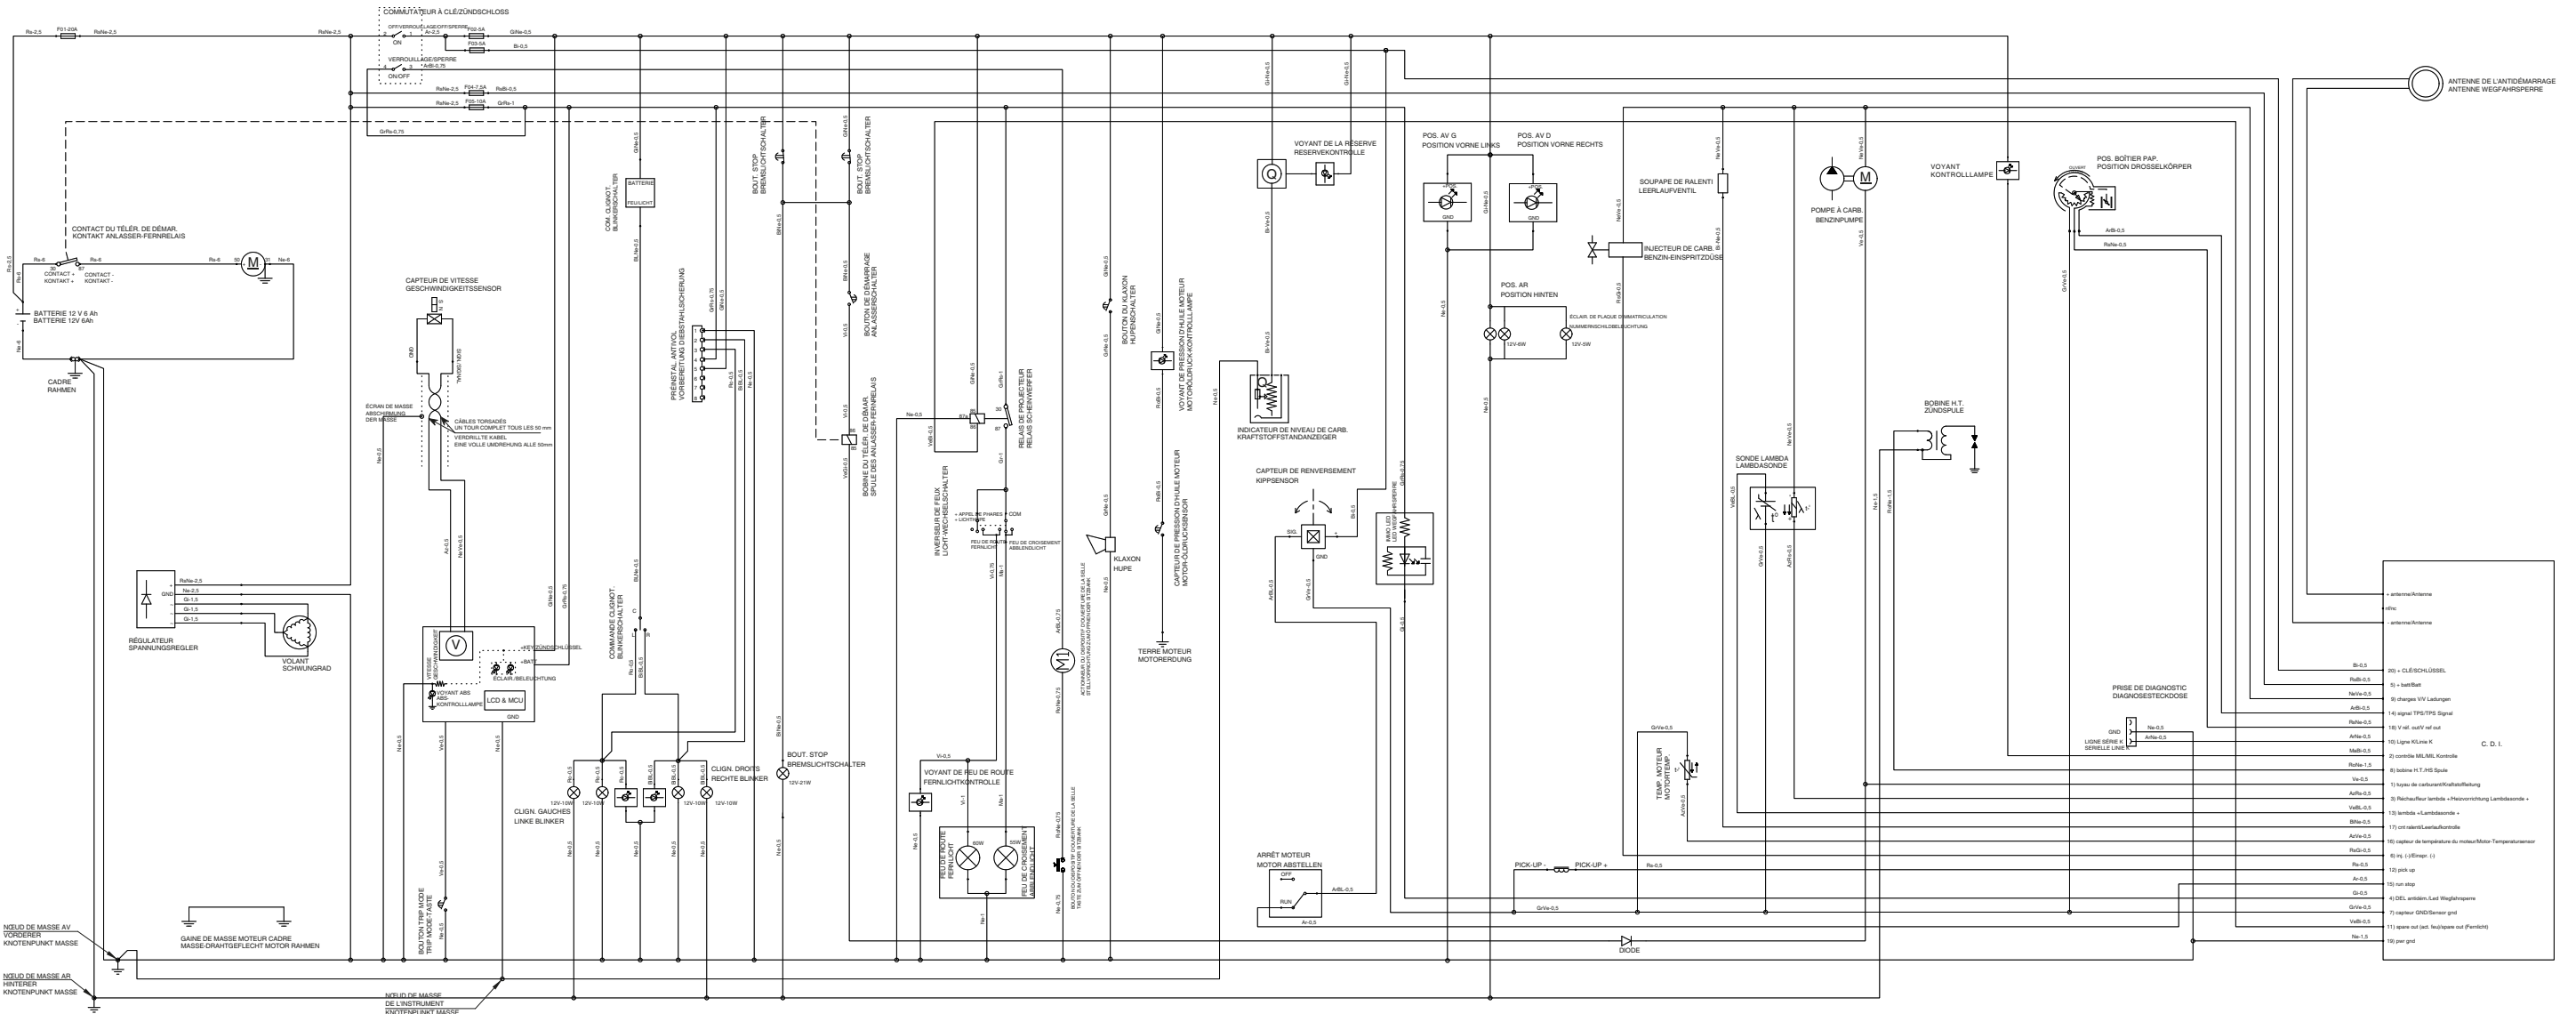

1. LEGENDE DES COULEURS / ZEICHENERKLÄRUNG FARBEN
2. Ar ORANGE - ORANGE
   - Az BLEU CIEL - HELLEBLAU
   - B BLEU - BLAU
   - B Blanc - WEISS
   - G JAUNE - GELB
   - Gr GRIS - GRAU
   - M MARRON - BRAUN
   - Ne NOIR - SCHWARZ
   - R ROUGE - ROT
   - Ro ROSE - ROSA
   - Ve VERT - GRÜN
   - Vi VIOLET - VIOLETT