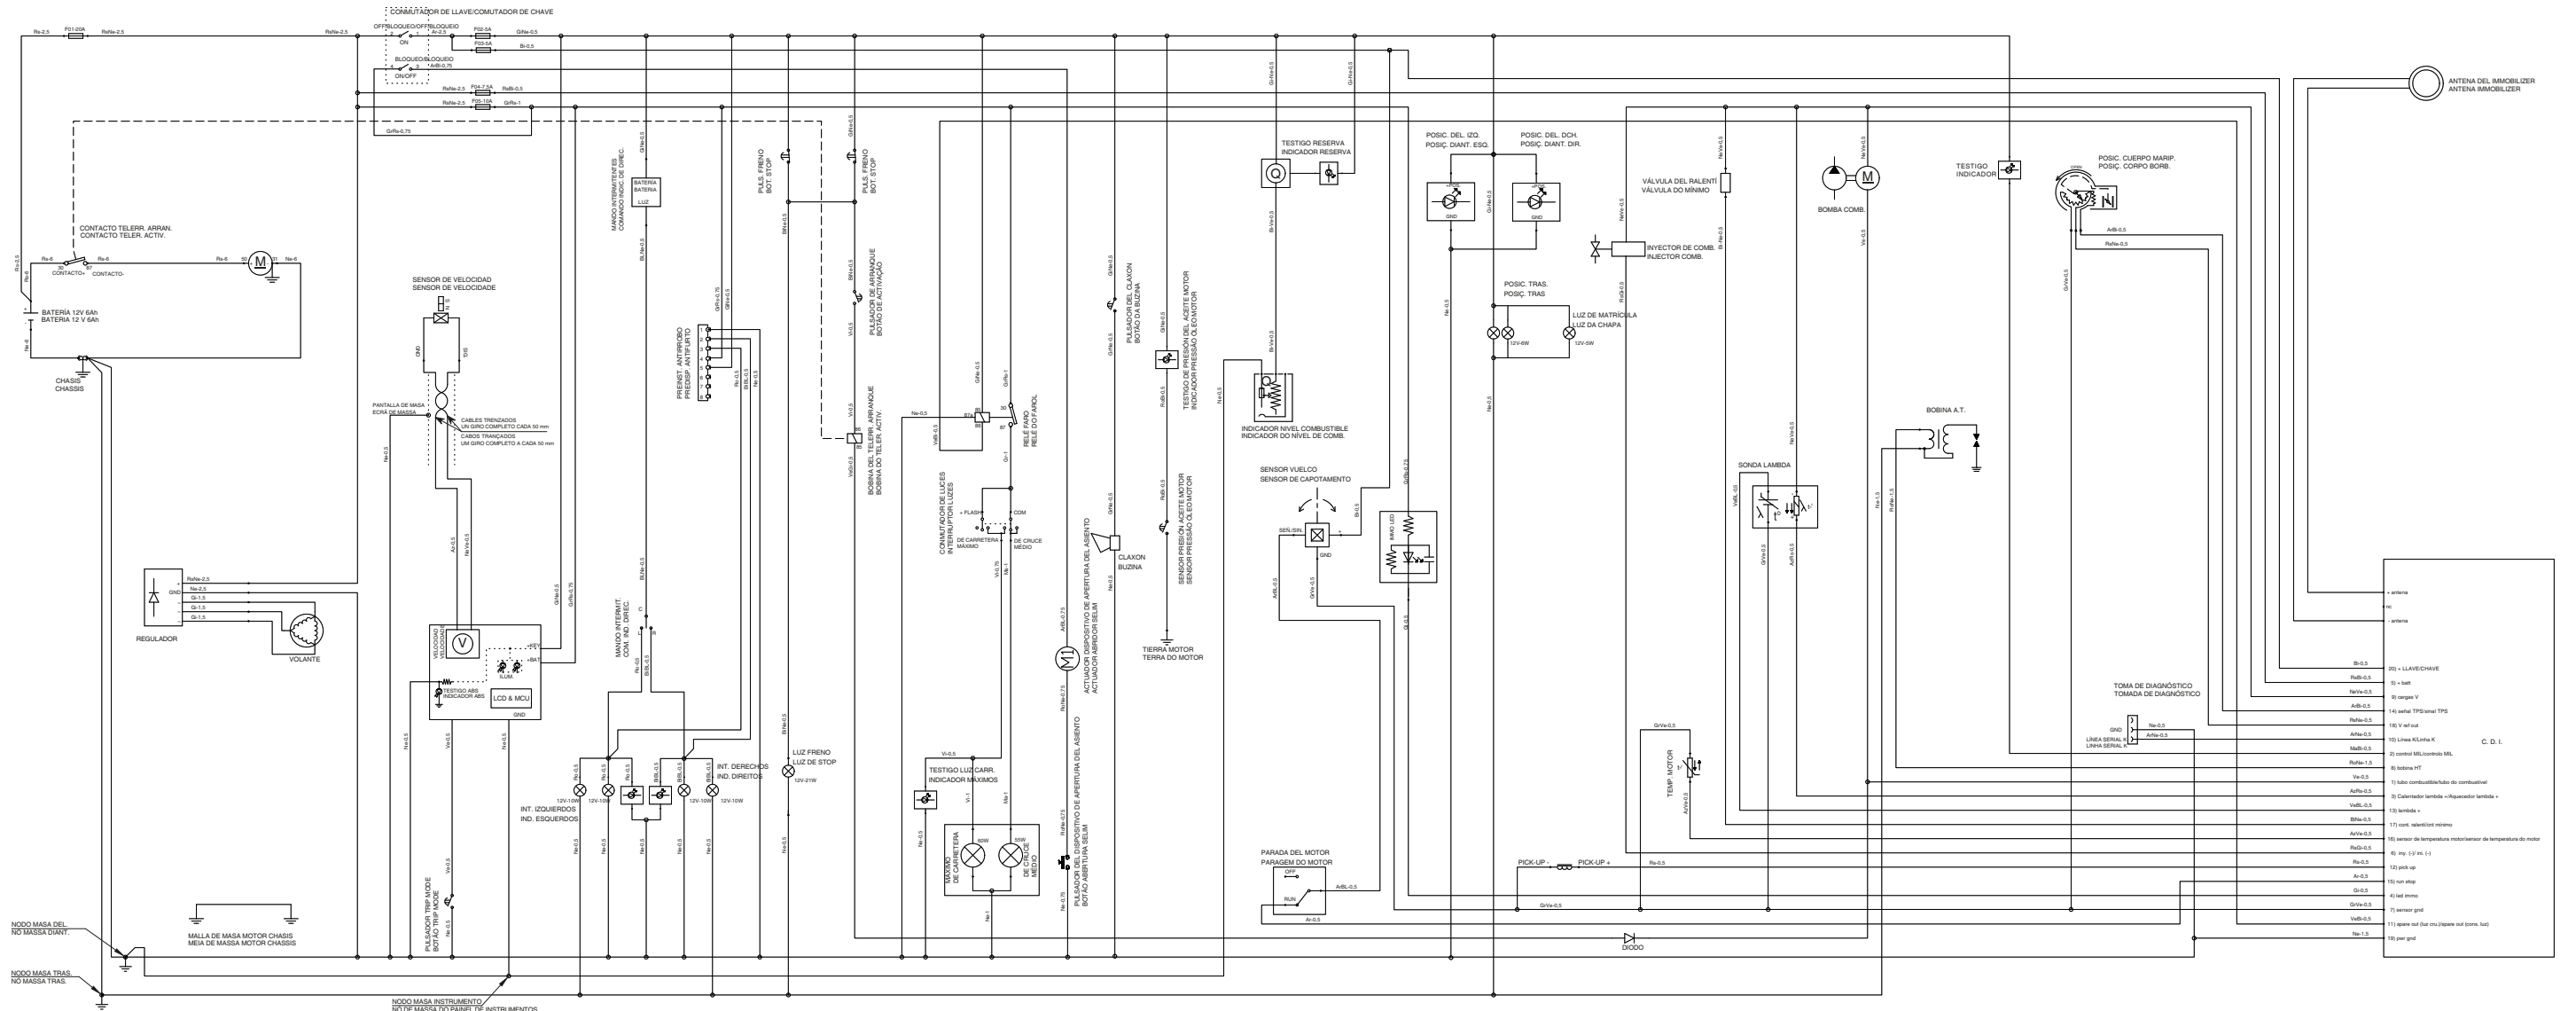

- LEGENDA COLORI / COLOUR KEY
- Ar ARANCIO / ORANGE
 - Az AZZURRO / SKY BLUE
 - Bu BLU / BLUE
 - Bi BIANCO / WHITE
 - Gi GIALLO / YELLOW
 - Gr GRIGIO / GREY
 - Ma MARRONE / BROWN
 - Ne NERO / BLACK
 - Rs ROSSO / RED
 - Rf ROSA / PINK
 - Ve VERDE / GREEN
 - Vi VIOLA / PURPLE

C. D. I.

8	antenna/Riserva
9	antenna/Riserva
10	+ CLÉSCHLUSSEL
11	+ Schlüssel
12	charge VIV Leistung
13	signal TPS/TPS Signal
14	oil oil oil out
15	oil oil oil out
16	control M.B.S. Kontrolle
17	bobine H.T. Zündspule
18	base de carburateur/Kraftstoffleitung
19	Richtflur Sonde + Positionierung Lambdasonde +
20	Sonde Lambda Lambdasonde
21	oil oil Kontrolle
22	oil oil Kontrolle
23	oil oil Kontrolle
24	oil oil Kontrolle
25	oil oil Kontrolle
26	oil oil Kontrolle
27	oil oil Kontrolle
28	oil oil Kontrolle
29	oil oil Kontrolle
30	oil oil Kontrolle
31	oil oil Kontrolle
32	oil oil Kontrolle
33	oil oil Kontrolle
34	oil oil Kontrolle
35	oil oil Kontrolle
36	oil oil Kontrolle
37	oil oil Kontrolle
38	oil oil Kontrolle
39	oil oil Kontrolle
40	oil oil Kontrolle
41	oil oil Kontrolle
42	oil oil Kontrolle
43	oil oil Kontrolle
44	oil oil Kontrolle
45	oil oil Kontrolle
46	oil oil Kontrolle
47	oil oil Kontrolle
48	oil oil Kontrolle
49	oil oil Kontrolle
50	oil oil Kontrolle

8	Antena
9	Antena
20	LLAVE/CHAVE
21	Ign
3	Wargen V
14	sensor TP/SENSOR TPS
15	W air cut
16	Linea Clutch K
17	sensor ML/SENSOR ML
18	bobina HT
19	W air cut
1	Valv conductibilidad de combustible
2	Calentador termico -Regulador termico-
13	bobina +
17	sensor, motor/ind motor
18	sensor de temperatura motor/corpo de temperatura do motor
19	W air cut (L)
12	pick up
10	W air cut
4	W air stop
5	W air cut
7	sensor gnd
11	sensor W (air cut/stop air (stop air)
18	W air cut

LEYENDA DE COLORES / CORES CHAVE

Ar	ARANHA - COR DE LARANJA
Az	AZUL - AZUL
Bk	BLANCO - BRANCO
Gr	GRIS - CINZENTO
Ma	MARRON - CASTANHO
Ne	NEGRO - PRETO
Rd	ROJO - VERMELHO
Ro	ROSA - COR DE ROSA
Ve	VERDE - VERDE
Vi	VIOLETA - VIOLETA