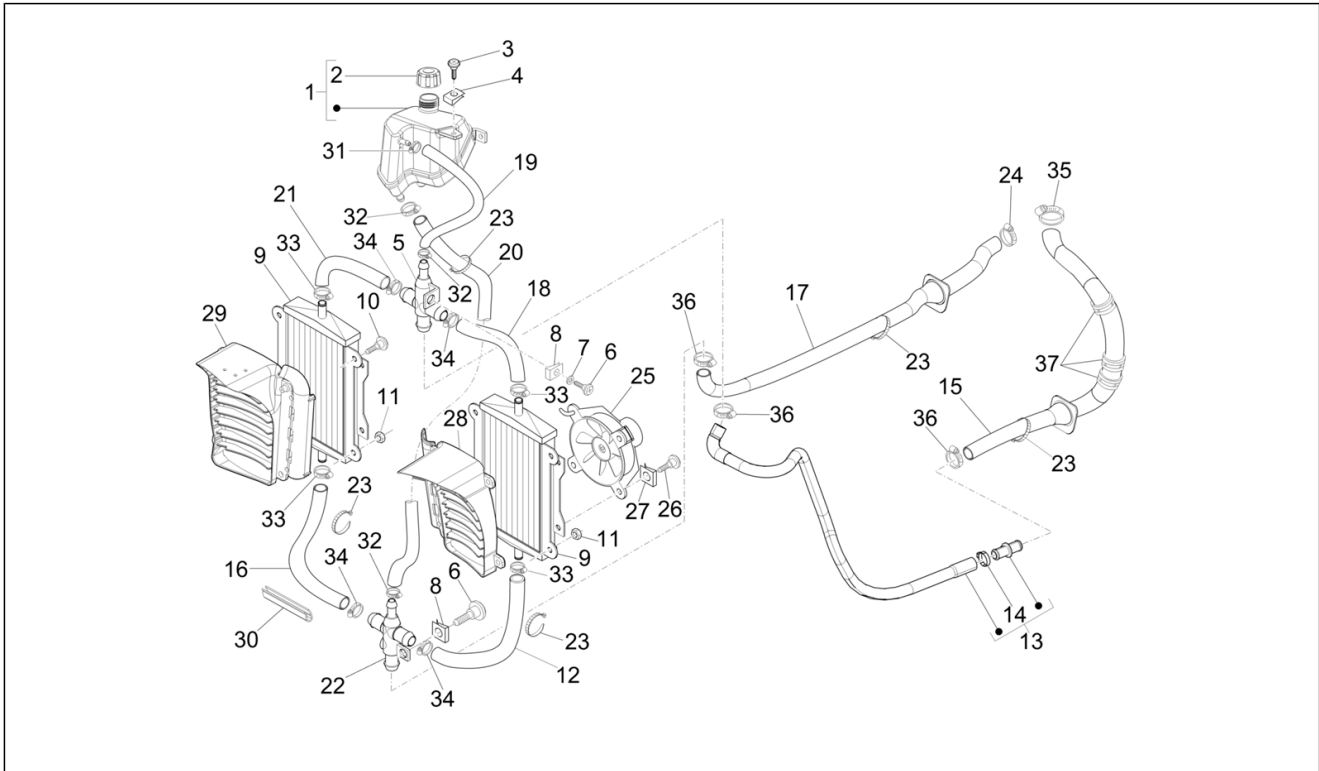

Group	Frame - Plastic parts - Coachwork
Code	02.55
Description	Cooling system
Service	1

Pos.	Code	Description	Qty	Variants
1	657111	Coolant tank	1	
2	623673	Expansion tank plug	1	
3	CM179201	Metric screw M6x22	2	
4	254485	Spring plate M6	1	
5	577195	Joint	1	
6	CM179201	Metric screw M6x22	2	
7	709047	Spring washer	1	
8	254485	Spring plate M6	2	
9	577183	Radiator, assy	2	
10	CM178606	Self tapping screw 4,2x16	2	
11	288245	Self locking nut M6	6	
12	57313R	Lower joint-left radiator connection pipe	1	
13	1B003727	Upper connection joint pipe	1	
14	CM001908	Hose clamp	1	
15	653501	Head coupling tube	1	
16	577201	Lower joint-right radiator connection pipe	1	
17	656437	Lower joint pipe	1	
18	1B003454	Hose radiator LH-upper joint	1	
19	1B003456	Hose coolant tank-upper joint	1	
20	57314R	pipe	1	
21	1B003455	Hose radiator RH-upper side	1	
22	656449	Joint for water pipes	1	
23	145298	Lock-strap L= 180 mm	5	
24	675874	Hose clamp	2	
25	584669	Fan engine	1	
26	CM179301	Screw M6x16	3	
27	254485	Spring plate M6	3	
28	577187	Left air duct	1