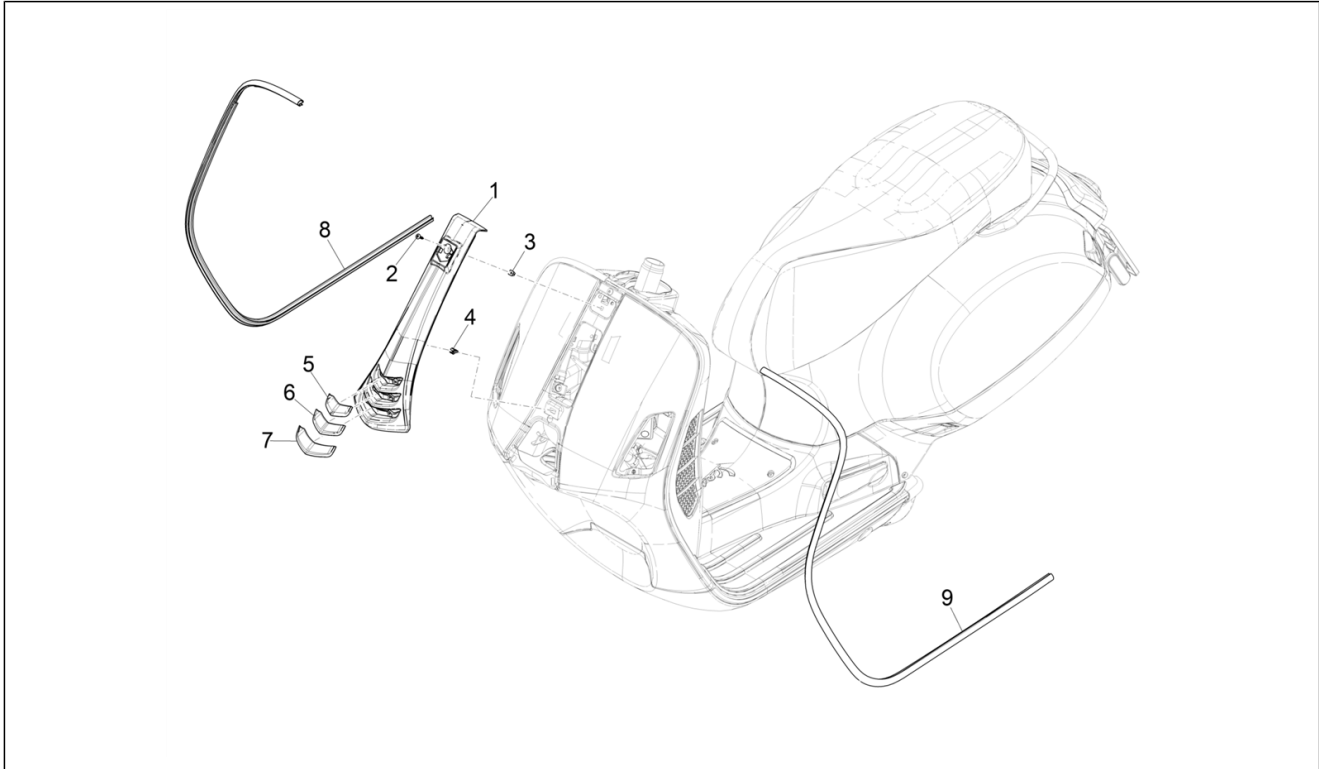

Group	Frame - Plastic parts - Coachwork
Code	02.26
Description	Front shield
Service	1

Pos.	Code	Description	Qty	Variants
				Country:europa[EU] Model version:"Sport" version[SP] Colour:White 544[544] Country:europa[EU]
6	1B005776000K1	Intermediate decoration	1	Model version:Basic version[B] Colour:Dragon Red 894[894] Country:europa[EU] Model version:Basic version[B] Colour: Yellow 983/A[983/A] Country:europa[EU] Model version:Basic version[B] Colour:White 544[544] Country:europa[EU] Model version:Basic version[B] Colour:Black 94[94] Country:europa[EU]
7	1B005777000LD	Lower emblem	1	Colour:Matt Black 99/C[99/C] Model version:Supertech[T] Country:europa[EU] Colour:Grey Blue matt - G02[G02] Model version:Supertech[T] Country:europa[EU]
7	1B005777500R7	Lower emblem	1	Model version:"Sport" version[SP] Colour:Matt grey 707/C[707/C] Country:europa[EU] Colour:D3 - 281 BLUE[281] Model version:"Sport" version[SP] Country:europa[EU] Model version:"Sport" version[SP] Colour:White 544[544] Country:europa[EU]
7	1B005777000K1	Lower emblem	1	Model version:Basic version[B] Colour:Dragon Red 894[894] Country:europa[EU] Model version:Basic version[B] Colour: Yellow 983/A[983/A]