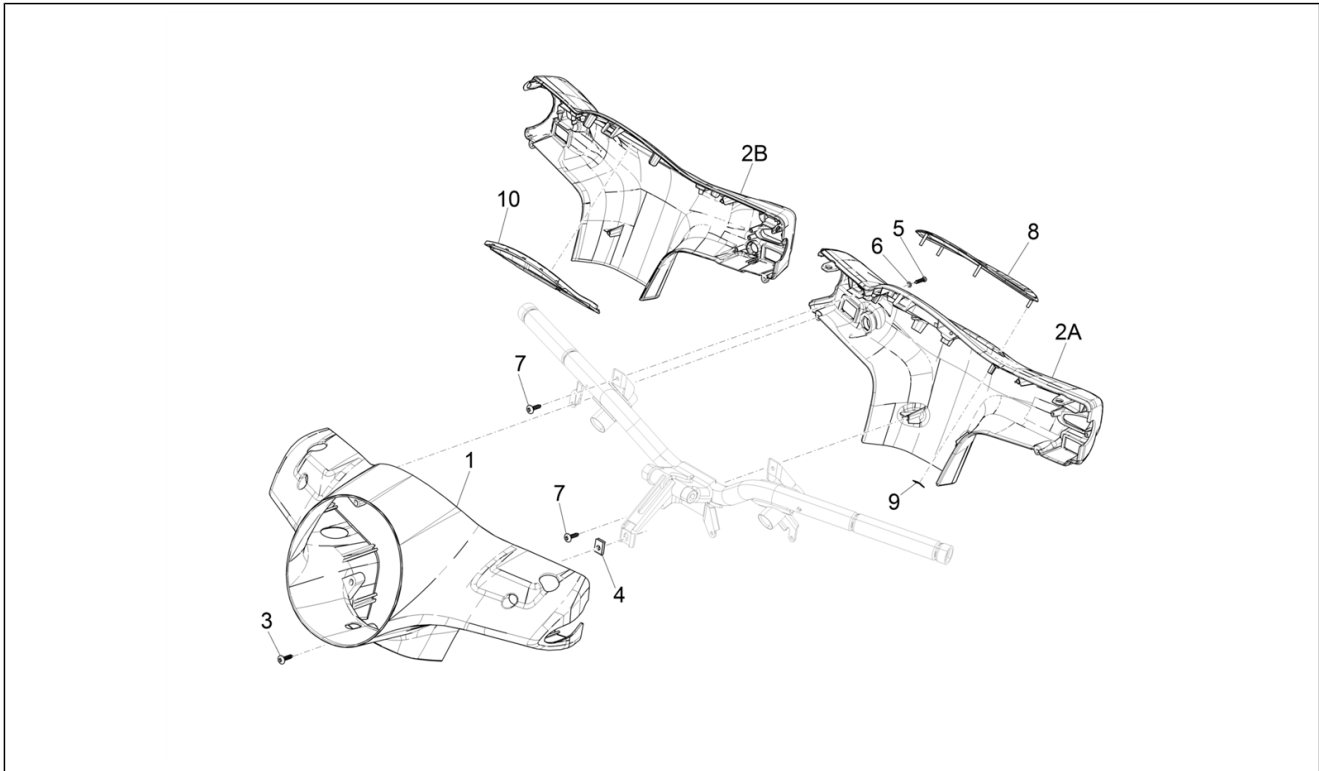

Group	Handlebars/Steering
Code	03.01
Description	Handlebars coverages
Service	1

Pos.	Code	Description	Qty	Variants
				Country:europa[EU] Model version:Basic version[B] Colour:White 544[544] Country:europa[EU] Model version:Basic version[B] Colour:Black 94[94] Country:europa[EU] Model version:"Sport" version[SP] Colour:Matt grey 707/C[707/C] Country:europa[EU] Colour:D3 - 281 BLUE[281] Model version:"Sport" version[SP] Country:europa[EU] Model version:"Sport" version[SP] Colour:White 544[544] Country:europa[EU]
9	008108	Spring plate	4	
10	1B005764	Instrument panel frame	1	Colour:Matt Black 99/C[99/C] Model version:Supertech[T] Country:europa[EU] Colour:Grey Blue matt - G02[G02] Model version:Supertech[T] Country:europa[EU]