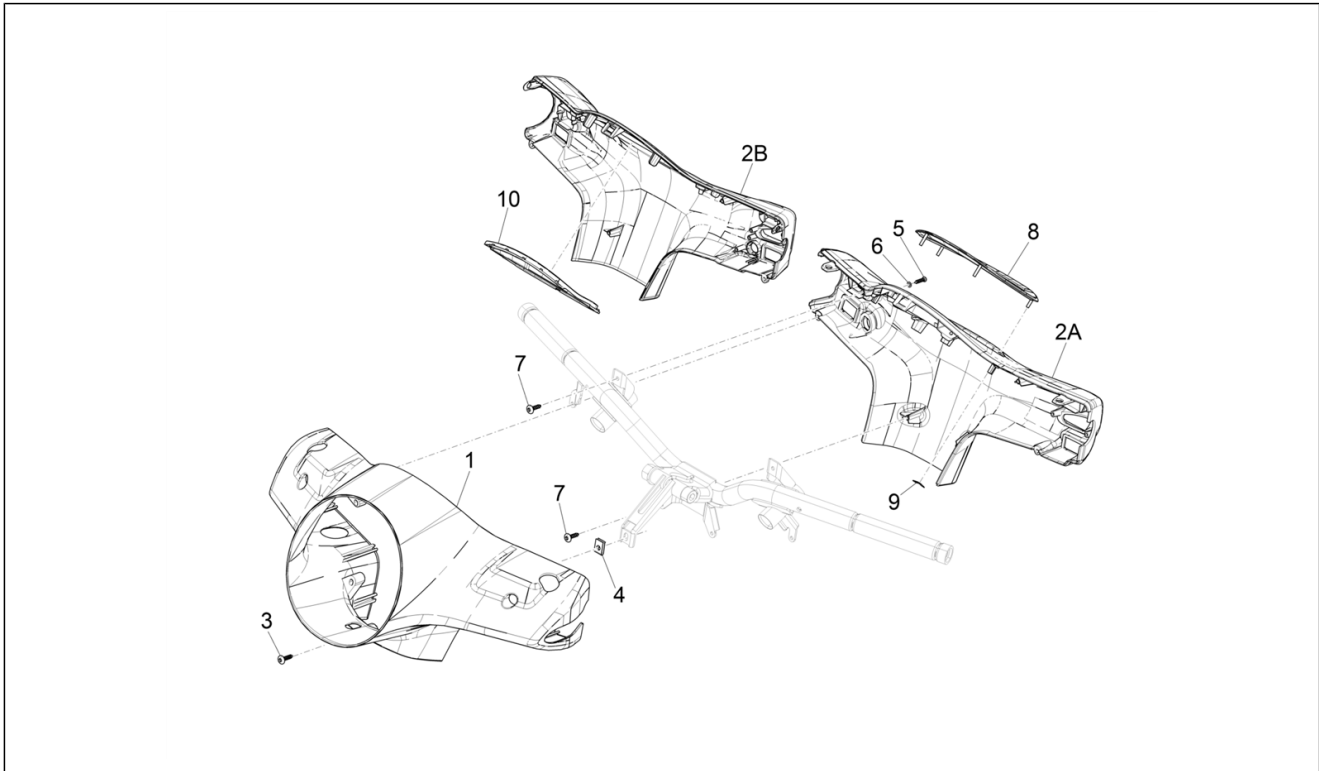

Group	Handlebars/Steering
Code	03.01
Description	Handlebars coverages
Service	1

Pos.	Code	Description	Qty	Variants
1	1B005761000G02	Front booby hatch	1	Colour:Grey Blue matt - G02[G02] Model version:Supertech[T] Country:europa[EU]
1	1B005761000NV	Front booby hatch	1	Colour:Matt Black 99/C[99/C] Model version:Supertech[T] Country:europa[EU]
1	1B005761000D03	Front booby hatch	1	Colour:D3 - 281 BLUE[281] Model version:"Sport" version[SP] Country:europa[EU]
1	1B005761000HQ	Front booby hatch	1	Model version:"Sport" version[SP] Colour:Matt grey 707/C[707/C] Country:europa[EU]
1	1B005761000LD	Front booby hatch	1	Model version:Basic version[B] Colour:Yellow 983/A[983/A] Country:europa[EU]
1	1B005761000BR	Front booby hatch	1	Model version:Basic version[B] Colour:White 544[544] Country:europa[EU] Model version:"Sport" version[SP] Colour:White 544[544] Country:europa[EU]
1	1B005761000R7	Front booby hatch	1	Model version:Basic version[B] Colour:Dragon Red 894[894] Country:europa[EU]
1	1B00576100090	Front booby hatch	1	Model version:Basic version[B] Colour:Black 94[94] Country:europa[EU]
1	1B005761	Front booby hatch	1	
2A	1B006323000R7	Rear handlebars cover	1	Model version:Basic version[B] Colour:Dragon Red 894[894] Country:europa[EU]
2A	1B006323000LD	Rear handlebars cover	1	Model version:Basic version[B] Colour:Yellow 983/A[983/A] Country:europa[EU]