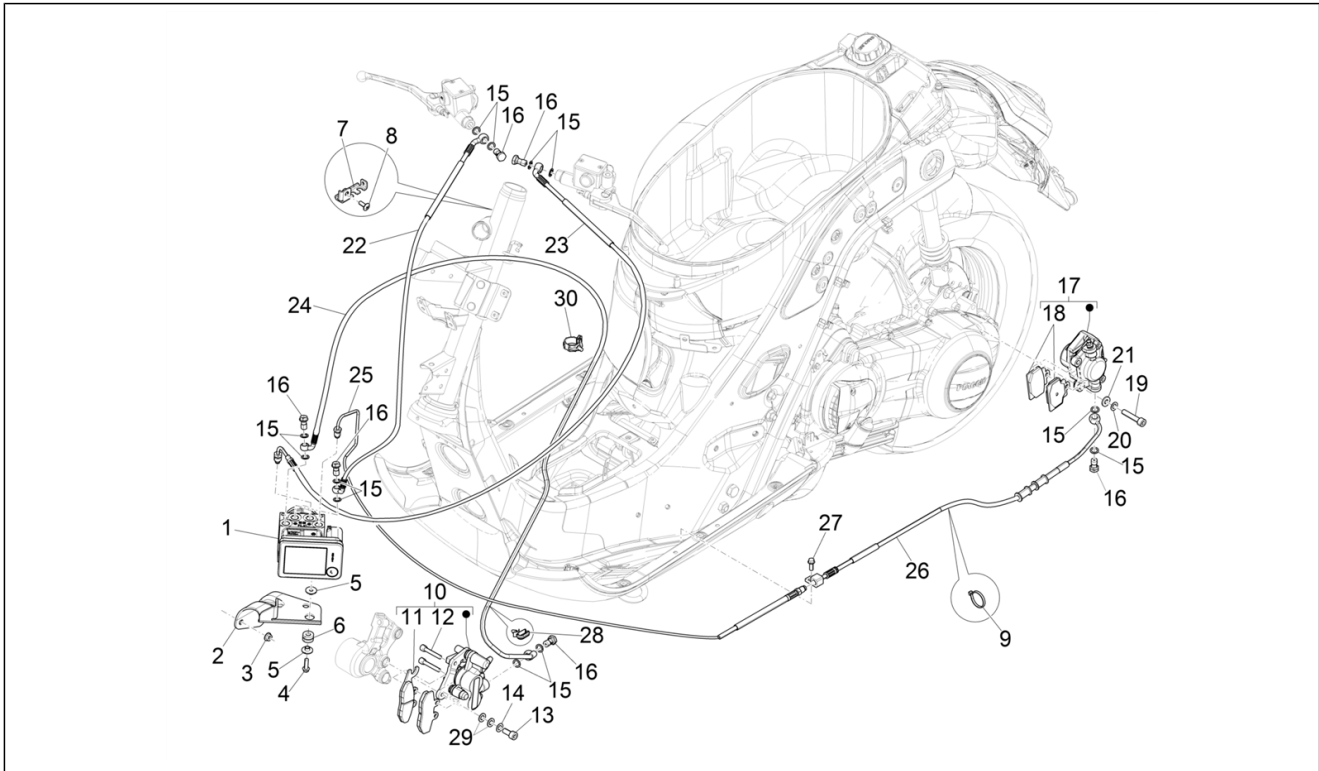

Group	Braking system - Transmissions
Code	05.02
Description	Brakes pipes - Calipers (ABS)
Service	1

Pos.	Code	Description	Qty	Variants
1	1C002747	ABS electro-hydraulic control unit	1	
2	1C002710	Fixture rod	1	
3	969224	Nut	2	
4	018639	Hex screw M6x20	3	
5	1C000870	Spacer	6	
6	939278	Pad	3	
7	649635	Bracket with up	1	
8	272836	Screw M6x16	1	
9	145298	Lock-strap L= 180 mm	4	
10	CM294407	Front brake caliper	1	
11	668021	Pair of front brake pads	1	
12	666139	Brake supp. plate pin	2	
13	149104	Hex socket screw M8x40	2	
14	709047	Spring washer	2	
15	127927	Gasket	12	
16	1C002059R	Special screw	6	
17	CM294803	Heng Tong brake calliper	1	
18	647161	Rear Brake pads couple.	1	
19	319532	screw	2	
20	709047	Spring washer	2	
21	003058	Flat washer 15x8,4x1,5	2	
22	1C003741	ABS unit right brake pump pipe	1	
23	1C003739	LH brake pump - ABS unit pipe	1	
24	1C003699	ABS unit brake pipe - front brake pin	1	
25	1C003738	Rear brake - junction - ABS unit pip	1	
26	1C003737	Rear brake pipe	1	
27	B016777	Screw w/ flange M6x16	1	
28	298729	Hose clamp	1