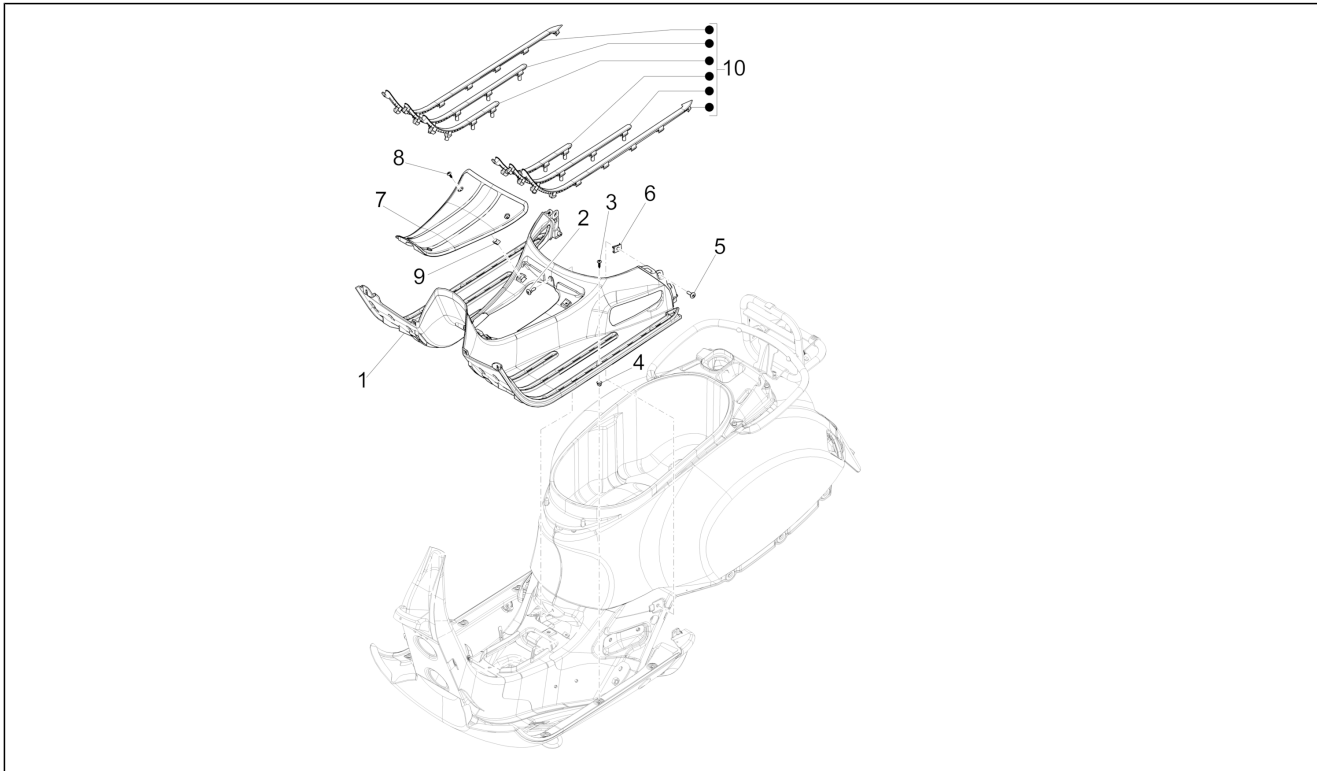

Group	Frame - Plastic parts - Coachwork
Code	02.31
Description	Central cover - Footrests
Service	1

Pos.	Code	Description	Qty	Variants
1	1B006953000G02	Painted footrest	1	Colour:Grey Blue matt - G02[G02] Model version:Supertech[T] Country:europa[EU]
1	1B006953000D03	Painted footrest	1	Colour:D3 - 281 BLUE[281] Model version:"Sport" version[SP] Country:europa[EU]
1	1B006953000HQ	Painted footrest	1	Model version:"Sport" version[SP] Colour:Matt grey 707/C[707/C] Country:europa[EU]
1	1B006953000LD	Painted footrest	1	Model version:Basic version[B] Colour: Yellow 983/A[983/A] Country:europa[EU]
1	1B006953000NV	Painted footrest	1	Colour:Matt Black 99/C[99/C] Model version:Supertech[T] Country:europa[EU]
1	1B006953000BR	Painted footrest	1	Model version:Basic version[B] Colour:White 544[544] Country:europa[EU] Model version:"Sport" version[SP] Colour:White 544[544] Country:europa[EU]
1	1B00695300090	Painted footrest	1	Model version:Basic version[B] Colour:Black 94[94] Country:europa[EU]
1	1B006953000R7	Painted footrest	1	Model version:Basic version[B] Colour:Dragon Red 894[894] Country:europa[EU]
1	1B0069534	Footrest	1	
2	CM179201	Metric screw M6x22	1	
3	CM178604	Self-tap screw	6	
4	157716	Expansion plug	6	
5	CM179302	Metric screw TBC	2	
6	254485	Spring plate M6	2