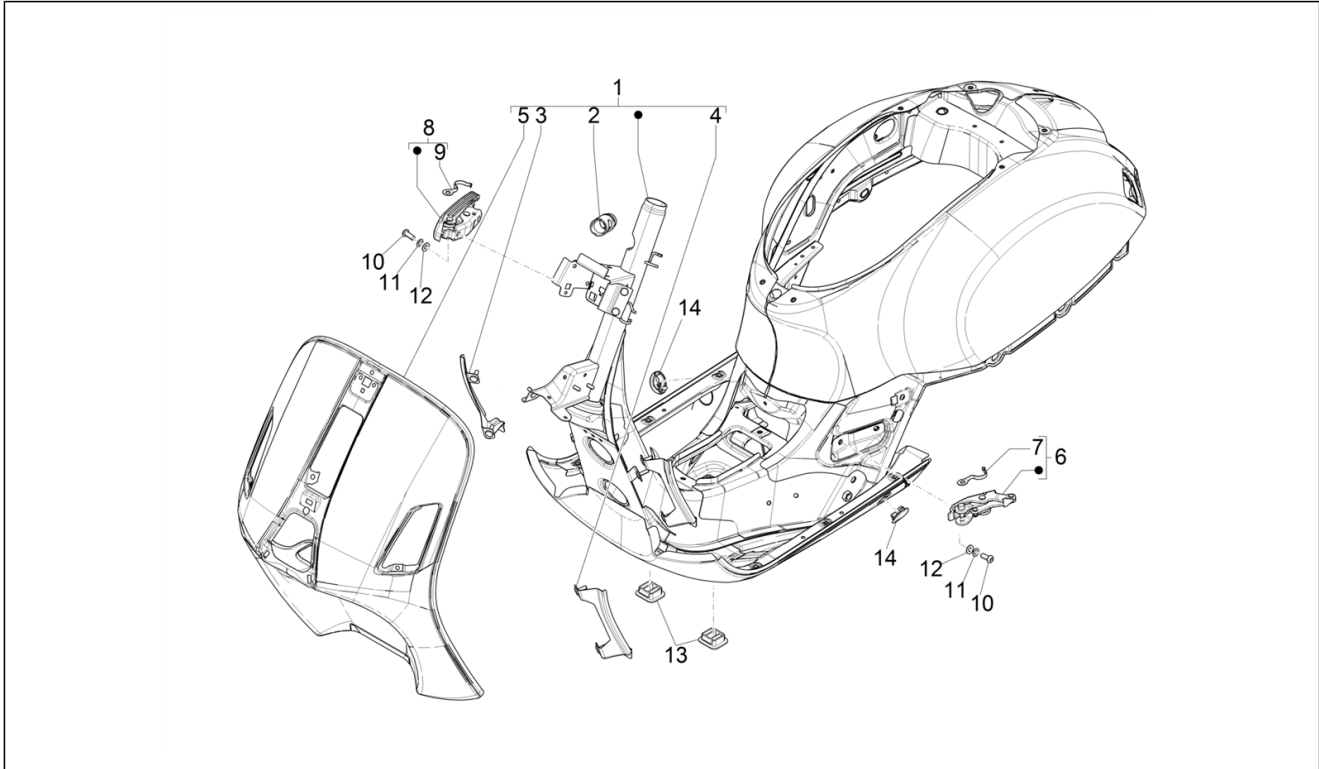

Group	Frame - Plastic parts - Coachwork
Code	02.01
Description	Frame/bodywork
Service	1

Pos.	Code	Description	Qty	Variants
7	620395	Spring	1	
8	57327R	Complete right footrest	1	
9	620395	Spring	1	
10	975855	screw	4	
11	709047	Spring washer	4	
12	834187	Spring washer 16x8,2x2,2	2	
13	299557	Cover	2	
14	577405000C	Spoiler cover	2	Model version:Basic version[B] Colour:Dragon Red 894[894] Country:europe[EU] Model version:Basic version[B] Colour:Yellow 983/A[983/A] Country:europe[EU] Model version:Basic version[B] Colour:White 544[544] Country:europe[EU] Model version:Basic version[B] Colour:Black 94[94] Country:europe[EU] Colour:Matt Black 99/C[99/C] Model version:Supertech[T] Country:europe[EU] Colour:Grey Blue matt - G02[G02] Model version:Supertech[T] Country:europe[EU] Model version:"Sport" version[SP] Colour:Matt grey 707/C[707/C] Country:europe[EU] Colour:D3 - 281 BLUE[281] Model version:"Sport" version[SP] Country:europe[EU] Model version:"Sport" version[SP] Colour:White 544[544] Country:europe[EU]