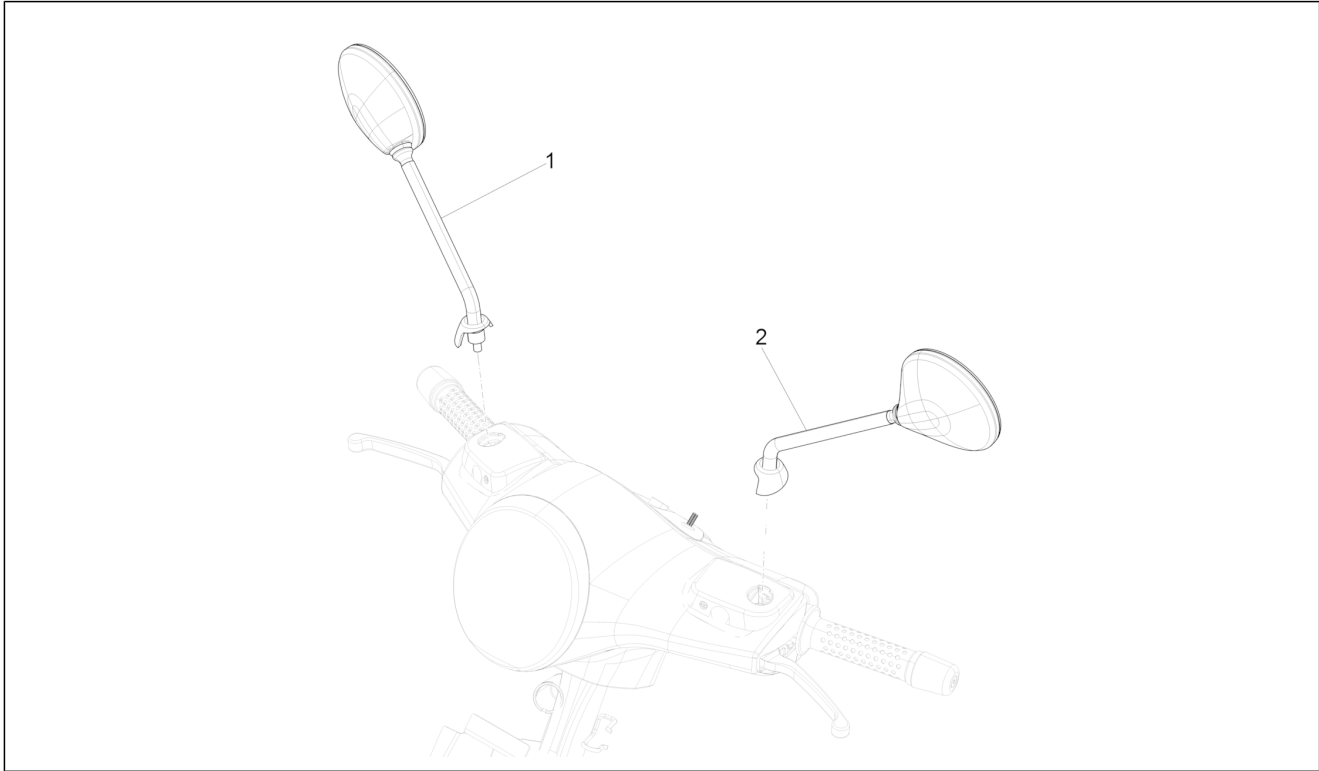

Group	Frame - Plastic parts - Coachwork
Code	02.45
Description	Driving mirror/s
Service	1

Pos.	Code	Description	Qty	Variants
1	CM303402	Rh side mirror	1	
2	CM303401	Lh side mirror	1