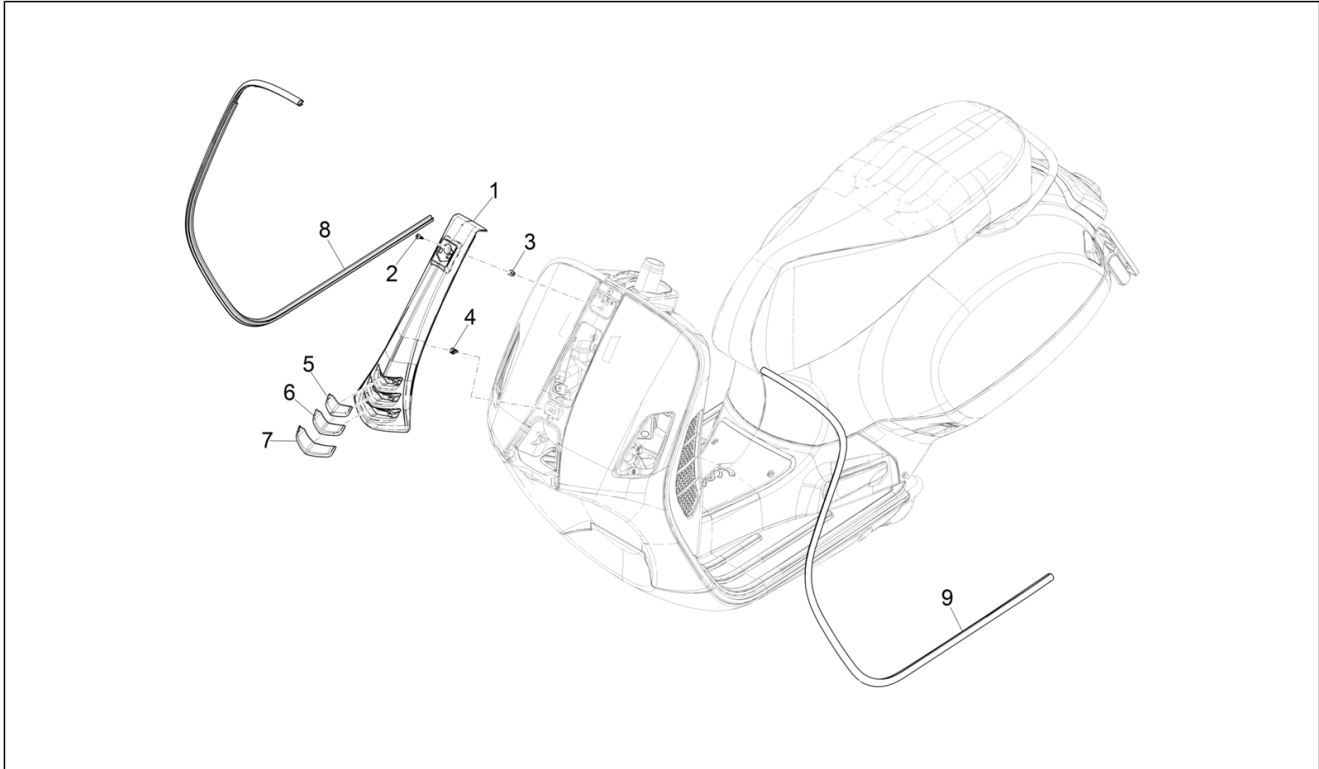

Group	Frame - Plastic parts - Coachwork
Code	02.26
Description	Front shield
Service	1

Pos.	Code	Description	Qty	Variants
				Country:europa[EU] Colour:Grey Blue matt - G02[G02] Model version:Supertech[T] Country:europa[EU]
5	1B005775000K1	Upper emblem	1	Model version:Basic version[B] Colour:Dragon Red 894[894] Country:europa[EU] Model version:Basic version[B] Colour: Yellow 983/A[983/A] Country:europa[EU] Model version:Basic version[B] Colour:White 544[544] Country:europa[EU] Model version:Basic version[B] Colour:Black 94[94] Country:europa[EU]
5	1B005775500R7	Upper emblem	1	Model version:"Sport" version[SP] Colour:Matt grey 707/C[707/C] Country:europa[EU] Colour:D3 - 281 BLUE[281] Model version:"Sport" version[SP] Country:europa[EU] Model version:"Sport" version[SP] Colour:White 544[544] Country:europa[EU]
6	1B005776000LD	Intermediate decoration	1	Colour:Matt Black 99/C[99/C] Model version:Supertech[T] Country:europa[EU] Colour:Grey Blue matt - G02[G02] Model version:Supertech[T] Country:europa[EU]
6	1B005776500R7	Intermediate decoration	1	Model version:"Sport" version[SP] Colour:Matt grey 707/C[707/C] Country:europa[EU] Colour:D3 - 281 BLUE[281] Model version:"Sport" version[SP]