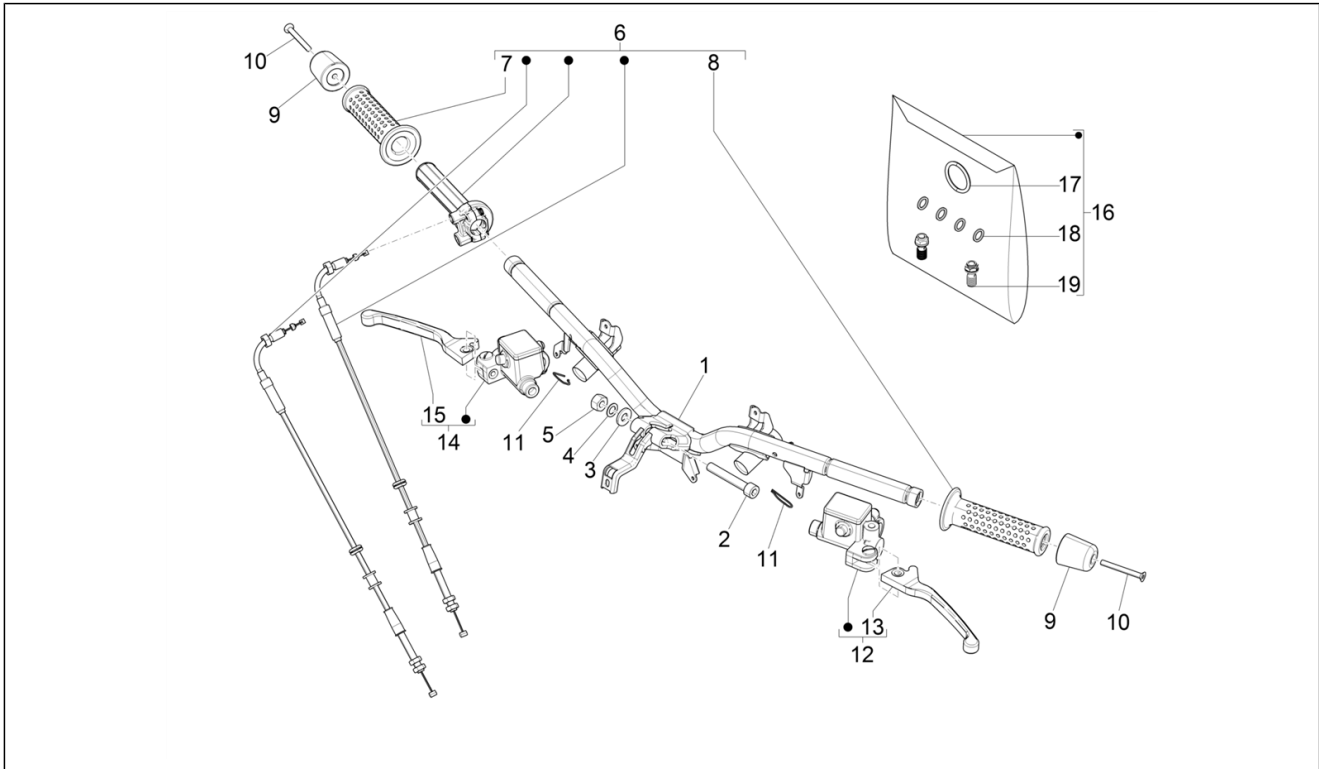

Group	Handlebars/Steering
Code	03.06
Description	Handlebars - Master cil.
Service	1

Pos.	Code	Description	Qty	Variants
1	1B006828	Handlebar with U.P.	1	
2	668874	Hex socket screw	1	
3	012543	Flat elastic washer with internal tothing 17x10,3x2	1	
4	267917	Flat washer 18x10,2x2,5	1	
5	015330	Nut M10	1	
6	CM087722	Throttle control sleeve assembly	1	
7	CM083802	Grip, r.h.	1	
8	CM083801	Grip, l.h.	1	
9	673243	Anti vib.weight trailing	2	
10	1B006376	Countersunk head torx srew	2	
11	657046	Spring	2	
12	CM295603	Rear master cylinder	1	
13	497042	Brake lever	1	
14	CM295304	Front brake hydraulic pump	1	
15	497042	Brake lever	1	
16	1R000467	Brake system bleeding kit	1	
17	006731	Gasket	1	
18	AP8113004	Washer 10x14x1,6*	4	
19	AP8133945	Bleeder raccord	2