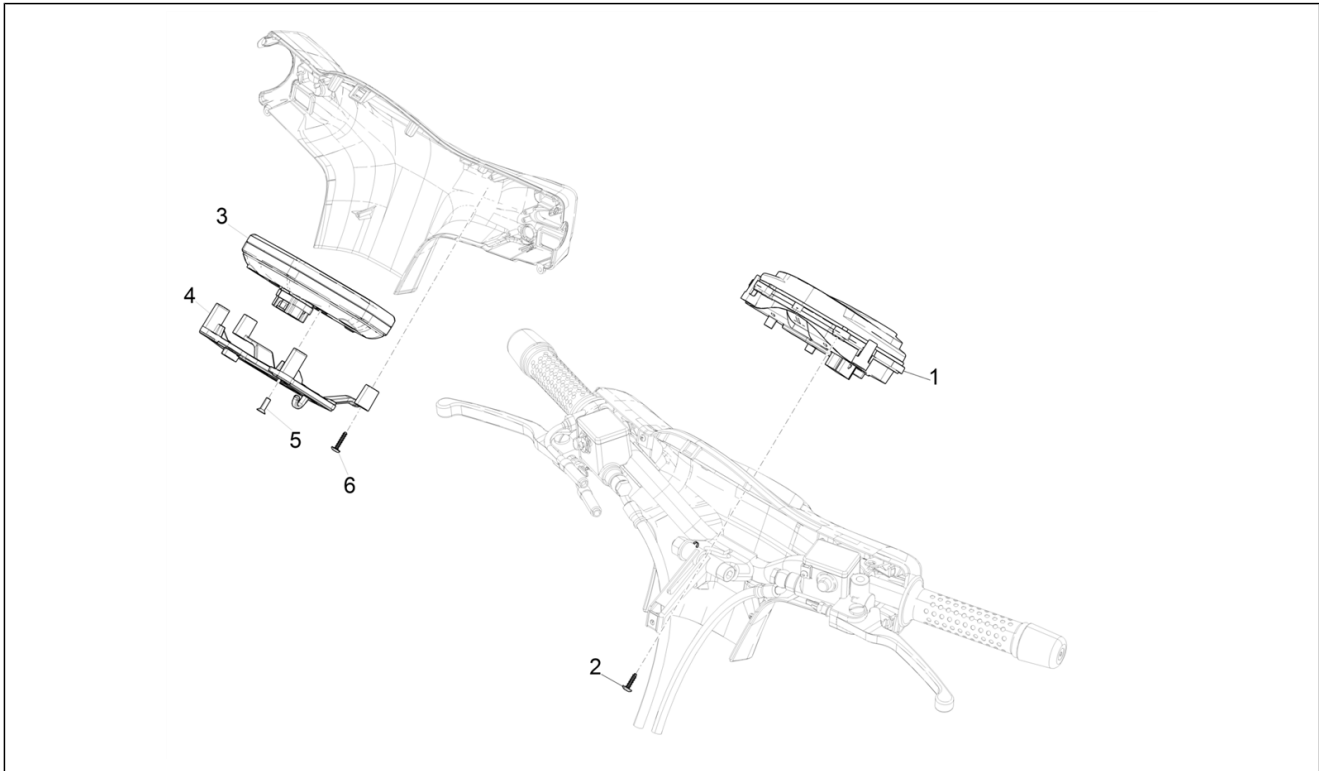

Group	Handlebars/Steering
Code	03.02
Description	Meter combination - Cruscotto
Service	1

Pos.	Code	Description	Qty	Variants
				Model version:"Sport" version[SP] Country:europa[EU] Model version:"Sport" version[SP] Colour:White 544[544] Country:europa[EU]
3	1D002665	Instrument cluster	1	Colour:Matt Black 99/C[99/C] Model version:Supertech[T] Country:europa[EU] Colour:Grey Blue matt - G02[G02] Model version:Supertech[T] Country:europa[EU]
4	1B005642	Instrument support	1	Colour:Matt Black 99/C[99/C] Model version:Supertech[T] Country:europa[EU] Colour:Grey Blue matt - G02[G02] Model version:Supertech[T] Country:europa[EU]
5	825079	Screw M5x16	4	Colour:Matt Black 99/C[99/C] Model version:Supertech[T] Country:europa[EU] Colour:Grey Blue matt - G02[G02] Model version:Supertech[T] Country:europa[EU]
6	CM180702	Self tapping screw	4	Colour:Matt Black 99/C[99/C] Model version:Supertech[T] Country:europa[EU] Colour:Grey Blue matt - G02[G02] Model version:Supertech[T] Country:europa[EU]