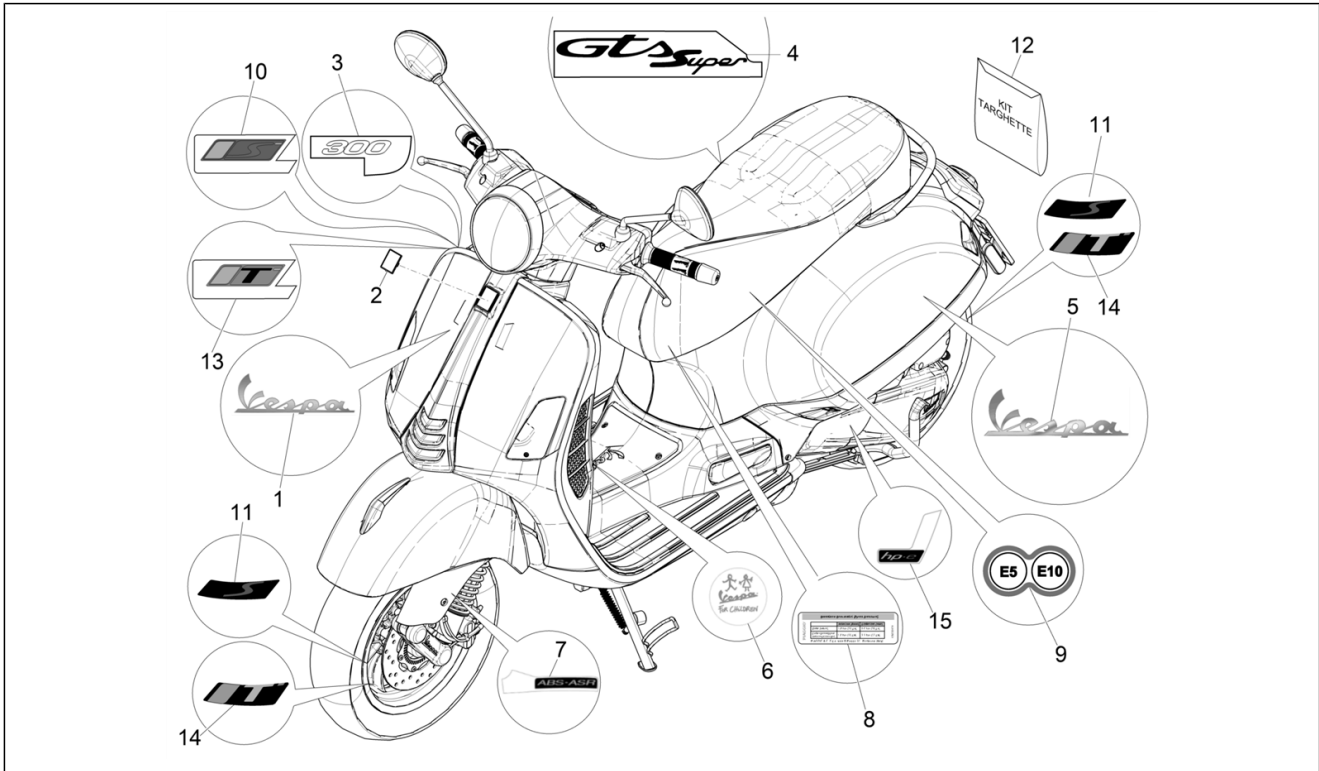

Group	Frame - Plastic parts - Coachwork
Code	02.38
Description	Plates - Emblems
Service	1

Pos.	Code	Description	Qty	Variants
				Country:europa[EU] Colour:Grey Blue matt - G02[G02] Model version:Supertech[T] Country:europa[EU]
15	2H003939	Adhesive dataplate "Hpe"	1