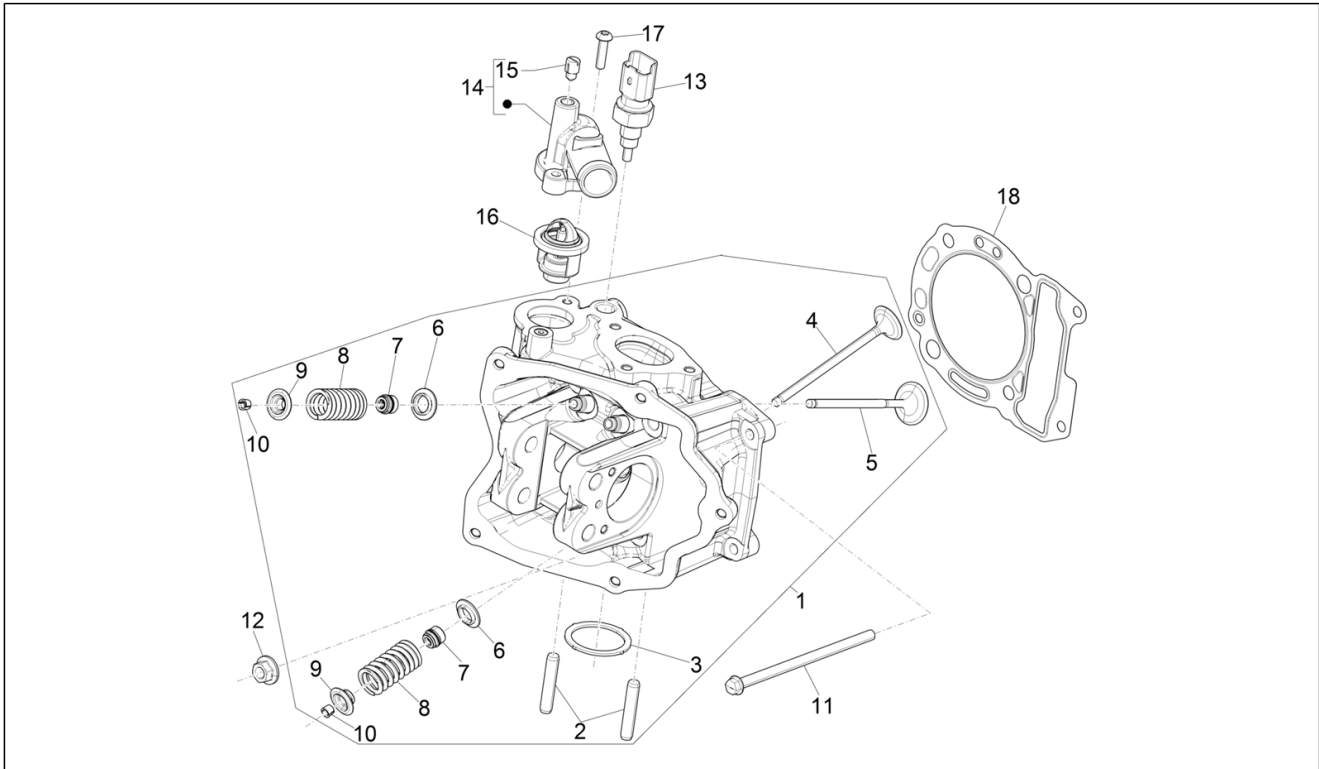

Group	Engine
Code	01.10
Description	Cylinder head unit - Valve
Service	1

Pos.	Code	Description	Qty	Variants
1	1A0134325	Cylinder head assembly	1	
2	435629	Stud bolt M7	2	
3	480853	Exhaust pipe gasket	1	
4	1A014447	Exhaust valve $\varnothing$ 22.2 mm	2	
5	1A009730	Valve, in $\varnothing$ 25 mm	2	
6	483711	Lower cap	4	
7	436438	Valve gasket ring	4	
8	1A009718	Spring	4	
9	483914	Upper cap	4	
10	285846	Valve half-cone	8	
11	B016807	screw M6x112,5	2	
12	1A010537	Nut M8 x 1.25	4	
13	640485	Temperature gauge	1	
14	1A011220	Water outlet union	1	
15	1A011176	Bleed screw	1	
16	82831R5	Thermostat	1	
17	B016808	Torx Screw M5x20	2	
18	1A014002	Cylinder head gasket 0,3 mm	1