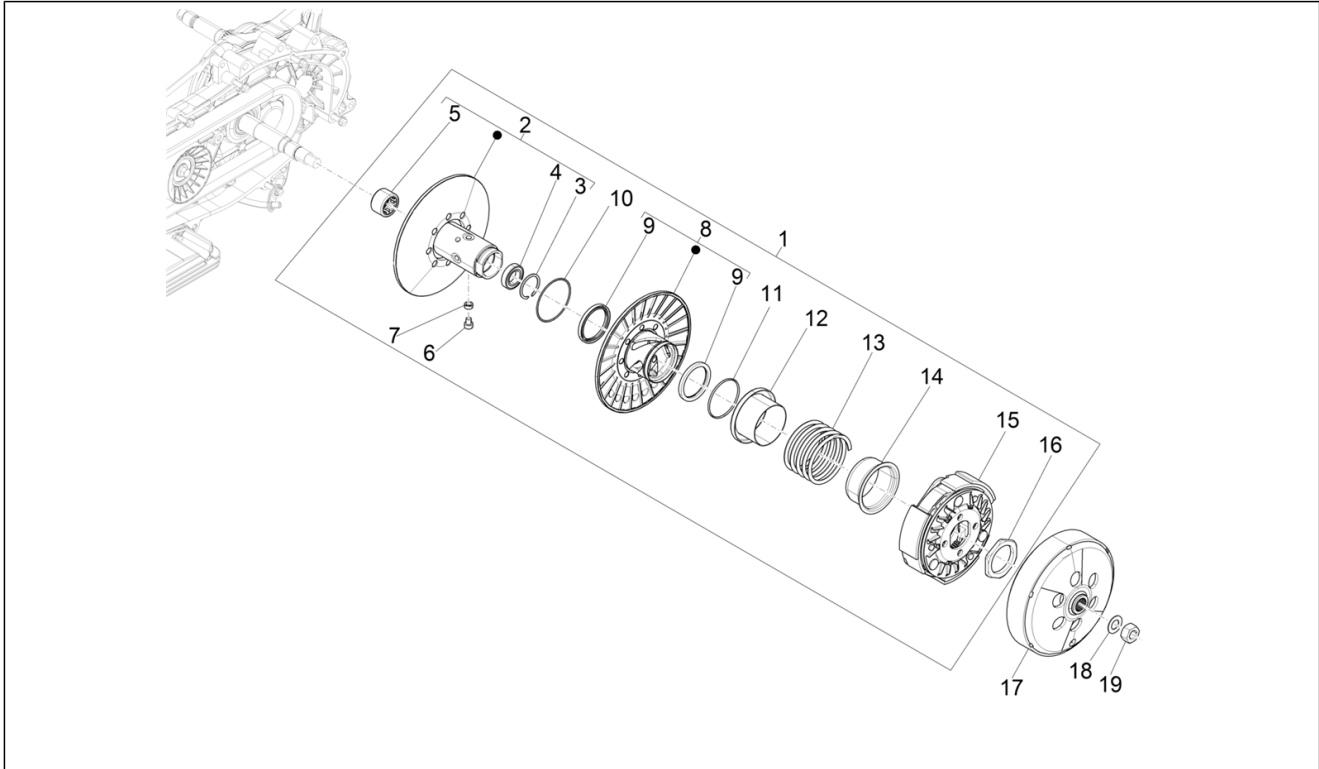

Group	Engine
Code	01.14
Description	Driven pulley
Service	1

Pos.	Code	Description	Qty	Variants
1	CM316301	Driven pulley complete with clutch	1	
1	CM311801	Driven pulley complete with clutch	1	
2	1A013202	Sec. fixed sheave	1	
3	483226	Snap ring	1	
4	82518R	Roller cage 20x29x18	1	
5	82753R	Bearing 17x30x7	1	
6	1A013269	Guide pin	4	
7	1A013271	Roller	4	
8	1A013204	Sec.sliding sheave	1	
9	431089	Gasket ring	2	
10	430585	Gasket	1	
11	855636	Gasket ring 50,52x1,78	1	
12	833674	Cup	1	
13	833673	Variator spring	1	
14	487936	Clutch side cap	1	
15	CM3117015	Centrifugal clutch assembly	1	
16	433232	Ring nut	1	
17	1A003991	Clutch drum	1	
18	274246	Flat washer 22x12,1x1	1	
19	486324	Nut M12x1.25	1