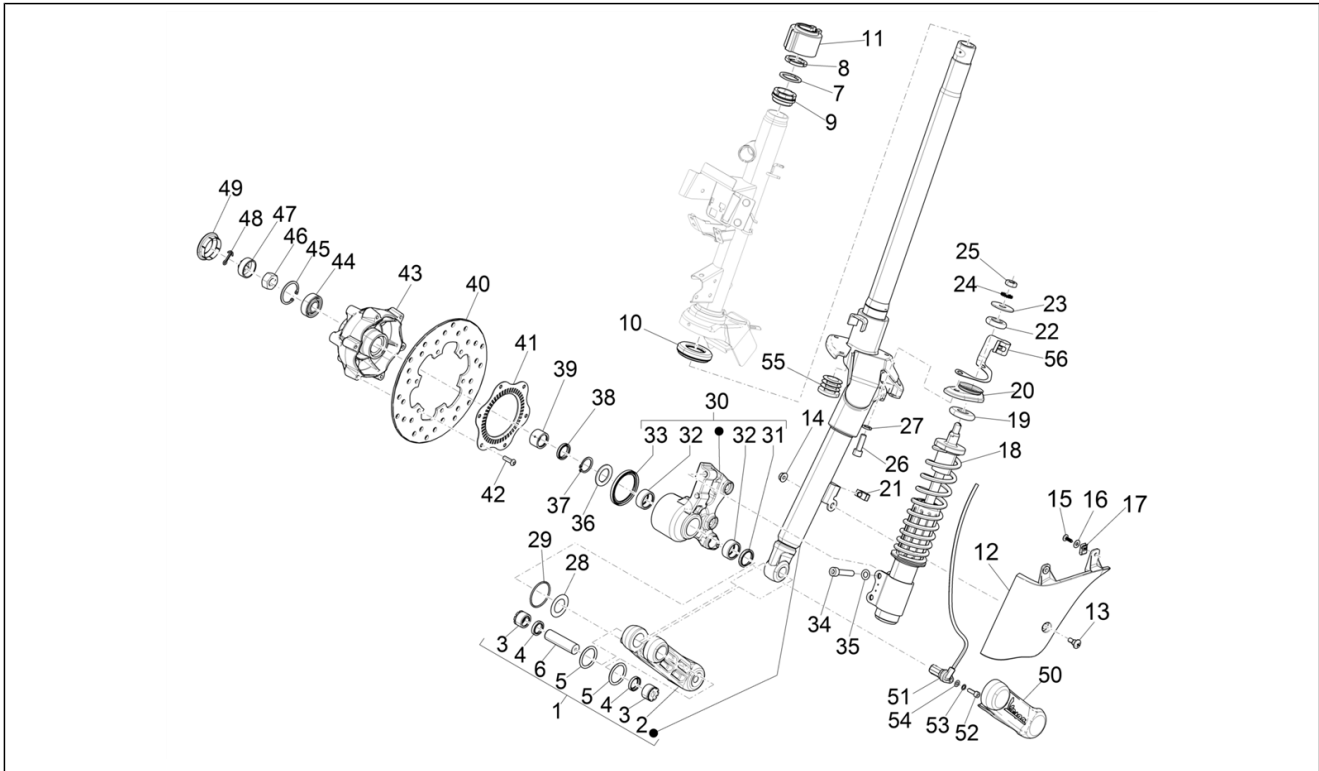

Group	Suspensions - Wheels
Code	04.02
Description	Fork/steering tube - Steering bearing unit
Service	1

Pos.	Code	Description	Qty	Variants
				Colour:White 544[544] Country:europe[EU]
19	174874	Pad	1	
20	601556	Shock absorber connection bracket	1	
21	231590	Elastic spring	1	
22	174085	Pad	1	
23	174088	Washer	1	
24	012535	Washer	1	
25	021210	Nut	1	
26	597150	screw	2	
27	016408	Spring washer 13,75x8,15x4,5	2	
28	177408	O-ring	1	
29	177445	Washer	1	
30	1C0025295	Pin and shock absorber support	1	
31	1C001969	Gasket ring	1	
32	177436	Drawn cap	2	
33	177494	Ring	1	
34	149104	Hex socket screw M8x40	2	
35	709047	Spring washer	2	
36	177414	Washer	1	
37	006422	Circlip	1	
38	177443	Gasket ring	1	
39	177442	Drawn cap	1	
40	56484R	Brake disc	1	
41	669115Z	Front ABS tone wheel	1	
42	5A000656	Screw	6	
43	650907	Rear wheel hub with U.P.	1	
44	177610	Bearing	1