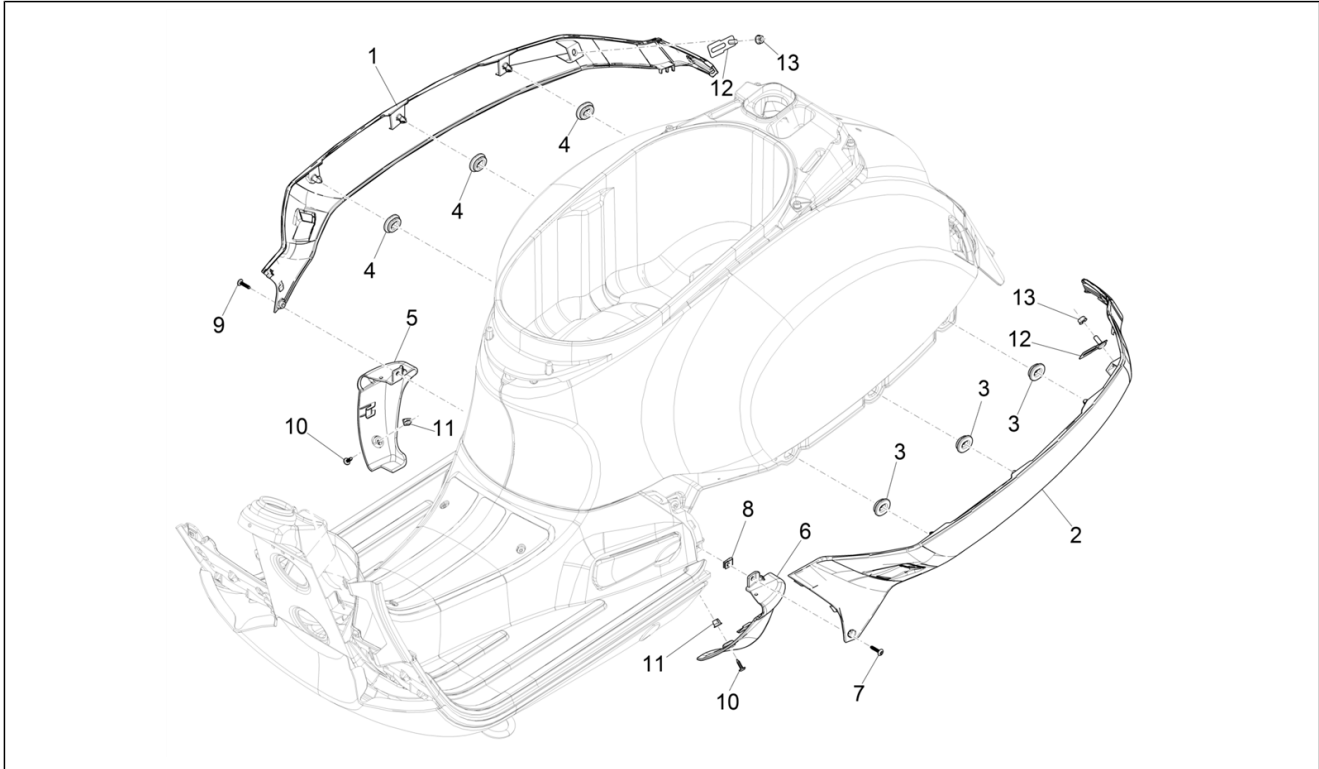

Group	Frame - Plastic parts - Coachwork
Code	02.32
Description	Side cover - Spoiler
Service	1

Pos.	Code	Description	Qty	Variants
5	1B005804000HQ	Spoiler right terminal	1	Model version:"Sport" version[SP] Colour:Matt grey 707/C[707/C] Country:europe[EU]
5	1B005804000LD	Spoiler right terminal	1	Model version:Basic version[B] Colour: Yellow 983/A[983/A] Country:europe[EU]
5	1B00580400090	Spoiler right terminal	1	Model version:Basic version[B] Colour:Black 94[94] Country:europe[EU]
5	1B005804000BR	Spoiler right terminal	1	Model version:Basic version[B] Colour:White 544[544] Country:europe[EU] Model version:"Sport" version[SP] Colour:White 544[544] Country:europe[EU]
5	1B005804000R7	Spoiler right terminal	1	Model version:Basic version[B] Colour:Dragon Red 894[894] Country:europe[EU]
5	1B003904	Spoiler right terminal raw (unpainted)	1	
6	1B005803000G02	Spoiler left terminal	1	Colour:Grey Blue matt - G02[G02] Model version:Supertech[T] Country:europe[EU]
6	1B005803000NV	Spoiler left terminal	1	Colour:Matt Black 99/C[99/C] Model version:Supertech[T] Country:europe[EU]
6	1B005803000D03	Spoiler left terminal	1	Colour:D3 - 281 BLUE[281] Model version:"Sport" version[SP] Country:europe[EU]
6	1B005803000HQ	Spoiler left terminal	1	Model version:"Sport" version[SP] Colour:Matt grey 707/C[707/C] Country:europe[EU]
6	1B005803000LD	Spoiler left terminal	1	Model version:Basic version[B] Colour: Yellow 983/A[983/A] Country:europe[EU]