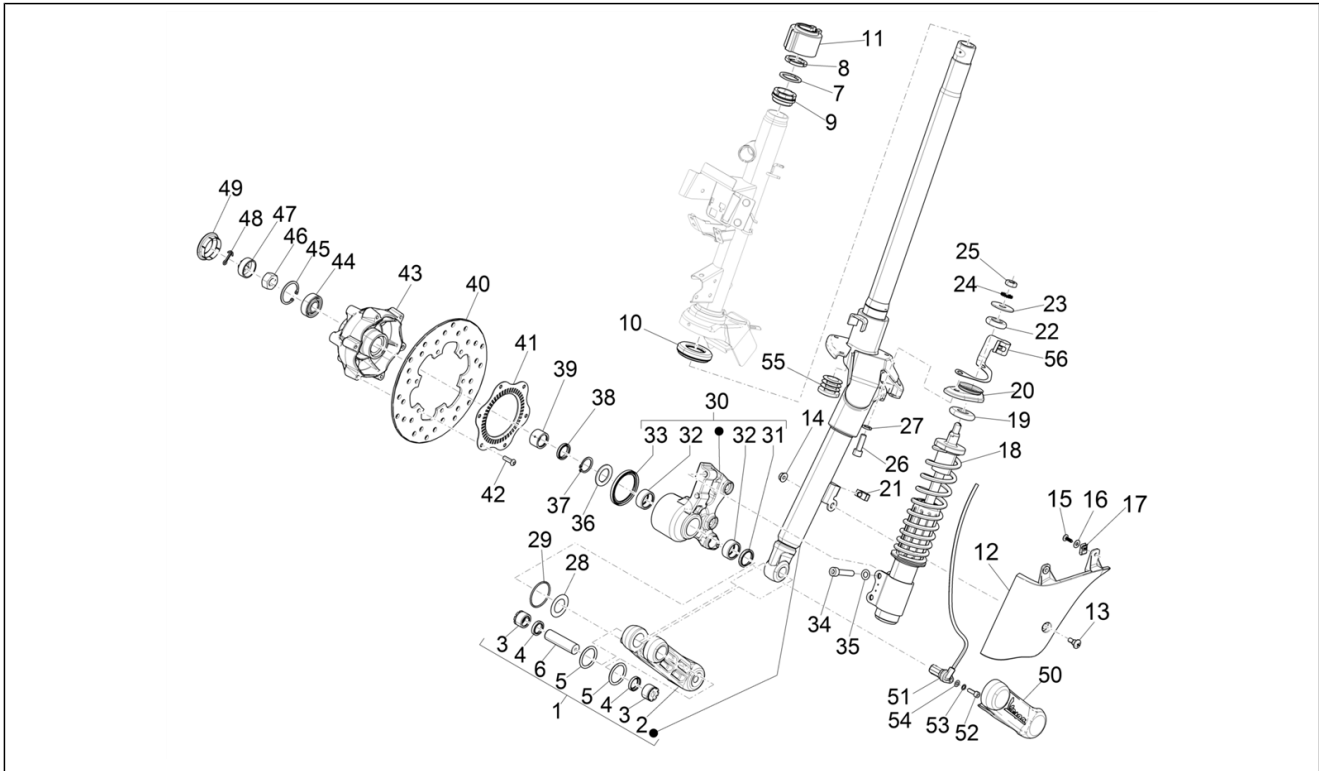

Group	Suspensions - Wheels
Code	04.02
Description	Fork/steering tube - Steering bearing unit
Service	1

Pos.	Code	Description	Qty	Variants
45	006635	Snap ring	1	
46	021114	Nut	1	
47	177609	Cap	1	
48	012789	Split pin	1	
49	1C000523	Cover	1	
50	561433	Front suspension arm cover	1	
51	1D0001275	ABS sensor	1	
52	880285	Torx Screw	2	
53	006975	Washer $\varnothing 5,3 \times \varnothing 10 \times 0,5$	2	
54	669282	Flat washer	2	
55	601026	Cover	1	
56	1C001228	Brake pipe support bracket	1