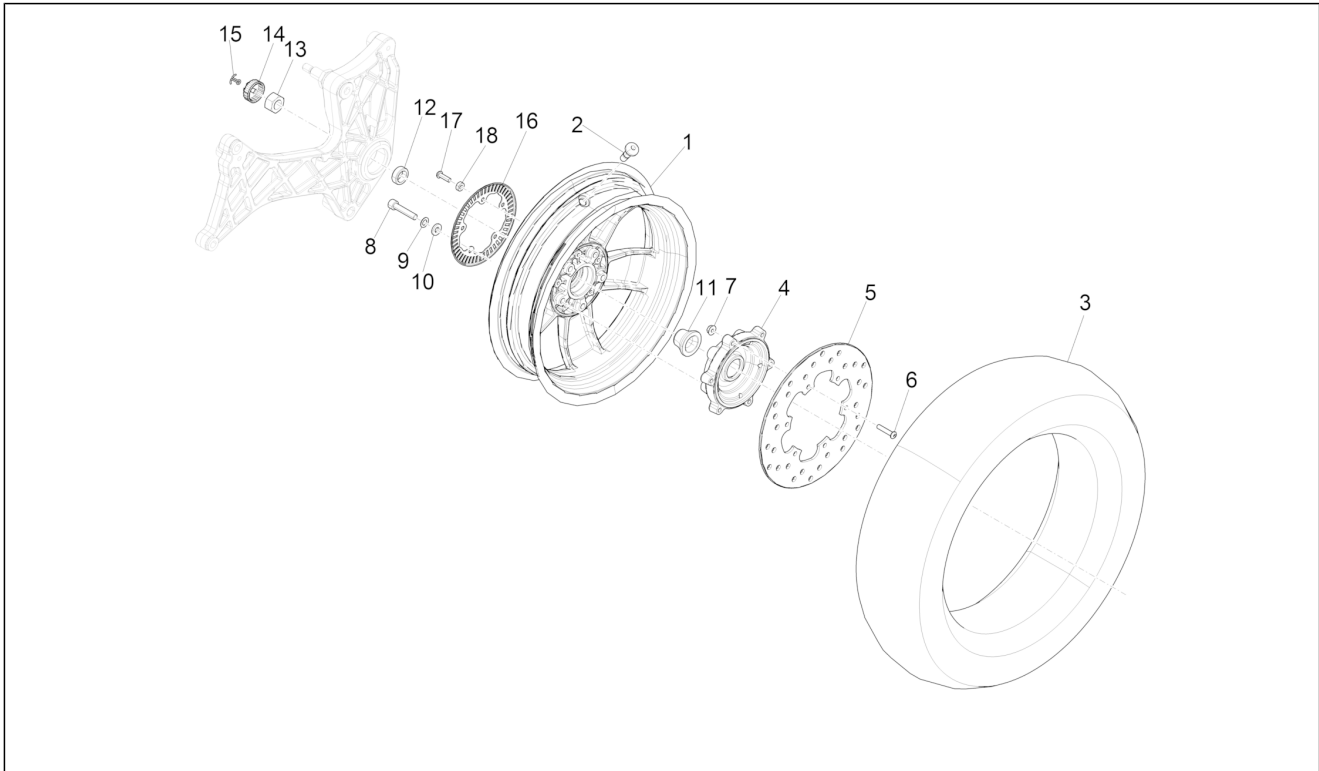

Group	Suspensions - Wheels
Code	04.12
Description	Rear wheel
Service	1

Pos.	Code	Description	Qty	Variants
7	597565	Self locking nut	6	
8	149104	Hex socket screw M8x40	5	
9	709047	Spring washer	5	
10	828961	Flat washer 8,2x17x2,5	5	
11	1C002344	Rear wheel spacer	1	
12	1C002175	Spacer	1	
13	563728	Nut M16x13	1	
14	194423	Nut hold cap	1	
15	012789	Split pin	1	
16	1C003698R	ABS rear tone wheel	1	
17	667152	Hex socket screw M6x20	5	
18	1C001044	Spacer	5