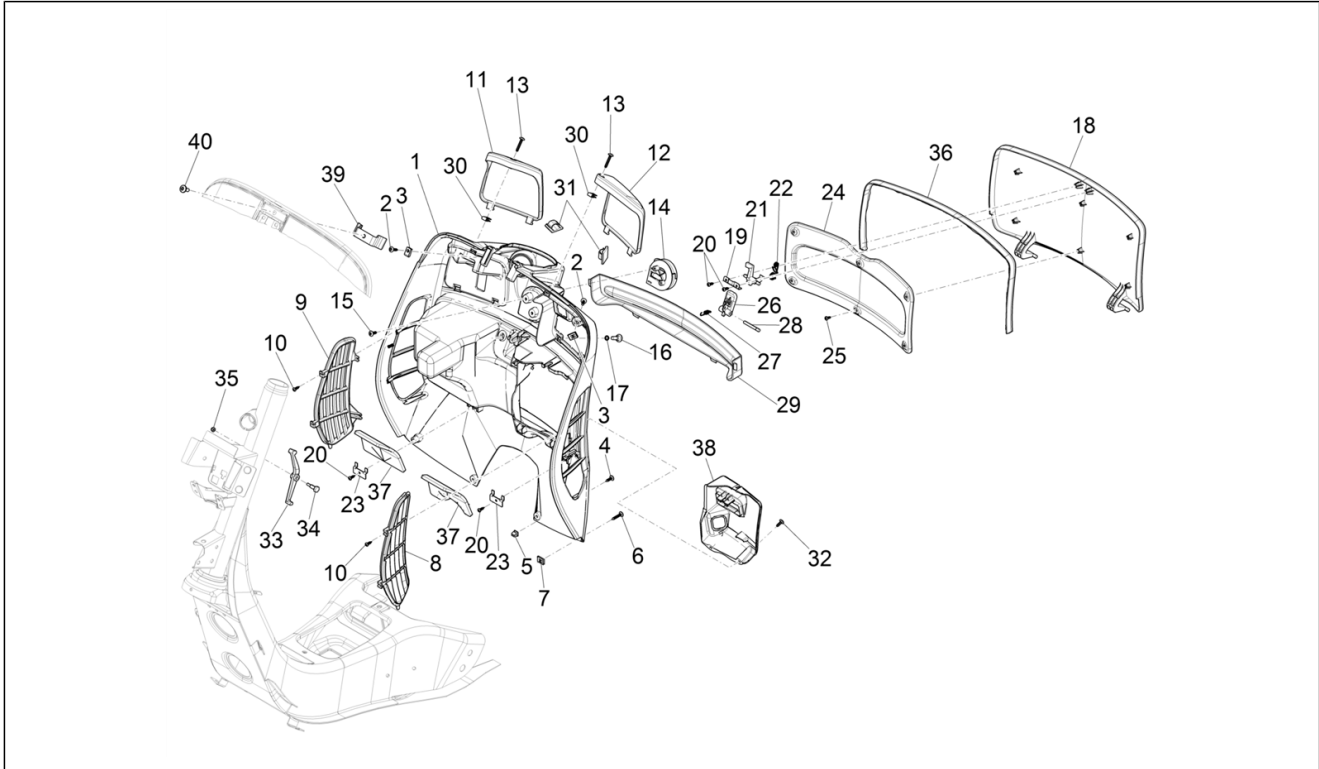

Group	Frame - Plastic parts - Coachwork
Code	02.30
Description	Front glove-box - Knee-guard panel
Service	1

Pos.	Code	Description	Qty	Variants
14	575819	Bag holder hook	1	
15	259349	Screw M4,2x13	2	
16	CM179201	Metric screw M6x22	1	
17	641548	Washer 8,6x6,2x1	1	
18	57717500G02	Glove compartment door	1	Colour:Grey Blue matt - G02[G02] Model version:Supertech[T] Country:europe[EU]
18	57717500NV	Glove compartment door	1	Colour:Matt Black 99/C[99/C] Model version:Supertech[T] Country:europe[EU]
18	57717500D03	Glove compartment door	1	Colour:D3 - 281 BLUE[281] Model version:"Sport" version[SP] Country:europe[EU]
18	57717500HQ	Glove compartment door	1	Model version:"Sport" version[SP] Colour:Matt grey 707/C[707/C] Country:europe[EU]
18	57717500LD	Glove compartment door	1	Model version:Basic version[B] Colour: Yellow 983/A[983/A] Country:europe[EU]
18	57717500BR	Glove compartment door	1	Model version:Basic version[B] Colour:White 544[544] Country:europe[EU] Model version:"Sport" version[SP] Colour:White 544[544] Country:europe[EU]
18	5771750090	Glove compartment door	1	Model version:Basic version[B] Colour:Black 94[94] Country:europe[EU]
18	57717500R7	Glove compartment door	1	Model version:Basic version[B] Colour:Dragon Red 894[894] Country:europe[EU]
18	577175	Glove compartment door, unpainted	1	
19	252420	Square	1