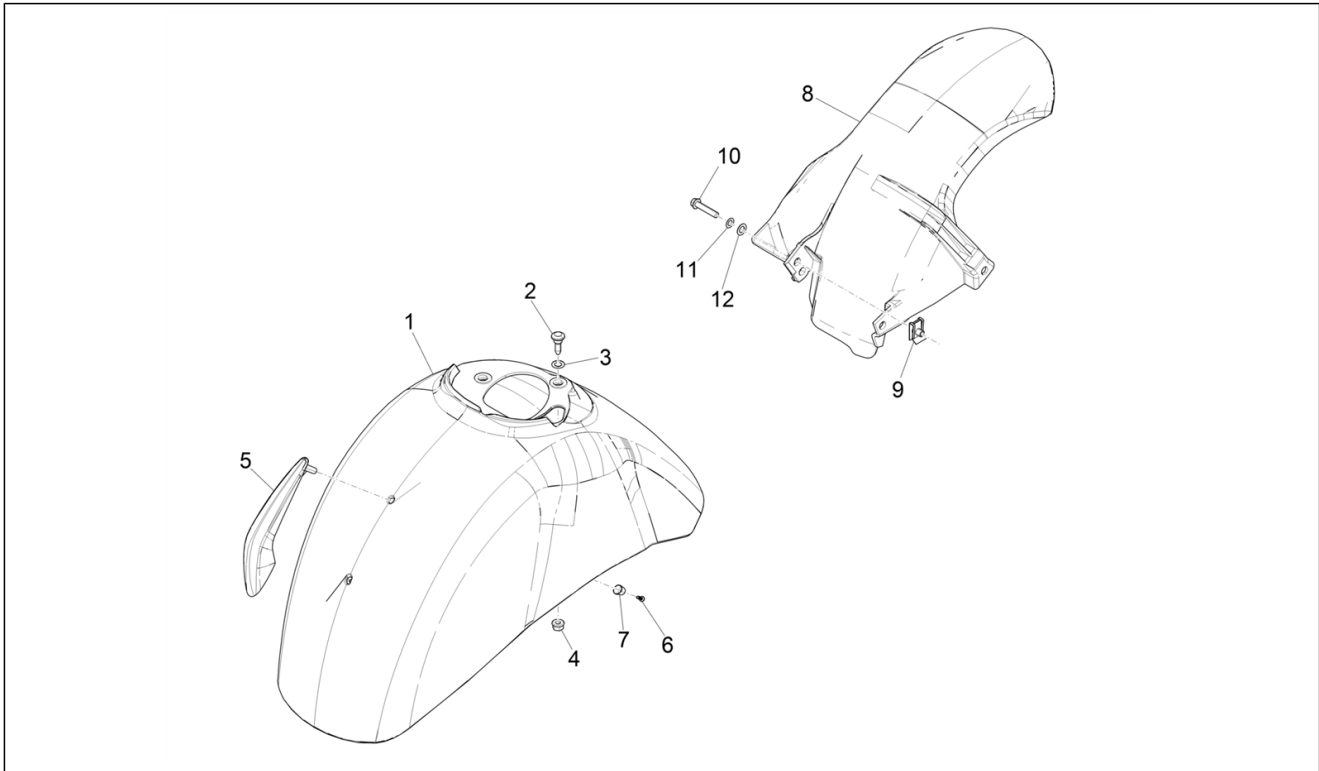

Group	Frame - Plastic parts - Coachwork
Code	02.33
Description	Wheel huosing - Mudguard
Service	1

Pos.	Code	Description	Qty	Variants
1	65102900G02	Front mudguard	1	Colour:Grey Blue matt - G02[G02] Model version:Supertech[T] Country:europa[EU]
1	65102900NV	Front mudguard	1	Colour:Matt Black 99/C[99/C] Model version:Supertech[T] Country:europa[EU]
1	65102900D03	Front mudguard	1	Colour:D3 - 281 BLUE[281] Model version:"Sport" version[SP] Country:europa[EU]
1	65102900HQ	Front mudguard	1	Model version:"Sport" version[SP] Colour:Matt grey 707/C[707/C] Country:europa[EU]
1	65102900LD	Front mudguard	1	Model version:Basic version[B] Colour:Yellow 983/A[983/A] Country:europa[EU]
1	65102900BR	Front mudguard	1	Model version:Basic version[B] Colour:White 544[544] Country:europa[EU] Model version:"Sport" version[SP] Colour:White 544[544] Country:europa[EU]
1	65102900R7	Front mudguard	1	Model version:Basic version[B] Colour:Dragon Red 894[894] Country:europa[EU]
1	6510295090	Front mudguard	1	Model version:Basic version[B] Colour:Black 94[94] Country:europa[EU]
1	651029	Front mudguard	1	
2	648294	Screw with shank M6x25	3	
3	709047	Spring washer	3	
4	288245	Self locking nut M6	3	
5	1B005785	Mudguard crest	1	
6	015727	Self tapping screw 2,9x9,5	2