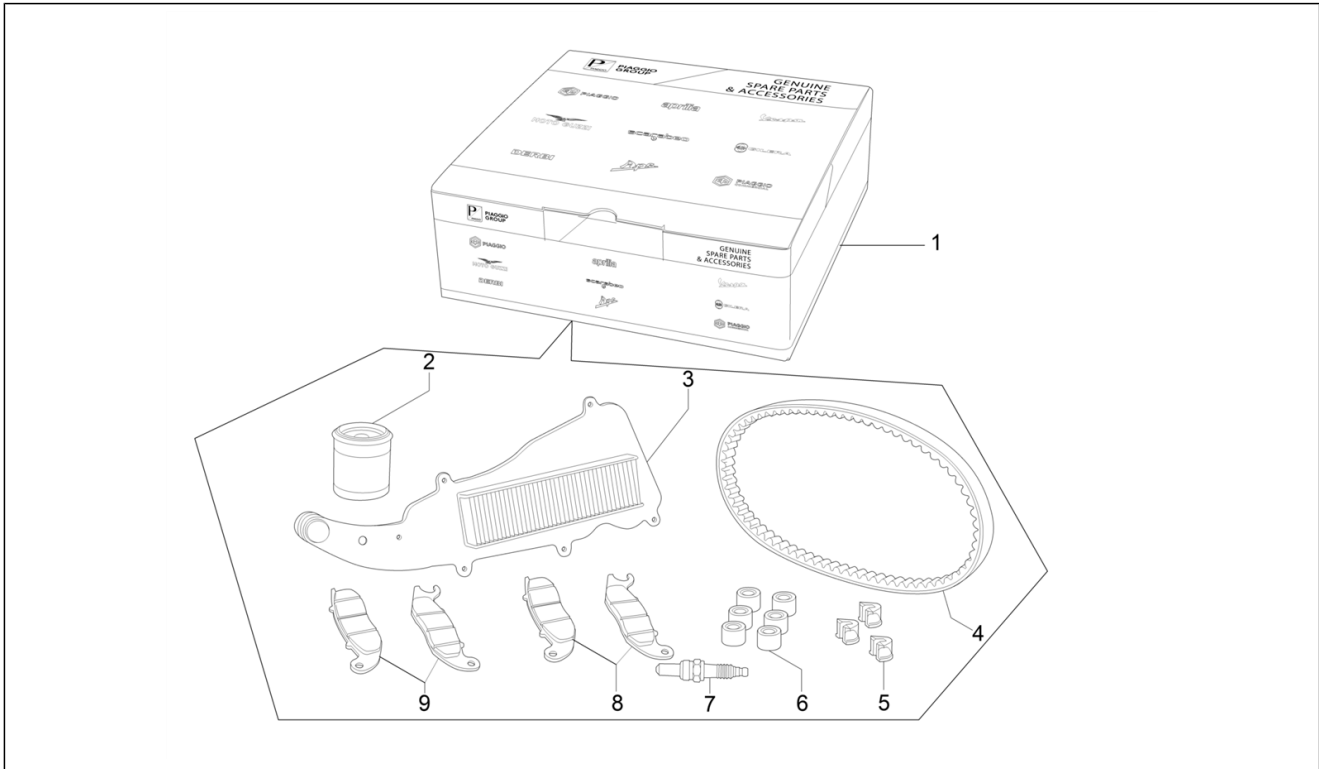

Group	Maintenance
Code	07.01
Description	Complete wear and maintenance kit
Service	1

Pos.	Code	Description	Qty	Variants
1	1R000458	Complete wear and maintenance kit	1	
2	82635R	Oil filter	1	
3	8319970P	Air filter PREMIUM	1	
4	1A009598	V-belt	1	
5	1A012092	Sliding block	3	
6	CM294902	Pin roller	6	
7	1A013926	Ignition spark plug NGK MR7BI-8	1	
8	668021	Pair of front brake pads	1	
9	647161	Rear Brake pads couple.	1