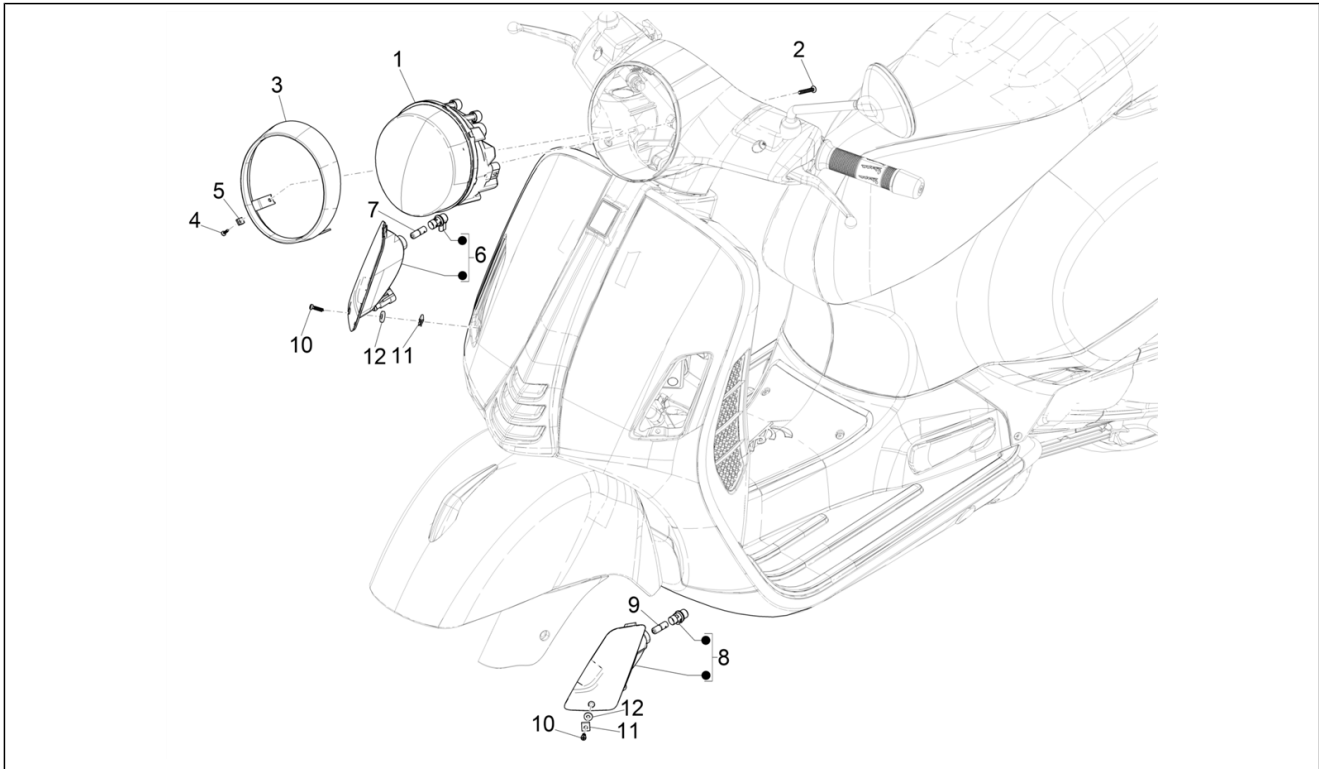

Group	Electrical system
Code	06.03
Description	Front headlamps - Turn signal lamps
Service	1

Pos.	Code	Description	Qty	Variants
1	1D003004	Complete front headlight	1	
2	296458	Self tapping screw L=35 mm	4	
3	1B007793	Headlight frame	1	
3	CM3073029	Headlight frame	1	
3	1B005763	Headlight frame	1	
4	018536	Self-tap screw 3,5x13	1	
5	CM017403	Spring plate	1	
6	1D003607	RH front turn indicator	1	
7	1D000261	Halogen Lamp 12V-6W	1	
8	1D003608	Front left turn indicator	1	
9	1D000261	Halogen Lamp 12V-6W	1	
10	008457	Self-tap screw M4,2x19	2	
11	CM017406	Plate	2	
12	1B006623	Flat washer	2