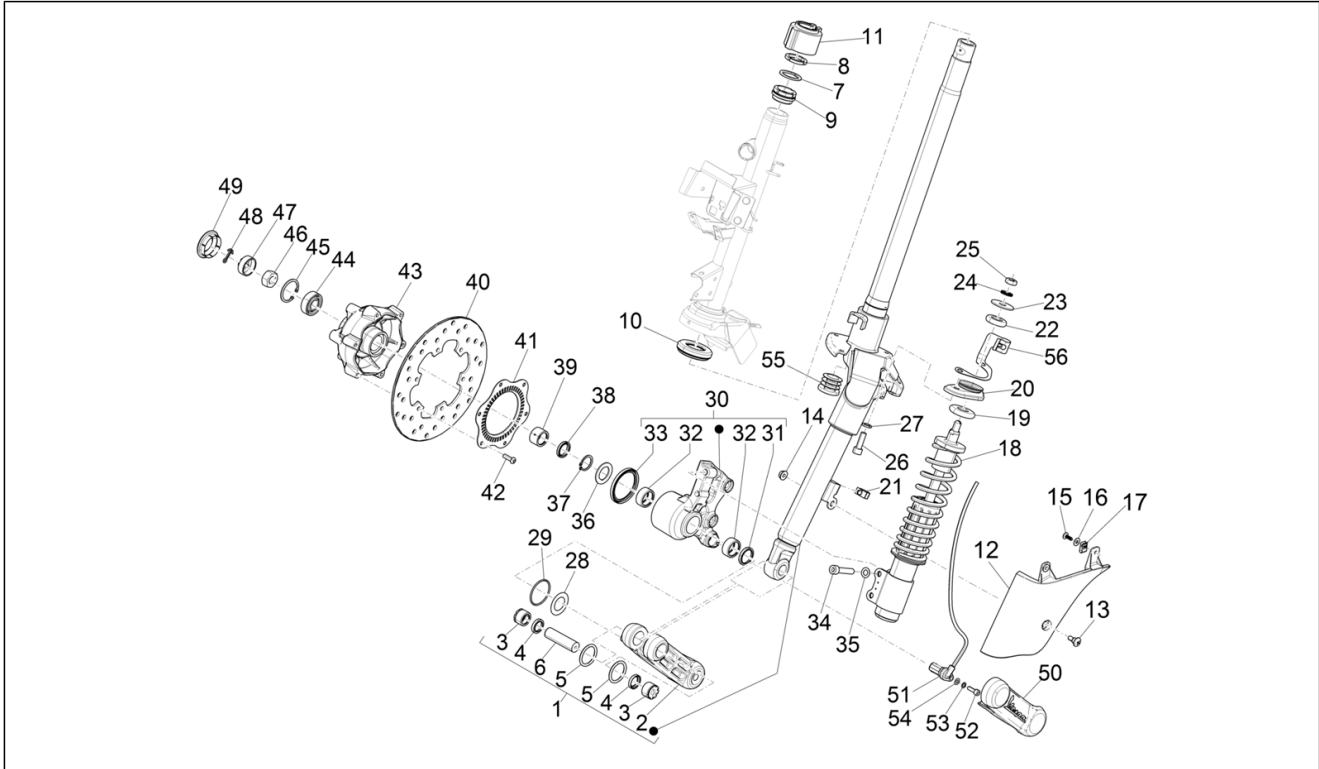

Group	Suspensions - Wheels
Code	04.02
Description	Fork/steering tube - Steering bearing unit
Service	1

Pos.	Code	Description	Qty	Variants
1	1C0025285	Steering tube complete with arm	1	
2	6483975	Suspension arm with I.P.	1	
3	198513	Roller cage	2	
4	119219	Gasket ring	2	
5	006731	Gasket	2	
6	177451	Piston pin	1	
7	65007545	Lower steering bearing	1	
8	65069345	Upper thrust ring	1	
9	582787	Washer of the steering	1	
10	0111094	Steering tube ring nut	1	
11	582828	Collar	1	
12	5A001113	Front suspension cover	1	Colour:Matt Black 99/C[99/C] Model version:Supertech[T] Country:europa[EU] Colour:Grey Blue matt - G02[G02] Model version:Supertech[T] Country:europa[EU]
12	1C001153	Front suspension cover	1	Model version:Basic version[B] Colour:Dragon Red 894[894] Country:europa[EU] Model version:Basic version[B] Colour:Yellow 983/A[983/A] Country:europa[EU] Model version:Basic version[B] Colour:White 544[544] Country:europa[EU] Model version:Basic version[B] Colour:Black 94[94] Country:europa[EU] Model version:"Sport" version[SP] Colour:Matt grey 707/C[707/C] Country:europa[EU] Colour:D3 - 281 BLUE[281]