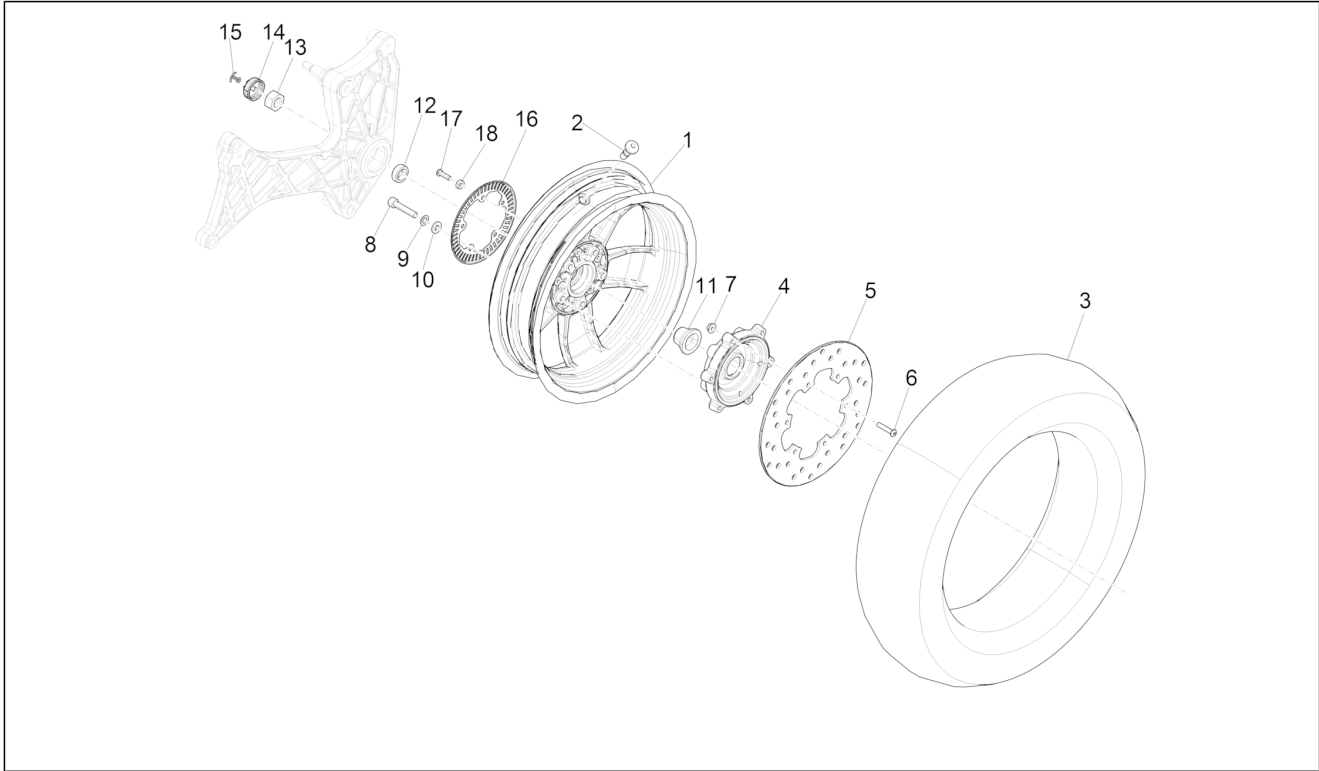

Group	Suspensions - Wheels
Code	04.12
Description	Rear wheel
Service	1

Pos.	Code	Description	Qty	Variants
1	1C00461500090	Rear wheel 3.00x12"	1	Model version:Basic version[B] Colour:Dragon Red 894[894] Country:europa[EU] Model version:Basic version[B] Colour: Yellow 983/A[983/A] Country:europa[EU] Model version:Basic version[B] Colour:White 544[544] Country:europa[EU] Model version:Basic version[B] Colour:Black 94[94] Country:europa[EU]
1	1C0039420009B	Rear wheel	1	Colour:Matt Black 99/C[99/C] Model version:Supertech[T] Country:europa[EU] Colour:Grey Blue matt - G02[G02] Model version:Supertech[T] Country:europa[EU] Model version:"Sport" version[SP] Colour:Matt grey 707/C[707/C] Country:europa[EU] Colour:D3 - 281 BLUE[281] Model version:"Sport" version[SP] Country:europa[EU] Model version:"Sport" version[SP] Colour:White 544[544] Country:europa[EU]
2	597679	Tubeless valve	1	
3	1C004265	Tire (Pirelli) 130/70-12"	1	
3	CM319106	(Michelin) Rear tyre 130/70 - 12	1	
3	598278	Tyre 130/70-12" Sava	1	
4	598715	Rear wheel hub	1	
5	56484R	Brake disc	1	
6	597564	screw	6