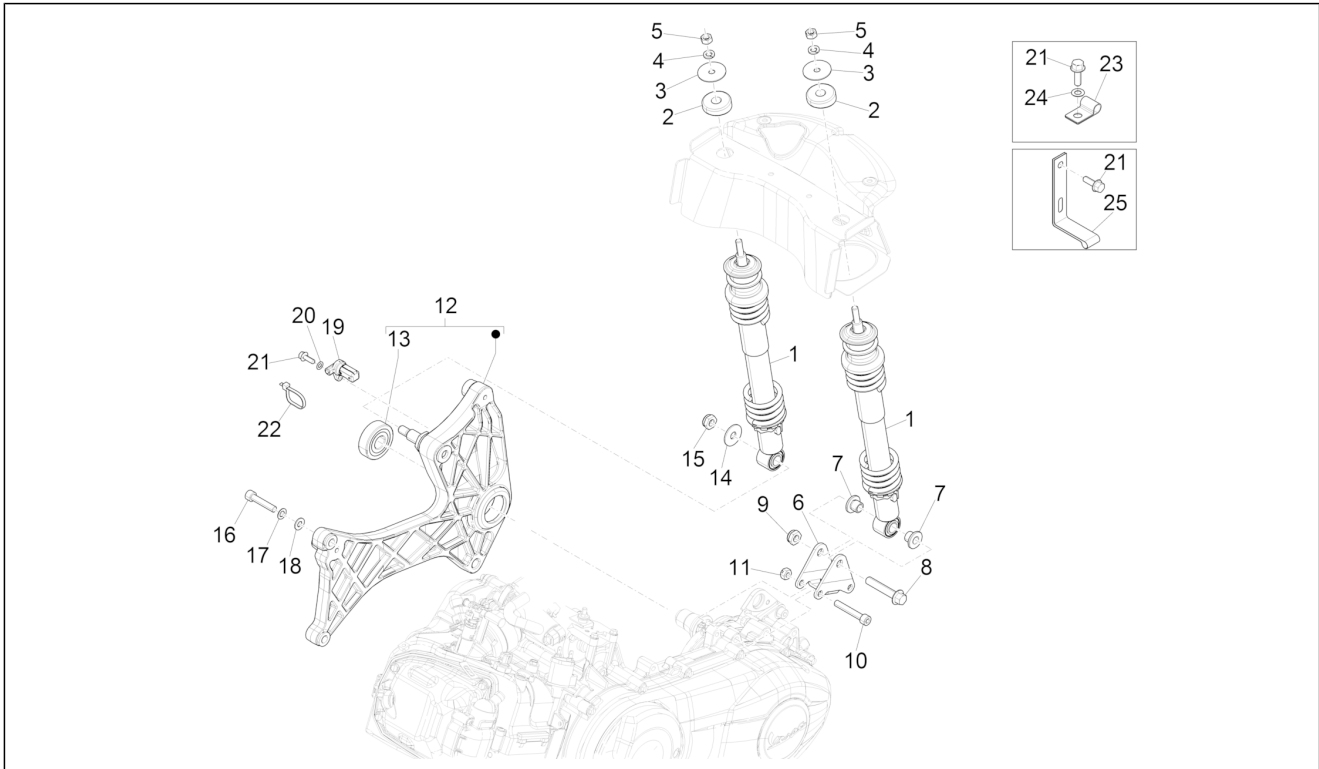

Group	Suspensions - Wheels
Code	04.10
Description	Rear suspension - Shock absorber/s
Service	1

Pos.	Code	Description	Qty	Variants
1	1C004531R	Complete rear shock absorber	1	
2	178150	Upper buffer	2	
3	267038	Flat washer	2	
4	016408	Spring washer 13,75x8,15x4,5	2	
5	021108	Nut M8	2	
6	598143	Rear Shock absorber fixing bracket	1	
7	597149	Bush	2	
8	268158	Screw w/ flange M10	1	
9	002440	Self locking nut M10	1	
10	844483	Hex socket screw M8x50	2	
11	020008	Nut M8	2	
12	1A001903	Right arm	1	
13	82545R	Ball bearing	1	
14	1C001145	Flat washer	1	
15	002440	Self locking nut M10	1	
16	149104	Hex socket screw M8x40	2	
17	709047	Spring washer	2	
18	003058	Flat washer 15x8,4x1,5	2	
19	B000526	ABS rear sensor	1	
20	669282	Flat washer	1	
21	830061	Screw w/ flange M5x16	3	
22	145298	Lock-strap L= 180 mm	1	
23	643413	Hose clamp	1	
24	006975	Washer $\varnothing$5,3x$\varnothing$10x0,5	1	
25	9004461229000	Hose clamp	1