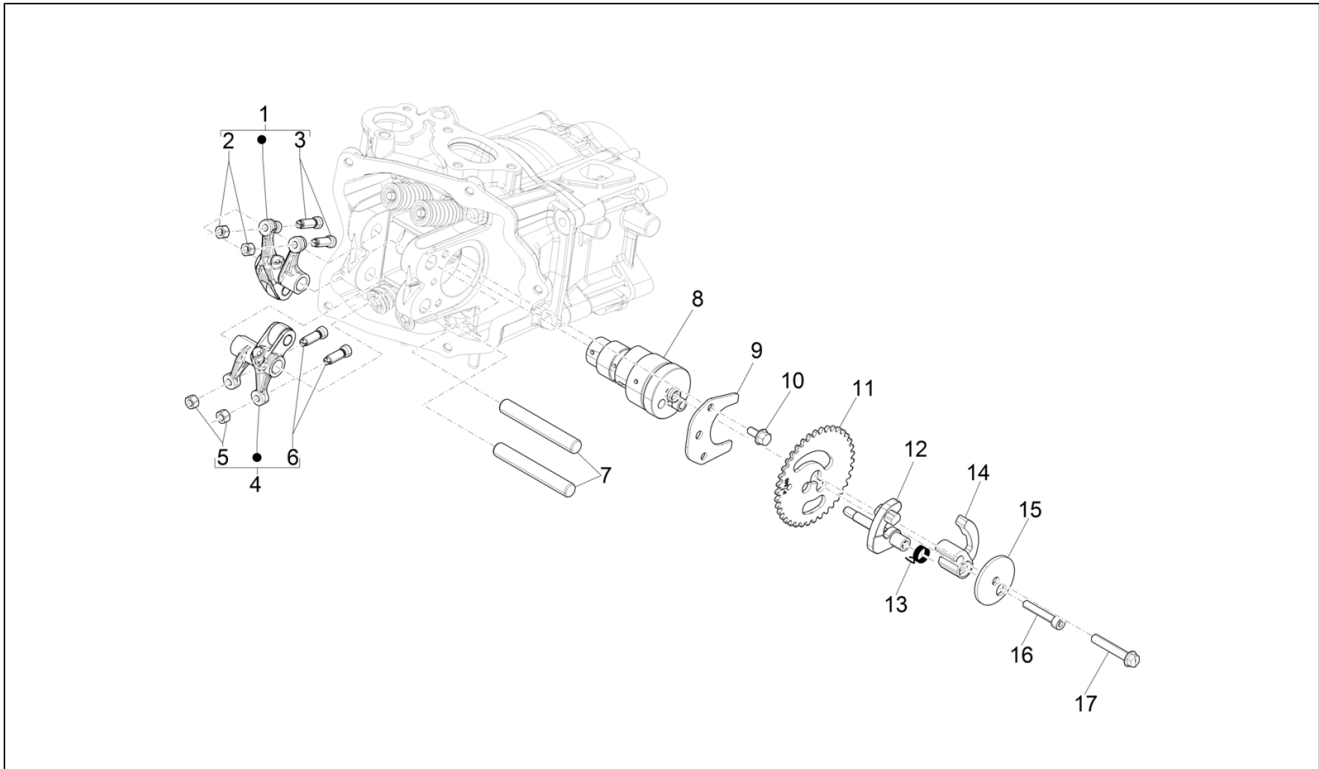

Group	Engine
Code	01.11
Description	Rocking levers support unit
Service	1

Pos.	Code	Description	Qty	Variants
1	1A009684	Intake rocker with roller	1	
2	879916	Rocker arm adjuster nut	2	
3	B019290	Adjuster screw	2	
4	1A009686	Exhaust rocker with roller	1	
5	879916	Rocker arm adjuster nut	2	
6	B019290	Adjuster screw	2	
7	1A013022	Rocker arms axis	2	
8	1A0143690A	Camshaft with i.p. A	1	
8	1A0143690B	Camshaft with i.p. B	1	
8	1A0143690C	Camshaft with i.p. C	1	
9	877309	Camshaft plate	1	
10	484123	Screw w/ flange	2	
11	B014970	Timing system gear	1	
12	CM295801	Decompressor counter weight A	1	
12	CM295802	Decompressor counter weight B	1	
12	CM295803	Decompressor counter weight C	1	
13	B014925	Decompression spring	1	
14	880893	Decompression counter weight	1	
15	B013841	Washer	1	
16	1A003053	Hex socket screw M5x30	1	
17	414838	screw M6x35	1