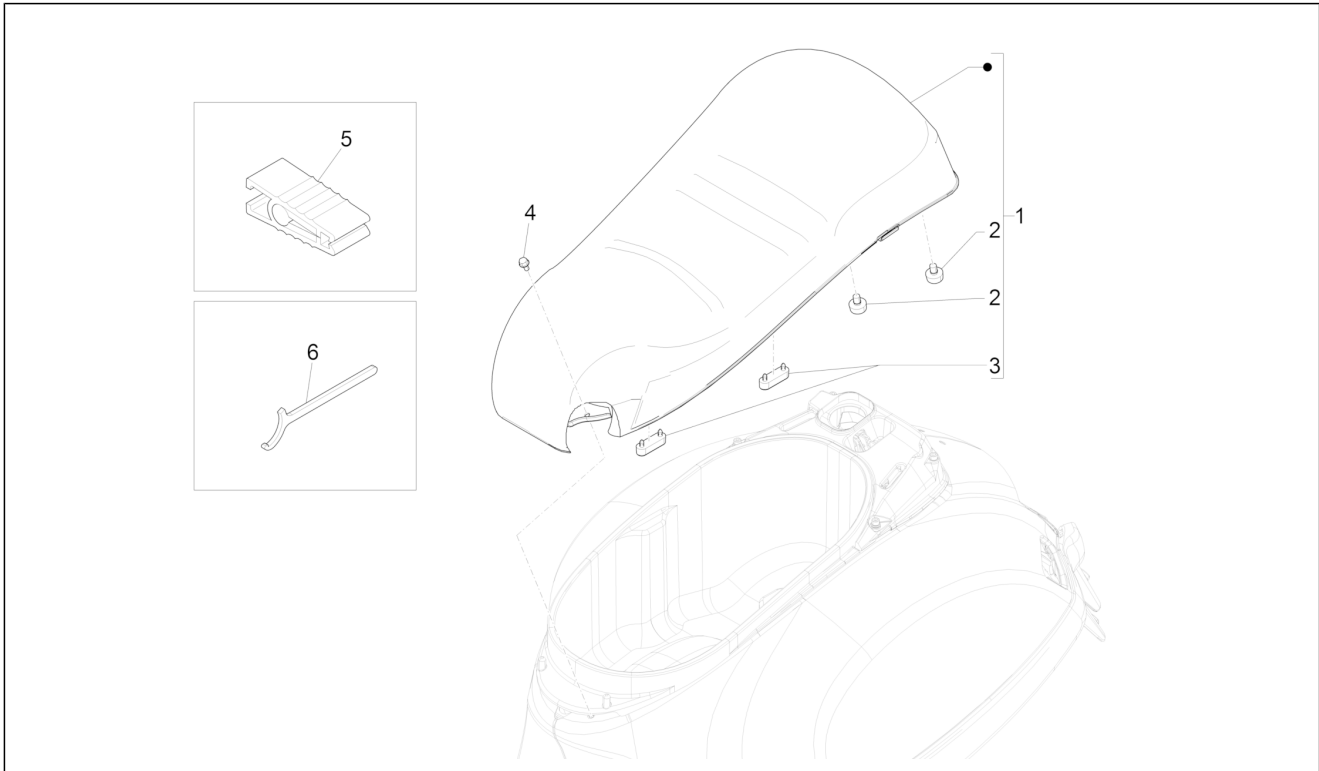

Group	Frame - Plastic parts - Coachwork
Code	02.39
Description	Saddle/seats
Service	1

Pos.	Code	Description	Qty	Variants
1	1B006477000C1	Saddle assembly Black with yellow stitching	1	Colour:Matt Black 99/C[99/C] Model version:Supertech[T] Country:europa[EU] Colour:Grey Blue matt - G02[G02] Model version:Supertech[T] Country:europa[EU]
1	1B006393000C2	Saddle assembly black	1	Model version:"Sport" version[SP] Colour:Matt grey 707/C[707/C] Country:europa[EU] Colour:D3 - 281 BLUE[281] Model version:"Sport" version[SP] Country:europa[EU] Model version:"Sport" version[SP] Colour:White 544[544] Country:europa[EU]
1	1B007155000C1	Saddle assembly black	1	Model version:Basic version[B] Colour:Dragon Red 894[894] Country:europa[EU] Model version:Basic version[B] Colour: Yellow 983/A[983/A] Country:europa[EU] Model version:Basic version[B] Colour:White 544[544] Country:europa[EU] Model version:Basic version[B] Colour:Black 94[94] Country:europa[EU]
2	577492	Pad	2	
3	296456	Stop buffer	2	
4	B016426	Screw w/ flange M6x14	2	
5	584654	Fuse puller tool	1	
6	598358	Shock absorber tool	1