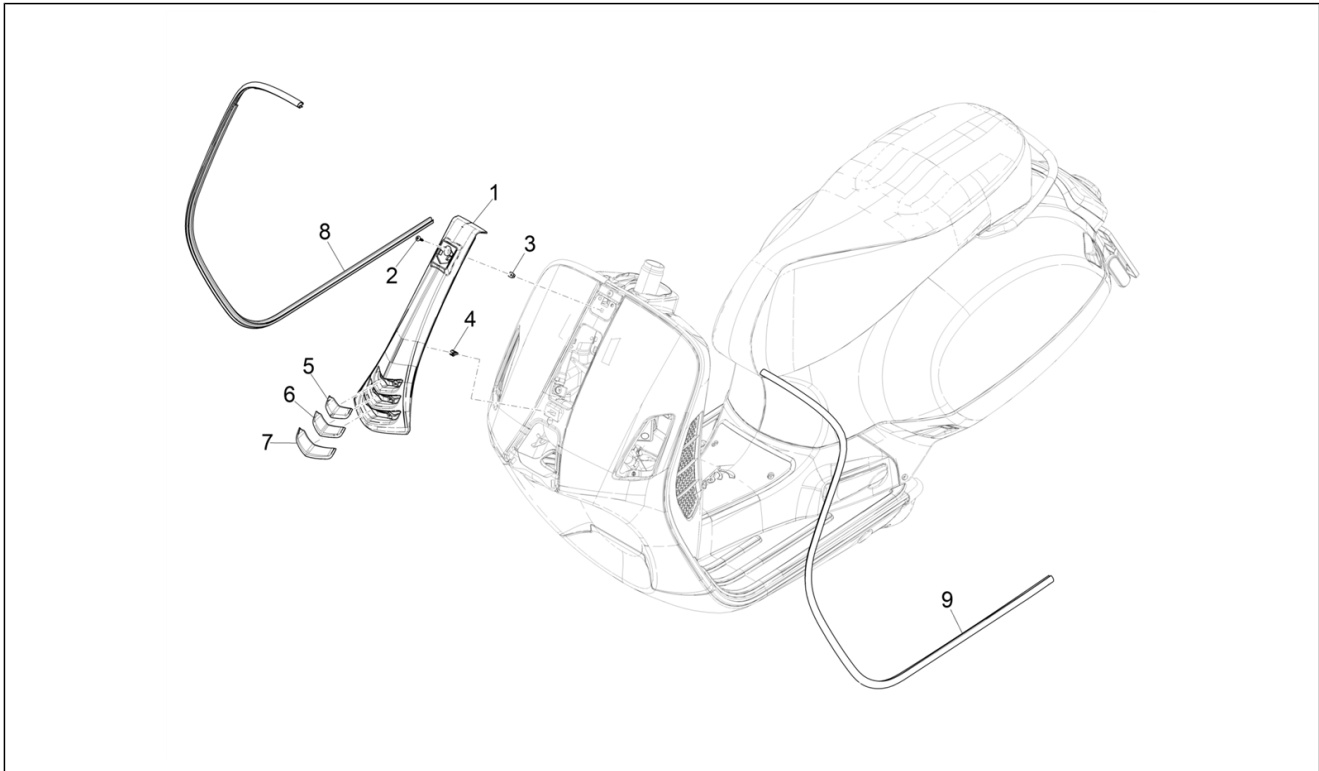

Group	Frame - Plastic parts - Coachwork
Code	02.26
Description	Front shield
Service	1

Pos.	Code	Description	Qty	Variants
				Country:europa[EU] Model version:Basic version[B] Colour:White 544[544] Country:europa[EU] Model version:Basic version[B] Colour:Black 94[94] Country:europa[EU]
8	1B003380	Right-hand shield edge	1	
9	1B003379	Left-hand shield edge	1