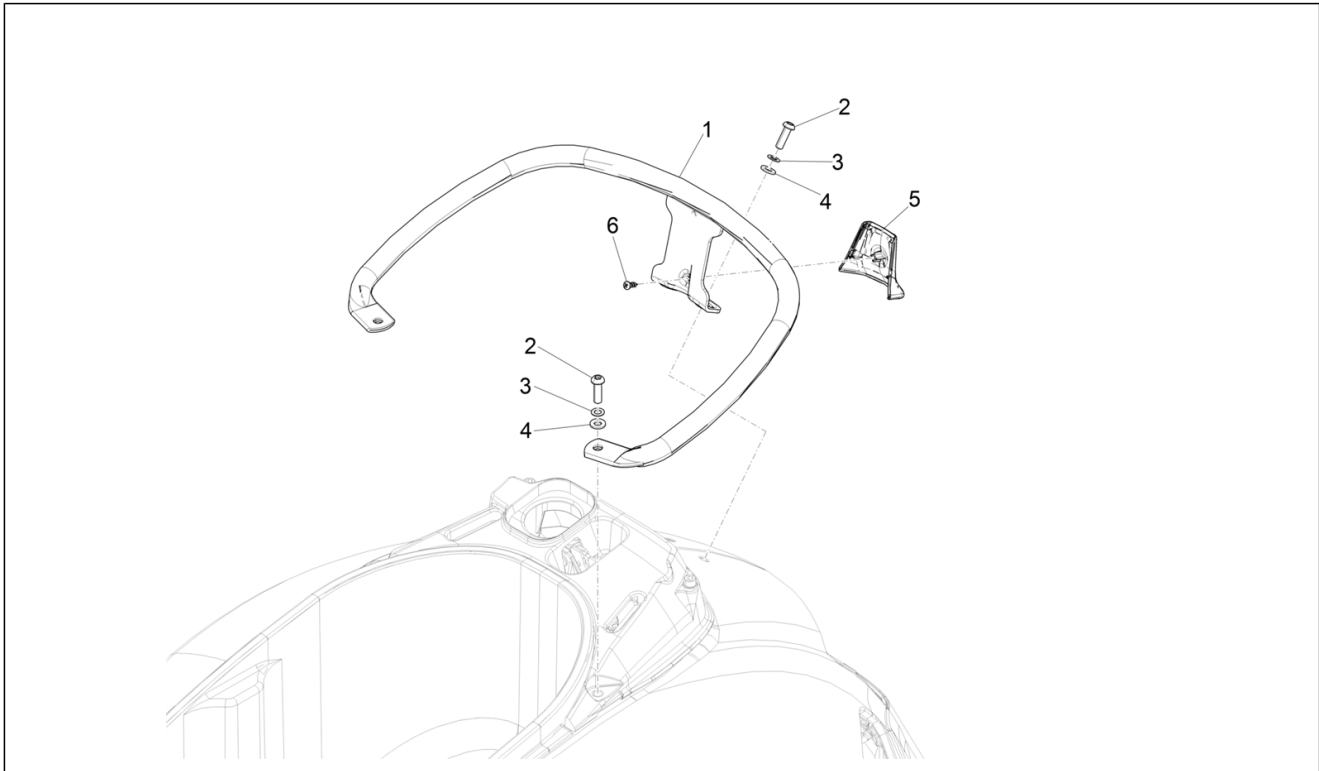

Group	Frame - Plastic parts - Coachwork
Code	02.44
Description	Rear luggage rack
Service	1

Pos.	Code	Description	Qty	Variants
1	1B005808	Complete luggage carrier handle	1	
2	623920	screw torx	4	
3	012533	Notched washer 6,6x11x0	4	
4	013777	Washer 6.4x13x1.5	4	
5	1B005812	Plug	1	
6	268596	Plug screw	1