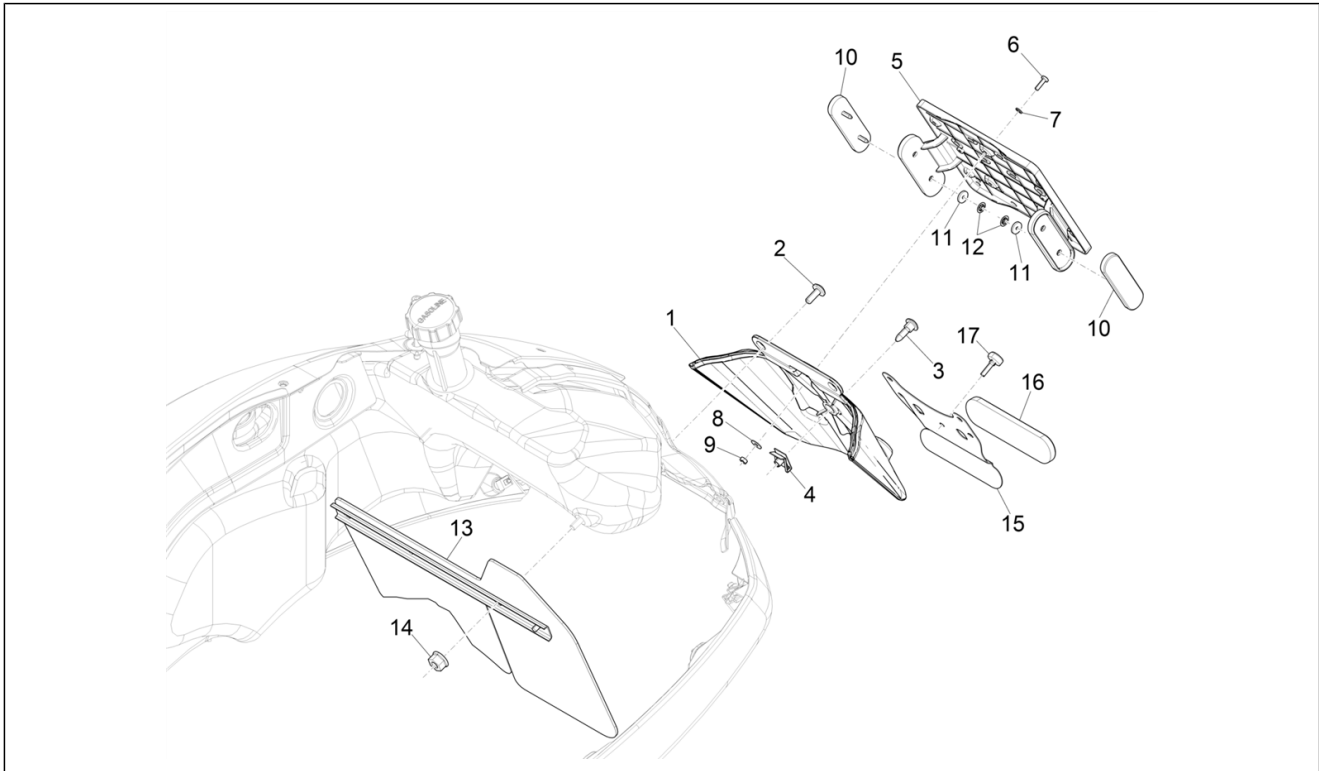

Group	Frame - Plastic parts - Coachwork
Code	02.37
Description	Rear cover - Splash guard
Service	1

Pos.	Code	Description	Qty	Variants
10	58233R5	Reflector	2	
11	479882	Spacer	4	
12	181351	Spring plate	4	
13	620236	Splash guard	1	
14	288245	Self locking nut M6	2	
15	1B006548	Rear reflector support	1	
16	58233R5	Reflector	1	
17	299071	Pad	1