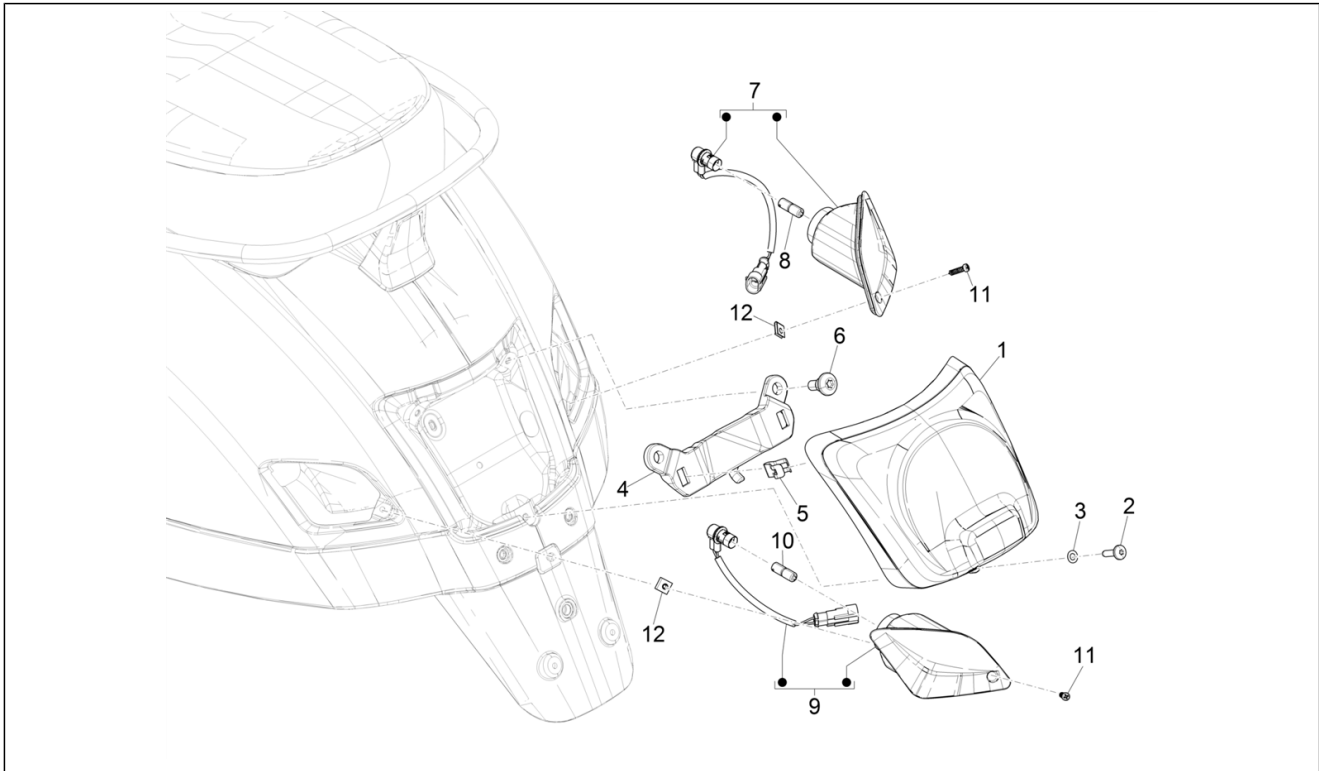

Group	Electrical system
Code	06.04
Description	Rear headlamps - Turn signal lamps
Service	1

Pos.	Code	Description	Qty	Variants
1	1D002560	Taillight with reflector	1	
2	CM179303	Screw metrica	1	
3	006976	Spring washer 12x6,4x0,5	1	
4	1B006418	Bracket	1	
5	D9004468091	Gripper clip	2	
6	CM179202	screw	2	
7	1D002714	Right rear turn indicator	1	
8	1D000261	Halogen Lamp 12V-6W	1	
9	1D002713	Left rear turn indicator	1	
10	1D000261	Halogen Lamp 12V-6W	1	
11	008457	Self-tap screw M4,2x19	2	
12	CM017406	Plate	2