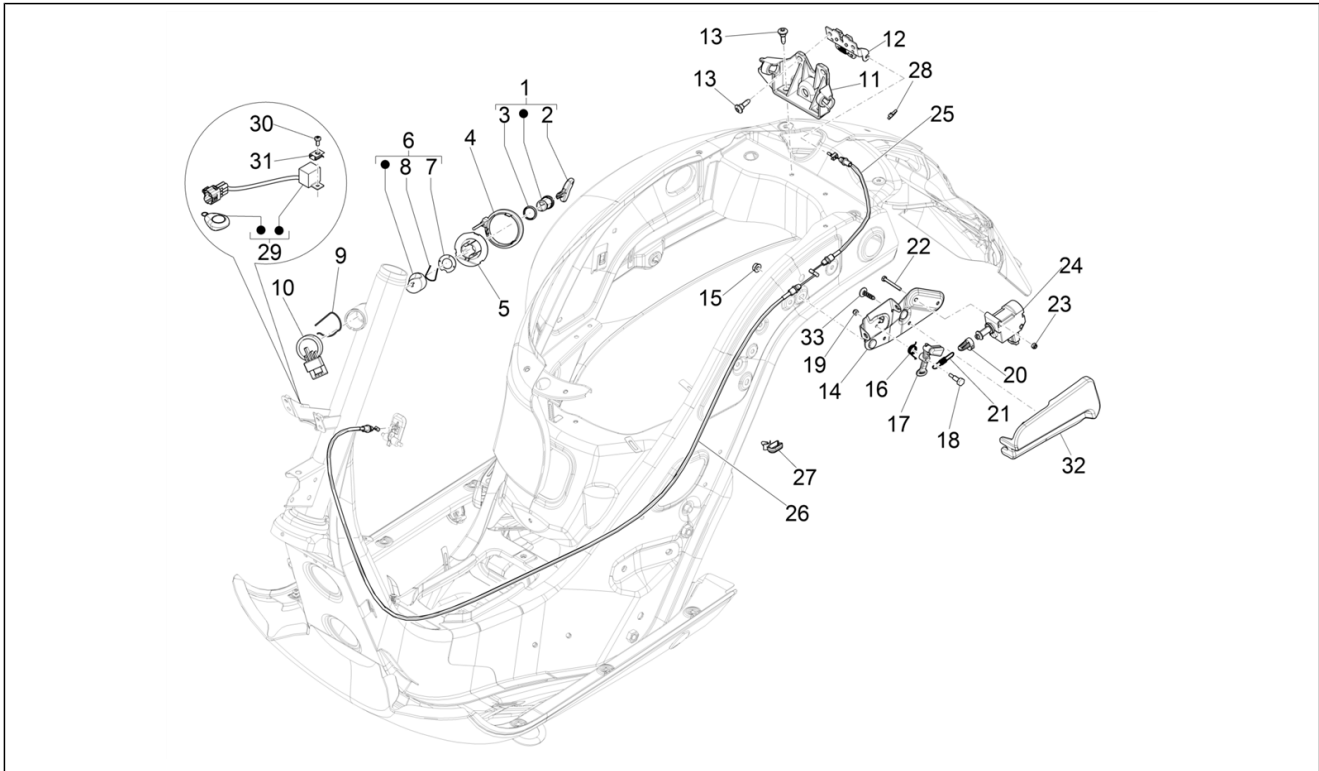

Group	Frame - Plastic parts - Coachwork
Code	02.46
Description	Locks
Service	1

Pos.	Code	Description	Qty	Variants
1	1B004022	Lock kit	1	
2	1B004020	Hewn key with transponder	1	
3	298731	Gasket ring	1	
4	638534	Immobilizer antenna	1	
5	1B001876	Lock body	1	
6	1B006291	Complete lock block	1	
7	298594	Flat washer	1	
8	298838	Cylinder retainer spring	1	
9	253937	Spring	1	
10	1D001338	Key switch	1	
11	577456	Bracket	1	
12	CM023703	Saddle lock	1	
13	CM179201	Metric screw M6x22	4	
14	577471	plate	1	
15	241936	Self locking nut M6	2	
16	577131	Spring	1	
17	577129	Lever	1	
18	299972	Special screw	1	
19	577620	Self locking nut	1	
20	577128	Joint	1	
21	620415	Spring	1	
22	584121	Hexagonal-head screw	2	
23	577620	Self locking nut	2	
24	582990	Solenoid valve	1	
25	CM012811	Saddle cable	1	
26	CM012813	Seat emergency opening transmission	1	
27	298729	Hose clamp	1	
28	191117	Hose clamp	1