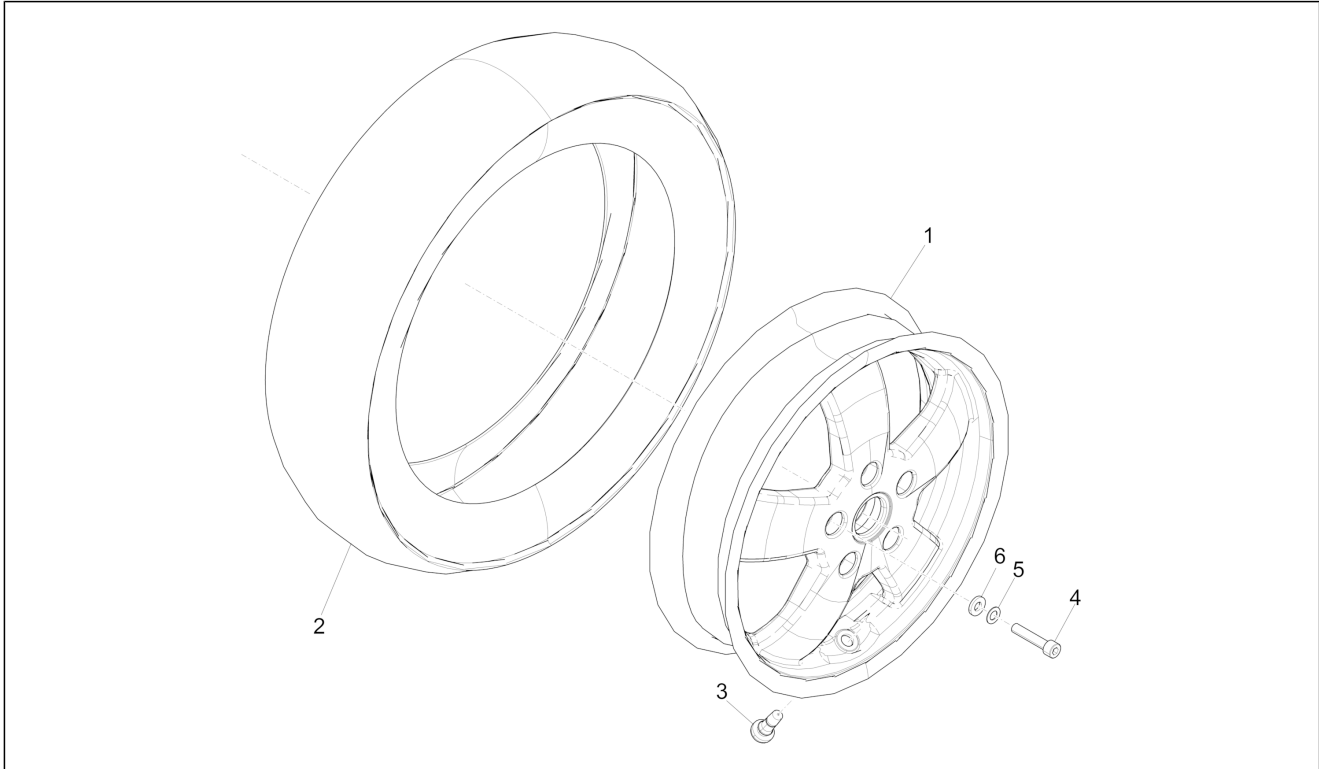

Group	Suspensions - Wheels
Code	04.11
Description	Front wheel
Service	1

Pos.	Code	Description	Qty	Variants
1	1C00461400090	Complete front wheel 3.00x12"	1	Model version:Basic version[B] Colour:Dragon Red 894[894] Country:europa[EU] Model version:Basic version[B] Colour:Yellow 983/A[983/A] Country:europa[EU] Model version:Basic version[B] Colour:White 544[544] Country:europa[EU] Model version:Basic version[B] Colour:Black 94[94] Country:europa[EU]
1	1C0039410009B	Complete front wheel	1	Colour:Matt Black 99/C[99/C] Model version:Supertech[T] Country:europa[EU] Colour:Grey Blue matt - G02[G02] Model version:Supertech[T] Country:europa[EU] Model version:"Sport" version[SP] Colour:Matt grey 707/C[707/C] Country:europa[EU] Colour:D3 - 281 BLUE[281] Model version:"Sport" version[SP] Country:europa[EU] Model version:"Sport" version[SP] Colour:White 544[544] Country:europa[EU]
2	CM319109	Front tyre 120/70-12" Michelin	1	
2	1C004263	Tire (Pirelli) 130/70-12"	1	
2	598277	Tyre 120/70-12" Sava	1	
3	597679	Tubeless valve	1	
4	149104	Hex socket screw M8x40	5	
5	709047	Spring washer	5	
6	828961	Flat washer 8,2x17x2,5	5