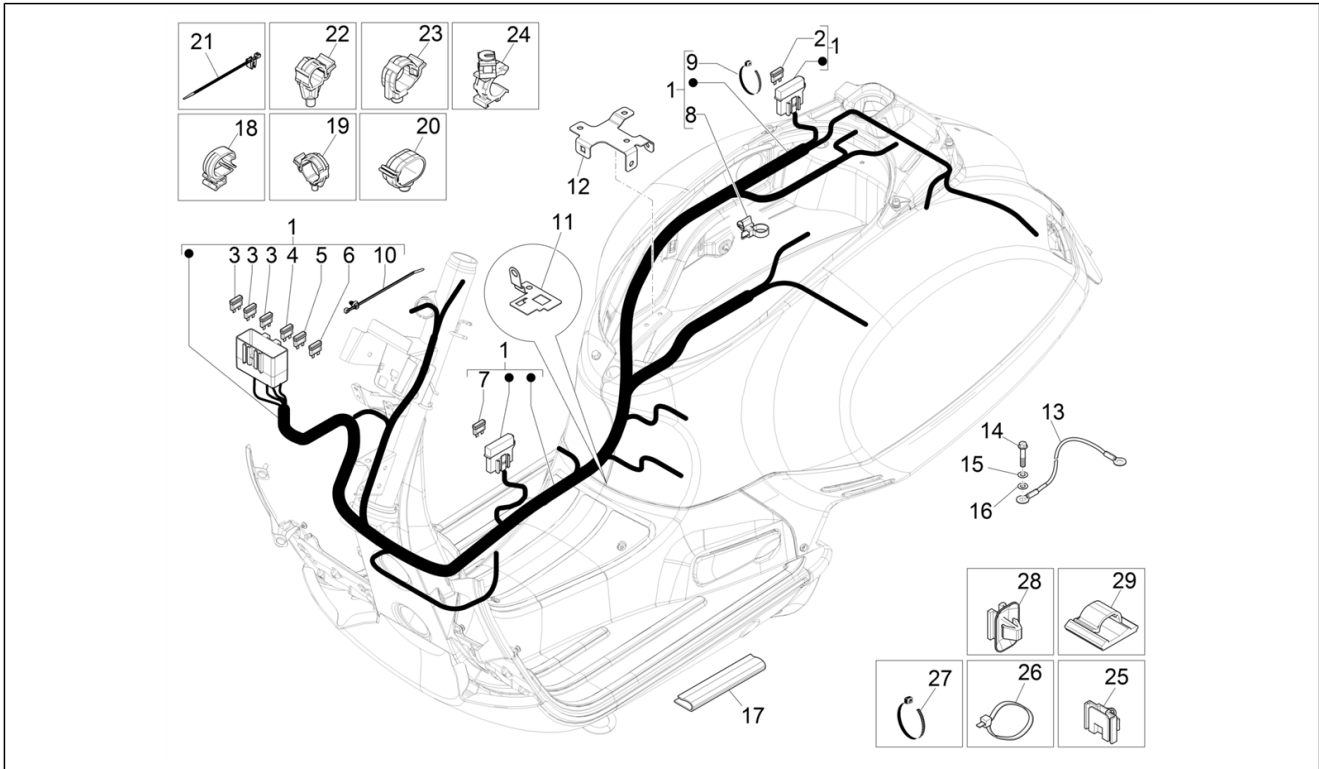

Group	Electrical system
Code	06.08
Description	Main cable harness
Service	1

Pos.	Code	Description	Qty	Variants
9	145298	Lock-strap L= 180 mm	2	
10	1D001143	Wiring clip	5	
11	641532	Fusebox bracket	1	
12	1B003953	Connectors support bracket	1	
13	584843	Ground cable	1	
14	641204	Tri/lobed hexagonal self-tapping screw	1	
15	016406	Spring washer 6,4x11,8x1	1	
16	003056	Flat washer 6,4x12x1	1	
17	CM077703	Guard	4	
18	CM013201	Spring	3	
18	CM013202	Pipes/cables retainer spring	1	
19	CM006906	Non return spring L=33	1	
19	CM006907	Pipes/cables retainer spring L=16	1	
20	CM006904	Non return spring l=27	3	
20	CM006912	Non return spring	1	
21	668762	Hose clamp	1	
22	CM006910	Molletta	1	
23	CM006908	Non return spring L=23	1	
24	CM017811	Non return spring	1	
25	641599	Plugs spring	1	
26	145298	Lock-strap L= 180 mm	11	
27	257134	Lock-strap L=277	7	
28	B005629	Molletta	1	
29	577594	Spring clamp	1