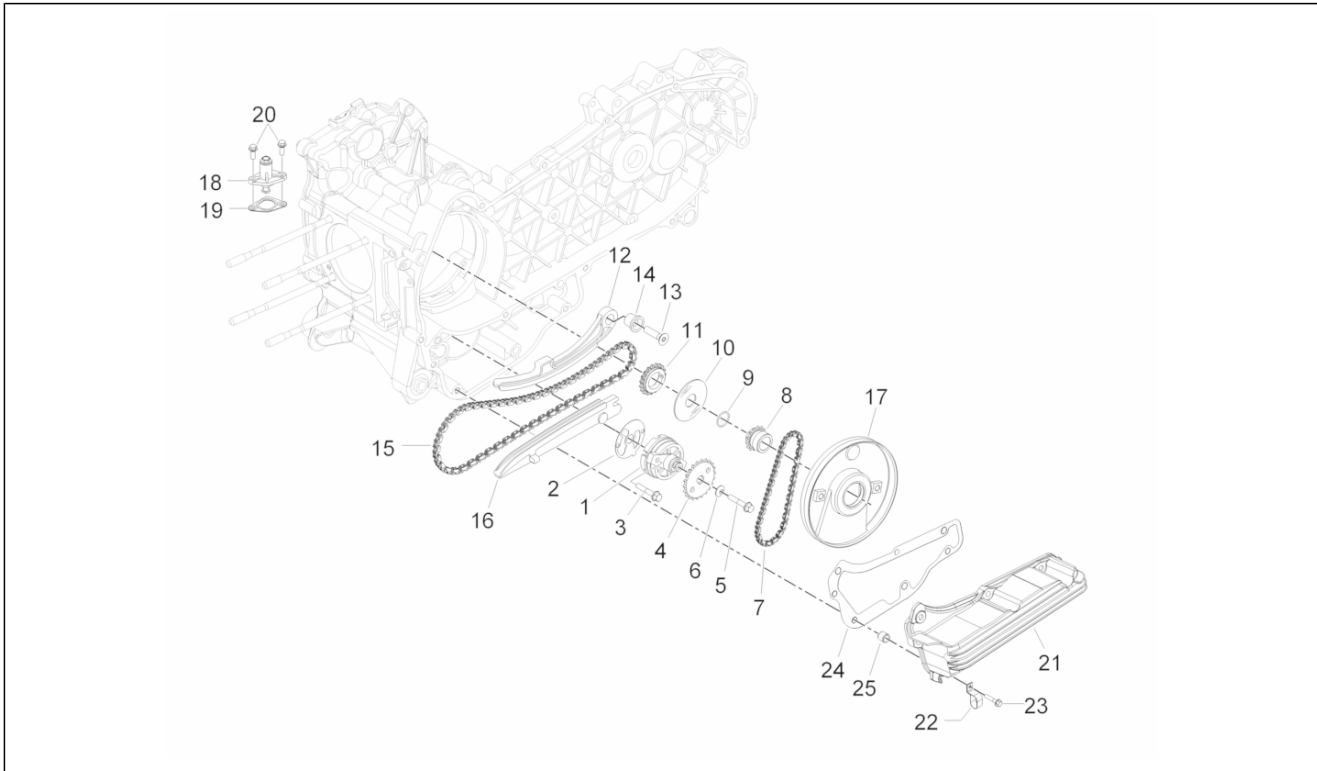

Group	Engine
Code	01.18
Description	Oil pump
Service	1

Pos.	Code	Description	Qty	Variants
1	82948R	Oil pump assembly	1	
2	847929	Carter-oil pump gasket	1	
3	829593	Screw w/ flange M5x35	2	
4	287913	Oil pump gear	1	
5	B016426	Screw w/ flange M6x14	1	
6	436695	Belleville spring Ø6,4xØ20x2	1	
7	82649R	Oil pump chain	1	
8	82783R	Oil pump control pinion	1	
9	825952	O-Ring seal ring	1	
10	483918	Oil seal washer	1	
11	82782R	Timing chain pinion	1	
12	1A011207	Chain tensioner rod	1	
13	B016774	Flanged hexagon screw M6x25	1	
14	485868	Chain tensioner rod spacer	1	
15	82723R	Camshaft chain	1	
16	1A005928	Fixed pad	1	
17	847116	Timing system cover	1	
18	847277	Complete chain tensioner	1	
19	847928	Cylinder/chain tensioner gasket	1	
20	B016777	Screw w/ flange M6x16	2	
21	1A012834	Motor oil cup	1	
22	564629	Hose clamp	1	
23	B016792	Screw w/ flange M6x30	7	
24	846098	Gasket	1	
25	277916	Locating dowel Ø7,5x12	3