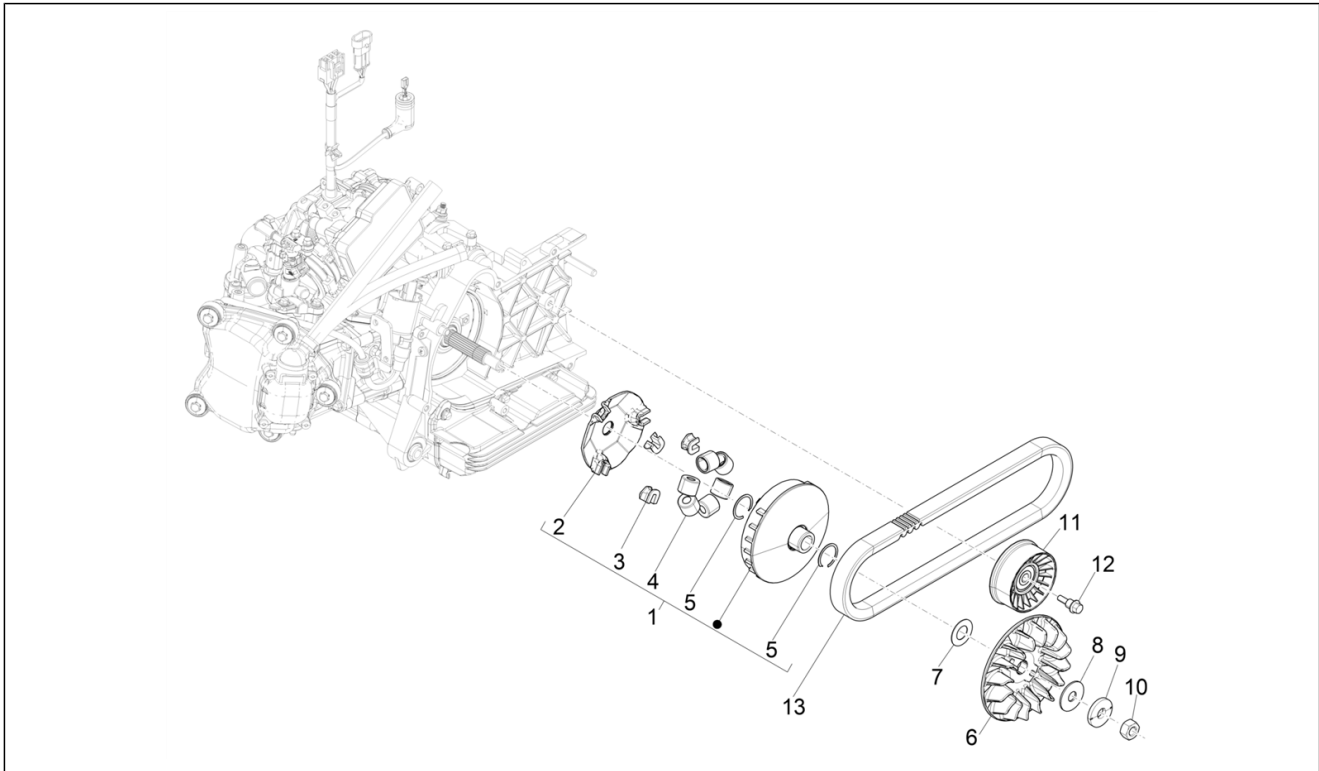

Group	Engine
Code	01.13
Description	Driving pulley
Service	1

Pos.	Code	Description	Qty	Variants
1	CM294702	Complete roller housing	1	
2	1A012079	Roller contrast	1	
3	1A012092	Sliding block	3	
4	CM294902	Pin roller	6	
5	1A008144	Circlip	1	
6	1A012937	Fixed driving half pulley	1	
7	434885	Plain washer 17x32x1	1	
8	840533	Flat washer 12.1x36x2	1	
9	880950	Belleville spring	1	
10	486324	Nut M12x1.25	1	
11	1A012076	Toothed pulley	1	
12	828217	Special screw	1	
13	1A009598	V-belt	1