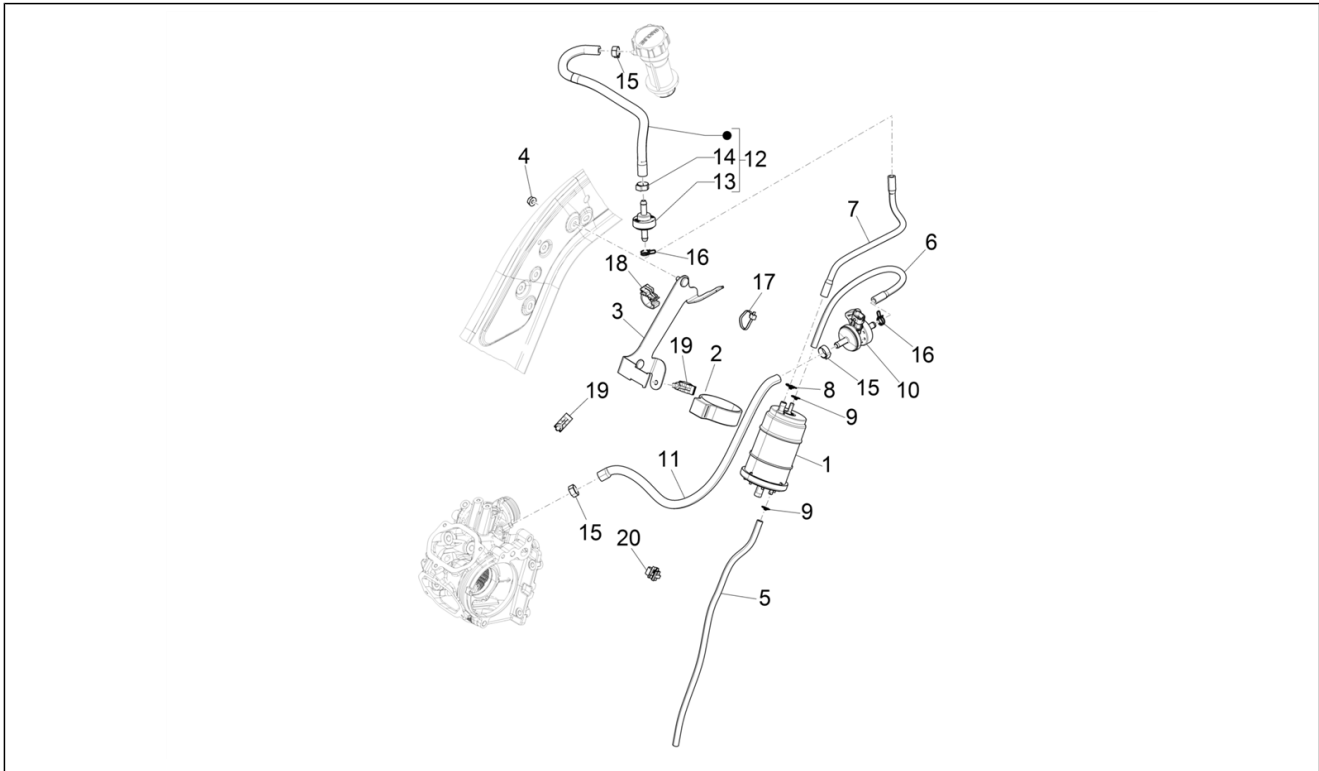

Group	Frame - Plastic parts - Coachwork
Code	02.61
Description	Anti-percolation system
Service	1

Pos.	Code	Description	Qty	Variants
1	1B003695	Canister	1	
2	1B003721	Canister support	1	
3	1B008361	Canister bracket	1	
4	241936	Self locking nut M6	2	
5	CM283427	Fuel tube	1	
6	CM283424	Fuel tube	1	
7	CM283439	pipe	1	
8	CM283702	Hose clamp	1	
9	CM283701	Hose clamp	2	
10	CM2874055	Solenoid valve	1	
11	CM177969	pipe SAE J30 R11-A O R12 1/4" L=510	1	
12	1B008392	Complete breather pipe	1	
13	AP8104614	Pressure valve	1	
14	CM001914	Hose clamp	1	
15	CM001914	Hose clamp	3	
16	CM002905	Hose clamp	2	
17	145298	Lock-strap L= 180 mm	1	
18	CM013202	Pipes/cables retainer spring	1	
19	CM006910	Molletta	2	
20	CM013203	Sheet edge spring	1