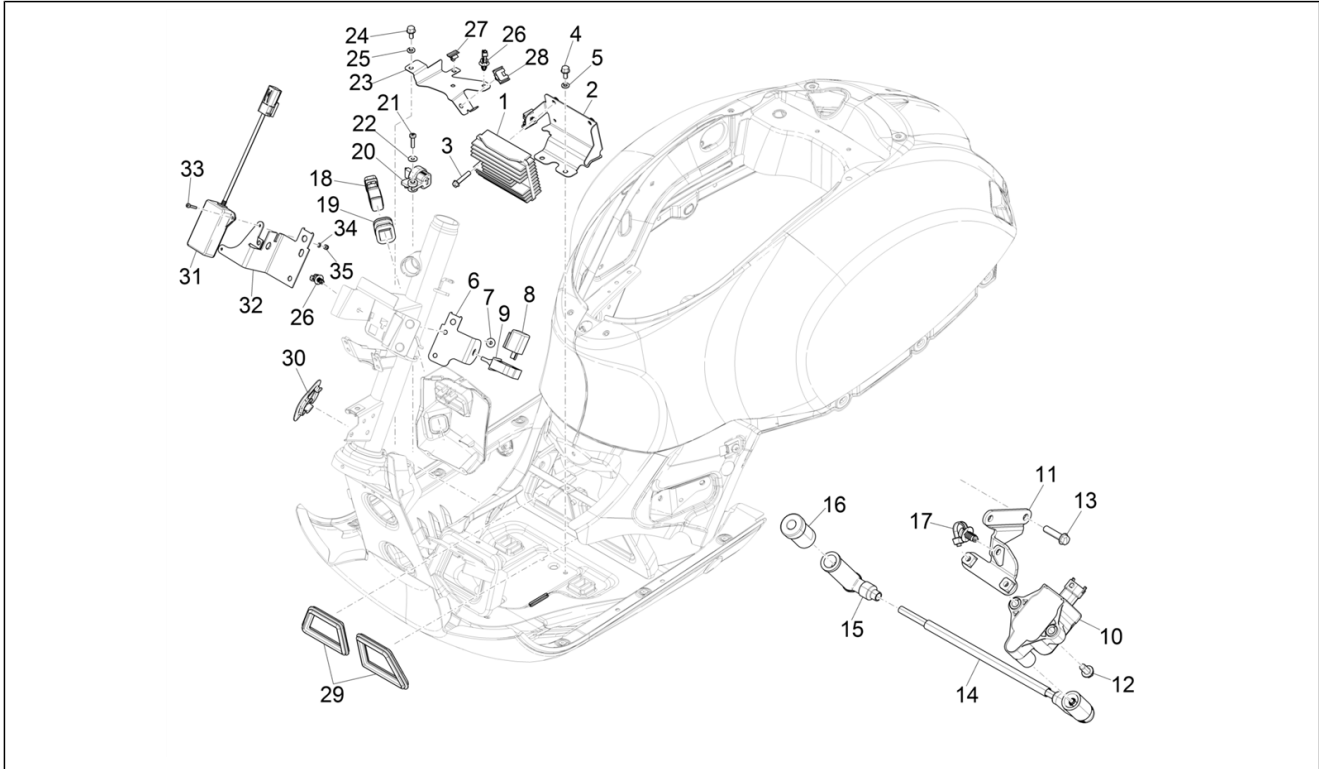

Group	Electrical system
Code	06.06
Description	Voltage Regulators - Electronic Control Units (ecu) - H.T. Coil
Service	1

Pos.	Code	Description	Qty	Variants
28	641599	Plugs spring	1	
29	1B003958	Diaphragm protection	2	
30	1B003939	RH frame protection	1	
31	2D0005355	Multimedia ECU	1	Colour:Matt Black 99/C[99/C] Model version:Supertech[T] Country:europe[EU] Colour:Grey Blue matt - G02[G02] Model version:Supertech[T] Country:europe[EU]
32	1B006789	Bulb device bracket	1	Colour:Matt Black 99/C[99/C] Model version:Supertech[T] Country:europe[EU] Colour:Grey Blue matt - G02[G02] Model version:Supertech[T] Country:europe[EU]
33	615795	TCCEI screw M3x16	2	Colour:Matt Black 99/C[99/C] Model version:Supertech[T] Country:europe[EU] Colour:Grey Blue matt - G02[G02] Model version:Supertech[T] Country:europe[EU]
34	013836	Washer	2	Colour:Matt Black 99/C[99/C] Model version:Supertech[T] Country:europe[EU] Colour:Grey Blue matt - G02[G02] Model version:Supertech[T] Country:europe[EU]
35	B005195	Self locking nut m3	2	Colour:Matt Black 99/C[99/C] Model version:Supertech[T] Country:europe[EU] Colour:Grey Blue matt - G02[G02] Model version:Supertech[T] Country:europe[EU]