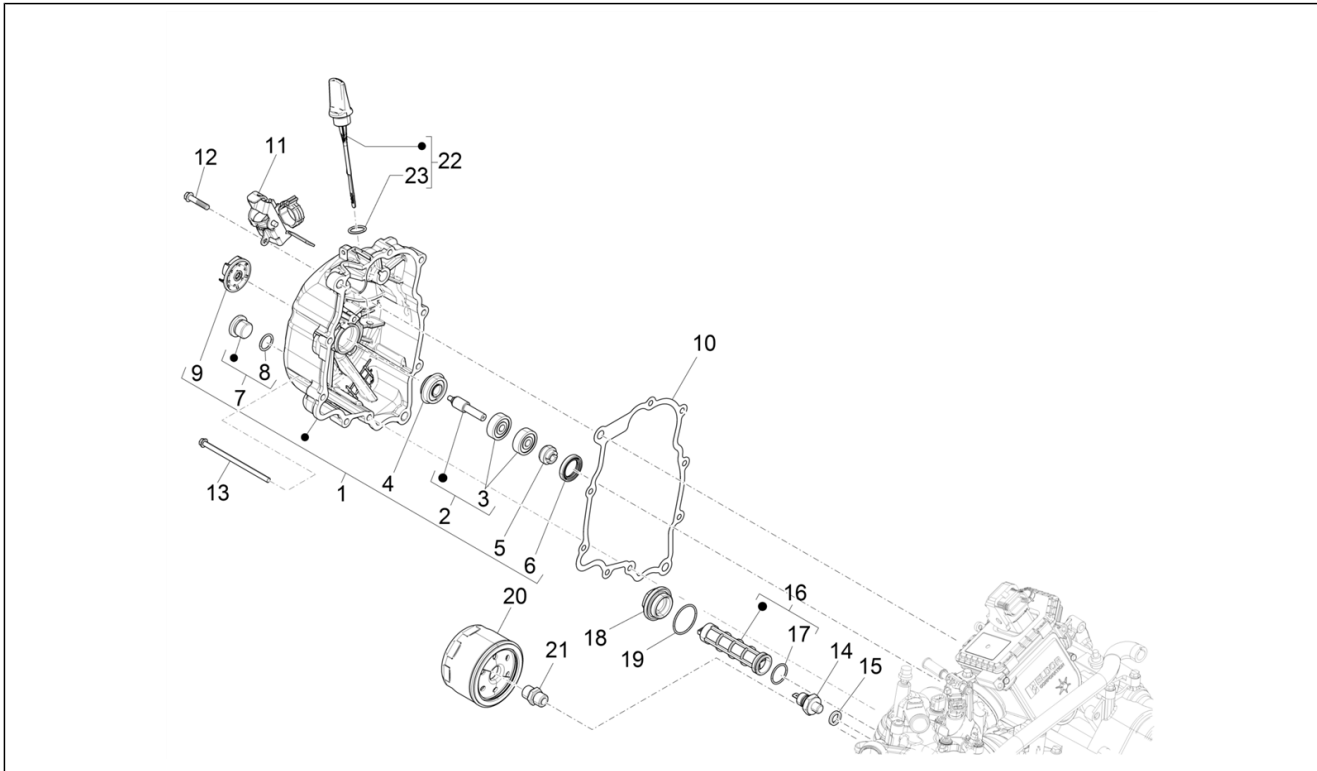

Group	Engine
Code	01.23
Description	Flywheel magneto cover - Oil filter
Service	1

Pos.	Code	Description	Qty	Variants
1	1A0128565	Flywheel cover	1	
2	8447595	Water pump shaft assy.	1	
3	82755R	Bearing 28x8x9	2	
4	82991R	Gasket ring	1	
5	842389	Pump impeller drive key	1	
6	82897R	Gasket ring 20x30x5	1	
7	8290405	Timing plug assembly	1	
8	1A009397	Packing	1	
9	844730	Water pump impeller cpl.	1	
10	840504	Flywheel housing cover gasket	1	
11	1A0183125	Cable support bracket	1	
12	414838	screw M6x35	9	
13	B016807	screw M6x112,5	1	
14	1D001138	Minimum oil pressure sensor	1	
15	1A011500	Washer 10,5X17X1,5	1	
16	843568	Intake oil filter	1	
17	288474	O-ring 20,35x1,78	1	
18	826165	Oil filter plug	1	
19	285536	O-ring 31,47x1,78	1	
20	82635R	Oil filter	1	
21	840507	Oil filter special screw	1	
22	879081	Oil dipstick	1	
23	1A009397	Packing	1