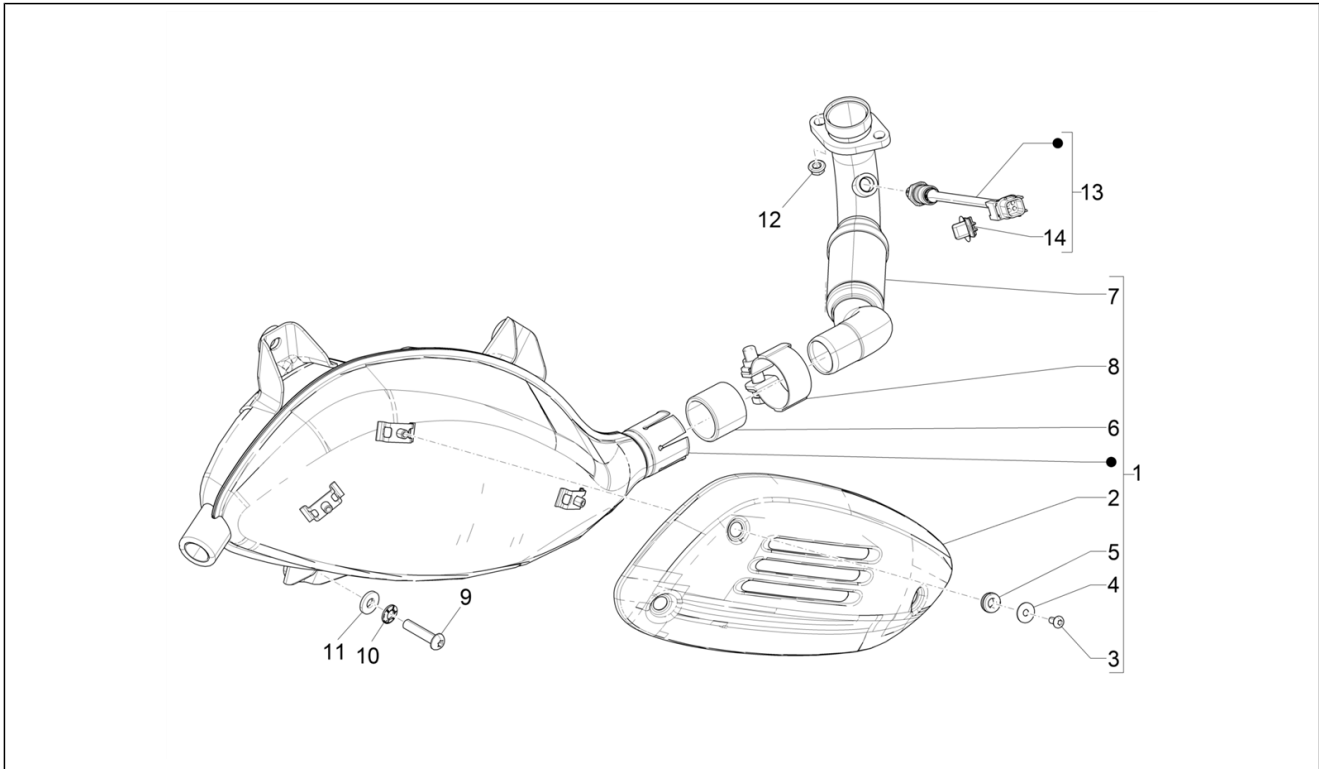

Group	Engine
Code	01.42
Description	Silencer
Service	1

Pos.	Code	Description	Qty	Variants
1	1A0175725	Silencer complete with protection	1	
2	1A011990	Protection	1	
3	599208	Hex screw M8x30	3	
4	844927	Flat washer	3	
5	841782	Rubber spacer	3	
6	8263885	Graphite bushing	1	
7	1A017571	Exhaust manifold	1	
8	8449404	Hose clamp	1	
9	599208	Hex screw M8x30	3	
10	834187	Spring washer 16x8,2x2,2	3	
11	848452	Flat washer 19,3x8,2x2,5	3	
12	436947	Nut	2	
13	1A014335	Lamda sensor	1	
14	1A015201	Clip	1