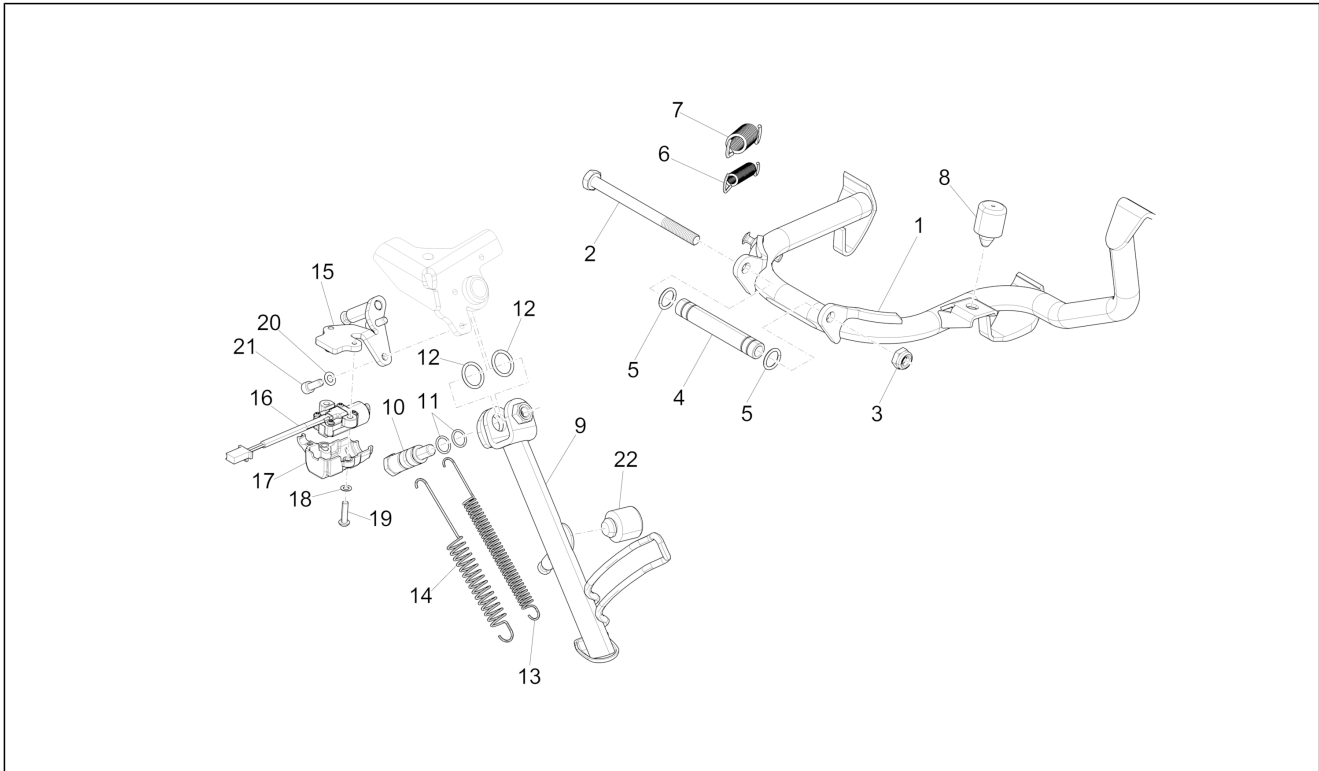

Group	Frame - Plastic parts - Coachwork
Code	02.25
Description	Stand/s
Service	1

Pos.	Code	Description	Qty	Variants
1	1C003936	Centre stand with U.P.	1	
2	030115	Hex screw M10x130	1	
3	002440	Self locking nut M10	1	
4	1C001867	Spacer	1	
5	273754	O-ring	2	
6	582850	Internal lateral stand spring	1	
7	582851	Lateral stand spring	1	
8	1C002702	Pad	1	
9	1C003398	Side Stand with i.p.	1	
10	1C000384	Stand pin	1	
11	434947	O-ring 12,42x1	2	
12	191189	Gasket	2	
13	599561	Spring	1	
14	295789	Spring	1	
15	1C000368	Support bracket sensor	1	
16	1D0019356	Side stand switch	1	
17	1C000518	Guard	1	
18	016343	Washer	2	
19	B016808	Torx Screw M5x20	2	
20	006976	Spring washer 12x6,4x0,5	2	
21	709099	Hex socket screw M6x16	2	
22	967351	Pad	1