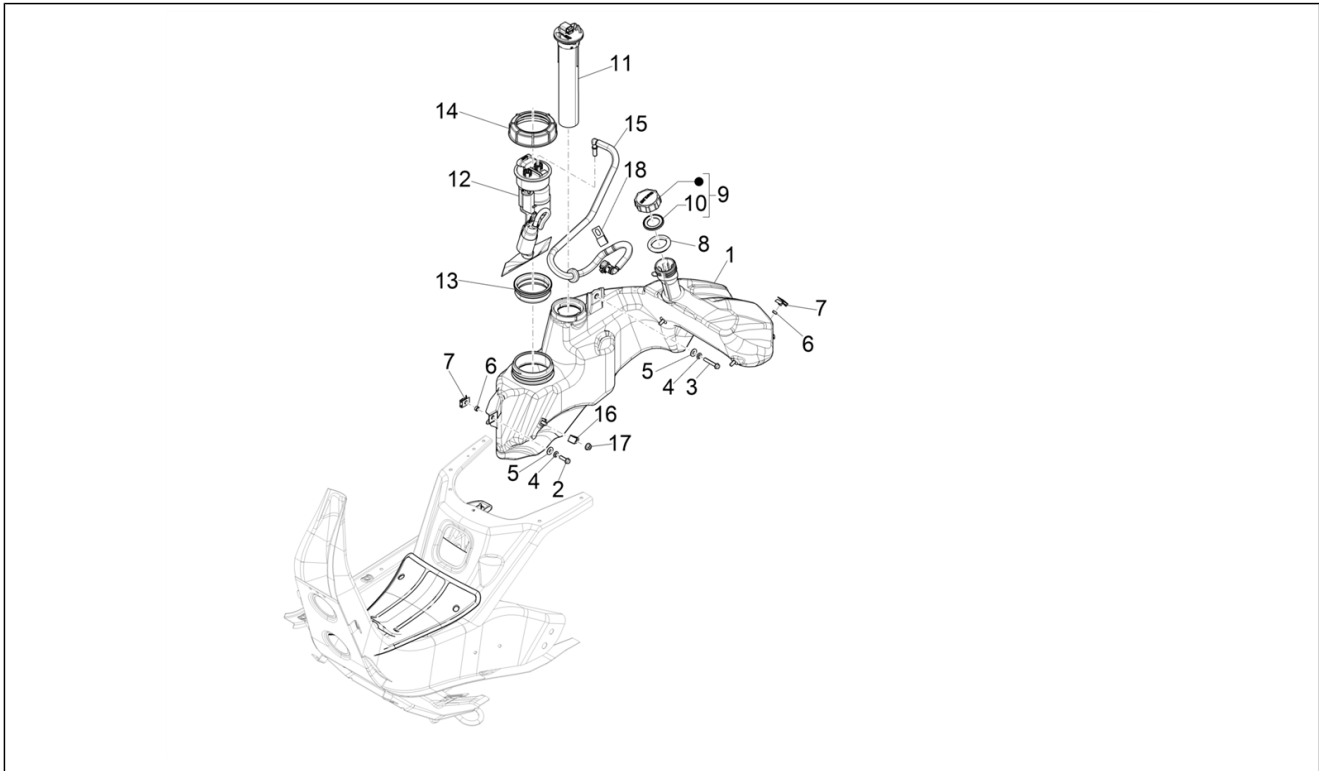

Group	Frame - Plastic parts - Coachwork
Code	02.47
Description	Fuel tank
Service	1

Pos.	Code	Description	Qty	Variants
1	621582	Fuel tank	1	
2	018639	Hex screw M6x20	2	
3	414838	screw M6x35	1	
4	016406	Spring washer 6,4x11,8x1	3	
5	013880	Flat washer 16x6,5x1,5	3	
6	623162	Spacer	2	
7	254485	Spring plate M6	2	
8	1B004806	Fuel tank gasket	1	
9	656022	Plug	1	
10	656021	Tank cover gasket	1	
11	CM025707	Indicator fuel level	1	
12	1D003554R	Fuel pump	1	
13	656003	Gasket	1	
14	576546	Ring nut	1	
15	1B004592R	Fuel pipe complete with joints	1	
16	1B001615	Hose clamp	1	
17	012138	Self locking nut	1	
18	675510	Hose clamp	1