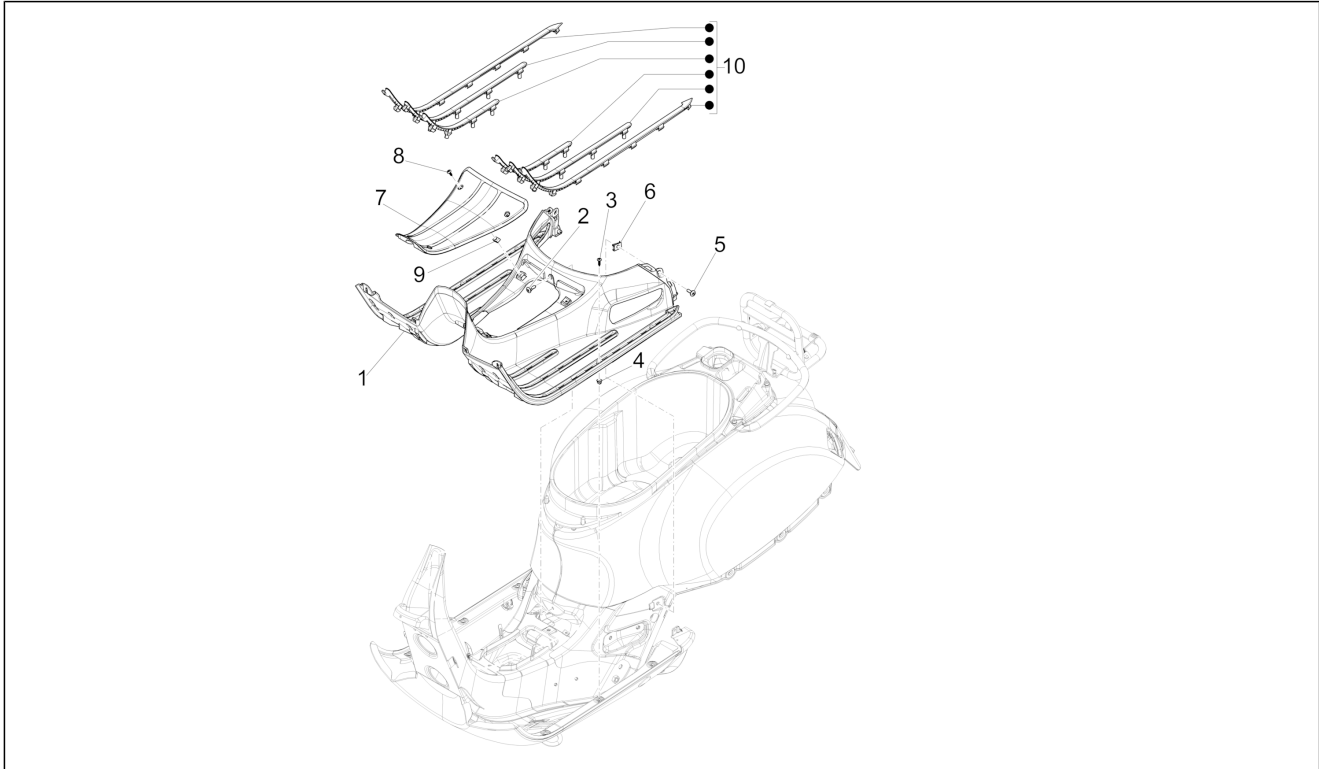

Group	Frame - Plastic parts - Coachwork
Code	02.31
Description	Central cover - Footrests
Service	1

Pos.	Code	Description	Qty	Variants
7	1B001014	Battery cover	1	
8	CM178601	Self tapping screw D4.2x16	4	
9	CM017410	Spring plate	4	
10	656648	Kit strips, footboard	1