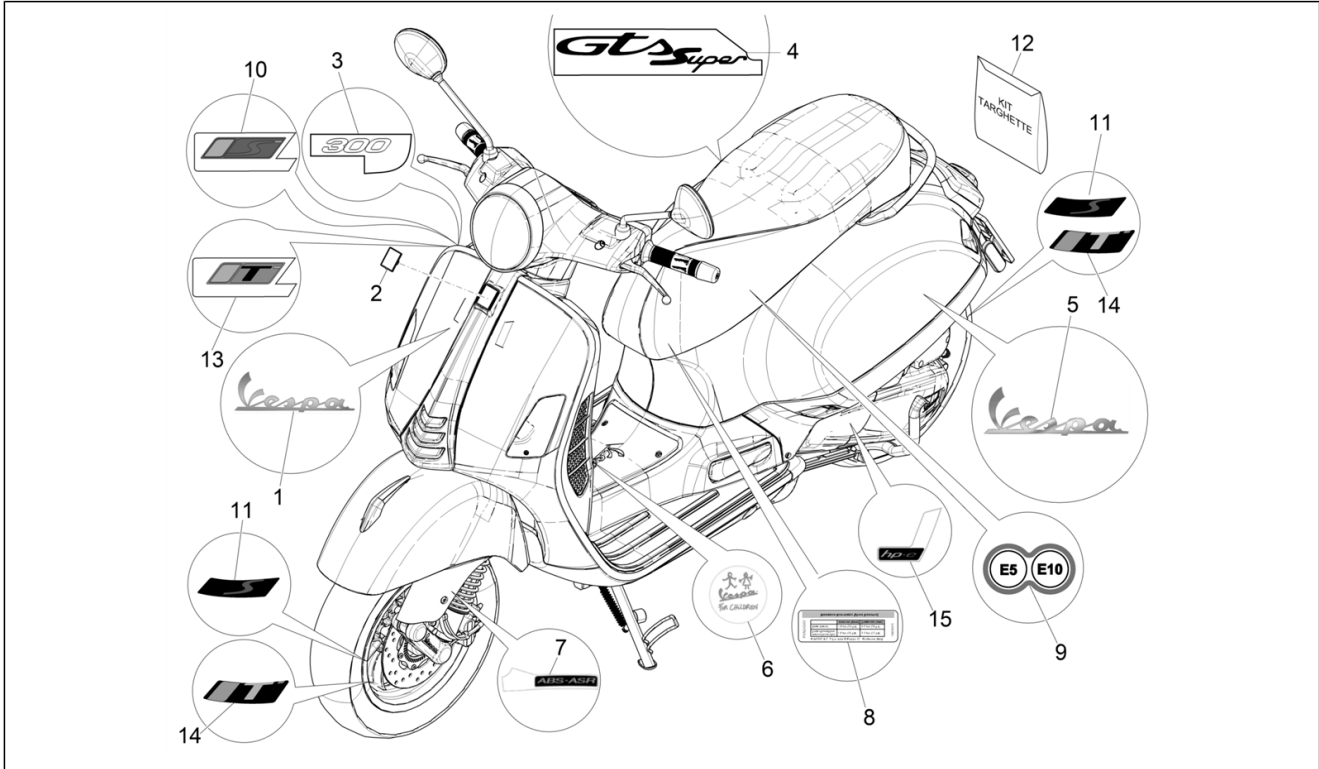

Group	Frame - Plastic parts - Coachwork
Code	02.38
Description	Plates - Emblems
Service	1

Pos.	Code	Description	Qty	Variants
1	656219	""""Vespa"" front label"	1	
2	576464	Shield "Piaggio"	1	
3	2H003205	Adhesive dataplate "300"	1	
4	2H003199000A2	Name plate "GTS SUPER"	1	Colour: Matt Black 99/C[99/C] Model version: Supertech[T] Country: europa[EU] Colour: Grey Blue matt - G02[G02] Model version: Supertech[T] Country: europa[EU]
4	2H003199000A1	Name plate "GTS SUPER"	1	Model version: Basic version[B] Colour: Dragon Red 894[894] Country: europa[EU] Model version: Basic version[B] Colour: Yellow 983/A[983/A] Country: europa[EU] Model version: Basic version[B] Colour: White 544[544] Country: europa[EU] Model version: Basic version[B] Colour: Black 94[94] Country: europa[EU] Model version: "Sport" version[SP] Colour: Matt grey 707/C[707/C] Country: europa[EU] Colour: D3 - 281 BLUE[281] Model version: "Sport" version[SP] Country: europa[EU] Model version: "Sport" version[SP] Colour: White 544[544] Country: europa[EU]
5	656220	""""Vespa"" lateral label"	1	
6	1B001078	Name plate "Vespa For children"	1	
7	1B001417	Adhesive dataplate ABS-ASR	1	
8	1G000161	Tyre pressure label	1	