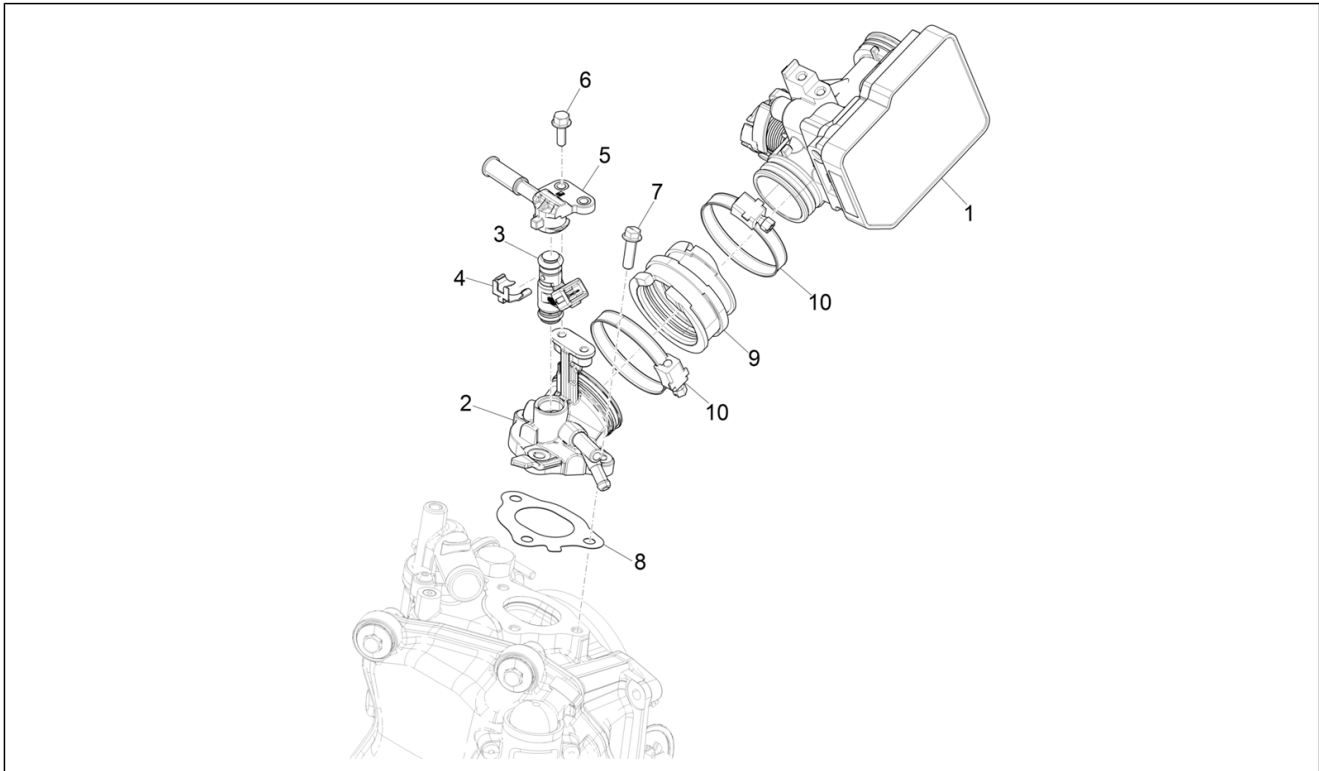

Group	Engine
Code	01.36
Description	Throttle body - Injector - Induction joint
Service	1

Pos.	Code	Description	Qty	Variants
1	CM31620245	Throttle body with E.C.U.	1	Colour:Matt Black 99/C[99/C] Model version:Supertech[T] Country:europa[EU] Colour:Grey Blue matt - G02[G02] Model version:Supertech[T] Country:europa[EU]
1	CM316201	Throttle body with E.C.U.	1	Model version:Basic version[B] Colour:Dragon Red 894[894] Country:europa[EU] Model version:Basic version[B] Colour: Yellow 983/A[983/A] Country:europa[EU] Model version:Basic version[B] Colour:White 544[544] Country:europa[EU] Model version:Basic version[B] Colour:Black 94[94] Country:europa[EU] Model version:"Sport" version[SP] Colour:Matt grey 707/C[707/C] Country:europa[EU] Colour:D3 - 281 BLUE[281] Model version:"Sport" version[SP] Country:europa[EU] Model version:"Sport" version[SP] Colour:White 544[544] Country:europa[EU]
1	CM291701	Throttle body with E.C.U.	1	
2	1A018515	Induction joint with U.P.	1	
3	CM291201	Injector	1	
4	849898	Spring	1	
5	1A013640	Injector support	1	
6	830061	Screw w/ flange M5x16	2	
7	018639	Hex screw M6x20	3