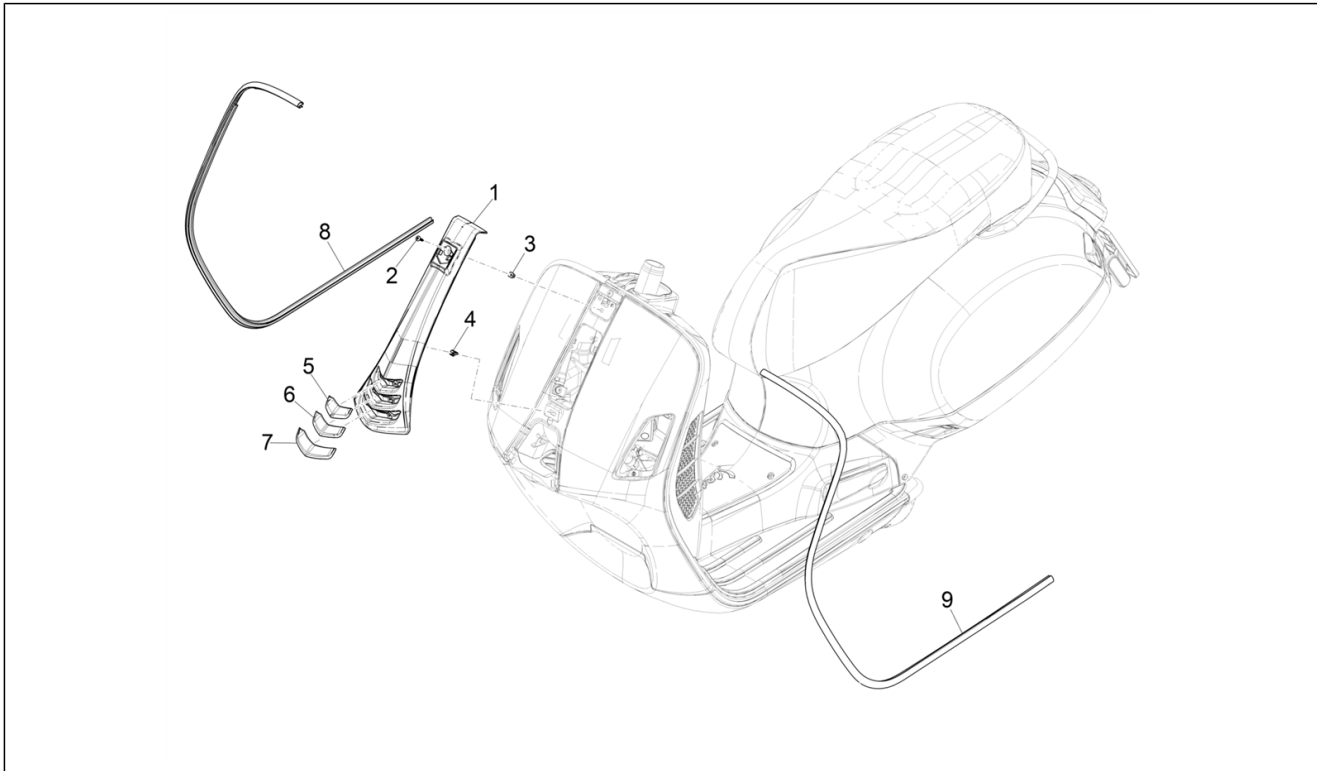

Group	Frame - Plastic parts - Coachwork
Code	02.26
Description	Front shield
Service	1

Pos.	Code	Description	Qty	Variants
1	1B006684000NV	Painted steering cover	1	Colour:Matt Black 99/C[99/C] Model version:Supertech[T] Country:europa[EU]
1	1B006684000G02	Painted steering cover	1	Colour:Grey Blue matt - G02[G02] Model version:Supertech[T] Country:europa[EU]
1	1B00668400090	Painted steering cover	1	Model version:Basic version[B] Colour:Black 94[94] Country:europa[EU]
1	1B006684000LD	Painted steering cover	1	Model version:Basic version[B] Colour: Yellow 983/A[983/A] Country:europa[EU]
1	1B006684000R7	Painted steering cover	1	Model version:Basic version[B] Colour:Dragon Red 894[894] Country:europa[EU]
1	1B006684000BR	Painted steering cover	1	Model version:Basic version[B] Colour:White 544[544] Country:europa[EU] Model version:"Sport" version[SP] Colour:White 544[544] Country:europa[EU]
1	1B006684000D03	Painted steering cover	1	Colour:D3 - 281 BLUE[281] Model version:"Sport" version[SP] Country:europa[EU]
1	1B006684000HQ	Painted steering cover	1	Model version:"Sport" version[SP] Colour:Matt grey 707/C[707/C] Country:europa[EU]
1	1B0066844	Steering cover	1	
2	CM179101	Self-tapping screw	1	
3	199190	Expansion plug	1	
4	D9004468091	Gripper clip	3	
5	1B005775000LD	Upper emblem	1	Colour:Matt Black 99/C[99/C] Model version:Supertech[T]