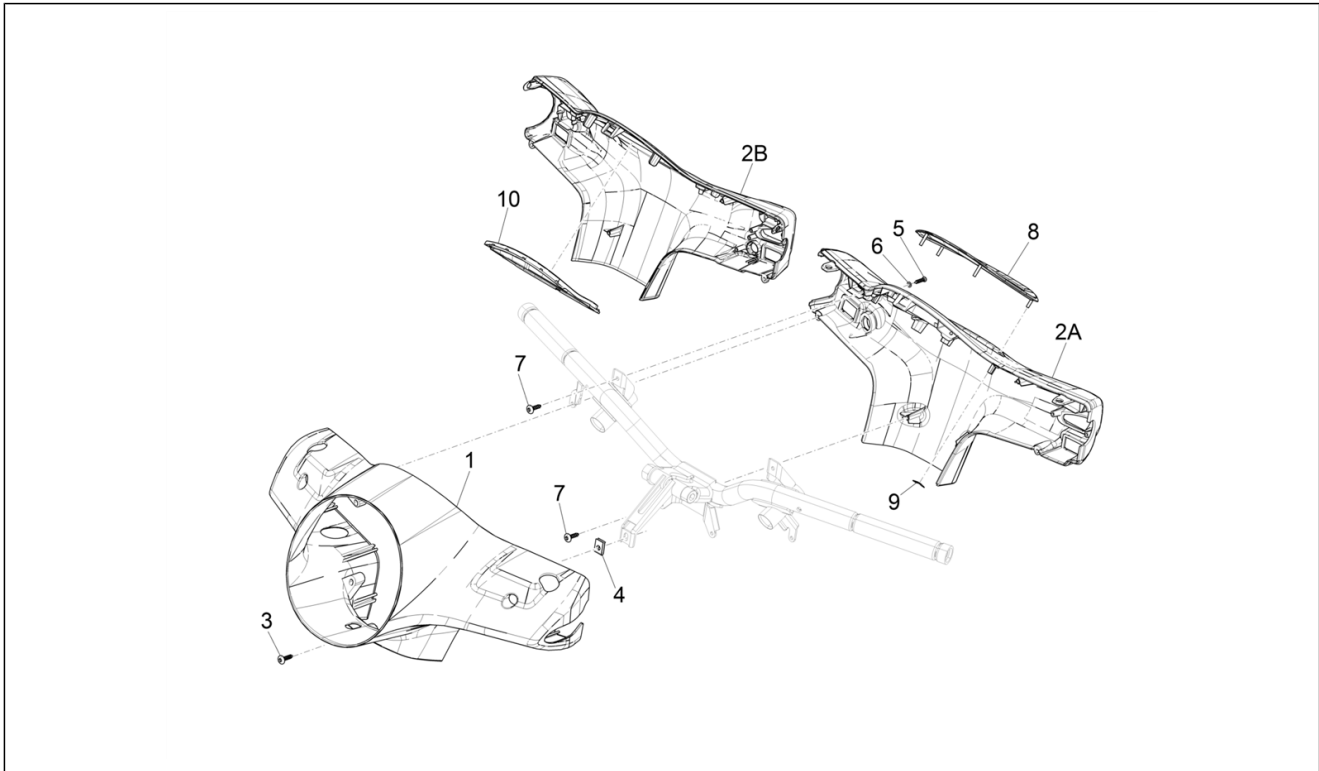

Group	Handlebars/Steering
Code	03.01
Description	Handlebars coverages
Service	1

Pos.	Code	Description	Qty	Variants
2A	1B006323	Rear handlebars cover	1	
2A	1B006323000HQ	Handlebar rear cover	1	Model version:"Sport" version[SP] Colour:Matt grey 707/C[707/C] Country:europa[EU]
2A	1B006323000BR	Rear handlebars cover	1	Model version:Basic version[B] Colour:White 544[544] Country:europa[EU] Model version:"Sport" version[SP] Colour:White 544[544] Country:europa[EU]
2A	1B00632300090	Rear handlebars cover	1	Model version:Basic version[B] Colour:Black 94[94] Country:europa[EU]
2A	1B006323000D03	Handlebar rear cover	1	Colour:D3 - 281 BLUE[281] Model version:"Sport" version[SP] Country:europa[EU]
2B	1B005762	Handlebar rear cover	1	
2B	1B005762000NV	Handlebar rear cover	1	Colour:Matt Black 99/C[99/C] Model version:Supertech[T] Country:europa[EU]
2B	1B005762000G02	Handlebar rear cover	1	Colour:Grey Blue matt - G02[G02] Model version:Supertech[T] Country:europa[EU]
3	CM178604	Self-tap screw	1	
4	CM017409	Spring plate	1	
5	294678	Self tapping screw 3.5x16	2	
6	003053	Washer	2	
7	CM180701	Self tapping screw D4x16	4	
8	1B001096	Instrument panel frame	1	Model version:Basic version[B] Colour:Dragon Red 894[894] Country:europa[EU] Model version:Basic version[B] Colour: Yellow 983/A[983/A]