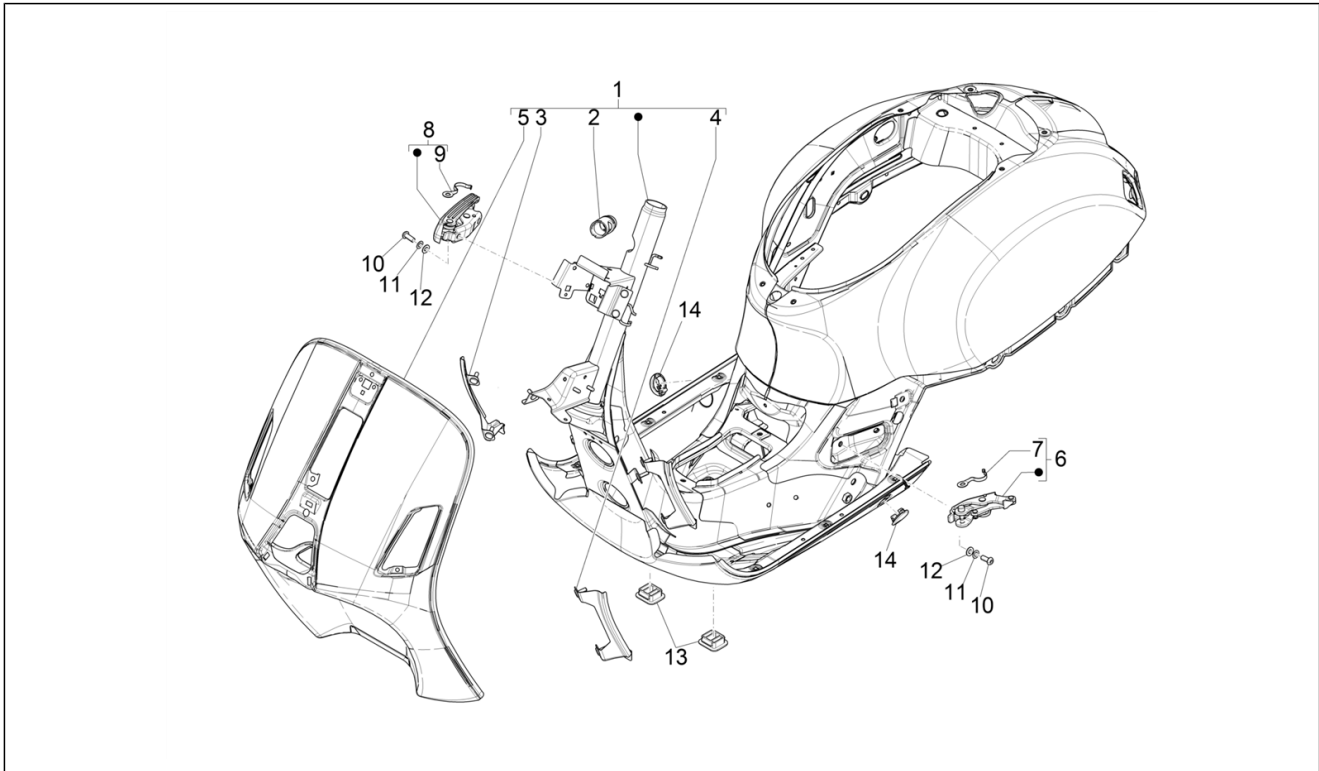

Group	Frame - Plastic parts - Coachwork
Code	02.01
Description	Frame/bodywork
Service	1

Pos.	Code	Description	Qty	Variants
1	1B005757500LD	Body with U.P., painted	1	Model version:Basic version[B] Colour: Yellow 983/A[983/A] Country:europe[EU]
1	1B005757500G02	Body with U.P., painted	1	Colour:Grey Blue matt - G02[G02] Model version:Supertech[T] Country:europe[EU]
1	1B005757000NV	Body with U.P., painted	1	Colour:Matt Black 99/C[99/C] Model version:Supertech[T] Country:europe[EU]
1	1B005757500D03	Body with U.P., painted	1	Colour:D3 - 281 BLUE[281] Model version:"Sport" version[SP] Country:europe[EU]
1	1B005757500HQ	Body with U.P., painted	1	Model version:"Sport" version[SP] Colour:Matt grey 707/C[707/C] Country:europe[EU]
1	1B00575750090	Body with U.P., painted	1	Model version:Basic version[B] Colour:Black 94[94] Country:europe[EU]
1	1B005757500BR	Body with U.P., painted	1	Model version:Basic version[B] Colour:White 544[544] Country:europe[EU] Model version:"Sport" version[SP] Colour:White 544[544] Country:europe[EU]
1	1B005757500R7	Body with U.P., painted	1	Model version:Basic version[B] Colour:Dragon Red 894[894] Country:europe[EU]
1	1B0057575	Body with U.P.	1	
2	1B003712	Lock support	1	
3	577398	Not available	1	
4	577397	Not available	1	
5	1B0033315	Front shield	1	
6	57326R	Complete left footrest	1