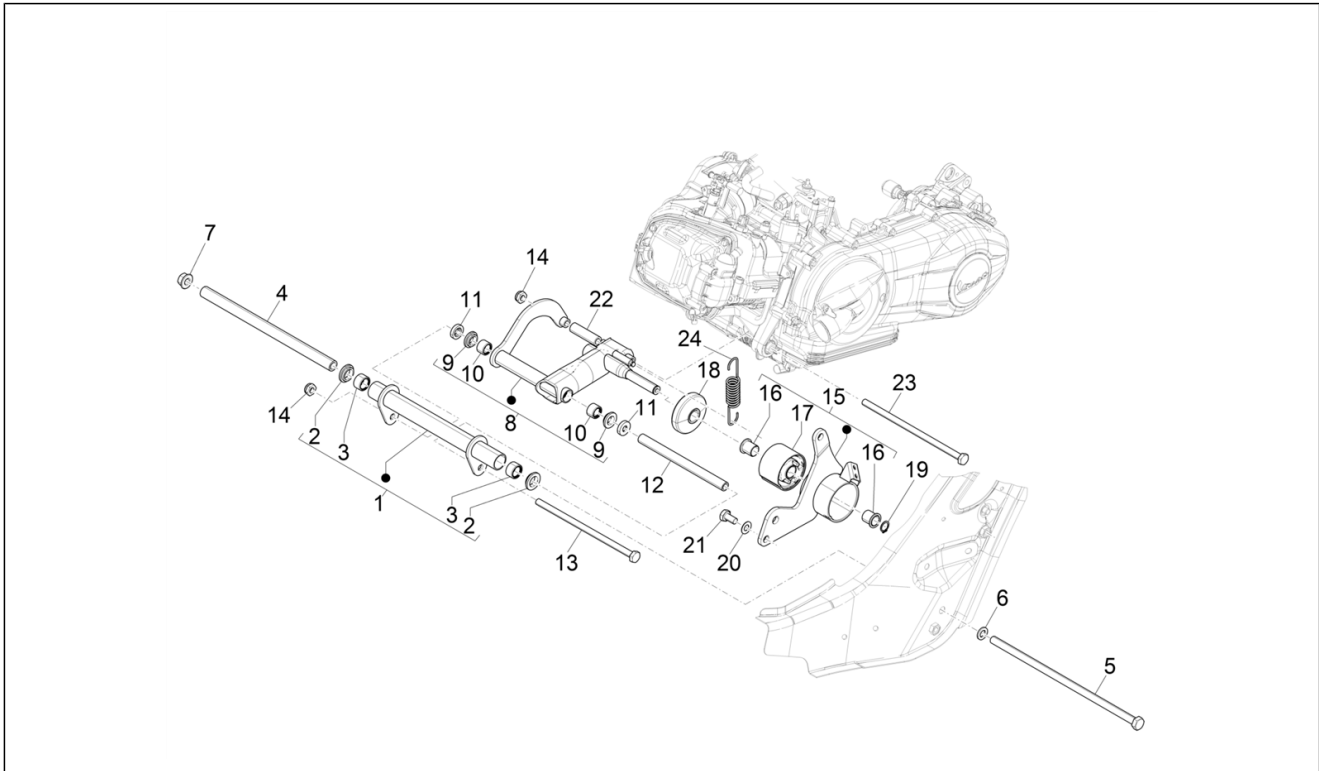

Group	Suspensions - Wheels
Code	04.01
Description	Swinging arm
Service	1

Pos.	Code	Description	Qty	Variants
1	5A000479	Chassis side swinging arm	1	
2	598917	Bush	2	
3	600161	Roller cage	2	
4	597857	Spacer 290.00 mm	1	
5	597914	Hex socket screw M12x324	1	
6	266845	Washer	1	
7	271740	Nut M12	1	
8	1C005766	Complete swinging arm on engine side	1	
9	56127R	Roller cage	2	
10	597317	Bush	2	
11	650755	Spacer	2	
12	CM067806	Spacer 189.00 mm	1	
13	271779	Hex socket screw M10x215	1	
14	002440	Self locking nut M10	2	
15	1C002894	Silentblock support bracket	1	
16	273460	Bush	2	
17	272750	Silent-block	1	
18	599250	Silent-block	1	
19	006416	Circlip	1	
20	012535	Washer	2	
21	031153	Bolt	2	
22	599077	Spacer	1	
23	598237	screw M10x220	1	
24	599059	Spring	1