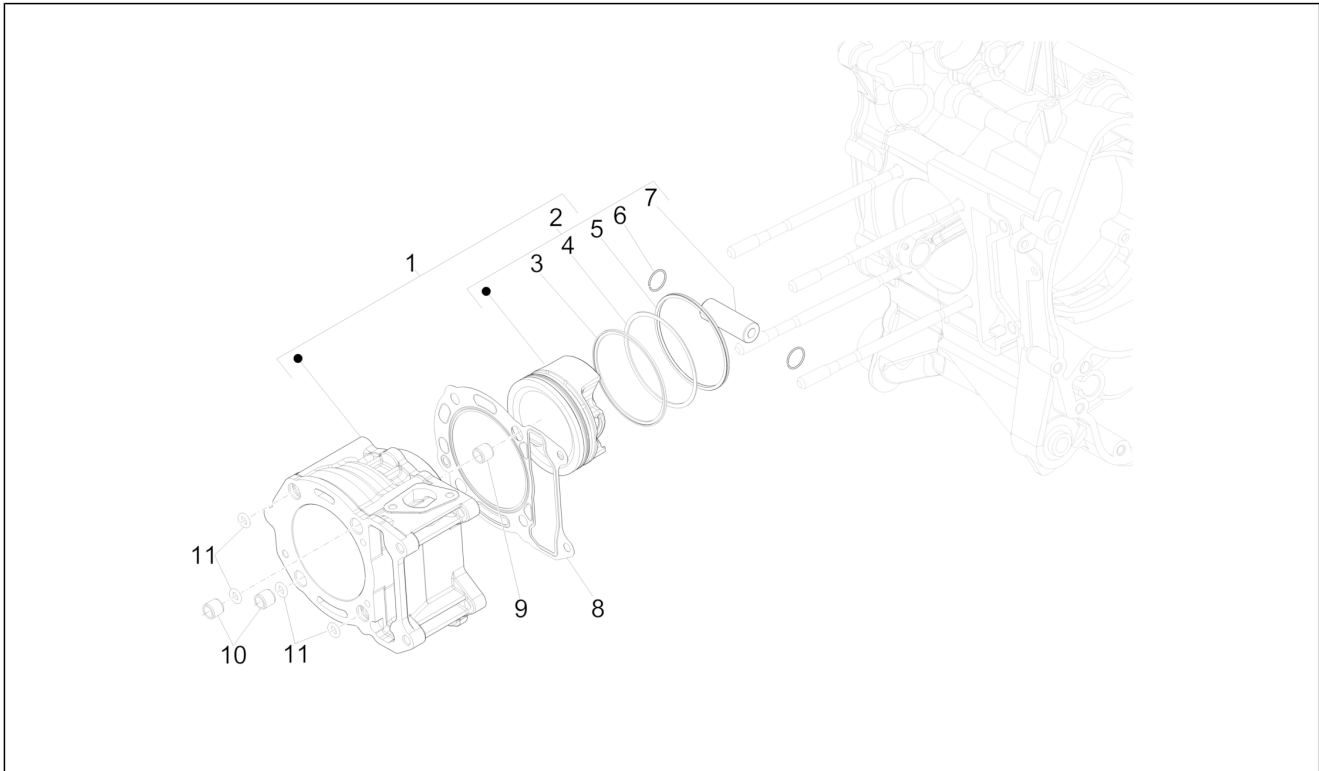

Group	Engine
Code	01.07
Description	Cylinder-piston-wrist pin unit
Service	1

Pos.	Code	Description	Qty	Variants
1	1A013363	Cylinder - piston - pin - parts- rings assembly	1	
2	1A0133640M	Piston + piston pin Cat. 1 "M"	1	
2	1A0133640N	Piston + piston pin Cat. 2 "N"	1	
2	1A0133640O	Piston + piston pin Cat. 3 "O"	1	
2	1A0133640P	Piston + piston pin Cat. 4 "P"	1	
3	1A011379	Compression ring	1	
4	1A013666	Oil scraper section	1	
5	1A013667	Oil scraper section	1	
6	875096	Snap ring	2	
7	875005	Piston pin	1	
8	875113	Cylinder base gasket 0,6 mm	1	
9	277916	Locating dowel Ø7,5x12	2	
10	B015957	Locating dowel	2	
11	B017342	O-ring	4