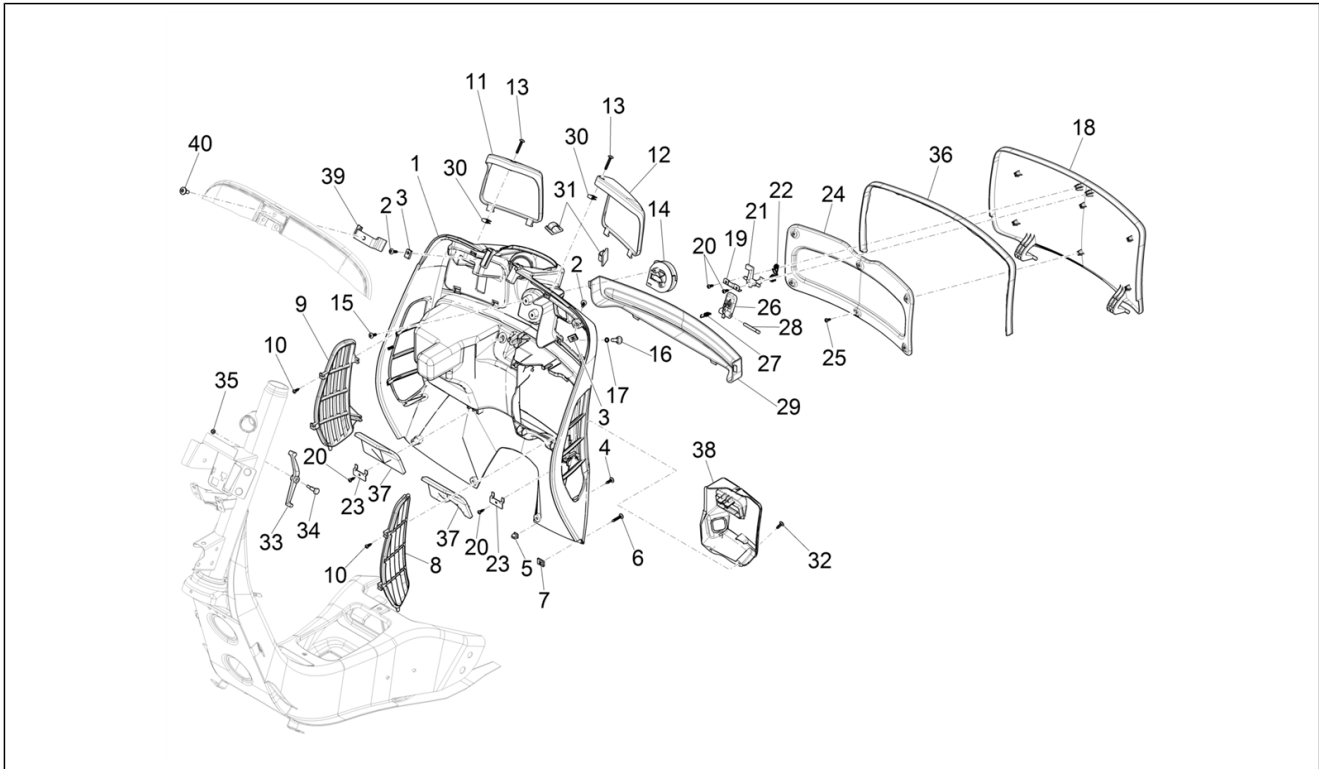

Group	Frame - Plastic parts - Coachwork
Code	02.30
Description	Front glove-box - Knee-guard panel
Service	1

Pos.	Code	Description	Qty	Variants
20	268596	Plug screw	4	
21	575607	Pawl	1	
22	1B003658	Spring	1	
23	257614	Door fixing bracket	2	
24	577468	Counter flap	1	
25	297498	Self tapping screw	3	
26	577861	Lever	1	
27	577399	Spring	1	
28	577400	Pin	1	
29	577447	Rim	1	
30	CM017406	Plate	2	
31	577594	Spring clamp	2	
32	CM178601	Self tapping screw D4.2x16	2	
33	299972	Special screw	1	
34	577453	Lock lever	1	
35	577620	Self locking nut	1	
36	CM006311	Flap packing	1	
37	620693	Sound proof panel	2	
38	1B001752	Top box cover	1	
39	1B005869	plate	1	
40	CM179301	Screw M6x16	1