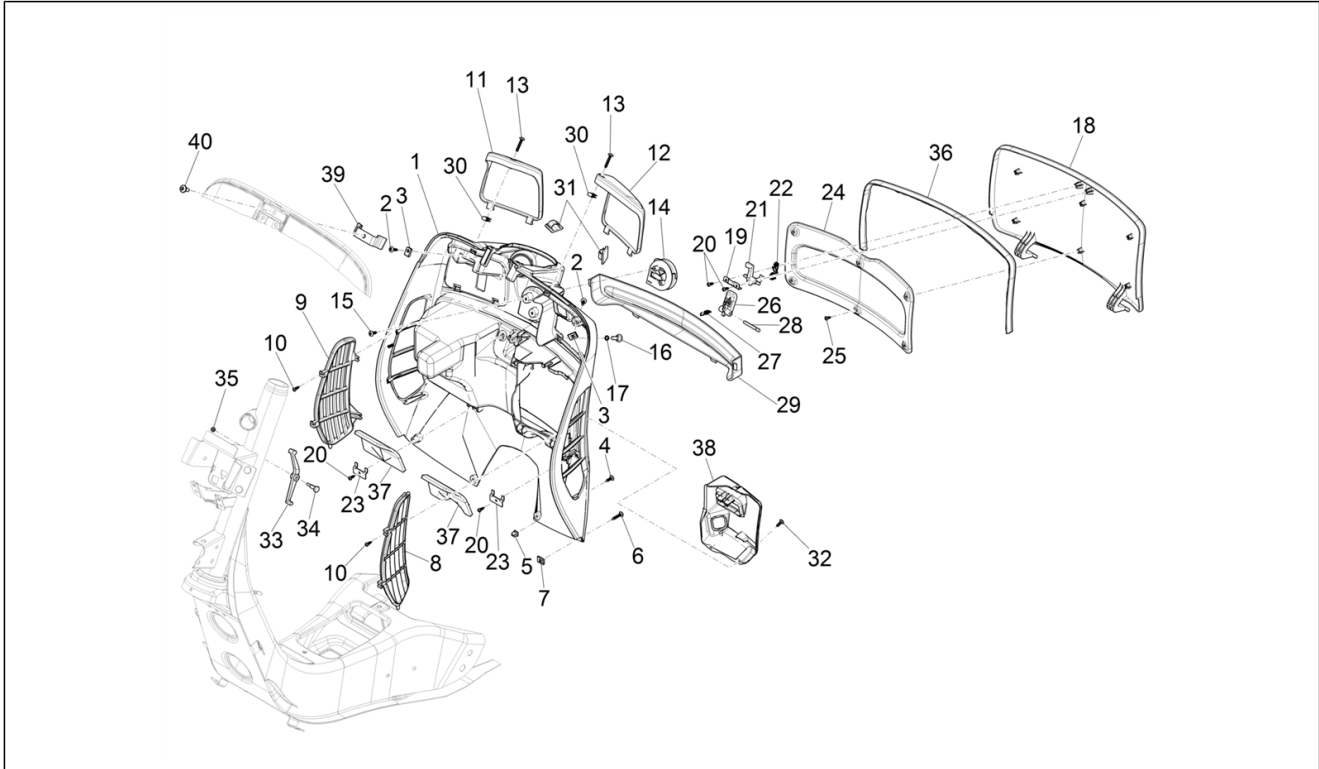

Group	Frame - Plastic parts - Coachwork
Code	02.30
Description	Front glove-box - Knee-guard panel
Service	1

Pos.	Code	Description	Qty	Variants
1	1B005767000G02	Painted front top box	1	Colour:Grey Blue matt - G02[G02] Model version:Supertech[T] Country:europa[EU]
1	1B005767000NV	Painted front top box	1	Colour:Matt Black 99/C[99/C] Model version:Supertech[T] Country:europa[EU]
1	1B005767000D03	Painted front top box	1	Colour:D3 - 281 BLUE[281] Model version:"Sport" version[SP] Country:europa[EU]
1	1B005767000HQ	Painted front top box	1	Model version:"Sport" version[SP] Colour:Matt grey 707/C[707/C] Country:europa[EU]
1	1B005767000LD	Painted front top box	1	Model version:Basic version[B] Colour:Yellow 983/A[983/A] Country:europa[EU]
1	1B005767000BR	Painted front top box	1	Model version:Basic version[B] Colour:White 544[544] Country:europa[EU] Model version:"Sport" version[SP] Colour:White 544[544] Country:europa[EU]
1	1B00576700090	Painted front top box	1	Model version:Basic version[B] Colour:Black 94[94] Country:europa[EU]
1	1B005767000R7	Painted front top box	1	Model version:Basic version[B] Colour:Dragon Red 894[894] Country:europa[EU]
1	1B005767	Front glove comp.	1	
2	CM178604	Self-tap screw	4	
3	CM017408	Plate	2	
4	CM178601	Self tapping screw D4.2x16	2	
5	199190	Expansion plug	2	
6	CM178610	Self-tapping screw	2