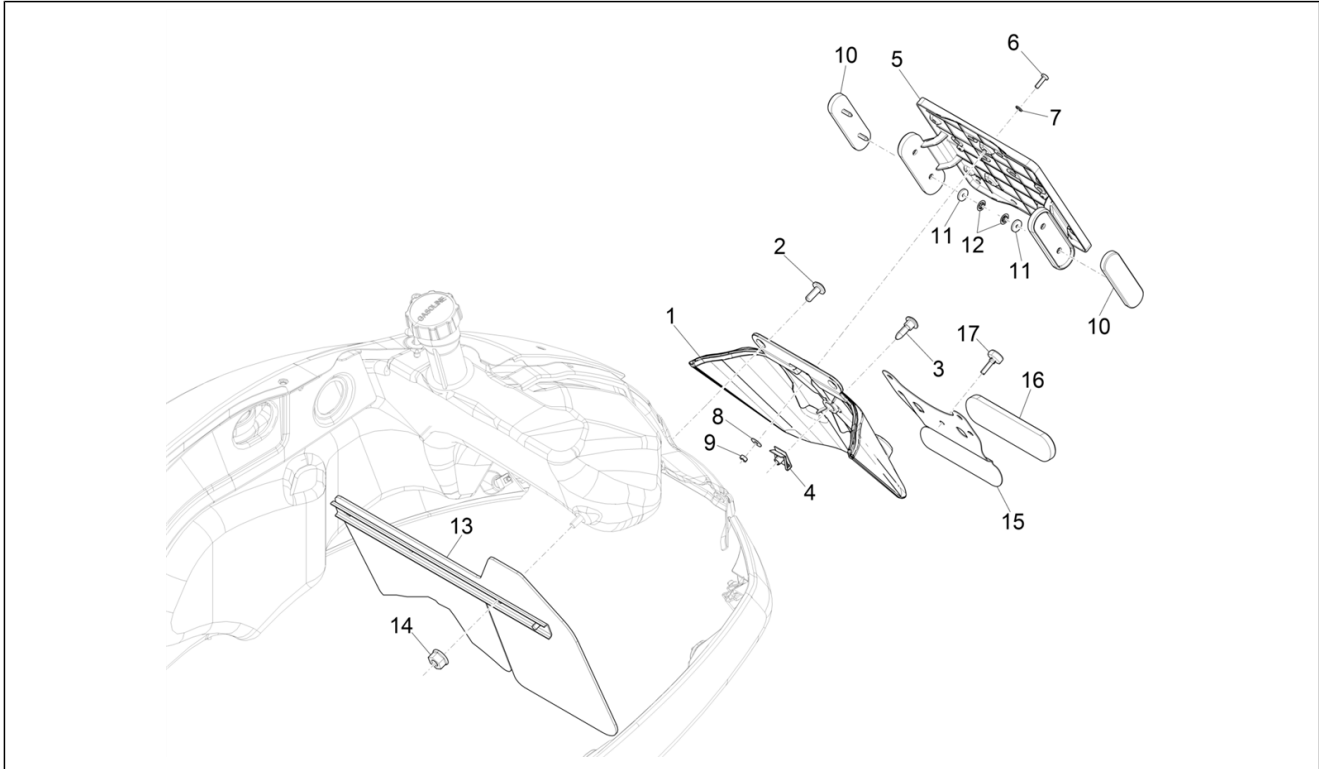

Group	Frame - Plastic parts - Coachwork
Code	02.37
Description	Rear cover - Splash guard
Service	1

Pos.	Code	Description	Qty	Variants
1	1B0057880000C	Rear splash guard	1	Model version:Basic version[B] Colour:Dragon Red 894[894] Country:europa[EU] Model version:Basic version[B] Colour:Yellow 983/A[983/A] Country:europa[EU] Model version:Basic version[B] Colour:White 544[544] Country:europa[EU] Model version:Basic version[B] Colour:Black 94[94] Country:europa[EU] Colour:Matt Black 99/C[99/C] Model version:Supertech[T] Country:europa[EU] Colour:Grey Blue matt - G02[G02] Model version:Supertech[T] Country:europa[EU] Model version:"Sport" version[SP] Colour:Matt grey 707/C[707/C] Country:europa[EU] Colour:D3 - 281 BLUE[281] Model version:"Sport" version[SP] Country:europa[EU] Model version:"Sport" version[SP] Colour:White 544[544] Country:europa[EU]
2	CM179301	Screw M6x16	1	
3	CM179201	Metric screw M6x22	1	
4	254485	Spring plate M6	1	
5	1B006497	License plate	1	
6	015996	Screw M4x12	3	
7	016404	Flat washer 4,2x7,6x0,9	3	
8	013763	Flat washer 4,2x12x1	3	
9	020104	Nut M4	3