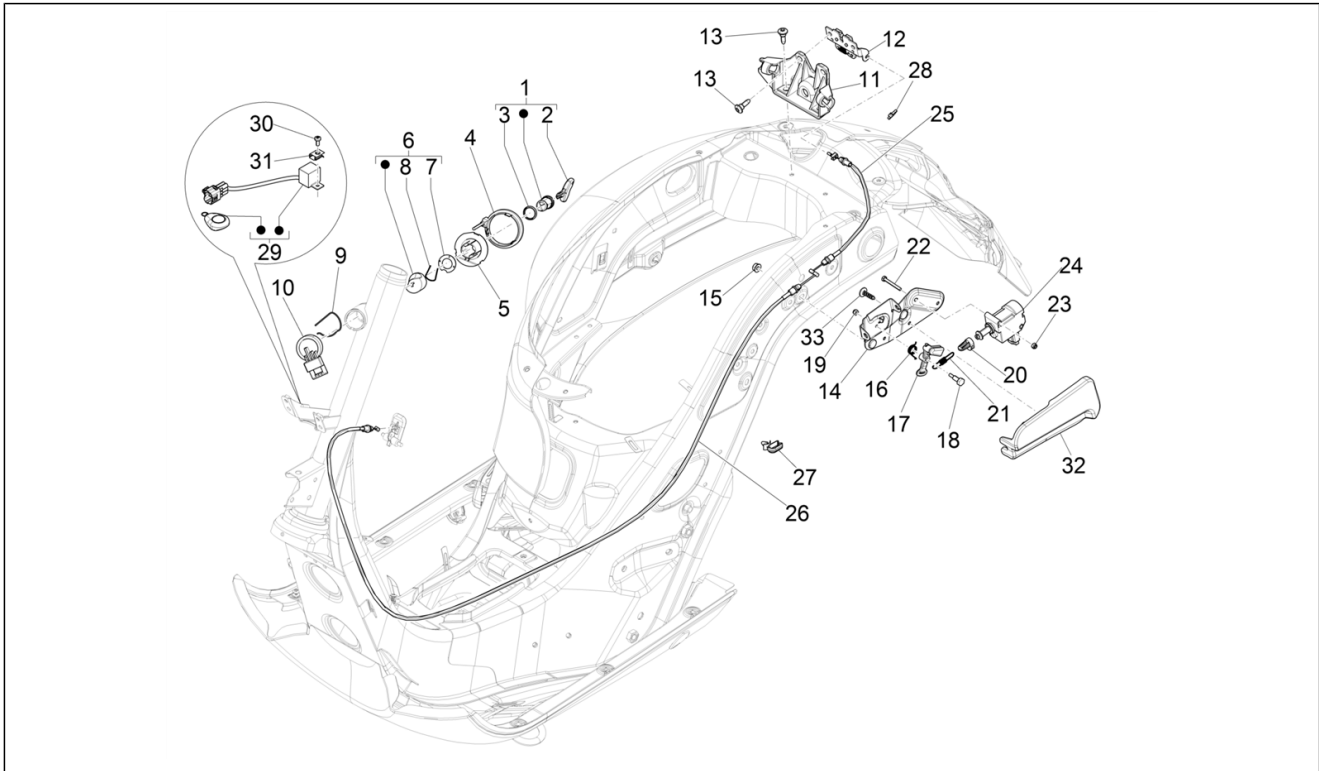

Group	Frame - Plastic parts - Coachwork
Code	02.46
Description	Locks
Service	1

Pos.	Code	Description	Qty	Variants
29	1D002038	Bike finder	1	
30	CM178601	Self tapping screw D4.2x16	1	
31	CM017410	Spring plate	1	
32	1B004649	Cover	1	
33	270793	TBCIC Screw	2