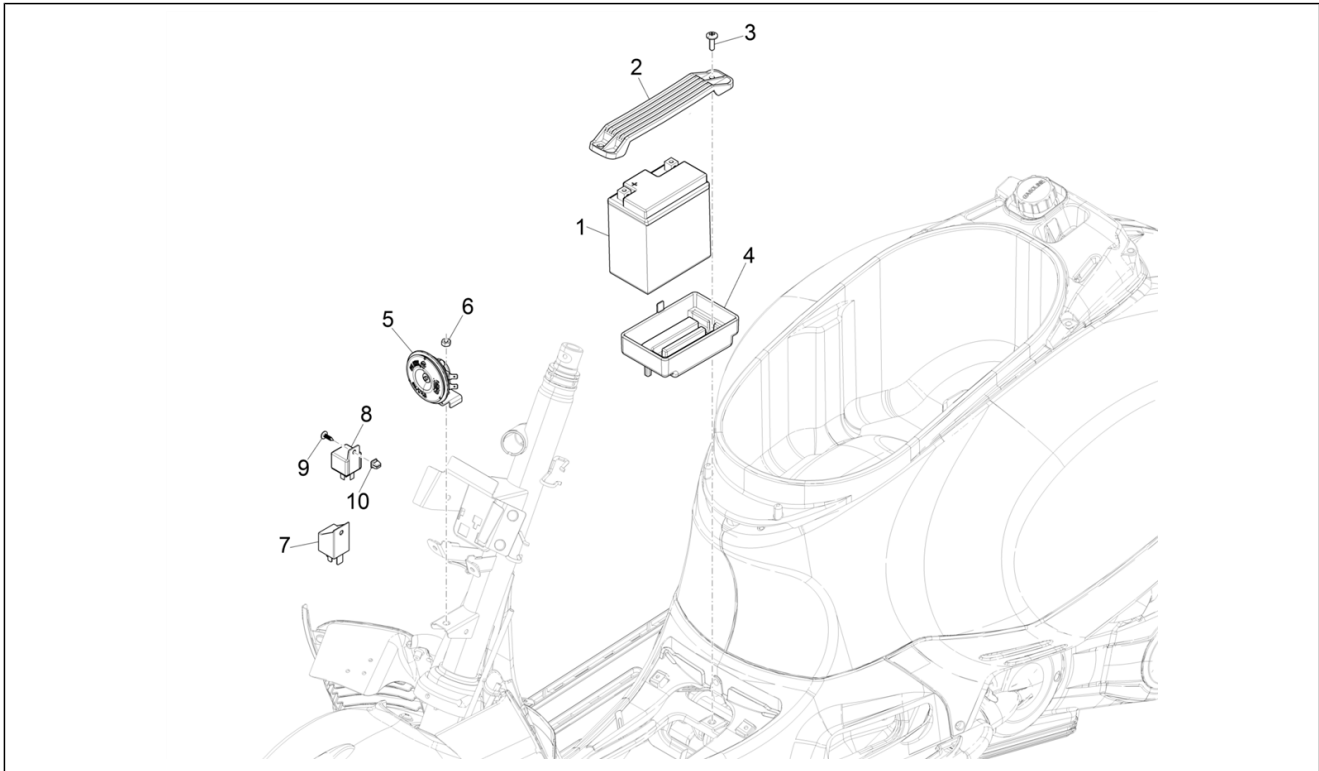

Group	Electrical system
Code	06.05
Description	Remote control switches - Battery - Horn
Service	1

Pos.	Code	Description	Qty	Variants
1	1R000318	Battery PTX12-BS 12V-10Ah (Piaggio)	1	
1	583158	Battery (Yuasa) 12V-10Ah	1	
2	6218305	Battery bracket	1	
3	259830	Metric screw M6x20	2	
4	1B003942	Battery float chamber	1	
5	CM071822	Horn 12v cc	1	
6	020106	Nut M6	1	
7	58115R	Starter relay 12V-80A	1	
8	1D001636	Microrelay with resistance 12V 30A/10A	3	
9	259349	Screw M4,2x13	1	
10	199190	Expansion plug	1