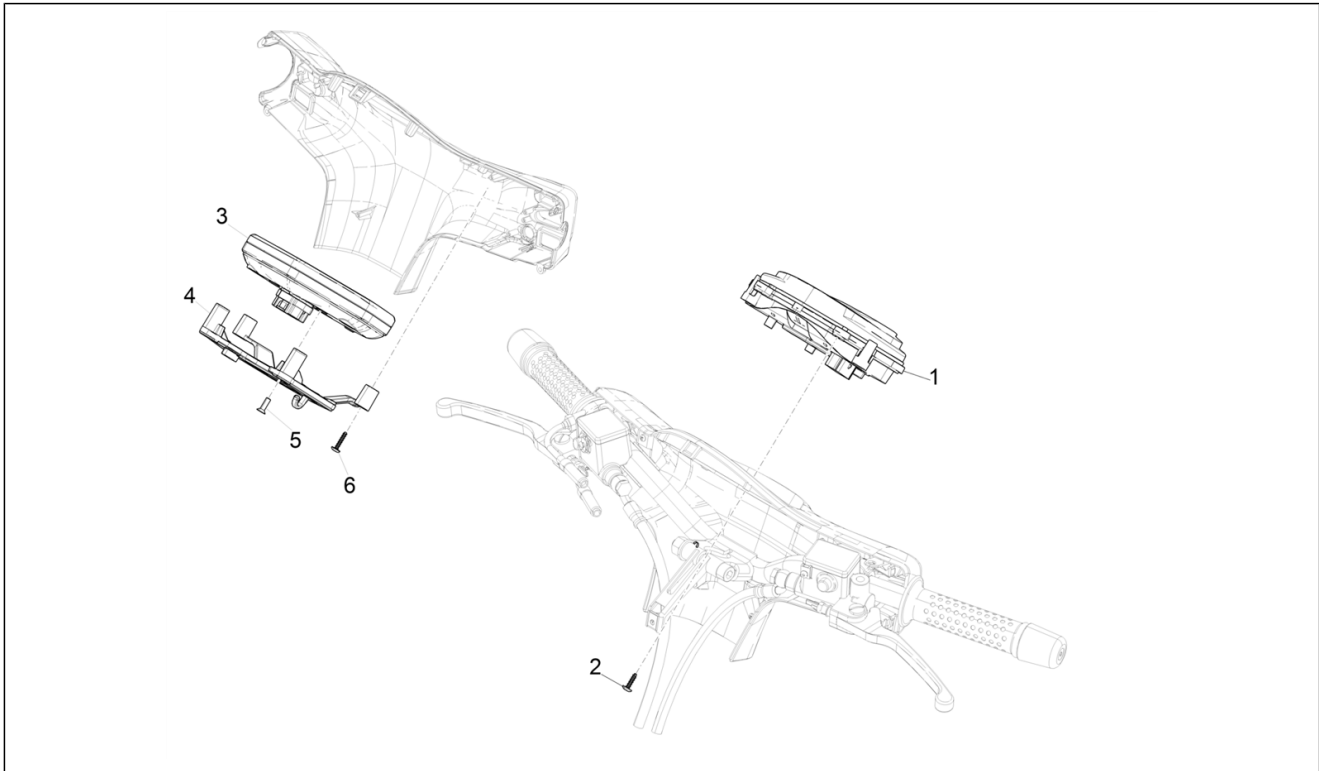

Group	Handlebars/Steering
Code	03.02
Description	Meter combination - Cruscotto
Service	1

Pos.	Code	Description	Qty	Variants
1	1D001598	Meter combination	1	Model version:Basic version[B] Colour:Dragon Red 894[894] Country:europa[EU] Model version:Basic version[B] Colour:Yellow 983/A[983/A] Country:europa[EU] Model version:Basic version[B] Colour:White 544[544] Country:europa[EU] Model version:Basic version[B] Colour:Black 94[94] Country:europa[EU] Model version:"Sport" version[SP] Colour:Matt grey 707/C[707/C] Country:europa[EU] Colour:D3 - 281 BLUE[281] Model version:"Sport" version[SP] Country:europa[EU] Model version:"Sport" version[SP] Colour:White 544[544] Country:europa[EU]
2	CM180701	Self tapping screw D4x16	4	Model version:Basic version[B] Colour:Dragon Red 894[894] Country:europa[EU] Model version:Basic version[B] Colour:Yellow 983/A[983/A] Country:europa[EU] Model version:Basic version[B] Colour:White 544[544] Country:europa[EU] Model version:Basic version[B] Colour:Black 94[94] Country:europa[EU] Model version:"Sport" version[SP] Colour:Matt grey 707/C[707/C] Country:europa[EU] Colour:D3 - 281 BLUE[281]