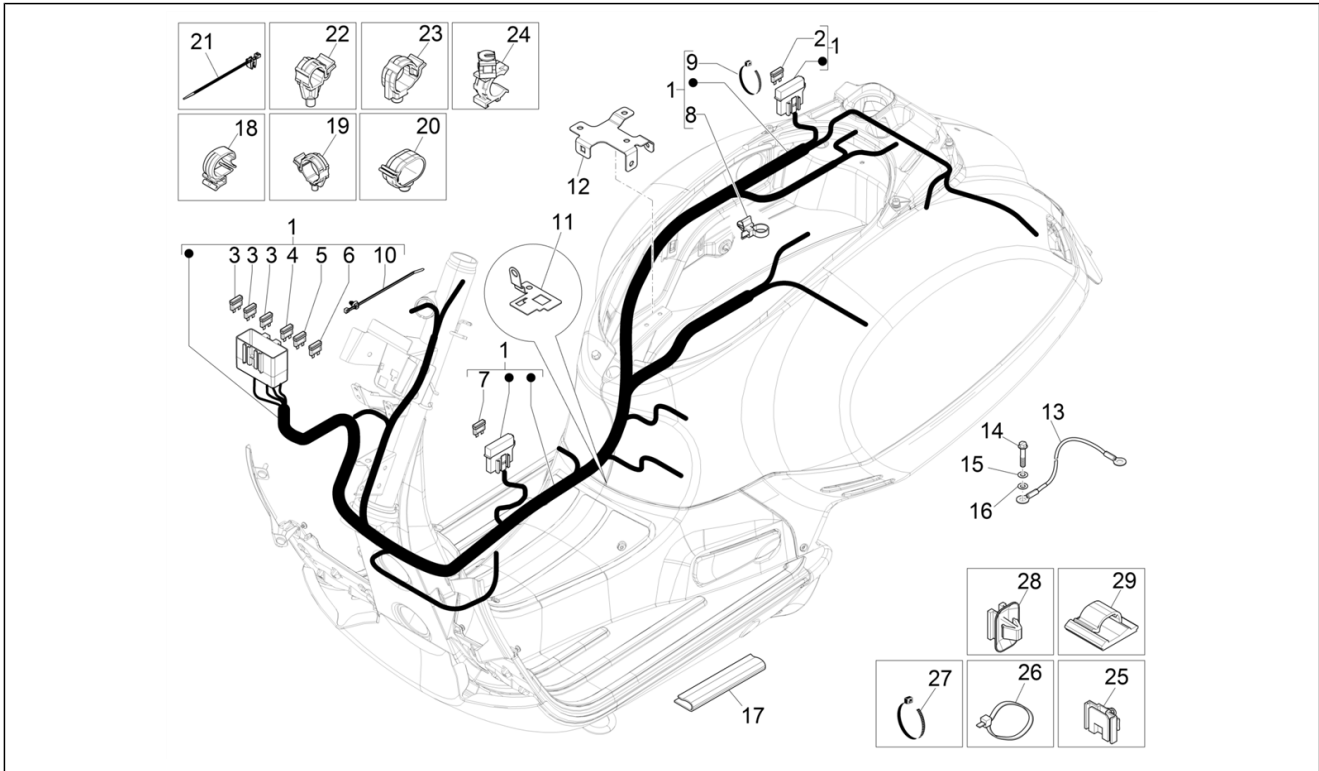

Group	Electrical system
Code	06.08
Description	Main cable harness
Service	1

Pos.	Code	Description	Qty	Variants
1	1D003330	Cable harness	1	Model version: Basic version[B] Colour: Dragon Red 894[894] Country: europa[EU] Model version: Basic version[B] Colour: Yellow 983/A[983/A] Country: europa[EU] Model version: Basic version[B] Colour: White 544[544] Country: europa[EU] Model version: Basic version[B] Colour: Black 94[94] Country: europa[EU] Model version: "Sport" version[SP] Colour: Matt grey 707/C[707/C] Country: europa[EU] Colour: D3 - 281 BLUE[281] Model version: "Sport" version[SP] Country: europa[EU] Model version: "Sport" version[SP] Colour: White 544[544] Country: europa[EU]
1	1D003587	Cable harness	1	Colour: Matt Black 99/C[99/C] Model version: Supertech[T] Country: europa[EU] Colour: Grey Blue matt - G02[G02] Model version: Supertech[T] Country: europa[EU]
2	293256	Reed fuse 5a	1	
3	252945	Fuse 7,5A	3	
4	291570	Fuse 25A	1	
5	290860	Fuse 15A	1	
6	292507	Reed fuse 10A	1	
7	CM225730	Fuse 30A	1	
8	640879	Hose clamp 2,7x132	4	