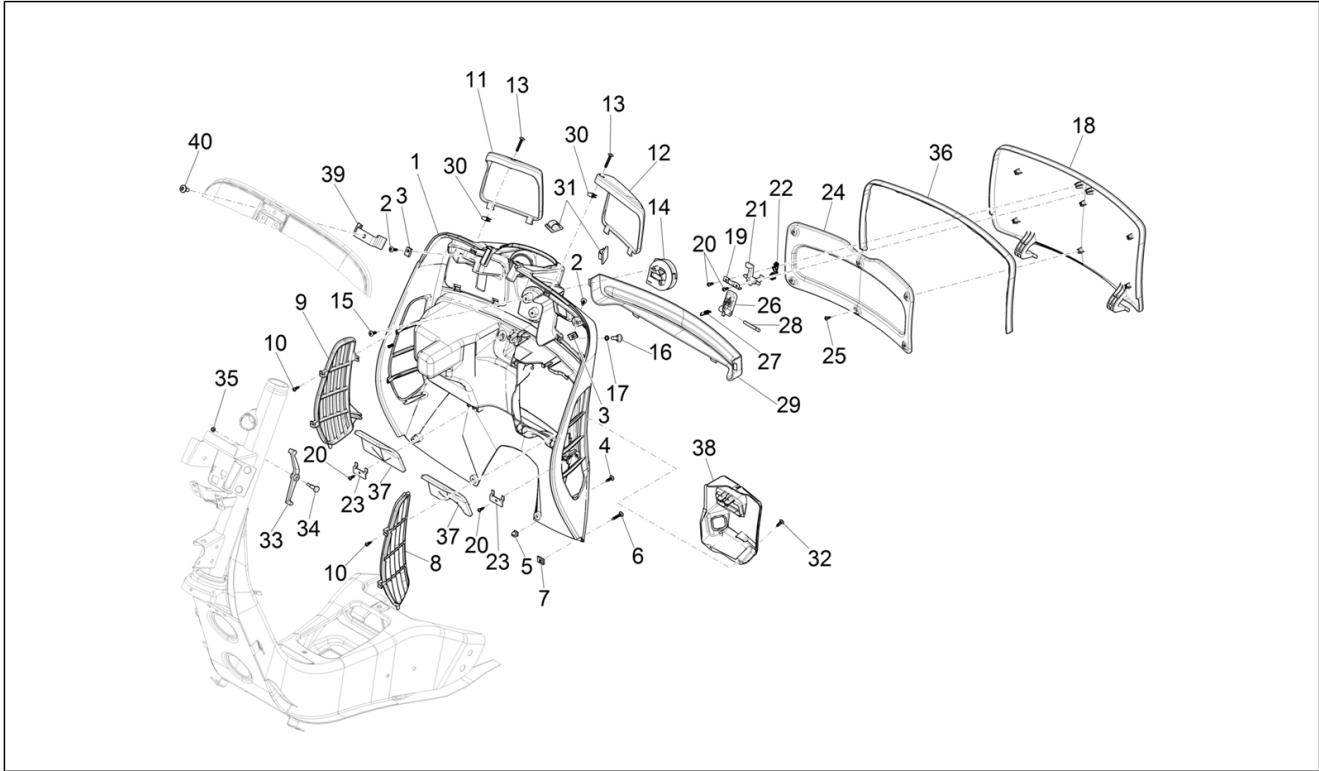

Group	Frame - Plastic parts - Coachwork
Code	02.30
Description	Front glove-box - Knee-guard panel
Service	1

Pos.	Code	Description	Qty	Variants
				Model version:Basic version[B] Colour:Black 94[94] Country:europa[EU] Colour:Matt Black 99/C[99/C] Model version:Supertech[T] Country:europa[EU] Colour:Grey Blue matt - G02[G02] Model version:Supertech[T] Country:europa[EU] Model version:"Sport" version[SP] Colour:Matt grey 707/C[707/C] Country:europa[EU] Colour:D3 - 281 BLUE[281] Model version:"Sport" version[SP] Country:europa[EU] Model version:"Sport" version[SP] Colour:White 544[544] Country:europa[EU]
10	268596	Plug screw	8	
11	577396000C	Right flap	1	Model version:Basic version[B] Colour:Dragon Red 894[894] Country:europa[EU] Model version:Basic version[B] Colour:Yellow 983/A[983/A] Country:europa[EU] Model version:Basic version[B] Colour:White 544[544] Country:europa[EU] Model version:Basic version[B] Colour:Black 94[94] Country:europa[EU] Colour:Matt Black 99/C[99/C] Model version:Supertech[T] Country:europa[EU] Colour:Grey Blue matt - G02[G02] Model version:Supertech[T] Country:europa[EU]