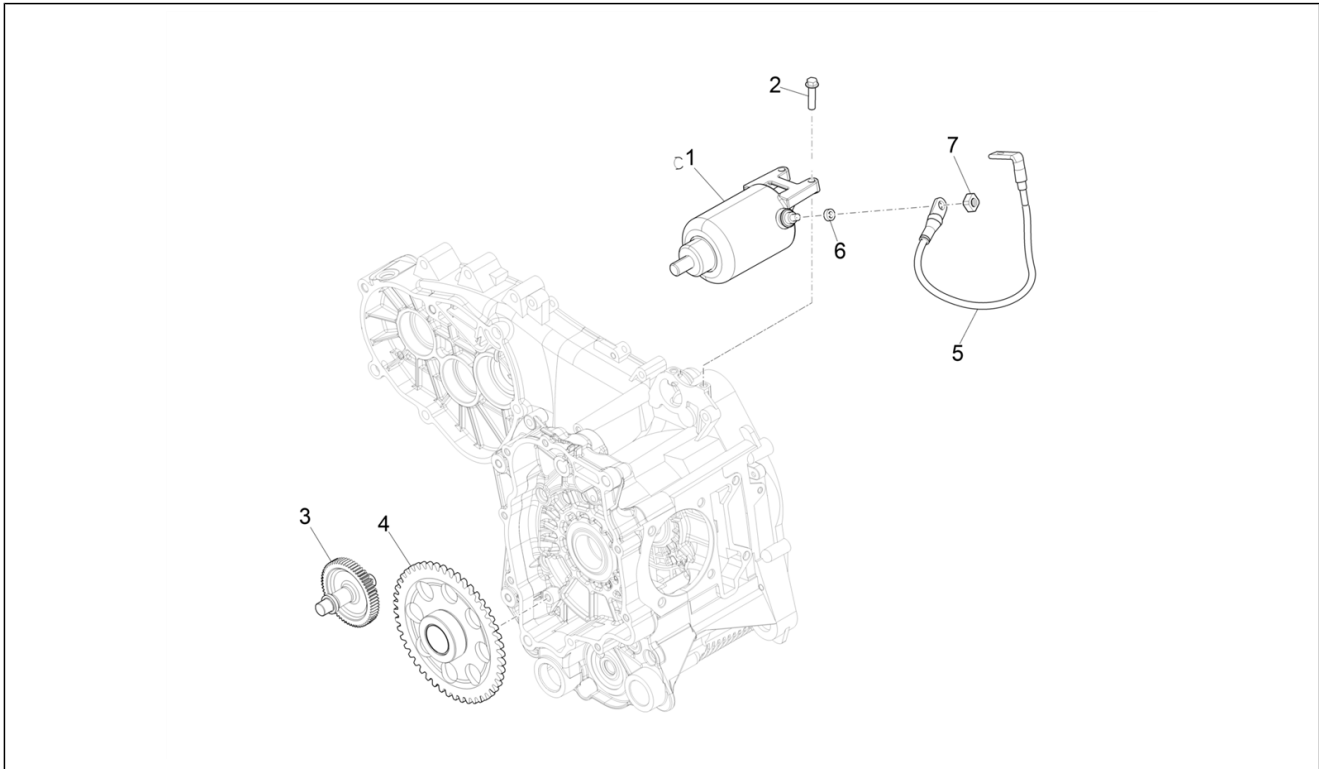

Group	Engine
Code	01.20
Description	Stater - Electric starter
Service	1

Pos.	Code	Description	Qty	Variants
1	1A011611R	Starter motor	1	
2	B016774	Flanged hexagon screw M6x25	2	
3	874803	Electric starter gear	1	
4	82737R	Starter motor gear	1	
5	1D001983	Starter cable	1	
6	016406	Spring washer 6,4x11,8x1	1	
7	020106	Nut M6	1