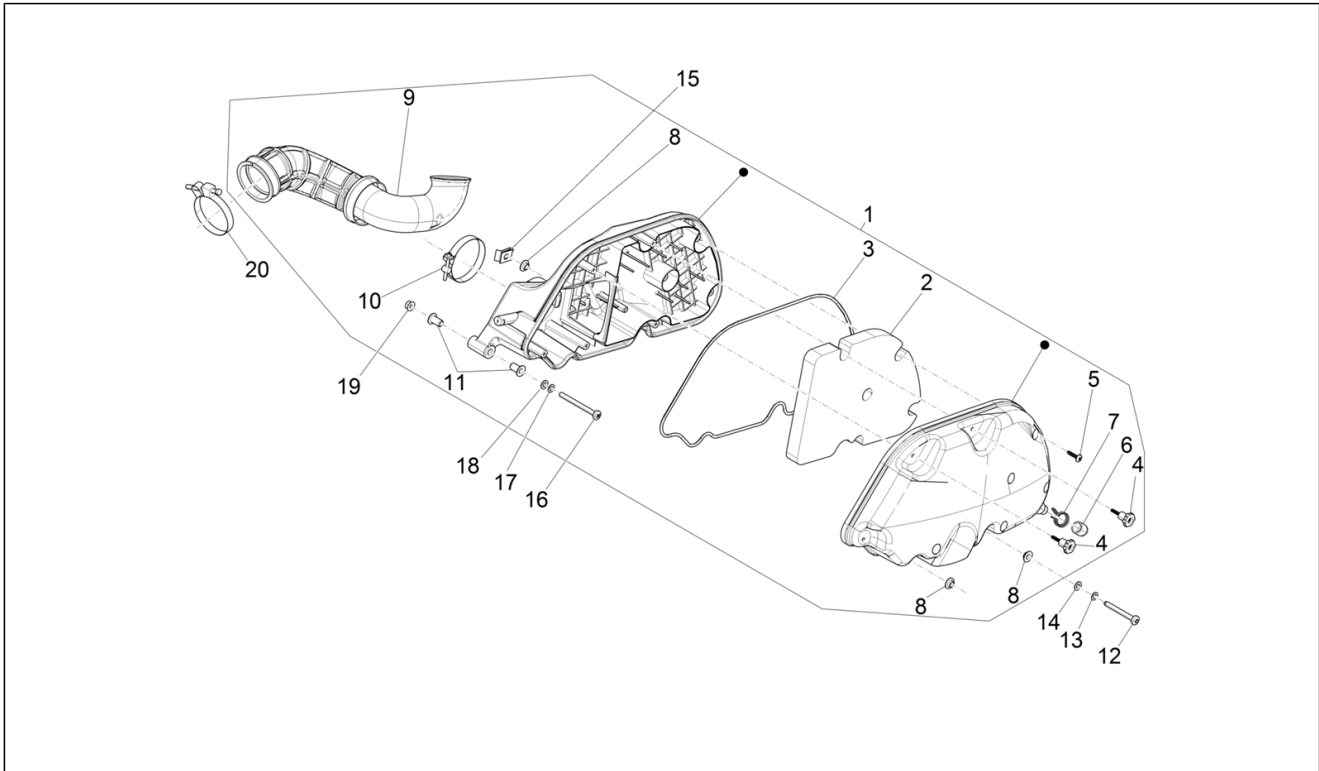

Group	Engine
Code	01.45
Description	Air filter
Service	1

Pos.	Code	Description	Qty	Variants
1	1A011905	Air cleaner case	1	
2	8319970P	Air filter PREMIUM	1	
3	831995	Packing	1	
4	479132	Air filter closing knob	2	
5	258146	Self-tap screw M3x20	6	
6	827831	Cap	1	
7	CM002910	Hose clamp	1	
8	830056	Knurled bushing	4	
9	1A011902	Air cleaner sleeve / throttle body	1	
10	260918	Hose clamp	1	
11	830057	Bushing	2	
12	1B000678	Special cap screw M6x55	2	
13	012533	Notched washer 6,6x11x0	2	
14	003056	Flat washer 6,4x12x1	2	
15	254485	Spring plate M6	2	
16	259166	screw	1	
17	012533	Notched washer 6,6x11x0	1	
18	003056	Flat washer 6,4x12x1	1	
19	288245	Self locking nut M6	1	
20	260918	Hose clamp	1