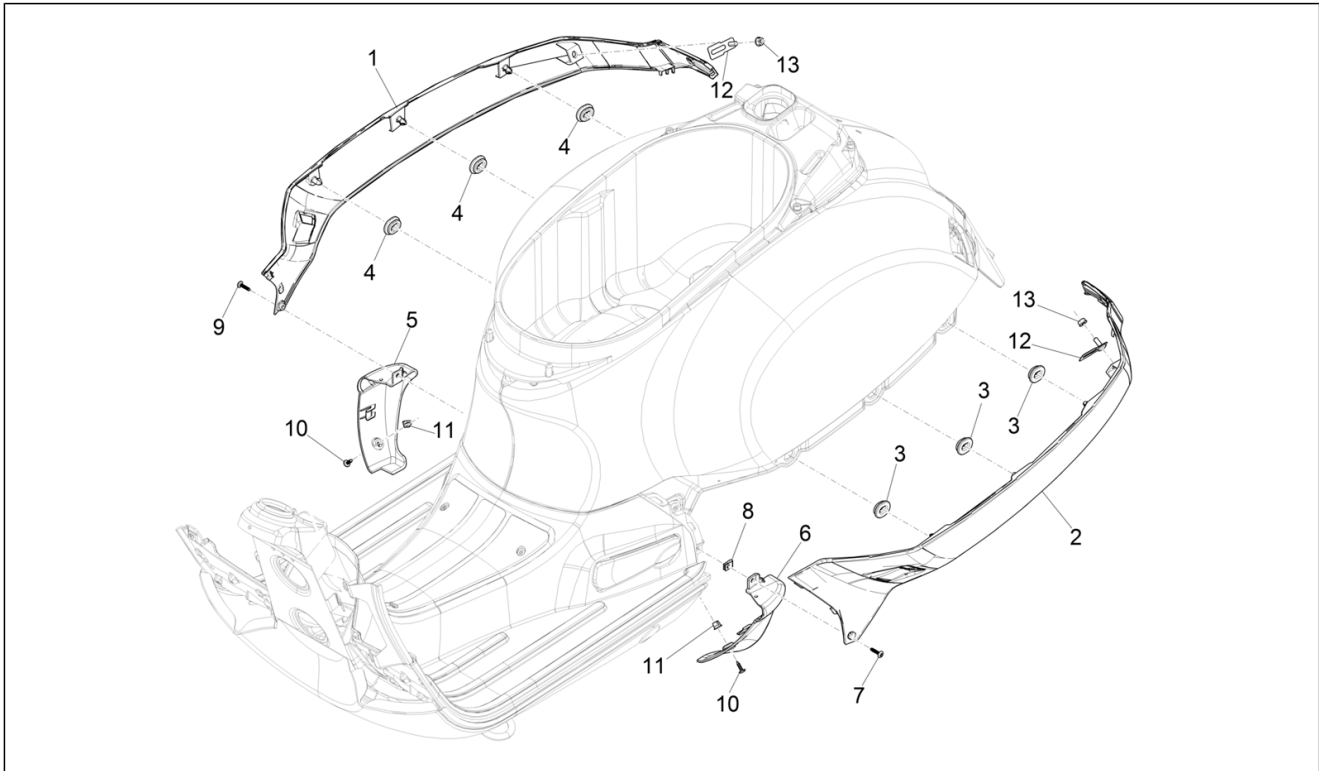

Group	Frame - Plastic parts - Coachwork
Code	02.32
Description	Side cover - Spoiler
Service	1

Pos.	Code	Description	Qty	Variants
2	1B005786000D03	Left side cover	1	Colour:D3 - 281 BLUE[281] Model version:"Sport" version[SP] Country:europa[EU]
2	1B005786000HQ	Left side cover	1	Model version:"Sport" version[SP] Colour:Matt grey 707/C[707/C] Country:europa[EU]
2	1B005786000LD	Left side cover	1	Model version:Basic version[B] Colour: Yellow 983/A[983/A] Country:europa[EU]
2	1B005786000R7	Left side cover	1	Model version:Basic version[B] Colour:Dragon Red 894[894] Country:europa[EU]
2	1B00578600090	Left side cover	1	Model version:Basic version[B] Colour:Black 94[94] Country:europa[EU]
2	1B005786000BR	Left side cover	1	Model version:Basic version[B] Colour:White 544[544] Country:europa[EU] Model version:"Sport" version[SP] Colour:White 544[544] Country:europa[EU]
2	1B005786	Left side cover raw (unpainted)	1	
3	1B000888	Pad	3	
4	1B000888	Pad	3	
5	1B005804000G02	Spoiler right terminal	1	Colour:Grey Blue matt - G02[G02] Model version:Supertech[T] Country:europa[EU]
5	1B005804000NV	Spoiler right terminal	1	Colour:Matt Black 99/C[99/C] Model version:Supertech[T] Country:europa[EU]
5	1B005804000D03	Spoiler right terminal	1	Colour:D3 - 281 BLUE[281] Model version:"Sport" version[SP] Country:europa[EU]