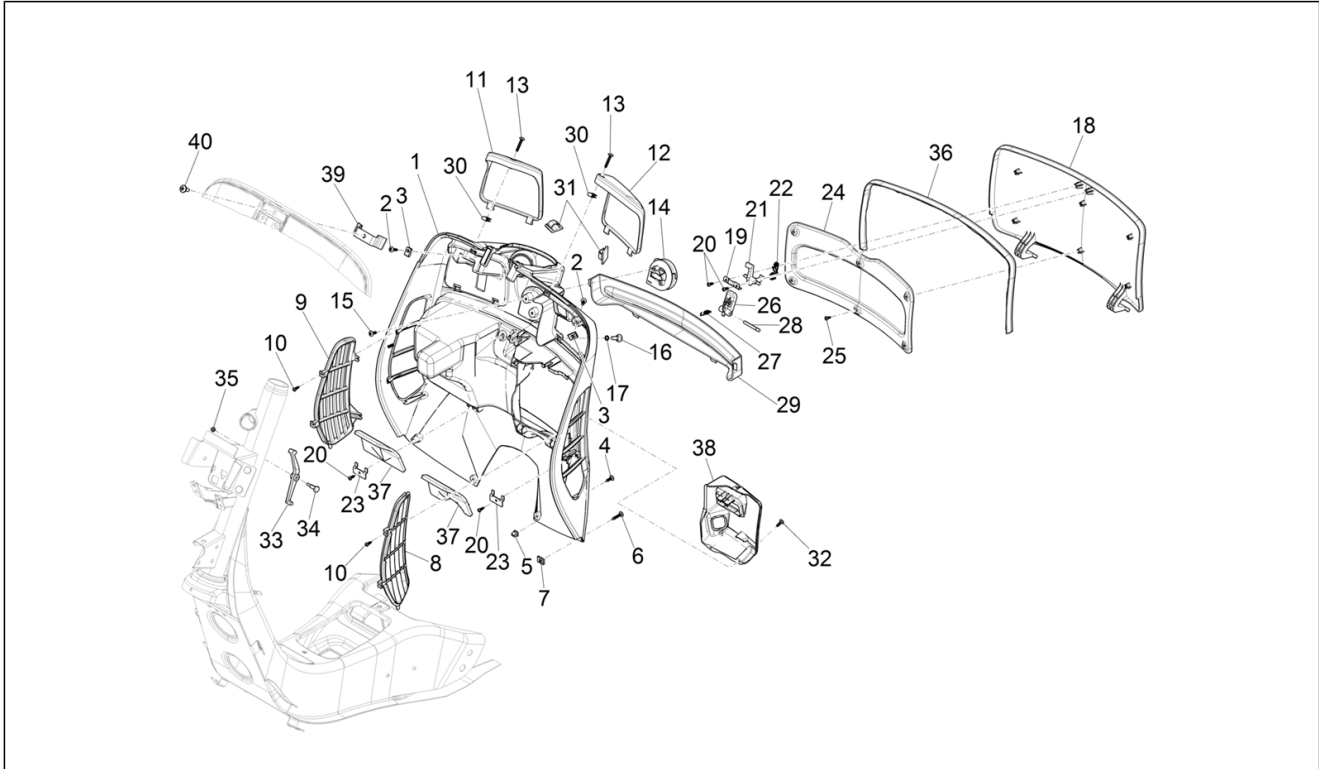

Group	Frame - Plastic parts - Coachwork
Code	02.30
Description	Front glove-box - Knee-guard panel
Service	1

Pos.	Code	Description	Qty	Variants
				Model version:"Sport" version[SP] Colour:Matt grey 707/C[707/C] Country:europa[EU] Colour:D3 - 281 BLUE[281] Model version:"Sport" version[SP] Country:europa[EU] Model version:"Sport" version[SP] Colour:White 544[544] Country:europa[EU]
12	577395000C	Left flap	1	Model version:Basic version[B] Colour:Dragon Red 894[894] Country:europa[EU] Model version:Basic version[B] Colour: Yellow 983/A[983/A] Country:europa[EU] Model version:Basic version[B] Colour:White 544[544] Country:europa[EU] Model version:Basic version[B] Colour:Black 94[94] Country:europa[EU] Colour:Matt Black 99/C[99/C] Model version:Supertech[T] Country:europa[EU] Colour:Grey Blue matt - G02[G02] Model version:Supertech[T] Country:europa[EU] Model version:"Sport" version[SP] Colour:Matt grey 707/C[707/C] Country:europa[EU] Colour:D3 - 281 BLUE[281] Model version:"Sport" version[SP] Country:europa[EU] Model version:"Sport" version[SP] Colour:White 544[544] Country:europa[EU]
13	CM178607	Self tapping screw	2