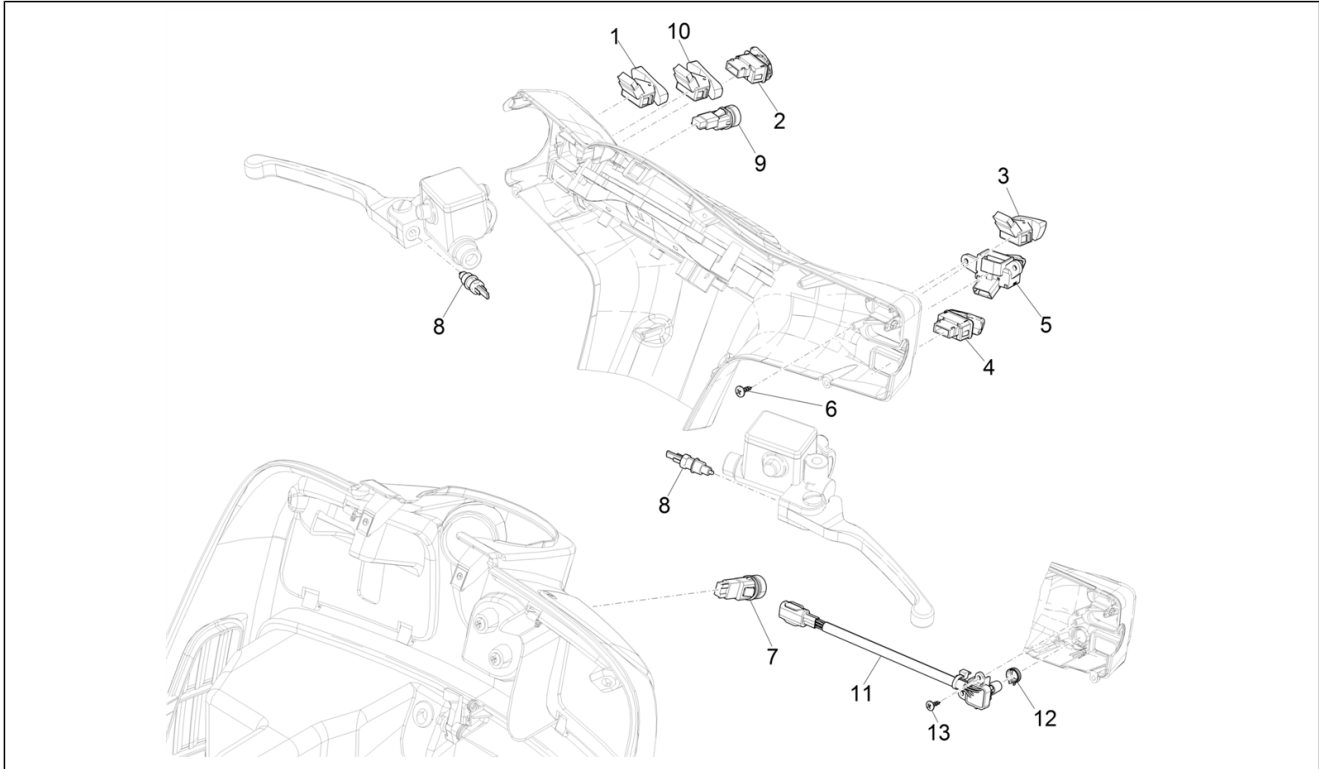

Group	Electrical system
Code	06.01
Description	Selectors - Switches - Buttons
Service	1

Pos.	Code	Description	Qty	Variants
1	584599	Engine stop switch	1	
2	1D002297	Starter button	1	
3	294877	Headlight selector	1	
4	1D002296	Horn button	1	
5	1D001824	Turn indicator switch	1	
6	297498	Self tapping screw	2	
7	582988	Saddle opening button	1	
8	642032	stop Button	2	
9	641859	Pulsante Mode	1	
10	1D001698	Button ASR	1	
11	1D002526	Mode push button	1	Colour:Matt Black 99/C[99/C] Model version:Supertech[T] Country:europe[EU] Colour:Grey Blue matt - G02[G02] Model version:Supertech[T] Country:europe[EU]
12	18006700	Dust gaiter hood	1	Colour:Matt Black 99/C[99/C] Model version:Supertech[T] Country:europe[EU] Colour:Grey Blue matt - G02[G02] Model version:Supertech[T] Country:europe[EU]
13	297498	Self tapping screw	2	Colour:Matt Black 99/C[99/C] Model version:Supertech[T] Country:europe[EU] Colour:Grey Blue matt - G02[G02] Model version:Supertech[T] Country:europe[EU]