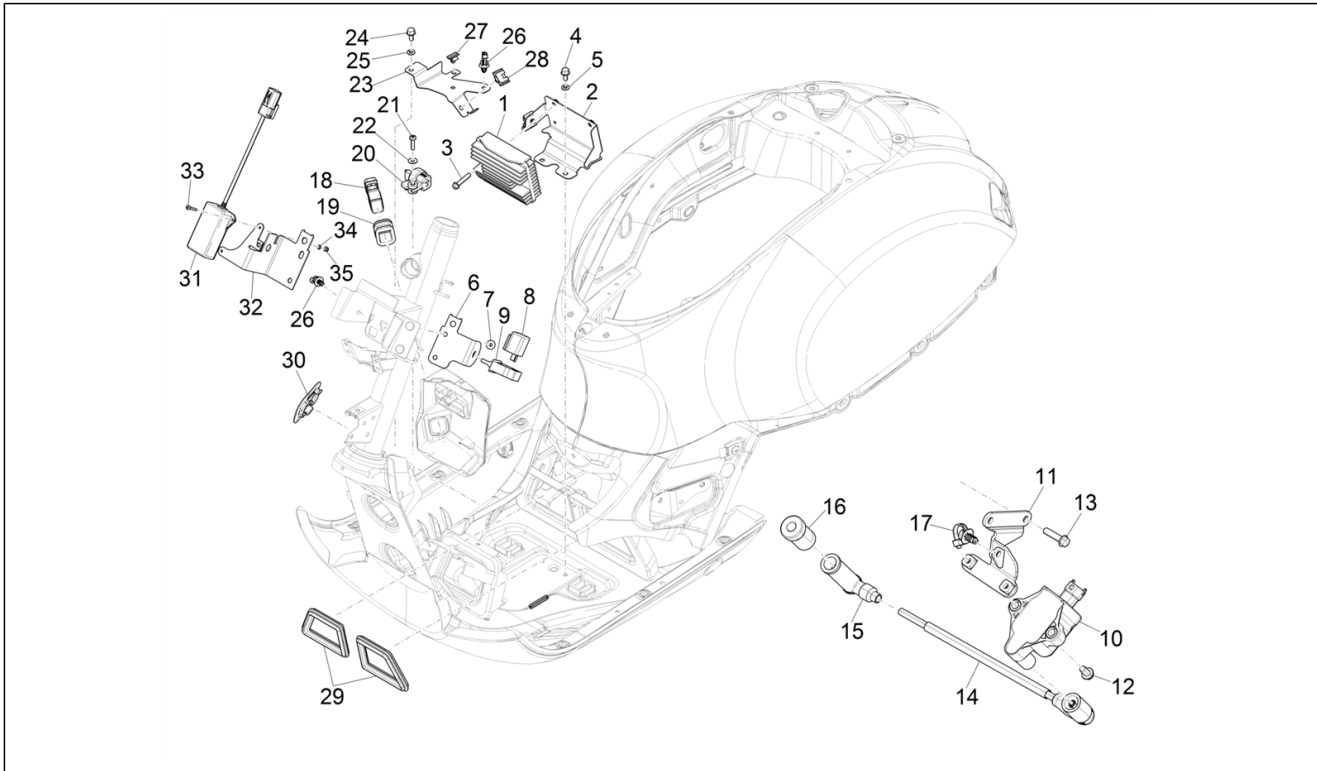

Group	Electrical system
Code	06.06
Description	Voltage Regulators - Electronic Control Units (ecu) - H.T. Coil
Service	1

Pos.	Code	Description	Qty	Variants
1	641709	Voltage regulator	1	
2	1B003878	Voltage regulator support	1	
3	B016792	Screw w/ flange M6x30	2	
4	B016426	Screw w/ flange M6x14	2	
5	016406	Spring washer 6,4x11,8x1	2	
6	1D000504	Bulb device bracket	1	
7	195482	Self locking nut M6	2	
7	969224	Nut	2	
8	680228	Turn indicator control	1	
9	291017	Flexible support	1	
10	641901	HT coil	1	
11	1A014318	H.V. coil support bracket	1	
12	878872	Screw w/ flange	2	
13	B016774	Flanged hexagon screw M6x25	2	
14	CM083306	HT wire cpl.	1	
15	969348	Screened cap	1	
16	641643	Spark.plug protection clamp	1	
17	1D001143	Wiring clip	1	
18	1D003323	USB port	1	
19	1B001591	Cable grommet for USB port	1	
20	680071	Fall sensor	1	
21	015856	screw M5x21	1	
22	097733	Flat washer Ø5,3xØ14x1	1	
23	1B003943	Connectors support bracket	1	
24	B016426	Screw w/ flange M6x14	1	
25	016406	Spring washer 6,4x11,8x1	1	
26	1D001143	Wiring clip	6	
27	639560	Spring for connector	1