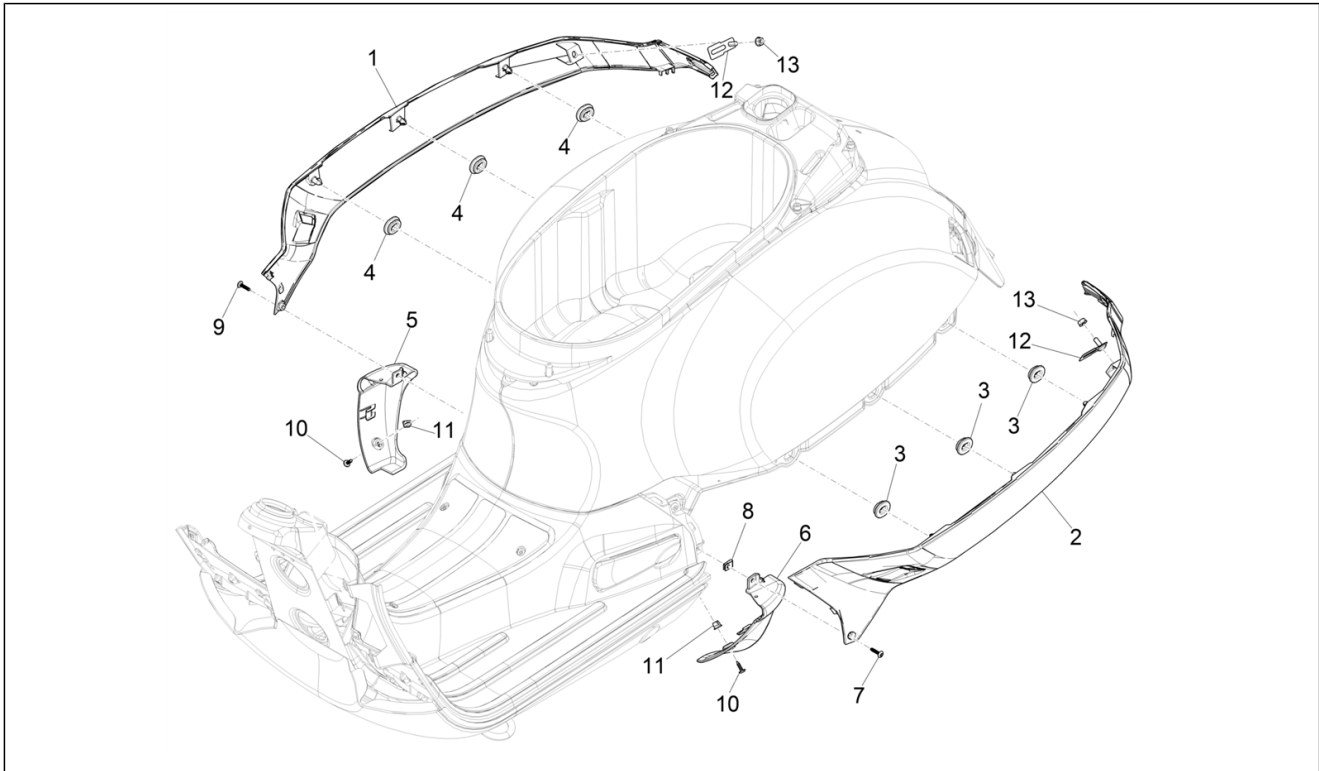

Group	Frame - Plastic parts - Coachwork
Code	02.32
Description	Side cover - Spoiler
Service	1

Pos.	Code	Description	Qty	Variants
6	1B005803000BR	Spoiler left terminal	1	Model version:Basic version[B] Colour:White 544[544] Country:europa[EU] Model version:"Sport" version[SP] Colour:White 544[544] Country:europa[EU]
6	1B00580300090	Spoiler left terminal	1	Model version:Basic version[B] Colour:Black 94[94] Country:europa[EU]
6	1B005803000R7	Spoiler left terminal	1	Model version:Basic version[B] Colour:Dragon Red 894[894] Country:europa[EU]
6	1B005803	Spoiler left terminal	1	
7	CM178609	Self-tap screw	1	
8	CM017410	Spring plate	1	
9	CM179101	Self-tapping screw	1	
10	CM178601	Self tapping screw D4.2x16	2	
11	157716	Expansion plug	2	
12	623575	Fairing fixing plate	2	
13	288245	Self locking nut M6	2