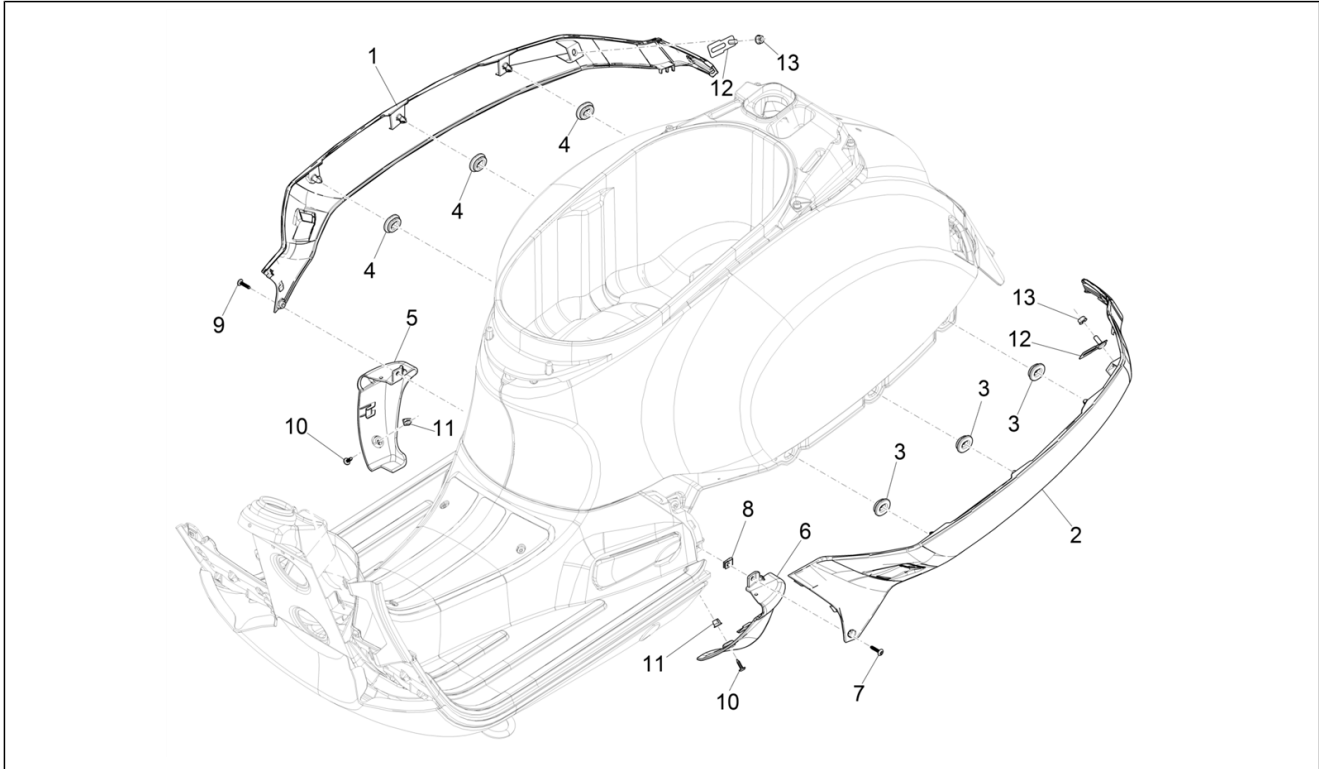

Group	Frame - Plastic parts - Coachwork
Code	02.32
Description	Side cover - Spoiler
Service	1

Pos.	Code	Description	Qty	Variants
1	1B005787000G02	Right side cover	1	Colour:Grey Blue matt - G02[G02] Model version:Supertech[T] Country:europa[EU]
1	1B005787000NV	Right side cover	1	Colour:Matt Black 99/C[99/C] Model version:Supertech[T] Country:europa[EU]
1	1B005787000HQ	Right side cover	1	Model version:"Sport" version[SP] Colour:Matt grey 707/C[707/C] Country:europa[EU]
1	1B005787000D03	Right side cover	1	Colour:D3 - 281 BLUE[281] Model version:"Sport" version[SP] Country:europa[EU]
1	1B005787000LD	Right side cover	1	Model version:Basic version[B] Colour:Yellow 983/A[983/A] Country:europa[EU]
1	1B00578700090	Right side cover	1	Model version:Basic version[B] Colour:Black 94[94] Country:europa[EU]
1	1B005787000BR	Right side cover	1	Model version:Basic version[B] Colour:White 544[544] Country:europa[EU] Model version:"Sport" version[SP] Colour:White 544[544] Country:europa[EU]
1	1B005787000R7	Right side cover	1	Model version:Basic version[B] Colour:Dragon Red 894[894] Country:europa[EU]
1	1B005787	Right side cover raw (unpainted)	1	
2	1B005786000G02	Left side cover	1	Colour:Grey Blue matt - G02[G02] Model version:Supertech[T] Country:europa[EU]
2	1B005786000NV	Left side cover	1	Colour:Matt Black 99/C[99/C] Model version:Supertech[T] Country:europa[EU]