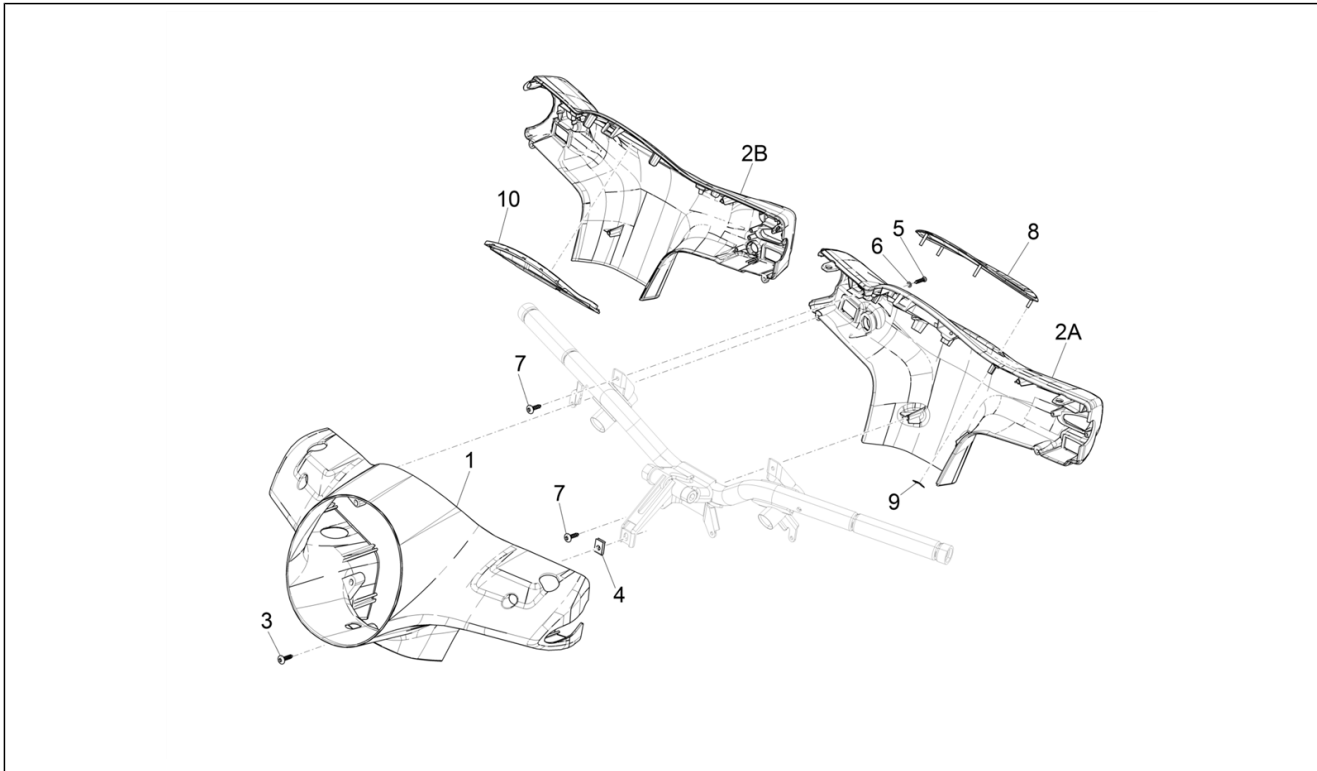

Group	Handlebars/Steering
Code	03.01
Description	Handlebars coverages
Service	1

Pos.	Code	Description	Qty	Variants
1	1B005761000VY	Front booby hatch	1	Model version:Version "Racing 60'S"[RS60] Colour:VY - 349/A VERDE Met.[VY] Country:europa[EU]
8	1B007794	Instrument panel frame	1	Model version:Version "Racing 60'S"[RS60] Colour:White 544[544] Country:europa[EU] Model version:Version "Racing 60'S"[RS60] Colour:VY - 349/A VERDE Met.[VY] Country:europa[EU]
1	1B005761000HT	Front booby hatch	1	Model version:Supertech[T] Colour:Grey mouse - 715/C[715/C] Country:europa[EU]
1	1B005761000NV	Front booby hatch	1	Model version:"NOTTE" Version [N] Colour:Matt Black 99/C[99/C] Country:europa[EU]
1	1B005761000XN2	Front booby hatch	1	Model version:Supertech[T] Colour:98/A Black Competition[98/A] Country:europa[EU]
1	1B005761000D03	Front booby hatch	1	Model version:"Sport" version[SP] Colour:Matte line blue 297/A[297/A] Country:GSO Version[GSO] Model version:"Sport" version[SP] Colour:Matte line blue 297/A[297/A] Country:europa[EU]
1	1B005761000HQ	Front booby hatch	1	Model version:"Sport" version[SP] Colour:Matt grey 707/C[707/C] Country:europa[EU] Model version:"Sport" version[SP] Colour:Matt grey 707/C[707/C] Country:GSO Version[GSO]
1	1B005761000LD	Front booby hatch	1	Model version:Basic version[B] Colour:Yellow 983/A[983/A] Country:GSO Version[GSO] Model version:Basic version[B] Colour:Yellow 983/A[983/A]