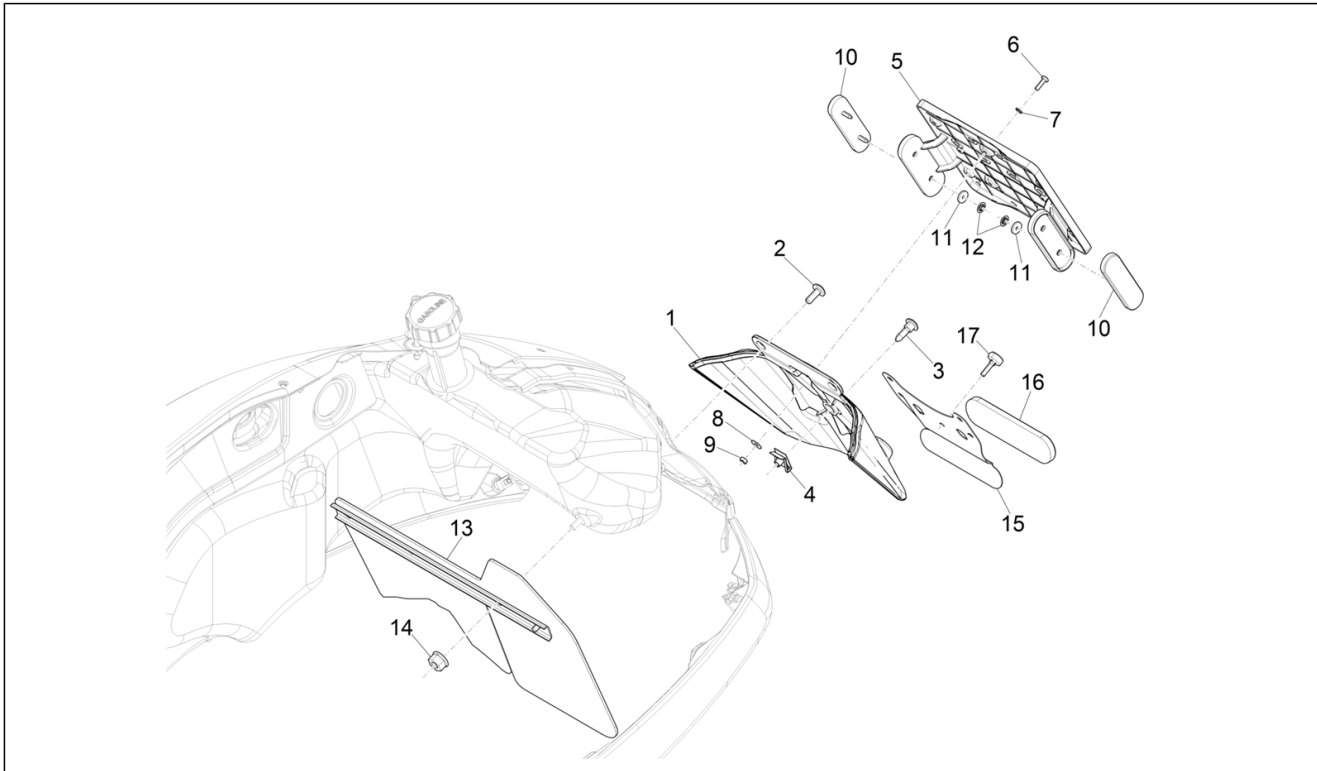

Group	Frame - Plastic parts - Coachwork
Code	02.37
Description	Rear cover - Splash guard
Service	1

Pos.	Code	Description	Qty	Variants
				Country:europe[EU] Model version:Supertech[T] Colour:Grey mouse - 715/C[715/C] Country:europe[EU] Model version:"Sport" version[SP] Colour:Matte line blue 297/A[297/A] Country:europe[EU] Model version:Version "Racing 60'S"[RS60] Colour:White 544[544] Country:europe[EU] Model version:Version "Racing 60'S"[RS60] Colour:VY - 349/A VERDE Met.[VY] Country:europe[EU]
2	CM179301	Screw M6x16	1	
3	CM179201	Metric screw M6x22	1	
4	254485	Spring plate M6	1	
5	1B006497	License plate	1	
6	015996	Screw M4x12	3	
7	016404	Flat washer 4,2x7,6x0,9	3	
8	013763	Flat washer 4,2x12x1	3	
9	020104	Nut M4	3	
10	58233R5	Reflector	2	
11	479882	Spacer	4	
12	181351	Spring plate	4	
13	620236	Splash guard	1	
14	288245	Self locking nut M6	2	
15	1B006548	Rear reflector support	1	
16	58233R5	Reflector	1	
17	299071	Pad	1