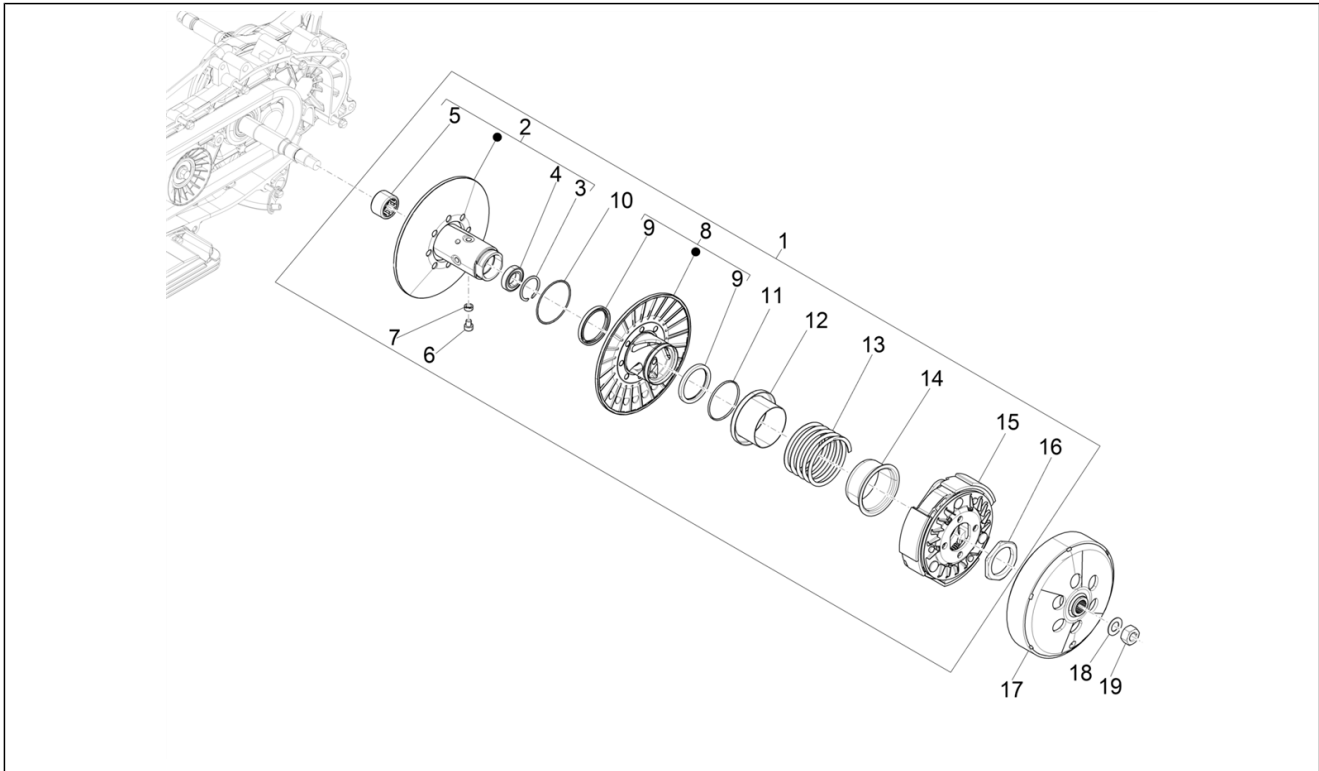

Group	Engine
Code	01.14
Description	Driven pulley
Service	1

Pos.	Code	Description	Qty	Variants
				Colour:Matt grey 707/C[707/C] Country:GSO Version[GSO] Model version:"Sport" version[SP] Colour:Matte line blue 297/A[297/A] Country:GSO Version[GSO] Model version:Supertech[T] Colour:98/A Black Competition[98/A] Country:europe[EU] Model version:Supertech[T] Colour:Grey mouse - 715/C[715/C] Country:europe[EU] Model version:"Sport" version[SP] Colour:Matte line blue 297/A[297/A] Country:europe[EU]
16	433232	Ring nut	1	
17	1A003991	Clutch drum	1	
18	274246	Flat washer 22x12,1x1	1	
19	486324	Nut M12x1.25	1