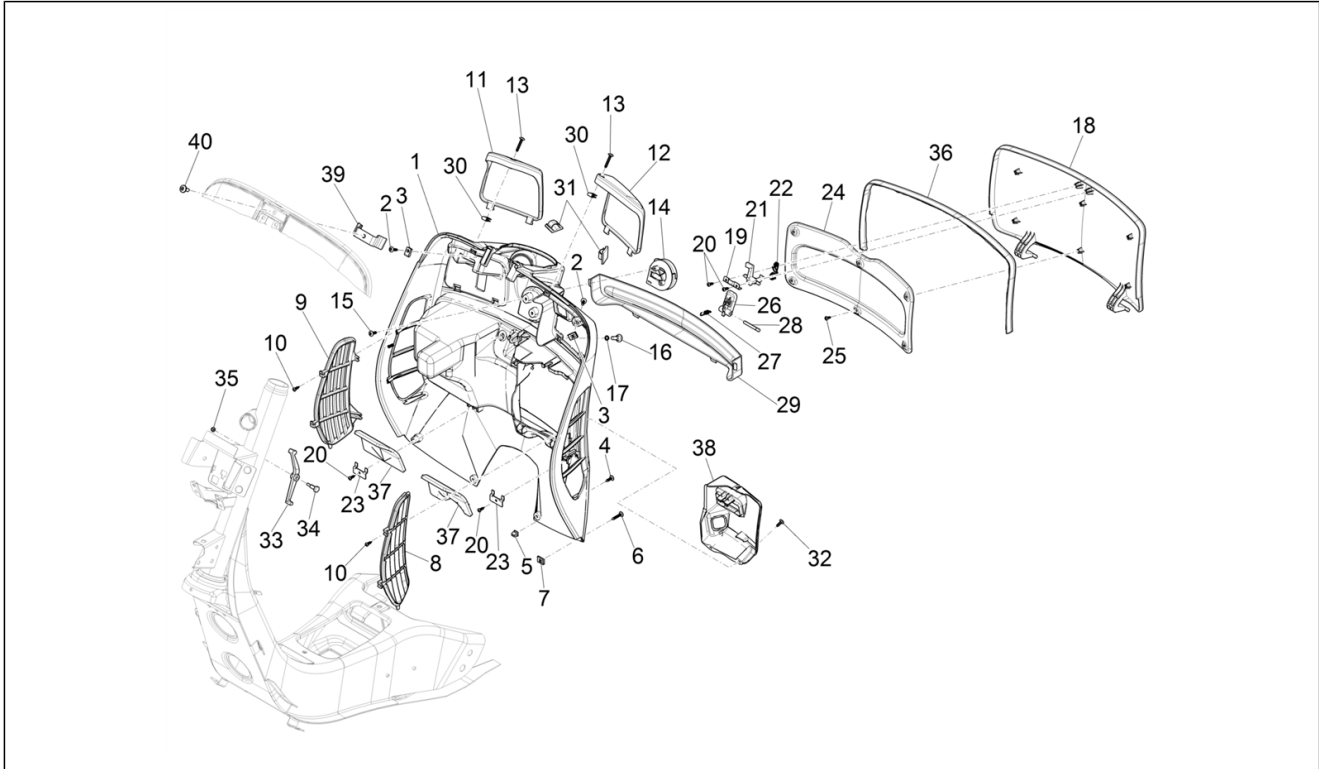

Group	Frame - Plastic parts - Coachwork
Code	02.30
Description	Front glove-box - Knee-guard panel
Service	1

Pos.	Code	Description	Qty	Variants
				Country:GSO Version[GSO] Model version:Supertech[T] Colour:98/A Black Competition[98/A] Country:europe[EU] Model version:Supertech[T] Colour:Grey mouse - 715/C[715/C] Country:europe[EU] Model version:"Sport" version[SP] Colour:Matte line blue 297/A[297/A] Country:europe[EU] Model version:Version "Racing 60'S"[RS60] Colour:White 544[544] Country:europe[EU] Model version:Version "Racing 60'S"[RS60] Colour:VY - 349/A VERDE Met.[VY] Country:europe[EU]
10	268596	Plug screw	8	
11	577396000C	Right flap	1	Model version:Basic version[B] Colour:Black 94[94] Country:GSO Version[GSO] Model version:Basic version[B] Colour:Yellow 983/A[983/A] Country:GSO Version[GSO] Model version:Basic version[B] Colour:White 544[544] Country:europe[EU] Model version:Basic version[B] Colour:Black 94[94] Country:europe[EU] Model version:Basic version[B] Colour:Dragon Red 894[894] Country:europe[EU] Model version:"NOTTE" Version [N] Colour:Matt Black 99/C[99/C] Country:europe[EU] Model version:Basic version[B] Colour:Yellow 983/A[983/A]