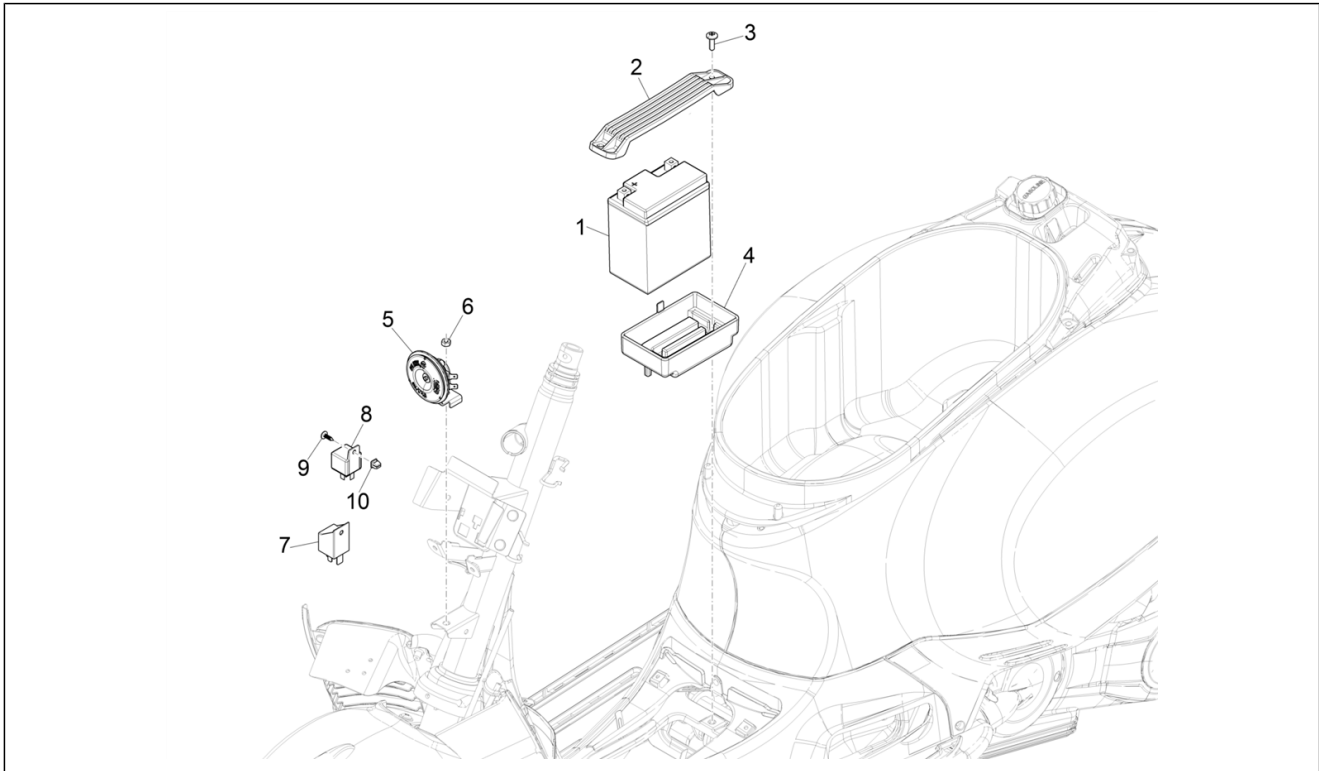

Group	Electrical system
Code	06.05
Description	Remote control switches - Battery - Horn
Service	1

Pos.	Code	Description	Qty	Variants
1	1R000318	Battery PTX12-BS 12V-10Ah (Piaggio)	1	
1	583158	Battery (Yuasa) 12V-10Ah	1	
2	6218305	Clamp	1	
3	259830	Metric screw M6x20	2	
4	1B003942	Battery float chamber	1	
5	CM071822	Horn 12v cc	1	
6	020106	Nut M6	1	
7	58115R	Starter relay 12V-80A	1	
8	1D001636	Microrelay with resistance 12V 30A/10A	3	
9	259349	Screw M4,2x13	1	
10	199190	Expansion plug	1