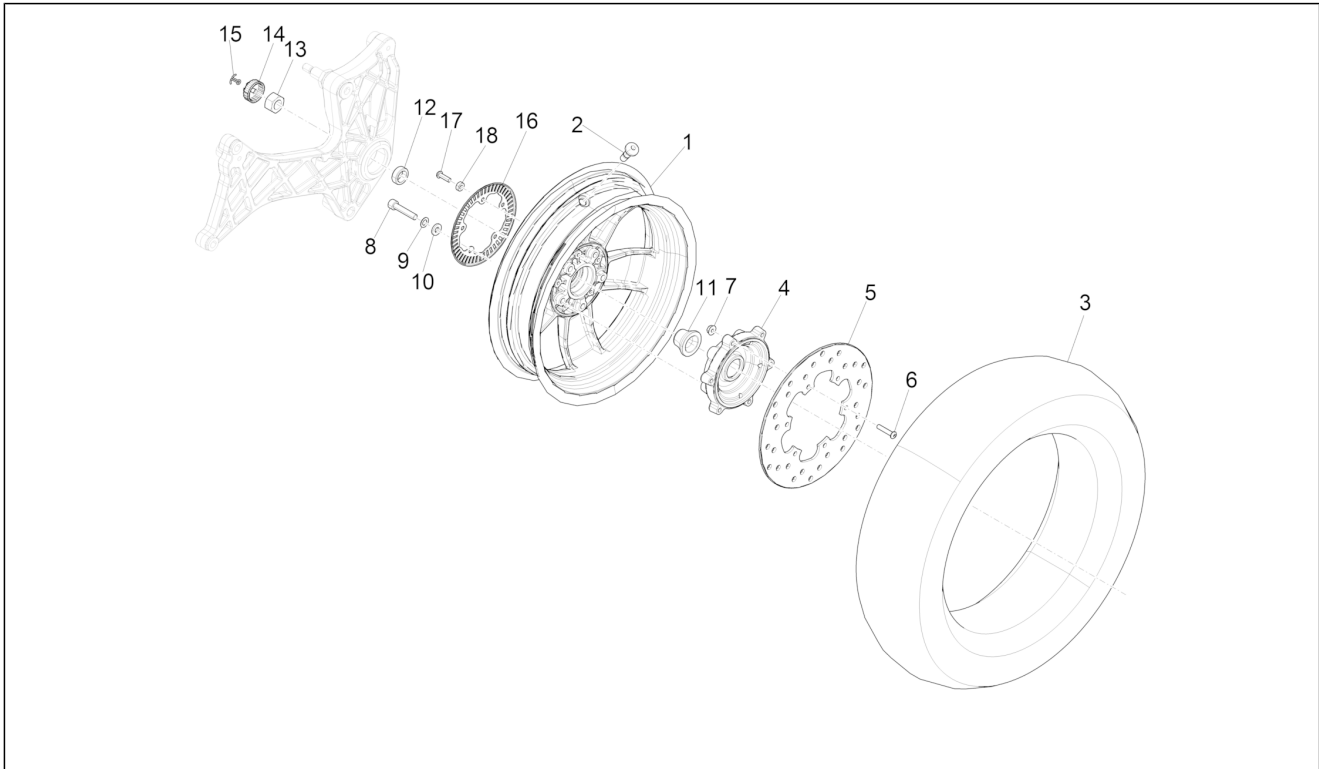

Group	Suspensions - Wheels
Code	04.12
Description	Rear wheel
Service	1

Pos.	Code	Description	Qty	Variants
				Colour:Black 94[94] Country:europa[EU] Model version:Basic version[B] Colour:Dragon Red 894[894] Country:europa[EU] Model version:Basic version[B] Colour: Yellow 983/A[983/A] Country:europa[EU] Model version:Basic version[B] Colour:White 544[544] Country:GSO Version[GSO] Model version:Basic version[B] Colour:Dragon Red 894[894] Country:GSO Version[GSO]
2	597679	Tubeless valve	1	
3	1C000743	(Michelin) Tyre 130/70-12"	1	
3	598278	Tyre (Sava) 130/70-12"	1	
4	598715	Rear wheel hub	1	
5	56484R	Brake disc	1	
6	597564	screw	6	
7	597565	Self locking nut	6	
8	149104	Hex socket screw M8x40	5	
9	709047	Spring washer	5	
10	828961	Flat washer 8,2x17x2,5	5	
11	1C002344	Rear wheel spacer	1	
12	1C002175	Spacer	1	
13	563728	Nut M16x13	1	
14	194423	Nut hold cap	1	
15	012789	Split pin	1	
16	1C003698R	ABS rear tone wheel	1	
16	1C0010436	ABS rear tone wheel	1