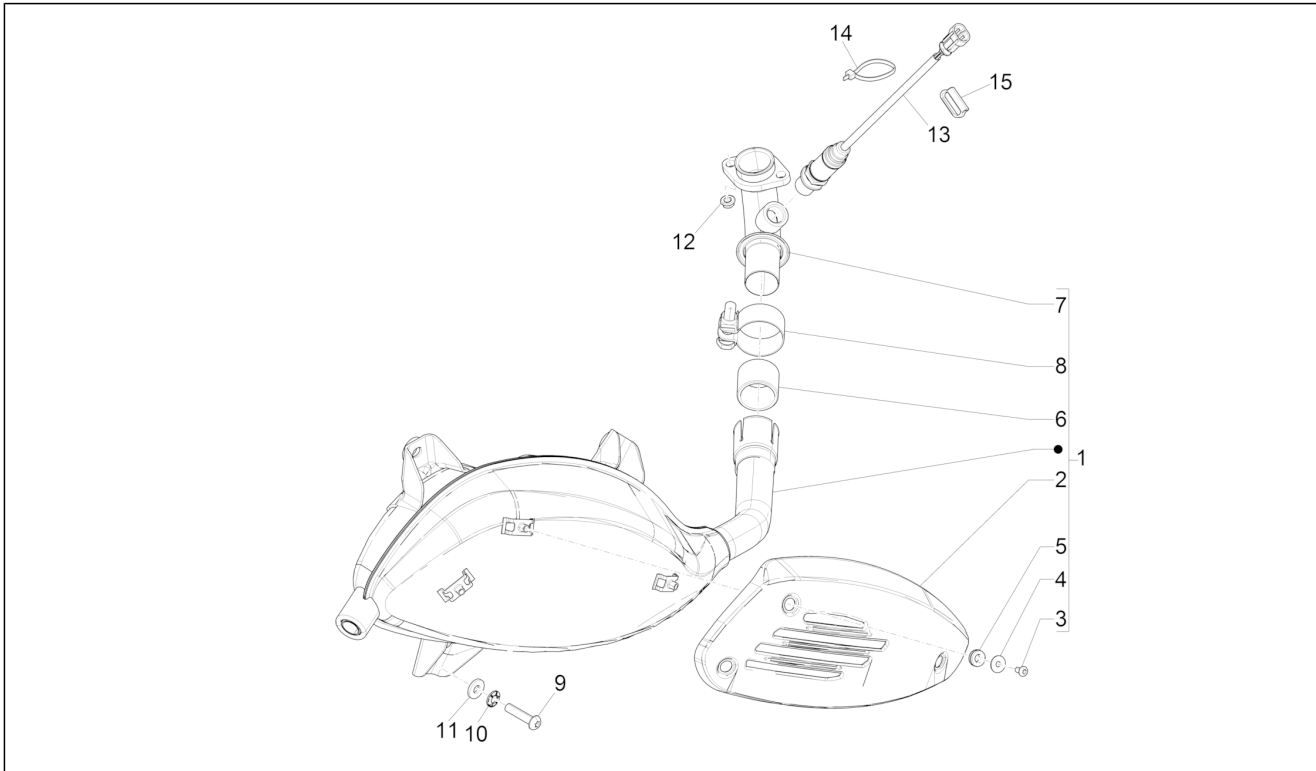

Group	Engine
Code	01.42
Description	Silencer
Service	1

Pos.	Code	Description	Qty	Variants
				Model version:Basic version[B] Colour:Dragon Red 894[894] Country:GSO Version[GSO] Model version:"Sport" version[SP] Colour:Matt grey 707/C[707/C] Country:GSO Version[GSO] Model version:"Sport" version[SP] Colour:Matte line blue 297/A[297/A] Country:GSO Version[GSO] Model version:Supertech[T] Colour:98/A Black Competition[98/A] Country:europe[EU] Model version:Supertech[T] Colour:Grey mouse - 715/C[715/C] Country:europe[EU] Model version:"Sport" version[SP] Colour:Matte line blue 297/A[297/A] Country:europe[EU]
5	841782	Rubber spacer	3	
6	8263885	Graphite bushing	1	
7	1A007653	Exhaust manifold with I.P.	1	
8	8449404	Hose clamp	1	
9	599208	Hex screw M8x30	3	
10	834187	Spring washer 16x8,2x2,2	3	
11	848452	Flat washer 19,3x8,2x2,5	3	
12	436947	Nut	2	
13	584344	Lambda sensor (L. 325 mm)	1	
14	145298	Lock-strap L= 180 mm	1	
15	847974	Lambda probe connector support	1