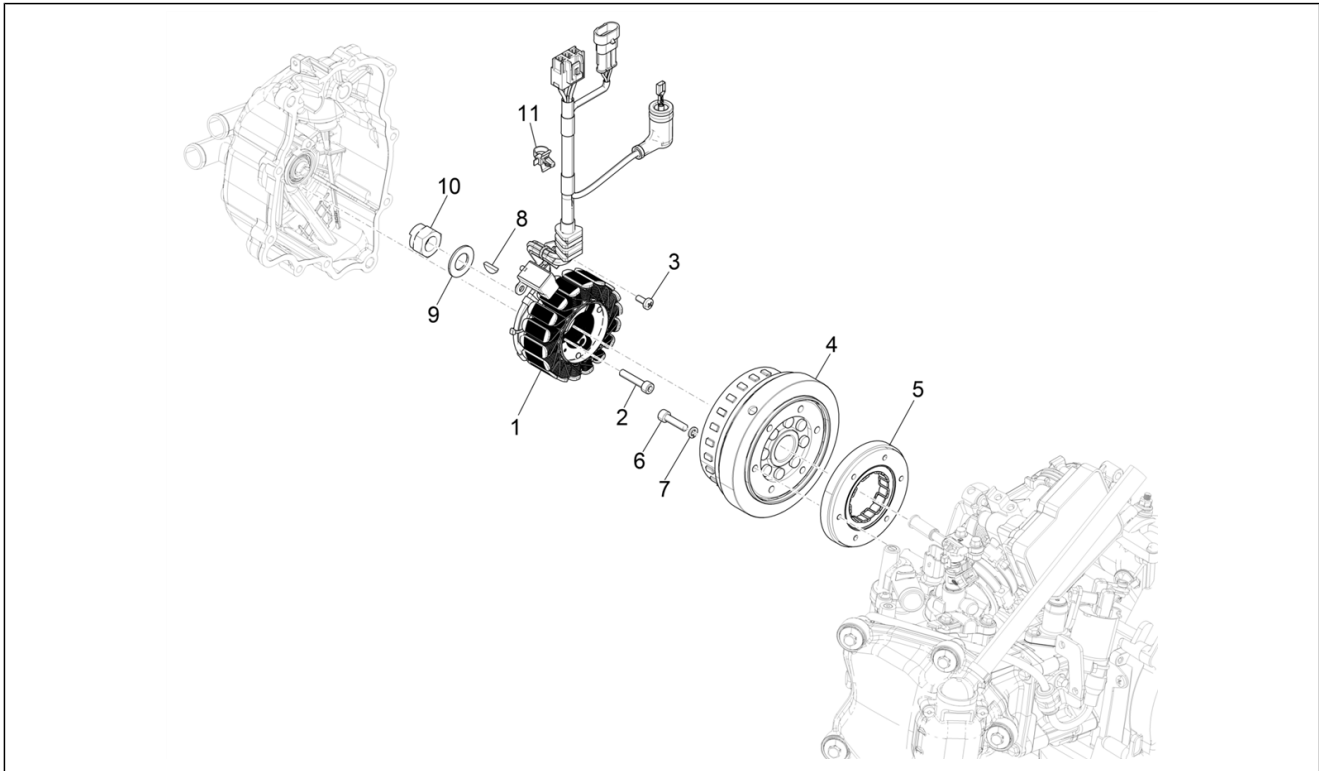

Group	Engine
Code	01.21
Description	Flywheel magneto
Service	1

Pos.	Code	Description	Qty	Variants
1	642054	Stator (Kokusan)	1	
2	122637	Low head socket screw M6x30	3	
3	015585	Self-tapping screw M5x12	2	
4	1A012853	Rotor complete with hub	1	
5	1A0093875	Complete freewheel	1	
6	877289	Hex socket screw M6x24	6	
7	479515	Break washer	6	
8	000097	Transmission key	1	
9	842385	Plain washer	1	
10	82952R	Special nut	1	
11	640879	Hose clamp 2,7x132	1