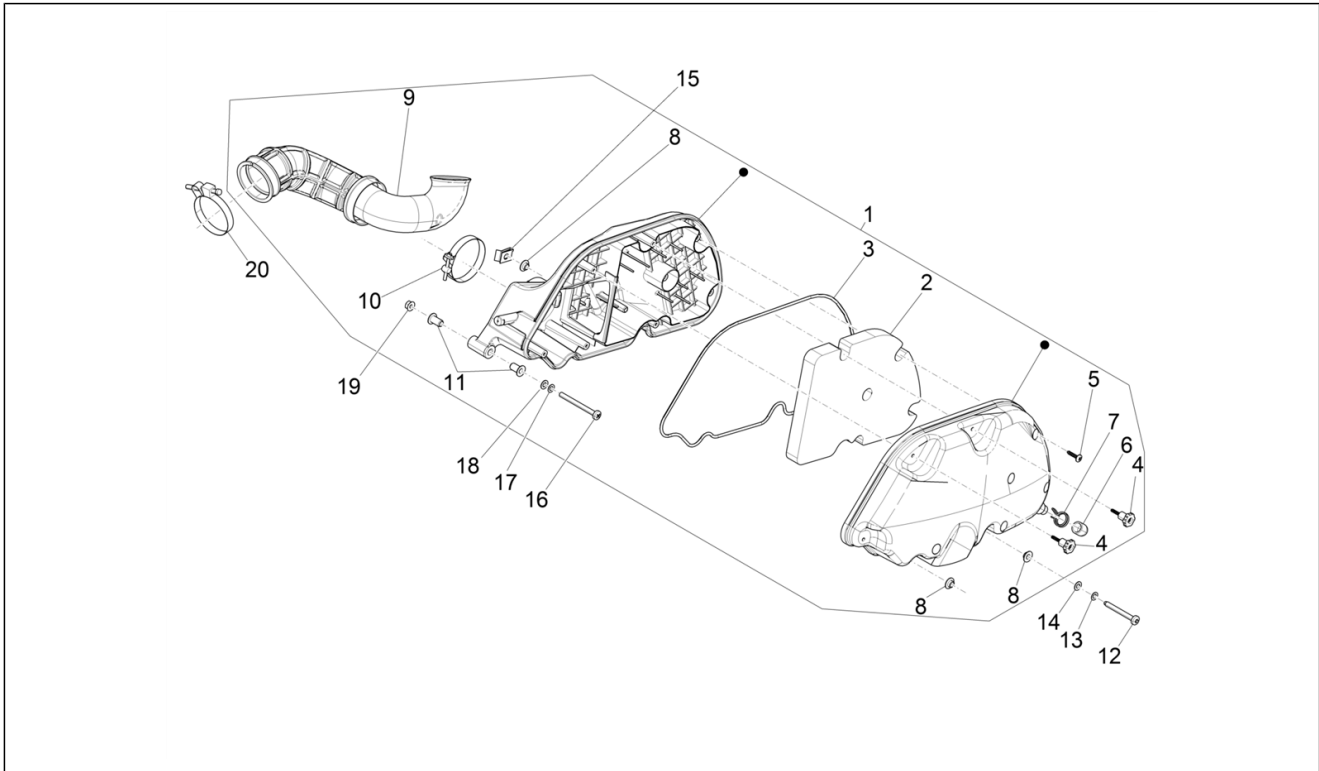

Group	Engine
Code	01.45
Description	Air filter
Service	1

Pos.	Code	Description	Qty	Variants
1	1A011905	Air cleaner case	1	
2	8319970P	Air filter PREMIUM	1	
3	831995	Packing	1	
4	479132	Air filter closing knob	2	
5	258146	Self-tap screw M3x20	6	
6	827831	Cap	1	
7	CM002910	Hose clamp	1	
8	830056	Knurled bushing	4	
9	1A011902	Air cleaner sleeve / throttle body	1	
10	1A013032	Hose clamp	1	
11	830057	Bushing	2	
12	1B000678	Special cap screw M6x55	2	
13	012533	Notched washer 6,6x11x0	2	
14	003056	Flat washer 6,4x12x1	2	
15	254485	Spring plate M6	2	
16	259166	screw	1	
17	012533	Notched washer 6,6x11x0	1	
18	003056	Flat washer 6,4x12x1	1	
19	288245	Self locking nut M6	1	
20	260918	Hose clamp	1