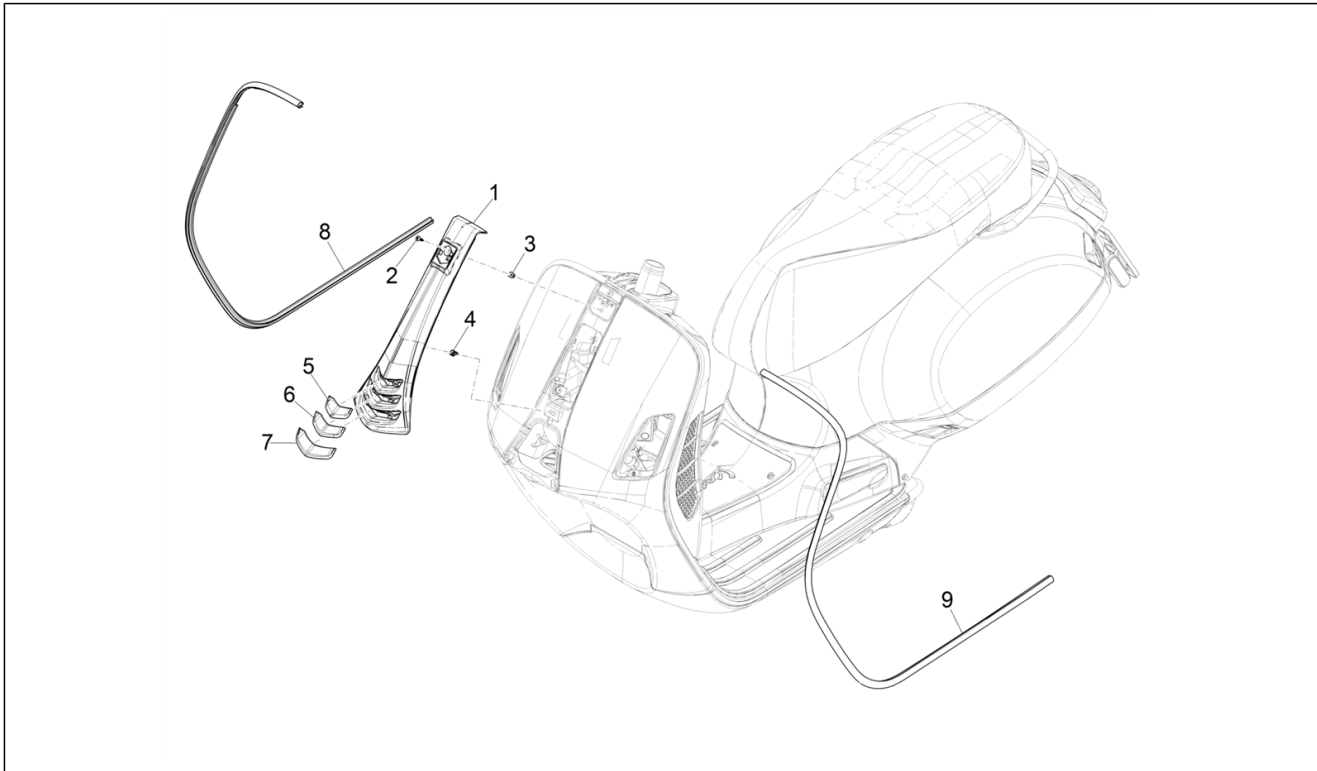

Group	Frame - Plastic parts - Coachwork
Code	02.26
Description	Front shield
Service	1

Pos.	Code	Description	Qty	Variants
1	1B006684000NV	Painted steering cover	1	Model version:"NOTTE" Version [N] Colour:Matt Black 99/C[99/C] Country:europe[EU]
1	1B006684000XN2	Painted steering cover	1	Model version:Supertech[T] Colour:98/A Black Competition[98/A] Country:europe[EU]
1	1B006684000HT	Painted steering cover	1	Model version:Supertech[T] Colour:Grey mouse - 715/C[715/C] Country:europe[EU]
1	1B00668400090	Painted steering cover	1	Model version:Basic version[B] Colour:Black 94[94] Country:GSO Version[GSO] Model version:Basic version[B] Colour:Black 94[94] Country:europe[EU]
1	1B006684000LD	Painted steering cover	1	Model version:Basic version[B] Colour:Yellow 983/A[983/A] Country:GSO Version[GSO] Model version:Basic version[B] Colour:Yellow 983/A[983/A] Country:europe[EU] Model version:Version "Racing 60'S"[RS60] Colour:VY - 349/A VERDE Met.[VY] Country:europe[EU]
1	1B006684000R7	Painted steering cover	1	Model version:Basic version[B] Colour:Dragon Red 894[894] Country:europe[EU] Model version:Basic version[B] Colour:Dragon Red 894[894] Country:GSO Version[GSO] Model version:Version "Racing 60'S"[RS60] Colour:White 544[544] Country:europe[EU]
1	1B006684000BR	Painted steering cover	1	Model version:Basic version[B] Colour:White 544[544] Country:europe[EU]