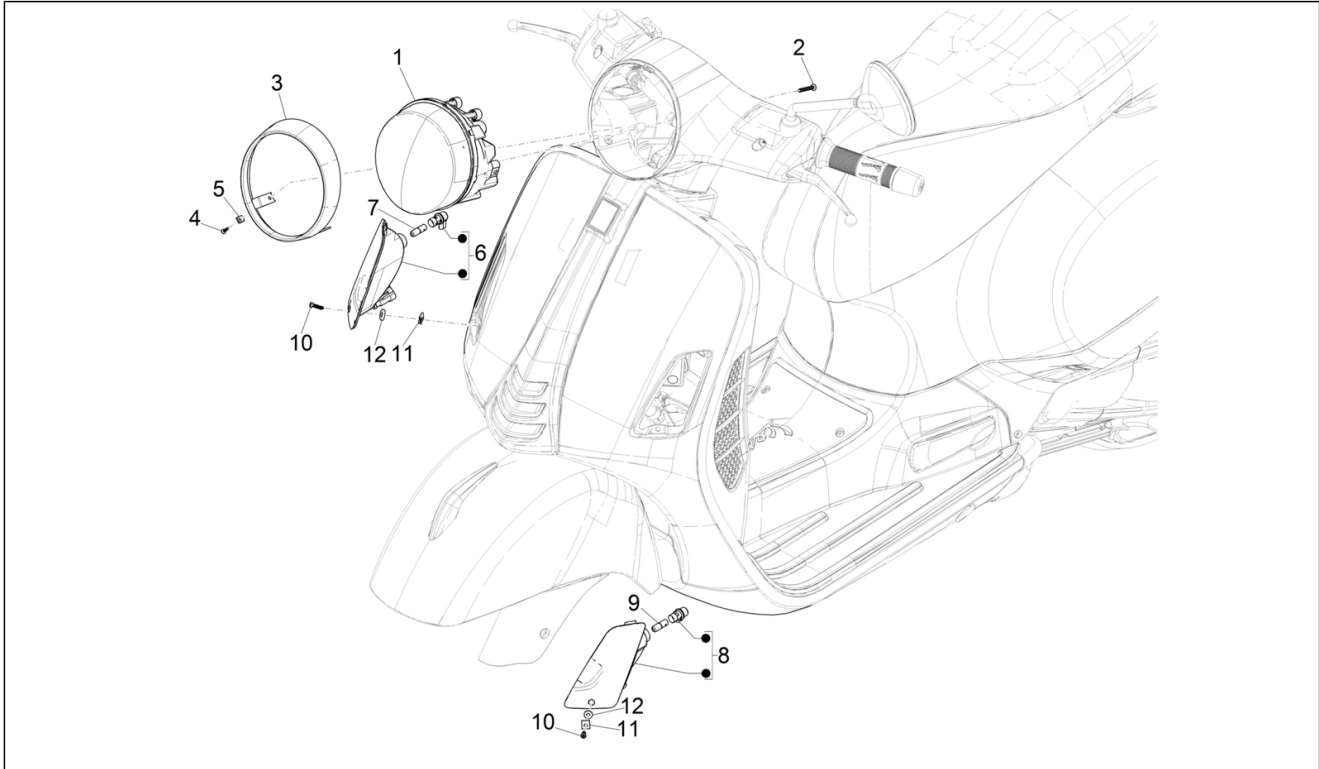

Group	Electrical system
Code	06.03
Description	Front headlamps - Turn signal lamps
Service	1

Pos.	Code	Description	Qty	Variants
				Model version:Basic version[B] Colour:Dragon Red 894[894] Country:GSO Version[GSO] Model version:"Sport" version[SP] Colour:Matt grey 707/C[707/C] Country:GSO Version[GSO] Model version:"Sport" version[SP] Colour:Matte line blue 297/A[297/A] Country:GSO Version[GSO] Model version:Supertech[T] Colour:98/A Black Competition[98/A] Country:europe[EU] Model version:Supertech[T] Colour:Grey mouse - 715/C[715/C] Country:europe[EU] Model version:"Sport" version[SP] Colour:Matte line blue 297/A[297/A] Country:europe[EU]
4	018536	Self-tap screw 3,5x13	1	
5	CM017403	Spring plate	1	
6	1D002895	Front right turn indicator	1	
6	1D000475	Front right turn indicator	1	
7	1D000261	Halogen Lamp 12V-6W	1	
8	1D002896	Front left turn indicator	1	
8	1D000476	Front left turn indicator	1	
9	1D000261	Halogen Lamp 12V-6W	1	
10	008457	Self-tap screw M4,2x19	2	
11	CM017406	Plate	2	
12	1B006623	Flat washer	2