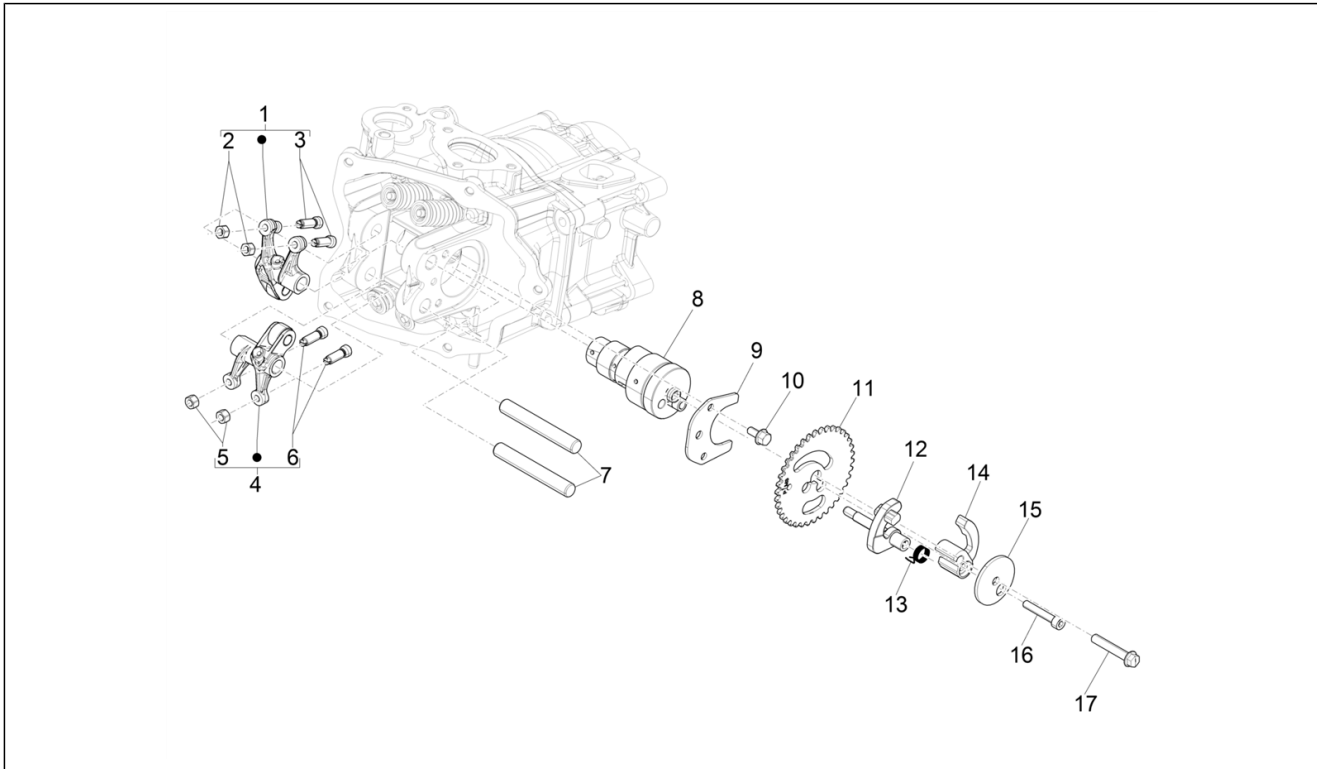

Group	Engine
Code	01.11
Description	Rocking levers support unit
Service	1

Pos.	Code	Description	Qty	Variants
1	1A009684	Intake rocker with roller	1	
2	879916	Rocker arm adjuster nut	2	
3	B019290	Adjuster screw	2	
4	1A009686	Exhaust rocker with roller	1	
5	879916	Rocker arm adjuster nut	2	
6	B019290	Adjuster screw	2	
7	1A013022	Rocker arms axis	2	
8	1A0143690A	Camshaft with i.p. A	1	
8	1A0143690B	Camshaft with i.p. B	1	
8	1A0143690C	Camshaft with i.p. C	1	
9	877309	Camshaft plate	1	
10	484123	Screw w/ flange	2	
11	B014970	Timing system gear	1	
12	CM295801	Decompression counterweight A	1	
12	CM295802	Decompression counterweight B	1	
12	CM295803	Decompression counterweight C	1	
13	B014925	Decompression spring	1	
14	880893	Decompressor counterweight	1	
15	B013841	Washer	1	
16	1A003053	Hex socket screw M5x30	1	
17	414838	screw M6x35	1