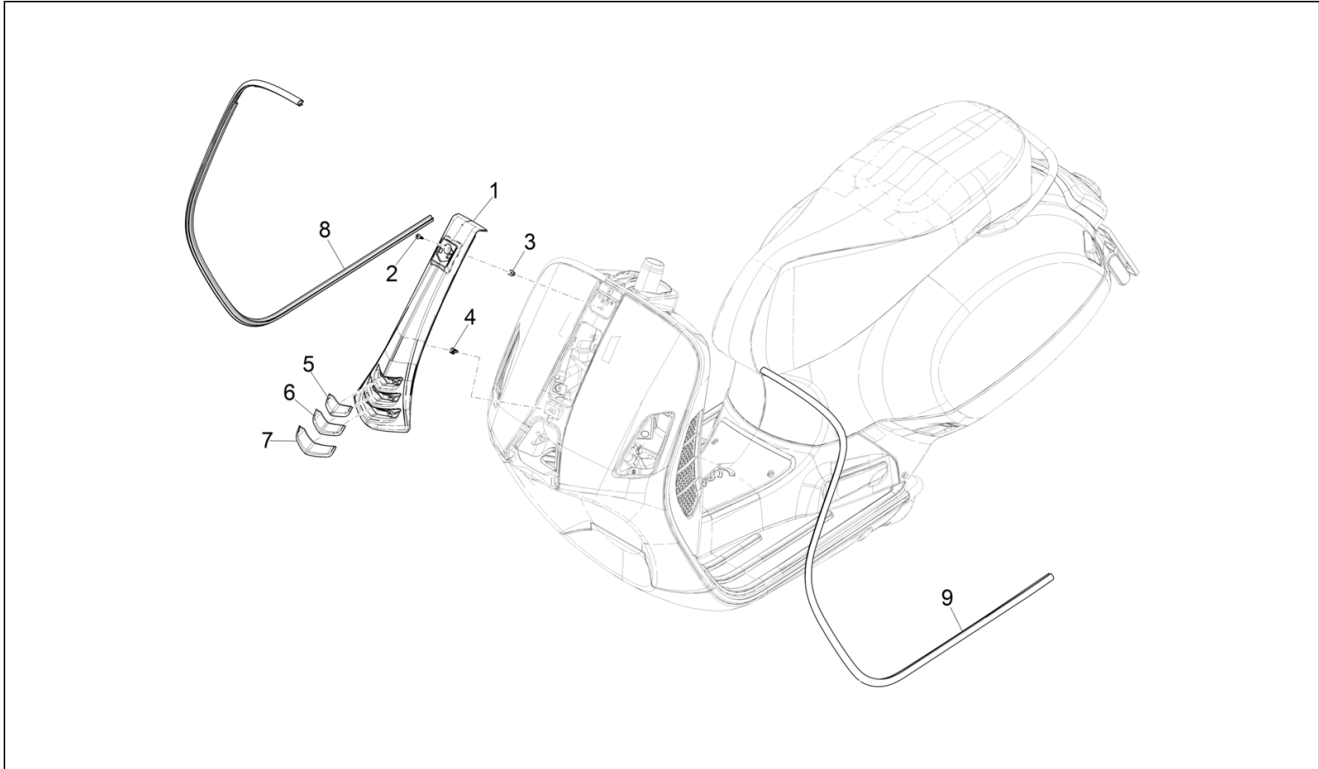

Group	Frame - Plastic parts - Coachwork
Code	02.26
Description	Front shield
Service	1

Pos.	Code	Description	Qty	Variants
				Colour:Dragon Red 894[894] Country:europa[EU] Model version:Basic version[B] Colour:Yellow 983/A[983/A] Country:europa[EU] Model version:Basic version[B] Colour:White 544[544] Country:GSO Version[GSO] Model version:Basic version[B] Colour:Dragon Red 894[894] Country:GSO Version[GSO]
8	1B007782	Right-hand shield edge	1	Model version:Version "Racing 60'S"[RS60] Colour:White 544[544] Country:europa[EU] Model version:Version "Racing 60'S"[RS60] Colour:VY - 349/A VERDE Met.[VY] Country:europa[EU]
8	1B006680	Right-hand shield edge	1	Model version:"NOTTE" Version [N] Colour:Matt Black 99/C[99/C] Country:europa[EU]
8	1B003380	Right-hand shield edge	1	Model version:Basic version[B] Colour:Black 94[94] Country:GSO Version[GSO] Model version:Basic version[B] Colour:Yellow 983/A[983/A] Country:GSO Version[GSO] Model version:Basic version[B] Colour:White 544[544] Country:europa[EU] Model version:Basic version[B] Colour:Black 94[94] Country:europa[EU] Model version:Basic version[B] Colour:Dragon Red 894[894] Country:europa[EU] Model version:Basic version[B] Colour:Yellow 983/A[983/A]