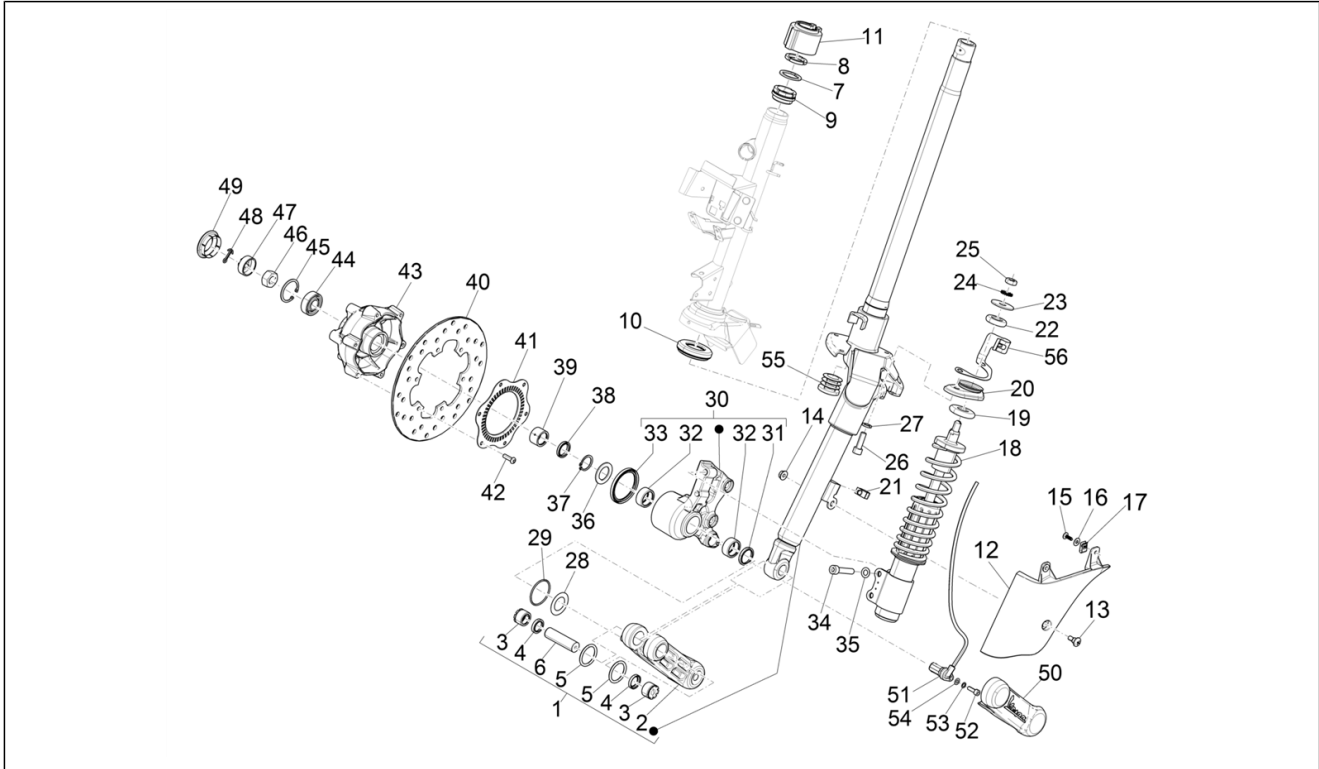

Group	Suspensions - Wheels
Code	04.02
Description	Fork/steering tube - Steering bearing unit
Service	1

Pos.	Code	Description	Qty	Variants
				Country:GSO Version[GSO] Model version:Basic version[B] Colour:White 544[544] Country:europe[EU] Model version:Basic version[B] Colour:Black 94[94] Country:europe[EU] Model version:Basic version[B] Colour:Dragon Red 894[894] Country:europe[EU] Model version:Basic version[B] Colour: Yellow 983/A[983/A] Country:europe[EU] Model version:"Sport" version[SP] Colour:Matt grey 707/C[707/C] Country:europe[EU] Model version:Basic version[B] Colour:White 544[544] Country:GSO Version[GSO] Model version:Basic version[B] Colour:Dragon Red 894[894] Country:GSO Version[GSO] Model version:"Sport" version[SP] Colour:Matt grey 707/C[707/C] Country:GSO Version[GSO] Model version:"Sport" version[SP] Colour:Matte line blue 297/A[297/A] Country:GSO Version[GSO] Model version:"Sport" version[SP] Colour:Matte line blue 297/A[297/A] Country:europe[EU] Model version:Version "Racing 60'S"[RS60] Colour:White 544[544] Country:europe[EU] Model version:Version "Racing 60'S"[RS60] Colour:VY - 349/A VERDE Met.[VY] Country:europe[EU]