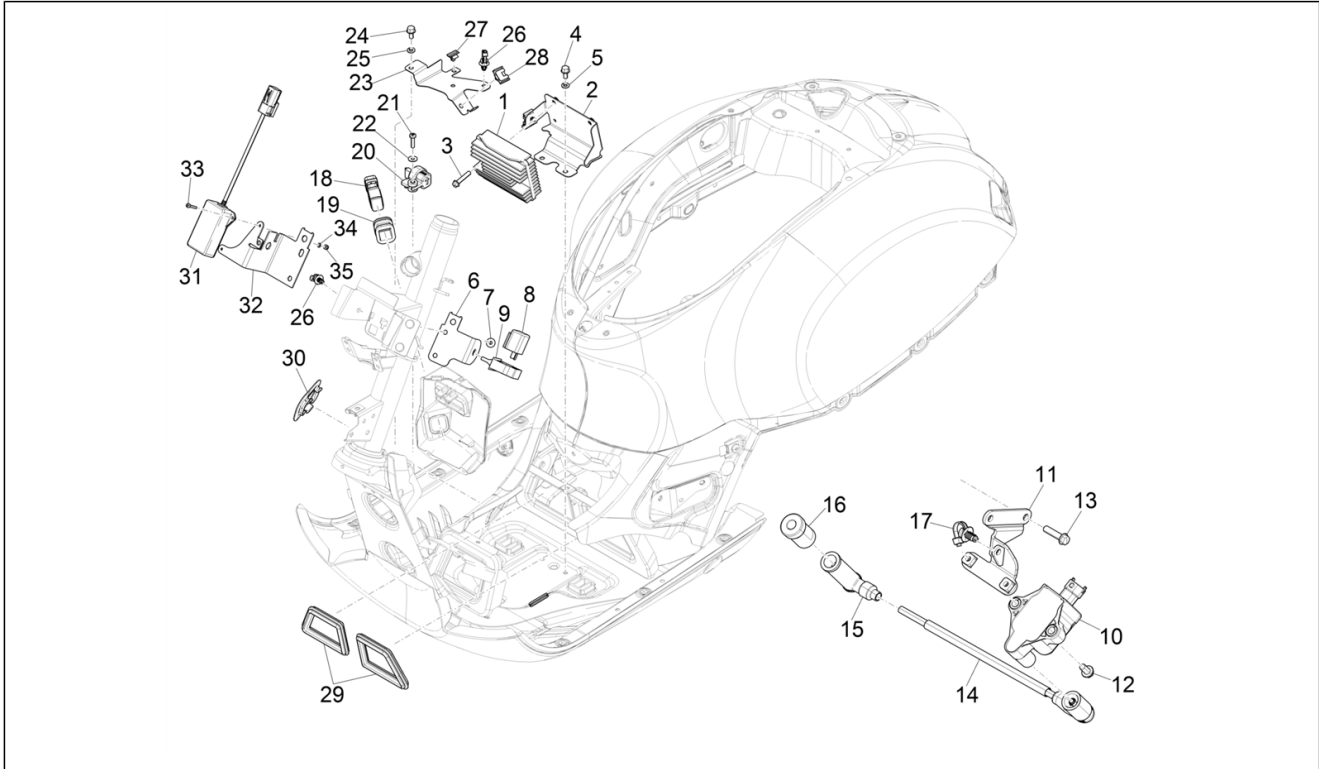

Group	Electrical system
Code	06.06
Description	Voltage Regulators - Electronic Control Units (ecu) - H.T. Coil
Service	1

Pos.	Code	Description	Qty	Variants
1	641709	Voltage regulator	1	
2	1B003878	Voltage regulator support	1	
3	B016792	Screw w/ flange M6x30	2	
4	B016426	Screw w/ flange M6x14	2	
5	016406	Spring washer 6,4x11,8x1	2	
6	1D000504	Bulb device bracket	1	Model version:Basic version[B] Colour:Black 94[94] Country:GSO Version[GSO] Model version:Basic version[B] Colour: Yellow 983/A[983/A] Country:GSO Version[GSO] Model version:Basic version[B] Colour:White 544[544] Country:europe[EU] Model version:Basic version[B] Colour:Black 94[94] Country:europe[EU] Model version:Basic version[B] Colour:Dragon Red 894[894] Country:europe[EU] Model version:Basic version[B] Colour: Yellow 983/A[983/A] Country:europe[EU] Model version:"Sport" version[SP] Colour:Matt grey 707/C[707/C] Country:europe[EU] Model version:Basic version[B] Colour:White 544[544] Country:GSO Version[GSO] Model version:Basic version[B] Colour:Dragon Red 894[894] Country:GSO Version[GSO] Model version:"Sport" version[SP] Colour:Matt grey 707/C[707/C] Country:GSO Version[GSO] Model version:"Sport" version[SP]