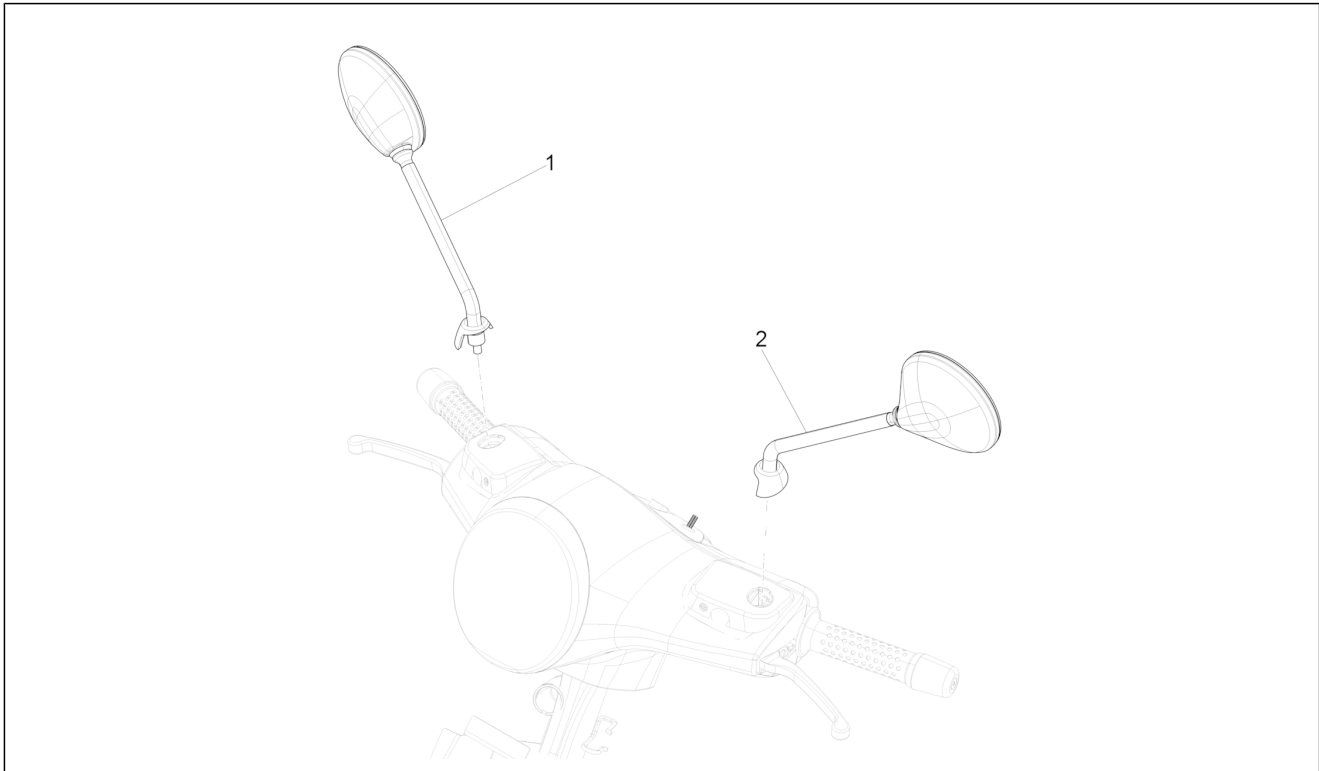

Group	Frame - Plastic parts - Coachwork
Code	02.45
Description	Driving mirror/s
Service	1

Pos.	Code	Description	Qty	Variants
				Colour:Matt grey 707/C[707/C] Country:GSO Version[GSO] Model version:"Sport" version[SP] Colour:Matte line blue 297/A[297/A] Country:GSO Version[GSO] Model version:Supertech[T] Colour:98/A Black Competition[98/A] Country:europa[EU] Model version:Supertech[T] Colour:Grey mouse - 715/C[715/C] Country:europa[EU] Model version:"Sport" version[SP] Colour:Matte line blue 297/A[297/A] Country:europa[EU]
2	CM303410	Lh side mirror	1	Model version:Version "Racing 60'S"[RS60] Colour:White 544[544] Country:europa[EU] Model version:Version "Racing 60'S"[RS60] Colour:VY - 349/A VERDE Met.[VY] Country:europa[EU]
2	CM303404	Lh side mirror	1	Model version:"NOTTE" Version [N] Colour:Matt Black 99/C[99/C] Country:europa[EU]
2	CM303401	Lh side mirror	1	Model version:Basic version[B] Colour:Black 94[94] Country:GSO Version[GSO] Model version:Basic version[B] Colour:Yellow 983/A[983/A] Country:GSO Version[GSO] Model version:Basic version[B] Colour:White 544[544] Country:europa[EU] Model version:Basic version[B] Colour:Black 94[94] Country:europa[EU] Model version:Basic version[B] Colour:Dragon Red 894[894]