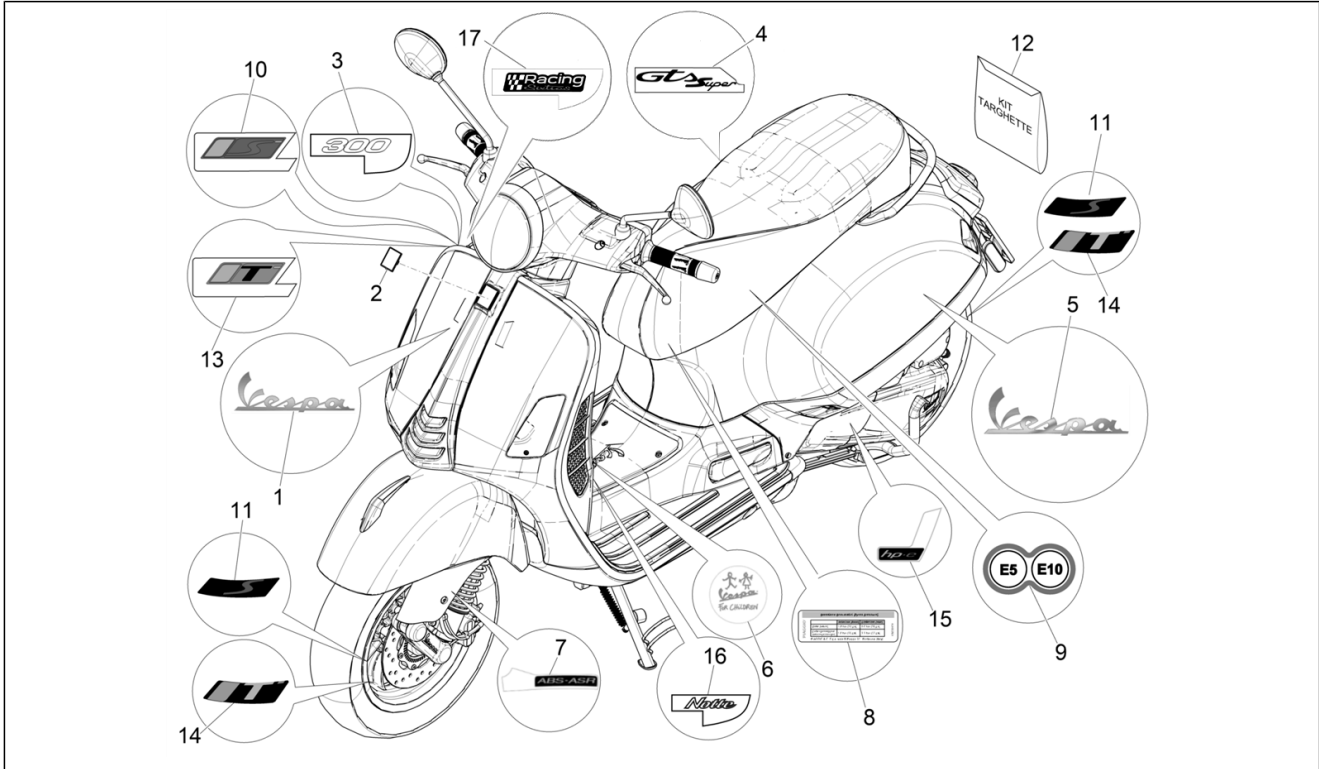

Group	Frame - Plastic parts - Coachwork
Code	02.38
Description	Plates - Emblems
Service	1

Pos.	Code	Description	Qty	Variants
1	656219	""Vespa"" front label"	1	
2	576464	Shield "Piaggio"	1	
3	2H003205	Adhesive dataplate "300"	1	Model version: Basic version[B] Colour: Black 94[94] Country: GSO Version[GSO] Model version: Basic version[B] Colour: Yellow 983/A[983/A] Country: GSO Version[GSO] Model version: Basic version[B] Colour: White 544[544] Country: europe[EU] Model version: Basic version[B] Colour: Black 94[94] Country: europe[EU] Model version: Basic version[B] Colour: Dragon Red 894[894] Country: europe[EU] Model version: Basic version[B] Colour: Yellow 983/A[983/A] Country: europe[EU] Model version: "Sport" version[SP] Colour: Matt grey 707/C[707/C] Country: europe[EU] Model version: Basic version[B] Colour: White 544[544] Country: GSO Version[GSO] Model version: Basic version[B] Colour: Dragon Red 894[894] Country: GSO Version[GSO] Model version: "Sport" version[SP] Colour: Matt grey 707/C[707/C] Country: GSO Version[GSO] Model version: "Sport" version[SP] Colour: Matte line blue 297/A[297/A] Country: GSO Version[GSO] Model version: Supertech[T] Colour: 98/A Black Competition[98/A]