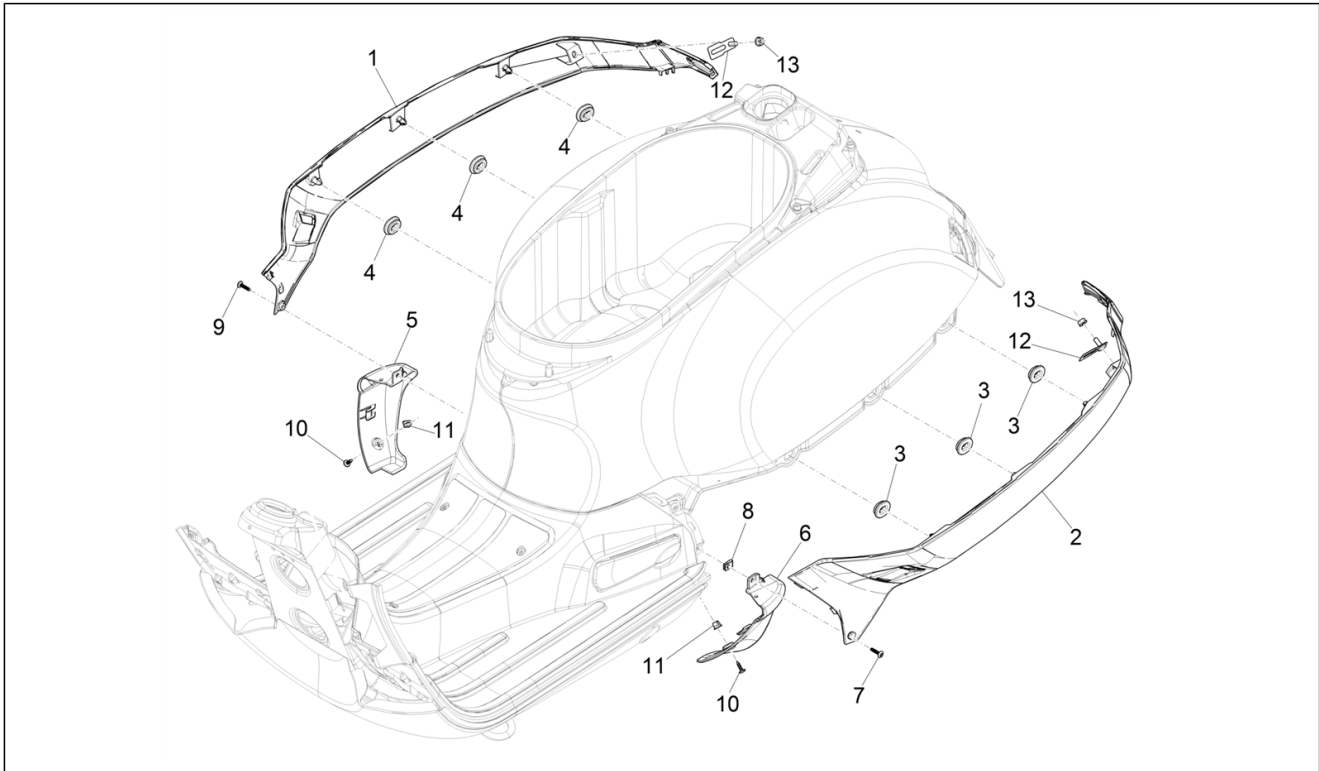

Group	Frame - Plastic parts - Coachwork
Code	02.32
Description	Side cover - Spoiler
Service	1

Pos.	Code	Description	Qty	Variants
7	CM178609	Self-tap screw	1	
8	CM017410	Spring plate	1	
9	CM179101	Self-tapping screw	1	
10	CM178601	Self tapping screw D4.2x16	2	
11	157716	Expansion plug	2	
12	623575	Fairing fixing plate	2	
13	288245	Self locking nut M6	2