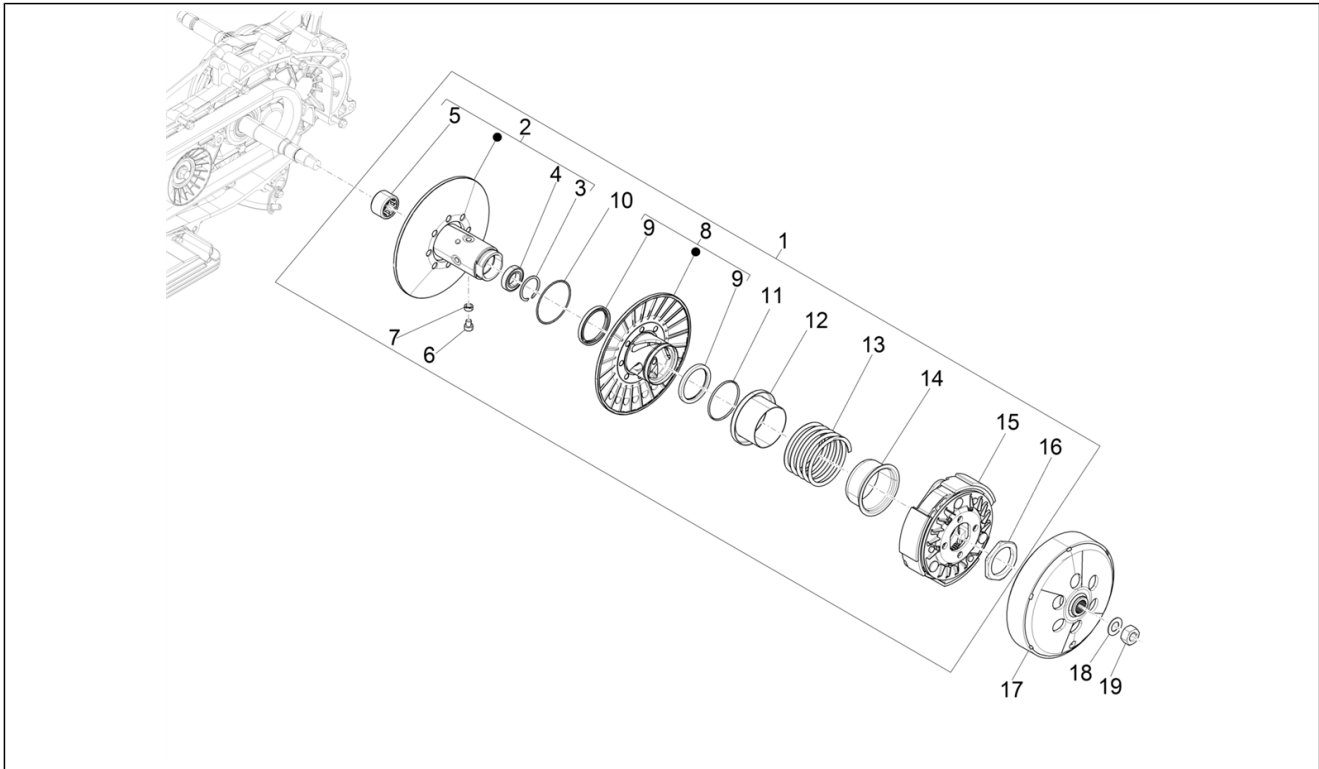

Group	Engine
Code	01.14
Description	Driven pulley
Service	1

Pos.	Code	Description	Qty	Variants
15	CM3117015	Centrifugal clutch assembly	1	Model version:Version "Racing 60'S"[RS60] Colour:White 544[544] Country:europa[EU] Model version:Version "Racing 60'S"[RS60] Colour:VY - 349/A VERDE Met.[VY] Country:europa[EU]
15	CM3022015	Centrifugal clutch assembly	1	Model version:Basic version[B] Colour:Black 94[94] Country:GSO Version[GSO] Model version:Basic version[B] Colour:Yellow 983/A[983/A] Country:GSO Version[GSO] Model version:Basic version[B] Colour:White 544[544] Country:europa[EU] Model version:Basic version[B] Colour:Black 94[94] Country:europa[EU] Model version:Basic version[B] Colour:Dragon Red 894[894] Country:europa[EU] Model version:"NOTTE" Version [N] Colour:Matt Black 99/C[99/C] Country:europa[EU] Model version:Basic version[B] Colour:Yellow 983/A[983/A] Country:europa[EU] Model version:"Sport" version[SP] Colour:Matt grey 707/C[707/C] Country:europa[EU] Model version:Basic version[B] Colour:White 544[544] Country:GSO Version[GSO] Model version:Basic version[B] Colour:Dragon Red 894[894] Country:GSO Version[GSO] Model version:"Sport" version[SP]