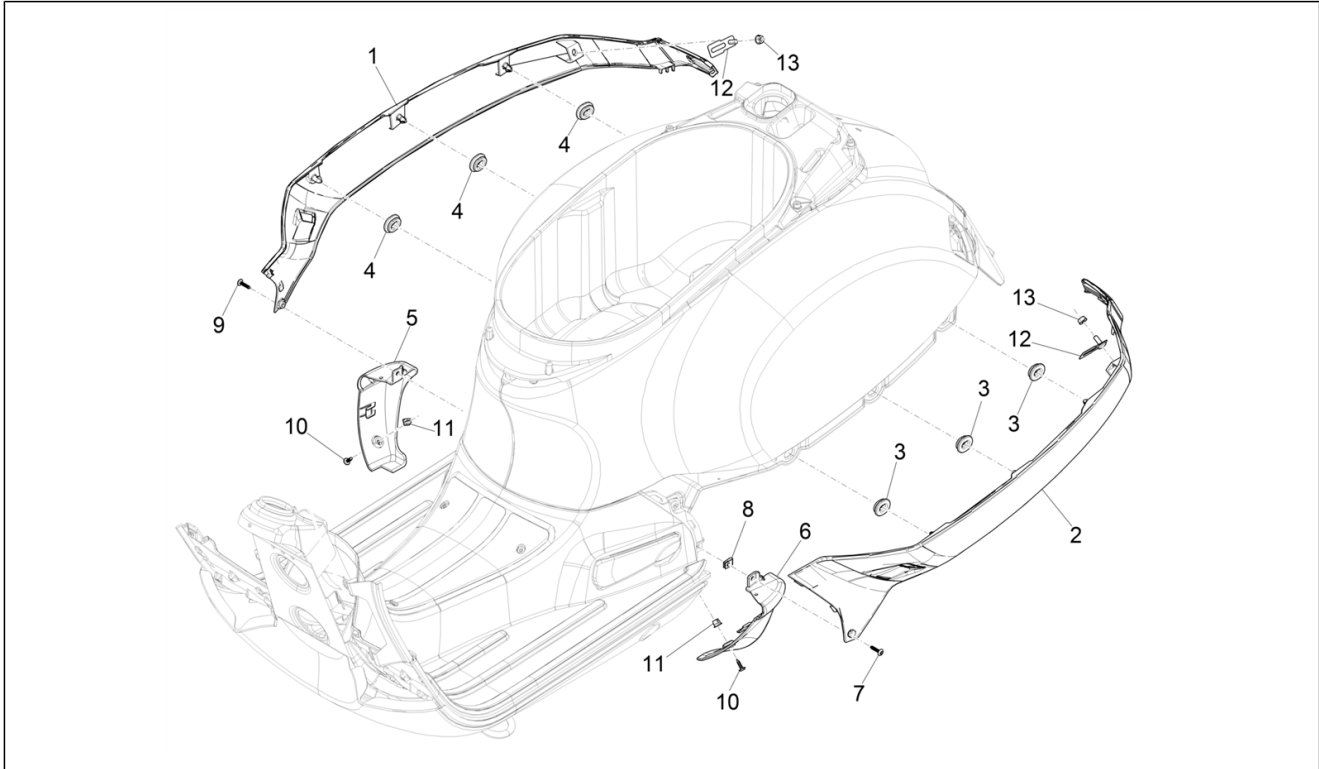

Group	Frame - Plastic parts - Coachwork
Code	02.32
Description	Side cover - Spoiler
Service	1

Pos.	Code	Description	Qty	Variants
4	1B000888	Pad	3	
5	1B005804000VY	Spoiler right terminal	1	Model version:Version "Racing 60'S"[RS60] Colour:VY - 349/A VERDE Met.[VY] Country:europa[EU]
5	1B005804000NV	Spoiler right terminal	1	Model version:"NOTTE" Version [N] Colour:Matt Black 99/C[99/C] Country:europa[EU]
5	1B005804000XN2	Spoiler right terminal	1	Model version:Supertech[T] Colour:98/A Black Competition[98/A] Country:europa[EU]
5	1B005804000HT	Spoiler right terminal	1	Model version:Supertech[T] Colour:Grey mouse - 715/C[715/C] Country:europa[EU]
5	1B005804000D03	Spoiler right terminal	1	Model version:"Sport" version[SP] Colour:Matte line blue 297/A[297/A] Country:GSO Version[GSO] Model version:"Sport" version[SP] Colour:Matte line blue 297/A[297/A] Country:europa[EU]
5	1B005804000HQ	Spoiler right terminal	1	Model version:"Sport" version[SP] Colour:Matt grey 707/C[707/C] Country:europa[EU] Model version:"Sport" version[SP] Colour:Matt grey 707/C[707/C] Country:GSO Version[GSO]
5	1B005804000LD	Spoiler right terminal	1	Model version:Basic version[B] Colour:Yellow 983/A[983/A] Country:GSO Version[GSO] Model version:Basic version[B] Colour:Yellow 983/A[983/A] Country:europa[EU]
5	1B00580400090	Spoiler right terminal	1	Model version:Basic version[B] Colour:Black 94[94] Country:GSO Version[GSO] Model version:Basic version[B]