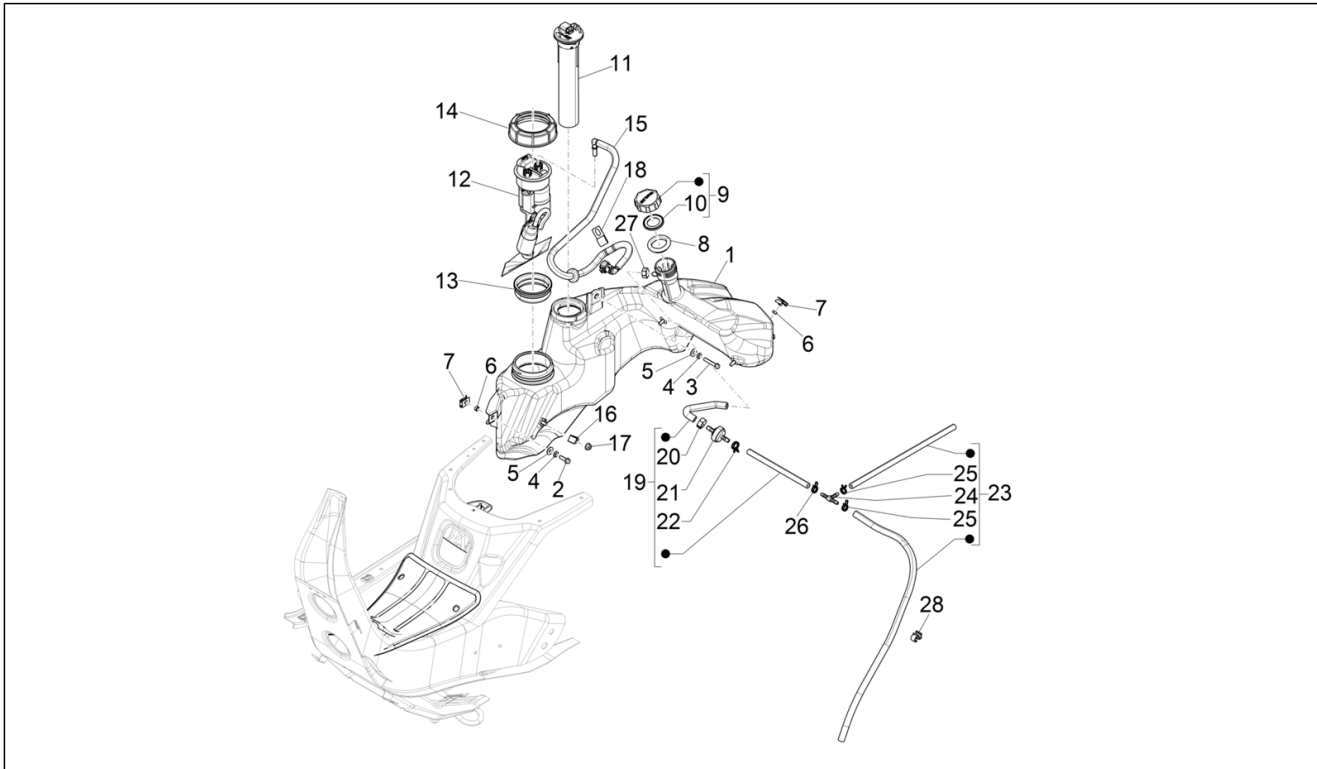

Group	Frame - Plastic parts - Coachwork
Code	02.47
Description	Fuel tank
Service	1

Pos.	Code	Description	Qty	Variants
1	621582	Fuel tank	1	
2	018639	Hex screw M6x20	2	
3	414838	screw M6x35	1	
4	016406	Spring washer 6,4x11,8x1	3	
5	013880	Flat washer 16x6,5x1,5	3	
6	623162	Spacer	2	
7	254485	Spring plate M6	2	
8	1B004806	Fuel tank gasket	1	
9	656022	Plug	1	
10	656021	Tank cover gasket	1	
11	CM025707	Indicator fuel level	1	
12	1D002689	Fuel pump cpl.	1	
13	656003	Gasket	1	
14	576546	Ring nut	1	
15	1B004592R	Fuel pipe complete with joints	1	
16	1B001615	Hose clamp	1	
17	012138	Self locking nut	1	
18	675510	Hose clamp	1	
19	1B006213	Complete breather pipe	1	
20	CM001914	Hose clamp	1	
21	576748	Safety valve	1	
22	CM002908	Hose clamp	1	
23	1B006214	Complete breather pipe	1	
24	833658	Vacuum union	1	
25	CM002904	Hose clamp	2	
26	CM002904	Hose clamp	1	
27	CM001914	Hose clamp	1	
28	CM013201	Spring	3