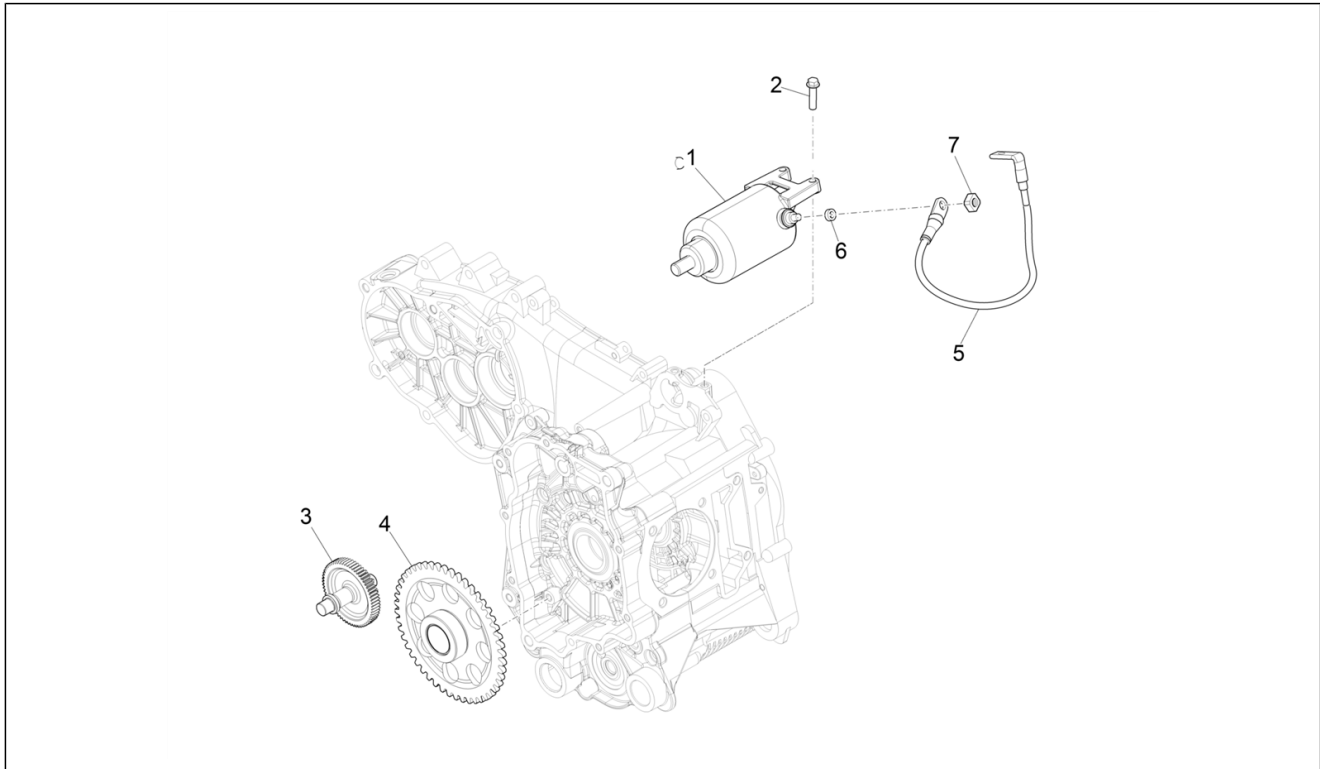

Group	Engine
Code	01.20
Description	Stater - Electric starter
Service	1

Pos.	Code	Description	Qty	Variants
1	1A011611R	Starter motor	1	
2	B016774	Flanged hexagon screw M6x25	2	
3	874803	Electric starter gear	1	
4	82737R	Starter motor gear	1	
5	1D001983	Starter cable	1	
6	016406	Spring washer 6,4x11,8x1	1	
7	020106	Nut M6	1