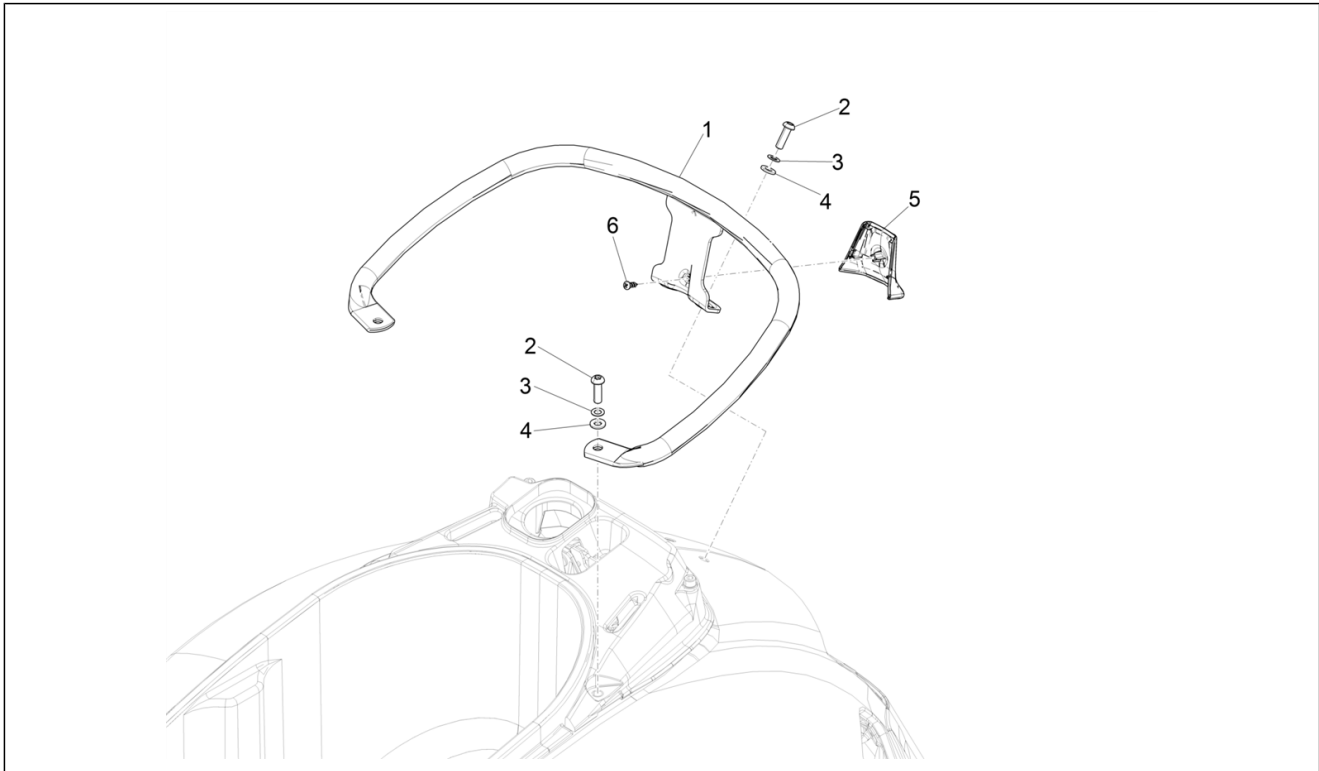

Group	Frame - Plastic parts - Coachwork
Code	02.44
Description	Rear luggage rack
Service	1

Pos.	Code	Description	Qty	Variants
1	1B007783	Complete luggage carrier handle	1	Model version:Version "Racing 60'S"[RS60] Colour:White 544[544] Country:europa[EU] Model version:Version "Racing 60'S"[RS60] Colour:VY - 349/A VERDE Met.[VY] Country:europa[EU]
1	1B006682	Complete luggage carrier handle	1	Model version:"NOTTE" Version [N] Colour:Matt Black 99/C[99/C] Country:europa[EU]
1	1B005808	Complete luggage carrier handle	1	Model version:Basic version[B] Colour:Black 94[94] Country:GSO Version[GSO] Model version:Basic version[B] Colour:Yellow 983/A[983/A] Country:GSO Version[GSO] Model version:Basic version[B] Colour:White 544[544] Country:europa[EU] Model version:Basic version[B] Colour:Black 94[94] Country:europa[EU] Model version:Basic version[B] Colour:Dragon Red 894[894] Country:europa[EU] Model version:Basic version[B] Colour:Yellow 983/A[983/A] Country:europa[EU] Model version:"Sport" version[SP] Colour:Matt grey 707/C[707/C] Country:europa[EU] Model version:Basic version[B] Colour:White 544[544] Country:GSO Version[GSO] Model version:Basic version[B] Colour:Dragon Red 894[894] Country:GSO Version[GSO] Model version:"Sport" version[SP]