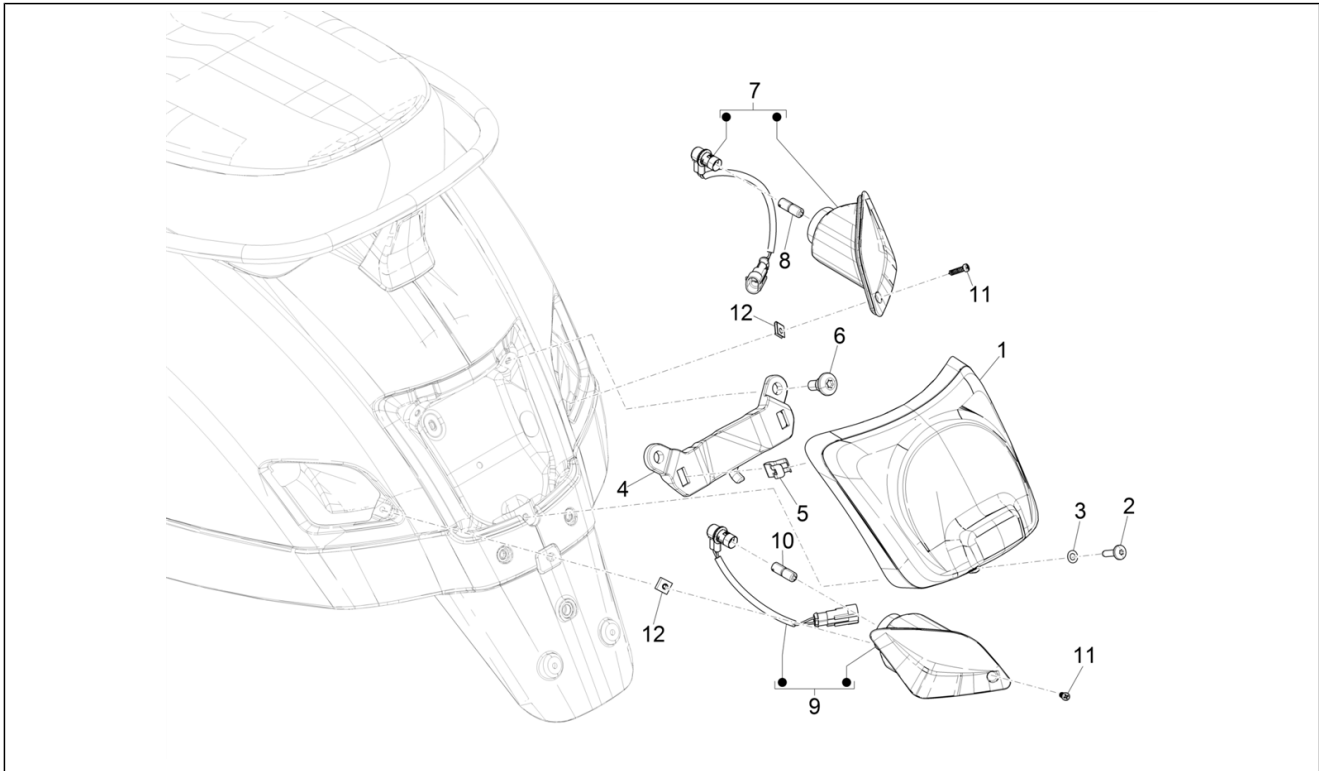

Group	Electrical system
Code	06.04
Description	Rear headlamps - Turn signal lamps
Service	1

Pos.	Code	Description	Qty	Variants
1	1D003290	Taillight with reflector	1	Model version:Version "Racing 60'S"[RS60] Colour:White 544[544] Country:europa[EU] Model version:Version "Racing 60'S"[RS60] Colour:VY - 349/A VERDE Met.[VY] Country:europa[EU]
1	1D002964	Rear light assembly	1	Model version:"NOTTE" Version [N] Colour:Matt Black 99/C[99/C] Country:europa[EU]
1	1D002560	Taillight with reflector	1	Model version:Basic version[B] Colour:Black 94[94] Country:GSO Version[GSO] Model version:Basic version[B] Colour:Yellow 983/A[983/A] Country:GSO Version[GSO] Model version:Basic version[B] Colour:White 544[544] Country:europa[EU] Model version:Basic version[B] Colour:Black 94[94] Country:europa[EU] Model version:Basic version[B] Colour:Dragon Red 894[894] Country:europa[EU] Model version:Basic version[B] Colour:Yellow 983/A[983/A] Country:europa[EU] Model version:"Sport" version[SP] Colour:Matt grey 707/C[707/C] Country:europa[EU] Model version:Basic version[B] Colour:White 544[544] Country:GSO Version[GSO] Model version:Basic version[B] Colour:Dragon Red 894[894] Country:GSO Version[GSO] Model version:"Sport" version[SP]