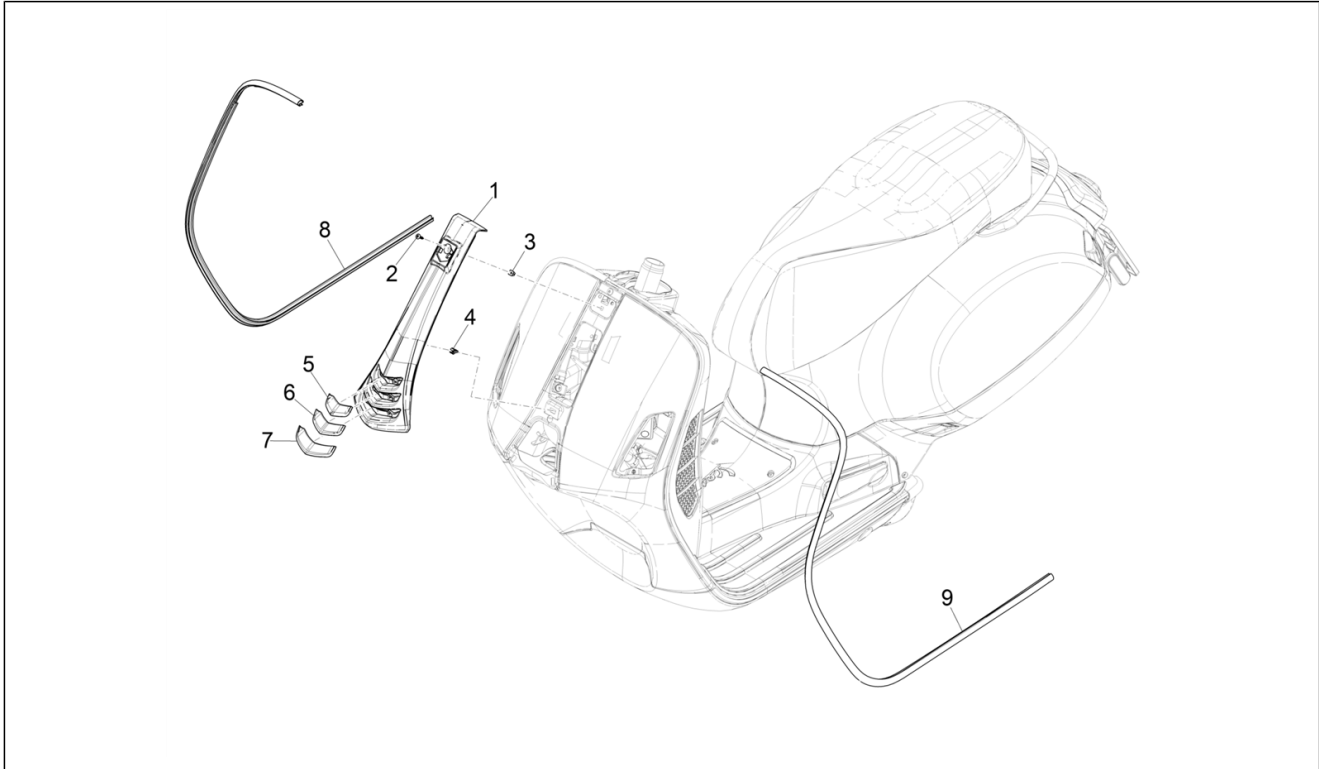

Group	Frame - Plastic parts - Coachwork
Code	02.26
Description	Front shield
Service	1

Pos.	Code	Description	Qty	Variants
1	1B005760	Steering cover	1	
2	CM179101	Self-tapping screw	1	
3	199190	Expansion plug	1	
4	D9004468091	Gripper clip	3	
5	1B005775000NQ	Upper emblem	1	Model version:Supertech[T] Colour:98/A Black Competition[98/A] Country:europa[EU] Model version:Supertech[T] Colour:Grey mouse - 715/C[715/C] Country:europa[EU] Model version:Version "Racing 60'S"[RS60] Colour:White 544[544] Country:europa[EU] Model version:Version "Racing 60'S"[RS60] Colour:VY - 349/A VERDE Met.[VY] Country:europa[EU]
5	1B005775000K1	Upper emblem	1	Model version:Basic version[B] Colour:Black 94[94] Country:GSO Version[GSO] Model version:Basic version[B] Colour:Yellow 983/A[983/A] Country:GSO Version[GSO] Model version:Basic version[B] Colour:White 544[544] Country:europa[EU] Model version:Basic version[B] Colour:Black 94[94] Country:europa[EU] Model version:Basic version[B] Colour:Dragon Red 894[894] Country:europa[EU] Model version:Basic version[B] Colour:Yellow 983/A[983/A] Country:europa[EU] Model version:Basic version[B] Colour:White 544[544]