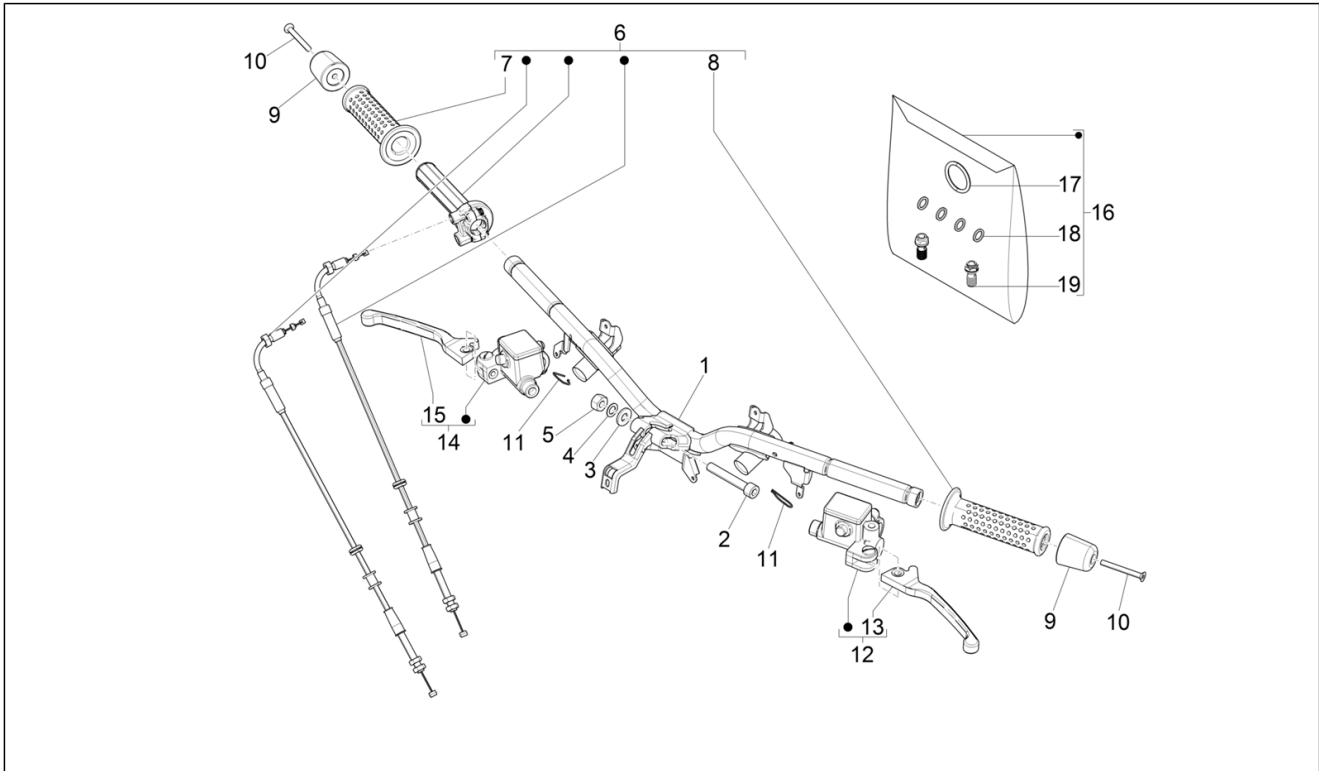

Group	Handlebars/Steering
Code	03.06
Description	Handlebars - Master cil.
Service	1

Pos.	Code	Description	Qty	Variants
1	1B006828	Handlebar with U.P.	1	
1	1B006324	Handlebar with U.P.	1	
2	668874	Hex socket screw	1	
3	012543	Flat elastic washer with internal tothing 17x10,3x2	1	
4	267917	Flat washer 18x10,2x2,5	1	
5	015330	Nut M10	1	
6	CM087727	Throttle control sleeve assembly	1	Model version:"NOTTE" Version [N] Colour:Matt Black 99/C[99/C] Country:europe[EU]
6	CM087722	Throttle control sleeve assembly	1	Model version:Basic version[B] Colour:Black 94[94] Country:GSO Version[GSO] Model version:Basic version[B] Colour: Yellow 983/A[983/A] Country:GSO Version[GSO] Model version:Basic version[B] Colour:White 544[544] Country:europe[EU] Model version:Basic version[B] Colour:Black 94[94] Country:europe[EU] Model version:Basic version[B] Colour:Dragon Red 894[894] Country:europe[EU] Model version:Basic version[B] Colour: Yellow 983/A[983/A] Country:europe[EU] Model version:"Sport" version[SP] Colour:Matt grey 707/C[707/C] Country:europe[EU] Model version:Basic version[B] Colour:White 544[544] Country:GSO Version[GSO] Model version:Basic version[B] Colour:Dragon Red 894[894]