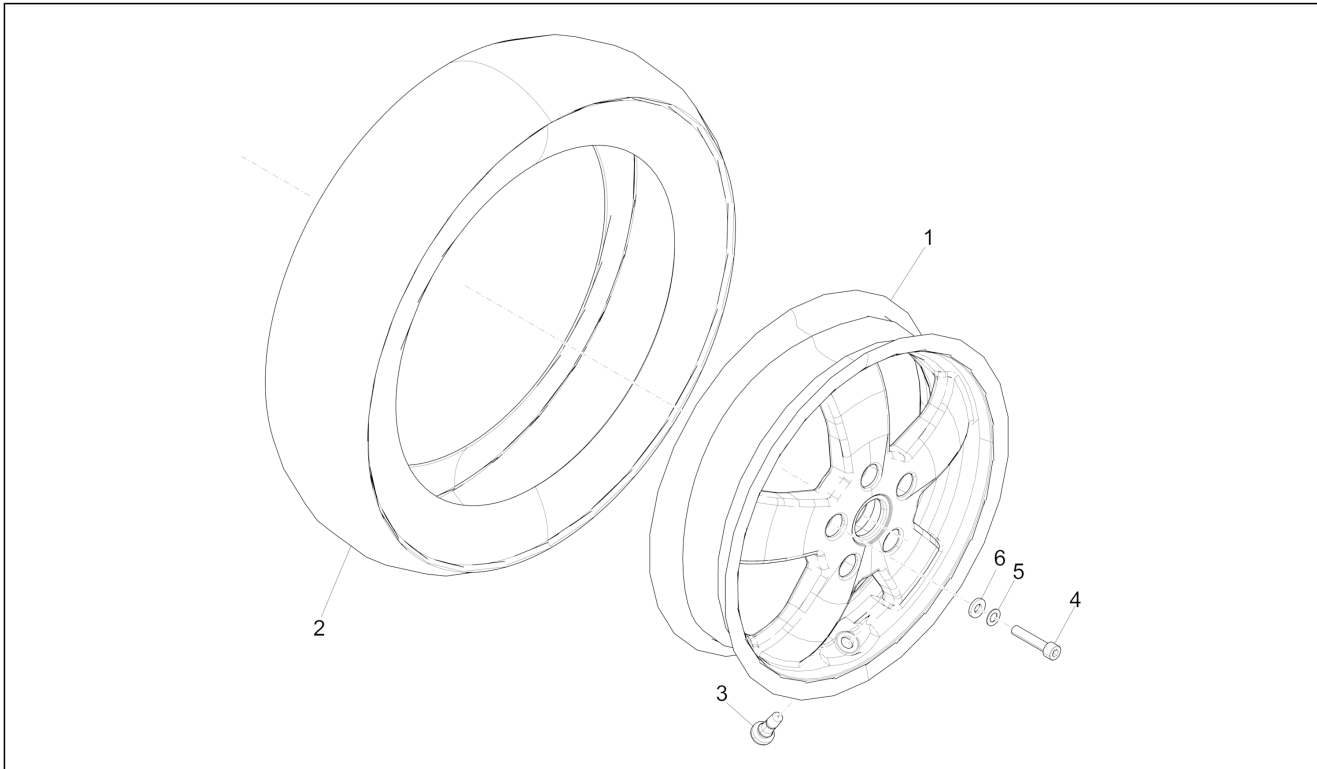

Group	Suspensions - Wheels
Code	04.11
Description	Front wheel
Service	1

Pos.	Code	Description	Qty	Variants
				Colour:Black 94[94] Country:europa[EU] Model version:Basic version[B] Colour:Dragon Red 894[894] Country:europa[EU] Model version:Basic version[B] Colour: Yellow 983/A[983/A] Country:europa[EU] Model version:Basic version[B] Colour:White 544[544] Country:GSO Version[GSO] Model version:Basic version[B] Colour:Dragon Red 894[894] Country:GSO Version[GSO]
2	1C000742	Michelin 120/70-12" tyre	1	
2	598277	Tyre (Sava) 120/70-12"	1	
3	597679	Tubeless valve	1	
4	149104	Hex socket screw M8x40	5	
5	709047	Spring washer	5	
6	828961	Flat washer 8,2x17x2,5	5