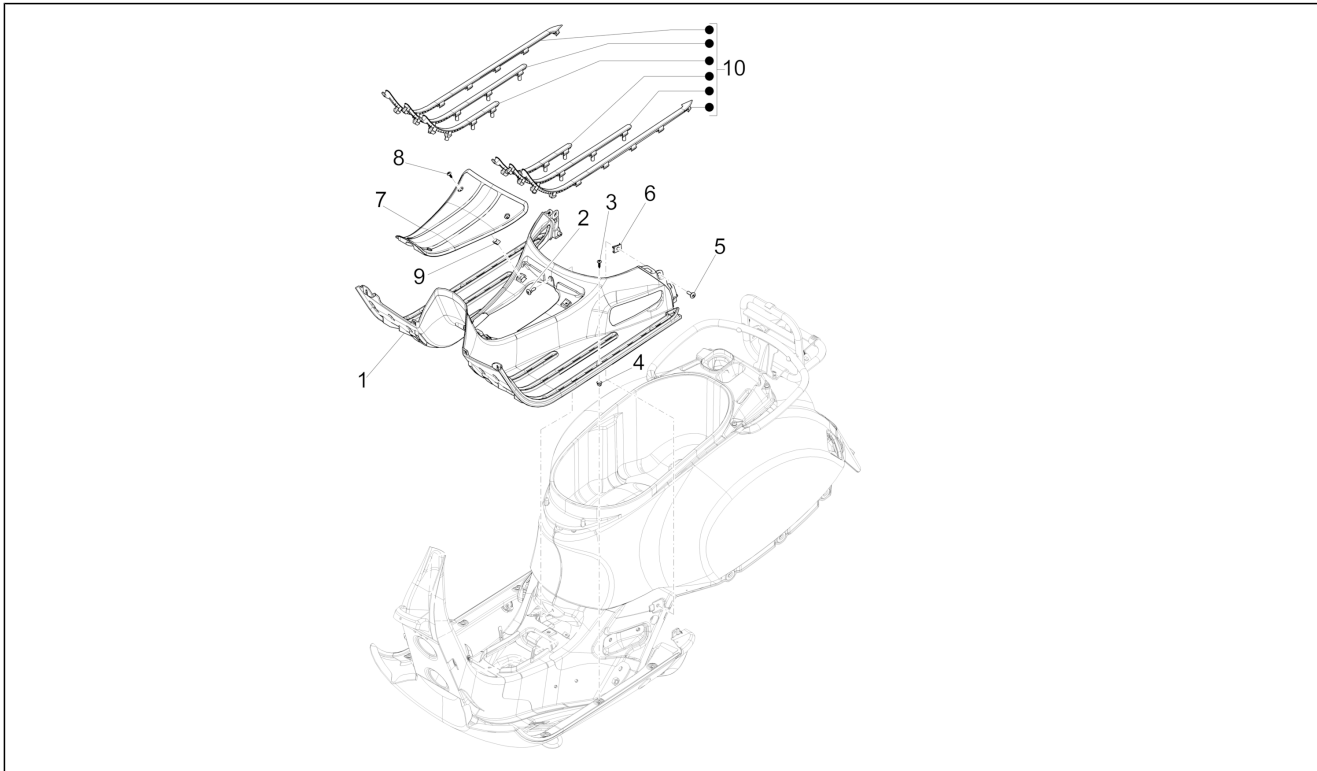

Group	Frame - Plastic parts - Coachwork
Code	02.31
Description	Central cover - Footrests
Service	1

Pos.	Code	Description	Qty	Variants
				Country:GSO Version[GSO] Model version:Version "Racing 60'S"[RS60] Colour:White 544[544] Country:europe[EU]
1	6566370090	Painted footrest	1	Model version:Basic version[B] Colour:Black 94[94] Country:GSO Version[GSO] Model version:Basic version[B] Colour:Black 94[94] Country:europe[EU]
1	65663700R7	Painted footrest	1	Model version:Basic version[B] Colour:Dragon Red 894[894] Country:europe[EU] Model version:Basic version[B] Colour:Dragon Red 894[894] Country:GSO Version[GSO]
1	656637	Footrest	1	
2	CM179201	Metric screw M6x22	1	
3	CM178604	Self-tap screw	6	
4	157716	Expansion plug	6	
5	CM179302	Metric screw TBC	2	
6	254485	Spring plate M6	2	
7	1B001014	Battery cover	1	
8	CM178601	Self tapping screw D4.2x16	4	
9	CM017410	Spring plate	4	
10	656648	Kit strips, footboard	1