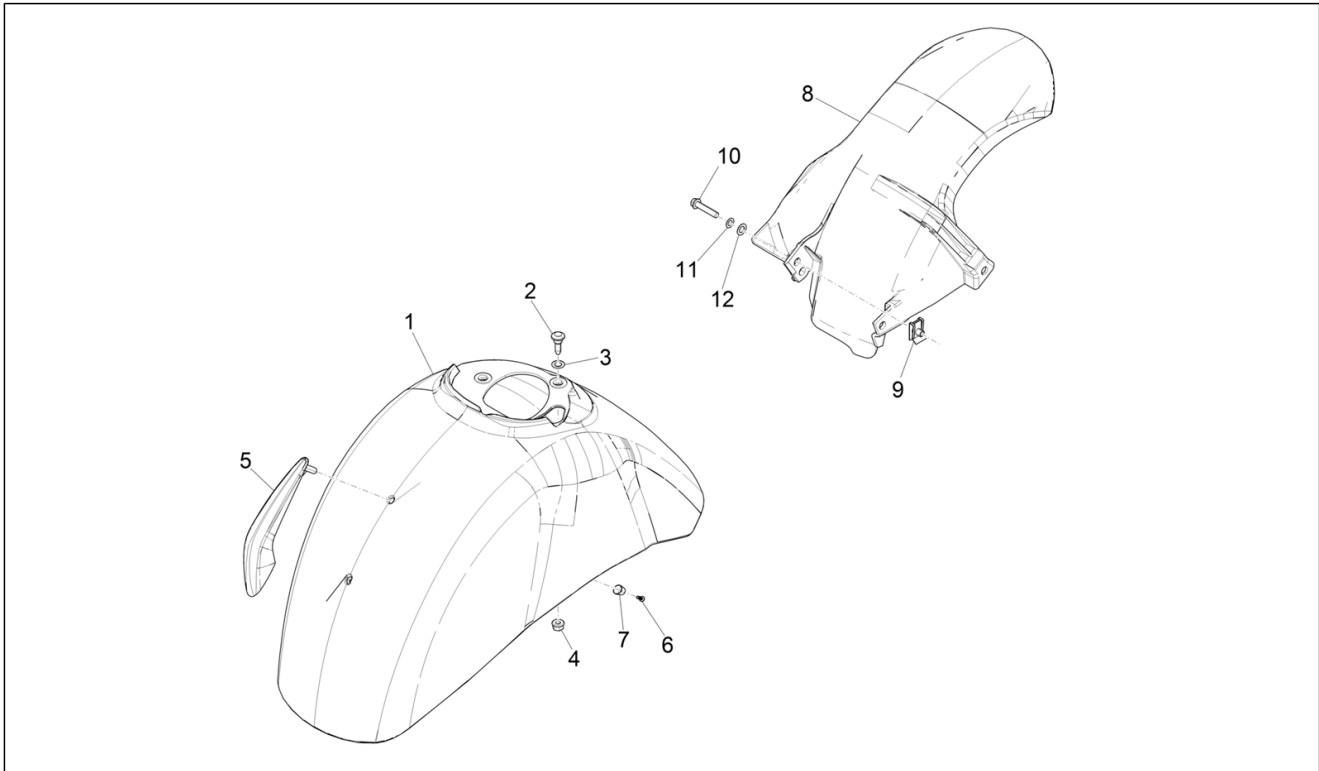

Group	Frame - Plastic parts - Coachwork
Code	02.33
Description	Wheel huosing - Mudguard
Service	1

Pos.	Code	Description	Qty	Variants
7	192598	Cap	2	
8	1B005489	Rear mudguard	1	
9	254485	Spring plate M6	1	
10	414838	screw M6x35	1	
11	012533	Notched washer 6,6x11x0	1	
12	003056	Flat washer 6,4x12x1	1