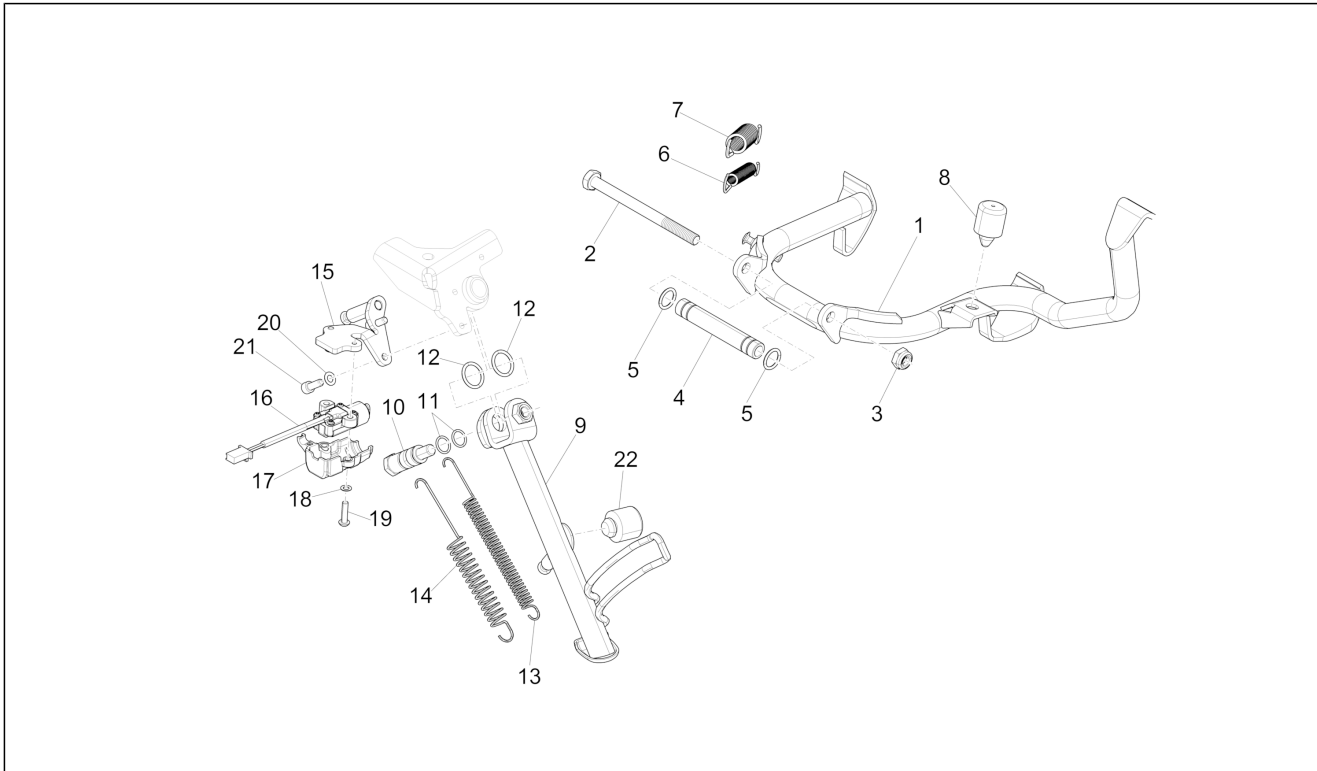

Group	Frame - Plastic parts - Coachwork
Code	02.25
Description	Stand/s
Service	1

Pos.	Code	Description	Qty	Variants
1	1C003936	Centre stand with U.P.	1	
2	030115	Hex screw M10x130	1	
3	002440	Self locking nut M10	1	
4	1C001867	Spacer	1	
5	273754	O-ring	2	
6	582850	Internal lateral stand spring	1	
7	582851	Lateral stand spring	1	
8	1C002702	Pad	1	
9	1C003398	Side Stand with i.p.	1	
9	1C000370	Side Stand with i.p.	1	
10	1C000384	Stand pin	1	
11	434947	O-ring 12,42x1	2	
12	191189	Gasket	2	
13	599561	Spring	1	
14	295789	Spring	1	
15	1C000368	Support bracket sensor	1	
16	1D0019356	Side stand switch	1	
17	1C000518	Guard	1	
18	016343	Washer	2	
19	B016808	Torx Screw M5x20	2	
20	006976	Spring washer 12x6,4x0,5	2	
21	709099	Hex socket screw M6x16	2	
22	967351	Pad	1