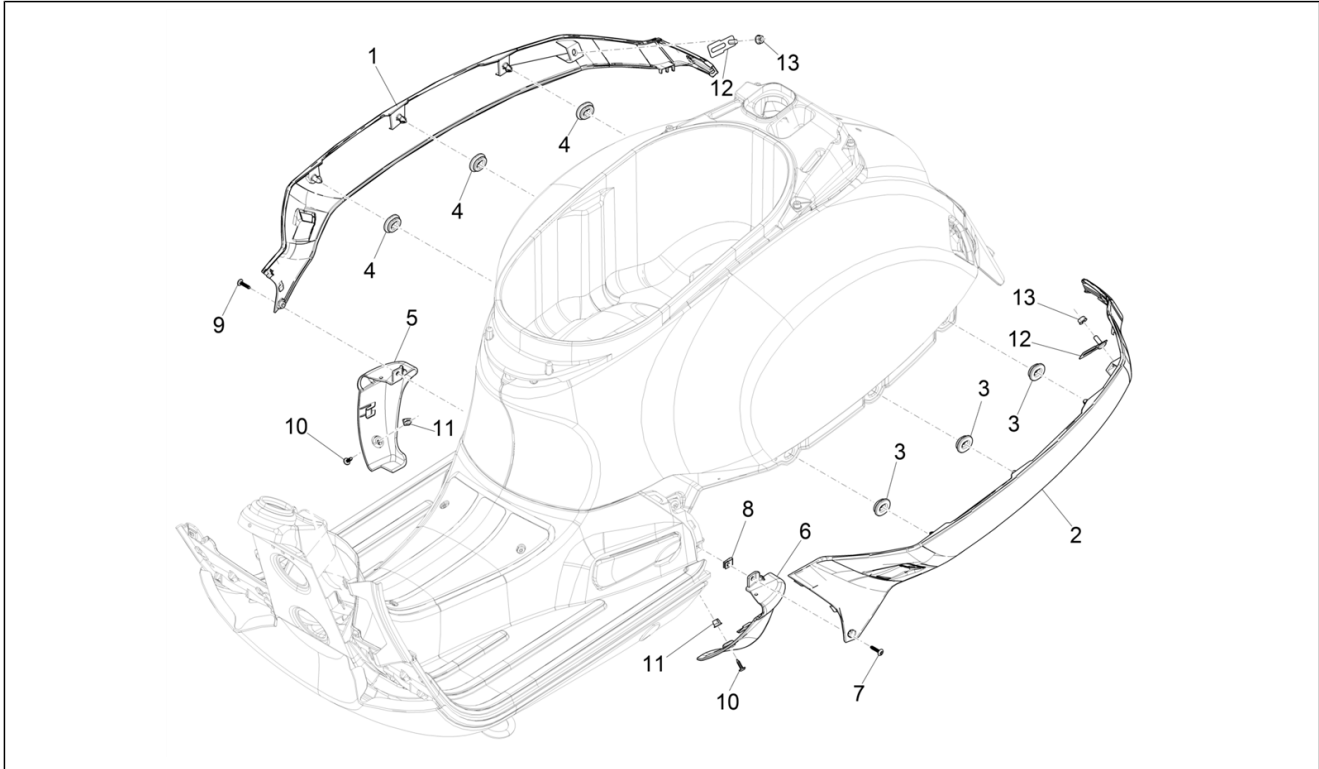

Group	Frame - Plastic parts - Coachwork
Code	02.32
Description	Side cover - Spoiler
Service	1

Pos.	Code	Description	Qty	Variants
				Country:europa[EU]
6	1B005803000HQ	Spoiler left terminal	1	Model version:"Sport" version[SP] Colour:Matt grey 707/C[707/C] Country:europa[EU] Model version:"Sport" version[SP] Colour:Matt grey 707/C[707/C] Country:GSO Version[GSO]
6	1B005803000LD	Spoiler left terminal	1	Model version:Basic version[B] Colour:Yellow 983/A[983/A] Country:GSO Version[GSO] Model version:Basic version[B] Colour:Yellow 983/A[983/A] Country:europa[EU]
6	1B005803000BR	Spoiler left terminal	1	Model version:Basic version[B] Colour:White 544[544] Country:europa[EU] Model version:Basic version[B] Colour:White 544[544] Country:GSO Version[GSO] Model version:Version "Racing 60'S"[RS60] Colour:White 544[544] Country:europa[EU]
6	1B00580300090	Spoiler left terminal	1	Model version:Basic version[B] Colour:Black 94[94] Country:GSO Version[GSO] Model version:Basic version[B] Colour:Black 94[94] Country:europa[EU]
6	1B005803000R7	Spoiler left terminal	1	Model version:Basic version[B] Colour:Dragon Red 894[894] Country:europa[EU] Model version:Basic version[B] Colour:Dragon Red 894[894] Country:GSO Version[GSO]
6	1B005803	Spoiler left terminal	1