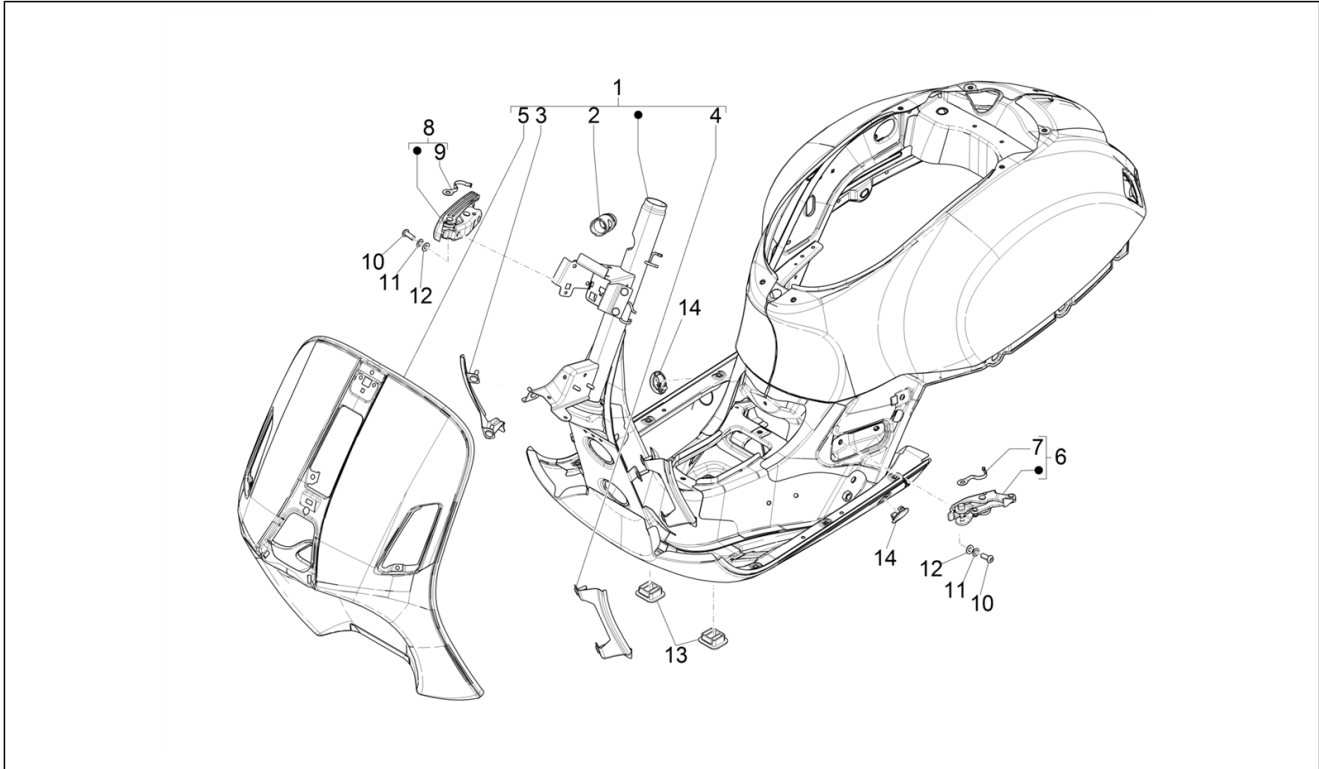

Group	Frame - Plastic parts - Coachwork
Code	02.01
Description	Frame/bodywork
Service	1

Pos.	Code	Description	Qty	Variants
				Colour: Yellow 983/A[983/A] Country:GSO Version[GSO] Model version:Basic version[B] Colour:White 544[544] Country:europa[EU] Model version:Basic version[B] Colour:Black 94[94] Country:europa[EU] Model version:Basic version[B] Colour:Dragon Red 894[894] Country:europa[EU] Model version:Basic version[B] Colour: Yellow 983/A[983/A] Country:europa[EU] Model version:"Sport" version[SP] Colour:Matt grey 707/C[707/C] Country:europa[EU] Model version:Basic version[B] Colour:White 544[544] Country:GSO Version[GSO] Model version:Basic version[B] Colour:Dragon Red 894[894] Country:GSO Version[GSO] Model version:"Sport" version[SP] Colour:Matt grey 707/C[707/C] Country:GSO Version[GSO] Model version:"Sport" version[SP] Colour:Matte line blue 297/A[297/A] Country:GSO Version[GSO] Model version:Supertech[T] Colour:98/A Black Competition[98/A] Country:europa[EU] Model version:Supertech[T] Colour:Grey mouse - 715/C[715/C] Country:europa[EU] Model version:"Sport" version[SP] Colour:Matte line blue 297/A[297/A] Country:europa[EU]