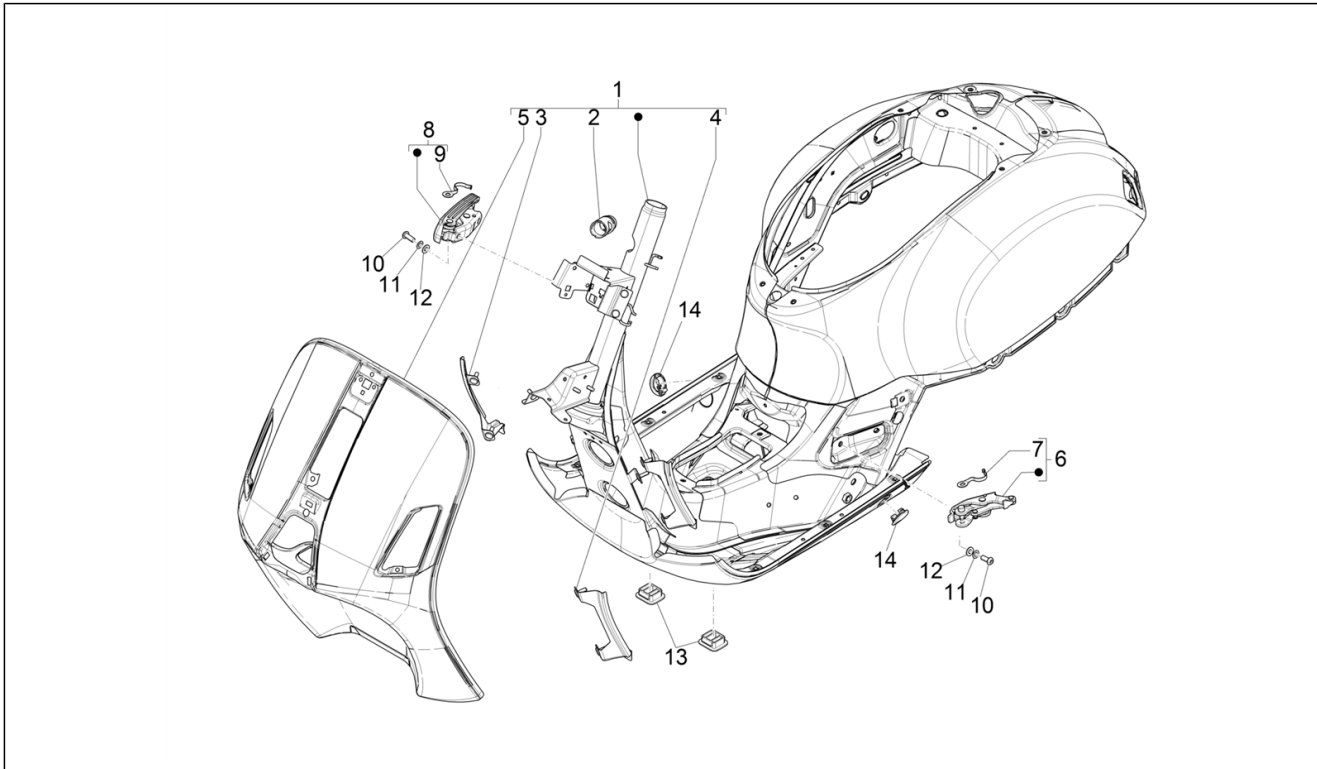

Group	Frame - Plastic parts - Coachwork
Code	02.01
Description	Frame/bodywork
Service	1

Pos.	Code	Description	Qty	Variants
1	1B005757500BR	Body with U.P., painted	1	Country:europa[EU] Model version:Basic version[B] Colour:White 544[544] Country:europa[EU] Model version:Basic version[B] Colour:White 544[544] Country:GSO Version[GSO] Model version:Version "Racing 60'S"[RS60] Colour:White 544[544] Country:europa[EU]
1	1B005757500R7	Body with U.P., painted	1	Model version:Basic version[B] Colour:Dragon Red 894[894] Country:europa[EU] Model version:Basic version[B] Colour:Dragon Red 894[894] Country:GSO Version[GSO]
1	1B0057575	Body with U.P.	1	
2	1B003712	Lock support	1	
3	577398	Not available	1	
4	577397	Not available	1	
5	1B0033315	Front shield	1	
6	CM017206	Complete left footrest	1	Model version:Version "Racing 60'S"[RS60] Colour:White 544[544] Country:europa[EU] Model version:Version "Racing 60'S"[RS60] Colour:VY - 349/A VERDE Met.[VY] Country:europa[EU]
6	CM017203	Complete left footrest	1	Model version:"NOTTE" Version [N] Colour:Matt Black 99/C[99/C] Country:europa[EU]
6	57326R	Complete left footrest	1	Model version:Basic version[B] Colour:Black 94[94] Country:GSO Version[GSO] Model version:Basic version[B]