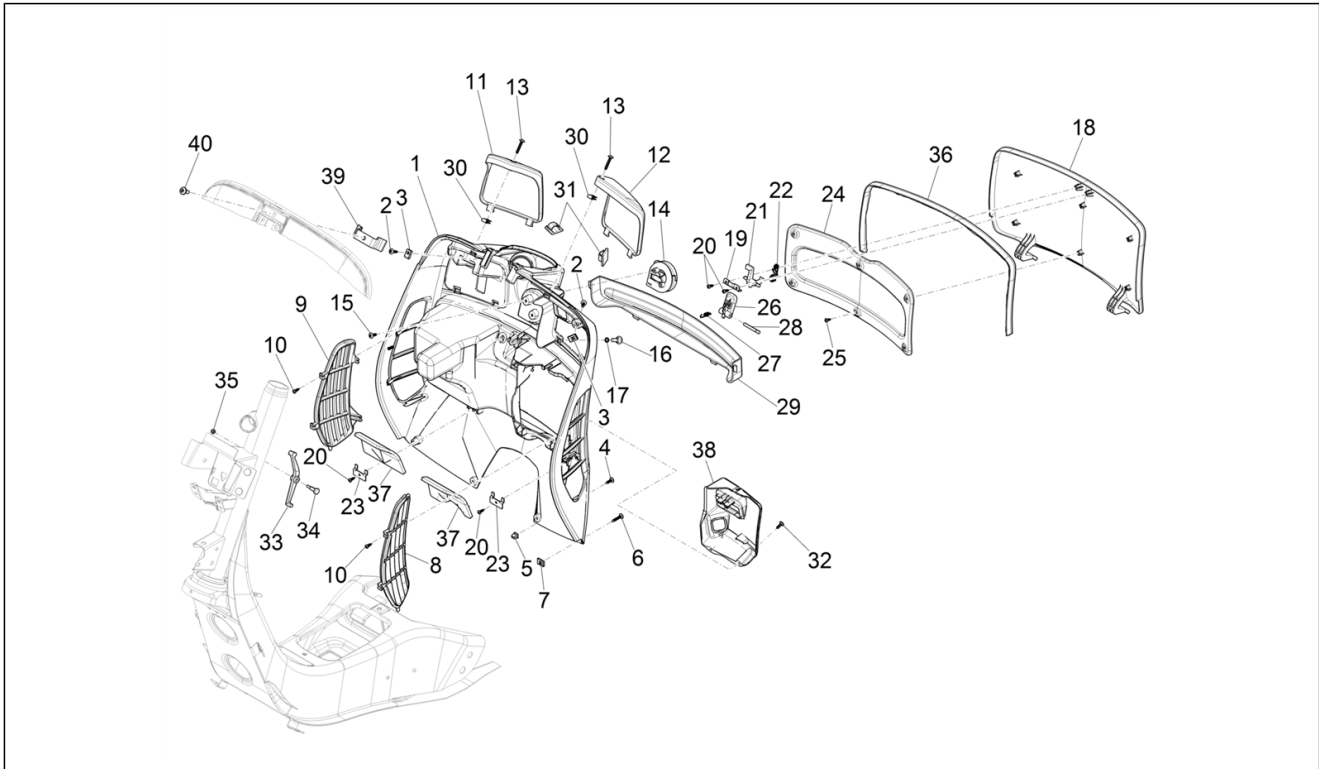

Group	Frame - Plastic parts - Coachwork
Code	02.30
Description	Front glove-box - Knee-guard panel
Service	1

Pos.	Code	Description	Qty	Variants
1	1B005767000VY	Painted front top box	1	Model version:Version "Racing 60'S"[RS60] Colour:VY - 349/A VERDE Met.[VY] Country:europa[EU]
1	1B005767000NV	Painted front top box	1	Model version:"NOTTE" Version [N] Colour:Matt Black 99/C[99/C] Country:europa[EU]
1	1B005767000XN2	Painted front top box	1	Model version:Supertech[T] Colour:98/A Black Competition[98/A] Country:europa[EU]
1	1B005767000D03	Painted front top box	1	Model version:"Sport" version[SP] Colour:Matte line blue 297/A[297/A] Country:GSO Version[GSO] Model version:"Sport" version[SP] Colour:Matte line blue 297/A[297/A] Country:europa[EU]
1	1B005767000HQ	Painted front top box	1	Model version:"Sport" version[SP] Colour:Matt grey 707/C[707/C] Country:europa[EU] Model version:"Sport" version[SP] Colour:Matt grey 707/C[707/C] Country:GSO Version[GSO]
1	1B005767000HT	Painted front top box	1	Model version:Supertech[T] Colour:Grey mouse - 715/C[715/C] Country:europa[EU]
1	1B005767000LD	Painted front top box	1	Model version:Basic version[B] Colour:Yellow 983/A[983/A] Country:GSO Version[GSO] Model version:Basic version[B] Colour:Yellow 983/A[983/A] Country:europa[EU]
1	1B005767000BR	Painted front top box	1	Model version:Basic version[B] Colour:White 544[544] Country:europa[EU] Model version:Basic version[B] Colour:White 544[544]