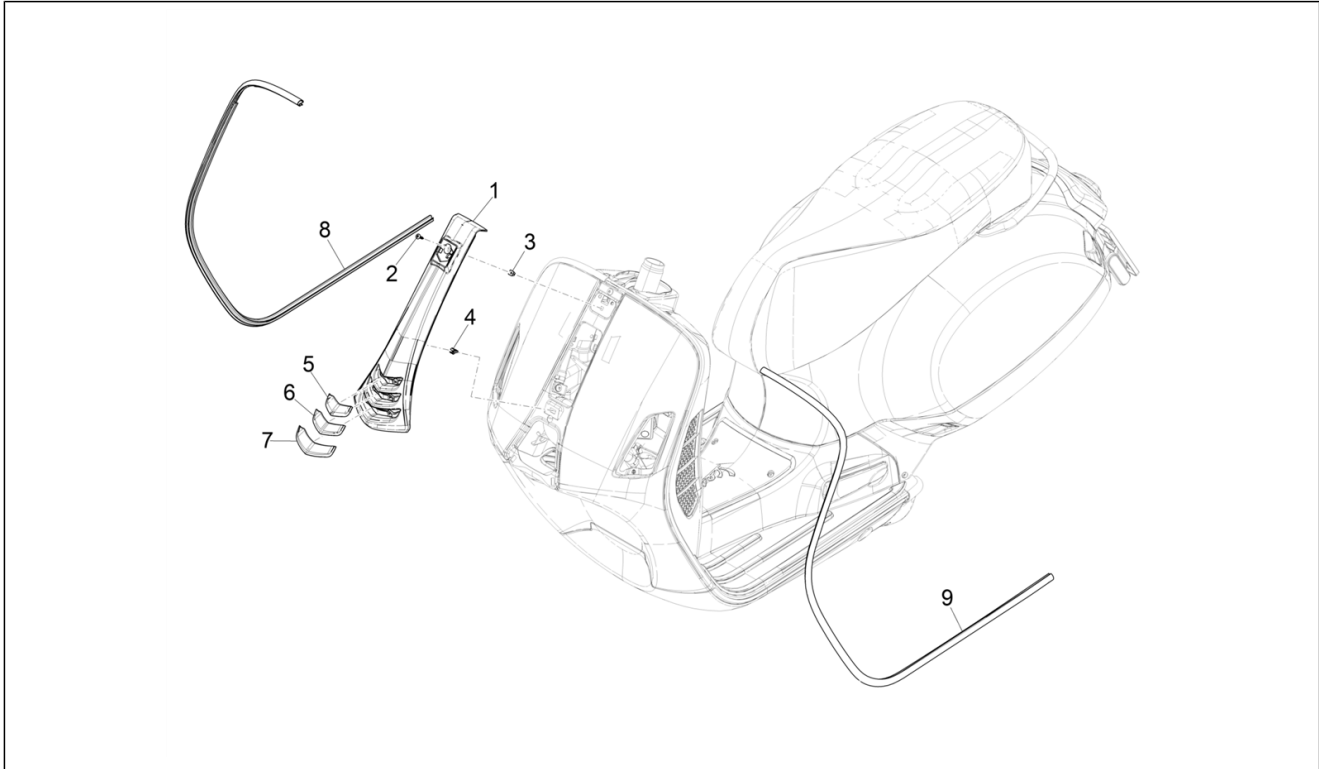

Group	Frame - Plastic parts - Coachwork
Code	02.26
Description	Front shield
Service	1

Pos.	Code	Description	Qty	Variants
				Model version:Basic version[B] Colour: Yellow 983/A[983/A] Country:GSO Version[GSO] Model version:Basic version[B] Colour:White 544[544] Country:europe[EU] Model version:Basic version[B] Colour:Black 94[94] Country:europe[EU] Model version:Basic version[B] Colour:Dragon Red 894[894] Country:europe[EU] Model version:Basic version[B] Colour: Yellow 983/A[983/A] Country:europe[EU] Model version:"Sport" version[SP] Colour:Matt grey 707/C[707/C] Country:europe[EU] Model version:Basic version[B] Colour:White 544[544] Country:GSO Version[GSO] Model version:Basic version[B] Colour:Dragon Red 894[894] Country:GSO Version[GSO] Model version:"Sport" version[SP] Colour:Matt grey 707/C[707/C] Country:GSO Version[GSO] Model version:"Sport" version[SP] Colour:Matte line blue 297/A[297/A] Country:GSO Version[GSO] Model version:Supertech[T] Colour:98/A Black Competition[98/A] Country:europe[EU] Model version:Supertech[T] Colour:Grey mouse - 715/C[715/C] Country:europe[EU] Model version:"Sport" version[SP] Colour:Matte line blue 297/A[297/A]