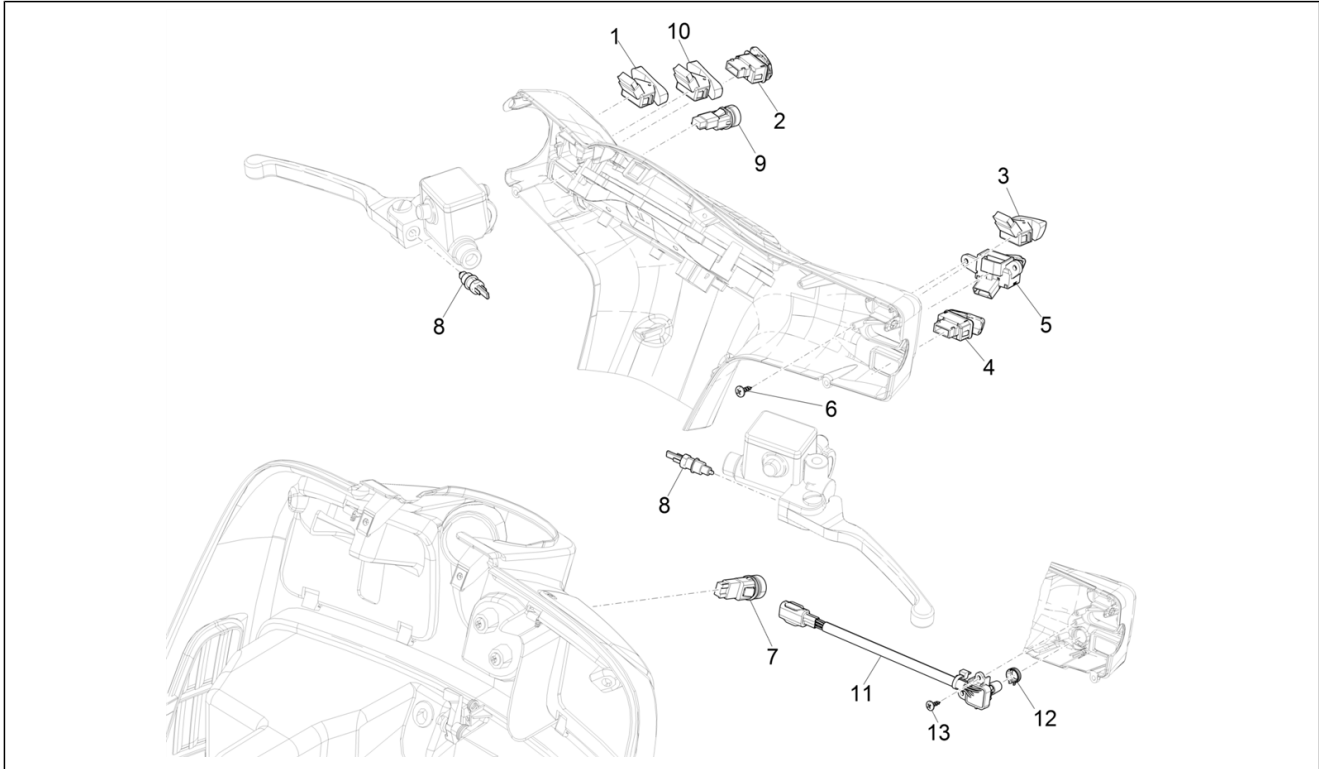

Group	Electrical system
Code	06.01
Description	Selectors - Switches - Buttons
Service	1

Pos.	Code	Description	Qty	Variants
				Country:europe[EU]