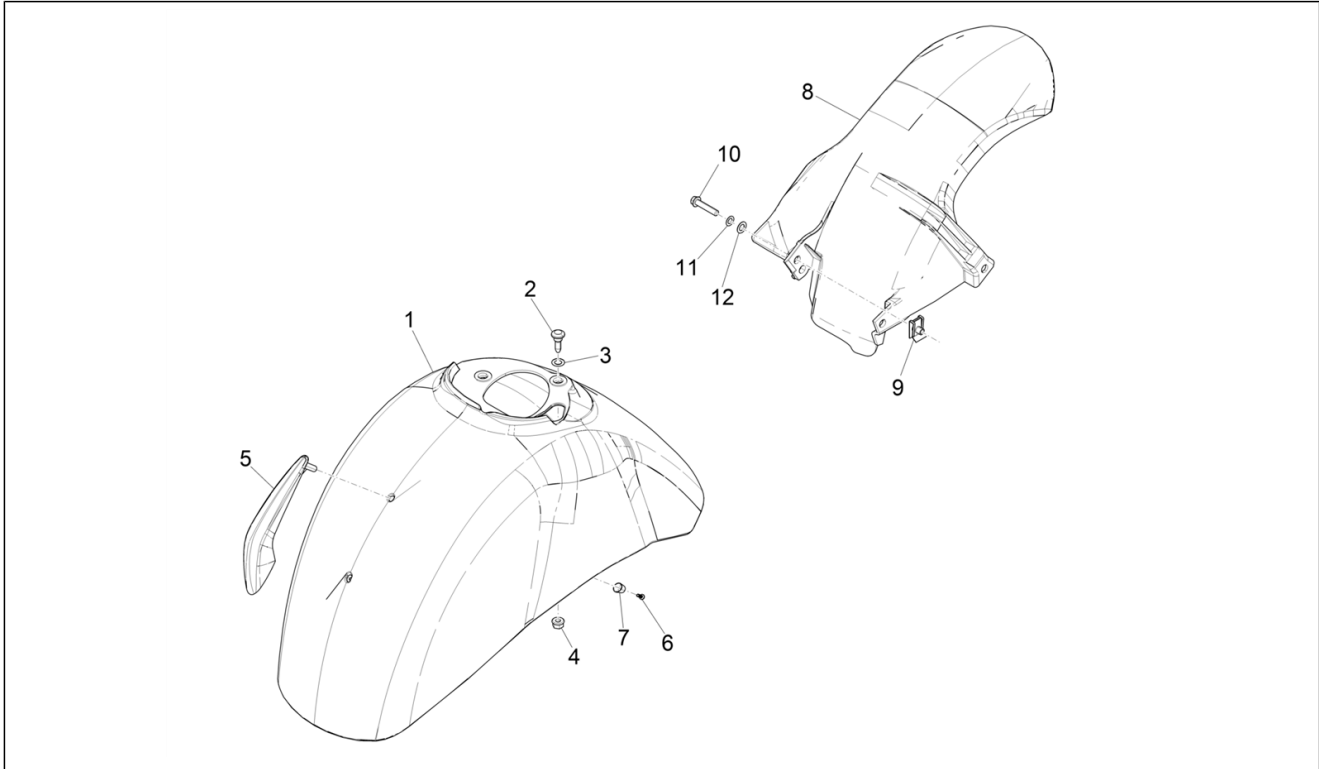

Group	Frame - Plastic parts - Coachwork
Code	02.33
Description	Wheel huosing - Mudguard
Service	1

Pos.	Code	Description	Qty	Variants
				Model version:Basic version[B] Colour:Dragon Red 894[894] Country:europa[EU] Model version:Basic version[B] Colour:Yellow 983/A[983/A] Country:europa[EU] Model version:"Sport" version[SP] Colour:Matt grey 707/C[707/C] Country:europa[EU] Model version:Basic version[B] Colour:White 544[544] Country:GSO Version[GSO] Model version:Basic version[B] Colour:Dragon Red 894[894] Country:GSO Version[GSO] Model version:"Sport" version[SP] Colour:Matt grey 707/C[707/C] Country:GSO Version[GSO] Model version:"Sport" version[SP] Colour:Matte line blue 297/A[297/A] Country:GSO Version[GSO] Model version:Supertech[T] Colour:98/A Black Competition[98/A] Country:europa[EU] Model version:Supertech[T] Colour:Grey mouse - 715/C[715/C] Country:europa[EU] Model version:"Sport" version[SP] Colour:Matte line blue 297/A[297/A] Country:europa[EU]
5	1B007785	Mudguard crest	1	Model version:Version "Racing 60'S"[RS60] Colour:White 544[544] Country:europa[EU] Model version:Version "Racing 60'S"[RS60] Colour:VY - 349/A VERDE Met.[VY] Country:europa[EU]
6	015727	Self tapping screw 2,9x9,5	2