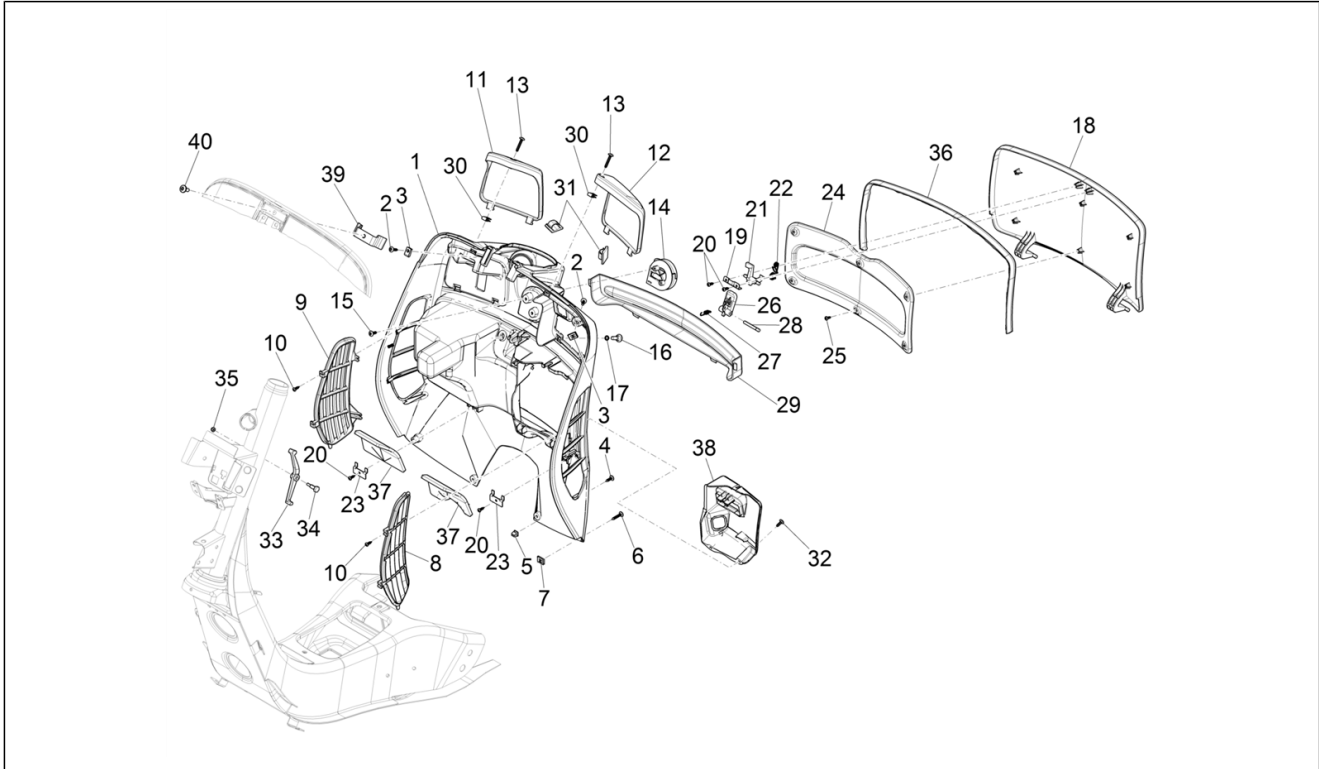

Group	Frame - Plastic parts - Coachwork
Code	02.30
Description	Front glove-box - Knee-guard panel
Service	1

Pos.	Code	Description	Qty	Variants
				Country:europa[EU] Model version:Version "Racing 60'S"[RS60] Colour:White 544[544] Country:europa[EU] Model version:Version "Racing 60'S"[RS60] Colour:VY - 349/A VERDE Met.[VY] Country:europa[EU]
13	CM178607	Self tapping screw	2	
14	575819	Bag holder hook	1	
15	259349	Screw M4,2x13	2	
16	CM179201	Metric screw M6x22	1	
17	641548	Washer 8,6x6,2x1	1	
18	57717500VY	Glove compartment door	1	Model version:Version "Racing 60'S"[RS60] Colour:VY - 349/A VERDE Met.[VY] Country:europa[EU]
18	57717500NV	Glove compartment door	1	Model version:"NOTTE" Version [N] Colour:Matt Black 99/C[99/C] Country:europa[EU]
18	57717500HT	Glove compartment door	1	Model version:Supertech[T] Colour:Grey mouse - 715/C[715/C] Country:europa[EU]
18	57717500XN2	Glove compartment door	1	Model version:Supertech[T] Colour:98/A Black Competition[98/A] Country:europa[EU]
18	57717500D03	Glove compartment door	1	Model version:"Sport" version[SP] Colour:Matte line blue 297/A[297/A] Country:GSO Version[GSO] Model version:"Sport" version[SP] Colour:Matte line blue 297/A[297/A] Country:europa[EU]
18	57717500HQ	Glove compartment door	1	Model version:"Sport" version[SP] Colour:Matt grey 707/C[707/C] Country:europa[EU] Model version:"Sport" version[SP]