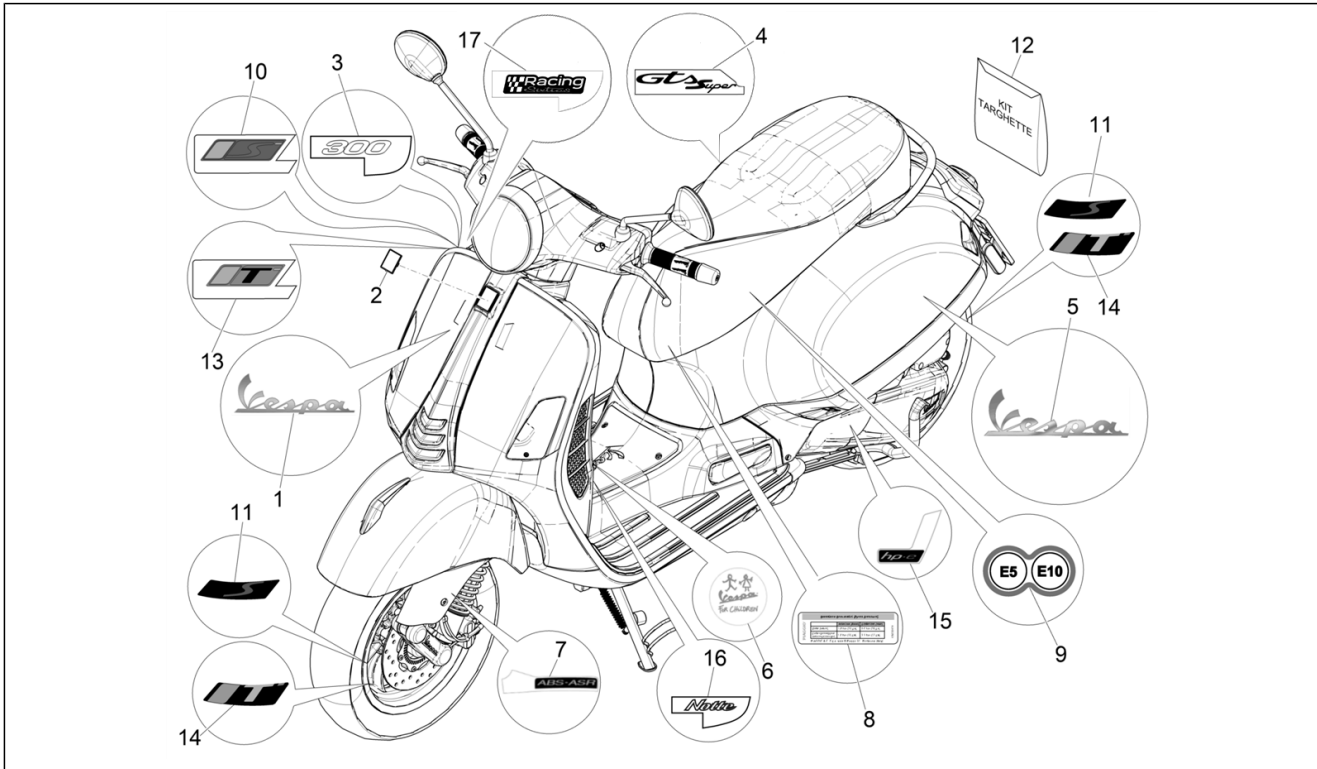

Group	Frame - Plastic parts - Coachwork
Code	02.38
Description	Plates - Emblems
Service	1

Pos.	Code	Description	Qty	Variants
				Model version:"Sport" version[SP] Colour:Matt grey 707/C[707/C] Country:GSO Version[GSO] Model version:"Sport" version[SP] Colour:Matte line blue 297/A[297/A] Country:GSO Version[GSO] Model version:"Sport" version[SP] Colour:Matte line blue 297/A[297/A] Country:europa[EU]
12	2H003839000A2	Trimmings kit "RACING SIXTIES"	1	Model version:Version "Racing 60'S"[RS60] Colour:VY - 349/A VERDE Met.[VY] Country:europa[EU]
12	2H003839000A1	Trimmings kit "RACING SIXTIES"	1	Model version:Version "Racing 60'S"[RS60] Colour:White 544[544] Country:europa[EU]
12	2H003206	Trimmings kit "GTS SUPER SPORT"	1	Model version:"Sport" version[SP] Colour:Matt grey 707/C[707/C] Country:europa[EU] Model version:"Sport" version[SP] Colour:Matt grey 707/C[707/C] Country:GSO Version[GSO] Model version:"Sport" version[SP] Colour:Matte line blue 297/A[297/A] Country:GSO Version[GSO] Model version:"Sport" version[SP] Colour:Matte line blue 297/A[297/A] Country:europa[EU]
13	2H003202	Name plate "T"	1	Model version:Supertech[T] Colour:98/A Black Competition[98/A] Country:europa[EU] Model version:Supertech[T] Colour:Grey mouse - 715/C[715/C] Country:europa[EU]
14	2H003175000A1	Rim decal "T"	1	Model version:Supertech[T] Colour:98/A Black Competition[98/A] Country:europa[EU]