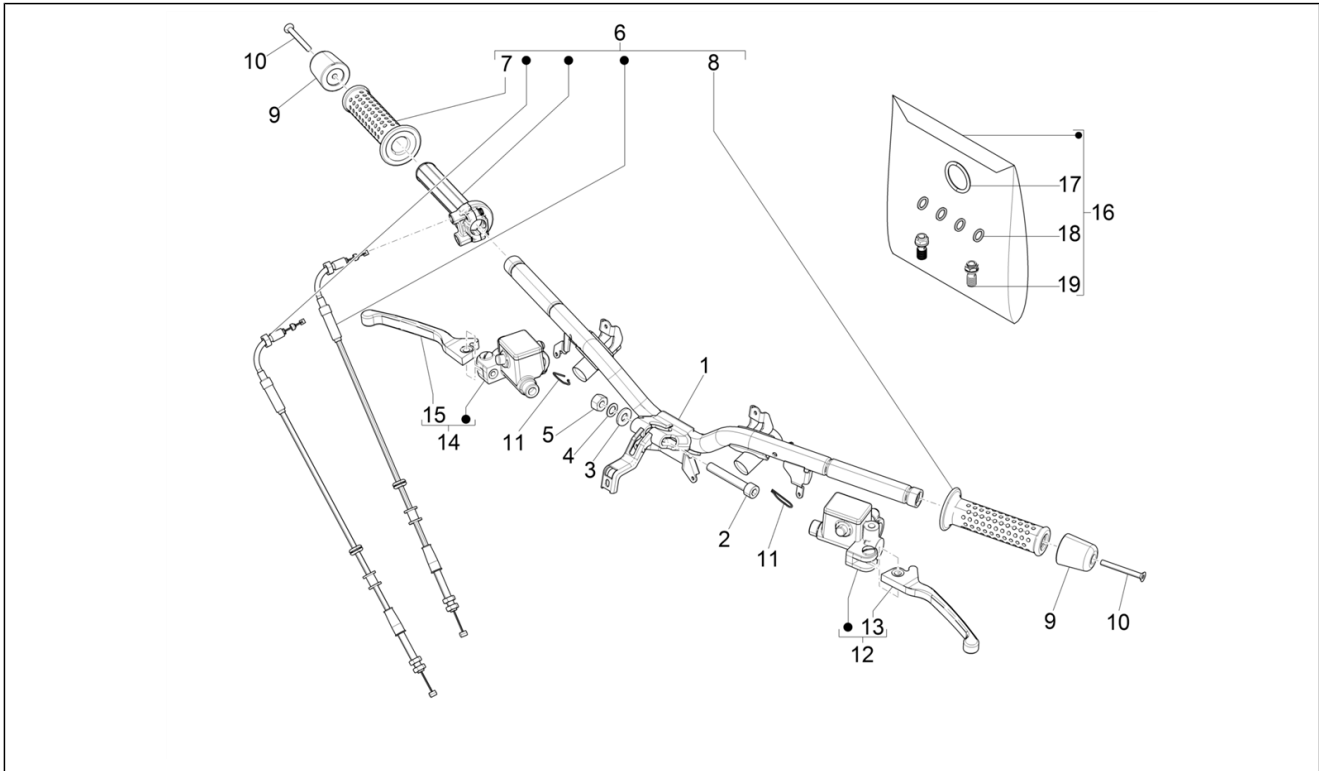

Group	Handlebars/Steering
Code	03.06
Description	Handlebars - Master cil.
Service	1

Pos.	Code	Description	Qty	Variants
				Model version:Version "Racing 60'S"[RS60] Colour:White 544[544] Country:europa[EU] Model version:Version "Racing 60'S"[RS60] Colour:VY - 349/A VERDE Met.[VY] Country:europa[EU]
9	18005750	Anti vib.weight trailing	2	Model version:"NOTTE" Version [N] Colour:Matt Black 99/C[99/C] Country:europa[EU]
9	673243	Anti vib.weight trailing	2	Model version:Basic version[B] Colour:Black 94[94] Country:GSO Version[GSO] Model version:Basic version[B] Colour:Yellow 983/A[983/A] Country:GSO Version[GSO] Model version:Basic version[B] Colour:White 544[544] Country:europa[EU] Model version:Basic version[B] Colour:Black 94[94] Country:europa[EU] Model version:Basic version[B] Colour:Dragon Red 894[894] Country:europa[EU] Model version:Basic version[B] Colour:Yellow 983/A[983/A] Country:europa[EU] Model version:"Sport" version[SP] Colour:Matt grey 707/C[707/C] Country:europa[EU] Model version:Basic version[B] Colour:White 544[544] Country:GSO Version[GSO] Model version:Basic version[B] Colour:Dragon Red 894[894] Country:GSO Version[GSO] Model version:"Sport" version[SP]