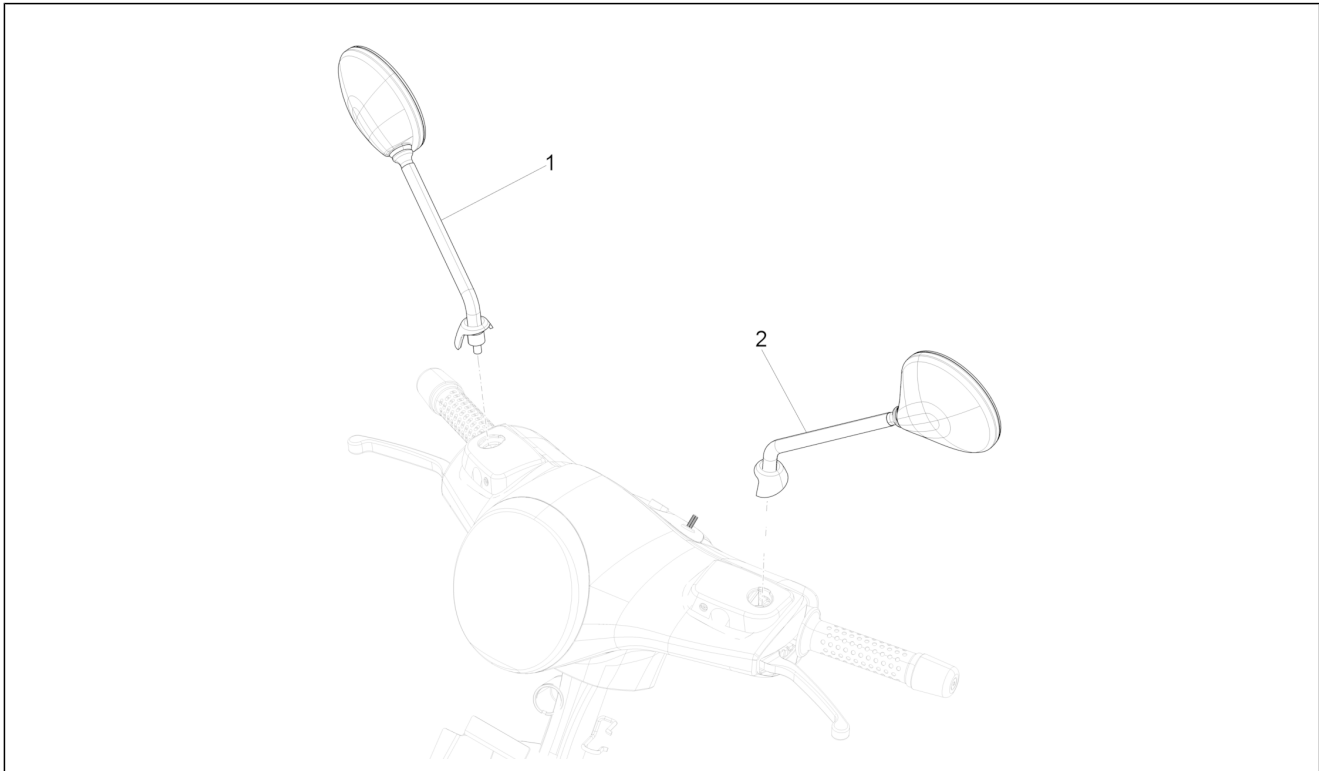

Group	Frame - Plastic parts - Coachwork
Code	02.45
Description	Driving mirror/s
Service	1

Pos.	Code	Description	Qty	Variants
1	CM303411	Rh side mirror	1	Model version:Version "Racing 60'S"[RS60] Colour:White 544[544] Country:europa[EU] Model version:Version "Racing 60'S"[RS60] Colour:VY - 349/A VERDE Met.[VY] Country:europa[EU]
1	CM303405	Rh side mirror	1	Model version:"NOTTE" Version [N] Colour:Matt Black 99/C[99/C] Country:europa[EU]
1	CM303402	Rh side mirror	1	Model version:Basic version[B] Colour:Black 94[94] Country:GSO Version[GSO] Model version:Basic version[B] Colour: Yellow 983/A[983/A] Country:GSO Version[GSO] Model version:Basic version[B] Colour:White 544[544] Country:europa[EU] Model version:Basic version[B] Colour:Black 94[94] Country:europa[EU] Model version:Basic version[B] Colour:Dragon Red 894[894] Country:europa[EU] Model version:Basic version[B] Colour: Yellow 983/A[983/A] Country:europa[EU] Model version:"Sport" version[SP] Colour:Matt grey 707/C[707/C] Country:europa[EU] Model version:Basic version[B] Colour:White 544[544] Country:GSO Version[GSO] Model version:Basic version[B] Colour:Dragon Red 894[894] Country:GSO Version[GSO] Model version:"Sport" version[SP]