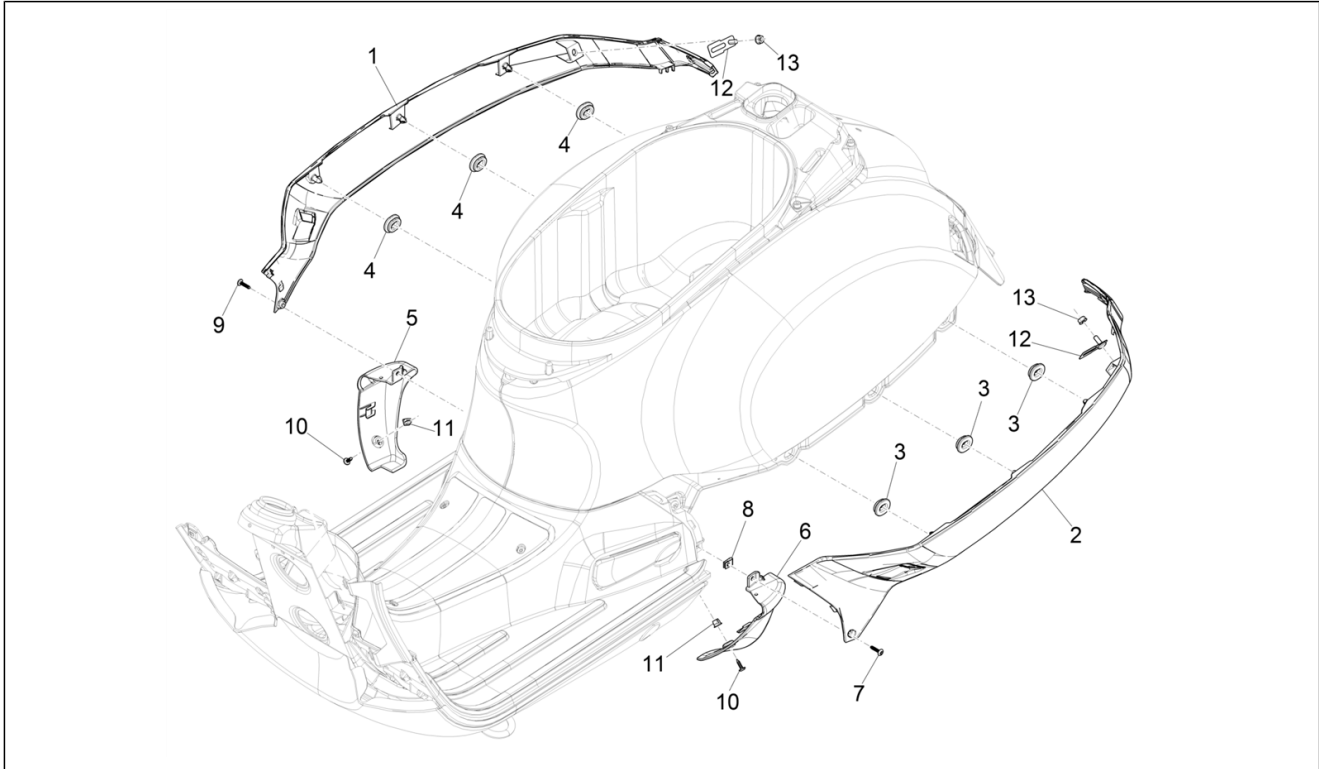

Group	Frame - Plastic parts - Coachwork
Code	02.32
Description	Side cover - Spoiler
Service	1

Pos.	Code	Description	Qty	Variants
				Colour:Black 94[94] Country:europa[EU]
5	1B005804000BR	Spoiler right terminal	1	Model version:Basic version[B] Colour:White 544[544] Country:europa[EU] Model version:Basic version[B] Colour:White 544[544] Country:GSO Version[GSO] Model version:Version "Racing 60'S"[RS60] Colour:White 544[544] Country:europa[EU]
5	1B005804000R7	Spoiler right terminal	1	Model version:Basic version[B] Colour:Dragon Red 894[894] Country:europa[EU] Model version:Basic version[B] Colour:Dragon Red 894[894] Country:GSO Version[GSO]
5	1B003904	Spoiler right terminal raw (unpainted)	1	
6	1B005803000VY	Spoiler left terminal	1	Model version:Version "Racing 60'S"[RS60] Colour:VY - 349/A VERDE Met.[VY] Country:europa[EU]
6	1B005803000NV	Spoiler left terminal	1	Model version:"NOTTE" Version [N] Colour:Matt Black 99/C[99/C] Country:europa[EU]
6	1B005803000HT	Spoiler left terminal	1	Model version:Supertech[T] Colour:Grey mouse - 715/C[715/C] Country:europa[EU]
6	1B005803000XN2	Spoiler left terminal	1	Model version:Supertech[T] Colour:98/A Black Competition[98/A] Country:europa[EU]
6	1B005803000D03	Spoiler left terminal	1	Model version:"Sport" version[SP] Colour:Matte line blue 297/A[297/A] Country:GSO Version[GSO] Model version:"Sport" version[SP] Colour:Matte line blue 297/A[297/A]