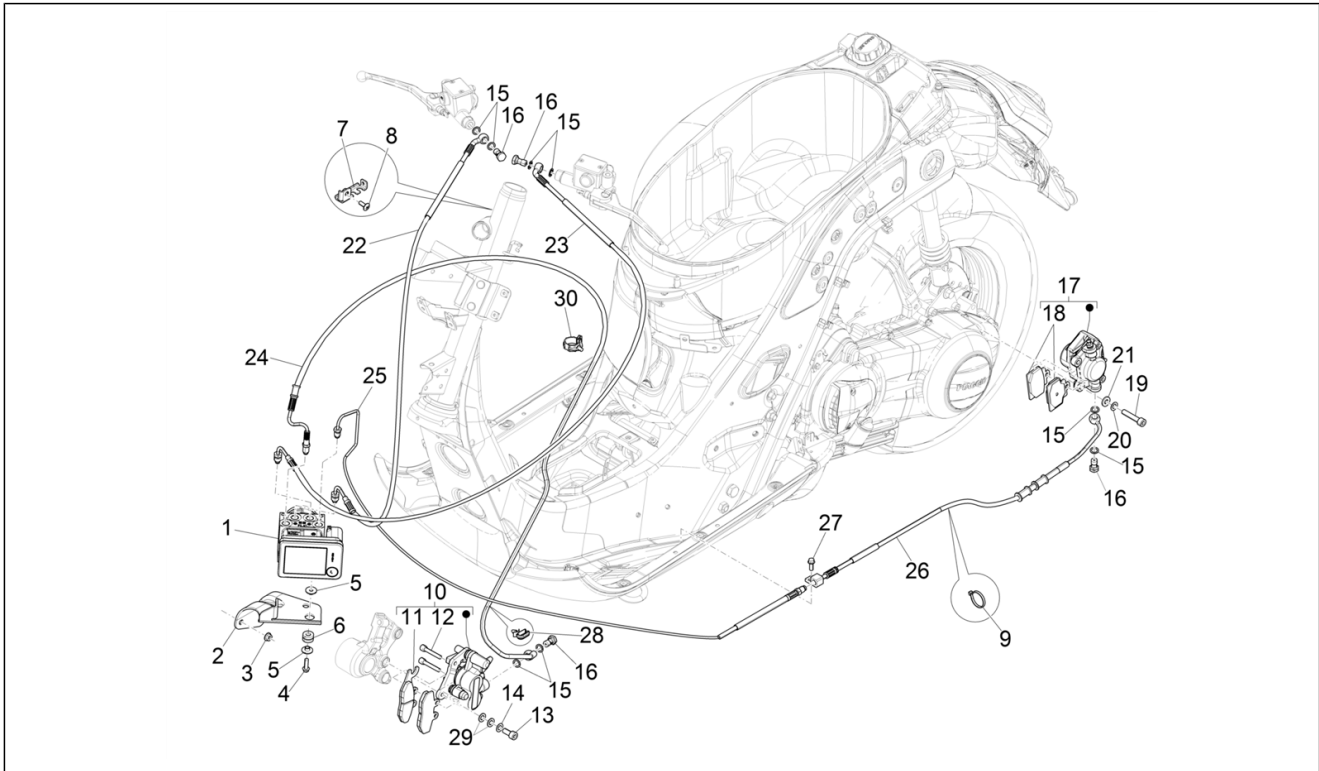

Group	Braking system - Transmissions
Code	05.02
Description	Brakes pipes - Calipers (ABS)
Service	1

Pos.	Code	Description	Qty	Variants
1	1C002747	ABS electro-hydraulic control unit	1	
2	1C002710	Fixture rod	1	
3	969224	Nut	2	
4	018639	Hex screw M6x20	3	
5	1C000870	Spacer	6	
6	939278	Pad	3	
7	649635	Bracket with up	1	
8	272836	Screw M6x16	1	
9	145298	Lock-strap L= 180 mm	4	
10	CM294407	Front brake caliper	1	
11	668021	Pair of front brake pads	1	
12	666139	Brake supp. plate pin	2	
13	149104	Hex socket screw M8x40	2	
14	709047	Spring washer	2	
15	127927	Gasket	8	
16	1C002059R	Special screw	4	
17	CM294803	Heng Tong brake calliper	1	
18	647161	Rear Brake pads couple.	1	
19	319532	screw	2	
20	709047	Spring washer	2	
21	003058	Flat washer 15x8,4x1,5	2	
22	1C003409	ABS unit - right brake pump pipe	1	
23	1C002755	LH brake pump - ABS unit pipe	1	
24	1C003699	ABS unit brake pipe - front brake pin	1	
25	1C002749	Rear brake - junction - ABS unit pip	1	
26	1C002323	Rear brake pipe	1	
27	B016777	Screw w/ flange M6x16	1	
28	217280	Hose clamp	1