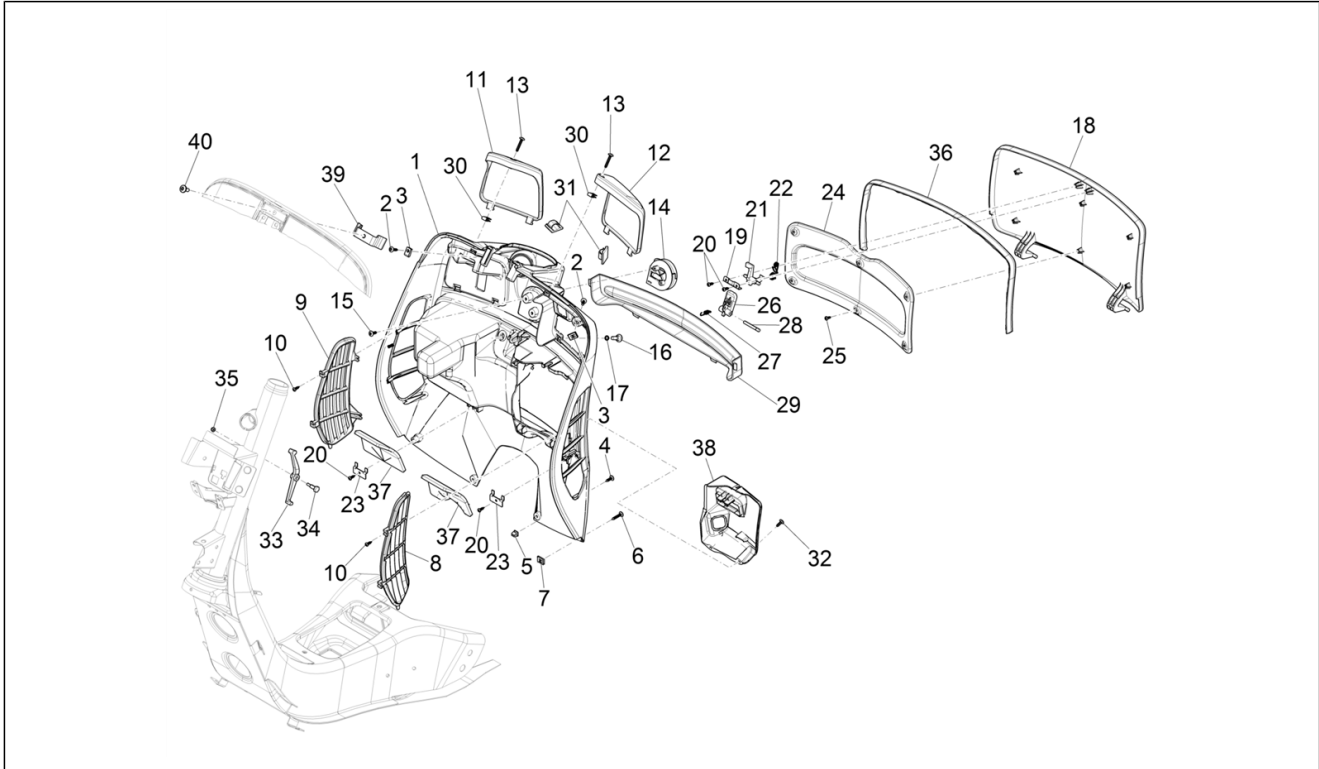

Group	Frame - Plastic parts - Coachwork
Code	02.30
Description	Front glove-box - Knee-guard panel
Service	1

Pos.	Code	Description	Qty	Variants
				Country:europa[EU] Model version:Basic version[B] Colour:Dragon Red 894[894] Country:europa[EU] Model version:"NOTTE" Version [N] Colour:Matt Black 99/C[99/C] Country:europa[EU] Model version:Basic version[B] Colour: Yellow 983/A[983/A] Country:europa[EU] Model version:"Sport" version[SP] Colour:Matt grey 707/C[707/C] Country:europa[EU] Model version:Basic version[B] Colour:White 544[544] Country:GSO Version[GSO] Model version:Basic version[B] Colour:Dragon Red 894[894] Country:GSO Version[GSO] Model version:"Sport" version[SP] Colour:Matt grey 707/C[707/C] Country:GSO Version[GSO] Model version:"Sport" version[SP] Colour:Matte line blue 297/A[297/A] Country:GSO Version[GSO] Model version:Supertech[T] Colour:98/A Black Competition[98/A] Country:europa[EU] Model version:Supertech[T] Colour:Grey mouse - 715/C[715/C] Country:europa[EU] Model version:"Sport" version[SP] Colour:Matte line blue 297/A[297/A] Country:europa[EU] Model version:Version "Racing 60'S"[RS60] Colour:White 544[544] Country:europa[EU] Model version:Version "Racing 60'S"[RS60]