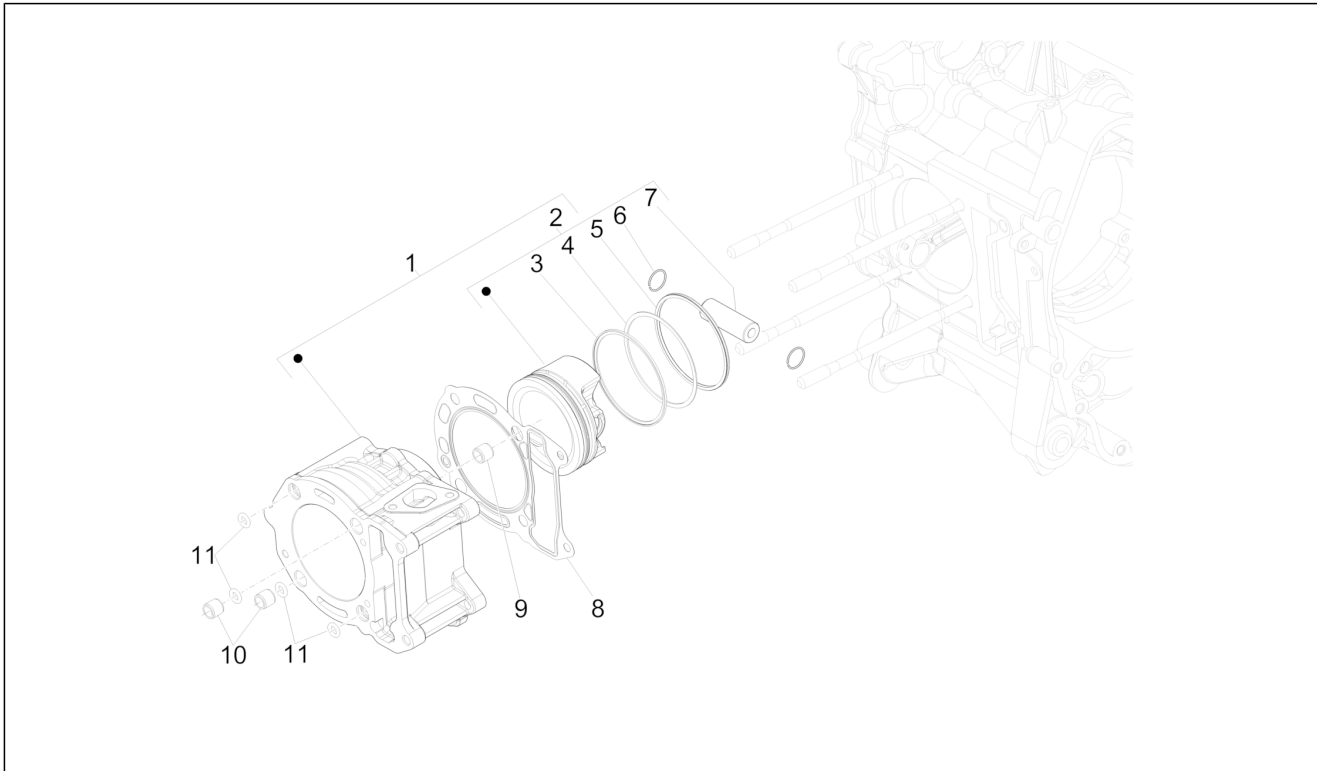

Group	Engine
Code	01.07
Description	Cylinder-piston-wrist pin unit
Service	1

Pos.	Code	Description	Qty	Variants
1	1A013363	Cylinder - piston - pin - parts- rings assembly	1	
2	1A0133640M	Piston + piston pin Cat. 1 "M"	1	
2	1A0133640N	Piston + piston pin Cat. 2 "N"	1	
2	1A0133640O	Piston + piston pin Cat. 3 "O"	1	
2	1A0133640P	Piston + piston pin Cat. 4 "P"	1	
3	1A011379	Compression ring	1	
4	1A013666	Oil scraper section	1	
5	1A013667	Oil scraper section	1	
6	875096	Snap ring	2	
7	875005	Piston pin	1	
8	875113	Cylinder base gasket 0,6 mm	1	
9	277916	Locating dowel Ø7,5x12	2	
10	B015957	Locating dowel	2	
11	B017342	O-ring	4