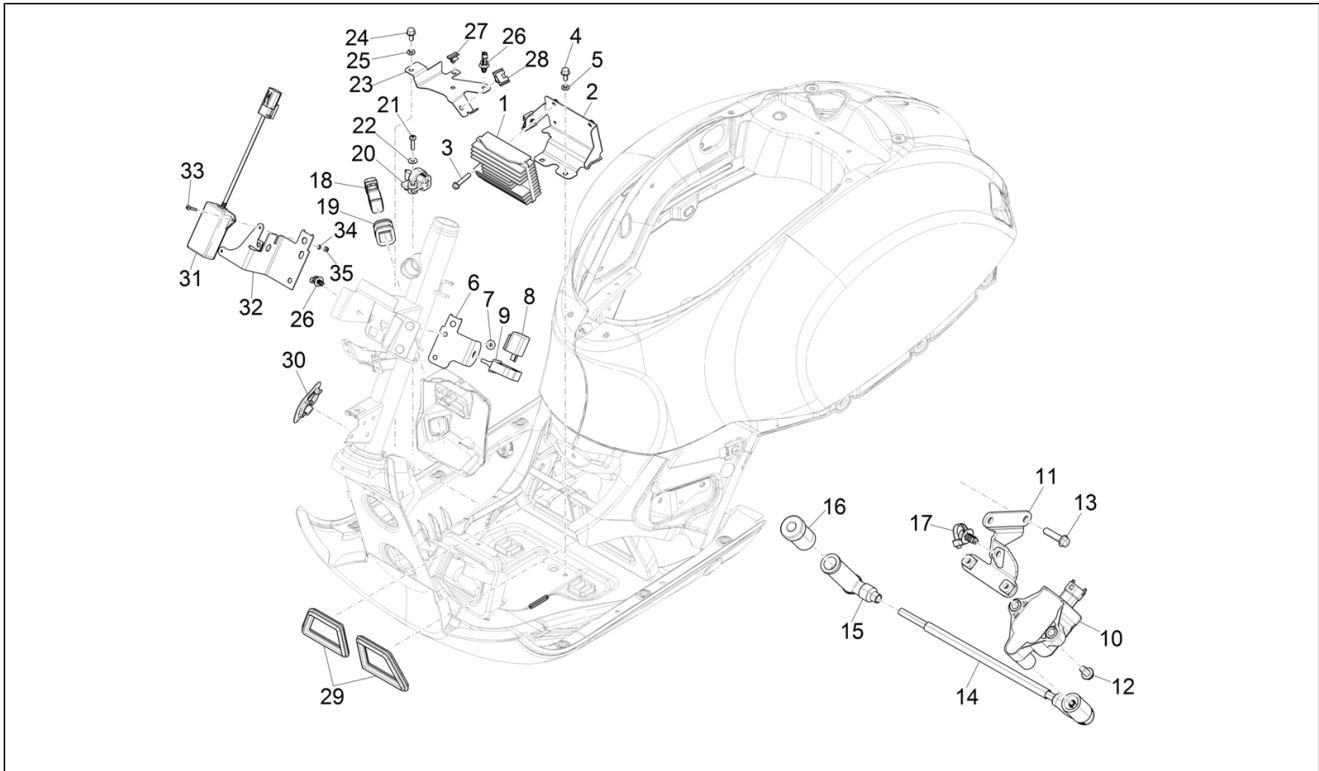

Group	Electrical system
Code	06.06
Description	Voltage Regulators - Electronic Control Units (ecu) - H.T. Coil
Service	1

Pos.	Code	Description	Qty	Variants
				Colour:Grey mouse - 715/C[715/C] Country:europe[EU]
35	B005195	Self locking nut m3	2	Model version:Supertech[T] Colour:98/A Black Competition[98/A] Country:europe[EU] Model version:Supertech[T] Colour:Grey mouse - 715/C[715/C] Country:europe[EU]