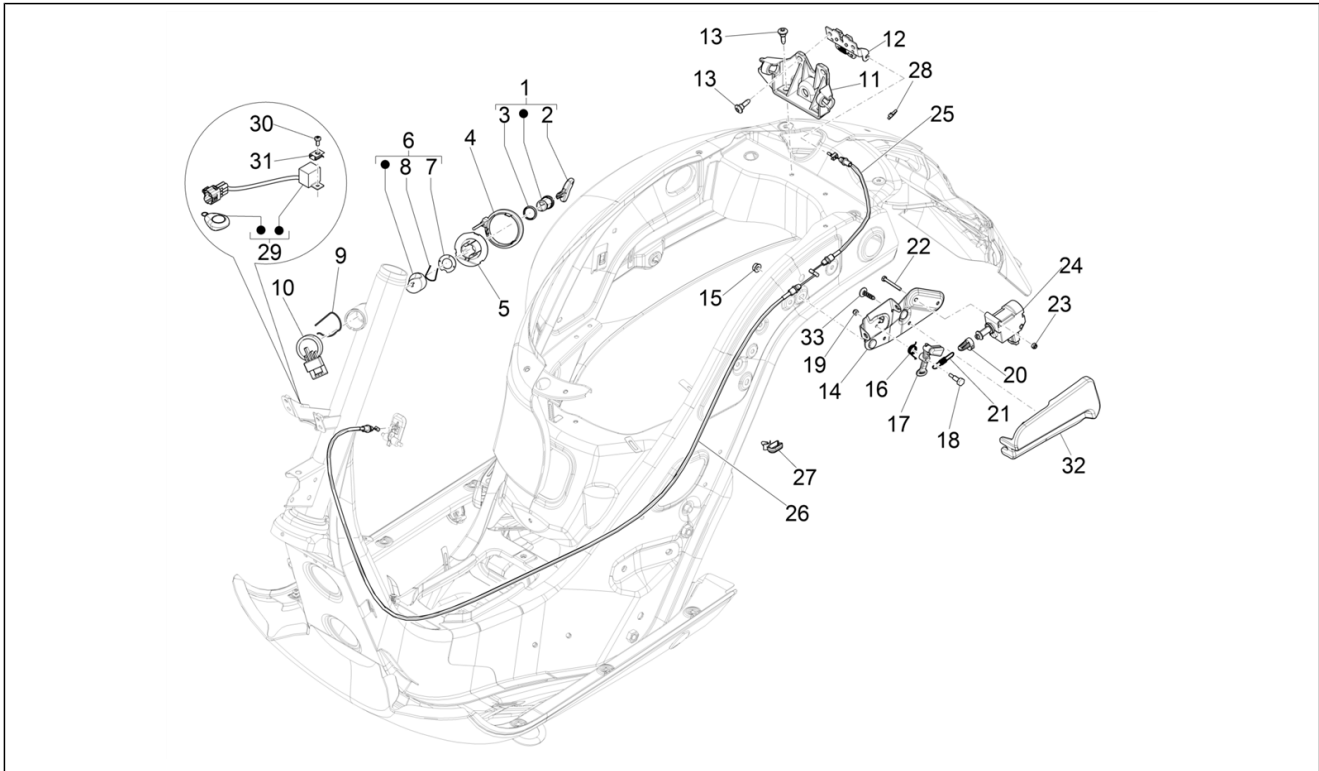

Group	Frame - Plastic parts - Coachwork
Code	02.46
Description	Locks
Service	1

Pos.	Code	Description	Qty	Variants
29	1D002038	Bike finder	1	
29	1D002372R	Bike finder	1	
30	CM178601	Self tapping screw D4.2x16	1	
31	CM017410	Spring plate	1	
32	1B004649	Cover	1	
33	270793	TBCIC Screw	2