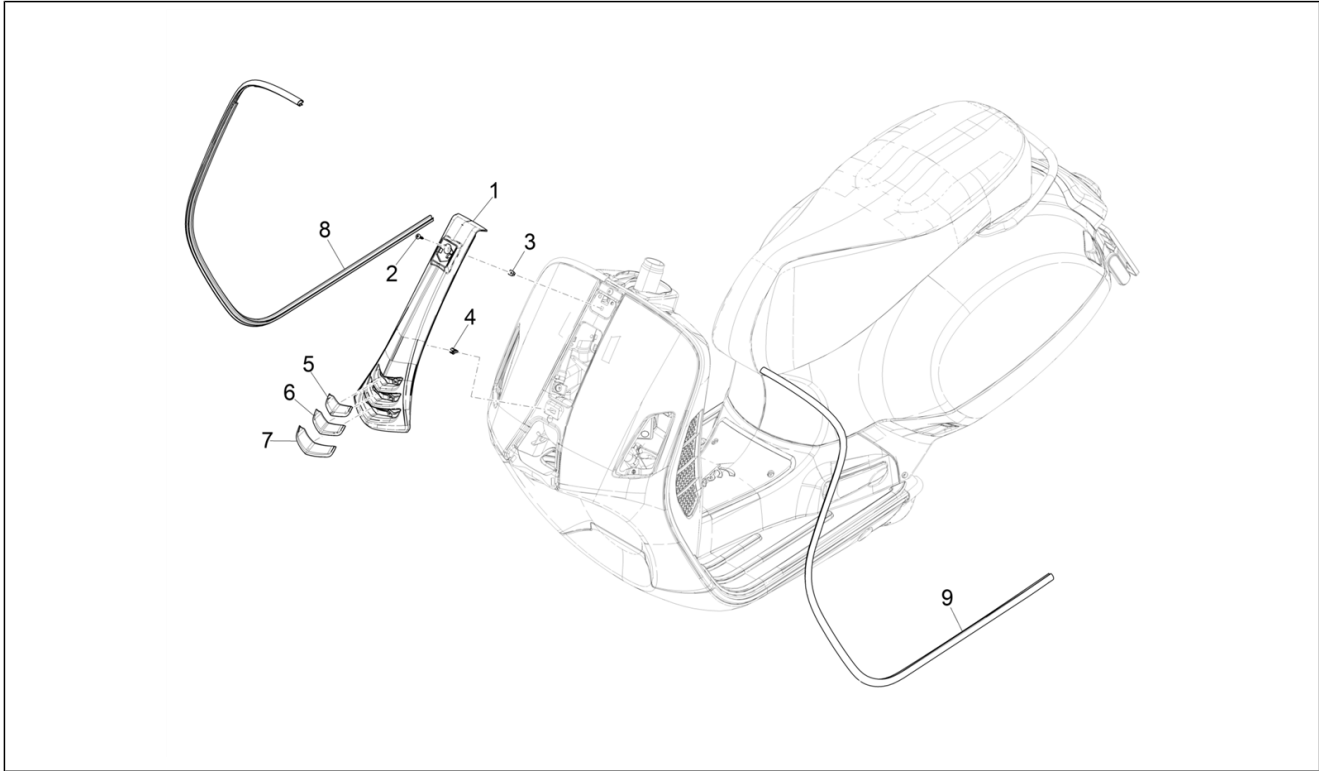

Group	Frame - Plastic parts - Coachwork
Code	02.26
Description	Front shield
Service	1

Pos.	Code	Description	Qty	Variants
				Country:europa[EU]