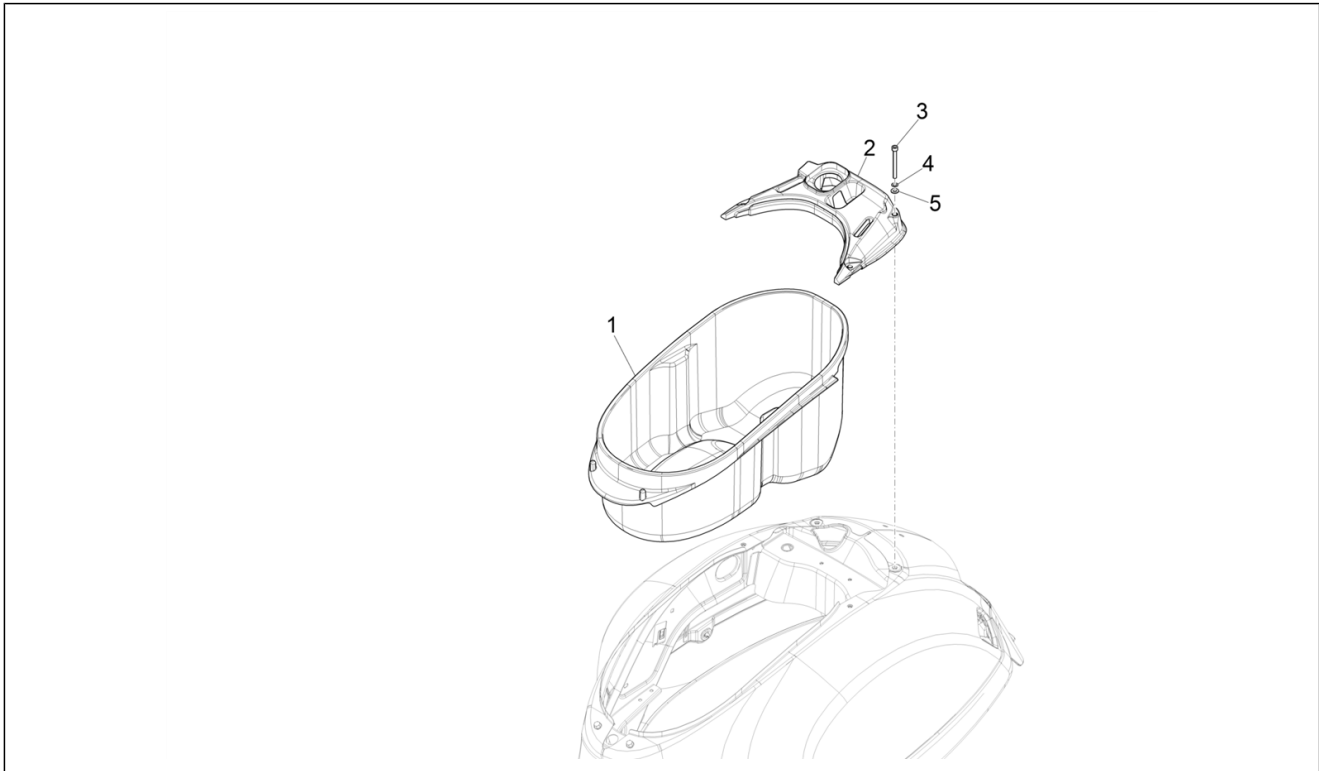

Group	Frame - Plastic parts - Coachwork
Code	02.34
Description	Helmet huosing - Undersaddle
Service	1

Pos.	Code	Description	Qty	Variants
1	1B000860	Helmet huosing	1	
2	1B006218	Under seat cover	1	
3	951685	screw	2	
4	012533	Notched washer 6,6x11x0	2	
5	013777	Washer 6.4x13x1.5	2