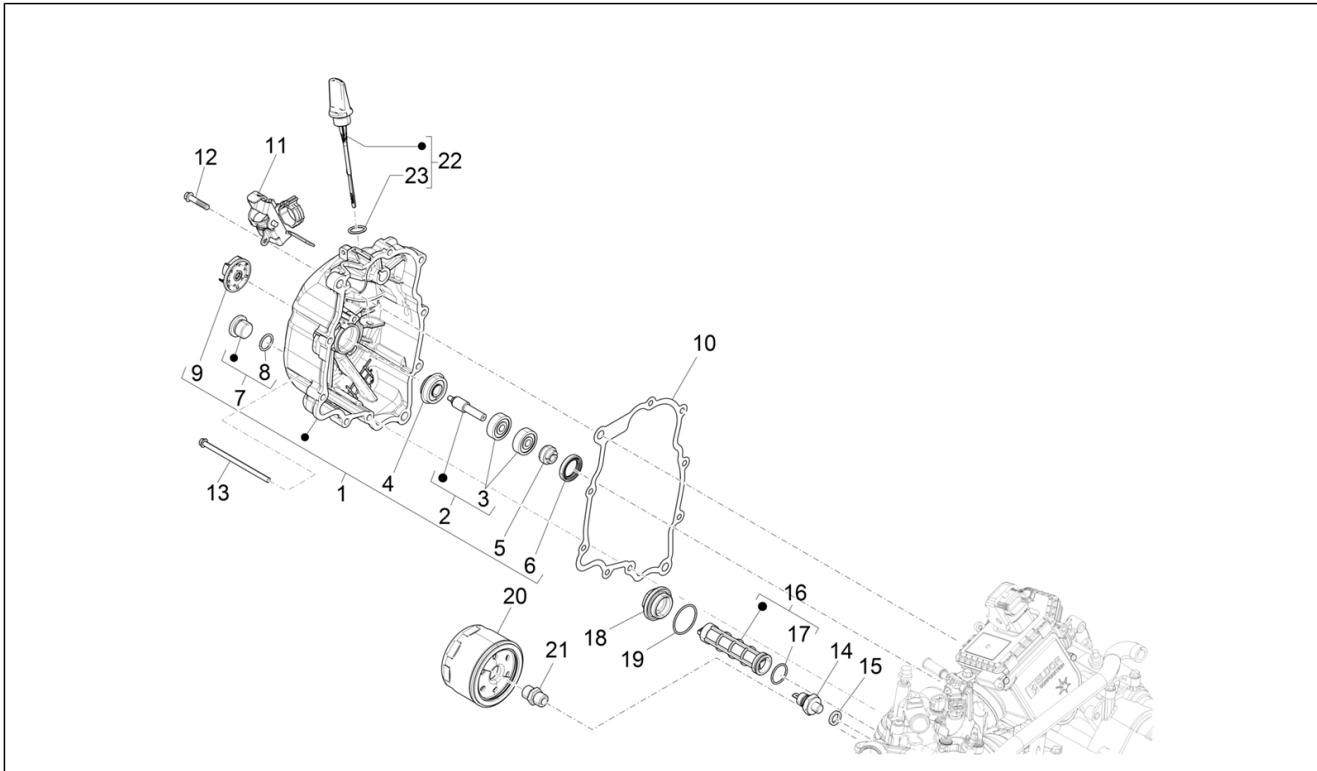

Group	Engine
Code	01.23
Description	Flywheel magneto cover - Oil filter
Service	1

Pos.	Code	Description	Qty	Variants
1	1A0128565	Flywheel cover	1	
2	8447595	Water pump shaft assy.	1	
3	82755R	Bearing 28x8x9	2	
4	82991R	Gasket ring	1	
5	842389	Pump impeller drive key	1	
6	82897R	Gasket ring 20x30x5	1	
7	8290405	Timing plug assembly	1	
8	1A009397	Packing	1	
9	844730	Water pump impeller cpl.	1	
10	840504	Flywheel housing cover gasket	1	
11	1A0078285	Cable support bracket	1	
12	414838	screw M6x35	9	
13	B016807	screw M6x112,5	1	
14	1D001138	Minimum oil pressure sensor	1	
15	1A011500	Washer 10,5X17X1,5	1	
16	843568	Intake oil filter	1	
17	288474	O-ring 20,35x1,78	1	
18	826165	Oil filter plug	1	
19	285536	O-ring 31,47x1,78	1	
20	82635R	Oil filter	1	
21	840507	Oil filter special screw	1	
22	879081	Oil dipstick	1	
23	1A009397	Packing	1