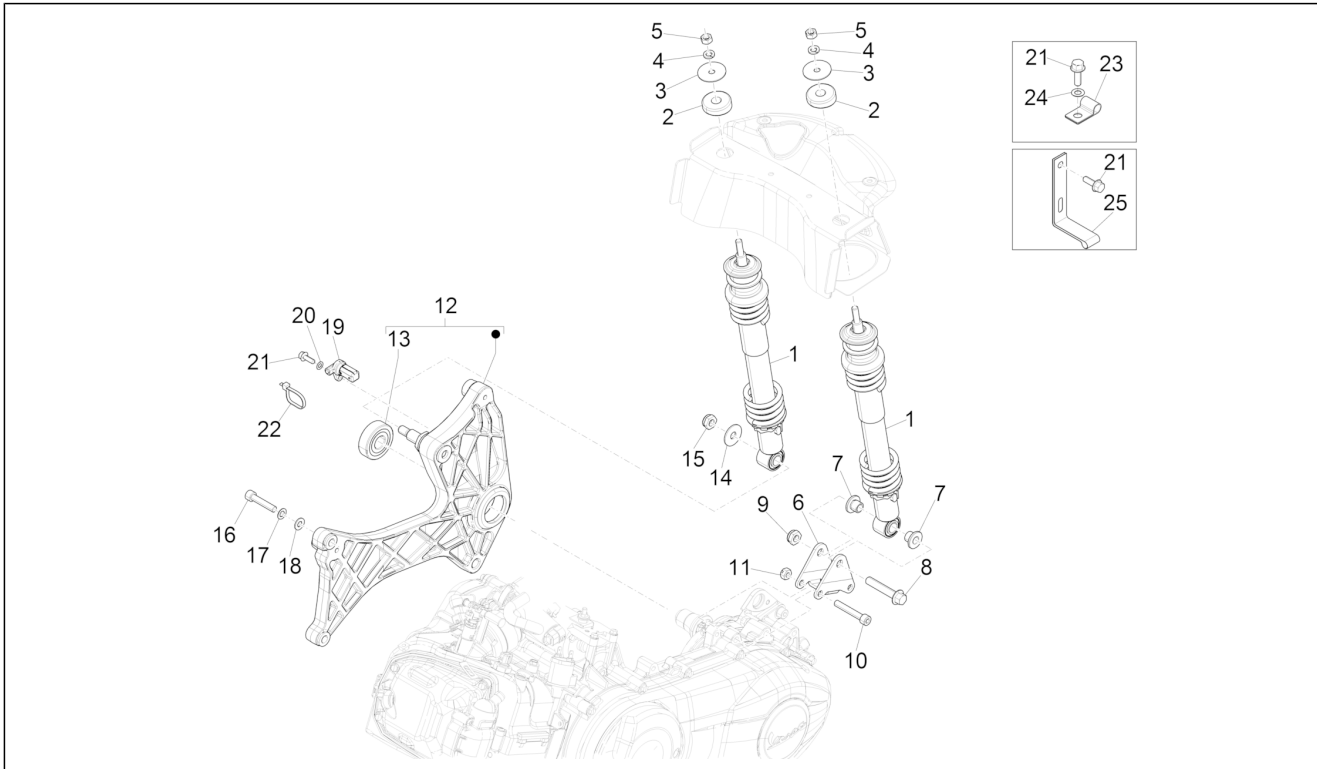

Group	Suspensions - Wheels
Code	04.10
Description	Rear suspension - Shock absorber/s
Service	1

Pos.	Code	Description	Qty	Variants
1	1C004531R	Complete rear shock absorber	1	
1	58503R5	Complete rear shock absorber	2	
2	178150	Upper buffer	2	
3	267038	Flat washer	2	
4	016408	Spring washer 13,75x8,15x4,5	2	
5	021108	Nut M8	2	
6	598143	Rear Shock absorber fixing bracket	1	
7	597149	Bush	2	
8	268158	Screw w/ flange M10	1	
9	002440	Self locking nut M10	1	
10	844483	Hex socket screw M8x50	2	
11	020008	Nut M8	2	
12	1A001903	Right arm	1	
13	82545R	Ball bearing	1	
14	1C001145	Flat washer	1	
14	013962	Washer	1	
15	002440	Self locking nut M10	1	
16	149104	Hex socket screw M8x40	2	
17	709047	Spring washer	2	
18	003058	Flat washer 15x8,4x1,5	2	
19	B000526	ABS rear sensor	1	
20	669282	Flat washer	1	
21	830061	Screw w/ flange M5x16	3	
22	145298	Lock-strap L= 180 mm	1	
23	643413	Hose clamp	1	
24	006975	Washer Ø5,3xØ10x0,5	1	
25	9004461229000	Hose clamp	1