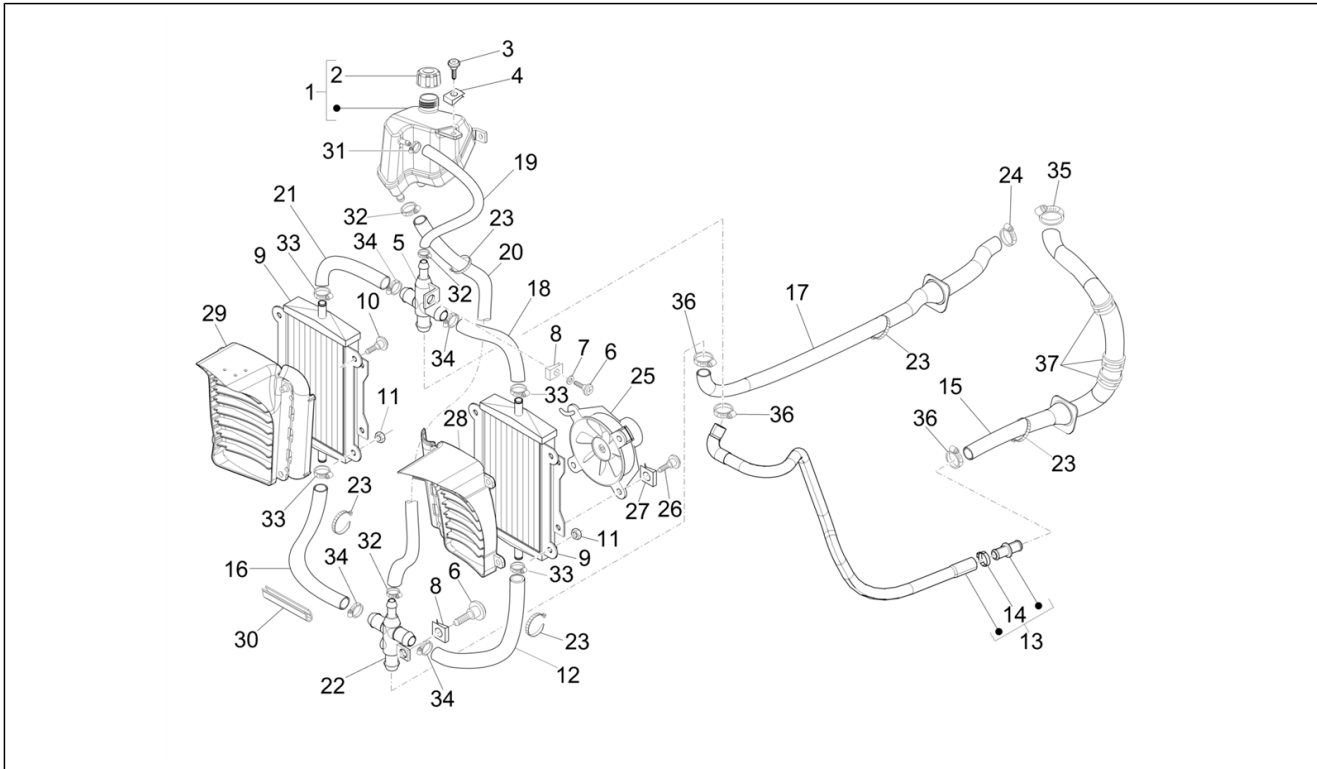

Group	Frame - Plastic parts - Coachwork
Code	02.55
Description	Cooling system
Service	1

Pos.	Code	Description	Qty	Variants
1	657110	Coolant tank	1	
2	623673	Expansion tank plug	1	
3	CM179201	Metric screw M6x22	2	
4	254485	Spring plate M6	1	
5	577195	Joint	1	
6	CM179201	Metric screw M6x22	2	
7	709047	Spring washer	1	
8	254485	Spring plate M6	2	
9	577183	Radiator, assy	2	
10	CM178606	Self tapping screw 4,2x16	2	
11	288245	Self locking nut M6	6	
12	57313R	Lower joint-left radiator connection pipe	1	
13	1B003727	Upper connection joint pipe	1	
14	CM001908	Hose clamp	1	
15	653501	Head coupling tube	1	
16	577201	Lower joint-right radiator connection pipe	1	
17	656437	Lower joint pipe	1	
18	1B003454	Hose radiator LH-upper joint	1	
19	1B003456	Hose coolant tank-upper joint	1	
20	57314R	pipe	1	
21	1B003455	Hose radiator RH-upper side	1	
22	656449	Joint for water pipes	1	
23	145298	Lock-strap L= 180 mm	5	
24	675874	Hose clamp	2	
25	584669	Fan engine	1	
26	CM179301	Screw M6x16	3	
27	254485	Spring plate M6	3	
28	577187	Left air duct	1