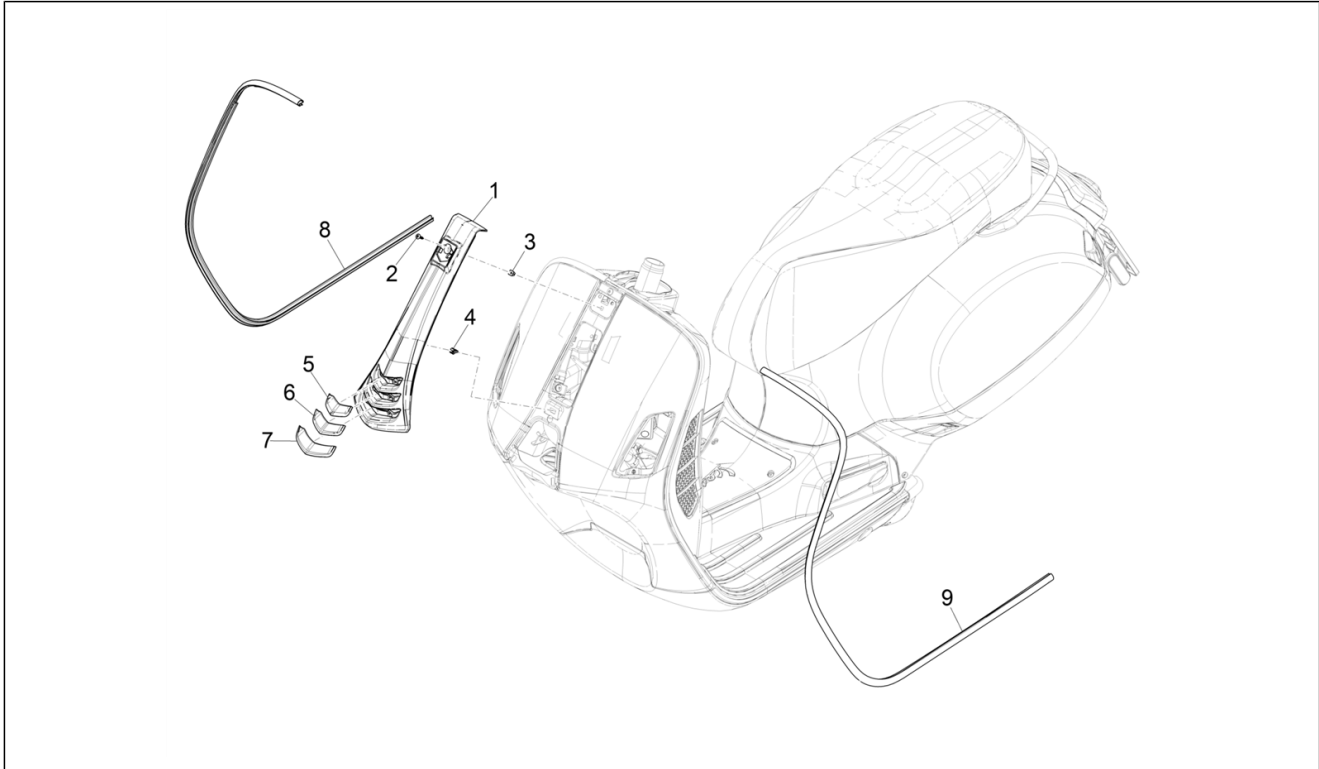

Group	Frame - Plastic parts - Coachwork
Code	02.26
Description	Front shield
Service	1

Pos.	Code	Description	Qty	Variants
				Country:europa[EU] Model version:"Sport" version[SP] Colour:Matt grey 707/C[707/C] Country:europa[EU] Model version:Basic version[B] Colour:White 544[544] Country:GSO Version[GSO] Model version:Basic version[B] Colour:Dragon Red 894[894] Country:GSO Version[GSO] Model version:"Sport" version[SP] Colour:Matt grey 707/C[707/C] Country:GSO Version[GSO] Model version:"Sport" version[SP] Colour:Matte line blue 297/A[297/A] Country:GSO Version[GSO] Model version:Supertech[T] Colour:98/A Black Competition[98/A] Country:europa[EU] Model version:Supertech[T] Colour:Grey mouse - 715/C[715/C] Country:europa[EU] Model version:"Sport" version[SP] Colour:Matte line blue 297/A[297/A] Country:europa[EU]
9	1B007781	Left-hand shield edge	1	Model version:Version "Racing 60'S"[RS60] Colour:White 544[544] Country:europa[EU] Model version:Version "Racing 60'S"[RS60] Colour:VY - 349/A VERDE Met.[VY] Country:europa[EU]
9	1B006679	Left-hand shield edge	1	Model version:"NOTTE" Version [N] Colour:Matt Black 99/C[99/C] Country:europa[EU]
9	1B003379	Left-hand shield edge	1	Model version:Basic version[B] Colour:Black 94[94] Country:GSO Version[GSO]