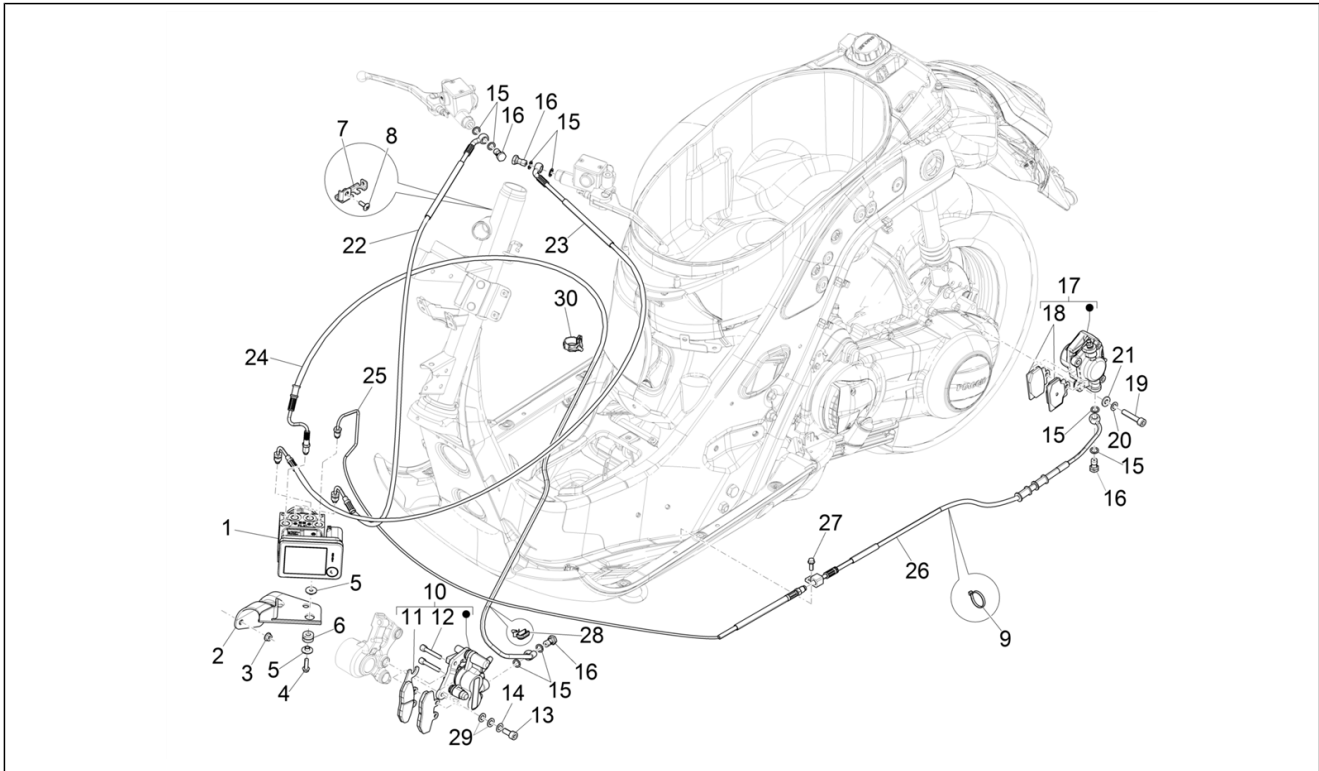

Group	Braking system - Transmissions
Code	05.02
Description	Brakes pipes - Calipers (ABS)
Service	1

Pos.	Code	Description	Qty	Variants
29	828961	Flat washer 8,2x17x2,5	2	
30	CM006908	Non return spring L=23	1