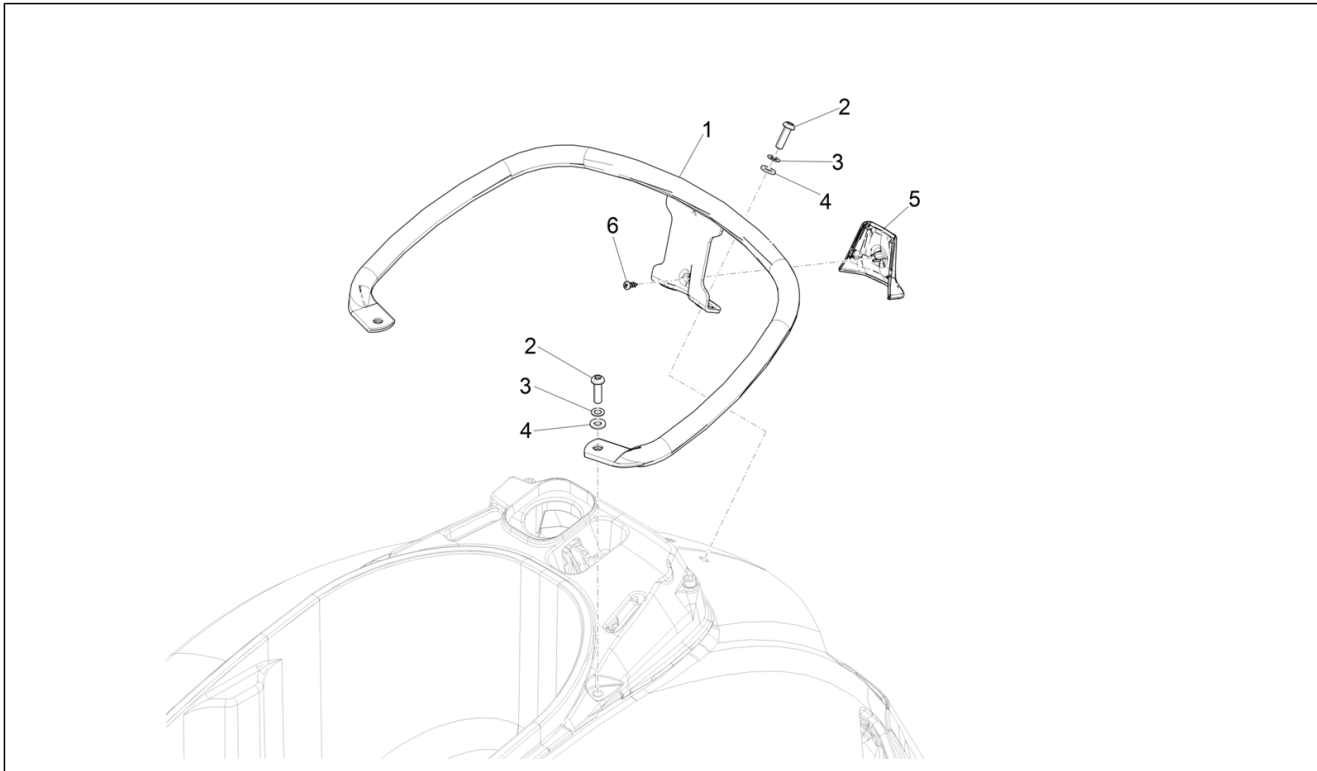

Group	Frame - Plastic parts - Coachwork
Code	02.44
Description	Rear luggage rack
Service	1

Pos.	Code	Description	Qty	Variants
				Colour:Dragon Red 894[894] Country:europa[EU] Model version:Basic version[B] Colour:Yellow 983/A[983/A] Country:europa[EU] Model version:"Sport" version[SP] Colour:Matt grey 707/C[707/C] Country:europa[EU] Model version:Basic version[B] Colour:White 544[544] Country:GSO Version[GSO] Model version:Basic version[B] Colour:Dragon Red 894[894] Country:GSO Version[GSO] Model version:"Sport" version[SP] Colour:Matt grey 707/C[707/C] Country:GSO Version[GSO] Model version:"Sport" version[SP] Colour:Matte line blue 297/A[297/A] Country:GSO Version[GSO] Model version:Supertech[T] Colour:98/A Black Competition[98/A] Country:europa[EU] Model version:Supertech[T] Colour:Grey mouse - 715/C[715/C] Country:europa[EU] Model version:"Sport" version[SP] Colour:Matte line blue 297/A[297/A] Country:europa[EU]
5	CM3072029	Plug	1	Model version:"NOTTE" Version [N] Colour:Matt Black 99/C[99/C] Country:europa[EU]
6	268596	Plug screw	1