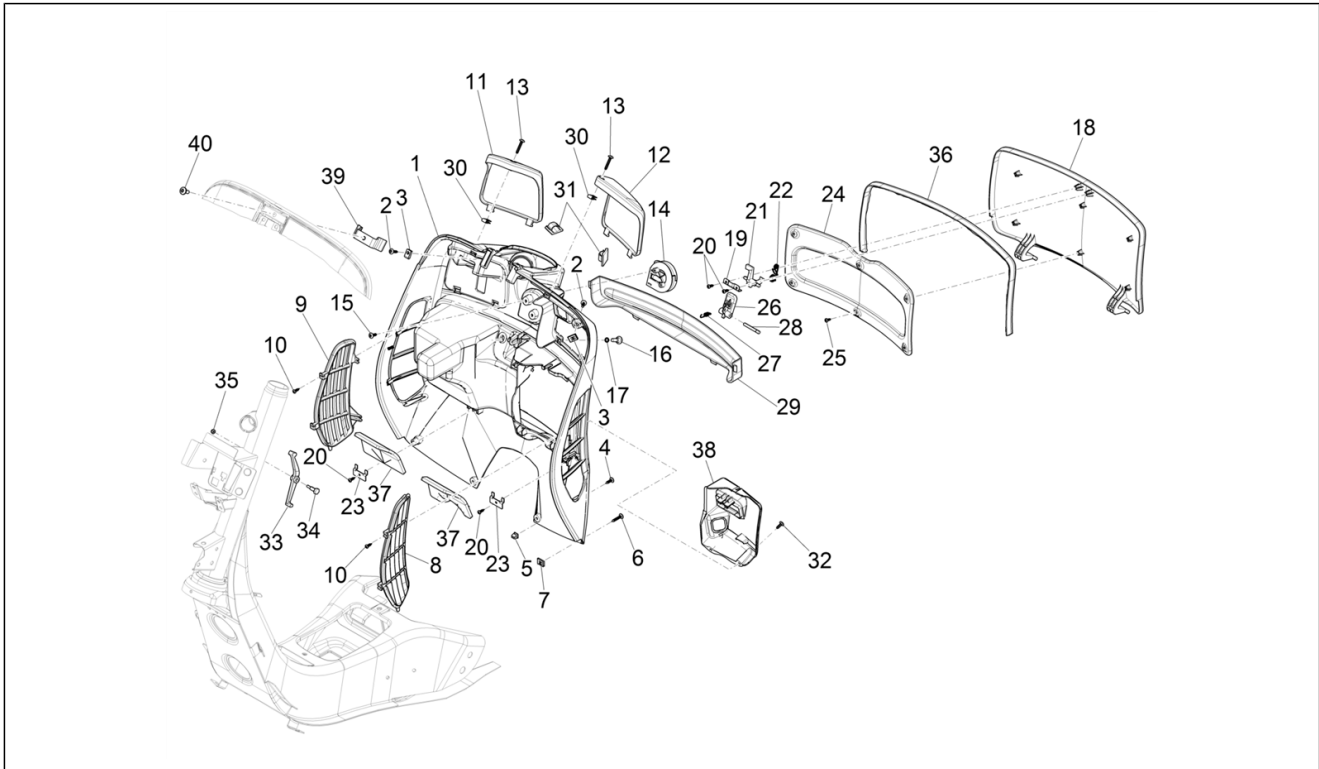

Group	Frame - Plastic parts - Coachwork
Code	02.30
Description	Front glove-box - Knee-guard panel
Service	1

Pos.	Code	Description	Qty	Variants
				Colour:Matt grey 707/C[707/C] Country:GSO Version[GSO]
18	57717500LD	Glove compartment door	1	Model version:Basic version[B] Colour: Yellow 983/A[983/A] Country:GSO Version[GSO] Model version:Basic version[B] Colour: Yellow 983/A[983/A] Country:europa[EU]
18	57717500BR	Glove compartment door	1	Model version:Basic version[B] Colour:White 544[544] Country:europa[EU] Model version:Basic version[B] Colour:White 544[544] Country:GSO Version[GSO] Model version:Version "Racing 60'S"[RS60] Colour:White 544[544] Country:europa[EU]
18	5771750090	Glove compartment door	1	Model version:Basic version[B] Colour:Black 94[94] Country:GSO Version[GSO] Model version:Basic version[B] Colour:Black 94[94] Country:europa[EU]
18	57717500R7	Glove compartment door	1	Model version:Basic version[B] Colour:Dragon Red 894[894] Country:europa[EU] Model version:Basic version[B] Colour:Dragon Red 894[894] Country:GSO Version[GSO]
18	577175	Glove compartment door, unpainted	1	
19	252420	Square	1	
20	268596	Plug screw	4	
21	575607	Pawl	1	
22	1B003658	Spring	1