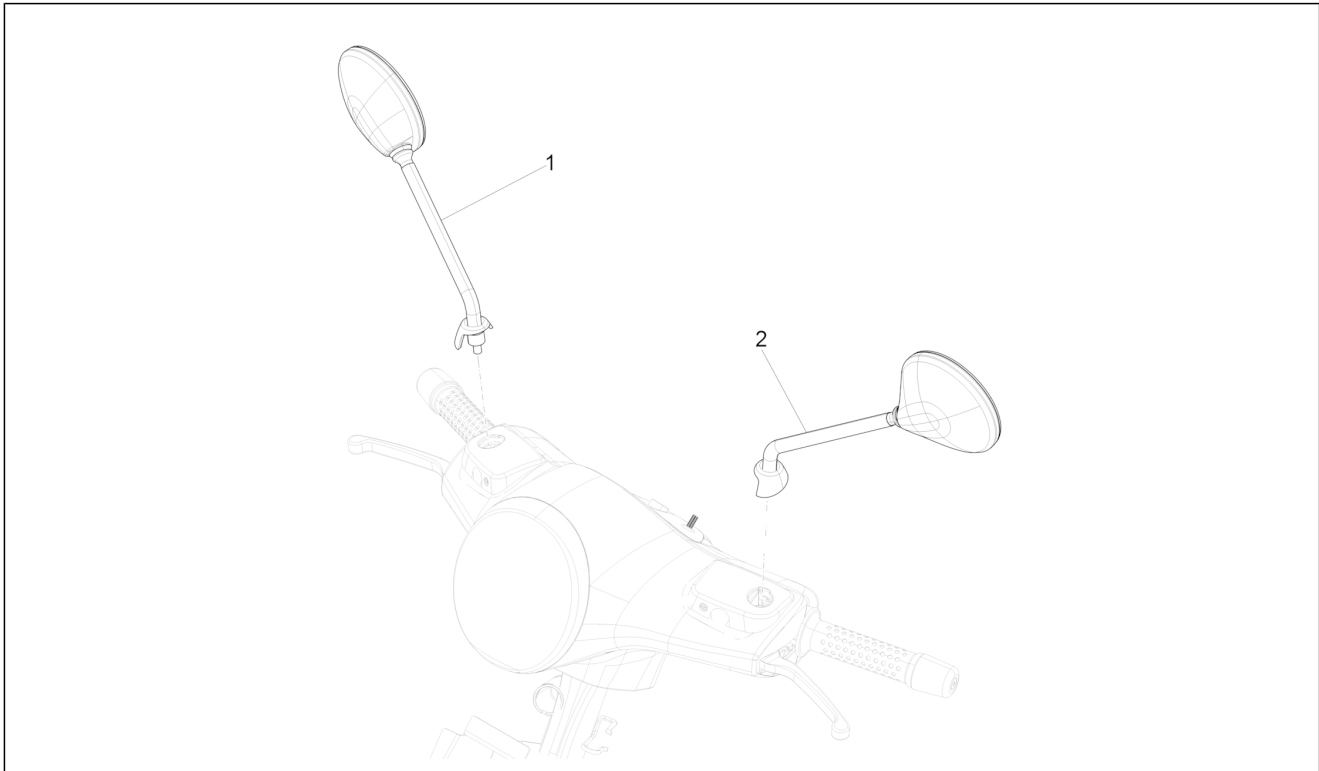

Group	Frame - Plastic parts - Coachwork
Code	02.45
Description	Driving mirror/s
Service	1

Pos.	Code	Description	Qty	Variants
				Country:europa[EU] Model version:Basic version[B] Colour:Yellow 983/A[983/A] Country:europa[EU] Model version:"Sport" version[SP] Colour:Matt grey 707/C[707/C] Country:europa[EU] Model version:Basic version[B] Colour:White 544[544] Country:GSO Version[GSO] Model version:Basic version[B] Colour:Dragon Red 894[894] Country:GSO Version[GSO] Model version:"Sport" version[SP] Colour:Matt grey 707/C[707/C] Country:GSO Version[GSO] Model version:"Sport" version[SP] Colour:Matte line blue 297/A[297/A] Country:GSO Version[GSO] Model version:Supertech[T] Colour:98/A Black Competition[98/A] Country:europa[EU] Model version:Supertech[T] Colour:Grey mouse - 715/C[715/C] Country:europa[EU] Model version:"Sport" version[SP] Colour:Matte line blue 297/A[297/A] Country:europa[EU]