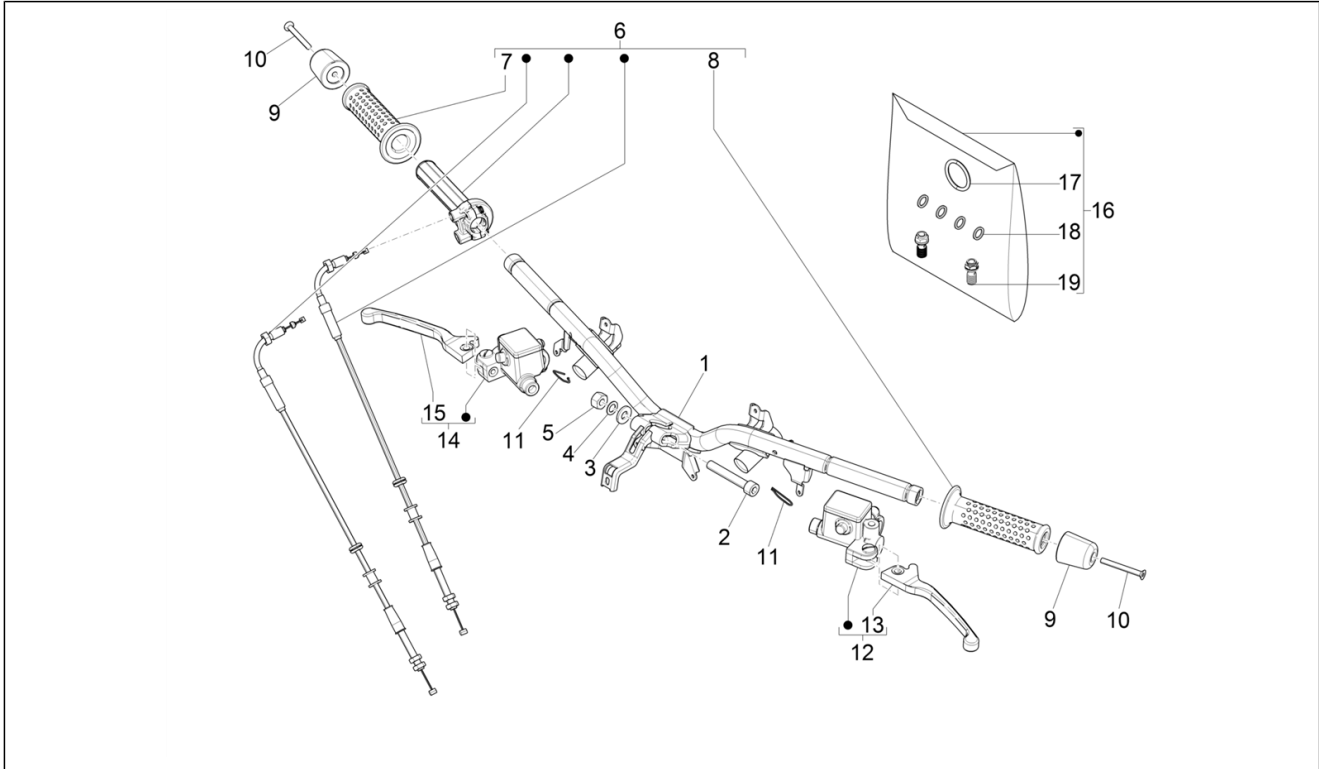

Group	Handlebars/Steering
Code	03.06
Description	Handlebars - Master cil.
Service	1

Pos.	Code	Description	Qty	Variants
				Colour: Yellow 983/A[983/A] Country:GSO Version[GSO] Model version:Basic version[B] Colour:White 544[544] Country:europa[EU] Model version:Basic version[B] Colour:Black 94[94] Country:europa[EU] Model version:Basic version[B] Colour:Dragon Red 894[894] Country:europa[EU] Model version:Basic version[B] Colour: Yellow 983/A[983/A] Country:europa[EU] Model version:"Sport" version[SP] Colour:Matt grey 707/C[707/C] Country:europa[EU] Model version:Basic version[B] Colour:White 544[544] Country:GSO Version[GSO] Model version:Basic version[B] Colour:Dragon Red 894[894] Country:GSO Version[GSO] Model version:"Sport" version[SP] Colour:Matt grey 707/C[707/C] Country:GSO Version[GSO] Model version:"Sport" version[SP] Colour:Matte line blue 297/A[297/A] Country:GSO Version[GSO] Model version:Supertech[T] Colour:98/A Black Competition[98/A] Country:europa[EU] Model version:Supertech[T] Colour:Grey mouse - 715/C[715/C] Country:europa[EU] Model version:"Sport" version[SP] Colour:Matte line blue 297/A[297/A] Country:europa[EU]