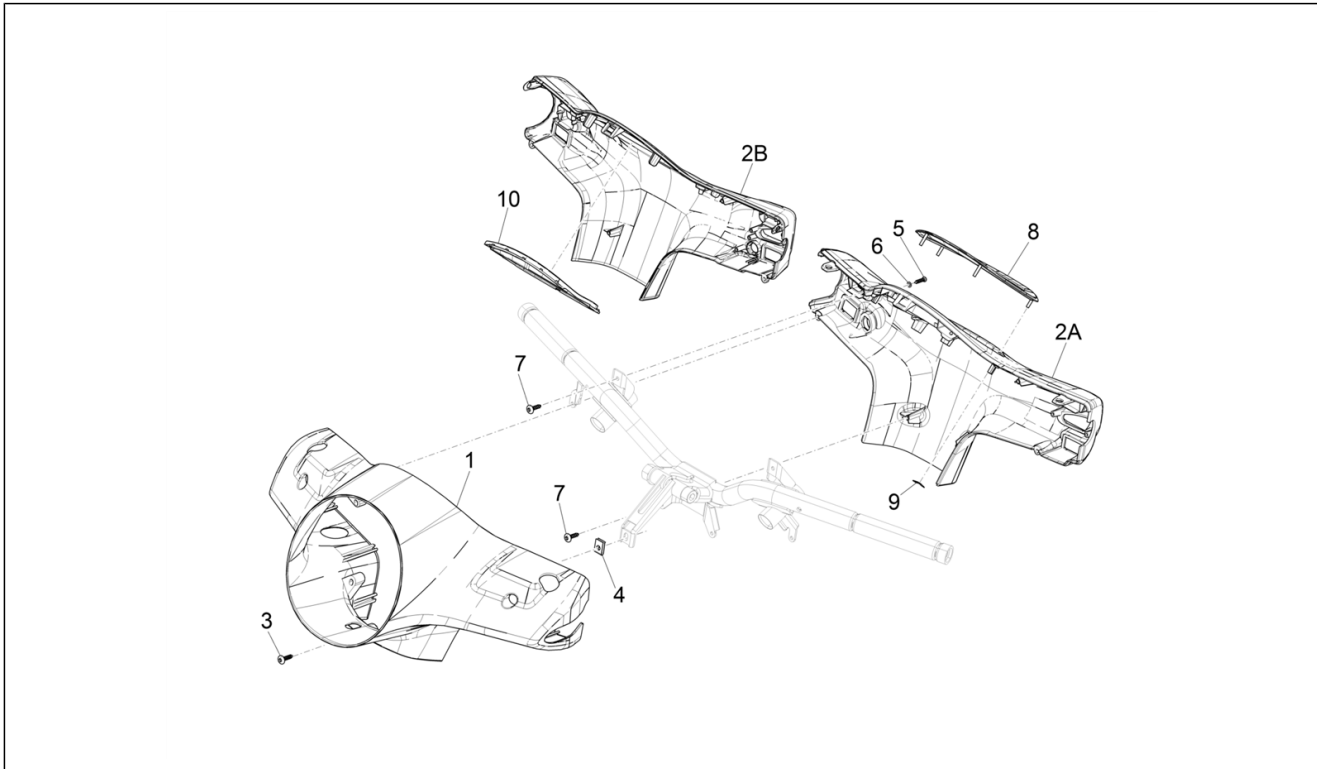

Group	Handlebars/Steering
Code	03.01
Description	Handlebars coverages
Service	1

Pos.	Code	Description	Qty	Variants
2A	1B006323	Rear handlebars cover	1	
2A	1B006323000VY	Rear handlebars cover	1	Model version:Version "Racing 60'S"[RS60] Colour:VY - 349/A VERDE Met.[VY] Country:europa[EU]
2A	1B006323000HQ	Handlebar rear cover	1	Model version:"Sport" version[SP] Colour:Matt grey 707/C[707/C] Country:europa[EU] Model version:"Sport" version[SP] Colour:Matt grey 707/C[707/C] Country:GSO Version[GSO]
2A	1B006323000BR	Rear handlebars cover	1	Model version:Basic version[B] Colour:White 544[544] Country:europa[EU] Model version:Basic version[B] Colour:White 544[544] Country:GSO Version[GSO] Model version:Version "Racing 60'S"[RS60] Colour:White 544[544] Country:europa[EU]
2A	1B00632300090	Rear handlebars cover	1	Model version:Basic version[B] Colour:Black 94[94] Country:GSO Version[GSO] Model version:Basic version[B] Colour:Black 94[94] Country:europa[EU]
2A	1B006323000NV	Handlebar rear cover	1	Model version:"NOTTE" Version [N] Colour:Matt Black 99/C[99/C] Country:europa[EU]
2A	1B006323000D03	Handlebar rear cover	1	Model version:"Sport" version[SP] Colour:Matte line blue 297/A[297/A] Country:GSO Version[GSO] Model version:"Sport" version[SP] Colour:Matte line blue 297/A[297/A] Country:europa[EU]
2B	1B005762	Handlebar rear cover	1	Model version:Supertech[T]