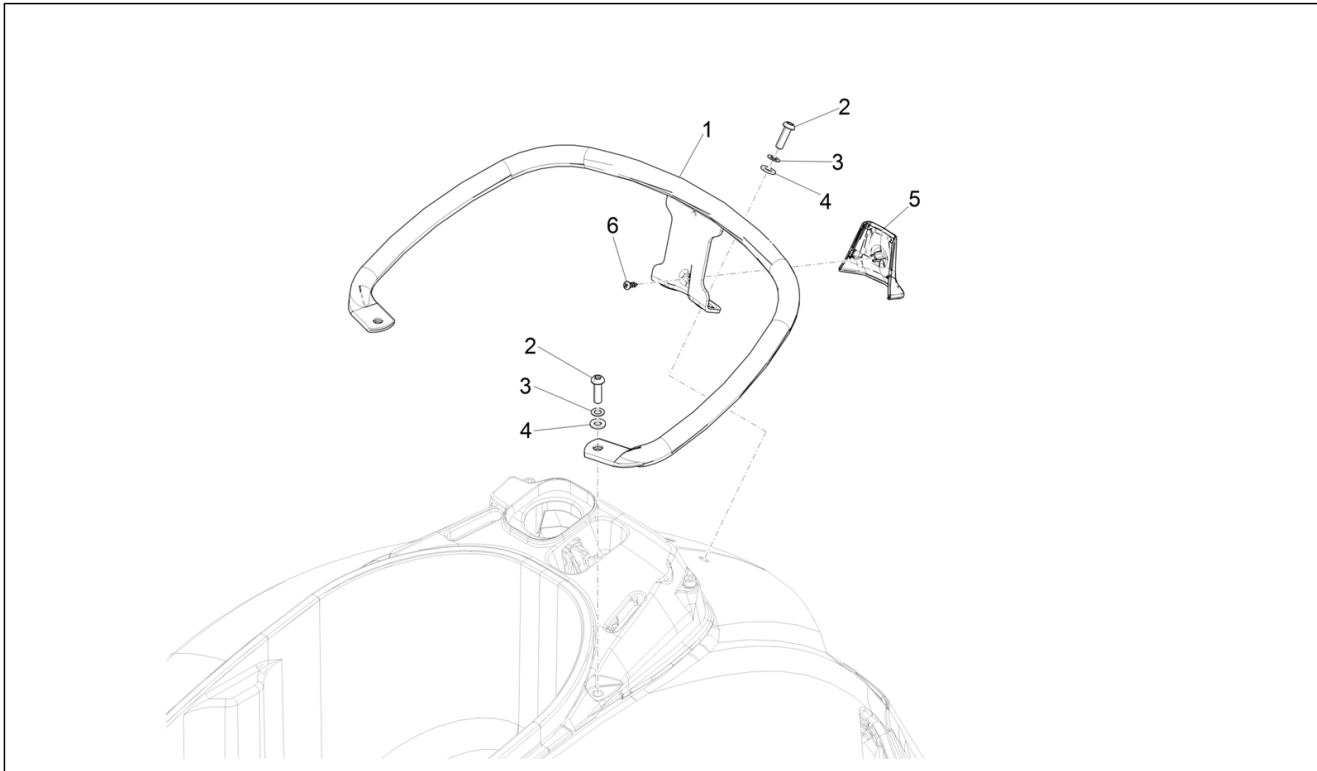

Group	Frame - Plastic parts - Coachwork
Code	02.44
Description	Rear luggage rack
Service	1

Pos.	Code	Description	Qty	Variants
				Colour:Matt grey 707/C[707/C] Country:GSO Version[GSO] Model version:"Sport" version[SP] Colour:Matte line blue 297/A[297/A] Country:GSO Version[GSO] Model version:Supertech[T] Colour:98/A Black Competition[98/A] Country:europe[EU] Model version:Supertech[T] Colour:Grey mouse - 715/C[715/C] Country:europe[EU] Model version:"Sport" version[SP] Colour:Matte line blue 297/A[297/A] Country:europe[EU]
2	623920	screw torx	4	
3	012533	Notched washer 6,6x11x0	4	
4	013777	Washer 6.4x13x1.5	4	
5	1B007784	Plug	1	Model version:Version "Racing 60'S"[RS60] Colour:White 544[544] Country:europe[EU] Model version:Version "Racing 60'S"[RS60] Colour:VY - 349/A VERDE Met.[VY] Country:europe[EU]
5	1B005812	Plug	1	Model version:Basic version[B] Colour:Black 94[94] Country:GSO Version[GSO] Model version:Basic version[B] Colour: Yellow 983/A[983/A] Country:GSO Version[GSO] Model version:Basic version[B] Colour:White 544[544] Country:europe[EU] Model version:Basic version[B] Colour:Black 94[94] Country:europe[EU] Model version:Basic version[B]