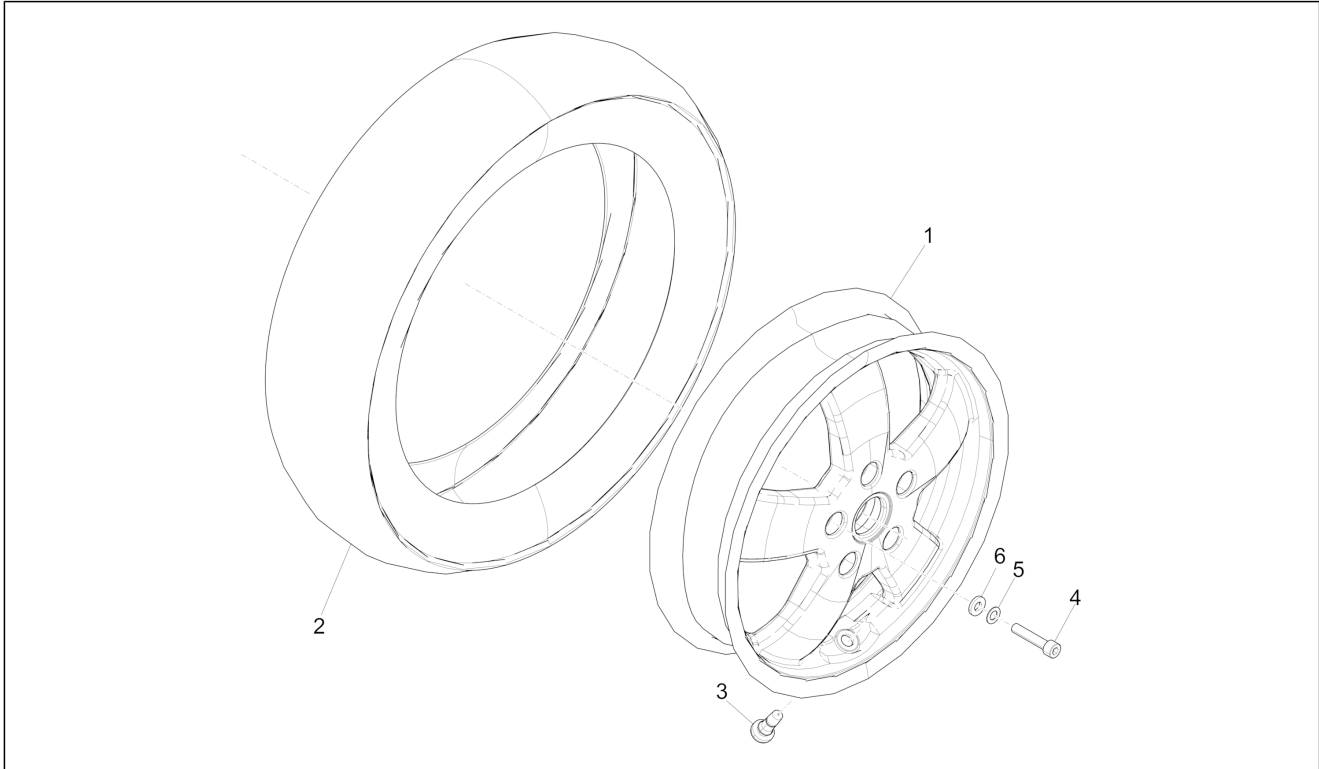

Group	Suspensions - Wheels
Code	04.11
Description	Front wheel
Service	1

Pos.	Code	Description	Qty	Variants
1	1C005278	Front wheel	1	Model version:Version "Racing 60'S"[RS60] Colour:White 544[544] Country:europa[EU] Model version:Version "Racing 60'S"[RS60] Colour:VY - 349/A VERDE Met.[VY] Country:europa[EU]
1	1C00285900090	Complete front wheel 3.00x12"	1	Model version:"NOTTE" Version [N] Colour:Matt Black 99/C[99/C] Country:europa[EU] Model version:"Sport" version[SP] Colour:Matt grey 707/C[707/C] Country:europa[EU] Model version:"Sport" version[SP] Colour:Matt grey 707/C[707/C] Country:GSO Version[GSO] Model version:"Sport" version[SP] Colour:Matte line blue 297/A[297/A] Country:GSO Version[GSO] Model version:Supertech[T] Colour:98/A Black Competition[98/A] Country:europa[EU] Model version:Supertech[T] Colour:Grey mouse - 715/C[715/C] Country:europa[EU] Model version:"Sport" version[SP] Colour:Matte line blue 297/A[297/A] Country:europa[EU]
1	1C000782	Wheel 3.00x12"	1	Model version:Basic version[B] Colour:Black 94[94] Country:GSO Version[GSO] Model version:Basic version[B] Colour:Yellow 983/A[983/A] Country:GSO Version[GSO] Model version:Basic version[B] Colour:White 544[544] Country:europa[EU] Model version:Basic version[B]