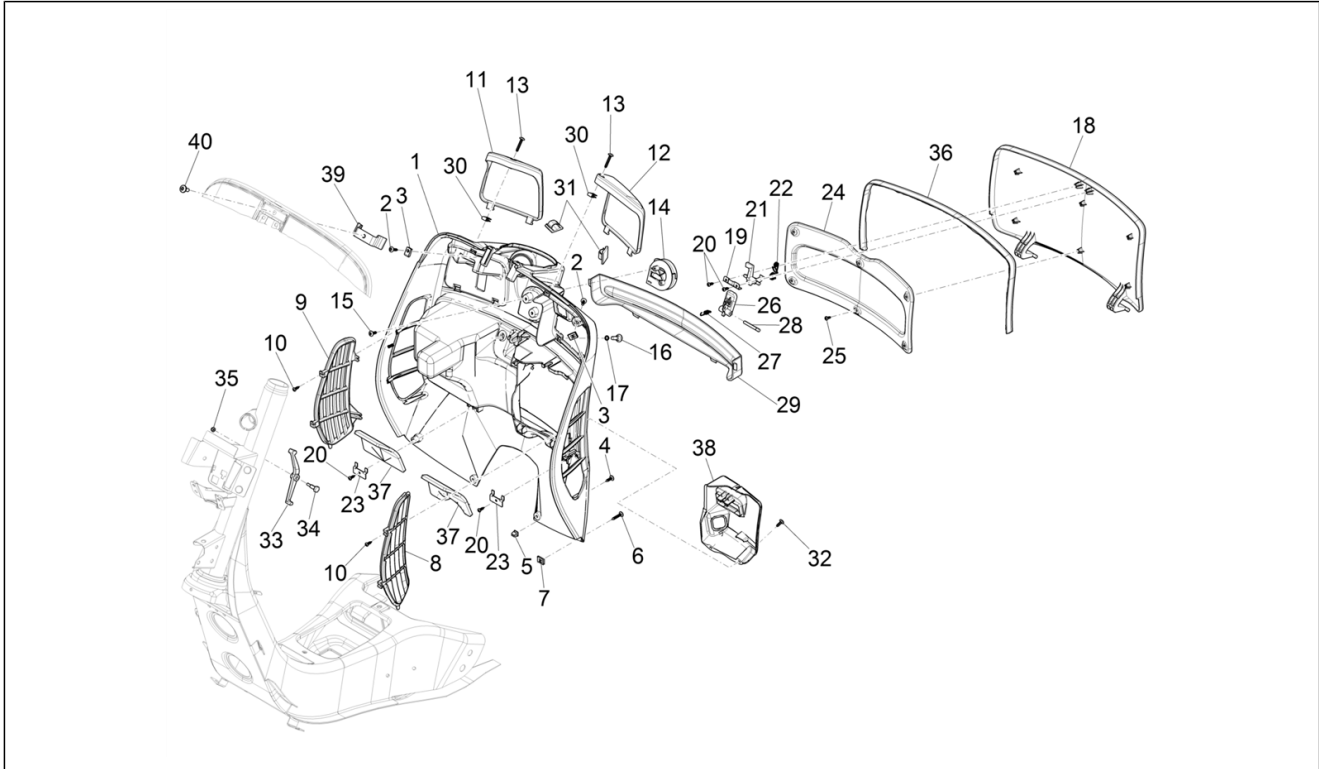

Group	Frame - Plastic parts - Coachwork
Code	02.30
Description	Front glove-box - Knee-guard panel
Service	1

Pos.	Code	Description	Qty	Variants
				Model version:Basic version[B] Colour:White 544[544] Country:europa[EU] Model version:Basic version[B] Colour:Black 94[94] Country:europa[EU] Model version:Basic version[B] Colour:Dragon Red 894[894] Country:europa[EU] Model version:"NOTTE" Version [N] Colour:Matt Black 99/C[99/C] Country:europa[EU] Model version:Basic version[B] Colour:Yellow 983/A[983/A] Country:europa[EU] Model version:"Sport" version[SP] Colour:Matt grey 707/C[707/C] Country:europa[EU] Model version:Basic version[B] Colour:White 544[544] Country:GSO Version[GSO] Model version:Basic version[B] Colour:Dragon Red 894[894] Country:GSO Version[GSO] Model version:"Sport" version[SP] Colour:Matt grey 707/C[707/C] Country:GSO Version[GSO] Model version:"Sport" version[SP] Colour:Matte line blue 297/A[297/A] Country:GSO Version[GSO] Model version:Supertech[T] Colour:98/A Black Competition[98/A] Country:europa[EU] Model version:Supertech[T] Colour:Grey mouse - 715/C[715/C] Country:europa[EU] Model version:"Sport" version[SP] Colour:Matte line blue 297/A[297/A]