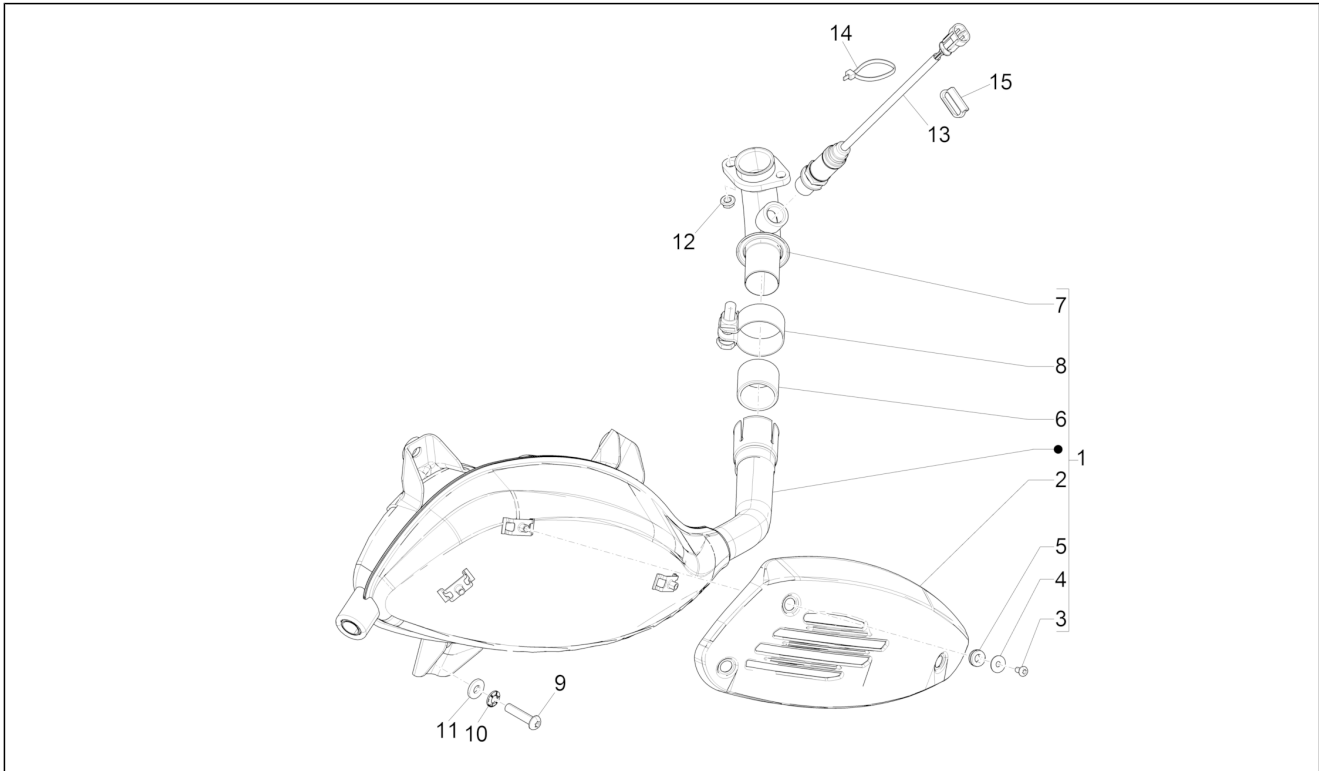

Group	Engine
Code	01.42
Description	Silencer
Service	1

Pos.	Code	Description	Qty	Variants
1	1A0157575	Silencer complete with protection	1	Model version:Version "Racing 60'S"[RS60] Colour:White 544[544] Country:europa[EU] Model version:Version "Racing 60'S"[RS60] Colour:VY - 349/A VERDE Met.[VY] Country:europa[EU]
1	1A0147505	Silencer complete with protection	1	Model version:"NOTTE" Version [N] Colour:Matt Black 99/C[99/C] Country:europa[EU]
1	1A0134745	Silencer complete with protection	1	Model version:Basic version[B] Colour:Black 94[94] Country:GSO Version[GSO] Model version:Basic version[B] Colour:Yellow 983/A[983/A] Country:GSO Version[GSO] Model version:Basic version[B] Colour:White 544[544] Country:europa[EU] Model version:Basic version[B] Colour:Black 94[94] Country:europa[EU] Model version:Basic version[B] Colour:Dragon Red 894[894] Country:europa[EU] Model version:Basic version[B] Colour:Yellow 983/A[983/A] Country:europa[EU] Model version:"Sport" version[SP] Colour:Matt grey 707/C[707/C] Country:europa[EU] Model version:Basic version[B] Colour:White 544[544] Country:GSO Version[GSO] Model version:Basic version[B] Colour:Dragon Red 894[894] Country:GSO Version[GSO] Model version:"Sport" version[SP]