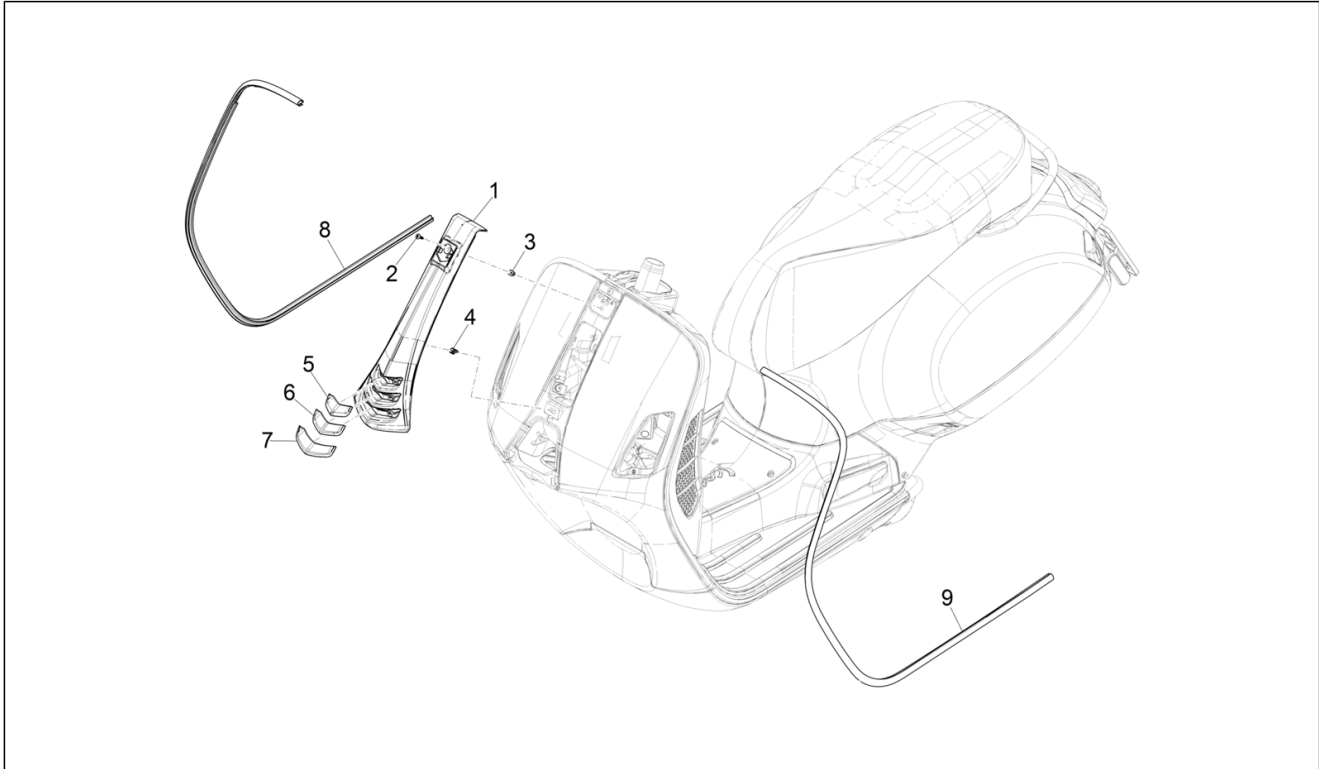

Group	Frame - Plastic parts - Coachwork
Code	02.26
Description	Front shield
Service	1

Pos.	Code	Description	Qty	Variants
				Country:GSO Version[GSO] Model version:Basic version[B] Colour:Dragon Red 894[894] Country:GSO Version[GSO]
5	1B005775500R7	Upper emblem	1	Model version:"Sport" version[SP] Colour:Matt grey 707/C[707/C] Country:europa[EU] Model version:"Sport" version[SP] Colour:Matt grey 707/C[707/C] Country:GSO Version[GSO] Model version:"Sport" version[SP] Colour:Matte line blue 297/A[297/A] Country:GSO Version[GSO] Model version:"Sport" version[SP] Colour:Matte line blue 297/A[297/A] Country:europa[EU]
5	1B00577500090	Upper emblem	1	Model version:"NOTTE" Version [N] Colour:Matt Black 99/C[99/C] Country:europa[EU]
6	1B00577600090	Intermediate decoration	1	Model version:"NOTTE" Version [N] Colour:Matt Black 99/C[99/C] Country:europa[EU]
6	1B005776000NQ	Intermediate decoration	1	Model version:Supertech[T] Colour:98/A Black Competition[98/A] Country:europa[EU] Model version:Supertech[T] Colour:Grey mouse - 715/C[715/C] Country:europa[EU] Model version:Version "Racing 60'S"[RS60] Colour:White 544[544] Country:europa[EU] Model version:Version "Racing 60'S"[RS60] Colour:VY - 349/A VERDE Met.[VY] Country:europa[EU]
6	1B005776500R7	Intermediate decoration	1	Model version:"Sport" version[SP] Colour:Matt grey 707/C[707/C]