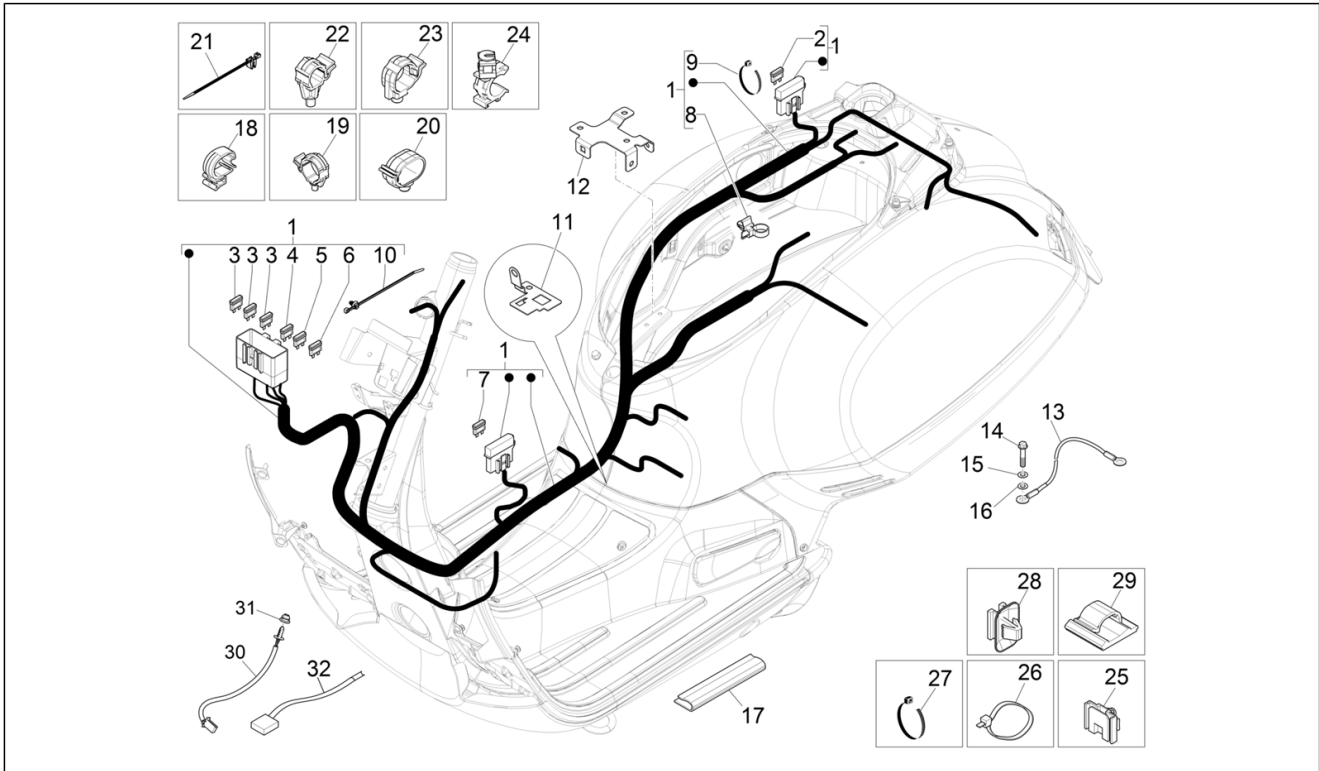

Group	Electrical system
Code	06.08
Description	Main cable harness
Service	1

Pos.	Code	Description	Qty	Variants
1	1D002583	Chassis wire unit	1	Model version: Supertech[T] Colour: 98/A Black Competition[98/A] Country: europa[EU] Model version: Supertech[T] Colour: Grey mouse - 715/C[715/C] Country: europa[EU]
1	1D002581	Cable harness	1	Model version: Basic version[B] Colour: Black 94[94] Country: GSO Version[GSO] Model version: Basic version[B] Colour: Yellow 983/A[983/A] Country: GSO Version[GSO] Model version: Basic version[B] Colour: White 544[544] Country: europa[EU] Model version: Basic version[B] Colour: Black 94[94] Country: europa[EU] Model version: Basic version[B] Colour: Dragon Red 894[894] Country: europa[EU] Model version: "NOTTE" Version [N] Colour: Matt Black 99/C[99/C] Country: europa[EU] Model version: Basic version[B] Colour: Yellow 983/A[983/A] Country: europa[EU] Model version: "Sport" version[SP] Colour: Matt grey 707/C[707/C] Country: europa[EU] Model version: Basic version[B] Colour: White 544[544] Country: GSO Version[GSO] Model version: Basic version[B] Colour: Dragon Red 894[894] Country: GSO Version[GSO] Model version: "Sport" version[SP]