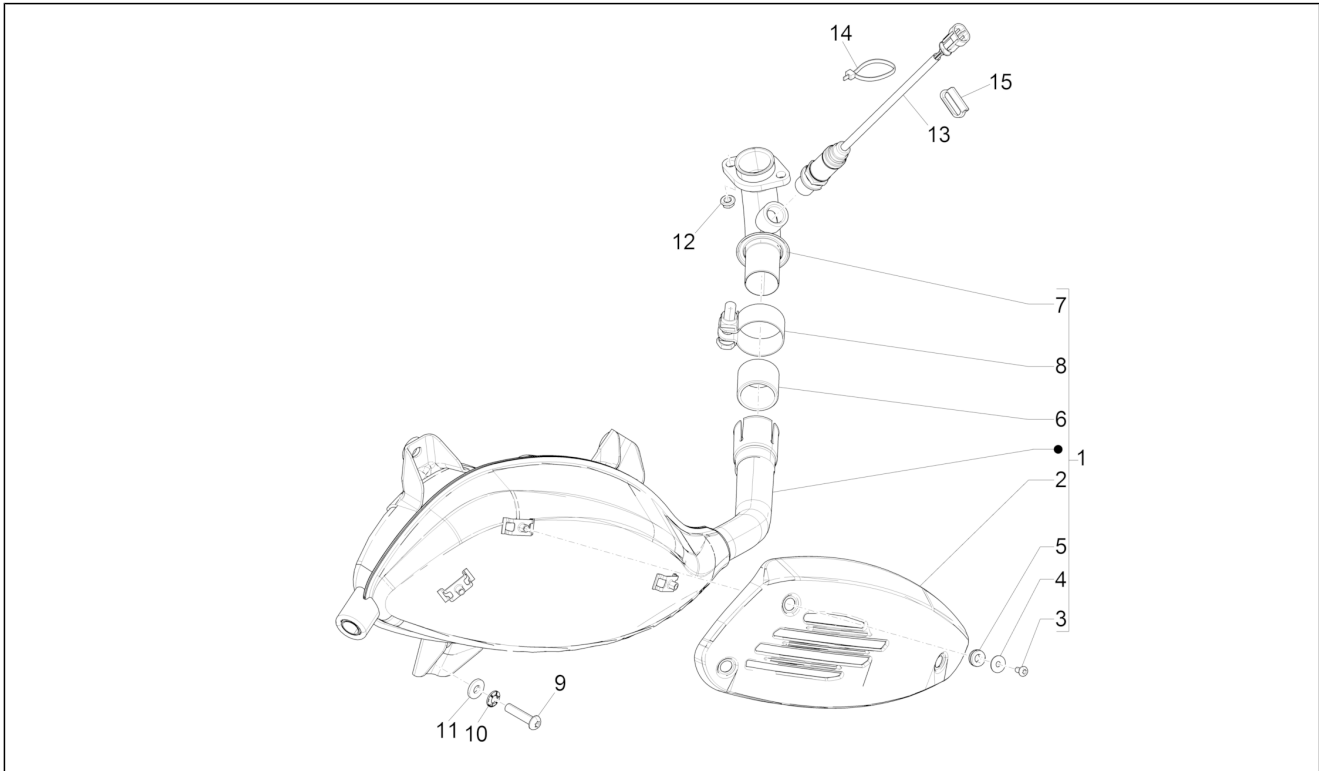

Group	Engine
Code	01.42
Description	Silencer
Service	1

Pos.	Code	Description	Qty	Variants
				Colour:Matt grey 707/C[707/C] Country:GSO Version[GSO] Model version:"Sport" version[SP] Colour:Matte line blue 297/A[297/A] Country:GSO Version[GSO] Model version:Supertech[T] Colour:98/A Black Competition[98/A] Country:europe[EU] Model version:Supertech[T] Colour:Grey mouse - 715/C[715/C] Country:europe[EU] Model version:"Sport" version[SP] Colour:Matte line blue 297/A[297/A] Country:europe[EU]
2	1A014749	Protection	1	Model version:"NOTTE" Version [N] Colour:Matt Black 99/C[99/C] Country:europe[EU] Model version:Version "Racing 60'S"[RS60] Colour:White 544[544] Country:europe[EU] Model version:Version "Racing 60'S"[RS60] Colour:VY - 349/A VERDE Met.[VY] Country:europe[EU]
2	1A011990	Protection	1	Model version:Basic version[B] Colour:Black 94[94] Country:GSO Version[GSO] Model version:Basic version[B] Colour:Yellow 983/A[983/A] Country:GSO Version[GSO] Model version:Basic version[B] Colour:White 544[544] Country:europe[EU] Model version:Basic version[B] Colour:Black 94[94] Country:europe[EU] Model version:Basic version[B] Colour:Dragon Red 894[894]