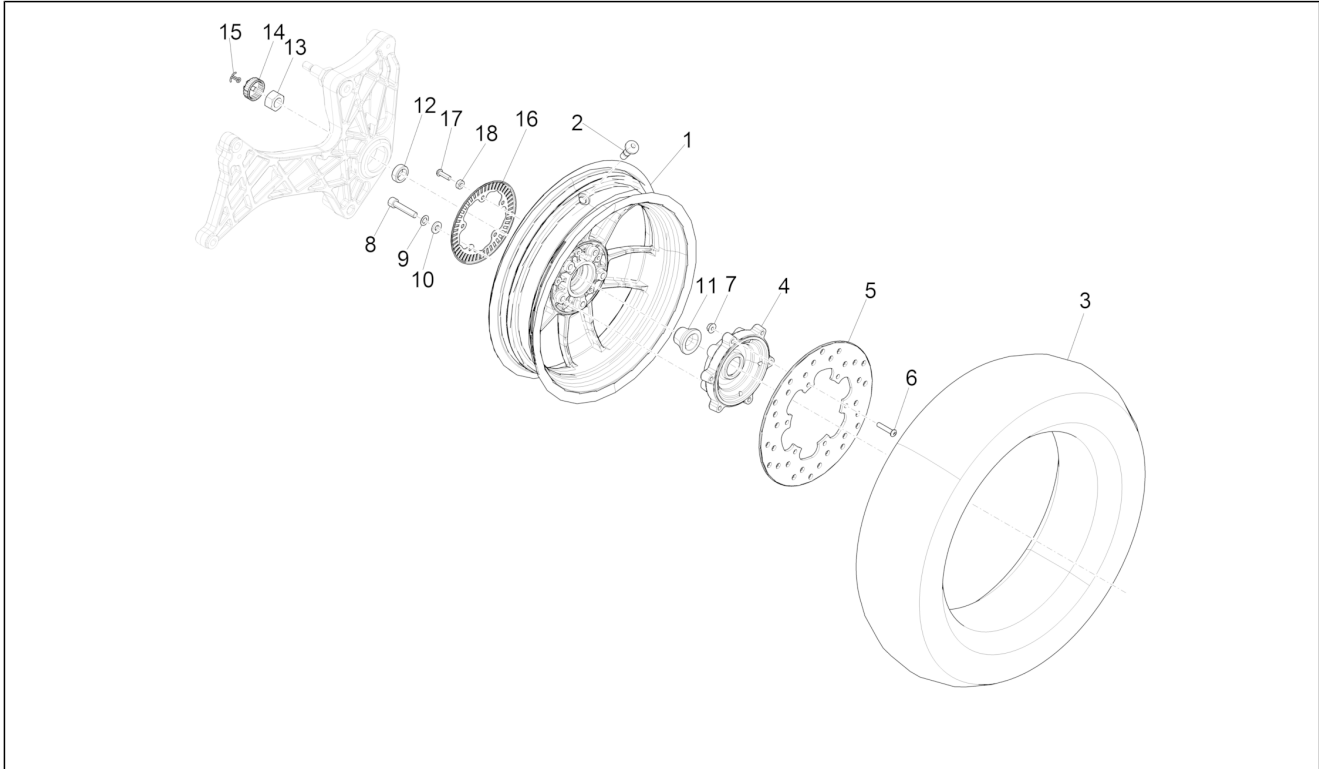

Group	Suspensions - Wheels
Code	04.12
Description	Rear wheel
Service	1

Pos.	Code	Description	Qty	Variants
1	1C005280	Rear wheel	1	Model version:Version "Racing 60'S"[RS60] Colour:White 544[544] Country:europa[EU] Model version:Version "Racing 60'S"[RS60] Colour:VY - 349/A VERDE Met.[VY] Country:europa[EU]
1	1C00286000090	Rear wheel 3.00x12"	1	Model version:"NOTTE" Version [N] Colour:Matt Black 99/C[99/C] Country:europa[EU] Model version:"Sport" version[SP] Colour:Matt grey 707/C[707/C] Country:europa[EU] Model version:"Sport" version[SP] Colour:Matt grey 707/C[707/C] Country:GSO Version[GSO] Model version:"Sport" version[SP] Colour:Matte line blue 297/A[297/A] Country:GSO Version[GSO] Model version:Supertech[T] Colour:98/A Black Competition[98/A] Country:europa[EU] Model version:Supertech[T] Colour:Grey mouse - 715/C[715/C] Country:europa[EU] Model version:"Sport" version[SP] Colour:Matte line blue 297/A[297/A] Country:europa[EU]
1	1C001078	Wheel 3.00x12"	1	Model version:Basic version[B] Colour:Black 94[94] Country:GSO Version[GSO] Model version:Basic version[B] Colour:Yellow 983/A[983/A] Country:GSO Version[GSO] Model version:Basic version[B] Colour:White 544[544] Country:europa[EU] Model version:Basic version[B]