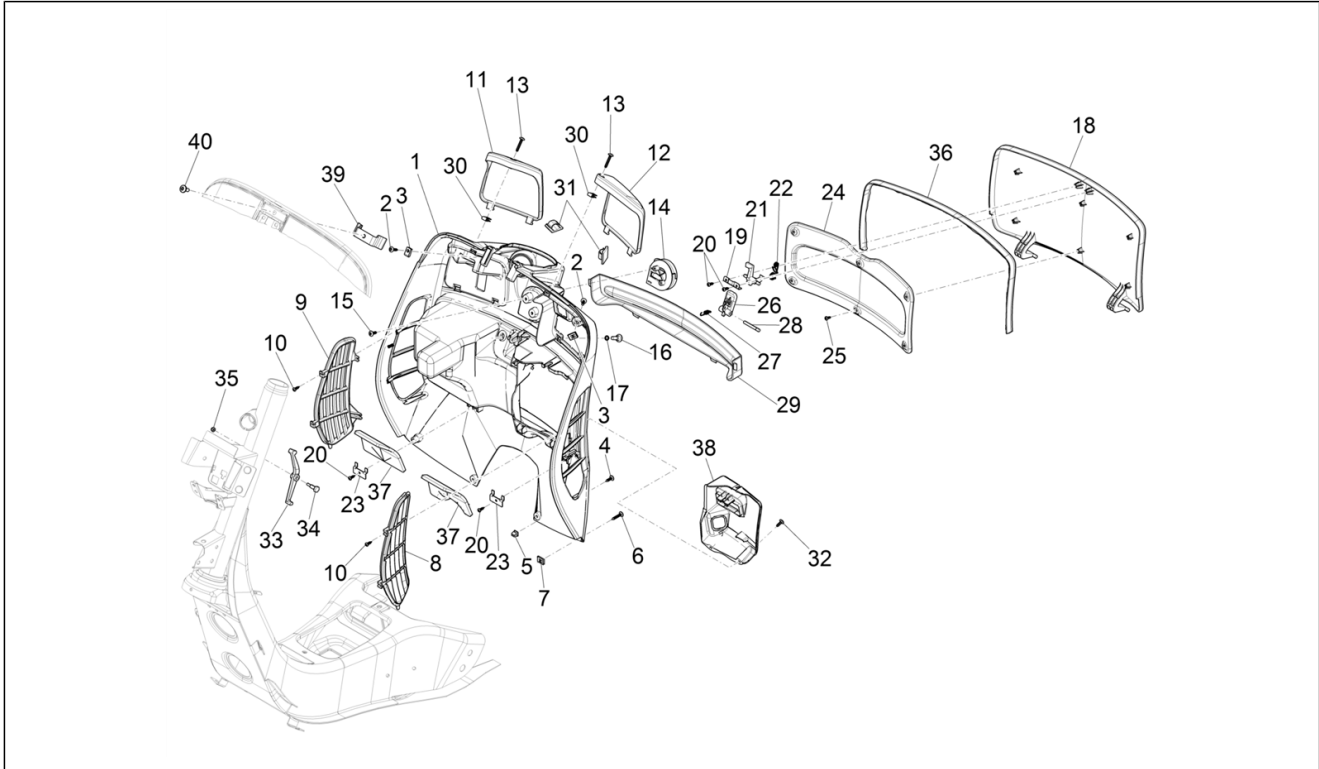

Group	Frame - Plastic parts - Coachwork
Code	02.30
Description	Front glove-box - Knee-guard panel
Service	1

Pos.	Code	Description	Qty	Variants
				Country:europa[EU] Model version:"Sport" version[SP] Colour:Matt grey 707/C[707/C] Country:europa[EU] Model version:Basic version[B] Colour:White 544[544] Country:GSO Version[GSO] Model version:Basic version[B] Colour:Dragon Red 894[894] Country:GSO Version[GSO] Model version:"Sport" version[SP] Colour:Matt grey 707/C[707/C] Country:GSO Version[GSO] Model version:"Sport" version[SP] Colour:Matte line blue 297/A[297/A] Country:GSO Version[GSO] Model version:Supertech[T] Colour:98/A Black Competition[98/A] Country:europa[EU] Model version:Supertech[T] Colour:Grey mouse - 715/C[715/C] Country:europa[EU] Model version:"Sport" version[SP] Colour:Matte line blue 297/A[297/A] Country:europa[EU] Model version:Version "Racing 60'S"[RS60] Colour:White 544[544] Country:europa[EU] Model version:Version "Racing 60'S"[RS60] Colour:VY - 349/A VERDE Met.[VY] Country:europa[EU]
12	577395000C	Left flap	1	Model version:Basic version[B] Colour:Black 94[94] Country:GSO Version[GSO] Model version:Basic version[B] Colour:Yellow 983/A[983/A] Country:GSO Version[GSO]