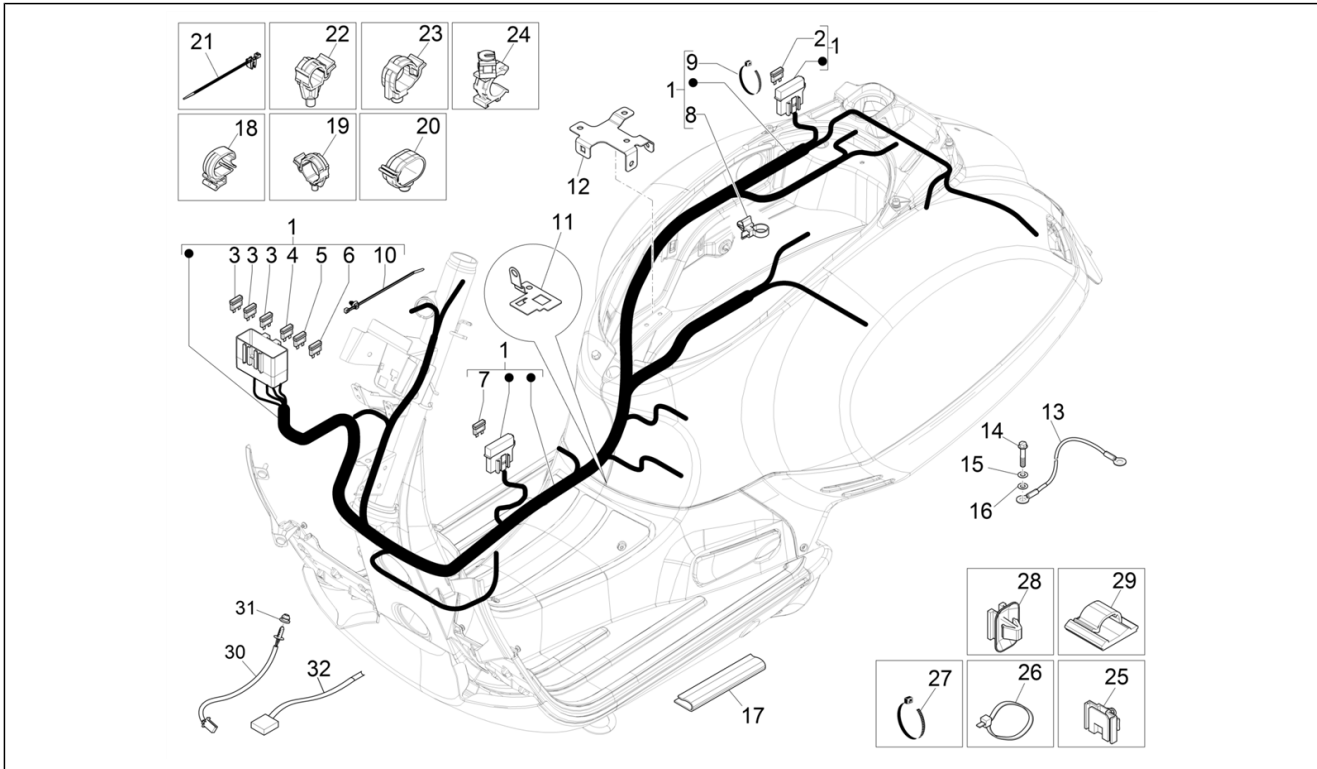

Group	Electrical system
Code	06.08
Description	Main cable harness
Service	1

Pos.	Code	Description	Qty	Variants
18	CM013202	Pipes/cables retainer spring	1	
19	CM006906	Non return spring L=33	1	
19	CM006907	Pipes/cables retainer spring L=16	1	
20	CM006904	Non return spring l=27	3	
20	CM006912	Non return spring	1	
21	668762	Hose clamp	1	
22	CM006910	Molletta	1	
23	CM006908	Non return spring L=23	1	
24	CM017811	Non return spring	1	
25	641599	Plugs spring	1	
26	145298	Lock-strap L= 180 mm	11	
27	257134	Lock-strap L=277	7	
28	B005629	Molletta	1	
29	577594	Spring clamp	1	
30	581142	Ambient temperature sensor	1	Model version:Supertech[T] Colour:98/A Black Competition[98/A] Country:europe[EU] Model version:Supertech[T] Colour:Grey mouse - 715/C[715/C] Country:europe[EU]
31	1B005386	Fairlead	1	Model version:Supertech[T] Colour:98/A Black Competition[98/A] Country:europe[EU] Model version:Supertech[T] Colour:Grey mouse - 715/C[715/C] Country:europe[EU]
32	1D002993	Cable harness (FRAME-TEMP. SENSOR)	1	Model version:Supertech[T] Colour:98/A Black Competition[98/A] Country:europe[EU] Model version:Supertech[T] Colour:Grey mouse - 715/C[715/C] Country:europe[EU]