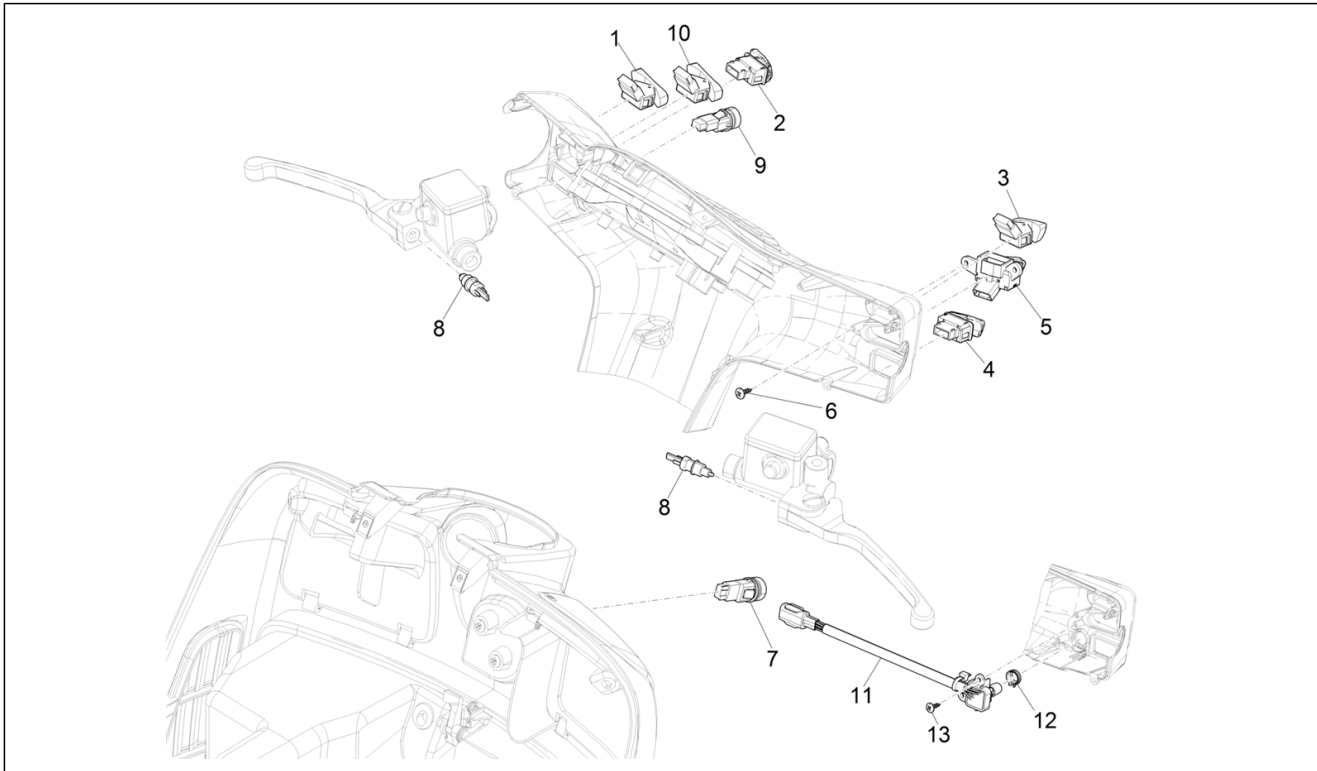

Group	Electrical system
Code	06.01
Description	Selectors - Switches - Buttons
Service	1

Pos.	Code	Description	Qty	Variants
				Model version:Basic version[B] Colour:Dragon Red 894[894] Country:GSO Version[GSO] Model version:"Sport" version[SP] Colour:Matt grey 707/C[707/C] Country:GSO Version[GSO] Model version:"Sport" version[SP] Colour:Matte line blue 297/A[297/A] Country:GSO Version[GSO] Model version:"Sport" version[SP] Colour:Matte line blue 297/A[297/A] Country:europa[EU] Model version:Version "Racing 60'S"[RS60] Colour:White 544[544] Country:europa[EU] Model version:Version "Racing 60'S"[RS60] Colour:VY - 349/A VERDE Met.[VY] Country:europa[EU]
10	1D001698	Button ASR	1	
11	1D002526	Mode push button	1	Model version:Supertech[T] Colour:98/A Black Competition[98/A] Country:europa[EU] Model version:Supertech[T] Colour:Grey mouse - 715/C[715/C] Country:europa[EU]
12	1B006700	Dust gaiter hood	1	Model version:Supertech[T] Colour:98/A Black Competition[98/A] Country:europa[EU] Model version:Supertech[T] Colour:Grey mouse - 715/C[715/C] Country:europa[EU]
13	297498	Self tapping screw	2	Model version:Supertech[T] Colour:98/A Black Competition[98/A] Country:europa[EU] Model version:Supertech[T] Colour:Grey mouse - 715/C[715/C]