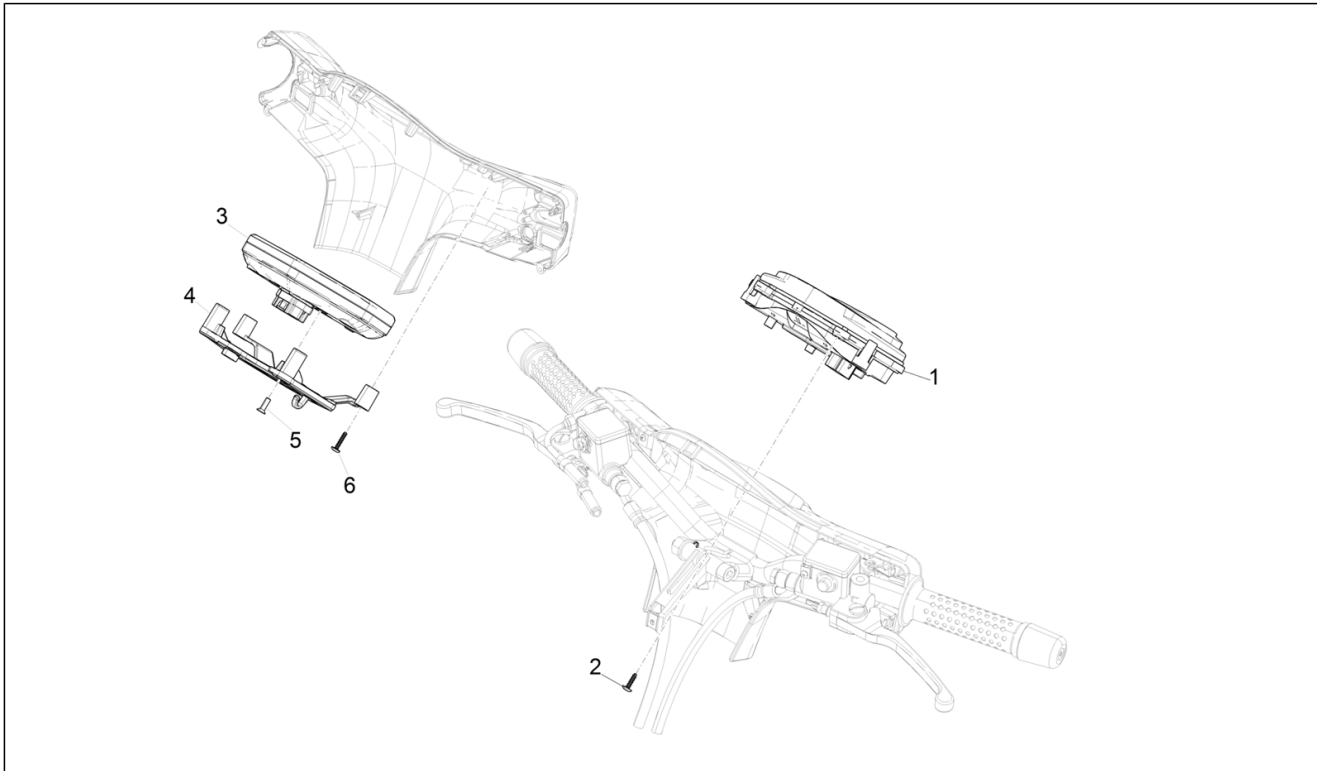

Group	Handlebars/Steering
Code	03.02
Description	Meter combination - Cruscotto
Service	1

Pos.	Code	Description	Qty	Variants
				Colour: Matt Black 99/C[99/C] Country: europe[EU] Model version: Basic version[B] Colour: Yellow 983/A[983/A] Country: europe[EU] Model version: "Sport" version[SP] Colour: Matt grey 707/C[707/C] Country: europe[EU] Model version: "Sport" version[SP] Colour: Matte line blue 297/A[297/A] Country: europe[EU] Model version: Version "Racing 60'S"[RS60] Colour: White 544[544] Country: europe[EU] Model version: Version "Racing 60'S"[RS60] Colour: VY - 349/A VERDE Met.[VY] Country: europe[EU]
3	1D002665	Instrument cluster	1	Model version: Supertech[T] Colour: 98/A Black Competition[98/A] Country: europe[EU] Model version: Supertech[T] Colour: Grey mouse - 715/C[715/C] Country: europe[EU]
4	1B005642	Instrument support	1	Model version: Supertech[T] Colour: 98/A Black Competition[98/A] Country: europe[EU] Model version: Supertech[T] Colour: Grey mouse - 715/C[715/C] Country: europe[EU]
5	825079	Screw M5x16	4	Model version: Supertech[T] Colour: 98/A Black Competition[98/A] Country: europe[EU] Model version: Supertech[T] Colour: Grey mouse - 715/C[715/C] Country: europe[EU]
6	CM180702	Self tapping screw	4	Model version: Supertech[T]