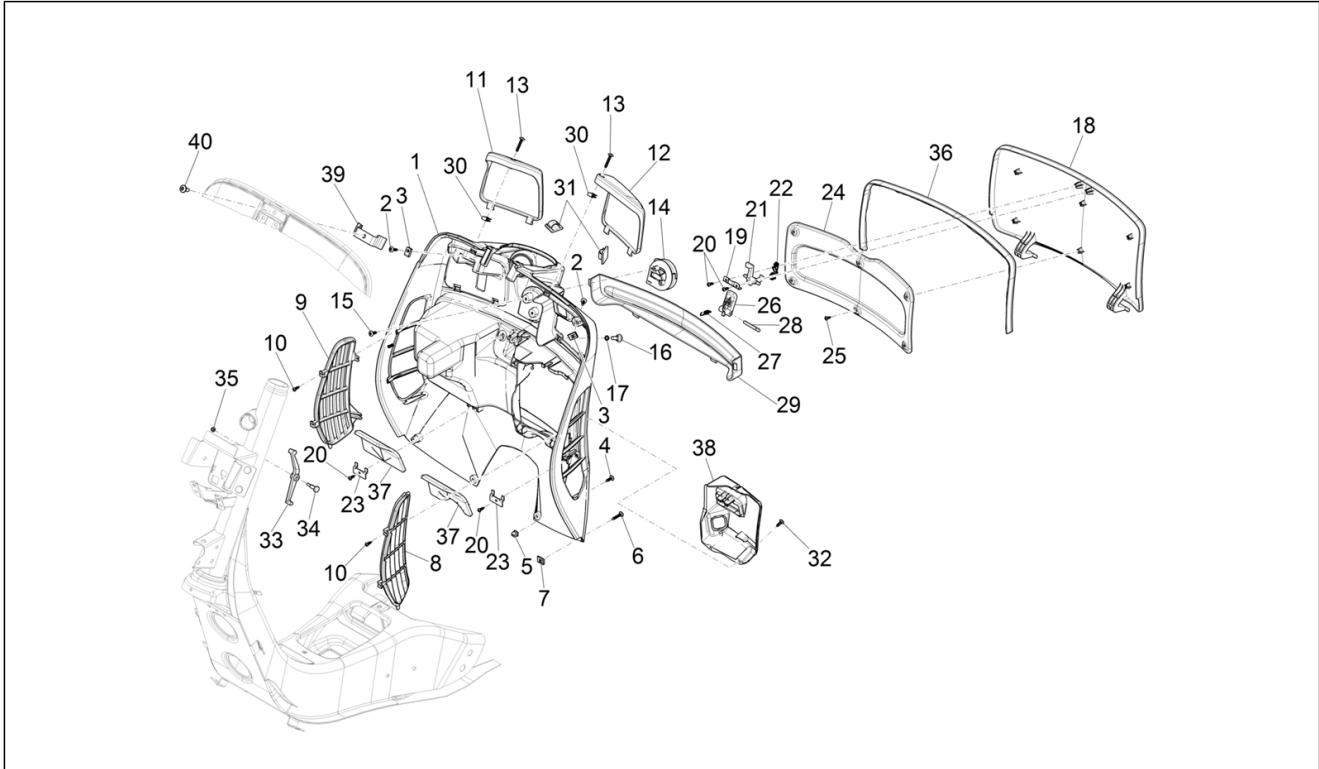

Group	Frame - Plastic parts - Coachwork
Code	02.30
Description	Front glove-box - Knee-guard panel
Service	1

Pos.	Code	Description	Qty	Variants
				Colour:VY - 349/A VERDE Met.[VY] Country:europa[EU]
9	1B0034470000C	Net panel (r)	1	Model version:Basic version[B] Colour:Black 94[94] Country:GSO Version[GSO] Model version:Basic version[B] Colour: Yellow 983/A[983/A] Country:GSO Version[GSO] Model version:Basic version[B] Colour:White 544[544] Country:europa[EU] Model version:Basic version[B] Colour:Black 94[94] Country:europa[EU] Model version:Basic version[B] Colour:Dragon Red 894[894] Country:europa[EU] Model version:"NOTTE" Version [N] Colour:Matt Black 99/C[99/C] Country:europa[EU] Model version:Basic version[B] Colour: Yellow 983/A[983/A] Country:europa[EU] Model version:"Sport" version[SP] Colour:Matt grey 707/C[707/C] Country:europa[EU] Model version:Basic version[B] Colour:White 544[544] Country:GSO Version[GSO] Model version:Basic version[B] Colour:Dragon Red 894[894] Country:GSO Version[GSO] Model version:"Sport" version[SP] Colour:Matt grey 707/C[707/C] Country:GSO Version[GSO] Model version:"Sport" version[SP] Colour:Matte line blue 297/A[297/A]