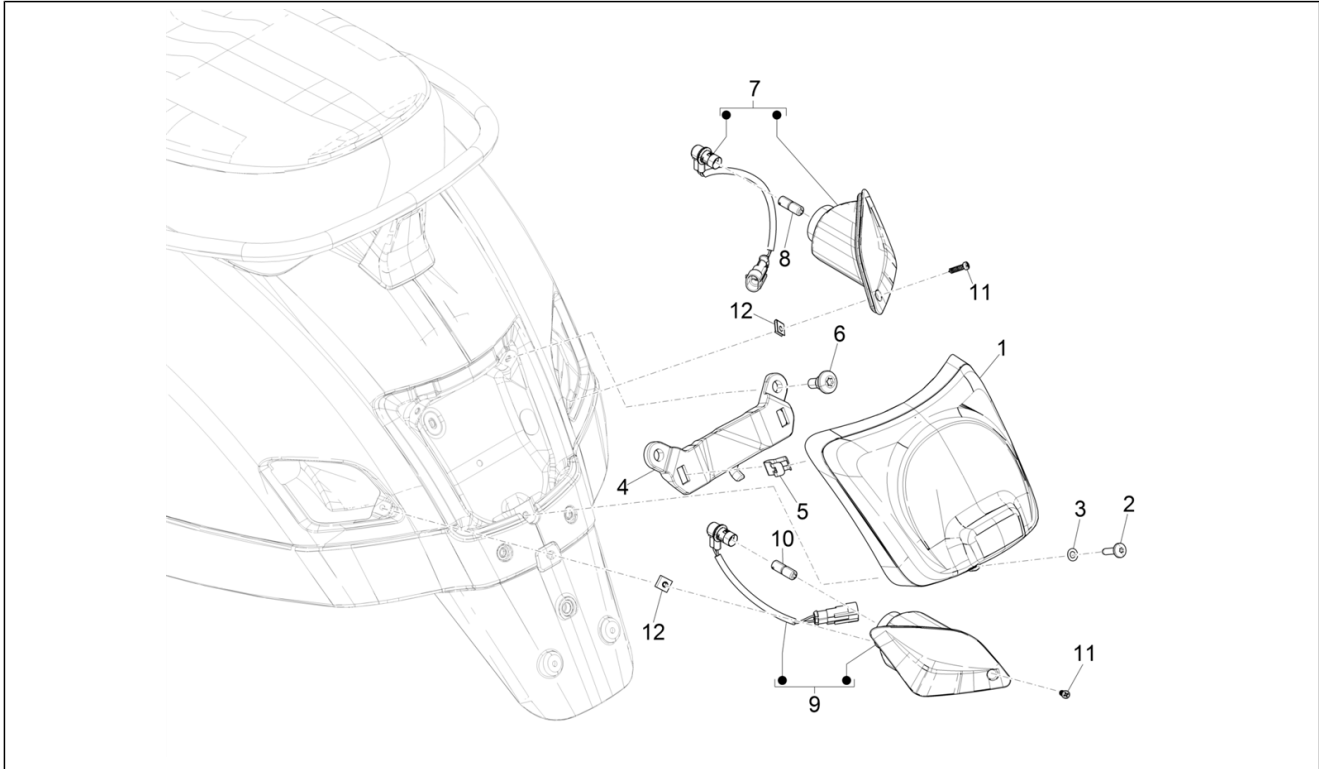

Group	Electrical system
Code	06.04
Description	Rear headlamps - Turn signal lamps
Service	1

Pos.	Code	Description	Qty	Variants
				Colour:Matt grey 707/C[707/C] Country:GSO Version[GSO] Model version:"Sport" version[SP] Colour:Matte line blue 297/A[297/A] Country:GSO Version[GSO] Model version:Supertech[T] Colour:98/A Black Competition[98/A] Country:europe[EU] Model version:Supertech[T] Colour:Grey mouse - 715/C[715/C] Country:europe[EU] Model version:"Sport" version[SP] Colour:Matte line blue 297/A[297/A] Country:europe[EU]
2	CM179303	Screw metrica	1	
3	006976	Spring washer 12x6,4x0,5	1	
4	1B006418	Bracket	1	
5	D9004468091	Gripper clip	2	
6	CM179202	screw	2	
7	1D002714	Right rear turn indicator	1	
8	1D000261	Halogen Lamp 12V-6W	1	
9	1D002713	Left rear turn indicator	1	
10	1D000261	Halogen Lamp 12V-6W	1	
11	008457	Self-tap screw M4,2x19	2	
12	CM017406	Plate	2