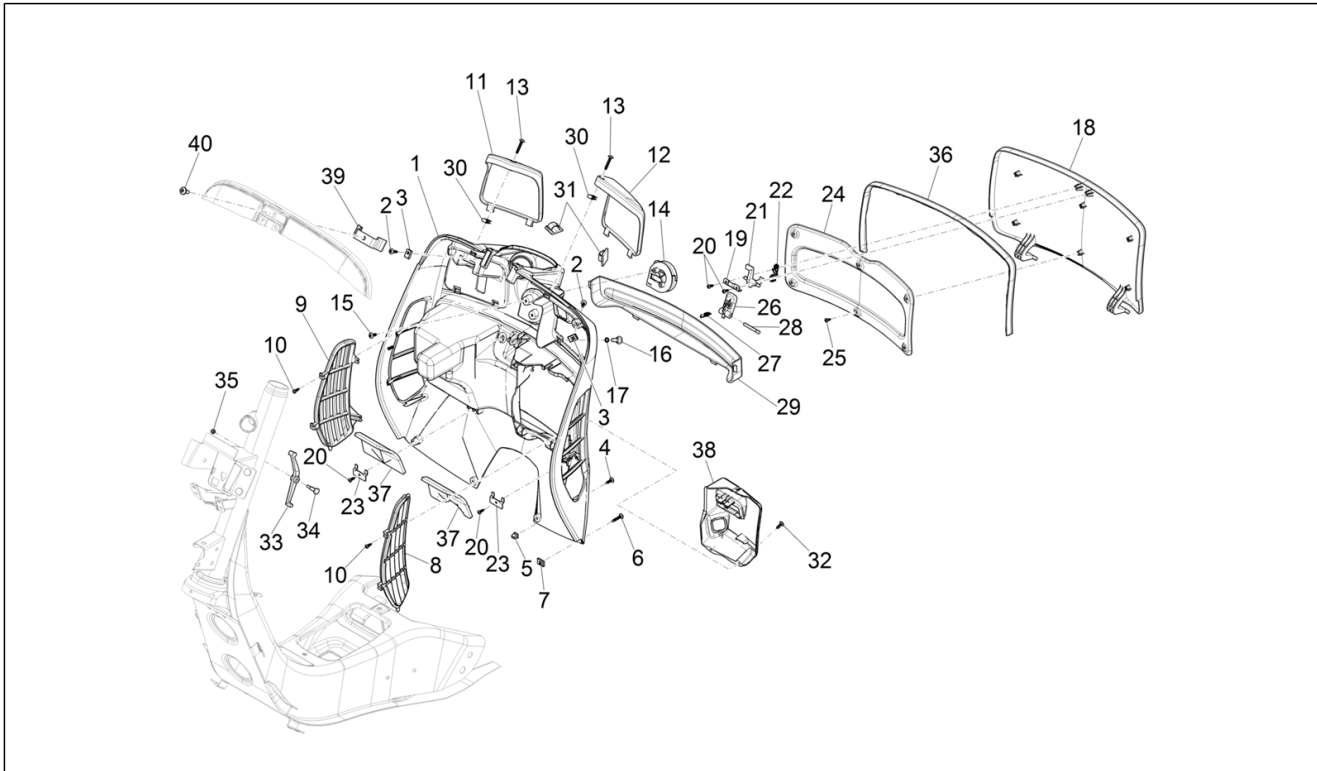

Group	Frame - Plastic parts - Coachwork
Code	02.30
Description	Front glove-box - Knee-guard panel
Service	1

Pos.	Code	Description	Qty	Variants
				Country:GSO Version[GSO] Model version:Version "Racing 60'S"[RS60] Colour:White 544[544] Country:europe[EU]
1	1B00576700090	Painted front top box	1	Model version:Basic version[B] Colour:Black 94[94] Country:GSO Version[GSO] Model version:Basic version[B] Colour:Black 94[94] Country:europe[EU]
1	1B005767000R7	Painted front top box	1	Model version:Basic version[B] Colour:Dragon Red 894[894] Country:europe[EU] Model version:Basic version[B] Colour:Dragon Red 894[894] Country:GSO Version[GSO]
1	1B005767	Front glove comp.	1	
2	CM178604	Self-tap screw	4	
3	CM017408	Plate	2	
4	CM178601	Self tapping screw D4.2x16	2	
5	199190	Expansion plug	2	
6	CM178610	Self-tapping screw	2	
7	CM017410	Spring plate	4	
8	1B0034460000C	Net panel (l)	1	Model version:Basic version[B] Colour:Black 94[94] Country:GSO Version[GSO] Model version:Basic version[B] Colour: Yellow 983/A[983/A] Country:GSO Version[GSO] Model version:Basic version[B] Colour:White 544[544] Country:europe[EU] Model version:Basic version[B] Colour:Black 94[94]