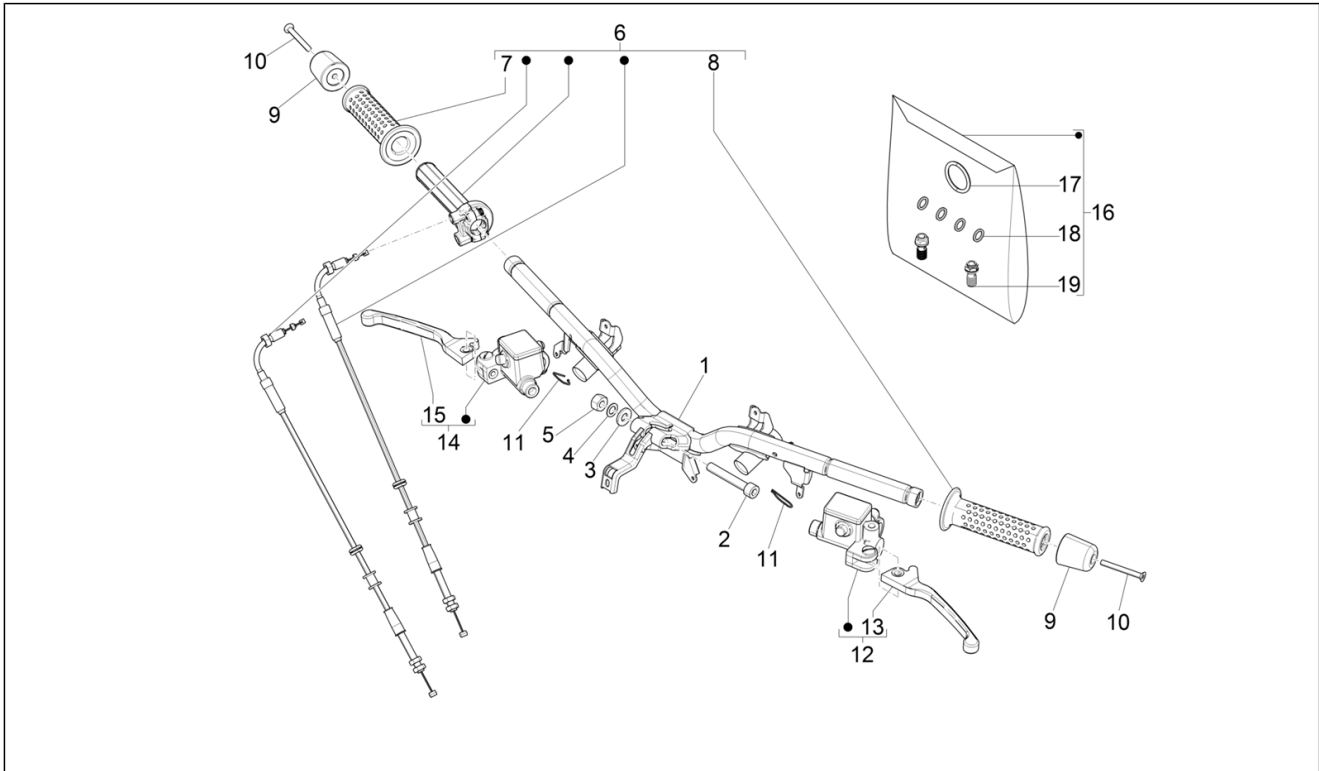

Group	Handlebars/Steering
Code	03.06
Description	Handlebars - Master cil.
Service	1

Pos.	Code	Description	Qty	Variants
				Colour:Matt grey 707/C[707/C] Country:GSO Version[GSO] Model version:"Sport" version[SP] Colour:Matte line blue 297/A[297/A] Country:GSO Version[GSO] Model version:Supertech[T] Colour:98/A Black Competition[98/A] Country:europa[EU] Model version:Supertech[T] Colour:Grey mouse - 715/C[715/C] Country:europa[EU] Model version:"Sport" version[SP] Colour:Matte line blue 297/A[297/A] Country:europa[EU] Model version:Version "Racing 60'S"[RS60] Colour:White 544[544] Country:europa[EU] Model version:Version "Racing 60'S"[RS60] Colour:VY - 349/A VERDE Met.[VY] Country:europa[EU]
10	271434	screw M6x55	2	
11	657046	Spring	2	
12	CM295603	Rear master cylinder	1	
13	497042	Brake lever	1	
14	CM295304	Front brake hydraulic pump	1	
15	497042	Brake lever	1	
16	1R000467	Brake system bleeding kit	1	
17	006731	Gasket	1	
18	AP8113004	Washer 10x14x1,6*	4	
19	AP8133945	Bleeder raccord	2