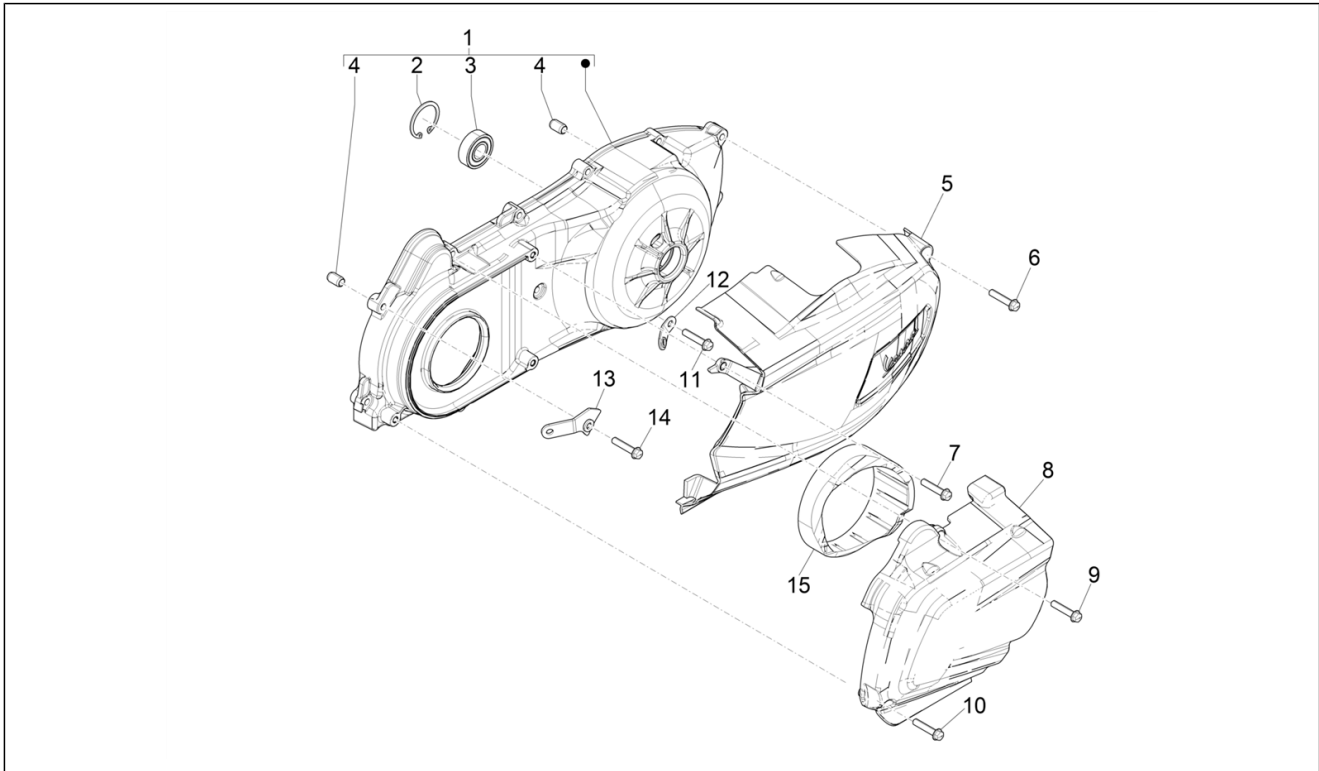

Group	Engine
Code	01.15
Description	Crankcase cover - Crankcase cooling
Service	1

Pos.	Code	Description	Qty	Variants
1	8768835	Transmission cover with U.P.	1	
2	006635	Snap ring	1	
3	4789853	Radial bearing 15x35x11	1	
4	B015956	Pin d.9,5 h=15	2	
5	1A014720	Cover soundproofing material	1	
6	874549	Screw w/ flange	1	
7	414838	screw M6x35	2	
8	1A014961	Cooling Cover	1	
9	414838	screw M6x35	1	
10	874549	Screw w/ flange	1	
11	B016792	Screw w/ flange M6x30	6	
12	844964	Hose clamp	1	
13	877790	Bracket with U.P.	1	
14	B016792	Screw w/ flange M6x30	1	
15	1A011977	Air filter	1