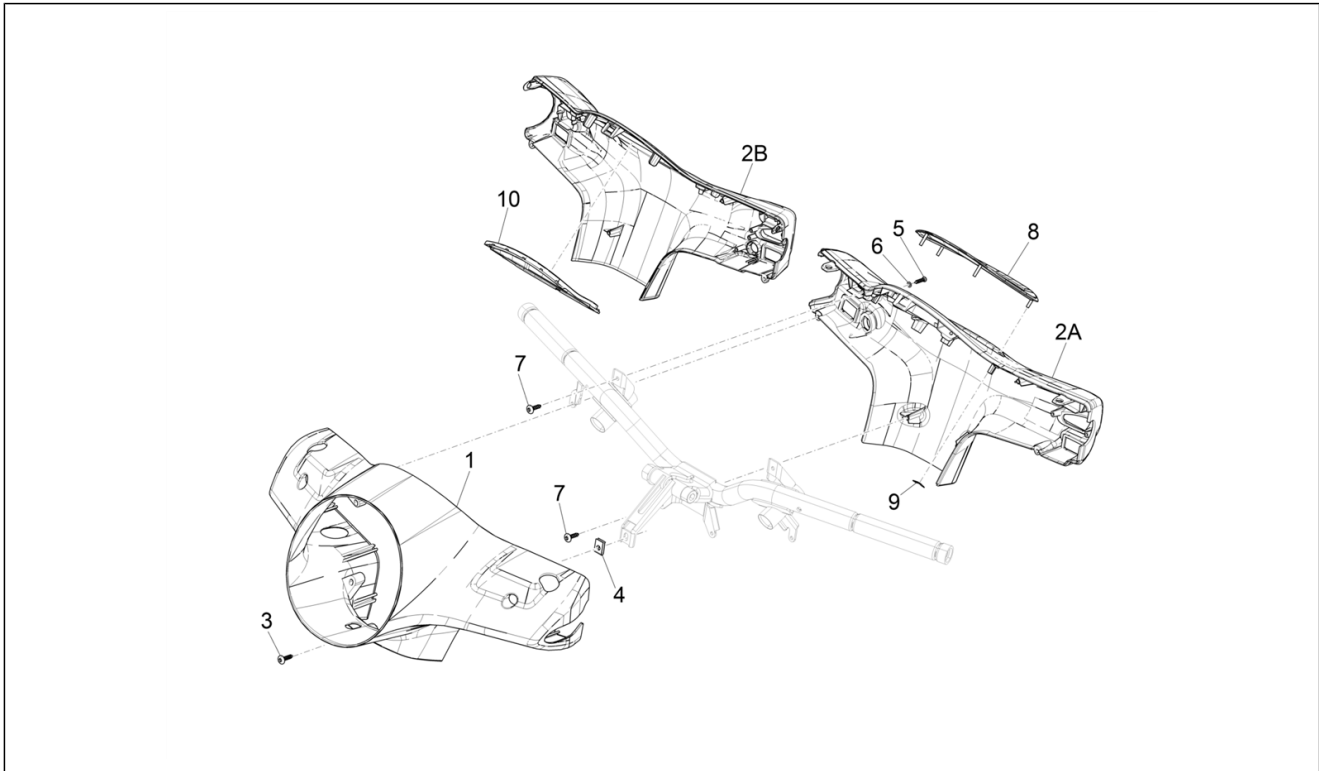

Group	Handlebars/Steering
Code	03.01
Description	Handlebars coverages
Service	1

Pos.	Code	Description	Qty	Variants
				Model version:Basic version[B] Colour:Dragon Red 894[894] Country:GSO Version[GSO] Model version:"Sport" version[SP] Colour:Matt grey 707/C[707/C] Country:GSO Version[GSO] Model version:"Sport" version[SP] Colour:Matte line blue 297/A[297/A] Country:GSO Version[GSO] Model version:"Sport" version[SP] Colour:Matte line blue 297/A[297/A] Country:europa[EU]
8	CM2980025	Instrument panel frame	1	Model version:"NOTTE" Version [N] Colour:Matt Black 99/C[99/C] Country:europa[EU]
9	008108	Spring plate	4	
10	1B005764	Instrument panel frame	1	Model version:Supertech[T] Colour:98/A Black Competition[98/A] Country:europa[EU] Model version:Supertech[T] Colour:Grey mouse - 715/C[715/C] Country:europa[EU]