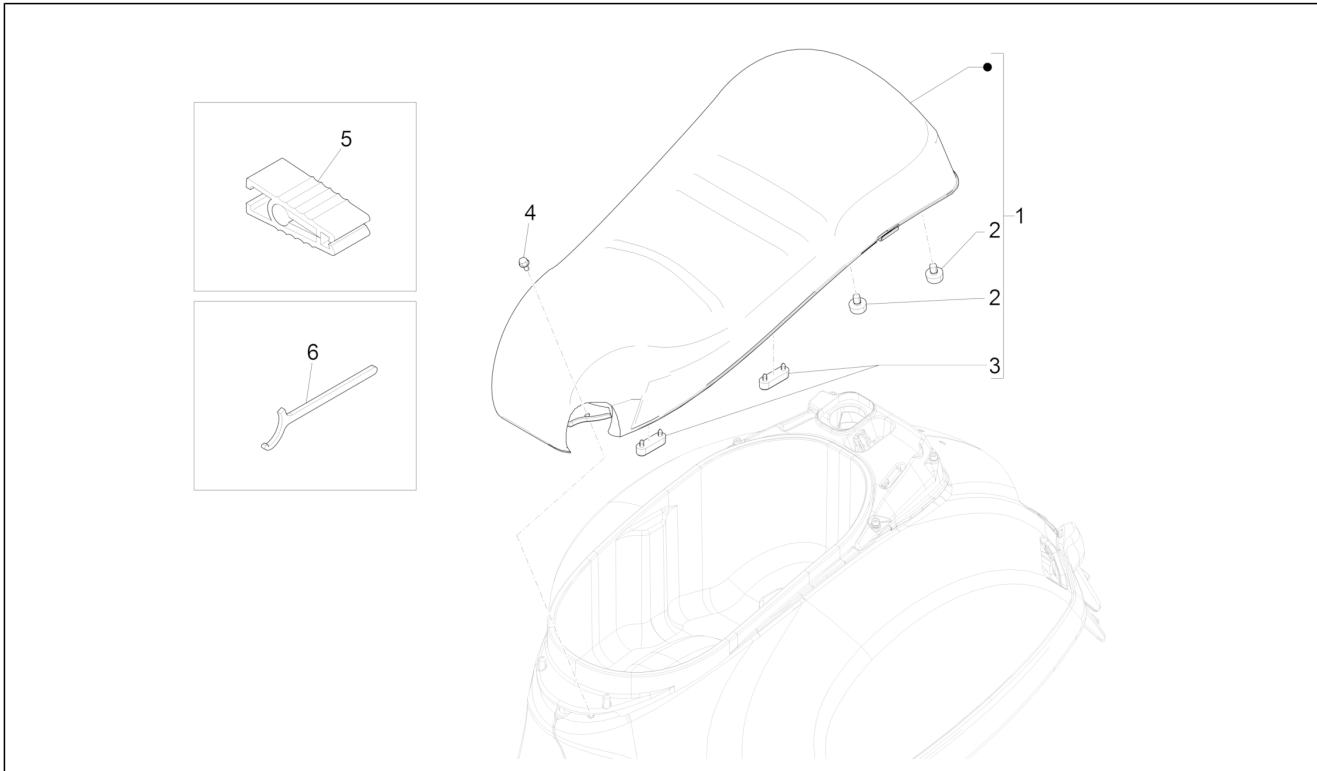

Group	Frame - Plastic parts - Coachwork
Code	02.39
Description	Saddle/seats
Service	1

Pos.	Code	Description	Qty	Variants
1	1B007780	Saddle assembly black	1	Model version:Version "Racing 60'S"[RS60] Colour:White 544[544] Country:europa[EU] Model version:Version "Racing 60'S"[RS60] Colour:VY - 349/A VERDE Met.[VY] Country:europa[EU]
1	1B006677000C1	Saddle assembly Black with black stitching	1	Model version:"NOTTE" Version [N] Colour:Matt Black 99/C[99/C] Country:europa[EU]
1	1B006477000C1	Saddle assembly Black with yellow stitching	1	Model version:Supertech[T] Colour:98/A Black Competition[98/A] Country:europa[EU] Model version:Supertech[T] Colour:Grey mouse - 715/C[715/C] Country:europa[EU]
1	1B006393000C1	Complete saddle, Black	1	Model version:"Sport" version[SP] Model version:"Sport" version[SP] Colour:Matt grey 707/C[707/C] Country:europa[EU] Model version:"Sport" version[SP] Colour:Matt grey 707/C[707/C] Country:GSO Version[GSO] Model version:"Sport" version[SP] Colour:Matte line blue 297/A[297/A] Country:GSO Version[GSO] Model version:"Sport" version[SP] Colour:Matte line blue 297/A[297/A] Country:europa[EU]
1	1B005781000C1	Complete saddle, Black	1	Model version:Basic version[B] Colour:Black 94[94] Country:GSO Version[GSO] Model version:Basic version[B] Colour:Yellow 983/A[983/A] Country:GSO Version[GSO] Model version:Basic version[B] Colour:White 544[544]