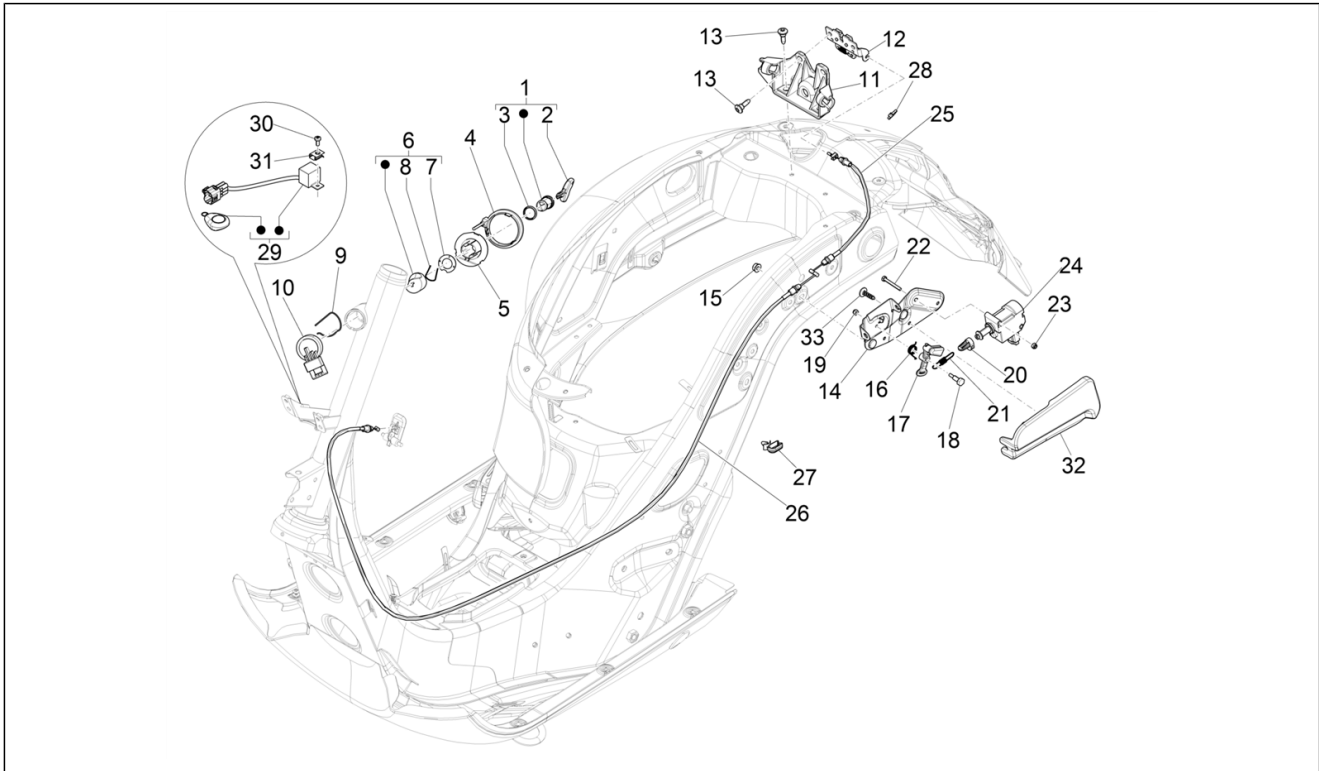

Group	Frame - Plastic parts - Coachwork
Code	02.46
Description	Locks
Service	1

Pos.	Code	Description	Qty	Variants
1	1B004022	Lock kit	1	
2	1B004020	Hewn key with transponder	1	
3	298731	Gasket ring	1	
4	638534	Immobilizer antenna	1	
5	1B001876	Lock body	1	
6	1B006291	Complete lock block	1	
7	298594	Flat washer	1	
8	298838	Cylinder retainer spring	1	
9	253937	Spring	1	
10	1D001338	Key switch	1	
11	577456	Bracket	1	
12	CM023703	Saddle lock	1	
13	CM179201	Metric screw M6x22	4	
14	577471	plate	1	
15	241936	Self locking nut M6	2	
16	577131	Spring	1	
17	577129	Lever	1	
18	299972	Special screw	1	
19	577620	Self locking nut	1	
20	577128	Joint	1	
21	620415	Spring	1	
22	584121	Hexagonal-head screw	2	
23	577620	Self locking nut	2	
24	582990	Solenoid valve	1	
25	CM012811	Saddle cable	1	
26	CM012813	Seat emergency opening transmission	1	
27	217280	Hose clamp	1	
28	191117	Hose clamp	1