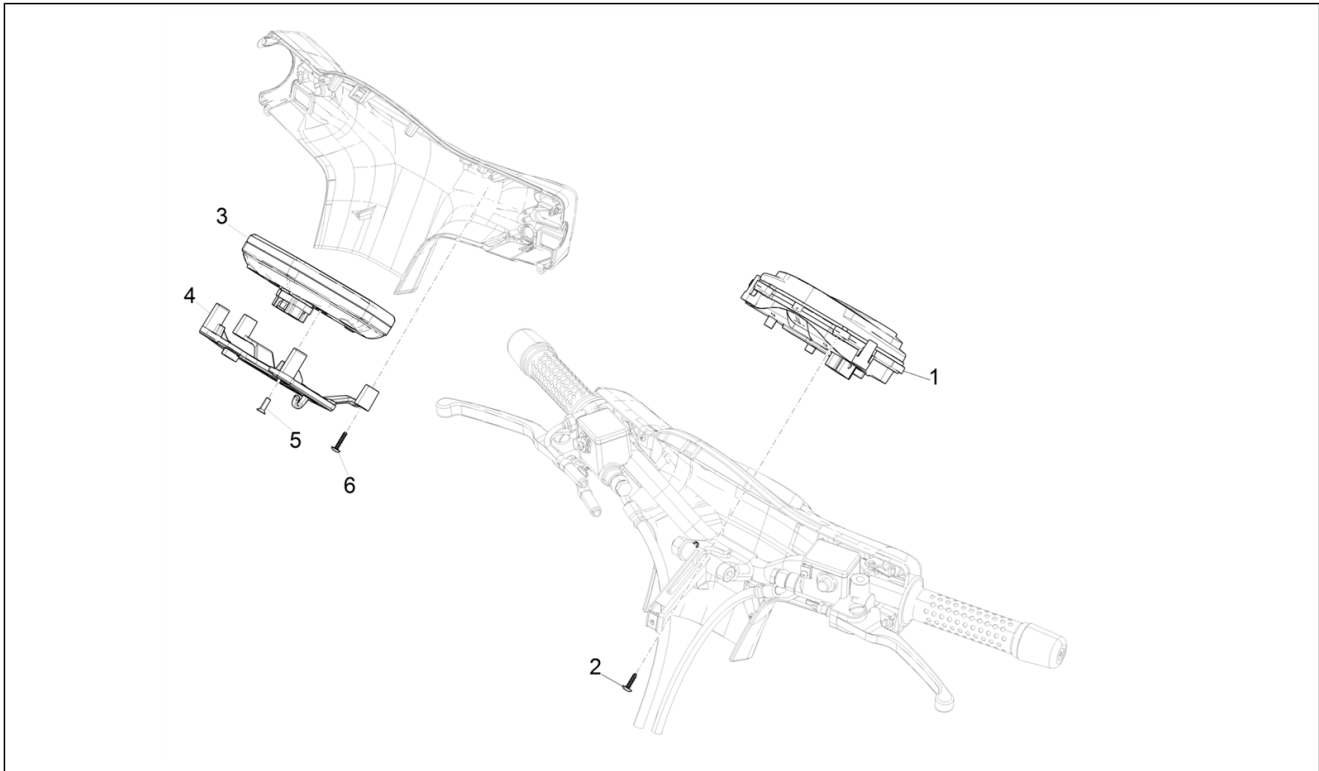

Group	Handlebars/Steering
Code	03.02
Description	Meter combination - Cruscotto
Service	1

Pos.	Code	Description	Qty	Variants
				Colour:98/A Black Competition[98/A] Country:europa[EU] Model version:Supertech[T] Colour:Grey mouse - 715/C[715/C] Country:europa[EU]