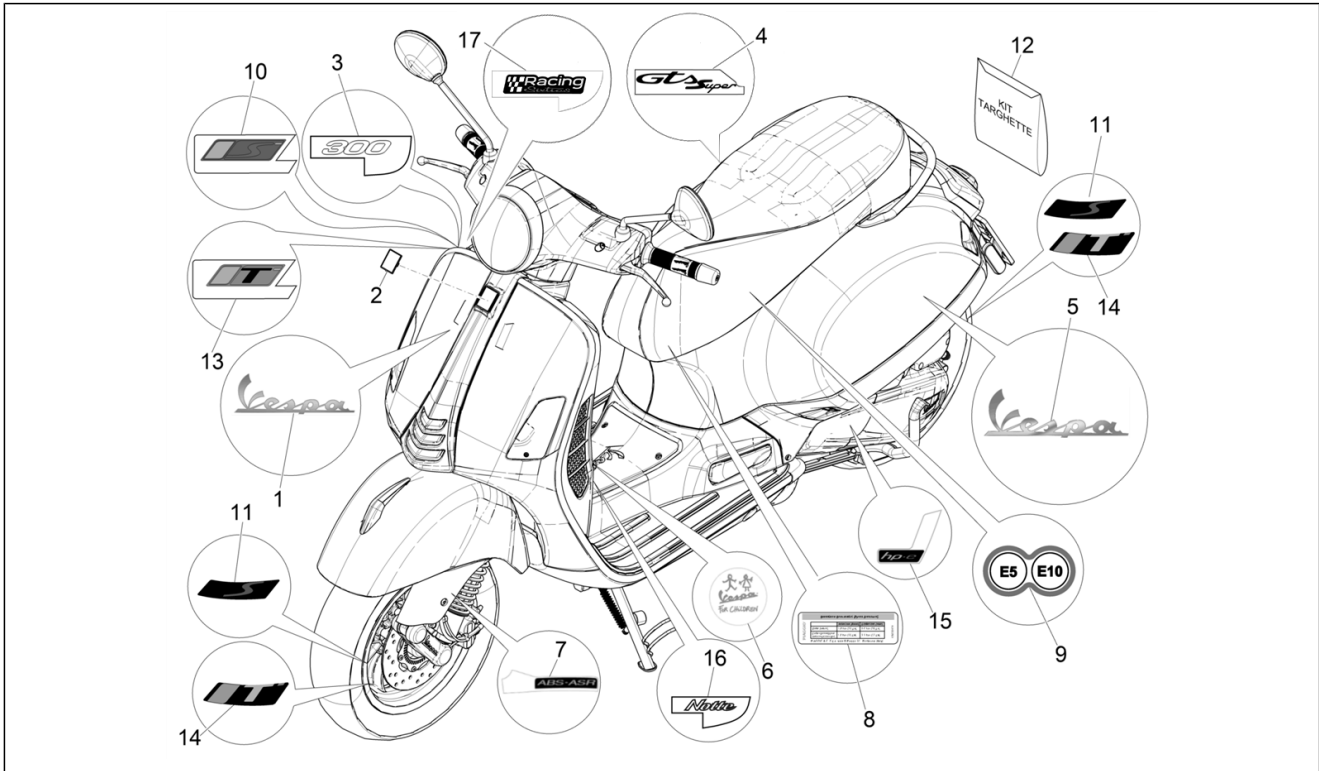

Group	Frame - Plastic parts - Coachwork
Code	02.38
Description	Plates - Emblems
Service	1

Pos.	Code	Description	Qty	Variants
				Model version:Supertech[T] Colour:Grey mouse - 715/C[715/C] Country:europa[EU]
15	2H003322	Adhesive dataplate "Hpe"	1	
16	2H002769	Name plate "NOTTE"	1	Model version:"NOTTE" Version [N] Colour:Matt Black 99/C[99/C] Country:europa[EU]
17	2H003837	Name plate "Racing Sixties"	1	Model version:Version "Racing 60'S"[RS60] Colour:White 544[544] Country:europa[EU] Model version:Version "Racing 60'S"[RS60] Colour:VY - 349/A VERDE Met.[VY] Country:europa[EU]