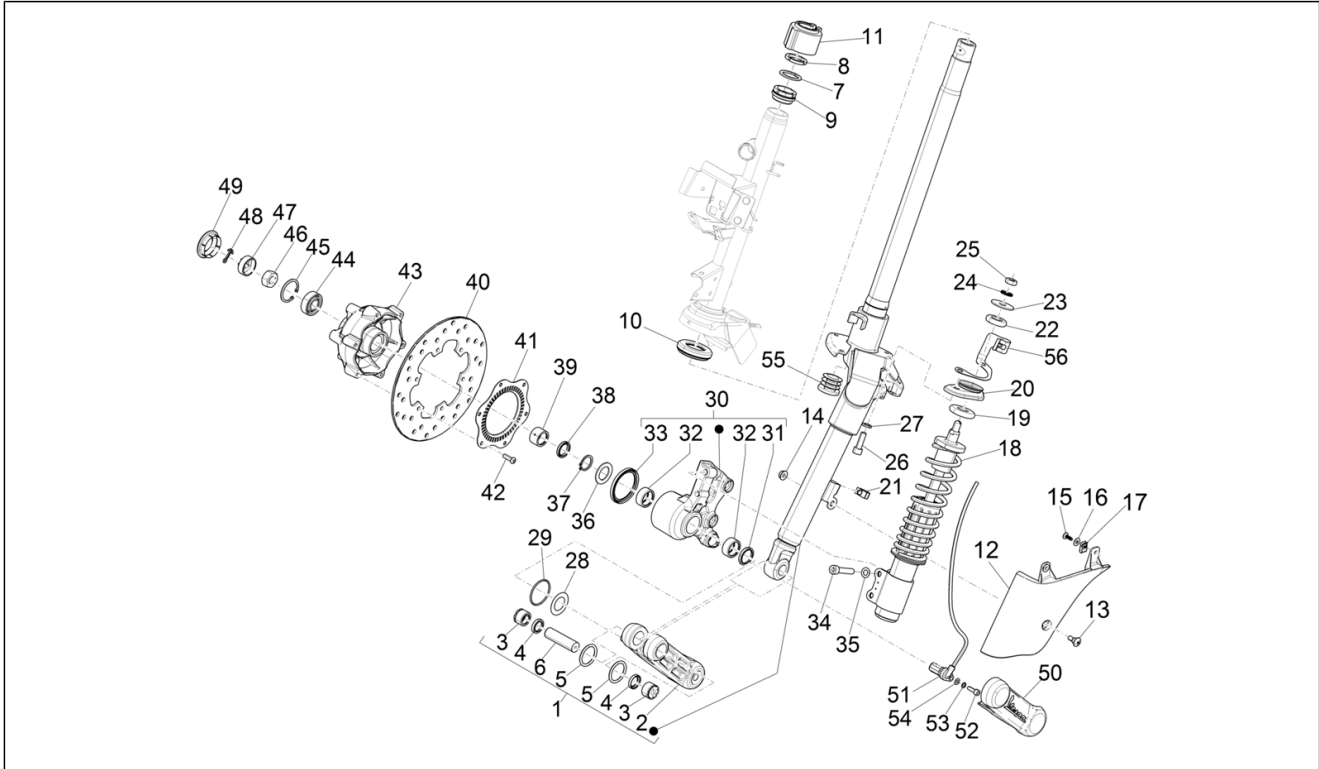

Group	Suspensions - Wheels
Code	04.02
Description	Fork/steering tube - Steering bearing unit
Service	1

Pos.	Code	Description	Qty	Variants
47	177609	Cap	1	
48	012789	Split pin	1	
49	1C000523	Cover	1	
50	1B008206	Front suspension arm cover	1	Model version:Version "Racing 60'S"[RS60] Colour:White 544[544] Country:europa[EU]
50	1C003863	Front suspension arm cover	1	Model version:"NOTTE" Version [N] Colour:Matt Black 99/C[99/C] Country:europa[EU]
50	561433	Front suspension arm cover	1	Model version:Basic version[B] Colour:Black 94[94] Country:GSO Version[GSO] Model version:Basic version[B] Colour:Yellow 983/A[983/A] Country:GSO Version[GSO] Model version:Basic version[B] Colour:White 544[544] Country:europa[EU] Model version:Basic version[B] Colour:Black 94[94] Country:europa[EU] Model version:Basic version[B] Colour:Dragon Red 894[894] Country:europa[EU] Model version:Basic version[B] Colour:Yellow 983/A[983/A] Country:europa[EU] Model version:"Sport" version[SP] Colour:Matt grey 707/C[707/C] Country:europa[EU] Model version:Basic version[B] Colour:White 544[544] Country:GSO Version[GSO]