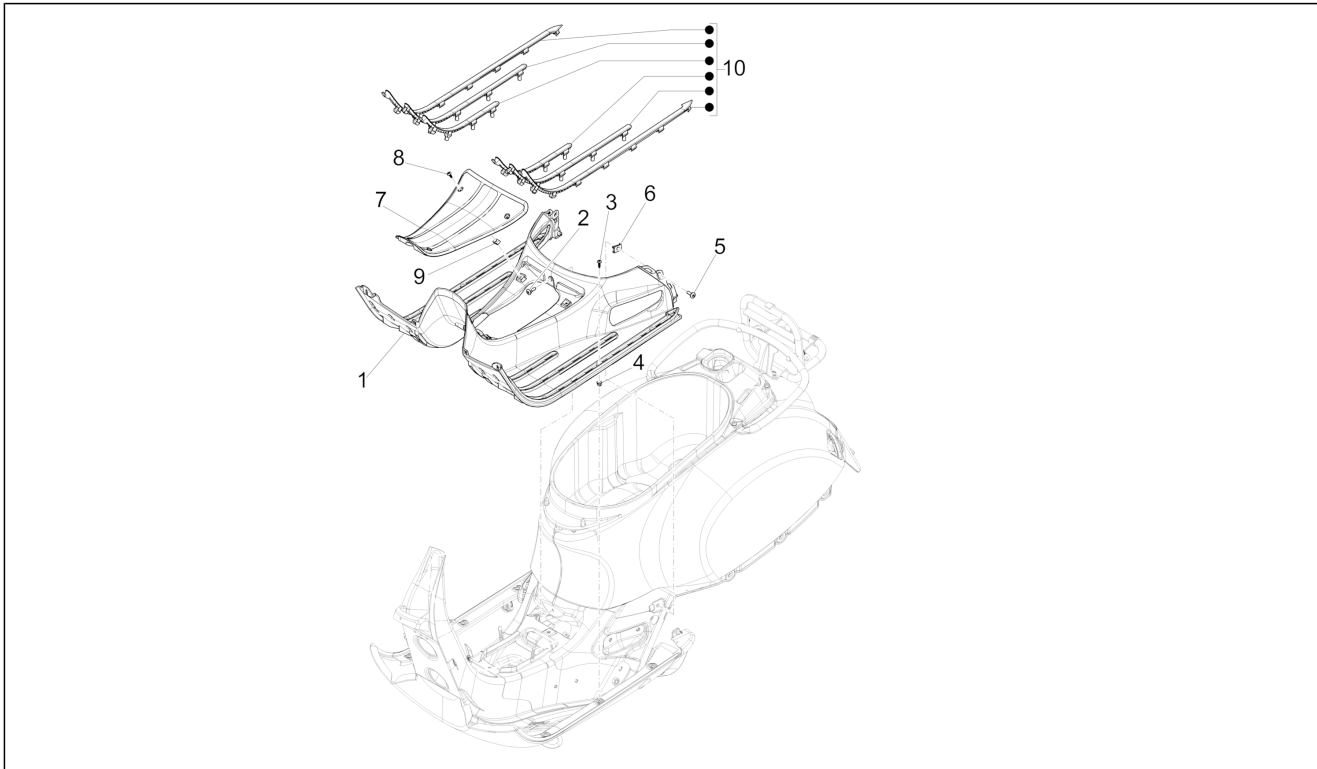

Group	Frame - Plastic parts - Coachwork
Code	02.31
Description	Central cover - Footrests
Service	1

Pos.	Code	Description	Qty	Variants
1	1B006953000VY	Painted footrest	1	Model version:Version "Racing 60'S"[RS60] Colour:VY - 349/A VERDE Met.[VY] Country:europe[EU]
1	65663700XN2	Painted footrest	1	Model version:Supertech[T] Colour:98/A Black Competition[98/A] Country:europe[EU]
1	65663700HT	Painted footrest	1	Model version:Supertech[T] Colour:Grey mouse - 715/C[715/C] Country:europe[EU]
1	65663700D03	Painted footrest	1	Model version:"Sport" version[SP] Colour:Matte line blue 297/A[297/A] Country:GSO Version[GSO] Model version:"Sport" version[SP] Colour:Matte line blue 297/A[297/A] Country:europe[EU]
1	65663700HQ	Painted footrest	1	Model version:"Sport" version[SP] Colour:Matt grey 707/C[707/C] Country:europe[EU] Model version:"Sport" version[SP] Colour:Matt grey 707/C[707/C] Country:GSO Version[GSO]
1	65663700LD	Painted footrest	1	Model version:Basic version[B] Colour:Yellow 983/A[983/A] Country:GSO Version[GSO] Model version:Basic version[B] Colour:Yellow 983/A[983/A] Country:europe[EU]
1	65663700NV	Painted footrest	1	Model version:"NOTTE" Version [N] Colour:Matt Black 99/C[99/C] Country:europe[EU]
1	65663700BR	Painted footrest	1	Model version:Basic version[B] Colour:White 544[544] Country:europe[EU] Model version:Basic version[B] Colour:White 544[544]