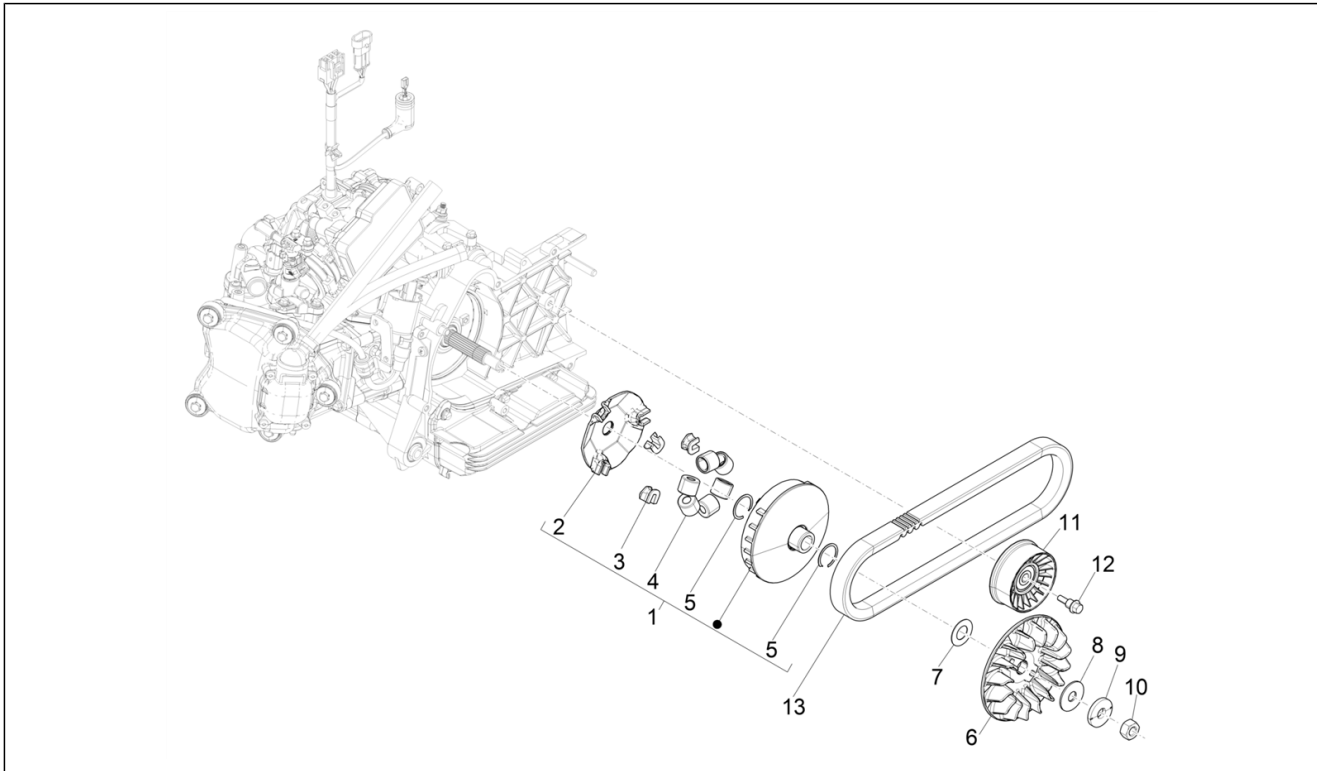

Group	Engine
Code	01.13
Description	Driving pulley
Service	1

Pos.	Code	Description	Qty	Variants
1	CM294702	Complete roller housing	1	
2	1A012079	Roller contrast	1	
3	1A012092	Sliding block	3	
4	CM294902	Pin roller	6	
5	1A008144	Circlip	1	
6	1A012937	Fixed driving half pulley	1	
7	434885	Plain washer 17x32x1	1	
8	840533	Flat washer 12.1x36x2	1	
9	880950	Belleville spring	1	
10	486324	Nut M12x1.25	1	
11	1A012076	Toothed pulley	1	
12	828217	Special screw	1	
13	1A009598	V-belt	1