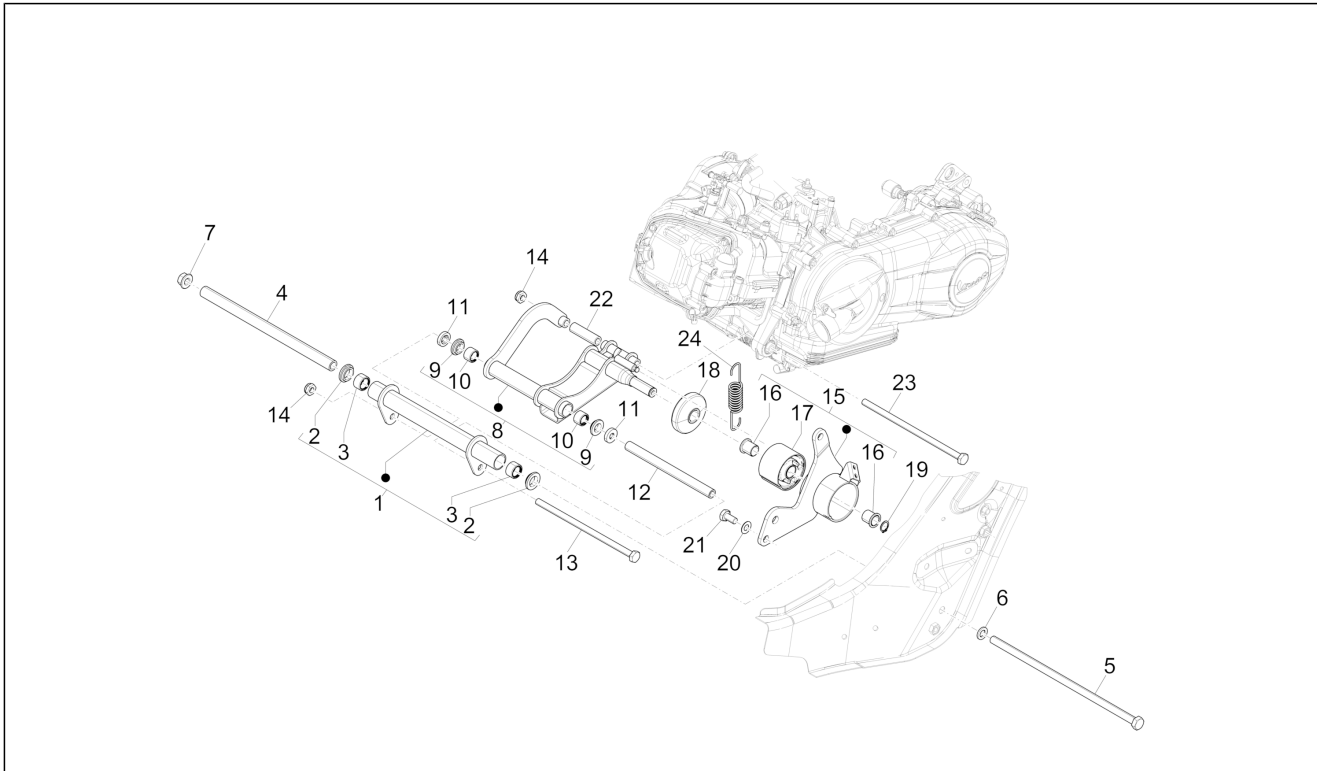

Group	Suspensions - Wheels
Code	04.01
Description	Swinging arm
Service	1

Pos.	Code	Description	Qty	Variants
1	56474R	Chassis side swinging arm	1	
2	598917	Bush	2	
3	600161	Roller cage	2	
4	597857	Spacer 290.00 mm	1	
5	597914	Hex socket screw M12x324	1	
6	266845	Washer	1	
7	271740	Nut M12	1	
8	1C0025559	Complete swinging arm on engine side	1	
9	56127R	Roller cage	2	
10	597317	Bush	2	
11	650755	Spacer	2	
12	CM067806	Spacer 189.00 mm	1	
13	271779	Hex socket screw M10x215	1	
14	002440	Self locking nut M10	2	
15	1C002894	Silentblock support bracket	1	
16	273460	Bush	2	
17	272750	Silent-block	1	
18	599250	Silent-block	1	
19	006416	Circlip	1	
20	012535	Washer	2	
21	031153	Bolt	2	
22	599077	Spacer	1	
23	598237	screw M10x220	1	
24	599059	Spring	1