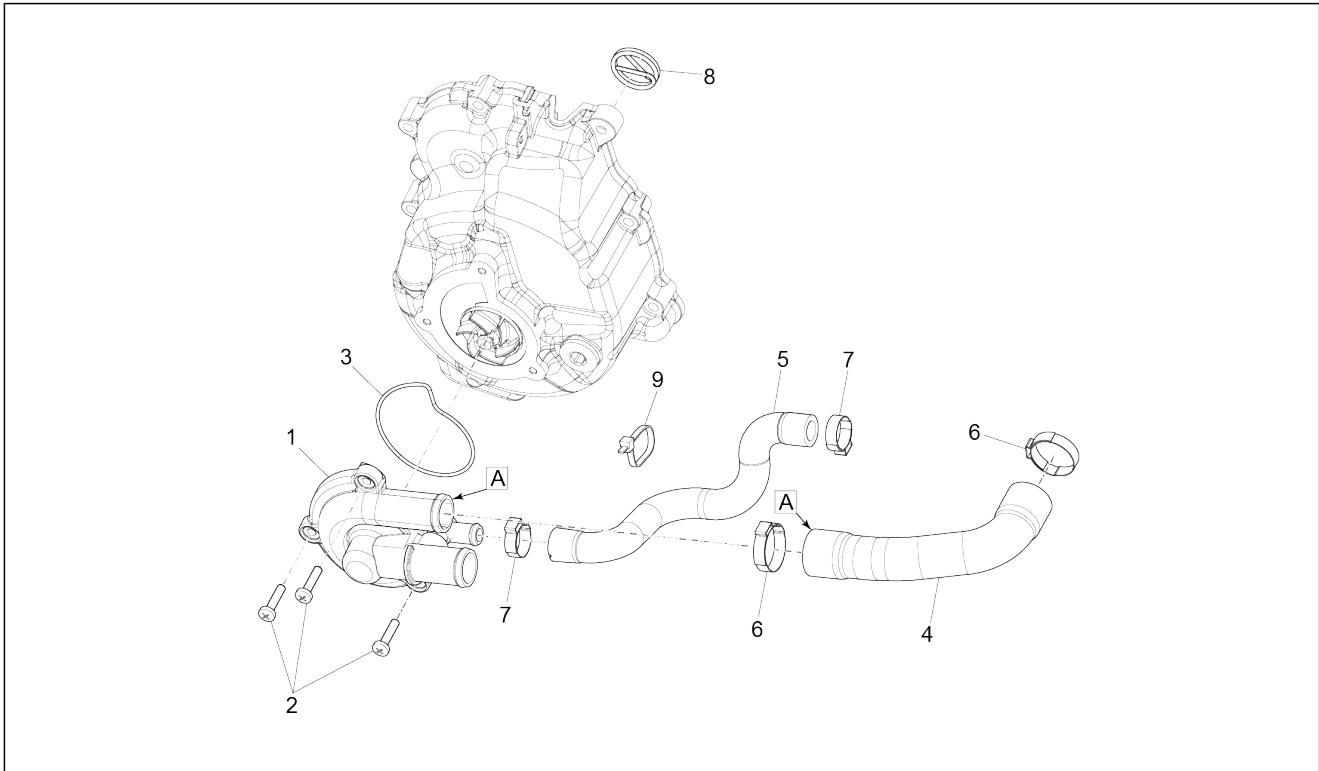

Group	Engine
Code	01.19
Description	Cooler pump
Service	1

Pos.	Code	Description	Qty	Variants
1	877528	Water pump cover	1	
2	828662	Screw M5x22	3	
3	485080	O-ring	1	
4	878626	Pump-cylinder hose	1	
5	878940	By-pass pipe	1	
6	CM001922	Hose clamp	2	
7	CM001904	Hose clamp	2	
8	842390	Drive key	1	
9	145298	Lock-strap L= 180 mm	1