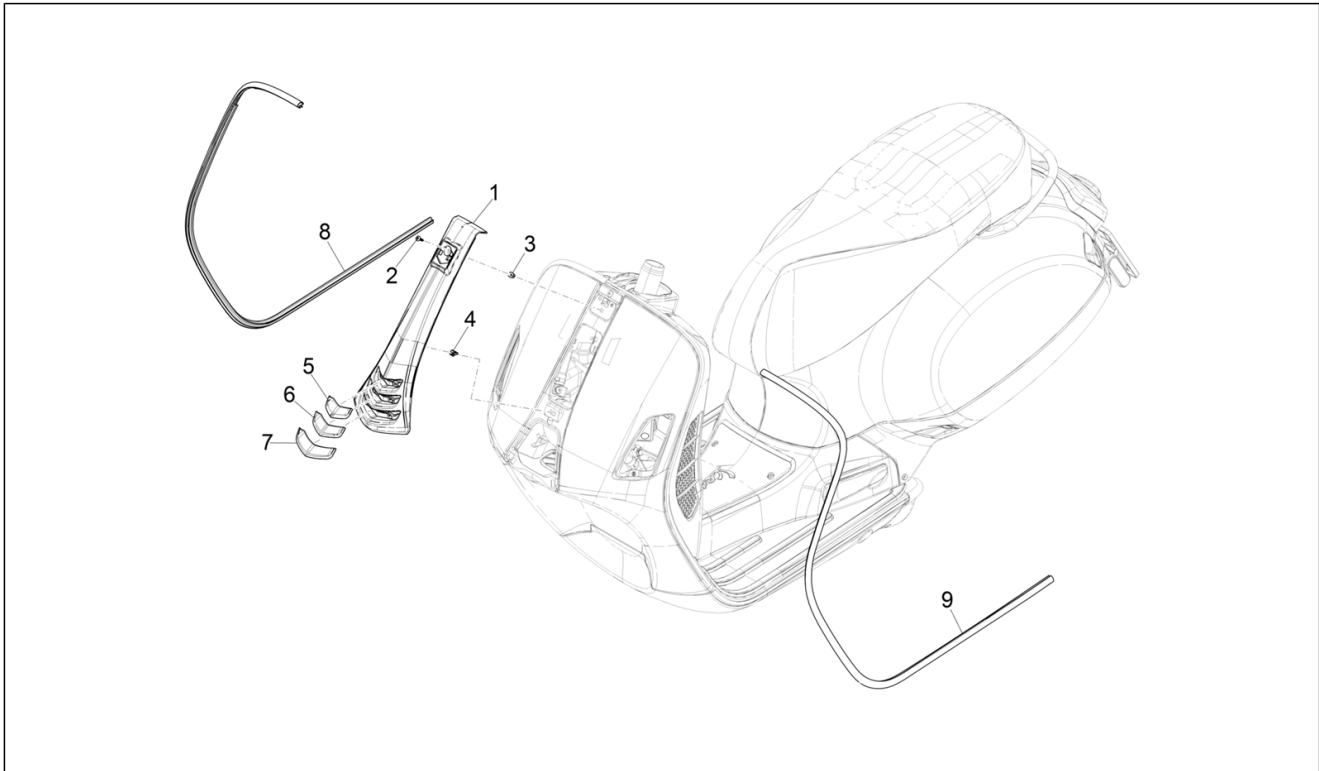

Group	Frame - Plastic parts - Coachwork
Code	02.26
Description	Front shield
Service	1

Pos.	Code	Description	Qty	Variants
				Model version:Basic version[B] Colour:White 544[544] Country:GSO Version[GSO]
1	1B006684000D03	Painted steering cover	1	Model version:"Sport" version[SP] Colour:Matte line blue 297/A[297/A] Country:GSO Version[GSO] Model version:"Sport" version[SP] Colour:Matte line blue 297/A[297/A] Country:europa[EU]
1	1B006684000HQ	Painted steering cover	1	Model version:"Sport" version[SP] Colour:Matt grey 707/C[707/C] Country:europa[EU] Model version:"Sport" version[SP] Colour:Matt grey 707/C[707/C] Country:GSO Version[GSO]
1	1B006684	Steering cover	1	
1	1B005760000D03	Painted steering cover	1	Model version:"Sport" version[SP] Colour:Matte line blue 297/A[297/A] Country:europa[EU]
1	1B005760000HQ	Painted steering cover	1	Model version:"Sport" version[SP] Colour:Matt grey 707/C[707/C] Country:europa[EU]
1	1B005760000LD	Painted steering cover	1	Model version:Basic version[B] Colour:Yellow 983/A[983/A] Country:europa[EU]
1	1B005760000R7	Painted steering cover	1	Model version:Basic version[B] Colour:Dragon Red 894[894] Country:europa[EU]
1	1B00576000090	Painted steering cover	1	Model version:Basic version[B] Colour:Black 94[94] Country:europa[EU]
1	1B005760000BR	Painted steering cover	1	Model version:Basic version[B] Colour:White 544[544] Country:europa[EU]