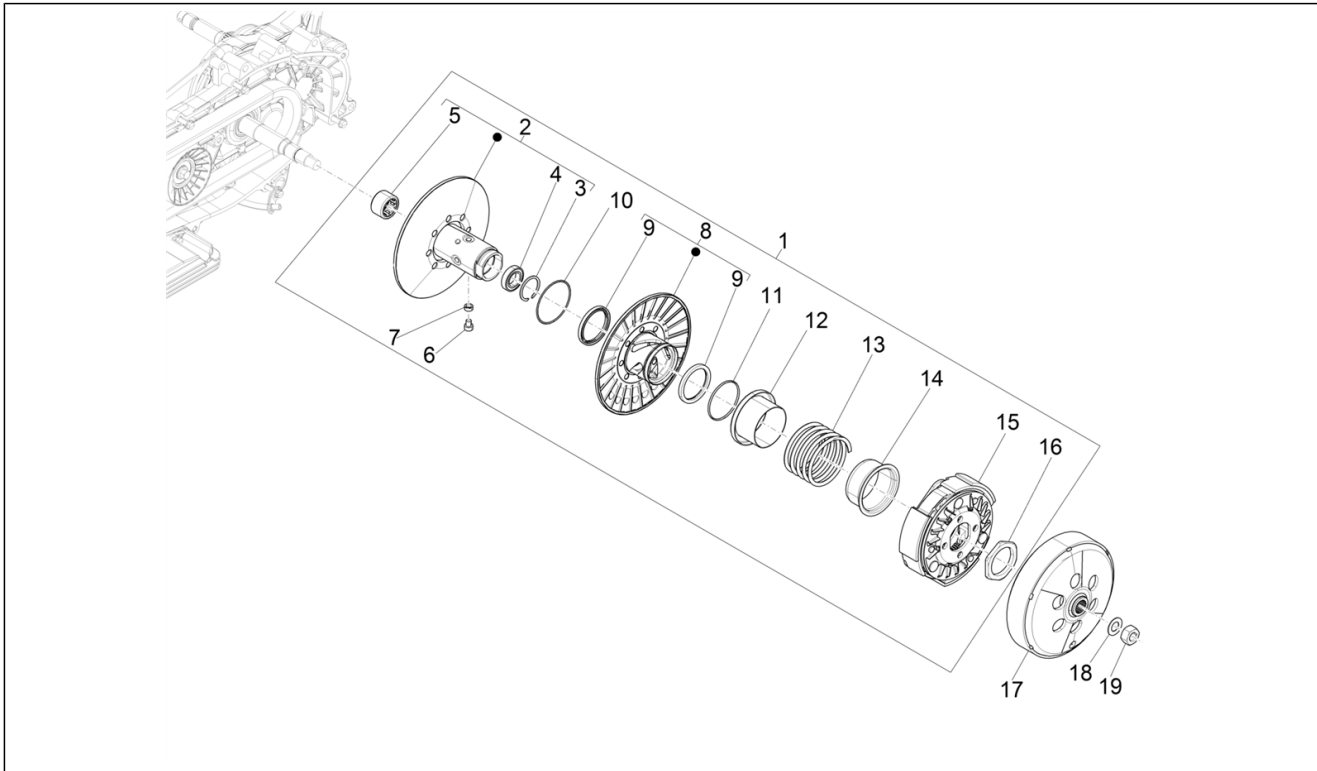

Group	Engine
Code	01.14
Description	Driven pulley
Service	1

Pos.	Code	Description	Qty	Variants
1	CM316301	Driven pulley complete with clutch	1	Model version:Version "Racing 60'S"[RS60] Colour:White 544[544] Country:europa[EU] Model version:Version "Racing 60'S"[RS60] Colour:VY - 349/A VERDE Met.[VY] Country:europa[EU]
1	CM311801	Driven pulley complete with clutch	1	Model version:Version "Racing 60'S"[RS60] Colour:White 544[544] Country:europa[EU] Model version:Version "Racing 60'S"[RS60] Colour:VY - 349/A VERDE Met.[VY] Country:europa[EU]
1	CM302101	Driven pulley complete with clutch	1	Model version:Basic version[B] Colour:Black 94[94] Country:GSO Version[GSO] Model version:Basic version[B] Colour:Yellow 983/A[983/A] Country:GSO Version[GSO] Model version:Basic version[B] Colour:White 544[544] Country:europa[EU] Model version:Basic version[B] Colour:Black 94[94] Country:europa[EU] Model version:Basic version[B] Colour:Dragon Red 894[894] Country:europa[EU] Model version:"NOTTE" Version [N] Colour:Matt Black 99/C[99/C] Country:europa[EU] Model version:Basic version[B] Colour:Yellow 983/A[983/A] Country:europa[EU] Model version:"Sport" version[SP] Colour:Matt grey 707/C[707/C] Country:europa[EU] Model version:Basic version[B]