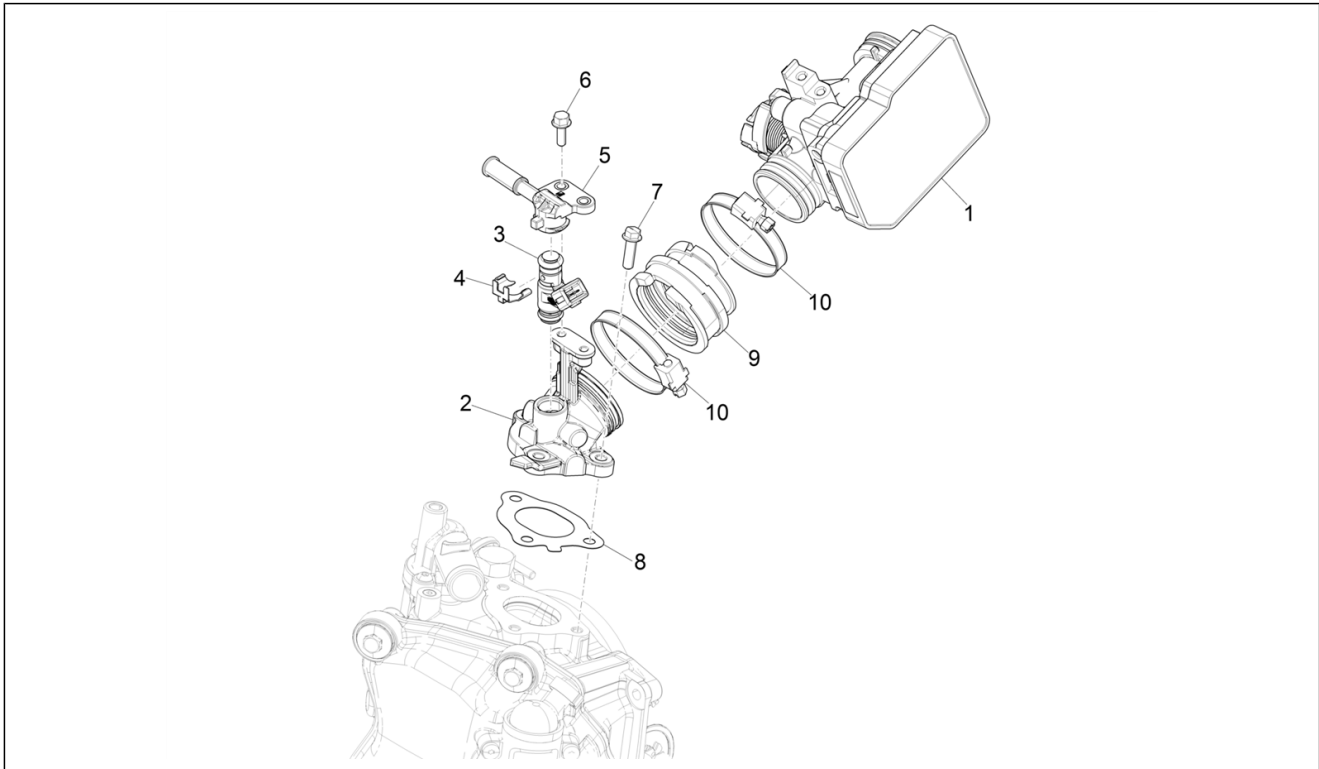

Group	Engine
Code	01.36
Description	Throttle body - Injector - Induction joint
Service	1

Pos.	Code	Description	Qty	Variants
				Colour:Matt grey 707/C[707/C] Country:GSO Version[GSO] Model version:"Sport" version[SP] Colour:Matte line blue 297/A[297/A] Country:GSO Version[GSO] Model version:"Sport" version[SP] Colour:Matte line blue 297/A[297/A] Country:europe[EU] Model version:Version "Racing 60'S"[RS60] Colour:White 544[544] Country:europe[EU] Model version:Version "Racing 60'S"[RS60] Colour:VY - 349/A VERDE Met.[VY] Country:europe[EU]
2	1A018241	Union	1	
2	1A013200	Union	1	
3	CM291201	Injector	1	
4	849898	Spring	1	
5	1A013640	Injector support	1	
6	830061	Screw w/ flange M5x16	2	
7	018639	Hex screw M6x20	3	
8	1A009942	Induction joint gasket	1	
9	1A015944	Throttle body hose	1	
9	1A012958	Throttle body hose	1	
10	614188	Hose clamp	2