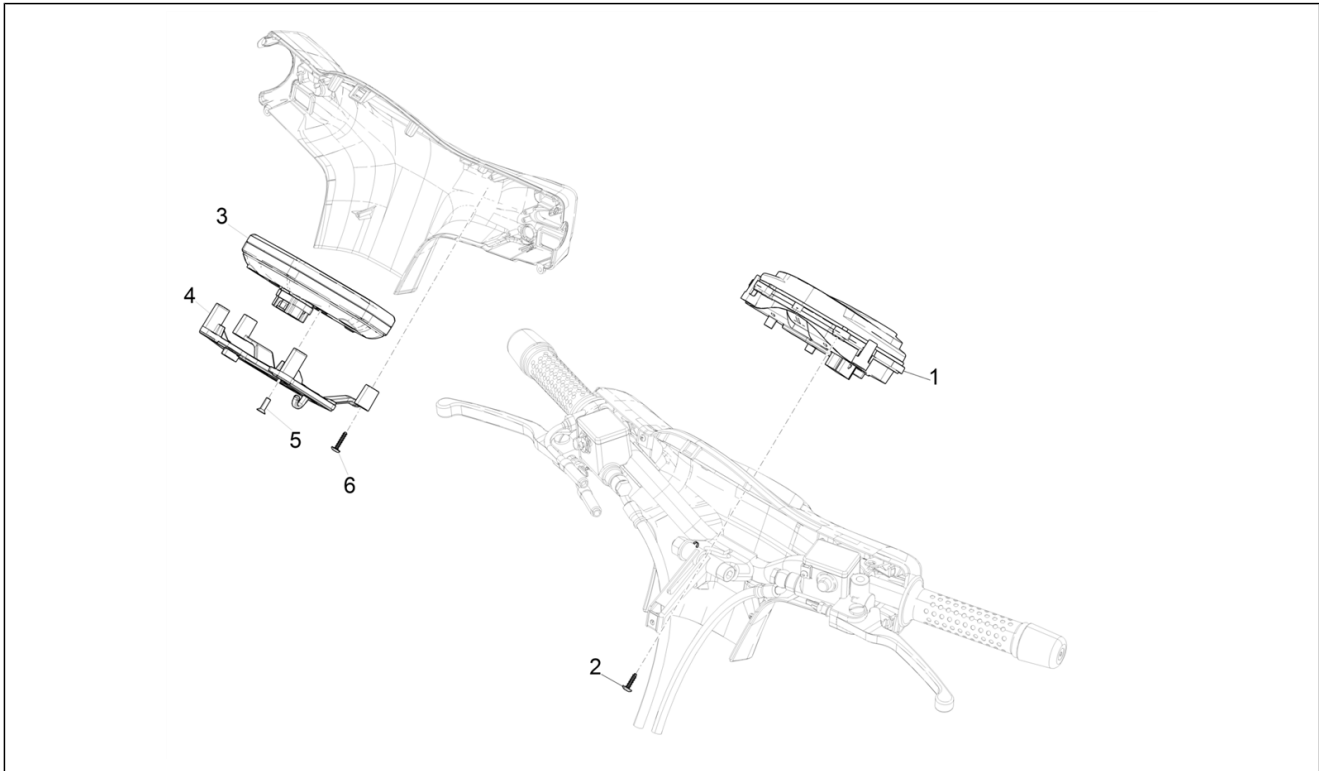

Group	Handlebars/Steering
Code	03.02
Description	Meter combination - Cruscotto
Service	1

Pos.	Code	Description	Qty	Variants
1	1D001598	Meter combination	1	Model version:Basic version[B] Colour:White 544[544] Country:europe[EU] Model version:Basic version[B] Colour:Black 94[94] Country:europe[EU] Model version:Basic version[B] Colour:Dragon Red 894[894] Country:europe[EU] Model version:"NOTTE" Version [N] Colour:Matt Black 99/C[99/C] Country:europe[EU] Model version:Basic version[B] Colour:Yellow 983/A[983/A] Country:europe[EU] Model version:"Sport" version[SP] Colour:Matt grey 707/C[707/C] Country:europe[EU] Model version:"Sport" version[SP] Colour:Matte line blue 297/A[297/A] Country:europe[EU] Model version:Version "Racing 60'S"[RS60] Colour:White 544[544] Country:europe[EU] Model version:Version "Racing 60'S"[RS60] Colour:VY - 349/A VERDE Met.[VY] Country:europe[EU]
2	CM180701	Self tapping screw D4x16	4	Model version:Basic version[B] Colour:White 544[544] Country:europe[EU] Model version:Basic version[B] Colour:Black 94[94] Country:europe[EU] Model version:Basic version[B] Colour:Dragon Red 894[894] Country:europe[EU] Model version:"NOTTE" Version [N]