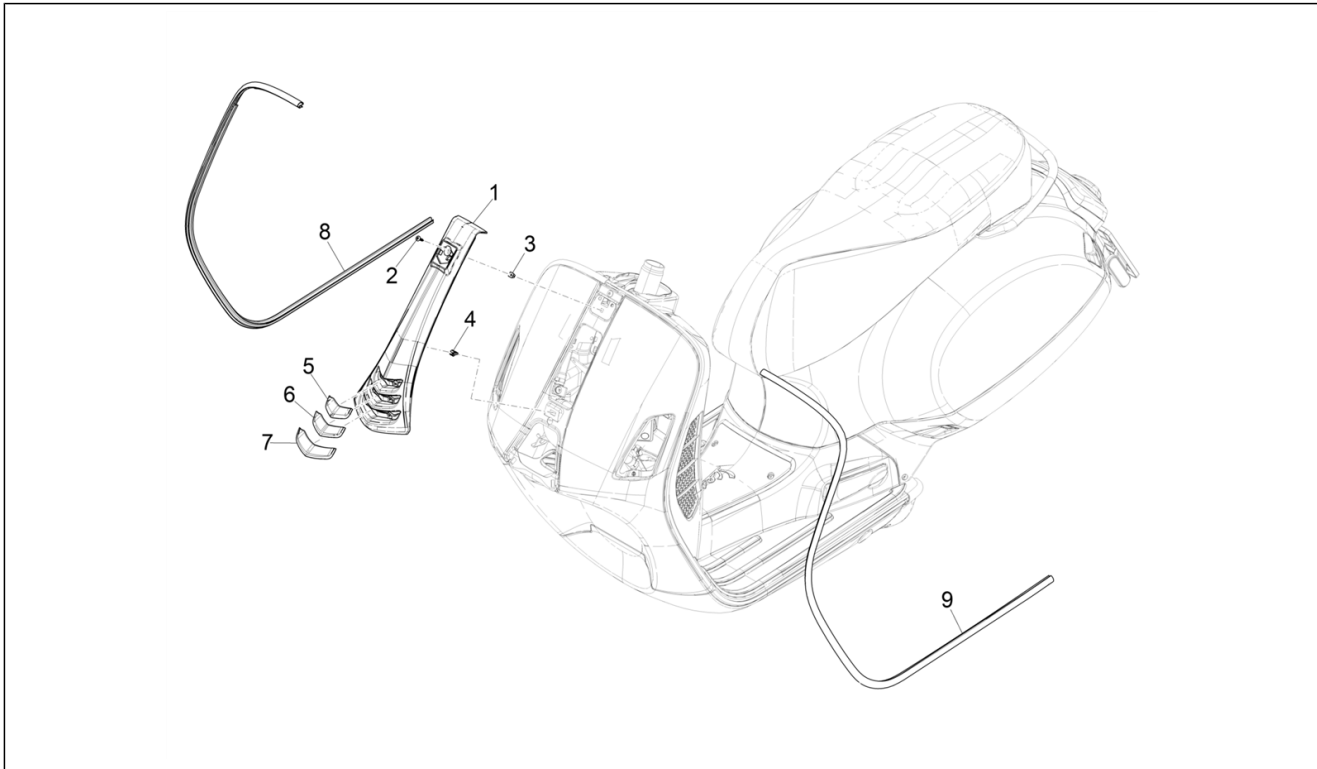

Group	Frame - Plastic parts - Coachwork
Code	02.26
Description	Front shield
Service	1

Pos.	Code	Description	Qty	Variants
7	1B005777000NQ	Lower emblem	1	Model version:Supertech[T] Colour:98/A Black Competition[98/A] Country:europa[EU] Model version:Supertech[T] Colour:Grey mouse - 715/C[715/C] Country:europa[EU] Model version:Version "Racing 60'S"[RS60] Colour:White 544[544] Country:europa[EU] Model version:Version "Racing 60'S"[RS60] Colour:VY - 349/A VERDE Met.[VY] Country:europa[EU]
7	1B005777500R7	Lower emblem	1	Model version:"Sport" version[SP] Colour:Matt grey 707/C[707/C] Country:europa[EU] Model version:"Sport" version[SP] Colour:Matt grey 707/C[707/C] Country:GSO Version[GSO] Model version:"Sport" version[SP] Colour:Matte line blue 297/A[297/A] Country:GSO Version[GSO] Model version:"Sport" version[SP] Colour:Matte line blue 297/A[297/A] Country:europa[EU]
7	1B005777000K1	Lower emblem	1	Model version:Basic version[B] Colour:Black 94[94] Country:GSO Version[GSO] Model version:Basic version[B] Colour:Yellow 983/A[983/A] Country:GSO Version[GSO] Model version:Basic version[B] Colour:White 544[544] Country:europa[EU] Model version:Basic version[B] Colour:Black 94[94] Country:europa[EU] Model version:Basic version[B]