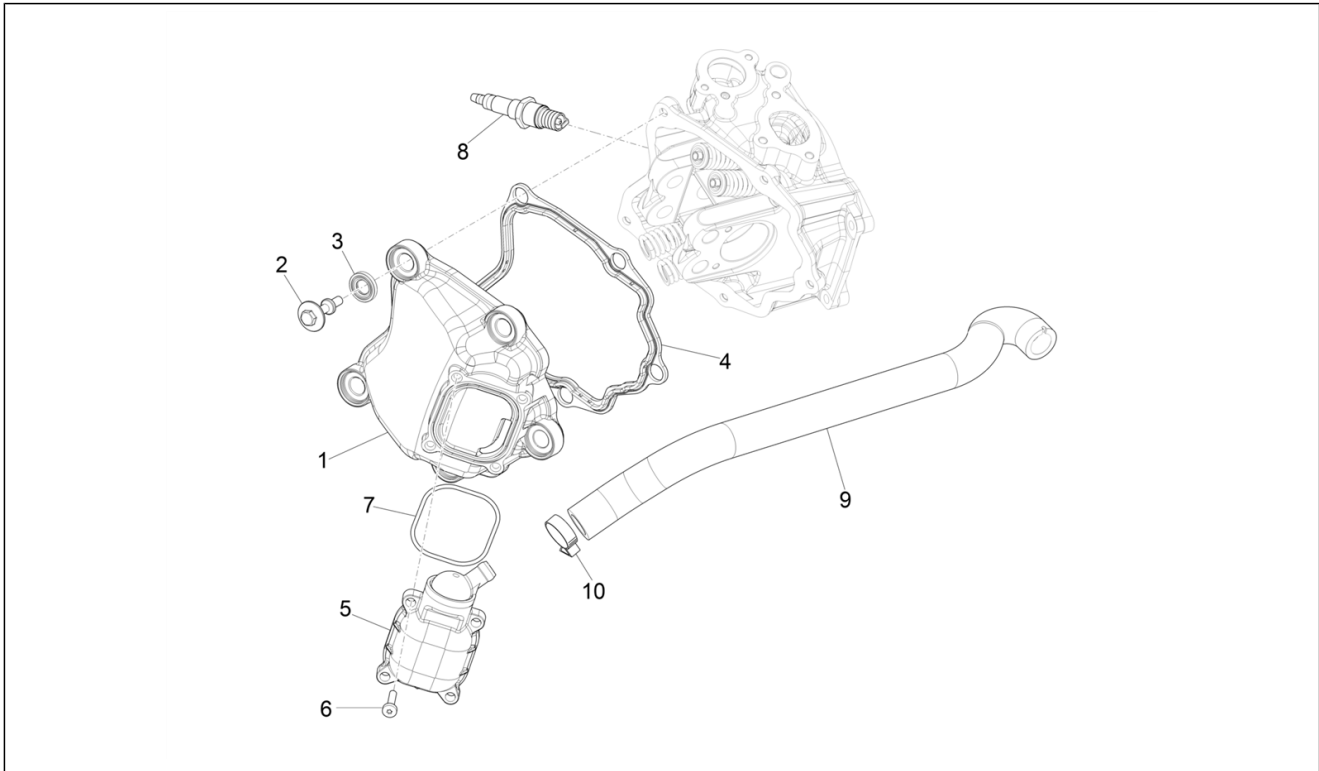

Group	Engine
Code	01.12
Description	Cylinder head cover
Service	1

Pos.	Code	Description	Qty	Variants
1	829534	Head cover	1	
2	872635	Special screw	5	
3	830249	Damper drift	5	
4	829536	Head cover gasket	1	
5	1A010691R	Oil draining body with i.p.	1	
5	828421	Oil draining body with i.p.	1	
6	877136	Self tapping screw M5x20	4	
7	1A003985	Gasket	1	
8	1A013926	Ignition spark plug NGK MR7BI-8	1	
9	844094	Engine oil breather pipe	1	
10	CM001904	Hose clamp	1