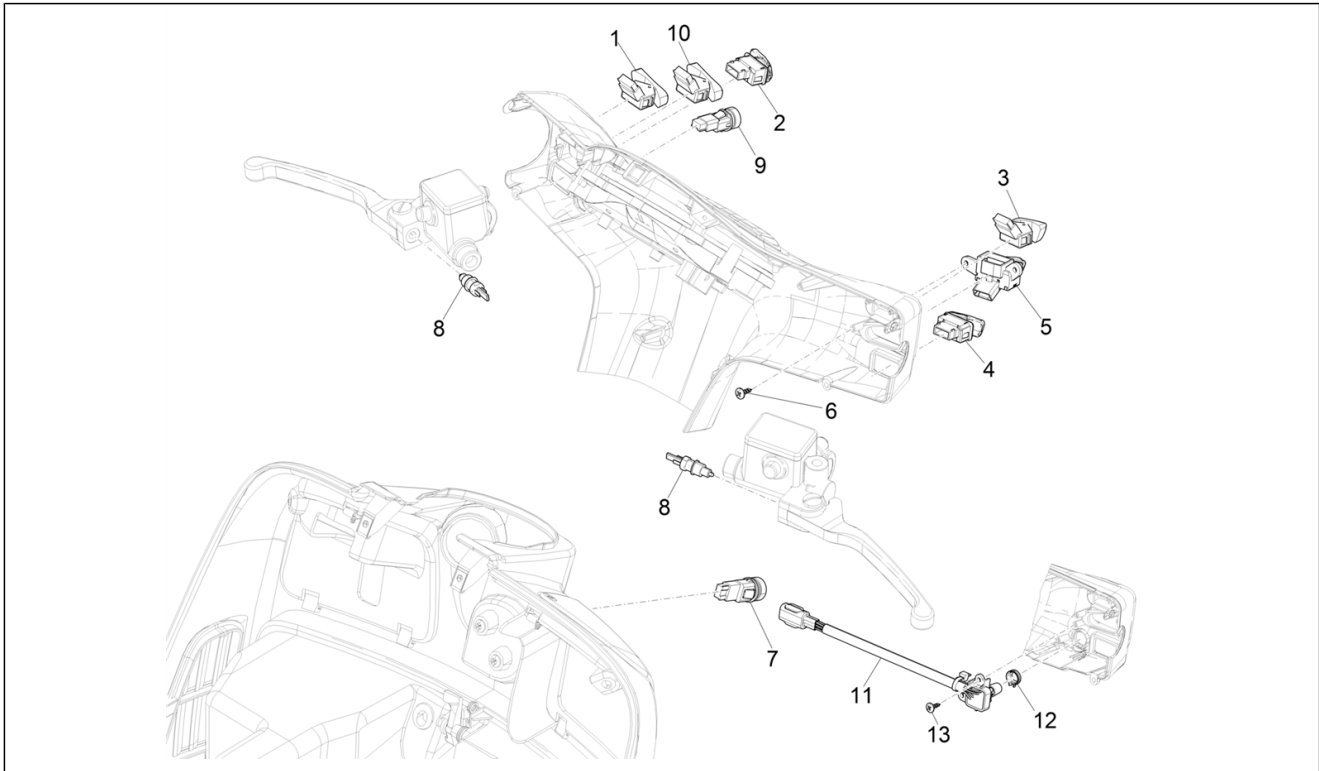

Group	Electrical system
Code	06.01
Description	Selectors - Switches - Buttons
Service	1

Pos.	Code	Description	Qty	Variants
1	584599	Engine stop switch	1	
2	1D002297	Starter button	1	
3	294877	Headlight selector	1	
4	1D002296	Horn button	1	
5	1D001824	Turn indicator switch	1	
6	297498	Self tapping screw	2	
7	582988	Saddle opening button	1	
8	642032	stop Button	2	
9	641859	Pulsante Mode	1	Model version:Basic version[B] Colour:Black 94[94] Country:GSO Version[GSO] Model version:Basic version[B] Colour: Yellow 983/A[983/A] Country:GSO Version[GSO] Model version:Basic version[B] Colour:White 544[544] Country:europa[EU] Model version:Basic version[B] Colour:Black 94[94] Country:europa[EU] Model version:Basic version[B] Colour:Dragon Red 894[894] Country:europa[EU] Model version:"NOTTE" Version [N] Colour:Matt Black 99/C[99/C] Country:europa[EU] Model version:Basic version[B] Colour: Yellow 983/A[983/A] Country:europa[EU] Model version:"Sport" version[SP] Colour:Matt grey 707/C[707/C] Country:europa[EU] Model version:Basic version[B] Colour:White 544[544] Country:GSO Version[GSO]