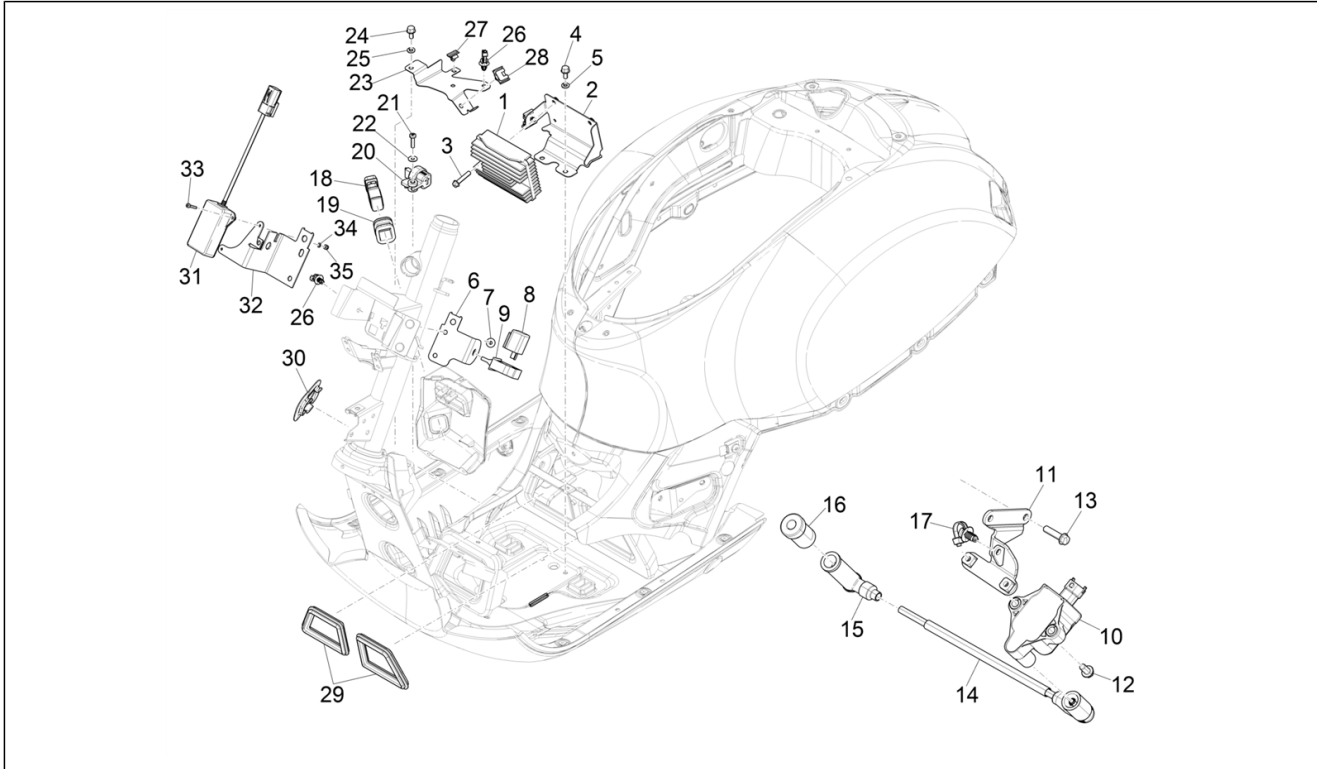

Group	Electrical system
Code	06.06
Description	Voltage Regulators - Electronic Control Units (ecu) - H.T. Coil
Service	1

Pos.	Code	Description	Qty	Variants
20	680071	Fall sensor	1	
21	015856	screw M5x21	1	
22	097733	Flat washer Ø5,3xØ14x1	1	
23	1B003943	Connectors support bracket	1	
24	B016426	Screw w/ flange M6x14	1	
25	016406	Spring washer 6,4x11,8x1	1	
26	1D001143	Wiring clip	6	
27	639560	Spring for connector	1	
28	641599	Plugs spring	1	
29	1B003958	Diaphragm protection	2	
30	1B003939	RH frame protection	1	
31	2D000535	Multimedia CPU	1	Model version:Supertech[T] Colour:98/A Black Competition[98/A] Country:europe[EU] Model version:Supertech[T] Colour:Grey mouse - 715/C[715/C] Country:europe[EU]
32	1B006789	Bulb device bracket	1	Model version:Supertech[T] Colour:98/A Black Competition[98/A] Country:europe[EU] Model version:Supertech[T] Colour:Grey mouse - 715/C[715/C] Country:europe[EU]
33	615795	TCCEI screw M3x16	2	Model version:Supertech[T] Colour:98/A Black Competition[98/A] Country:europe[EU] Model version:Supertech[T] Colour:Grey mouse - 715/C[715/C] Country:europe[EU]
34	013836	Washer	2	Model version:Supertech[T] Colour:98/A Black Competition[98/A] Country:europe[EU] Model version:Supertech[T]