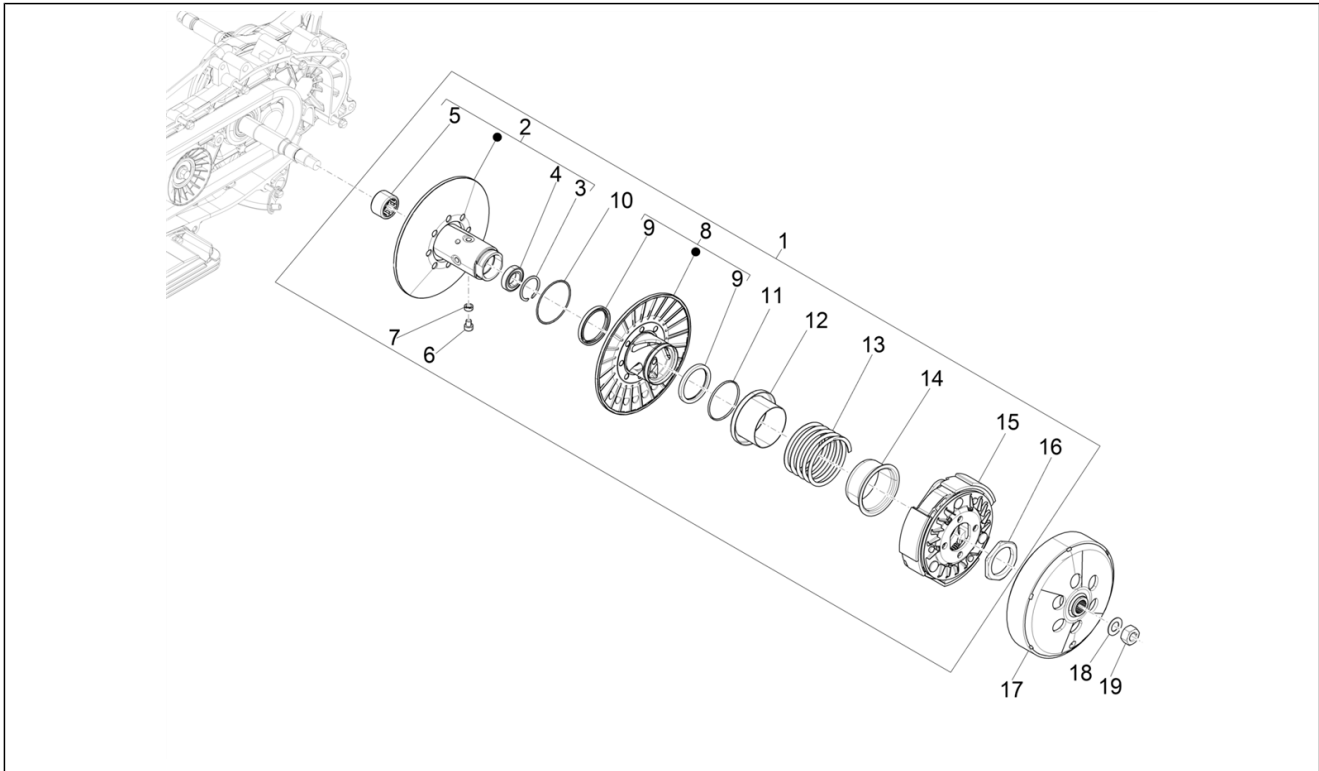

Group	Engine
Code	01.14
Description	Driven pulley
Service	1

Pos.	Code	Description	Qty	Variants
				Colour:White 544[544] Country:GSO Version[GSO] Model version:Basic version[B] Colour:Dragon Red 894[894] Country:GSO Version[GSO] Model version:"Sport" version[SP] Colour:Matt grey 707/C[707/C] Country:GSO Version[GSO] Model version:"Sport" version[SP] Colour:Matte line blue 297/A[297/A] Country:GSO Version[GSO] Model version:Supertech[T] Colour:98/A Black Competition[98/A] Country:europe[EU] Model version:Supertech[T] Colour:Grey mouse - 715/C[715/C] Country:europe[EU] Model version:"Sport" version[SP] Colour:Matte line blue 297/A[297/A] Country:europe[EU]
2	1A013202	Sec. fixed sheave	1	
3	483226	Snap ring	1	
4	82518R	Roller cage 20x29x18	1	
5	82753R	Bearing 17x30x7	1	
6	1A013269	Guide pin	4	
7	1A013271	Roller	4	
8	1A013204	Sec.sliding sheave	1	
9	431089	Gasket ring	2	
10	430585	Gasket	1	
11	834044	O-ring	1	
12	833674	Cup	1	
13	833673	Variator spring	1	
14	487936	Clutch side cap	1