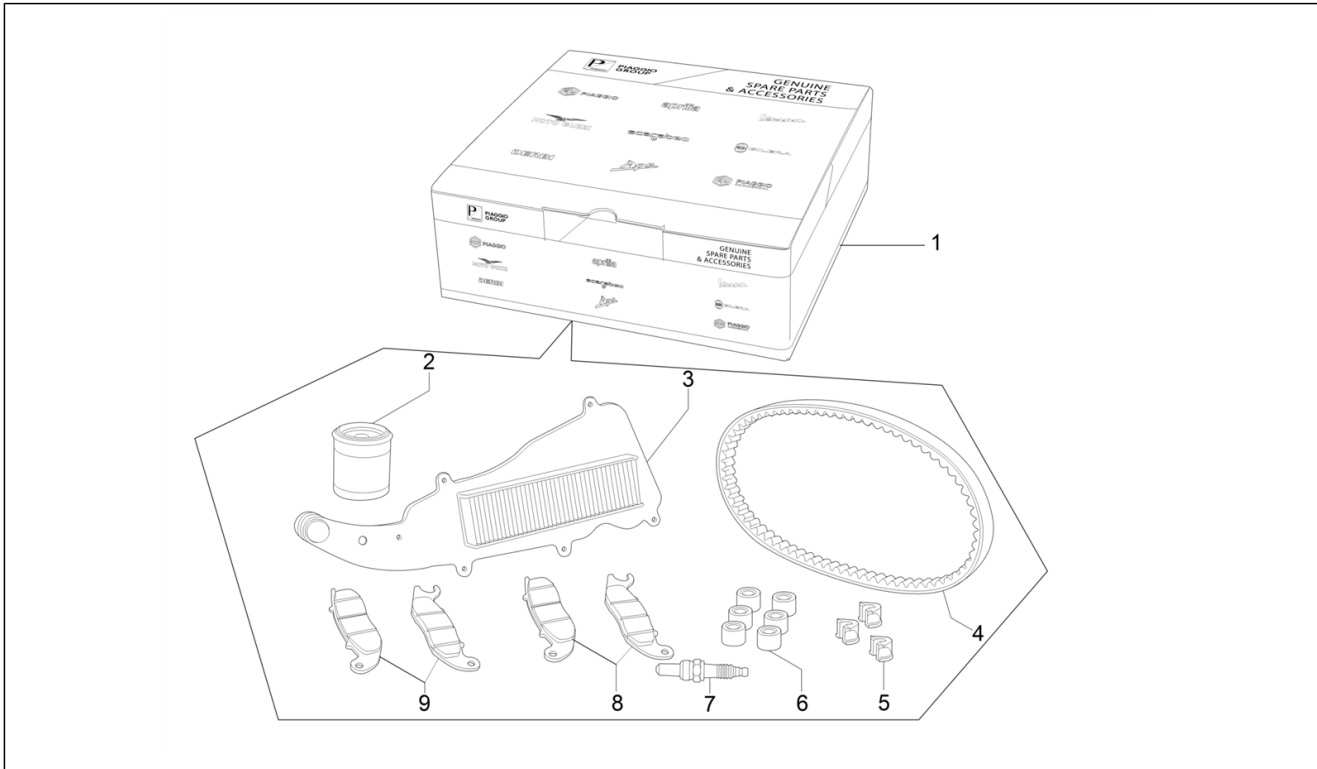

Group	Maintenance
Code	07.01
Description	Complete wear and maintenance kit
Service	1

Pos.	Code	Description	Qty	Variants
1	1R000458	Complete wear and maintenance kit	1	
2	82635R	Oil filter	1	
3	8319970P	Air filter PREMIUM	1	
4	1A009598	V-belt	1	
5	1A012092	Sliding block	3	
6	CM294902	Pin roller	6	
7	1A013926	Ignition spark plug NGK MR7BI-8	1	
8	668021	Pair of front brake pads	1	
9	647161	Rear Brake pads couple.	1