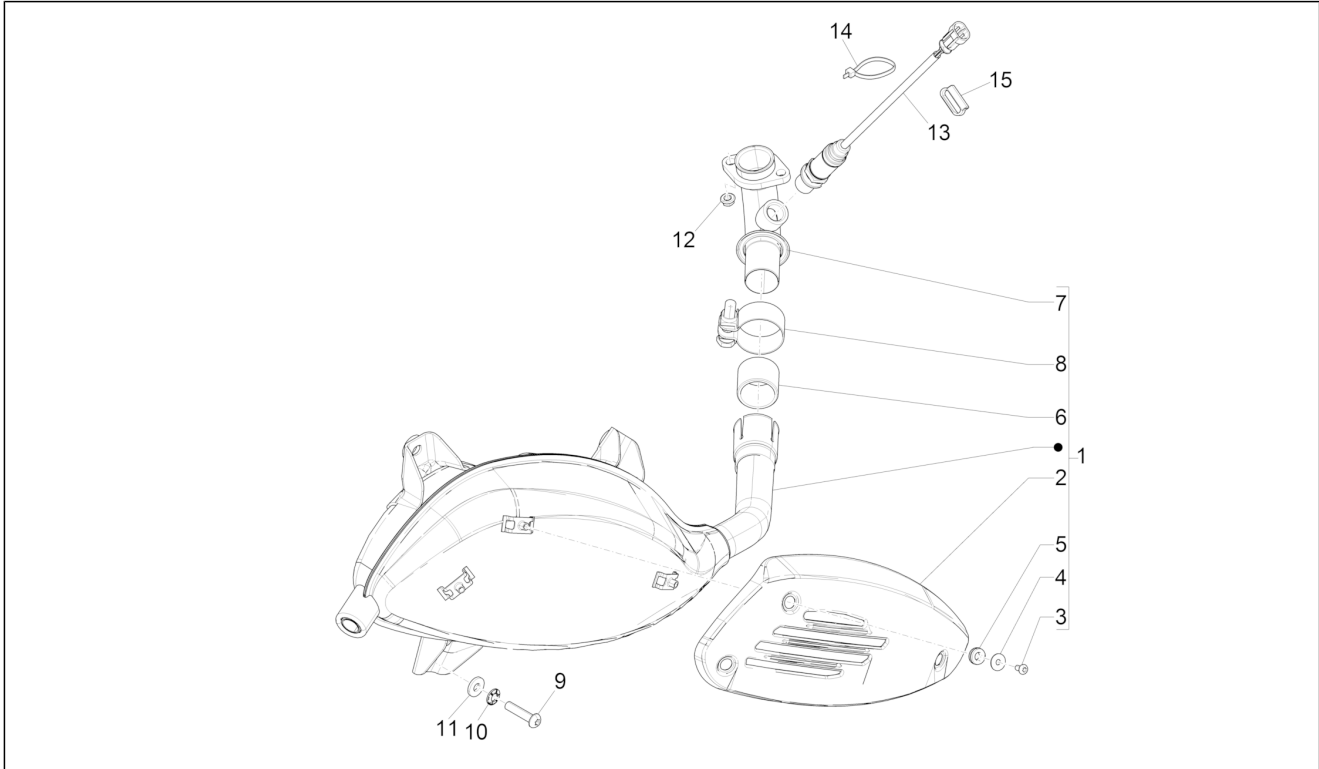

Group	Engine
Code	01.42
Description	Silencer
Service	1

Pos.	Code	Description	Qty	Variants
3	AP8152267	Hex socket screw M5x12	3	Model version:Basic version[B] Colour:Black 94[94] Country:GSO Version[GSO] Model version:Basic version[B] Colour: Yellow 983/A[983/A] Country:GSO Version[GSO] Model version:Basic version[B] Colour:White 544[544] Country:europa[EU] Model version:Basic version[B] Colour:Black 94[94] Country:europa[EU] Model version:Basic version[B] Colour:Dragon Red 894[894] Country:europa[EU] Model version:Basic version[B] Colour: Yellow 983/A[983/A] Country:europa[EU] Model version:"Sport" version[SP] Colour:Matt grey 707/C[707/C] Country:europa[EU] Model version:Basic version[B] Colour:White 544[544] Country:GSO Version[GSO] Model version:Basic version[B] Colour:Dragon Red 894[894] Country:GSO Version[GSO] Model version:"Sport" version[SP] Colour:Matt grey 707/C[707/C] Country:GSO Version[GSO] Model version:"Sport" version[SP] Colour:Matte line blue 297/A[297/A] Country:GSO Version[GSO] Model version:Supertech[T] Colour:98/A Black Competition[98/A] Country:europa[EU] Model version:Supertech[T] Colour:Grey mouse - 715/C[715/C]