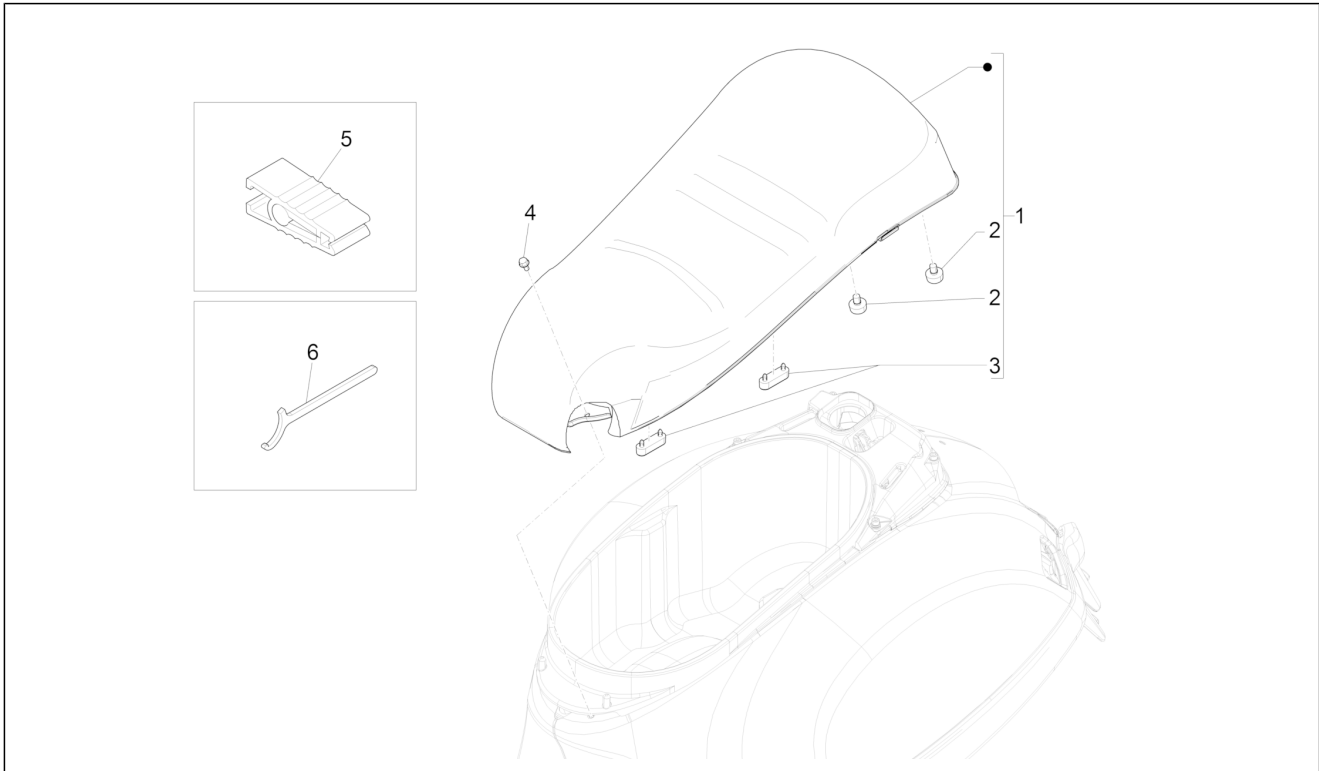

Group	Frame - Plastic parts - Coachwork
Code	02.39
Description	Saddle/seats
Service	1

Pos.	Code	Description	Qty	Variants
				Country:europa[EU] Model version:Basic version[B] Colour:Black 94[94] Country:europa[EU] Model version:Basic version[B] Colour:Dragon Red 894[894] Country:europa[EU] Model version:Basic version[B] Colour:Yellow 983/A[983/A] Country:europa[EU] Model version:Basic version[B] Colour:White 544[544] Country:GSO Version[GSO] Model version:Basic version[B] Colour:Dragon Red 894[894] Country:GSO Version[GSO]
2	577492	Pad	2	
3	296456	Stop buffer	2	
4	B016426	Screw w/ flange M6x14	2	
5	584654	Fuse puller tool	1	
6	598358	Shock absorber tool	1