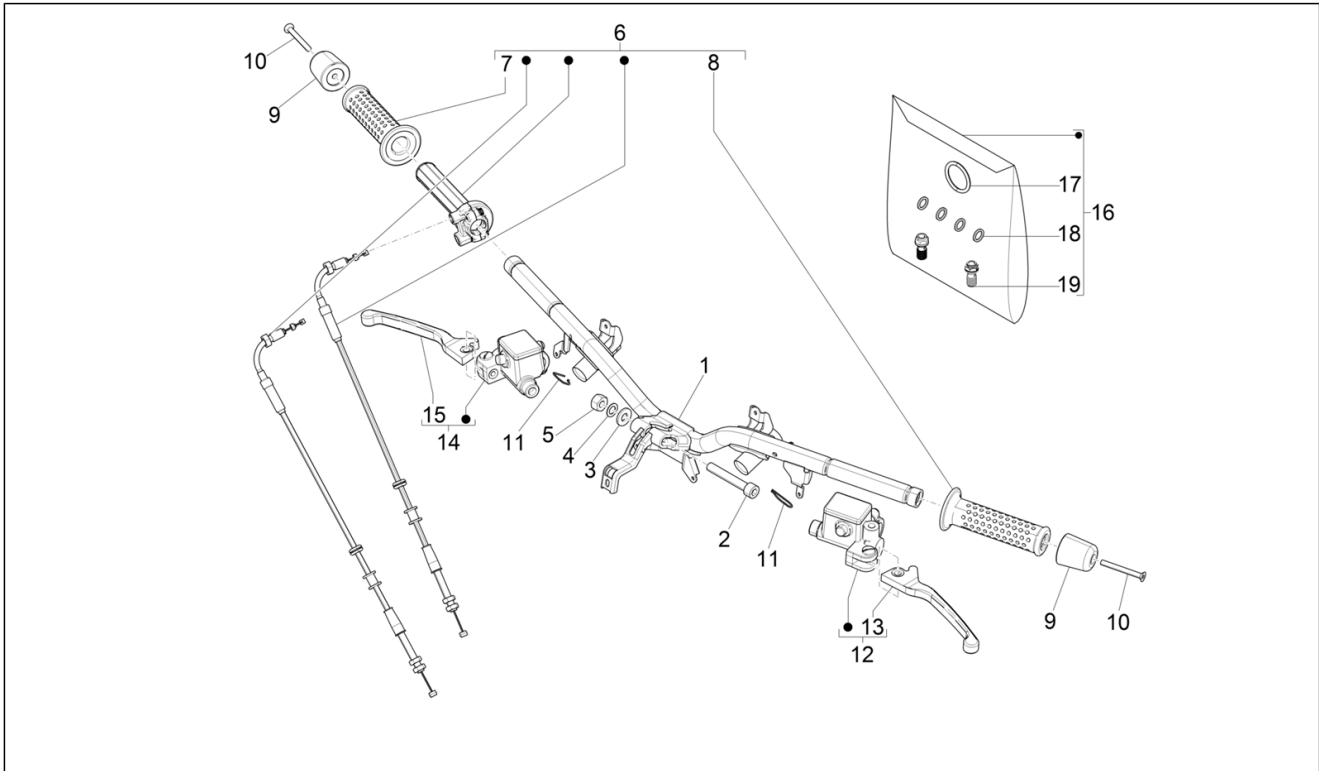

Group	Handlebars/Steering
Code	03.06
Description	Handlebars - Master cil.
Service	1

Pos.	Code	Description	Qty	Variants
				Country:GSO Version[GSO] Model version:"Sport" version[SP] Colour:Matt grey 707/C[707/C] Country:GSO Version[GSO] Model version:"Sport" version[SP] Colour:Matte line blue 297/A[297/A] Country:GSO Version[GSO] Model version:Supertech[T] Colour:98/A Black Competition[98/A] Country:europe[EU] Model version:Supertech[T] Colour:Grey mouse - 715/C[715/C] Country:europe[EU] Model version:"Sport" version[SP] Colour:Matte line blue 297/A[297/A] Country:europe[EU] Model version:Version "Racing 60'S"[RS60] Colour:White 544[544] Country:europe[EU] Model version:Version "Racing 60'S"[RS60] Colour:VY - 349/A VERDE Met.[VY] Country:europe[EU]
7	CM083802	Grip, r.h.	1	Model version:Basic version[B] Colour:Black 94[94] Country:GSO Version[GSO] Model version:Basic version[B] Colour:Yellow 983/A[983/A] Country:GSO Version[GSO] Model version:Basic version[B] Colour:White 544[544] Country:europe[EU] Model version:Basic version[B] Colour:Black 94[94] Country:europe[EU] Model version:Basic version[B] Colour:Dragon Red 894[894] Country:europe[EU]