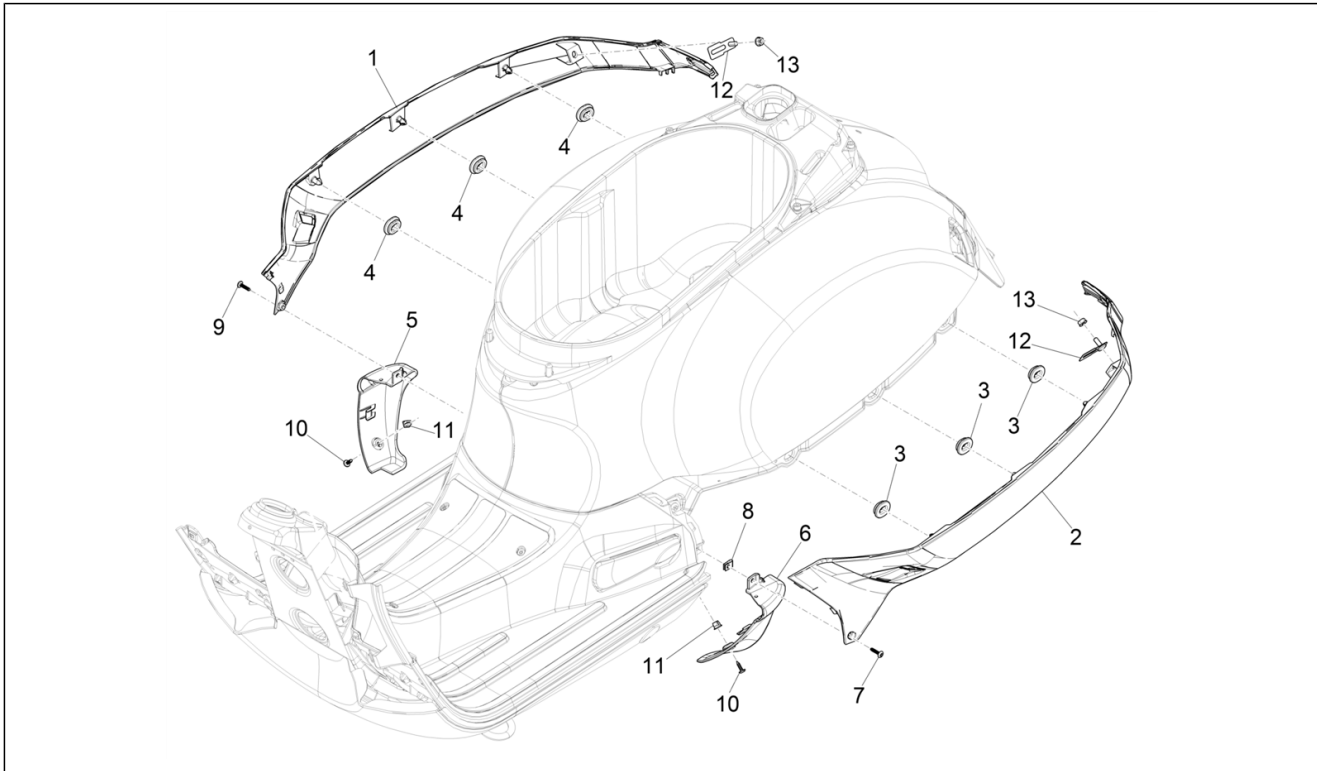

Group	Frame - Plastic parts - Coachwork
Code	02.32
Description	Side cover - Spoiler
Service	1

Pos.	Code	Description	Qty	Variants
1	1B005787000VY	Right side cover	1	Model version:Version "Racing 60'S"[RS60] Colour:VY - 349/A VERDE Met.[VY] Country:europe[EU]
1	1B005787000NV	Right side cover	1	Model version:"NOTTE" Version [N] Colour:Matt Black 99/C[99/C] Country:europe[EU]
1	1B005787000HT	Right side cover	1	Model version:Supertech[T] Colour:Grey mouse - 715/C[715/C] Country:europe[EU]
1	1B005787000XN2	Right side cover	1	Model version:Supertech[T] Colour:98/A Black Competition[98/A] Country:europe[EU]
1	1B005787000HQ	Right side cover	1	Model version:"Sport" version[SP] Colour:Matt grey 707/C[707/C] Country:europe[EU] Model version:"Sport" version[SP] Colour:Matt grey 707/C[707/C] Country:GSO Version[GSO]
1	1B005787000D03	Right side cover	1	Model version:"Sport" version[SP] Colour:Matte line blue 297/A[297/A] Country:GSO Version[GSO] Model version:"Sport" version[SP] Colour:Matte line blue 297/A[297/A] Country:europe[EU]
1	1B005787000LD	Right side cover	1	Model version:Basic version[B] Colour:Yellow 983/A[983/A] Country:GSO Version[GSO] Model version:Basic version[B] Colour:Yellow 983/A[983/A] Country:europe[EU]
1	1B00578700090	Right side cover	1	Model version:Basic version[B] Colour:Black 94[94] Country:GSO Version[GSO] Model version:Basic version[B] Colour:Black 94[94]