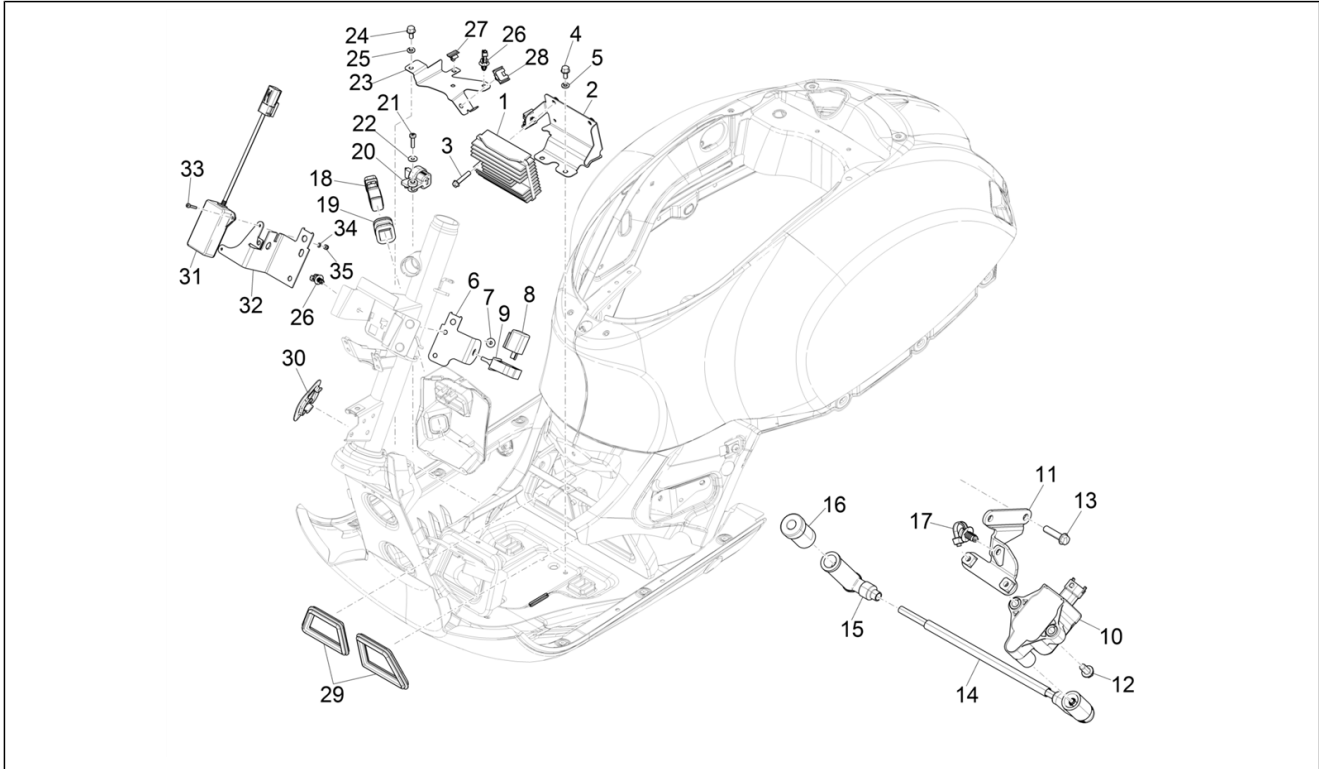

Group	Electrical system
Code	06.06
Description	Voltage Regulators - Electronic Control Units (ecu) - H.T. Coil
Service	1

Pos.	Code	Description	Qty	Variants
				Colour:Matte line blue 297/A[297/A] Country:GSO Version[GSO] Model version:"Sport" version[SP] Colour:Matte line blue 297/A[297/A] Country:europe[EU] Model version:Version "Racing 60'S"[RS60] Colour:White 544[544] Country:europe[EU] Model version:Version "Racing 60'S"[RS60] Colour:VY - 349/A VERDE Met.[VY] Country:europe[EU]
7	195482	Self locking nut M6	2	Model version:Supertech[T] Colour:98/A Black Competition[98/A] Country:europe[EU] Model version:Supertech[T] Colour:Grey mouse - 715/C[715/C] Country:europe[EU]
7	969224	Nut	2	
8	680228	Turn indicator control	1	
9	291017	Flexible support	1	
10	641901	HT coil	1	
11	1A014318	H.V. coil support bracket	1	
12	878872	Screw w/ flange	2	
13	B016774	Flanged hexagon screw M6x25	2	
14	CM083306	HT wire cpl.	1	
15	969348	Screened cap	1	
16	641643	Spark plug protection clamp	1	
17	1D001143	Wiring clip	1	
18	1D003323	USB port	1	
18	1D002753	USB port	1	
18	1D002258	USB port	1	
19	1B001591	Cable grommet for USB port	1