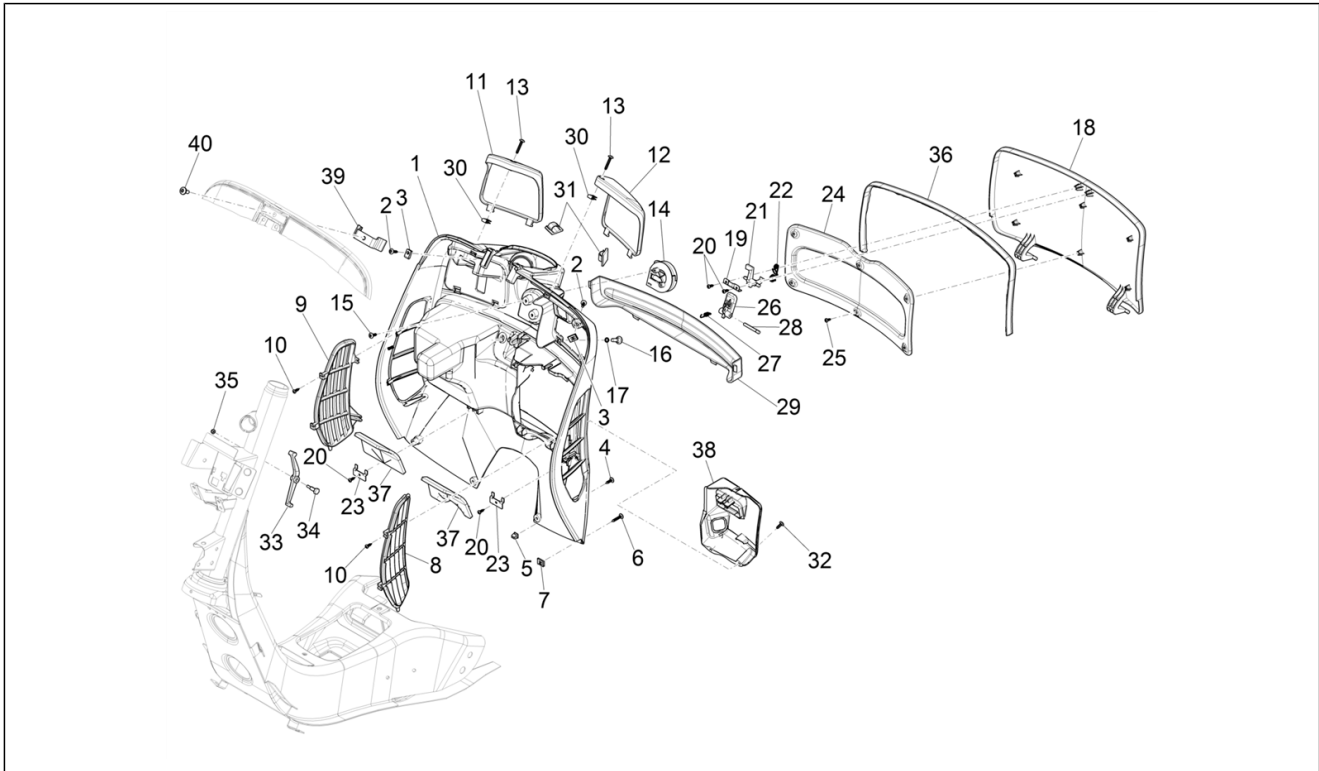

Group	Frame - Plastic parts - Coachwork
Code	02.30
Description	Front glove-box - Knee-guard panel
Service	1

Pos.	Code	Description	Qty	Variants
23	257614	Door fixing bracket	2	
24	577468	Counter flap	1	
25	297498	Self tapping screw	3	
26	577861	Lever	1	
27	577399	Spring	1	
28	577400	Pin	1	
29	577447	Rim	1	
30	CM017406	Plate	2	
31	577594	Spring clamp	2	
32	CM178601	Self tapping screw D4.2x16	2	
33	299972	Special screw	1	
34	577453	Lock lever	1	
35	577620	Self locking nut	1	
36	CM006311	Flap packing	1	
37	620693	Sound proof panel	2	
38	1B001752	Top box cover	1	
39	1B005869	plate	1	
40	CM179301	Screw M6x16	1