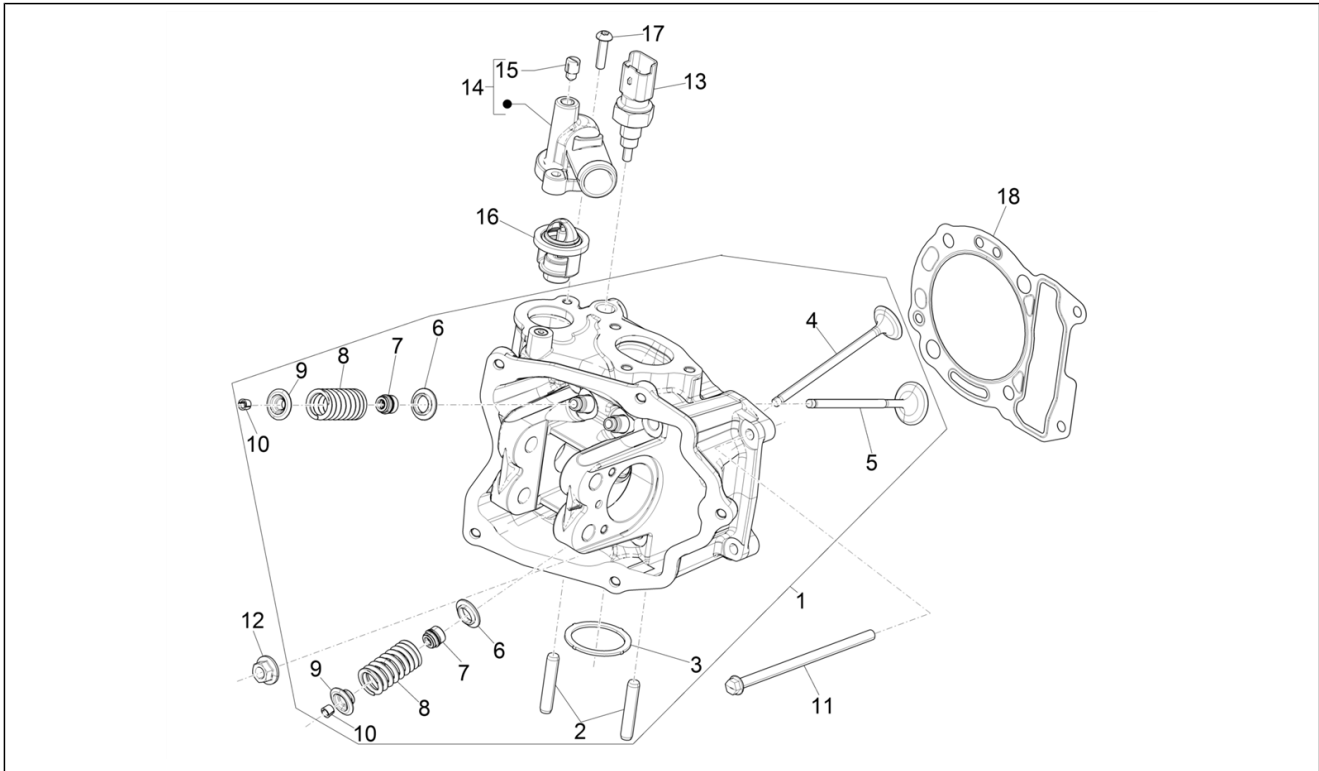

Group	Engine
Code	01.10
Description	Cylinder head unit - Valve
Service	1

Pos.	Code	Description	Qty	Variants
1	1A0134325	Cylinder head assembly	1	
2	435629	Stud bolt M7	2	
3	480853	Exhaust pipe gasket	1	
4	1A014447	Exhaust valve $\varnothing$ 22.2 mm	2	
5	1A009730	Valve, in $\varnothing$ 25 mm	2	
6	483711	Lower cap	4	
7	436438	Valve gasket ring	4	
8	1A009718	Spring	4	
9	483914	Upper cap	4	
10	285846	Valve half-cone	8	
11	B016807	screw M6x112,5	2	
12	1A010537	Nut M8 x 1.25	4	
13	640485	Temperature gauge	1	
14	1A011220	Water outlet union	1	
15	1A011176	Bleed screw	1	
16	82831R5	Thermostat	1	
17	B016808	Torx Screw M5x20	2	
18	1A014002	Cylinder head gasket 0,3 mm	1