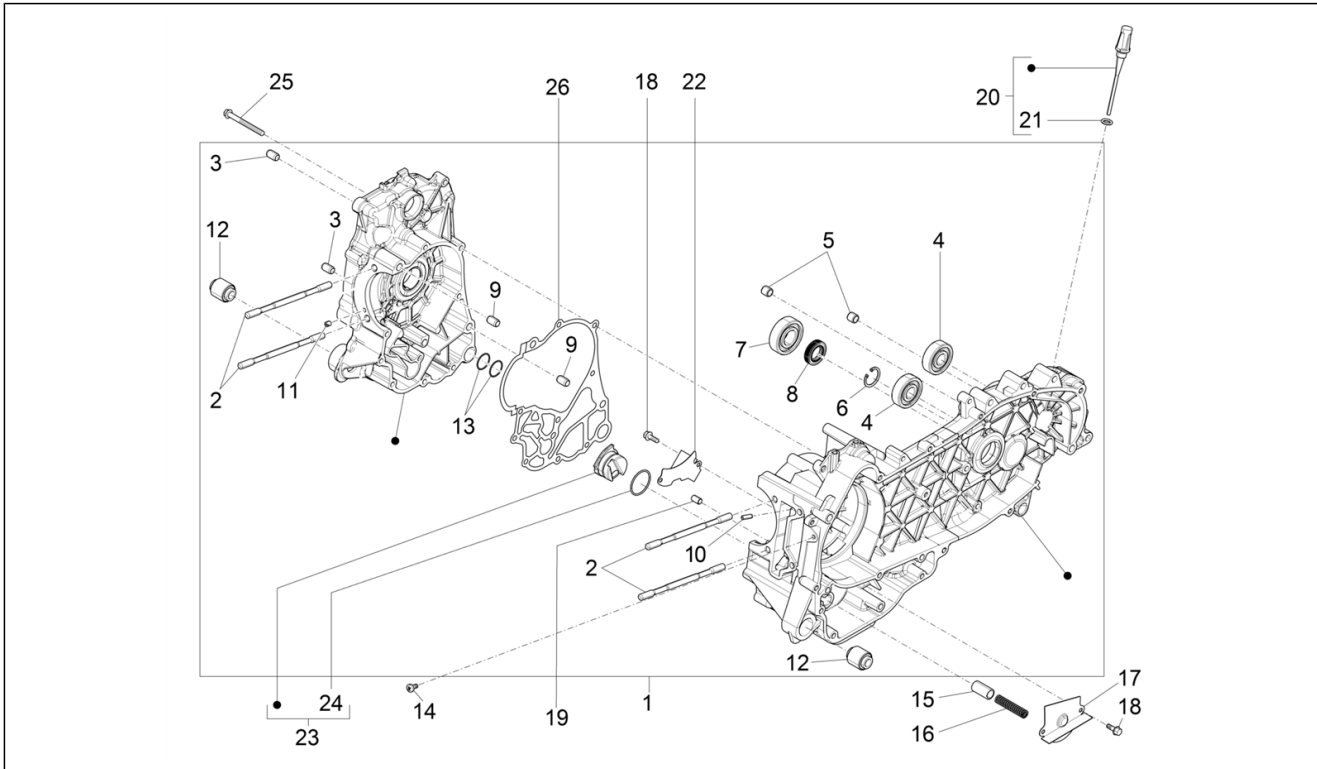

Group	Engine
Code	01.05
Description	Crankcase
Service	1

Pos.	Code	Description	Qty	Variants
1	1A01206301	Complete crankcase 1st cat.	1	
1	1A01206302	2nd cat. complete crankcase	1	
2	1A003628R	Stud bolt	4	
3	B015956	Pin d.9,5 h=15	2	
4	83018R	Radial ball bearing 15x42x13	2	
5	B015957	Locating dowel	2	
6	B015959	Circlip 25x26,9x1,2	1	
7	833701	Radial ball bearing 20x47x14	1	
8	82878R	Gasket ring 20-32-7	1	
9	B015956	Pin d.9,5 h=15	2	
10	484034	Nozzle	1	
11	844582	Nozzle D 1.1	1	
12	486081	Engine support silent-block	2	
13	273754	O-ring	2	
14	018575	Screw M5x10	1	
15	829661	Oil pressure valve	1	
16	485655	Spring	1	
17	483767	Lower oil bulkhead	1	
18	830061	Screw w/ flange M5x16	4	
19	277916	Locating dowel Ø7,5x12	1	
20	832130	Complete oil level dipstick	1	
21	827085	Gasket ring 14,43x9,19x2,62	1	
22	485047	Upper oil bulkhead	1	
23	845861	Filter door insert	1	
24	431065	Gasket	1	
25	B016425	Screw w/ flange M6x60	10	
26	875111	Gasket	1