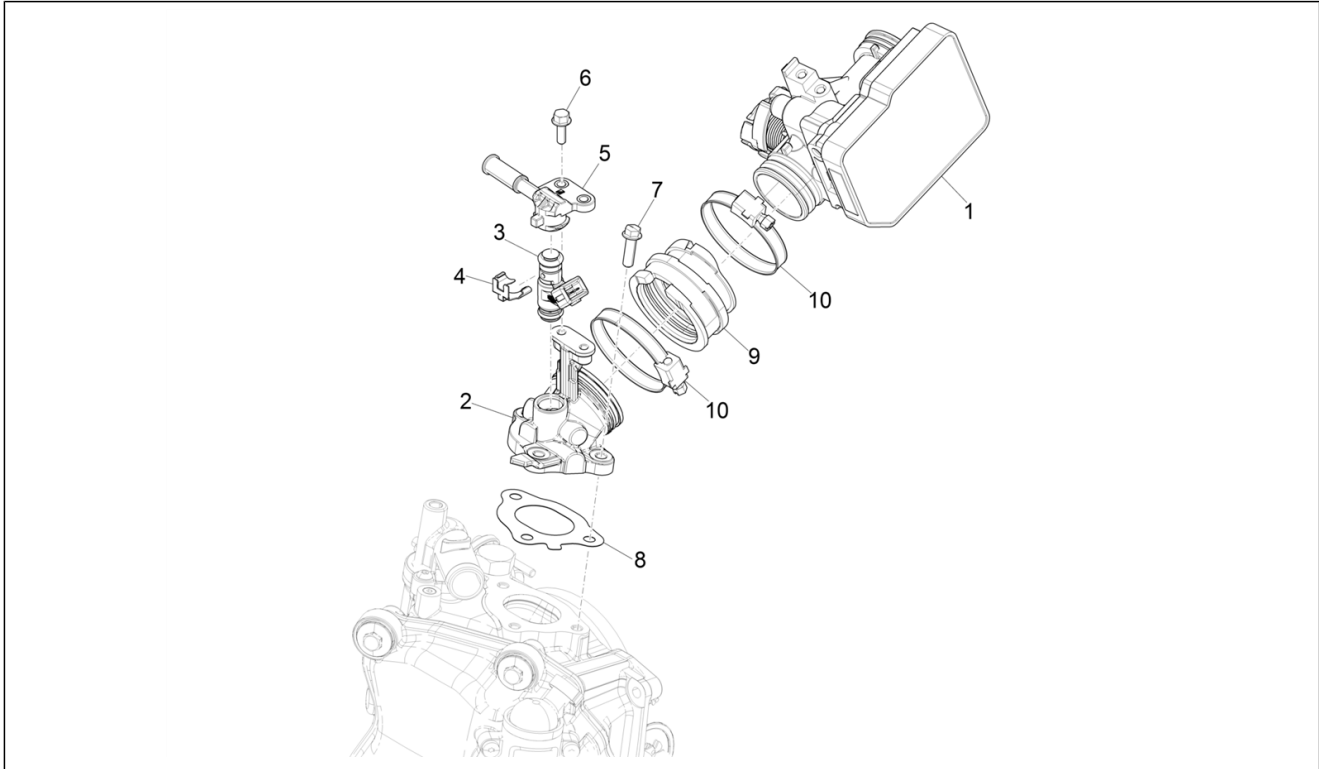

Group	Engine
Code	01.36
Description	Throttle body - Injector - Induction joint
Service	1

Pos.	Code	Description	Qty	Variants
1	CM2917045	Throttle body with E.C.U.	1	Model version:Supertech[T] Colour:98/A Black Competition[98/A] Country:europa[EU] Model version:Supertech[T] Colour:Grey mouse - 715/C[715/C] Country:europa[EU]
1	CM291701	Throttle body with E.C.U.	1	Model version:Basic version[B] Colour:Black 94[94] Country:GSO Version[GSO] Model version:Basic version[B] Colour:Yellow 983/A[983/A] Country:GSO Version[GSO] Model version:Basic version[B] Colour:White 544[544] Country:europa[EU] Model version:Basic version[B] Colour:Black 94[94] Country:europa[EU] Model version:Basic version[B] Colour:Dragon Red 894[894] Country:europa[EU] Model version:"NOTTE" Version [N] Colour:Matt Black 99/C[99/C] Country:europa[EU] Model version:Basic version[B] Colour:Yellow 983/A[983/A] Country:europa[EU] Model version:"Sport" version[SP] Colour:Matt grey 707/C[707/C] Country:europa[EU] Model version:Basic version[B] Colour:White 544[544] Country:GSO Version[GSO] Model version:Basic version[B] Colour:Dragon Red 894[894] Country:GSO Version[GSO] Model version:"Sport" version[SP]