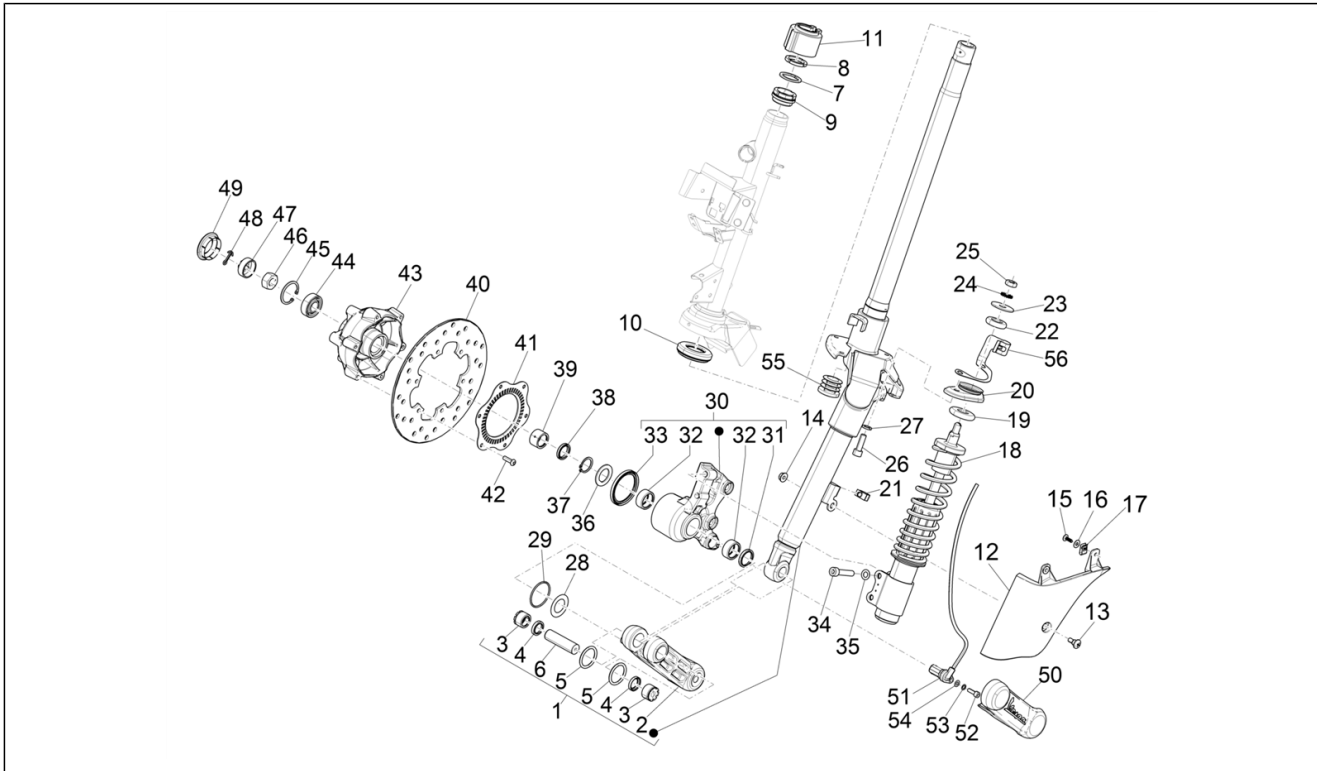

Group	Suspensions - Wheels
Code	04.02
Description	Fork/steering tube - Steering bearing unit
Service	1

Pos.	Code	Description	Qty	Variants
				Model version:Basic version[B] Colour:Dragon Red 894[894] Country:GSO Version[GSO] Model version:"Sport" version[SP] Colour:Matt grey 707/C[707/C] Country:GSO Version[GSO] Model version:"Sport" version[SP] Colour:Matte line blue 297/A[297/A] Country:GSO Version[GSO] Model version:Supertech[T] Colour:98/A Black Competition[98/A] Country:europe[EU] Model version:Supertech[T] Colour:Grey mouse - 715/C[715/C] Country:europe[EU] Model version:"Sport" version[SP] Colour:Matte line blue 297/A[297/A] Country:europe[EU]
51	1D0001275	ABS sensor	1	
52	880285	Torx Screw	2	
53	006975	Washer Ø5,3xØ10x0,5	2	
54	669282	Flat washer	2	
55	601026	Cover	1	
56	1C001228	Brake pipe support bracket	1