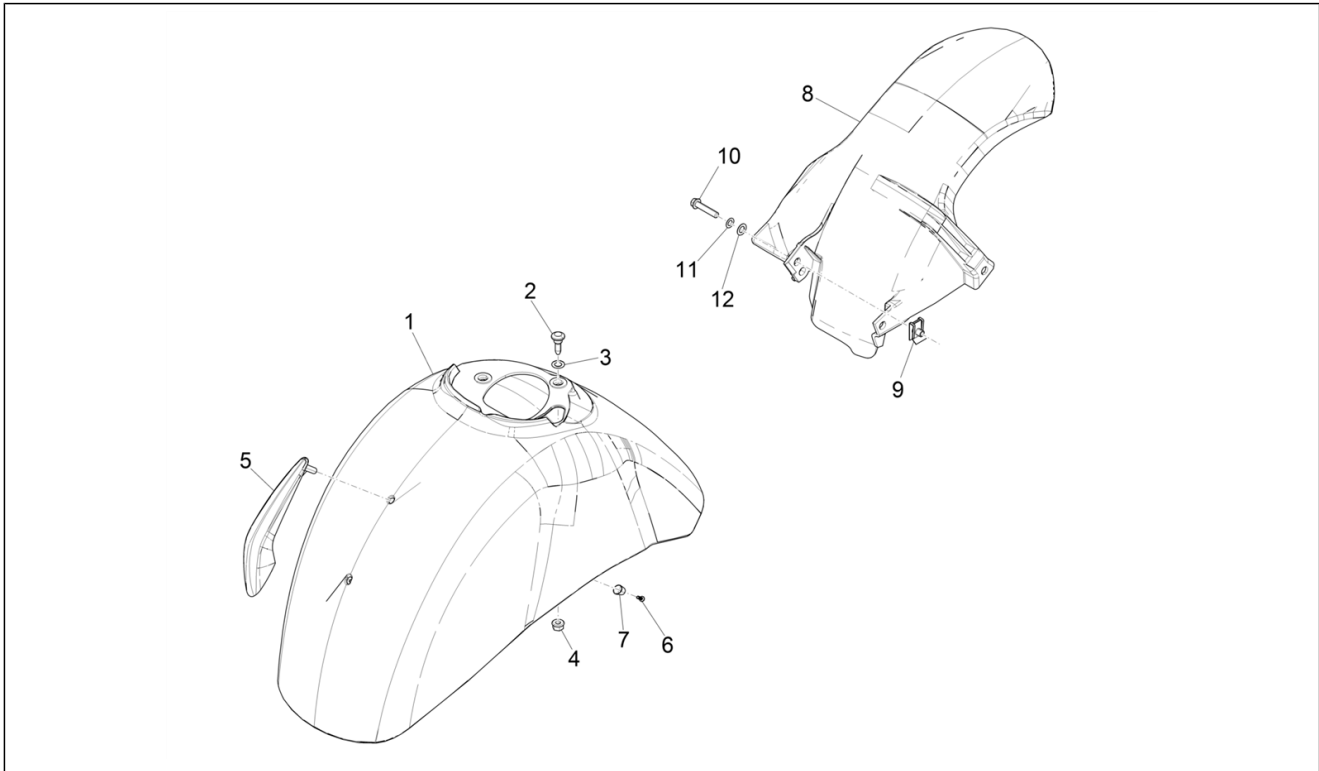

Group	Frame - Plastic parts - Coachwork
Code	02.33
Description	Wheel huosing - Mudguard
Service	1

Pos.	Code	Description	Qty	Variants
				Country:GSO Version[GSO] Model version:Version "Racing 60'S"[RS60] Colour:White 544[544] Country:europa[EU]
1	65102900R7	Front mudguard	1	Model version:Basic version[B] Colour:Dragon Red 894[894] Country:europa[EU] Model version:Basic version[B] Colour:Dragon Red 894[894] Country:GSO Version[GSO]
1	6510295090	Front mudguard	1	Model version:Basic version[B] Colour:Black 94[94] Country:GSO Version[GSO] Model version:Basic version[B] Colour:Black 94[94] Country:europa[EU]
1	651029	Front mudguard	1	
2	648294	Screw with shank M6x25	3	
3	709047	Spring washer	3	
4	288245	Self locking nut M6	3	
5	CM3071029	Mudguard crest	1	Model version:"NOTTE" Version [N] Colour:Matt Black 99/C[99/C] Country:europa[EU]
5	1B005785	Mudguard crest	1	Model version:Basic version[B] Colour:Black 94[94] Country:GSO Version[GSO] Model version:Basic version[B] Colour: Yellow 983/A[983/A] Country:GSO Version[GSO] Model version:Basic version[B] Colour:White 544[544] Country:europa[EU] Model version:Basic version[B] Colour:Black 94[94] Country:europa[EU]