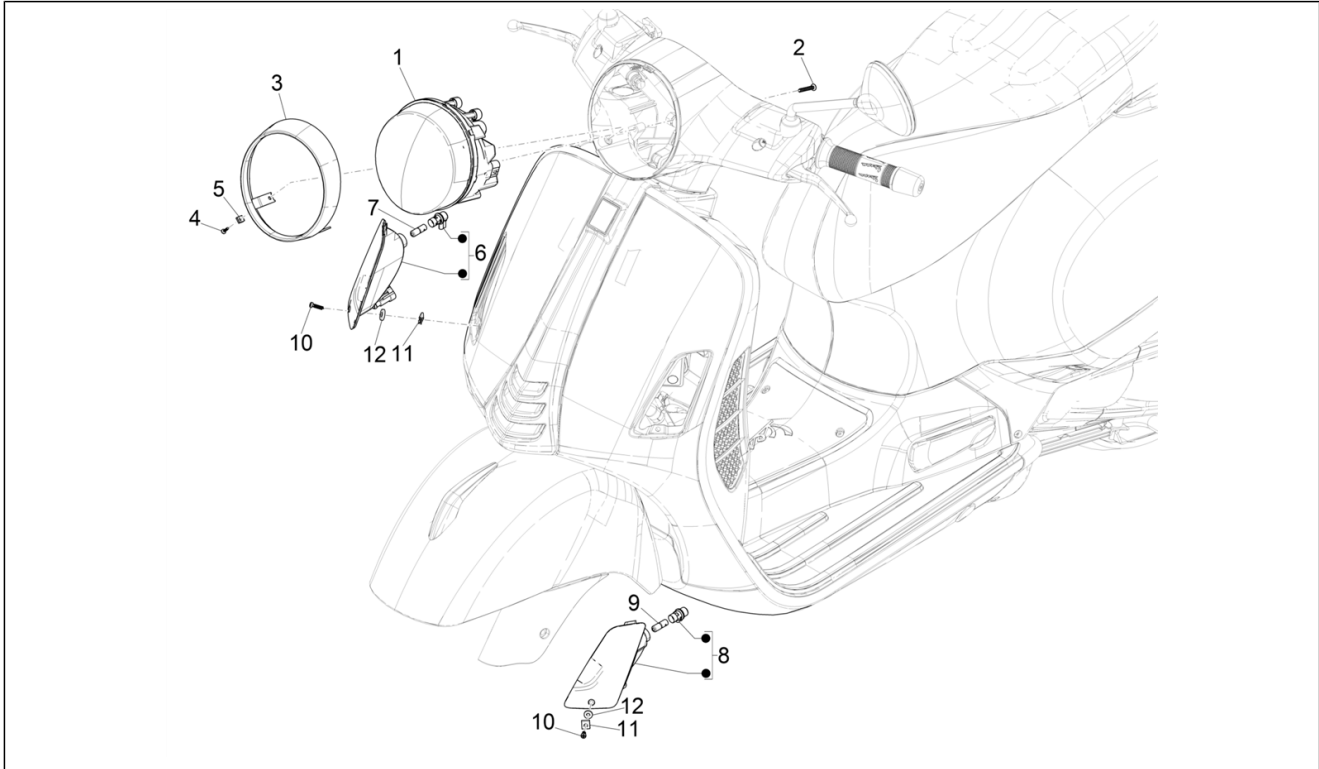

Group	Electrical system
Code	06.03
Description	Front headlamps - Turn signal lamps
Service	1

Pos.	Code	Description	Qty	Variants
1	1D003004	Complete front headlight	1	
1	1D002559	Complete front headlight	1	
2	296458	Self tapping screw L=35 mm	4	
3	1B007793	Headlight frame	1	Model version:Version "Racing 60'S"[RS60] Colour:White 544[544] Country:europe[EU] Model version:Version "Racing 60'S"[RS60] Colour:VY - 349/A VERDE Met.[VY] Country:europe[EU]
3	CM3073029	Headlight frame	1	Model version:"NOTTE" Version [N] Colour:Matt Black 99/C[99/C] Country:europe[EU]
3	1B005763	Headlight frame	1	Model version:Basic version[B] Colour:Black 94[94] Country:GSO Version[GSO] Model version:Basic version[B] Colour: Yellow 983/A[983/A] Country:GSO Version[GSO] Model version:Basic version[B] Colour:White 544[544] Country:europe[EU] Model version:Basic version[B] Colour:Black 94[94] Country:europe[EU] Model version:Basic version[B] Colour:Dragon Red 894[894] Country:europe[EU] Model version:Basic version[B] Colour: Yellow 983/A[983/A] Country:europe[EU] Model version:"Sport" version[SP] Colour:Matt grey 707/C[707/C] Country:europe[EU] Model version:Basic version[B] Colour:White 544[544] Country:GSO Version[GSO]