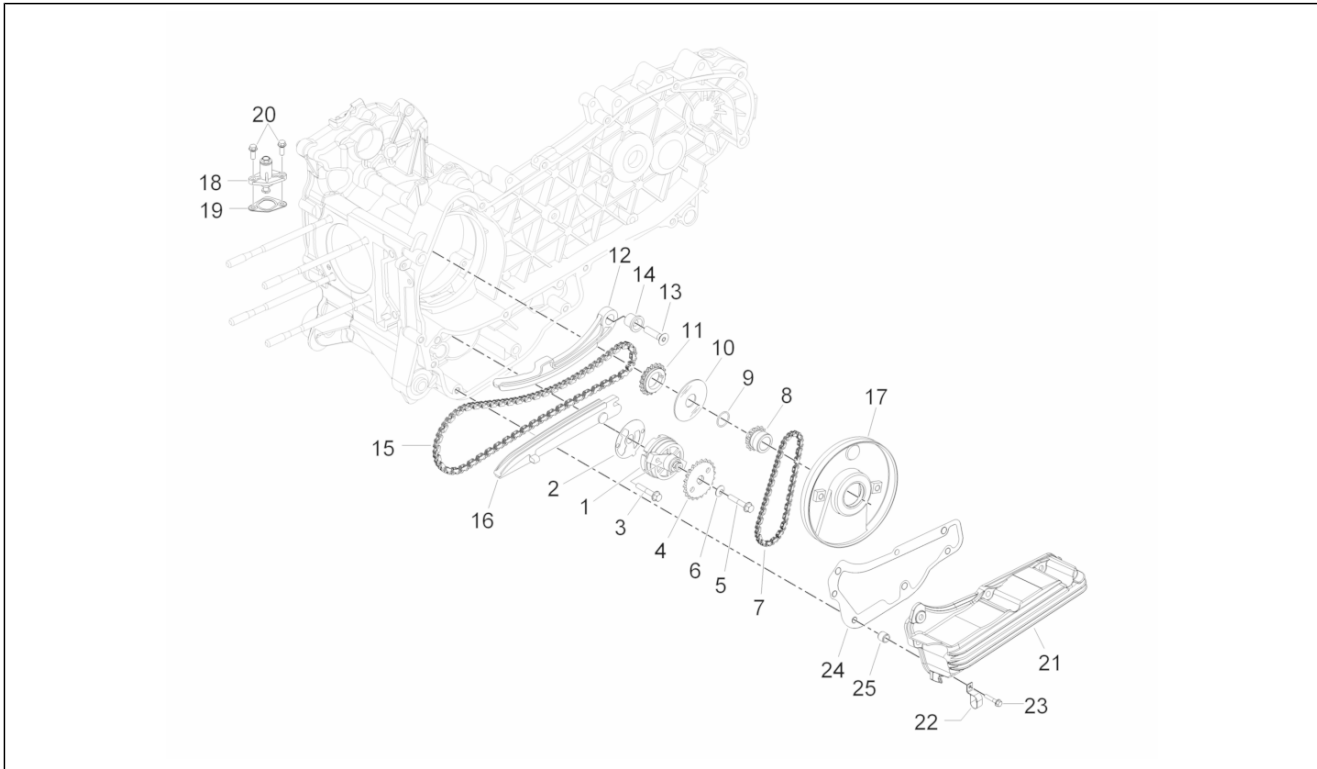

Group	Engine
Code	01.18
Description	Oil pump
Service	1

Pos.	Code	Description	Qty	Variants
1	82948R	Oil pump assembly	1	
2	847929	Carter-oil pump gasket	1	
3	829593	Screw w/ flange M5x35	2	
4	287913	Oil pump gear	1	
5	B016426	Screw w/ flange M6x14	1	
6	436695	Belleville spring $\varnothing 6,4 \times \varnothing 20 \times 2$	1	
7	82649R	Oil pump chain	1	
8	82783R	Oil pump control pinion	1	
9	825952	O-Ring seal ring	1	
10	483918	Oil seal washer	1	
11	82782R	Timing chain pinion	1	
12	1A011207	Chain tensioner rod	1	
13	B016774	Flanged hexagon screw M6x25	1	
14	485868	Chain tensioner rod spacer	1	
15	82723R	Camshaft chain	1	
16	1A005928	Fixed pad	1	
17	847116	Timing system cover	1	
18	847277	Complete chain tensioner	1	
19	847928	Cylinder/chain tensioner gasket	1	
20	B016777	Screw w/ flange M6x16	2	
21	1A012834	Motor oil cup	1	
22	564629	Hose clamp	1	
23	B016792	Screw w/ flange M6x30	7	
24	846098	Gasket	1	
25	277916	Locating dowel $\varnothing 7,5 \times 12$	3