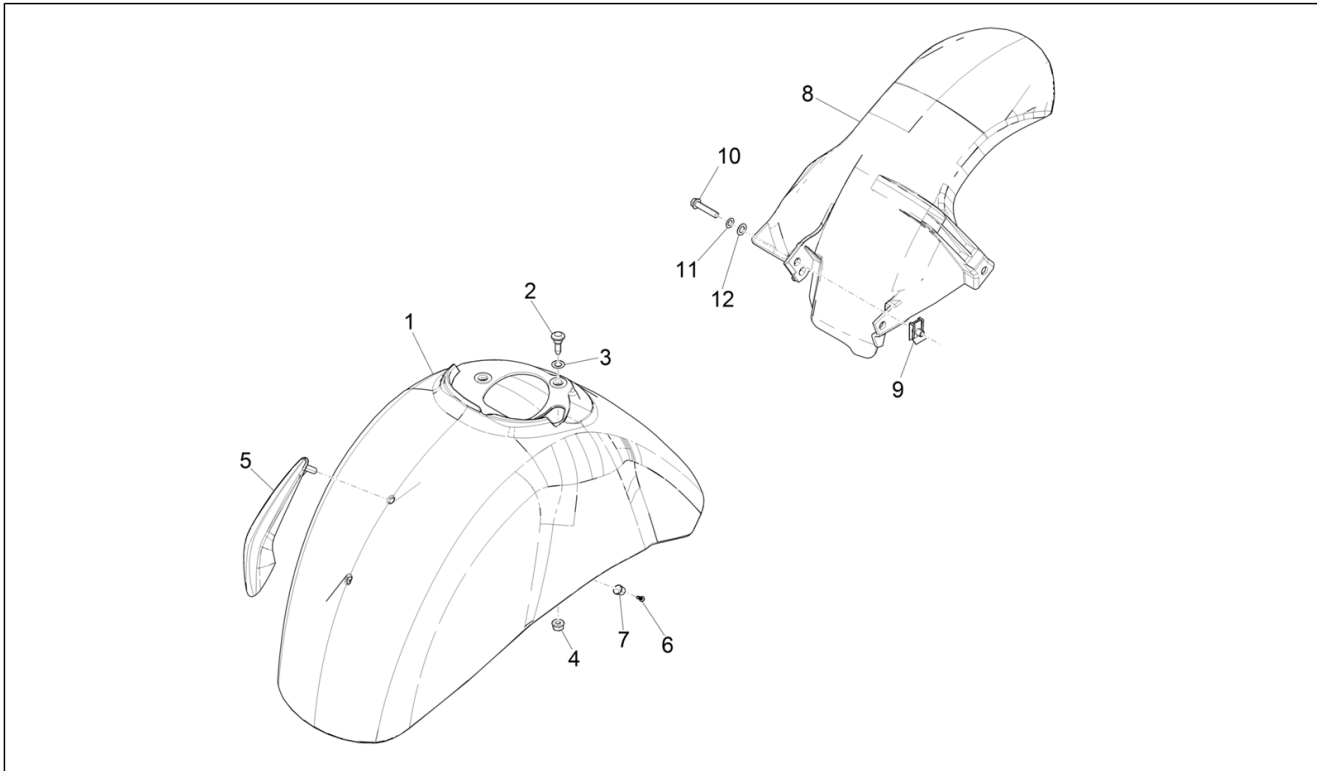

Group	Frame - Plastic parts - Coachwork
Code	02.33
Description	Wheel huosing - Mudguard
Service	1

Pos.	Code	Description	Qty	Variants
1	65102900VY	Front mudguard	1	Model version:Version "Racing 60'S"[RS60] Colour:VY - 349/A VERDE Met.[VY] Country:europa[EU]
1	65102900NV	Front mudguard	1	Model version:"NOTTE" Version [N] Colour:Matt Black 99/C[99/C] Country:europa[EU]
1	65102900XN2	Front mudguard	1	Model version:Supertech[T] Colour:98/A Black Competition[98/A] Country:europa[EU]
1	65102900HT	Front mudguard	1	Model version:Supertech[T] Colour:Grey mouse - 715/C[715/C] Country:europa[EU]
1	65102900D03	Front mudguard	1	Model version:"Sport" version[SP] Colour:Matte line blue 297/A[297/A] Country:GSO Version[GSO] Model version:"Sport" version[SP] Colour:Matte line blue 297/A[297/A] Country:europa[EU]
1	65102900HQ	Front mudguard	1	Model version:"Sport" version[SP] Colour:Matt grey 707/C[707/C] Country:europa[EU] Model version:"Sport" version[SP] Colour:Matt grey 707/C[707/C] Country:GSO Version[GSO]
1	65102900LD	Front mudguard	1	Model version:Basic version[B] Colour: Yellow 983/A[983/A] Country:GSO Version[GSO] Model version:Basic version[B] Colour: Yellow 983/A[983/A] Country:europa[EU]
1	65102900BR	Front mudguard	1	Model version:Basic version[B] Colour:White 544[544] Country:europa[EU] Model version:Basic version[B] Colour:White 544[544]