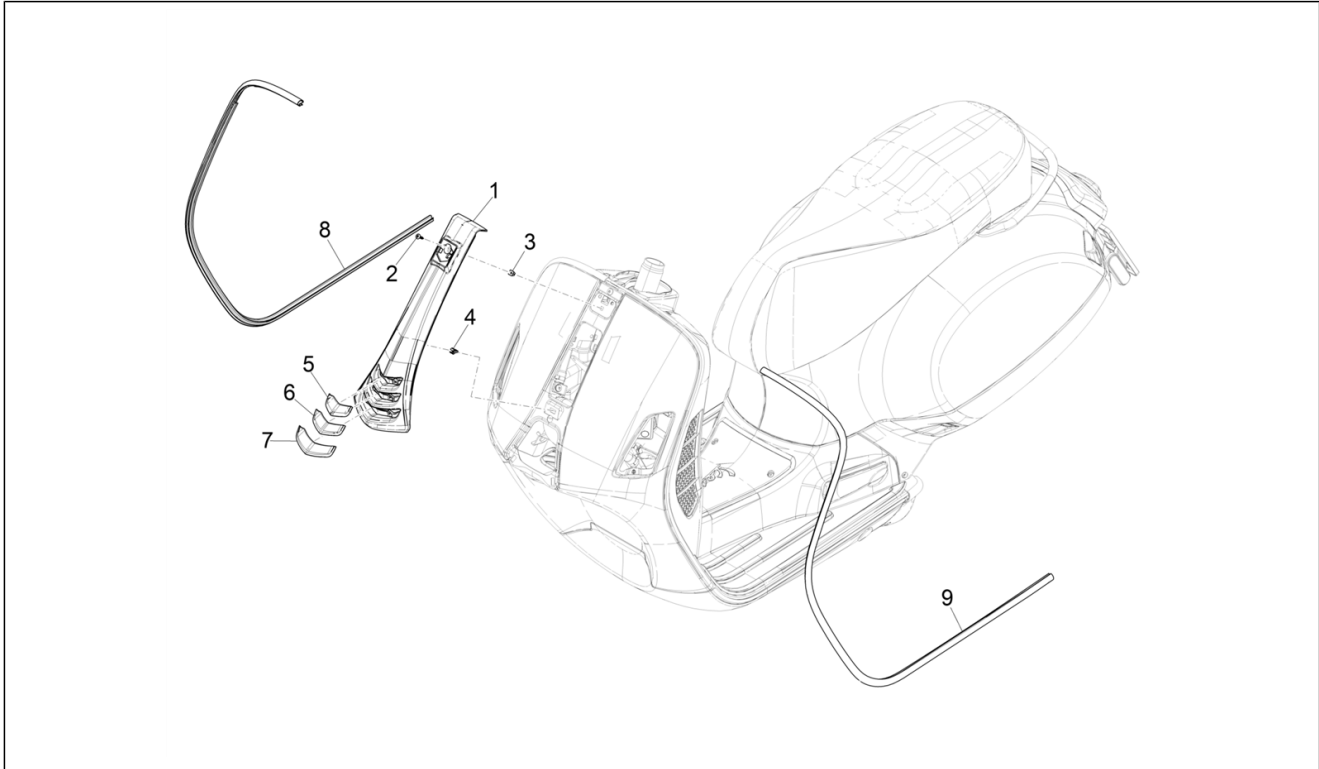

Group	Frame - Plastic parts - Coachwork
Code	02.26
Description	Front shield
Service	1

Pos.	Code	Description	Qty	Variants
				Country:europa[EU] Model version:"Sport" version[SP] Colour:Matt grey 707/C[707/C] Country:GSO Version[GSO] Model version:"Sport" version[SP] Colour:Matte line blue 297/A[297/A] Country:GSO Version[GSO] Model version:"Sport" version[SP] Colour:Matte line blue 297/A[297/A] Country:europa[EU]
6	1B005776000K1	Intermediate decoration	1	Model version:Basic version[B] Colour:Black 94[94] Country:GSO Version[GSO] Model version:Basic version[B] Colour:Yellow 983/A[983/A] Country:GSO Version[GSO] Model version:Basic version[B] Colour:White 544[544] Country:europa[EU] Model version:Basic version[B] Colour:Black 94[94] Country:europa[EU] Model version:Basic version[B] Colour:Dragon Red 894[894] Country:europa[EU] Model version:Basic version[B] Colour:Yellow 983/A[983/A] Country:europa[EU] Model version:Basic version[B] Colour:White 544[544] Country:GSO Version[GSO] Model version:Basic version[B] Colour:Dragon Red 894[894] Country:GSO Version[GSO]
7	1B00577700090	Lower emblem	1	Model version:"NOTTE" Version [N] Colour:Matt Black 99/C[99/C] Country:europa[EU]