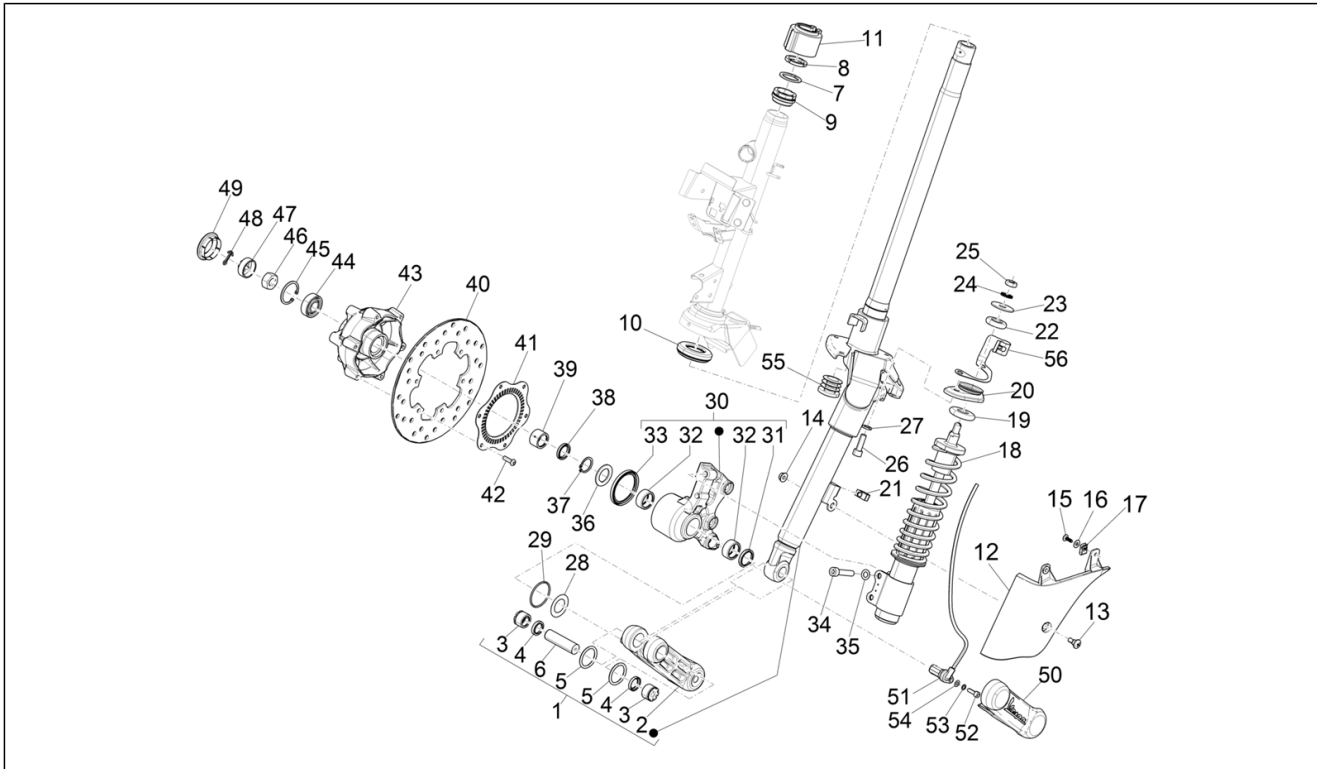

Group	Suspensions - Wheels
Code	04.02
Description	Fork/steering tube - Steering bearing unit
Service	1

Pos.	Code	Description	Qty	Variants
1	1C0025285	Steering tube complete with arm	1	
2	6483975	Suspension arm with I.P.	1	
3	198513	Roller cage	2	
4	119219	Gasket ring	2	
5	006731	Gasket	2	
6	177451	Piston pin	1	
7	650075	Lower steering bearing	1	
8	650693	Upper thrust ring	1	
9	582787	Washer of the steering	1	
10	0111094	Steering tube ring nut	1	
11	582828	Collar	1	
12	1C001153	Front suspension cover	1	
13	CM179301	Screw M6x16	1	
14	288245	Self locking nut M6	1	
15	259349	Screw M4,2x13	2	
16	012528	Washer	2	
17	CM017410	Spring plate	2	
18	1C003861R	Complete front shock absorber	1	Model version:"NOTTE" Version [N] Colour:Matt Black 99/C[99/C] Country:europa[EU]
18	1C004497	Complete front shock absorber	1	Model version:Supertech[T] Colour:98/A Black Competition[98/A] Country:europa[EU] Model version:Supertech[T] Colour:Grey mouse - 715/C[715/C] Country:europa[EU]
18	1C004529R	Complete front shock absorber	1	Model version:Basic version[B] Colour:Black 94[94] Country:GSO Version[GSO] Model version:Basic version[B] Colour: Yellow 983/A[983/A]