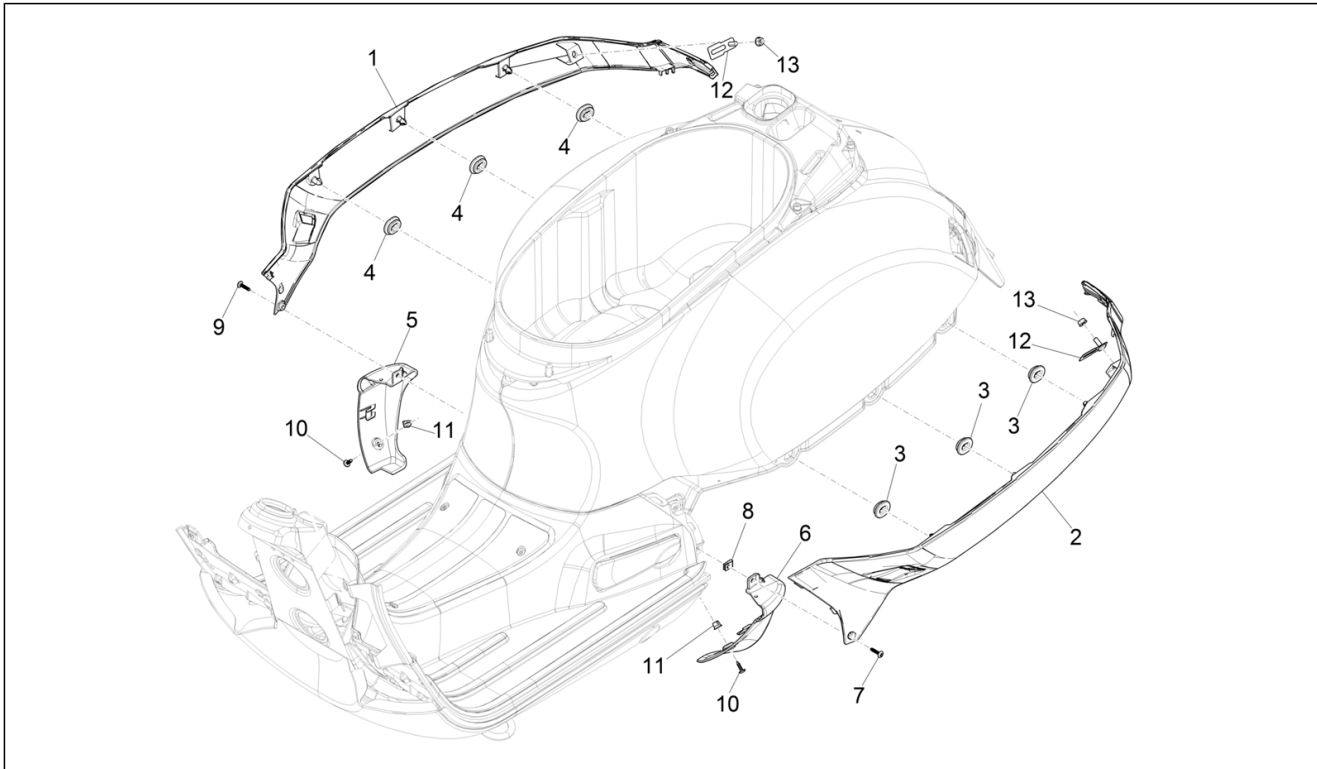

Group	Frame - Plastic parts - Coachwork
Code	02.32
Description	Side cover - Spoiler
Service	1

Pos.	Code	Description	Qty	Variants
1	1B005787000BR	Right side cover	1	Country:europa[EU] Model version:Basic version[B] Colour:White 544[544] Country:europa[EU] Model version:Basic version[B] Colour:White 544[544] Country:GSO Version[GSO] Model version:Version "Racing 60'S"[RS60] Colour:White 544[544] Country:europa[EU]
1	1B005787000R7	Right side cover	1	Model version:Basic version[B] Colour:Dragon Red 894[894] Country:europa[EU] Model version:Basic version[B] Colour:Dragon Red 894[894] Country:GSO Version[GSO]
1	1B005787	Right side cover raw (unpainted)	1	
2	1B005786000VY	Left side cover	1	Model version:Version "Racing 60'S"[RS60] Colour:VY - 349/A VERDE Met.[VY] Country:europa[EU]
2	1B005786000NV	Left side cover	1	Model version:"NOTTE" Version [N] Colour:Matt Black 99/C[99/C] Country:europa[EU]
2	1B005786000HT	Left side cover	1	Model version:Supertech[T] Colour:Grey mouse - 715/C[715/C] Country:europa[EU]
2	1B005786000XN2	Left side cover	1	Model version:Supertech[T] Colour:98/A Black Competition[98/A] Country:europa[EU]
2	1B005786000D03	Left side cover	1	Model version:"Sport" version[SP] Colour:Matte line blue 297/A[297/A] Country:GSO Version[GSO] Model version:"Sport" version[SP] Colour:Matte line blue 297/A[297/A] Country:europa[EU]