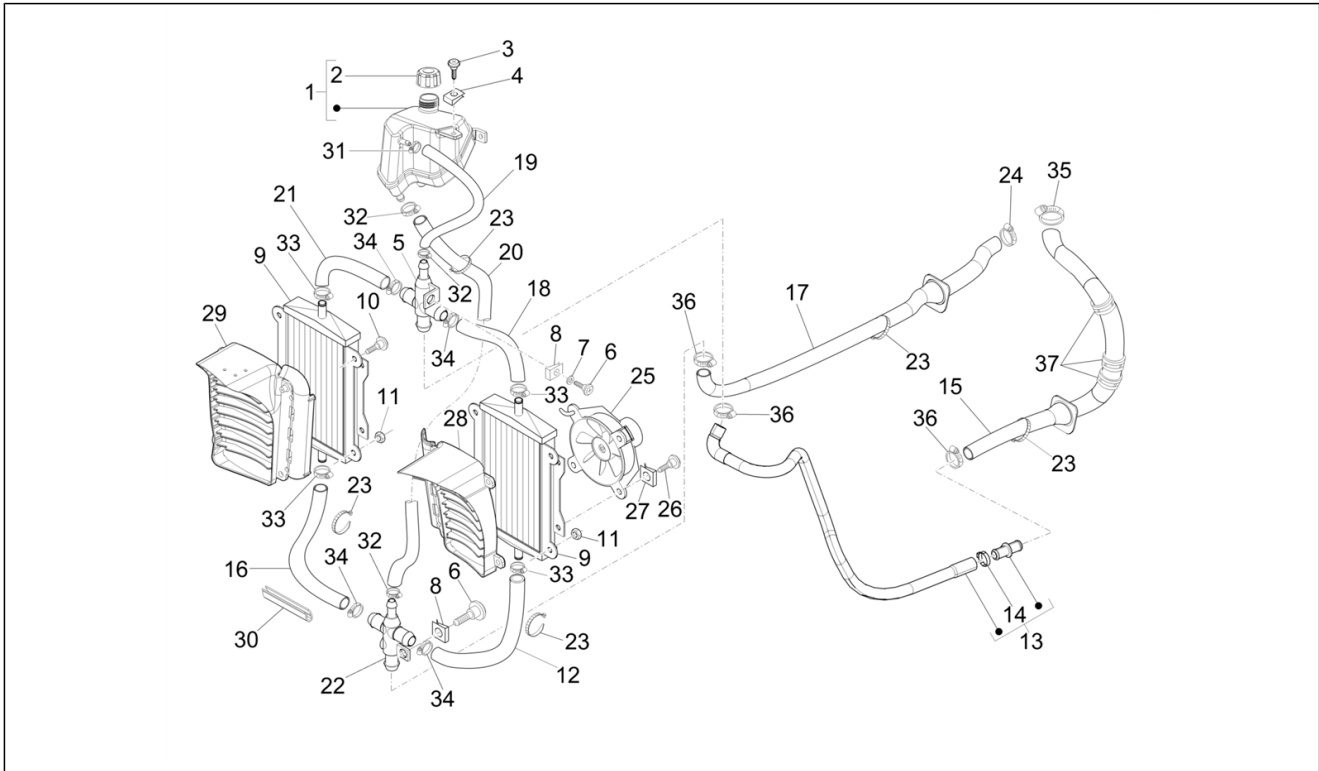

Group	Frame - Plastic parts - Coachwork
Code	02.55
Description	Cooling system
Service	1

Pos.	Code	Description	Qty	Variants
29	622839	Right air duct	1	
30	CM077703	Guard	1	
31	CM001902	Hose clamp	1	
32	CM001904	Hose clamp	3	
33	CM001905	Hose clamp	4	
34	CM001907	Hose clamp	4	
35	CM001908	Hose clamp	1	
36	CM001915	Hose clamp	3	
37	CM006903	Pipes/cables retainer spring	3