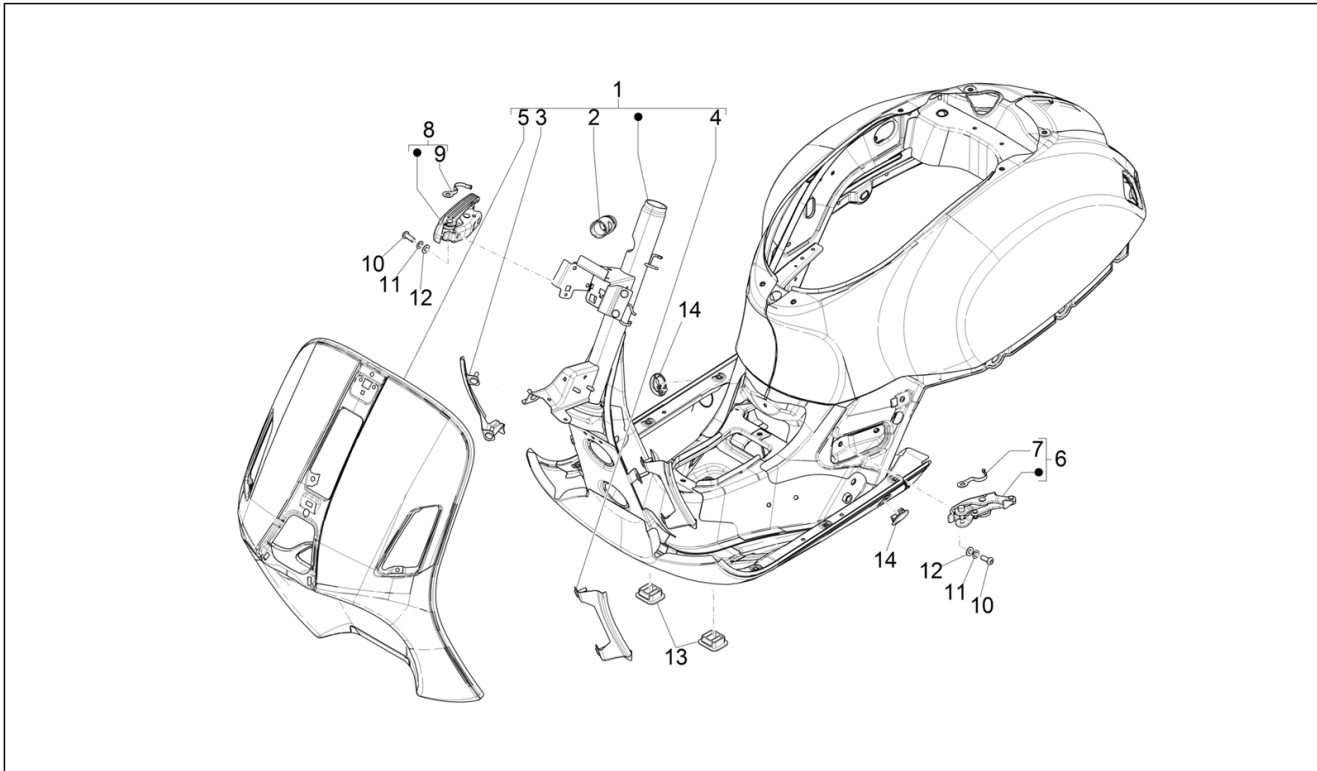

Group	Frame - Plastic parts - Coachwork
Code	02.01
Description	Frame/bodywork
Service	1

Pos.	Code	Description	Qty	Variants
1	1B005757500VY	Painted body with u.p.	1	Model version:Version "Racing 60'S"[RS60] Colour:VY - 349/A VERDE Met.[VY] Country:europa[EU]
1	1B005757000NV	Body with U.P., painted	1	Model version:"NOTTE" Version [N] Colour:Matt Black 99/C[99/C] Country:europa[EU]
1	1B005757500D03	Body with U.P., painted	1	Model version:"Sport" version[SP] Colour:Matte line blue 297/A[297/A] Country:GSO Version[GSO] Model version:"Sport" version[SP] Colour:Matte line blue 297/A[297/A] Country:europa[EU]
1	1B005757500HQ	Body with U.P., painted	1	Model version:"Sport" version[SP] Colour:Matt grey 707/C[707/C] Country:europa[EU] Model version:"Sport" version[SP] Colour:Matt grey 707/C[707/C] Country:GSO Version[GSO]
1	1B005757500HT	Body with U.P., painted	1	Model version:Supertech[T] Colour:Grey mouse - 715/C[715/C] Country:europa[EU]
1	1B005757500LD	Body with U.P., painted	1	Model version:Basic version[B] Colour: Yellow 983/A[983/A] Country:GSO Version[GSO] Model version:Basic version[B] Colour: Yellow 983/A[983/A] Country:europa[EU]
1	1B005757500XN2	Body with U.P., painted	1	Model version:Supertech[T] Colour:98/A Black Competition[98/A] Country:europa[EU]
1	1B00575750090	Body with U.P., painted	1	Model version:Basic version[B] Colour:Black 94[94] Country:GSO Version[GSO] Model version:Basic version[B] Colour:Black 94[94]