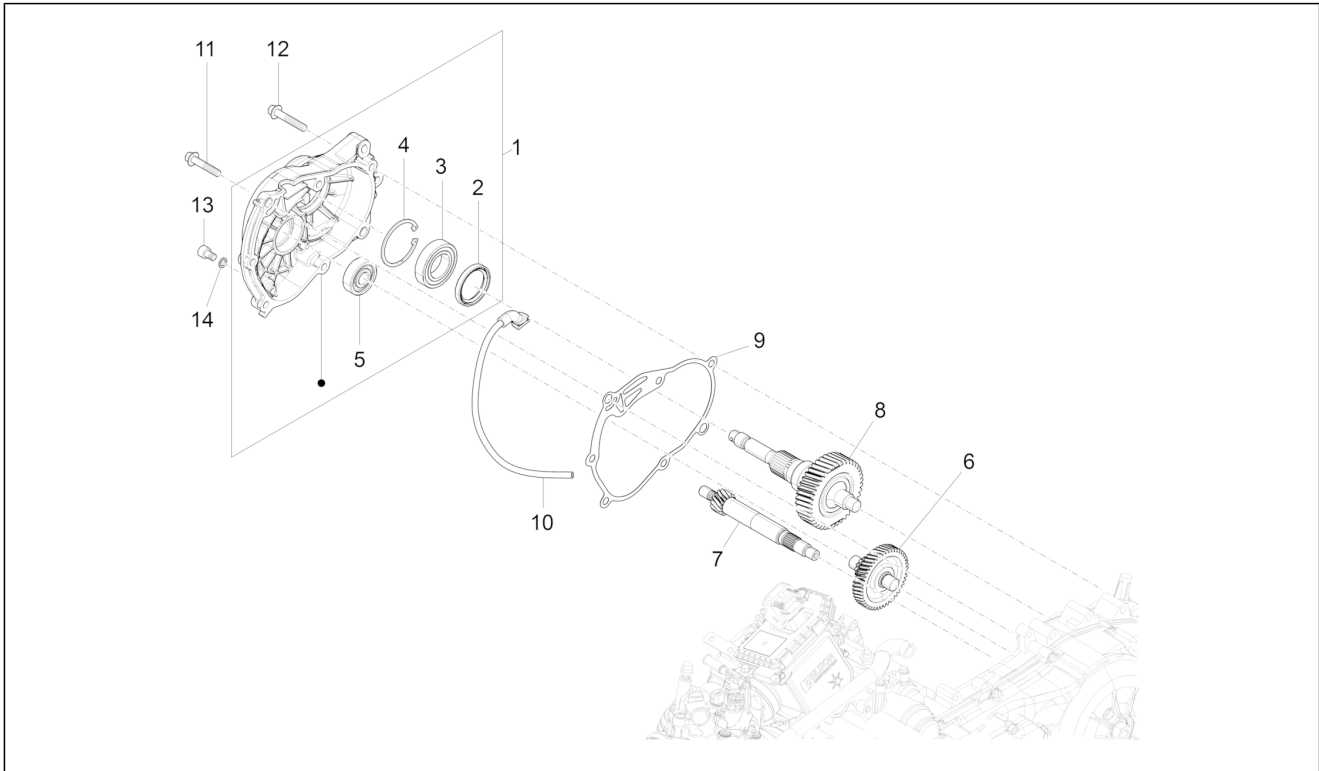

Group	Engine
Code	01.25
Description	Reduction unit
Service	1

Pos.	Code	Description	Qty	Variants
1	8481875	Side cover	1	
2	83082R	Gasket ring 38x50x7	1	
3	1A005376R	Bearing 30.55.13	1	
4	829206	Circlip	1	
5	83018R	Radial ball bearing 15x42x13	1	
6	8410015	Transmission shaft Z=21/50	1	
7	8738755	Driven pulley shaft z 15 Z=14	1	
8	1A0116235	Rear wheel axle	1	
9	847931	Gasket	1	
10	CM162202	Reduction unit breather pipe assembly	1	
11	B016806	Screw w/ flange M8x40	1	
12	B016805	Screw w/ flange M8x45	6	
13	269755	Hex socket screw M8x12	1	
14	485703	Washer 8.2x12x1	1