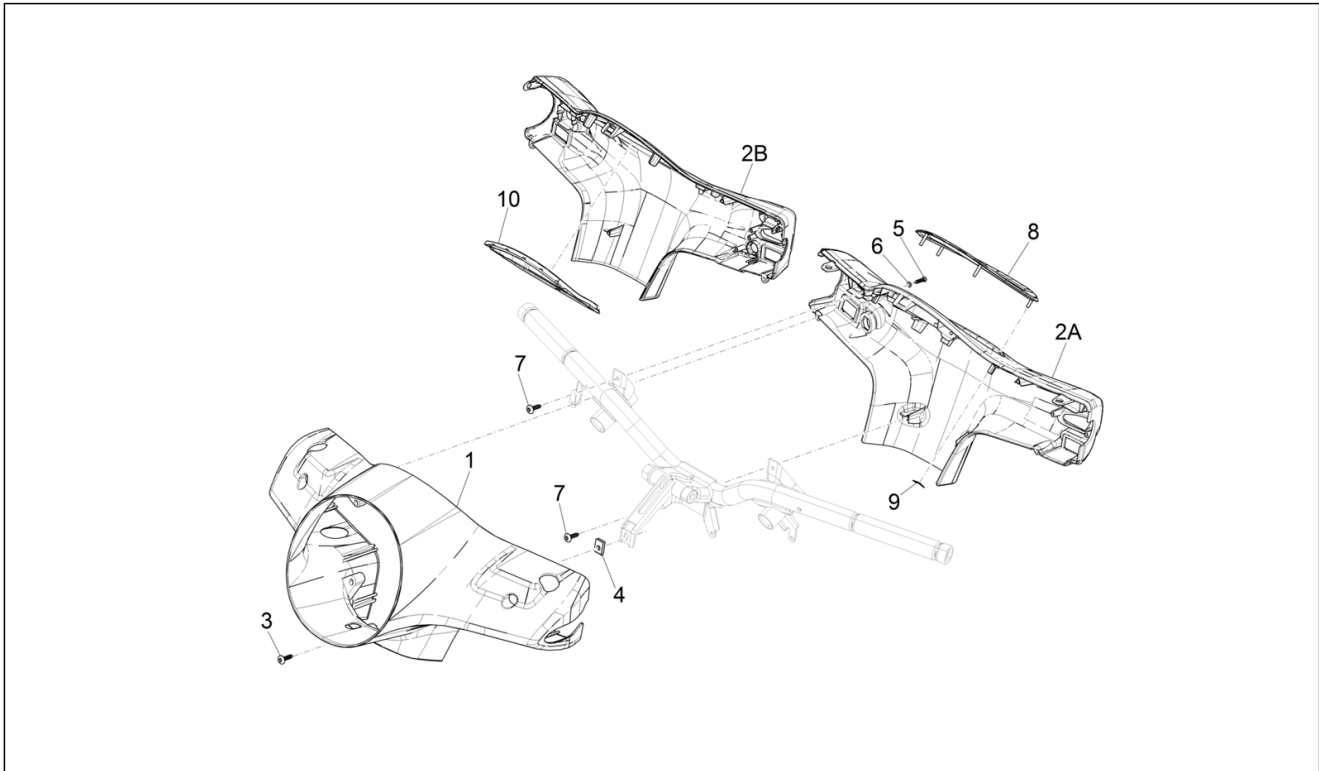

Group	Handlebars/Steering
Code	03.01
Description	Handlebars coverages
Service	1

Pos.	Code	Description	Qty	Variants
2B	1B005762000HT	Handlebar rear cover	1	Model version:Supertech[T] Colour:Grey mouse - 715/C[715/C] Country:europa[EU]
2B	1B005762000XN2	Rear handlebars cover	1	Model version:Supertech[T] Colour:98/A Black Competition[98/A] Country:europa[EU]
3	CM178604	Self-tap screw	1	
4	CM017409	Spring plate	1	
5	294678	Self tapping screw 3.5x16	2	
6	003053	Washer	2	
7	CM180701	Self tapping screw D4x16	4	
8	1B001096	Instrument panel frame	1	Model version:Basic version[B] Colour:Black 94[94] Country:GSO Version[GSO] Model version:Basic version[B] Colour:Yellow 983/A[983/A] Country:GSO Version[GSO] Model version:Basic version[B] Colour:White 544[544] Country:europa[EU] Model version:Basic version[B] Colour:Black 94[94] Country:europa[EU] Model version:Basic version[B] Colour:Dragon Red 894[894] Country:europa[EU] Model version:Basic version[B] Colour:Yellow 983/A[983/A] Country:europa[EU] Model version:"Sport" version[SP] Colour:Matt grey 707/C[707/C] Country:europa[EU] Model version:Basic version[B] Colour:White 544[544] Country:GSO Version[GSO]