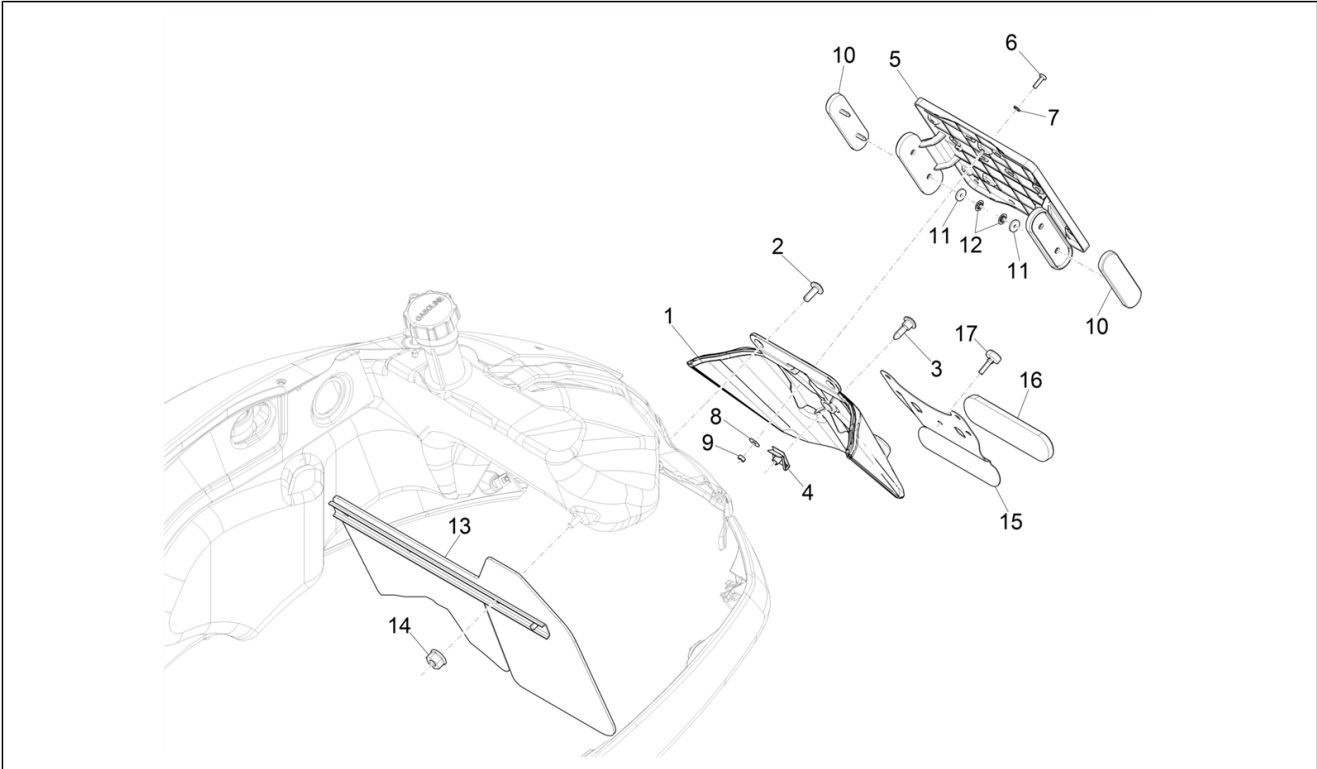

Group	Frame - Plastic parts - Coachwork
Code	02.37
Description	Rear cover - Splash guard
Service	1

Pos.	Code	Description	Qty	Variants
1	1B0057880000C	Rear splash guard	1	Model version:Basic version[B] Colour:Black 94[94] Country:GSO Version[GSO] Model version:Basic version[B] Colour: Yellow 983/A[983/A] Country:GSO Version[GSO] Model version:Basic version[B] Colour:White 544[544] Country:europa[EU] Model version:Basic version[B] Colour:Black 94[94] Country:europa[EU] Model version:Basic version[B] Colour:Dragon Red 894[894] Country:europa[EU] Model version:"NOTTE" Version [N] Colour:Matt Black 99/C[99/C] Country:europa[EU] Model version:Basic version[B] Colour: Yellow 983/A[983/A] Country:europa[EU] Model version:"Sport" version[SP] Colour:Matt grey 707/C[707/C] Country:europa[EU] Model version:Basic version[B] Colour:White 544[544] Country:GSO Version[GSO] Model version:Basic version[B] Colour:Dragon Red 894[894] Country:GSO Version[GSO] Model version:"Sport" version[SP] Colour:Matt grey 707/C[707/C] Country:GSO Version[GSO] Model version:"Sport" version[SP] Colour:Matte line blue 297/A[297/A] Country:GSO Version[GSO] Model version:Supertech[T] Colour:98/A Black Competition[98/A]