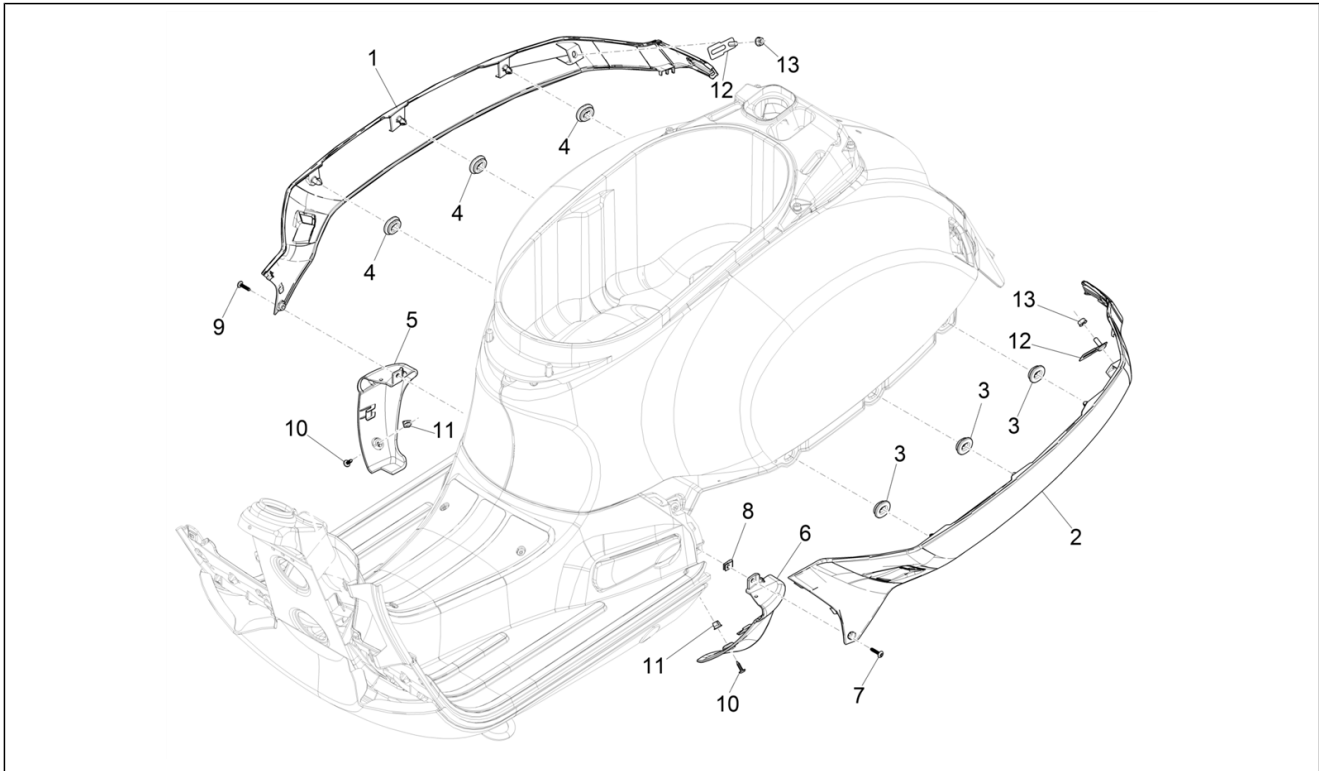

Group	Frame - Plastic parts - Coachwork
Code	02.32
Description	Side cover - Spoiler
Service	1

Pos.	Code	Description	Qty	Variants
2	1B005786000HQ	Left side cover	1	Model version:"Sport" version[SP] Colour:Matt grey 707/C[707/C] Country:europa[EU] Model version:"Sport" version[SP] Colour:Matt grey 707/C[707/C] Country:GSO Version[GSO]
2	1B005786000LD	Left side cover	1	Model version:Basic version[B] Colour:Yellow 983/A[983/A] Country:GSO Version[GSO] Model version:Basic version[B] Colour:Yellow 983/A[983/A] Country:europa[EU]
2	1B005786000R7	Left side cover	1	Model version:Basic version[B] Colour:Dragon Red 894[894] Country:europa[EU] Model version:Basic version[B] Colour:Dragon Red 894[894] Country:GSO Version[GSO]
2	1B00578600090	Left side cover	1	Model version:Basic version[B] Colour:Black 94[94] Country:GSO Version[GSO] Model version:Basic version[B] Colour:Black 94[94] Country:europa[EU]
2	1B005786000BR	Left side cover	1	Model version:Basic version[B] Colour:White 544[544] Country:europa[EU] Model version:Basic version[B] Colour:White 544[544] Country:GSO Version[GSO] Model version:Version "Racing 60'S"[RS60] Colour:White 544[544] Country:europa[EU]
2	1B005786	Left side cover raw (unpainted)	1	
3	1B000888	Pad	3