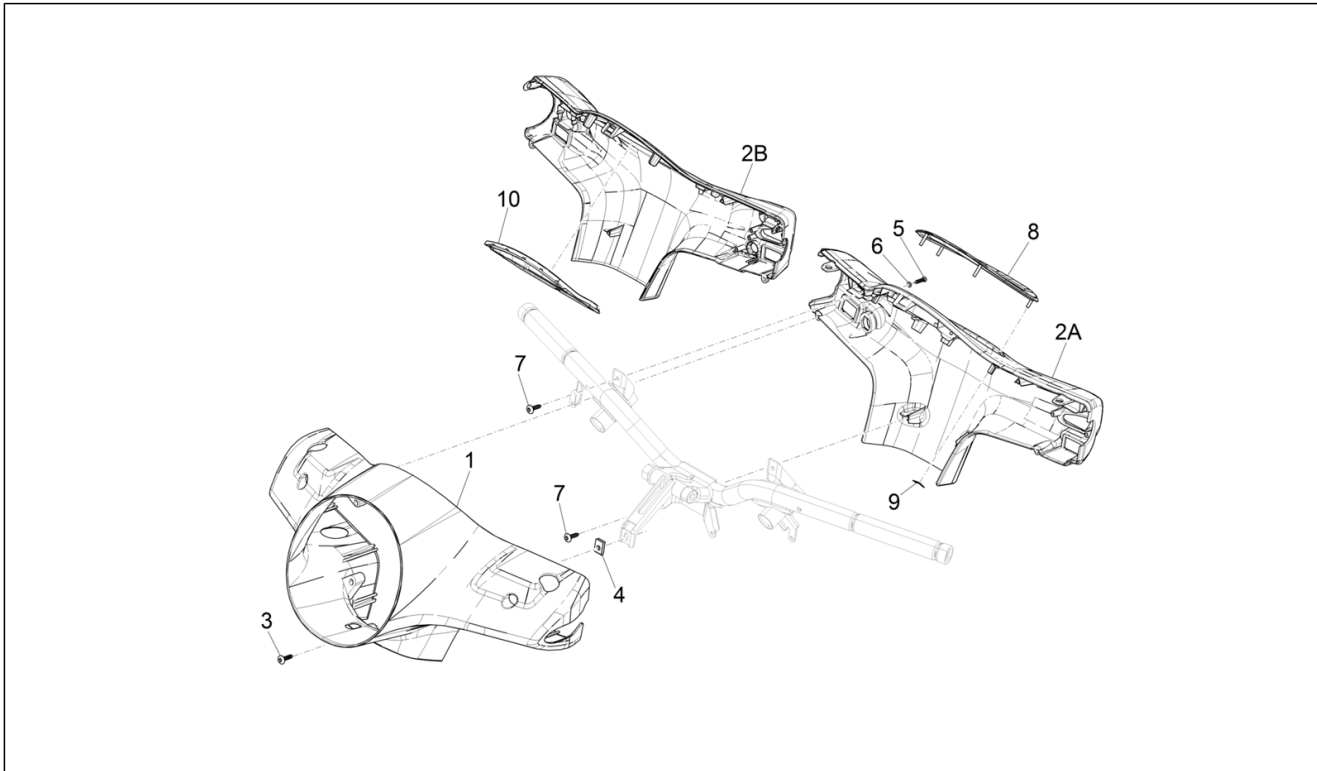

Group	Handlebars/Steering
Code	03.01
Description	Handlebars coverages
Service	1

Pos.	Code	Description	Qty	Variants
				Country:europa[EU]
1	1B005761000BR	Front booby hatch	1	Model version:Basic version[B] Colour:White 544[544] Country:europa[EU] Model version:Basic version[B] Colour:White 544[544] Country:GSO Version[GSO] Model version:Version "Racing 60'S"[RS60] Colour:White 544[544] Country:europa[EU]
1	1B005761000R7	Front booby hatch	1	Model version:Basic version[B] Colour:Dragon Red 894[894] Country:europa[EU] Model version:Basic version[B] Colour:Dragon Red 894[894] Country:GSO Version[GSO]
1	1B00576100090	Front booby hatch	1	Model version:Basic version[B] Colour:Black 94[94] Country:GSO Version[GSO] Model version:Basic version[B] Colour:Black 94[94] Country:europa[EU]
1	1B005761	Front booby hatch	1	
2A	1B006323000R7	Rear handlebars cover	1	Model version:Basic version[B] Colour:Dragon Red 894[894] Country:europa[EU] Model version:Basic version[B] Colour:Dragon Red 894[894] Country:GSO Version[GSO]
2A	1B006323000LD	Rear handlebars cover	1	Model version:Basic version[B] Colour:Yellow 983/A[983/A] Country:GSO Version[GSO] Model version:Basic version[B] Colour:Yellow 983/A[983/A] Country:europa[EU]