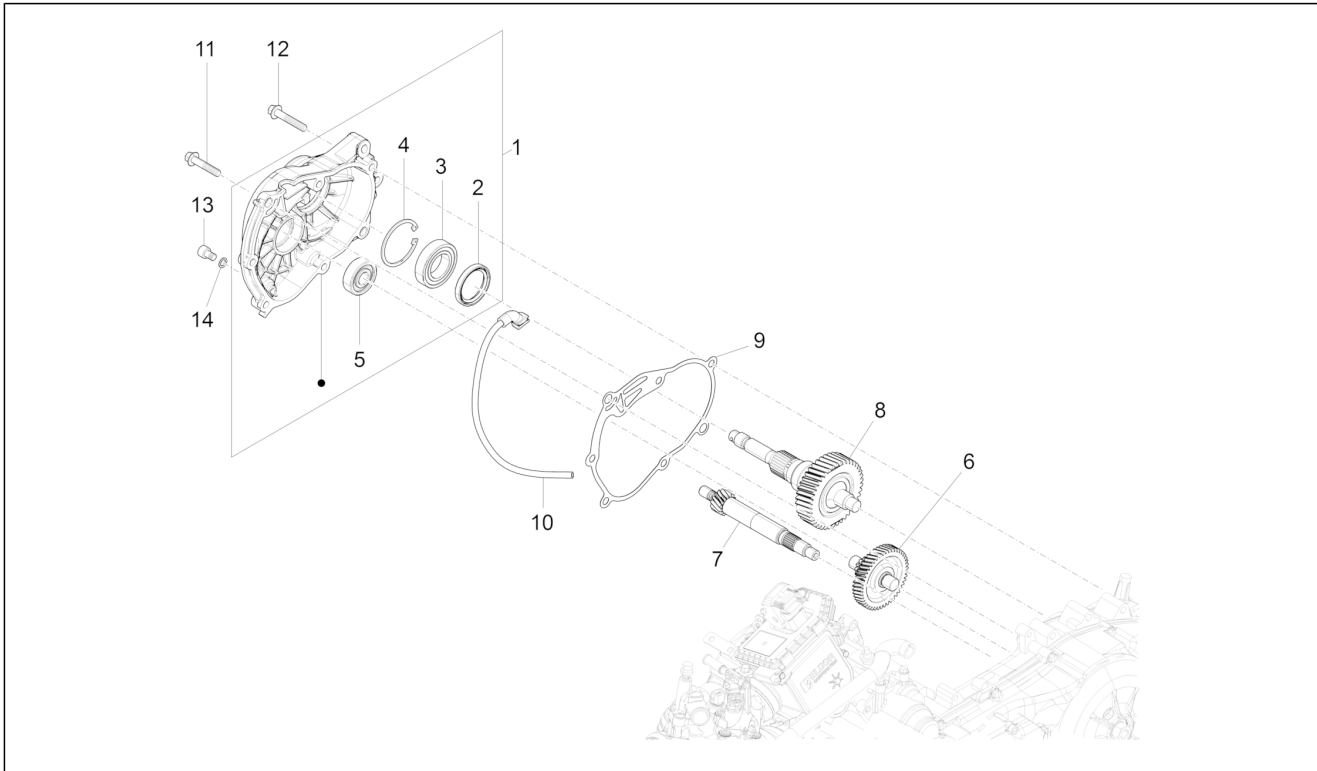

Group	Engine
Code	01.25
Description	Reduction unit
Service	1

Pos.	Code	Description	Qty	Variants
1	8481875	Side cover	1	
2	83082R	Gasket ring 38x50x7	1	
3	1A005376R	Bearing 30.55.13	1	
4	829206	Circlip	1	
5	83018R	Radial ball bearing 15x42x13	1	
6	8410015	Transmission shaft Z=21/50	1	
7	8738755	Driven pulley shaft Z=14	1	
8	1A0116235	Rear wheel axle	1	
9	847931	Gasket	1	
10	CM162202	Reduction unit breather pipe assembly	1	
11	B016806	Screw w/ flange M8x40	1	
12	B016805	Screw w/ flange M8x45	6	
13	269755	Hex socket screw M8x12	1	
14	485703	Washer 8.2x12x1	1