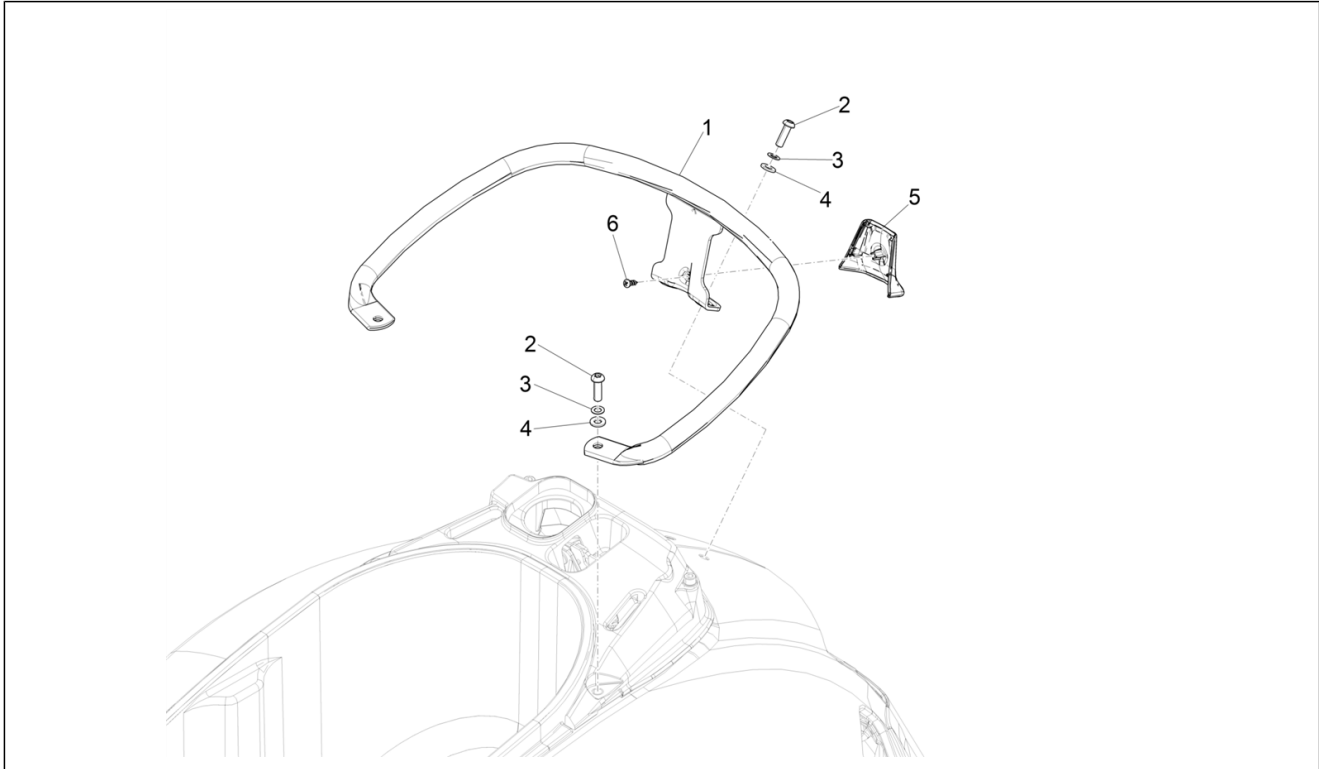

Group	Frame - Plastic parts - Coachwork
Code	02.44
Description	Rear luggage rack
Service	1

Pos.	Code	Description	Qty	Variants
1	1B005808	Complete luggage carrier handle	1	Model version:Basic version[B] Colour: Yellow 983/A[983/A] Model version:Basic version[B] Colour: Yellow 983/A[983/A] Model version:Supertech[ST] Colour:XN3 - 70/B Main Black (master)[70/B] Country:europe[EU] Model version:Supertech[ST] Colour:Grey mouse - 715/C[715/C] Country:europe[EU] Model version:"Sport" version[SP] Colour:Matt grey 707/C[707/C] Model version:"Sport" version[SP] Colour:Matt grey 707/C[707/C] Model version:"Sport" version[SP] Colour:Matte line blue 297/A[297/A] Model version:"Sport" version[SP] Colour:Matte line blue 297/A[297/A] Model version:Basic version[B] Colour:Black 94[94] Model version:Basic version[B] Colour:Black 94[94] Model version:Basic version[B] Colour:Dragon Red 894[894] Model version:Basic version[B] Colour:Dragon Red 894[894] Model version:Basic version[B] Colour:White 544[544] Model version:Basic version[B] Colour:White 544[544]
1	1B006682	Complete luggage carrier handle	1	Model version:"NOTTE" Version [N] Colour:Matt Black 99/C[99/C] Country:europe[EU]
2	623920	screw torx	4	
3	012533	Notched washer 6,6x11x0	4	
4	013777	Washer 6.4x13x1.5	4