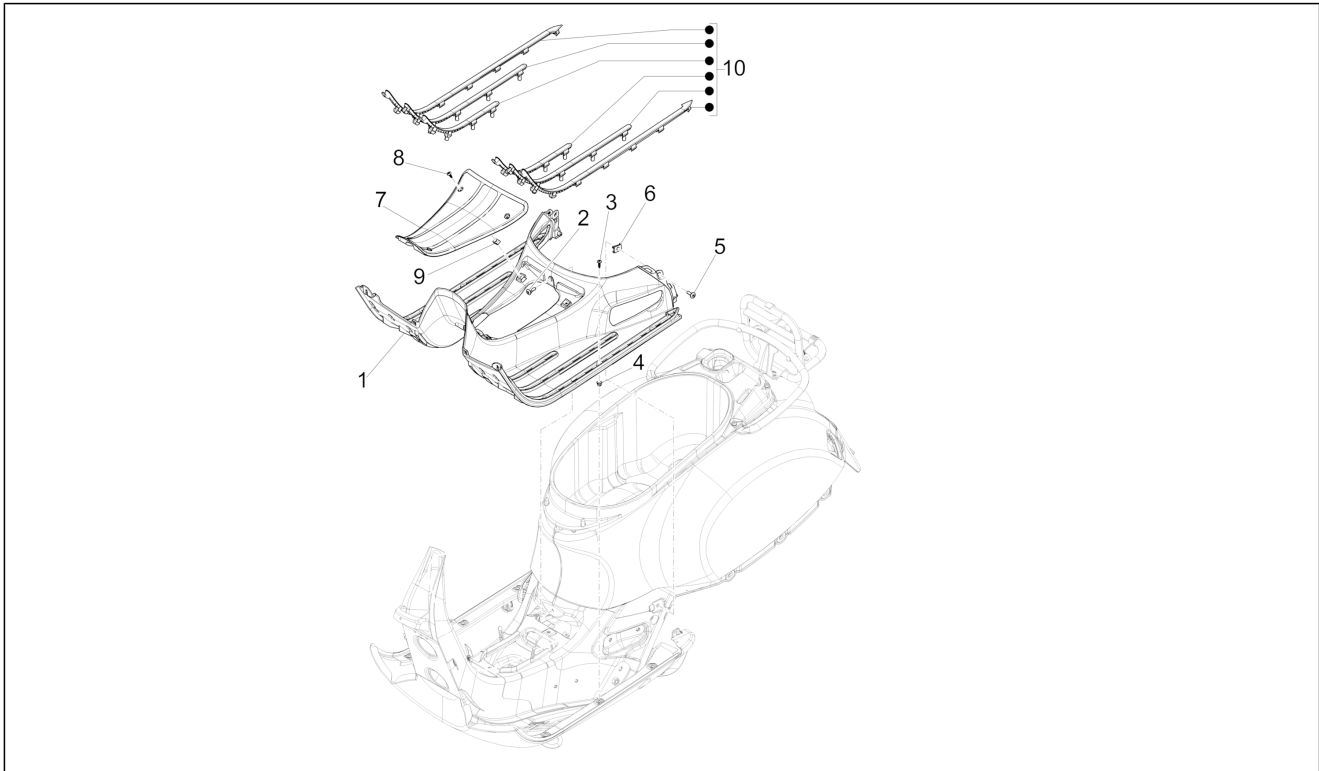

Group	Frame - Plastic parts - Coachwork
Code	02.31
Description	Central cover - Footrests
Service	1

Pos.	Code	Description	Qty	Variants
2	CM179201	Metric screw M6x22	1	
3	CM178604	Self-tap screw	6	
4	157716	Expansion plug	6	
5	CM179302	Metric screw TBC	2	
6	254485	Spring plate M6	2	
7	1B001014	Battery cover	1	
8	CM178601	Self tapping screw D4.2x16	4	
9	CM017410	Spring plate	4	
10	656648	Kit strips, footboard	1