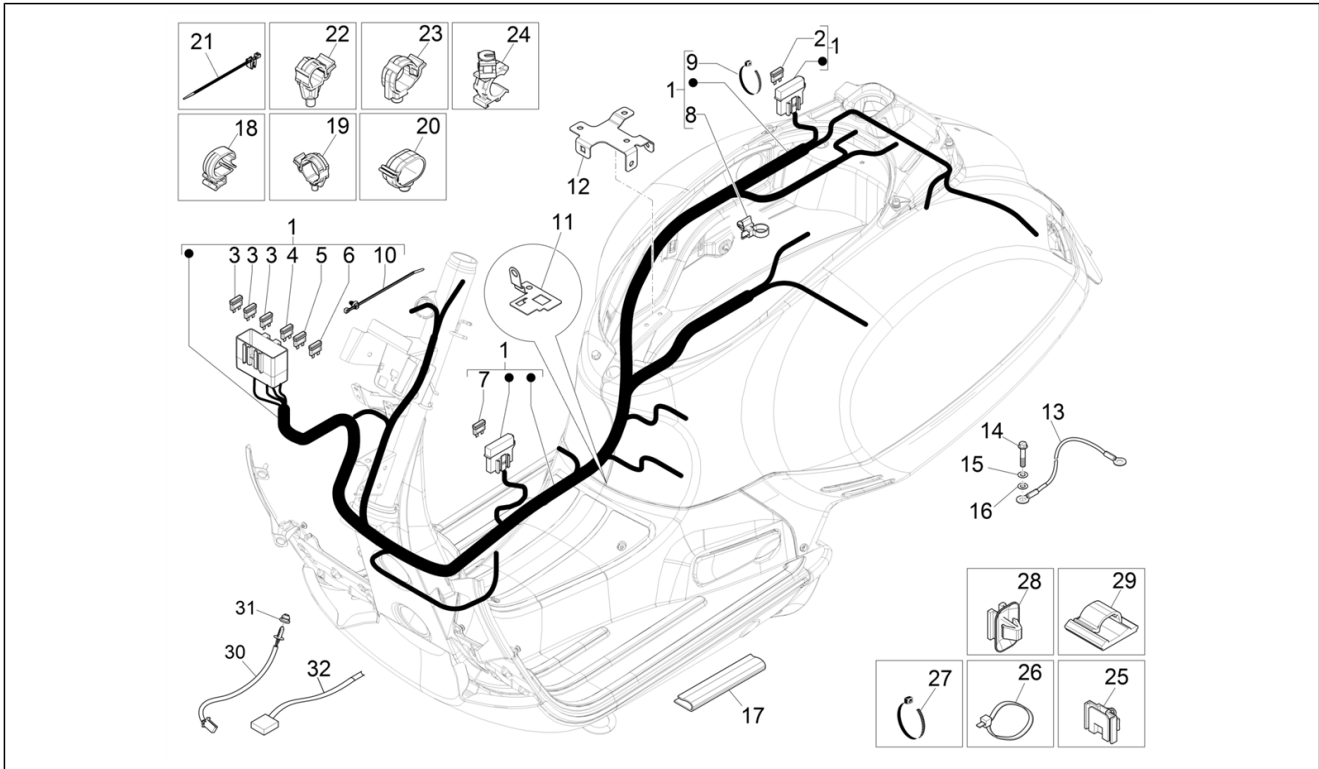

Group	Electrical system
Code	06.08
Description	Main cable harness
Service	1

Pos.	Code	Description	Qty	Variants
1	1D002585	Chassis cables unit	1	
1	1D002587	Chassis cables unit	1	
2	293256	Reed fuse 5a	1	
3	252945	Fuse 7,5A	3	
4	291570	Fuse 25A	1	
5	290860	Fuse 15A	1	
6	292507	Reed fuse 10A	1	
7	CM225730	Fuse 30A	1	
8	640879	Hose clamp 2,7x132	4	
9	145298	Lock-strap L=180mm	2	
10	1D001143	Wiring clip	5	
11	641532	Fusebox bracket	1	
12	1B003953	Connectors support bracket	1	
13	584843	Ground cable	1	
14	641204	Tri/lobed hexagonal self-tapping screw	1	
15	016406	Spring washer 6,4x11,8x1	1	
16	003056	Flat washer 6,4x12x1	1	
17	CM077703	Guard	4	
18	CM013202	Pipes/cables retainer spring	1	
18	CM013201	Spring	3	
19	CM006907	Pipes/cables retainer spring L=16	1	
19	CM006906	Non return spring L=33	1	
20	CM006912	Non return spring	1	
20	CM006904	Non return spring l=27	3	
21	668762	Hose clamp	1	
22	CM006910	Molletta	1	
23	CM006908	Non return spring L=23	1	
24	CM017811	Non return spring	1	