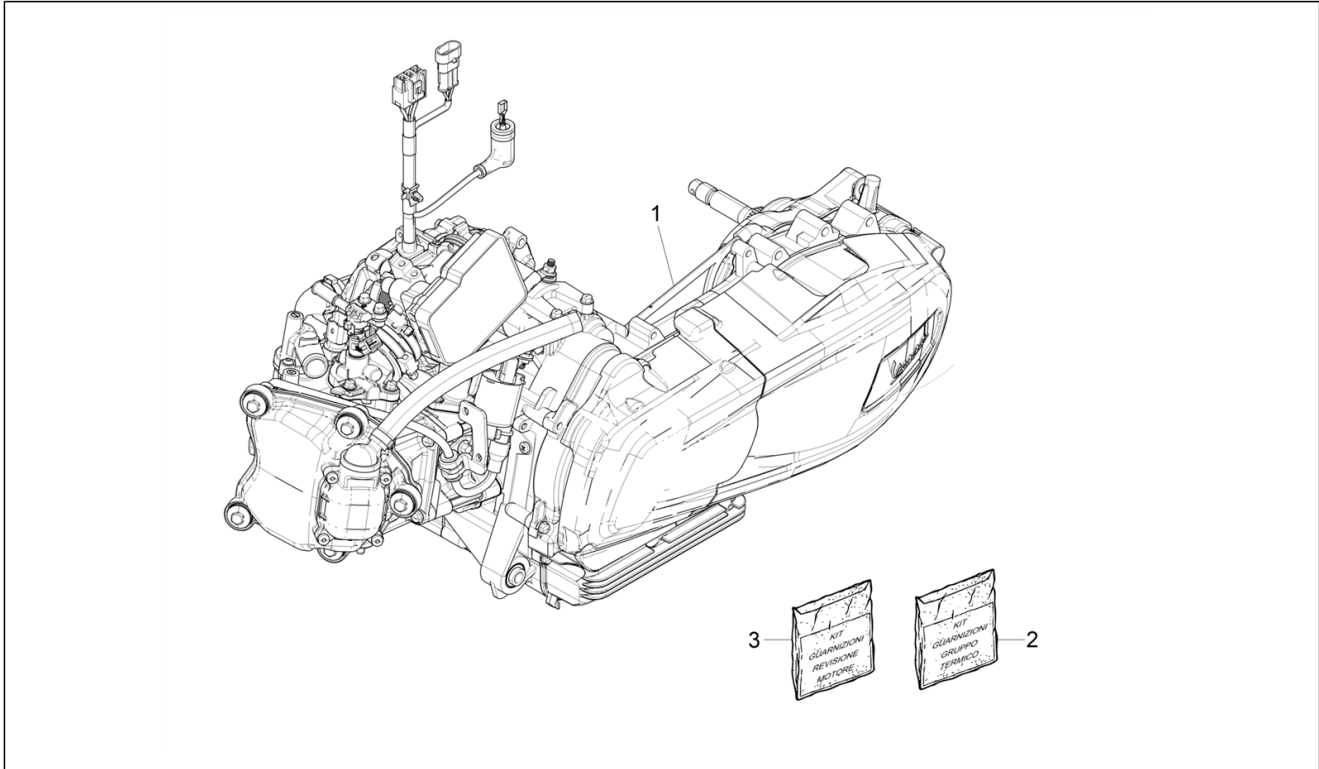

Group	Engine
Code	01.02
Description	Engine, assembly
Service	1

Pos.	Code	Description	Qty	Variants
1	CM2930035	Engine assembly 300 E4 4T/4V	1	Model version:"NOTTE" Version [N] Colour:Matt Black 99/C[99/C] Country:europa[EU]
1	CM2930015	Engine assembly 300 4T/4V E4	1	Model version:Basic version[B] Colour: Yellow 983/A[983/A] Model version:Basic version[B] Colour: Yellow 983/A[983/A] Model version:Supertech[ST] Colour:XN3 - 70/B Main Black (master)[70/B] Country:europa[EU] Model version:Supertech[ST] Colour:Grey mouse - 715/C[715/C] Country:europa[EU] Model version:"Sport" version[SP] Colour:Matt grey 707/C[707/C] Model version:"Sport" version[SP] Colour:Matt grey 707/C[707/C] Model version:"Sport" version[SP] Colour:Matte line blue 297/A[297/A] Model version:"Sport" version[SP] Colour:Matte line blue 297/A[297/A] Model version:Basic version[B] Colour:Black 94[94] Model version:Basic version[B] Colour:Black 94[94] Model version:Basic version[B] Colour:Dragon Red 894[894] Model version:Basic version[B] Colour:Dragon Red 894[894] Model version:Basic version[B] Colour:White 544[544] Model version:Basic version[B] Colour:White 544[544]
2	1R000374	Gask. set thermic unit	1	
3	1R000373	Gaskets kit	1