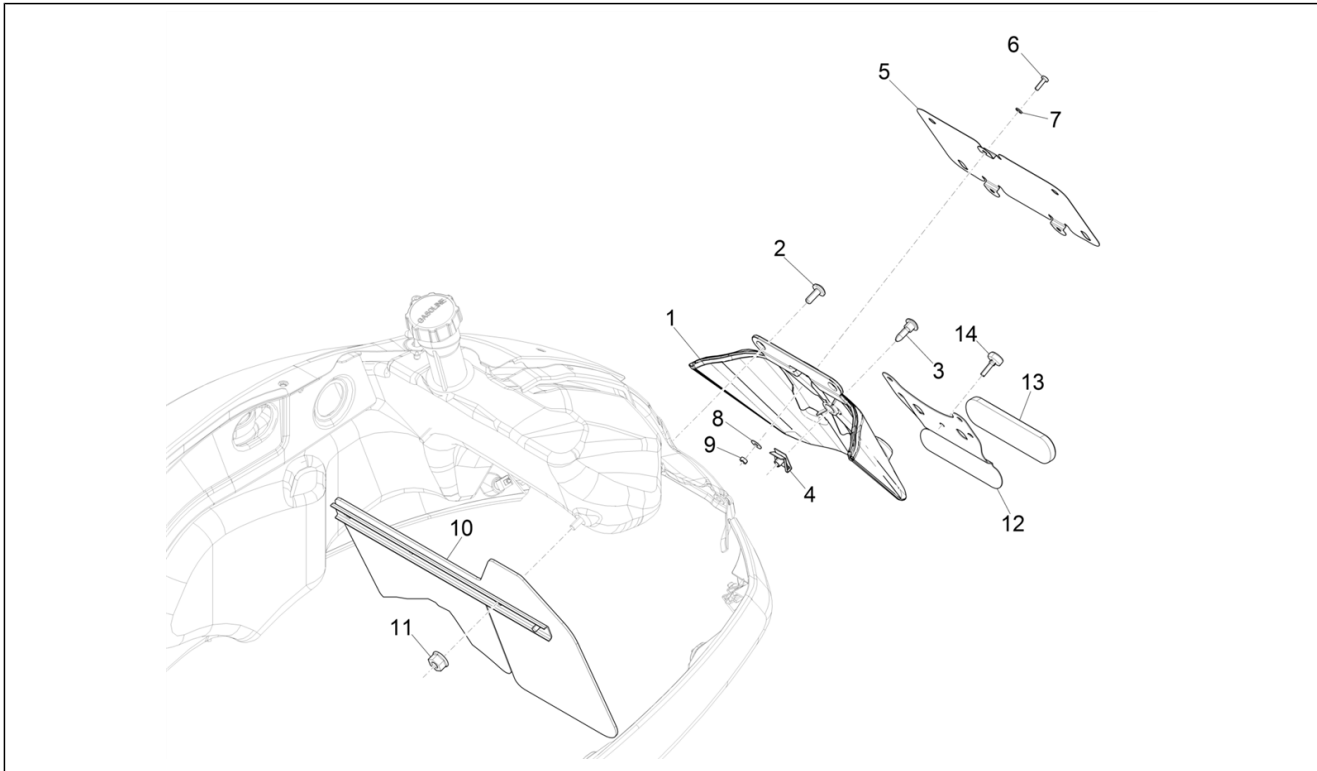

Group	Frame - Plastic parts - Coachwork
Code	02.37
Description	Rear cover - Splash guard
Service	1

Pos.	Code	Description	Qty	Variants
5	582691	License plate	1	Model version:Basic version[B] Colour: Yellow 983/A[983/A] Model version:Basic version[B] Colour: Yellow 983/A[983/A] Model version:"Sport" version[SP] Colour:Matt grey 707/C[707/C] Model version:"Sport" version[SP] Colour:Matt grey 707/C[707/C] Model version:"Sport" version[SP] Colour:Matte line blue 297/A[297/A] Model version:"Sport" version[SP] Colour:Matte line blue 297/A[297/A] Model version:Basic version[B] Colour:Black 94[94] Model version:Basic version[B] Colour:Black 94[94] Model version:Basic version[B] Colour:Dragon Red 894[894] Model version:Basic version[B] Colour:Dragon Red 894[894] Model version:Basic version[B] Colour:White 544[544] Model version:Basic version[B] Colour:White 544[544]
5	1B007136	License plate	1	Model version:"NOTTE" Version [N] Colour:Matt Black 99/C[99/C] Country:europa[EU] Model version:Supertech[ST] Colour:XN3 - 70/B Main Black (master)[70/B] Country:europa[EU] Model version:Supertech[ST] Colour:Grey mouse - 715/C[715/C] Country:europa[EU]
6	015996	Screw M4x12	3	
7	016404	Flat washer 4,2x7,6x0,9	3	
8	013763	Flat washer 4,2x12x1	3