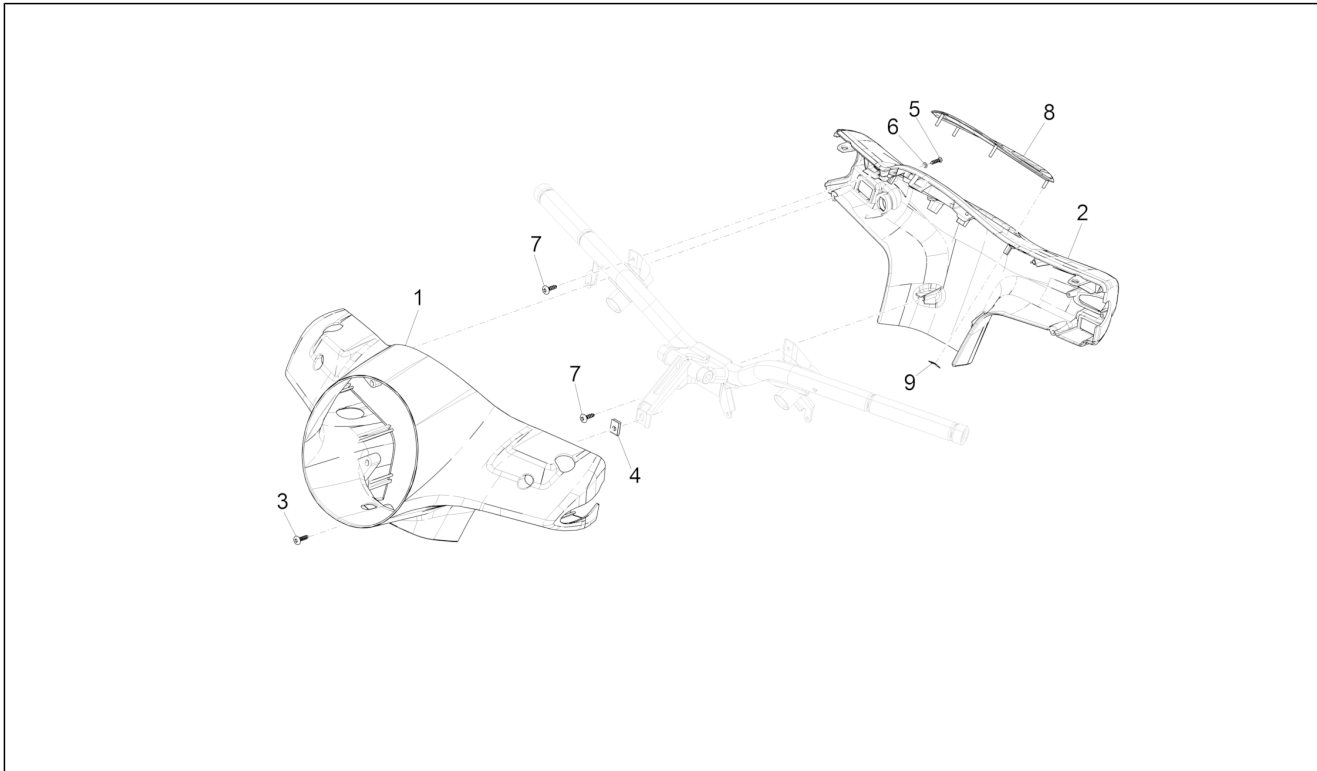

Group	Handlebars/Steering
Code	03.01
Description	Handlebars coverages
Service	1

Pos.	Code	Description	Qty	Variants
1	1B005761000NV	Front booby hatch	1	Model version:"NOTTE" Version [N] Colour:Matt Black 99/C[99/C] Country:europa[EU]
1	1B005761	Front booby hatch	1	
1	1B005761000HQ	Front booby hatch	1	Model version:"Sport" version[SP] Colour:Matt grey 707/C[707/C] Model version:"Sport" version[SP] Colour:Matt grey 707/C[707/C]
1	1B005761000D03	Front booby hatch	1	Model version:"Sport" version[SP] Colour:Matte line blue 297/A[297/A] Model version:"Sport" version[SP] Colour:Matte line blue 297/A[297/A]
1	1B005761000BR	Front booby hatch	1	Model version:Basic version[B] Colour:White 544[544] Model version:Basic version[B] Colour:White 544[544]
1	1B005761000LD	Front booby hatch	1	Model version:Basic version[B] Colour:Yellow 983/A[983/A] Model version:Basic version[B] Colour:Yellow 983/A[983/A]
1	1B005761000R7	Front booby hatch	1	Model version:Basic version[B] Colour:Dragon Red 894[894] Model version:Basic version[B] Colour:Dragon Red 894[894]
1	1B00576100090	Front booby hatch	1	Model version:Basic version[B] Colour:Black 94[94] Model version:Basic version[B] Colour:Black 94[94]
1	1B005761000HT	Front booby hatch	1	Model version:Supertech[ST] Colour:Grey mouse - 715/C[715/C] Country:europa[EU]
1	1B005761000XN2	Front booby hatch	1	Model version:Supertech[ST] Colour:XN3 - 70/B Main Black (master)[70/B] Country:europa[EU]