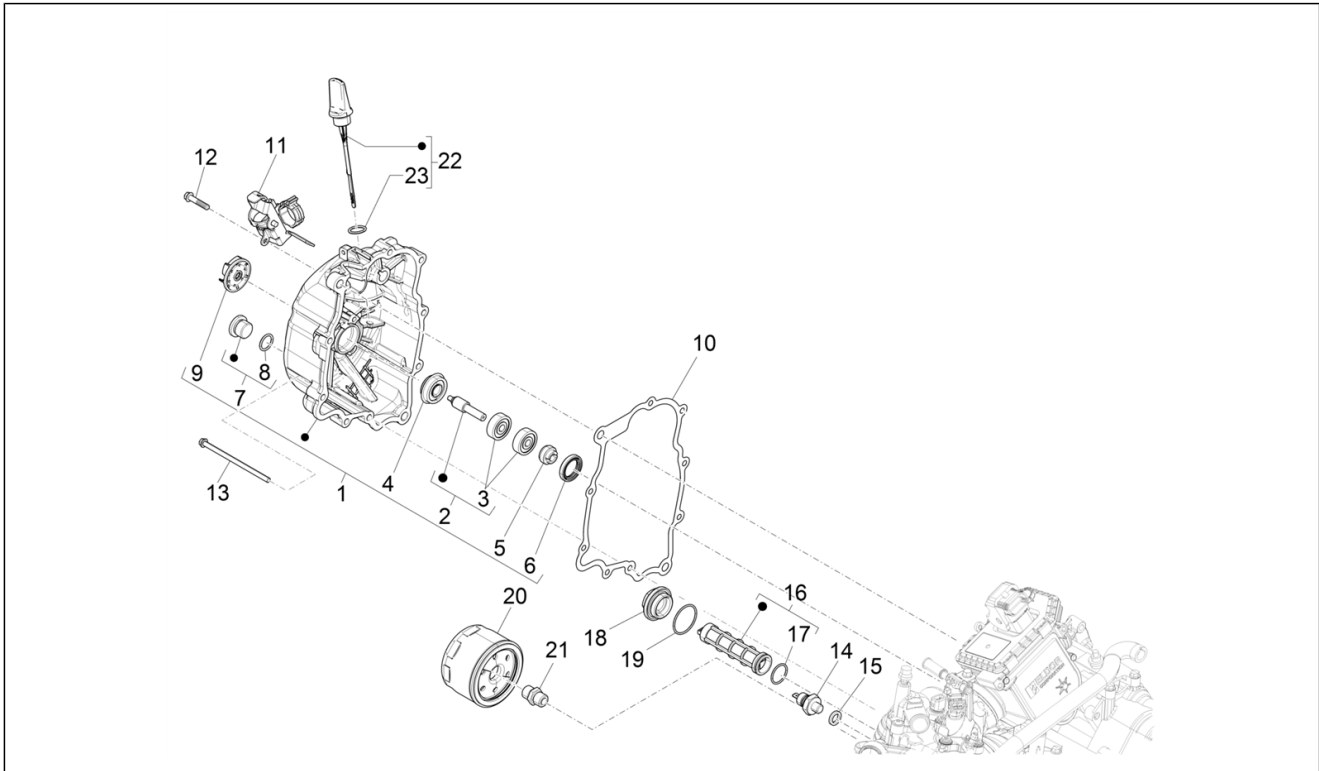

Group	Engine
Code	01.23
Description	Flywheel magneto cover - Oil filter
Service	1

Pos.	Code	Description	Qty	Variants
1	1A0128565	Flywheel cover	1	
2	8447595	Water pump shaft assy.	1	
3	82755R	Bearing 28x8x9	2	
4	82991R	Gasket ring	1	
5	842389	Pump impeller drive key	1	
6	82897R	Gasket ring 20x30x5	1	
7	8290405	Timing plug assembly	1	
8	479986	O-ring	1	
9	844730	Water pump impeller cpl.	1	
10	840504	Flywheel housing cover gasket	1	
11	1A0078285	Cable support bracket	1	
12	414838	screw M6x35	9	
13	B016807	screw M6x112,5	1	
14	1D001138	Minimum oil pressure sensor	1	
15	1A011500	Washer 10,5X17X1,5	1	
16	843568	Intake oil filter	1	
17	288474	O-ring 20,35x1,78	1	
18	826165	Oil filter plug	1	
19	285536	O-ring 31,47x1,78	1	
20	82635R	Oil filter	1	
21	840507	Oil filter special screw	1	
22	879081	Oil dipstick	1	
23	479986	O-ring	1