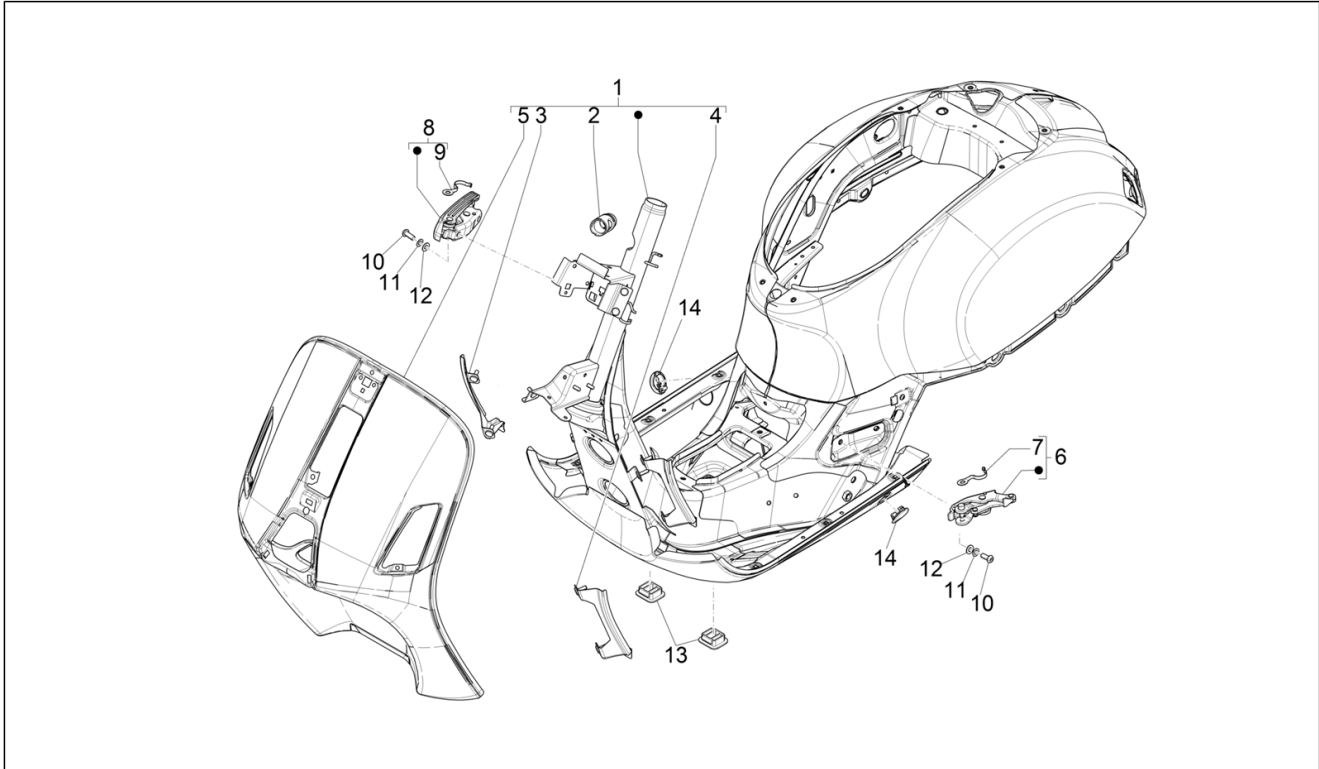

Group	Frame - Plastic parts - Coachwork
Code	02.01
Description	Frame/bodywork
Service	1

Pos.	Code	Description	Qty	Variants
2	1B003712	Lock support	1	
3	577398	Not available	1	
4	577397	Not available	1	
5	1B0033315	Front shield	1	
6	57326R	Complete left footrest	1	
7	620395	Spring	1	
8	57327R	Complete right footrest	1	
9	620395	Spring	1	
10	975855	screw	4	
11	709047	Spring washer	4	
12	834187	Spring washer 16x8,2x2,2	2	
13	299557	Cover	2	
14	577405000C	Spoiler cover	2	Model version:"NOTTE" Version [N] Colour:Matt Black 99/C[99/C] Country:europe[EU] Model version:Basic version[B] Colour: Yellow 983/A[983/A] Model version:Basic version[B] Colour: Yellow 983/A[983/A] Model version:Supertech[ST] Colour:XN3 - 70/B Main Black (master)[70/B] Country:europe[EU] Model version:Supertech[ST] Colour:Grey mouse - 715/C[715/C] Country:europe[EU] Model version:"Sport" version[SP] Colour:Matt grey 707/C[707/C] Model version:"Sport" version[SP] Colour:Matt grey 707/C[707/C] Model version:"Sport" version[SP] Colour:Matte line blue 297/A[297/A] Model version:"Sport" version[SP] Colour:Matte line blue 297/A[297/A]