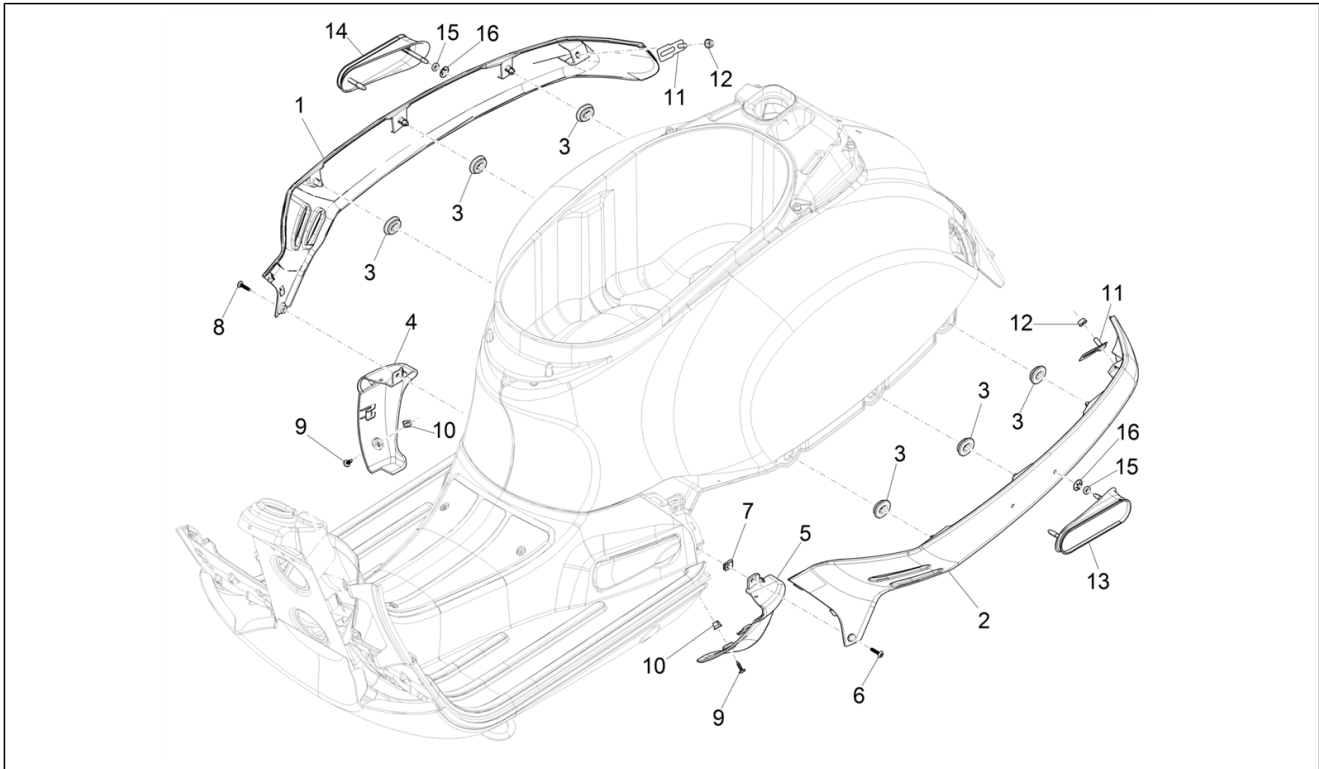

Group	Frame - Plastic parts - Coachwork
Code	02.32
Description	Side cover - Spoiler
Service	1

Pos.	Code	Description	Qty	Variants
2	1B005786000HT	Left side cover	1	Model version:Supertech[ST] Colour:Grey mouse - 715/C[715/C] Country:europa[EU]
2	1B005786000XN2	Left side cover	1	Model version:Supertech[ST] Colour:XN3 - 70/B Main Black (master)[70/B] Country:europa[EU]
2	1B005786000LD	Left side cover	1	Model version:Basic version[B] Colour: Yellow 983/A[983/A] Model version:Basic version[B] Colour: Yellow 983/A[983/A]
2	1B005786	Left side cover raw (unpainted)	1	
2	1B00578600090	Left side cover	1	Model version:Basic version[B] Colour:Black 94[94] Model version:Basic version[B] Colour:Black 94[94]
2	1B005786000BR	Left side cover	1	Model version:Basic version[B] Colour:White 544[544] Model version:Basic version[B] Colour:White 544[544]
2	1B005786000R7	Left side cover	1	Model version:Basic version[B] Colour:Dragon Red 894[894] Model version:Basic version[B] Colour:Dragon Red 894[894]
2	1B005786000D03	Left side cover	1	Model version:"Sport" version[SP] Colour:Matte line blue 297/A[297/A] Model version:"Sport" version[SP] Colour:Matte line blue 297/A[297/A]
2	1B005786000HQ	Left side cover	1	Model version:"Sport" version[SP] Colour:Matt grey 707/C[707/C] Model version:"Sport" version[SP] Colour:Matt grey 707/C[707/C]
2	1B005786000NV	Left side cover	1	Model version:"NOTTE" Version [N] Colour:Matt Black 99/C[99/C] Country:europa[EU]