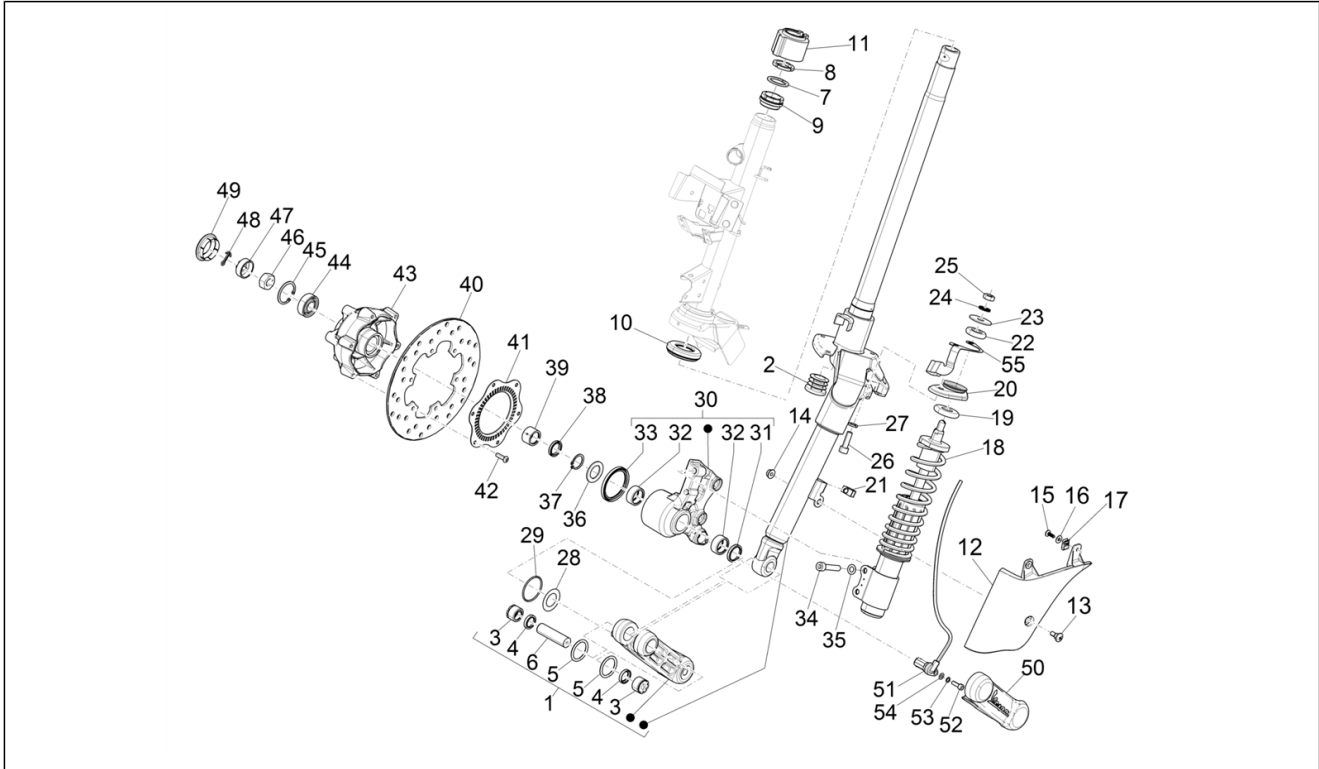

Group	Suspensions - Wheels
Code	04.02
Description	Fork/steering tube - Steering bearing unit
Service	1

Pos.	Code	Description	Qty	Variants
32	177436	Drawn cap	2	
33	177494	Ring	1	
34	149104	Hex socket screw M8x40	2	
35	709047	Spring washer	2	
36	177414	Washer	1	
37	006422	Circlip	1	
38	177443	Gasket ring	1	
39	177442	Roller cage	1	
40	56484R	Brake disc	1	
41	669115Z	Front ABS tone wheel	1	
42	5A000656	Screw	6	
43	650907	Rear wheel hub with U.P.	1	
44	177610	Bearing	1	
45	006635	Snap ring	1	
46	021114	Nut	1	
47	177609	Cap	1	
48	012789	Split pin	1	
49	1C000523	Cover	1	
50	1C003863	Front suspension arm cover	1	Model version:"NOTTE" Version [N] Colour:Matt Black 99/C[99/C] Country:europa[EU]
50	561433	Front suspension arm cover	1	Model version:Basic version[B] Colour: Yellow 983/A[983/A] Model version:Basic version[B] Colour: Yellow 983/A[983/A] Model version:Supertech[ST] Colour:XN3 - 70/B Main Black (master)[70/B] Country:europa[EU] Model version:Supertech[ST] Colour:Grey mouse - 715/C[715/C] Country:europa[EU]