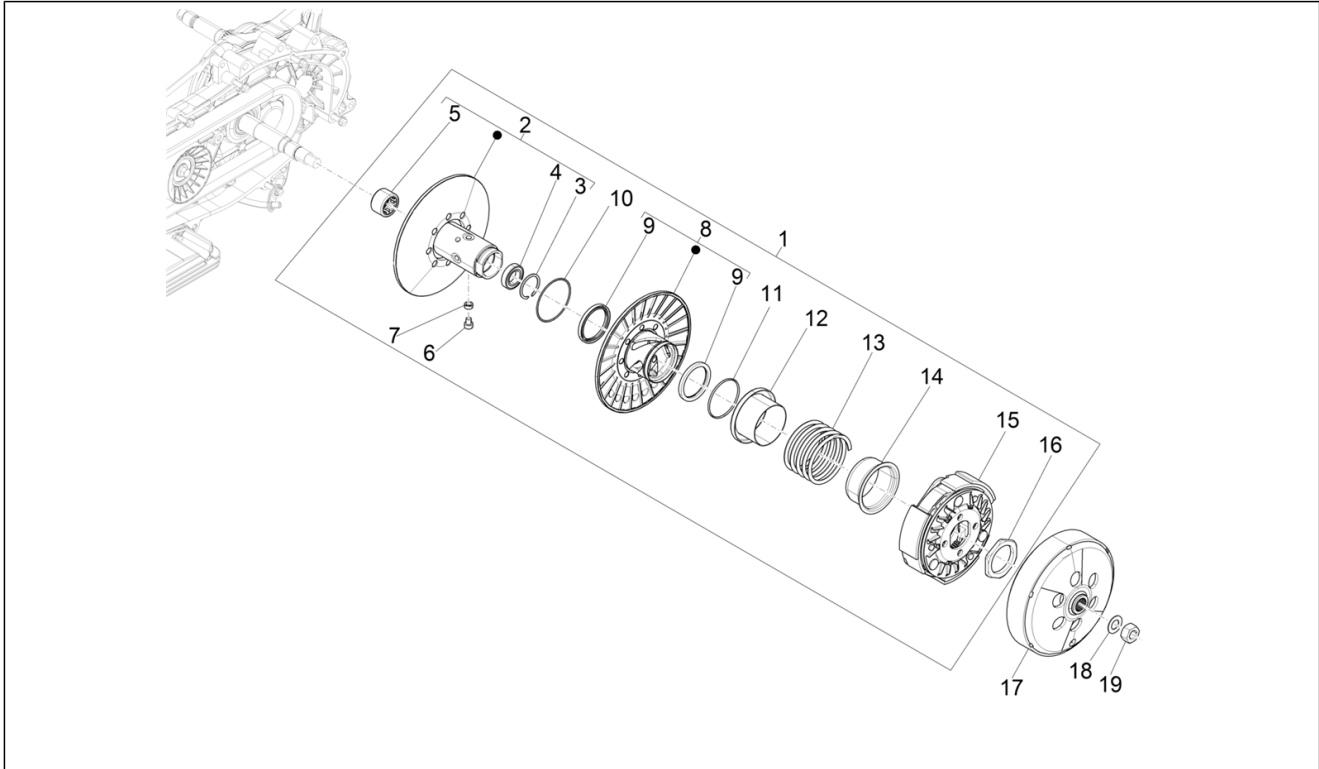

Group	Engine
Code	01.14
Description	Driven pulley
Service	1

Pos.	Code	Description	Qty	Variants
1	1A016375	Complete secondary pulley	1	
1	CM302101	Complete secondary pulley	1	
2	1A013202	Sec. fixed sheave	1	
3	483226	Snap ring	1	
4	82518R	Roller cage 20x29x18	1	
5	82753R	Bearing 17x30x7	1	
6	1A013269	Guide pin	4	
7	1A013271	Roller	4	
8	1A013204	Sec.sliding sheave	1	
9	431089	Gasket ring	2	
10	430585	Gasket	1	
11	834044	O-ring	1	
12	833674	Cup	1	
13	833673	Variator spring	1	
14	487936	Clutch side cap	1	
15	CM3022015	Centrifugal clutch assembly	1	
16	433232	Ring nut	1	
17	1A003991	Clutch drum	1	
18	274246	Flat washer 22x12,1x1	1	
19	486324	Nut M12x1.25	1