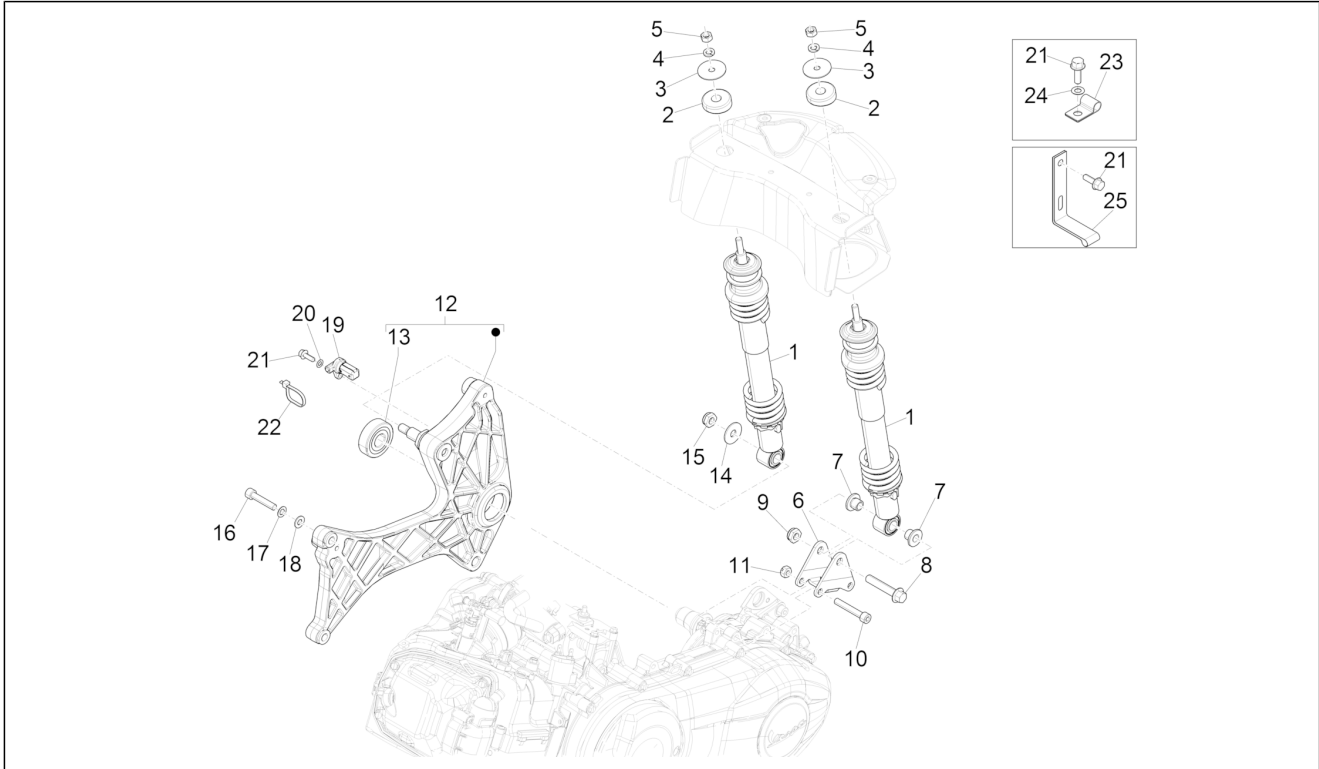

Group	Suspensions - Wheels
Code	04.10
Description	Rear suspension - Shock absorber/s
Service	1

Pos.	Code	Description	Qty	Variants
				Colour:Matte line blue 297/A[297/A] Model version:Basic version[B] Colour:Black 94[94] Model version:Basic version[B] Colour:Black 94[94] Model version:Basic version[B] Colour:Dragon Red 894[894] Model version:Basic version[B] Colour:Dragon Red 894[894] Model version:Basic version[B] Colour:White 544[544] Model version:Basic version[B] Colour:White 544[544]
15	002440	Self locking nut M10	1	
16	149104	Hex socket screw M8x40	2	
17	709047	Spring washer	2	
18	003058	Flat washer 15x8,4x1,5	2	
19	B000526	ABS rear sensor	1	
20	669282	Flat washer	1	
21	830061	Screw w/ flange M5x16	3	
22	145298	Lock-strap L=180mm	1	
23	643413	Hose clamp	1	
24	006975	Washer Ø5,3xØ10x0,5	1	
25	9004461229000	Hose clamp	1