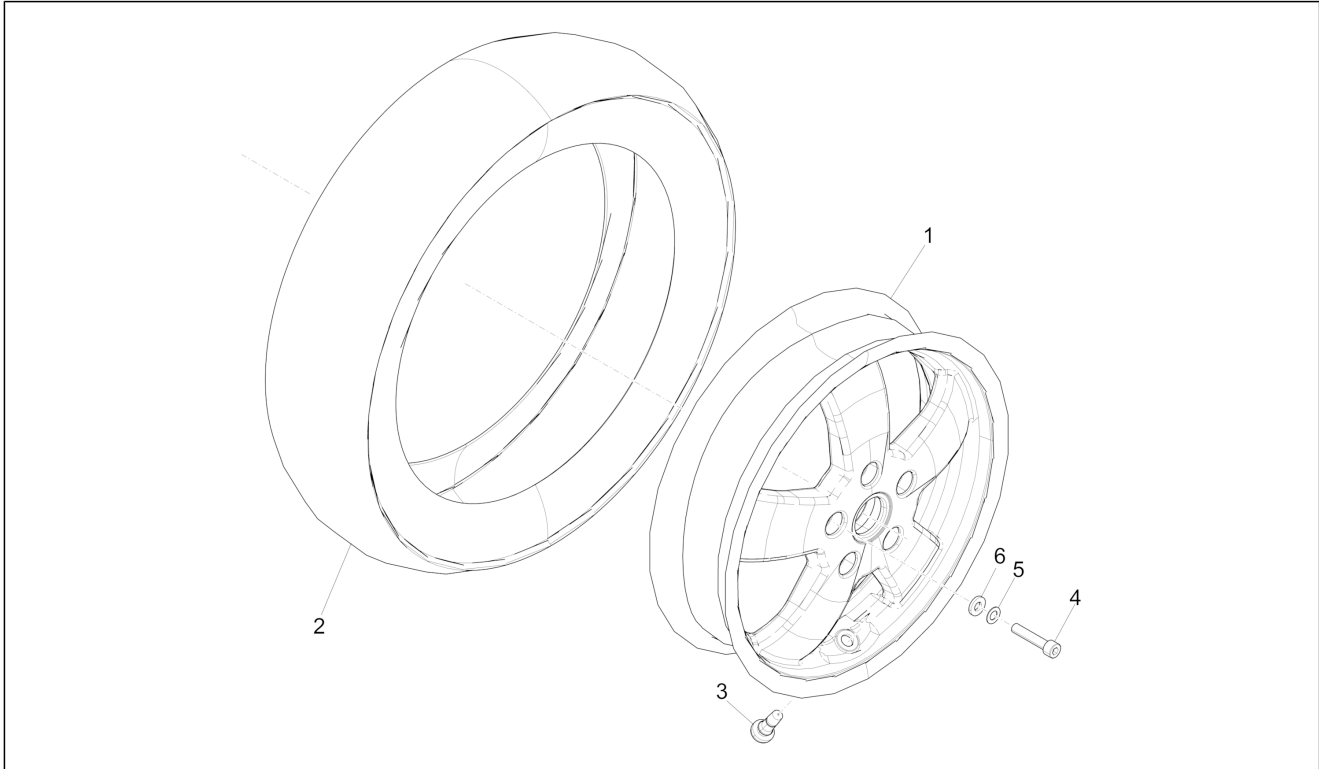

Group	Suspensions - Wheels
Code	04.11
Description	Front wheel
Service	1

Pos.	Code	Description	Qty	Variants
1	1C000782	Wheel 3.00x12"	1	Model version:Basic version[B] Colour: Yellow 983/A[983/A] Model version:Basic version[B] Colour: Yellow 983/A[983/A] Model version:Basic version[B] Colour:Black 94[94] Model version:Basic version[B] Colour:Black 94[94] Model version:Basic version[B] Colour:Dragon Red 894[894] Model version:Basic version[B] Colour:Dragon Red 894[894] Model version:Basic version[B] Colour:White 544[544] Model version:Basic version[B] Colour:White 544[544]
1	1C00285900090	Complete front wheel 3.00x12"	1	Model version:"NOTTE" Version [N] Colour:Matt Black 99/C[99/C] Country:europe[EU] Model version:Supertech[ST] Colour:XN3 - 70/B Main Black (master)[70/B] Country:europe[EU] Model version:Supertech[ST] Colour:Grey mouse - 715/C[715/C] Country:europe[EU] Model version:"Sport" version[SP] Colour:Matt grey 707/C[707/C] Model version:"Sport" version[SP] Colour:Matt grey 707/C[707/C] Model version:"Sport" version[SP] Colour:Matte line blue 297/A[297/A] Model version:"Sport" version[SP] Colour:Matte line blue 297/A[297/A]
2	1C000742	Michelin 120/70-12" tyre	1	
2	598277	Tyre (Sava) 120/70-12"	1	
3	597679	Tubeless valve	1