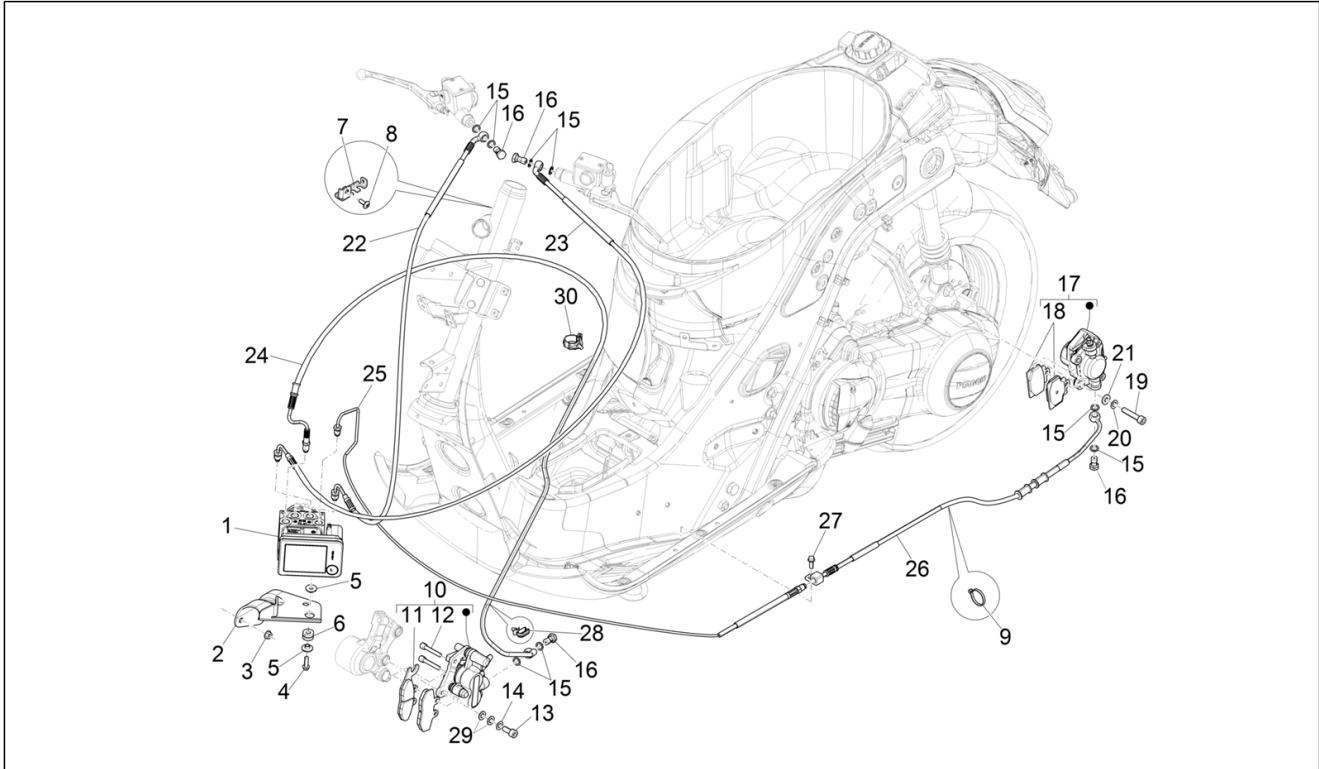

Group	Braking system - Transmissions
Code	05.02
Description	Brakes pipes - Calipers (ABS)
Service	1

Pos.	Code	Description	Qty	Variants
29	828961	Flat washer 8,2x17x2,5	2	
30	CM006908	Non return spring L=23	1