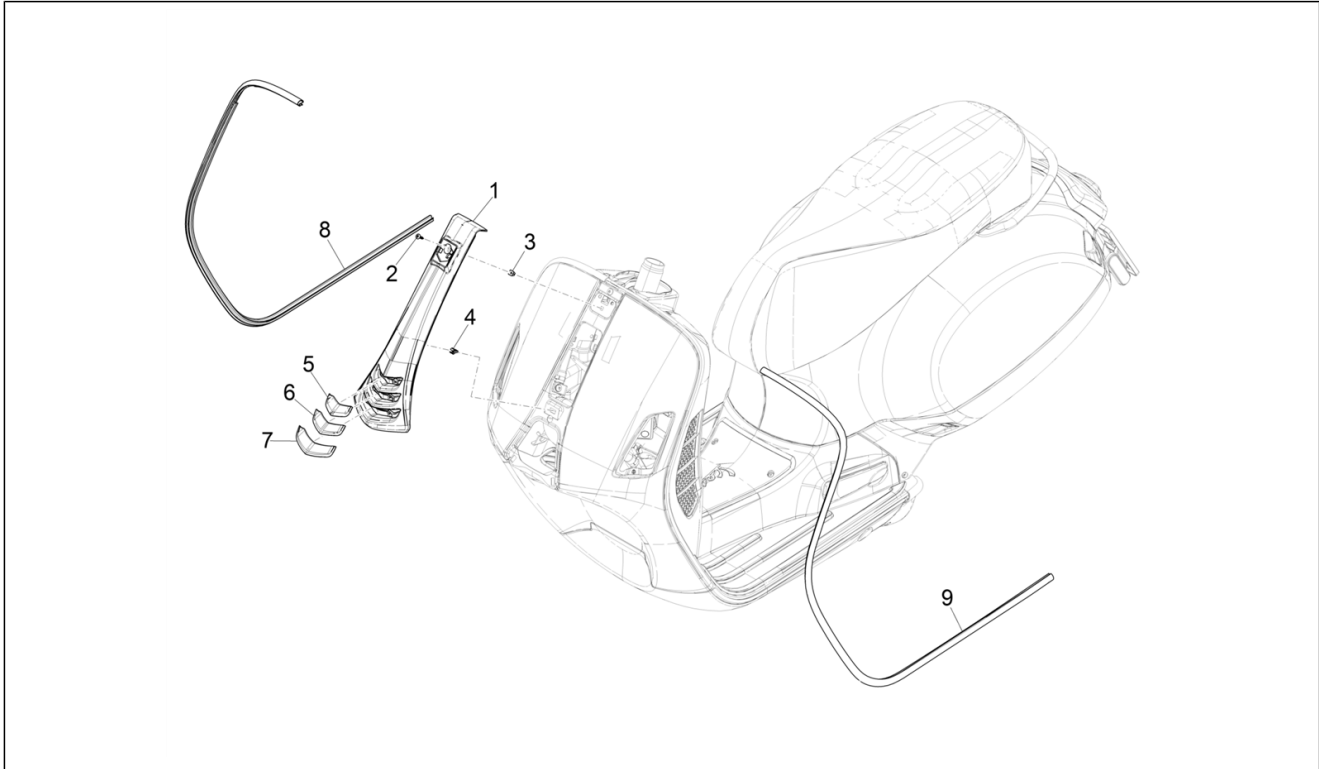

Group	Frame - Plastic parts - Coachwork
Code	02.26
Description	Front shield
Service	1

Pos.	Code	Description	Qty	Variants
				Country:europa[EU] Model version:Supertech[ST] Colour:Grey mouse - 715/C[715/C] Country:europa[EU] Model version:"Sport" version[SP] Colour:Matt grey 707/C[707/C] Model version:"Sport" version[SP] Colour:Matt grey 707/C[707/C] Model version:"Sport" version[SP] Colour:Matte line blue 297/A[297/A] Model version:"Sport" version[SP] Colour:Matte line blue 297/A[297/A] Model version:Basic version[B] Colour:Black 94[94] Model version:Basic version[B] Colour:Black 94[94] Model version:Basic version[B] Colour:Dragon Red 894[894] Model version:Basic version[B] Colour:Dragon Red 894[894] Model version:Basic version[B] Colour:White 544[544] Model version:Basic version[B] Colour:White 544[544]
8	1B006680	Right-hand shield edge	1	Model version:"NOTTE" Version [N] Colour:Matt Black 99/C[99/C] Country:europa[EU]
9	1B006679	Left-hand shield edge	1	Model version:"NOTTE" Version [N] Colour:Matt Black 99/C[99/C] Country:europa[EU]
9	1B003379	Left-hand shield edge	1	Model version:Basic version[B] Colour: Yellow 983/A[983/A] Model version:Basic version[B] Colour: Yellow 983/A[983/A] Model version:Supertech[ST] Colour:XN3 - 70/B Main Black (master)[70/B] Country:europa[EU]