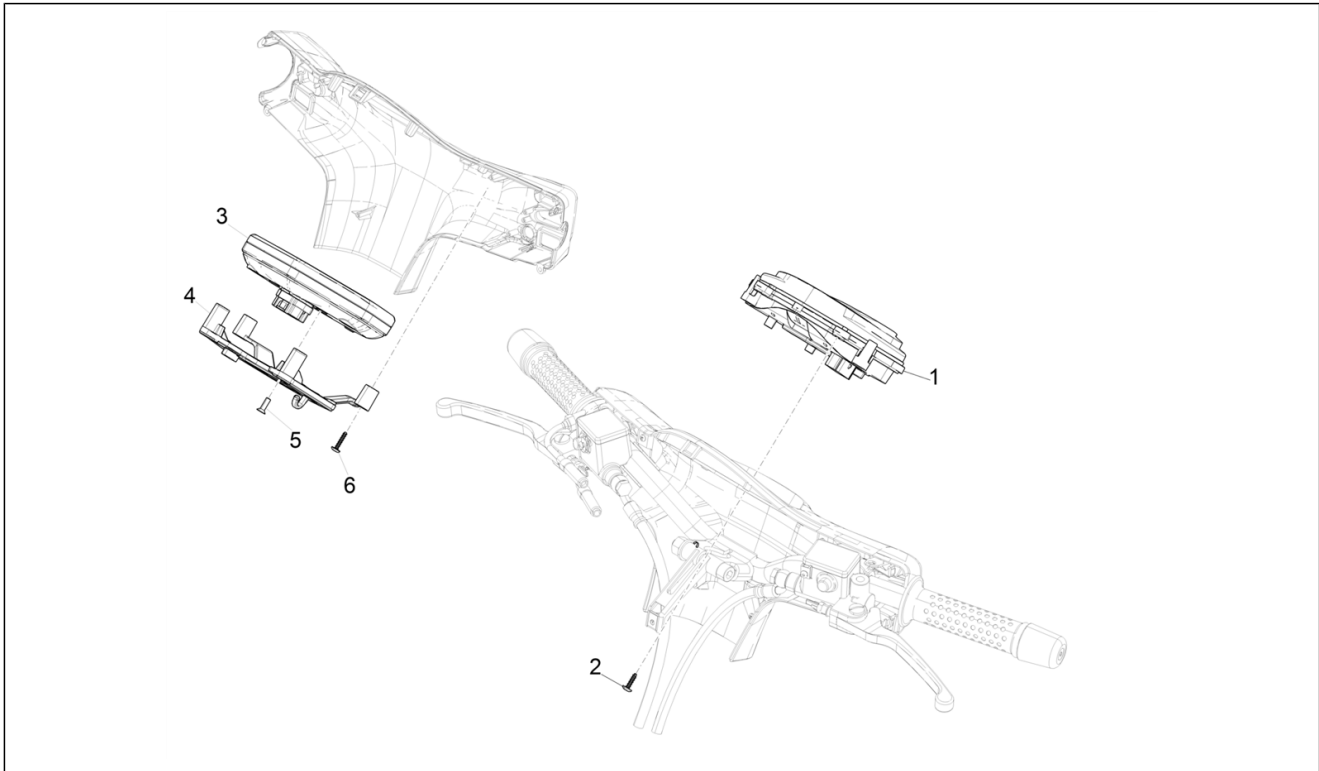

Group	Handlebars/Steering
Code	03.02
Description	Meter combination - Cruscotto
Service	1

Pos.	Code	Description	Qty	Variants
1	1D001599	Meter combination	1	Model version:"NOTTE" Version [N] Colour:Matt Black 99/C[99/C] Country:europa[EU] Model version:Basic version[B] Colour: Yellow 983/A[983/A] Model version:Basic version[B] Colour: Yellow 983/A[983/A] Model version:"Sport" version[SP] Colour:Matt grey 707/C[707/C] Model version:"Sport" version[SP] Colour:Matt grey 707/C[707/C] Model version:"Sport" version[SP] Colour:Matte line blue 297/A[297/A] Model version:"Sport" version[SP] Colour:Matte line blue 297/A[297/A] Model version:Basic version[B] Colour:Black 94[94] Model version:Basic version[B] Colour:Black 94[94] Model version:Basic version[B] Colour:Dragon Red 894[894] Model version:Basic version[B] Colour:Dragon Red 894[894] Model version:Basic version[B] Colour:White 544[544] Model version:Basic version[B] Colour:White 544[544]
2	CM180701	Self tapping screw D4x16	4	Model version:"NOTTE" Version [N] Colour:Matt Black 99/C[99/C] Country:europa[EU] Model version:Basic version[B] Colour: Yellow 983/A[983/A] Model version:Basic version[B] Colour: Yellow 983/A[983/A] Model version:"Sport" version[SP] Colour:Matt grey 707/C[707/C] Model version:"Sport" version[SP]