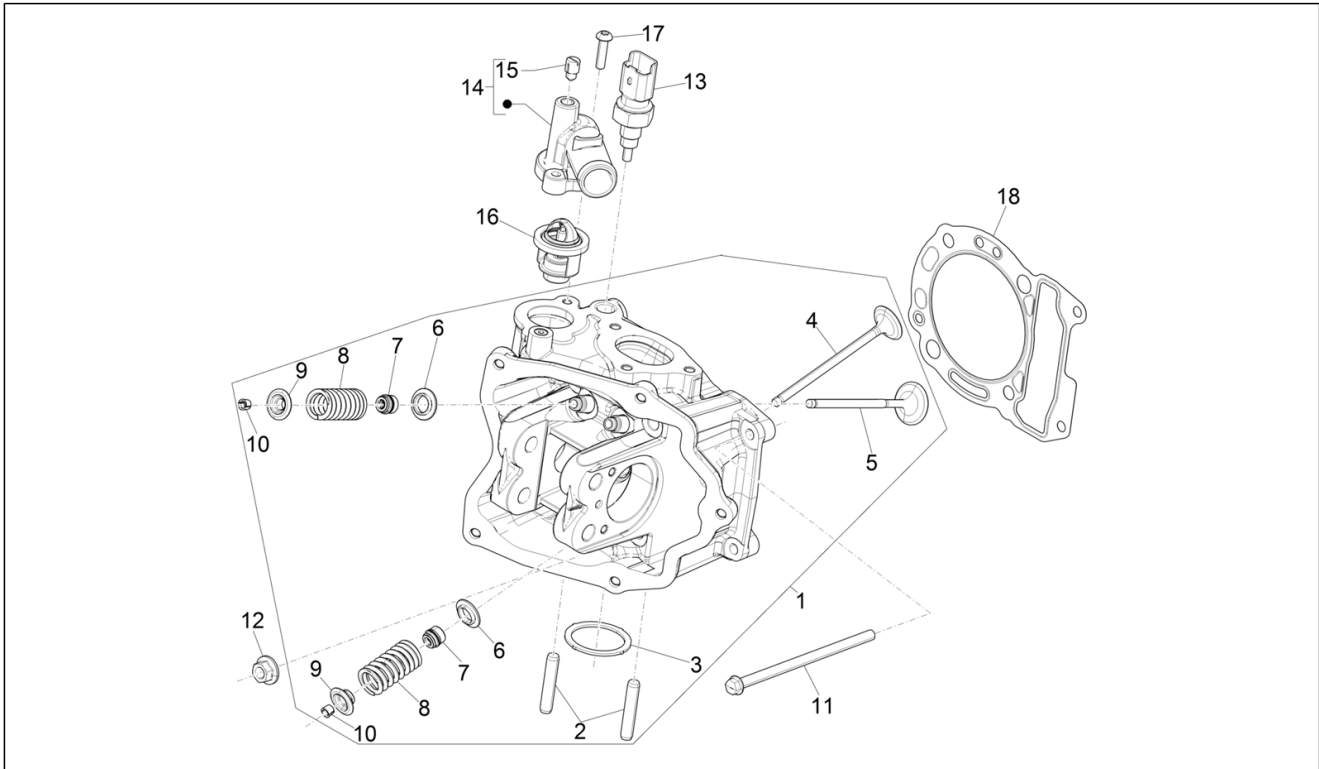

Group	Engine
Code	01.10
Description	Head unit - Valve
Service	1

Pos.	Code	Description	Qty	Variants
1	1A0134325	Cylinder head assembly	1	
2	435629	Stud bolt M7	2	
3	480853	Exhaust pipe gasket	1	
4	1A014447	Exhaust valve $\varnothing$ 22.2 mm	2	
5	1A009730	Valve, in $\varnothing$ 25 mm	2	
6	483711	Lower cap	4	
7	436438	Valve gasket ring	4	
8	1A009718	Spring	4	
9	483914	Upper cap	4	
10	285846	Valve half-cone	8	
11	B016807	screw M6x112,5	2	
12	1A010537	Nut M8 x 1.25	4	
13	640485	Temperature gauge	1	
14	1A011220	Water outlet union	1	
15	1A011176	Bleed screw	1	
16	82831R5	Thermostat	1	
17	B016808	Torx Screw M5x20	2	
18	848168	Cylinder head gasket 0,3 mm	1