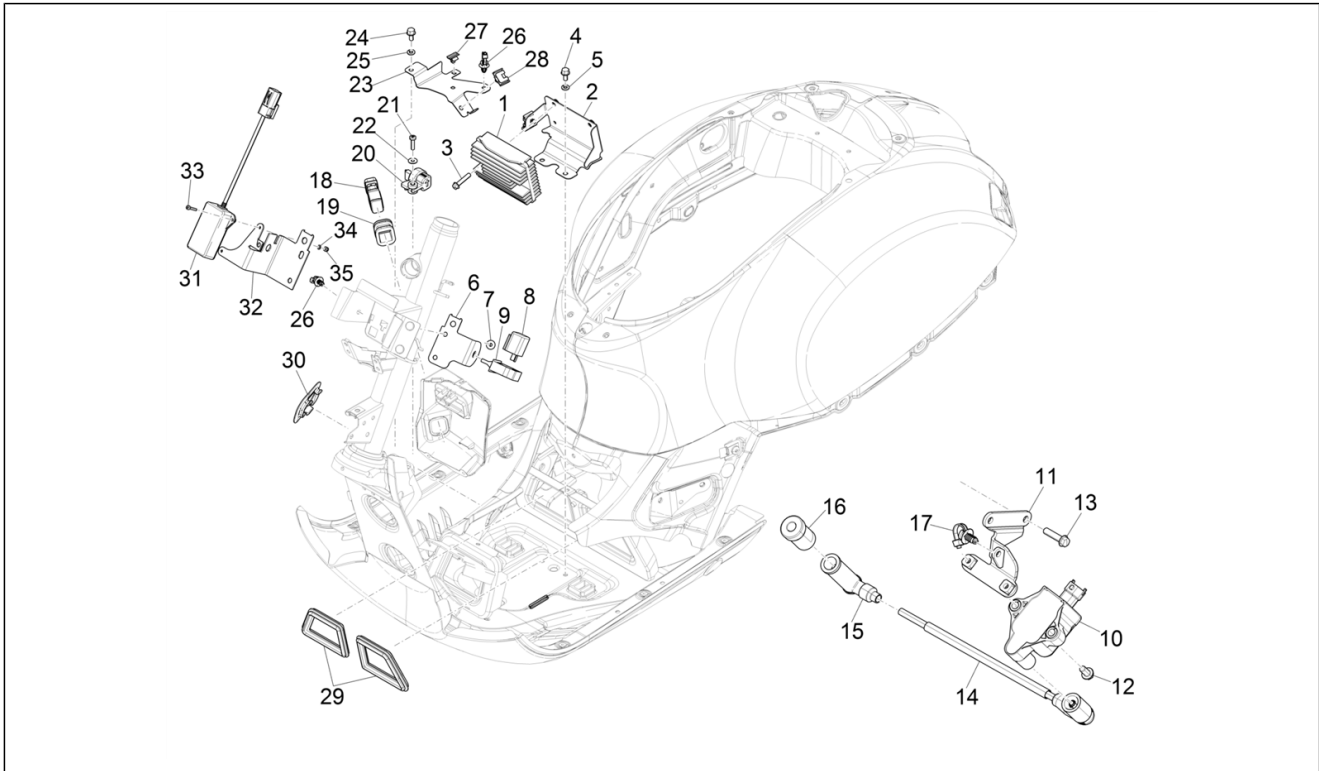

Group	Electrical system
Code	06.06
Description	Voltage Regulators - Electronic Control Units (ecu) - H.T. Coil
Service	1

Pos.	Code	Description	Qty	Variants
1	641709	Voltage regulator	1	
2	1B003878	Voltage regulator support	1	
3	B016792	Screw w/ flange M6x30	2	
4	B016426	Screw w/ flange M6x14	2	
5	016406	Spring washer 6,4x11,8x1	2	
6	1D000504	Bulb device bracket	1	
7	969224	Nut	2	
8	680228	Turn indicator control	1	
9	291017	Flexible support	1	
10	641901	HT coil	1	
11	1A014318	H.V. coil support bracket	1	
12	878872	Screw w/ flange	2	
13	B016774	Screw w/ flange M6x25	2	
14	CM083306	HT wire cpl.	1	
15	969348	Screened cap	1	
16	641643	Spark.plug protection clamp	1	
17	1D001143	Wiring clip	1	
18	1D002753	USB port	1	
19	1B001591	Fairlead	1	
20	680071	Fall sensor	1	
21	015856	screw M5x21	1	
22	097733	Flat washer Ø5,3xØ14x1	1	
23	1B003943	Connectors support bracket	1	
24	B016426	Screw w/ flange M6x14	1	
25	016406	Spring washer 6,4x11,8x1	1	
26	1D001143	Wiring clip	6	
27	639560	Spring for connector	1	
28	641599	Plugs spring	1