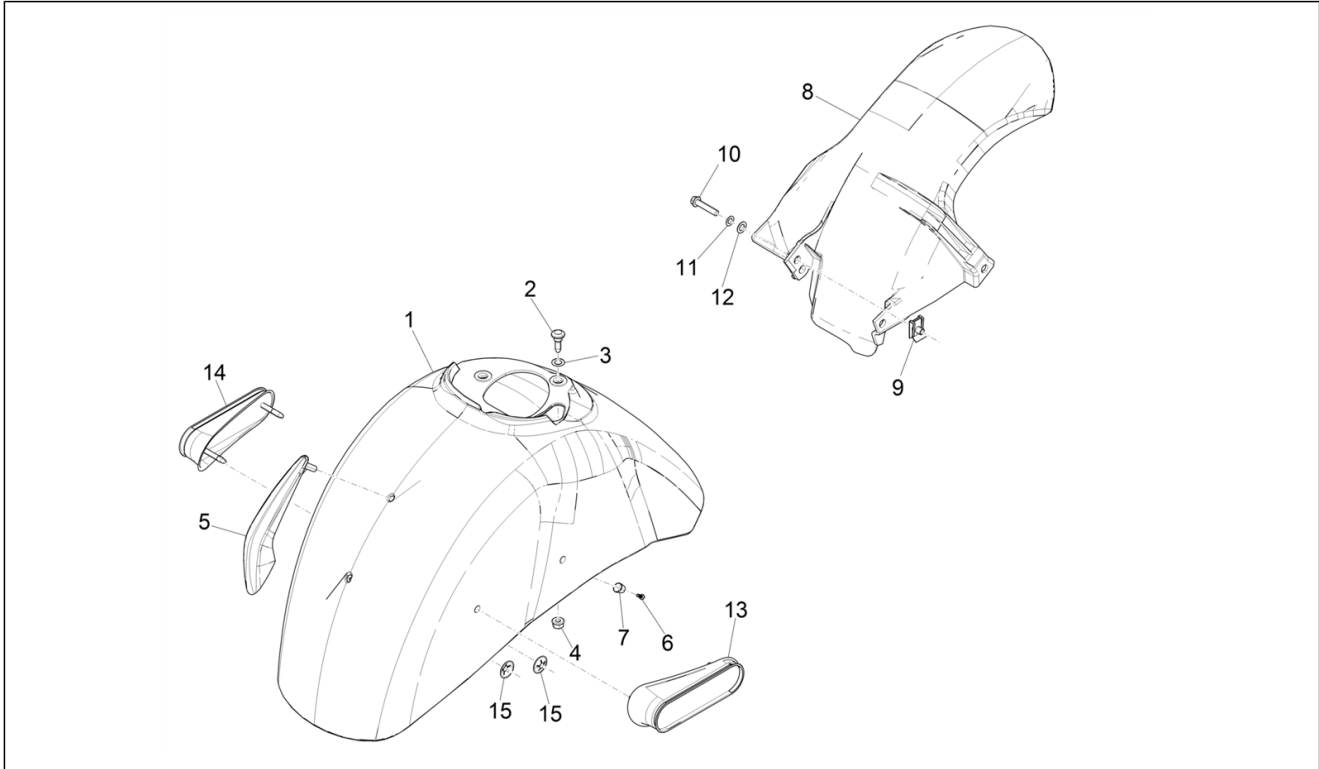

Group	Frame - Plastic parts - Coachwork
Code	02.33
Description	Wheel huosing - Mudguard
Service	1

Pos.	Code	Description	Qty	Variants
2	648294	Screw with shank M6x25	3	
3	709047	Spring washer	3	
4	288245	Self locking nut M6	3	
5	CM307102	Upper crest	1	Model version:"NOTTE" Version [N] Colour:Matt Black 99/C[99/C] Country:europa[EU]
5	1B005785	Upper crest	1	Model version:Basic version[B] Colour: Yellow 983/A[983/A] Model version:Basic version[B] Colour: Yellow 983/A[983/A] Model version:Supertech[ST] Colour:XN3 - 70/B Main Black (master)[70/B] Country:europa[EU] Model version:Supertech[ST] Colour:Grey mouse - 715/C[715/C] Country:europa[EU] Model version:"Sport" version[SP] Colour:Matt grey 707/C[707/C] Model version:"Sport" version[SP] Colour:Matt grey 707/C[707/C] Model version:"Sport" version[SP] Colour:Matte line blue 297/A[297/A] Model version:"Sport" version[SP] Colour:Matte line blue 297/A[297/A] Model version:Basic version[B] Colour:Black 94[94] Model version:Basic version[B] Colour:Black 94[94] Model version:Basic version[B] Colour:Dragon Red 894[894] Model version:Basic version[B] Colour:Dragon Red 894[894] Model version:Basic version[B] Colour:White 544[544] Model version:Basic version[B] Colour:White 544[544]