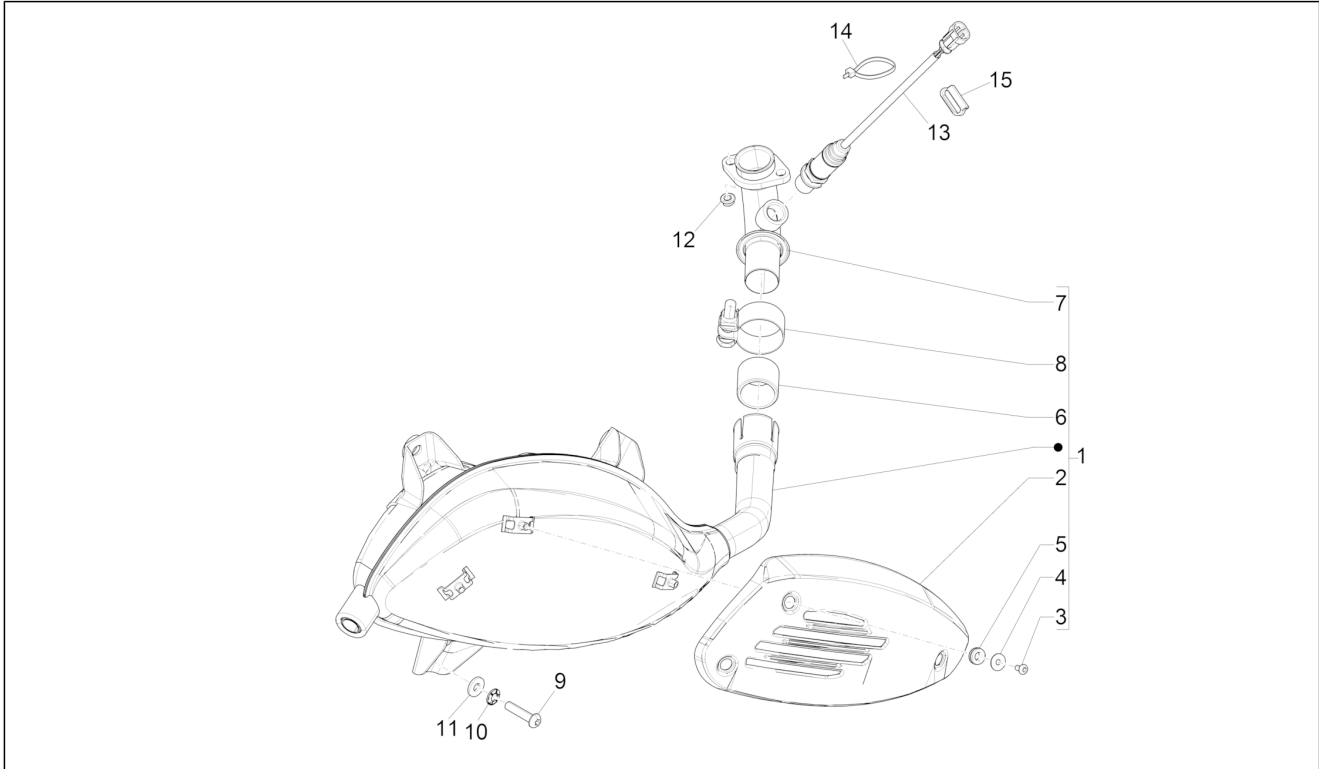

Group	Engine
Code	01.42
Description	Silencer
Service	1

Pos.	Code	Description	Qty	Variants
				Colour: Yellow 983/A[983/A] Model version:Basic version[B] Colour: Yellow 983/A[983/A] Model version:Supertech[ST] Colour:XN3 - 70/B Main Black (master)[70/B] Country:europa[EU] Model version:Supertech[ST] Colour:Grey mouse - 715/C[715/C] Country:europa[EU] Model version:"Sport" version[SP] Colour:Matt grey 707/C[707/C] Model version:"Sport" version[SP] Colour:Matt grey 707/C[707/C] Model version:"Sport" version[SP] Colour:Matte line blue 297/A[297/A] Model version:"Sport" version[SP] Colour:Matte line blue 297/A[297/A] Model version:Basic version[B] Colour:Black 94[94] Model version:Basic version[B] Colour:Black 94[94] Model version:Basic version[B] Colour:Dragon Red 894[894] Model version:Basic version[B] Colour:Dragon Red 894[894] Model version:Basic version[B] Colour:White 544[544] Model version:Basic version[B] Colour:White 544[544]
3	848766	screw	3	Model version:"NOTTE" Version [N] Colour:Matt Black 99/C[99/C] Country:europa[EU]
3	AP8152267	Hex socket screw M5x12	3	Model version:Basic version[B] Colour: Yellow 983/A[983/A] Model version:Basic version[B] Colour: Yellow 983/A[983/A] Model version:Supertech[ST]