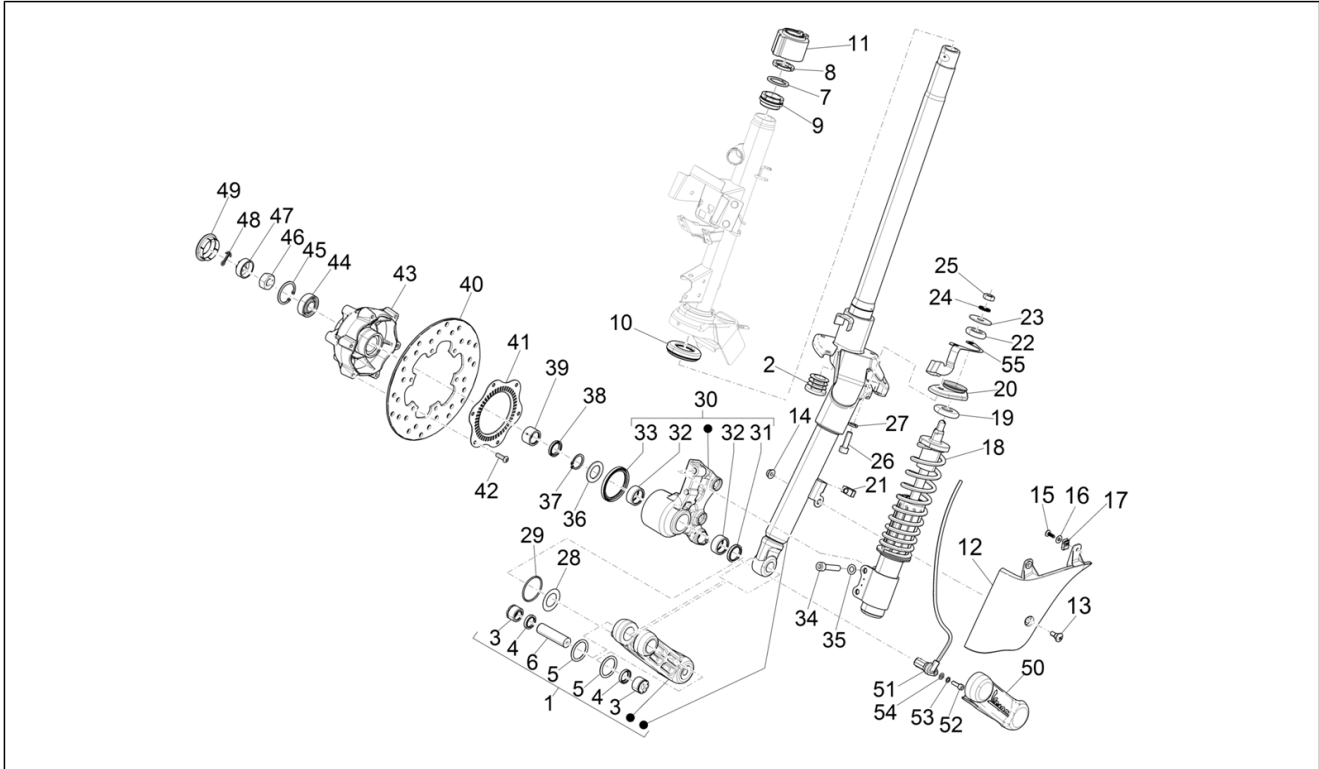

Group	Suspensions - Wheels
Code	04.02
Description	Fork/steering tube - Steering bearing unit
Service	1

Pos.	Code	Description	Qty	Variants
1	1C0025285	Steering tube complete with arm	1	
2	601026	Cover	1	
3	198513	Roller cage	2	
4	119219	Gasket ring	2	
5	006731	Gasket	2	
6	177451	Piston pin	1	
7	650075	Lower steering bearing	1	
8	650693	Upper thrust ring	1	
9	582787	Guard washer	1	
10	0111094	Steering tube ring nut	1	
11	582828	Collar	1	
12	1C001153	Front suspension cover	1	
13	CM179301	Screw M6x16	1	
14	288245	Self locking nut M6	1	
15	259349	Screw M4,2x13	2	
16	012528	Washer	2	
17	CM017410	Spring plate	2	
18	1C003861R	Complete front shock absorber	1	Model version:"NOTTE" Version [N] Colour:Matt Black 99/C[99/C] Country:europa[EU]
18	56452R	Complete front shock absorber	1	Model version:Basic version[B] Colour: Yellow 983/A[983/A] Model version:Basic version[B] Colour: Yellow 983/A[983/A] Model version:"Sport" version[SP] Colour:Matt grey 707/C[707/C] Model version:"Sport" version[SP] Colour:Matt grey 707/C[707/C] Model version:"Sport" version[SP] Colour:Matte line blue 297/A[297/A] Model version:"Sport" version[SP]