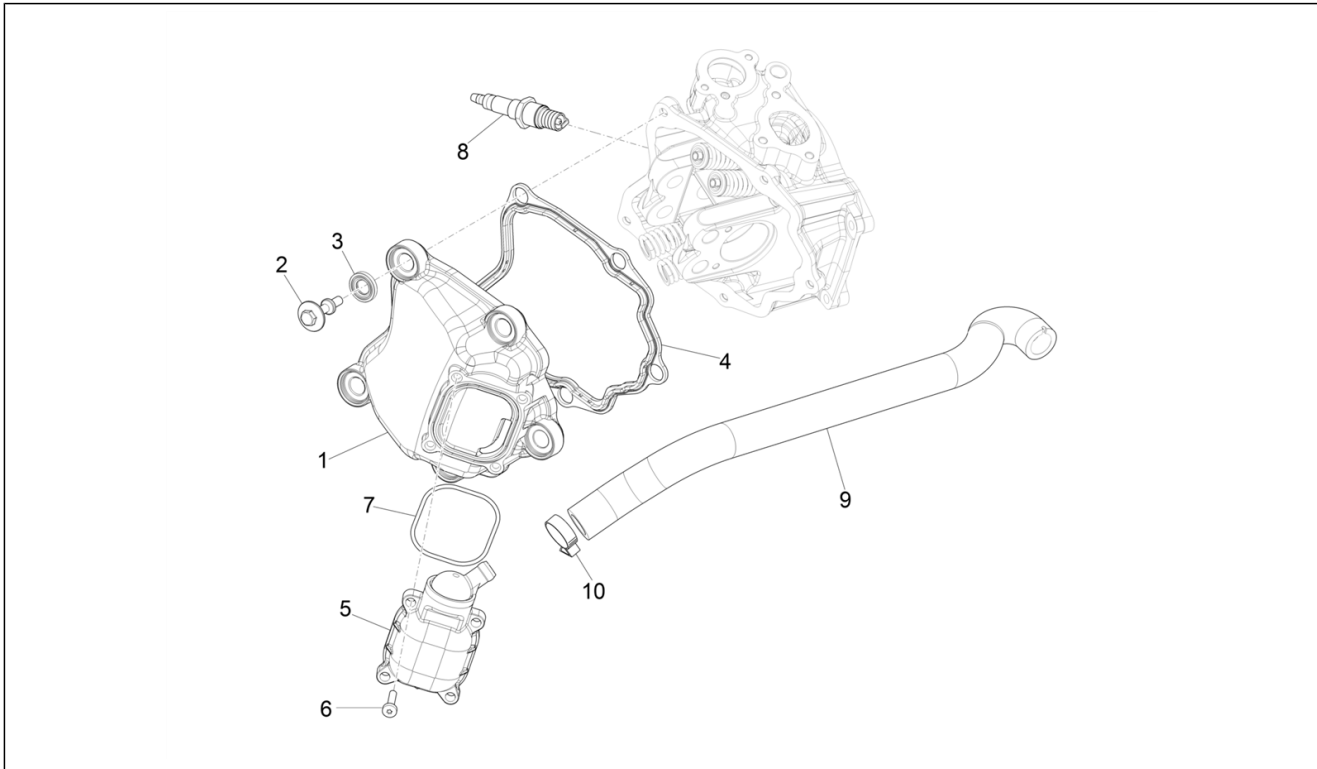

Group	Engine
Code	01.12
Description	Cylinder head cover
Service	1

Pos.	Code	Description	Qty	Variants
1	829534	Head cover	1	
2	872635	Special screw	5	
3	830249	Damper drift	5	
4	829536	Head cover gasket	1	
5	1A010691R	Oil draining body with i.p.	1	
5	828421	Oil draining body with i.p.	1	
6	877136	Self tapping screw M5x20	4	
7	1A003985	Gasket	1	
8	1A013926	Ignition spark plug NGK MR7BI-8	1	
9	844094	Engine oil breather pipe	1	
10	CM001904	Hose clamp	1