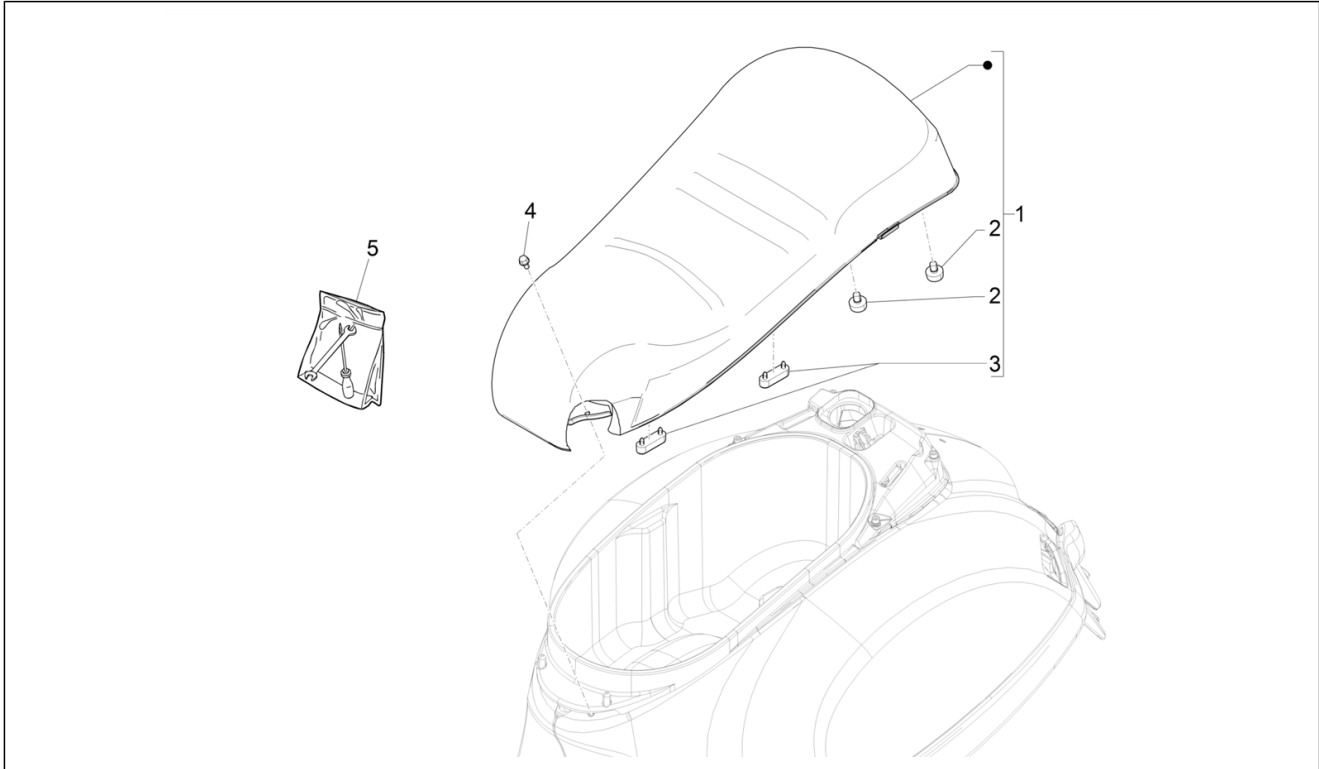

Group	Frame - Plastic parts - Coachwork
Code	02.39
Description	Saddle/seats
Service	1

Pos.	Code	Description	Qty	Variants
4	B016426	Screw w/ flange M6x14	2	
5	651028	Tool set, standard l/jack	1