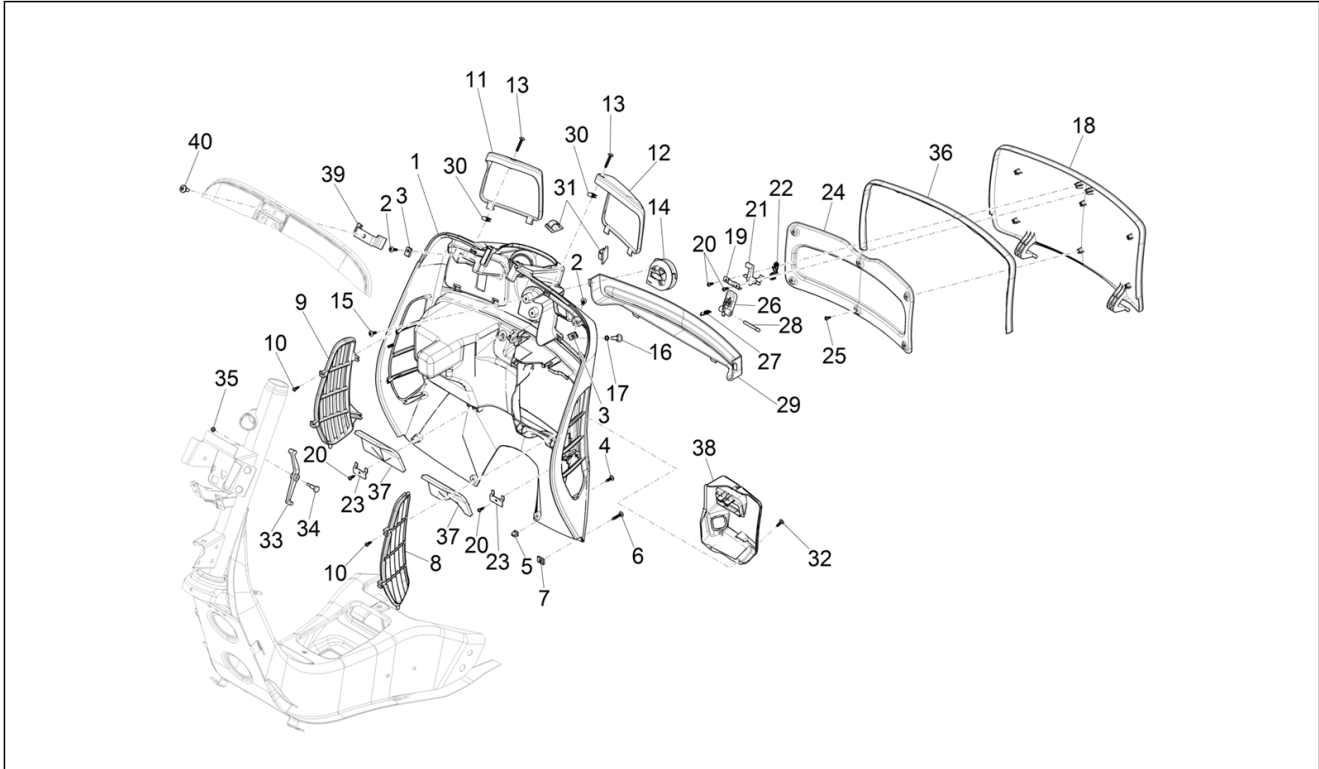

Group	Frame - Plastic parts - Coachwork
Code	02.30
Description	Front glove-box - Knee-guard panel
Service	1

Pos.	Code	Description	Qty	Variants
1	1B005767000HT	Painted front top box	1	Model version:Supertech[ST] Colour:Grey mouse - 715/C[715/C] Country:europa[EU]
1	1B005767000XN2	Painted front top box	1	Model version:Supertech[ST] Colour:XN3 - 70/B Main Black (master)[70/B] Country:europa[EU]
1	1B005767000HQ	Painted front top box	1	Model version:"Sport" version[SP] Colour:Matt grey 707/C[707/C] Model version:"Sport" version[SP] Colour:Matt grey 707/C[707/C]
1	1B005767000R7	Painted front top box	1	Model version:Basic version[B] Colour:Dragon Red 894[894] Model version:Basic version[B] Colour:Dragon Red 894[894]
1	1B005767000D03	Painted front top box	1	Model version:"Sport" version[SP] Colour:Matte line blue 297/A[297/A] Model version:"Sport" version[SP] Colour:Matte line blue 297/A[297/A]
1	1B005767000BR	Painted front top box	1	Model version:Basic version[B] Colour:White 544[544] Model version:Basic version[B] Colour:White 544[544]
1	1B00576700090	Painted front top box	1	Model version:Basic version[B] Colour:Black 94[94] Model version:Basic version[B] Colour:Black 94[94]
1	1B005767	Front glove comp.	1	
1	1B005767000LD	Painted front top box	1	Model version:Basic version[B] Colour:Yellow 983/A[983/A] Model version:Basic version[B] Colour:Yellow 983/A[983/A]
1	1B005767000NV	Painted front top box	1	Model version:"NOTTE" Version [N] Colour:Matt Black 99/C[99/C] Country:europa[EU]