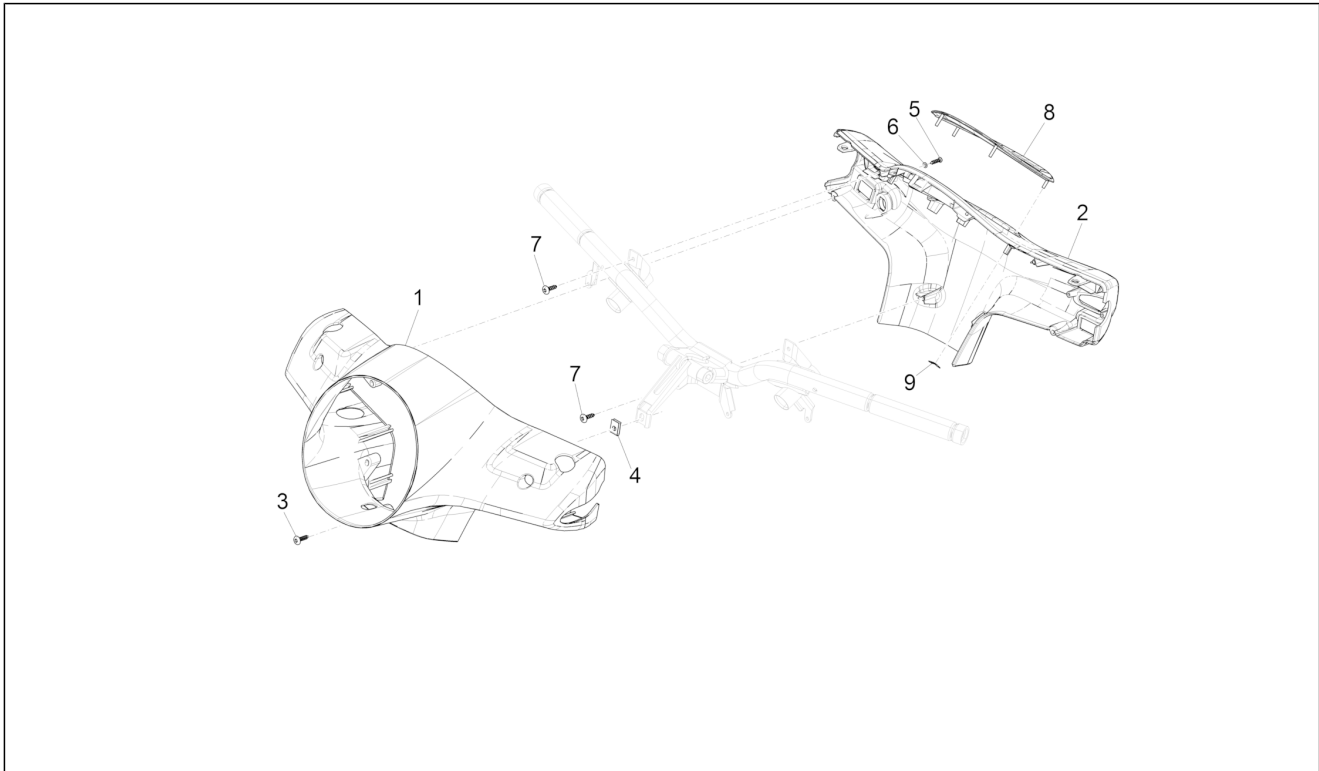

Group	Handlebars/Steering
Code	03.01
Description	Handlebars coverages
Service	1

Pos.	Code	Description	Qty	Variants
				Model version:Basic version[B] Colour:White 544[544] Model version:Basic version[B] Colour:White 544[544]
9	008108	Spring plate	4