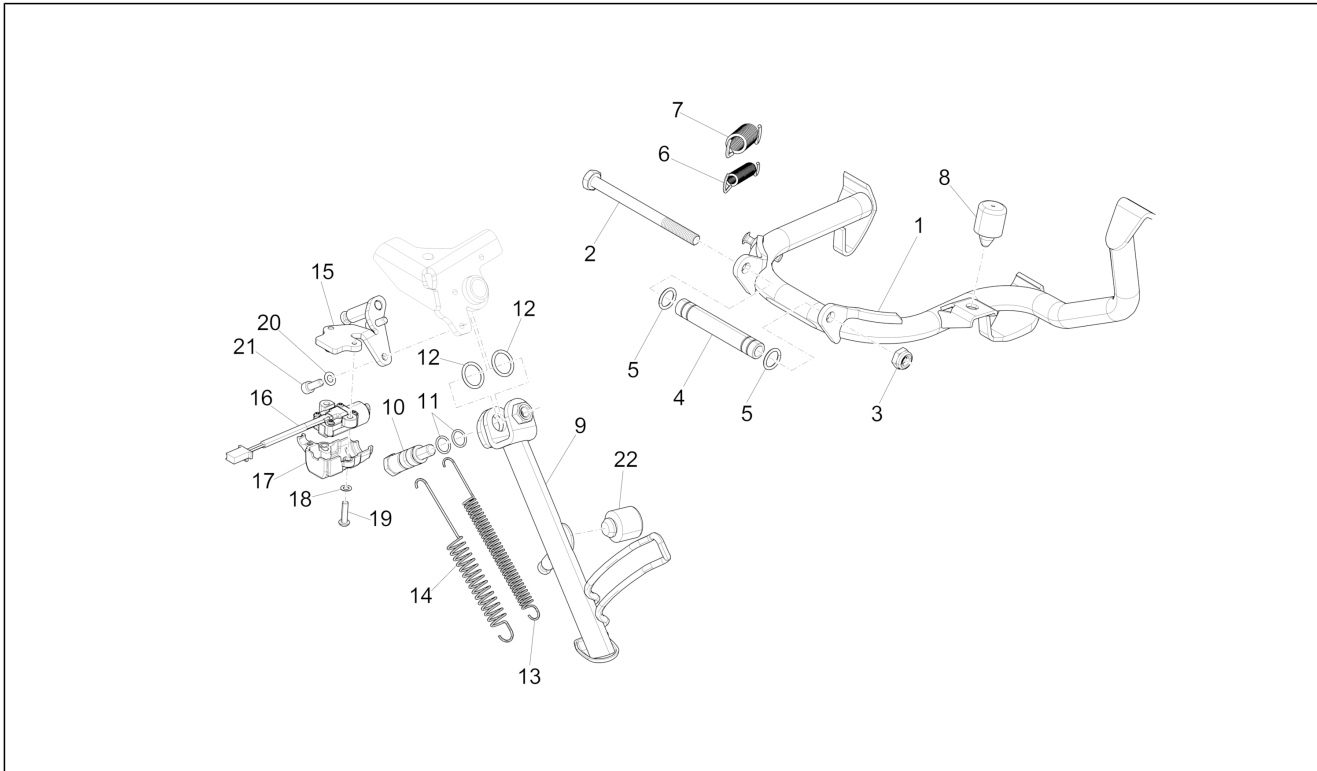

Group	Frame - Plastic parts - Coachwork
Code	02.25
Description	Stand/s
Service	1

Pos.	Code	Description	Qty	Variants
1	1C003936	Centre stand with U.P.	1	
2	030115	Hex screw M10x130	1	
3	002440	Self locking nut M10	1	
4	1C004537	Spacer	1	
4	1C001867	Spacer	1	
5	273754	O-ring	2	
6	582850	Internal lateral stand spring	1	
7	582851	Lateral stand spring	1	
8	1C002702	Pad	1	
9	1C000370	Side Stand with i.p.	1	
10	1C000384	Stand pin	1	
11	434947	O-ring 12,42x1	2	
12	191189	Gasket	2	
13	599561	Spring	1	
14	295789	Spring	1	
15	1C000368	Support bracket sensor	1	
16	1D0019356	Side stand switch	1	
17	1C000518	Guard	1	
18	016343	Washer	2	
19	B016808	Torx Screw M5x20	2	
20	006976	Spring washer 12x6,4x0,5	2	
21	709099	Hex socket screw M6x16	2	
22	967351	Pad	1