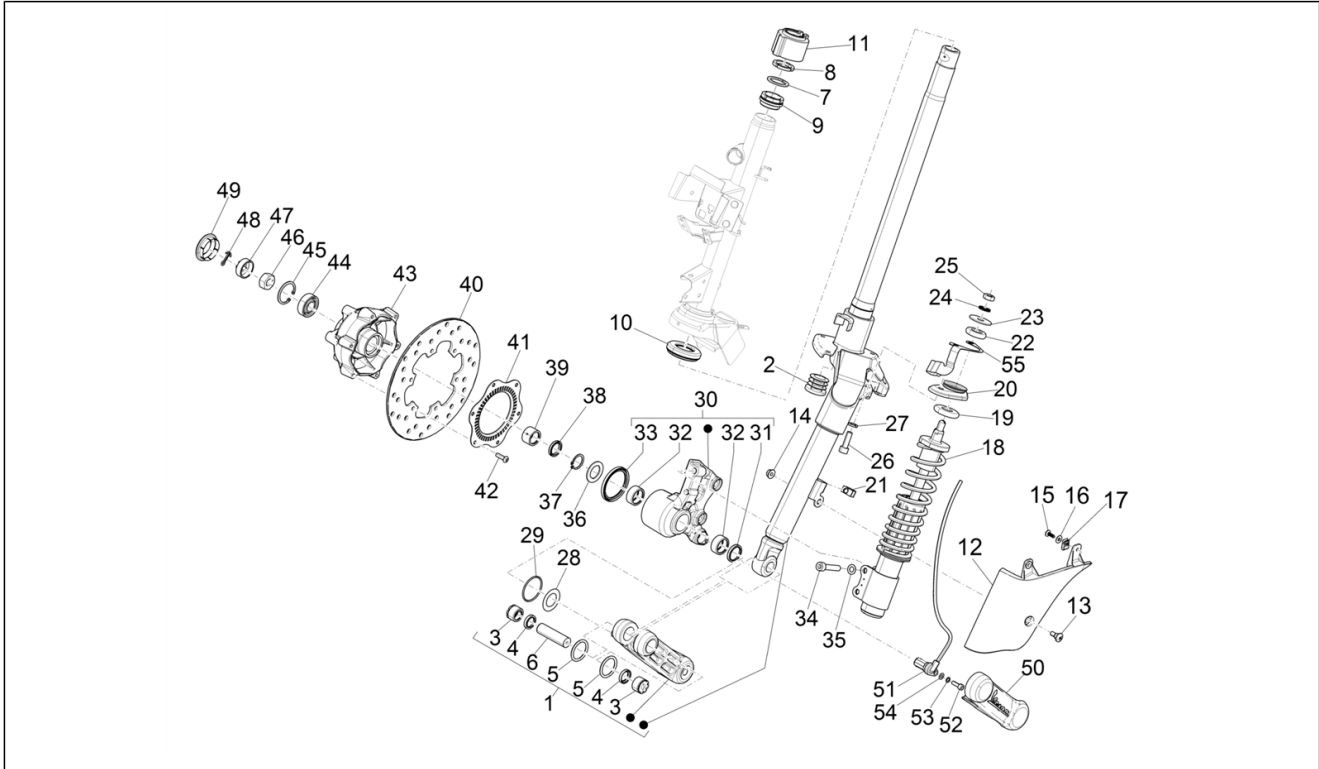

Group	Suspensions - Wheels
Code	04.02
Description	Fork/steering tube - Steering bearing unit
Service	1

Pos.	Code	Description	Qty	Variants
				Model version:"Sport" version[SP] Colour:Matt grey 707/C[707/C] Model version:"Sport" version[SP] Colour:Matt grey 707/C[707/C] Model version:"Sport" version[SP] Colour:Matte line blue 297/A[297/A] Model version:"Sport" version[SP] Colour:Matte line blue 297/A[297/A] Model version:Basic version[B] Colour:Black 94[94] Model version:Basic version[B] Colour:Black 94[94] Model version:Basic version[B] Colour:Dragon Red 894[894] Model version:Basic version[B] Colour:Dragon Red 894[894] Model version:Basic version[B] Colour:White 544[544] Model version:Basic version[B] Colour:White 544[544]
51	1D0001275	ABS sensor	1	
52	880285	Torx Screw	2	
53	006975	Washer $\varnothing 5,3 \times \varnothing 10 \times 0,5$	2	
54	669282	Flat washer	2	
55	1C001228	Brake pipe support bracket	1