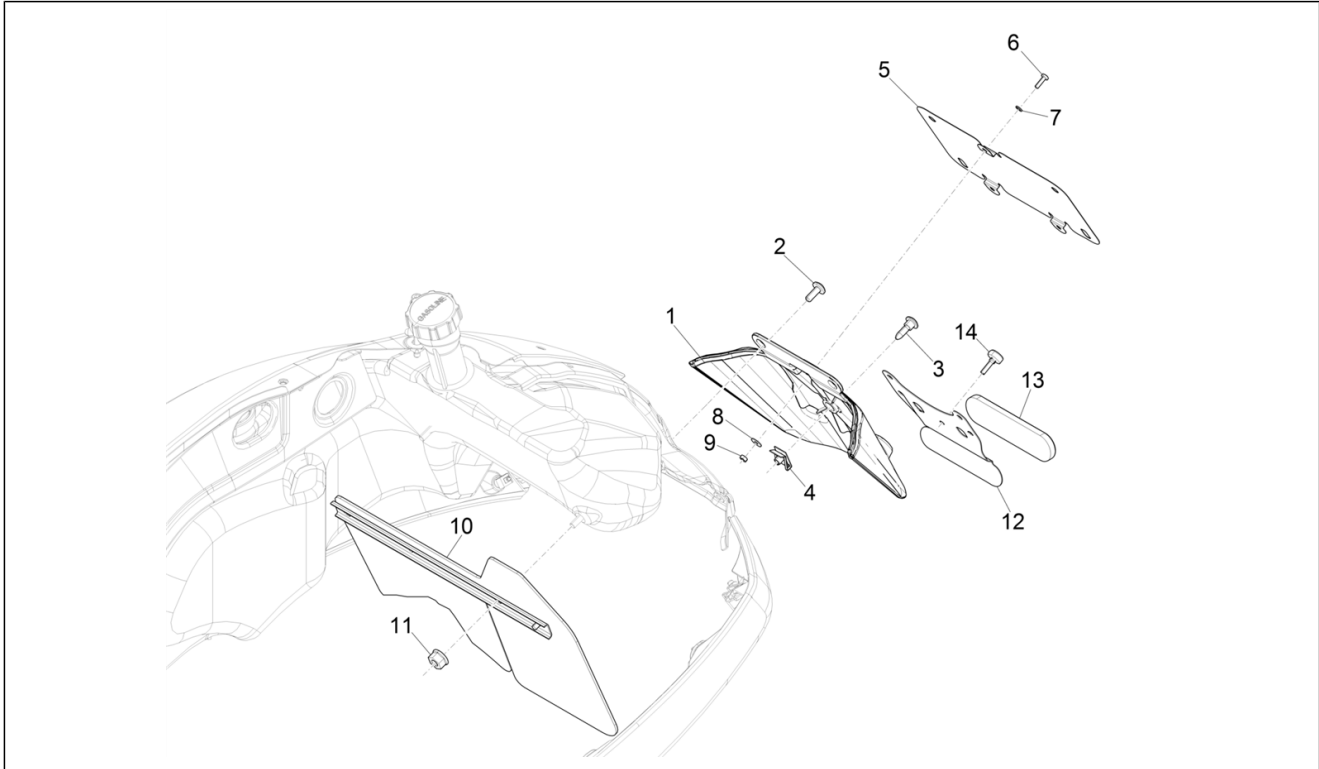

Group	Frame - Plastic parts - Coachwork
Code	02.37
Description	Rear cover - Splash guard
Service	1

Pos.	Code	Description	Qty	Variants
1	1B0057880000C	Rear splash guard	1	Model version:"NOTTE" Version [N] Colour:Matt Black 99/C[99/C] Country:europa[EU] Model version:Basic version[B] Colour: Yellow 983/A[983/A] Model version:Basic version[B] Colour: Yellow 983/A[983/A] Model version:Supertech[ST] Colour:XN3 - 70/B Main Black (master)[70/B] Country:europa[EU] Model version:Supertech[ST] Colour:Grey mouse - 715/C[715/C] Country:europa[EU] Model version:"Sport" version[SP] Colour:Matt grey 707/C[707/C] Model version:"Sport" version[SP] Colour:Matt grey 707/C[707/C] Model version:"Sport" version[SP] Colour:Matte line blue 297/A[297/A] Model version:"Sport" version[SP] Colour:Matte line blue 297/A[297/A] Model version:Basic version[B] Colour:Black 94[94] Model version:Basic version[B] Colour:Black 94[94] Model version:Basic version[B] Colour:Dragon Red 894[894] Model version:Basic version[B] Colour:Dragon Red 894[894] Model version:Basic version[B] Colour:White 544[544] Model version:Basic version[B] Colour:White 544[544]
2	CM179301	Screw M6x16	1	
3	CM179201	Metric screw M6x22	1	
4	254485	Spring plate M6	1