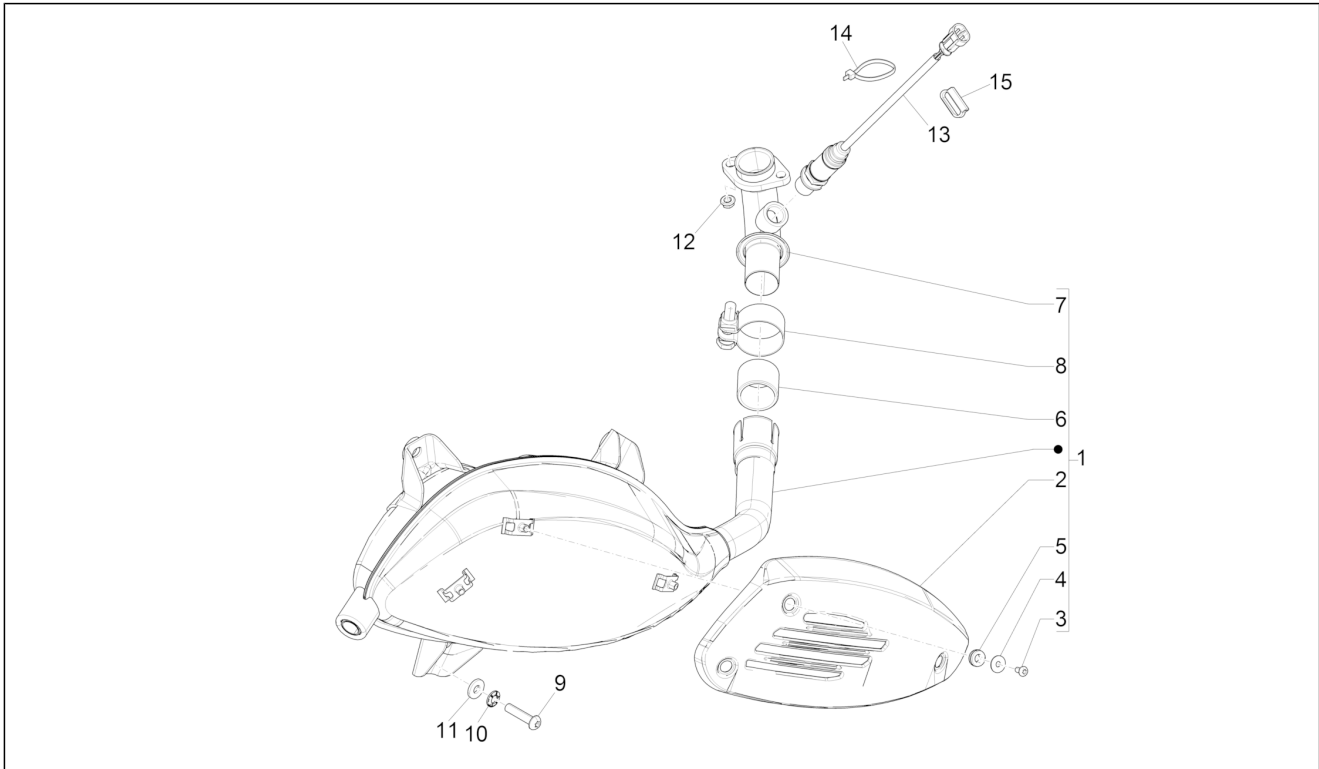

Group	Engine
Code	01.42
Description	Silencer
Service	1

Pos.	Code	Description	Qty	Variants
				Country:europa[EU] Model version:"Sport" version[SP] Colour:Matt grey 707/C[707/C] Model version:"Sport" version[SP] Colour:Matt grey 707/C[707/C] Model version:"Sport" version[SP] Colour:Matte line blue 297/A[297/A] Model version:"Sport" version[SP] Colour:Matte line blue 297/A[297/A] Model version:Basic version[B] Colour:Black 94[94] Model version:Basic version[B] Colour:Black 94[94] Model version:Basic version[B] Colour:Dragon Red 894[894] Model version:Basic version[B] Colour:Dragon Red 894[894] Model version:Basic version[B] Colour:White 544[544] Model version:Basic version[B] Colour:White 544[544]
5	841782	Rubber spacer	3	
6	8263885	Graphite bushing	1	
7	1A007653	Exhaust manifold with I.P.	1	
8	8449404	Hose clamp	1	
9	599208	Hex screw M8x30	3	
10	834187	Spring washer 16x8,2x2,2	3	
11	848452	Flat washer 19,3x8,2x2,5	3	
12	436947	Nut	2	
13	584344	Lambda sensor (L. 325 mm)	1	
14	145298	Lock-strap L=180mm	1	
15	847974	Lambda probe connector support	1