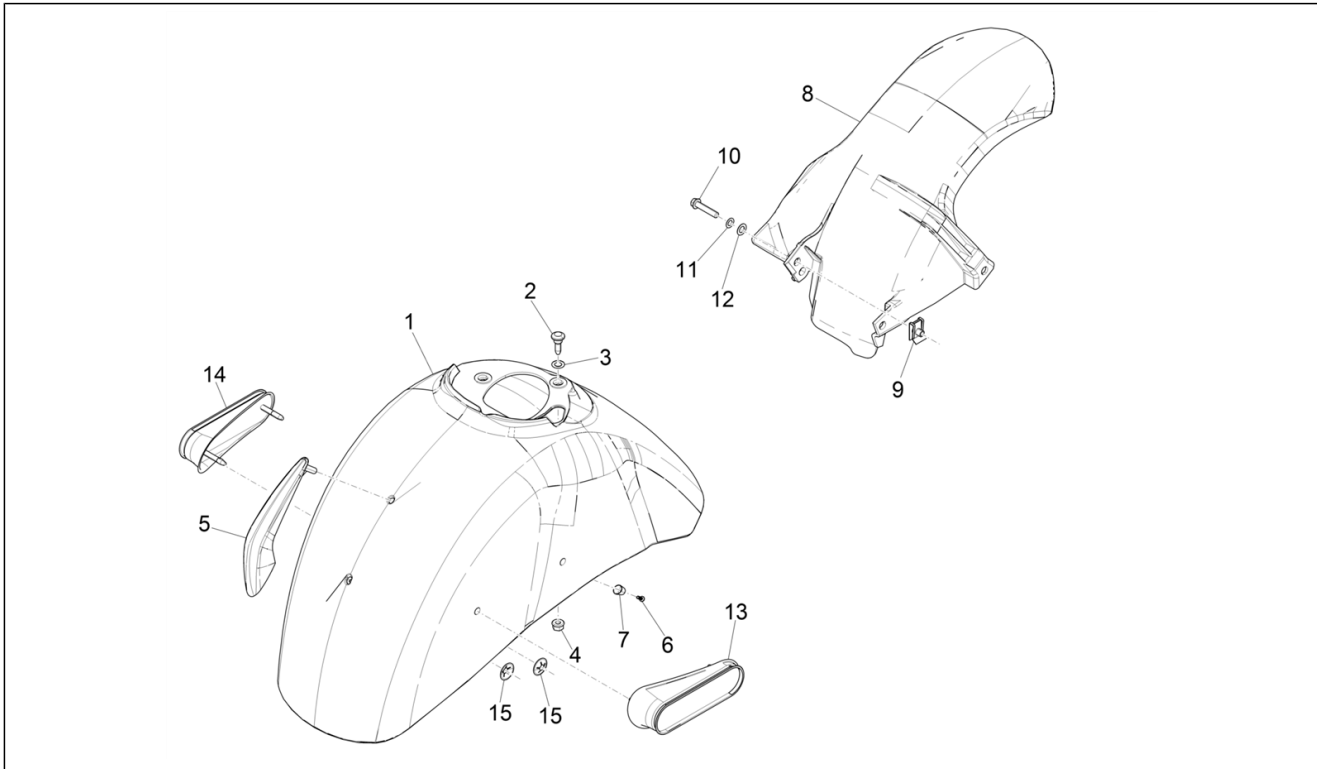

Group	Frame - Plastic parts - Coachwork
Code	02.33
Description	Wheel huosing - Mudguard
Service	1

Pos.	Code	Description	Qty	Variants
1	65102900HT	Front mudguard	1	Model version:Supertech[ST] Colour:Grey mouse - 715/C[715/C] Country:europe[EU]
1	65102900XN2	Front mudguard	1	Model version:Supertech[ST] Colour:XN3 - 70/B Main Black (master)[70/B] Country:europe[EU]
1	65102900HQ	Front mudguard	1	Model version:"Sport" version[SP] Colour:Matt grey 707/C[707/C] Model version:"Sport" version[SP] Colour:Matt grey 707/C[707/C]
1	65102900LD	Front mudguard	1	Model version:Basic version[B] Colour: Yellow 983/A[983/A] Model version:Basic version[B] Colour: Yellow 983/A[983/A]
1	65102900R7	Front mudguard	1	Model version:Basic version[B] Colour:Dragon Red 894[894] Model version:Basic version[B] Colour:Dragon Red 894[894]
1	6510295090	Front mudguard	1	Model version:Basic version[B] Colour:Black 94[94] Model version:Basic version[B] Colour:Black 94[94]
1	651029	Front mudguard	1	
1	65102900D03	Front mudguard	1	Model version:"Sport" version[SP] Colour:Matte line blue 297/A[297/A] Model version:"Sport" version[SP] Colour:Matte line blue 297/A[297/A]
1	65102900BR	Front mudguard	1	Model version:Basic version[B] Colour:White 544[544] Model version:Basic version[B] Colour:White 544[544]
1	65102900NV	Front mudguard	1	Model version:"NOTTE" Version [N] Colour:Matt Black 99/C[99/C] Country:europe[EU]