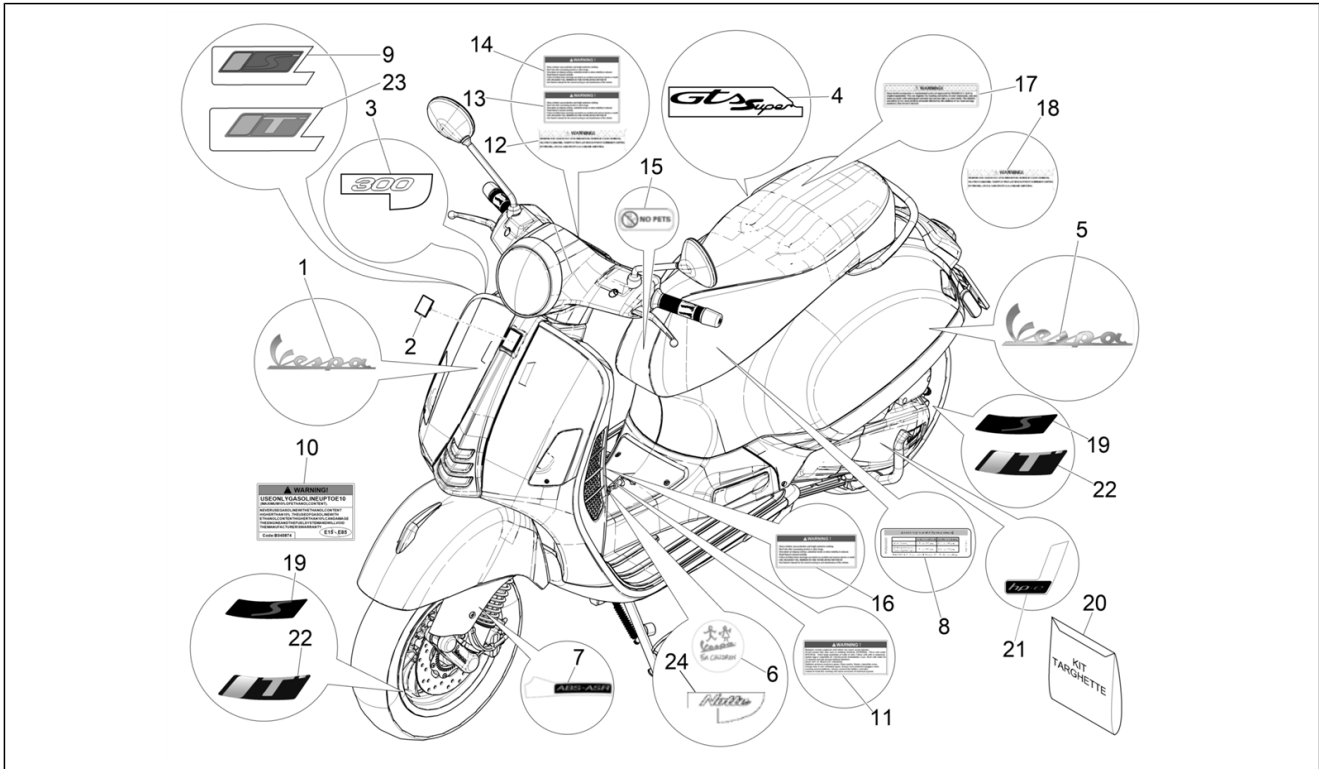

Group	Frame - Plastic parts - Coachwork
Code	02.38
Description	Plates - Emblems
Service	1

Pos.	Code	Description	Qty	Variants
				Colour:Matt grey 707/C[707/C] Model version:"Sport" version[SP] Colour:Matte line blue 297/A[297/A] Model version:"Sport" version[SP] Colour:Matte line blue 297/A[297/A]
21	2H003322	Adhesive dataplate "Hpe"	1	
22	2H003175000A1	Rim decal "T"	2	Model version:Supertech[ST] Colour:XN3 - 70/B Main Black (master)[70/B] Country:europe[EU] Model version:Supertech[ST] Colour:Grey mouse - 715/C[715/C] Country:europe[EU]
23	2H003202	Name plate "T"	1	Model version:Supertech[ST] Colour:XN3 - 70/B Main Black (master)[70/B] Country:europe[EU] Model version:Supertech[ST] Colour:Grey mouse - 715/C[715/C] Country:europe[EU]
24	2H002769	Name plate "NOTTE"	1	Model version:"NOTTE" Version [N] Colour:Matt Black 99/C[99/C] Country:europe[EU]