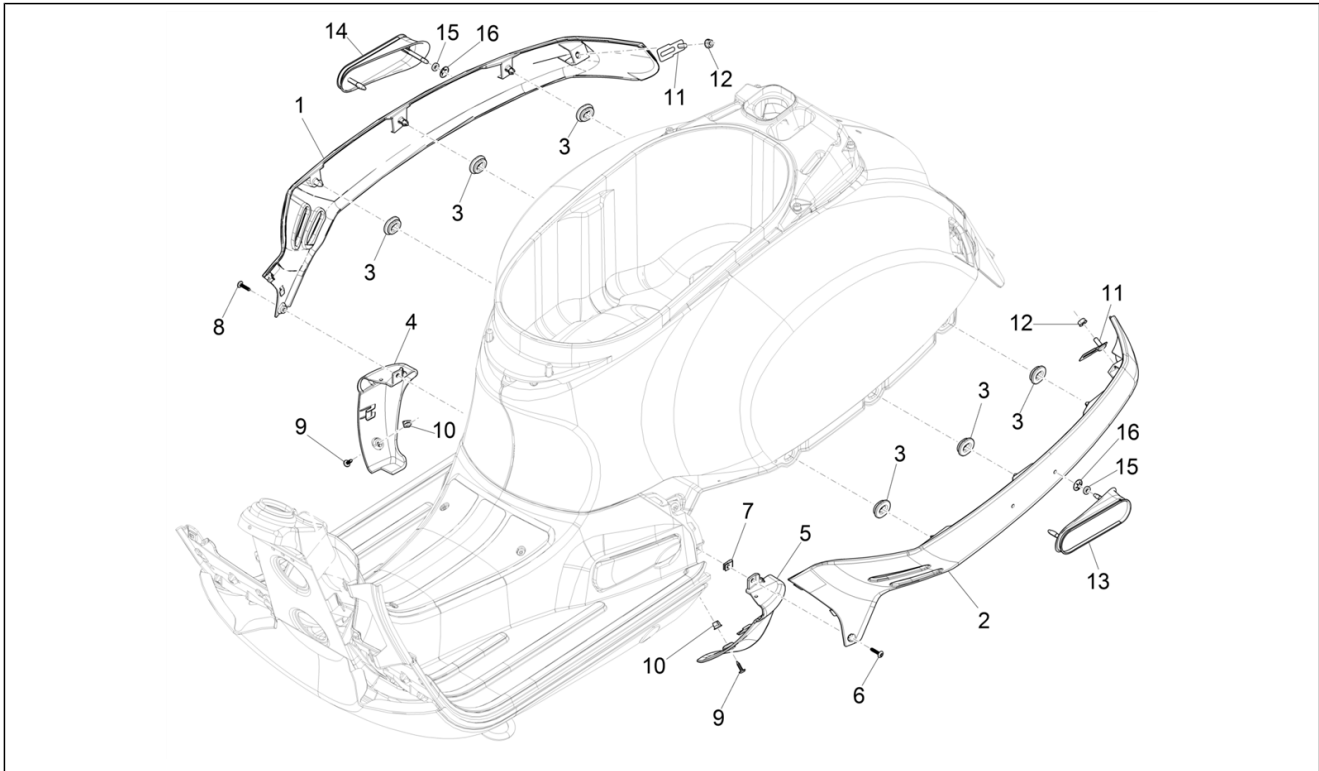

Group	Frame - Plastic parts - Coachwork
Code	02.32
Description	Side cover - Spoiler
Service	1

Pos.	Code	Description	Qty	Variants
				Country:europe[EU]
6	CM178609	Self-tap screw	1	
7	CM017410	Spring plate	1	
8	CM179101	Self-tapping screw	1	
9	CM178601	Self tapping screw D4.2x16	2	
10	157716	Expansion plug	2	
11	623575	Fairing fixing plate	2	
12	288245	Self locking nut M6	2	
13	1B006263	Left lateral retroreflector	1	
14	1B006264	Right lateral retroreflector	1	
15	584995	Gasket	2	
16	181351	Spring plate	2