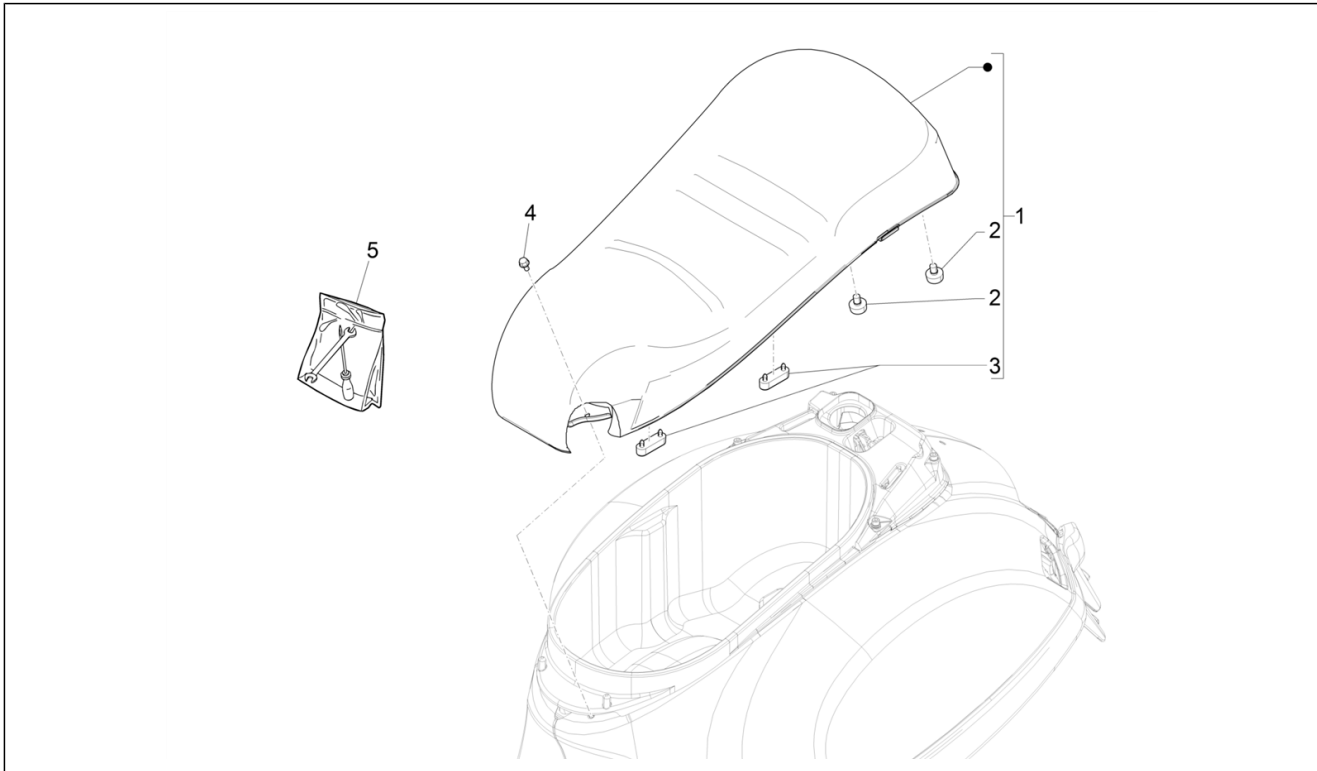

Group	Frame - Plastic parts - Coachwork
Code	02.39
Description	Saddle/seats
Service	1

Pos.	Code	Description	Qty	Variants
1	1B006477000C1	Saddle assembly Black with yellow stitching	1	Model version:Supertech[ST] Colour:XN3 - 70/B Main Black (master)[70/B] Country:europa[EU] Model version:Supertech[ST] Colour:Grey mouse - 715/C[715/C] Country:europa[EU]
1	1B005781000C1	Saddle assembly matt black	1	Model version:Basic version[B] Colour: Yellow 983/A[983/A] Model version:Basic version[B] Colour: Yellow 983/A[983/A] Model version:Basic version[B] Colour:Black 94[94] Model version:Basic version[B] Colour:Black 94[94] Model version:Basic version[B] Colour:Dragon Red 894[894] Model version:Basic version[B] Colour:Dragon Red 894[894] Model version:Basic version[B] Colour:White 544[544] Model version:Basic version[B] Colour:White 544[544]
1	1B006393000C1		1	Model version:"Sport" version[SP] Model version:"Sport" version[SP] Colour:Matt grey 707/C[707/C] Model version:"Sport" version[SP] Colour:Matt grey 707/C[707/C] Model version:"Sport" version[SP] Colour:Matte line blue 297/A[297/A] Model version:"Sport" version[SP] Colour:Matte line blue 297/A[297/A]
1	1B006677000C1	Saddle assembly Black with black stitching	1	Model version:"NOTTE" Version [N] Colour:Matt Black 99/C[99/C] Country:europa[EU]
2	577492	Pad	2	
3	296456	Stop buffer	2