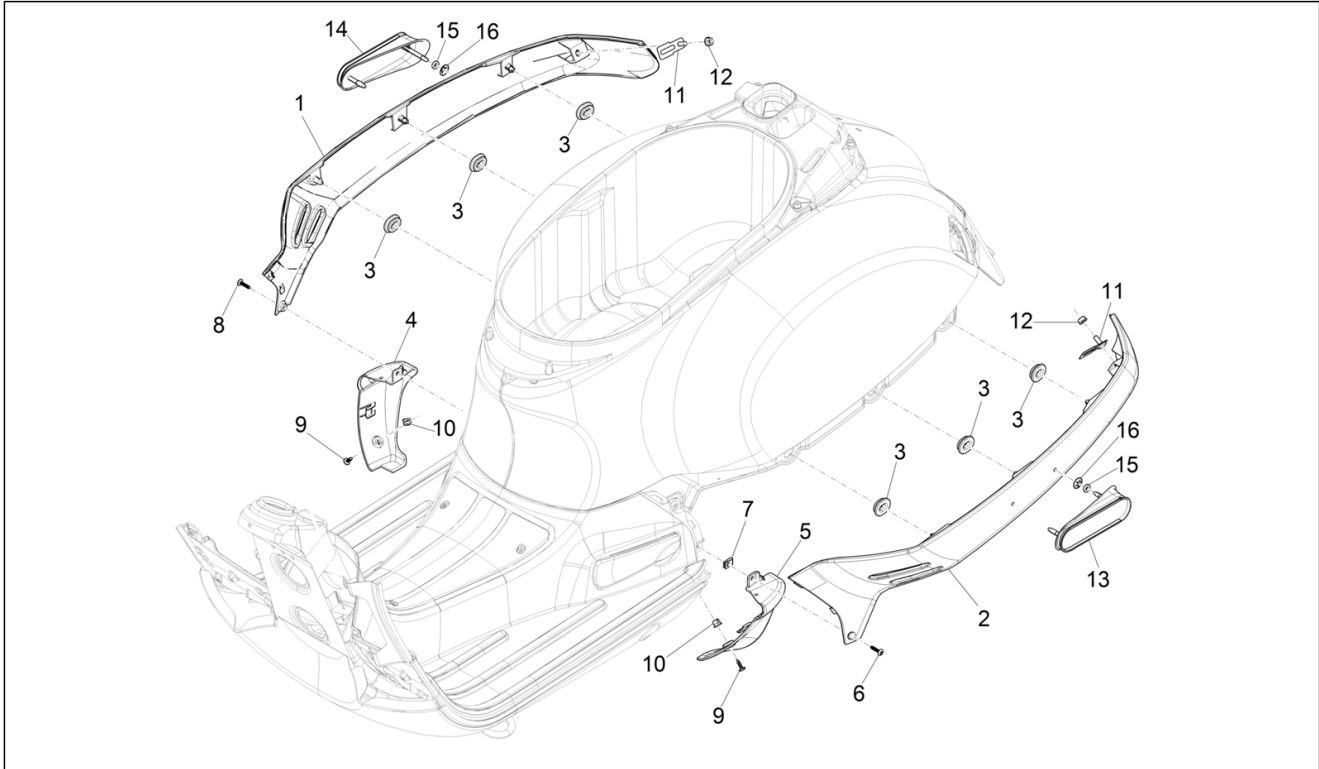

Group	Frame - Plastic parts - Coachwork
Code	02.32
Description	Side cover - Spoiler
Service	1

Pos.	Code	Description	Qty	Variants
1	1B005787000XN2	Right side cover	1	Model version:Supertech[ST] Colour:XN3 - 70/B Main Black (master)[70/B] Country:europa[EU]
1	1B005787000HT	Right side cover	1	Model version:Supertech[ST] Colour:Grey mouse - 715/C[715/C] Country:europa[EU]
1	1B005787000D03	Right side cover	1	Model version:"Sport" version[SP] Colour:Matte line blue 297/A[297/A] Model version:"Sport" version[SP] Colour:Matte line blue 297/A[297/A]
1	1B005787000LD	Right side cover	1	Model version:Basic version[B] Colour: Yellow 983/A[983/A] Model version:Basic version[B] Colour: Yellow 983/A[983/A]
1	1B00578700090	Right side cover	1	Model version:Basic version[B] Colour:Black 94[94] Model version:Basic version[B] Colour:Black 94[94]
1	1B005787000R7	Right side cover	1	Model version:Basic version[B] Colour:Dragon Red 894[894] Model version:Basic version[B] Colour:Dragon Red 894[894]
1	1B005787000BR	Right side cover	1	Model version:Basic version[B] Colour:White 544[544] Model version:Basic version[B] Colour:White 544[544]
1	1B005787	Right side cover raw (unpainted)	1	
1	1B005787000HQ	Right side cover	1	Model version:"Sport" version[SP] Colour:Matt grey 707/C[707/C] Model version:"Sport" version[SP] Colour:Matt grey 707/C[707/C]
1	1B005787000NV	Right side cover	1	Model version:"NOTTE" Version [N] Colour:Matt Black 99/C[99/C] Country:europa[EU]