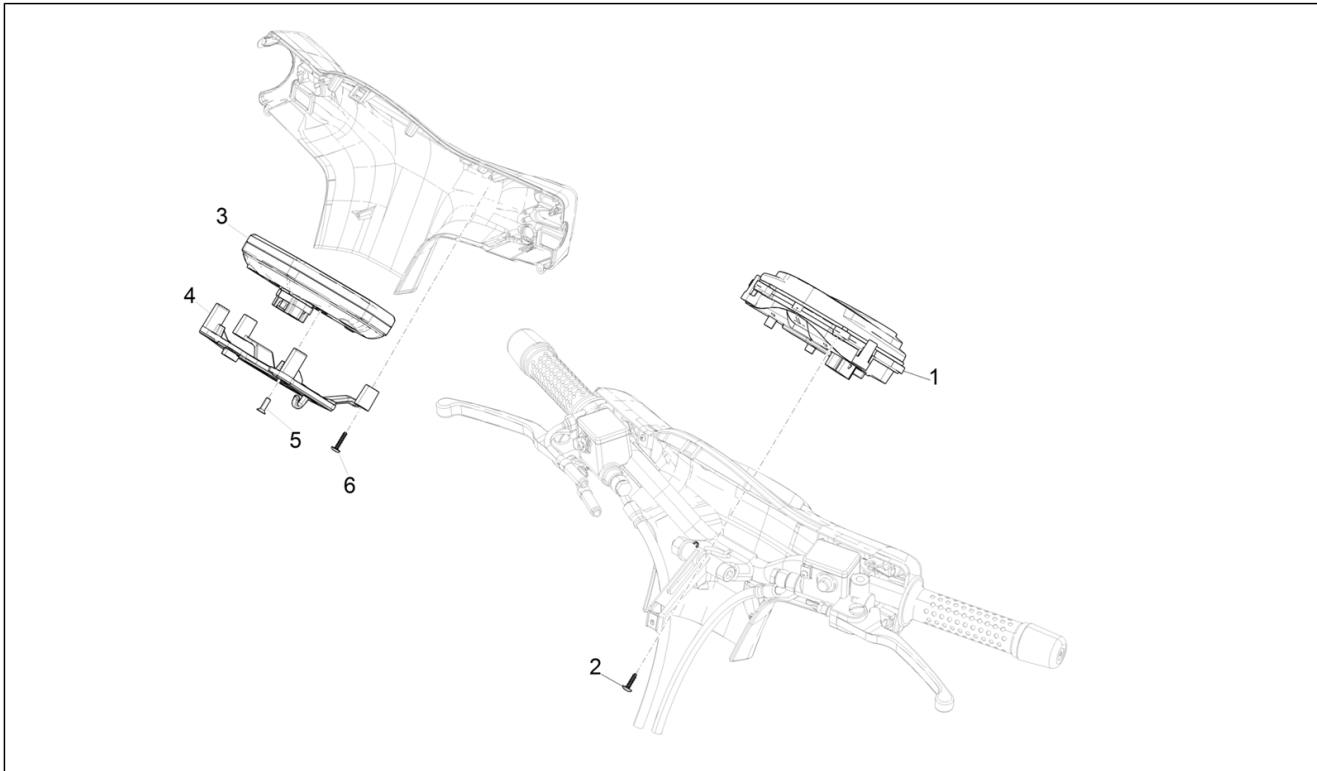

Group	Handlebars/Steering
Code	03.02
Description	Meter combination - Cruscotto
Service	1

Pos.	Code	Description	Qty	Variants
				Colour:Matt grey 707/C[707/C] Model version:"Sport" version[SP] Colour:Matte line blue 297/A[297/A] Model version:Basic version[B] Colour:Black 94[94] Model version:Basic version[B] Colour:Black 94[94] Model version:Basic version[B] Colour:Dragon Red 894[894] Model version:Basic version[B] Colour:Dragon Red 894[894] Model version:Basic version[B] Colour:White 544[544] Model version:Basic version[B] Colour:White 544[544]
3	1D002665	Instrument cluster	1	Model version:Supertech[ST] Colour:XN3 - 70/B Main Black (master)[70/B] Country:europe[EU] Model version:Supertech[ST] Colour:Grey mouse - 715/C[715/C] Country:europe[EU]
4	1B005642	Instrument support	1	Model version:Supertech[ST] Colour:XN3 - 70/B Main Black (master)[70/B] Country:europe[EU] Model version:Supertech[ST] Colour:Grey mouse - 715/C[715/C] Country:europe[EU]
5	825079	Screw M5x16	4	Model version:Supertech[ST] Colour:XN3 - 70/B Main Black (master)[70/B] Country:europe[EU] Model version:Supertech[ST] Colour:Grey mouse - 715/C[715/C] Country:europe[EU]
6	CM180702	Self tapping screw	4	Model version:Supertech[ST] Colour:XN3 - 70/B Main Black (master)[70/B] Country:europe[EU]