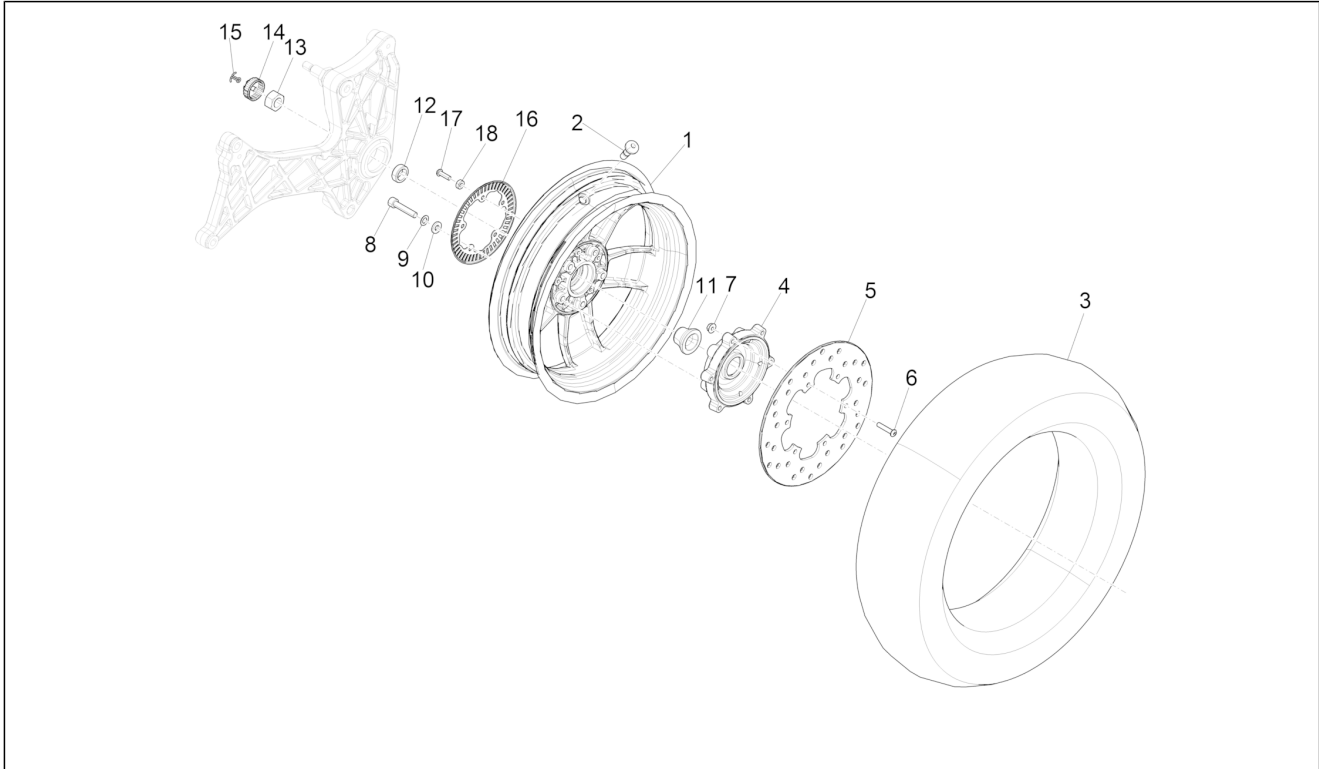

Group	Suspensions - Wheels
Code	04.12
Description	Rear wheel
Service	1

Pos.	Code	Description	Qty	Variants
1	1C00286000090	Rear wheel 3.00x12"	1	Model version:"NOTTE" Version [N] Colour:Matt Black 99/C[99/C] Country:europa[EU] Model version:Supertech[ST] Colour:XN3 - 70/B Main Black (master)[70/B] Country:europa[EU] Model version:Supertech[ST] Colour:Grey mouse - 715/C[715/C] Country:europa[EU] Model version:"Sport" version[SP] Colour:Matt grey 707/C[707/C] Model version:"Sport" version[SP] Colour:Matt grey 707/C[707/C] Model version:"Sport" version[SP] Colour:Matte line blue 297/A[297/A] Model version:"Sport" version[SP] Colour:Matte line blue 297/A[297/A]
1	1C001078	Wheel 3.00x12"	1	Model version:Basic version[B] Colour: Yellow 983/A[983/A] Model version:Basic version[B] Colour: Yellow 983/A[983/A] Model version:Basic version[B] Colour:Black 94[94] Model version:Basic version[B] Colour:Black 94[94] Model version:Basic version[B] Colour:Dragon Red 894[894] Model version:Basic version[B] Colour:Dragon Red 894[894] Model version:Basic version[B] Colour:White 544[544] Model version:Basic version[B] Colour:White 544[544]
2	597679	Tubeless valve	1	
3	1C000743	(Michelin) Tyre 130/70-12"	1	
3	598278	Tyre (Sava) 130/70-12"	1