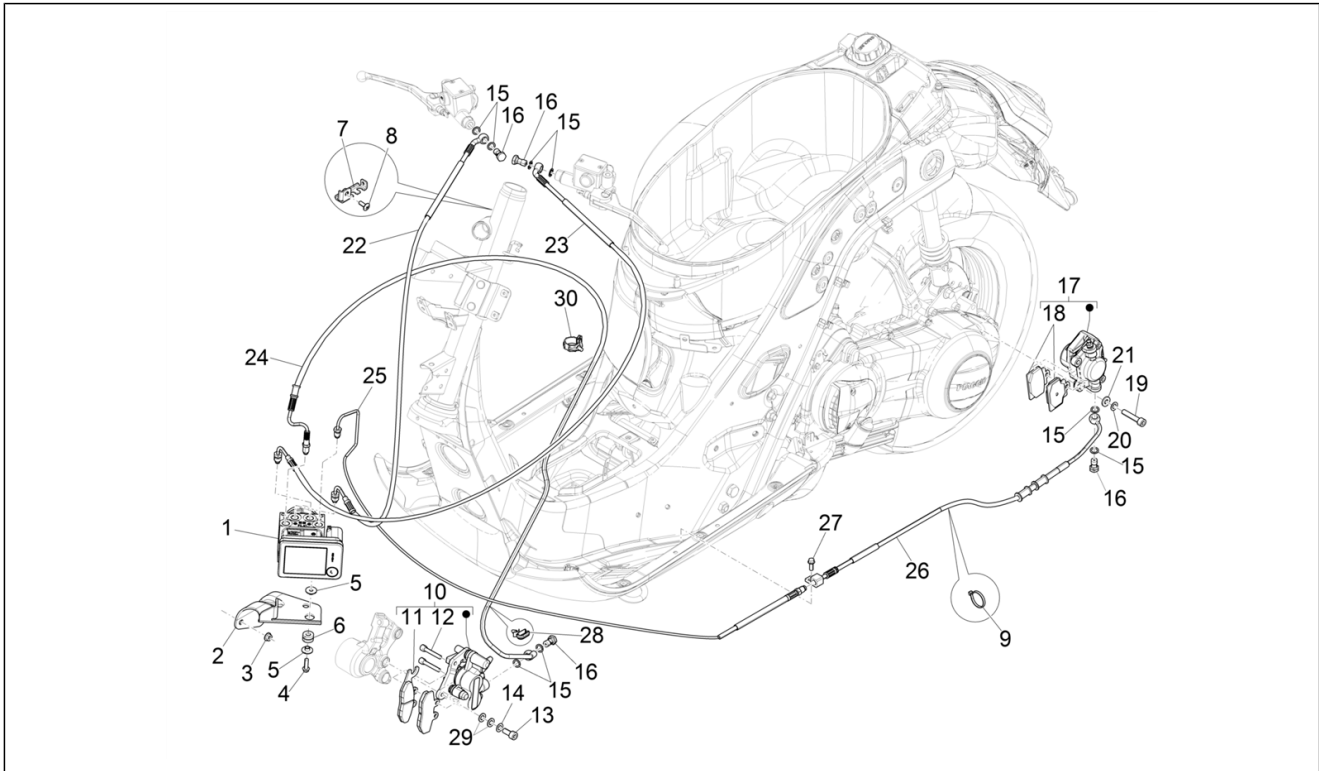

Group	Braking system - Transmissions
Code	05.02
Description	Brakes pipes - Calipers (ABS)
Service	1

Pos.	Code	Description	Qty	Variants
1	1C002747	ABS electro-hydraulic control unit	1	
2	1C002710	Fixture rod	1	
3	969224	Nut	2	
4	018639	Hex screw M6x20	3	
5	1C000870	Spacer	6	
6	939278	Pad	3	
7	649635	Bracket with up	1	
8	272836	Screw M6x16	1	
9	145298	Lock-strap L=180mm	4	
10	CM294407	Front brake caliper	1	
11	668021	Brake pads couple	1	
12	666139	Brake supp. plate pin	2	
13	149104	Hex socket screw M8x40	2	
14	709047	Spring washer	2	
15	127927	Gasket	8	
16	1C002059R	Special screw	4	
17	CM294803	Heng Tong brake calliper	1	
18	647161	Rear Brake pads couple.	1	
19	319532	screw	2	
20	709047	Spring washer	2	
21	003058	Flat washer 15x8,4x1,5	2	
22	1C003409	ABS unit - right brake pump pipe	1	
23	1C002755	LH brake pump - ABS unit pipe	1	
24	1C003699	ABS unit brake pipe - front brake pin	1	
25	1C002749	Rear brake - junction - ABS unit pip	1	
26	1C002323	Rear brake pipe	1	
27	B016777	Screw w/ flange M6x16	1	
28	217280	Hose clamp	1