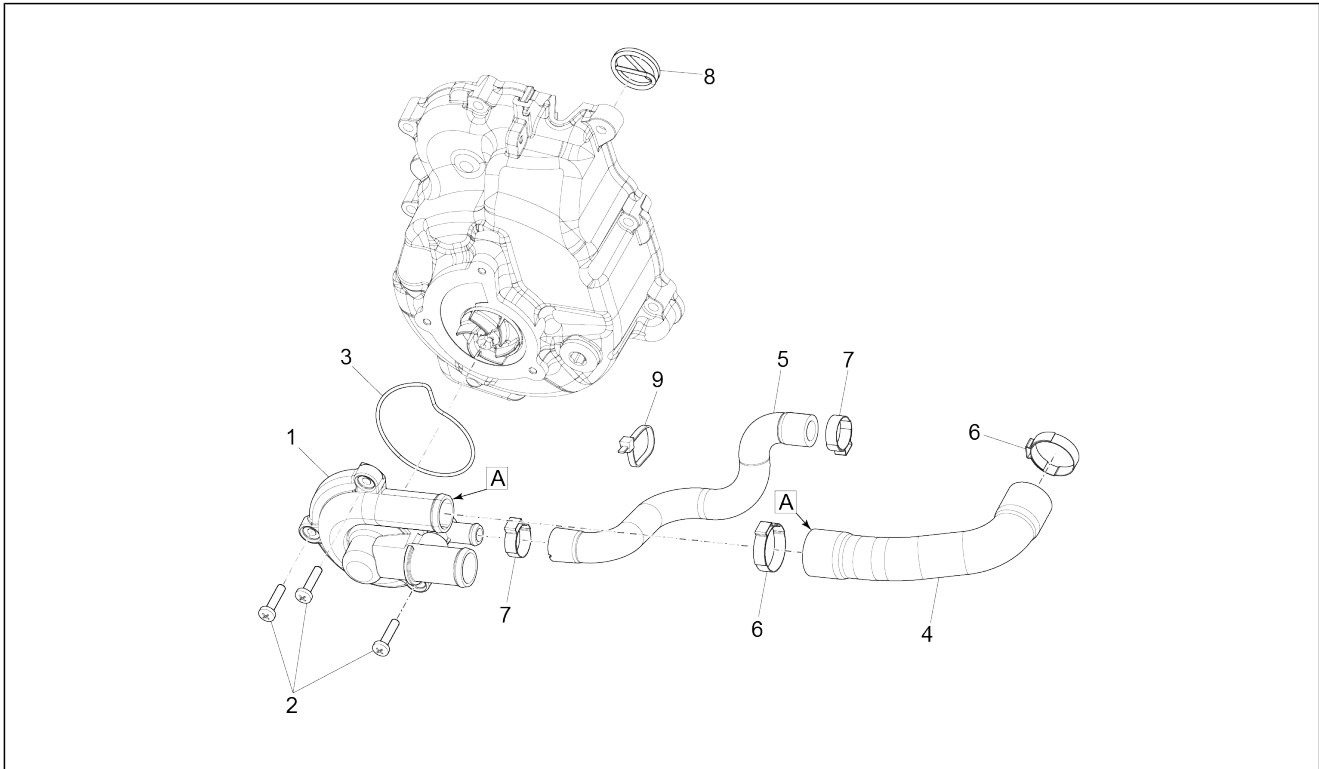

Group	Engine
Code	01.19
Description	Cooler pump
Service	1

Pos.	Code	Description	Qty	Variants
1	877528	Water pump cover	1	
2	828662	Screw M5x22	3	
3	485080	O-ring	1	
4	878626	Pump-cylinder hose	1	
5	878940	By-pass pipe	1	
6	CM001922	Hose clamp	2	
7	CM001904	Hose clamp	2	
8	842390	Drive key	1	
9	145298	Lock-strap L=180mm	1