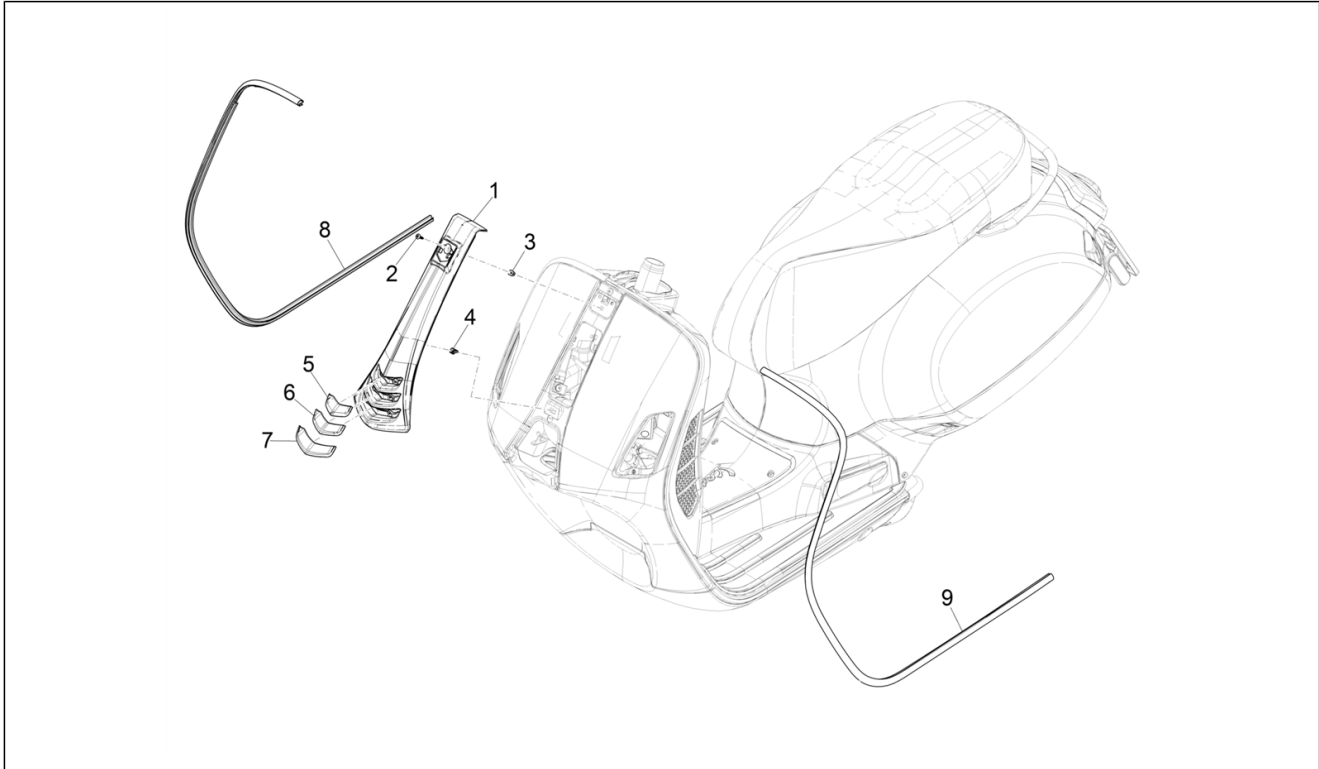

Group	Frame - Plastic parts - Coachwork
Code	02.26
Description	Front shield
Service	1

Pos.	Code	Description	Qty	Variants
				Model version:Supertech[ST] Colour:Grey mouse - 715/C[715/C] Country:europa[EU]
7	1B005777000K1	Lower emblem	1	Model version:Basic version[B] Colour: Yellow 983/A[983/A] Model version:Basic version[B] Colour: Yellow 983/A[983/A] Model version:Basic version[B] Colour:Black 94[94] Model version:Basic version[B] Colour:Black 94[94] Model version:Basic version[B] Colour:Dragon Red 894[894] Model version:Basic version[B] Colour:Dragon Red 894[894] Model version:Basic version[B] Colour:White 544[544] Model version:Basic version[B] Colour:White 544[544]
7	1B005777000R7	Lower emblem	1	Model version:"Sport" version[SP] Colour:Matt grey 707/C[707/C] Model version:"Sport" version[SP] Colour:Matt grey 707/C[707/C] Model version:"Sport" version[SP] Colour:Matte line blue 297/A[297/A] Model version:"Sport" version[SP] Colour:Matte line blue 297/A[297/A]
7	1B00577700090	Lower emblem	1	Model version:"NOTTE" Version [N] Colour:Matt Black 99/C[99/C] Country:europa[EU]
8	1B003380	Right-hand shield edge	1	Model version:Basic version[B] Colour: Yellow 983/A[983/A] Model version:Basic version[B] Colour: Yellow 983/A[983/A] Model version:Supertech[ST] Colour:YN3 - 70/B Main Black (master)[70/B]