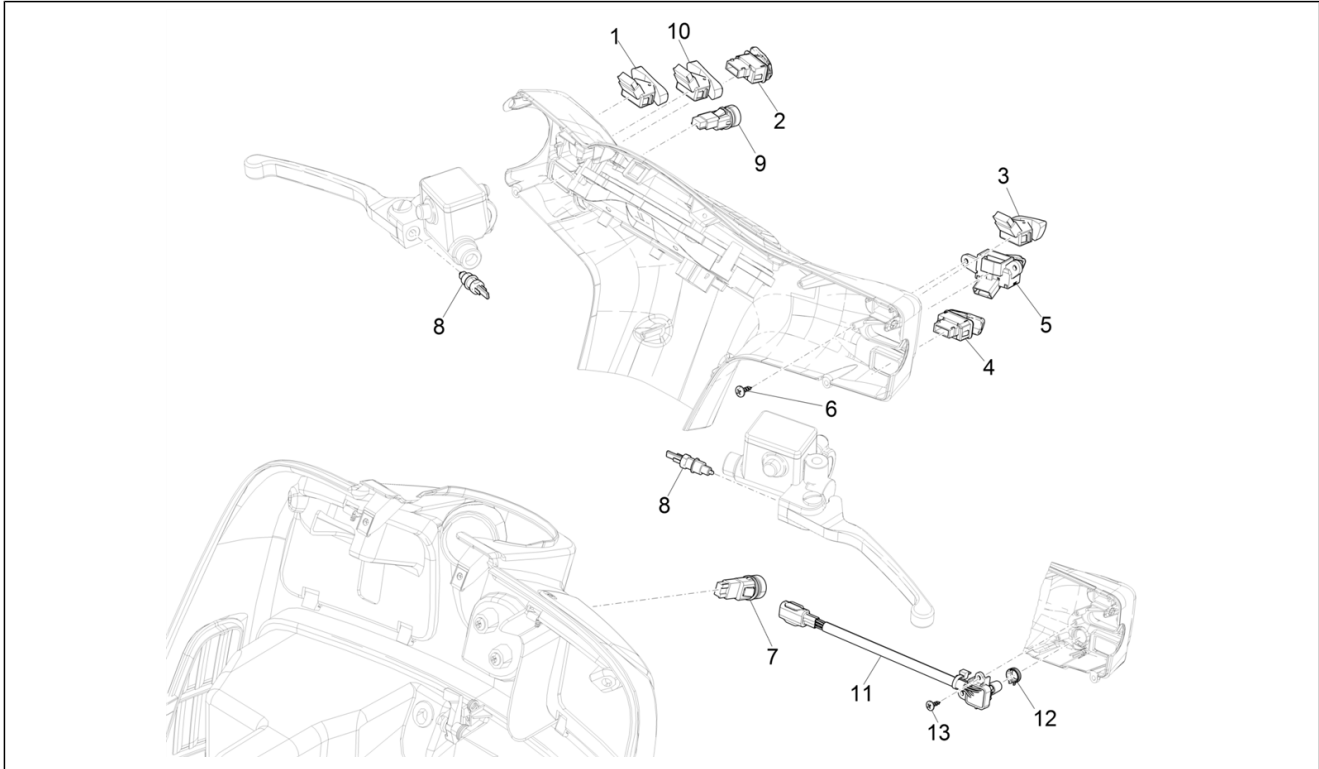

Group	Electrical system
Code	06.01
Description	Selectors - Switches - Buttons
Service	1

Pos.	Code	Description	Qty	Variants
1	584599	Engine stop switch	1	
2	1D002297	Starter button	1	
3	294877	Headlight selector	1	
4	1D002296	Horn button	1	
5	1D001824	Turn indicator switch	1	
6	297498	Self tapping screw	2	
7	582988	Saddle opening button	1	
8	642032	Button	2	
9	641859	Pulsante Mode	1	
10	1D001698	Button ASR	1	
11	1D002526	Mode push button	1	Model version:Supertech[ST] Colour:XN3 - 70/B Main Black (master)[70/B] Country:europe[EU] Model version:Supertech[ST] Colour:Grey mouse - 715/C[715/C] Country:europe[EU]
12	18006700	Dust gaiter hood	1	Model version:Supertech[ST] Colour:XN3 - 70/B Main Black (master)[70/B] Country:europe[EU] Model version:Supertech[ST] Colour:Grey mouse - 715/C[715/C] Country:europe[EU]
13	297498	Self tapping screw	2	Model version:Supertech[ST] Colour:XN3 - 70/B Main Black (master)[70/B] Country:europe[EU] Model version:Supertech[ST] Colour:Grey mouse - 715/C[715/C] Country:europe[EU]