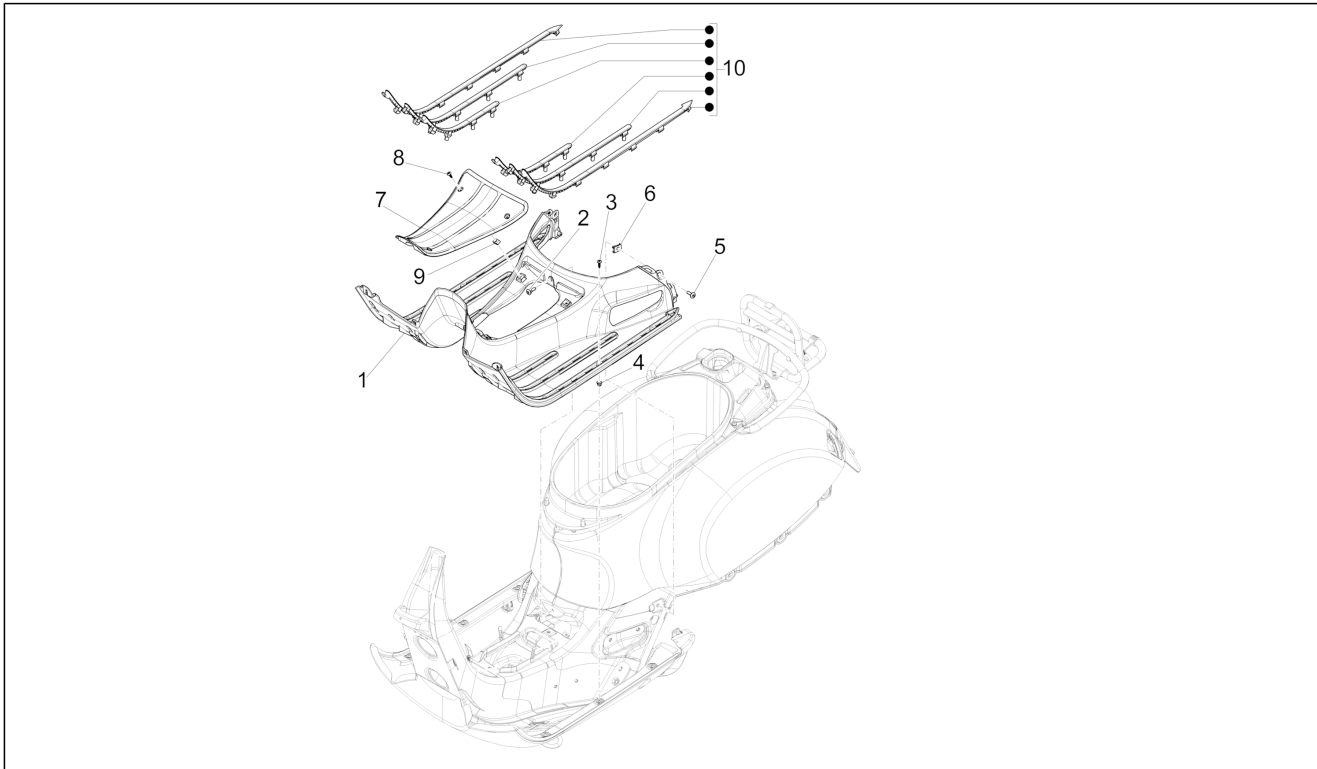

Group	Frame - Plastic parts - Coachwork
Code	02.31
Description	Central cover - Footrests
Service	1

Pos.	Code	Description	Qty	Variants
1	65663700XN2	Painted footrest	1	Model version:Supertech[ST] Colour:XN3 - 70/B Main Black (master)[70/B] Country:europa[EU]
1	65663700HT	Painted footrest	1	Model version:Supertech[ST] Colour:Grey mouse - 715/C[715/C] Country:europa[EU]
1	65663700D03	Painted footrest	1	Model version:"Sport" version[SP] Colour:Matte line blue 297/A[297/A] Model version:"Sport" version[SP] Colour:Matte line blue 297/A[297/A]
1	65663700HQ	Painted footrest	1	Model version:"Sport" version[SP] Colour:Matt grey 707/C[707/C] Model version:"Sport" version[SP] Colour:Matt grey 707/C[707/C]
1	65663700R7	Painted footrest	1	Model version:Basic version[B] Colour:Dragon Red 894[894] Model version:Basic version[B] Colour:Dragon Red 894[894]
1	656637	Footrest	1	
1	65663700BR	Painted footrest	1	Model version:Basic version[B] Colour:White 544[544] Model version:Basic version[B] Colour:White 544[544]
1	6566370090	Painted footrest	1	Model version:Basic version[B] Colour:Black 94[94] Model version:Basic version[B] Colour:Black 94[94]
1	65663700LD	Painted footrest	1	Model version:Basic version[B] Colour:Yellow 983/A[983/A] Model version:Basic version[B] Colour:Yellow 983/A[983/A]
1	65663700NV	Painted footrest	1	Model version:"NOTTE" Version [N] Colour:Matt Black 99/C[99/C] Country:europa[EU]