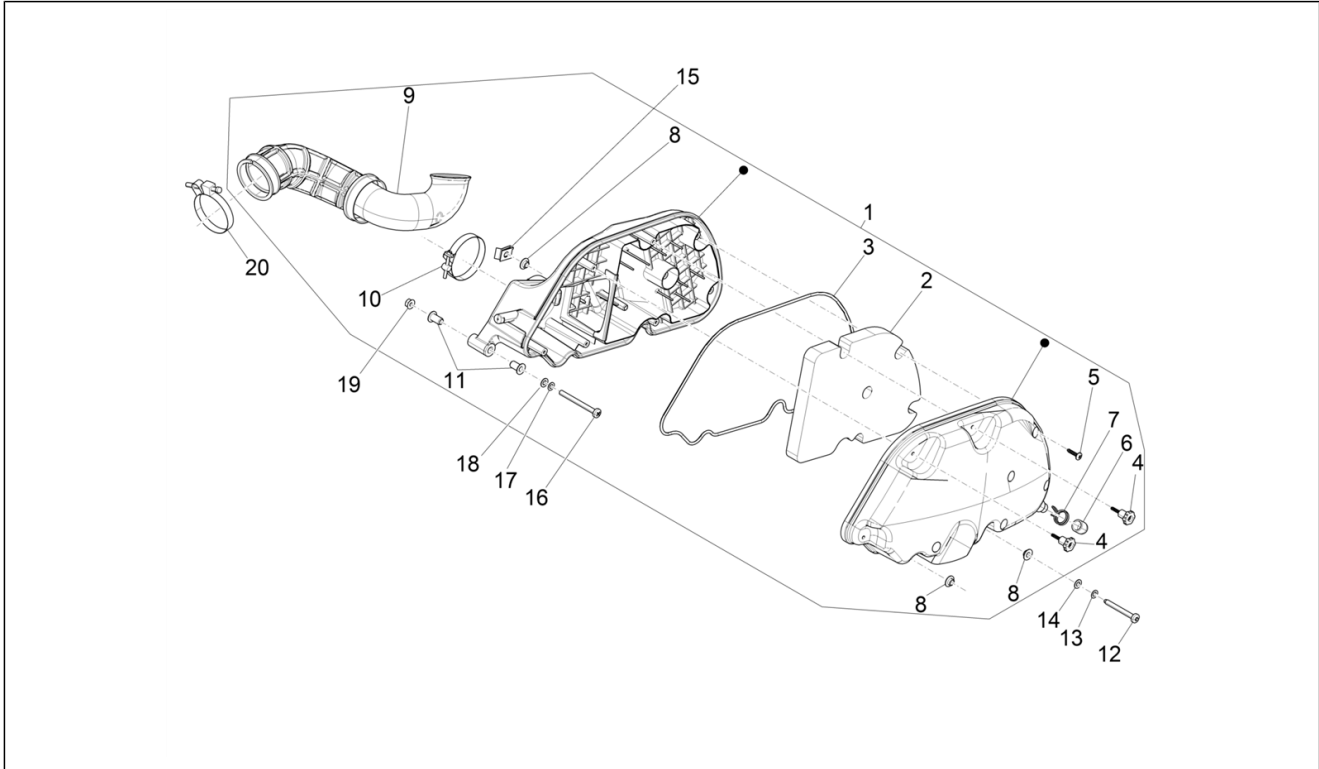

Group	Engine
Code	01.45
Description	Air filter
Service	1

Pos.	Code	Description	Qty	Variants
1	1A011905	Air cleaner case	1	
2	831997	Air filter	1	
3	831995	Packing	1	
4	479132	Air filter closing knob	2	
5	258146	Self-tap screw M3x20	6	
6	827831	Cap	1	
7	CM002910	Hose clamp	1	
8	830056	Knurled bushing	4	
9	1A011902	Air cleaner sleeve / throttle body	1	
10	1A013032	Hose clamp	1	
11	830057	Bushing	2	
12	1B000678	Special cap screw M6x55	2	
13	012533	Notched washer 6,6x11x0	2	
14	003056	Flat washer 6,4x12x1	2	
15	254485	Spring plate M6	2	
16	259166	screw	1	
17	012533	Notched washer 6,6x11x0	1	
18	003056	Flat washer 6,4x12x1	1	
19	288245	Self locking nut M6	1	
20	260918	Hose clamp	1