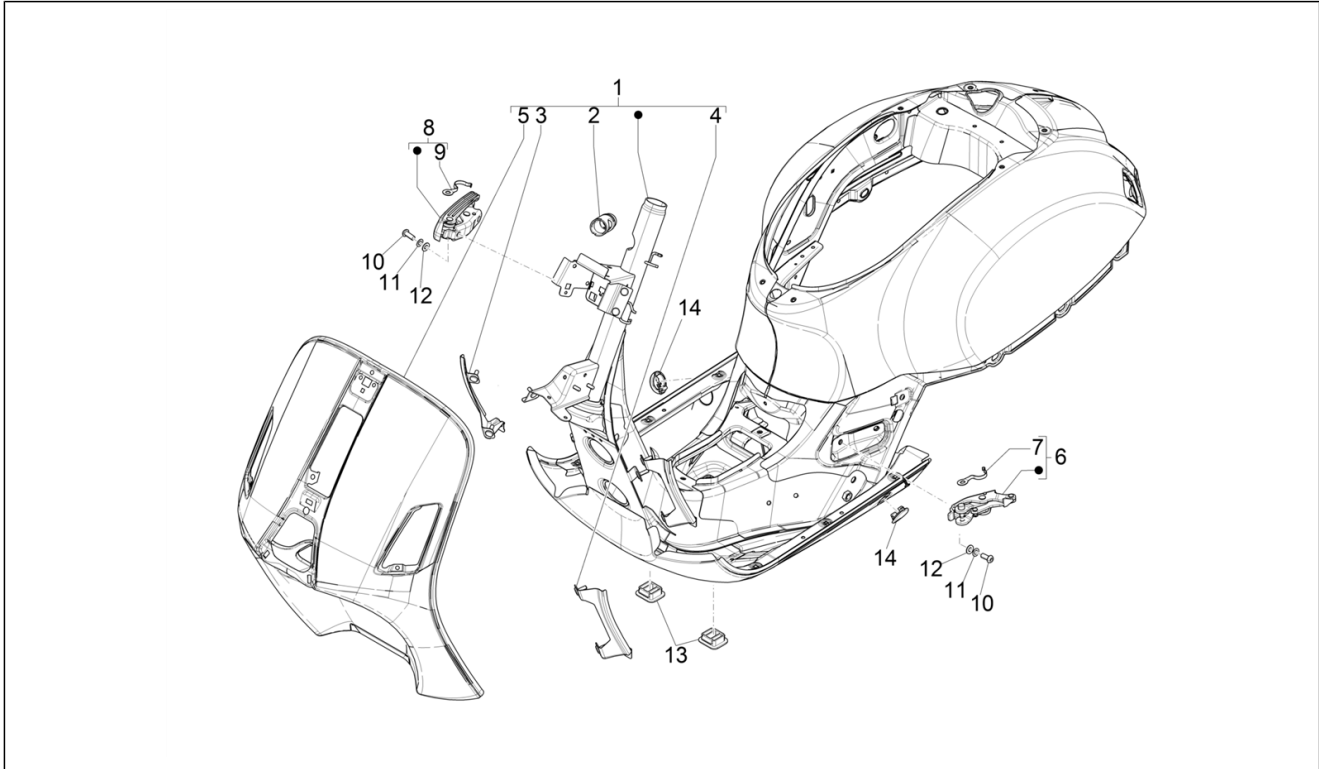

Group	Frame - Plastic parts - Coachwork
Code	02.01
Description	Frame/bodywork
Service	1

Pos.	Code	Description	Qty	Variants
1	1B005757500HT	Body with U.P., painted	1	Model version:Supertech[ST] Colour:Grey mouse - 715/C[715/C] Country:europa[EU]
1	1B005757500XN2	Body with U.P., painted	1	Model version:Supertech[ST] Colour:XN3 - 70/B Main Black (master)[70/B] Country:europa[EU]
1	1B005757500LD	Body with U.P., painted	1	Model version:Basic version[B] Colour: Yellow 983/A[983/A] Model version:Basic version[B] Colour: Yellow 983/A[983/A]
1	1B0057575	Body with U.P.	1	
1	1B00575750090	Body with U.P., painted	1	Model version:Basic version[B] Colour:Black 94[94] Model version:Basic version[B] Colour:Black 94[94]
1	1B005757500R7	Body with U.P., painted	1	Model version:Basic version[B] Colour:Dragon Red 894[894] Model version:Basic version[B] Colour:Dragon Red 894[894]
1	1B005757500BR	Body with U.P., painted	1	Model version:Basic version[B] Colour:White 544[544] Model version:Basic version[B] Colour:White 544[544]
1	1B005757500D03	Body with U.P., painted	1	Model version:"Sport" version[SP] Colour:Matte line blue 297/A[297/A] Model version:"Sport" version[SP] Colour:Matte line blue 297/A[297/A]
1	1B005757500HQ	Body with U.P., painted	1	Model version:"Sport" version[SP] Colour:Matt grey 707/C[707/C] Model version:"Sport" version[SP] Colour:Matt grey 707/C[707/C]
1	1B005757000NV	Body with U.P., painted	1	Model version:"NOTTE" Version [N] Colour:Matt Black 99/C[99/C] Country:europa[EU]