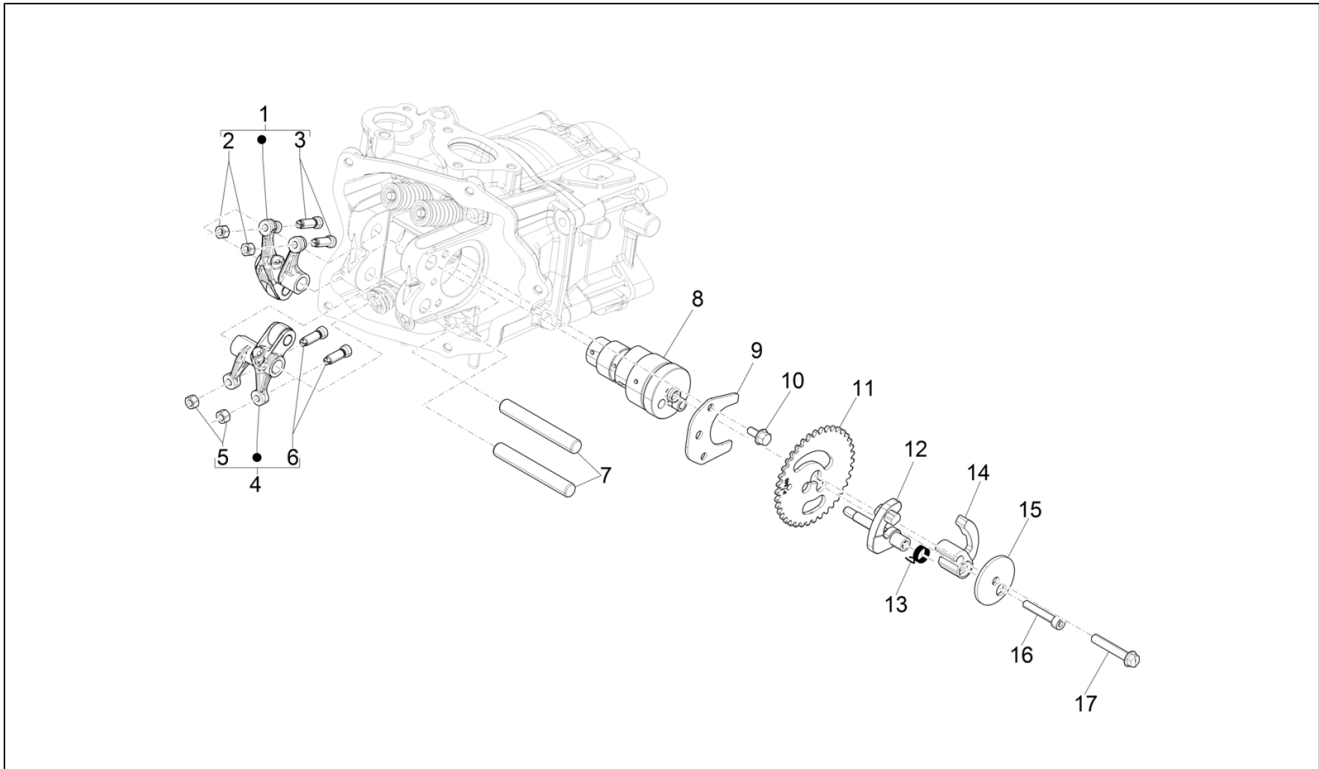

Group	Engine
Code	01.11
Description	Rocking levers support unit
Service	1

Pos.	Code	Description	Qty	Variants
1	1A009684	Intake rocker with roller	1	
2	879916	Rocker arm adjuster nut	2	
3	B019290	Adjuster screw	2	
4	1A009686	Exhaust rocker with roller	1	
5	879916	Rocker arm adjuster nut	2	
6	B019290	Adjuster screw	2	
7	1A013022	Rocker arms axis	2	
8	1A0143690B	Camshaft with i.p. B	1	
8	1A0143690A	Camshaft with i.p. A	1	
9	877309	Camshaft plate	1	
10	484123	Screw w/ flange	2	
11	B014970	Timing system gear	1	
12	CM295803	Decompression counterweight C	1	
12	CM295802	Decompression counterweight B	1	
12	CM295801	Decompression counterweight A	1	
13	B014925	Decompression spring	1	
14	880893	Decompressor counterweight	1	
15	486974	Spring	1	
15	B013841	Washer	1	
16	1A003053	Hex socket screw M5x30	1	
17	414838	screw M6x35	1