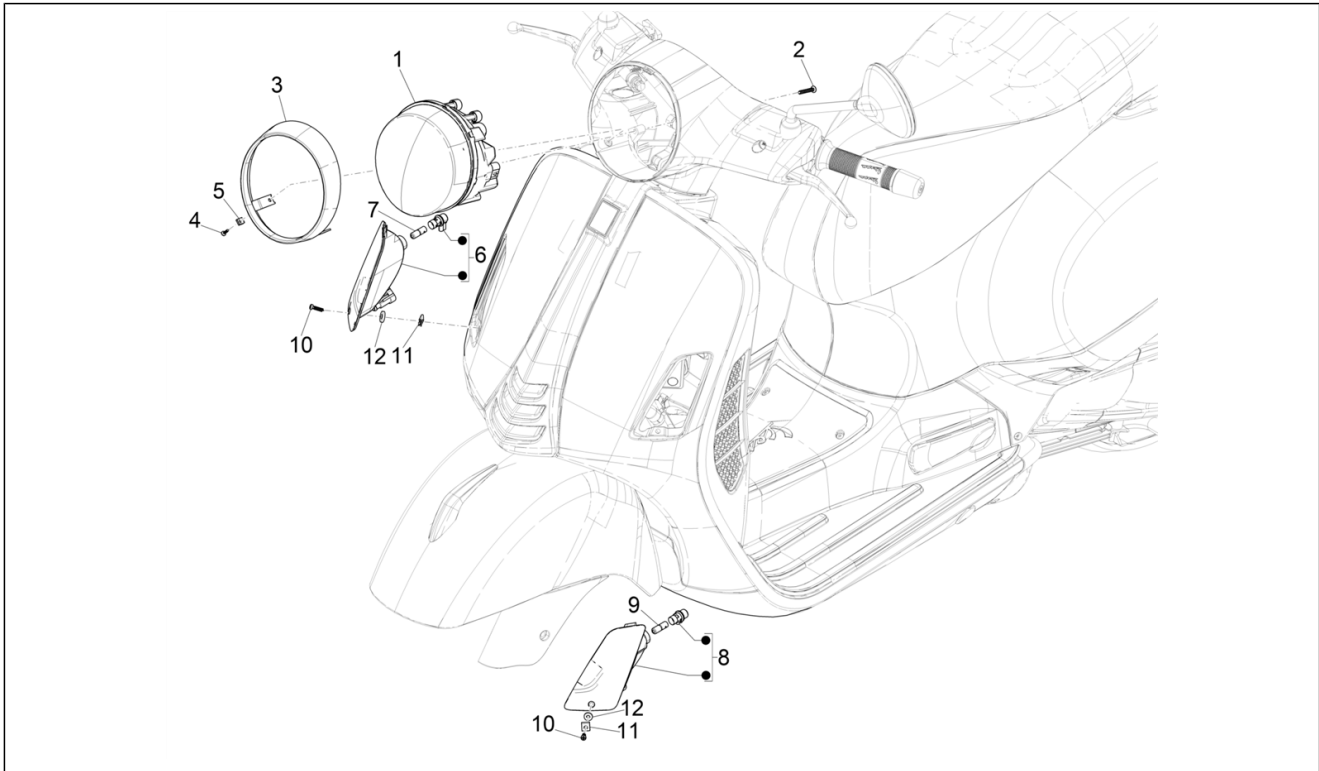

Group	Electrical system
Code	06.03
Description	Front headlamps - Turn signal lamps
Service	1

Pos.	Code	Description	Qty	Variants
5	CM017403	Spring plate	1	
6	638715	RH front turn indicator	1	
7	584332	Lamp 12V-10W	1	
8	638716	LH front turn indicator	1	
9	584332	Lamp 12V-10W	1	
10	008372	Screw d3,5x13	2	
11	CM017405	Spring plate	2	
12	1B006623	Flat washer	2