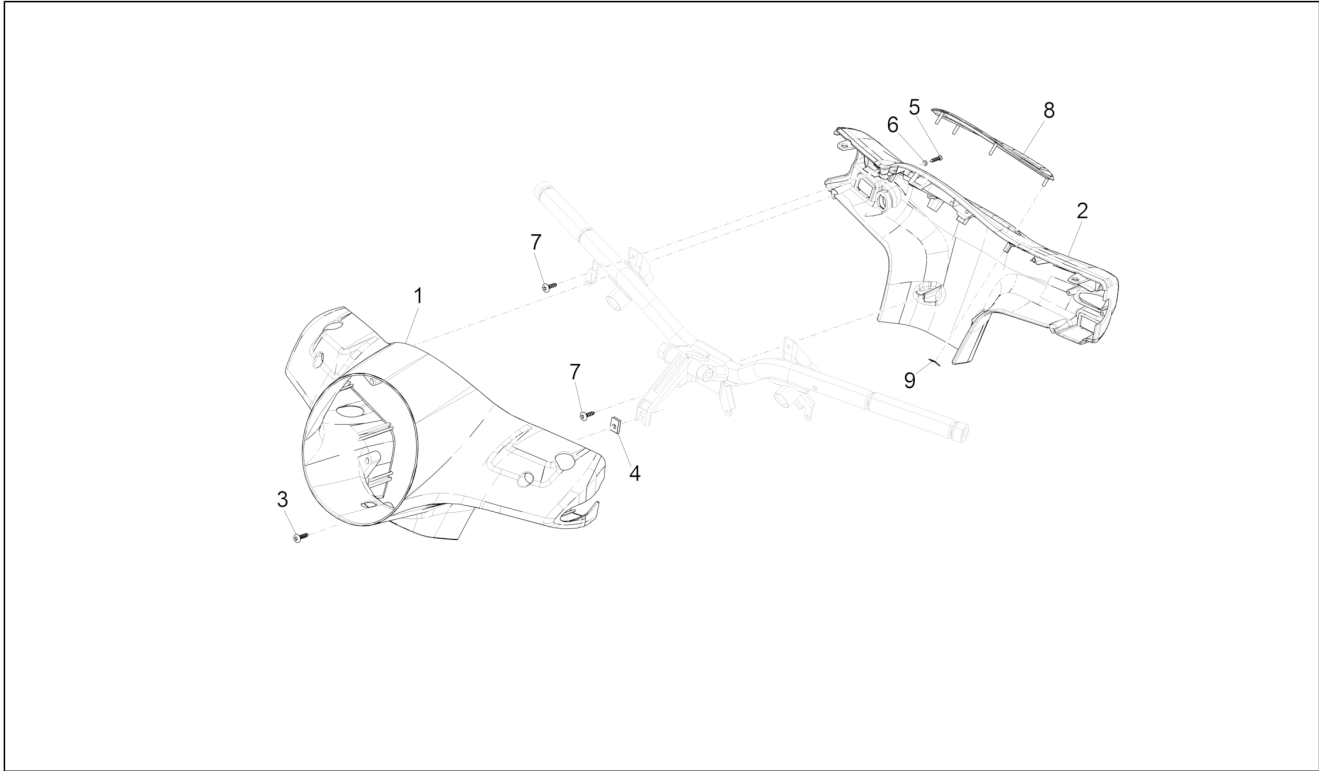

Group	Handlebars/Steering
Code	03.01
Description	Handlebars coverages
Service	1

Pos.	Code	Description	Qty	Variants
2	1B005762	Handlebar rear cover	1	
3	CM178604	Self-tap screw	1	
4	CM017409	Spring plate	1	
5	294678	Self tapping screw 3.5x16	2	
6	003053	Washer	2	
7	CM180701	Self tapping screw D4x16	4	
8	CM298002	Instrument panel frame	1	Model version:"NOTTE" Version [N] Colour:Matt Black 99/C[99/C] Country:europa[EU]
8	1B001096	Instrument panel frame	1	Model version:Basic version[B] Colour: Yellow 983/A[983/A] Model version:Basic version[B] Colour: Yellow 983/A[983/A] Model version:Supertech[ST] Colour:XN3 - 70/B Main Black (master)[70/B] Country:europa[EU] Model version:Supertech[ST] Colour:Grey mouse - 715/C[715/C] Country:europa[EU] Model version:"Sport" version[SP] Colour:Matt grey 707/C[707/C] Model version:"Sport" version[SP] Colour:Matt grey 707/C[707/C] Model version:"Sport" version[SP] Colour:Matte line blue 297/A[297/A] Model version:"Sport" version[SP] Colour:Matte line blue 297/A[297/A] Model version:Basic version[B] Colour:Black 94[94] Model version:Basic version[B] Colour:Black 94[94] Model version:Basic version[B] Colour:Dragon Red 894[894] Model version:Basic version[B] Colour:Dragon Red 894[894]