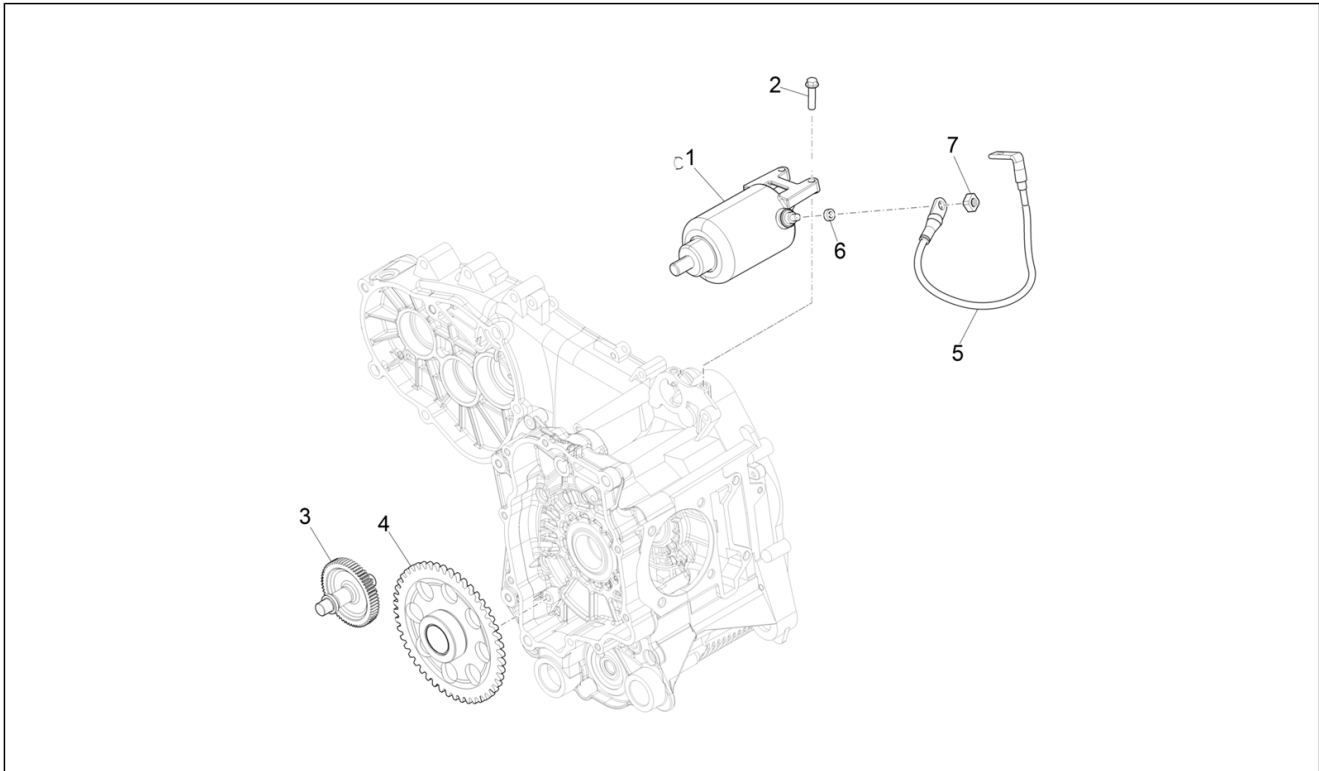

Group	Engine
Code	01.20
Description	Stater - Electric starter
Service	1

Pos.	Code	Description	Qty	Variants
1	1A011611R	Starter motor	1	
2	B016774	Screw w/ flange M6x25	2	
3	874803	Electric starter gear	1	
4	82737R	Starter motor gear	1	
5	1D001983	Starter cable	1	
6	016406	Spring washer 6,4x11,8x1	1	
7	020106	Nut M6	1