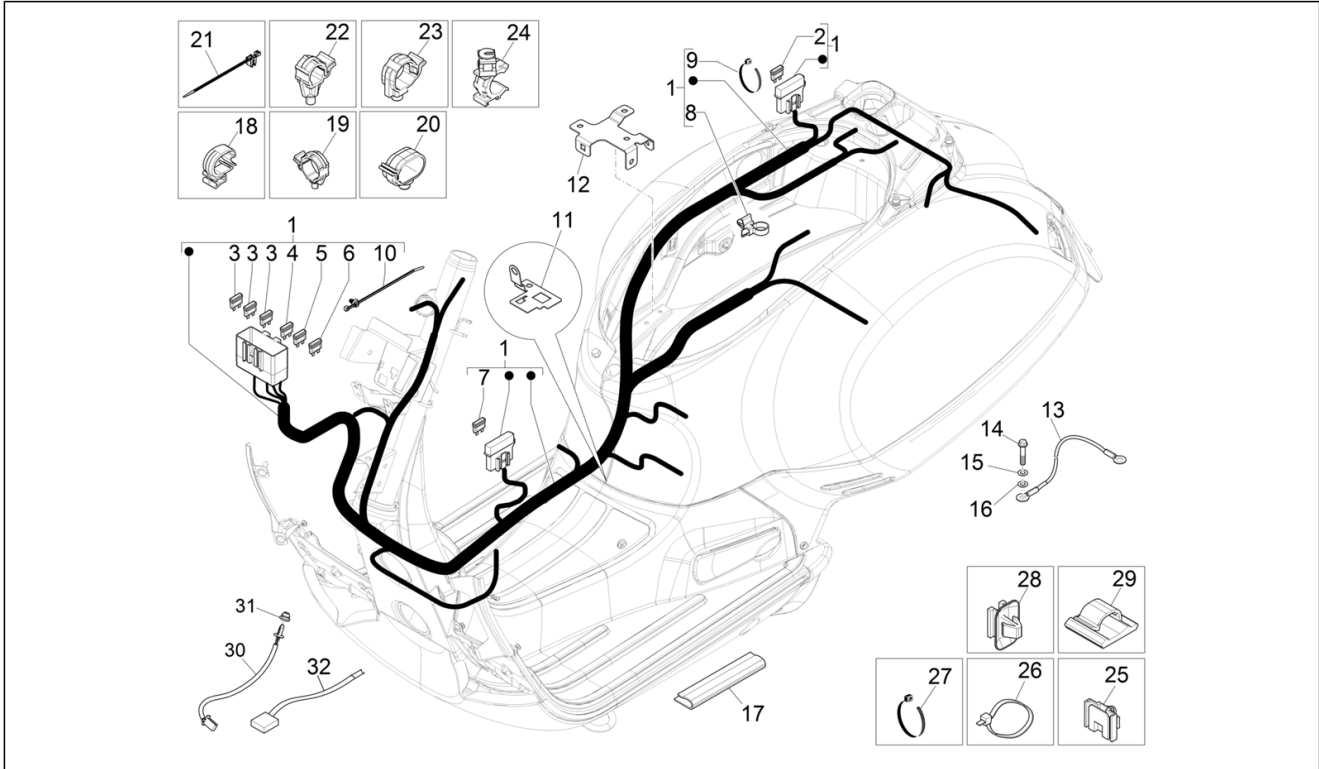

Group	Electrical system
Code	06.08
Description	Main cable harness
Service	1

Pos.	Code	Description	Qty	Variants
25	641599	Plugs spring	1	
26	145298	Lock-strap L=180mm	11	
27	257134	Lock-strap L=277	7	
28	B005629	Molletta	1	
29	577594	Spring clamp	1	
30	581142	Ambient temperature sensor	1	Model version:Supertech[ST] Colour:XN3 - 70/B Main Black (master)[70/B] Country:europe[EU] Model version:Supertech[ST] Colour:Grey mouse - 715/C[715/C] Country:europe[EU]
31	1B005386	Fairlead	1	Model version:Supertech[ST] Colour:XN3 - 70/B Main Black (master)[70/B] Country:europe[EU] Model version:Supertech[ST] Colour:Grey mouse - 715/C[715/C] Country:europe[EU]
32	1D002993	Cable harness (FRAME-TEMP. SENSOR)	1	Model version:Supertech[ST] Colour:XN3 - 70/B Main Black (master)[70/B] Country:europe[EU] Model version:Supertech[ST] Colour:Grey mouse - 715/C[715/C] Country:europe[EU]