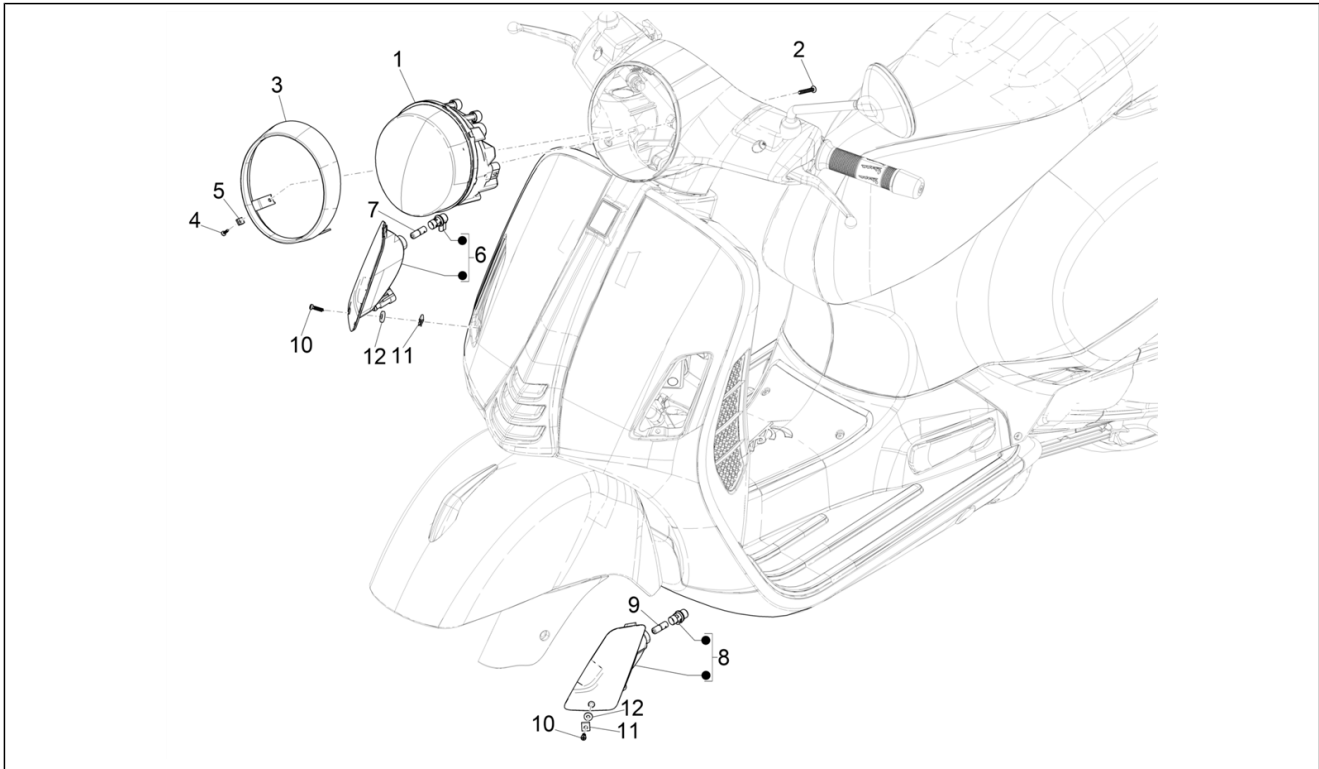

Group	Electrical system
Code	06.03
Description	Front headlamps - Turn signal lamps
Service	1

Pos.	Code	Description	Qty	Variants
1	1D002559	Front headlight	1	
2	296458	Self tapping screw L=35 mm	4	
3	1B005763	Headlight frame	1	Model version:Basic version[B] Colour: Yellow 983/A[983/A] Model version:Basic version[B] Colour: Yellow 983/A[983/A] Model version:Supertech[ST] Colour:XN3 - 70/B Main Black (master)[70/B] Country:europe[EU] Model version:Supertech[ST] Colour:Grey mouse - 715/C[715/C] Country:europe[EU] Model version:"Sport" version[SP] Colour:Matt grey 707/C[707/C] Model version:"Sport" version[SP] Colour:Matt grey 707/C[707/C] Model version:"Sport" version[SP] Colour:Matte line blue 297/A[297/A] Model version:"Sport" version[SP] Colour:Matte line blue 297/A[297/A] Model version:Basic version[B] Colour:Black 94[94] Model version:Basic version[B] Colour:Black 94[94] Model version:Basic version[B] Colour:Dragon Red 894[894] Model version:Basic version[B] Colour:Dragon Red 894[894] Model version:Basic version[B] Colour:White 544[544] Model version:Basic version[B] Colour:White 544[544]
3	CM3073029	Headlight frame	1	Model version:"NOTTE" Version [N] Colour:Matt Black 99/C[99/C] Country:europe[EU]
4	018536	Self-tap screw 3,5x13	1