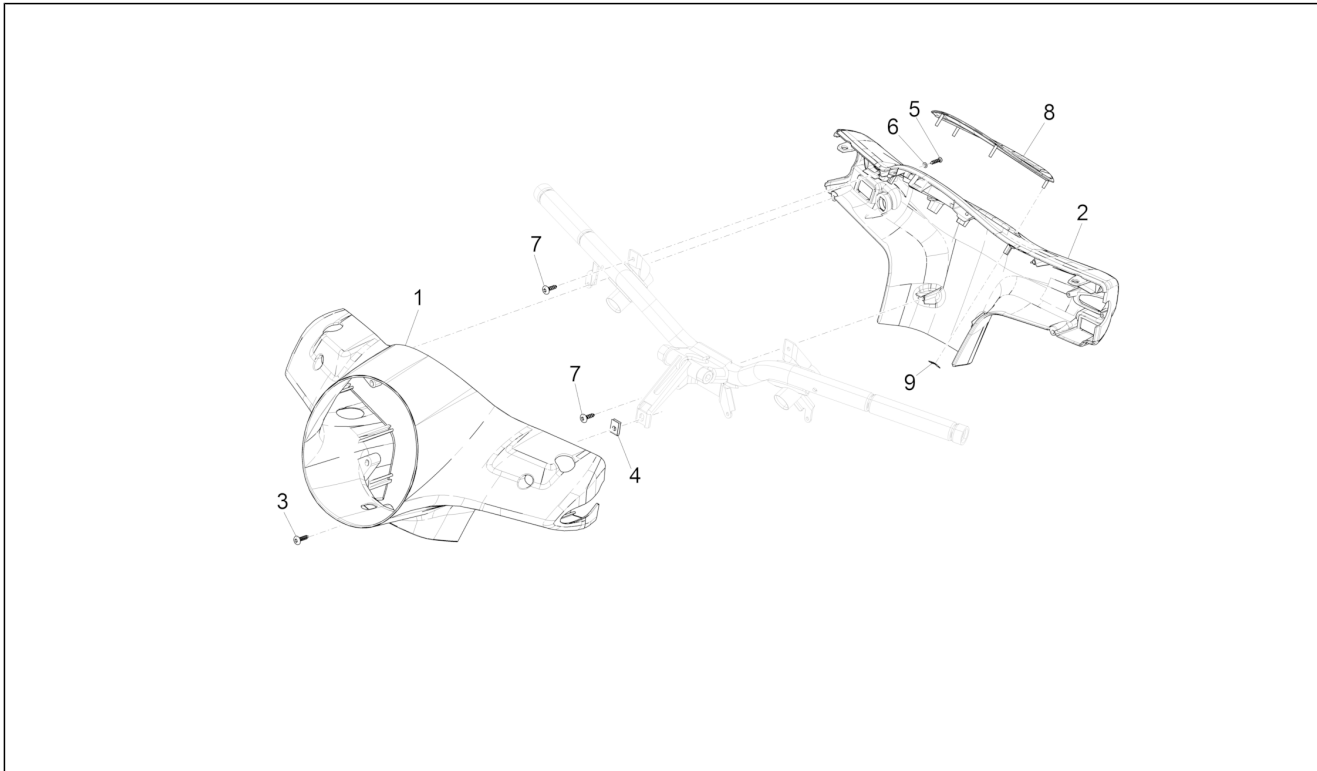

Group	Handlebars/Steering
Code	03.01
Description	Handlebars coverages
Service	1

Pos.	Code	Description	Qty	Variants
2	1B005762000XN2	Rear handlebars cover	1	Model version:Supertech[ST] Colour:XN3 - 70/B Main Black (master)[70/B] Country:europa[EU]
2	1B005762000HT	Handlebar rear cover	1	Model version:Supertech[ST] Colour:Grey mouse - 715/C[715/C] Country:europa[EU]
2	1B006323000NV	Handlebar rear cover	1	Model version:"NOTTE" Version [N] Colour:Matt Black 99/C[99/C] Country:europa[EU]
2	1B006323000R7	Rear handlebars cover	1	Model version:Basic version[B] Colour:Dragon Red 894[894] Model version:Basic version[B] Colour:Dragon Red 894[894]
2	1B006323000D03	Handlebar rear cover	1	Model version:"Sport" version[SP] Colour:Matte line blue 297/A[297/A] Model version:"Sport" version[SP] Colour:Matte line blue 297/A[297/A]
2	1B006323000HQ	Handlebar rear cover	1	Model version:"Sport" version[SP] Colour:Matt grey 707/C[707/C] Model version:"Sport" version[SP] Colour:Matt grey 707/C[707/C]
2	1B006323000BR	Rear handlebars cover	1	Model version:Basic version[B] Colour:White 544[544] Model version:Basic version[B] Colour:White 544[544]
2	1B006323000LD	Rear handlebars cover	1	Model version:Basic version[B] Colour:Yellow 983/A[983/A] Model version:Basic version[B] Colour:Yellow 983/A[983/A]
2	1B006323	Rear handlebars cover	1	
2	1B00632300090	Rear handlebars cover	1	Model version:Basic version[B] Colour:Black 94[94] Model version:Basic version[B] Colour:Black 94[94]