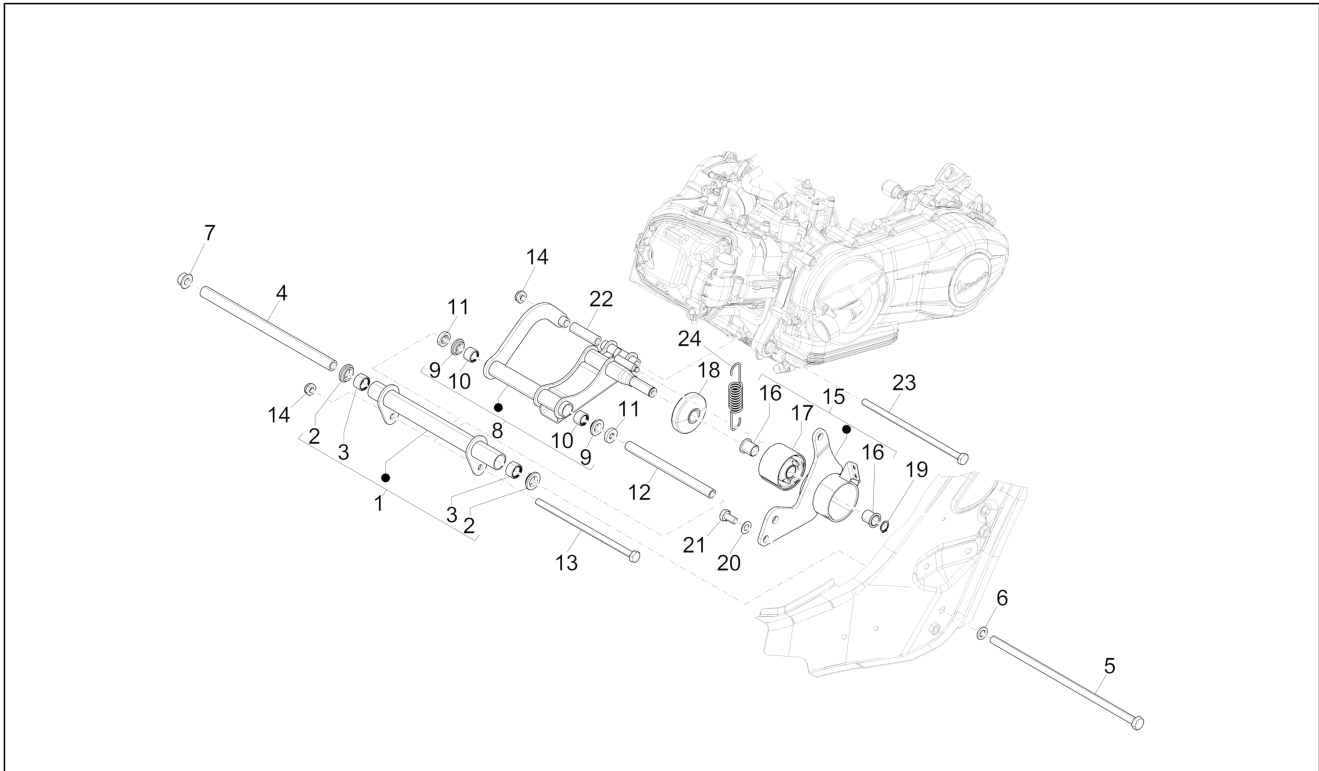

Group	Suspensions - Wheels
Code	04.01
Description	Swinging arm
Service	1

Pos.	Code	Description	Qty	Variants
1	56474R	Chassis side swinging arm	1	
2	598917	Bush	2	
3	600161	Roller cage	2	
4	597857	Spacer 290.00 mm	1	
5	597914	Hex socket screw M12x324	1	
6	266845	Washer	1	
7	271740	Nut M12	1	
8	1C0025559	Complete swinging arm on engine side	1	
9	56127R	Roller cage	2	
10	597317	Bush	2	
11	650755	Spacer	2	
12	CM067806	Spacer 189.00 mm	1	
13	271779	Hex socket screw M10x215	1	
14	002440	Self locking nut M10	2	
15	1C002894	Silentblock support bracket	1	
16	273460	Bush	2	
17	272750	Silent-block	1	
18	599250	Silent-block	1	
19	006416	Circlip	1	
20	012535	Washer	2	
21	031153	Bolt	2	
22	599077	Spacer	1	
23	598237	screw M10x220	1	
24	599059	Spring	1