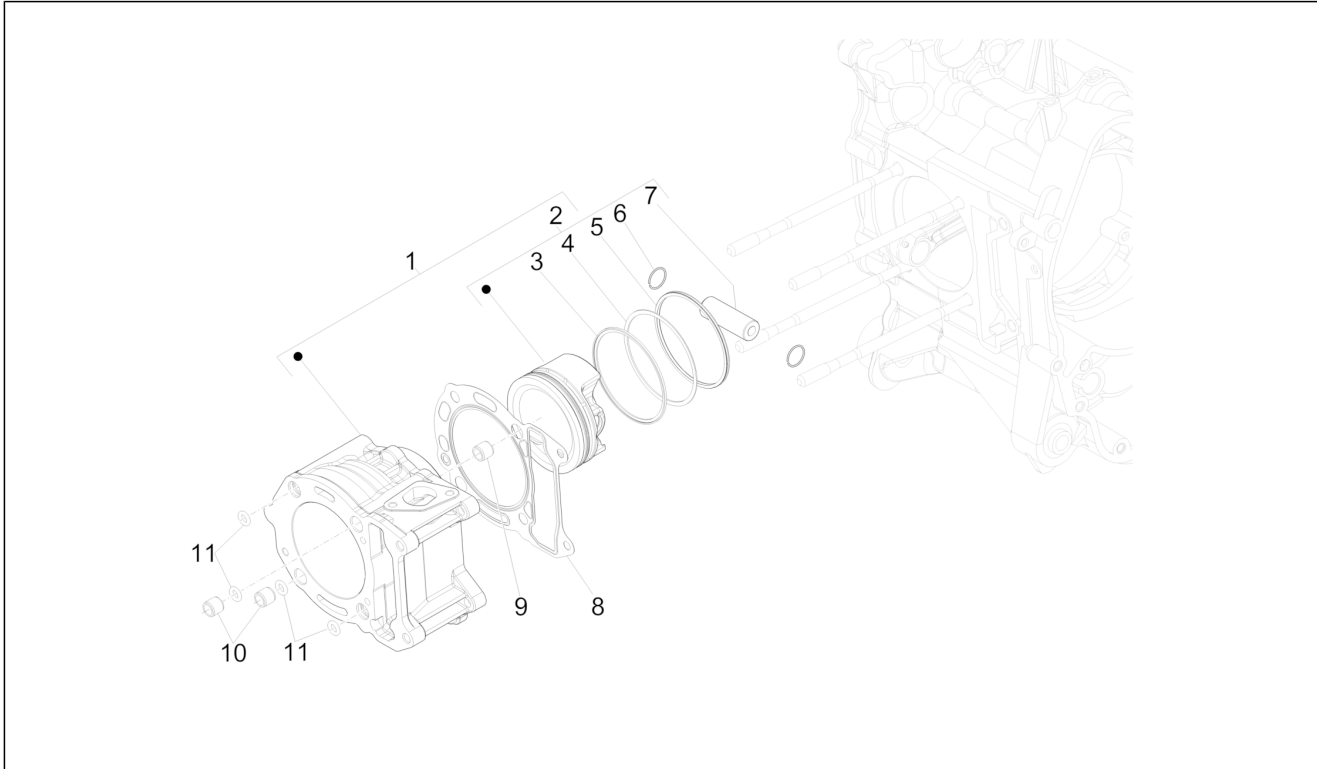

Group	Engine
Code	01.07
Description	Cylinder-piston-wrist pin unit
Service	1

Pos.	Code	Description	Qty	Variants
1	1A013363	Cylinder - piston - pin - parts- rings assembly	1	
2	1A0133640P	Piston + piston pin Cat. 4 "P"	1	
2	1A0133640N	Piston + piston pin Cat. 2 "N"	1	
2	1A0133640O	Piston + piston pin Cat. 3 "O"	1	
2	1A0133640M	Piston + piston pin Cat 1 "M"	1	
3	1A011379	Compression ring	1	
4	1A013666	Oil scraper section	1	
5	1A013667	Oil scraper section	1	
6	875096	Snap ring	2	
7	875005	Piston pin	1	
8	875113	Cylinder base gasket 0,6 mm	1	
9	277916	Locating dowel Ø7,5x12	2	
10	B015957	Locating dowel	2	
11	B017342	O-ring	4