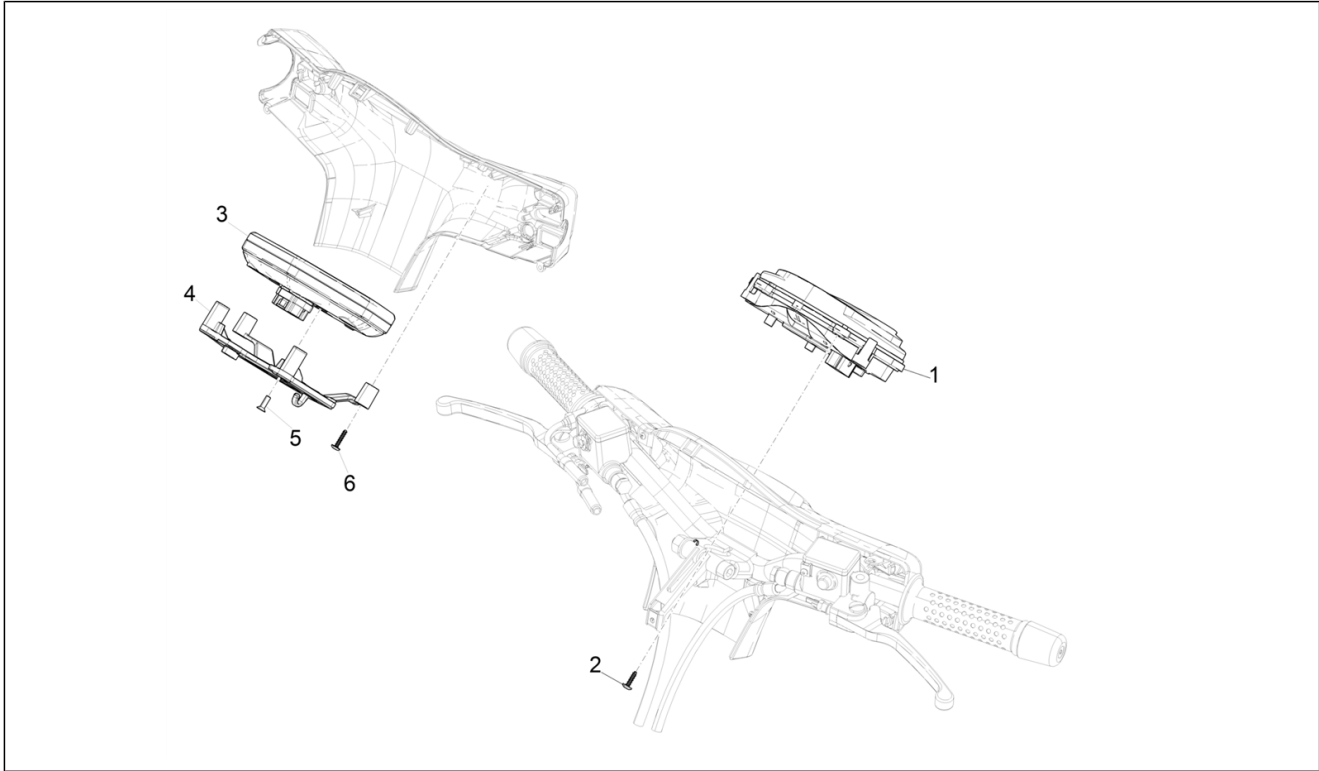

Group	Handlebars/Steering
Code	03.02
Description	Meter combination - Cruscotto
Service	1

Pos.	Code	Description	Qty	Variants
				Model version:Supertech[ST] Colour:Grey mouse - 715/C[715/C] Country:europa[EU]