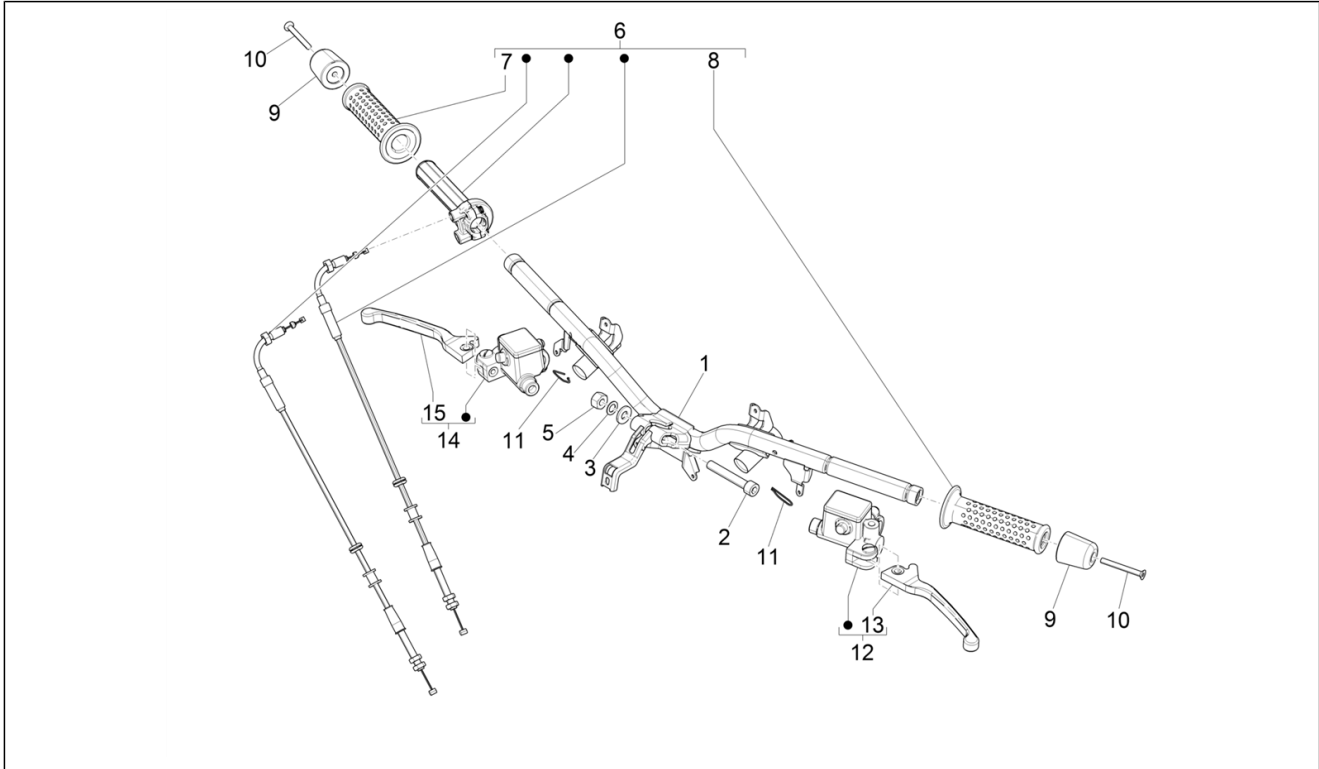

Group	Handlebars/Steering
Code	03.06
Description	Handlebars - Master cil.
Service	1

Pos.	Code	Description	Qty	Variants
1	1B006324	Handlebar with U.P.	1	
2	668874	Hex socket screw	1	
3	012543	Flat elastic washer with internal tothing 17x10,3x2	1	
4	267917	Flat washer 18x10,2x2,5	1	
5	015330	Nut M10	1	
6	CM087722	Throttle control sleeve assembly	1	Model version:Basic version[B] Colour: Yellow 983/A[983/A] Model version:Basic version[B] Colour: Yellow 983/A[983/A] Model version:Supertech[ST] Colour:XN3 - 70/B Main Black (master)[70/B] Country:europe[EU] Model version:Supertech[ST] Colour:Grey mouse - 715/C[715/C] Country:europe[EU] Model version:"Sport" version[SP] Colour:Matt grey 707/C[707/C] Model version:"Sport" version[SP] Colour:Matt grey 707/C[707/C] Model version:"Sport" version[SP] Colour:Matte line blue 297/A[297/A] Model version:"Sport" version[SP] Colour:Matte line blue 297/A[297/A] Model version:Basic version[B] Colour:Black 94[94] Model version:Basic version[B] Colour:Black 94[94] Model version:Basic version[B] Colour:Dragon Red 894[894] Model version:Basic version[B] Colour:Dragon Red 894[894] Model version:Basic version[B] Colour:White 544[544] Model version:Basic version[B] Colour:White 544[544]
6	CM087727	Throttle control sleeve assembly	1	Model version:"NOTTE" Version [N]