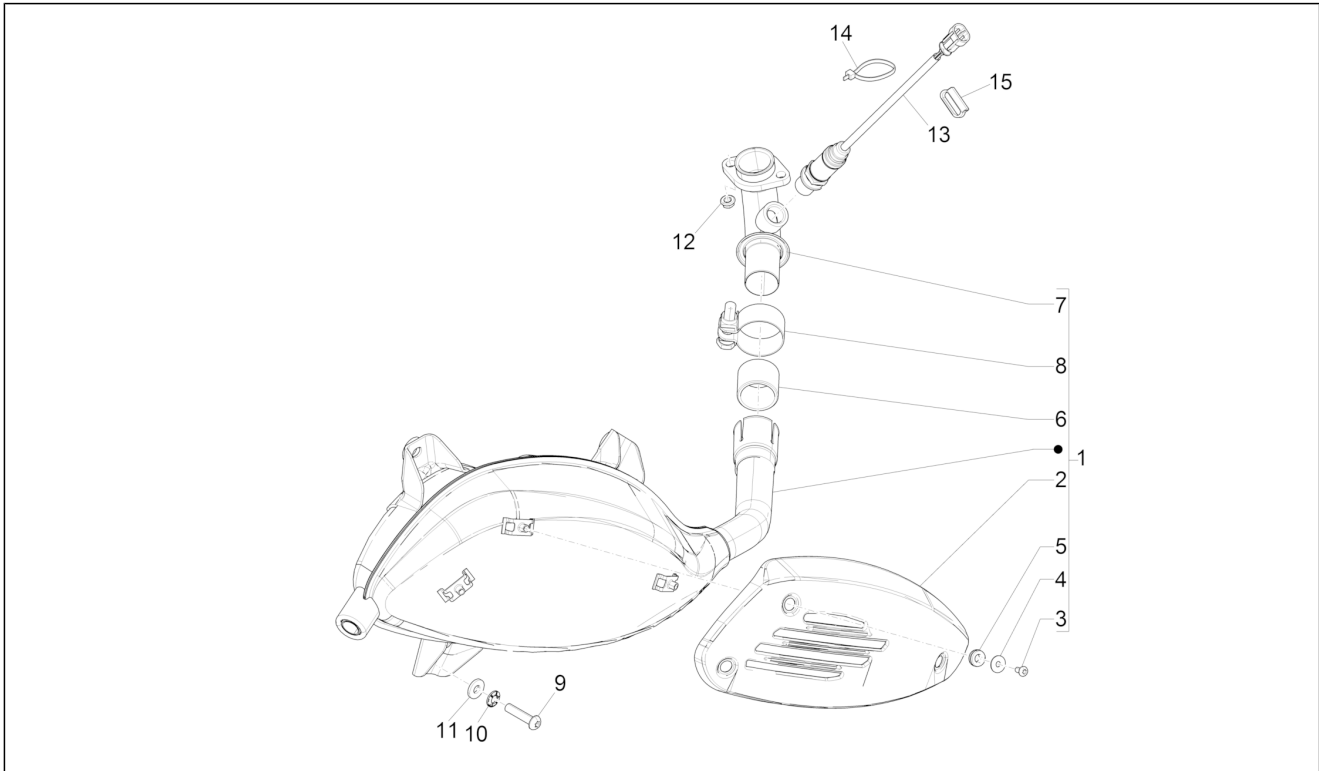

Group	Engine
Code	01.42
Description	Silencer
Service	1

Pos.	Code	Description	Qty	Variants
1	1A0147505	Silencer complete with protection	1	Model version:"NOTTE" Version [N] Colour:Matt Black 99/C[99/C] Country:europa[EU]
1	1A0134745	Silencer complete with protection	1	Model version:Basic version[B] Colour: Yellow 983/A[983/A] Model version:Basic version[B] Colour: Yellow 983/A[983/A] Model version:Supertech[ST] Colour:XN3 - 70/B Main Black (master)[70/B] Country:europa[EU] Model version:Supertech[ST] Colour:Grey mouse - 715/C[715/C] Country:europa[EU] Model version:"Sport" version[SP] Colour:Matt grey 707/C[707/C] Model version:"Sport" version[SP] Colour:Matt grey 707/C[707/C] Model version:"Sport" version[SP] Colour:Matte line blue 297/A[297/A] Model version:"Sport" version[SP] Colour:Matte line blue 297/A[297/A] Model version:Basic version[B] Colour:Black 94[94] Model version:Basic version[B] Colour:Black 94[94] Model version:Basic version[B] Colour:Dragon Red 894[894] Model version:Basic version[B] Colour:Dragon Red 894[894] Model version:Basic version[B] Colour:White 544[544] Model version:Basic version[B] Colour:White 544[544]
2	1A014749	Protection	1	Model version:"NOTTE" Version [N] Colour:Matt Black 99/C[99/C] Country:europa[EU]
2	1A011990	Protection	1	Model version:Basic version[B]