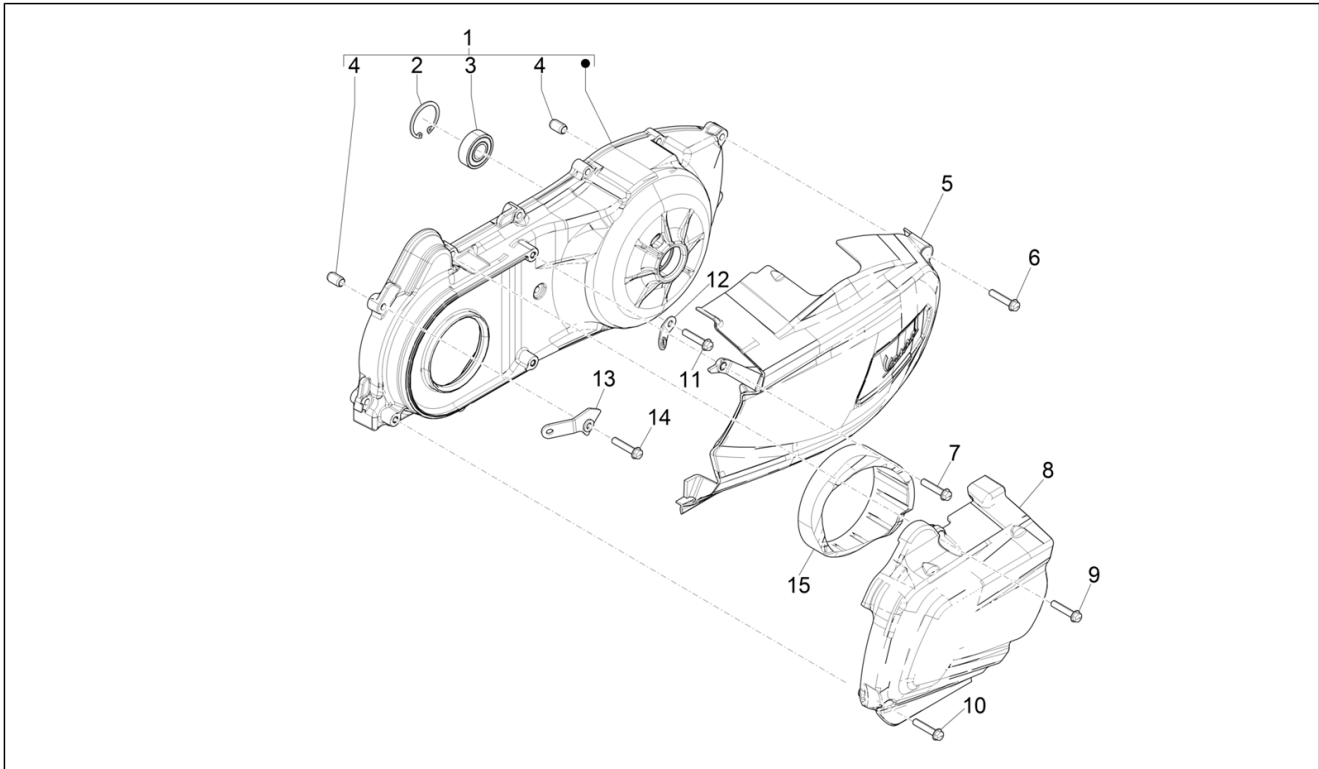

Group	Engine
Code	01.15
Description	Crankcase cover - Crankcase cooling
Service	1

Pos.	Code	Description	Qty	Variants
1	8768835	Transmission cover with U.P.	1	
2	006635	Snap ring	1	
3	4789853	Radial bearing 15x35x11	1	
4	B015956	Pin d.9,5 h=15	2	
5	1A014720	Cover soundproofing material	1	
6	874549	Screw w/ flange	1	
7	414838	screw M6x35	2	
8	1A012110	Cooling Cover	1	
9	414838	screw M6x35	1	
10	874549	Screw w/ flange	1	
11	B016792	Screw w/ flange M6x30	6	
12	844964	Hose clamp	1	
13	877790	Bracket with U.P.	1	
14	B016792	Screw w/ flange M6x30	1	
15	1A011977	Air filter	1