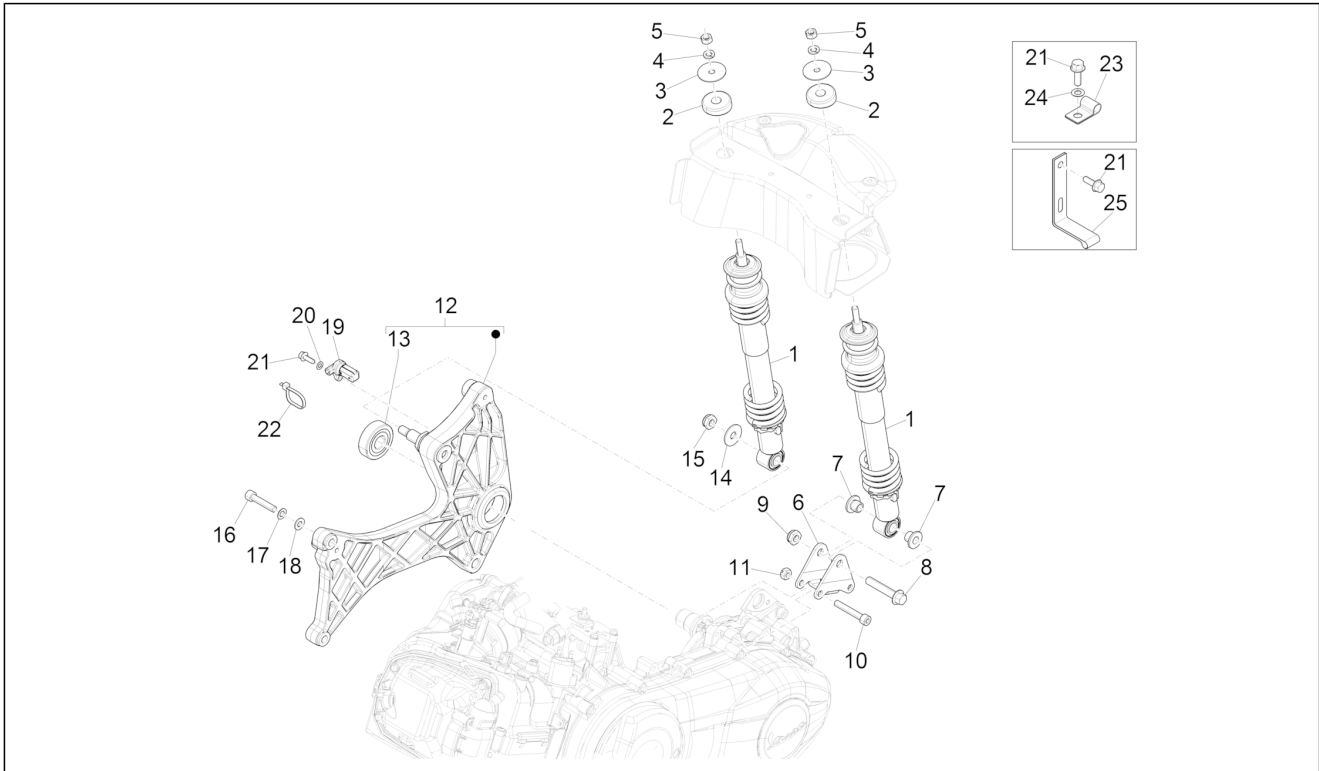

Group	Suspensions - Wheels
Code	04.10
Description	Rear suspension - Shock absorber/s
Service	1

Pos.	Code	Description	Qty	Variants
1	58503R5	Complete rear shock absorber	2	
2	178150	Upper buffer	2	
3	267038	Flat washer	2	
4	016408	Spring washer 13,75x8,15x4,5	2	
5	021108	Nut M8	2	
6	598143	Rear Shock absorber fixing bracket	1	
7	597149	Bush	2	
8	268158	Screw w/ flange M10	1	
9	002440	Self locking nut M10	1	
10	844483	Hex socket screw M8x50	2	
11	020008	Nut M8	2	
12	1A001903	Right arm	1	
13	82545R	Ball bearing	1	
14	1C001145	Flat washer	1	Model version:"NOTTE" Version [N] Colour:Matt Black 99/C[99/C] Country:europe[EU]
14	013962	Washer	1	Model version:Basic version[B] Colour: Yellow 983/A[983/A] Model version:Basic version[B] Colour: Yellow 983/A[983/A] Model version:Supertech[ST] Colour:XN3 - 70/B Main Black (master)[70/B] Country:europe[EU] Model version:Supertech[ST] Colour:Grey mouse - 715/C[715/C] Country:europe[EU] Model version:"Sport" version[SP] Colour:Matt grey 707/C[707/C] Model version:"Sport" version[SP] Colour:Matt grey 707/C[707/C] Model version:"Sport" version[SP] Colour:Matte line blue 297/A[297/A] Model version:"Sport" version[SP]