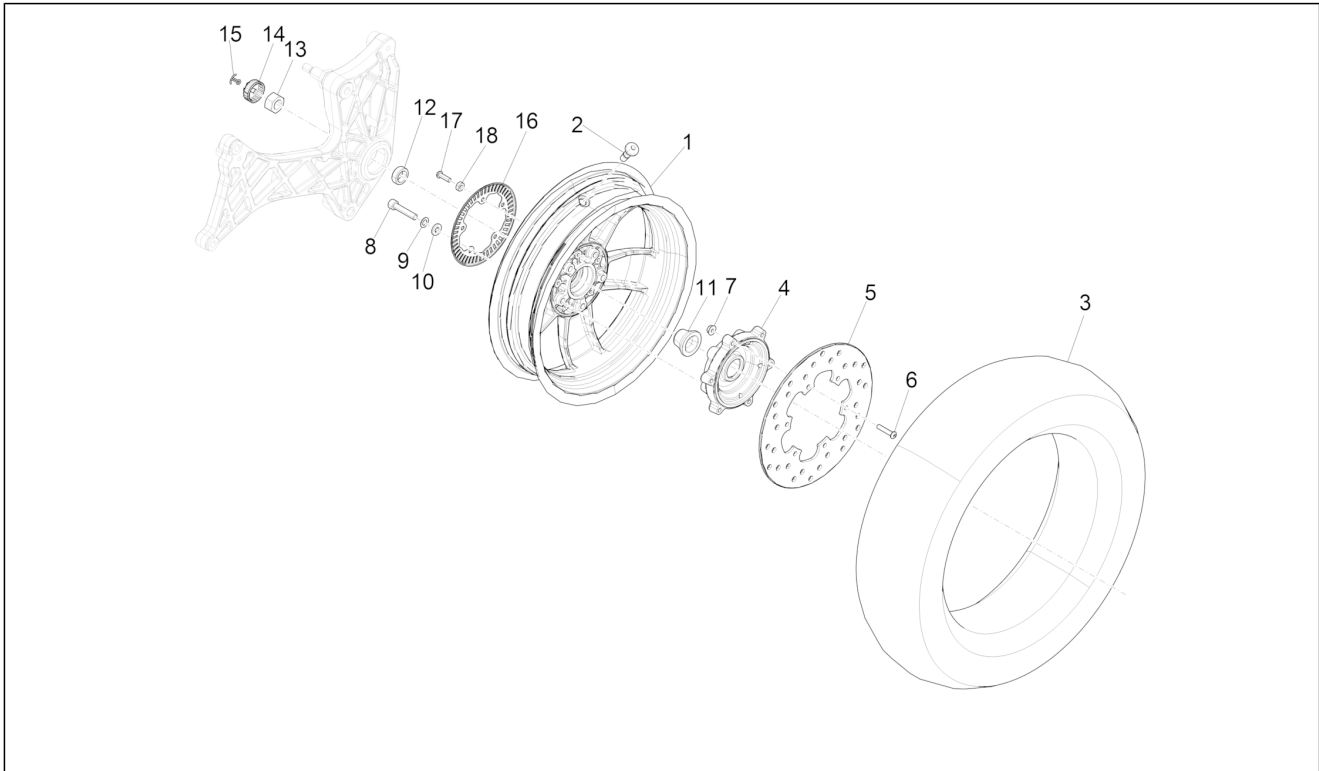

Group	Suspensions - Wheels
Code	04.12
Description	Rear wheel
Service	1

Pos.	Code	Description	Qty	Variants
4	598715	Rear wheel hub	1	
5	56484R	Brake disc	1	
6	597564	screw	6	
7	597565	Self locking nut	6	
8	149104	Hex socket screw M8x40	5	
9	709047	Spring washer	5	
10	828961	Flat washer 8,2x17x2,5	5	
11	1C002344	Rear wheel spacer	1	
12	1C002175	Spacer	1	
13	563728	Nut M16x13	1	
14	194423	Nut hold cap	1	
15	012789	Split pin	1	
16	1C003698R	ABS rear tone wheel	1	
17	667152	Hex socket screw M6x20	5	
18	1C001044	Spacer	5