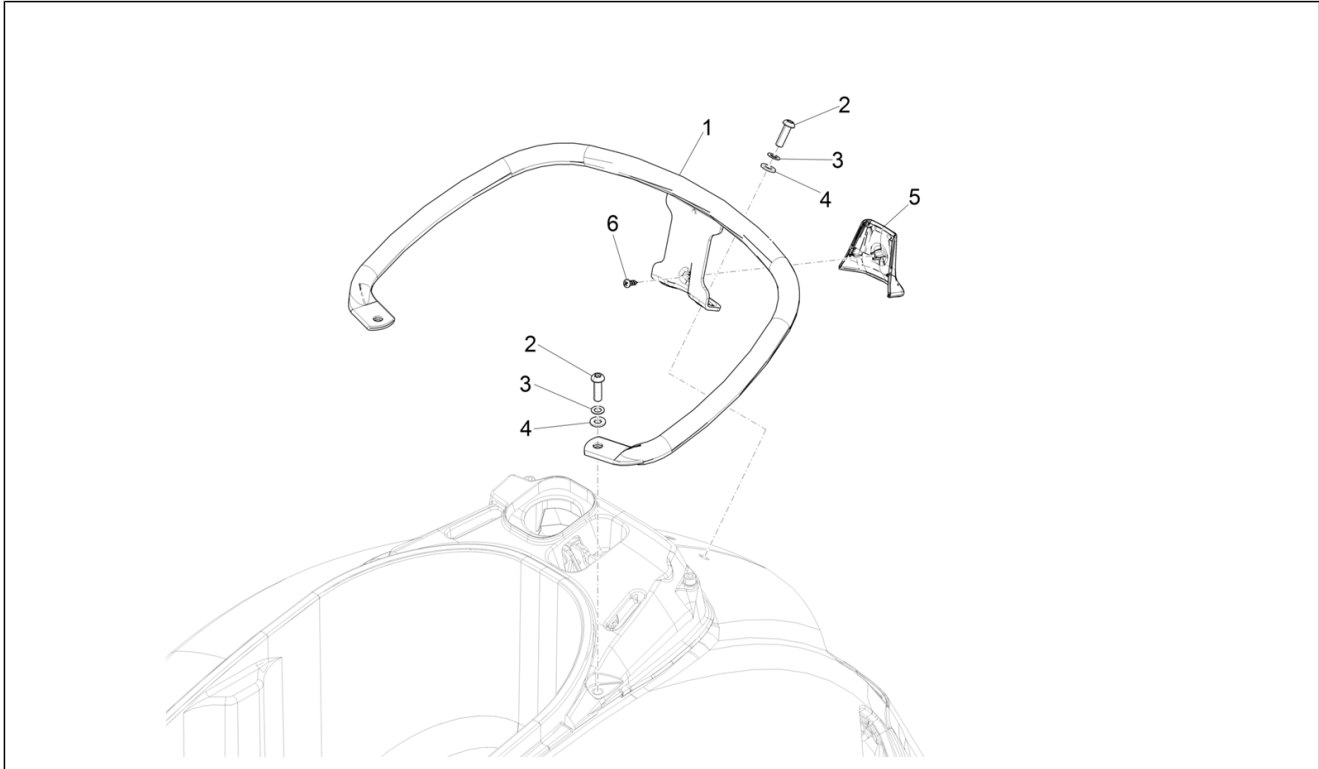

Group	Frame - Plastic parts - Coachwork
Code	02.44
Description	Rear luggage rack
Service	1

Pos.	Code	Description	Qty	Variants
5	1B005812	Plug	1	Model version:Basic version[B] Colour: Yellow 983/A[983/A] Model version:Basic version[B] Colour: Yellow 983/A[983/A] Model version:Supertech[ST] Colour:XN3 - 70/B Main Black (master)[70/B] Country:europa[EU] Model version:Supertech[ST] Colour:Grey mouse - 715/C[715/C] Country:europa[EU] Model version:"Sport" version[SP] Colour:Matt grey 707/C[707/C] Model version:"Sport" version[SP] Colour:Matt grey 707/C[707/C] Model version:"Sport" version[SP] Colour:Matte line blue 297/A[297/A] Model version:"Sport" version[SP] Colour:Matte line blue 297/A[297/A] Model version:Basic version[B] Colour:Black 94[94] Model version:Basic version[B] Colour:Black 94[94] Model version:Basic version[B] Colour:Dragon Red 894[894] Model version:Basic version[B] Colour:Dragon Red 894[894] Model version:Basic version[B] Colour:White 544[544] Model version:Basic version[B] Colour:White 544[544]
5	CM3072029	Plug	1	Model version:"NOTTE" Version [N] Colour:Matt Black 99/C[99/C] Country:europa[EU]
6	268596	Plug screw	1