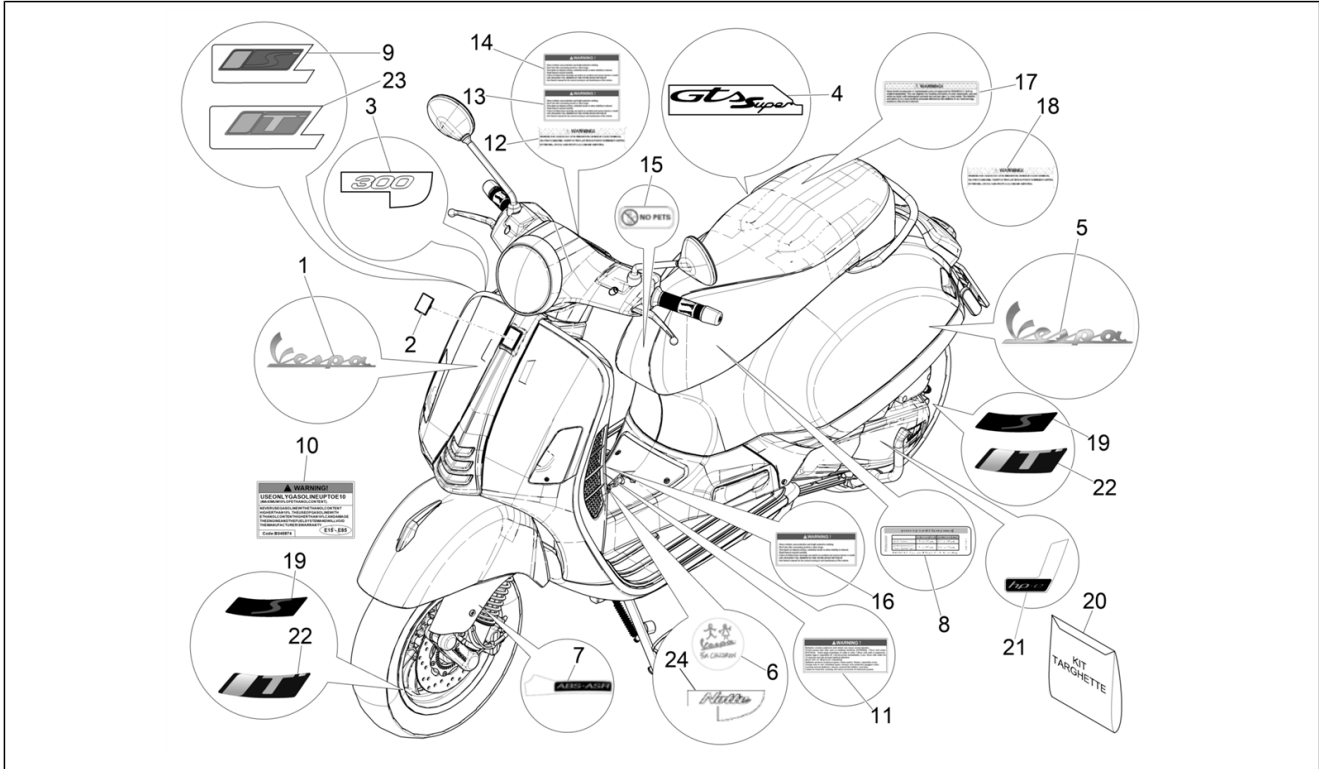

Group	Frame - Plastic parts - Coachwork
Code	02.38
Description	Plates - Emblems
Service	1

Pos.	Code	Description	Qty	Variants
1	656219	""Vespa"" front label	1	
2	576464	Shield "Piaggio"	1	
3	2H003205	Adhesive dataplate "300"	1	
4	2H003199000A2	Name plate "GTS SUPER"	1	Model version:Supertech[ST] Colour:XN3 - 70/B Main Black (master)[70/B] Country:europe[EU] Model version:Supertech[ST] Colour:Grey mouse - 715/C[715/C] Country:europe[EU]
4	2H003199000A1	Name plate "GTS SUPER"	1	Model version:"NOTTE" Version [N] Colour:Matt Black 99/C[99/C] Country:europe[EU] Model version:Basic version[B] Colour: Yellow 983/A[983/A] Model version:Basic version[B] Colour: Yellow 983/A[983/A] Model version:"Sport" version[SP] Colour:Matt grey 707/C[707/C] Model version:"Sport" version[SP] Colour:Matt grey 707/C[707/C] Model version:"Sport" version[SP] Colour:Matte line blue 297/A[297/A] Model version:"Sport" version[SP] Colour:Matte line blue 297/A[297/A] Model version:Basic version[B] Colour:Black 94[94] Model version:Basic version[B] Colour:Black 94[94] Model version:Basic version[B] Colour:Dragon Red 894[894] Model version:Basic version[B] Colour:Dragon Red 894[894] Model version:Basic version[B] Colour:White 544[544] Model version:Basic version[B] Colour:White 544[544]