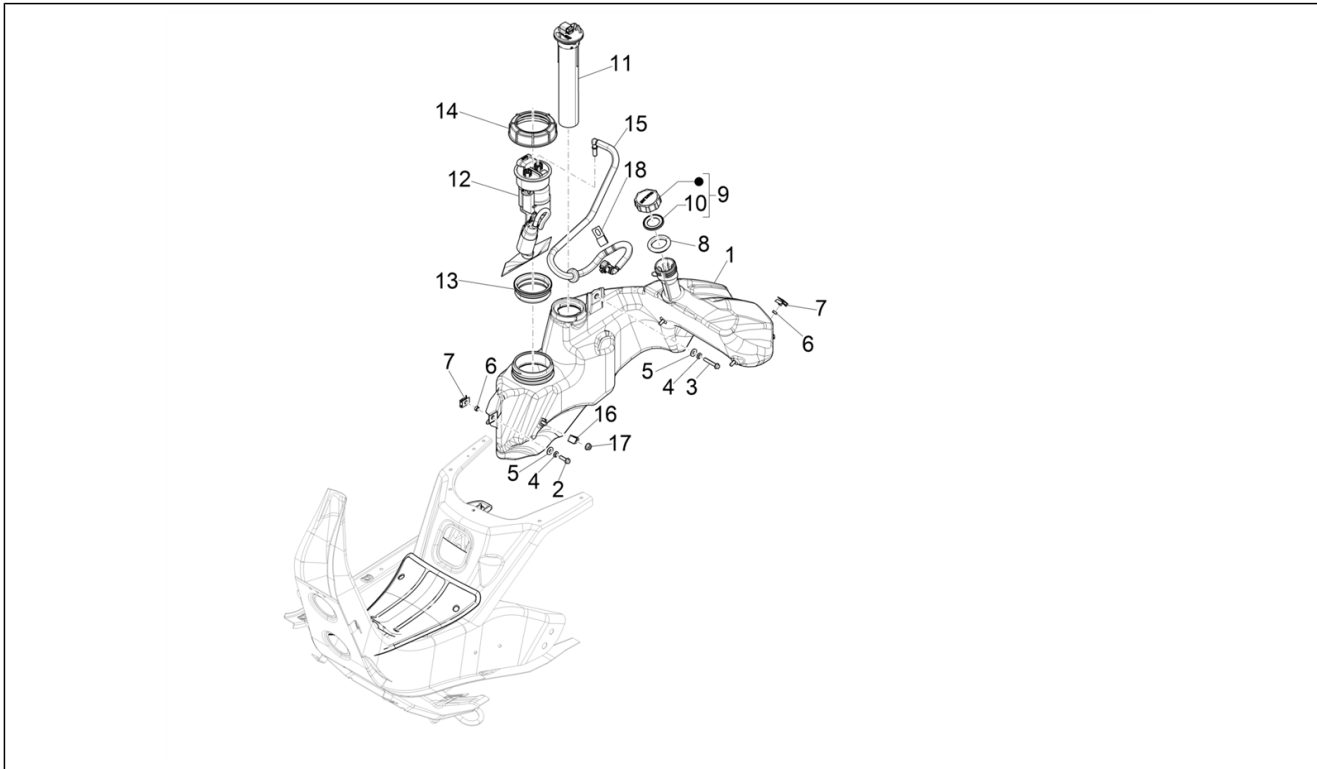

Group	Frame - Plastic parts - Coachwork
Code	02.47
Description	Fuel tank
Service	1

Pos.	Code	Description	Qty	Variants
1	656010	Fuel tank	1	
2	018639	Hex screw M6x20	2	
3	414838	screw M6x35	1	
4	016406	Spring washer 6,4x11,8x1	3	
5	013880	Flat washer 16x6,5x1,5	3	
6	623162	Spacer	2	
7	254485	Spring plate M6	2	
8	1B004806	Fuel tank gasket	1	
9	656022	Plug	1	
10	656021	Tank cover gasket	1	
11	CM025707	Indicator fuel level	1	
12	1D002689	Fuel pump cpl.	1	
13	656003	Gasket	1	
14	576546	Ring nut	1	
15	1B004592R	Fuel pipe complete with joints	1	
16	1B001615	Hose clamp	1	
17	012138	Self locking nut	1	
18	675510	Hose clamp	1