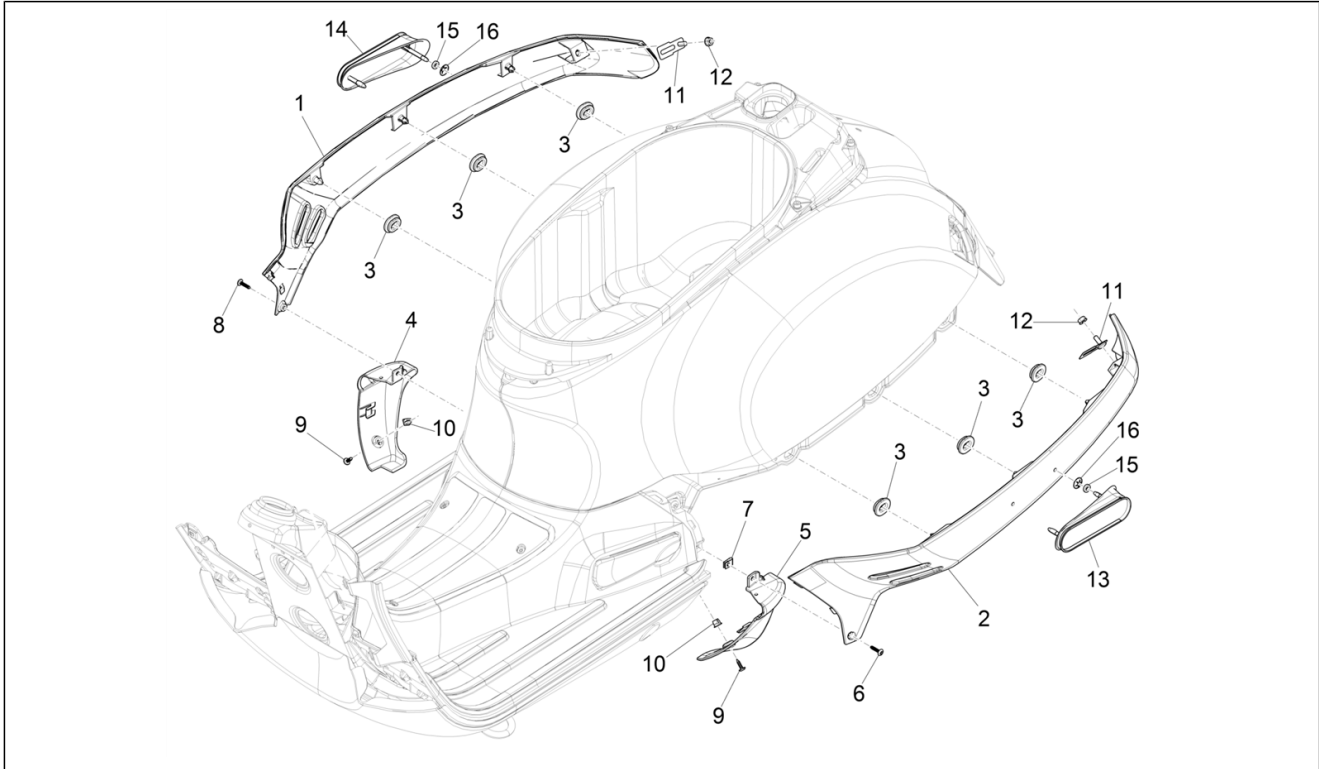

Group	Frame - Plastic parts - Coachwork
Code	02.32
Description	Side cover - Spoiler
Service	1

Pos.	Code	Description	Qty	Variants
3	1B000888	Pad	6	
4	1B005804000HT	Spoiler right terminal	1	Model version:Supertech[ST] Colour:Grey mouse - 715/C[715/C] Country:europe[EU]
4	1B005804000NV	Spoiler right terminal	1	Model version:"NOTTE" Version [N] Colour:Matt Black 99/C[99/C] Country:europe[EU]
4	1B005804000XN2	Spoiler right terminal	1	Model version:Supertech[ST] Colour:XN3 - 70/B Main Black (master)[70/B] Country:europe[EU]
4	1B005804000LD	Spoiler right terminal	1	Model version:Basic version[B] Colour: Yellow 983/A[983/A] Model version:Basic version[B] Colour: Yellow 983/A[983/A]
4	1B00580400090	Spoiler right terminal	1	Model version:Basic version[B] Colour:Black 94[94] Model version:Basic version[B] Colour:Black 94[94]
4	1B003904	Spoiler right terminal raw (unpainted)	1	
4	1B005804000BR	Spoiler right terminal	1	Model version:Basic version[B] Colour:White 544[544] Model version:Basic version[B] Colour:White 544[544]
4	1B005804000R7	Spoiler right terminal	1	Model version:Basic version[B] Colour:Dragon Red 894[894] Model version:Basic version[B] Colour:Dragon Red 894[894]
4	1B005804000D03	Spoiler right terminal	1	Model version:"Sport" version[SP] Colour:Matte line blue 297/A[297/A] Model version:"Sport" version[SP] Colour:Matte line blue 297/A[297/A]
4	1B005804000HQ	Spoiler right terminal	1	Model version:"Sport" version[SP] Colour:Matt grey 707/C[707/C] Model version:"Sport" version[SP]