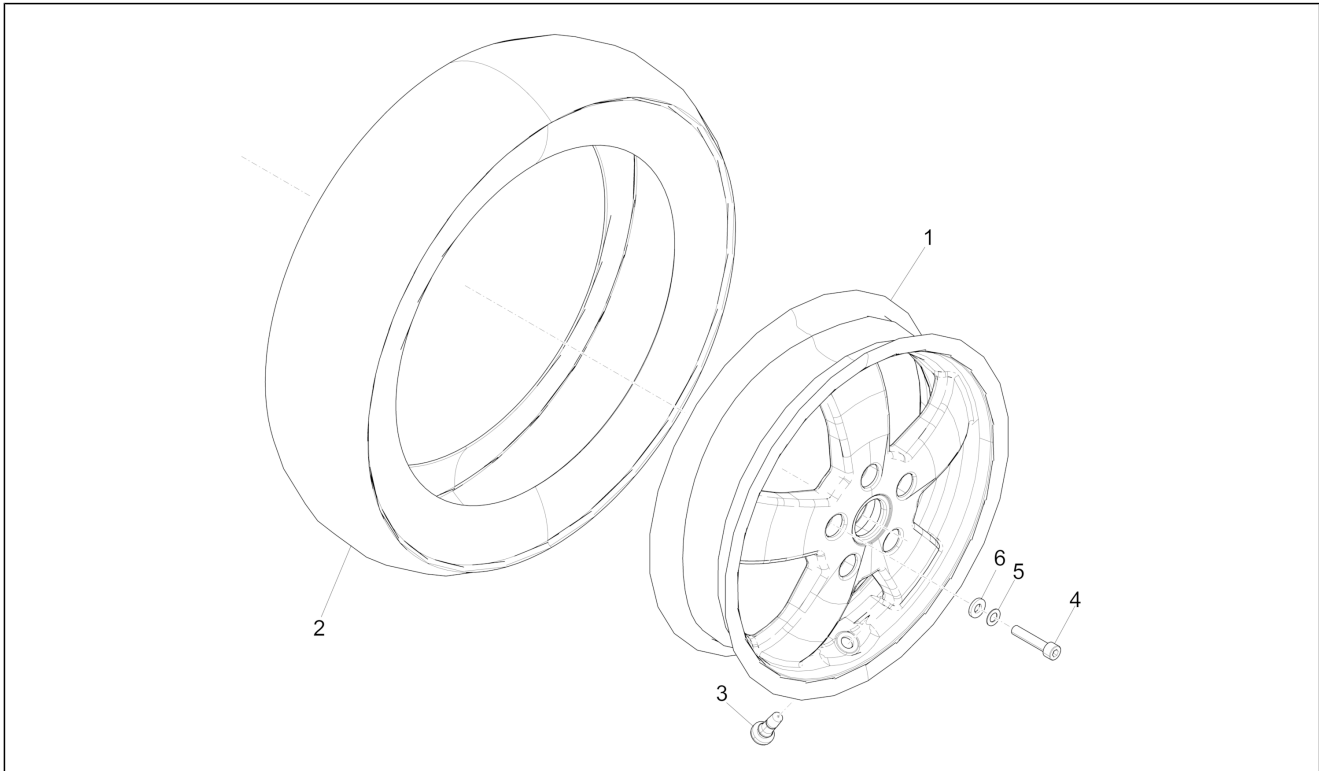

Group	Suspensions - Wheels
Code	04.11
Description	Front wheel
Service	1

Pos.	Code	Description	Qty	Variants
4	149104	Hex socket screw M8x40	5	
5	709047	Spring washer	5	
6	828961	Flat washer 8,2x17x2,5	5