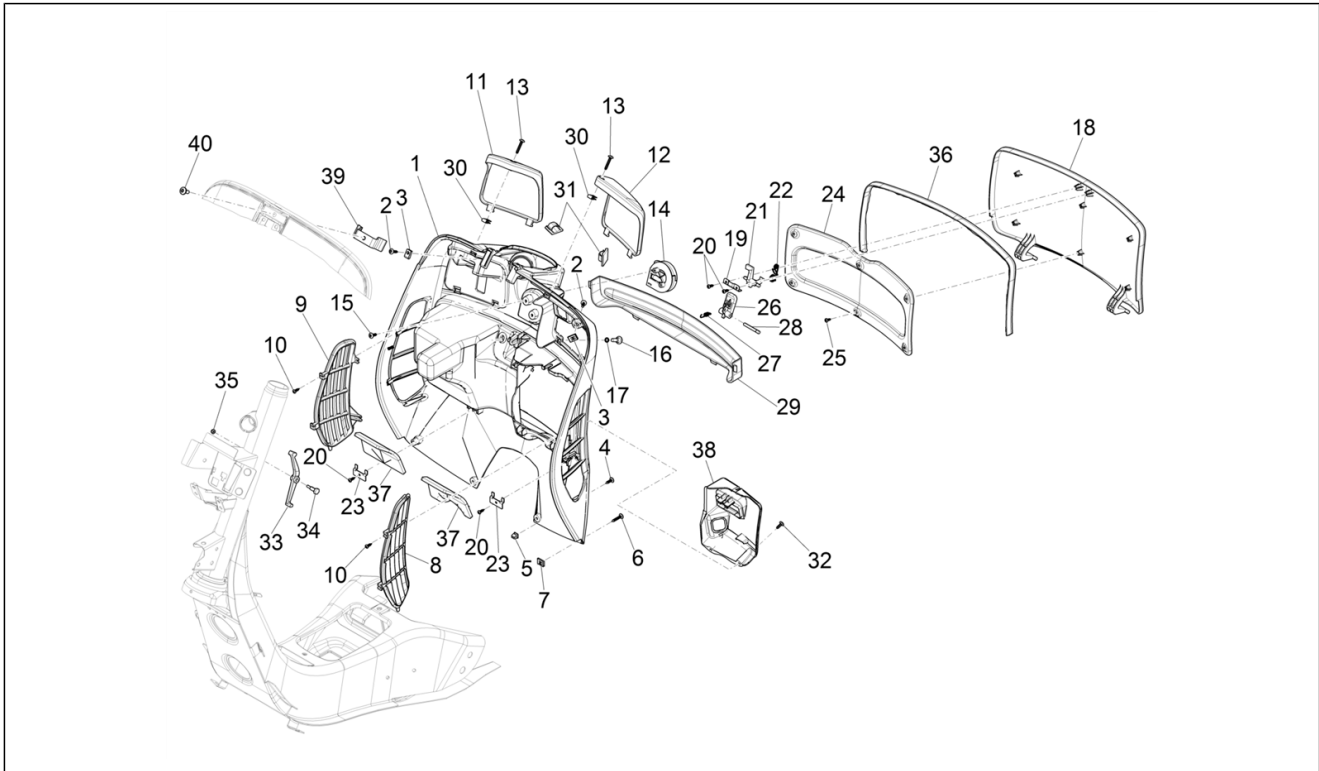

Group	Frame - Plastic parts - Coachwork
Code	02.30
Description	Front glove-box - Knee-guard panel
Service	1

Pos.	Code	Description	Qty	Variants
21	575607	Pawl	1	
22	1B003658	Spring	1	
23	257614	Door fixing bracket	2	
24	577468	Counter flap	1	
25	297498	Self tapping screw	3	
26	577861	Lever	1	
27	577399	Spring	1	
28	577400	Pin	1	
29	577447	Rim	1	
30	CM017406	Plate	2	
31	577594	Spring clamp	2	
32	CM178601	Self tapping screw D4.2x16	2	
33	299972	Special screw	1	
34	577453	Lock lever	1	
35	577620	Self locking nut	1	
36	CM006311	Flap packing	1	
37	620693	Sound proof panel	2	
38	1B001752	Top box cover	1	
39	1B005869	plate	1	
40	CM179301	Screw M6x16	1