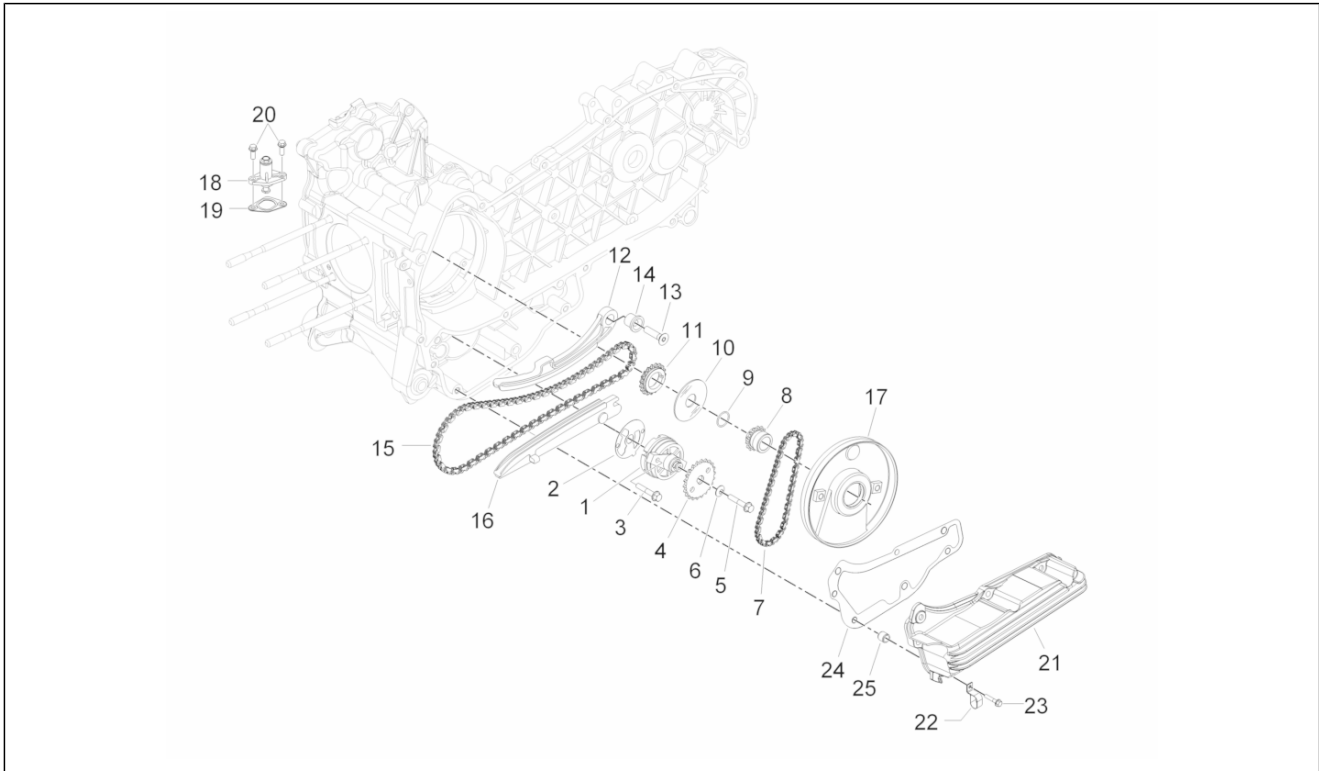

Group	Engine
Code	01.18
Description	Oil pump
Service	1

Pos.	Code	Description	Qty	Variants
1	82948R	Oil pump assembly	1	
2	847929	Carter-oil pump gasket	1	
3	829593	Screw w/ flange M5x35	2	
4	287913	Oil pump gear	1	
5	B016426	Screw w/ flange M6x14	1	
6	436695	Belleville spring Ø6,4xØ20x2	1	
7	82723R	Camshaft chain	1	
8	82783R	Oil pump control pinion	1	
9	825952	O-Ring seal ring	1	
10	483918	Oil seal washer	1	
11	82782R	Timing chain pinion	1	
12	1A011207	Chain tensioner rod	1	
13	B016774	Screw w/ flange M6x25	1	
14	485868	Chain tensioner rod spacer	1	
15	82649R	Oil pump chain	1	
16	847516	Chain tensioner sliding block	1	
17	847116	Timing system cover	1	
18	847277	Complete chain tensioner	1	
19	847928	Cylinder/chain tensioner gasket	1	
20	B016777	Screw w/ flange M6x16	2	
21	1A012834	Pan oil	1	
21	875908	Pan oil	1	
22	564629	Hose clamp	1	
23	B016792	Screw w/ flange M6x30	7	
24	846098	Gasket	1	
25	277916	Locating dowel Ø7,5x12	3