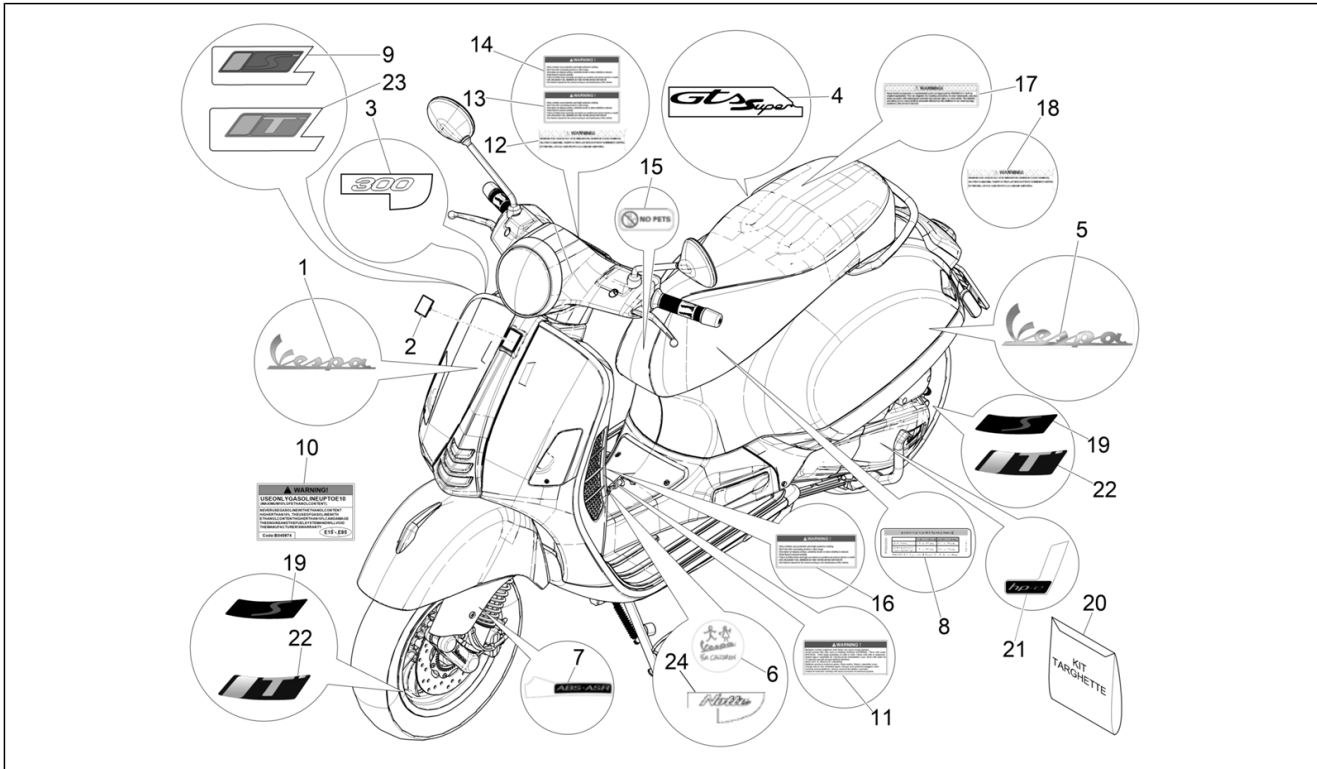

Group	Frame - Plastic parts - Coachwork
Code	02.38
Description	Plates - Emblems
Service	1

Pos.	Code	Description	Qty	Variants
5	656220	""Vespa"" lateral label"	1	
6	1B001078	Name plate "Vespa For children"	1	
7	1B001417	Adhesive dataplate ABS-ASR	1	
8	1G000299	Tyre pressure label	1	
9	2H003201	Adhesive dataplate "S"	1	Model version:"Sport" version[SP] Colour:Matt grey 707/C[707/C] Model version:"Sport" version[SP] Colour:Matt grey 707/C[707/C] Model version:"Sport" version[SP] Colour:Matte line blue 297/A[297/A] Model version:"Sport" version[SP] Colour:Matte line blue 297/A[297/A]
10	1B001420	Fuel decal E15	1	
11	576702	Battery decal	1	
12	620335	Cooling system warning plate	1	
13	620334	Coolant warning plate	1	
14	620333	Expansion tank warning plate	1	
15	576953	Name plate "No pets"	1	
16	576704	"Safety" plate	1	
17	576708	Accessories sticker	1	
18	576705	Fuel warning plate	1	
19	2H003007000A1	Rim decal "SPORT"	1	Model version:"Sport" version[SP] Colour:Matt grey 707/C[707/C] Model version:"Sport" version[SP] Colour:Matt grey 707/C[707/C] Model version:"Sport" version[SP] Colour:Matte line blue 297/A[297/A] Model version:"Sport" version[SP] Colour:Matte line blue 297/A[297/A]
20	2H003206	Trimmings kit "GTS SUPER SPORT"	1	Model version:"Sport" version[SP] Colour:Matt grey 707/C[707/C] Model version:"Sport" version[SP]