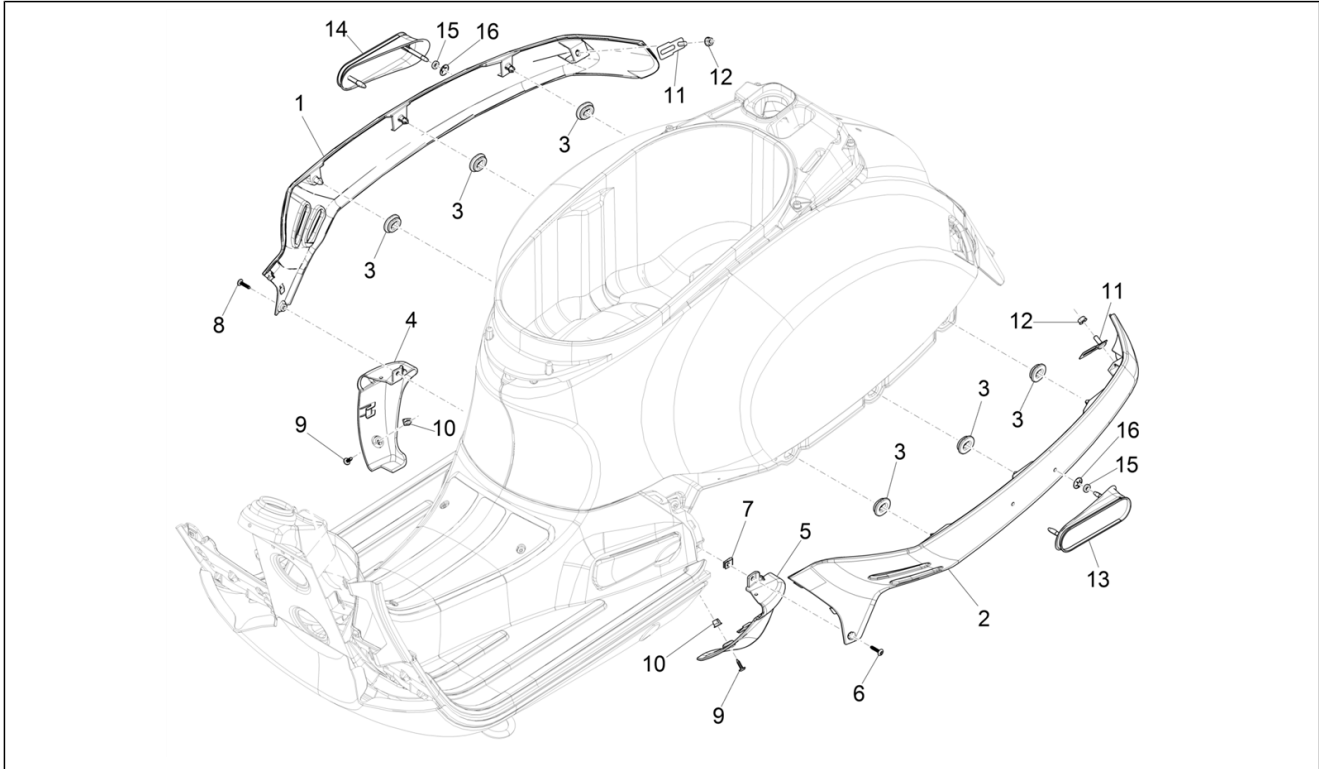

Group	Frame - Plastic parts - Coachwork
Code	02.32
Description	Side cover - Spoiler
Service	1

Pos.	Code	Description	Qty	Variants
				Colour:Matt grey 707/C[707/C]
5	1B005803000XN2	Spoiler left terminal	1	Model version:Supertech[ST] Colour:YN3 - 70/B Main Black (master)[70/B] Country:europa[EU]
5	1B005803000HT	Spoiler left terminal	1	Model version:Supertech[ST] Colour:Grey mouse - 715/C[715/C] Country:europa[EU]
5	1B005803000HQ	Spoiler left terminal	1	Model version:"Sport" version[SP] Colour:Matt grey 707/C[707/C] Model version:"Sport" version[SP] Colour:Matt grey 707/C[707/C]
5	1B005803000LD	Spoiler left terminal	1	Model version:Basic version[B] Colour: Yellow 983/A[983/A] Model version:Basic version[B] Colour: Yellow 983/A[983/A]
5	1B005803000BR	Spoiler left terminal	1	Model version:Basic version[B] Colour:White 544[544] Model version:Basic version[B] Colour:White 544[544]
5	1B005803	Spoiler left terminal	1	
5	1B005803000R7	Spoiler left terminal	1	Model version:Basic version[B] Colour:Dragon Red 894[894] Model version:Basic version[B] Colour:Dragon Red 894[894]
5	1B00580300090	Spoiler left terminal	1	Model version:Basic version[B] Colour:Black 94[94] Model version:Basic version[B] Colour:Black 94[94]
5	1B005803000D03	Spoiler left terminal	1	Model version:"Sport" version[SP] Colour:Matte line blue 297/A[297/A] Model version:"Sport" version[SP] Colour:Matte line blue 297/A[297/A]
5	1B005803000NV	Spoiler left terminal	1	Model version:"NOTTE" Version [N] Colour:Matt Black 99/C[99/C]