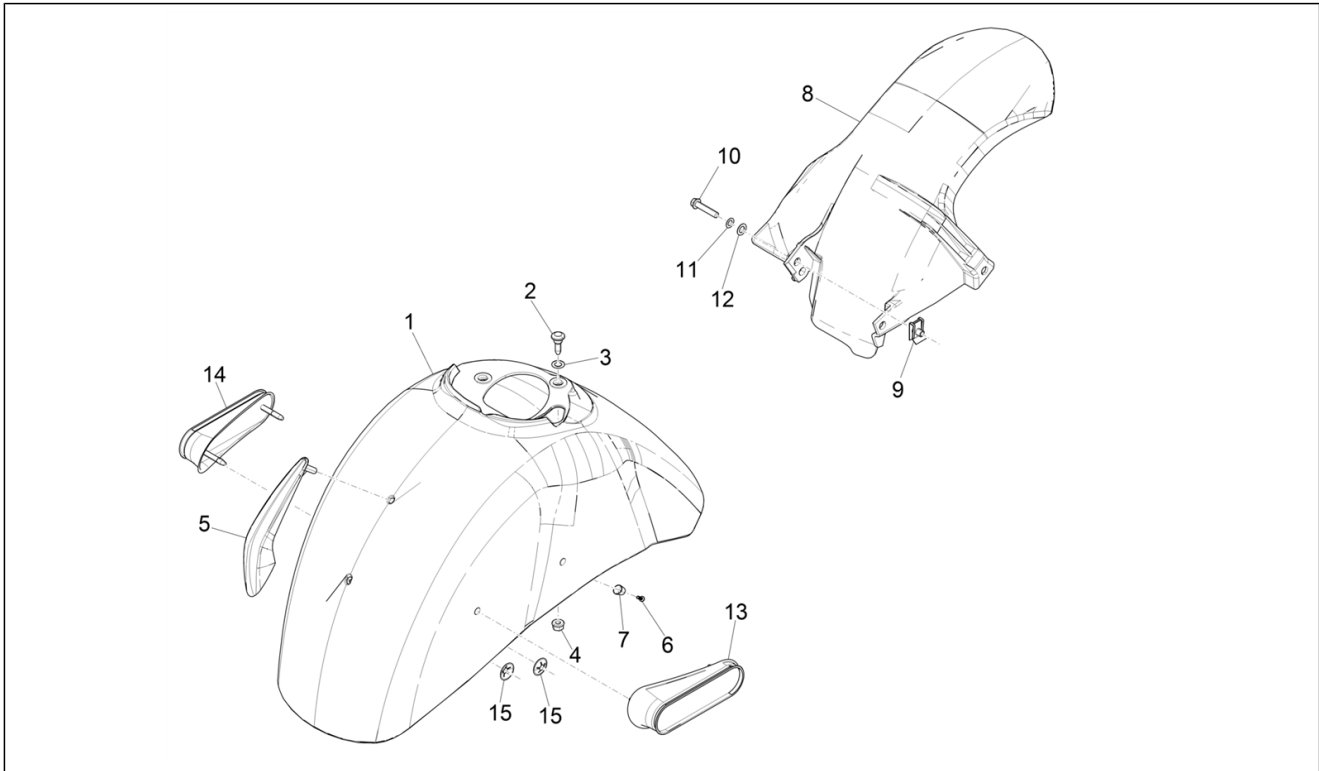

Group	Frame - Plastic parts - Coachwork
Code	02.33
Description	Wheel huosing - Mudguard
Service	1

Pos.	Code	Description	Qty	Variants
6	015727	Self tapping screw 2,9x9,5	2	
7	192598	Cap	2	
8	1B005489	Rear mudguard	1	
9	254485	Spring plate M6	1	
10	414838	screw M6x35	1	
11	012533	Notched washer 6,6x11x0	1	
12	003056	Flat washer 6,4x12x1	1	
13	584083	Left lateral retroreflector	1	
14	584084	Right lateral retroreflector	1	
15	181351	Spring plate	4