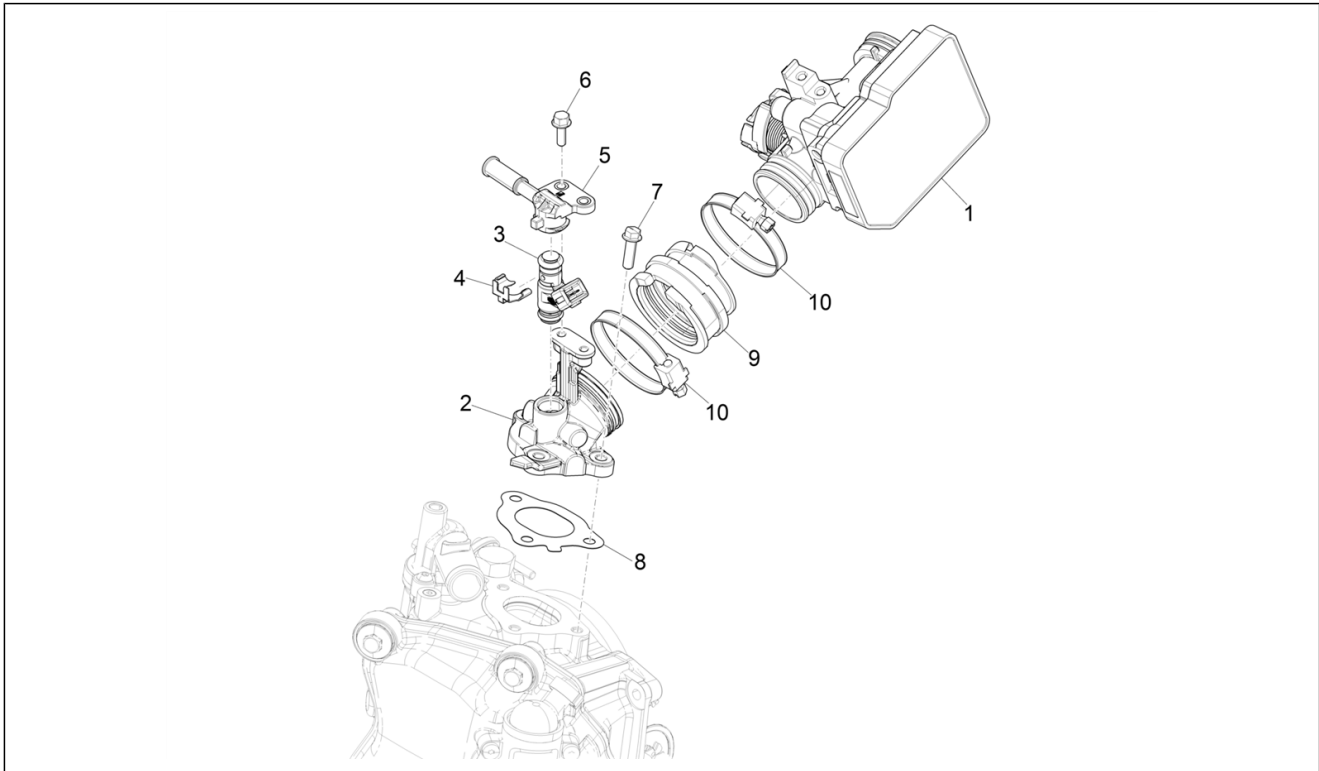

Group	Engine
Code	01.36
Description	Throttle body - Injector - Induction joint
Service	1

Pos.	Code	Description	Qty	Variants
1	CM291701	Throttle body with E.C.U.	1	
2	1A013200	Union pipe	1	
3	CM291201	Injector	1	
4	849898	Spring	1	
5	1A013640	Injector support	1	
6	1A015812	Screw w/ flange	2	
6	830061	Screw w/ flange M5x16	2	
7	018639	Hex screw M6x20	3	
8	1A009942	Induction joint gasket	1	
9	1A015944	Throttle body hose	1	
9	1A012958	Throttle body hose	1	
10	614188	Hose clamp	2	