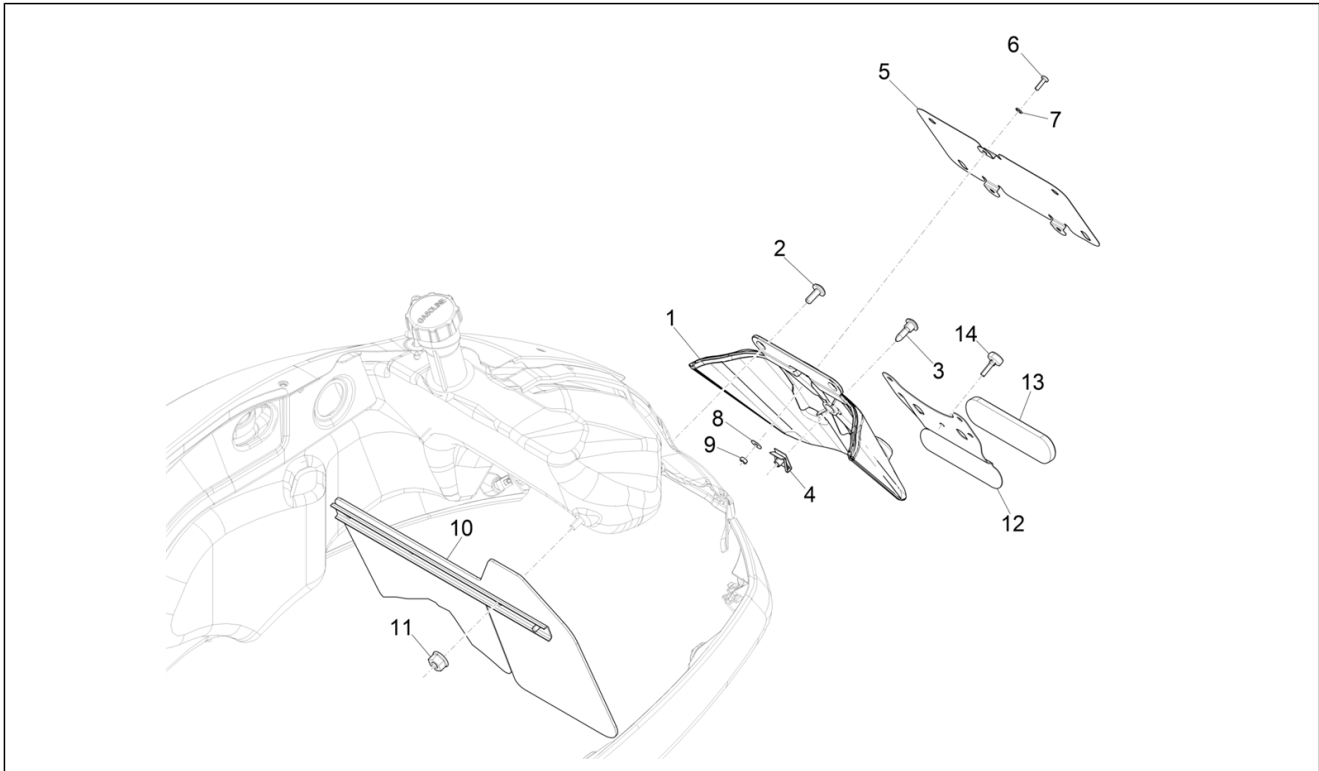

Group	Frame - Plastic parts - Coachwork
Code	02.37
Description	Rear cover - Splash guard
Service	1

Pos.	Code	Description	Qty	Variants
9	020104	Nut M4	3	
10	620236	Splash guard	1	
11	288245	Self locking nut M6	2	
12	1B006548	Rear reflector support	1	
13	58233R5	Rear retroreflector	1	
14	299071	Pad	1