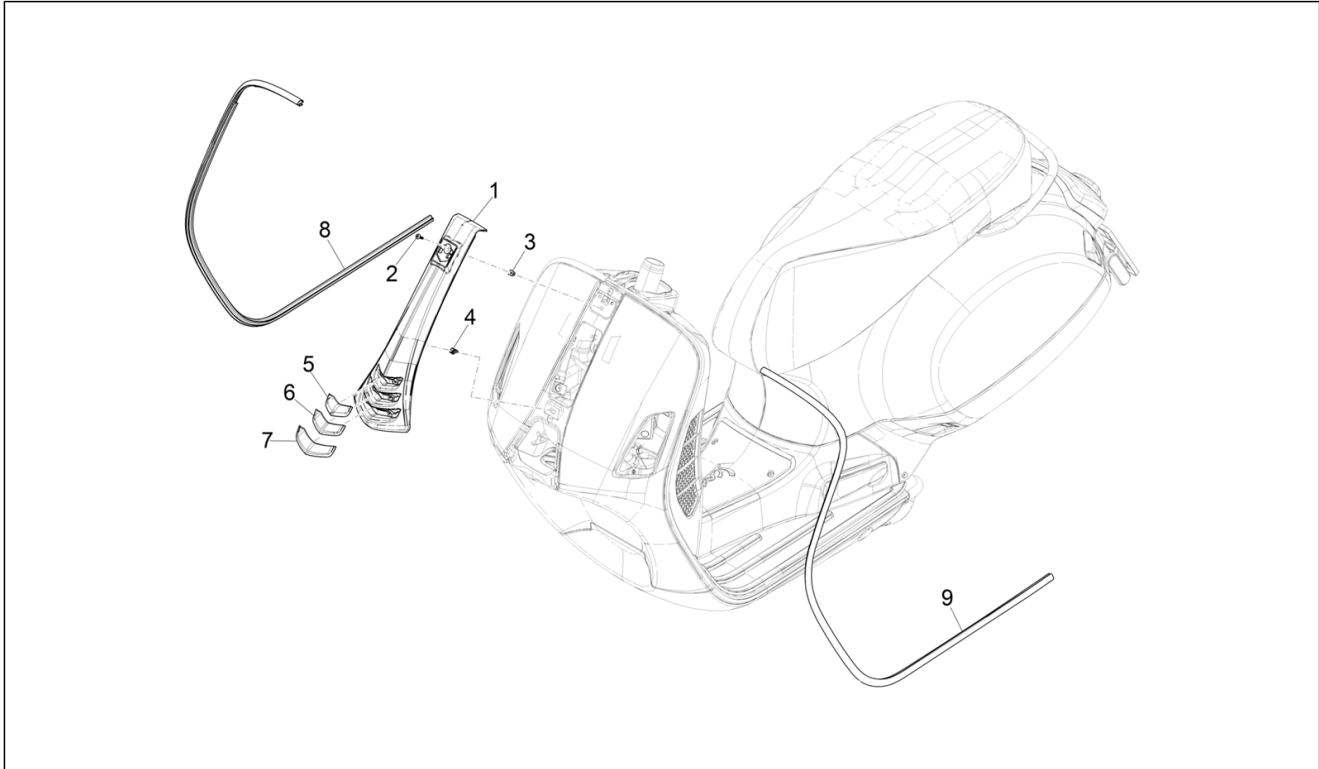

Group	Frame - Plastic parts - Coachwork
Code	02.26
Description	Front shield
Service	1

Pos.	Code	Description	Qty	Variants
1	1B006684000XN2	Painted steering cover	1	Model version:Supertech[ST] Colour:XN3 - 70/B Main Black (master)[70/B] Country:europa[EU]
1	1B006684000HT	Painted steering cover	1	Model version:Supertech[ST] Colour:Grey mouse - 715/C[715/C] Country:europa[EU]
1	1B006684000D03	Painted steering cover	1	Model version:"Sport" version[SP] Colour:Matte line blue 297/A[297/A] Model version:"Sport" version[SP] Colour:Matte line blue 297/A[297/A]
1	1B006684000HQ	Painted steering cover	1	Model version:"Sport" version[SP] Colour:Matt grey 707/C[707/C] Model version:"Sport" version[SP] Colour:Matt grey 707/C[707/C]
1	1B00668400090	Painted steering cover	1	Model version:Basic version[B] Colour:Black 94[94] Model version:Basic version[B] Colour:Black 94[94]
1	1B006684000LD	Painted steering cover	1	Model version:Basic version[B] Colour:Yellow 983/A[983/A] Model version:Basic version[B] Colour:Yellow 983/A[983/A]
1	1B006684	Steering cover	1	
1	1B006684000R7	Painted steering cover	1	Model version:Basic version[B] Colour:Dragon Red 894[894] Model version:Basic version[B] Colour:Dragon Red 894[894]
1	1B006684000BR	Painted steering cover	1	Model version:Basic version[B] Colour:White 544[544] Model version:Basic version[B] Colour:White 544[544]
1	1B006684000NV	Painted steering cover	1	Model version:"NOTTE" Version [N] Colour:Matt Black 99/C[99/C] Country:europa[EU]