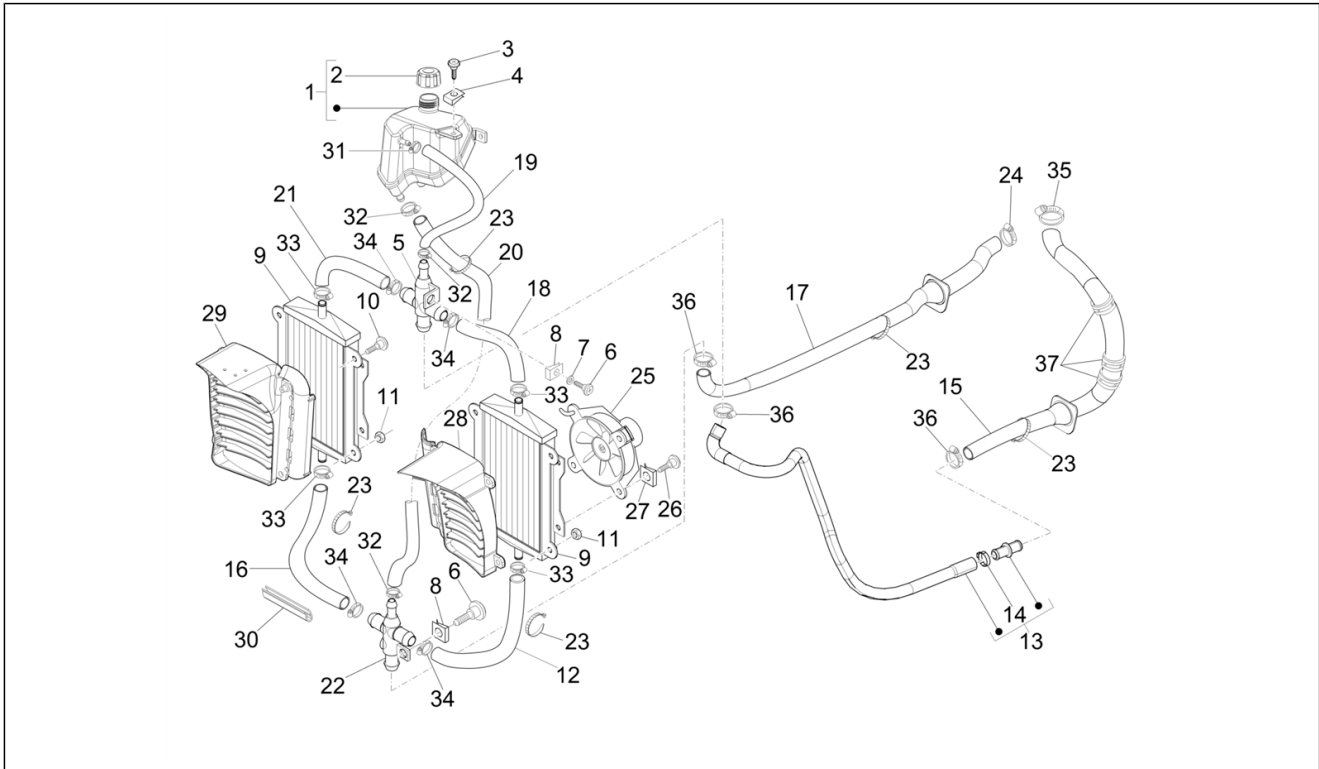

Group	Frame - Plastic parts - Coachwork
Code	02.55
Description	Cooling system
Service	1

Pos.	Code	Description	Qty	Variants
29	622839	Right air duct	1	
30	CM077703	Guard	1	
31	CM001902	Hose clamp	1	
32	CM001904	Hose clamp	3	
33	CM001905	Hose clamp	4	
34	CM001907	Hose clamp	4	
35	CM001908	Hose clamp	1	
36	CM001915	Hose clamp	3	
37	CM006903	Pipes/cables retainer spring	3