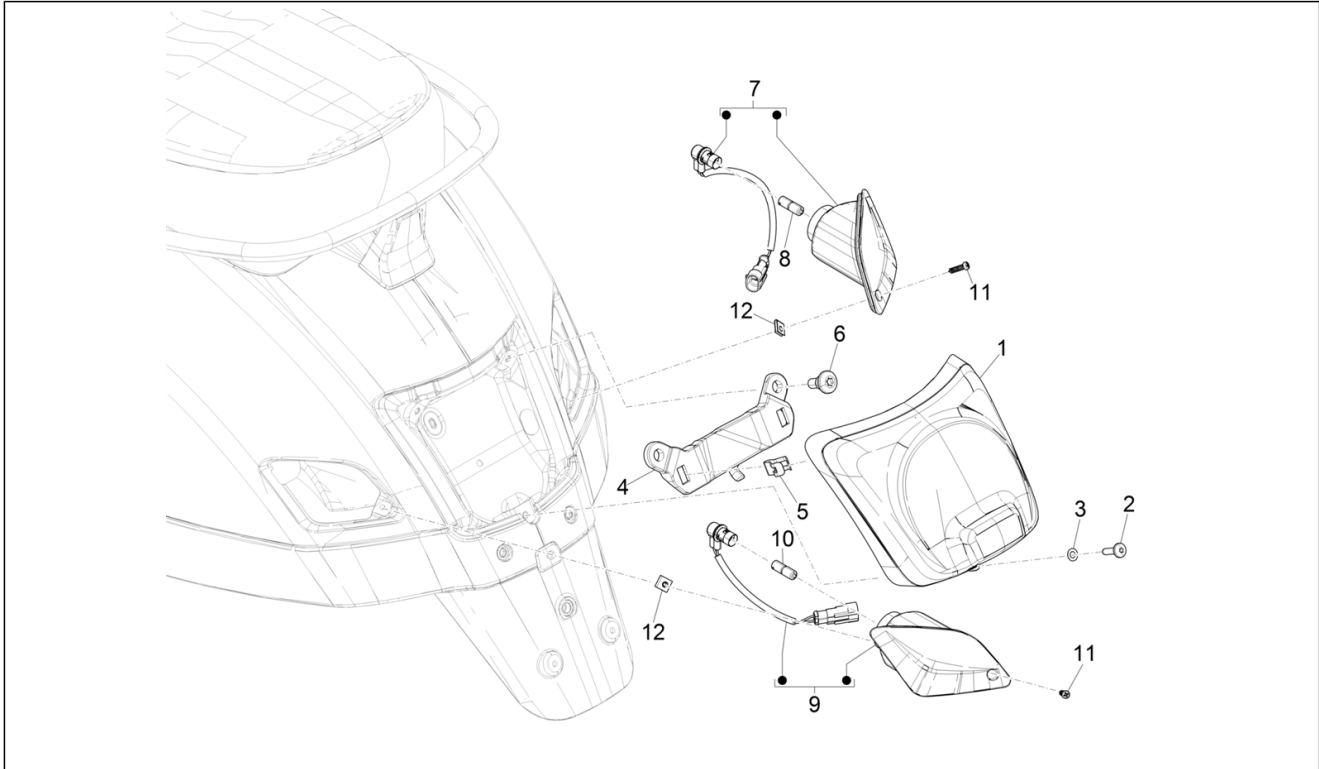

Group	Electrical system
Code	06.04
Description	Rear headlamps - Turn signal lamps
Service	1

Pos.	Code	Description	Qty	Variants
5	D9004468091	Gripper clip	2	
6	CM179202	screw	2	
7	584972	Right rear turn indicator	1	
8	181746	Lamp 12V-10W	1	
9	584973	Left rear turn indicator	1	
10	181746	Lamp 12V-10W	1	
11	008457	Self-tap screw M4,2x19	2	
12	CM017406	Plate	2