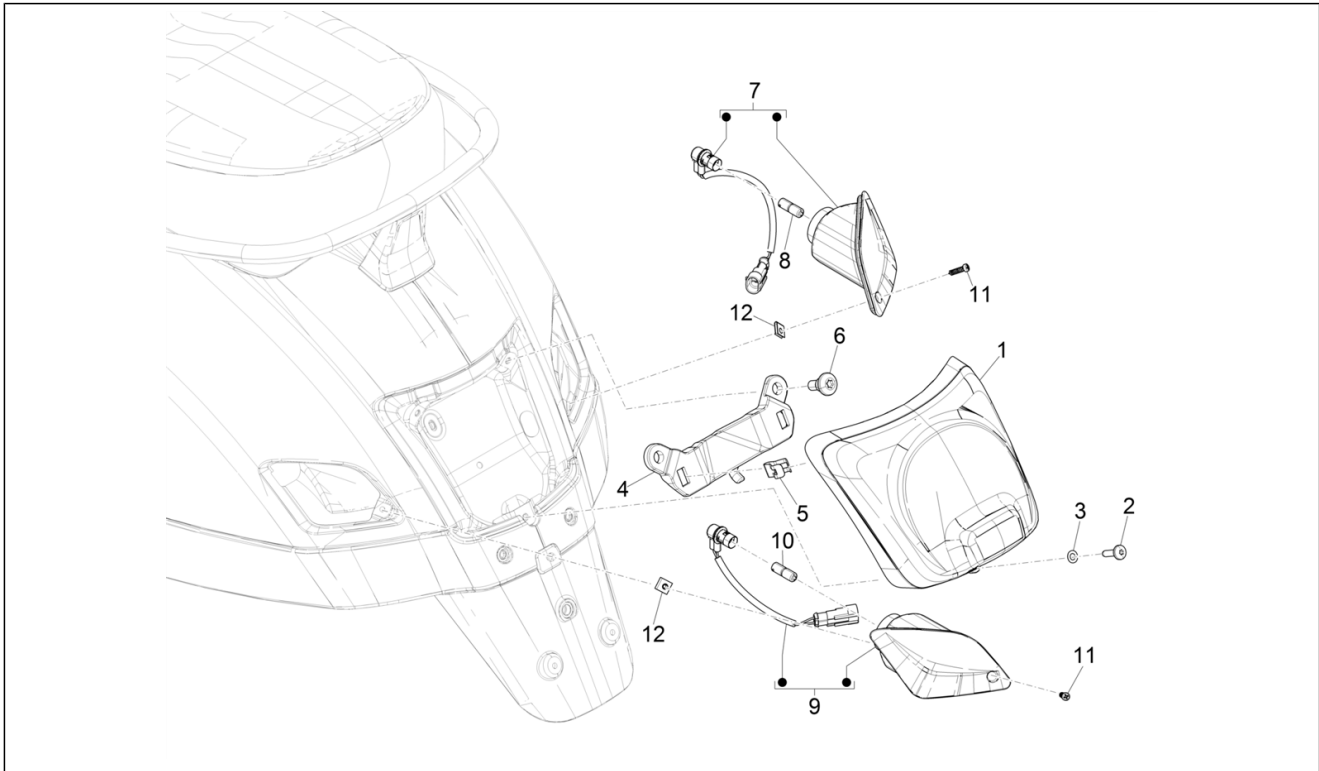

Group	Electrical system
Code	06.04
Description	Rear headlamps - Turn signal lamps
Service	1

Pos.	Code	Description	Qty	Variants
1	1D002964	Rear light assembly	1	Model version:"NOTTE" Version [N] Colour:Matt Black 99/C[99/C] Country:europa[EU]
1	1D002560	Rear light assembly	1	Model version:Basic version[B] Colour: Yellow 983/A[983/A] Model version:Basic version[B] Colour: Yellow 983/A[983/A] Model version:Supertech[ST] Colour: XN3 - 70/B Main Black (master)[70/B] Country:europa[EU] Model version:Supertech[ST] Colour: Grey mouse - 715/C[715/C] Country:europa[EU] Model version:"Sport" version[SP] Colour: Matt grey 707/C[707/C] Model version:"Sport" version[SP] Colour: Matt grey 707/C[707/C] Model version:"Sport" version[SP] Colour: Matte line blue 297/A[297/A] Model version:"Sport" version[SP] Colour: Matte line blue 297/A[297/A] Model version:Basic version[B] Colour: Black 94[94] Model version:Basic version[B] Colour: Black 94[94] Model version:Basic version[B] Colour: Dragon Red 894[894] Model version:Basic version[B] Colour: Dragon Red 894[894] Model version:Basic version[B] Colour: White 544[544] Model version:Basic version[B] Colour: White 544[544]
2	CM179303	Screw metrica	1	
3	006976	Spring washer 12x6,4x0,5	1	
4	1B006418	Bracket	1