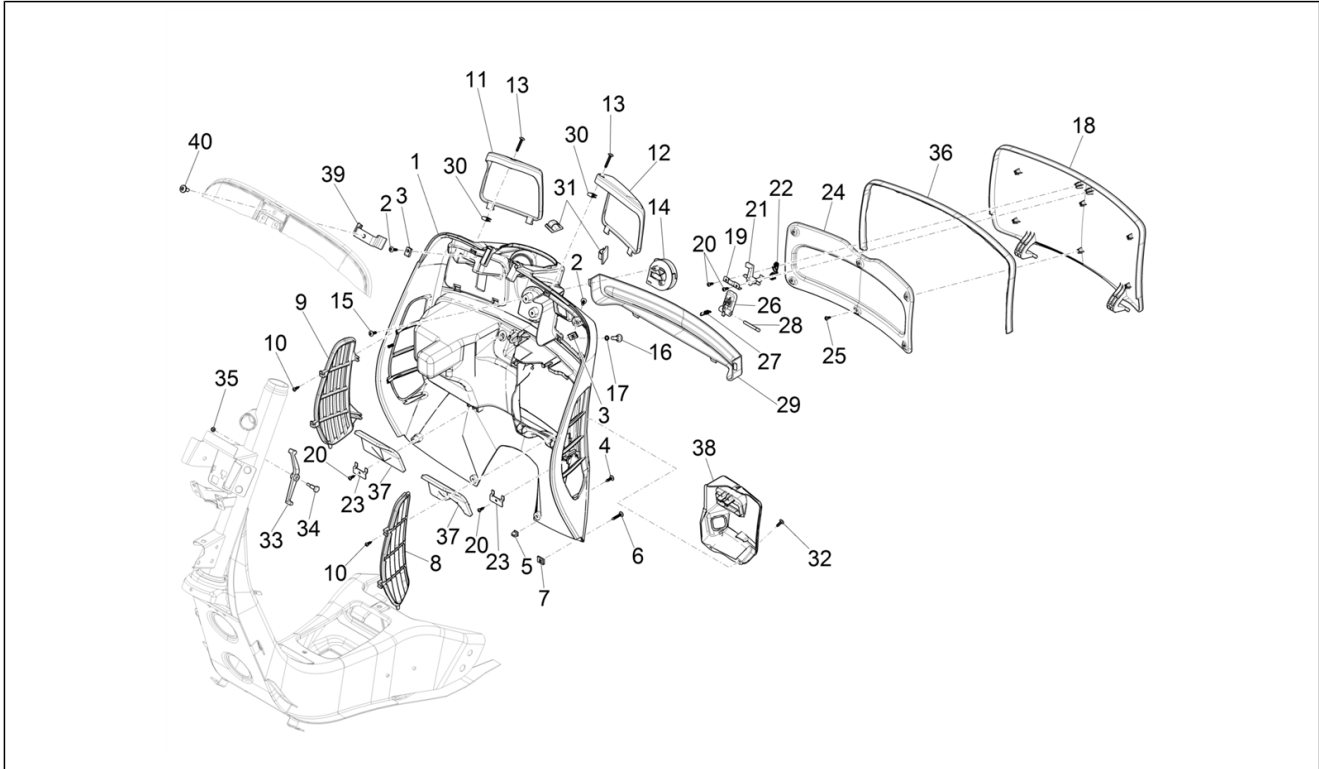

Group	Frame - Plastic parts - Coachwork
Code	02.30
Description	Front glove-box - Knee-guard panel
Service	1

Pos.	Code	Description	Qty	Variants
11	577396000C	Right flap	1	Model version:"NOTTE" Version [N] Colour:Matt Black 99/C[99/C] Country:europa[EU] Model version:Basic version[B] Colour: Yellow 983/A[983/A] Model version:Basic version[B] Colour: Yellow 983/A[983/A] Model version:Supertech[ST] Colour:XN3 - 70/B Main Black (master)[70/B] Country:europa[EU] Model version:Supertech[ST] Colour:Grey mouse - 715/C[715/C] Country:europa[EU] Model version:"Sport" version[SP] Colour:Matt grey 707/C[707/C] Model version:"Sport" version[SP] Colour:Matt grey 707/C[707/C] Model version:"Sport" version[SP] Colour:Matte line blue 297/A[297/A] Model version:"Sport" version[SP] Colour:Matte line blue 297/A[297/A] Model version:Basic version[B] Colour:Black 94[94] Model version:Basic version[B] Colour:Black 94[94] Model version:Basic version[B] Colour:Dragon Red 894[894] Model version:Basic version[B] Colour:Dragon Red 894[894] Model version:Basic version[B] Colour:White 544[544] Model version:Basic version[B] Colour:White 544[544]
12	577395000C	Left flap	1	Model version:"NOTTE" Version [N] Colour:Matt Black 99/C[99/C] Country:europa[EU] Model version:Basic version[B]