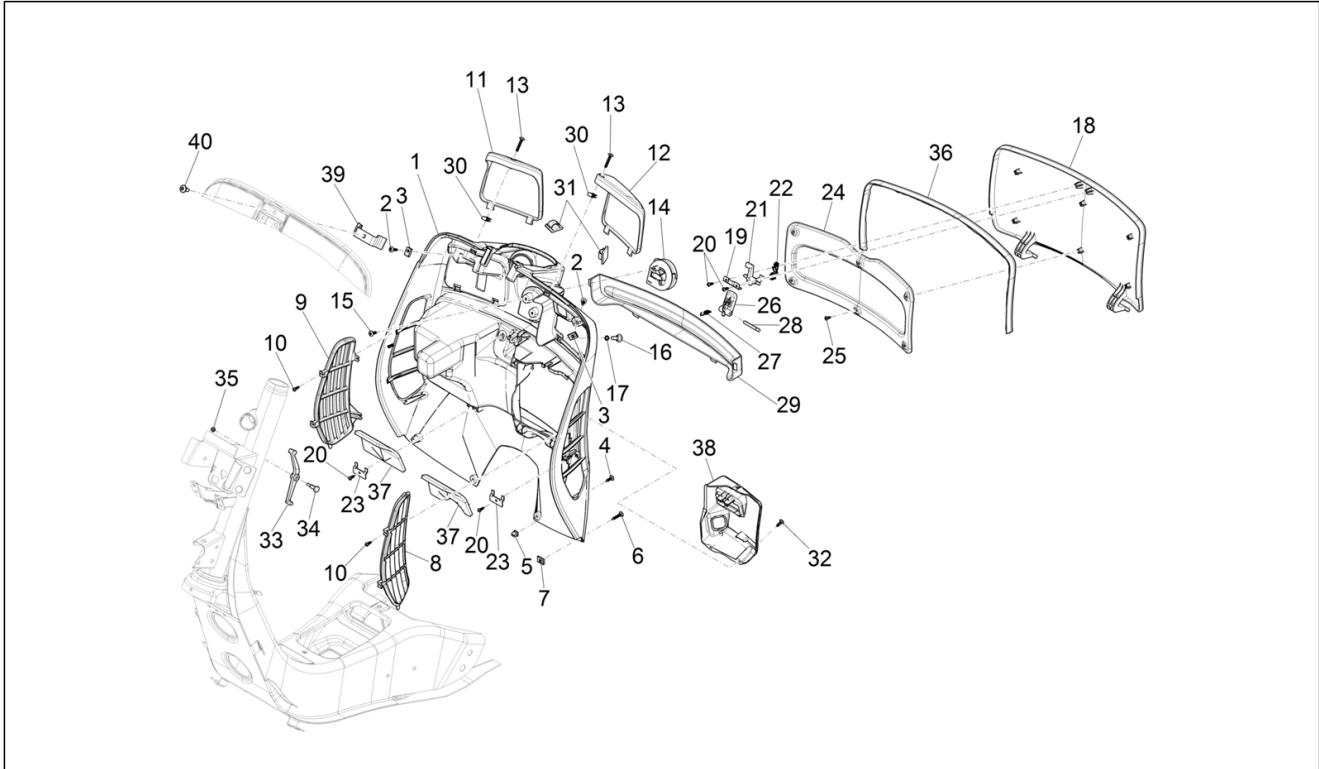

Group	Frame - Plastic parts - Coachwork
Code	02.30
Description	Front glove-box - Knee-guard panel
Service	1

Pos.	Code	Description	Qty	Variants
				Colour: Yellow 983/A[983/A] Model version:Basic version[B] Colour: Yellow 983/A[983/A] Model version:Supertech[ST] Colour:XN3 - 70/B Main Black (master)[70/B] Country:europa[EU] Model version:Supertech[ST] Colour:Grey mouse - 715/C[715/C] Country:europa[EU] Model version:"Sport" version[SP] Colour:Matt grey 707/C[707/C] Model version:"Sport" version[SP] Colour:Matt grey 707/C[707/C] Model version:"Sport" version[SP] Colour:Matte line blue 297/A[297/A] Model version:"Sport" version[SP] Colour:Matte line blue 297/A[297/A] Model version:Basic version[B] Colour:Black 94[94] Model version:Basic version[B] Colour:Black 94[94] Model version:Basic version[B] Colour:Dragon Red 894[894] Model version:Basic version[B] Colour:Dragon Red 894[894] Model version:Basic version[B] Colour:White 544[544] Model version:Basic version[B] Colour:White 544[544]
13	CM178607	Self tapping screw	2	
14	575819	Bag holder hook	1	
15	259349	Screw M4,2x13	2	
16	CM179201	Metric screw M6x22	1	
17	641548	Washer 8,6x6,2x1	1	
18	57717500HT	Glove compartment door	1	Model version:Supertech[ST] Colour:Grey mouse - 715/C[715/C]