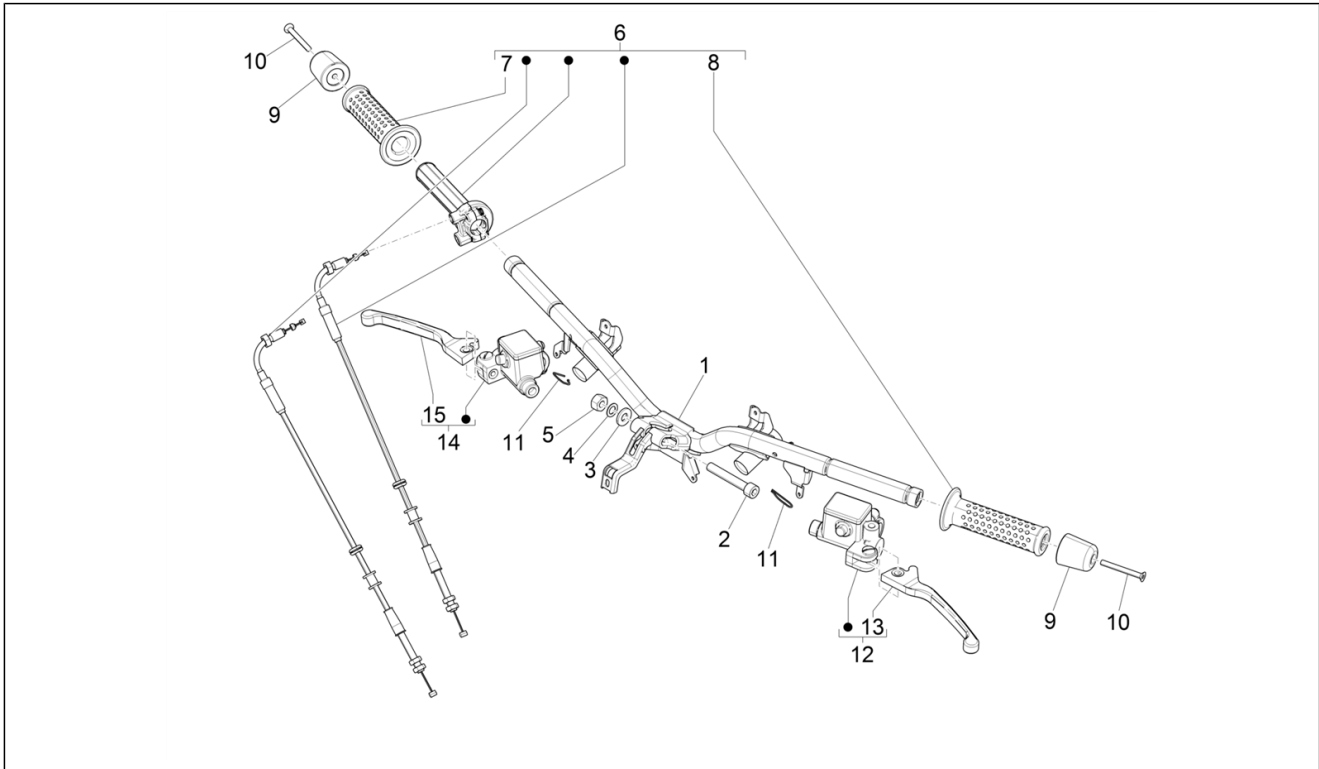

Group	Handlebars/Steering
Code	03.06
Description	Handlebars - Master cil.
Service	1

Pos.	Code	Description	Qty	Variants
				Model version:"Sport" version[SP] Colour:Matt grey 707/C[707/C] Model version:"Sport" version[SP] Colour:Matte line blue 297/A[297/A] Model version:"Sport" version[SP] Colour:Matte line blue 297/A[297/A] Model version:Basic version[B] Colour:Black 94[94] Model version:Basic version[B] Colour:Black 94[94] Model version:Basic version[B] Colour:Dragon Red 894[894] Model version:Basic version[B] Colour:Dragon Red 894[894] Model version:Basic version[B] Colour:White 544[544] Model version:Basic version[B] Colour:White 544[544]
9	18005750	Anti vib.weight trailing	2	Model version:"NOTTE" Version [N] Colour:Matt Black 99/C[99/C] Country:europa[EU]
10	271434	screw M6x55	2	
11	657046	Spring	2	
12	CM295603	Rear master cylinder	1	
13	497042	Brake lever	1	
14	CM295304	Front brake hydraulic pump	1	
15	497042	Brake lever	1