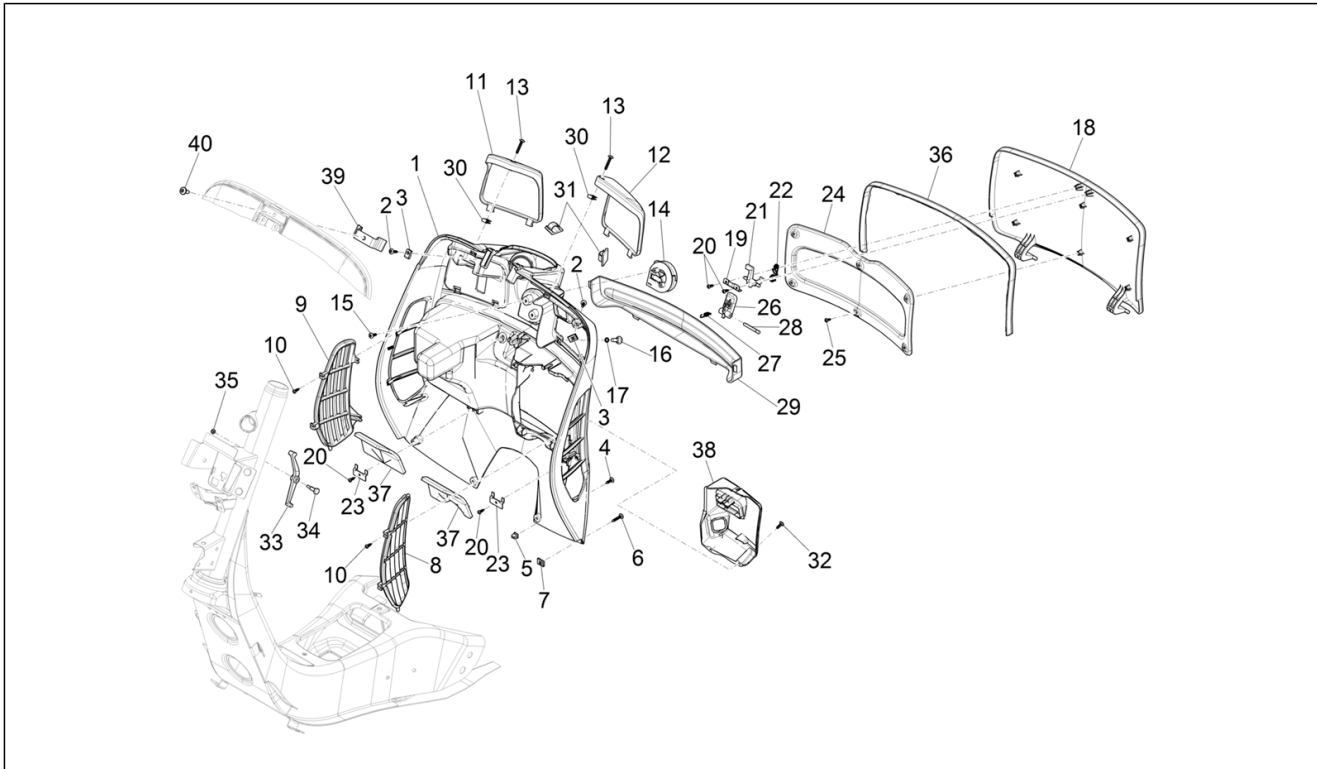

Group	Frame - Plastic parts - Coachwork
Code	02.30
Description	Front glove-box - Knee-guard panel
Service	1

Pos.	Code	Description	Qty	Variants
				Country:europa[EU]
18	57717500XN2	Glove compartment door	1	Model version:Supertech[ST] Colour:YN3 - 70/B Main Black (master)[70/B] Country:europa[EU]
18	57717500D03	Glove compartment door	1	Model version:"Sport" version[SP] Colour:Matte line blue 297/A[297/A] Model version:"Sport" version[SP] Colour:Matte line blue 297/A[297/A]
18	57717500HQ	Glove compartment door	1	Model version:"Sport" version[SP] Colour:Matt grey 707/C[707/C] Model version:"Sport" version[SP] Colour:Matt grey 707/C[707/C]
18	577175		1	
18	57717500BR	Glove compartment door	1	Model version:Basic version[B] Colour:White 544[544] Model version:Basic version[B] Colour:White 544[544]
18	57717500R7	Glove compartment door	1	Model version:Basic version[B] Colour:Dragon Red 894[894] Model version:Basic version[B] Colour:Dragon Red 894[894]
18	5771750090	Glove compartment door	1	Model version:Basic version[B] Colour:Black 94[94] Model version:Basic version[B] Colour:Black 94[94]
18	57717500LD	Glove compartment door	1	Model version:Basic version[B] Colour: Yellow 983/A[983/A] Model version:Basic version[B] Colour: Yellow 983/A[983/A]
18	57717500NV	Glove compartment door	1	Model version:"NOTTE" Version [N] Colour:Matt Black 99/C[99/C] Country:europa[EU]
19	252420	Square	1	
20	268596	Plug screw	4