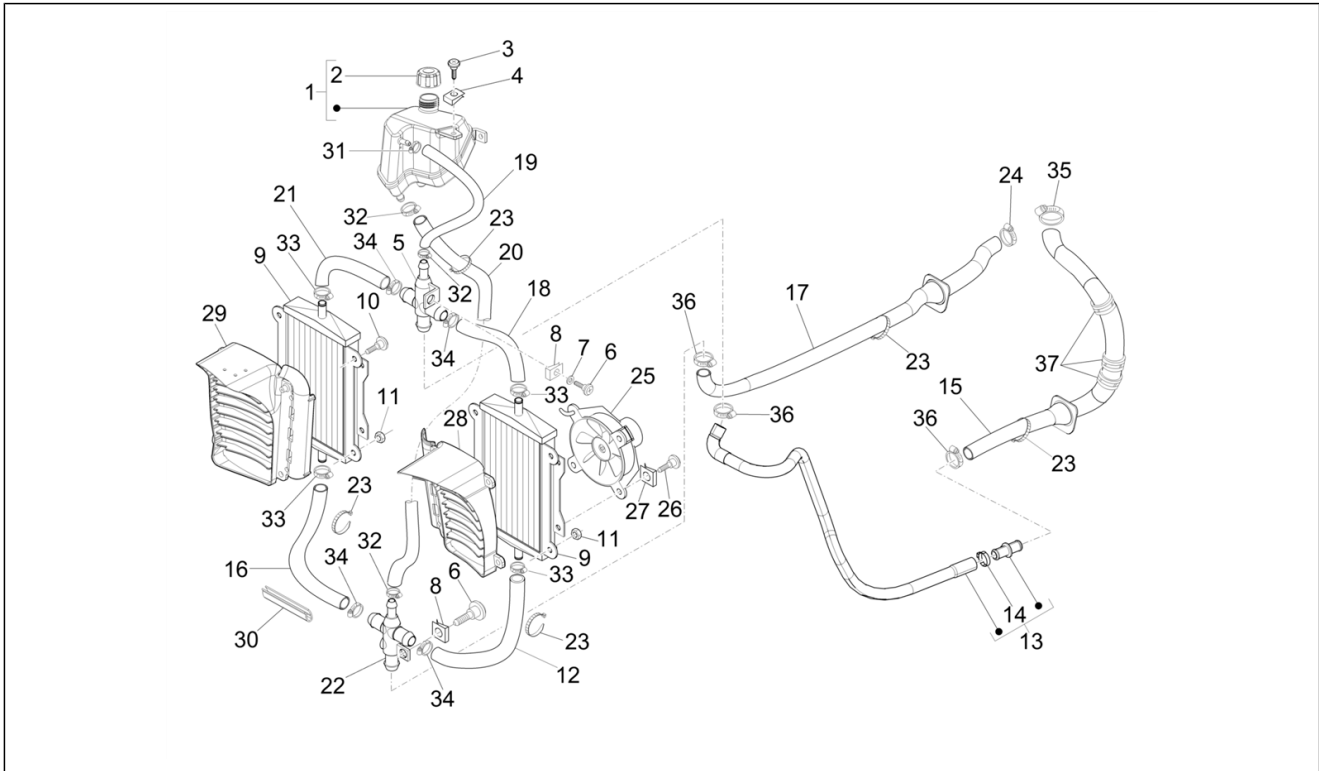

Group	Frame - Plastic parts - Coachwork
Code	02.55
Description	Cooling system
Service	1

Pos.	Code	Description	Qty	Variants
1	657110	Coolant tank	1	
2	623673	Expansion tank plug	1	
3	CM179201	Metric screw M6x22	2	
4	254485	Spring plate M6	1	
5	577195	Joint	1	
6	CM179201	Metric screw M6x22	2	
7	709047	Spring washer	1	
8	254485	Spring plate M6	2	
9	577183	Water cooler	2	
10	CM178606	Self tapping screw 4,2x16	2	
11	288245	Self locking nut M6	6	
12	57313R	Lower joint-left radiator connection pipe	1	
13	1B003727	Upper connection joint pipe	1	
14	CM001908	Hose clamp	1	
15	653501	Head coupling tube	1	
16	577201	Lower joint-right radiator connection pipe	1	
17	656437	Lower joint pipe	1	
18	1B003454	Hose radiator LH-upper joint	1	
19	1B003456	Hose coolant tank-upper joint	1	
20	57314R	pipe	1	
21	1B003455	Hose radiator RH-upper side	1	
22	656449	Joint for water pipes	1	
23	145298	Lock-strap L=180mm	5	
24	675874	Hose clamp	2	
25	584669	Fan engine	1	
26	CM179301	Screw M6x16	3	
27	254485	Spring plate M6	3	
28	577187	Left air duct	1