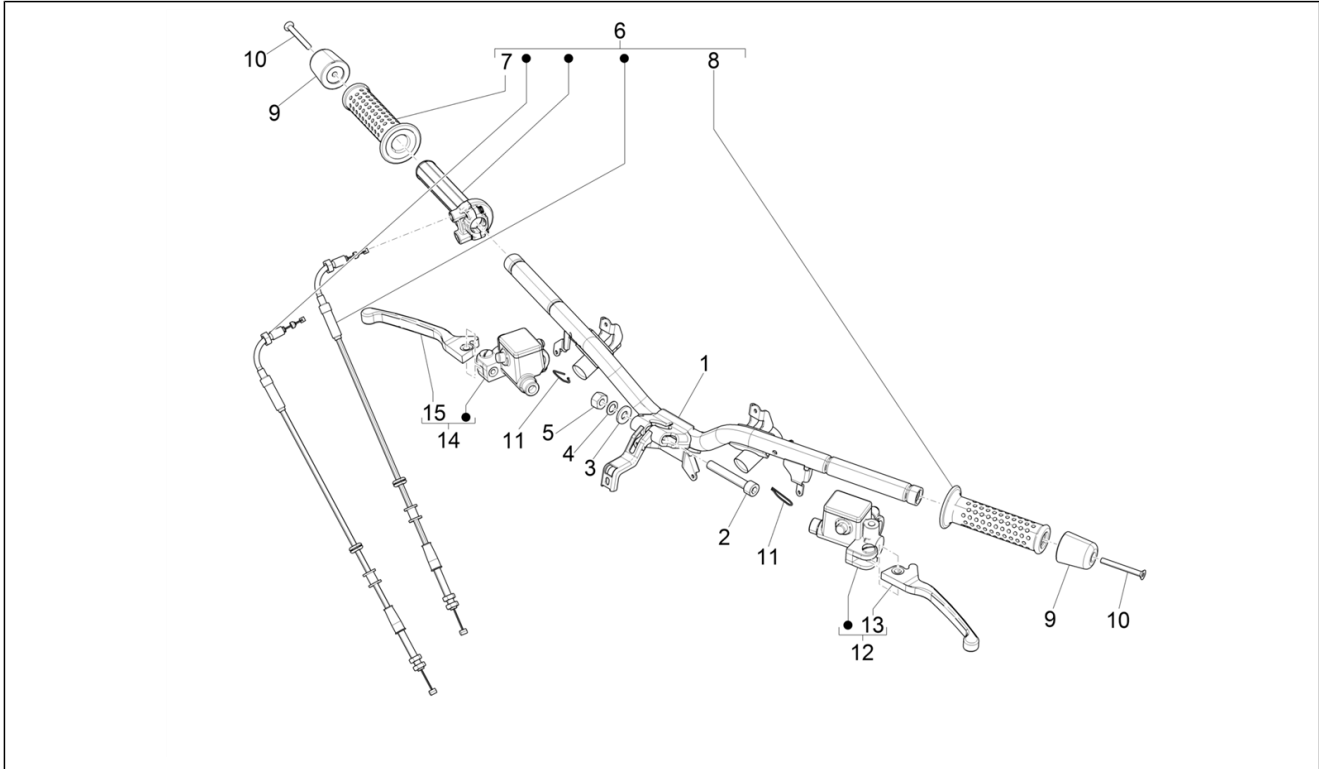

Group	Handlebars/Steering
Code	03.06
Description	Handlebars - Master cil.
Service	1

Pos.	Code	Description	Qty	Variants
				Colour:XN3 - 70/B Main Black (master)[70/B] Country:europa[EU] Model version:Supertech[ST] Colour:Grey mouse - 715/C[715/C] Country:europa[EU] Model version:"Sport" version[SP] Colour:Matt grey 707/C[707/C] Model version:"Sport" version[SP] Colour:Matt grey 707/C[707/C] Model version:"Sport" version[SP] Colour:Matte line blue 297/A[297/A] Model version:"Sport" version[SP] Colour:Matte line blue 297/A[297/A] Model version:Basic version[B] Colour:Black 94[94] Model version:Basic version[B] Colour:Black 94[94] Model version:Basic version[B] Colour:Dragon Red 894[894] Model version:Basic version[B] Colour:Dragon Red 894[894] Model version:Basic version[B] Colour:White 544[544] Model version:Basic version[B] Colour:White 544[544]
9	673243	Anti vib.weight trailing	2	Model version:Basic version[B] Colour: Yellow 983/A[983/A] Model version:Basic version[B] Colour: Yellow 983/A[983/A] Model version:Supertech[ST] Colour:XN3 - 70/B Main Black (master)[70/B] Country:europa[EU] Model version:Supertech[ST] Colour:Grey mouse - 715/C[715/C] Country:europa[EU] Model version:"Sport" version[SP] Colour:Matt grey 707/C[707/C]