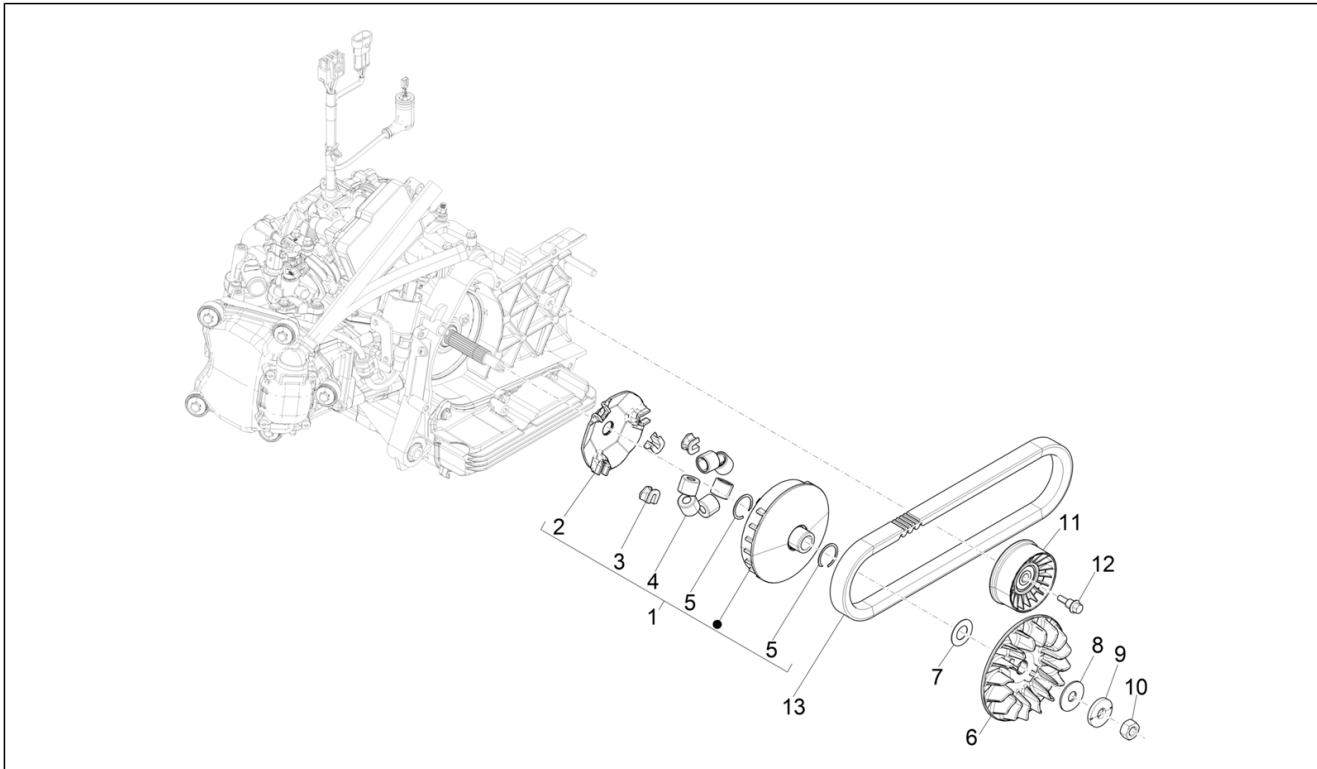

Group	Engine
Code	01.13
Description	Driving pulley
Service	1

Pos.	Code	Description	Qty	Variants
1	CM294702	Complete roller housing	1	
2	1A012079	Roller contrast	1	
3	1A012092	Sliding block	3	
4	CM294902	Pin roller	6	
5	1A008144	Circlip	1	
6	1A012937	Fixed driving half pulley	1	
7	434885	Plain washer 17x32x1	1	
8	840533	Flat washer 12.1x36x2	1	
9	880950	Belleville spring	1	
10	486324	Nut M12x1.25	1	
11	1A012076	Toothed pulley	1	
12	828217	Special screw	1	
13	1A009598	V-belt	1