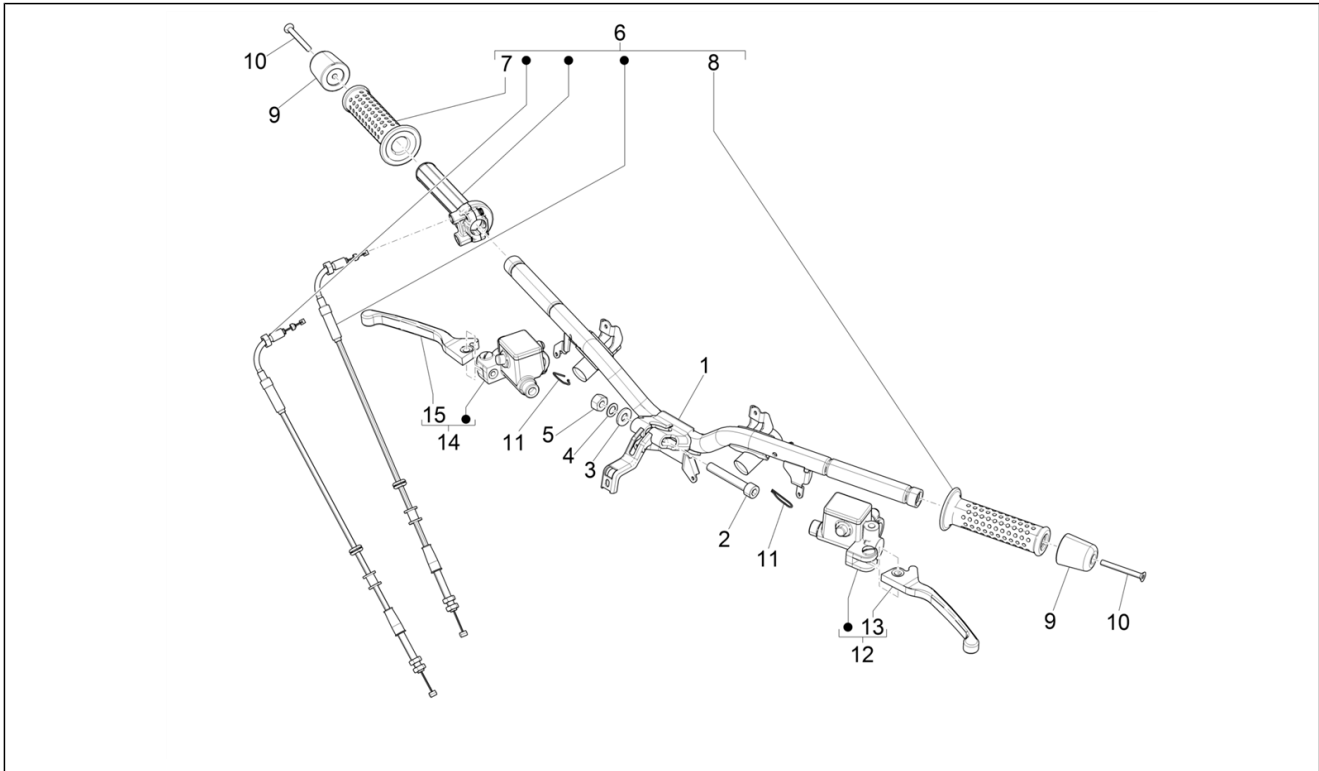

Group	Handlebars/Steering
Code	03.06
Description	Handlebars - Master cil.
Service	1

Pos.	Code	Description	Qty	Variants
				Colour:Matt Black 99/C[99/C] Country:europa[EU]
7	CM083802	Grip, r.h.	1	Model version:Basic version[B] Colour: Yellow 983/A[983/A] Model version:Basic version[B] Colour: Yellow 983/A[983/A] Model version:Supertech[ST] Colour:XN3 - 70/B Main Black (master)[70/B] Country:europa[EU] Model version:Supertech[ST] Colour:Grey mouse - 715/C[715/C] Country:europa[EU] Model version:"Sport" version[SP] Colour:Matt grey 707/C[707/C] Model version:"Sport" version[SP] Colour:Matt grey 707/C[707/C] Model version:"Sport" version[SP] Colour:Matte line blue 297/A[297/A] Model version:"Sport" version[SP] Colour:Matte line blue 297/A[297/A] Model version:Basic version[B] Colour:Black 94[94] Model version:Basic version[B] Colour:Black 94[94] Model version:Basic version[B] Colour:Dragon Red 894[894] Model version:Basic version[B] Colour:Dragon Red 894[894] Model version:Basic version[B] Colour:White 544[544] Model version:Basic version[B] Colour:White 544[544]
8	CM083801	Grip, l.h.	1	Model version:Basic version[B] Colour: Yellow 983/A[983/A] Model version:Basic version[B] Colour: Yellow 983/A[983/A] Model version:Supertech[ST]