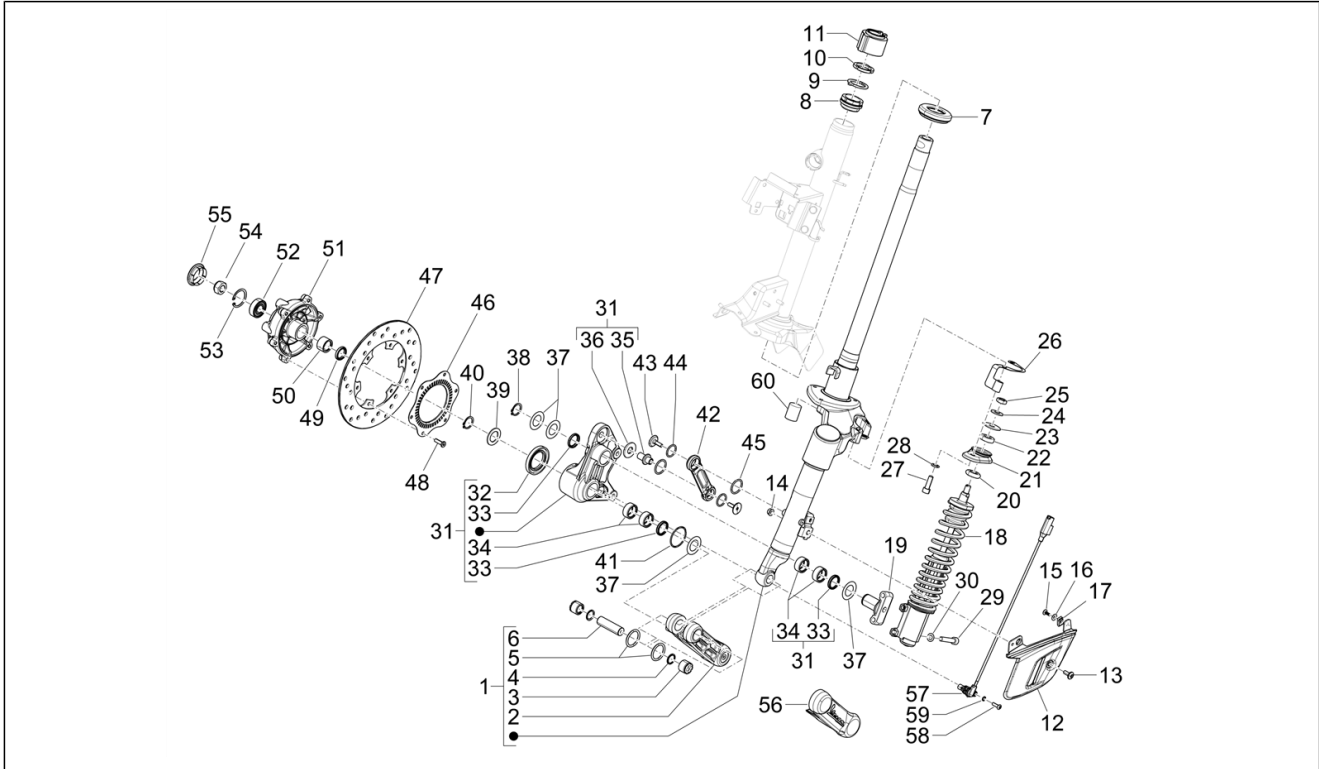

Group	Suspensions - Wheels
Code	04.02
Description	Fork/steering tube - Steering bearing unit
Service	1

Pos.	Code	Description	Qty	Variants
				Model version:Super Tech[Super Tech] Country:USA Version[USA] Colour:Matte blue 288/A[288/A] Model version:Super Tech[Super Tech] Country:Canada Version[CANADA] Colour:G22 - Quartz gray[G22] Model version:Super Tech[Super Tech] Country:Canada Version[CANADA] Colour:G23 - Ice gray[G23] Model version:Super Tech[Super Tech] Country:Canada Version[CANADA] Colour:B04 - WHITE[B04] Model version:Super Version [Super] Country:Canada Version[CANADA] Colour:Dragon Red 894[894] Model version:Super Version [Super] Country:USA Version[USA] Colour:A11 - Orange Brick[A11] Model version:Super Sport[SUPER SPORT] Country:USA Version[USA] Colour:A11 - Orange Brick[A11] Model version:Super Sport[SUPER SPORT] Country:Canada Version[CANADA] Colour:Green V03[V03] Model version:Super Sport[SUPER SPORT] Country:USA Version[USA] Colour:Green V03[V03] Model version:Super Sport[SUPER SPORT] Country:Canada Version[CANADA] Colour:B04 - WHITE[B04] Model version:Super Sport[SUPER SPORT] Country:USA Version[USA] Colour:B04 - WHITE[B04] Model version:Super Sport[SUPER SPORT] Country:Canada Version[CANADA] Colour:Technical grey 707/C[707/C] Model version:Super Sport[SUPER SPORT] Country:USA Version[USA]