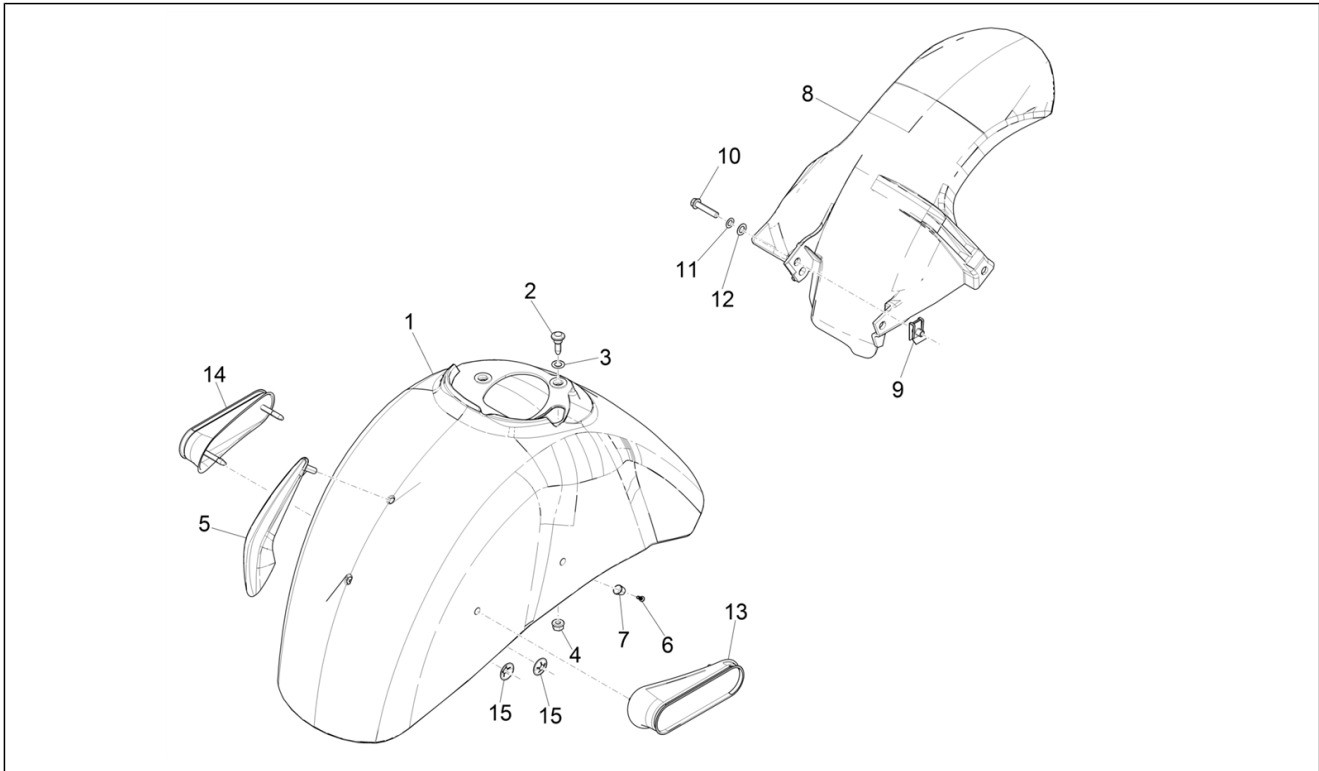

Group	Frame - Plastic parts - Coachwork
Code	02.33
Description	Wheel huosing - Mudguard
Service	1

Pos.	Code	Description	Qty	Variants
1	1B009438000DY	Painted front mudguard	1	Colour:Matte blue 288/A[288/A] Model version:Super Tech[Super Tech] Country:USA Version[USA] Colour:Matte blue 288/A[288/A] Model version:Super Tech[Super Tech] Country:Canada Version[CANADA] Colour:Matte blue 288/A[288/A] Model version:Super Tech[Super Tech] Country:Canada Version[CANADA]
1	1B009438000G22	Painted front mudguard	1	Colour:G22 - Quartz gray[G22] Model version:Super Tech[Super Tech] Country:USA Version[USA] Colour:G22 - Quartz gray[G22] Model version:Super Tech[Super Tech] Country:Canada Version[CANADA] Colour:G22 - Quartz gray[G22] Model version:Super Tech[Super Tech] Country:USA Version[USA] Colour:G22 - Quartz gray[G22] Model version:Super Tech[Super Tech] Country:Canada Version[CANADA]
1	1B009438000G23	Painted front mudguard	1	Colour:G23 - Ice gray[G23] Model version:Super Tech[Super Tech] Country:USA Version[USA] Colour:G23 - Ice gray[G23] Model version:Super Tech[Super Tech] Country:Canada Version[CANADA] Colour:G23 - Ice gray[G23] Model version:Super Tech[Super Tech] Country:Canada Version[CANADA] Colour:G23 - Ice gray[G23] Model version:Super Tech[Super Tech] Country:USA Version[USA]
1	1B00943800090	Painted front mudguard	1	Colour:90 - Black[90] Model version:Super Version [Super] Country:Canada Version[CANADA] Colour:90 - Black[90]