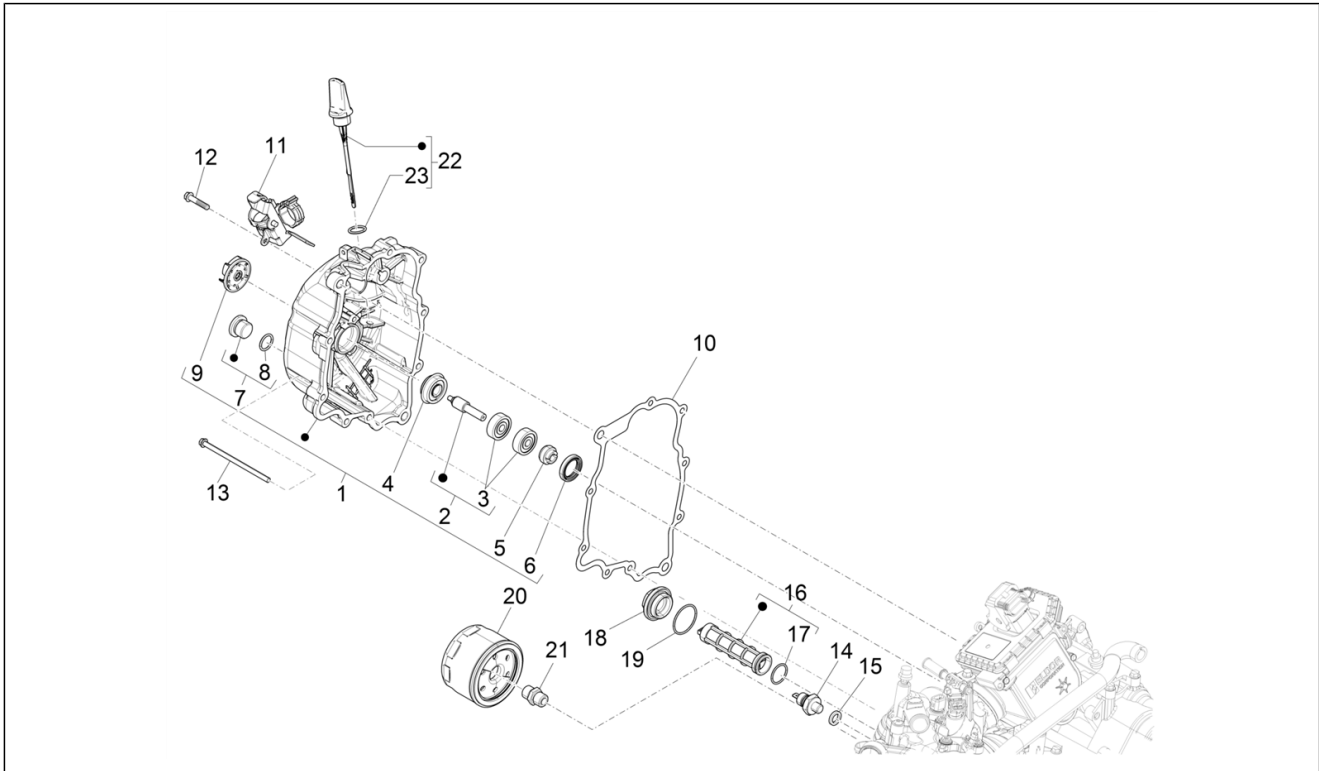

Group	Engine
Code	01.23
Description	Flywheel magneto cover - Oil filter
Service	1

Pos.	Code	Description	Qty	Variants
1	1A0128565	Flywheel cover	1	
2	8447595	Water pump shaft assy.	1	
3	82755R	Bearing 28x8x9	2	
4	82991R	Oil seal	1	
5	842389	Pump impeller drive key	1	
6	82897R	Oil seal 20x30x5	1	
7	8290405	Timing plug assembly	1	
8	1A009397	Packing	1	
9	844730	Water pump impeller cpl.	1	
10	840504	Flywheel housing cover gasket	1	
11	1A0183125	Cable support bracket	1	
12	414838	Flanged hexagon screw M6x35	9	
13	B016807	screw M6x112,5	1	
14	1A024308R	Minimum oil pressure sensor	1	
15	1A011500	Washer 10,5x17x1,5	1	
16	843568	Intake oil filter	1	
17	288474	O-ring 20,35x1,78	1	
18	826165	Oil filter plug	1	
19	285536	O-ring 31,47x1,78	1	
20	82635R	Oil filter	1	
21	840507	Oil filter special screw	1	
22	879081	Oil dipstick	1	
23	1A009397	Packing	1