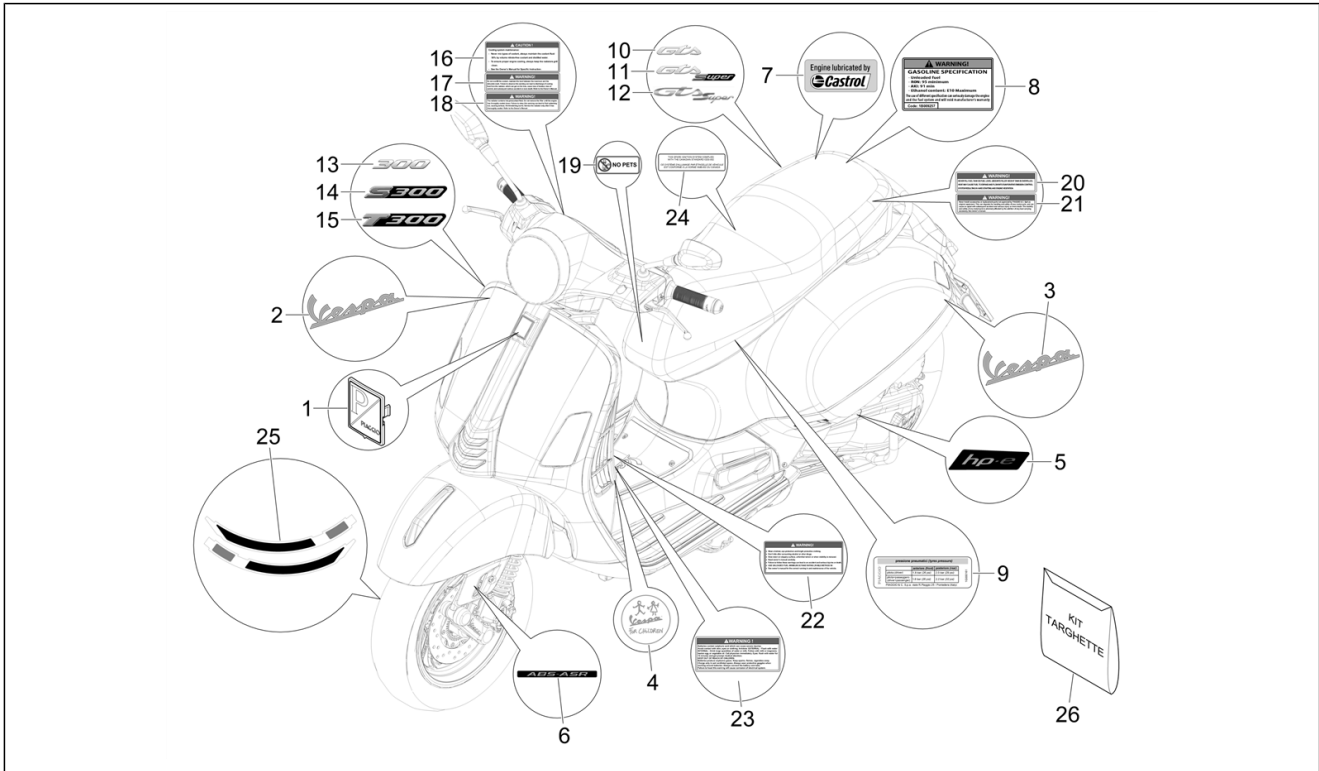

Group	Frame - Plastic parts - Coachwork
Code	02.38
Description	Plates - Emblems
Service	1

Pos.	Code	Description	Qty	Variants
				Model version:Super Sport[SUPER SPORT] Country:USA Version[USA] Colour:Matt Black 99/C[99/C] Model version:Super Sport[SUPER SPORT] Country:Canada Version[CANADA] Colour:Matt Black 99/C[99/C] Model version:Super Sport[SUPER SPORT] Country:USA Version[USA]
26	2H005298000A2	Trimmings kit Vespa GTS Super Tech	1	Colour:Matte blue 288/A[288/A] Model version:Super Tech[Super Tech] Country:USA Version[USA] Colour:G22 - Quartz gray[G22] Model version:Super Tech[Super Tech] Country:USA Version[USA] Colour:Matte blue 288/A[288/A] Model version:Super Tech[Super Tech] Country:Canada Version[CANADA] Colour:G22 - Quartz gray[G22] Model version:Super Tech[Super Tech] Country:Canada Version[CANADA] Colour:G22 - Quartz gray[G22] Model version:Super Tech[Super Tech] Country:USA Version[USA] Colour:G22 - Quartz gray[G22] Model version:Super Tech[Super Tech] Country:Canada Version[CANADA] Colour:Matte blue 288/A[288/A] Model version:Super Tech[Super Tech] Country:Canada Version[CANADA]
26	2H005298000A1	Trimmings kit Vespa GTS Super Tech	1	Colour:G23 - Ice gray[G23] Model version:Super Tech[Super Tech] Country:USA Version[USA] Colour:G23 - Ice gray[G23] Model version:Super Tech[Super Tech] Country:Canada Version[CANADA] Colour:G23 - Ice gray[G23] Model version:Super Tech[Super Tech]