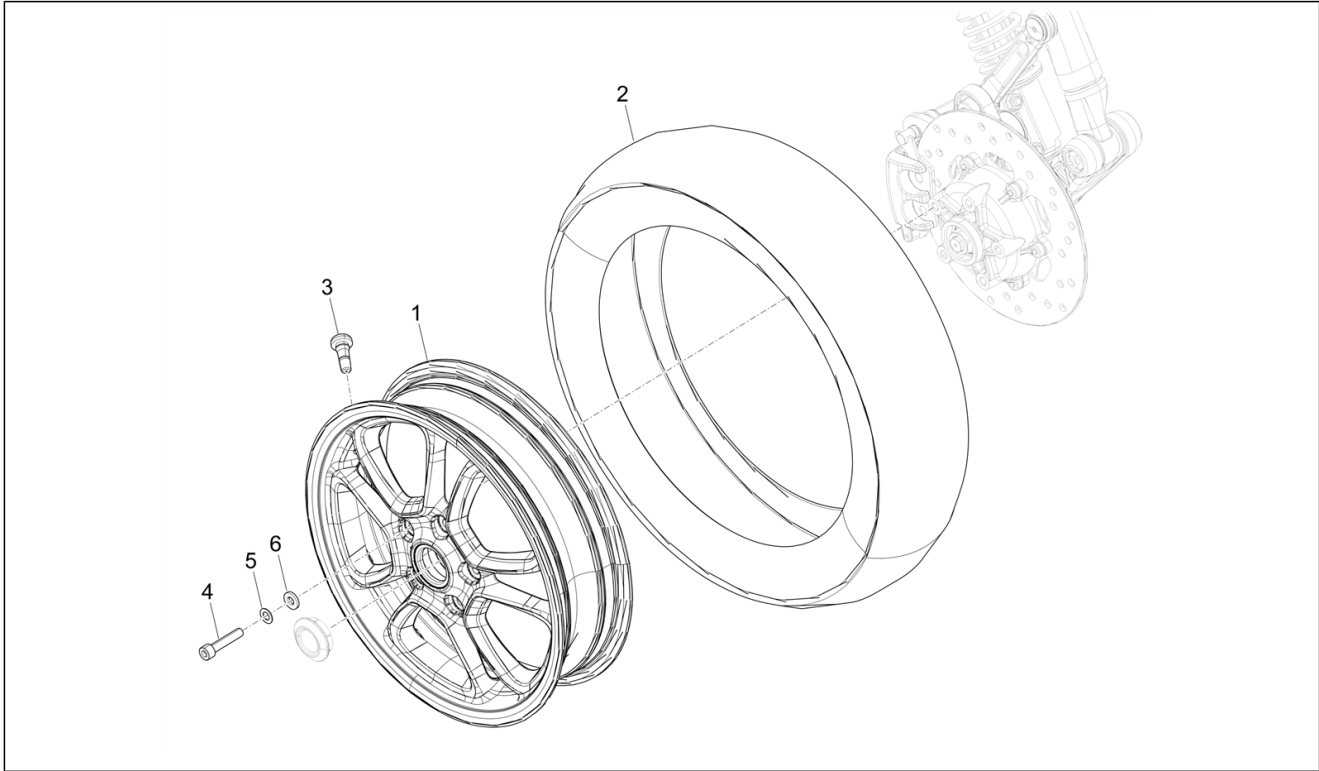

Group	Suspensions - Wheels
Code	04.11
Description	Front wheel
Service	1

Pos.	Code	Description	Qty	Variants
				Colour:98/A - Black Competition[98/A] Model version:Classic Version[Classic] Country:Canada Version[CANADA] Colour:Beige Q01[Q01] Model version:Classic Version[Classic] Country:USA Version[USA] Colour:Lattementa green 350/A[350/A] Model version:Classic Version[Classic] Country:USA Version[USA] Colour:98/A - Black Competition[98/A] Model version:Classic Version[Classic] Country:USA Version[USA] Colour:Lattementa green 350/A[350/A] Model version:Classic Version[Classic] Country:USA Version[USA] Colour:98/A - Black Competition[98/A] Model version:Classic Version[Classic] Country:USA Version[USA] Colour:Beige Q01[Q01] Model version:Classic Version[Classic] Country:USA Version[USA]
1	1C007022R00N13	Front wheel 3.00" x 12"	1	Colour:A11 - Orange Brick[A11] Model version:Super Sport[SUPER SPORT] Country:Canada Version[CANADA] Colour:B04 - WHITE[B04] Model version:Super Sport[SUPER SPORT] Country:Canada Version[CANADA] Colour:Technical grey 707/C[707/C] Model version:Super Sport[SUPER SPORT] Country:Canada Version[CANADA] Colour:Matt Black 99/C[99/C] Model version:Super Sport[SUPER SPORT] Country:Canada Version[CANADA] Colour:Green V03[V03] Model version:Super Sport[SUPER SPORT] Country:Canada Version[CANADA] Colour:B04 - WHITE[B04]