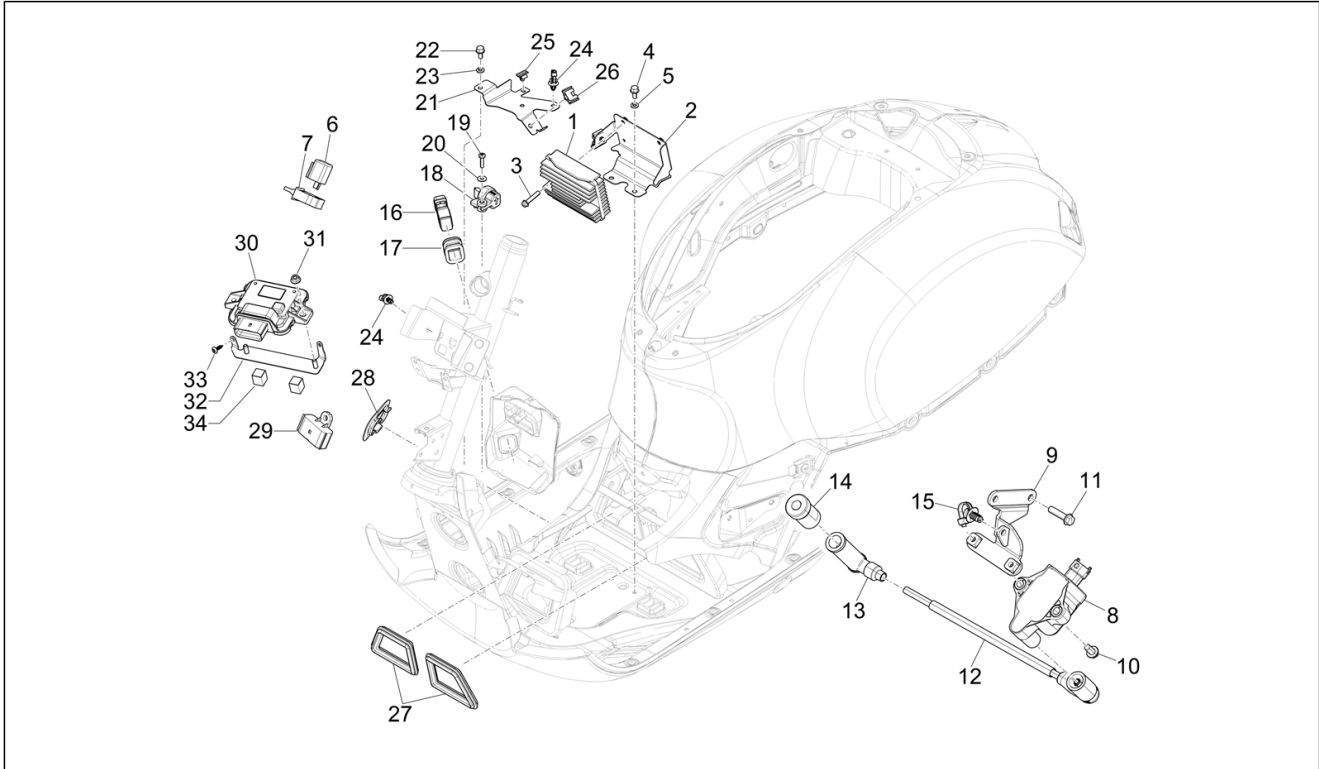

Group	Electrical system
Code	06.06
Description	Voltage Regulators - Electronic Control Units (ecu) - H.T. Coil
Service	1

Pos.	Code	Description	Qty	Variants
1	641709	Voltage regulator	1	
2	1B003878	Voltage regulator support	1	
3	B016792	Flanged hexagon screw M6x30	2	
4	B016426	Flanged hexagon screw M6x14	2	
5	016406	Spring washer 6,4x11,8x1	2	
6	1D004022	Turn indicator control device	1	
7	291017	Flexible support	1	
8	641901	HT coil	1	
9	1A014318	H.V. coil support bracket	1	
10	878872	Flanged hexagon screw	2	
11	B016774	Flanged hexagon screw M6x25	2	
12	CM083306	HT wire cpl.	1	
13	969348	Screened cap	1	
14	641643	Spark plug protection clamp	1	
15	1D001143	Wiring clip	1	
16	1D003323	USB port	1	
17	1B001591	Cable grommet for USB port	1	
18	2D000473	Fall sensor	1	
19	015597	Cross oval head screw M5x25	1	
20	224664	Washer 5,2X15X1,5	1	
21	1B003943	Connectors support bracket	1	
22	B016426	Flanged hexagon screw M6x14	1	
23	016406	Spring washer 6,4x11,8x1	1	
24	1D001143	Wiring clip	6	
25	639560	Spring for connector	1	
26	641599	Plugs spring	1	
27	1B003958	Diaphragm protection	2	
28	1B003939	RH frame protection	1