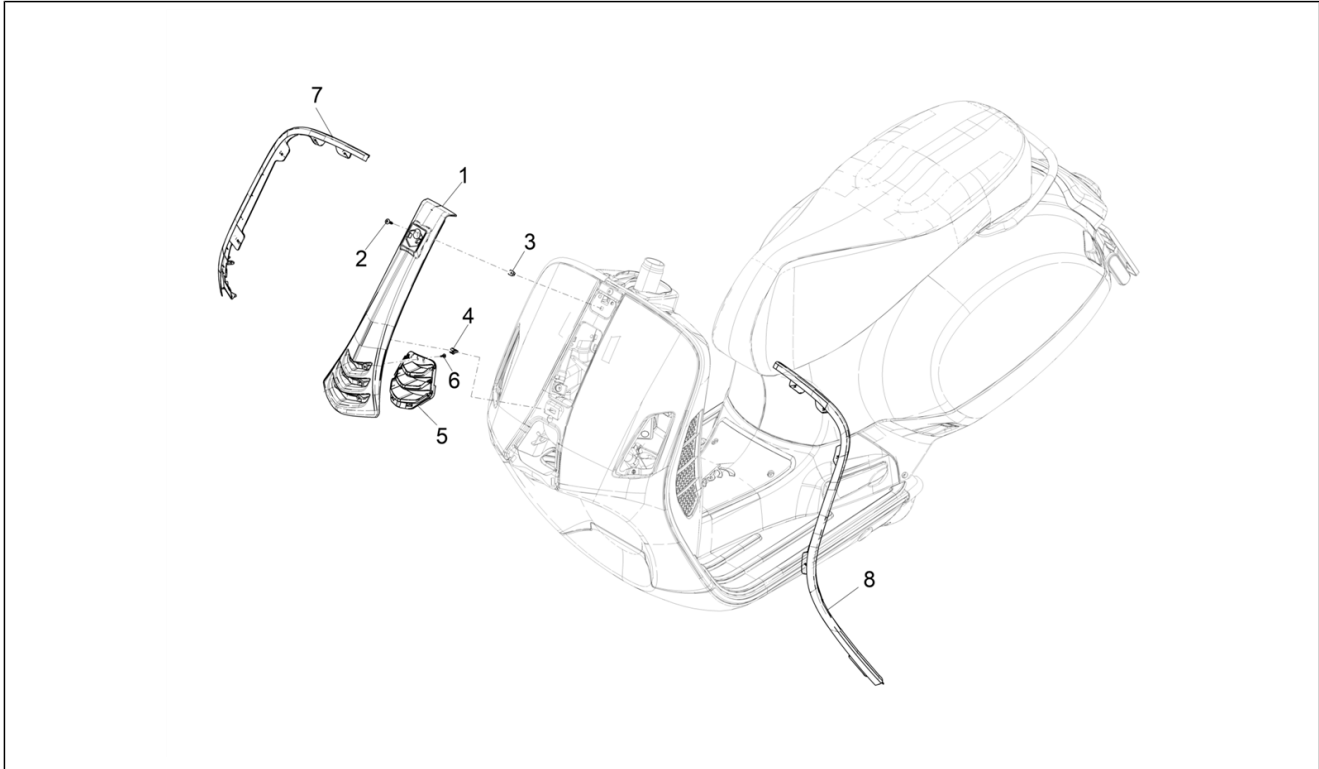

Group	Frame - Plastic parts - Coachwork
Code	02.26
Description	Front shield
Service	1

Pos.	Code	Description	Qty	Variants
				Model version:Super Sport[SUPER SPORT] Country:Canada Version[CANADA] Colour:Green V03[V03] Model version:Super Sport[SUPER SPORT] Country:Canada Version[CANADA] Colour:Beige Q01[Q01] Model version:Classic Version[Classic] Country:Canada Version[CANADA] Colour:Lattementa green 350/A[350/A] Model version:Classic Version[Classic] Country:Canada Version[CANADA] Colour:Dragon Red 894[894] Model version:Super Version [Super] Country:Canada Version[CANADA] Colour:98/A - Black Competition[98/A] Model version:Classic Version[Classic] Country:Canada Version[CANADA] Colour:90 - Black[90] Model version:Super Version [Super] Country:Canada Version[CANADA] Colour:B04 - WHITE[B04] Model version:Super Version [Super] Country:Canada Version[CANADA] Colour:B04 - WHITE[B04] Model version:Super Sport[SUPER SPORT] Country:USA Version[USA] Colour:Technical grey 707/C[707/C] Country:USA Version[USA] Colour:Beige Q01[Q01] Model version:Classic Version[Classic] Country:USA Version[USA] Colour:A11 - Orange Brick[A11] Model version:Super Sport[SUPER SPORT] Country:USA Version[USA] Colour:Green V03[V03] Model version:Super Sport[SUPER SPORT] Country:USA Version[USA] Colour:Lattementa green 350/A[350/A]