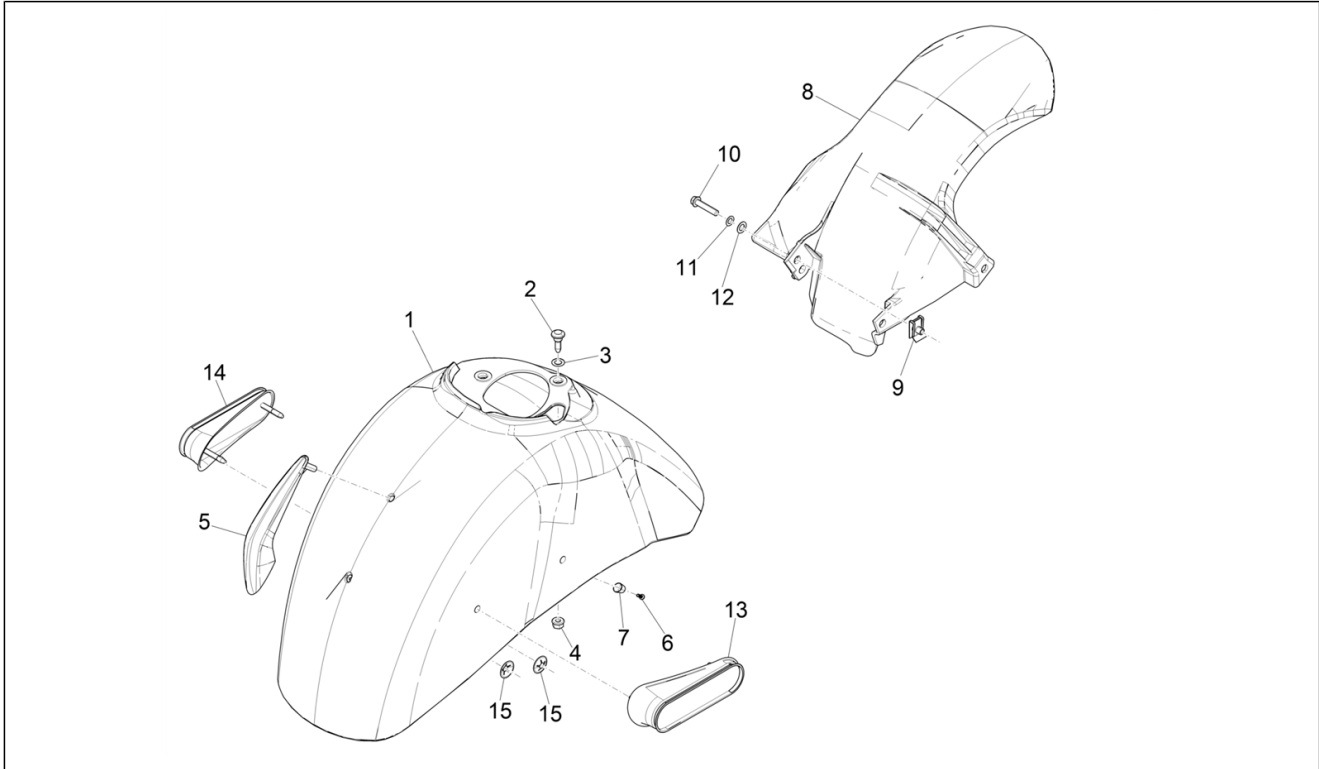

Group	Frame - Plastic parts - Coachwork
Code	02.33
Description	Wheel huosing - Mudguard
Service	1

Pos.	Code	Description	Qty	Variants
				Colour:B04 - WHITE[B04] Model version:Super Sport[SUPER SPORT] Country:Canada Version[CANADA] Colour:Technical grey 707/C[707/C] Model version:Super Sport[SUPER SPORT] Country:Canada Version[CANADA] Colour:Matt Black 99/C[99/C] Model version:Super Sport[SUPER SPORT] Country:Canada Version[CANADA] Colour:Green V03[V03] Model version:Super Sport[SUPER SPORT] Country:Canada Version[CANADA] Colour:B04 - WHITE[B04] Model version:Super Sport[SUPER SPORT] Country:USA Version[USA] Colour:Technical grey 707/C[707/C] Country:USA Version[USA] Colour:A11 - Orange Brick[A11] Model version:Super Sport[SUPER SPORT] Country:USA Version[USA] Colour:Green V03[V03] Model version:Super Sport[SUPER SPORT] Country:USA Version[USA] Colour:A11 - Orange Brick[A11] Model version:Super Sport[SUPER SPORT] Country:USA Version[USA] Colour:A11 - Orange Brick[A11] Model version:Super Sport[SUPER SPORT] Country:Canada Version[CANADA] Colour:Green V03[V03] Model version:Super Sport[SUPER SPORT] Country:USA Version[USA] Colour:Green V03[V03] Model version:Super Sport[SUPER SPORT] Country:Canada Version[CANADA] Colour:B04 - WHITE[B04] Model version:Super Sport[SUPER SPORT] Country:USA Version[USA]