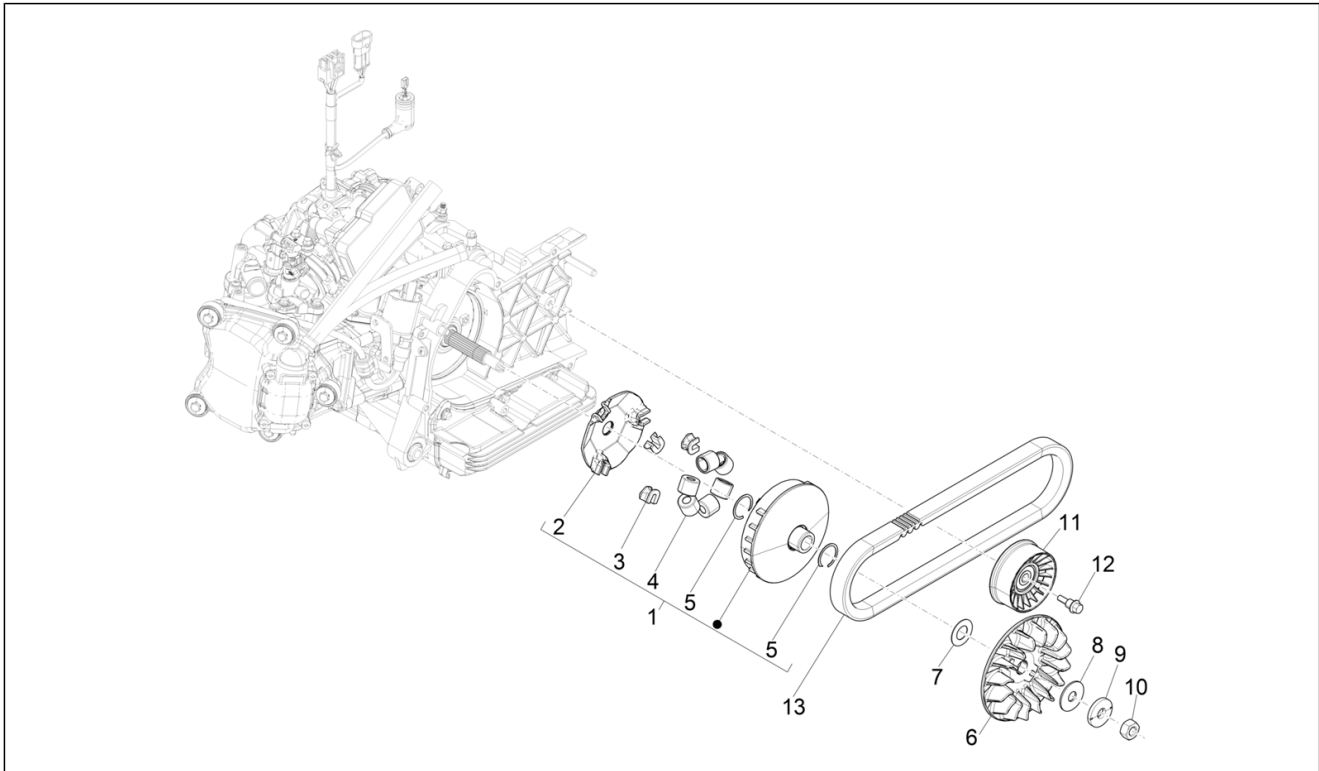

Group	Engine
Code	01.13
Description	Driving pulley
Service	1

Pos.	Code	Description	Qty	Variants
1	CM294702	Complete roller housing	1	
2	1A012079	Roller contrast	1	
3	1A012092	Sliding block	3	
4	CM294902	roller complete	6	
5	1A008144	Circlip	1	
6	1A012937	Fixed driving half pulley	1	
7	434885	Plain washer 17x32x1	1	
8	840533	Flat washer 12.1x36x2	1	
9	880950	Belleville spring	1	
10	486324	Nut M12x1.25	1	
11	1A012076	Toothed pulley	1	
12	828217	Special screw	1	
13	1A009598	V-belt	1