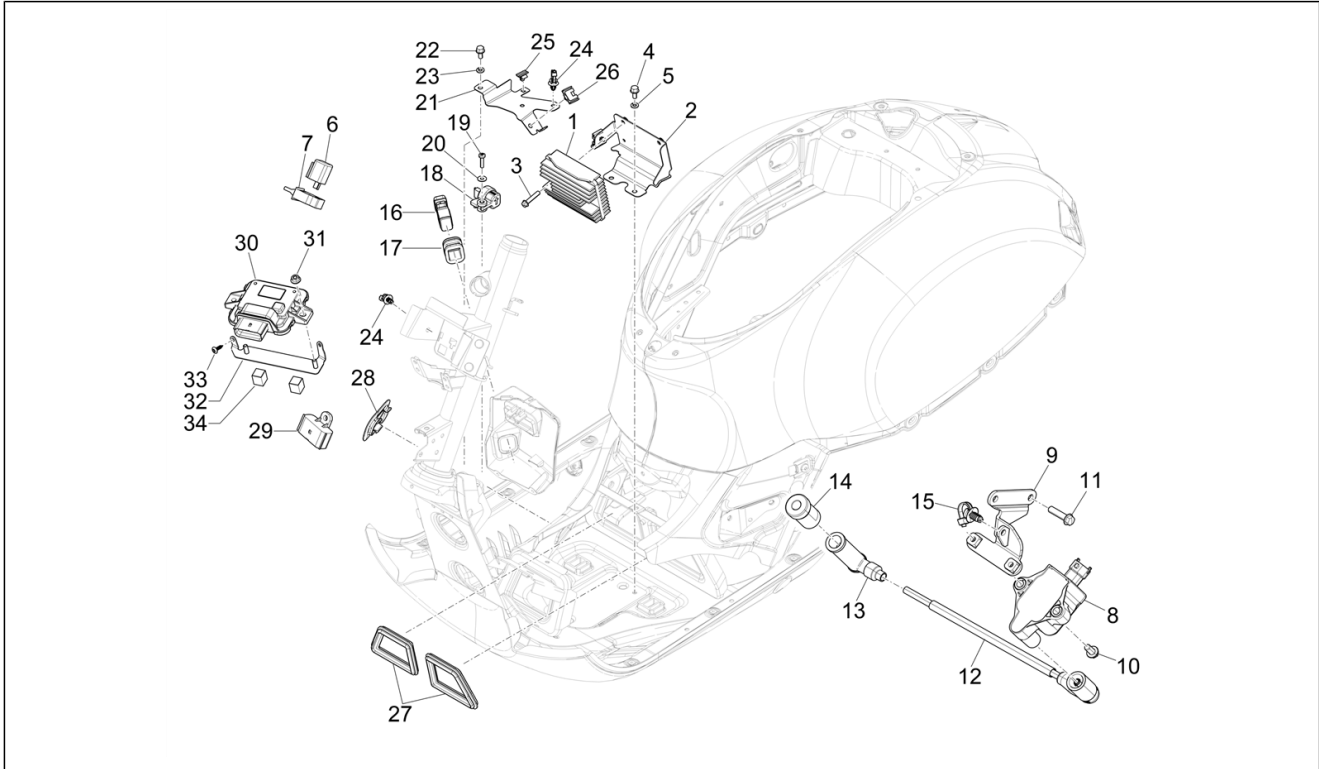

Group	Electrical system
Code	06.06
Description	Voltage Regulators - Electronic Control Units (ecu) - H.T. Coil
Service	1

Pos.	Code	Description	Qty	Variants
				Colour:Green V03[V03] Model version:Super Sport[SUPER SPORT] Country:Canada Version[CANADA] Colour:B04 - WHITE[B04] Model version:Super Sport[SUPER SPORT] Country:USA Version[USA] Colour:B04 - WHITE[B04] Model version:Super Sport[SUPER SPORT] Country:Canada Version[CANADA] Colour:Technical grey 707/C[707/C] Model version:Super Sport[SUPER SPORT] Country:USA Version[USA] Colour:Technical grey 707/C[707/C] Model version:Super Sport[SUPER SPORT] Country:Canada Version[CANADA] Colour:Matt Black 99/C[99/C] Model version:Super Sport[SUPER SPORT] Country:USA Version[USA] Colour:Matt Black 99/C[99/C] Model version:Super Sport[SUPER SPORT] Country:Canada Version[CANADA] Colour:G22 - Quartz gray[G22] Model version:Super Tech[Super Tech] Country:USA Version[USA] Colour:G22 - Quartz gray[G22] Model version:Super Tech[Super Tech] Country:Canada Version[CANADA] Colour:G23 - Ice gray[G23] Model version:Super Tech[Super Tech] Country:Canada Version[CANADA] Colour:G23 - Ice gray[G23] Model version:Super Tech[Super Tech] Country:USA Version[USA] Colour:Matte blue 288/A[288/A] Model version:Super Tech[Super Tech] Country:Canada Version[CANADA] Colour:Matt Black 99/C[99/C] Model version:Super Sport[SUPER SPORT]