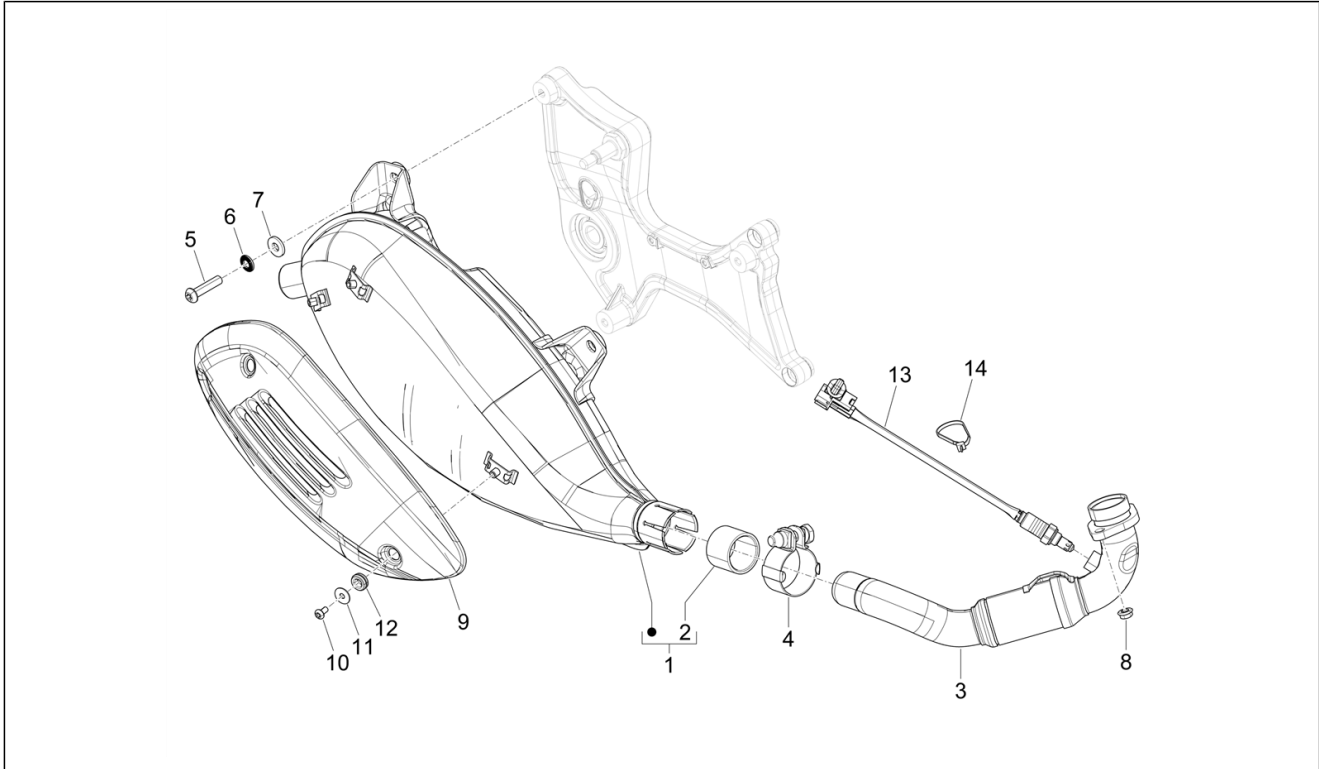

Group	Engine
Code	01.42
Description	Silencer
Service	1

Pos.	Code	Description	Qty	Variants
				Colour:Technical grey 707/C[707/C] Model version:Super Sport[SUPER SPORT] Country:Canada Version[CANADA] Colour:Matt Black 99/C[99/C] Model version:Super Sport[SUPER SPORT] Country:USA Version[USA] Colour:Matt Black 99/C[99/C] Model version:Super Sport[SUPER SPORT] Country:Canada Version[CANADA] Colour:Lattementa green 350/A[350/A] Model version:Classic Version[Classic] Country:USA Version[USA] Colour:98/A - Black Competition[98/A] Model version:Classic Version[Classic] Country:USA Version[USA] Colour:B04 - WHITE[B04] Model version:Super Version [Super] Country:USA Version[USA] Colour:90 - Black[90] Model version:Super Version [Super] Country:USA Version[USA] Colour:Dragon Red 894[894] Model version:Super Version [Super] Country:Canada Version[CANADA] Colour:G22 - Quartz gray[G22] Model version:Super Tech[Super Tech] Country:USA Version[USA] Colour:G22 - Quartz gray[G22] Model version:Super Tech[Super Tech] Country:Canada Version[CANADA] Colour:G23 - Ice gray[G23] Model version:Super Tech[Super Tech] Country:Canada Version[CANADA] Colour:G23 - Ice gray[G23] Model version:Super Tech[Super Tech] Country:USA Version[USA] Colour:Matte blue 288/A[288/A] Model version:Super Tech[Super Tech]