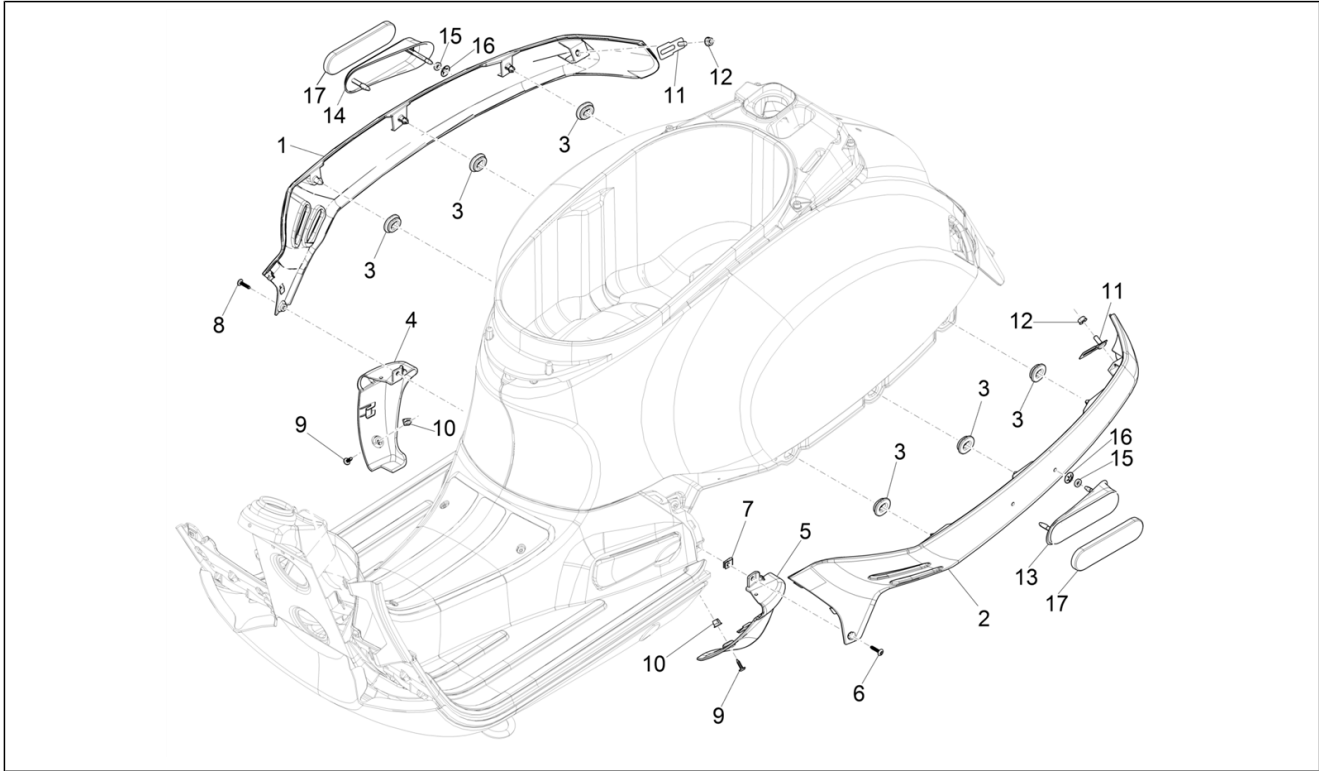

Group	Frame - Plastic parts - Coachwork
Code	02.32
Description	Side cover - Spoiler
Service	1

Pos.	Code	Description	Qty	Variants
				Country:Canada Version[CANADA] Colour:G23 - Ice gray[G23] Model version:Super Tech[Super Tech] Country:Canada Version[CANADA] Colour:G23 - Ice gray[G23] Model version:Super Tech[Super Tech] Country:USA Version[USA]
5	1B009630000G22	Spoiler left terminal	1	Colour:G22 - Quartz gray[G22] Model version:Super Tech[Super Tech] Country:USA Version[USA] Colour:G22 - Quartz gray[G22] Model version:Super Tech[Super Tech] Country:Canada Version[CANADA] Colour:G22 - Quartz gray[G22] Model version:Super Tech[Super Tech] Country:USA Version[USA] Colour:G22 - Quartz gray[G22] Model version:Super Tech[Super Tech] Country:Canada Version[CANADA]
5	1B009630000R7	Spoiler left terminal	1	Colour:Dragon Red 894[894] Model version:Super Version [Super] Country:USA Version[USA] Colour:Dragon Red 894[894] Model version:Super Version [Super] Country:Canada Version[CANADA] Colour:Dragon Red 894[894] Model version:Super Version [Super] Country:USA Version[USA] Colour:Dragon Red 894[894] Model version:Super Version [Super] Country:Canada Version[CANADA]
5	1B00963000090	Spoiler left terminal	1	Colour:90 - Black[90] Model version:Super Version [Super] Country:Canada Version[CANADA] Colour:90 - Black[90] Model version:Super Version [Super] Country:USA Version[USA]