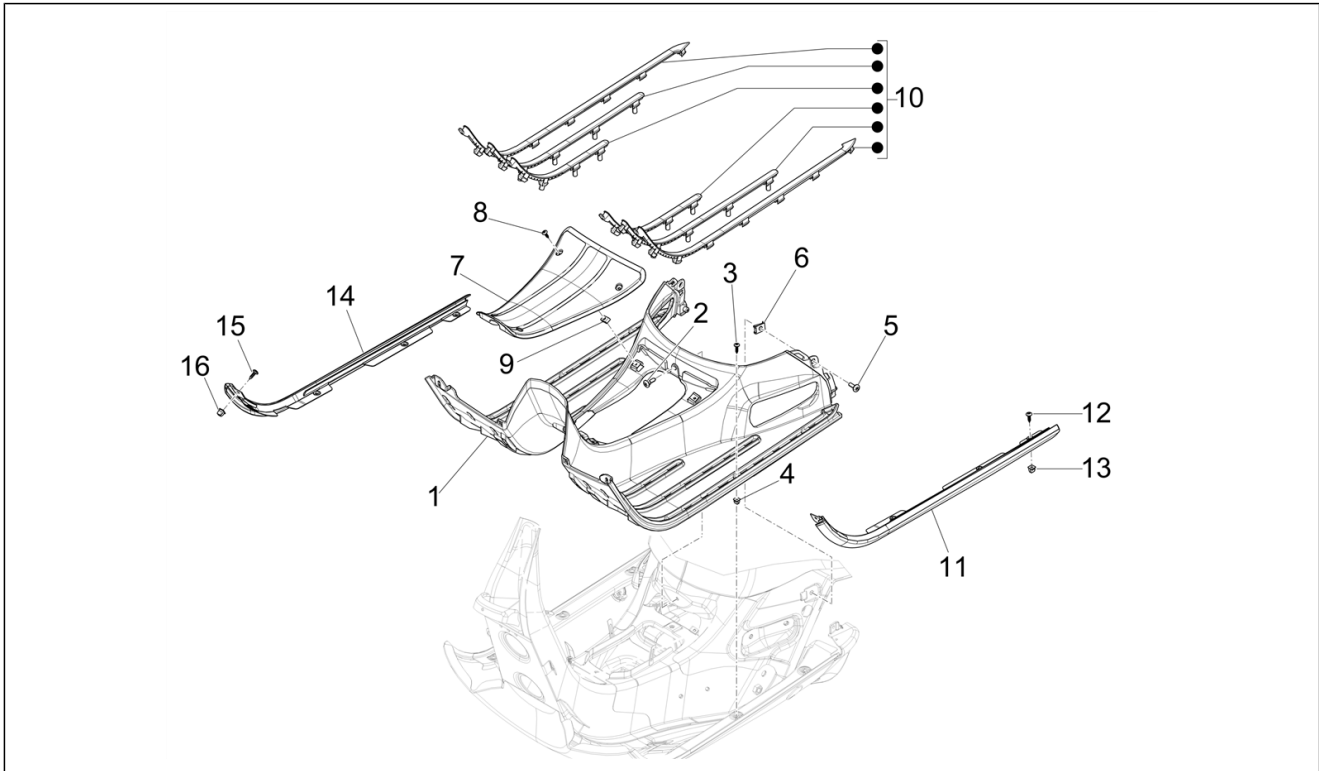

Group	Frame - Plastic parts - Coachwork
Code	02.31
Description	Central cover - Footrests
Service	1

Pos.	Code	Description	Qty	Variants
				Colour: 98/A - Black Competition[98/A] Model version: Classic Version[Classic] Country: USA Version[USA] Colour: B04 - WHITE[B04] Model version: Super Version [Super] Country: Canada Version[CANADA] Colour: Dragon Red 894[894] Model version: Super Version [Super] Country: USA Version[USA] Colour: Lattementa green 350/A[350/A] Model version: Classic Version[Classic] Country: USA Version[USA] Colour: 98/A - Black Competition[98/A] Model version: Classic Version[Classic] Country: USA Version[USA] Colour: B04 - WHITE[B04] Model version: Super Version [Super] Country: USA Version[USA] Colour: 90 - Black[90] Model version: Super Version [Super] Country: USA Version[USA] Colour: Dragon Red 894[894] Model version: Super Version [Super] Country: Canada Version[CANADA] Colour: 90 - Black[90] Model version: Super Version [Super] Country: USA Version[USA] Colour: Beige Q01[Q01] Model version: Classic Version[Classic] Country: USA Version[USA] Colour: 90 - Black[90] Model version: Super Version [Super] Country: Canada Version[CANADA]
12	CM178601	Self tapping screw D4.2x16	4	
13	157716	Expansion plug	5	
14	1B009647000G24	Right part footpeg	1	Colour: Matte blue 288/A[288/A] Model version: Super Tech[Super Tech]