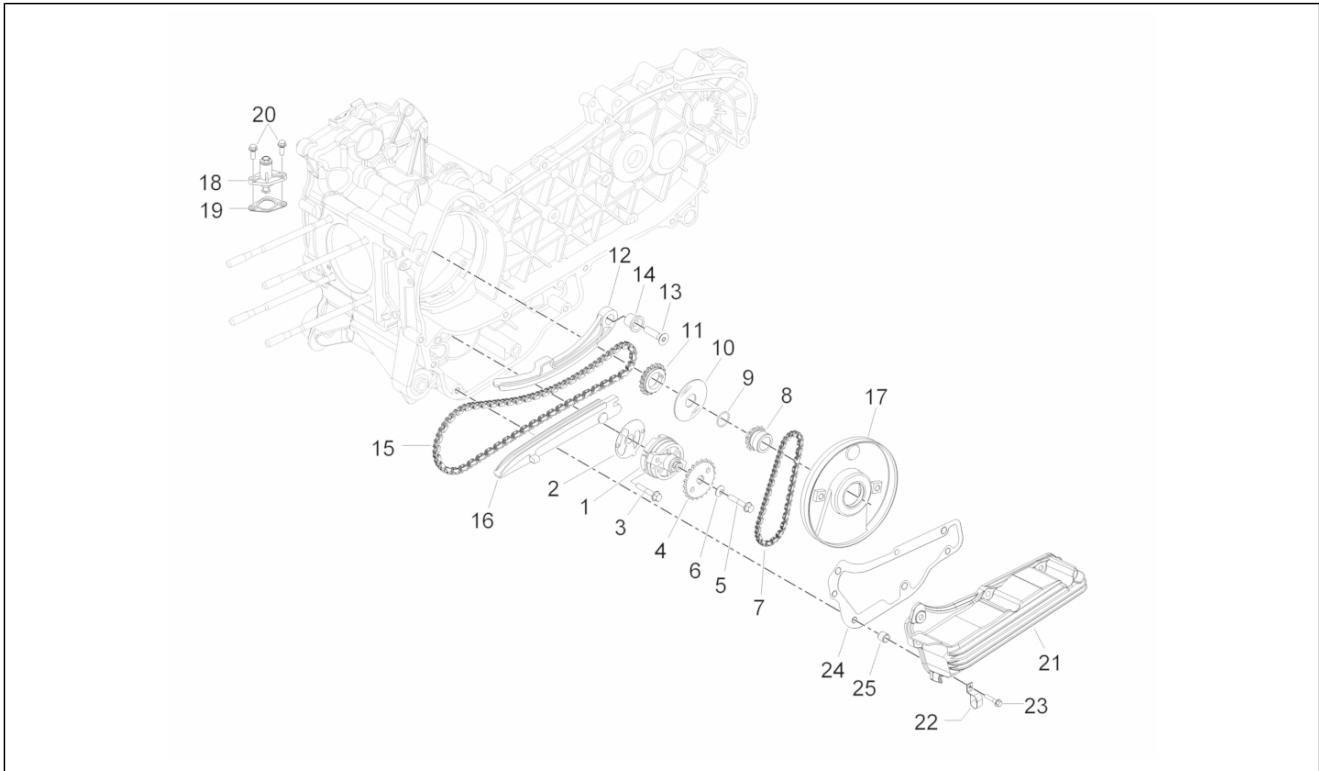

Group	Engine
Code	01.18
Description	Oil pump
Service	1

Pos.	Code	Description	Qty	Variants
1	82948R	Oil pump assembly	1	
2	847929	Carter-oil pump gasket	1	
3	829593	Flanged hexagon screw M5x35	2	
4	287913	Oil pump gear	1	
5	B016426	Flanged hexagon screw M6x14	1	
6	436695	Belleville spring $\varnothing 6,4 \times \varnothing 20 \times 2$	1	
7	82649R	Oil pump chain	1	
8	82783R	Oil pump control pinion	1	
9	825952	O-Ring seal ring	1	
10	483918	Oil seal washer	1	
11	82782R	Timing chain pinion	1	
12	1A011207	Chain tensioner rod	1	
13	B016774	Flanged hexagon screw M6x25	1	
14	1A021815R	Chain tensioner rod spacer	1	
15	82723R	Camshaft chain	1	
16	847516	Chain tensioner sliding block	1	
17	847116	Timing system cover	1	
18	1A019253	Chain tensioner bracket	1	
19	847928	Cylinder/chain tensioner gasket	1	
20	B016777	Flanged hexagon screw M6x16	2	
21	1A012834	Motor oil cup	1	
22	564629	Hose clamp	1	
23	B016792	Flanged hexagon screw M6x30	7	
24	846098	Gasket	1	
25	277916	Locating dowel $\varnothing 7,5 \times 12$	3