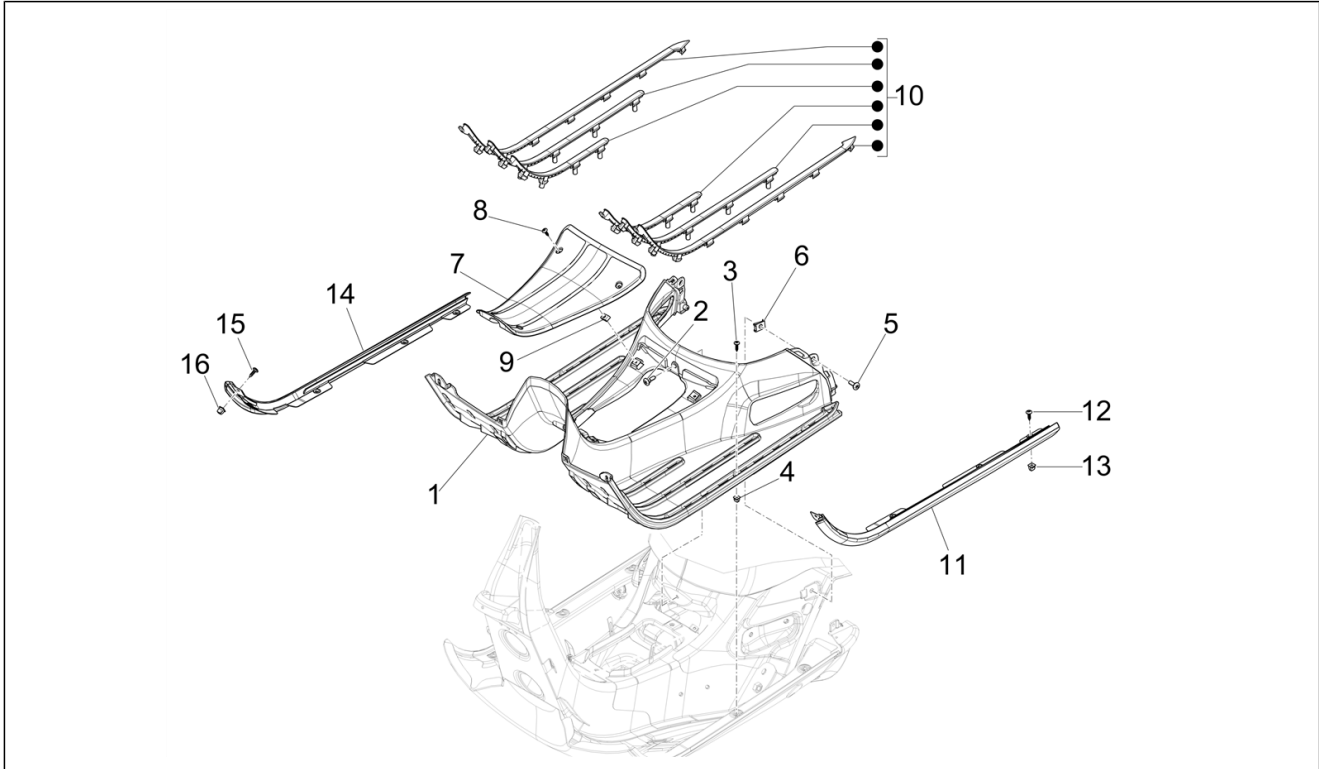

Group	Frame - Plastic parts - Coachwork
Code	02.31
Description	Central cover - Footrests
Service	1

Pos.	Code	Description	Qty	Variants
1	1B009618000G22	Painted footrest	1	Colour:G22 - Quartz gray[G22] Model version:Super Tech[Super Tech] Country:USA Version[USA] Colour:G22 - Quartz gray[G22] Model version:Super Tech[Super Tech] Country:Canada Version[CANADA] Colour:G22 - Quartz gray[G22] Model version:Super Tech[Super Tech] Country:USA Version[USA] Colour:G22 - Quartz gray[G22] Model version:Super Tech[Super Tech] Country:Canada Version[CANADA]
1	1B009618000G23	Painted footrest	1	Colour:G23 - Ice gray[G23] Model version:Super Tech[Super Tech] Country:USA Version[USA] Colour:G23 - Ice gray[G23] Model version:Super Tech[Super Tech] Country:Canada Version[CANADA] Colour:G23 - Ice gray[G23] Model version:Super Tech[Super Tech] Country:Canada Version[CANADA] Colour:G23 - Ice gray[G23] Model version:Super Tech[Super Tech] Country:USA Version[USA]
1	1B009618000DY	Painted footrest	1	Colour:Matte blue 288/A[288/A] Model version:Super Tech[Super Tech] Country:USA Version[USA] Colour:Matte blue 288/A[288/A] Model version:Super Tech[Super Tech] Country:Canada Version[CANADA] Colour:Matte blue 288/A[288/A] Model version:Super Tech[Super Tech] Country:Canada Version[CANADA]
1	1B00961800090	Painted footrest	1	Colour:90 - Black[90] Model version:Super Version [Super] Country:Canada Version[CANADA] Colour:90 - Black[90]