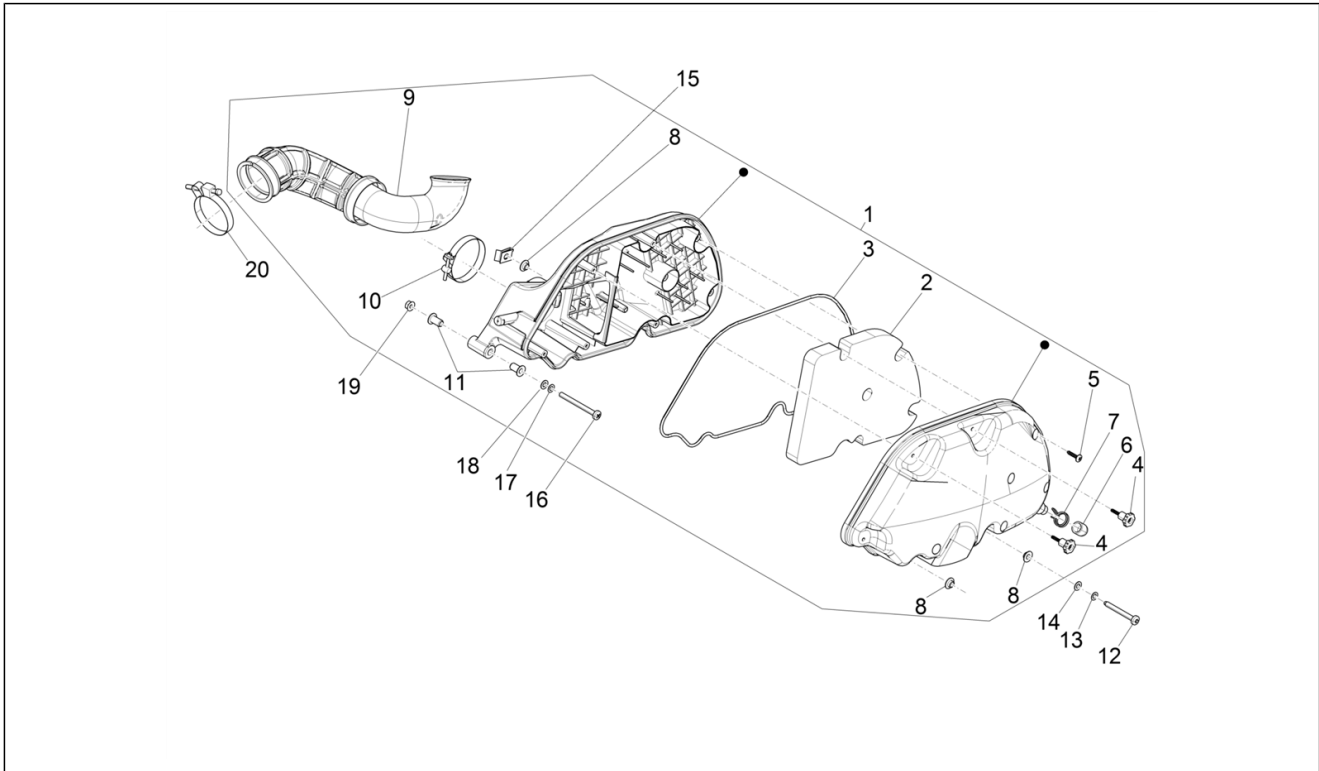

Group	Engine
Code	01.45
Description	Air filter
Service	1

Pos.	Code	Description	Qty	Variants
1	1A011905	Air cleaner case	1	
2	8319970P	Air filter PREMIUM	1	
3	831995	Packing	1	
4	479132	Air filter closing knob	2	
5	258146	Self tapping screw M3x20	6	
6	827831	Cap	1	
7	CM002910	Hose clamp	1	
8	830056	Knurled bushing	4	
9	1A011902	Air cleaner sleeve / throttle body	1	
10	260918	Hose clamp	1	
11	830057	Bushing	2	
12	1B000678	Torx head cylinder head screw M6x55	2	
13	012533	Notched washer 6,6x11x0	2	
14	003056	Flat washer 6,4x12x1	2	
15	254485	Spring plate M6	2	
16	1B000678	Torx head cylinder head screw M6x55	1	
17	012533	Notched washer 6,6x11x0	1	
18	003056	Flat washer 6,4x12x1	1	
19	288245	Self locking nut M6	1	
20	260918	Hose clamp	1