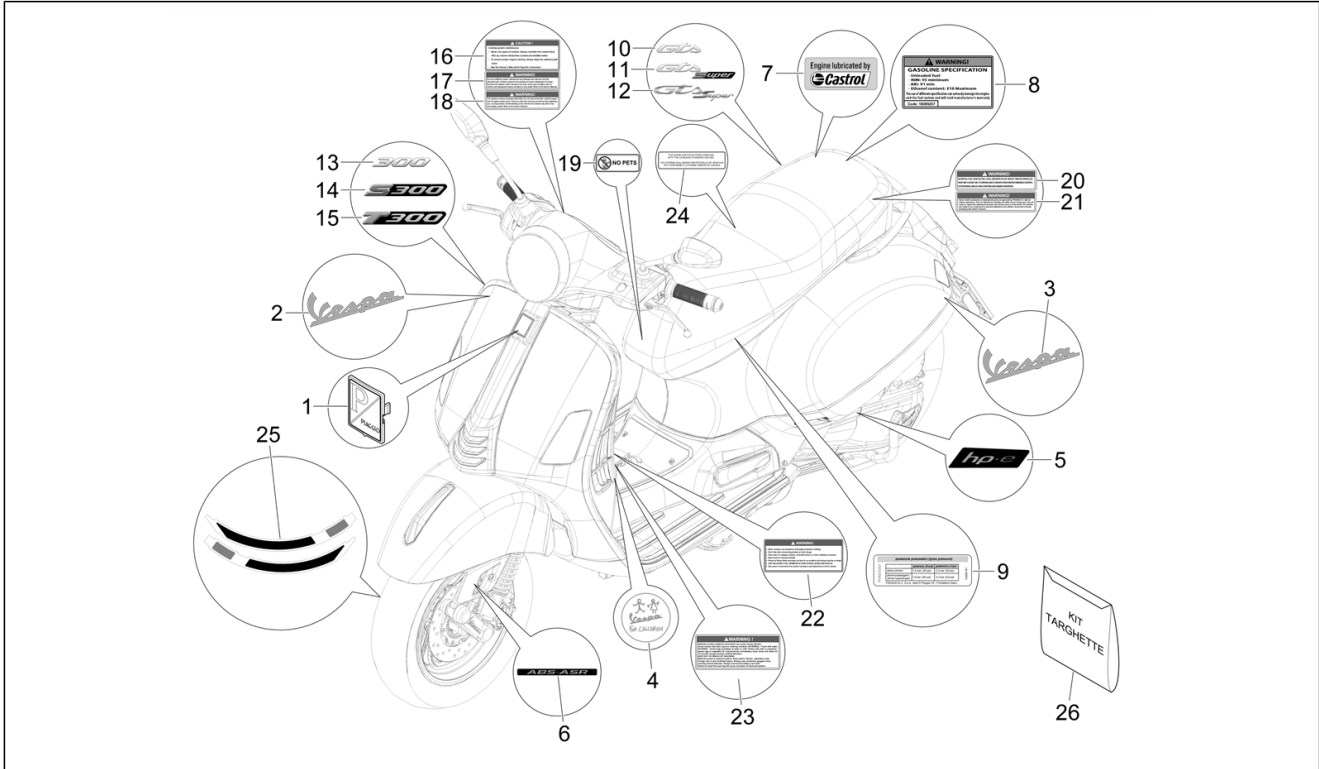

Group	Frame - Plastic parts - Coachwork
Code	02.38
Description	Plates - Emblems
Service	1

Pos.	Code	Description	Qty	Variants
				Model version:Super Tech[Super Tech] Country:Canada Version[CANADA] Colour:G22 - Quartz gray[G22] Model version:Super Tech[Super Tech] Country:USA Version[USA] Colour:G22 - Quartz gray[G22] Model version:Super Tech[Super Tech] Country:Canada Version[CANADA] Colour:G23 - Ice gray[G23] Model version:Super Tech[Super Tech] Country:Canada Version[CANADA] Colour:G23 - Ice gray[G23] Model version:Super Tech[Super Tech] Country:USA Version[USA] Colour:Matte blue 288/A[288/A] Model version:Super Tech[Super Tech] Country:Canada Version[CANADA]
16	620335	Cooling system warning plate	1	
17	620334	Coolant warning plate	1	
18	620333	Expansion tank warning plate	1	
19	576953	Plate "No pets"	1	
20	576705	Fuel warning plate	1	
21	576708	Accessories sticker	1	
22	576704	"Safety" plate	1	
23	576702	Battery acid sticker	1	
24	672381	Plate ices-002	1	Colour:A11 - Orange Brick[A11] Model version:Super Sport[SUPER SPORT] Country:Canada Version[CANADA] Colour:B04 - WHITE[B04] Model version:Super Sport[SUPER SPORT] Country:Canada Version[CANADA] Colour:Matt Black 99/C[99/C] Model version:Super Sport[SUPER SPORT] Country:Canada Version[CANADA] Colour:Green V03[V03]