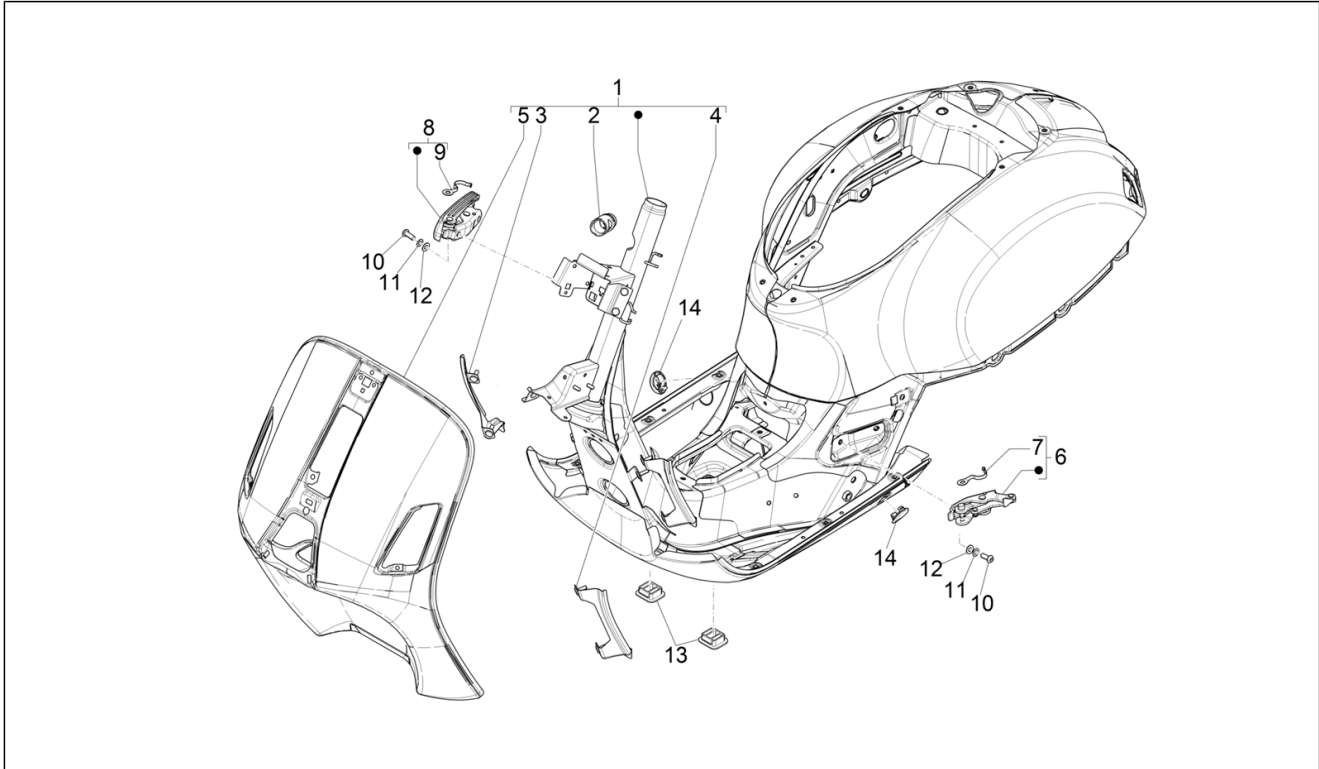

Group	Frame - Plastic parts - Coachwork
Code	02.01
Description	Frame/bodywork
Service	1

Pos.	Code	Description	Qty	Variants
				Model version:Super Version [Super] Country:Canada Version[CANADA] Colour:Dragon Red 894[894] Model version:Super Version [Super] Country:USA Version[USA] Colour:Dragon Red 894[894] Model version:Super Version [Super] Country:Canada Version[CANADA]
1	1B00946150090	Painted body with u.p.	1	Colour:90 - Black[90] Model version:Super Version [Super] Country:Canada Version[CANADA] Colour:90 - Black[90] Model version:Super Version [Super] Country:USA Version[USA] Colour:90 - Black[90] Model version:Super Version [Super] Country:USA Version[USA] Colour:90 - Black[90] Model version:Super Version [Super] Country:Canada Version[CANADA]
1	1B009461500Q01	Painted body with u.p.	1	Colour:Beige Q01[Q01] Model version:Classic Version[Classic] Country:Canada Version[CANADA] Colour:Beige Q01[Q01] Model version:Classic Version[Classic] Country:USA Version[USA] Colour:Beige Q01[Q01] Model version:Classic Version[Classic] Country:USA Version[USA]
1	1B009461500VK	Painted body with u.p.	1	Colour:Lattementa green 350/A[350/A] Model version:Classic Version[Classic] Country:Canada Version[CANADA] Colour:Lattementa green 350/A[350/A] Model version:Classic Version[Classic] Country:USA Version[USA] Colour:Lattementa green 350/A[350/A] Model version:Classic Version[Classic]