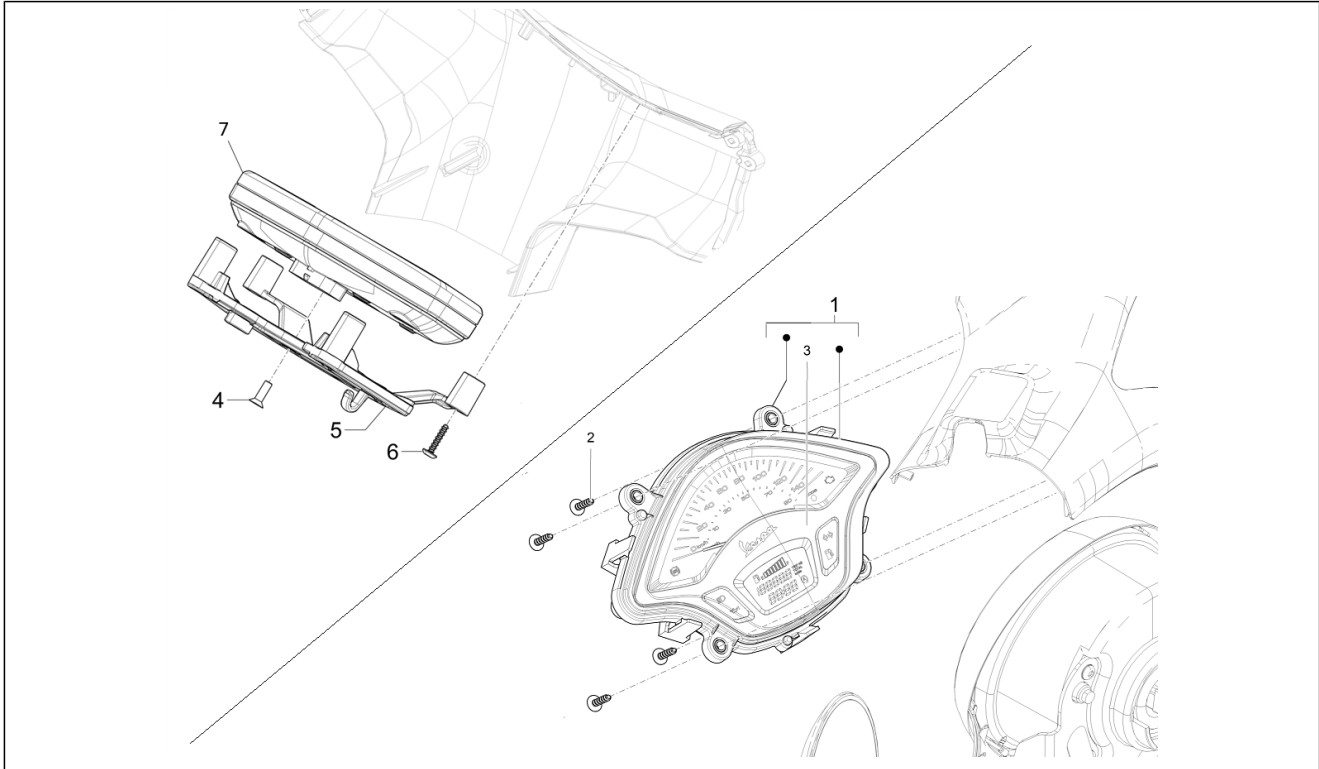

Group	Handlebars/Steering
Code	03.02
Description	Meter combination - Cruscotto
Service	1

Pos.	Code	Description	Qty	Variants
				Model version:Classic Version[Classic] Country:Canada Version[CANADA] Colour:Beige Q01[Q01] Model version:Classic Version[Classic] Country:USA Version[USA] Colour:Lattementa green 350/A[350/A] Model version:Classic Version[Classic] Country:USA Version[USA] Colour:98/A - Black Competition[98/A] Model version:Classic Version[Classic] Country:USA Version[USA] Colour:Lattementa green 350/A[350/A] Model version:Classic Version[Classic] Country:USA Version[USA] Colour:98/A - Black Competition[98/A] Model version:Classic Version[Classic] Country:USA Version[USA] Colour:Beige Q01[Q01] Model version:Classic Version[Classic] Country:USA Version[USA]
3	1D004933	Dashboard frame	1	Colour:B04 - WHITE[B04] Model version:Super Version [Super] Country:USA Version[USA] Colour:Dragon Red 894[894] Model version:Super Version [Super] Country:USA Version[USA] Colour:A11 - Orange Brick[A11] Model version:Super Sport[SUPER SPORT] Country:Canada Version[CANADA] Colour:B04 - WHITE[B04] Model version:Super Sport[SUPER SPORT] Country:Canada Version[CANADA] Colour:Technical grey 707/C[707/C] Model version:Super Sport[SUPER SPORT] Country:Canada Version[CANADA] Colour:Matt Black 99/C[99/C] Model version:Super Sport[SUPER SPORT]