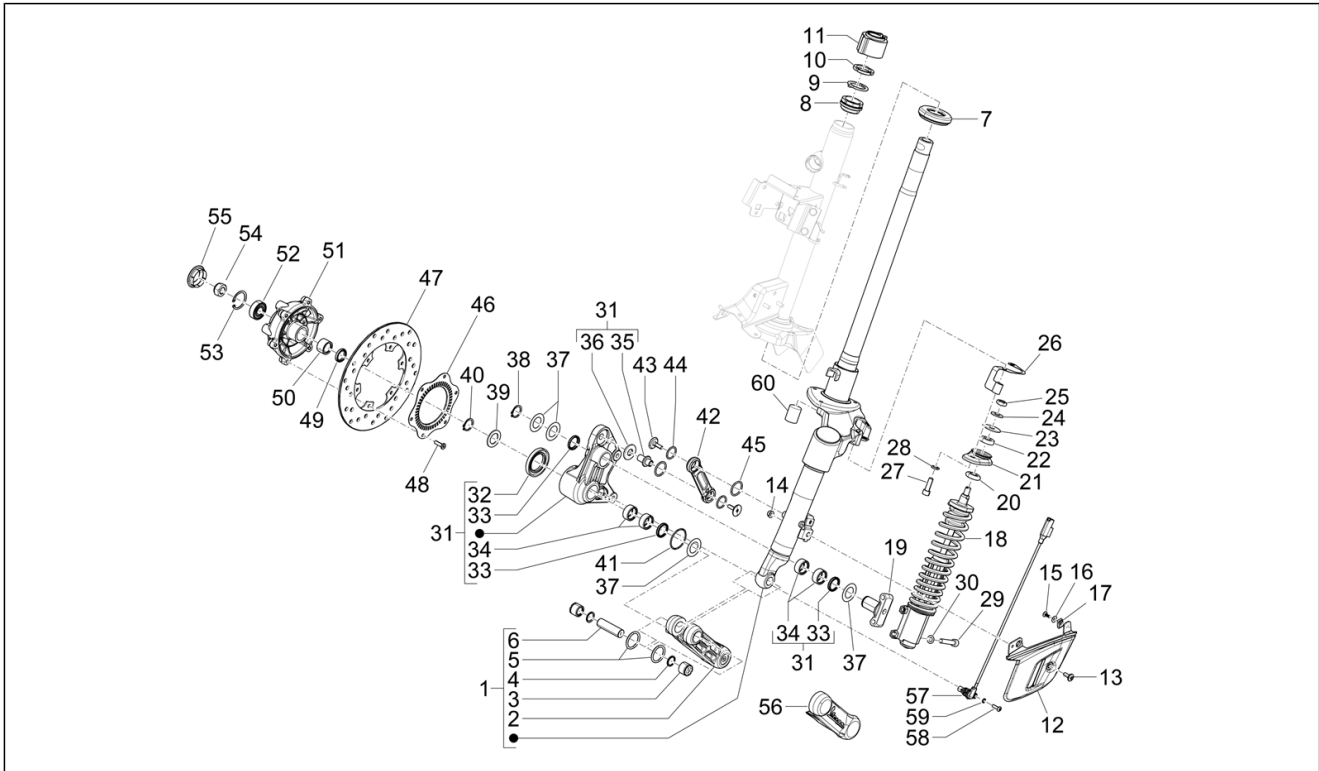

Group	Suspensions - Wheels
Code	04.02
Description	Fork/steering tube - Steering bearing unit
Service	1

Pos.	Code	Description	Qty	Variants
				Model version:Classic Version[Classic] Country:Canada Version[CANADA] Colour:90 - Black[90] Model version:Super Version [Super] Country:Canada Version[CANADA] Colour:B04 - WHITE[B04] Model version:Super Version [Super] Country:Canada Version[CANADA] Colour:B04 - WHITE[B04] Model version:Super Sport[SUPER SPORT] Country:USA Version[USA] Colour:Technical grey 707/C[707/C] Country:USA Version[USA] Colour:Beige Q01[Q01] Model version:Classic Version[Classic] Country:USA Version[USA] Colour:A11 - Orange Brick[A11] Model version:Super Sport[SUPER SPORT] Country:USA Version[USA] Colour:Green V03[V03] Model version:Super Sport[SUPER SPORT] Country:USA Version[USA] Colour:Lattementa green 350/A[350/A] Model version:Classic Version[Classic] Country:USA Version[USA] Colour:98/A - Black Competition[98/A] Model version:Classic Version[Classic] Country:USA Version[USA] Colour:B04 - WHITE[B04] Model version:Super Version [Super] Country:Canada Version[CANADA] Colour:Dragon Red 894[894] Model version:Super Version [Super] Country:USA Version[USA] Colour:A11 - Orange Brick[A11] Model version:Super Sport[SUPER SPORT] Country:USA Version[USA] Colour:A11 - Orange Brick[A11]