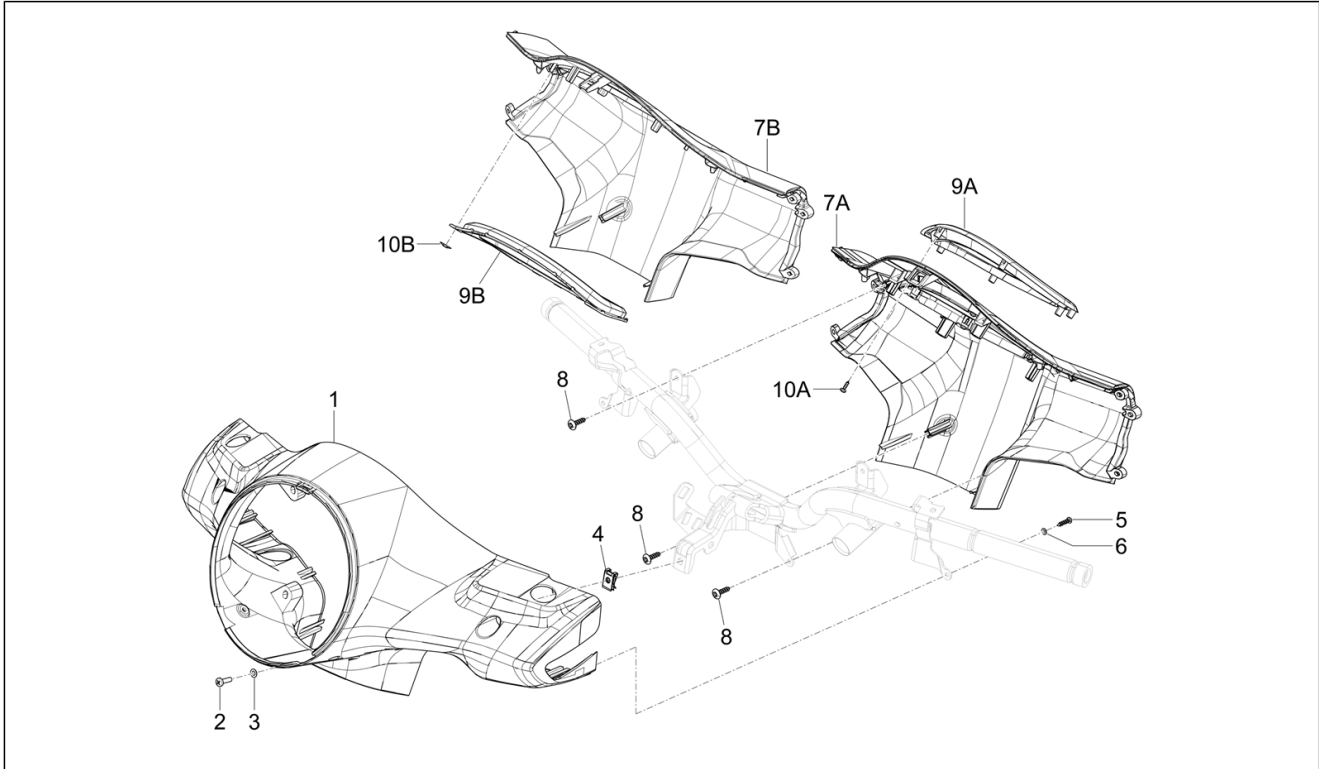

Group	Handlebars/Steering
Code	03.01
Description	Handlebars coverages
Service	1

Pos.	Code	Description	Qty	Variants
7B	1B009503000G22	Rear handlebar cover	1	Colour: G22 - Quartz gray[G22] Model version: Super Tech[Super Tech] Country: USA Version[USA] Colour: G22 - Quartz gray[G22] Model version: Super Tech[Super Tech] Country: Canada Version[CANADA]
7B	1B009503000G23	Rear handlebar cover	1	Colour: G23 - Ice gray[G23] Model version: Super Tech[Super Tech] Country: Canada Version[CANADA] Colour: G23 - Ice gray[G23] Model version: Super Tech[Super Tech] Country: USA Version[USA]
7B	1B009503	Raw rear handlebar cover	1	Colour: G22 - Quartz gray[G22] Model version: Super Tech[Super Tech] Country: USA Version[USA] Colour: G22 - Quartz gray[G22] Model version: Super Tech[Super Tech] Country: Canada Version[CANADA] Colour: G23 - Ice gray[G23] Model version: Super Tech[Super Tech] Country: Canada Version[CANADA] Colour: G23 - Ice gray[G23] Model version: Super Tech[Super Tech] Country: USA Version[USA] Colour: Matte blue 288/A[288/A] Model version: Super Tech[Super Tech] Country: Canada Version[CANADA]
8	CM180701	Self tapping screw D4x16	4	
9A	1B009642000K1	Instrument panel frame	1	Colour: B04 - WHITE[B04] Model version: Super Version [Super] Country: USA Version[USA] Colour: Dragon Red 894[894] Model version: Super Version [Super] Country: USA Version[USA] Colour: Beige Q01[Q01] Model version: Classic Version[Classic]