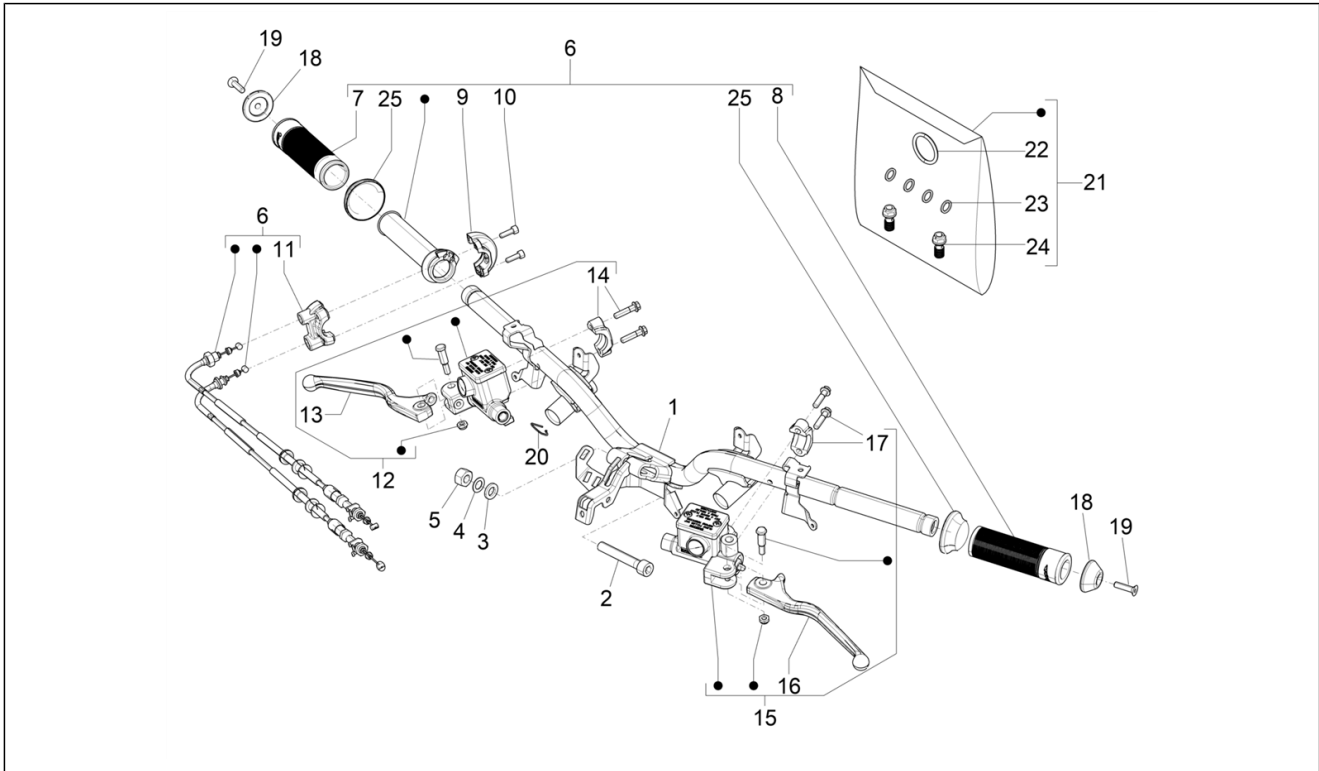

Group	Handlebars/Steering
Code	03.06
Description	Handlebars - Master cil.
Service	1

Pos.	Code	Description	Qty	Variants
				Country:Canada Version[CANADA] Colour:G23 - Ice gray[G23] Model version:Super Tech[Super Tech] Country:USA Version[USA] Colour:Matte blue 288/A[288/A] Model version:Super Tech[Super Tech] Country:Canada Version[CANADA] Colour:Matt Black 99/C[99/C] Model version:Super Sport[SUPER SPORT] Country:USA Version[USA] Colour:90 - Black[90] Model version:Super Version [Super] Country:USA Version[USA] Colour:90 - Black[90] Model version:Super Version [Super] Country:Canada Version[CANADA]
8	CM327502000G30	Grip, l.h.	1	Colour:Beige Q01[Q01] Model version:Classic Version[Classic] Country:Canada Version[CANADA] Colour:Lattementa green 350/A[350/A] Model version:Classic Version[Classic] Country:Canada Version[CANADA] Colour:98/A - Black Competition[98/A] Model version:Classic Version[Classic] Country:Canada Version[CANADA] Colour:Beige Q01[Q01] Model version:Classic Version[Classic] Country:USA Version[USA] Colour:Lattementa green 350/A[350/A] Model version:Classic Version[Classic] Country:USA Version[USA] Colour:98/A - Black Competition[98/A] Model version:Classic Version[Classic] Country:USA Version[USA] Colour:Lattementa green 350/A[350/A] Model version:Classic Version[Classic] Country:USA Version[USA]