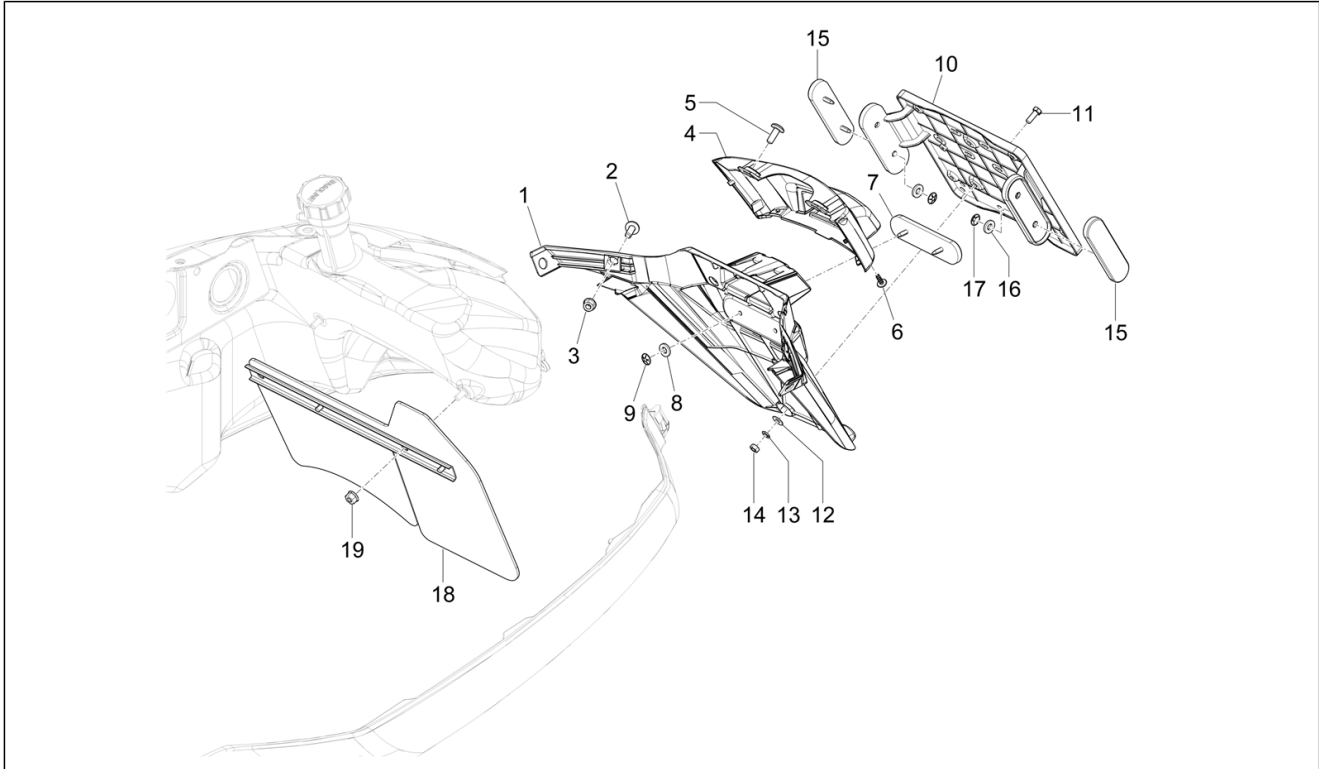

Group	Frame - Plastic parts - Coachwork
Code	02.37
Description	Rear cover - Splash guard
Service	1

Pos.	Code	Description	Qty	Variants
				Country:USA Version[USA] Colour:B04 - WHITE[B04] Model version:Super Version [Super] Country:Canada Version[CANADA] Colour:B04 - WHITE[B04] Model version:Super Sport[SUPER SPORT] Country:USA Version[USA] Colour:B04 - WHITE[B04] Model version:Super Sport[SUPER SPORT] Country:Canada Version[CANADA] Colour:B04 - WHITE[B04] Model version:Super Version [Super] Country:USA Version[USA]
4	1B009635000HQ	License plate light small cover	1	Colour:Technical grey 707/C[707/C] Model version:Super Sport[SUPER SPORT] Country:Canada Version[CANADA] Colour:Technical grey 707/C[707/C] Country:USA Version[USA] Colour:Technical grey 707/C[707/C] Model version:Super Sport[SUPER SPORT] Country:USA Version[USA] Colour:Technical grey 707/C[707/C] Model version:Super Sport[SUPER SPORT] Country:Canada Version[CANADA]
4	1B009635000NV	License plate light small cover	1	Colour:Matt Black 99/C[99/C] Model version:Super Sport[SUPER SPORT] Country:Canada Version[CANADA] Colour:Matt Black 99/C[99/C] Model version:Super Sport[SUPER SPORT] Country:USA Version[USA] Colour:Matt Black 99/C[99/C] Model version:Super Sport[SUPER SPORT] Country:Canada Version[CANADA] Colour:Matt Black 99/C[99/C] Model version:Super Sport[SUPER SPORT] Country:USA Version[USA]
4	1B009635000V03	License plate light small cover	1	Colour:Green V03[V03]