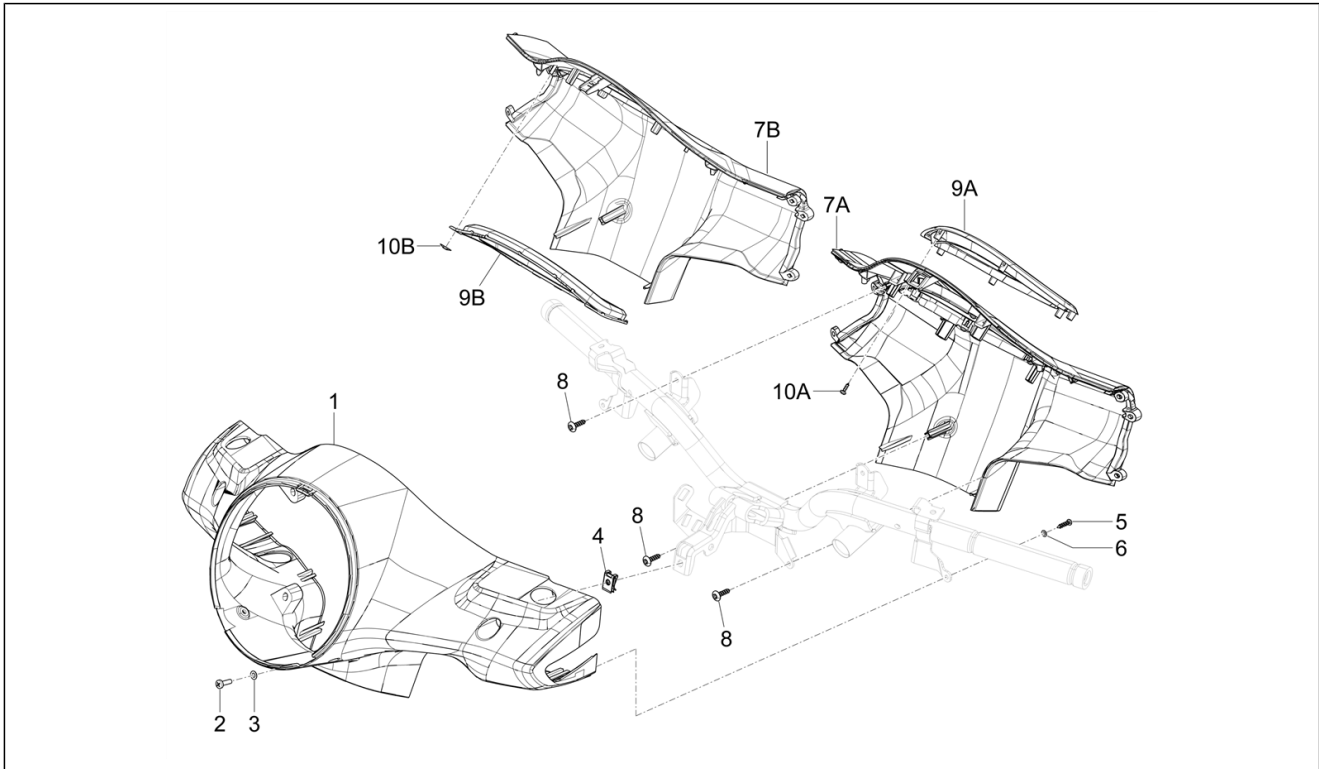

Group	Handlebars/Steering
Code	03.01
Description	Handlebars coverages
Service	1

Pos.	Code	Description	Qty	Variants
				Country:Canada Version[CANADA] Colour:B04 - WHITE[B04] Model version:Super Version [Super] Country:USA Version[USA]
1	1B009504000HQ	Front handlebar cover	1	Colour:Technical grey 707/C[707/C] Model version:Super Sport[SUPER SPORT] Country:USA Version[USA] Colour:Technical grey 707/C[707/C] Model version:Super Sport[SUPER SPORT] Country:Canada Version[CANADA]
1	1B009504000NV	Front handlebar cover	1	Colour:Matt Black 99/C[99/C] Model version:Super Sport[SUPER SPORT] Country:USA Version[USA] Colour:Matt Black 99/C[99/C] Model version:Super Sport[SUPER SPORT] Country:Canada Version[CANADA]
1	1B009504000V03	Front handlebar cover	1	Colour:Green V03[V03] Model version:Super Sport[SUPER SPORT] Country:USA Version[USA] Colour:Green V03[V03] Model version:Super Sport[SUPER SPORT] Country:Canada Version[CANADA]
1	1B009504000DY	Front handlebar cover	1	Colour:Matte blue 288/A[288/A] Model version:Super Tech[Super Tech] Country:Canada Version[CANADA]
1	1B009504000G22	Front handlebar cover	1	Colour:G22 - Quartz gray[G22] Model version:Super Tech[Super Tech] Country:USA Version[USA] Colour:G22 - Quartz gray[G22] Model version:Super Tech[Super Tech] Country:Canada Version[CANADA]
1	1B009504000G23	Front handlebar cover	1	Colour:G23 - Ice gray[G23] Model version:Super Tech[Super Tech] Country:Canada Version[CANADA] Colour:G23 - Ice gray[G23] Model version:Super Tech[Super Tech]