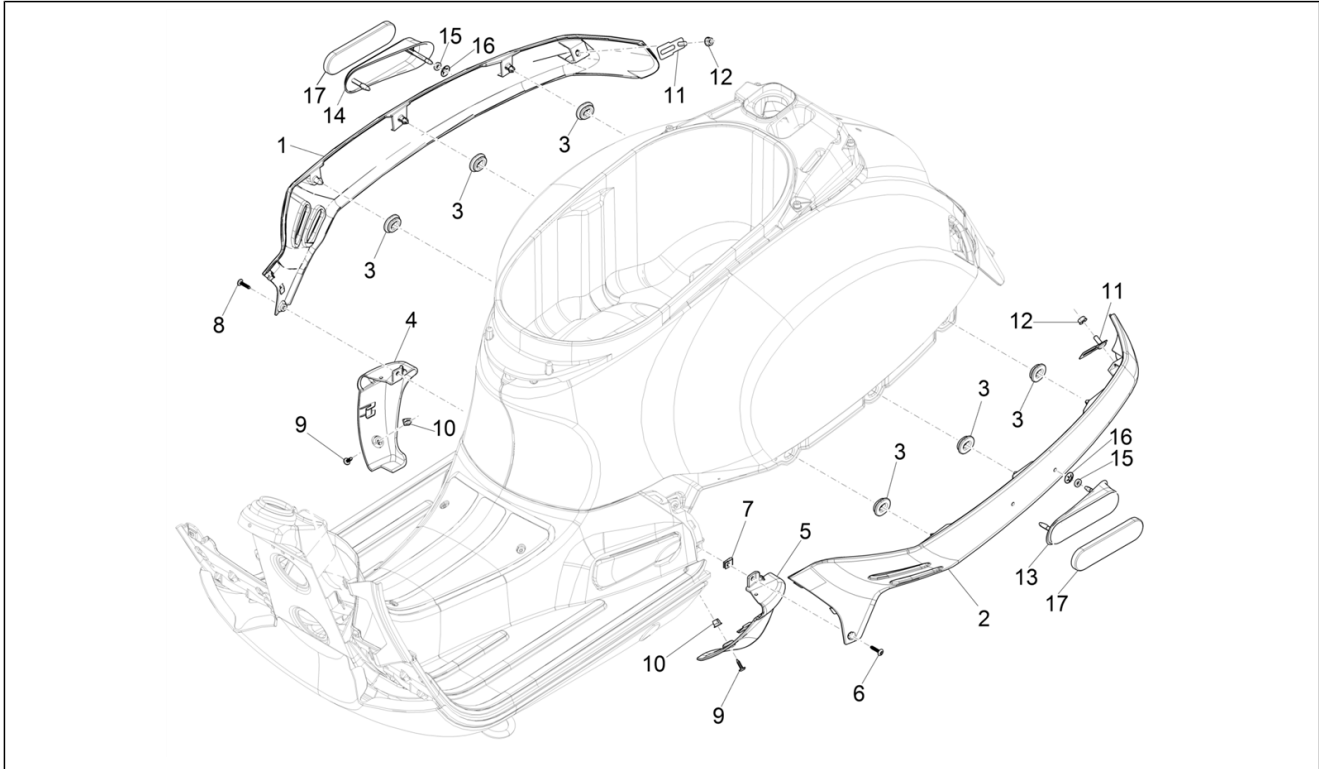

Group	Frame - Plastic parts - Coachwork
Code	02.32
Description	Side cover - Spoiler
Service	1

Pos.	Code	Description	Qty	Variants
				Colour:98/A - Black Competition[98/A] Model version:Classic Version[Classic] Country:USA Version[USA]
4	1B009631000VK	Spoiler right terminal	1	Colour:Lattementa green 350/A[350/A] Model version:Classic Version[Classic] Country:Canada Version[CANADA] Colour:Lattementa green 350/A[350/A] Model version:Classic Version[Classic] Country:USA Version[USA] Colour:Lattementa green 350/A[350/A] Model version:Classic Version[Classic] Country:USA Version[USA]
4	1B009631000Q01	Spoiler right terminal	1	Colour:Beige Q01[Q01] Model version:Classic Version[Classic] Country:Canada Version[CANADA] Colour:Beige Q01[Q01] Model version:Classic Version[Classic] Country:USA Version[USA] Colour:Beige Q01[Q01] Model version:Classic Version[Classic] Country:USA Version[USA]
4	1B009631	Spoiler right terminal raw (unpainted)	1	
5	1B009630000DY	Spoiler left terminal	1	Colour:Matte blue 288/A[288/A] Model version:Super Tech[Super Tech] Country:USA Version[USA] Colour:Matte blue 288/A[288/A] Model version:Super Tech[Super Tech] Country:Canada Version[CANADA] Colour:Matte blue 288/A[288/A] Model version:Super Tech[Super Tech] Country:Canada Version[CANADA]
5	1B009630000G23	Spoiler left terminal	1	Colour:G23 - Ice gray[G23] Model version:Super Tech[Super Tech] Country:USA Version[USA] Colour:G23 - Ice gray[G23] Model version:Super Tech[Super Tech]