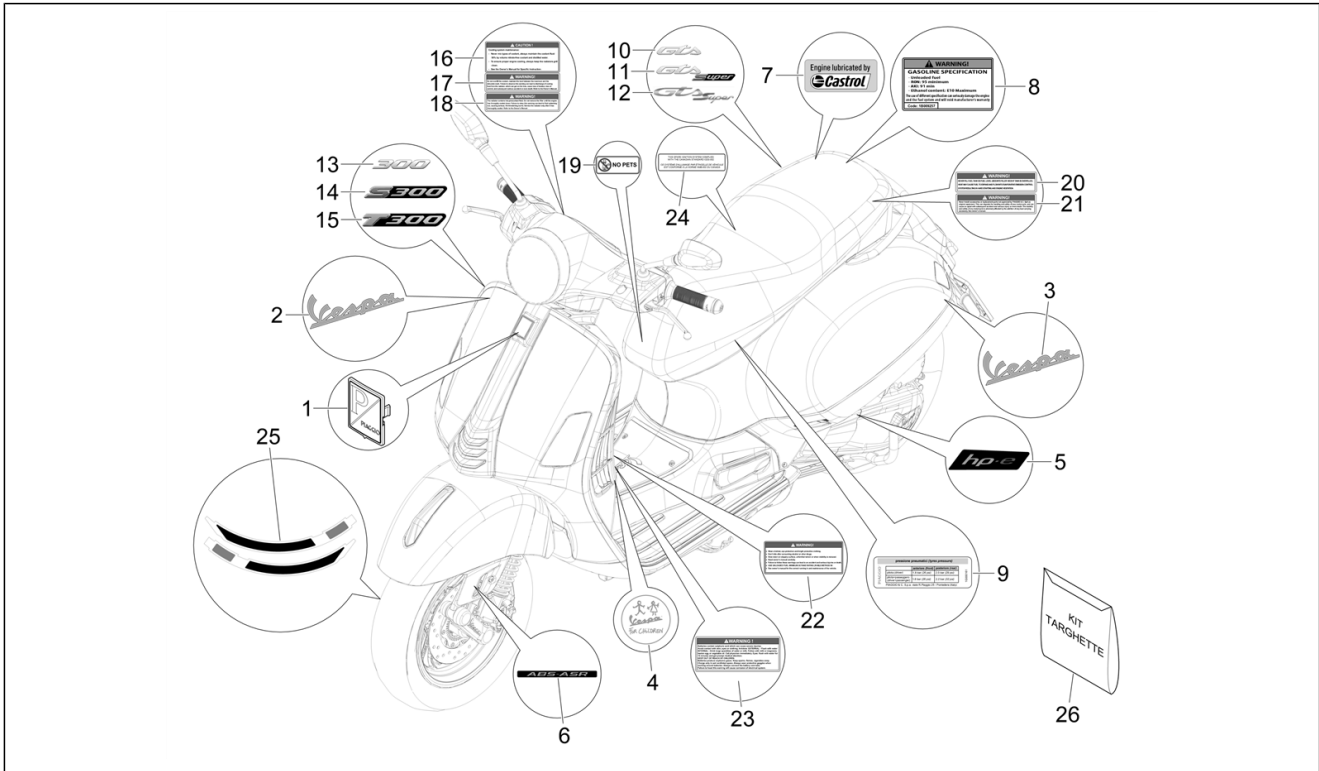

Group	Frame - Plastic parts - Coachwork
Code	02.38
Description	Plates - Emblems
Service	1

Pos.	Code	Description	Qty	Variants
				Country:Canada Version[CANADA] Colour:G23 - Ice gray[G23] Model version:Super Tech[Super Tech] Country:USA Version[USA]
26	2H005296	Trimmings kit Vespa GTS Super Sport	1	Colour:A11 - Orange Brick[A11] Model version:Super Sport[SUPER SPORT] Country:Canada Version[CANADA] Colour:B04 - WHITE[B04] Model version:Super Sport[SUPER SPORT] Country:Canada Version[CANADA] Colour:Technical grey 707/C[707/C] Model version:Super Sport[SUPER SPORT] Country:Canada Version[CANADA] Colour:Matt Black 99/C[99/C] Model version:Super Sport[SUPER SPORT] Country:Canada Version[CANADA] Colour:Green V03[V03] Model version:Super Sport[SUPER SPORT] Country:Canada Version[CANADA] Colour:B04 - WHITE[B04] Model version:Super Sport[SUPER SPORT] Country:USA Version[USA] Colour:Technical grey 707/C[707/C] Country:USA Version[USA] Colour:A11 - Orange Brick[A11] Model version:Super Sport[SUPER SPORT] Country:USA Version[USA] Colour:Green V03[V03] Model version:Super Sport[SUPER SPORT] Country:USA Version[USA] Colour:A11 - Orange Brick[A11] Model version:Super Sport[SUPER SPORT] Country:USA Version[USA] Colour:A11 - Orange Brick[A11] Model version:Super Sport[SUPER SPORT] Country:Canada Version[CANADA] Colour:Green V03[V03]