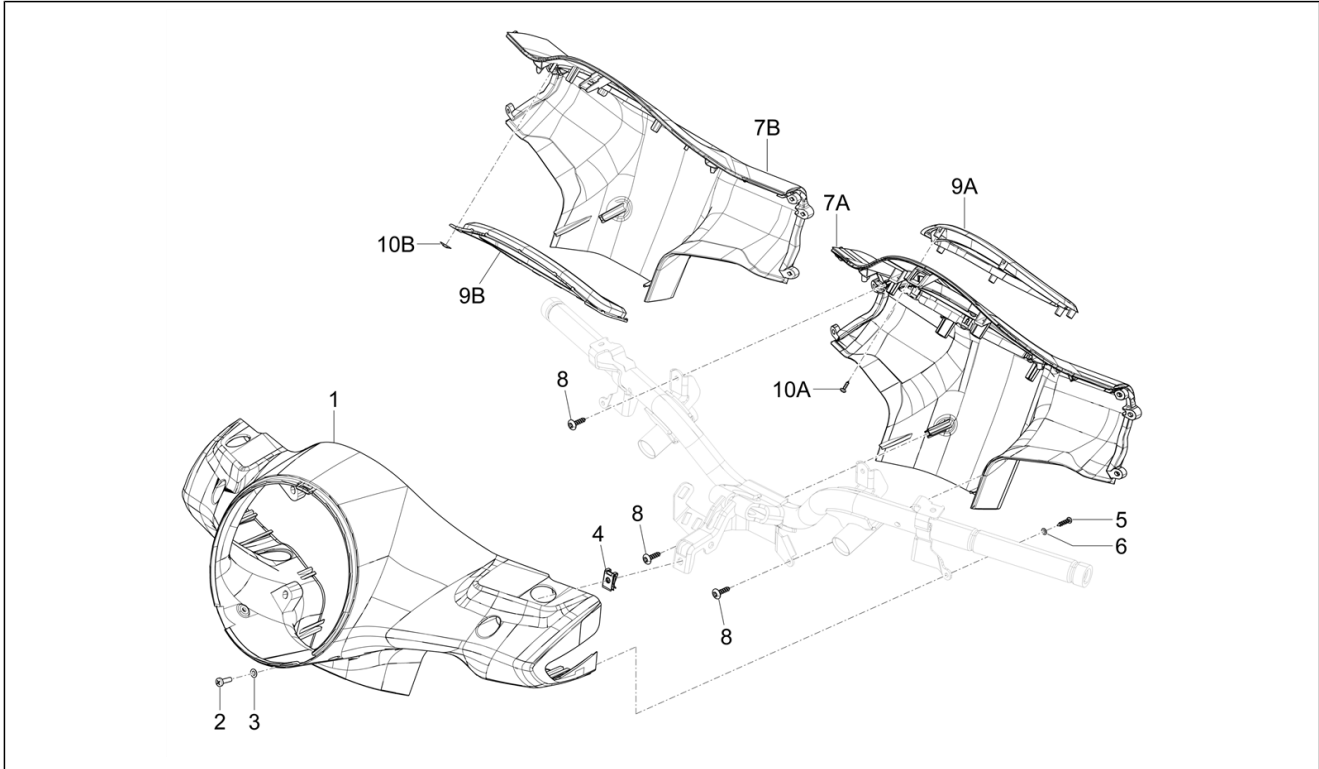

Group	Handlebars/Steering
Code	03.01
Description	Handlebars coverages
Service	1

Pos.	Code	Description	Qty	Variants
				Country:USA Version[USA] Colour:90 - Black[90] Model version:Super Version [Super] Country:Canada Version[CANADA]
10B	181351	Spring plate	2	Colour:Matte blue 288/A[288/A] Model version:Super Tech[Super Tech] Country:USA Version[USA] Colour:G22 - Quartz gray[G22] Model version:Super Tech[Super Tech] Country:USA Version[USA] Colour:G23 - Ice gray[G23] Model version:Super Tech[Super Tech] Country:USA Version[USA] Colour:Matte blue 288/A[288/A] Model version:Super Tech[Super Tech] Country:Canada Version[CANADA] Colour:G22 - Quartz gray[G22] Model version:Super Tech[Super Tech] Country:Canada Version[CANADA] Colour:G23 - Ice gray[G23] Model version:Super Tech[Super Tech] Country:Canada Version[CANADA] Colour:G22 - Quartz gray[G22] Model version:Super Tech[Super Tech] Country:USA Version[USA] Colour:G22 - Quartz gray[G22] Model version:Super Tech[Super Tech] Country:Canada Version[CANADA] Colour:G23 - Ice gray[G23] Model version:Super Tech[Super Tech] Country:Canada Version[CANADA] Colour:G23 - Ice gray[G23] Model version:Super Tech[Super Tech] Country:USA Version[USA] Colour:Matte blue 288/A[288/A] Model version:Super Tech[Super Tech] Country:Canada Version[CANADA]