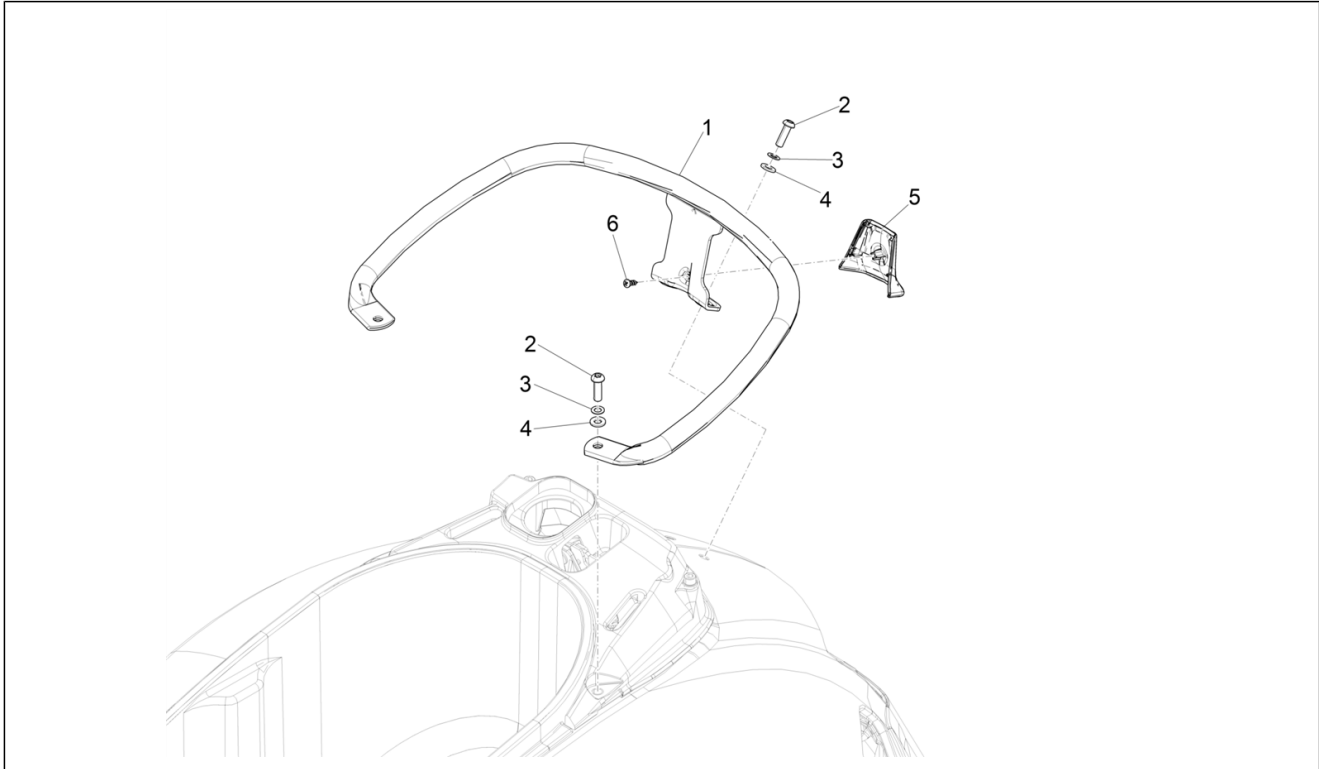

Group	Frame - Plastic parts - Coachwork
Code	02.44
Description	Rear luggage rack
Service	1

Pos.	Code	Description	Qty	Variants
				Country:Canada Version[CANADA] Colour:G23 - Ice gray[G23] Model version:Super Tech[Super Tech] Country:Canada Version[CANADA] Colour:Beige Q01[Q01] Model version:Classic Version[Classic] Country:USA Version[USA] Colour:Lattementa green 350/A[350/A] Model version:Classic Version[Classic] Country:USA Version[USA] Colour:98/A - Black Competition[98/A] Model version:Classic Version[Classic] Country:USA Version[USA] Colour:B04 - WHITE[B04] Model version:Super Version [Super] Country:Canada Version[CANADA] Colour:Dragon Red 894[894] Model version:Super Version [Super] Country:USA Version[USA] Colour:Lattementa green 350/A[350/A] Model version:Classic Version[Classic] Country:USA Version[USA] Colour:98/A - Black Competition[98/A] Model version:Classic Version[Classic] Country:USA Version[USA] Colour:B04 - WHITE[B04] Model version:Super Version [Super] Country:USA Version[USA] Colour:90 - Black[90] Model version:Super Version [Super] Country:USA Version[USA] Colour:Dragon Red 894[894] Model version:Super Version [Super] Country:Canada Version[CANADA] Colour:G22 - Quartz gray[G22] Model version:Super Tech[Super Tech] Country:USA Version[USA] Colour:G22 - Quartz gray[G22]