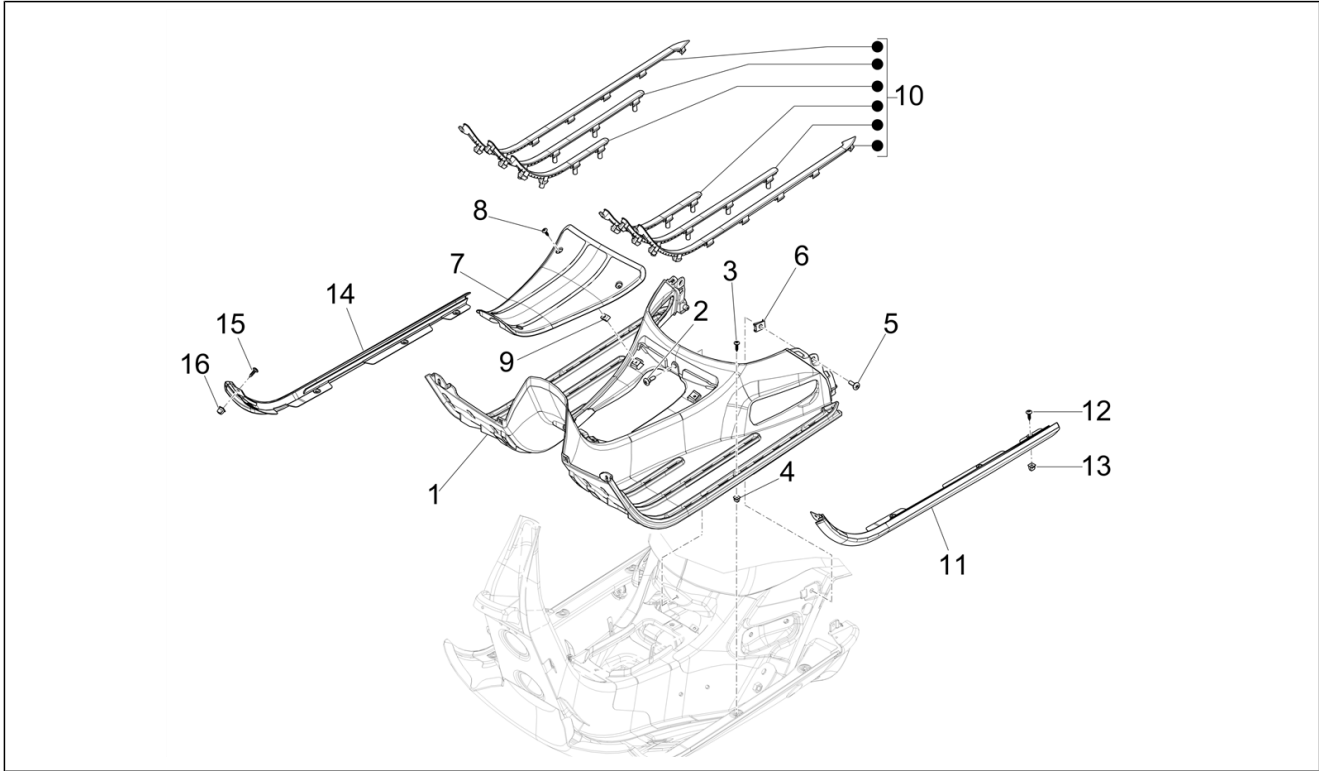

Group	Frame - Plastic parts - Coachwork
Code	02.31
Description	Central cover - Footrests
Service	1

Pos.	Code	Description	Qty	Variants
				Colour:A11 - Orange Brick[A11] Model version:Super Sport[SUPER SPORT] Country:Canada Version[CANADA] Colour:B04 - WHITE[B04] Model version:Super Sport[SUPER SPORT] Country:Canada Version[CANADA] Colour:Technical grey 707/C[707/C] Model version:Super Sport[SUPER SPORT] Country:Canada Version[CANADA] Colour:Matt Black 99/C[99/C] Model version:Super Sport[SUPER SPORT] Country:Canada Version[CANADA] Colour:Green V03[V03] Model version:Super Sport[SUPER SPORT] Country:Canada Version[CANADA] Colour:Dragon Red 894[894] Model version:Super Tech[Super] Country:Canada Version[CANADA] Colour:90 - Black[90] Model version:Super Version [Super] Country:Canada Version[CANADA] Colour:B04 - WHITE[B04] Model version:Super Version [Super] Country:Canada Version[CANADA] Colour:Matte blue 288/A[288/A] Model version:Super Tech[Super Tech] Country:Canada Version[CANADA] Colour:G22 - Quartz gray[G22] Model version:Super Tech[Super Tech] Country:Canada Version[CANADA] Colour:G23 - Ice gray[G23] Model version:Super Tech[Super Tech] Country:Canada Version[CANADA] Colour:B04 - WHITE[B04] Model version:Super Sport[SUPER SPORT] Country:USA Version[USA] Colour:Technical grey 707/C[707/C] Country:USA Version[USA]