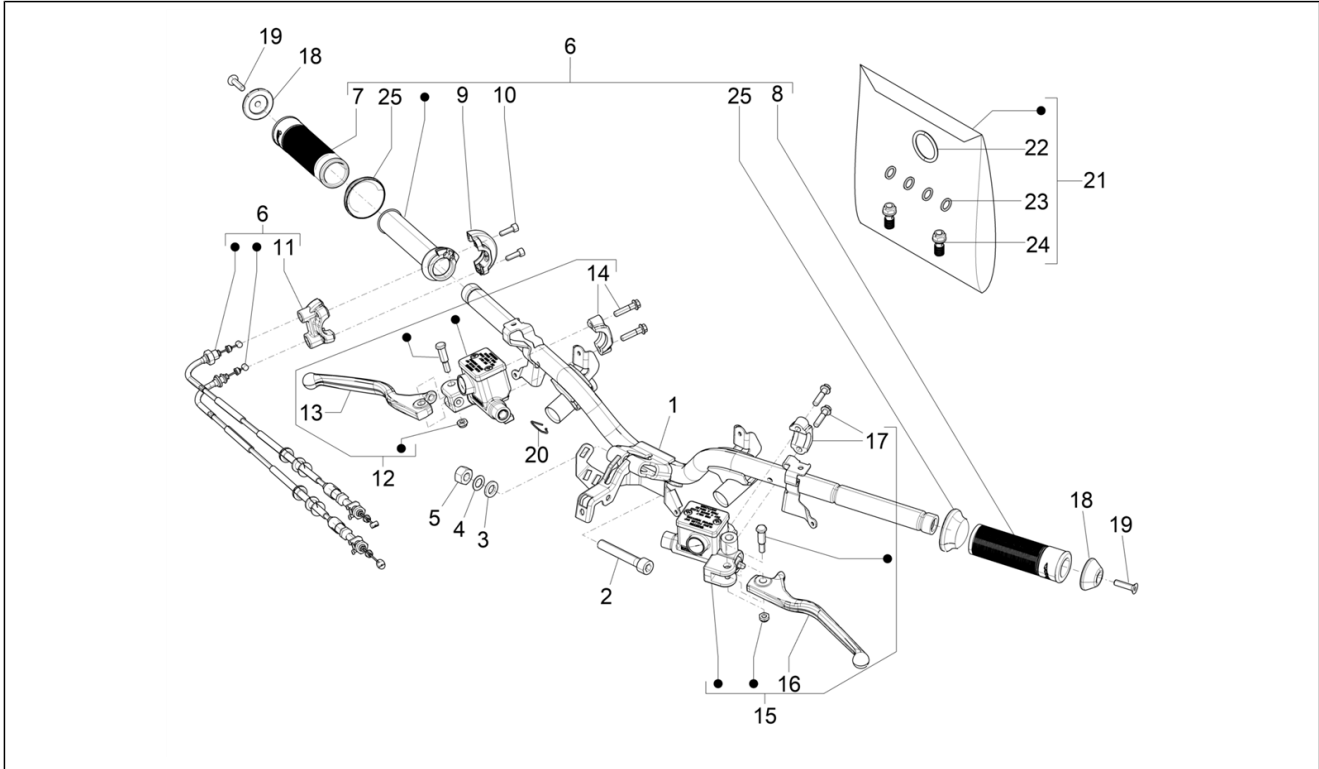

Group	Handlebars/Steering
Code	03.06
Description	Handlebars - Master cil.
Service	1

Pos.	Code	Description	Qty	Variants
				Country:Canada Version[CANADA] Colour:Dragon Red 894[894] Model version:Super Version [Super] Country:Canada Version[CANADA] Colour:98/A - Black Competition[98/A] Model version:Classic Version[Classic] Country:Canada Version[CANADA] Colour:90 - Black[90] Model version:Super Version [Super] Country:Canada Version[CANADA] Colour:B04 - WHITE[B04] Model version:Super Version [Super] Country:Canada Version[CANADA] Colour:Matte blue 288/A[288/A] Model version:Super Tech[Super Tech] Country:Canada Version[CANADA] Colour:G22 - Quartz gray[G22] Model version:Super Tech[Super Tech] Country:Canada Version[CANADA] Colour:G23 - Ice gray[G23] Model version:Super Tech[Super Tech] Country:Canada Version[CANADA] Colour:Beige Q01[Q01] Model version:Classic Version[Classic] Country:USA Version[USA] Colour:Lattementa green 350/A[350/A] Model version:Classic Version[Classic] Country:USA Version[USA] Colour:98/A - Black Competition[98/A] Model version:Classic Version[Classic] Country:USA Version[USA] Colour:B04 - WHITE[B04] Model version:Super Version [Super] Country:Canada Version[CANADA] Colour:Dragon Red 894[894] Model version:Super Version [Super] Country:USA Version[USA] Colour:Lattementa green 350/A[350/A]