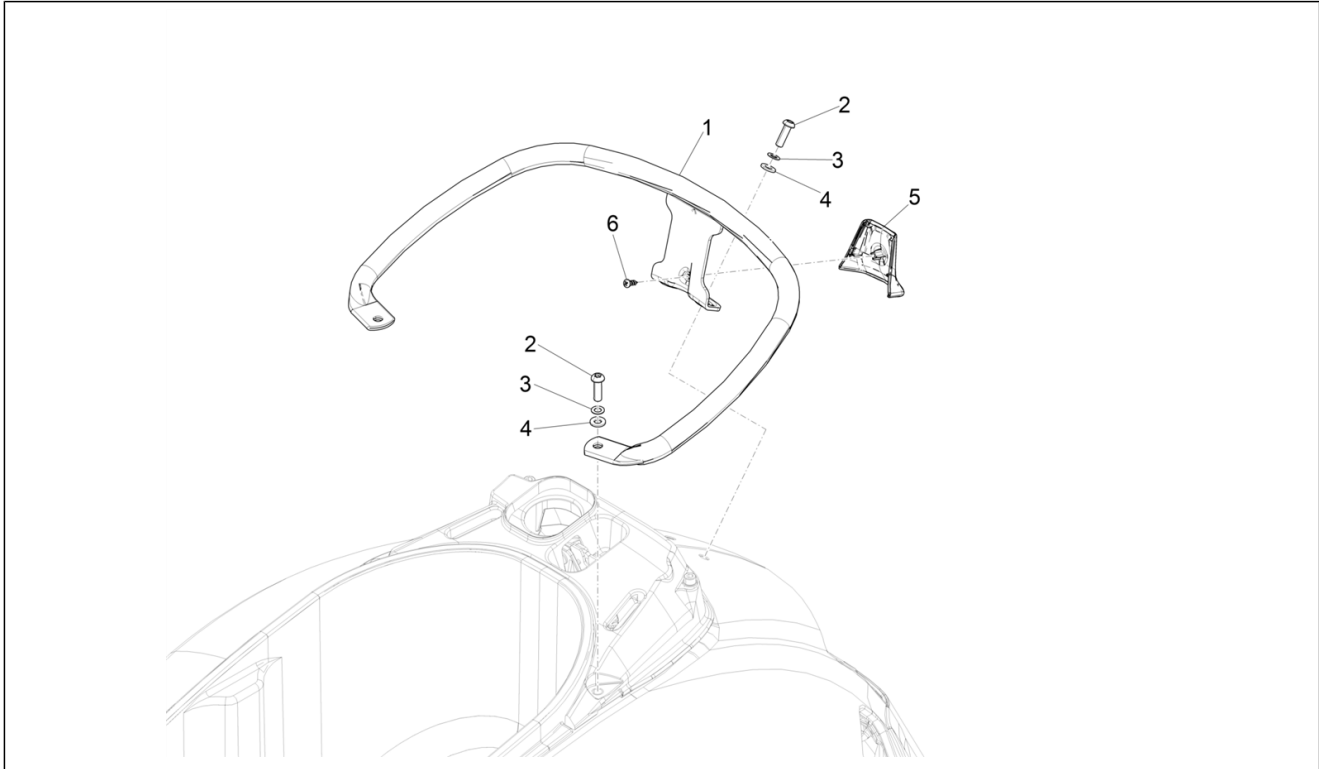

Group	Frame - Plastic parts - Coachwork
Code	02.44
Description	Rear luggage rack
Service	1

Pos.	Code	Description	Qty	Variants
1	1B005808	Complete luggage carrier handle	1	Colour:B04 - WHITE[B04] Model version:Super Version [Super] Country:USA Version[USA] Colour:Dragon Red 894[894] Model version:Super Version [Super] Country:USA Version[USA] Colour:Matte blue 288/A[288/A] Model version:Super Tech[Super Tech] Country:USA Version[USA] Colour:G22 - Quartz gray[G22] Model version:Super Tech[Super Tech] Country:USA Version[USA] Colour:G23 - Ice gray[G23] Model version:Super Tech[Super Tech] Country:USA Version[USA] Colour:Beige Q01[Q01] Model version:Classic Version[Classic] Country:Canada Version[CANADA] Colour:Lattementa green 350/A[350/A] Model version:Classic Version[Classic] Country:Canada Version[CANADA] Colour:Dragon Red 894[894] Model version:Super Version [Super] Country:Canada Version[CANADA] Colour:98/A - Black Competition[98/A] Model version:Classic Version[Classic] Country:Canada Version[CANADA] Colour:90 - Black[90] Model version:Super Version [Super] Country:Canada Version[CANADA] Colour:B04 - WHITE[B04] Model version:Super Version [Super] Country:Canada Version[CANADA] Colour:Matte blue 288/A[288/A] Model version:Super Tech[Super Tech] Country:Canada Version[CANADA] Colour:G22 - Quartz gray[G22] Model version:Super Tech[Super Tech]