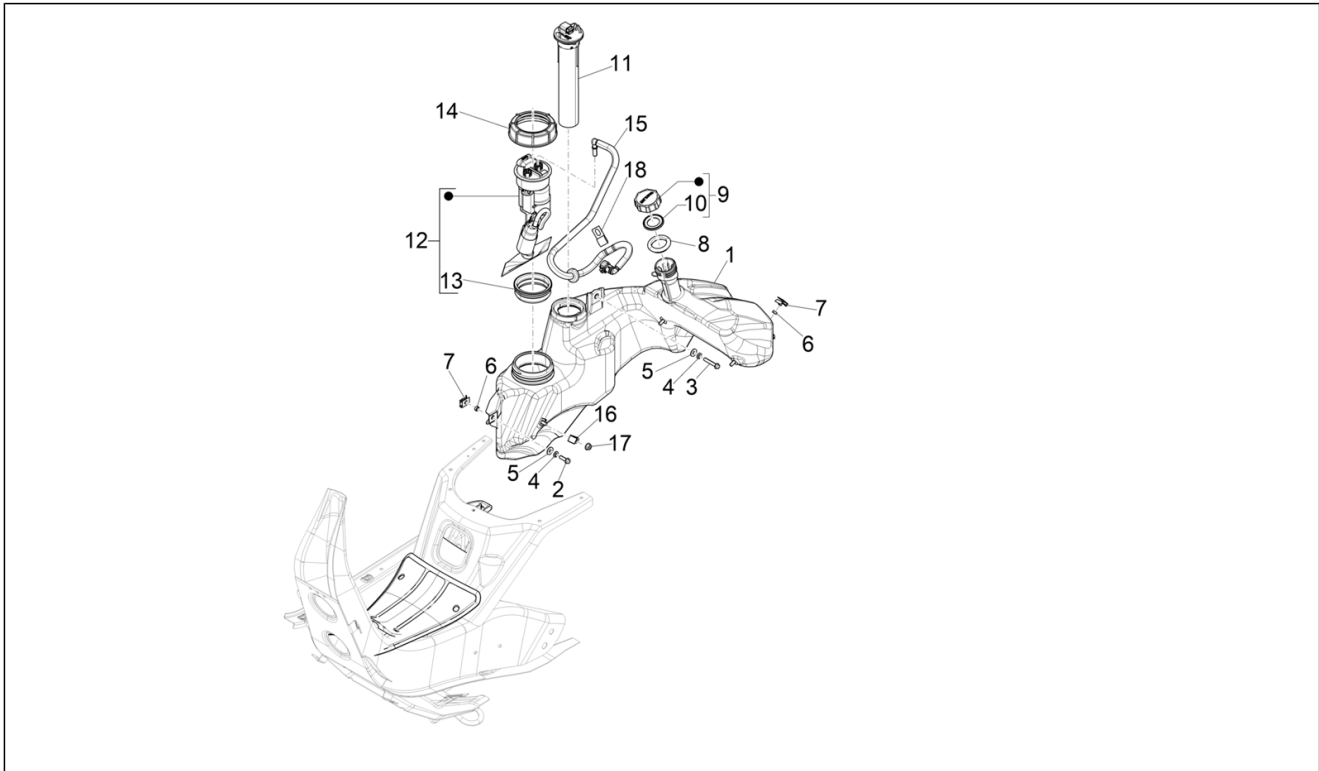

Group	Frame - Plastic parts - Coachwork
Code	02.47
Description	Fuel tank
Service	1

Pos.	Code	Description	Qty	Variants
1	1B009752	Fuel tank	1	
2	018639	Hexagon head screw M6x20	2	
3	414838	Flanged hexagon screw M6x35	1	
4	016406	Spring washer 6,4x11,8x1	3	
5	013880	Flat washer 16x6,5x1,5	3	
6	623162	Spacer	2	
7	254485	Spring plate M6	2	
8	1B004806	Tank filler gasket	1	
9	656022	Plug	1	
10	656021	Tank cover gasket	1	
11	CM0257073	Indicator fuel level	1	
12	1R000542	Fuel pump	1	
13	656003	Gasket	1	
14	576546	Ring nut	1	
15	1B009604R	Fuel pipe complete with joints	1	
16	1B001615	Hose clamp	1	
17	012138	Self locking nut M6-6H (CH10)	1	
18	675510	Hose clamp	1