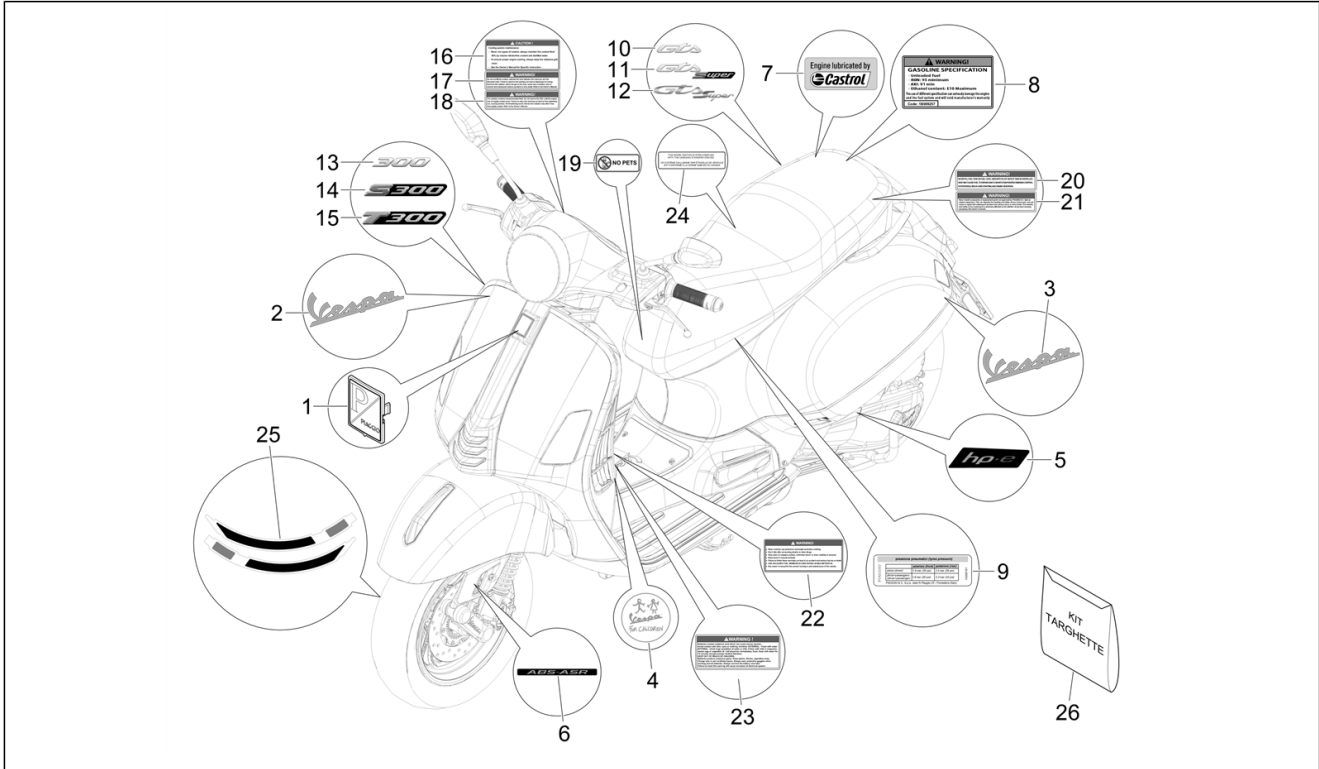

Group	Frame - Plastic parts - Coachwork
Code	02.38
Description	Plates - Emblems
Service	1

Pos.	Code	Description	Qty	Variants
				Country:USA Version[USA] Colour:B04 - WHITE[B04] Model version:Super Sport[SUPER SPORT] Country:Canada Version[CANADA] Colour:Technical grey 707/C[707/C] Model version:Super Sport[SUPER SPORT] Country:USA Version[USA] Colour:Technical grey 707/C[707/C] Model version:Super Sport[SUPER SPORT] Country:Canada Version[CANADA] Colour:Matt Black 99/C[99/C] Model version:Super Sport[SUPER SPORT] Country:USA Version[USA] Colour:Matt Black 99/C[99/C] Model version:Super Sport[SUPER SPORT] Country:Canada Version[CANADA] Colour:Lattementa green 350/A[350/A] Model version:Classic Version[Classic] Country:USA Version[USA] Colour:98/A - Black Competition[98/A] Model version:Classic Version[Classic] Country:USA Version[USA] Colour:B04 - WHITE[B04] Model version:Super Version [Super] Country:USA Version[USA] Colour:90 - Black[90] Model version:Super Version [Super] Country:USA Version[USA] Colour:Dragon Red 894[894] Model version:Super Version [Super] Country:Canada Version[CANADA] Colour:G22 - Quartz gray[G22] Model version:Super Tech[Super Tech] Country:USA Version[USA] Colour:G22 - Quartz gray[G22] Model version:Super Tech[Super Tech] Country:Canada Version[CANADA] Colour:G23 - Ice gray[G23]