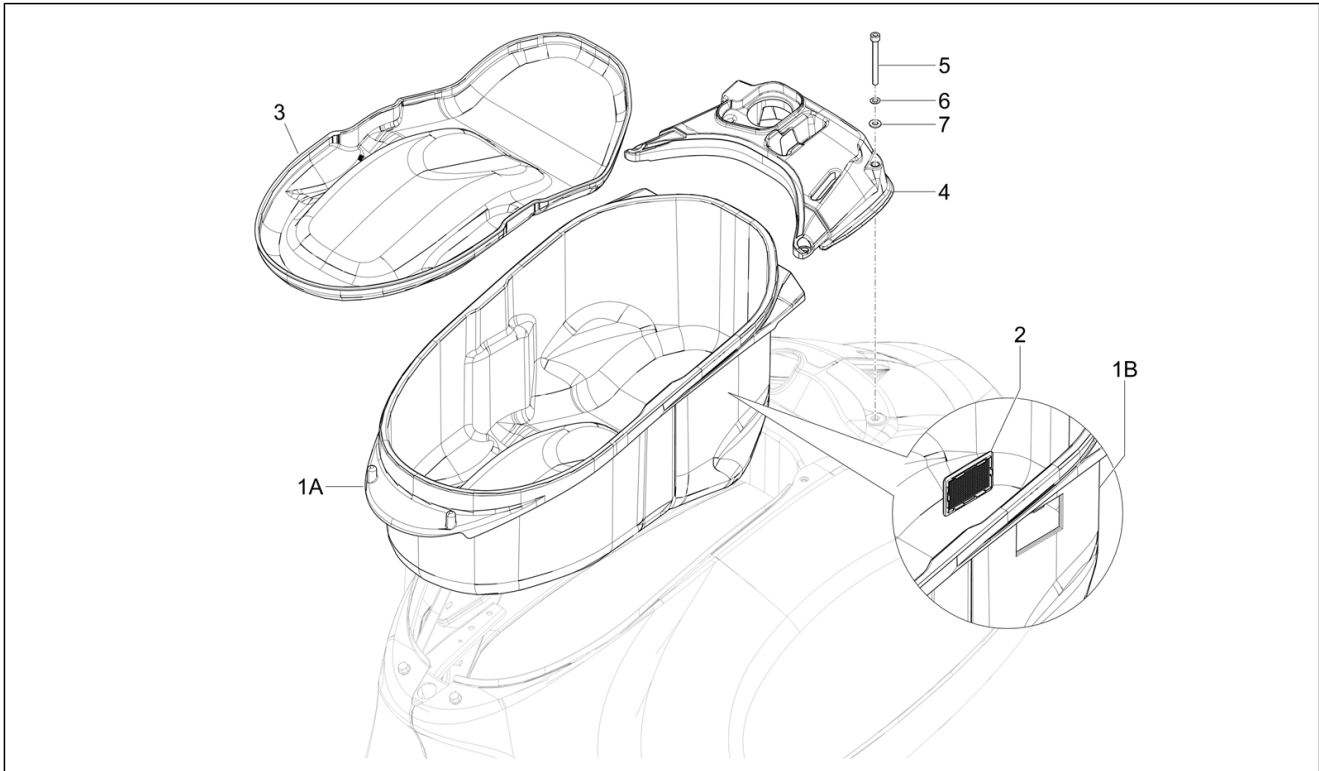

Group	Frame - Plastic parts - Coachwork
Code	02.34
Description	Helmet huosing - Undersaddle
Service	1

Pos.	Code	Description	Qty	Variants
1A	1B000860	Helmet huosing	1	Colour:B04 - WHITE[B04] Model version:Super Version [Super] Country:USA Version[USA] Colour:Dragon Red 894[894] Model version:Super Version [Super] Country:USA Version[USA] Colour:A11 - Orange Brick[A11] Model version:Super Sport[SUPER SPORT] Country:Canada Version[CANADA] Colour:B04 - WHITE[B04] Model version:Super Sport[SUPER SPORT] Country:Canada Version[CANADA] Colour:Technical grey 707/C[707/C] Model version:Super Sport[SUPER SPORT] Country:Canada Version[CANADA] Colour:Matt Black 99/C[99/C] Model version:Super Sport[SUPER SPORT] Country:Canada Version[CANADA] Colour:Green V03[V03] Model version:Super Sport[SUPER SPORT] Country:Canada Version[CANADA] Colour:Beige Q01[Q01] Model version:Classic Version[Classic] Country:Canada Version[CANADA] Colour:Lattementa green 350/A[350/A] Model version:Classic Version[Classic] Country:Canada Version[CANADA] Colour:Dragon Red 894[894] Model version:Super Version [Super] Country:Canada Version[CANADA] Colour:98/A - Black Competition[98/A] Model version:Classic Version[Classic] Country:Canada Version[CANADA] Colour:90 - Black[90] Model version:Super Version [Super] Country:Canada Version[CANADA] Colour:B04 - WHITE[B04] Model version:Super Version [Super]