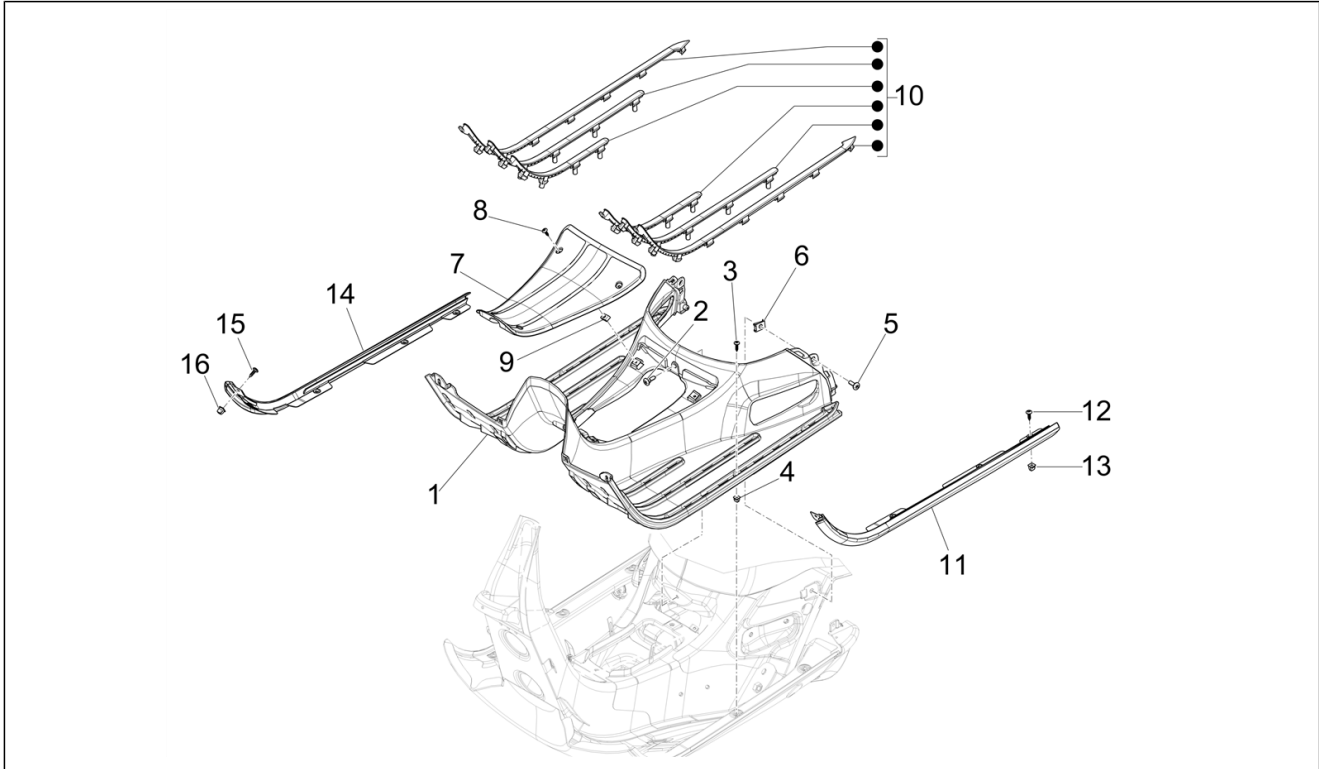

Group	Frame - Plastic parts - Coachwork
Code	02.31
Description	Central cover - Footrests
Service	1

Pos.	Code	Description	Qty	Variants
				Colour:A11 - Orange Brick[A11] Model version:Super Sport[SUPER SPORT] Country:USA Version[USA] Colour:Green V03[V03] Model version:Super Sport[SUPER SPORT] Country:USA Version[USA] Colour:B04 - WHITE[B04] Model version:Super Version [Super] Country:Canada Version[CANADA] Colour:Dragon Red 894[894] Model version:Super Version [Super] Country:USA Version[USA] Colour:A11 - Orange Brick[A11] Model version:Super Sport[SUPER SPORT] Country:USA Version[USA] Colour:A11 - Orange Brick[A11] Model version:Super Sport[SUPER SPORT] Country:Canada Version[CANADA] Colour:Green V03[V03] Model version:Super Sport[SUPER SPORT] Country:USA Version[USA] Colour:Green V03[V03] Model version:Super Sport[SUPER SPORT] Country:Canada Version[CANADA] Colour:B04 - WHITE[B04] Model version:Super Sport[SUPER SPORT] Country:USA Version[USA] Colour:B04 - WHITE[B04] Model version:Super Sport[SUPER SPORT] Country:Canada Version[CANADA] Colour:Technical grey 707/C[707/C] Model version:Super Sport[SUPER SPORT] Country:USA Version[USA] Colour:Technical grey 707/C[707/C] Model version:Super Sport[SUPER SPORT] Country:Canada Version[CANADA] Colour:Matt Black 99/C[99/C] Model version:Super Sport[SUPER SPORT]