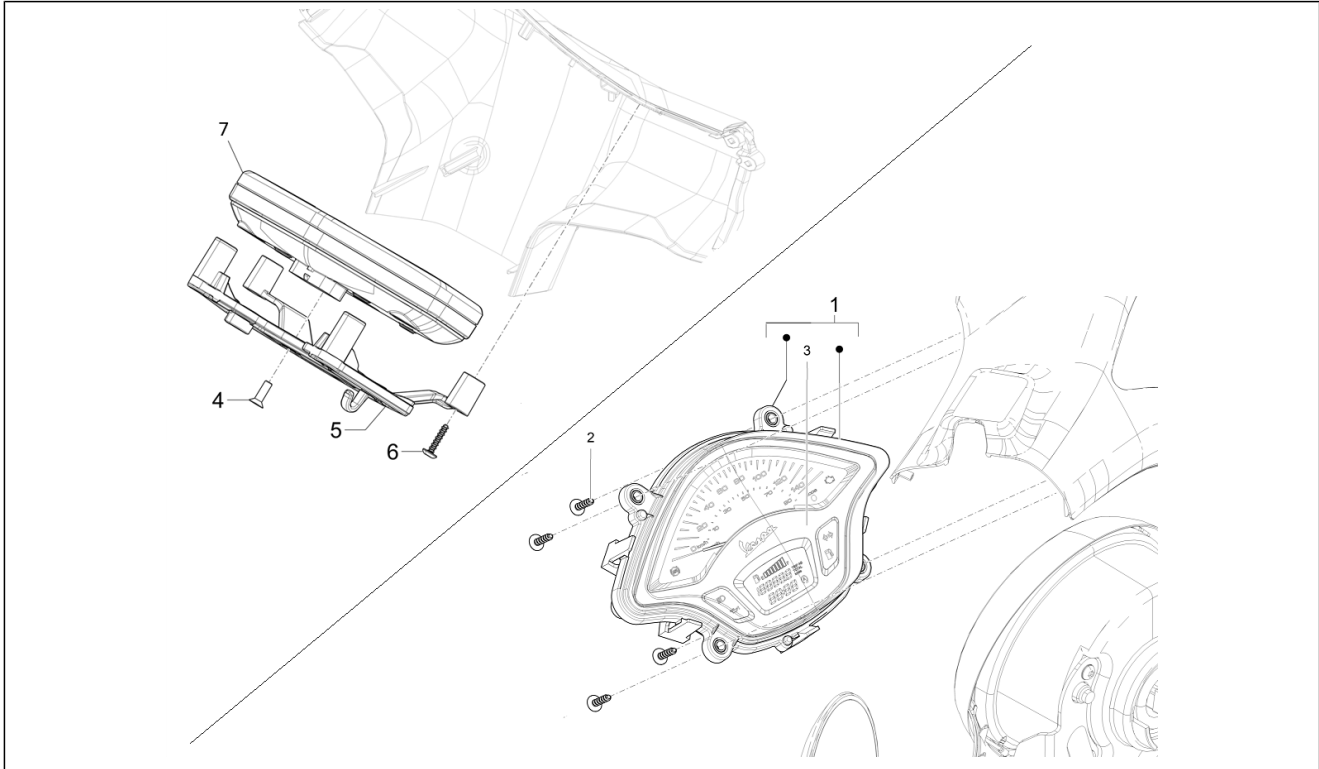

Group	Handlebars/Steering
Code	03.02
Description	Meter combination - Cruscotto
Service	1

Pos.	Code	Description	Qty	Variants
				Colour:Green V03[V03] Model version:Super Sport[SUPER SPORT] Country:USA Version[USA] Colour:B04 - WHITE[B04] Model version:Super Version [Super] Country:Canada Version[CANADA] Colour:A11 - Orange Brick[A11] Model version:Super Sport[SUPER SPORT] Country:Canada Version[CANADA] Colour:Green V03[V03] Model version:Super Sport[SUPER SPORT] Country:Canada Version[CANADA] Colour:B04 - WHITE[B04] Model version:Super Sport[SUPER SPORT] Country:Canada Version[CANADA] Colour:Technical grey 707/C[707/C] Model version:Super Sport[SUPER SPORT] Country:Canada Version[CANADA] Colour:Matt Black 99/C[99/C] Model version:Super Sport[SUPER SPORT] Country:Canada Version[CANADA] Colour:Dragon Red 894[894] Model version:Super Version [Super] Country:Canada Version[CANADA] Colour:Matt Black 99/C[99/C] Model version:Super Sport[SUPER SPORT] Country:USA Version[USA] Colour:90 - Black[90] Model version:Super Version [Super] Country:USA Version[USA] Colour:90 - Black[90] Model version:Super Version [Super] Country:Canada Version[CANADA]
1	1D003900	Instrument cluster	1	Colour:Beige Q01[Q01] Model version:Classic Version[Classic] Country:Canada Version[CANADA] Colour:Lattementa green 350/A[350/A]