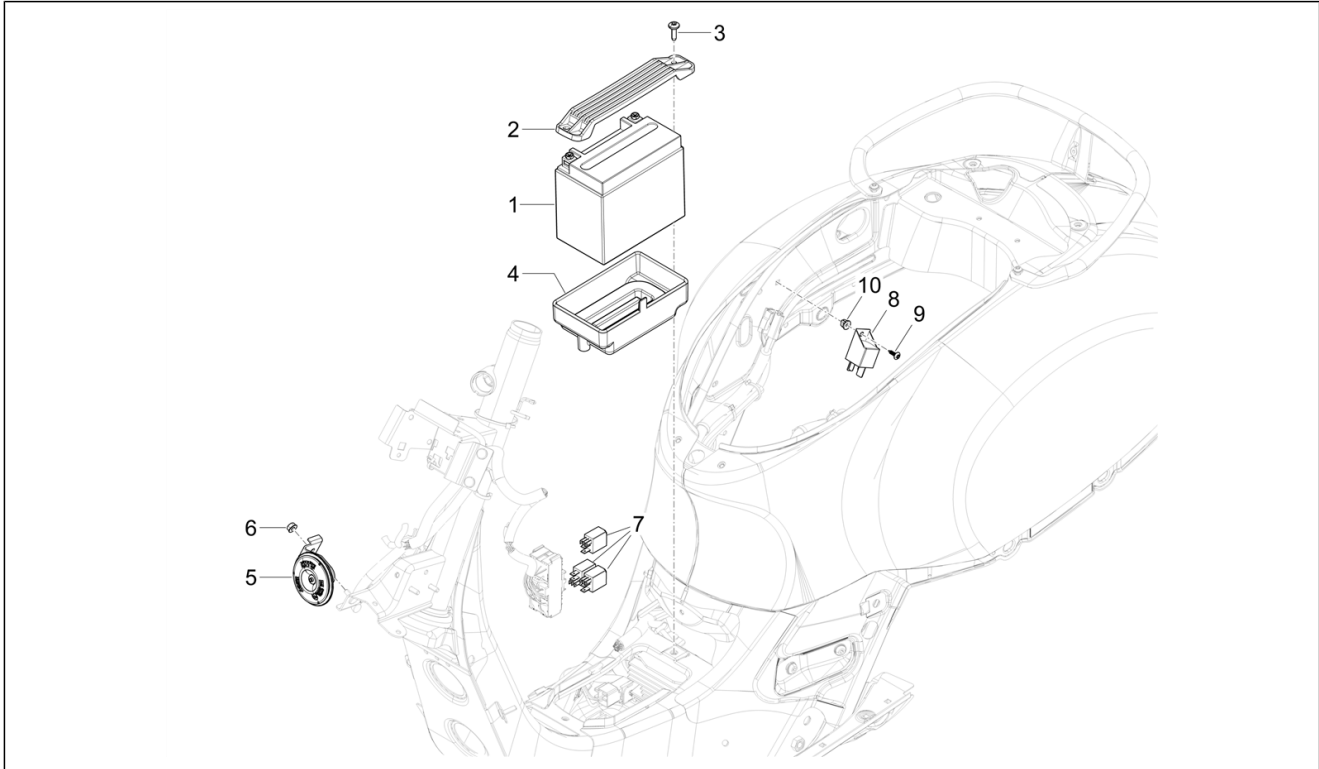

Group	Electrical system
Code	06.05
Description	Remote control switches - Battery - Horn
Service	1

Pos.	Code	Description	Qty	Variants
1	583158	Battery (Yuasa) 12V-10Ah	1	
1	1R000318	Battery PTX12-BS 12V-10Ah (Piaggio)	1	
2	6218305	Battery bracket	1	
3	CM179302	Torx head cylinder head screw L=22 mm	2	
4	1B003942	Battery float chamber	1	
5	CM071822	Horn 12v cc	1	
6	241936	Self locking nut M6	1	
7	1D001636	Microrelay with resistance 12V 30A/10A	3	
8	58115R	Starter relay 12V-80A	1	
9	CM178601	Self tapping screw D4.2x16	1	
10	157716	Expansion plug	1