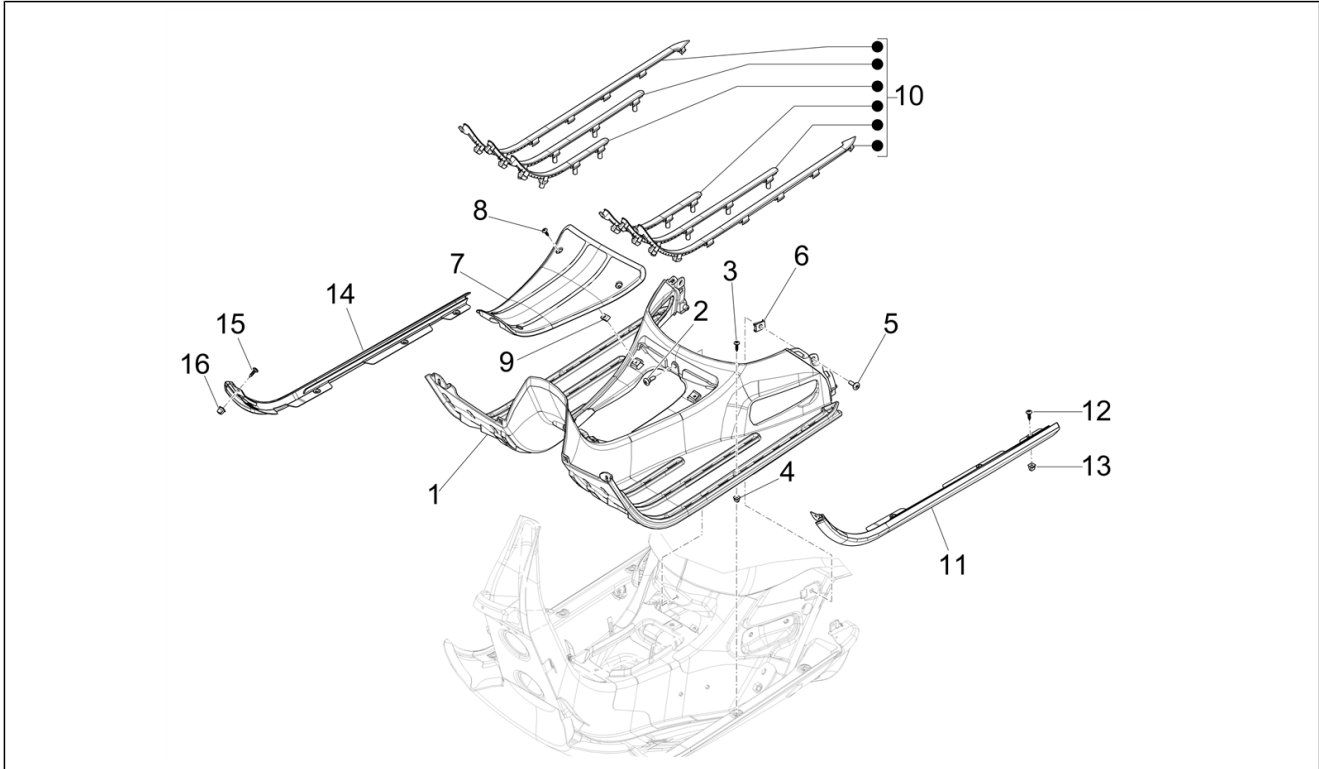

Group	Frame - Plastic parts - Coachwork
Code	02.31
Description	Central cover - Footrests
Service	1

Pos.	Code	Description	Qty	Variants
				Model version:Super Tech[Super Tech] Country:Canada Version[CANADA] Colour:G22 - Quartz gray[G22] Model version:Super Tech[Super Tech] Country:Canada Version[CANADA] Colour:G23 - Ice gray[G23] Model version:Super Tech[Super Tech] Country:Canada Version[CANADA] Colour:G22 - Quartz gray[G22] Model version:Super Tech[Super Tech] Country:USA Version[USA] Colour:G22 - Quartz gray[G22] Model version:Super Tech[Super Tech] Country:Canada Version[CANADA] Colour:G23 - Ice gray[G23] Model version:Super Tech[Super Tech] Country:Canada Version[CANADA] Colour:G23 - Ice gray[G23] Model version:Super Tech[Super Tech] Country:USA Version[USA] Colour:Matte blue 288/A[288/A] Model version:Super Tech[Super Tech] Country:Canada Version[CANADA]
11	1B00964600090	Left part footpeg	1	Colour:A11 - Orange Brick[A11] Model version:Super Sport[SUPER SPORT] Country:Canada Version[CANADA] Colour:B04 - WHITE[B04] Model version:Super Sport[SUPER SPORT] Country:Canada Version[CANADA] Colour:Technical grey 707/C[707/C] Model version:Super Sport[SUPER SPORT] Country:Canada Version[CANADA] Colour:Matt Black 99/C[99/C] Model version:Super Sport[SUPER SPORT] Country:Canada Version[CANADA] Colour:Green V03[V03] Model version:Super Sport[SUPER SPORT]