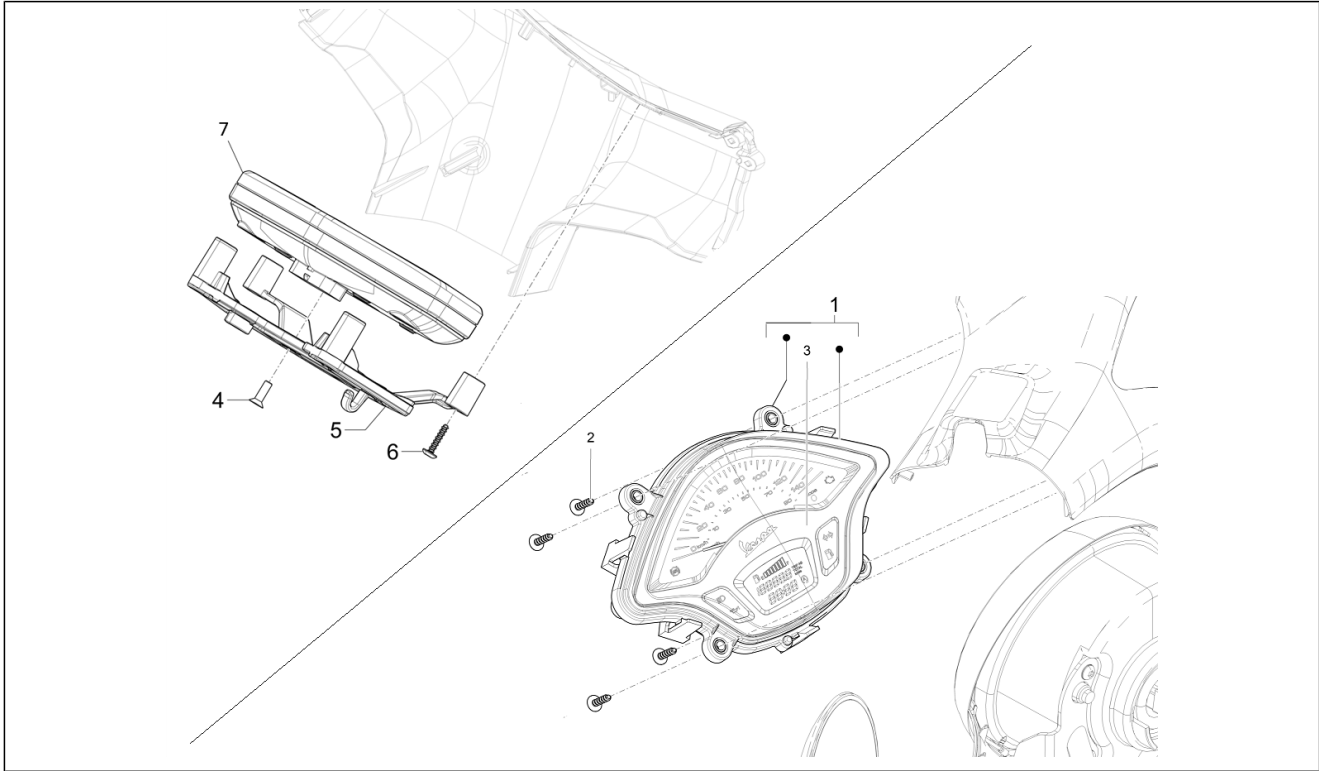

Group	Handlebars/Steering
Code	03.02
Description	Meter combination - Cruscotto
Service	1

Pos.	Code	Description	Qty	Variants
				Model version:Super Tech[Super Tech] Country:USA Version[USA] Colour:Matte blue 288/A[288/A] Model version:Super Tech[Super Tech] Country:Canada Version[CANADA]
7	1D003952	Instrument cluster	1	Colour:G22 - Quartz gray[G22] Model version:Super Tech[Super Tech] Country:USA Version[USA] Colour:G22 - Quartz gray[G22] Model version:Super Tech[Super Tech] Country:Canada Version[CANADA] Colour:G23 - Ice gray[G23] Model version:Super Tech[Super Tech] Country:Canada Version[CANADA] Colour:G23 - Ice gray[G23] Model version:Super Tech[Super Tech] Country:USA Version[USA] Colour:Matte blue 288/A[288/A] Model version:Super Tech[Super Tech] Country:Canada Version[CANADA]