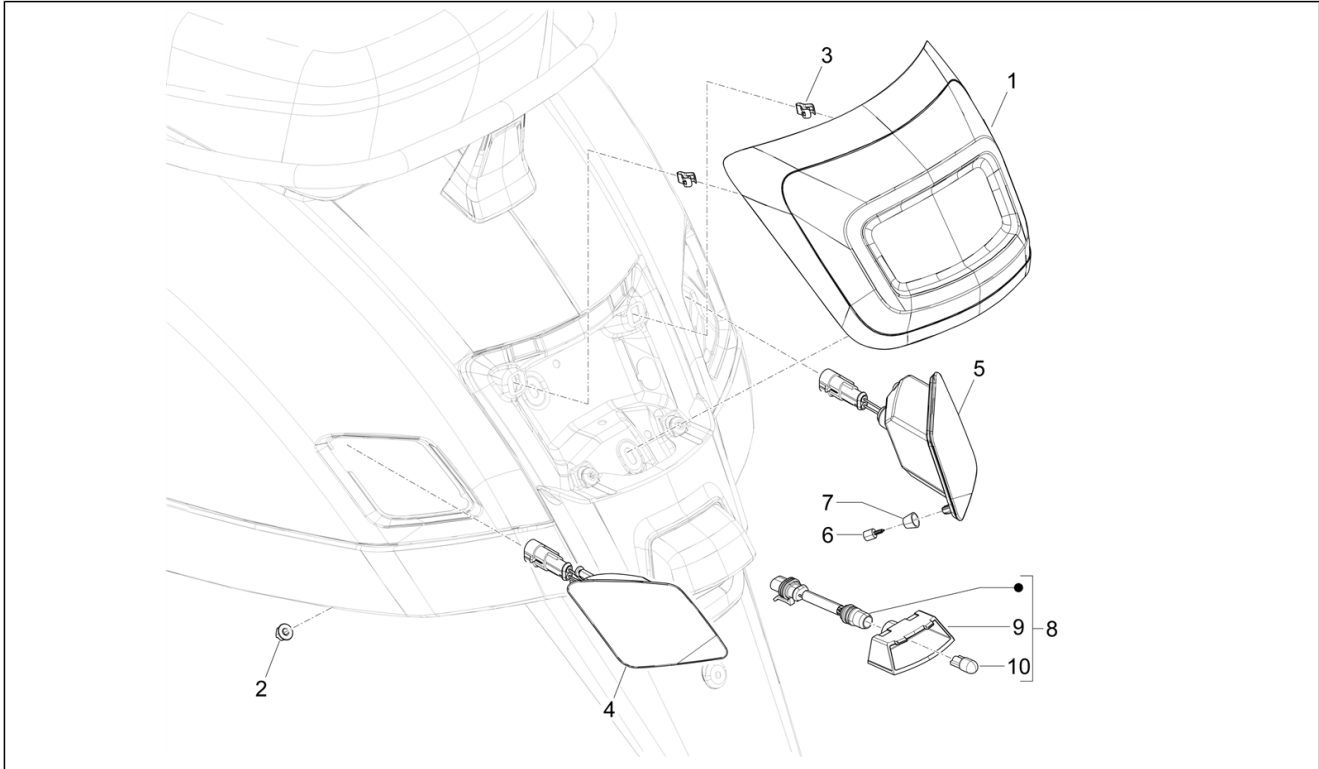

Group	Electrical system
Code	06.04
Description	Rear headlamps - Turn signal lamps
Service	1

Pos.	Code	Description	Qty	Variants
8	1D004451	Rear licence plate light	1	Colour:Matte blue 288/A[288/A] Model version:Super Tech[Super Tech] Country:USA Version[USA] Colour:G22 - Quartz gray[G22] Model version:Super Tech[Super Tech] Country:USA Version[USA] Colour:G23 - Ice gray[G23] Model version:Super Tech[Super Tech] Country:USA Version[USA] Colour:Matte blue 288/A[288/A] Model version:Super Tech[Super Tech] Country:Canada Version[CANADA] Colour:G22 - Quartz gray[G22] Model version:Super Tech[Super Tech] Country:Canada Version[CANADA] Colour:G23 - Ice gray[G23] Model version:Super Tech[Super Tech] Country:Canada Version[CANADA]
9	1D000314	Rear licence plate light	1	
10	2920225	12V-5W bulb	1