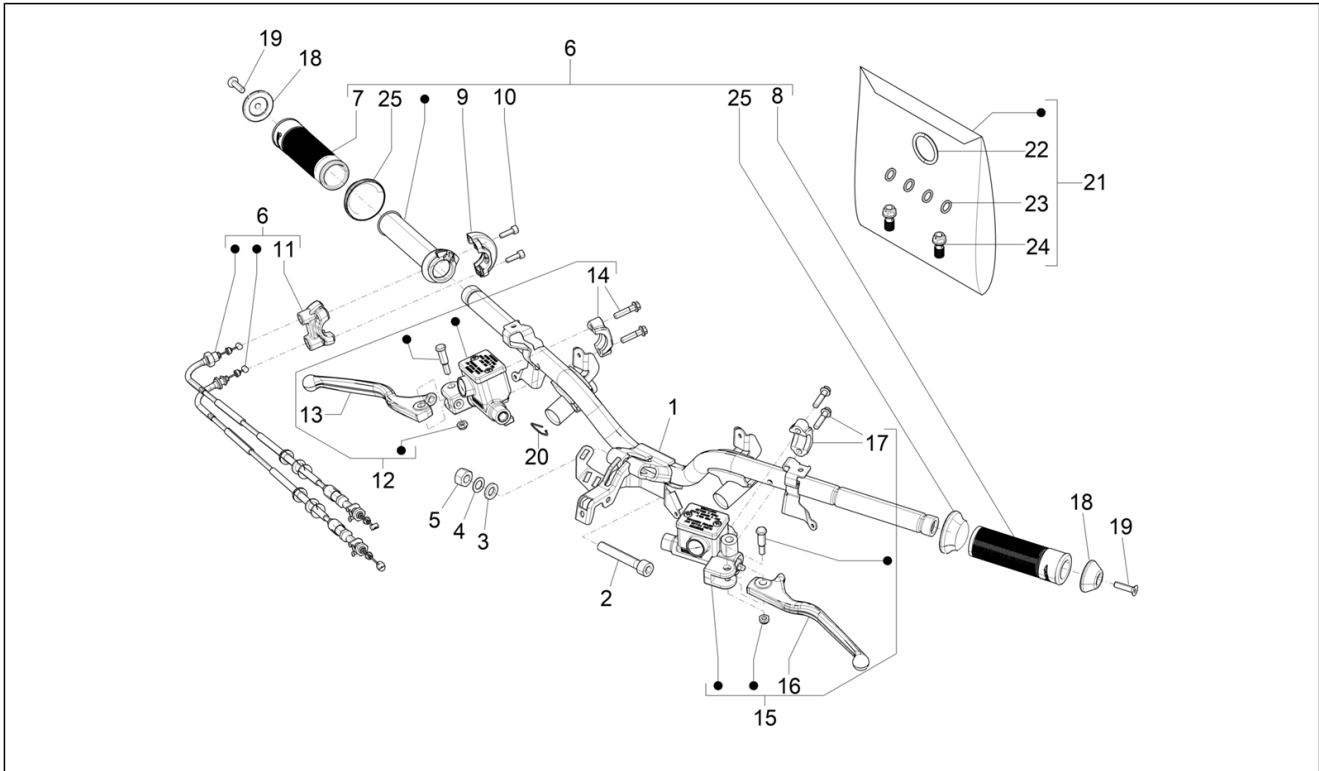

Group	Handlebars/Steering
Code	03.06
Description	Handlebars - Master cil.
Service	1

Pos.	Code	Description	Qty	Variants
				Model version:Super Version [Super] Country:USA Version[USA] Colour:A11 - Orange Brick[A11] Model version:Super Sport[SUPER SPORT] Country:USA Version[USA] Colour:A11 - Orange Brick[A11] Model version:Super Sport[SUPER SPORT] Country:Canada Version[CANADA] Colour:Green V03[V03] Model version:Super Sport[SUPER SPORT] Country:USA Version[USA] Colour:Green V03[V03] Model version:Super Sport[SUPER SPORT] Country:Canada Version[CANADA] Colour:B04 - WHITE[B04] Model version:Super Sport[SUPER SPORT] Country:USA Version[USA] Colour:B04 - WHITE[B04] Model version:Super Sport[SUPER SPORT] Country:Canada Version[CANADA] Colour:Technical grey 707/C[707/C] Model version:Super Sport[SUPER SPORT] Country:USA Version[USA] Colour:Technical grey 707/C[707/C] Model version:Super Sport[SUPER SPORT] Country:Canada Version[CANADA] Colour:Matt Black 99/C[99/C] Model version:Super Sport[SUPER SPORT] Country:USA Version[USA] Colour:Matt Black 99/C[99/C] Model version:Super Sport[SUPER SPORT] Country:Canada Version[CANADA] Colour:B04 - WHITE[B04] Model version:Super Version [Super] Country:USA Version[USA] Colour:90 - Black[90] Model version:Super Version [Super] Country:USA Version[USA]