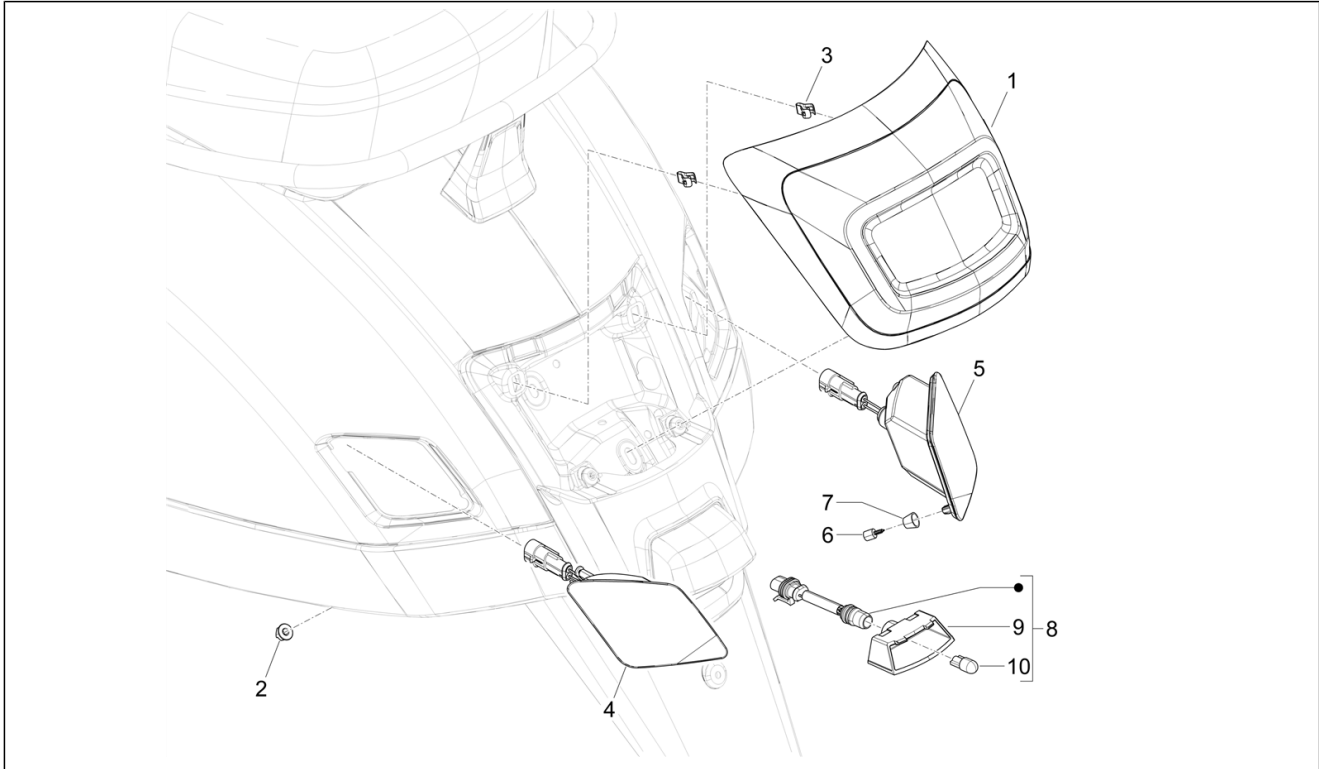

Group	Electrical system
Code	06.04
Description	Rear headlamps - Turn signal lamps
Service	1

Pos.	Code	Description	Qty	Variants
				Country:USA Version[USA] Colour:B04 - WHITE[B04] Model version:Super Version [Super] Country:USA Version[USA] Colour:90 - Black[90] Model version:Super Version [Super] Country:USA Version[USA] Colour:Dragon Red 894[894] Model version:Super Version [Super] Country:Canada Version[CANADA] Colour:G22 - Quartz gray[G22] Model version:Super Tech[Super Tech] Country:USA Version[USA] Colour:G22 - Quartz gray[G22] Model version:Super Tech[Super Tech] Country:Canada Version[CANADA] Colour:G23 - Ice gray[G23] Model version:Super Tech[Super Tech] Country:Canada Version[CANADA] Colour:G23 - Ice gray[G23] Model version:Super Tech[Super Tech] Country:USA Version[USA] Colour:Matte blue 288/A[288/A] Model version:Super Tech[Super Tech] Country:Canada Version[CANADA] Colour:Matt Black 99/C[99/C] Model version:Super Sport[SUPER SPORT] Country:USA Version[USA] Colour:90 - Black[90] Model version:Super Version [Super] Country:USA Version[USA] Colour:Beige Q01[Q01] Model version:Classic Version[Classic] Country:USA Version[USA] Colour:90 - Black[90] Model version:Super Version [Super] Country:Canada Version[CANADA]