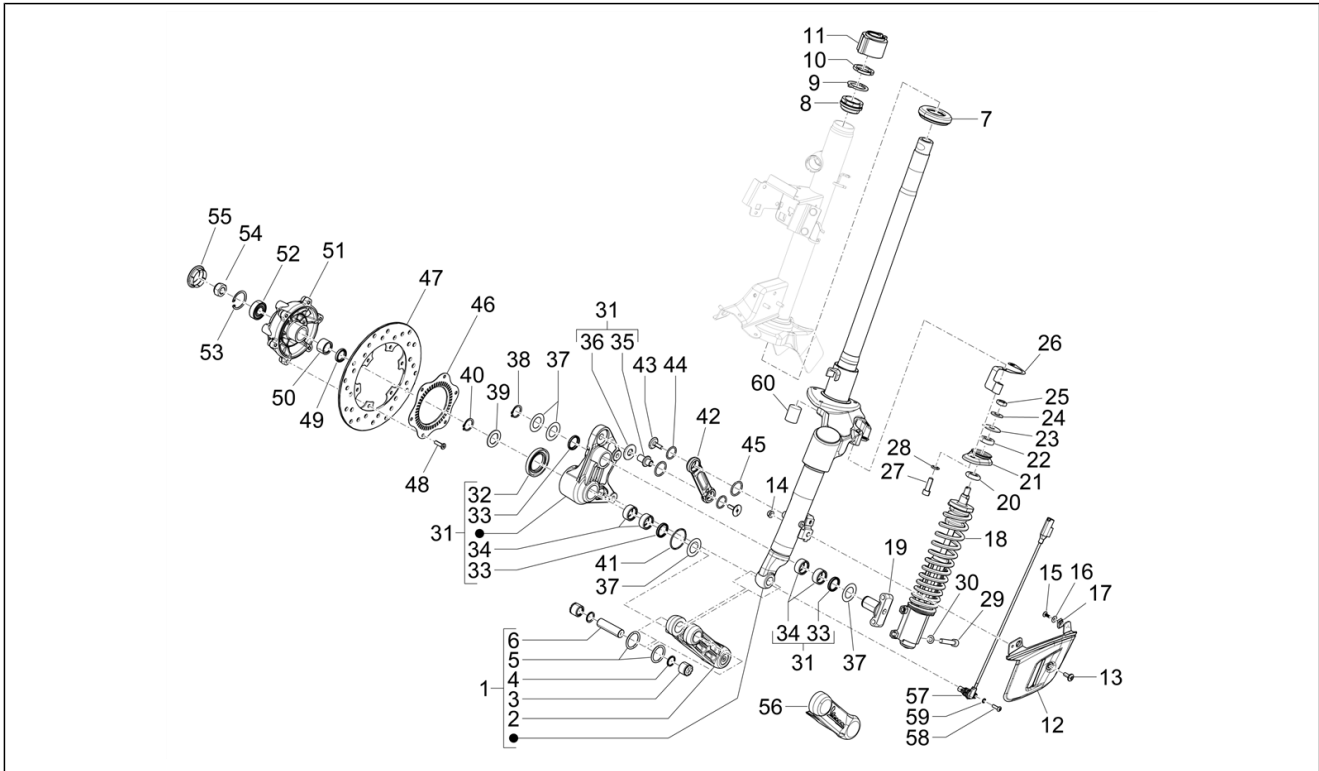

Group	Suspensions - Wheels
Code	04.02
Description	Fork/steering tube - Steering bearing unit
Service	1

Pos.	Code	Description	Qty	Variants
				Country:Canada Version[CANADA] Colour:G23 - Ice gray[G23] Model version:Super Tech[Super Tech] Country:Canada Version[CANADA] Colour:B04 - WHITE[B04] Model version:Super Sport[SUPER SPORT] Country:USA Version[USA] Colour:Technical grey 707/C[707/C] Country:USA Version[USA] Colour:Beige Q01[Q01] Model version:Classic Version[Classic] Country:USA Version[USA] Colour:A11 - Orange Brick[A11] Model version:Super Sport[SUPER SPORT] Country:USA Version[USA] Colour:Green V03[V03] Model version:Super Sport[SUPER SPORT] Country:USA Version[USA] Colour:Lattementa green 350/A[350/A] Model version:Classic Version[Classic] Country:USA Version[USA] Colour:98/A - Black Competition[98/A] Model version:Classic Version[Classic] Country:USA Version[USA] Colour:Matt Black 99/C[99/C] Model version:Super Sport[SUPER SPORT] Country:USA Version[USA] Colour:90 - Black[90] Model version:Super Version [Super] Country:USA Version[USA]
47	1C003293	Brake disc	1	
48	5A000656	Torx head cylinder head screw	6	
49	177443	Oil seal	1	
50	177442	Drawn cap	1	
51	1C006283	Front wheel hub	1