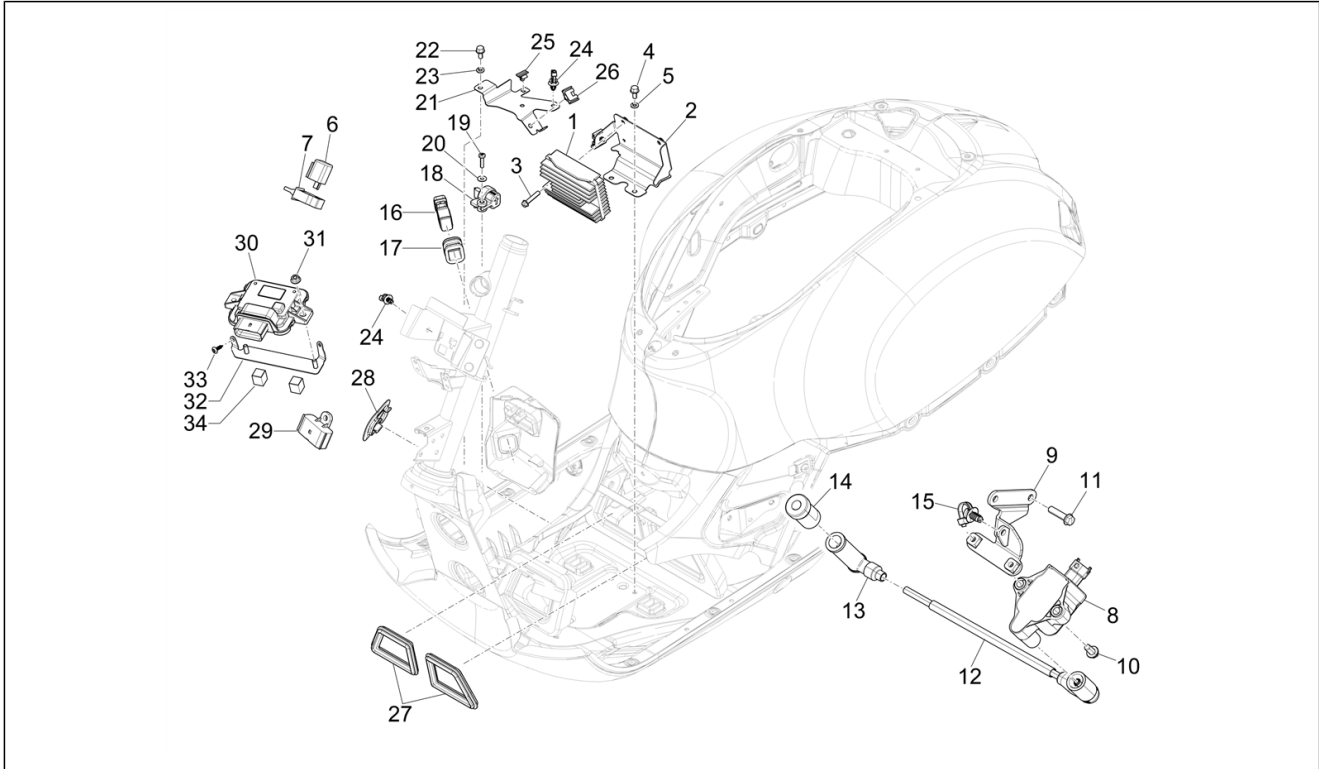

Group	Electrical system
Code	06.06
Description	Voltage Regulators - Electronic Control Units (ecu) - H.T. Coil
Service	1

Pos.	Code	Description	Qty	Variants
32	1B010436	Multimedia CPU fixing bracket	1	Country:USA Version[USA] Colour:B04 - WHITE[B04] Model version:Super Version [Super] Country:USA Version[USA] Colour:Dragon Red 894[894] Model version:Super Version [Super] Country:USA Version[USA] Colour:Matte blue 288/A[288/A] Model version:Super Tech[Super Tech] Country:USA Version[USA] Colour:G22 - Quartz gray[G22] Model version:Super Tech[Super Tech] Country:USA Version[USA] Colour:G23 - Ice gray[G23] Model version:Super Tech[Super Tech] Country:USA Version[USA] Colour:A11 - Orange Brick[A11] Model version:Super Sport[SUPER SPORT] Country:Canada Version[CANADA] Colour:B04 - WHITE[B04] Model version:Super Sport[SUPER SPORT] Country:Canada Version[CANADA] Colour:Technical grey 707/C[707/C] Model version:Super Sport[SUPER SPORT] Country:Canada Version[CANADA] Colour:Matt Black 99/C[99/C] Model version:Super Sport[SUPER SPORT] Country:Canada Version[CANADA] Colour:Green V03[V03] Model version:Super Sport[SUPER SPORT] Country:Canada Version[CANADA] Colour:Dragon Red 894[894] Model version:Super Version [Super] Country:Canada Version[CANADA] Colour:90 - Black[90] Model version:Super Version [Super] Country:Canada Version[CANADA]