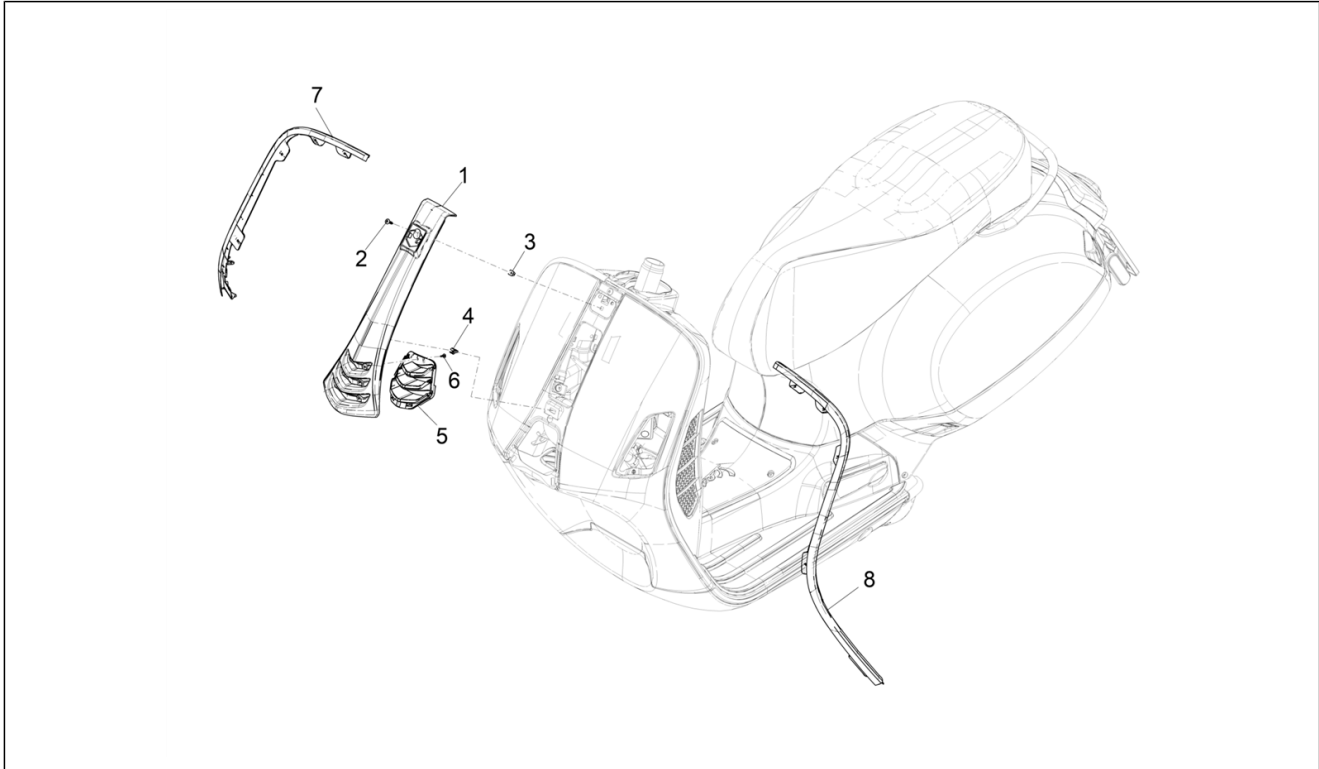

Group	Frame - Plastic parts - Coachwork
Code	02.26
Description	Front shield
Service	1

Pos.	Code	Description	Qty	Variants
1	1B009434000G22	Painted steering cover	1	Colour:G22 - Quartz gray[G22] Model version:Super Tech[Super Tech] Country:USA Version[USA] Colour:G22 - Quartz gray[G22] Model version:Super Tech[Super Tech] Country:Canada Version[CANADA] Colour:G22 - Quartz gray[G22] Model version:Super Tech[Super Tech] Country:USA Version[USA] Colour:G22 - Quartz gray[G22] Model version:Super Tech[Super Tech] Country:Canada Version[CANADA]
1	1B009434000G23	Painted steering cover	1	Colour:G23 - Ice gray[G23] Model version:Super Tech[Super Tech] Country:USA Version[USA] Colour:G23 - Ice gray[G23] Model version:Super Tech[Super Tech] Country:Canada Version[CANADA] Colour:G23 - Ice gray[G23] Model version:Super Tech[Super Tech] Country:Canada Version[CANADA] Colour:G23 - Ice gray[G23] Model version:Super Tech[Super Tech] Country:USA Version[USA]
1	1B009434000DY	Painted steering cover	1	Colour:Matte blue 288/A[288/A] Model version:Super Tech[Super Tech] Country:USA Version[USA] Colour:Matte blue 288/A[288/A] Model version:Super Tech[Super Tech] Country:Canada Version[CANADA] Colour:Matte blue 288/A[288/A] Model version:Super Tech[Super Tech] Country:Canada Version[CANADA]
1	1B009434000B04	Painted steering cover	1	Colour:B04 - WHITE[B04] Model version:Super Version [Super] Country:USA Version[USA] Colour:B04 - WHITE[B04]