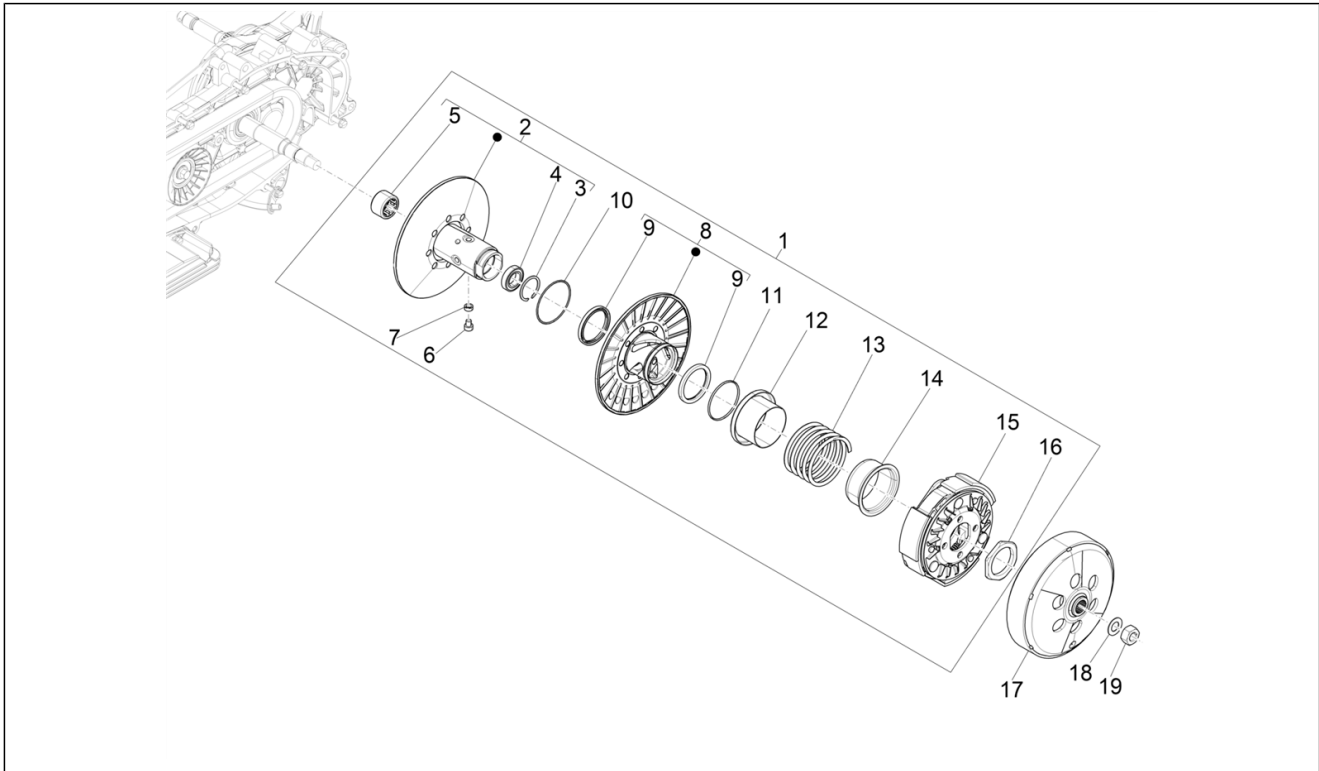

Group	Engine
Code	01.14
Description	Driven pulley
Service	1

Pos.	Code	Description	Qty	Variants
1	CM316301	Driven pulley complete with clutch	1	
2	1A013202	Sec. fixed sheave	1	
3	483226	Snap ring	1	
4	82518R	Roller cage 20x29x18	1	
5	82753R	Bearing 17x30x7	1	
6	1A013269	Guide pin	4	
7	1A013271	Roller	4	
8	1A013204	Sec.sliding sheave	1	
9	431089	Oil seal	2	
10	430585	Gasket	1	
11	855636	Gasket ring 50,52x1,78	1	
12	833674	Cup	1	
13	833673	Variator spring	1	
14	487936	Clutch side cap	1	
15	CM3117015	Centrifugal clutch assembly	1	
16	433232	Ring nut	1	
17	1A003991	Clutch drum	1	
18	274246	Flat washer 22x12,1x1	1	
19	486324	Nut M12x1.25	1