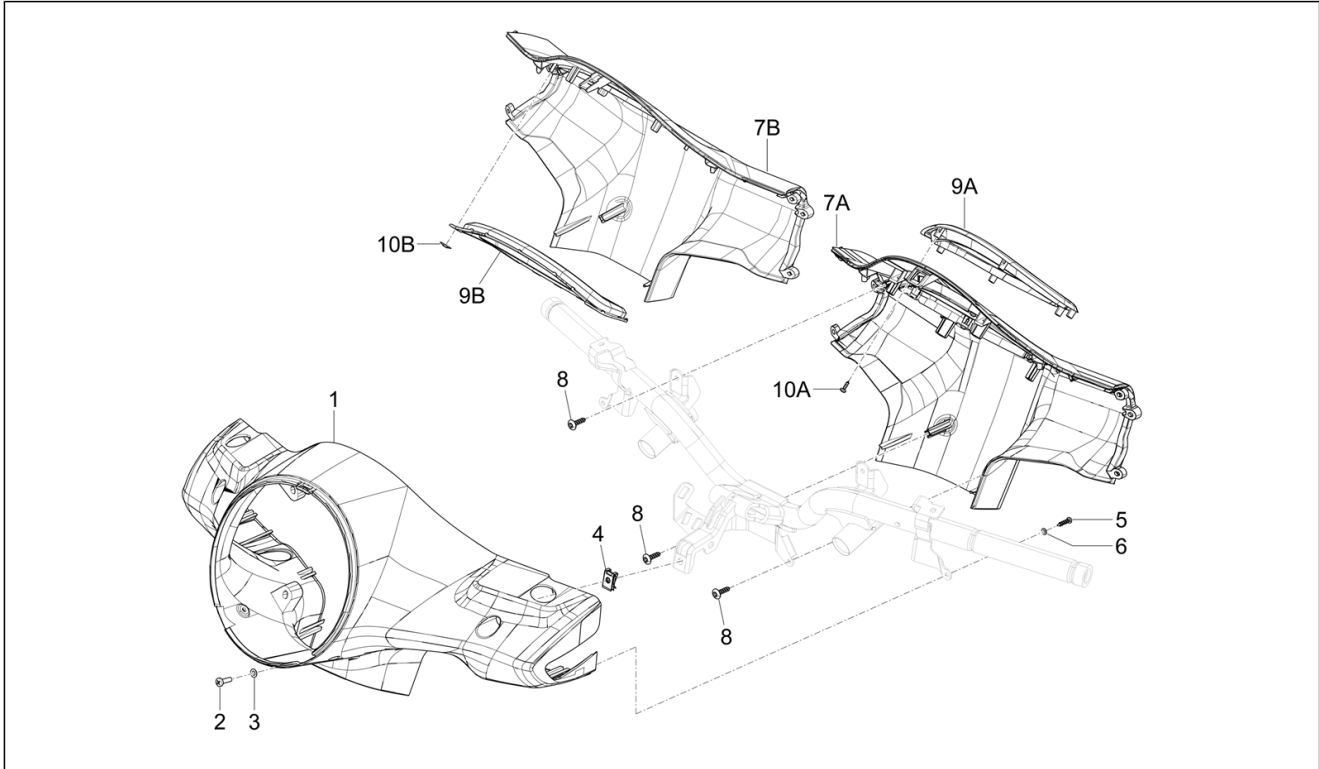

Group	Handlebars/Steering
Code	03.01
Description	Handlebars coverages
Service	1

Pos.	Code	Description	Qty	Variants
7B	1B011177000G22	Rear handlebar cover	1	Colour:G22 - Quartz gray[G22] Model version:Super Tech[Super Tech] Country:USA Version[USA] Colour:G22 - Quartz gray[G22] Model version:Super Tech[Super Tech] Country:Canada Version[CANADA]
7B	1B011177000G23	Rear handlebar cover	1	Colour:G23 - Ice gray[G23] Model version:Super Tech[Super Tech] Country:USA Version[USA] Colour:G23 - Ice gray[G23] Model version:Super Tech[Super Tech] Country:Canada Version[CANADA]
7B	1B011177000DY	Rear handlebar cover	1	Colour:Matte blue 288/A[288/A] Model version:Super Tech[Super Tech] Country:USA Version[USA] Colour:Matte blue 288/A[288/A] Model version:Super Tech[Super Tech] Country:Canada Version[CANADA]
7B	1B011177	Raw rear handlebar cover	1	Colour:Matte blue 288/A[288/A] Model version:Super Tech[Super Tech] Country:USA Version[USA] Colour:G22 - Quartz gray[G22] Model version:Super Tech[Super Tech] Country:USA Version[USA] Colour:G23 - Ice gray[G23] Model version:Super Tech[Super Tech] Country:USA Version[USA] Colour:Matte blue 288/A[288/A] Model version:Super Tech[Super Tech] Country:Canada Version[CANADA] Colour:G22 - Quartz gray[G22] Model version:Super Tech[Super Tech] Country:Canada Version[CANADA]
7B	1B009503000DY	Rear handlebar cover	1	Colour:Matte blue 288/A[288/A] Model version:Super Tech[Super Tech] Country:Canada Version[CANADA]