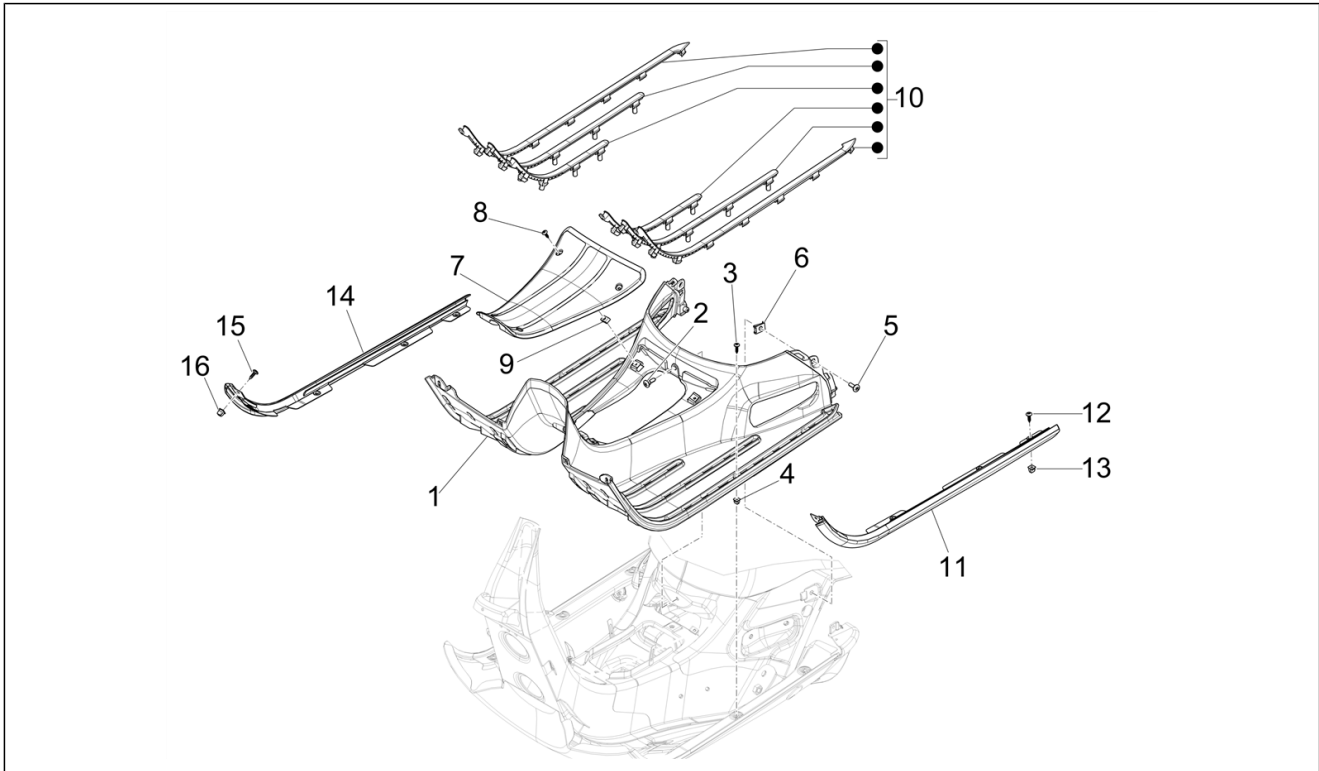

Group	Frame - Plastic parts - Coachwork
Code	02.31
Description	Central cover - Footrests
Service	1

Pos.	Code	Description	Qty	Variants
				Country:Canada Version[CANADA] Colour:90 - Black[90] Model version:Super Version [Super] Country:Canada Version[CANADA] Colour:B04 - WHITE[B04] Model version:Super Version [Super] Country:Canada Version[CANADA] Colour:Matte blue 288/A[288/A] Model version:Super Tech[Super Tech] Country:Canada Version[CANADA] Colour:G22 - Quartz gray[G22] Model version:Super Tech[Super Tech] Country:Canada Version[CANADA] Colour:G23 - Ice gray[G23] Model version:Super Tech[Super Tech] Country:Canada Version[CANADA] Colour:B04 - WHITE[B04] Model version:Super Sport[SUPER SPORT] Country:USA Version[USA] Colour:Technical grey 707/C[707/C] Country:USA Version[USA] Colour:A11 - Orange Brick[A11] Model version:Super Sport[SUPER SPORT] Country:USA Version[USA] Colour:Green V03[V03] Model version:Super Sport[SUPER SPORT] Country:USA Version[USA] Colour:B04 - WHITE[B04] Model version:Super Version [Super] Country:Canada Version[CANADA] Colour:Dragon Red 894[894] Model version:Super Version [Super] Country:USA Version[USA] Colour:A11 - Orange Brick[A11] Model version:Super Sport[SUPER SPORT] Country:USA Version[USA] Colour:A11 - Orange Brick[A11] Model version:Super Sport[SUPER SPORT]