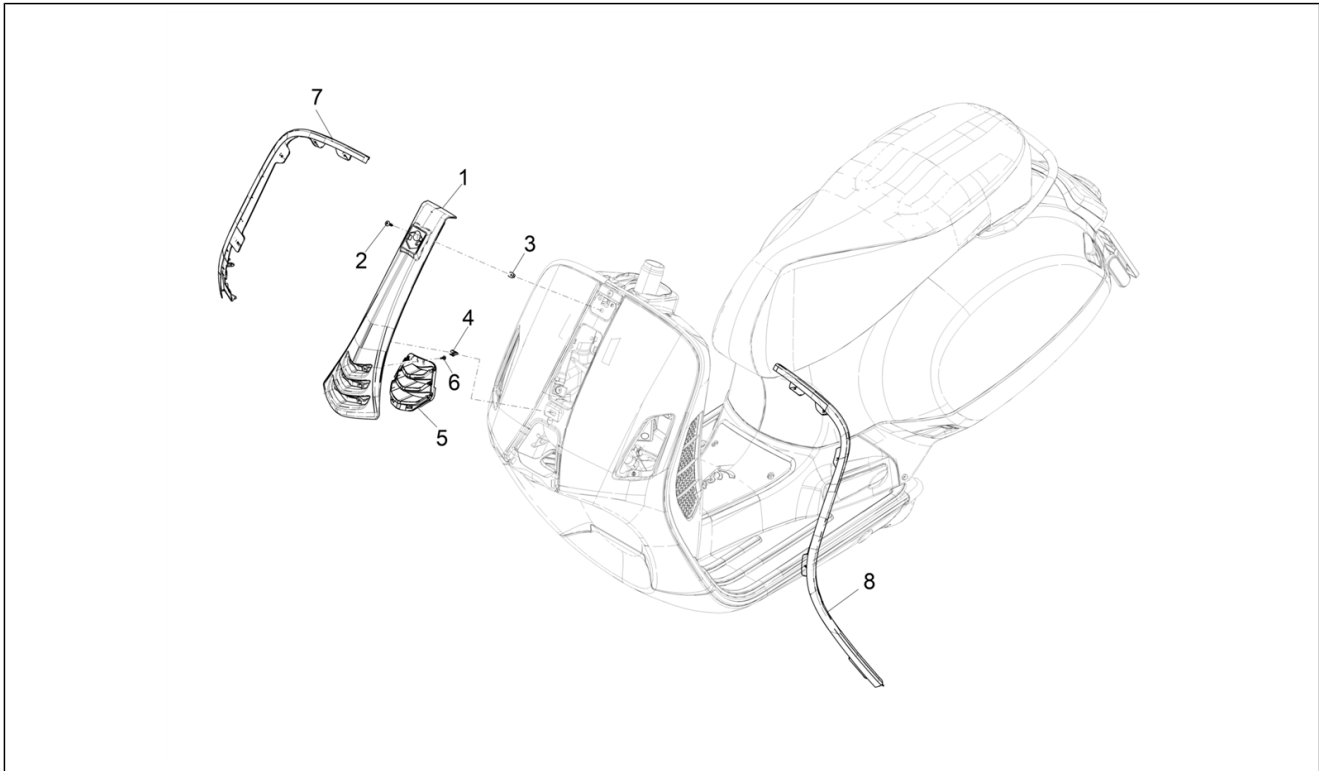

Group	Frame - Plastic parts - Coachwork
Code	02.26
Description	Front shield
Service	1

Pos.	Code	Description	Qty	Variants
				Model version:Super Sport[SUPER SPORT] Country:USA Version[USA] Colour:Matt Black 99/C[99/C] Model version:Super Sport[SUPER SPORT] Country:Canada Version[CANADA] Colour:Matt Black 99/C[99/C] Model version:Super Sport[SUPER SPORT] Country:USA Version[USA]
2	CM179101	Self-tapping screw	1	
3	157716	Expansion plug	1	
4	D9004468091	Gripper clip	3	
5	1B009431000V04	Steering cover grille	1	Colour:Matte blue 288/A[288/A] Model version:Super Tech[Super Tech] Country:USA Version[USA] Colour:G22 - Quartz gray[G22] Model version:Super Tech[Super Tech] Country:USA Version[USA] Colour:G23 - Ice gray[G23] Model version:Super Tech[Super Tech] Country:USA Version[USA] Colour:Matte blue 288/A[288/A] Model version:Super Tech[Super Tech] Country:Canada Version[CANADA] Colour:G22 - Quartz gray[G22] Model version:Super Tech[Super Tech] Country:Canada Version[CANADA] Colour:G23 - Ice gray[G23] Model version:Super Tech[Super Tech] Country:Canada Version[CANADA] Colour:G22 - Quartz gray[G22] Model version:Super Tech[Super Tech] Country:USA Version[USA] Colour:G22 - Quartz gray[G22] Model version:Super Tech[Super Tech] Country:Canada Version[CANADA] Colour:G23 - Ice gray[G23]