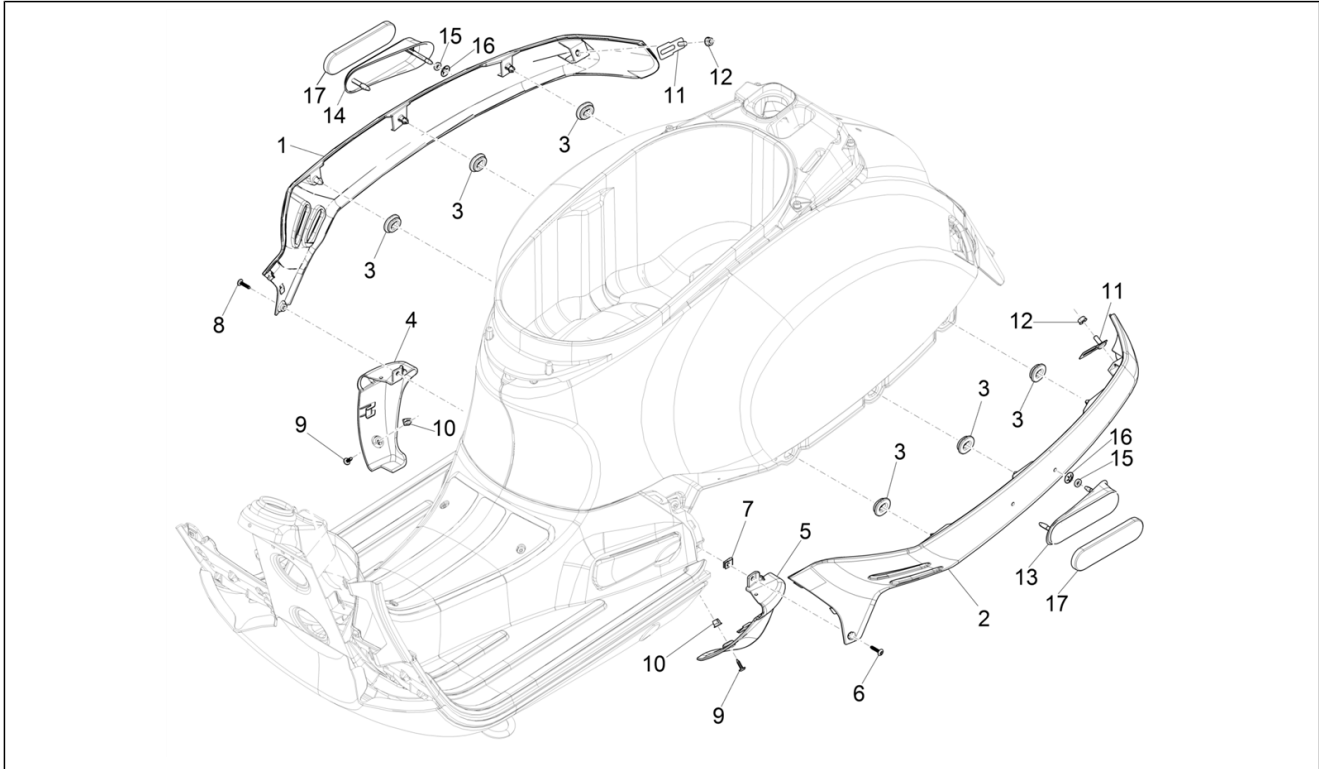

Group	Frame - Plastic parts - Coachwork
Code	02.32
Description	Side cover - Spoiler
Service	1

Pos.	Code	Description	Qty	Variants
				Model version:Super Tech[Super Tech] Country:USA Version[USA] Colour:G22 - Quartz gray[G22] Model version:Super Tech[Super Tech] Country:Canada Version[CANADA]
2	1B009632000R7	Left side cover	1	Colour:Dragon Red 894[894] Model version:Super Version [Super] Country:USA Version[USA] Colour:Dragon Red 894[894] Model version:Super Version [Super] Country:Canada Version[CANADA] Colour:Dragon Red 894[894] Model version:Super Version [Super] Country:USA Version[USA] Colour:Dragon Red 894[894] Model version:Super Version [Super] Country:Canada Version[CANADA]
2	1B00963200090	Left side cover	1	Colour:90 - Black[90] Model version:Super Version [Super] Country:Canada Version[CANADA] Colour:90 - Black[90] Model version:Super Version [Super] Country:USA Version[USA] Colour:90 - Black[90] Model version:Super Version [Super] Country:USA Version[USA] Colour:90 - Black[90] Model version:Super Version [Super] Country:Canada Version[CANADA]
2	1B009632000XN2	Left side cover	1	Colour:98/A - Black Competition[98/A] Model version:Classic Version[Classic] Country:USA Version[USA]
2	1B009632000Q01	Left side cover	1	Colour:Beige Q01[Q01] Model version:Classic Version[Classic] Country:Canada Version[CANADA] Colour:Beige Q01[Q01]