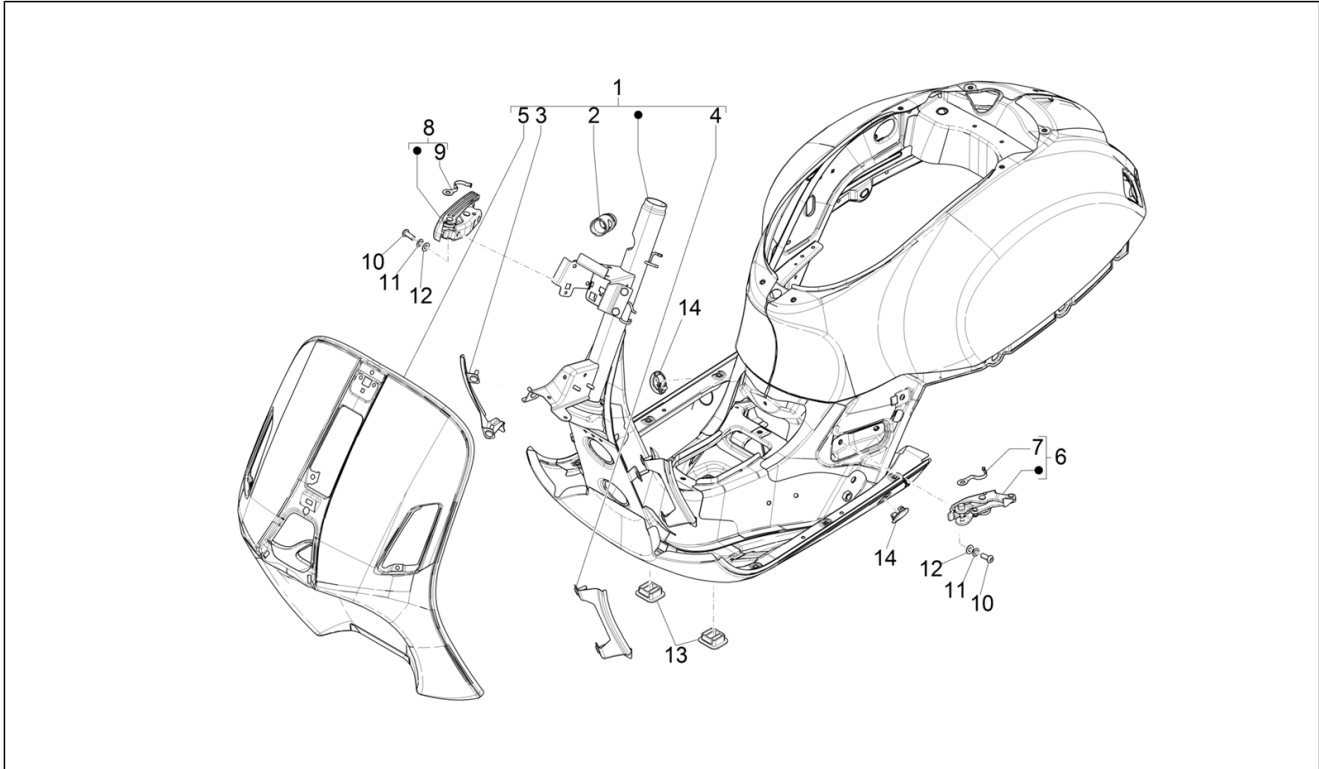

Group	Frame - Plastic parts - Coachwork
Code	02.01
Description	Frame/bodywork
Service	1

Pos.	Code	Description	Qty	Variants
				Model version:Super Version [Super] Country:Canada Version[CANADA]
8	CM017204	Complete right footrest	1	Colour:A11 - Orange Brick[A11] Model version:Super Sport[SUPER SPORT] Country:Canada Version[CANADA] Colour:B04 - WHITE[B04] Model version:Super Sport[SUPER SPORT] Country:Canada Version[CANADA] Colour:Technical grey 707/C[707/C] Model version:Super Sport[SUPER SPORT] Country:Canada Version[CANADA] Colour:Matt Black 99/C[99/C] Model version:Super Sport[SUPER SPORT] Country:Canada Version[CANADA] Colour:Green V03[V03] Model version:Super Sport[SUPER SPORT] Country:Canada Version[CANADA] Colour:B04 - WHITE[B04] Model version:Super Sport[SUPER SPORT] Country:USA Version[USA] Colour:Technical grey 707/C[707/C] Country:USA Version[USA] Colour:A11 - Orange Brick[A11] Model version:Super Sport[SUPER SPORT] Country:USA Version[USA] Colour:Green V03[V03] Model version:Super Sport[SUPER SPORT] Country:USA Version[USA] Colour:A11 - Orange Brick[A11] Model version:Super Sport[SUPER SPORT] Country:USA Version[USA] Colour:A11 - Orange Brick[A11] Model version:Super Sport[SUPER SPORT] Country:Canada Version[CANADA] Colour:Green V03[V03] Model version:Super Sport[SUPER SPORT] Country:USA Version[USA]