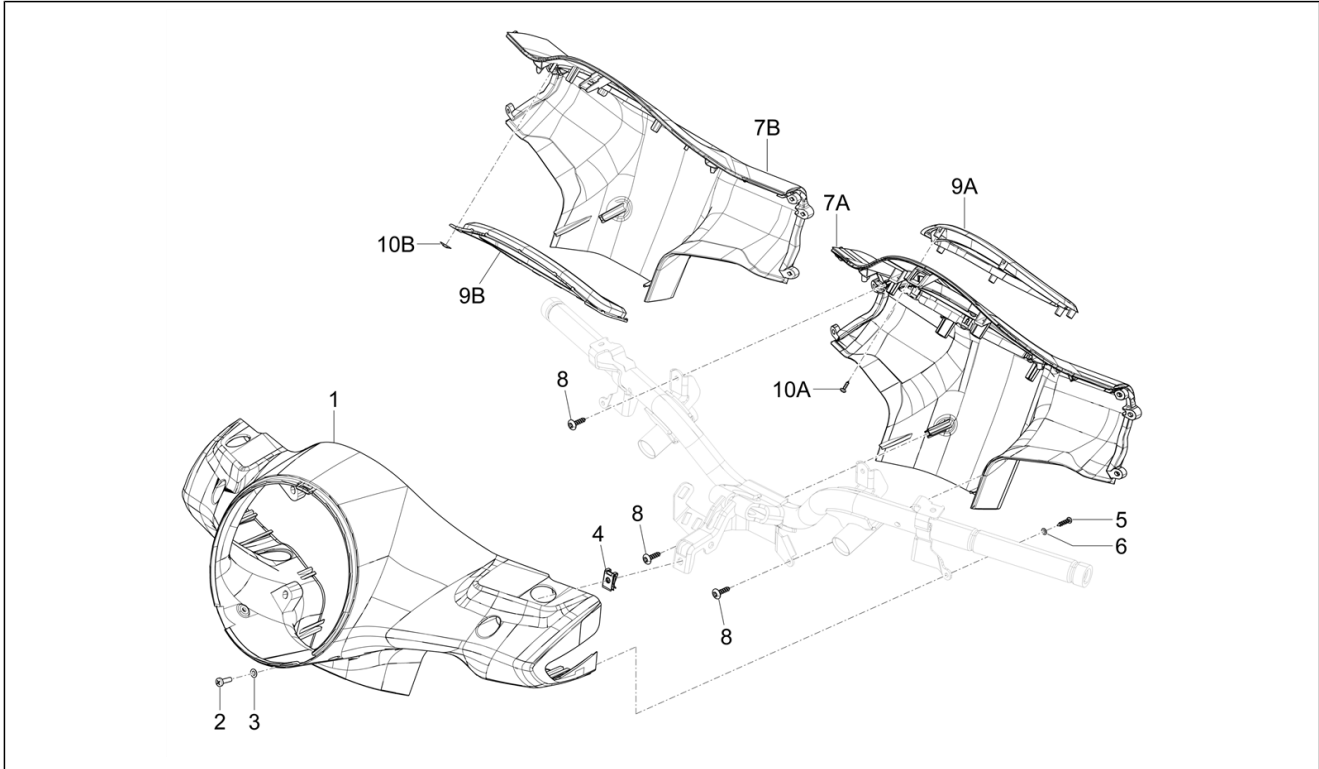

Group	Handlebars/Steering
Code	03.01
Description	Handlebars coverages
Service	1

Pos.	Code	Description	Qty	Variants
7A	1B011176000NV	Rear handlebar cover	1	Colour:Matt Black 99/C[99/C] Model version:Super Sport[SUPER SPORT] Country:Canada Version[CANADA] Colour:Matt Black 99/C[99/C] Model version:Super Sport[SUPER SPORT] Country:USA Version[USA] Colour:Matt Black 99/C[99/C] Model version:Super Sport[SUPER SPORT] Country:Canada Version[CANADA] Colour:Matt Black 99/C[99/C] Model version:Super Sport[SUPER SPORT] Country:USA Version[USA]
7A	1B011176	Raw rear handlebar cover	1	
7A	1B009641000Q01	Rear handlebar cover	1	Colour:Beige Q01[Q01] Model version:Classic Version[Classic] Country:USA Version[USA]
7A	1B009641000VK	Rear handlebar cover	1	Colour:Lattementa green 350/A[350/A] Model version:Classic Version[Classic] Country:USA Version[USA]
7A	1B009641000XN2	Rear handlebar cover	1	Colour:98/A - Black Competition[98/A] Model version:Classic Version[Classic] Country:USA Version[USA]
7A	1B009641000R7	Rear handlebar cover	1	Colour:Dragon Red 894[894] Model version:Super Version [Super] Country:USA Version[USA] Colour:Dragon Red 894[894] Model version:Super Version [Super] Country:Canada Version[CANADA]
7A	1B00964100090	Rear handlebar cover	1	Colour:90 - Black[90] Model version:Super Version [Super] Country:USA Version[USA] Colour:90 - Black[90] Model version:Super Version [Super] Country:Canada Version[CANADA]
7A	1B009641000A11	Rear handlebar cover	1	Colour:A11 - Orange Brick[A11]