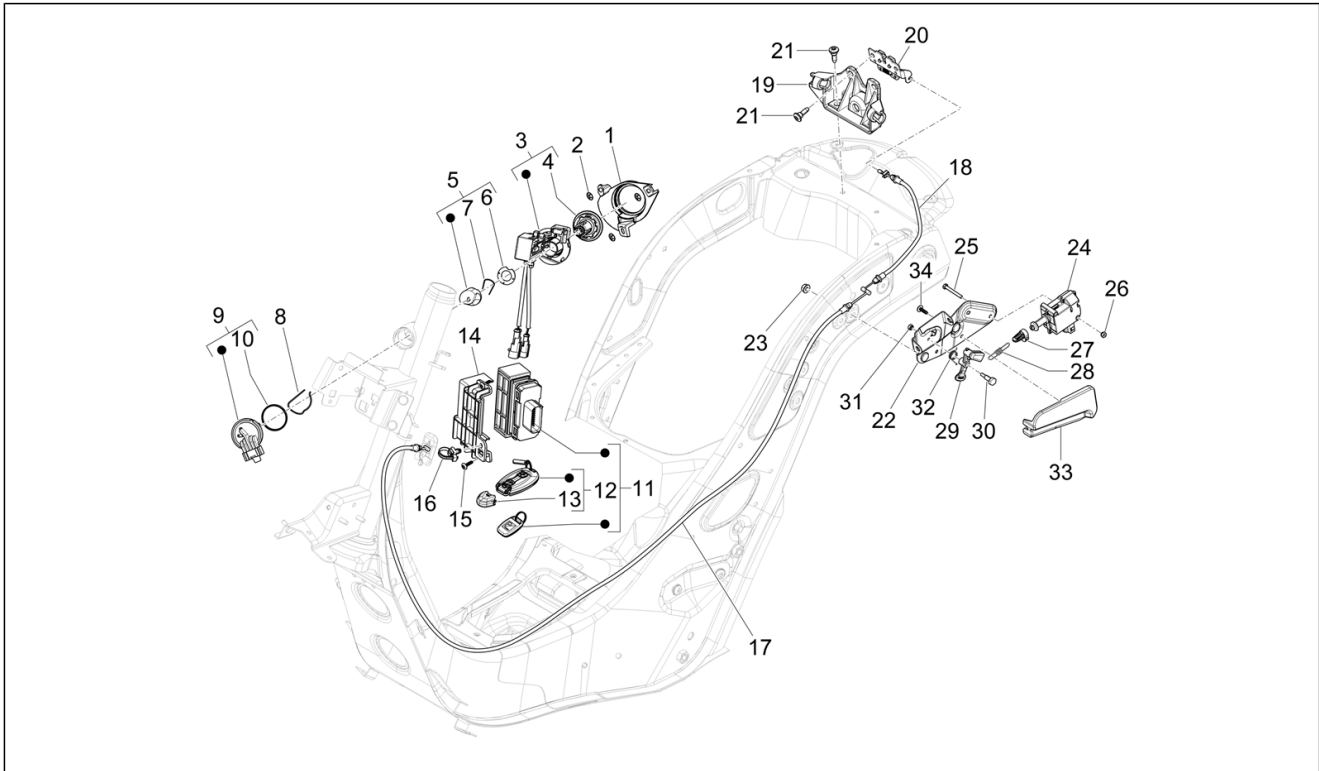

Group	Frame - Plastic parts - Coachwork
Code	02.46
Description	Locks
Service	1

Pos.	Code	Description	Qty	Variants
1	1B009616	Keyless plate	1	
2	181351	Spring plate	3	
3	1D003123	Keyless lock components	1	
4	1B007097	Lock cylinder	1	
5	1B006291	Complete lock block	1	
6	298594	Flat washer	1	
7	298838	Cylinder retainer spring	1	
8	253937	Spring	1	
9	1D004025	Switch	1	
10	177408	O-ring	1	
11	1D004582	Kit of complete keyless	1	
12	1D004096	Keyless radiotransmitter	1	
13	1D004427	Cover for remote control	1	
14	1B009808	Control unit fixing plate	1	
15	CM180701	Self tapping screw D4x16	2	
16	1D001143	Wiring clip	1	
17	CM012813	Seat emergency opening transmission	1	
18	CM012811	Saddle cable	1	
19	577456	Bracket	1	
20	CM023703	Lock	1	
21	CM179201	Torx head cylinder head screw M6x22	4	
22	577471	Plate	1	
23	241936	Self locking nut M6	2	
24	1D002276R	Saddle opener actuator	1	
25	584121	Hexagonal-head screw	2	
26	577620	Self locking nut	2	
27	577128	Connection	1	
28	620415	Spring	1