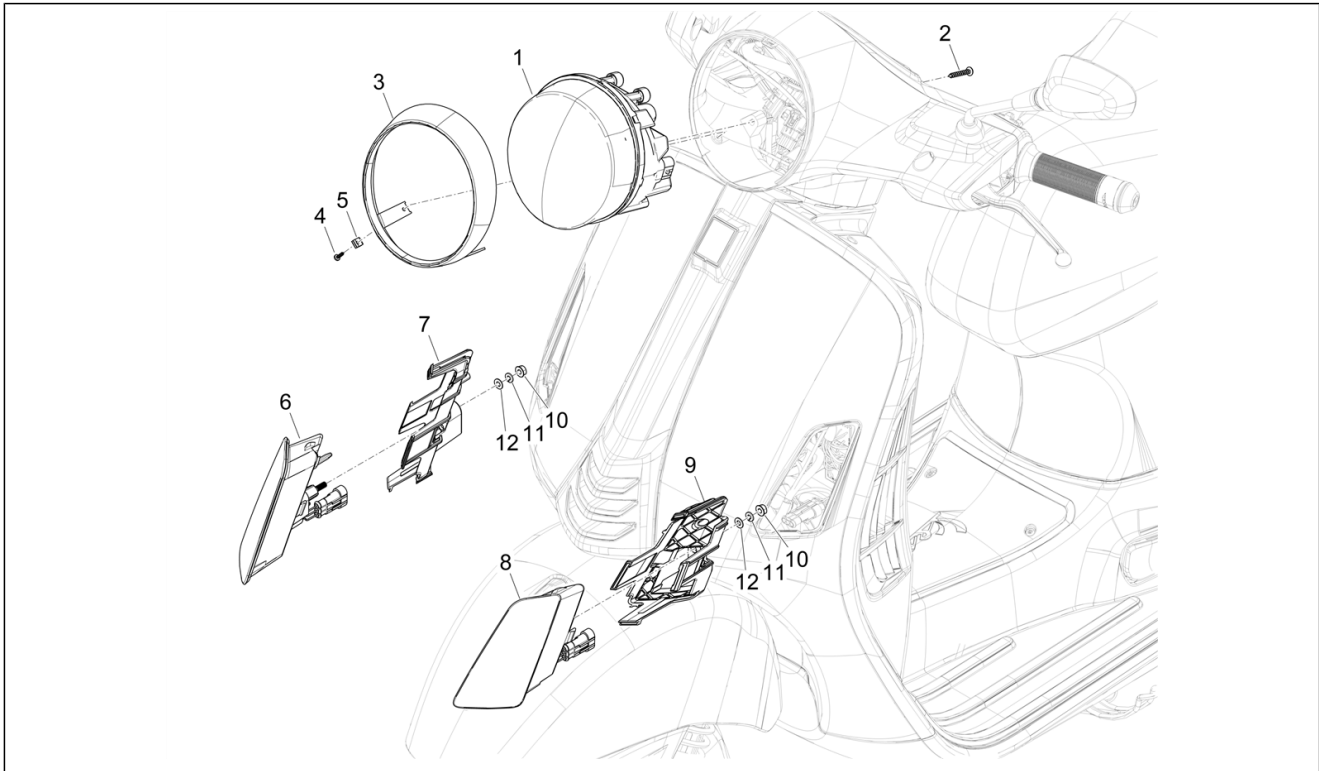

Group	Electrical system
Code	06.03
Description	Front headlamps - Turn signal lamps
Service	1

Pos.	Code	Description	Qty	Variants
				Model version:Classic Version[Classic] Country:USA Version[USA] Colour:98/A - Black Competition[98/A] Model version:Classic Version[Classic] Country:USA Version[USA] Colour:B04 - WHITE[B04] Model version:Super Version [Super] Country:USA Version[USA] Colour:90 - Black[90] Model version:Super Version [Super] Country:USA Version[USA] Colour:Dragon Red 894[894] Model version:Super Version [Super] Country:Canada Version[CANADA] Colour:90 - Black[90] Model version:Super Version [Super] Country:USA Version[USA] Colour:Beige Q01[Q01] Model version:Classic Version[Classic] Country:USA Version[USA] Colour:90 - Black[90] Model version:Super Version [Super] Country:Canada Version[CANADA]
3	1B00966100090	Headlight frame	1	Colour:A11 - Orange Brick[A11] Model version:Super Sport[SUPER SPORT] Country:Canada Version[CANADA] Colour:B04 - WHITE[B04] Model version:Super Sport[SUPER SPORT] Country:Canada Version[CANADA] Colour:Technical grey 707/C[707/C] Model version:Super Sport[SUPER SPORT] Country:Canada Version[CANADA] Colour:Matt Black 99/C[99/C] Model version:Super Sport[SUPER SPORT] Country:Canada Version[CANADA] Colour:Green V03[V03] Model version:Super Sport[SUPER SPORT]