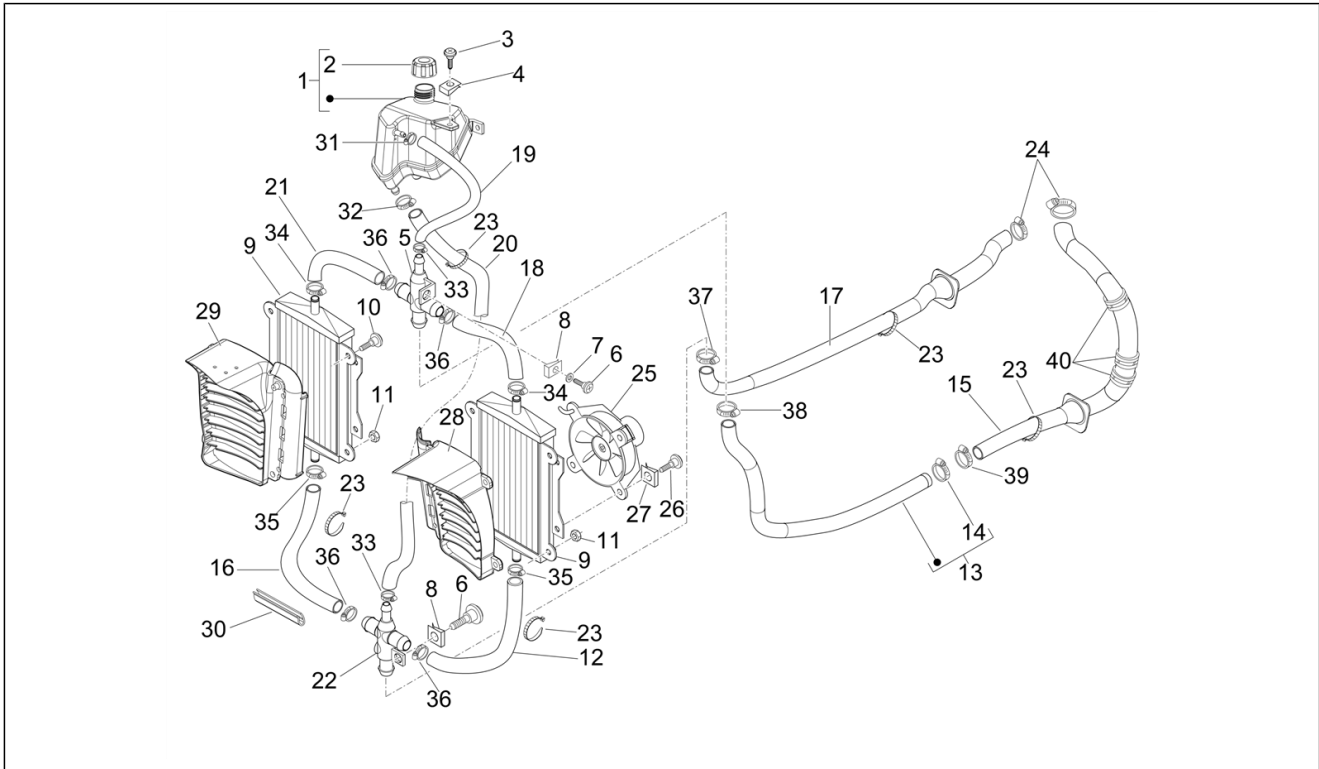

Group	Frame - Plastic parts - Coachwork
Code	02.55
Description	Cooling system
Service	1

Pos.	Code	Description	Qty	Variants
29	622839	Right air duct	1	
30	CM077703	Guard	1	
31	CM0019026	Hose clamp	1	
32	CM001904	Hose clamp	1	
33	CM226913	Spring clamp 18/12	2	
34	CM001905	Hose clamp	2	
35	CM226912	Spring clamp 21/12	2	
36	CM226910	Spring clamp 24/12	4	
37	CM226914	Spring clamp 26/12	1	
38	CM226911	Spring clamp 26/12	1	
39	CM226915	Spring clamp 28/12	1	
40	CM006903	Pipes/cables retainer spring	3