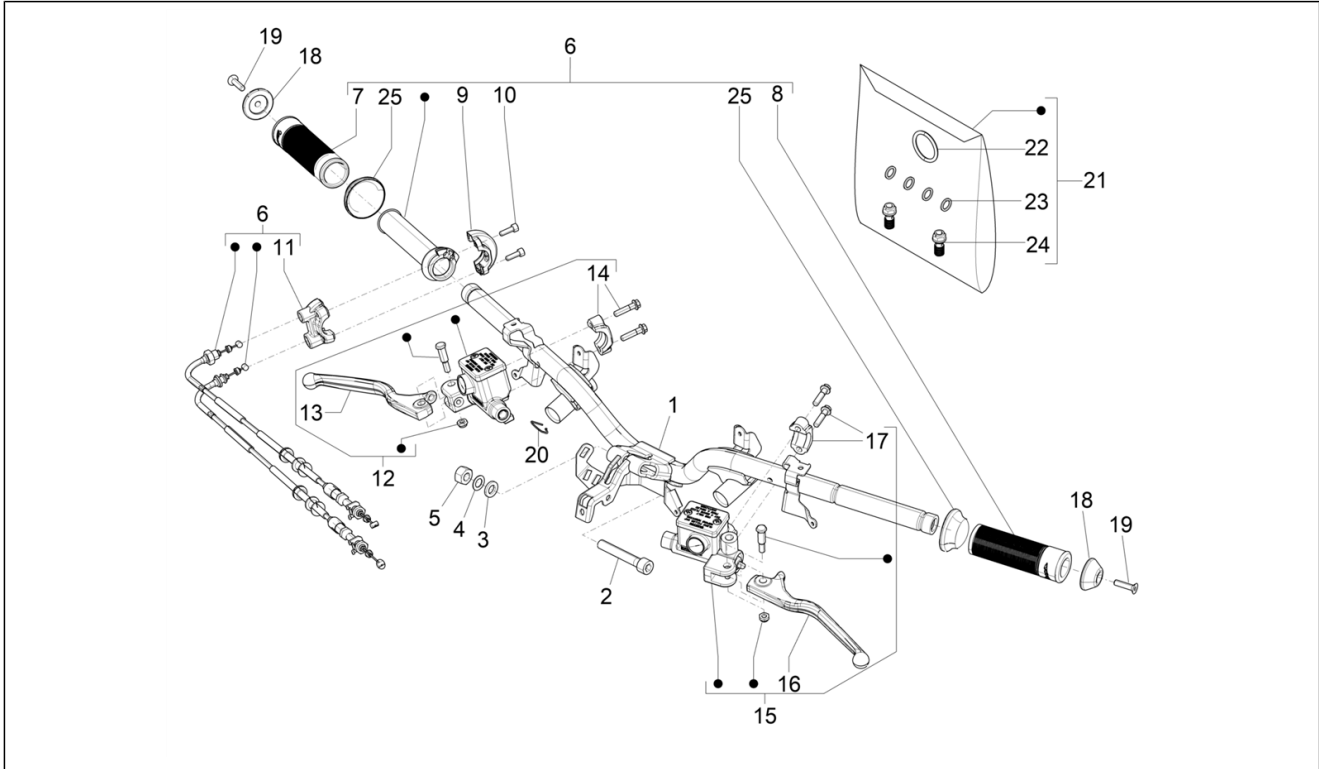

Group	Handlebars/Steering
Code	03.06
Description	Handlebars - Master cil.
Service	1

Pos.	Code	Description	Qty	Variants
				Colour:98/A - Black Competition[98/A] Model version:Classic Version[Classic] Country:USA Version[USA] Colour:Beige Q01[Q01] Model version:Classic Version[Classic] Country:USA Version[USA]
8	CM3275020000C	Grip, l.h.	1	Colour:B04 - WHITE[B04] Model version:Super Version [Super] Country:USA Version[USA] Colour:Dragon Red 894[894] Model version:Super Version [Super] Country:USA Version[USA] Colour:Matte blue 288/A[288/A] Model version:Super Tech[Super Tech] Country:USA Version[USA] Colour:G22 - Quartz gray[G22] Model version:Super Tech[Super Tech] Country:USA Version[USA] Colour:G23 - Ice gray[G23] Model version:Super Tech[Super Tech] Country:USA Version[USA] Colour:A11 - Orange Brick[A11] Model version:Super Sport[SUPER SPORT] Country:Canada Version[CANADA] Colour:B04 - WHITE[B04] Model version:Super Sport[SUPER SPORT] Country:Canada Version[CANADA] Colour:Technical grey 707/C[707/C] Model version:Super Sport[SUPER SPORT] Country:Canada Version[CANADA] Colour:Matt Black 99/C[99/C] Model version:Super Sport[SUPER SPORT] Country:Canada Version[CANADA] Colour:Green V03[V03] Model version:Super Sport[SUPER SPORT] Country:Canada Version[CANADA] Colour:Dragon Red 894[894]