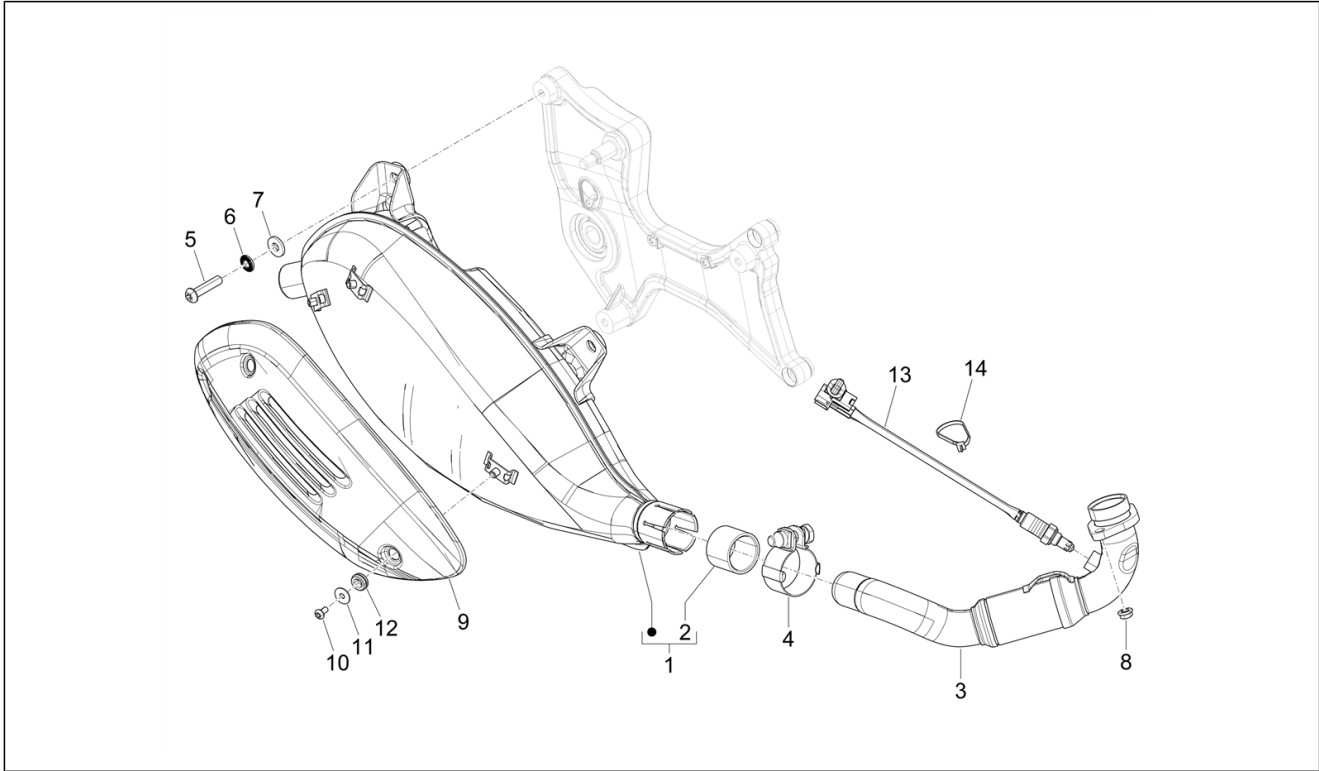

Group	Engine
Code	01.42
Description	Silencer
Service	1

Pos.	Code	Description	Qty	Variants
				Colour:Green V03[V03] Model version:Super Sport[SUPER SPORT] Country:Canada Version[CANADA] Colour:Beige Q01[Q01] Model version:Classic Version[Classic] Country:Canada Version[CANADA] Colour:Lattementa green 350/A[350/A] Model version:Classic Version[Classic] Country:Canada Version[CANADA] Colour:Dragon Red 894[894] Model version:Super Version [Super] Country:Canada Version[CANADA] Colour:98/A - Black Competition[98/A] Model version:Classic Version[Classic] Country:Canada Version[CANADA] Colour:90 - Black[90] Model version:Super Version [Super] Country:Canada Version[CANADA] Colour:B04 - WHITE[B04] Model version:Super Version [Super] Country:Canada Version[CANADA] Colour:Matte blue 288/A[288/A] Model version:Super Tech[Super Tech] Country:Canada Version[CANADA] Colour:G22 - Quartz gray[G22] Model version:Super Tech[Super Tech] Country:Canada Version[CANADA] Colour:G23 - Ice gray[G23] Model version:Super Tech[Super Tech] Country:Canada Version[CANADA] Colour:B04 - WHITE[B04] Model version:Super Sport[SUPER SPORT] Country:USA Version[USA] Colour:Technical grey 707/C[707/C] Country:USA Version[USA] Colour:Beige Q01[Q01] Model version:Classic Version[Classic] Country:USA Version[USA]