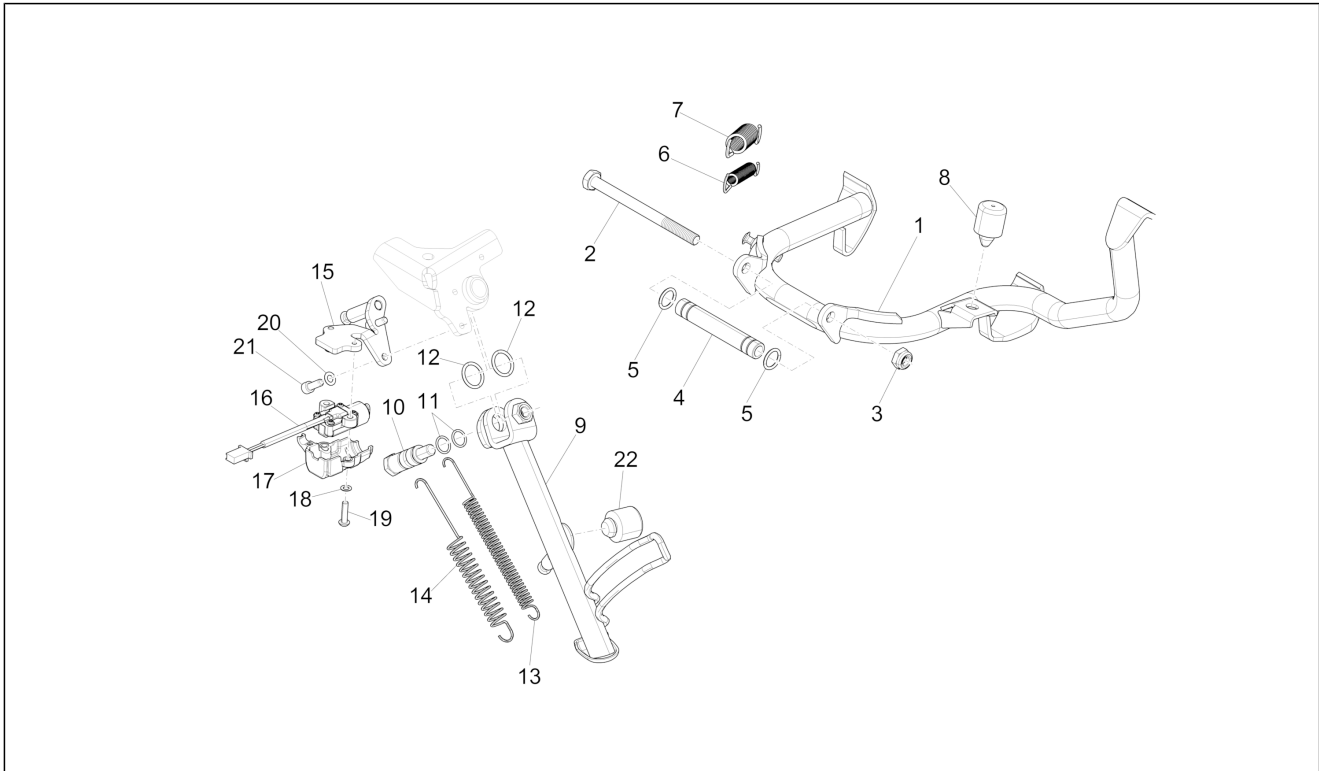

Group	Frame - Plastic parts - Coachwork
Code	02.25
Description	Stand/s
Service	1

Pos.	Code	Description	Qty	Variants
1	1C003936	Centre stand with U.P.	1	
2	030115	Hexagon head screw M10x130	1	
3	002440	Self locking nut M10-6H (CH17)	1	
4	1C004537	Spacer	1	
5	273754	O-ring	2	
6	582850	Internal lateral stand spring	1	
7	582851	Lateral stand spring	1	
8	1C002702	Stop buffer	1	
9	1C003398	Side Stand with i.p.	1	
10	1C007151	Stand pin	1	
11	434947	O-ring 12,42x1	2	
12	191189	Gasket	2	
13	599561	Spring	1	
14	295789	Spring	1	
15	1C000368	Support bracket sensor	1	
16	642559	Side stand switch	1	
17	1C000518	Guard	1	
18	016343	Washer	2	
19	B016808	Covex head screw with torx M5x20	2	
20	006976	Spring washer 12x6,4x0,5	2	
21	1C003707	Countersunk cylindrical hex head screw M6x16	2	
22	967351	Pad	1