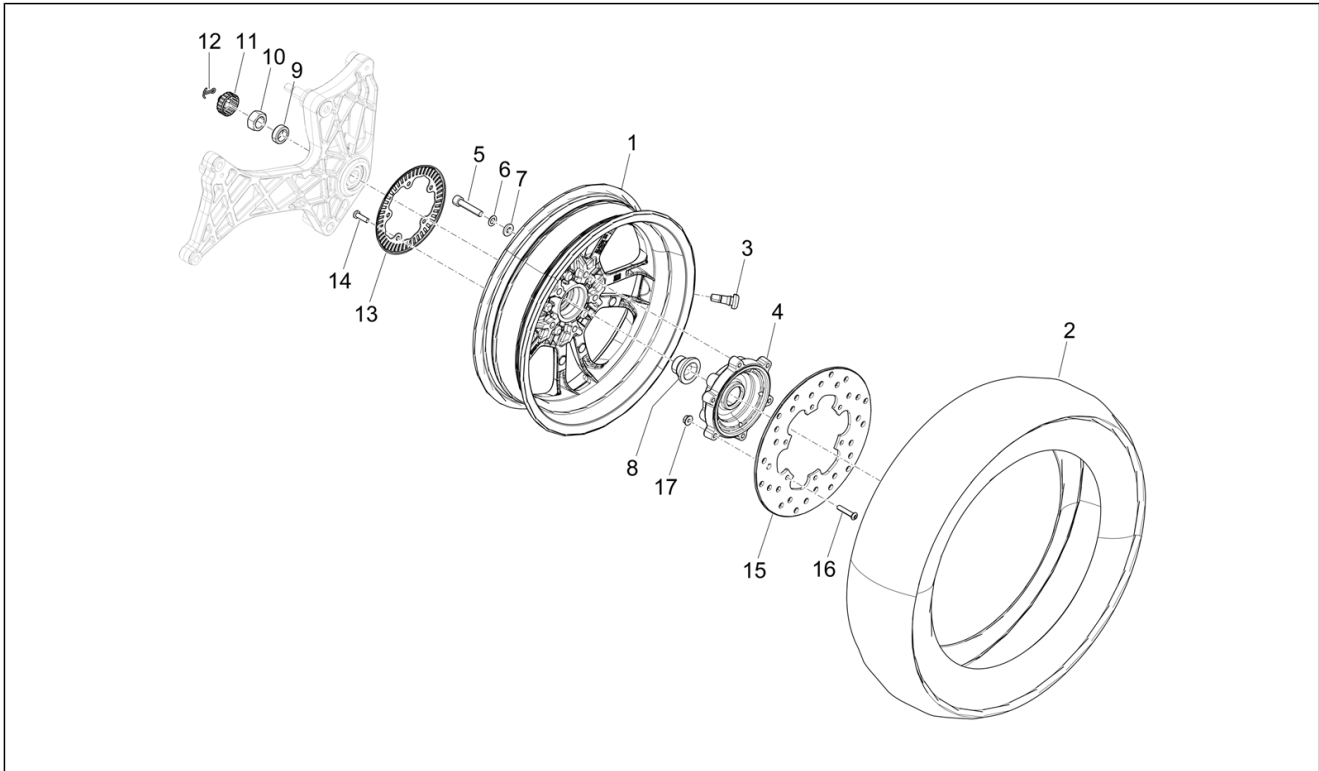

Group	Suspensions - Wheels
Code	04.12
Description	Rear wheel
Service	1

Pos.	Code	Description	Qty	Variants
				Model version:Super Version [Super] Country:USA Version[USA] Colour:90 - Black[90] Model version:Super Version [Super] Country:Canada Version[CANADA]
2	1C006434	Rear tyre 130/70-12" (Michelin)	1	
2	CM319106	130/70-12" (Michelin)	1	
3	597679	Tubeless valve	1	
4	598715	Rear wheel hub	1	
5	149104	Countersunk cylindrical hex head screw M8x40	5	
6	709047	Spring washer 8,6x15x0,8	5	
7	828961	Flat washer 8,2x17x2,5	5	
8	1C002344	Rear wheel spacer	1	
9	1C002175	Spacer	1	
10	563728	Nut M16x13	1	
11	1C004746	Nut hold cap	1	
12	012789	Split pin	1	
13	1C003698R	ABS rear tone wheel	1	
14	5A000656	Torx head cylinder head screw	5	
15	56484R	Brake disc	1	
16	597564	Hexagon convex big end screw	6	
17	597565	Self locking nut	6