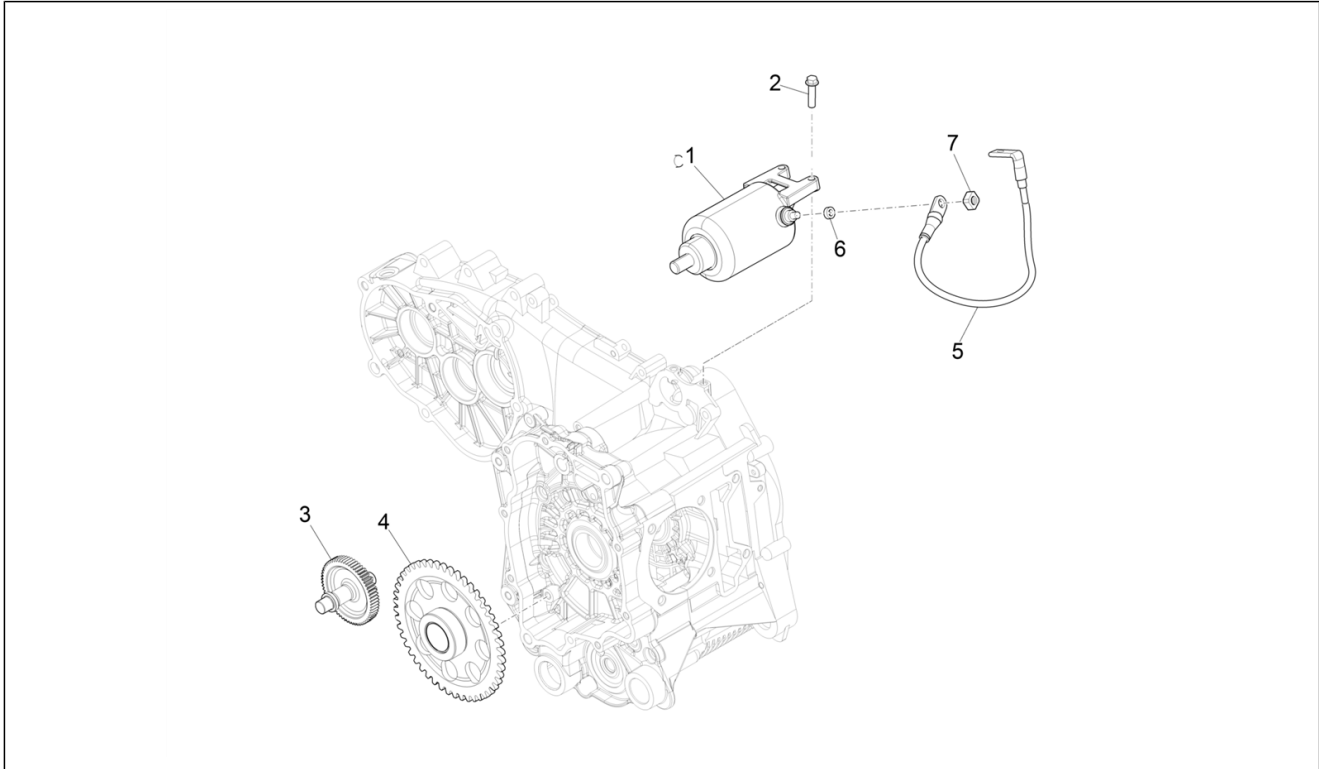

Group	Engine
Code	01.20
Description	Stater - Electric starter
Service	1

Pos.	Code	Description	Qty	Variants
1	1A011336	Starter motor	1	
2	B016774	Flanged hexagon screw M6x25	2	
3	874803	Electric starter gear	1	
4	82737R	Starter motor gear	1	
5	1D001983	Starter cable	1	
6	016406	Spring washer 6,4x11,8x1	1	
7	020106	Nut M6-6H cl.8 (CH10)	1