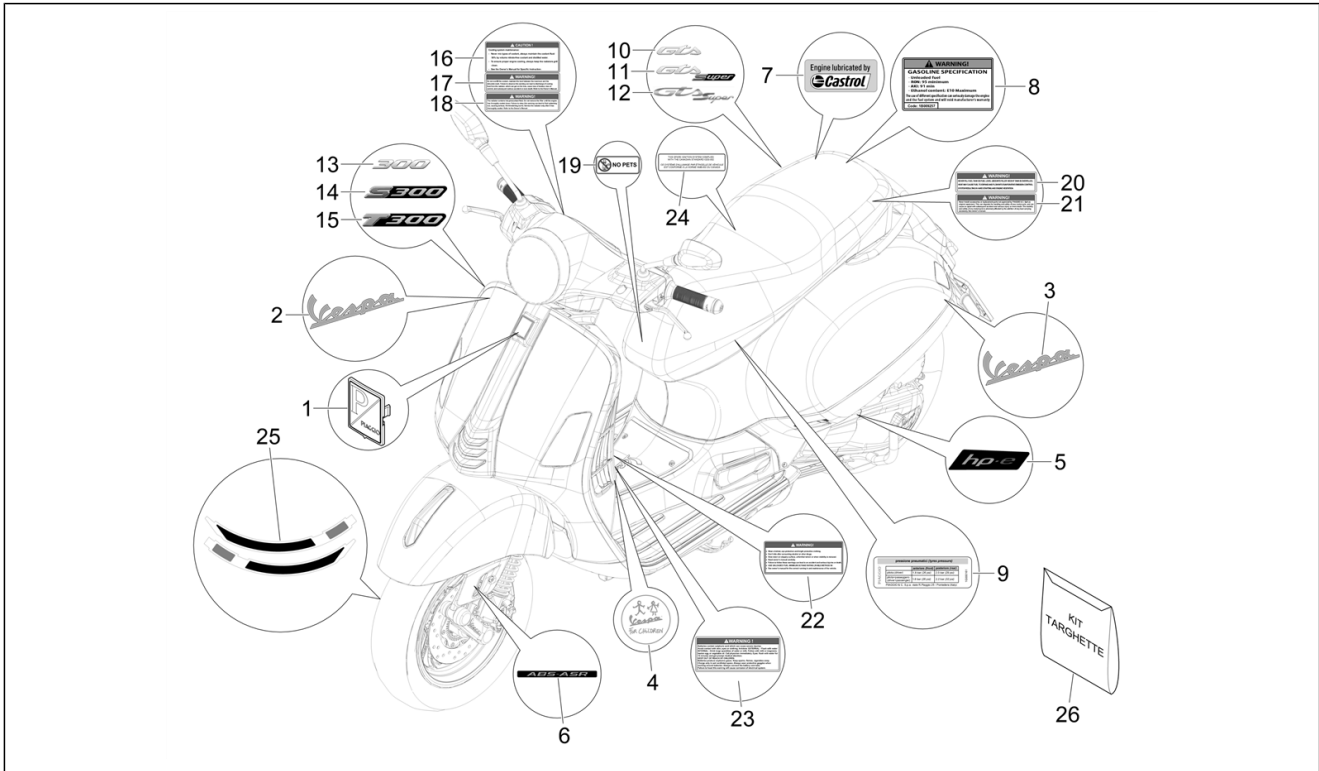

Group	Frame - Plastic parts - Coachwork
Code	02.38
Description	Plates - Emblems
Service	1

Pos.	Code	Description	Qty	Variants
				Colour:B04 - WHITE[B04] Model version:Super Sport[SUPER SPORT] Country:Canada Version[CANADA] Colour:Technical grey 707/C[707/C] Model version:Super Sport[SUPER SPORT] Country:Canada Version[CANADA] Colour:Matt Black 99/C[99/C] Model version:Super Sport[SUPER SPORT] Country:Canada Version[CANADA] Colour:Dragon Red 894[894] Model version:Super Version [Super] Country:Canada Version[CANADA] Colour:G22 - Quartz gray[G22] Model version:Super Tech[Super Tech] Country:Canada Version[CANADA] Colour:G23 - Ice gray[G23] Model version:Super Tech[Super Tech] Country:Canada Version[CANADA] Colour:Matte blue 288/A[288/A] Model version:Super Tech[Super Tech] Country:Canada Version[CANADA] Colour:90 - Black[90] Model version:Super Version [Super] Country:Canada Version[CANADA]
25	2H005297	Kit decal rims Vespa GTS Super Sport	1	Colour:A11 - Orange Brick[A11] Model version:Super Sport[SUPER SPORT] Country:Canada Version[CANADA] Colour:B04 - WHITE[B04] Model version:Super Sport[SUPER SPORT] Country:Canada Version[CANADA] Colour:Technical grey 707/C[707/C] Model version:Super Sport[SUPER SPORT] Country:Canada Version[CANADA] Colour:Matt Black 99/C[99/C] Model version:Super Sport[SUPER SPORT] Country:Canada Version[CANADA] Colour:Green V03[V03]