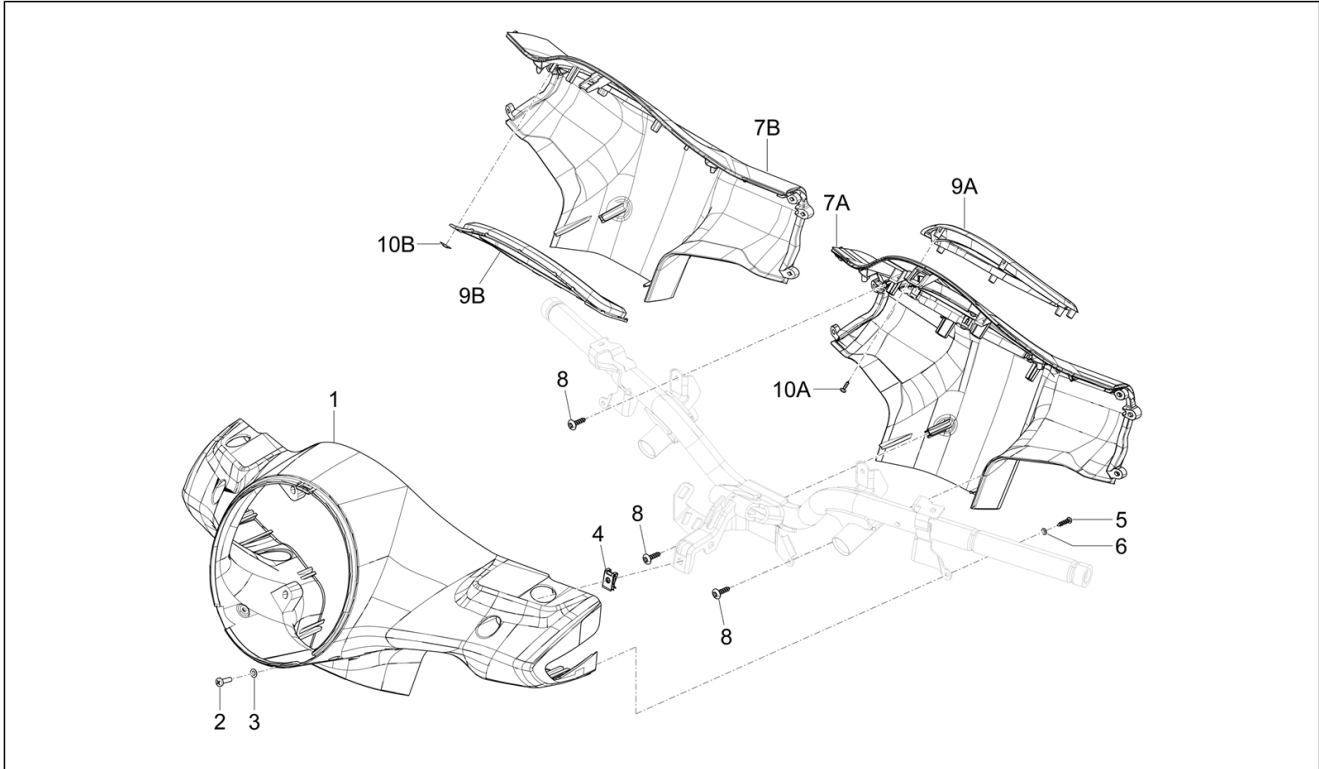

Group	Handlebars/Steering
Code	03.01
Description	Handlebars coverages
Service	1

Pos.	Code	Description	Qty	Variants
				Colour:Technical grey 707/C[707/C] Country:USA Version[USA] Colour:Beige Q01[Q01] Model version:Classic Version[Classic] Country:USA Version[USA] Colour:A11 - Orange Brick[A11] Model version:Super Sport[SUPER SPORT] Country:USA Version[USA] Colour:Green V03[V03] Model version:Super Sport[SUPER SPORT] Country:USA Version[USA] Colour:Lattementa green 350/A[350/A] Model version:Classic Version[Classic] Country:USA Version[USA] Colour:98/A - Black Competition[98/A] Model version:Classic Version[Classic] Country:USA Version[USA] Colour:B04 - WHITE[B04] Model version:Super Version [Super] Country:Canada Version[CANADA] Colour:Dragon Red 894[894] Model version:Super Version [Super] Country:USA Version[USA] Colour:A11 - Orange Brick[A11] Model version:Super Sport[SUPER SPORT] Country:USA Version[USA] Colour:A11 - Orange Brick[A11] Model version:Super Sport[SUPER SPORT] Country:Canada Version[CANADA] Colour:Green V03[V03] Model version:Super Sport[SUPER SPORT] Country:USA Version[USA] Colour:Green V03[V03] Model version:Super Sport[SUPER SPORT] Country:Canada Version[CANADA] Colour:B04 - WHITE[B04] Model version:Super Sport[SUPER SPORT] Country:USA Version[USA]