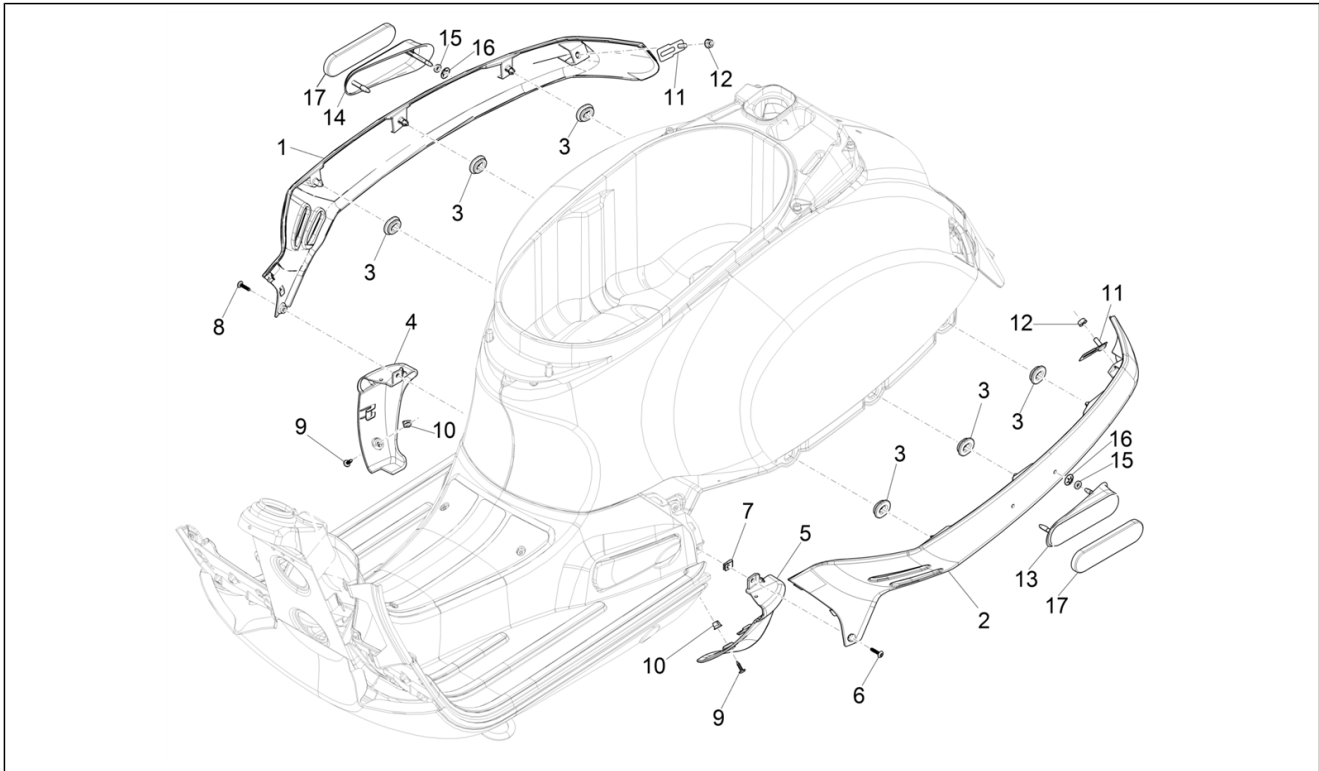

Group	Frame - Plastic parts - Coachwork
Code	02.32
Description	Side cover - Spoiler
Service	1

Pos.	Code	Description	Qty	Variants
				Country:USA Version[USA] Colour:Technical grey 707/C[707/C] Model version:Super Sport[SUPER SPORT] Country:USA Version[USA] Colour:Technical grey 707/C[707/C] Model version:Super Sport[SUPER SPORT] Country:Canada Version[CANADA]
4	1B009631000NV	Spoiler right terminal	1	Colour:Matt Black 99/C[99/C] Model version:Super Sport[SUPER SPORT] Country:Canada Version[CANADA] Colour:Matt Black 99/C[99/C] Model version:Super Sport[SUPER SPORT] Country:USA Version[USA] Colour:Matt Black 99/C[99/C] Model version:Super Sport[SUPER SPORT] Country:Canada Version[CANADA] Colour:Matt Black 99/C[99/C] Model version:Super Sport[SUPER SPORT] Country:USA Version[USA]
4	1B009631000V03	Spoiler right terminal	1	Colour:Green V03[V03] Model version:Super Sport[SUPER SPORT] Country:Canada Version[CANADA] Colour:Green V03[V03] Model version:Super Sport[SUPER SPORT] Country:USA Version[USA] Colour:Green V03[V03] Model version:Super Sport[SUPER SPORT] Country:USA Version[USA] Colour:Green V03[V03] Model version:Super Sport[SUPER SPORT] Country:Canada Version[CANADA]
4	1B009631000XN2	Spoiler right terminal	1	Colour:98/A - Black Competition[98/A] Model version:Classic Version[Classic] Country:Canada Version[CANADA] Colour:98/A - Black Competition[98/A] Model version:Classic Version[Classic] Country:USA Version[USA]