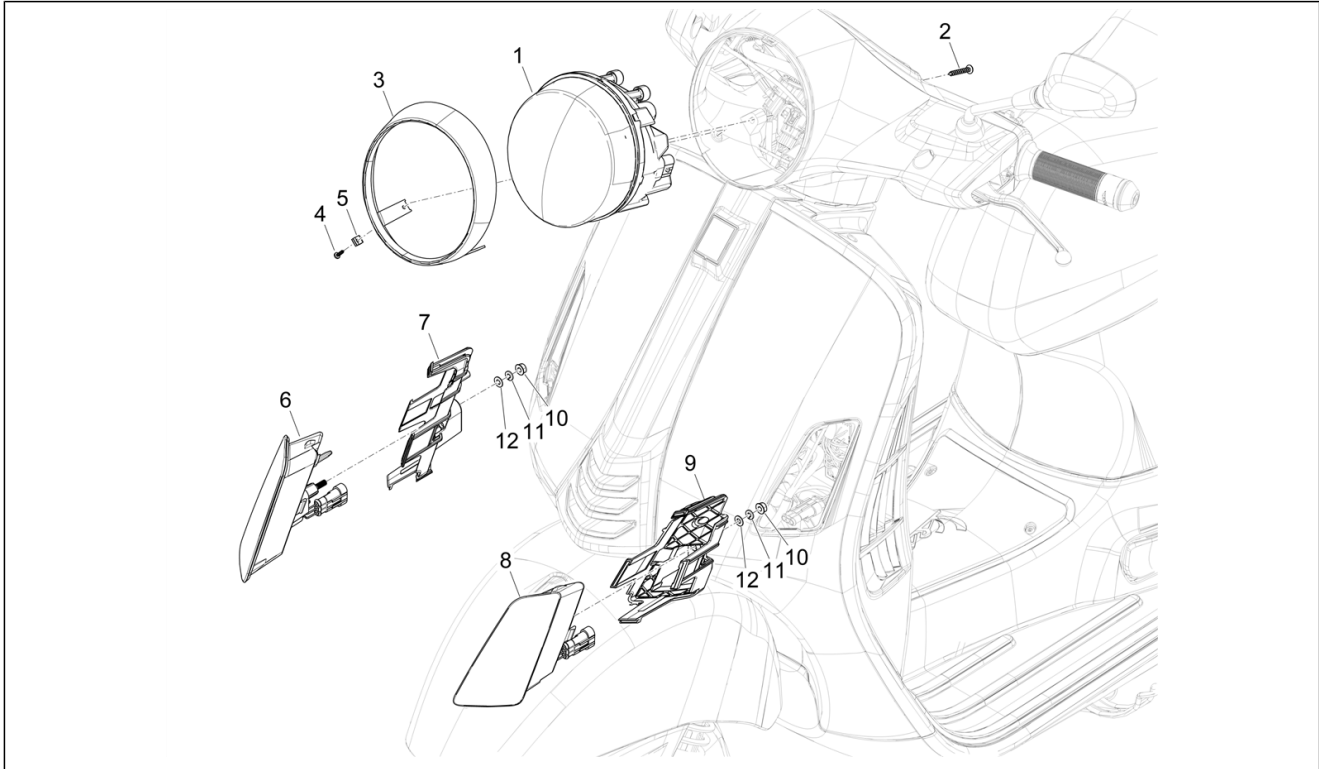

Group	Electrical system
Code	06.03
Description	Front headlamps - Turn signal lamps
Service	1

Pos.	Code	Description	Qty	Variants
				Country:Canada Version[CANADA] Colour:B04 - WHITE[B04] Model version:Super Sport[SUPER SPORT] Country:USA Version[USA] Colour:Technical grey 707/C[707/C] Country:USA Version[USA] Colour:A11 - Orange Brick[A11] Model version:Super Sport[SUPER SPORT] Country:USA Version[USA] Colour:Green V03[V03] Model version:Super Sport[SUPER SPORT] Country:USA Version[USA] Colour:A11 - Orange Brick[A11] Model version:Super Sport[SUPER SPORT] Country:USA Version[USA] Colour:A11 - Orange Brick[A11] Model version:Super Sport[SUPER SPORT] Country:Canada Version[CANADA] Colour:Green V03[V03] Model version:Super Sport[SUPER SPORT] Country:USA Version[USA] Colour:Green V03[V03] Model version:Super Sport[SUPER SPORT] Country:Canada Version[CANADA] Colour:B04 - WHITE[B04] Model version:Super Sport[SUPER SPORT] Country:USA Version[USA] Colour:B04 - WHITE[B04] Model version:Super Sport[SUPER SPORT] Country:Canada Version[CANADA] Colour:Technical grey 707/C[707/C] Model version:Super Sport[SUPER SPORT] Country:USA Version[USA] Colour:Technical grey 707/C[707/C] Model version:Super Sport[SUPER SPORT] Country:Canada Version[CANADA] Colour:Matt Black 99/C[99/C] Model version:Super Sport[SUPER SPORT]