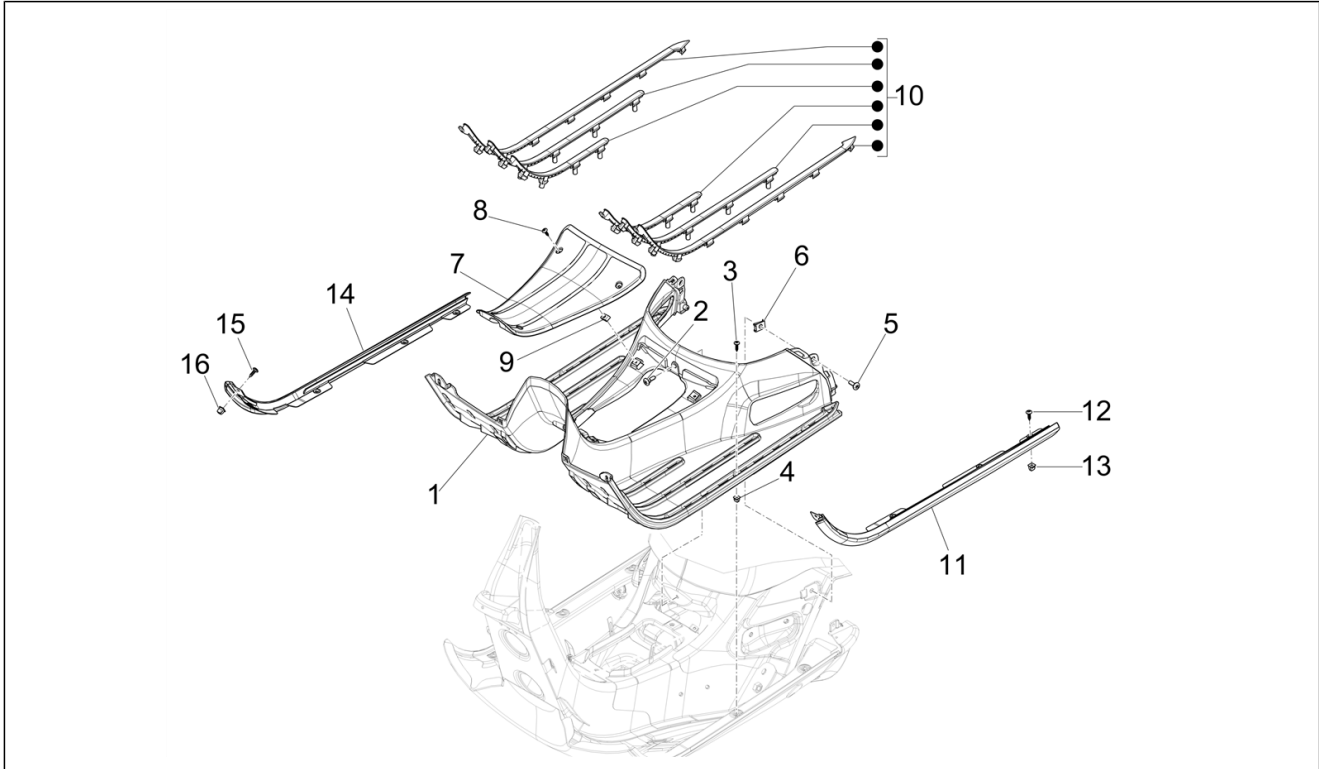

Group	Frame - Plastic parts - Coachwork
Code	02.31
Description	Central cover - Footrests
Service	1

Pos.	Code	Description	Qty	Variants
				Country:USA Version[USA] Colour:G22 - Quartz gray[G22] Model version:Super Tech[Super Tech] Country:USA Version[USA] Colour:G23 - Ice gray[G23] Model version:Super Tech[Super Tech] Country:USA Version[USA] Colour:Matte blue 288/A[288/A] Model version:Super Tech[Super Tech] Country:Canada Version[CANADA] Colour:G22 - Quartz gray[G22] Model version:Super Tech[Super Tech] Country:Canada Version[CANADA] Colour:G23 - Ice gray[G23] Model version:Super Tech[Super Tech] Country:Canada Version[CANADA] Colour:G22 - Quartz gray[G22] Model version:Super Tech[Super Tech] Country:USA Version[USA] Colour:G22 - Quartz gray[G22] Model version:Super Tech[Super Tech] Country:Canada Version[CANADA] Colour:G23 - Ice gray[G23] Model version:Super Tech[Super Tech] Country:Canada Version[CANADA] Colour:G22 - Quartz gray[G22] Model version:Super Tech[Super Tech] Country:USA Version[USA] Colour:Matte blue 288/A[288/A] Model version:Super Tech[Super Tech] Country:Canada Version[CANADA]
14	1B00964700090	Right part footpeg	1	Colour:A11 - Orange Brick[A11] Model version:Super Sport[SUPER SPORT] Country:Canada Version[CANADA] Colour:B04 - WHITE[B04] Model version:Super Sport[SUPER SPORT] Country:Canada Version[CANADA]