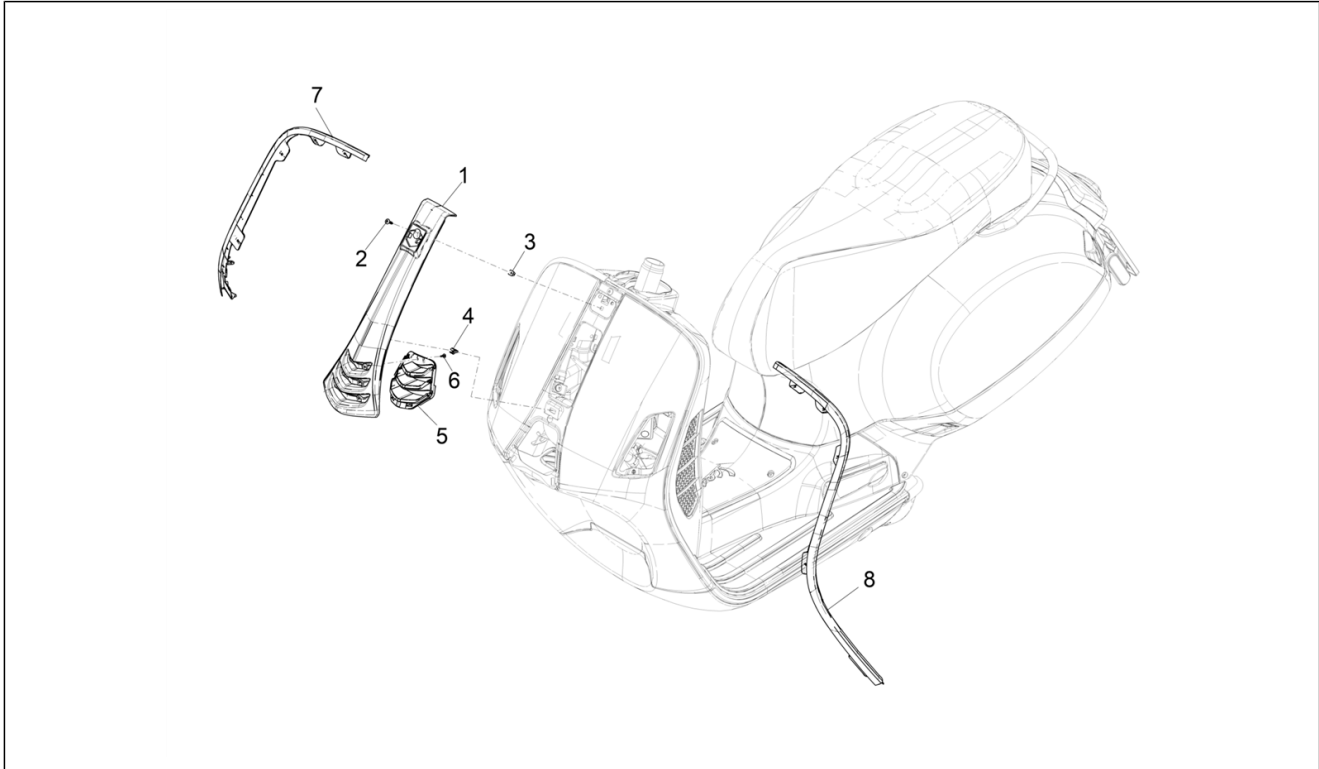

Group	Frame - Plastic parts - Coachwork
Code	02.26
Description	Front shield
Service	1

Pos.	Code	Description	Qty	Variants
				Model version:Super Version [Super] Country:Canada Version[CANADA] Colour:B04 - WHITE[B04] Model version:Super Version [Super] Country:Canada Version[CANADA] Colour:B04 - WHITE[B04] Model version:Super Version [Super] Country:USA Version[USA]
1	1B00943400090	Painted steering cover	1	Colour:90 - Black[90] Model version:Super Version [Super] Country:Canada Version[CANADA] Colour:90 - Black[90] Model version:Super Version [Super] Country:USA Version[USA] Colour:90 - Black[90] Model version:Super Version [Super] Country:USA Version[USA] Colour:90 - Black[90] Model version:Super Version [Super] Country:Canada Version[CANADA]
1	1B009434000R7	Painted steering cover	1	Colour:Dragon Red 894[894] Model version:Super Version [Super] Country:USA Version[USA] Colour:Dragon Red 894[894] Model version:Super Version [Super] Country:Canada Version[CANADA] Colour:Dragon Red 894[894] Model version:Super Version [Super] Country:USA Version[USA] Colour:Dragon Red 894[894] Model version:Super Version [Super] Country:Canada Version[CANADA]
1	1B009434000Q01	Painted steering cover	1	Colour:Beige Q01[Q01] Model version:Classic Version[Classic] Country:Canada Version[CANADA] Colour:Beige Q01[Q01] Model version:Classic Version[Classic]