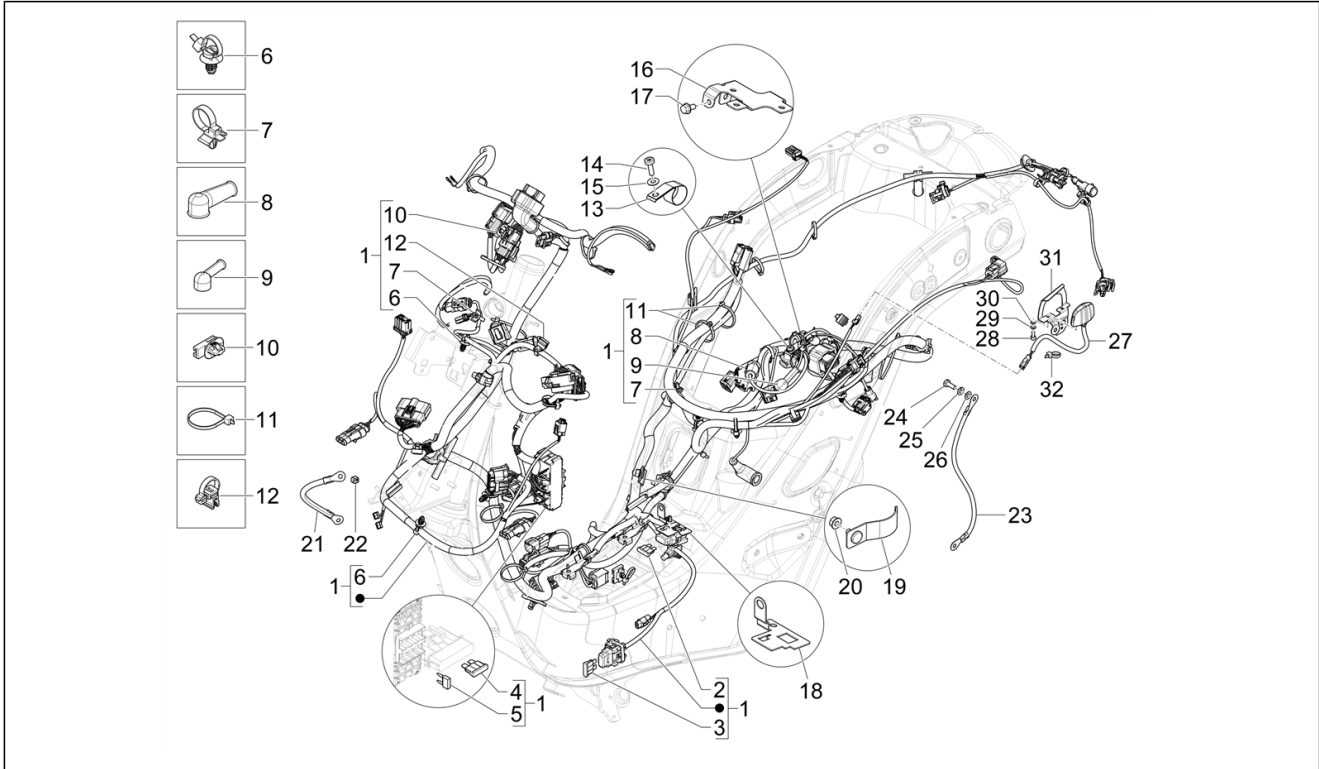

Group	Electrical system
Code	06.08
Description	Main cable harness
Service	1

Pos.	Code	Description	Qty	Variants
28	AP8152043	Countersunk cylindrical hex head screw M4x10	2	Country:Canada Version[CANADA] Colour:Matte blue 288/A[288/A] Model version:Super Tech[Super Tech] Country:USA Version[USA] Colour:G22 - Quartz gray[G22] Model version:Super Tech[Super Tech] Country:USA Version[USA] Colour:G23 - Ice gray[G23] Model version:Super Tech[Super Tech] Country:USA Version[USA] Colour:Matte blue 288/A[288/A] Model version:Super Tech[Super Tech] Country:Canada Version[CANADA] Colour:G22 - Quartz gray[G22] Model version:Super Tech[Super Tech] Country:Canada Version[CANADA] Colour:G23 - Ice gray[G23] Model version:Super Tech[Super Tech] Country:Canada Version[CANADA] Colour:G22 - Quartz gray[G22] Model version:Super Tech[Super Tech] Country:USA Version[USA] Colour:G22 - Quartz gray[G22] Model version:Super Tech[Super Tech] Country:Canada Version[CANADA] Colour:G23 - Ice gray[G23] Model version:Super Tech[Super Tech] Country:Canada Version[CANADA] Colour:G23 - Ice gray[G23] Model version:Super Tech[Super Tech] Country:USA Version[USA] Colour:Matte blue 288/A[288/A] Model version:Super Tech[Super Tech] Country:Canada Version[CANADA]
29	003054	Washer 4,3x8x0,5	2	Colour:Matte blue 288/A[288/A] Model version:Super Tech[Super Tech] Country:USA Version[USA]