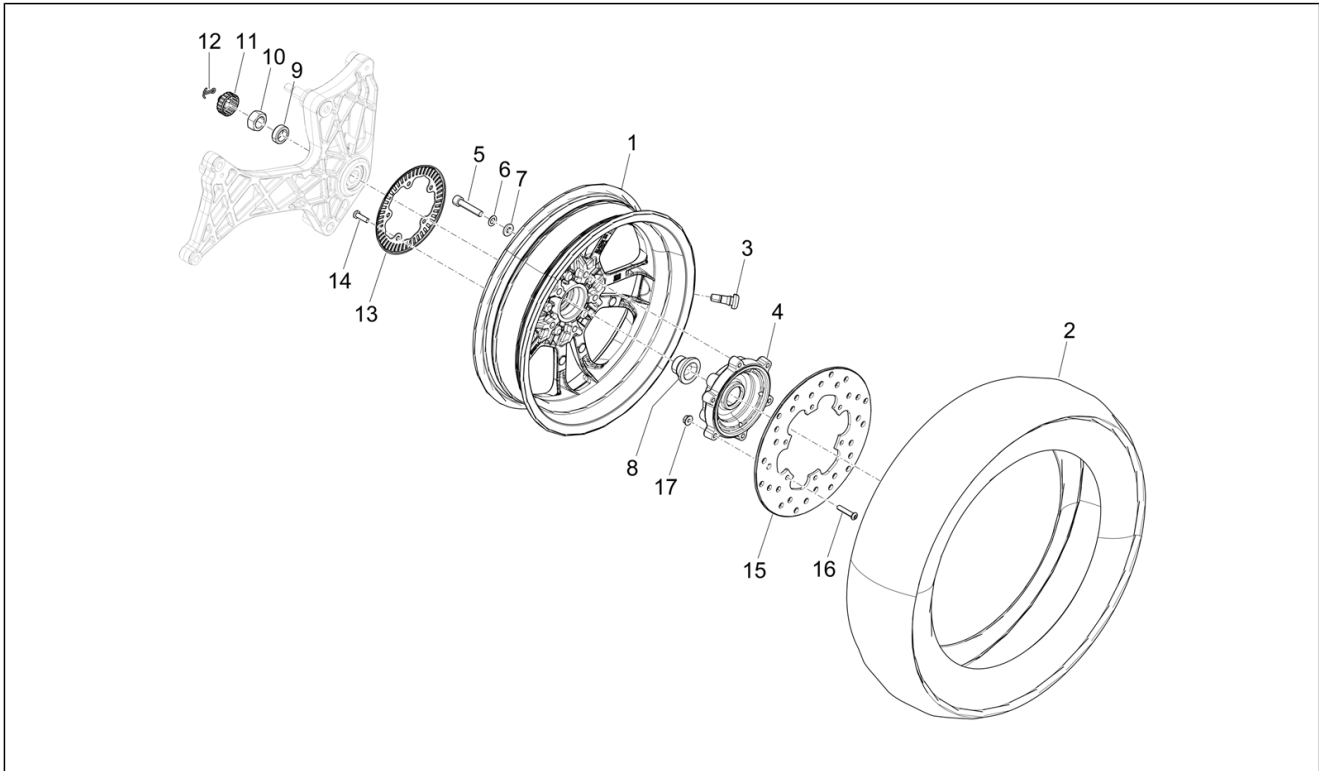

Group	Suspensions - Wheels
Code	04.12
Description	Rear wheel
Service	1

Pos.	Code	Description	Qty	Variants
				Model version:Super Sport[SUPER SPORT] Country:Canada Version[CANADA] Colour:Green V03[V03] Model version:Super Sport[SUPER SPORT] Country:Canada Version[CANADA] Colour:B04 - WHITE[B04] Model version:Super Sport[SUPER SPORT] Country:USA Version[USA] Colour:Technical grey 707/C[707/C] Country:USA Version[USA] Colour:A11 - Orange Brick[A11] Model version:Super Sport[SUPER SPORT] Country:USA Version[USA] Colour:Green V03[V03] Model version:Super Sport[SUPER SPORT] Country:USA Version[USA] Colour:A11 - Orange Brick[A11] Model version:Super Sport[SUPER SPORT] Country:USA Version[USA] Colour:A11 - Orange Brick[A11] Model version:Super Sport[SUPER SPORT] Country:Canada Version[CANADA] Colour:Green V03[V03] Model version:Super Sport[SUPER SPORT] Country:USA Version[USA] Colour:Green V03[V03] Model version:Super Sport[SUPER SPORT] Country:Canada Version[CANADA] Colour:B04 - WHITE[B04] Model version:Super Sport[SUPER SPORT] Country:USA Version[USA] Colour:B04 - WHITE[B04] Model version:Super Sport[SUPER SPORT] Country:Canada Version[CANADA] Colour:Technical grey 707/C[707/C] Model version:Super Sport[SUPER SPORT] Country:USA Version[USA] Colour:Technical grey 707/C[707/C]