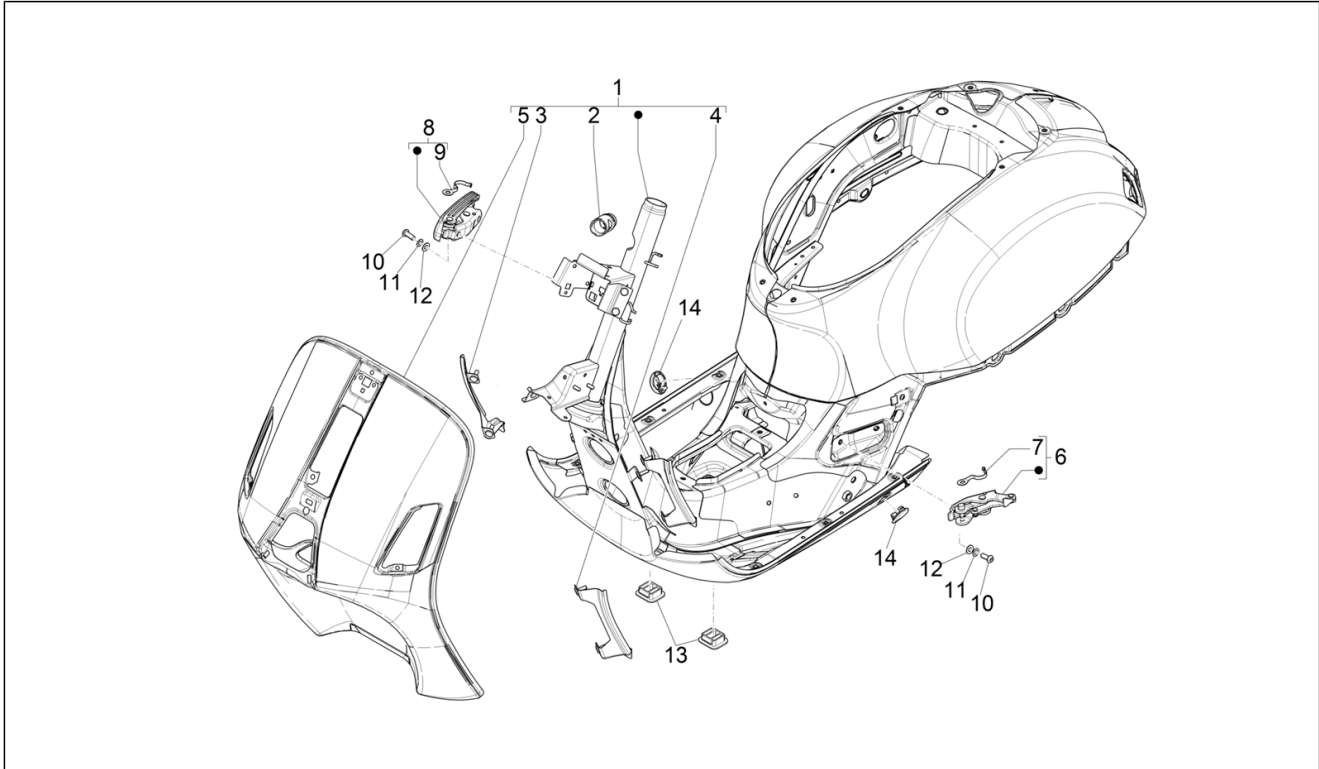

Group	Frame - Plastic parts - Coachwork
Code	02.01
Description	Frame/bodywork
Service	1

Pos.	Code	Description	Qty	Variants
				Colour:B04 - WHITE[B04] Model version:Super Sport[SUPER SPORT] Country:Canada Version[CANADA] Colour:Technical grey 707/C[707/C] Model version:Super Sport[SUPER SPORT] Country:Canada Version[CANADA] Colour:Matt Black 99/C[99/C] Model version:Super Sport[SUPER SPORT] Country:Canada Version[CANADA] Colour:Green V03[V03] Model version:Super Sport[SUPER SPORT] Country:Canada Version[CANADA] Colour:B04 - WHITE[B04] Model version:Super Sport[SUPER SPORT] Country:USA Version[USA] Colour:Technical grey 707/C[707/C] Country:USA Version[USA] Colour:A11 - Orange Brick[A11] Model version:Super Sport[SUPER SPORT] Country:USA Version[USA] Colour:Green V03[V03] Model version:Super Sport[SUPER SPORT] Country:USA Version[USA] Colour:A11 - Orange Brick[A11] Model version:Super Sport[SUPER SPORT] Country:USA Version[USA] Colour:A11 - Orange Brick[A11] Model version:Super Sport[SUPER SPORT] Country:Canada Version[CANADA] Colour:Green V03[V03] Model version:Super Sport[SUPER SPORT] Country:USA Version[USA] Colour:Green V03[V03] Model version:Super Sport[SUPER SPORT] Country:Canada Version[CANADA] Colour:B04 - WHITE[B04] Model version:Super Sport[SUPER SPORT] Country:USA Version[USA]