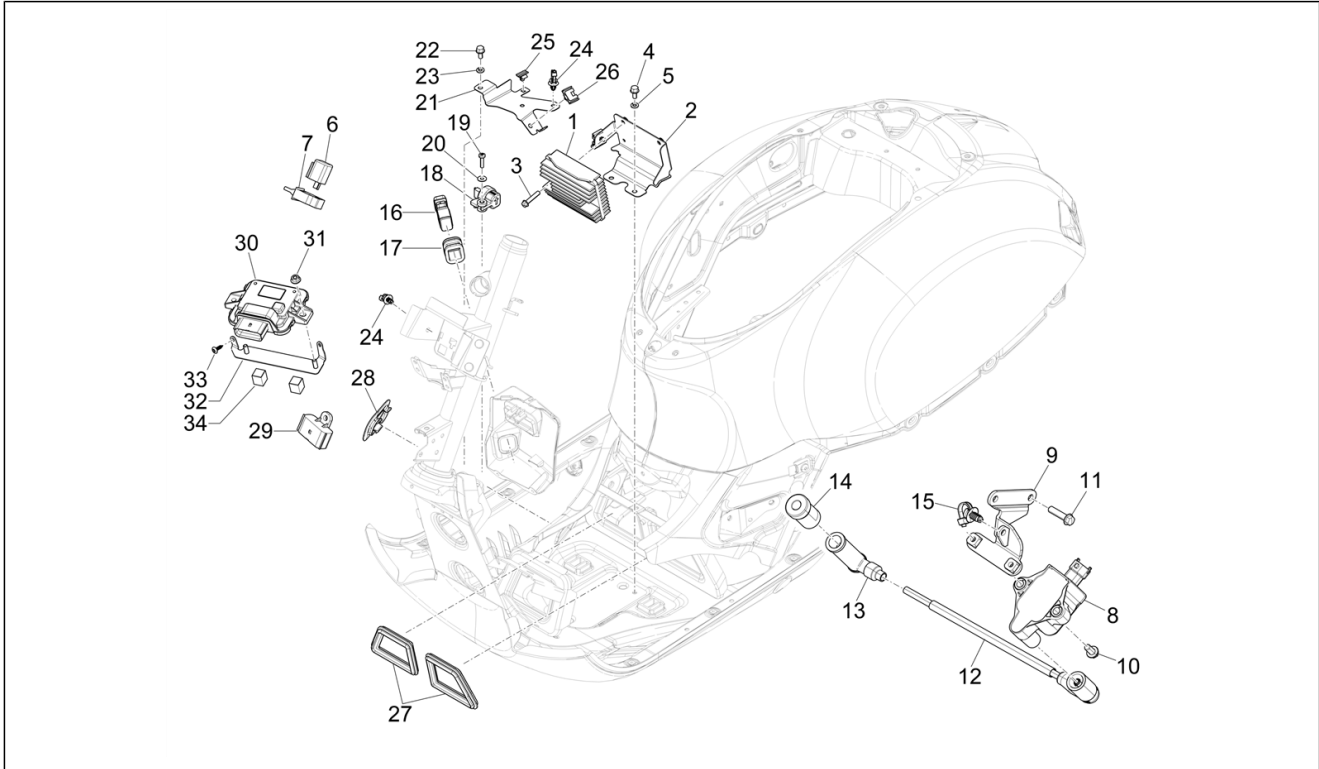

Group	Electrical system
Code	06.06
Description	Voltage Regulators - Electronic Control Units (ecu) - H.T. Coil
Service	1

Pos.	Code	Description	Qty	Variants
				Country:USA Version[USA] Colour:90 - Black[90] Model version:Super Version [Super] Country:USA Version[USA]
31	969224	Nut	2	Colour:B04 - WHITE[B04] Model version:Super Version [Super] Country:USA Version[USA] Colour:Dragon Red 894[894] Model version:Super Version [Super] Country:USA Version[USA] Colour:Matte blue 288/A[288/A] Model version:Super Tech[Super Tech] Country:USA Version[USA] Colour:G22 - Quartz gray[G22] Model version:Super Tech[Super Tech] Country:USA Version[USA] Colour:G23 - Ice gray[G23] Model version:Super Tech[Super Tech] Country:USA Version[USA] Colour:A11 - Orange Brick[A11] Model version:Super Sport[SUPER SPORT] Country:Canada Version[CANADA] Colour:B04 - WHITE[B04] Model version:Super Sport[SUPER SPORT] Country:Canada Version[CANADA] Colour:Technical grey 707/C[707/C] Model version:Super Sport[SUPER SPORT] Country:Canada Version[CANADA] Colour:Matt Black 99/C[99/C] Model version:Super Sport[SUPER SPORT] Country:Canada Version[CANADA] Colour:Green V03[V03] Model version:Super Sport[SUPER SPORT] Country:Canada Version[CANADA] Colour:Dragon Red 894[894] Model version:Super Version [Super] Country:Canada Version[CANADA]