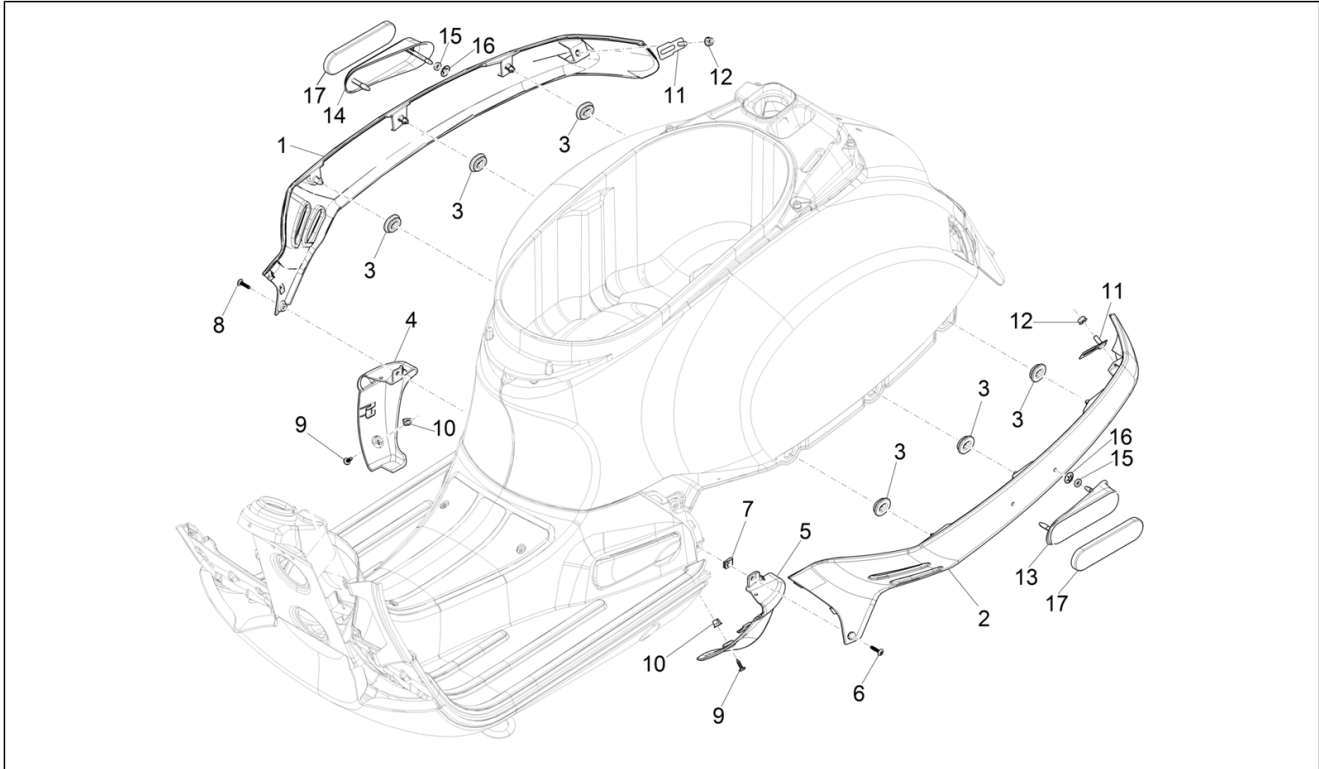

Group	Frame - Plastic parts - Coachwork
Code	02.32
Description	Side cover - Spoiler
Service	1

Pos.	Code	Description	Qty	Variants
				Model version:Super Sport[SUPER SPORT] Country:Canada Version[CANADA] Colour:B04 - WHITE[B04] Model version:Super Version [Super] Country:USA Version[USA]
5	1B009630000HQ	Spoiler left terminal	1	Colour:B04 - WHITE[B04] Model version:Super Sport[SUPER SPORT] Country:Canada Version[CANADA] Colour:B04 - WHITE[B04] Model version:Super Sport[SUPER SPORT] Country:USA Version[USA] Colour:Technical grey 707/C[707/C] Model version:Super Sport[SUPER SPORT] Country:USA Version[USA] Colour:Technical grey 707/C[707/C] Model version:Super Sport[SUPER SPORT] Country:Canada Version[CANADA]
5	1B009630000NV	Spoiler left terminal	1	Colour:Matt Black 99/C[99/C] Model version:Super Sport[SUPER SPORT] Country:Canada Version[CANADA] Colour:Matt Black 99/C[99/C] Model version:Super Sport[SUPER SPORT] Country:USA Version[USA] Colour:Matt Black 99/C[99/C] Model version:Super Sport[SUPER SPORT] Country:Canada Version[CANADA] Colour:Matt Black 99/C[99/C] Model version:Super Sport[SUPER SPORT] Country:USA Version[USA]
5	1B009630000V03	Spoiler left terminal	1	Colour:Green V03[V03] Model version:Super Sport[SUPER SPORT] Country:Canada Version[CANADA] Colour:Green V03[V03] Model version:Super Sport[SUPER SPORT] Country:USA Version[USA] Colour:Green V03[V03] Model version:Super Sport[SUPER SPORT]