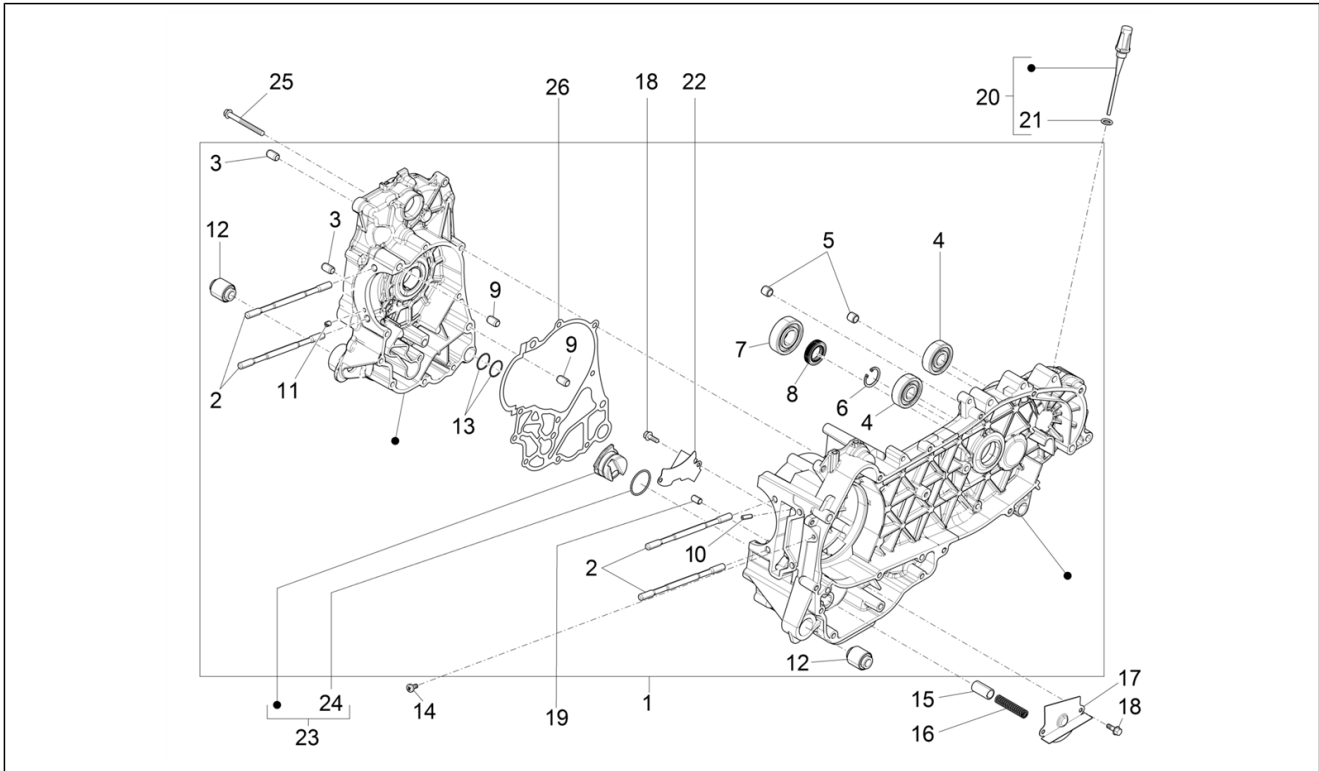

Group	Engine
Code	01.01
Description	Engine assembly
Service	1

Pos.	Code	Description	Qty	Variants
1	CM2930295	Complete engine 300 4T/4V E5	1	

Group	Engine
Code	01.05
Description	CRANKCASE
Service	1

Pos.	Code	Description	Qty	Variants
1	1A01206301	Complete crankcase 1st cat.	1	
1	1A01206302	2nd cat. complete crankcase	1	
2	1A003628R	Stud bolt	4	
3	B015956	Pin d.9,5 h=15	2	
4	83018R	Radial ball bearing 15x42x13	2	
5	B015957	Locating dowel	2	
6	B015959	Circlip 25x26,9x1,2	1	
7	833701	Radial ball bearing 20x47x14	1	
8	82878R	Oil seal 20-32-7	1	
9	B015956	Pin d.9,5 h=15	2	
10	484034	Nozzle	1	
11	844582	Nozzle D 1.1	1	
12	486081	Engine support silent-block	2	
13	273754	O-ring	2	
14	1A003111	Cross head cylinder head screw M5x10	1	
15	829661	Oil pressure valve	1	
16	485655	Spring	1	
17	483767	Lower oil bulkhead	1	
18	830061	Flanged hexagon screw M5x16	4	
19	277916	Locating dowel Ø7,5x12	1	
20	832130	Complete oil level dipstick	1	
21	827085	Oil seal 14,43x9,19x2,62	1	
22	485047	Upper oil bulkhead	1	
23	845861	Filter door insert	1	
24	431065	Gasket	1	
25	B016425	Flanged hexagon screw M6x60	10	
26	875111	Gasket	1	