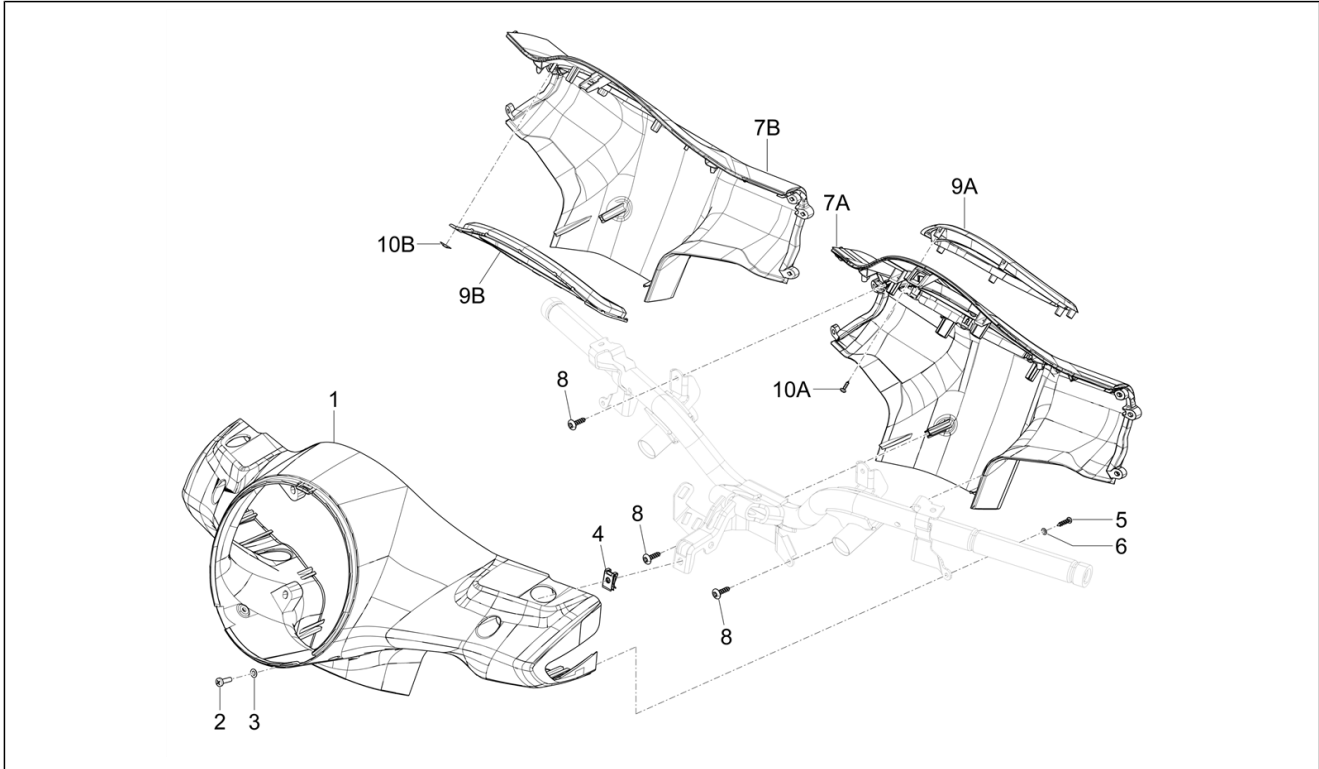

Group	Handlebars/Steering
Code	03.01
Description	Handlebars coverages
Service	1

Pos.	Code	Description	Qty	Variants
1	1B011175000G22	Front handlebar cover	1	Colour:G22 - Quartz gray[G22] Model version:Super Tech[Super Tech] Country:USA Version[USA] Colour:G22 - Quartz gray[G22] Model version:Super Tech[Super Tech] Country:Canada Version[CANADA] Colour:G22 - Quartz gray[G22] Model version:Super Tech[Super Tech] Country:USA Version[USA] Colour:G22 - Quartz gray[G22] Model version:Super Tech[Super Tech] Country:Canada Version[CANADA]
1	1B01117500090	Front handlebar cover	1	Colour:90 - Black[90] Model version:Super Version [Super] Country:Canada Version[CANADA] Colour:90 - Black[90] Model version:Super Version [Super] Country:USA Version[USA] Colour:90 - Black[90] Model version:Super Version [Super] Country:USA Version[USA] Colour:90 - Black[90] Model version:Super Version [Super] Country:Canada Version[CANADA]
1	1B011175	Front handlebar cover, unpainted	1	
1	1B009504000XN2	Front handlebar cover	1	Colour:98/A - Black Competition[98/A] Model version:Classic Version[Classic] Country:Canada Version[CANADA] Colour:98/A - Black Competition[98/A] Model version:Classic Version[Classic] Country:USA Version[USA] Colour:98/A - Black Competition[98/A] Model version:Classic Version[Classic] Country:USA Version[USA]
1	1B009504000Q01	Front handlebar cover	1	Colour:Beige Q01[Q01] Model version:Classic Version[Classic]