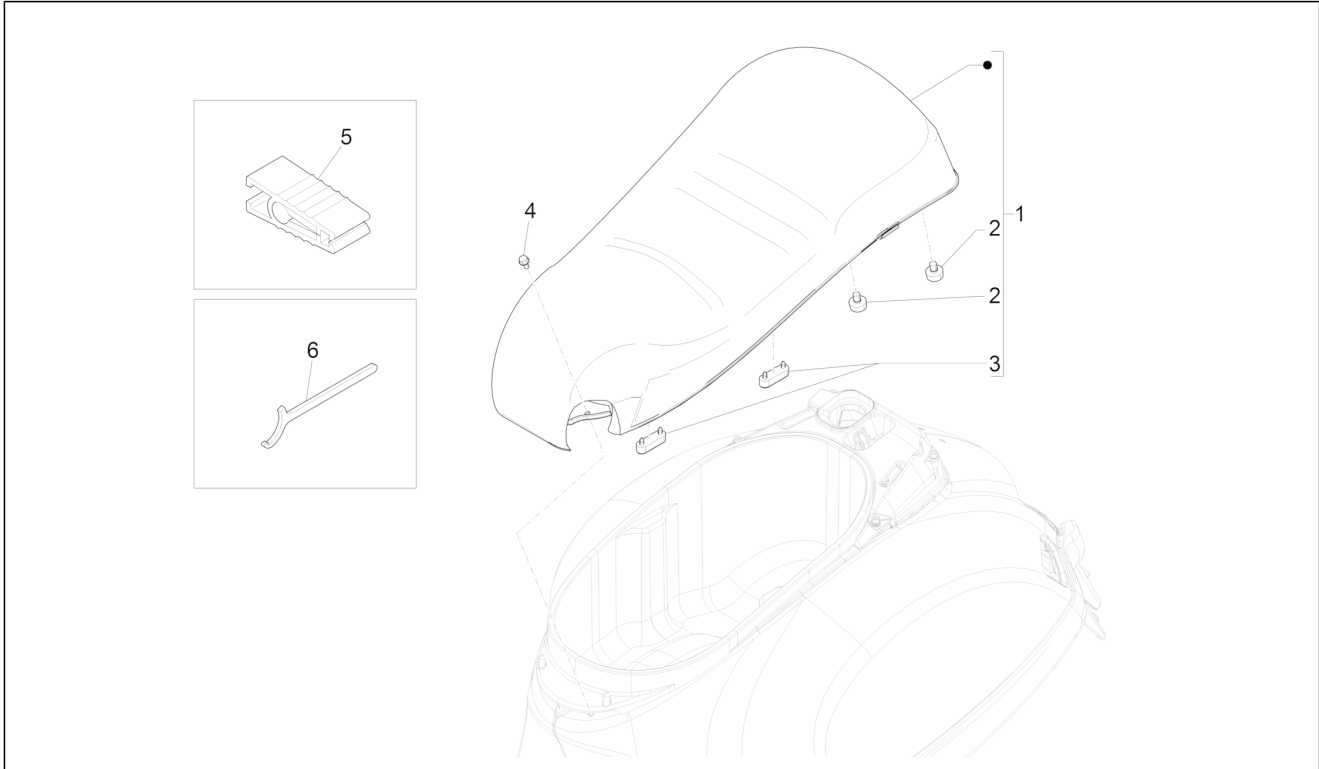

Group	Frame - Plastic parts - Coachwork
Code	02.39
Description	Saddle/seats
Service	1

Pos.	Code	Description	Qty	Variants
				Model version:Super Version [Super] Country:Canada Version[CANADA] Colour:Dragon Red 894[894] Model version:Super Version [Super] Country:USA Version[USA] Colour:B04 - WHITE[B04] Model version:Super Version [Super] Country:USA Version[USA] Colour:90 - Black[90] Model version:Super Version [Super] Country:USA Version[USA] Colour:Dragon Red 894[894] Model version:Super Version [Super] Country:Canada Version[CANADA] Colour:90 - Black[90] Model version:Super Version [Super] Country:USA Version[USA] Colour:90 - Black[90] Model version:Super Version [Super] Country:Canada Version[CANADA]
1	1B009579000C3	Saddle assembly	1	Colour:Matte blue 288/A[288/A] Model version:Super Tech[Super Tech] Country:USA Version[USA] Colour:G22 - Quartz gray[G22] Model version:Super Tech[Super Tech] Country:USA Version[USA] Colour:G23 - Ice gray[G23] Model version:Super Tech[Super Tech] Country:USA Version[USA] Colour:Matte blue 288/A[288/A] Model version:Super Tech[Super Tech] Country:Canada Version[CANADA] Colour:G22 - Quartz gray[G22] Model version:Super Tech[Super Tech] Country:Canada Version[CANADA] Colour:G23 - Ice gray[G23] Model version:Super Tech[Super Tech]