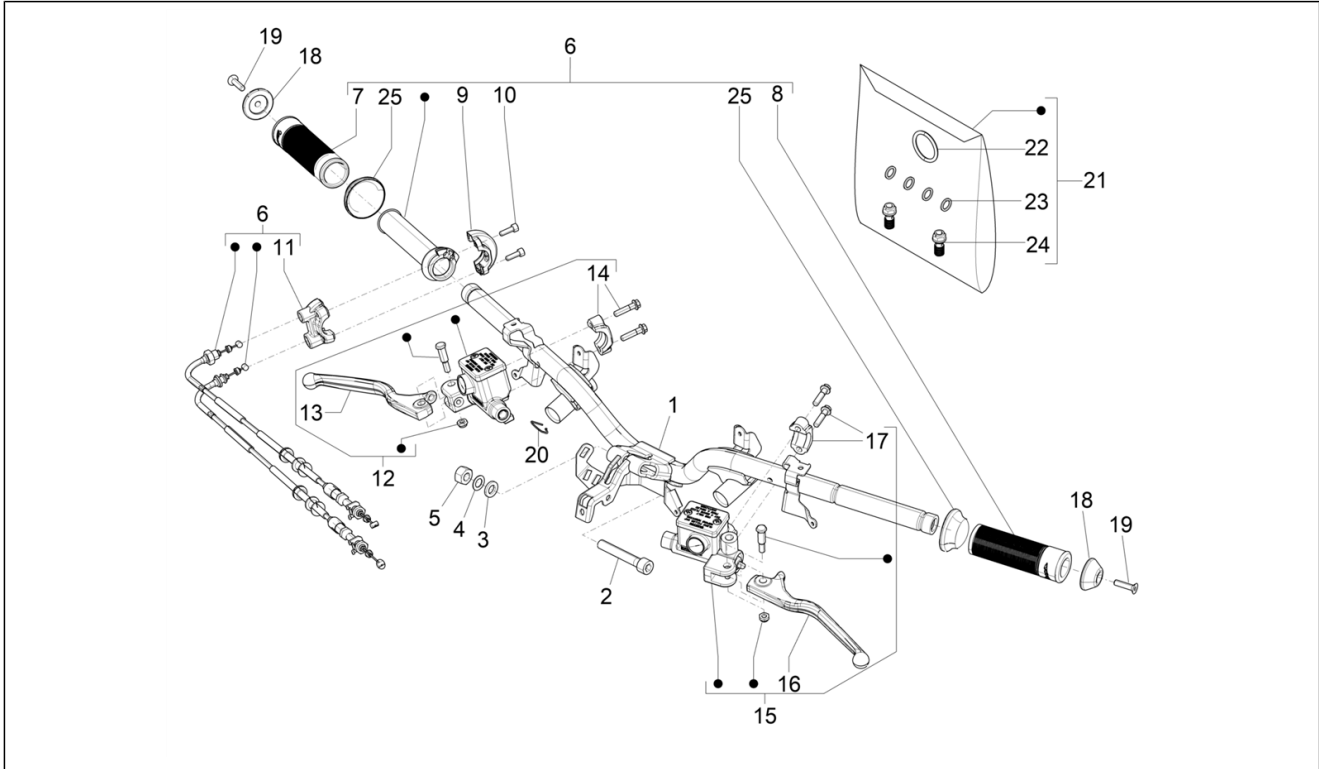

Group	Handlebars/Steering
Code	03.06
Description	Handlebars - Master cil.
Service	1

Pos.	Code	Description	Qty	Variants
				Colour:90 - Black[90] Model version:Super Version [Super] Country:USA Version[USA] Colour:Dragon Red 894[894] Model version:Super Version [Super] Country:Canada Version[CANADA] Colour:G22 - Quartz gray[G22] Model version:Super Tech[Super Tech] Country:USA Version[USA] Colour:G22 - Quartz gray[G22] Model version:Super Tech[Super Tech] Country:Canada Version[CANADA] Colour:G23 - Ice gray[G23] Model version:Super Tech[Super Tech] Country:Canada Version[CANADA] Colour:G23 - Ice gray[G23] Model version:Super Tech[Super Tech] Country:USA Version[USA] Colour:Matte blue 288/A[288/A] Model version:Super Tech[Super Tech] Country:Canada Version[CANADA] Colour:90 - Black[90] Model version:Super Version [Super] Country:USA Version[USA] Colour:90 - Black[90] Model version:Super Version [Super] Country:Canada Version[CANADA]
6	CM333003000Z3	Throttle control sleeve assembly	1	Colour:A11 - Orange Brick[A11] Model version:Super Sport[SUPER SPORT] Country:Canada Version[CANADA] Colour:B04 - WHITE[B04] Model version:Super Sport[SUPER SPORT] Country:Canada Version[CANADA] Colour:Technical grey 707/C[707/C] Model version:Super Sport[SUPER SPORT] Country:Canada Version[CANADA] Colour:Matt Black 99/C[99/C]