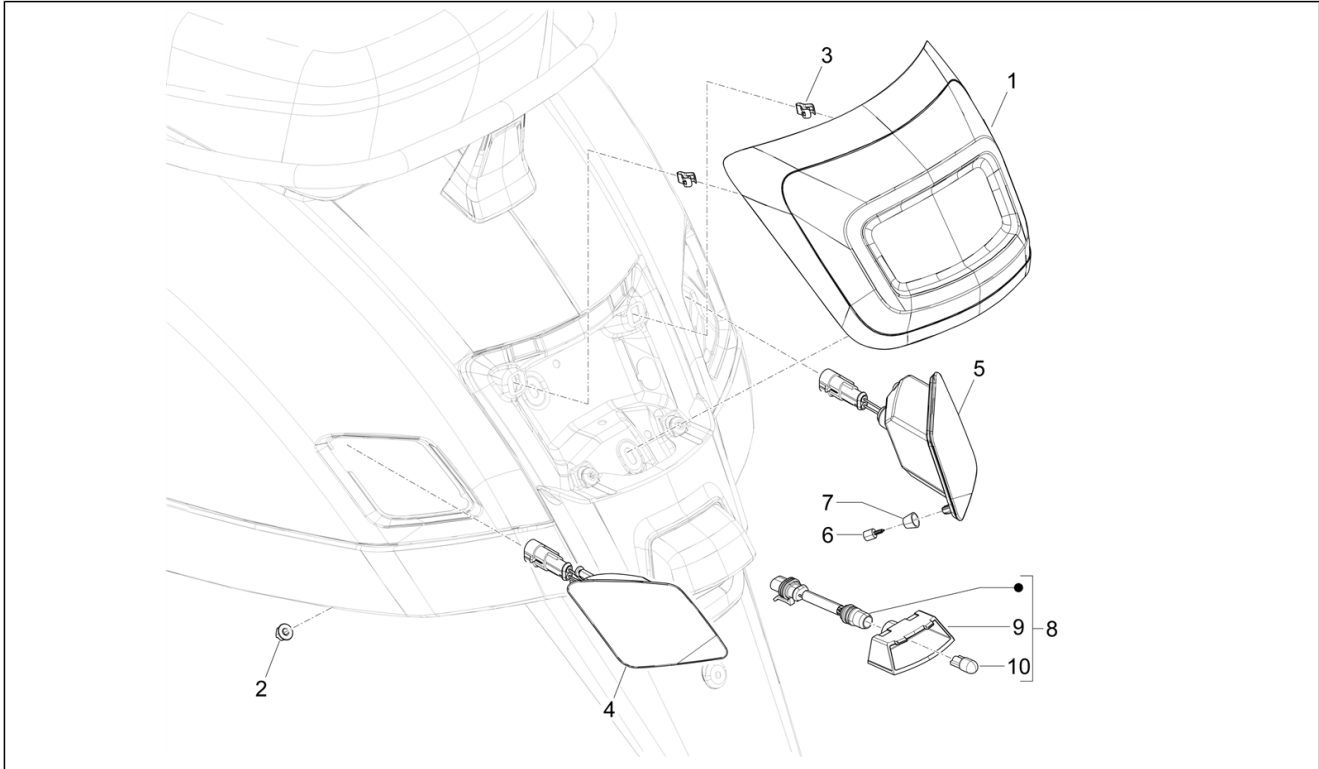

Group	Electrical system
Code	06.04
Description	Rear headlamps - Turn signal lamps
Service	1

Pos.	Code	Description	Qty	Variants
				Country:USA Version[USA] Colour:Lattementa green 350/A[350/A] Model version:Classic Version[Classic] Country:USA Version[USA] Colour:98/A - Black Competition[98/A] Model version:Classic Version[Classic] Country:USA Version[USA] Colour:B04 - WHITE[B04] Model version:Super Version [Super] Country:USA Version[USA] Colour:90 - Black[90] Model version:Super Version [Super] Country:USA Version[USA] Colour:Dragon Red 894[894] Model version:Super Version [Super] Country:Canada Version[CANADA] Colour:90 - Black[90] Model version:Super Version [Super] Country:USA Version[USA] Colour:Beige Q01[Q01] Model version:Classic Version[Classic] Country:USA Version[USA] Colour:90 - Black[90] Model version:Super Version [Super] Country:Canada Version[CANADA]
1	1D004230	Taillight	1	Colour:A11 - Orange Brick[A11] Model version:Super Sport[SUPER SPORT] Country:Canada Version[CANADA] Colour:B04 - WHITE[B04] Model version:Super Sport[SUPER SPORT] Country:Canada Version[CANADA] Colour:Technical grey 707/C[707/C] Model version:Super Sport[SUPER SPORT] Country:Canada Version[CANADA] Colour:Matt Black 99/C[99/C] Model version:Super Sport[SUPER SPORT] Country:Canada Version[CANADA]