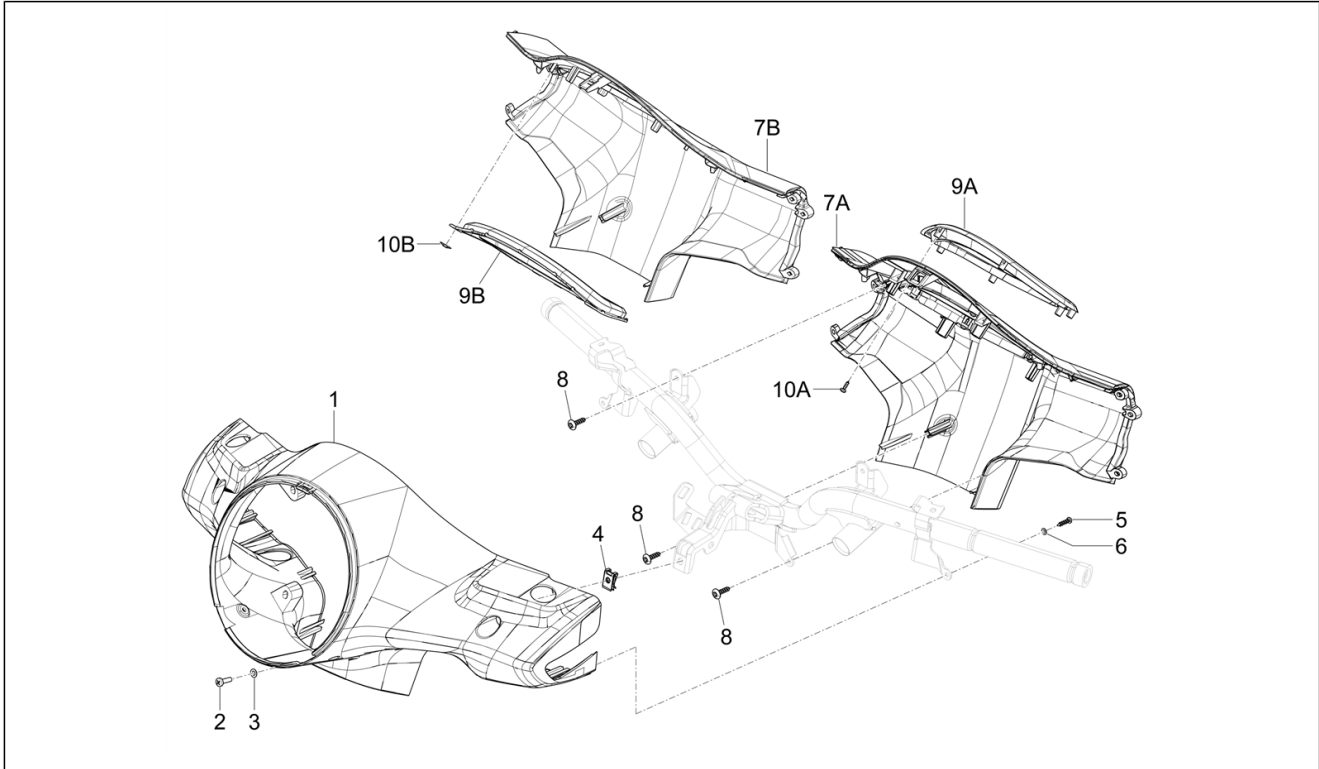

Group	Handlebars/Steering
Code	03.01
Description	Handlebars coverages
Service	1

Pos.	Code	Description	Qty	Variants
1	1B011175000R7	Front handlebar cover	1	Colour:Dragon Red 894[894] Model version:Super Version [Super] Country:USA Version[USA] Colour:Dragon Red 894[894] Model version:Super Version [Super] Country:Canada Version[CANADA] Colour:Dragon Red 894[894] Model version:Super Version [Super] Country:USA Version[USA] Colour:Dragon Red 894[894] Model version:Super Version [Super] Country:Canada Version[CANADA]
1	1B011175000Q01	Front handlebar cover	1	Colour:Beige Q01[Q01] Model version:Classic Version[Classic] Country:Canada Version[CANADA] Colour:Beige Q01[Q01] Model version:Classic Version[Classic] Country:USA Version[USA]
1	1B011175000DY	Front handlebar cover	1	Colour:Matte blue 288/A[288/A] Model version:Super Tech[Super Tech] Country:USA Version[USA] Colour:Matte blue 288/A[288/A] Model version:Super Tech[Super Tech] Country:Canada Version[CANADA] Colour:Matte blue 288/A[288/A] Model version:Super Tech[Super Tech] Country:Canada Version[CANADA]
1	1B011175000G23	Front handlebar cover	1	Colour:G23 - Ice gray[G23] Model version:Super Tech[Super Tech] Country:USA Version[USA] Colour:G23 - Ice gray[G23] Model version:Super Tech[Super Tech] Country:Canada Version[CANADA] Colour:G23 - Ice gray[G23] Model version:Super Tech[Super Tech] Country:Canada Version[CANADA] Colour:G23 - Ice gray[G23]