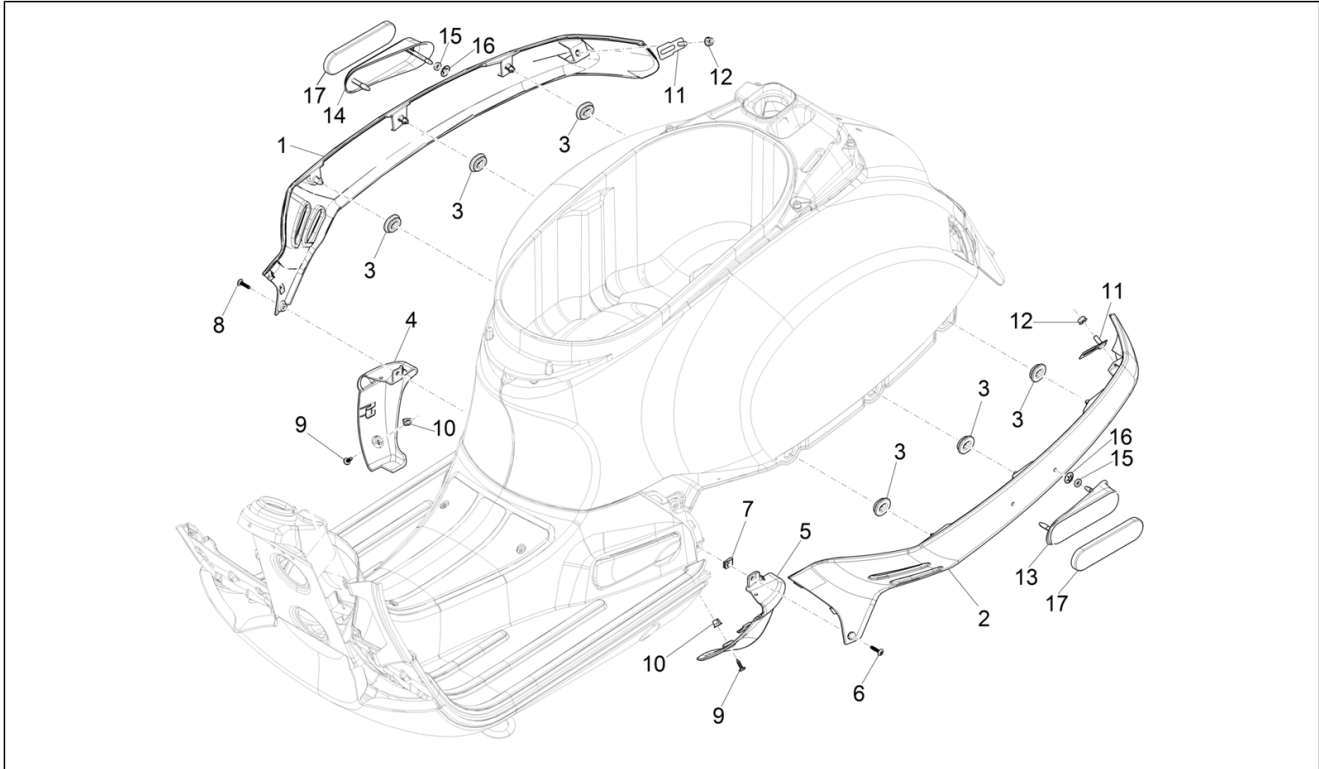

Group	Frame - Plastic parts - Coachwork
Code	02.32
Description	Side cover - Spoiler
Service	1

Pos.	Code	Description	Qty	Variants
				Model version:Super Version [Super] Country:USA Version[USA] Colour:90 - Black[90] Model version:Super Version [Super] Country:USA Version[USA] Colour:90 - Black[90] Model version:Super Version [Super] Country:Canada Version[CANADA]
1	1B009633000R7	Right side cover	1	Colour:Dragon Red 894[894] Model version:Super Version [Super] Country:USA Version[USA] Colour:Dragon Red 894[894] Model version:Super Version [Super] Country:Canada Version[CANADA] Colour:Dragon Red 894[894] Model version:Super Version [Super] Country:USA Version[USA] Colour:Dragon Red 894[894] Model version:Super Version [Super] Country:Canada Version[CANADA]
1	1B009633000XN2	Right side cover	1	Colour:98/A - Black Competition[98/A] Model version:Classic Version[Classic] Country:Canada Version[CANADA] Colour:98/A - Black Competition[98/A] Model version:Classic Version[Classic] Country:USA Version[USA] Colour:98/A - Black Competition[98/A] Model version:Classic Version[Classic] Country:USA Version[USA]
1	1B009633000Q01	Right side cover	1	Colour:Beige Q01[Q01] Model version:Classic Version[Classic] Country:Canada Version[CANADA] Colour:Beige Q01[Q01] Model version:Classic Version[Classic] Country:USA Version[USA] Colour:Beige Q01[Q01] Model version:Classic Version[Classic]