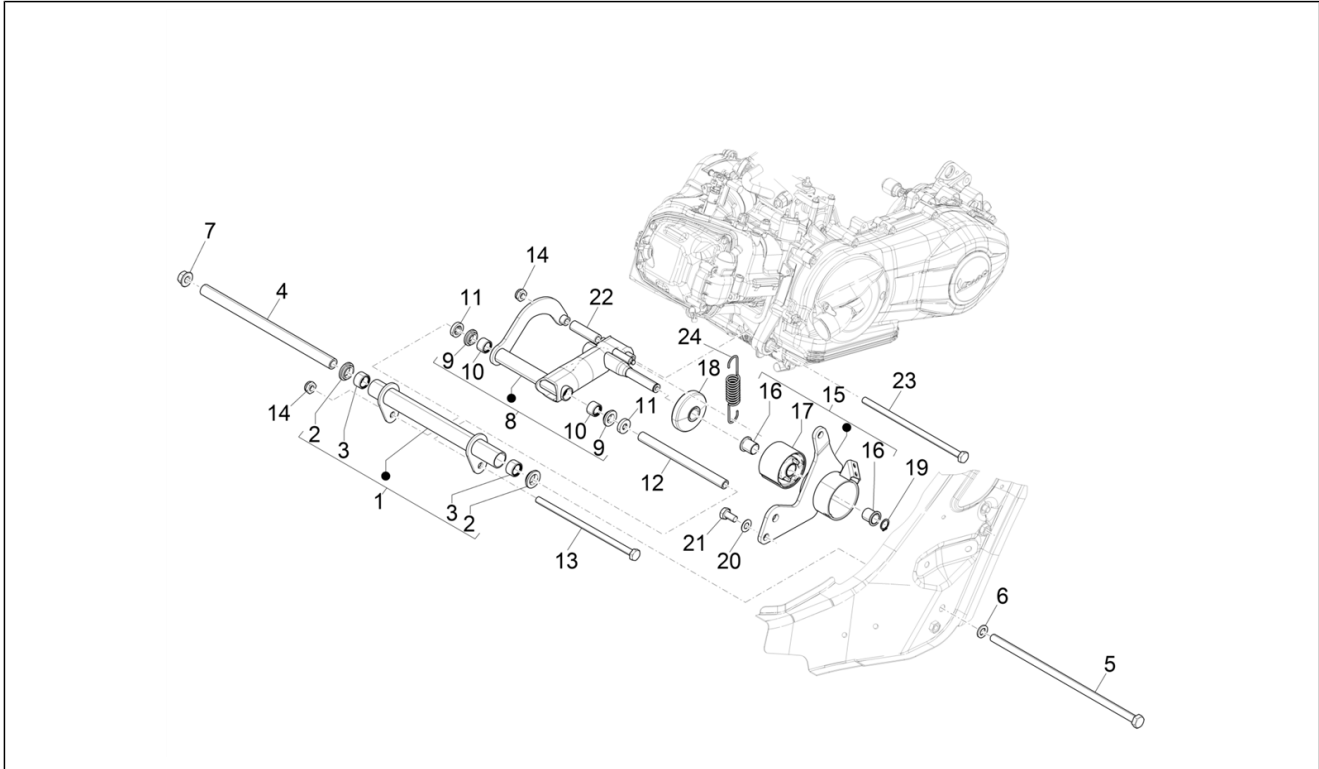

Group	Suspensions - Wheels
Code	04.01
Description	Swinging arm
Service	1

Pos.	Code	Description	Qty	Variants
1	5A000479	Chassis side swinging arm	1	
2	598917	Bush	2	
3	600161	Drawn cap	2	
4	597857	Spacer 290.00 mm	1	
5	597914	Hex socket screw M12x324	1	
6	266845	Washer	1	
7	271740	Nut M12	1	
8	1C005766	Complete swinging arm on engine side	1	
9	56127R	Roller cage	2	
10	597317	Bush	2	
11	650755	Spacer	2	
12	CM067806	Spacer 189.00 mm	1	
13	271779	Hex socket screw M10x215	1	
14	002440	Self locking nut M10-6H (CH17)	2	
15	1C002894	Silentblock support bracket	1	
16	273460	Bush	2	
17	272750	Silent-block	1	
18	599250	Silent-block	1	
19	006416	Circlip	1	
20	012535	Washer	2	
21	031153	Hexagon head screw M10x20 CL8.8	2	
22	599077	Spacer	1	
23	667827	Hexagon head screw M10x225	1	
24	599059	Spring	1