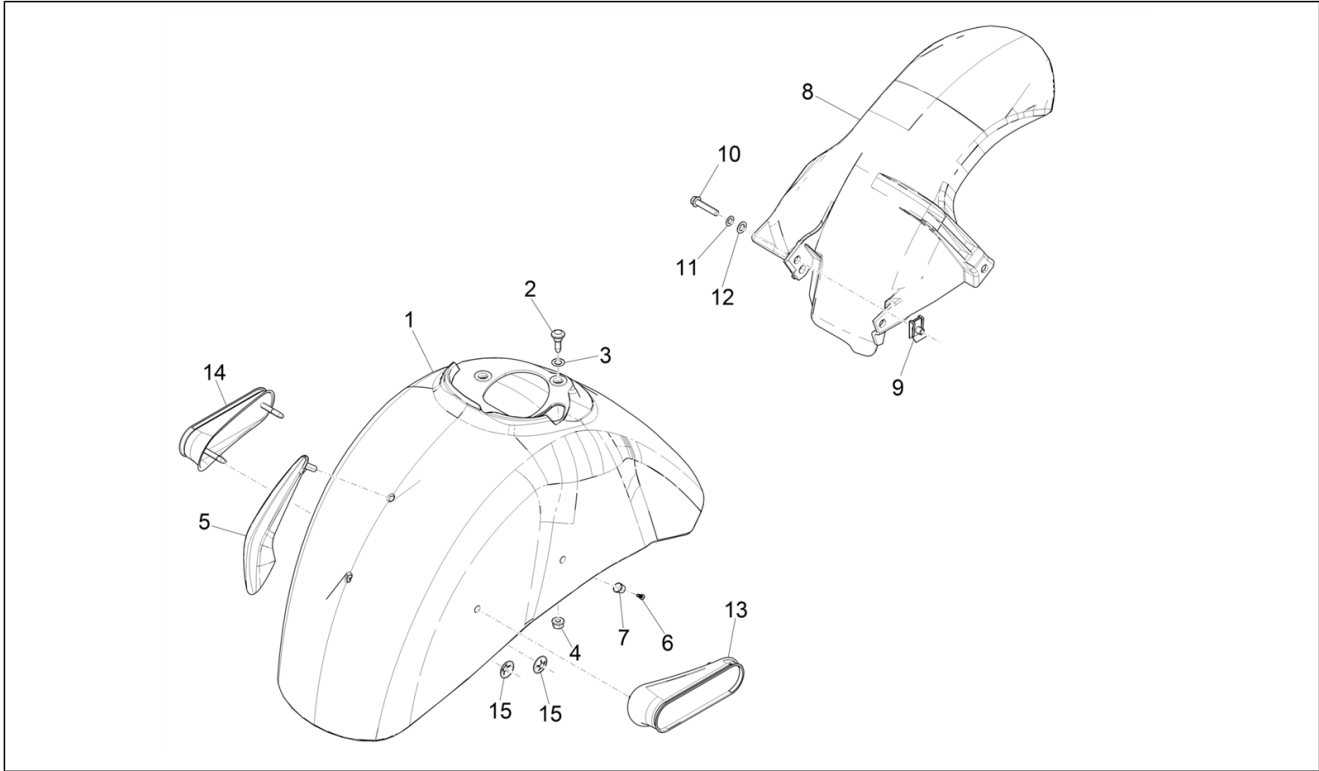

Group	Frame - Plastic parts - Coachwork
Code	02.33
Description	Wheel huosing - Mudguard
Service	1

Pos.	Code	Description	Qty	Variants
				Model version:Super Tech[Super Tech] Country:Canada Version[CANADA] Colour:G23 - Ice gray[G23] Model version:Super Tech[Super Tech] Country:USA Version[USA] Colour:Matte blue 288/A[288/A] Model version:Super Tech[Super Tech] Country:Canada Version[CANADA]
5	1B009439000K1	Mudguard crest	1	Colour:B04 - WHITE[B04] Model version:Super Version [Super] Country:USA Version[USA] Colour:Dragon Red 894[894] Model version:Super Version [Super] Country:USA Version[USA] Colour:Beige Q01[Q01] Model version:Classic Version[Classic] Country:Canada Version[CANADA] Colour:Lattementa green 350/A[350/A] Model version:Classic Version[Classic] Country:Canada Version[CANADA] Colour:Dragon Red 894[894] Model version:Super Version [Super] Country:Canada Version[CANADA] Colour:98/A - Black Competition[98/A] Model version:Classic Version[Classic] Country:Canada Version[CANADA] Colour:90 - Black[90] Model version:Super Version [Super] Country:Canada Version[CANADA] Colour:B04 - WHITE[B04] Model version:Super Version [Super] Country:Canada Version[CANADA] Colour:Beige Q01[Q01] Model version:Classic Version[Classic] Country:USA Version[USA] Colour:Lattementa green 350/A[350/A] Model version:Classic Version[Classic]