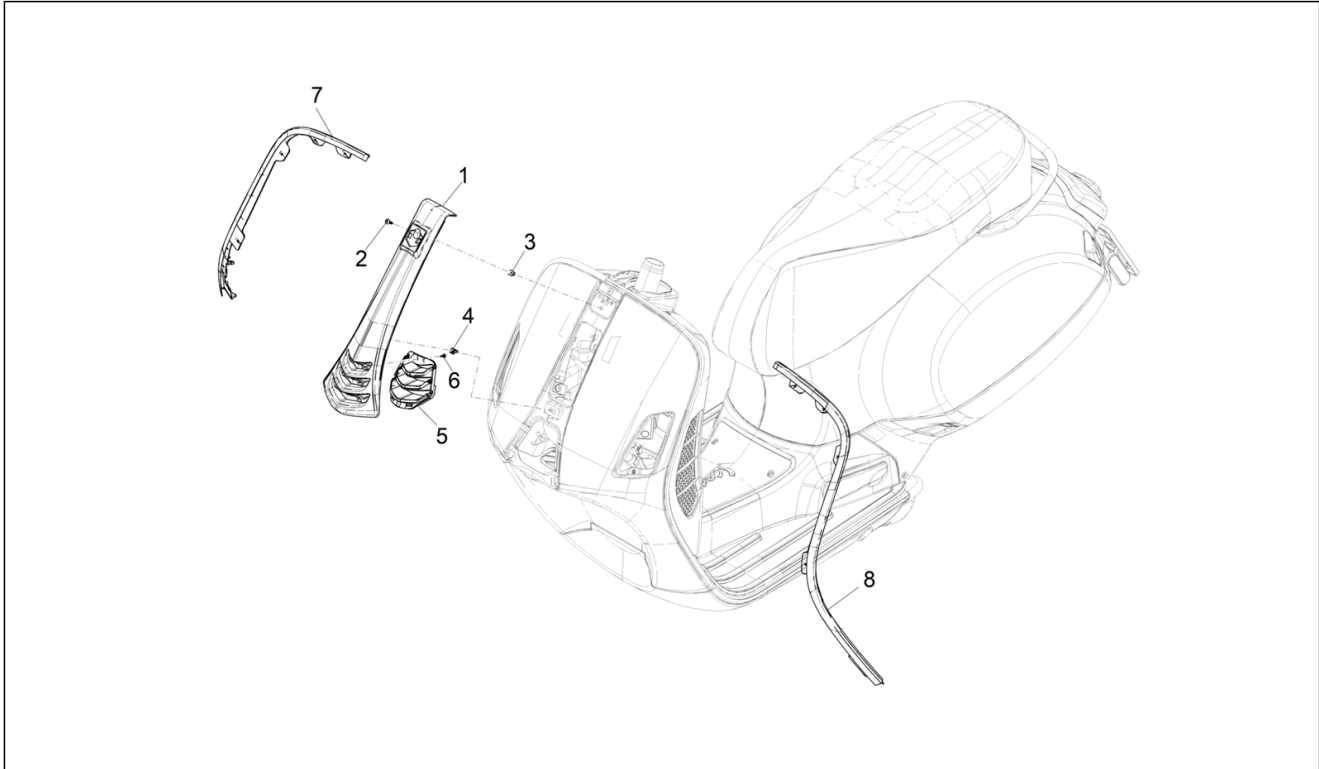

Group	Frame - Plastic parts - Coachwork
Code	02.26
Description	Front shield
Service	1

Pos.	Code	Description	Qty	Variants
				Colour:G22 - Quartz gray[G22] Model version:Super Tech[Super Tech] Country:Canada Version[CANADA] Colour:G23 - Ice gray[G23] Model version:Super Tech[Super Tech] Country:Canada Version[CANADA] Colour:G22 - Quartz gray[G22] Model version:Super Tech[Super Tech] Country:USA Version[USA] Colour:G22 - Quartz gray[G22] Model version:Super Tech[Super Tech] Country:Canada Version[CANADA] Colour:G23 - Ice gray[G23] Model version:Super Tech[Super Tech] Country:Canada Version[CANADA] Colour:G23 - Ice gray[G23] Model version:Super Tech[Super Tech] Country:USA Version[USA] Colour:Matte blue 288/A[288/A] Model version:Super Tech[Super Tech] Country:Canada Version[CANADA]
8	1B00964400090	Left-hand shield edge	1	Colour:B04 - WHITE[B04] Model version:Super Version [Super] Country:USA Version[USA] Colour:Dragon Red 894[894] Model version:Super Version [Super] Country:USA Version[USA] Colour:A11 - Orange Brick[A11] Model version:Super Sport[SUPER SPORT] Country:Canada Version[CANADA] Colour:B04 - WHITE[B04] Model version:Super Sport[SUPER SPORT] Country:Canada Version[CANADA] Colour:Technical grey 707/C[707/C] Model version:Super Sport[SUPER SPORT] Country:Canada Version[CANADA] Colour:Matt Black 99/C[99/C]