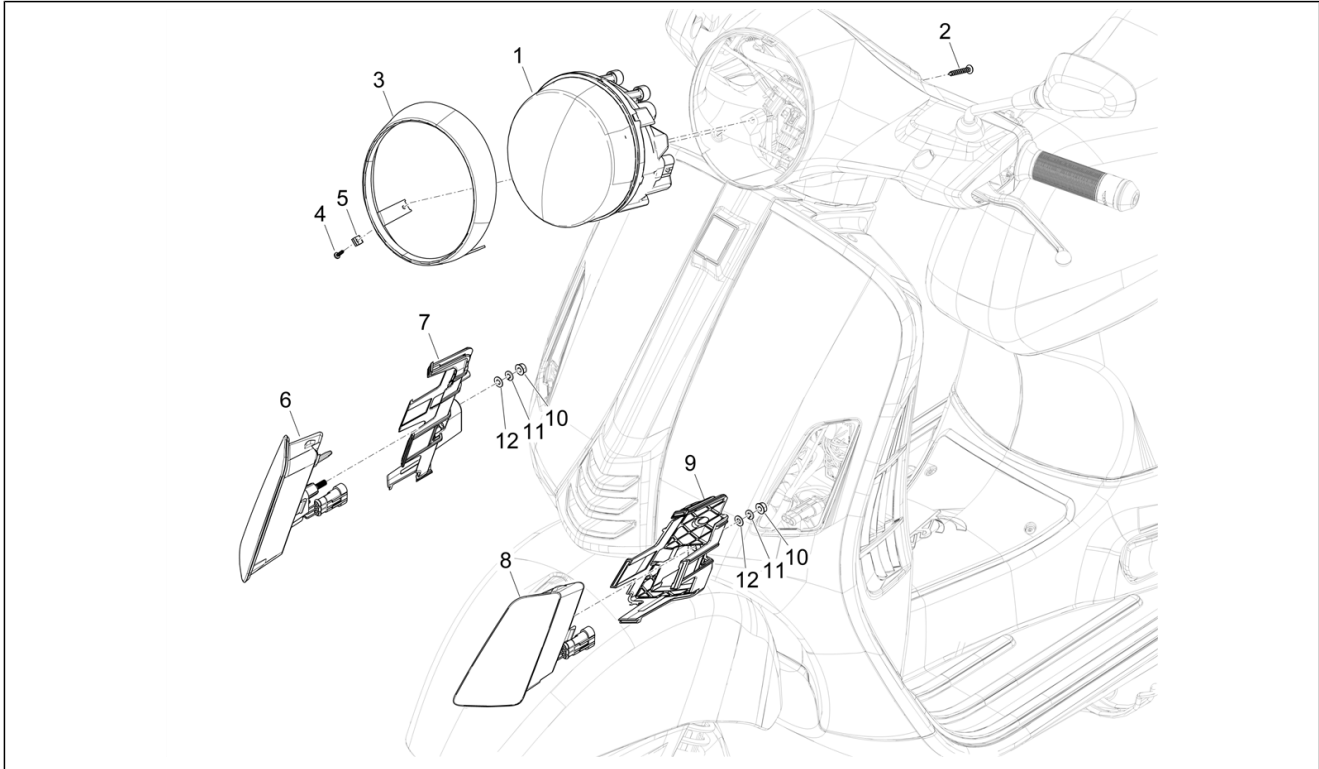

Group	Electrical system
Code	06.03
Description	Front headlamps - Turn signal lamps
Service	1

Pos.	Code	Description	Qty	Variants
1	1D003883	Complete front headlight	1	
2	296458	Self tapping screw L=35 mm	4	
3	1B009661000G24	Headlight frame	1	Colour:Matte blue 288/A[288/A] Model version:Super Tech[Super Tech] Country:USA Version[USA] Colour:G22 - Quartz gray[G22] Model version:Super Tech[Super Tech] Country:USA Version[USA] Colour:G23 - Ice gray[G23] Model version:Super Tech[Super Tech] Country:USA Version[USA] Colour:Matte blue 288/A[288/A] Model version:Super Tech[Super Tech] Country:Canada Version[CANADA] Colour:G22 - Quartz gray[G22] Model version:Super Tech[Super Tech] Country:Canada Version[CANADA] Colour:G23 - Ice gray[G23] Model version:Super Tech[Super Tech] Country:Canada Version[CANADA] Colour:G22 - Quartz gray[G22] Model version:Super Tech[Super Tech] Country:USA Version[USA] Colour:G22 - Quartz gray[G22] Model version:Super Tech[Super Tech] Country:Canada Version[CANADA] Colour:G23 - Ice gray[G23] Model version:Super Tech[Super Tech] Country:Canada Version[CANADA] Colour:G23 - Ice gray[G23] Model version:Super Tech[Super Tech] Country:USA Version[USA] Colour:Matte blue 288/A[288/A] Model version:Super Tech[Super Tech] Country:Canada Version[CANADA]
3	1B009661000K1	Headlight frame	1	Colour:B04 - WHITE[B04] Model version:Super Version [Super]