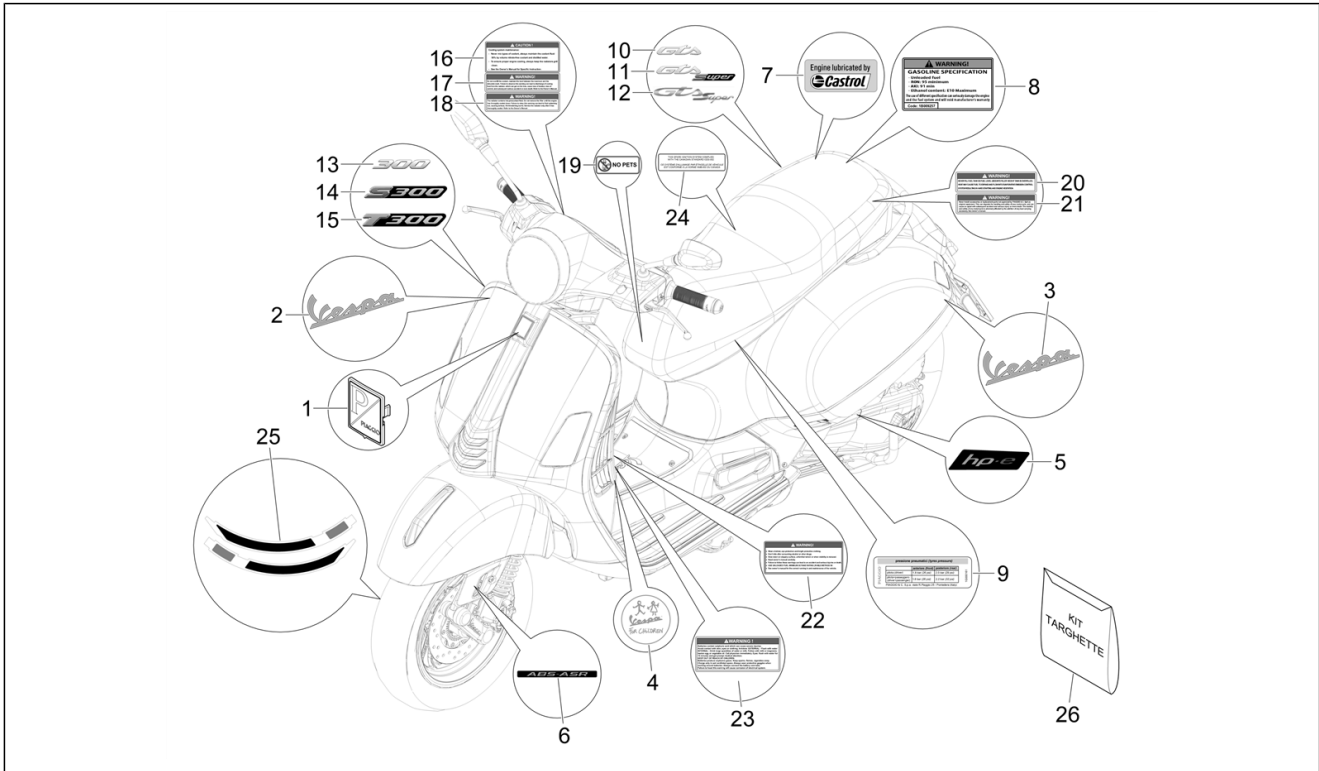

Group	Frame - Plastic parts - Coachwork
Code	02.38
Description	Plates - Emblems
Service	1

Pos.	Code	Description	Qty	Variants
				Model version:Super Tech[Super Tech] Country:Canada Version[CANADA] Colour:G23 - Ice gray[G23] Model version:Super Tech[Super Tech] Country:USA Version[USA] Colour:Matte blue 288/A[288/A] Model version:Super Tech[Super Tech] Country:Canada Version[CANADA] Colour:90 - Black[90] Model version:Super Version [Super] Country:Canada Version[CANADA]
13	2H005288	Plate "300"	1	Colour:B04 - WHITE[B04] Model version:Super Version [Super] Country:USA Version[USA] Colour:Dragon Red 894[894] Model version:Super Version [Super] Country:USA Version[USA] Colour:Beige Q01[Q01] Model version:Classic Version[Classic] Country:Canada Version[CANADA] Colour:Lattementa green 350/A[350/A] Model version:Classic Version[Classic] Country:Canada Version[CANADA] Colour:Dragon Red 894[894] Model version:Super Version [Super] Country:Canada Version[CANADA] Colour:98/A - Black Competition[98/A] Model version:Classic Version[Classic] Country:Canada Version[CANADA] Colour:90 - Black[90] Model version:Super Version [Super] Country:Canada Version[CANADA] Colour:B04 - WHITE[B04] Model version:Super Version [Super] Country:Canada Version[CANADA] Colour:Beige Q01[Q01] Model version:Classic Version[Classic]