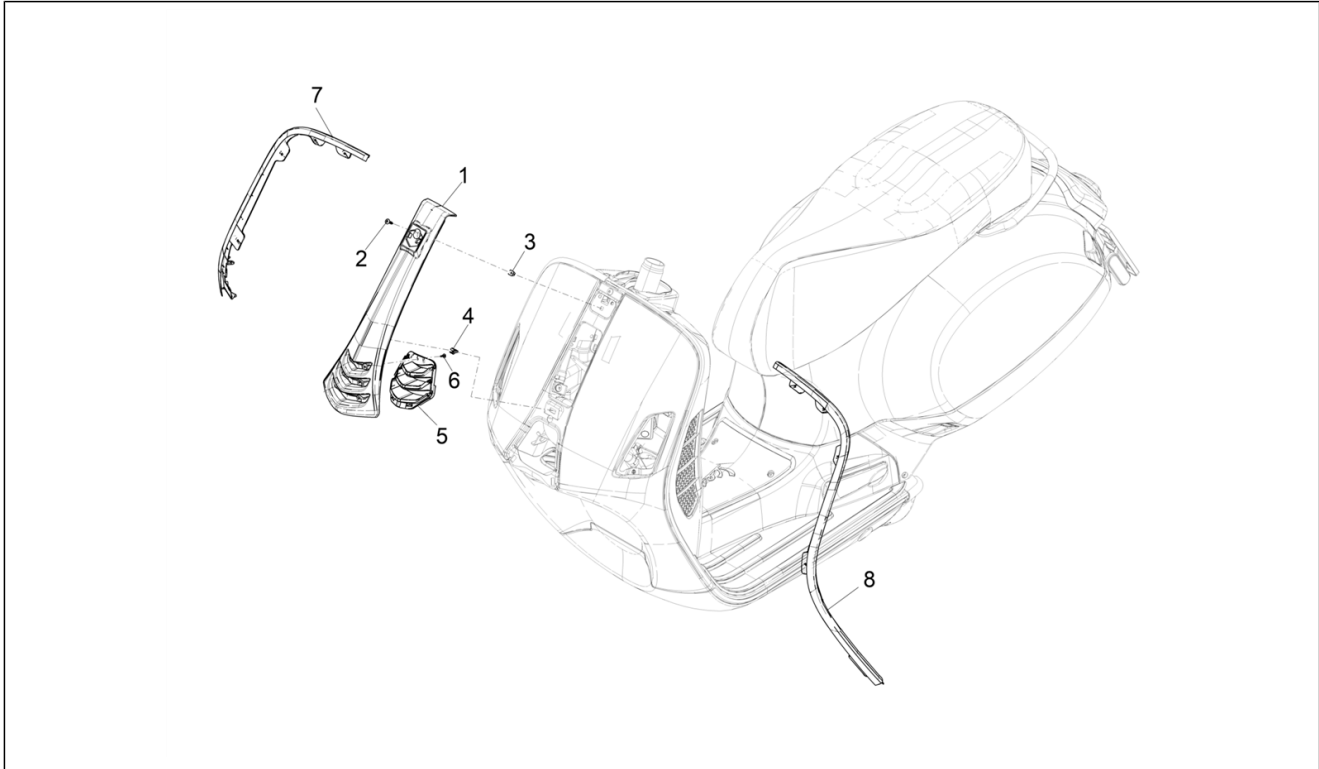

Group	Frame - Plastic parts - Coachwork
Code	02.26
Description	Front shield
Service	1

Pos.	Code	Description	Qty	Variants
				Colour:B04 - WHITE[B04] Model version:Super Sport[SUPER SPORT] Country:Canada Version[CANADA] Colour:Technical grey 707/C[707/C] Model version:Super Sport[SUPER SPORT] Country:USA Version[USA] Colour:Technical grey 707/C[707/C] Model version:Super Sport[SUPER SPORT] Country:Canada Version[CANADA] Colour:Matt Black 99/C[99/C] Model version:Super Sport[SUPER SPORT] Country:USA Version[USA] Colour:Matt Black 99/C[99/C] Model version:Super Sport[SUPER SPORT] Country:Canada Version[CANADA] Colour:Matt Black 99/C[99/C] Model version:Super Sport[SUPER SPORT] Country:USA Version[USA]
6	008432	Cross head cylinder head screw 3,5x9,5	1	
7	1B009645000G24	Right-hand shield edge	1	Colour:Matte blue 288/A[288/A] Model version:Super Tech[Super Tech] Country:USA Version[USA] Colour:G22 - Quartz gray[G22] Model version:Super Tech[Super Tech] Country:USA Version[USA] Colour:G23 - Ice gray[G23] Model version:Super Tech[Super Tech] Country:USA Version[USA] Colour:Matte blue 288/A[288/A] Model version:Super Tech[Super Tech] Country:Canada Version[CANADA] Colour:G22 - Quartz gray[G22] Model version:Super Tech[Super Tech] Country:Canada Version[CANADA] Colour:G23 - Ice gray[G23] Model version:Super Tech[Super Tech] Country:Canada Version[CANADA]