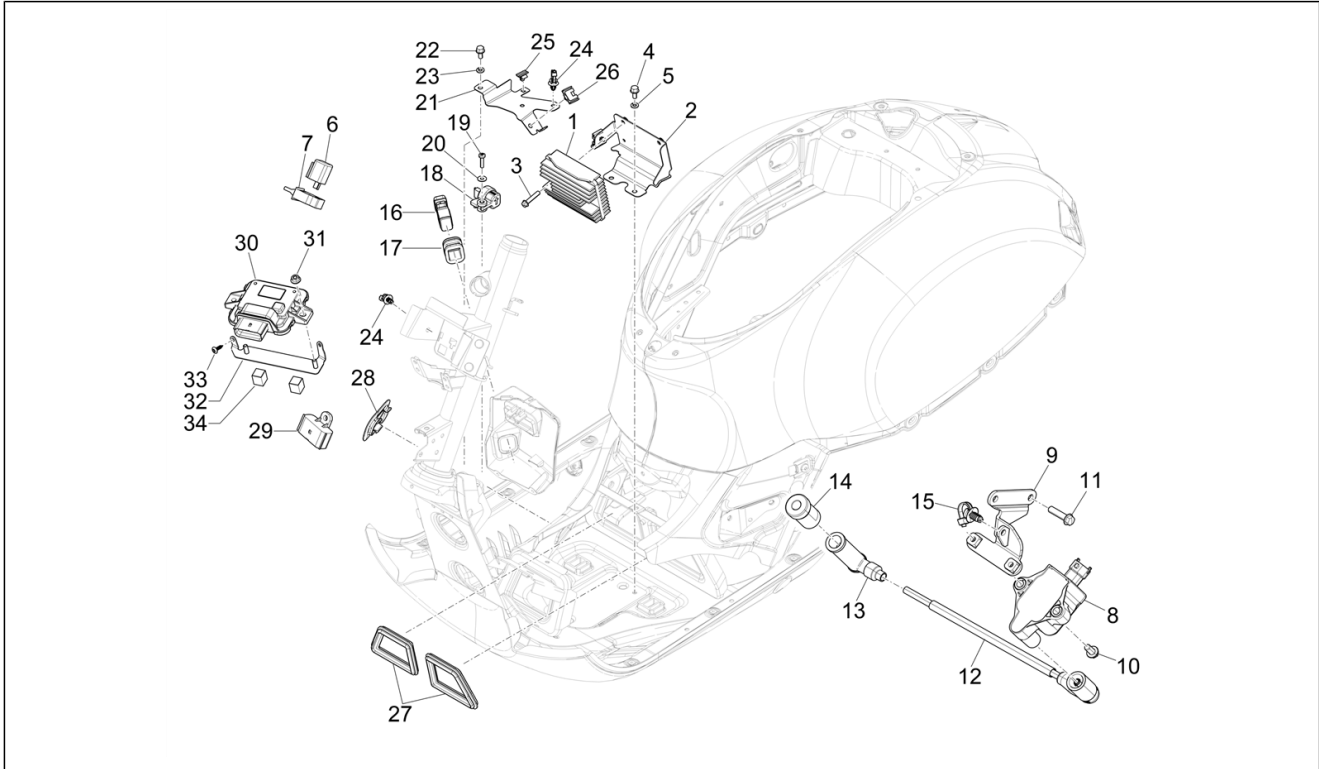

Group	Electrical system
Code	06.06
Description	Voltage Regulators - Electronic Control Units (ecu) - H.T. Coil
Service	1

Pos.	Code	Description	Qty	Variants
				Colour: B04 - WHITE[B04] Model version: Super Sport[SUPER SPORT] Country: Canada Version[CANADA] Colour: Technical grey 707/C[707/C] Model version: Super Sport[SUPER SPORT] Country: USA Version[USA] Colour: Technical grey 707/C[707/C] Model version: Super Sport[SUPER SPORT] Country: Canada Version[CANADA] Colour: Matt Black 99/C[99/C] Model version: Super Sport[SUPER SPORT] Country: USA Version[USA] Colour: Matt Black 99/C[99/C] Model version: Super Sport[SUPER SPORT] Country: Canada Version[CANADA] Colour: G22 - Quartz gray[G22] Model version: Super Tech[Super Tech] Country: USA Version[USA] Colour: G22 - Quartz gray[G22] Model version: Super Tech[Super Tech] Country: Canada Version[CANADA] Colour: G23 - Ice gray[G23] Model version: Super Tech[Super Tech] Country: Canada Version[CANADA] Colour: G23 - Ice gray[G23] Model version: Super Tech[Super Tech] Country: USA Version[USA] Colour: Matte blue 288/A[288/A] Model version: Super Tech[Super Tech] Country: Canada Version[CANADA] Colour: Matt Black 99/C[99/C] Model version: Super Sport[SUPER SPORT] Country: USA Version[USA] Colour: 90 - Black[90] Model version: Super Version [Super] Country: USA Version[USA]
33	CM180701	Self tapping screw D4x16	2	Colour: B04 - WHITE[B04]