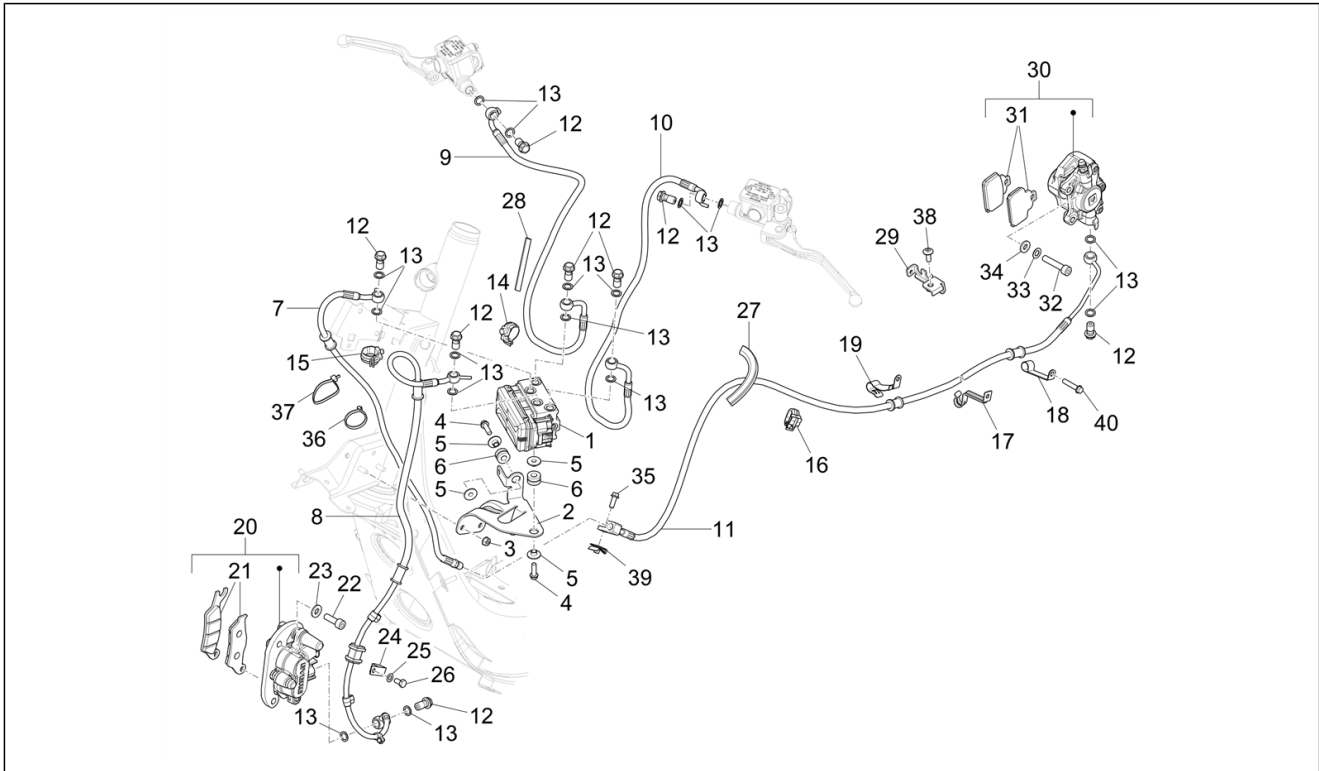

Group	Braking system - Transmissions
Code	05.02
Description	Brakes pipes - Calipers (ABS)
Service	1

Pos.	Code	Description	Qty	Variants
1	1C006399	ABS control unit	1	
2	1C006400	Control unit fixing bracket	1	
3	241936	Self locking nut M6	2	
4	018639	Hexagon head screw M6x20	2	
5	1C000870	Spacer	4	
6	939278	Pad	2	
7	1C006497	Rear brake - junction - ABS unit pip	1	
8	1C006496	ABS unit brake pipe - front brake pin	1	
9	1C006495	ABS unit left brake pump pipe	1	
10	1C006494	ABS unit right brake pump pipe	1	
11	1C006498	Rear brake pipe	1	
12	1C002059R	Special screw	8	
13	127927	Washer	16	
14	CM006908	Non return spring L=23	1	
15	CM006912	Non return spring	1	
16	CM013202	Pipes/cables retainer spring	1	
17	1C001520	Hose clamp	1	
18	564761	Hose clamp	1	
19	1C002845	Hose clamp	1	
20	CM256505	Front brake caliper	1	
21	1C000760	Pair of front brake pads	1	
22	1C006606	Countersunk cylindrical hex head screw M8x25	2	
23	1C006600	Flat washer	2	
24	1C001420	Hose clamp	1	
25	031086	Hexagon head screw M6x12	1	
26	006976	Spring washer 12x6,4x0,5	1	
27	CM023903	Edge protection L=100	1	
28	583282	Guard	1