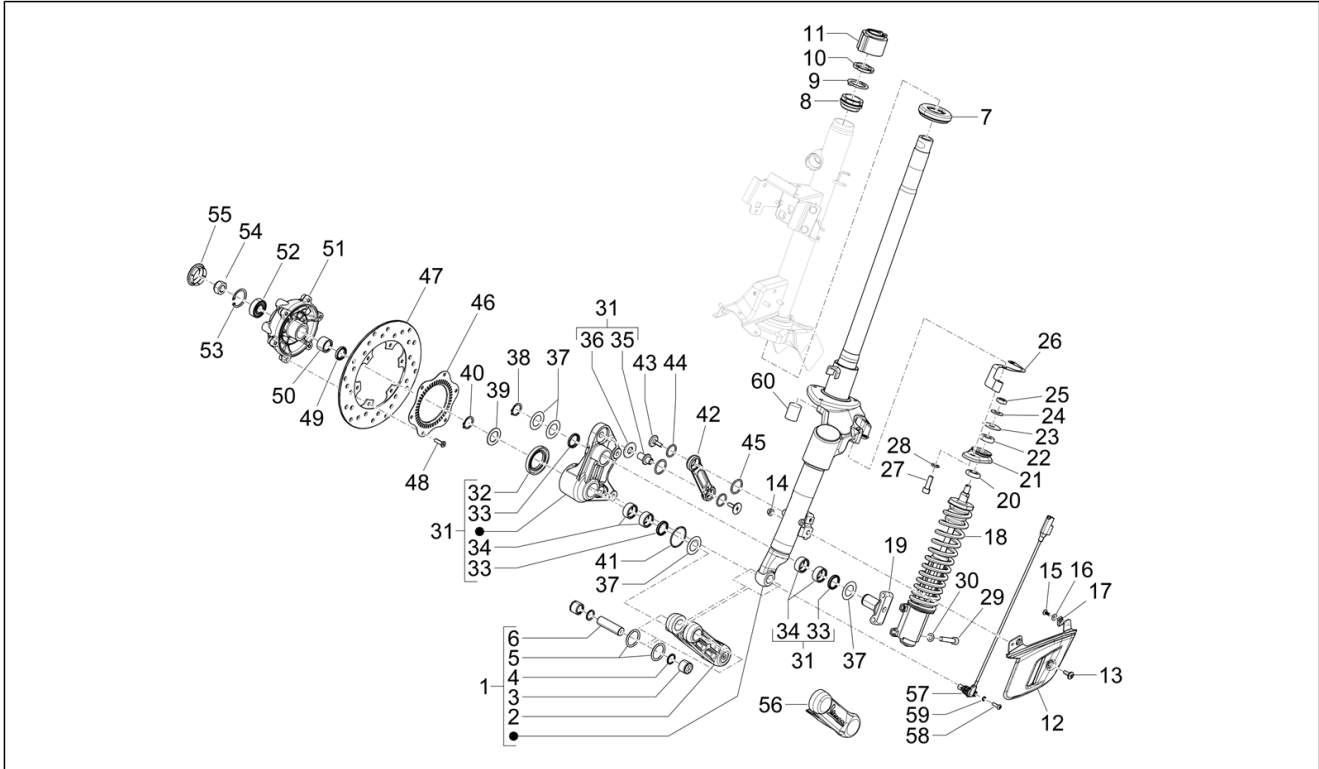

Group	Suspensions - Wheels
Code	04.02
Description	Fork/steering tube - Steering bearing unit
Service	1

Pos.	Code	Description	Qty	Variants
				Colour:Green V03[V03] Model version:Super Sport[SUPER SPORT] Country:USA Version[USA] Colour:Green V03[V03] Model version:Super Sport[SUPER SPORT] Country:Canada Version[CANADA] Colour:B04 - WHITE[B04] Model version:Super Sport[SUPER SPORT] Country:USA Version[USA] Colour:B04 - WHITE[B04] Model version:Super Sport[SUPER SPORT] Country:Canada Version[CANADA] Colour:Technical grey 707/C[707/C] Model version:Super Sport[SUPER SPORT] Country:USA Version[USA] Colour:Technical grey 707/C[707/C] Model version:Super Sport[SUPER SPORT] Country:Canada Version[CANADA] Colour:Matt Black 99/C[99/C] Model version:Super Sport[SUPER SPORT] Country:USA Version[USA] Colour:Matt Black 99/C[99/C] Model version:Super Sport[SUPER SPORT] Country:Canada Version[CANADA] Colour:Lattementa green 350/A[350/A] Model version:Classic Version[Classic] Country:USA Version[USA] Colour:98/A - Black Competition[98/A] Model version:Classic Version[Classic] Country:USA Version[USA] Colour:B04 - WHITE[B04] Model version:Super Version [Super] Country:USA Version[USA] Colour:90 - Black[90] Model version:Super Version [Super] Country:USA Version[USA] Colour:Dragon Red 894[894] Model version:Super Version [Super]