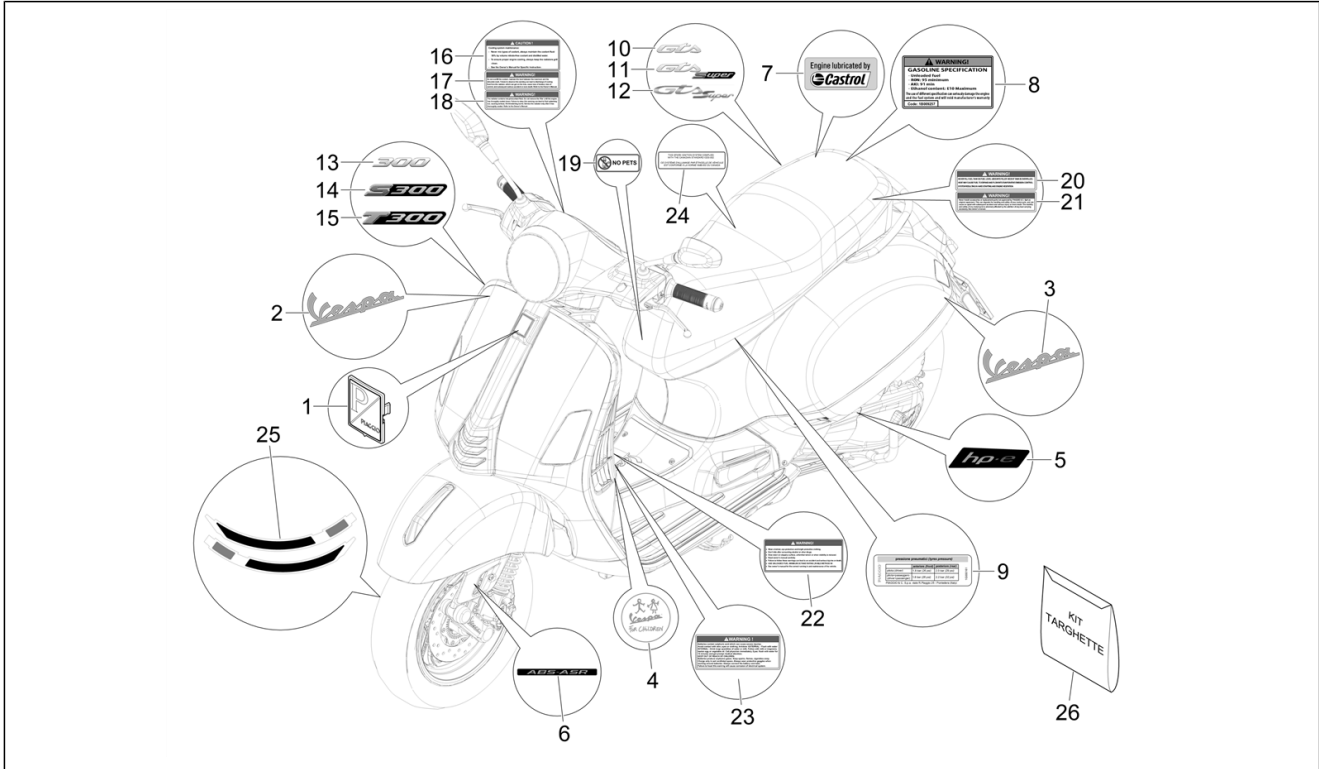

Group	Frame - Plastic parts - Coachwork
Code	02.38
Description	Plates - Emblems
Service	1

Pos.	Code	Description	Qty	Variants
				Model version:Super Sport[SUPER SPORT] Country:USA Version[USA] Colour:Green V03[V03] Model version:Super Sport[SUPER SPORT] Country:Canada Version[CANADA] Colour:B04 - WHITE[B04] Model version:Super Sport[SUPER SPORT] Country:USA Version[USA] Colour:B04 - WHITE[B04] Model version:Super Sport[SUPER SPORT] Country:Canada Version[CANADA] Colour:Technical grey 707/C[707/C] Model version:Super Sport[SUPER SPORT] Country:USA Version[USA] Colour:Technical grey 707/C[707/C] Model version:Super Sport[SUPER SPORT] Country:Canada Version[CANADA] Colour:Matt Black 99/C[99/C] Model version:Super Sport[SUPER SPORT] Country:USA Version[USA] Colour:Matt Black 99/C[99/C] Model version:Super Sport[SUPER SPORT] Country:Canada Version[CANADA] Colour:Matt Black 99/C[99/C] Model version:Super Sport[SUPER SPORT] Country:USA Version[USA]