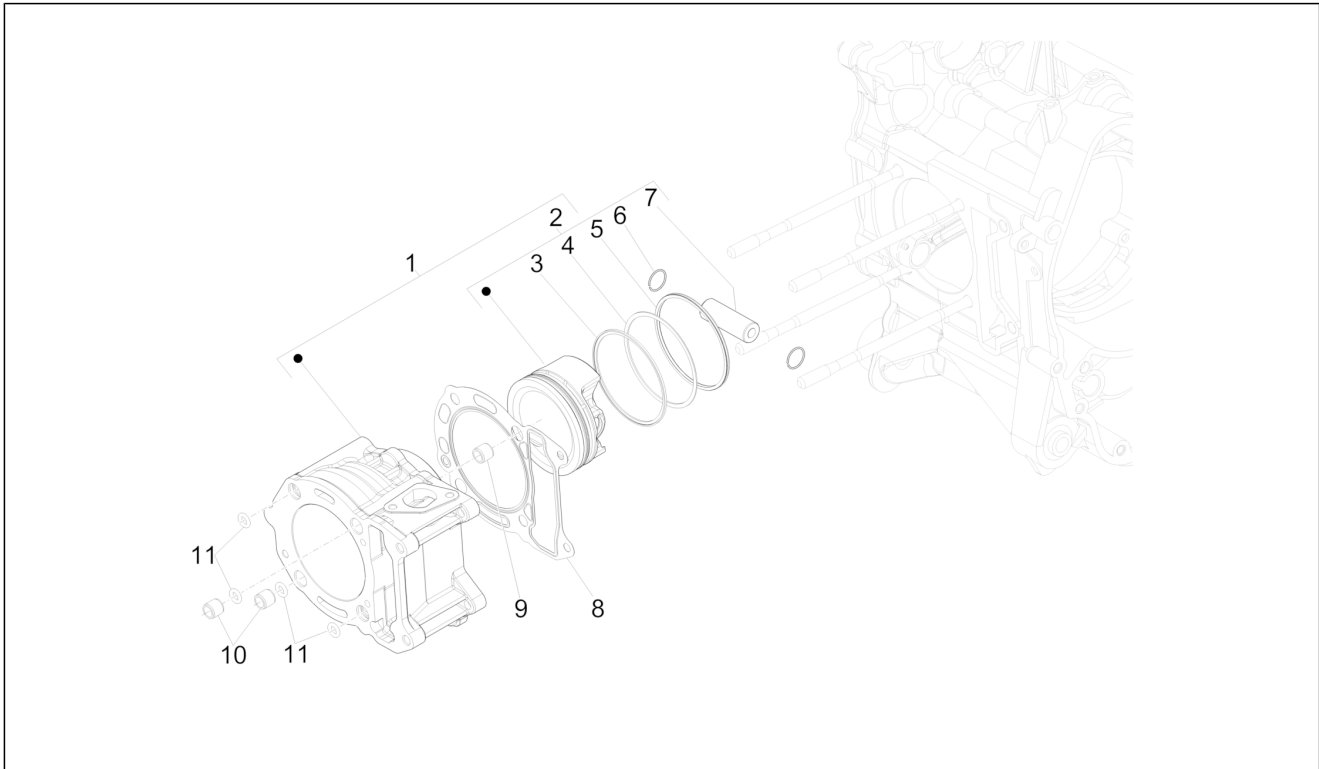

Group	Engine
Code	01.07
Description	Cylinder-piston-wrist pin unit
Service	1

Pos.	Code	Description	Qty	Variants
1	1A0214314	Cylinder - piston - pin - parts- rings assembly	1	
2	1A0133640M	Piston + piston pin Cat. 1 "M"	1	
2	1A0133640N	Piston + piston pin Cat. 2 "N"	1	
2	1A0133640O	Piston + piston pin Cat. 3 "O"	1	
2	1A0133640P	Piston + piston pin Cat. 4 "P"	1	
3	1A011379	Compression ring	1	
4	1A013666	Oil scraper section	1	
5	1A013667	Oil scraper section	1	
6	875096	Snap ring	2	
7	875005	Piston pin	1	
8	875113	Cylinder base gasket 0,6 mm	1	
9	277916	Locating dowel Ø7,5x12	2	
10	B015957	Locating dowel	2	
11	B017342	O-ring	4