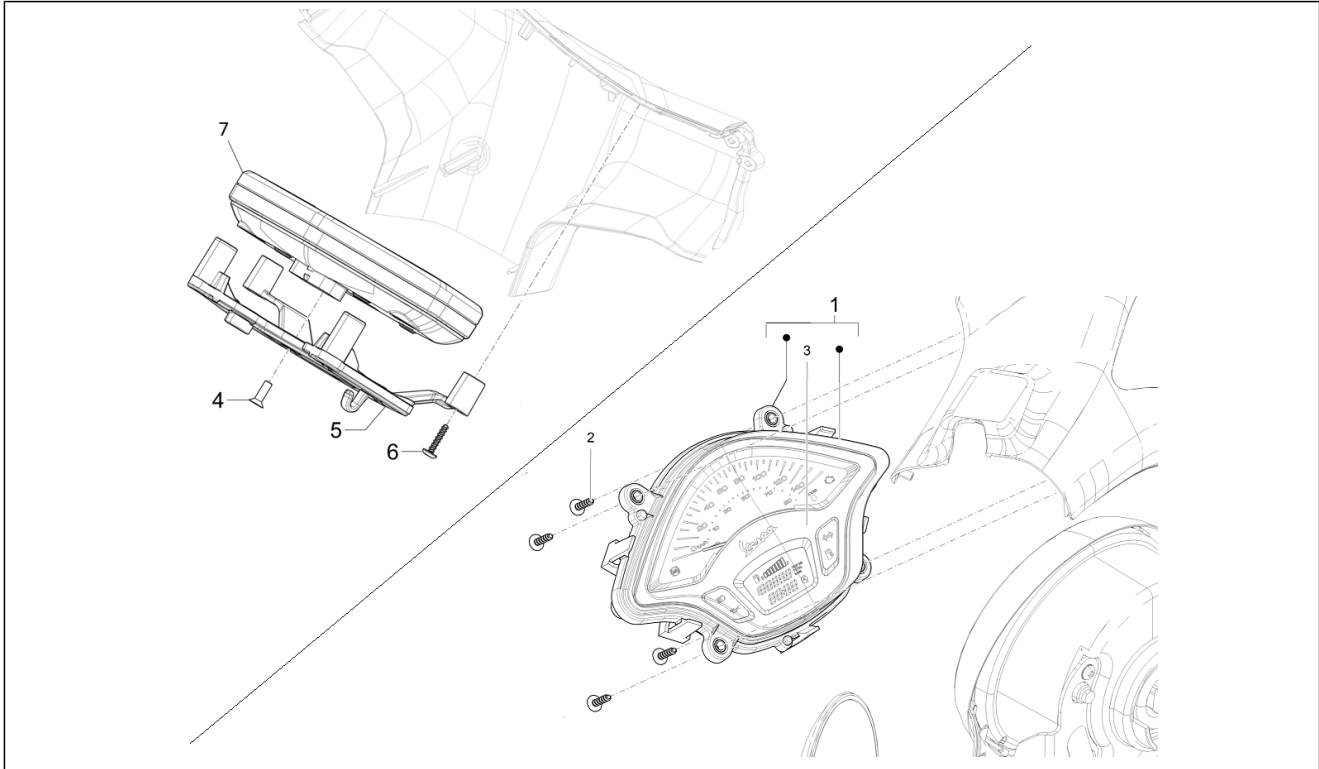

Group	Handlebars/Steering
Code	03.02
Description	Meter combination - Cruscotto
Service	1

Pos.	Code	Description	Qty	Variants
				Country:USA Version[USA] Colour:Matt Black 99/C[99/C] Model version:Super Sport[SUPER SPORT] Country:USA Version[USA] Colour:B04 - WHITE[B04] Model version:Super Version [Super] Country:USA Version[USA] Colour:90 - Black[90] Model version:Super Version [Super] Country:USA Version[USA]
2	CM180701	Self tapping screw D4x16	4	Colour:B04 - WHITE[B04] Model version:Super Version [Super] Country:Canada Version[CANADA] Colour:Dragon Red 894[894] Model version:Super Version [Super] Country:USA Version[USA] Colour:A11 - Orange Brick[A11] Model version:Super Sport[SUPER SPORT] Country:USA Version[USA] Colour:A11 - Orange Brick[A11] Model version:Super Sport[SUPER SPORT] Country:Canada Version[CANADA] Colour:Green V03[V03] Model version:Super Sport[SUPER SPORT] Country:USA Version[USA] Colour:Green V03[V03] Model version:Super Sport[SUPER SPORT] Country:Canada Version[CANADA] Colour:B04 - WHITE[B04] Model version:Super Sport[SUPER SPORT] Country:USA Version[USA] Colour:B04 - WHITE[B04] Model version:Super Sport[SUPER SPORT] Country:Canada Version[CANADA] Colour:Technical grey 707/C[707/C] Model version:Super Sport[SUPER SPORT] Country:USA Version[USA]