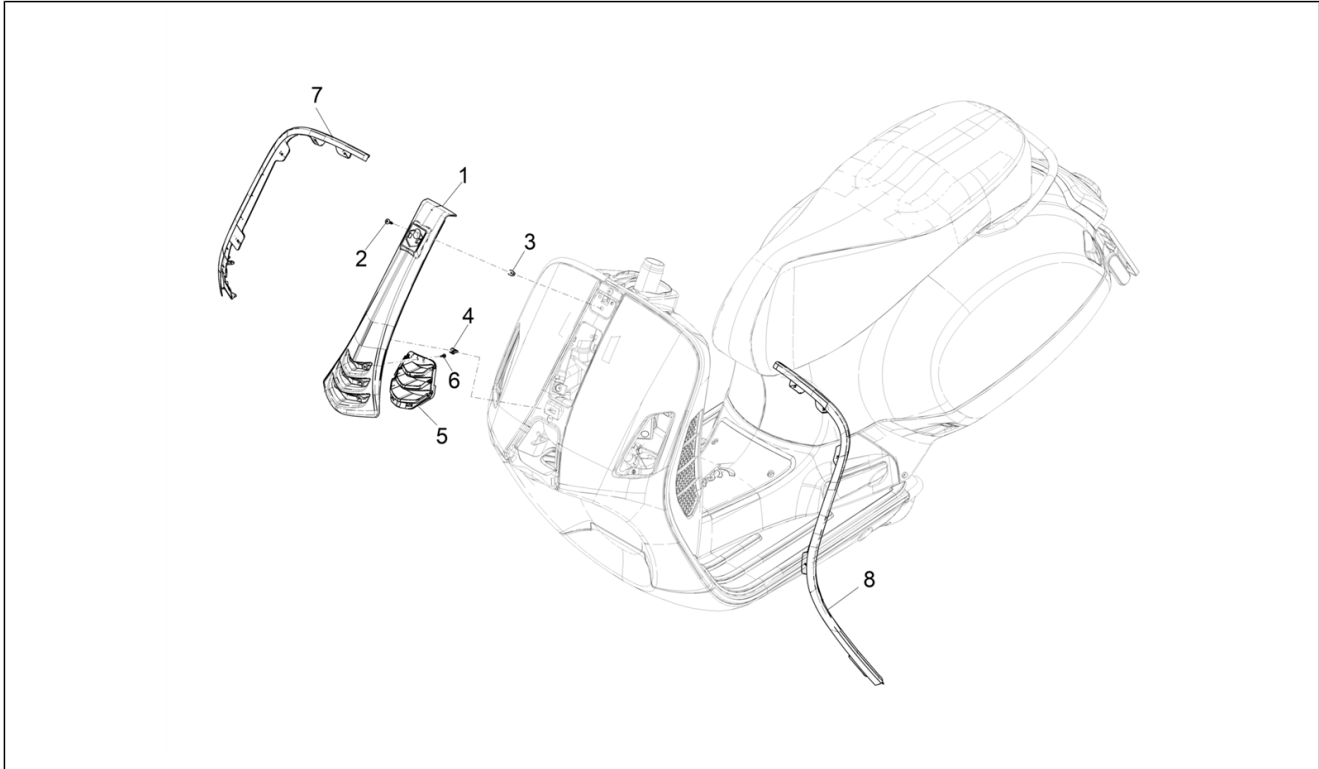

Group	Frame - Plastic parts - Coachwork
Code	02.26
Description	Front shield
Service	1

Pos.	Code	Description	Qty	Variants
				Model version:Super Sport[SUPER SPORT] Country:Canada Version[CANADA] Colour:B04 - WHITE[B04] Model version:Super Sport[SUPER SPORT] Country:USA Version[USA] Colour:Technical grey 707/C[707/C] Country:USA Version[USA] Colour:A11 - Orange Brick[A11] Model version:Super Sport[SUPER SPORT] Country:USA Version[USA] Colour:Green V03[V03] Model version:Super Sport[SUPER SPORT] Country:USA Version[USA] Colour:A11 - Orange Brick[A11] Model version:Super Sport[SUPER SPORT] Country:USA Version[USA] Colour:A11 - Orange Brick[A11] Model version:Super Sport[SUPER SPORT] Country:Canada Version[CANADA] Colour:Green V03[V03] Model version:Super Sport[SUPER SPORT] Country:USA Version[USA] Colour:Green V03[V03] Model version:Super Sport[SUPER SPORT] Country:Canada Version[CANADA] Colour:B04 - WHITE[B04] Model version:Super Sport[SUPER SPORT] Country:USA Version[USA] Colour:B04 - WHITE[B04] Model version:Super Sport[SUPER SPORT] Country:Canada Version[CANADA] Colour:Technical grey 707/C[707/C] Model version:Super Sport[SUPER SPORT] Country:USA Version[USA] Colour:Technical grey 707/C[707/C] Model version:Super Sport[SUPER SPORT] Country:Canada Version[CANADA] Colour:Matt Black 99/C[99/C]