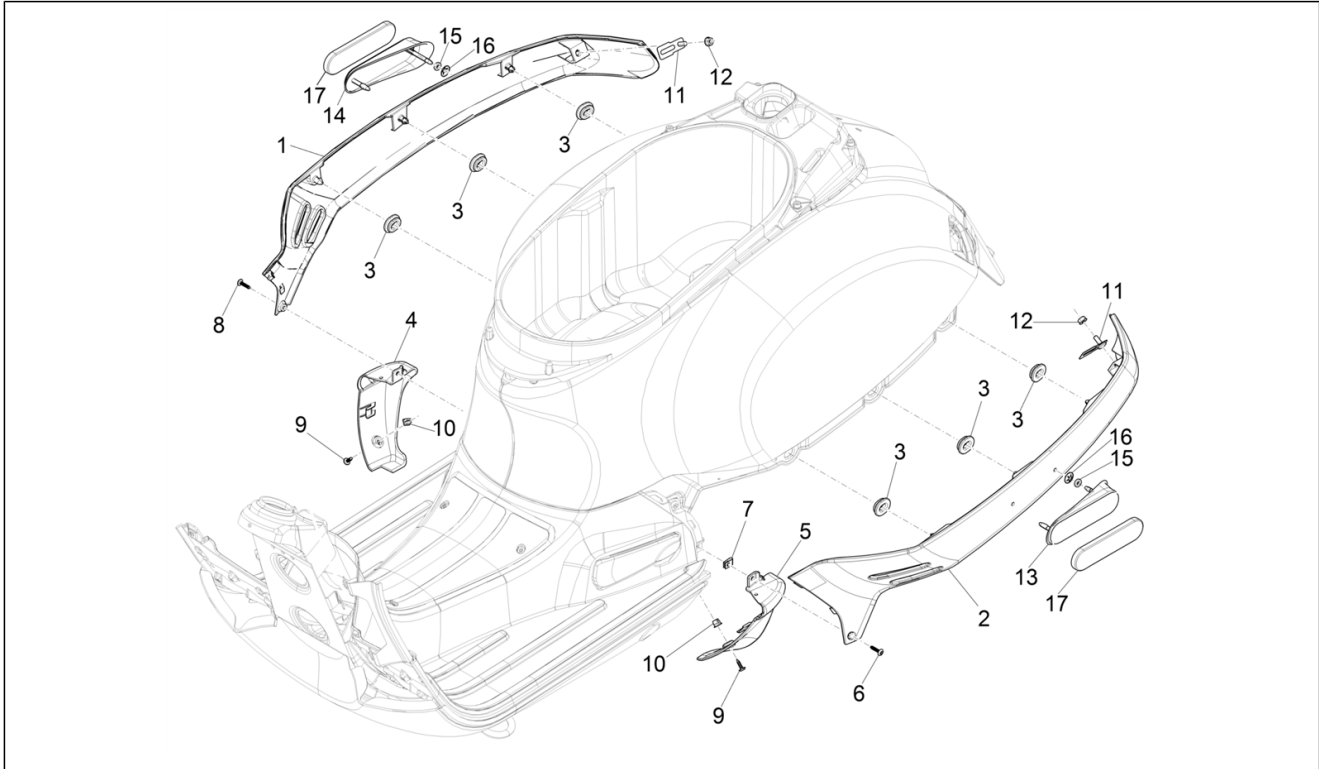

Group	Frame - Plastic parts - Coachwork
Code	02.32
Description	Side cover - Spoiler
Service	1

Pos.	Code	Description	Qty	Variants
				Country:USA Version[USA] Colour:B04 - WHITE[B04] Model version:Super Version [Super] Country:Canada Version[CANADA] Colour:B04 - WHITE[B04] Model version:Super Sport[SUPER SPORT] Country:USA Version[USA] Colour:B04 - WHITE[B04] Model version:Super Sport[SUPER SPORT] Country:Canada Version[CANADA] Colour:B04 - WHITE[B04] Model version:Super Version [Super] Country:USA Version[USA]
2	1B009632000HQ	Left side cover	1	Colour:Technical grey 707/C[707/C] Model version:Super Sport[SUPER SPORT] Country:Canada Version[CANADA] Colour:Technical grey 707/C[707/C] Country:USA Version[USA] Colour:Technical grey 707/C[707/C] Model version:Super Sport[SUPER SPORT] Country:USA Version[USA] Colour:Technical grey 707/C[707/C] Model version:Super Sport[SUPER SPORT] Country:Canada Version[CANADA]
2	1B009632000NV	Left side cover	1	Colour:Matt Black 99/C[99/C] Model version:Super Sport[SUPER SPORT] Country:Canada Version[CANADA] Colour:Matt Black 99/C[99/C] Model version:Super Sport[SUPER SPORT] Country:USA Version[USA] Colour:Matt Black 99/C[99/C] Model version:Super Sport[SUPER SPORT] Country:Canada Version[CANADA] Colour:Matt Black 99/C[99/C] Model version:Super Sport[SUPER SPORT] Country:USA Version[USA]
2	1B009632000V03	Left side cover	1	Colour:Green V03[V03]