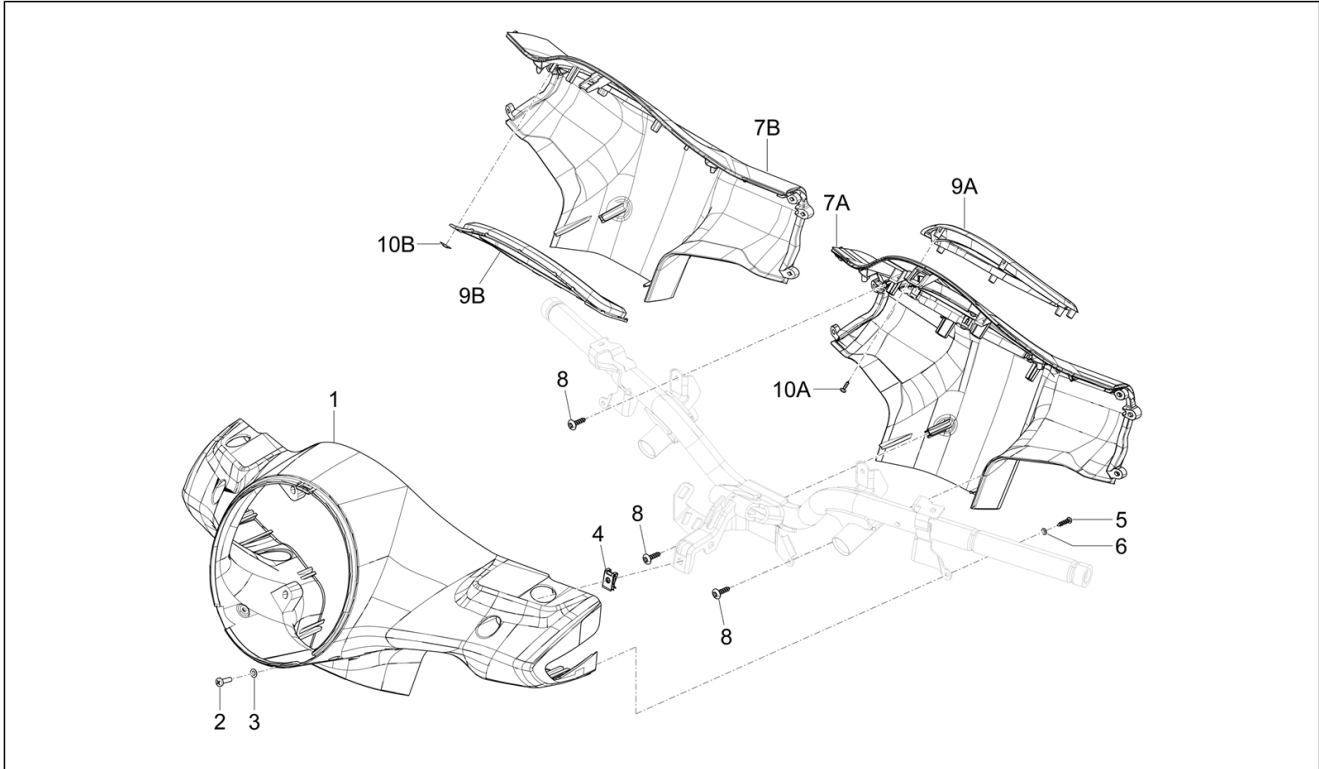

Group	Handlebars/Steering
Code	03.01
Description	Handlebars coverages
Service	1

Pos.	Code	Description	Qty	Variants
				Colour:A11 - Orange Brick[A11] Model version:Super Sport[SUPER SPORT] Country:USA Version[USA] Colour:Green V03[V03] Model version:Super Sport[SUPER SPORT] Country:USA Version[USA] Colour:A11 - Orange Brick[A11] Model version:Super Sport[SUPER SPORT] Country:USA Version[USA] Colour:A11 - Orange Brick[A11] Model version:Super Sport[SUPER SPORT] Country:Canada Version[CANADA] Colour:Green V03[V03] Model version:Super Sport[SUPER SPORT] Country:USA Version[USA] Colour:Green V03[V03] Model version:Super Sport[SUPER SPORT] Country:Canada Version[CANADA] Colour:B04 - WHITE[B04] Model version:Super Sport[SUPER SPORT] Country:USA Version[USA] Colour:B04 - WHITE[B04] Model version:Super Sport[SUPER SPORT] Country:Canada Version[CANADA] Colour:Technical grey 707/C[707/C] Model version:Super Sport[SUPER SPORT] Country:USA Version[USA] Colour:Technical grey 707/C[707/C] Model version:Super Sport[SUPER SPORT] Country:Canada Version[CANADA] Colour:Matt Black 99/C[99/C] Model version:Super Sport[SUPER SPORT] Country:USA Version[USA] Colour:Matt Black 99/C[99/C] Model version:Super Sport[SUPER SPORT] Country:Canada Version[CANADA] Colour:Matt Black 99/C[99/C] Model version:Super Sport[SUPER SPORT]