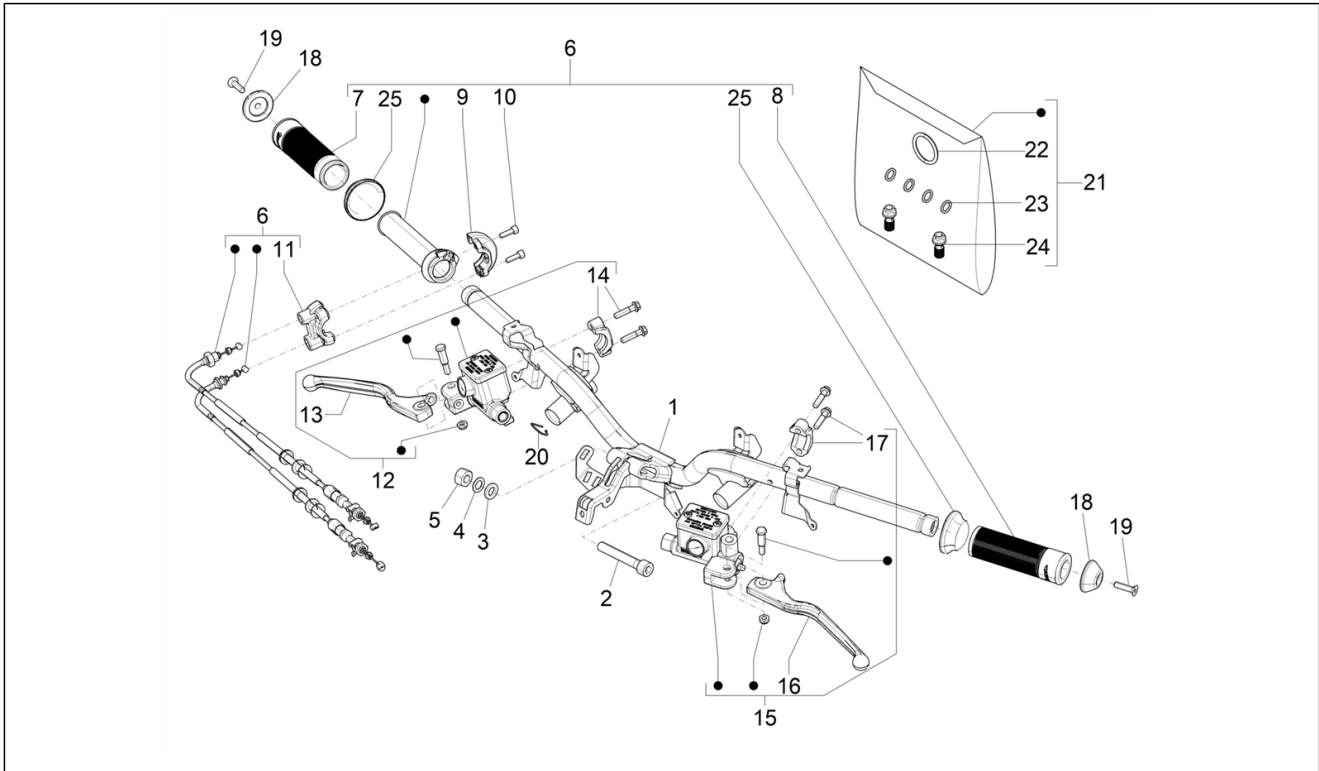

Group	Handlebars/Steering
Code	03.06
Description	Handlebars - Master cil.
Service	1

Pos.	Code	Description	Qty	Variants
				Colour:98/A - Black Competition[98/A] Model version:Classic Version[Classic] Country:USA Version[USA] Colour:90 - Black[90] Model version:Super Version [Super] Country:USA Version[USA] Colour:Beige Q01[Q01] Model version:Classic Version[Classic] Country:USA Version[USA]