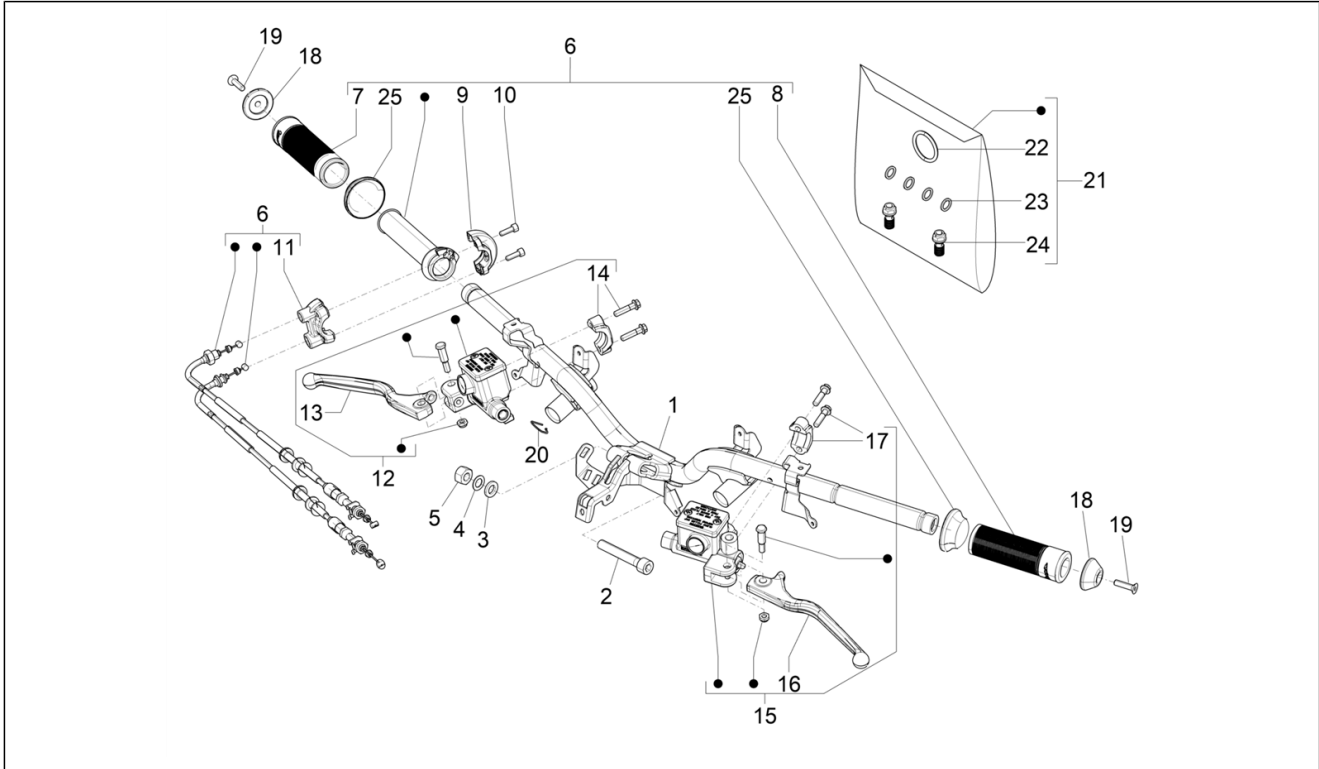

Group	Handlebars/Steering
Code	03.06
Description	Handlebars - Master cil.
Service	1

Pos.	Code	Description	Qty	Variants
				Model version:Super Tech[Super Tech] Country:USA Version[USA] Colour:Beige Q01[Q01] Model version:Classic Version[Classic] Country:Canada Version[CANADA] Colour:Dragon Red 894[894] Model version:Super Version [Super] Country:Canada Version[CANADA] Colour:98/A - Black Competition[98/A] Model version:Classic Version[Classic] Country:Canada Version[CANADA] Colour:90 - Black[90] Model version:Super Version [Super] Country:Canada Version[CANADA] Colour:B04 - WHITE[B04] Model version:Super Version [Super] Country:Canada Version[CANADA] Colour:Matte blue 288/A[288/A] Model version:Super Tech[Super Tech] Country:Canada Version[CANADA] Colour:G22 - Quartz gray[G22] Model version:Super Tech[Super Tech] Country:Canada Version[CANADA] Colour:G23 - Ice gray[G23] Model version:Super Tech[Super Tech] Country:Canada Version[CANADA] Colour:Beige Q01[Q01] Model version:Classic Version[Classic] Country:USA Version[USA] Colour:Lattementa green 350/A[350/A] Model version:Classic Version[Classic] Country:USA Version[USA] Colour:98/A - Black Competition[98/A] Model version:Classic Version[Classic] Country:USA Version[USA] Colour:Lattementa green 350/A[350/A] Model version:Classic Version[Classic] Country:USA Version[USA]