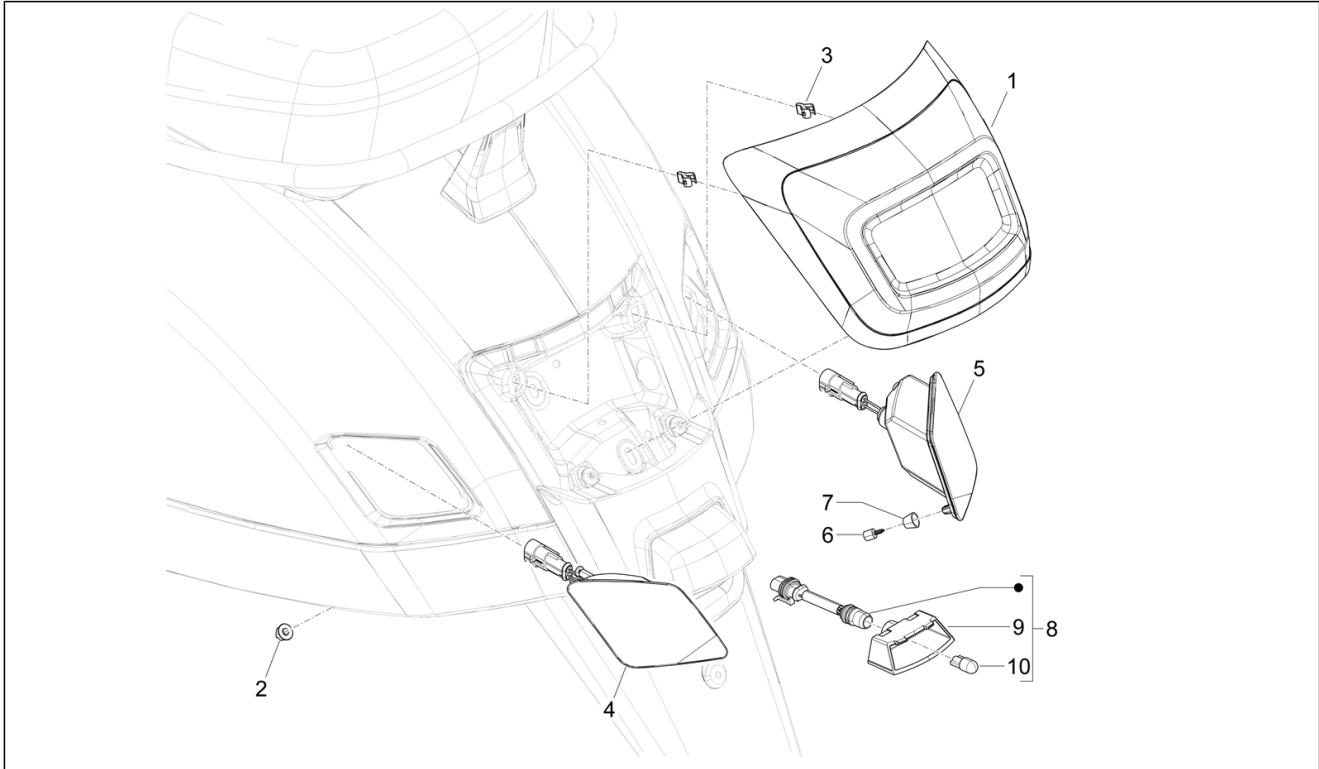

Group	Electrical system
Code	06.04
Description	Rear headlamps - Turn signal lamps
Service	1

Pos.	Code	Description	Qty	Variants
				Colour:Matt Black 99/C[99/C] Model version:Super Sport[SUPER SPORT] Country:USA Version[USA] Colour:Matt Black 99/C[99/C] Model version:Super Sport[SUPER SPORT] Country:Canada Version[CANADA] Colour:Matt Black 99/C[99/C] Model version:Super Sport[SUPER SPORT] Country:USA Version[USA]
1	1D004231	Taillight	1	Colour:Matte blue 288/A[288/A] Model version:Super Tech[Super Tech] Country:USA Version[USA] Colour:G22 - Quartz gray[G22] Model version:Super Tech[Super Tech] Country:USA Version[USA] Colour:G23 - Ice gray[G23] Model version:Super Tech[Super Tech] Country:USA Version[USA] Colour:Matte blue 288/A[288/A] Model version:Super Tech[Super Tech] Country:Canada Version[CANADA] Colour:G22 - Quartz gray[G22] Model version:Super Tech[Super Tech] Country:Canada Version[CANADA] Colour:G23 - Ice gray[G23] Model version:Super Tech[Super Tech] Country:Canada Version[CANADA] Colour:G22 - Quartz gray[G22] Model version:Super Tech[Super Tech] Country:USA Version[USA] Colour:G22 - Quartz gray[G22] Model version:Super Tech[Super Tech] Country:Canada Version[CANADA] Colour:G23 - Ice gray[G23] Model version:Super Tech[Super Tech] Country:Canada Version[CANADA] Colour:G23 - Ice gray[G23]