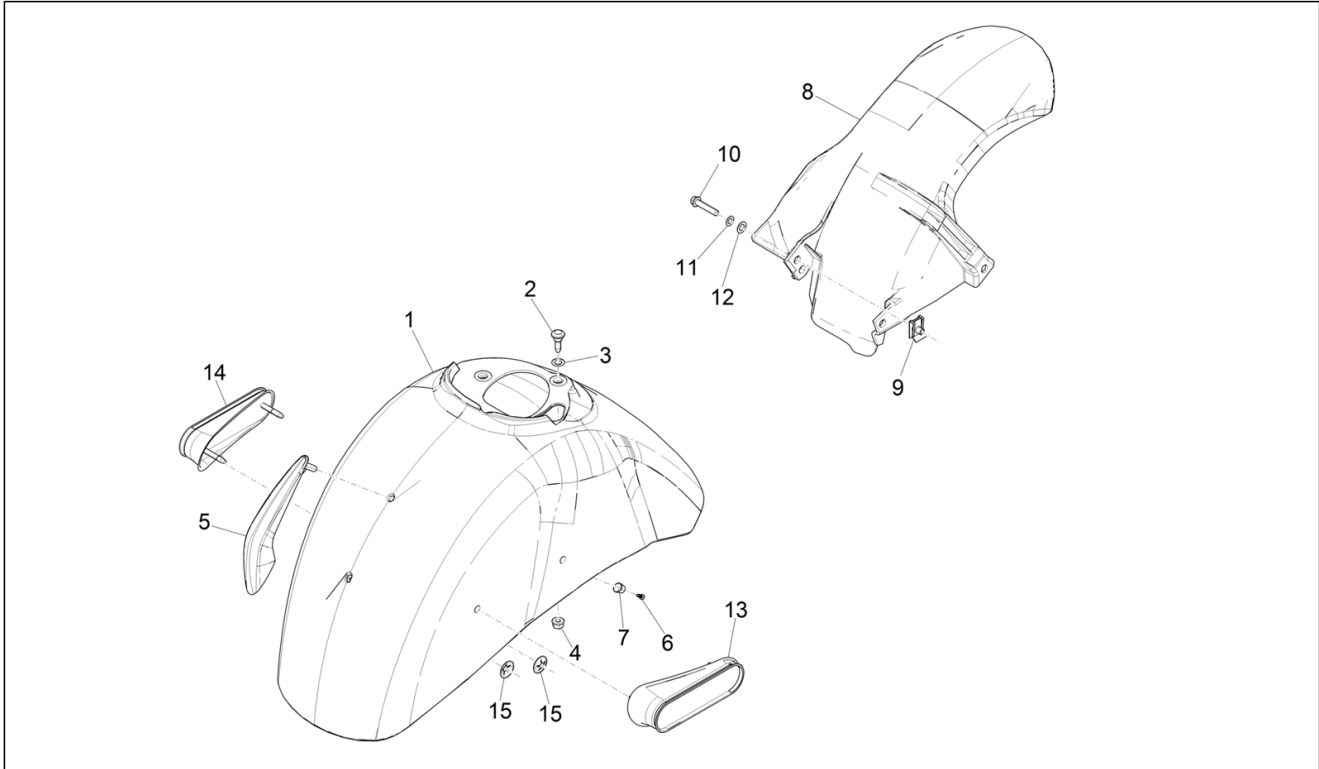

Group	Frame - Plastic parts - Coachwork
Code	02.33
Description	Wheel huosing - Mudguard
Service	1

Pos.	Code	Description	Qty	Variants
				Model version:Super Version [Super] Country:USA Version[USA] Colour:90 - Black[90] Model version:Super Version [Super] Country:USA Version[USA] Colour:90 - Black[90] Model version:Super Version [Super] Country:Canada Version[CANADA]
1	1B009438000R7	Painted front mudguard	1	Colour:Dragon Red 894[894] Model version:Super Version [Super] Country:USA Version[USA] Colour:Dragon Red 894[894] Model version:Super Version [Super] Country:Canada Version[CANADA] Colour:Dragon Red 894[894] Model version:Super Version [Super] Country:USA Version[USA] Colour:Dragon Red 894[894] Model version:Super Version [Super] Country:Canada Version[CANADA]
1	1B009438000XN2	Painted front mudguard	1	Colour:98/A - Black Competition[98/A] Model version:Classic Version[Classic] Country:Canada Version[CANADA] Colour:98/A - Black Competition[98/A] Model version:Classic Version[Classic] Country:USA Version[USA] Colour:98/A - Black Competition[98/A] Model version:Classic Version[Classic] Country:USA Version[USA]
1	1B009438000Q01	Painted front mudguard	1	Colour:Beige Q01[Q01] Model version:Classic Version[Classic] Country:Canada Version[CANADA] Colour:Beige Q01[Q01] Model version:Classic Version[Classic] Country:USA Version[USA] Colour:Beige Q01[Q01] Model version:Classic Version[Classic]