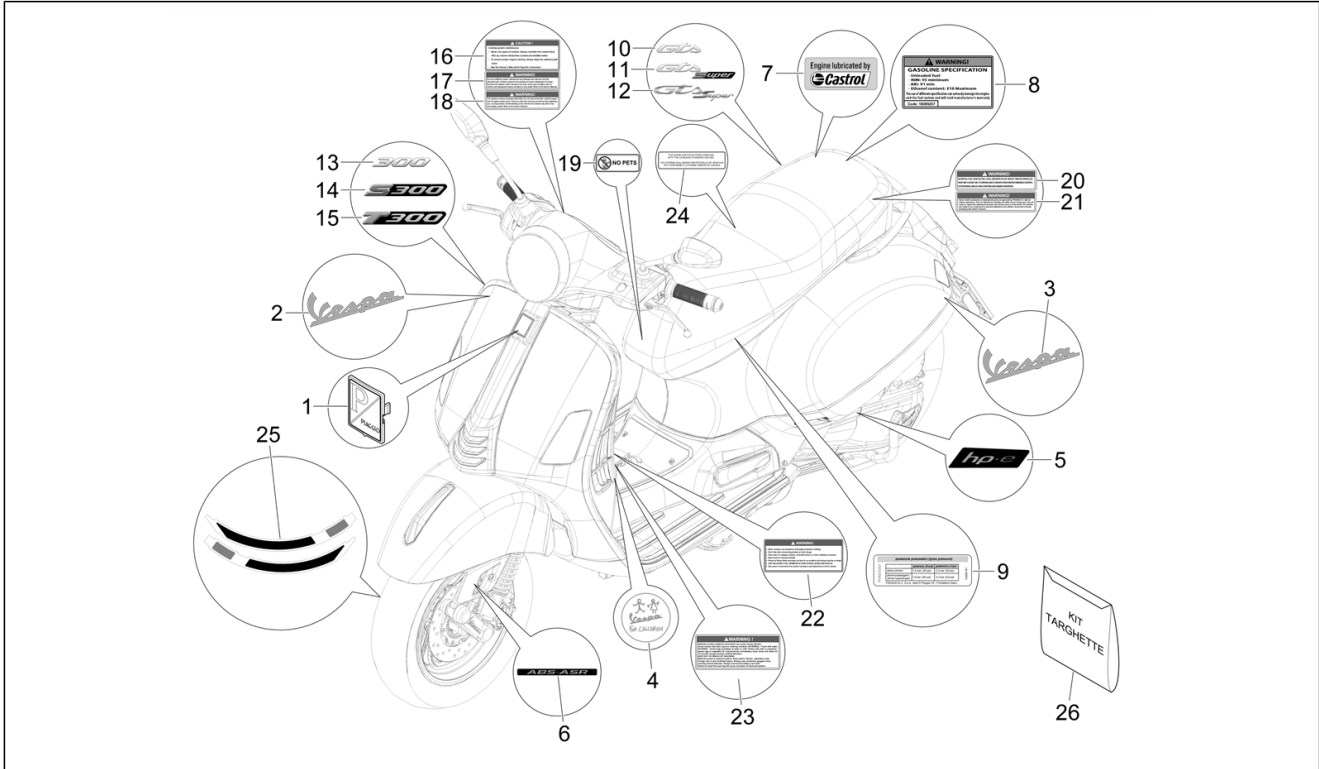

Group	Frame - Plastic parts - Coachwork
Code	02.38
Description	Plates - Emblems
Service	1

Pos.	Code	Description	Qty	Variants
				Country:USA Version[USA] Colour:Green V03[V03] Model version:Super Sport[SUPER SPORT] Country:Canada Version[CANADA] Colour:B04 - WHITE[B04] Model version:Super Sport[SUPER SPORT] Country:USA Version[USA] Colour:B04 - WHITE[B04] Model version:Super Sport[SUPER SPORT] Country:Canada Version[CANADA] Colour:Technical grey 707/C[707/C] Model version:Super Sport[SUPER SPORT] Country:USA Version[USA] Colour:Technical grey 707/C[707/C] Model version:Super Sport[SUPER SPORT] Country:Canada Version[CANADA] Colour:Matt Black 99/C[99/C] Model version:Super Sport[SUPER SPORT] Country:USA Version[USA] Colour:Matt Black 99/C[99/C] Model version:Super Sport[SUPER SPORT] Country:Canada Version[CANADA] Colour:B04 - WHITE[B04] Model version:Super Version [Super] Country:USA Version[USA] Colour:90 - Black[90] Model version:Super Version [Super] Country:USA Version[USA] Colour:Dragon Red 894[894] Model version:Super Version [Super] Country:Canada Version[CANADA] Colour:Matt Black 99/C[99/C] Model version:Super Sport[SUPER SPORT] Country:USA Version[USA] Colour:90 - Black[90] Model version:Super Version [Super] Country:USA Version[USA] Colour:90 - Black[90]