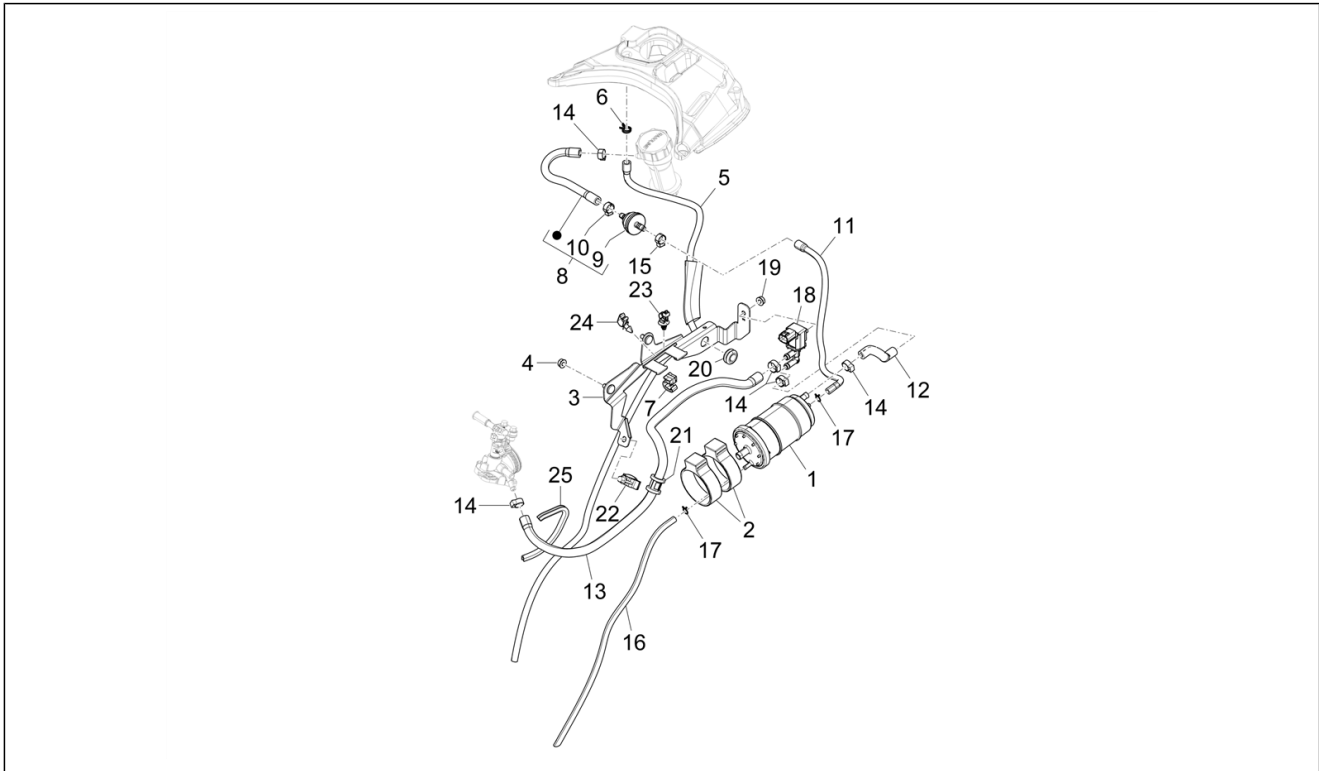

Group	Frame - Plastic parts - Coachwork
Code	02.61
Description	Anti-percolation system
Service	1

Pos.	Code	Description	Qty	Variants
1	1B003695	Canister	1	
2	1B003721	Canister support	2	
3	1B009846	Canister bracket	1	
4	241936	Self locking nut M6	2	
5	CM001449	Fuel tube	1	
6	CM002905	Hose clamp	1	
7	CM013201	Non return spring	1	
8	1B008392	Complete breather pipe	1	
9	CM292102	Safety valve	1	
10	CM001914	Hose clamp	1	
11	CM283451	Canister pipe	1	
12	CM177992	Tube	1	
13	1B010576	SAE Hose	1	
14	CM001914	Hose clamp	5	
15	CM002905	Hose clamp	1	
16	CM283427	Fuel tube	1	
17	CM283701	Hose clamp	2	
18	1B008603	Solenoid valve	1	
19	241936	Self locking nut M6	1	
20	702195	Fairlead	1	
21	1B001631	Fairlead	1	
22	CM006905	Non return spring L=12	1	
23	1D001143	Wiring clip	1	
24	298729	Dismantled clamp	1	
25	CM023904	Edge protection L=150 mm	1