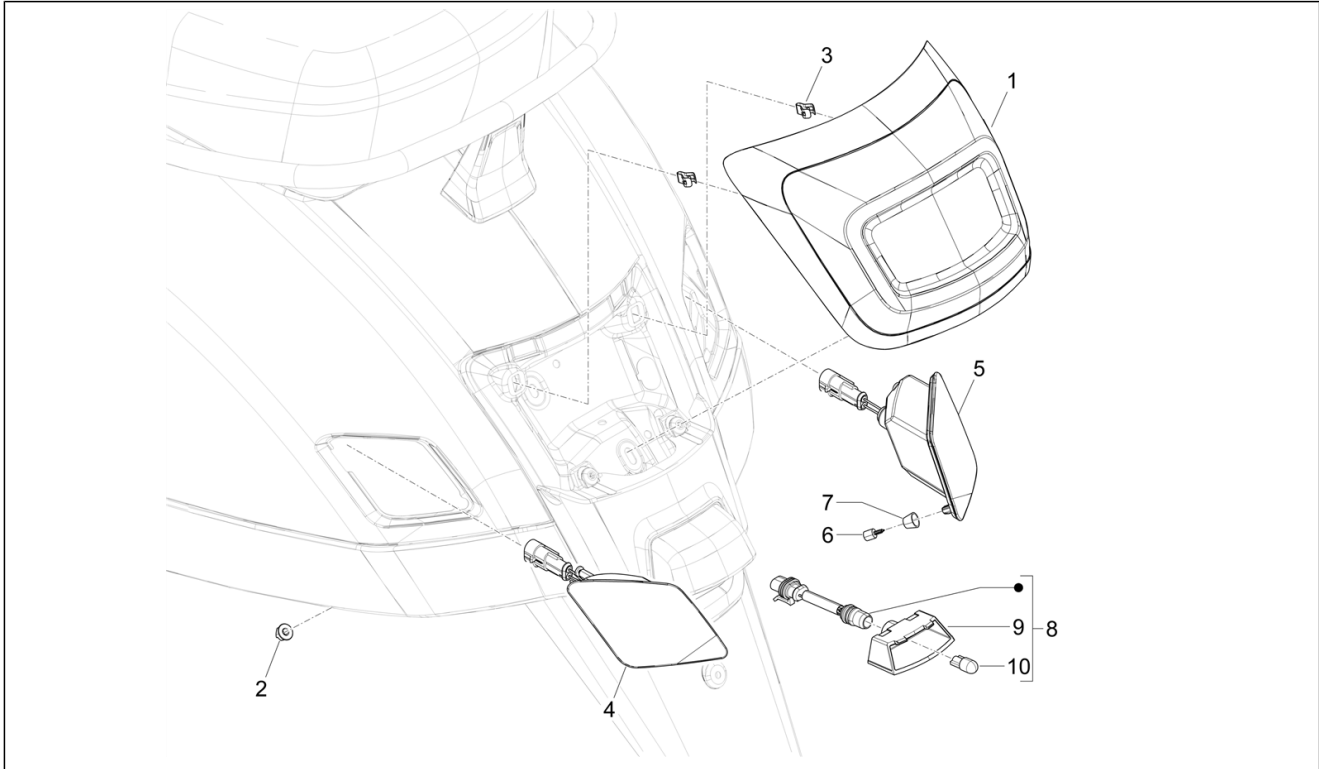

Group	Electrical system
Code	06.04
Description	Rear headlamps - Turn signal lamps
Service	1

Pos.	Code	Description	Qty	Variants
				Colour:Dragon Red 894[894] Model version:Super Version [Super] Country:USA Version[USA] Colour:A11 - Orange Brick[A11] Model version:Super Sport[SUPER SPORT] Country:USA Version[USA] Colour:A11 - Orange Brick[A11] Model version:Super Sport[SUPER SPORT] Country:Canada Version[CANADA] Colour:Green V03[V03] Model version:Super Sport[SUPER SPORT] Country:USA Version[USA] Colour:Green V03[V03] Model version:Super Sport[SUPER SPORT] Country:Canada Version[CANADA] Colour:B04 - WHITE[B04] Model version:Super Sport[SUPER SPORT] Country:USA Version[USA] Colour:B04 - WHITE[B04] Model version:Super Sport[SUPER SPORT] Country:Canada Version[CANADA] Colour:Technical grey 707/C[707/C] Model version:Super Sport[SUPER SPORT] Country:USA Version[USA] Colour:Technical grey 707/C[707/C] Model version:Super Sport[SUPER SPORT] Country:Canada Version[CANADA] Colour:Matt Black 99/C[99/C] Model version:Super Sport[SUPER SPORT] Country:USA Version[USA] Colour:Matt Black 99/C[99/C] Model version:Super Sport[SUPER SPORT] Country:Canada Version[CANADA] Colour:Lattementa green 350/A[350/A] Model version:Classic Version[Classic] Country:USA Version[USA] Colour:98/A - Black Competition[98/A] Model version:Classic Version[Classic]