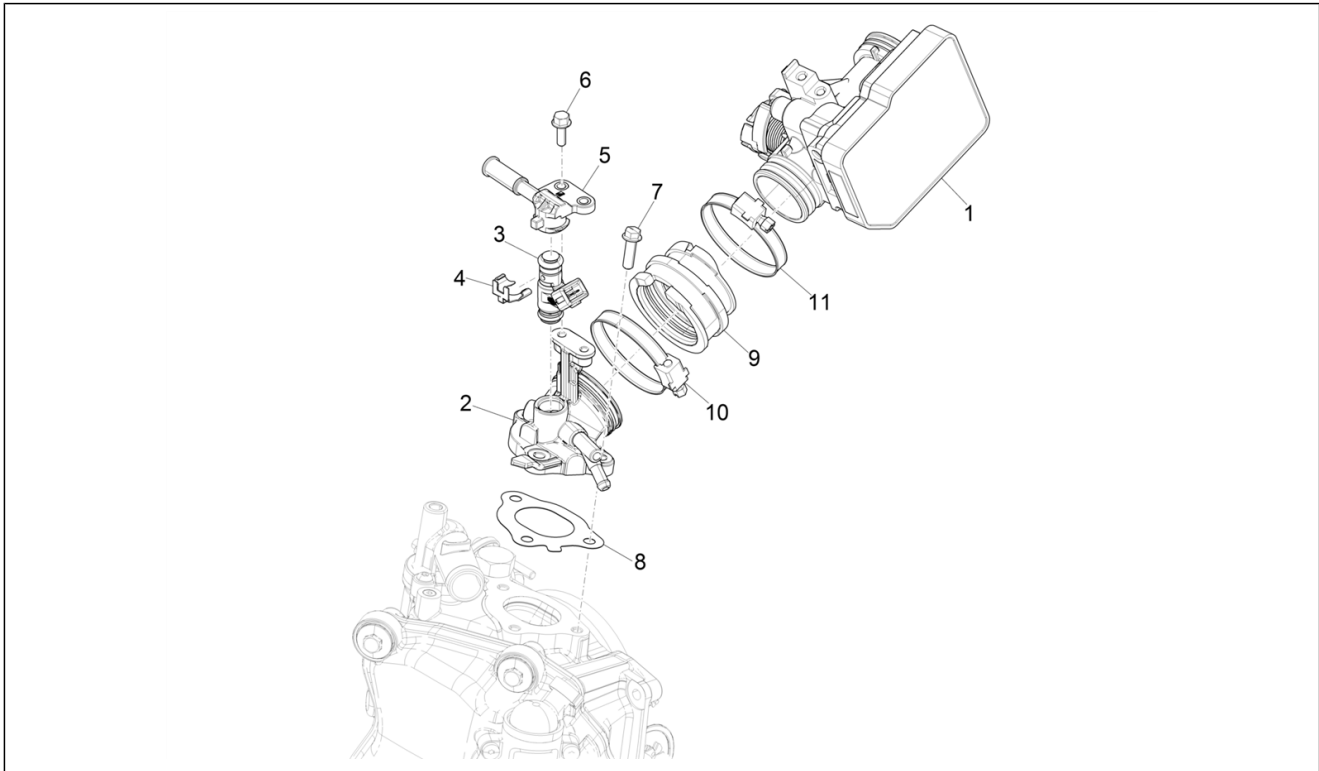

Group	Engine
Code	01.36
Description	Throttle body - Injector - Induction joint
Service	1

Pos.	Code	Description	Qty	Variants
1	CM31621745	Throttle body with E.C.U.	1	
2	1A018515	Induction joint with U.P.	1	
3	CM291201	Injector	1	
4	849898	Spring	1	
5	1A013640	Injector support	1	
6	1A015812	Flanged hexagon screw	2	
7	018639	Hexagon head screw M6x20	3	
8	1A009942	Induction joint gasket	1	
9	1A018283	Throttle body hose	1	
10	614188	Hose clamp Ø40-60	2	
11	1A000833	Hose clamp Ø32-50	1