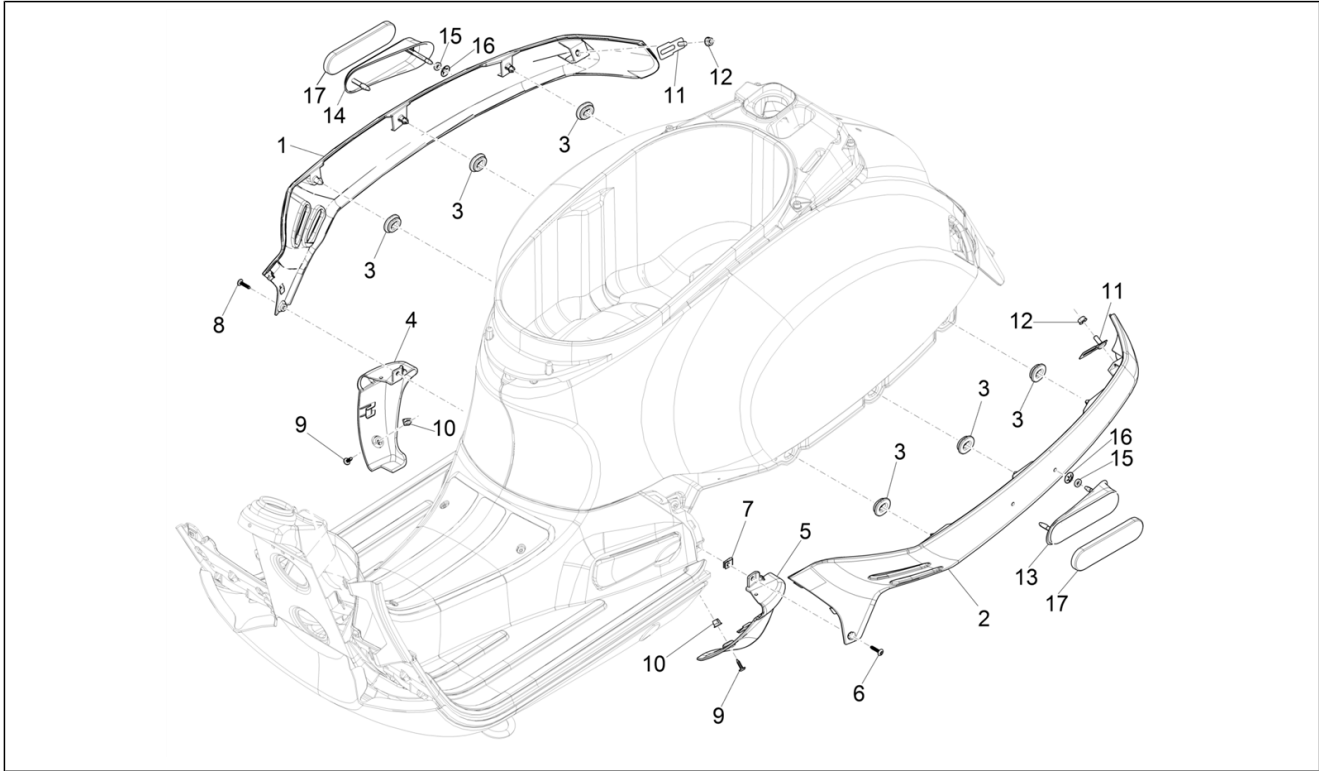

Group	Frame - Plastic parts - Coachwork
Code	02.32
Description	Side cover - Spoiler
Service	1

Pos.	Code	Description	Qty	Variants
				Colour:B04 - WHITE[B04] Model version:Super Sport[SUPER SPORT] Country:USA Version[USA] Colour:B04 - WHITE[B04] Model version:Super Sport[SUPER SPORT] Country:Canada Version[CANADA] Colour:B04 - WHITE[B04] Model version:Super Version [Super] Country:USA Version[USA]
1	1B009633000HQ	Right side cover	1	Colour:Technical grey 707/C[707/C] Model version:Super Sport[SUPER SPORT] Country:Canada Version[CANADA] Colour:Technical grey 707/C[707/C] Country:USA Version[USA] Colour:Technical grey 707/C[707/C] Model version:Super Sport[SUPER SPORT] Country:USA Version[USA] Colour:Technical grey 707/C[707/C] Model version:Super Sport[SUPER SPORT] Country:Canada Version[CANADA]
1	1B009633000NV	Right side cover	1	Colour:Matt Black 99/C[99/C] Model version:Super Sport[SUPER SPORT] Country:Canada Version[CANADA] Colour:Matt Black 99/C[99/C] Model version:Super Sport[SUPER SPORT] Country:USA Version[USA] Colour:Matt Black 99/C[99/C] Model version:Super Sport[SUPER SPORT] Country:Canada Version[CANADA] Colour:Matt Black 99/C[99/C] Model version:Super Sport[SUPER SPORT] Country:USA Version[USA]
1	1B009633000V03	Right side cover	1	Colour:Green V03[V03] Model version:Super Sport[SUPER SPORT] Country:Canada Version[CANADA] Colour:Green V03[V03] Model version:Super Sport[SUPER SPORT]