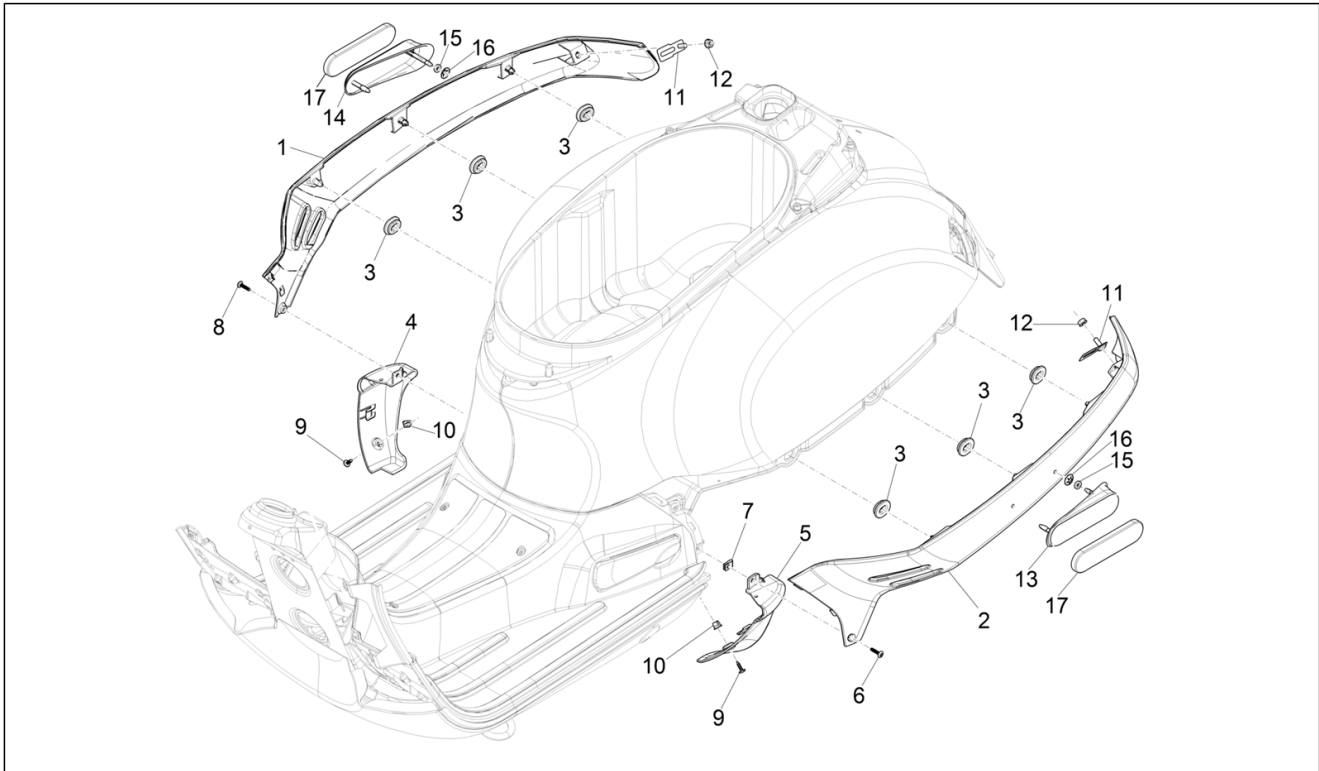

Group	Frame - Plastic parts - Coachwork
Code	02.32
Description	Side cover - Spoiler
Service	1

Pos.	Code	Description	Qty	Variants
				Colour:90 - Black[90] Model version:Super Version [Super] Country:USA Version[USA] Colour:90 - Black[90] Model version:Super Version [Super] Country:Canada Version[CANADA]
5	1B009630000A11	Spoiler left terminal	1	Colour:A11 - Orange Brick[A11] Model version:Super Sport[SUPER SPORT] Country:Canada Version[CANADA] Colour:A11 - Orange Brick[A11] Model version:Super Sport[SUPER SPORT] Country:USA Version[USA] Colour:A11 - Orange Brick[A11] Model version:Super Sport[SUPER SPORT] Country:USA Version[USA] Colour:A11 - Orange Brick[A11] Model version:Super Sport[SUPER SPORT] Country:Canada Version[CANADA]
5	1B009630000B04	Spoiler left terminal	1	Colour:B04 - WHITE[B04] Model version:Super Version [Super] Country:USA Version[USA] Colour:B04 - WHITE[B04] Model version:Super Sport[SUPER SPORT] Country:Canada Version[CANADA] Colour:B04 - WHITE[B04] Model version:Super Version [Super] Country:Canada Version[CANADA] Colour:B04 - WHITE[B04] Model version:Super Sport[SUPER SPORT] Country:USA Version[USA] Colour:B04 - WHITE[B04] Model version:Super Version [Super] Country:Canada Version[CANADA] Colour:B04 - WHITE[B04] Model version:Super Sport[SUPER SPORT] Country:USA Version[USA] Colour:B04 - WHITE[B04]