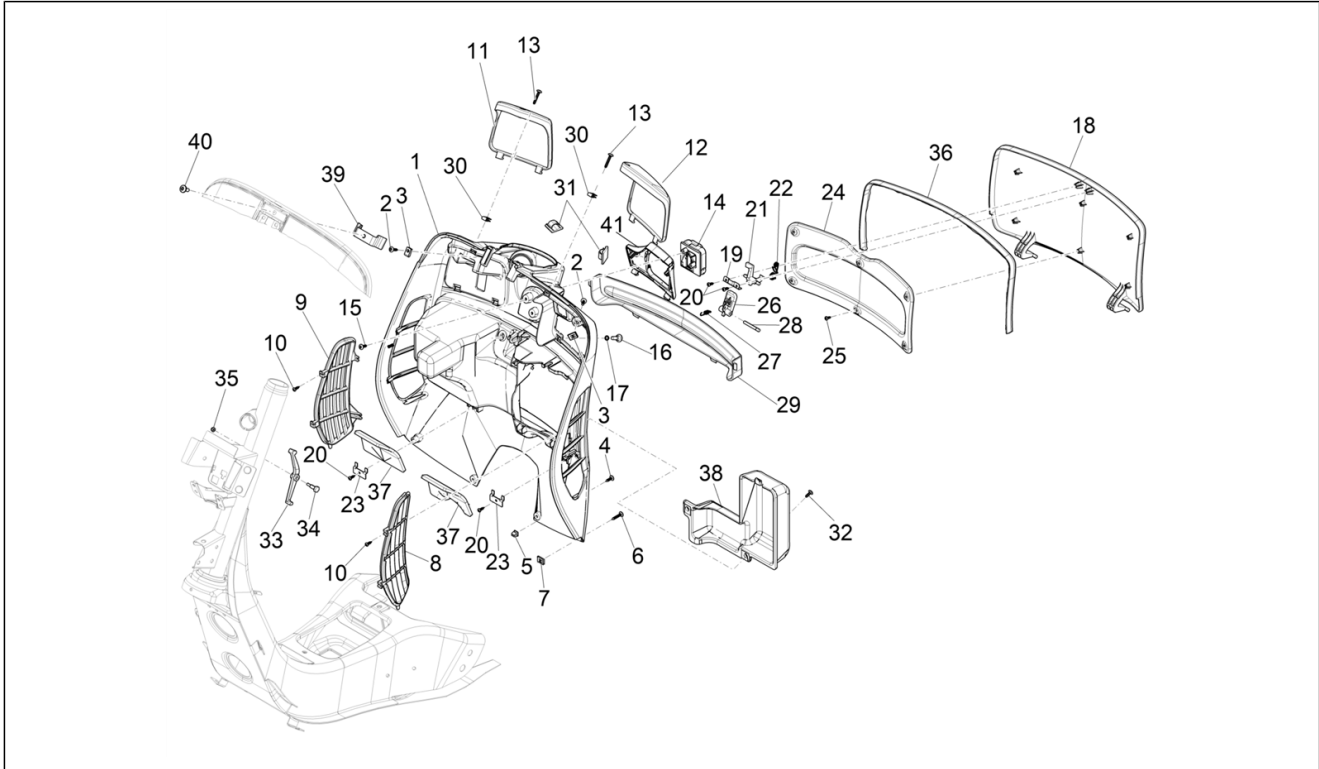

Group	Frame - Plastic parts - Coachwork
Code	02.30
Description	Front glove-box - Knee-guard panel
Service	1

Pos.	Code	Description	Qty	Variants
				Model version:Super Version [Super] Country:USA Version[USA] Colour:90 - Black[90] Model version:Super Version [Super] Country:USA Version[USA] Colour:90 - Black[90] Model version:Super Version [Super] Country:Canada Version[CANADA]
1	1B009609000R7	Painted front top box	1	Colour:Dragon Red 894[894] Model version:Super Version [Super] Country:USA Version[USA] Colour:Dragon Red 894[894] Model version:Super Version [Super] Country:Canada Version[CANADA] Colour:Dragon Red 894[894] Model version:Super Version [Super] Country:USA Version[USA] Colour:Dragon Red 894[894] Model version:Super Version [Super] Country:Canada Version[CANADA]
1	1B009609000XN2	Painted front top box	1	Colour:98/A - Black Competition[98/A] Model version:Classic Version[Classic] Country:Canada Version[CANADA] Colour:98/A - Black Competition[98/A] Model version:Classic Version[Classic] Country:USA Version[USA] Colour:98/A - Black Competition[98/A] Model version:Classic Version[Classic] Country:USA Version[USA]
1	1B009609000Q01	Painted front top box	1	Colour:Beige Q01[Q01] Model version:Classic Version[Classic] Country:Canada Version[CANADA] Colour:Beige Q01[Q01] Model version:Classic Version[Classic] Country:USA Version[USA] Colour:Beige Q01[Q01] Model version:Classic Version[Classic]