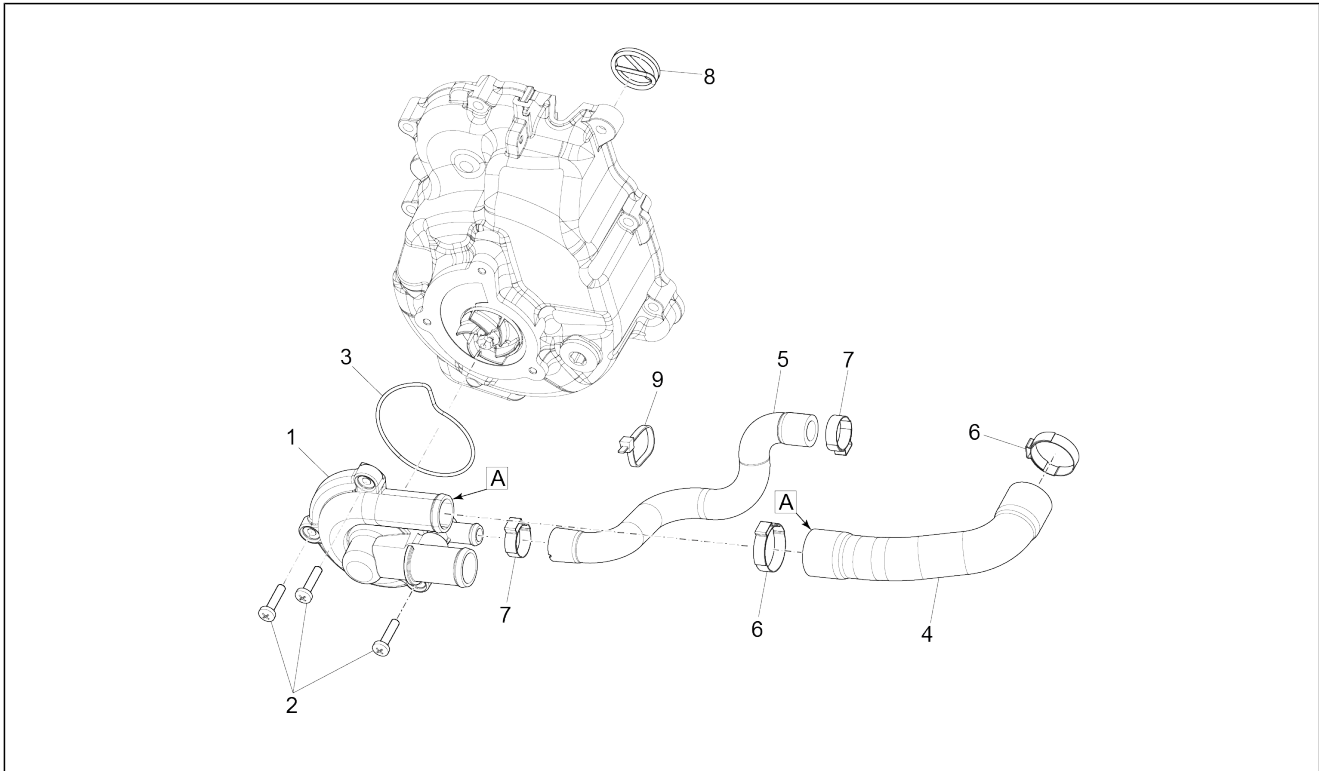

Group	Engine
Code	01.19
Description	Cooler pump
Service	1

Pos.	Code	Description	Qty	Variants
1	877528	Water pump cover	1	
2	828662	Cross head cylinder head screw M5x22	3	
3	485080	O-ring	1	
4	878626	Pump-cylinder hose	1	
5	878940	By-pass pipe	1	
6	CM001922	Hose clamp	2	
7	CM001904	Hose clamp	2	
8	842390	Drive key	1	
9	145298	Lock-strap L=180 mm	1