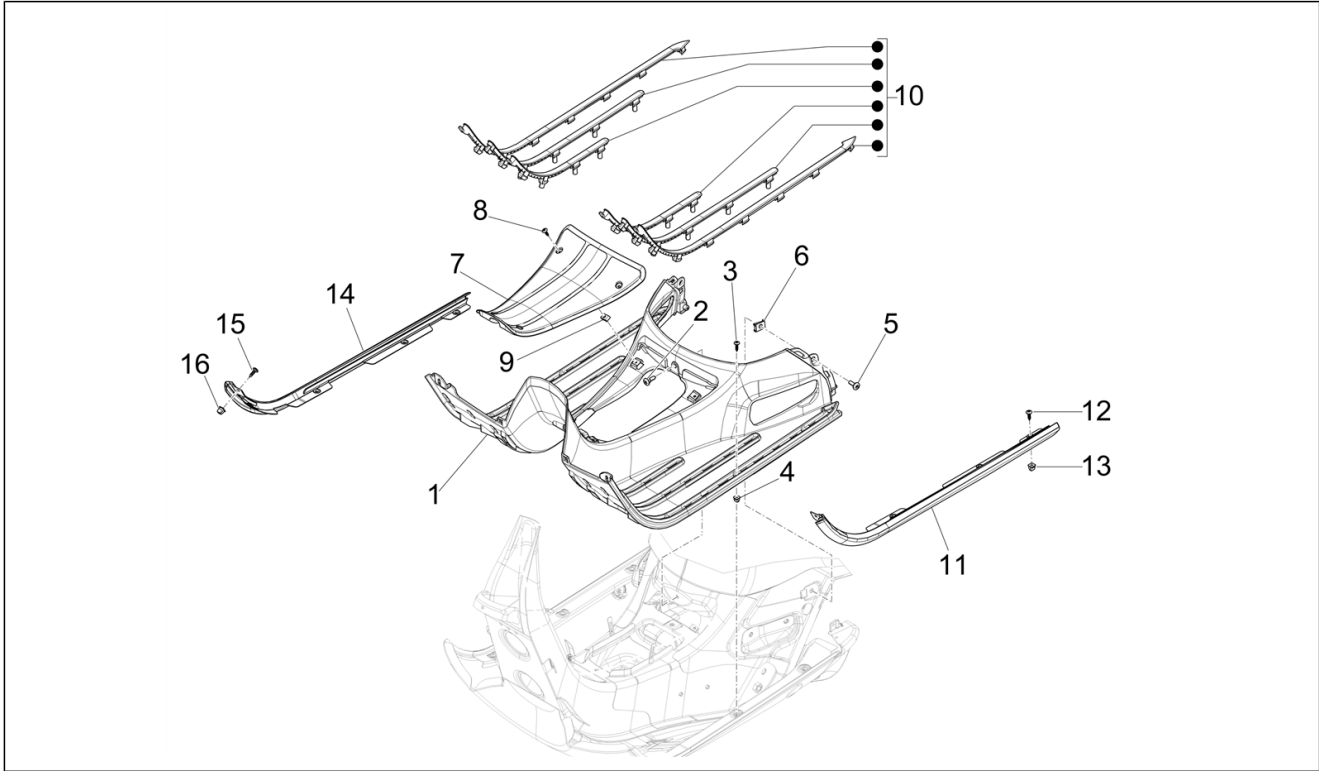

Group	Frame - Plastic parts - Coachwork
Code	02.31
Description	Central cover - Footrests
Service	1

Pos.	Code	Description	Qty	Variants
				Colour:Technical grey 707/C[707/C] Model version:Super Sport[SUPER SPORT] Country:Canada Version[CANADA] Colour:Matt Black 99/C[99/C] Model version:Super Sport[SUPER SPORT] Country:Canada Version[CANADA] Colour:Green V03[V03] Model version:Super Sport[SUPER SPORT] Country:Canada Version[CANADA] Colour:B04 - WHITE[B04] Model version:Super Sport[SUPER SPORT] Country:USA Version[USA] Colour:Technical grey 707/C[707/C] Country:USA Version[USA] Colour:A11 - Orange Brick[A11] Model version:Super Sport[SUPER SPORT] Country:USA Version[USA] Colour:Green V03[V03] Model version:Super Sport[SUPER SPORT] Country:USA Version[USA] Colour:A11 - Orange Brick[A11] Model version:Super Sport[SUPER SPORT] Country:USA Version[USA] Colour:A11 - Orange Brick[A11] Model version:Super Sport[SUPER SPORT] Country:Canada Version[CANADA] Colour:Green V03[V03] Model version:Super Sport[SUPER SPORT] Country:USA Version[USA] Colour:Green V03[V03] Model version:Super Sport[SUPER SPORT] Country:Canada Version[CANADA] Colour:B04 - WHITE[B04] Model version:Super Sport[SUPER SPORT] Country:USA Version[USA] Colour:B04 - WHITE[B04] Model version:Super Sport[SUPER SPORT] Country:Canada Version[CANADA]