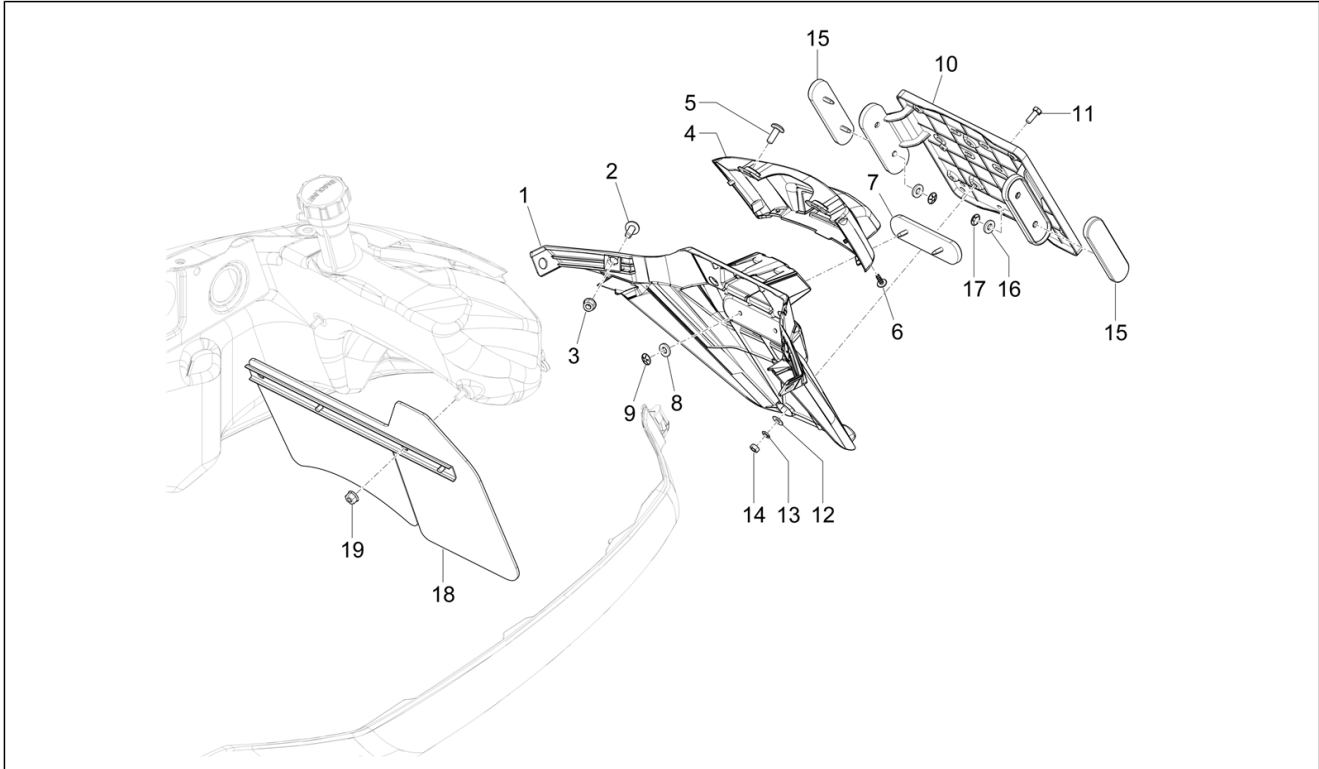

Group	Frame - Plastic parts - Coachwork
Code	02.37
Description	Rear cover - Splash guard
Service	1

Pos.	Code	Description	Qty	Variants
1	1B010105	Full rear splash guard	1	
2	CM179301	Torx head cylinder head screw M6x16	2	
3	012138	Self locking nut M6-6H (CH10)	2	
4	1B009635000DY	License plate light small cover	1	Colour:Matte blue 288/A[288/A] Model version:Super Tech[Super Tech] Country:USA Version[USA] Colour:Matte blue 288/A[288/A] Model version:Super Tech[Super Tech] Country:Canada Version[CANADA] Colour:Matte blue 288/A[288/A] Model version:Super Tech[Super Tech] Country:Canada Version[CANADA]
4	1B009635000G22	License plate light small cover	1	Colour:G22 - Quartz gray[G22] Model version:Super Tech[Super Tech] Country:USA Version[USA] Colour:G22 - Quartz gray[G22] Model version:Super Tech[Super Tech] Country:Canada Version[CANADA] Colour:G22 - Quartz gray[G22] Model version:Super Tech[Super Tech] Country:USA Version[USA] Colour:G22 - Quartz gray[G22] Model version:Super Tech[Super Tech] Country:Canada Version[CANADA]
4	1B009635000G23	License plate light small cover	1	Colour:G23 - Ice gray[G23] Model version:Super Tech[Super Tech] Country:USA Version[USA] Colour:G23 - Ice gray[G23] Model version:Super Tech[Super Tech] Country:Canada Version[CANADA] Colour:G23 - Ice gray[G23] Model version:Super Tech[Super Tech] Country:Canada Version[CANADA] Colour:G23 - Ice gray[G23] Model version:Super Tech[Super Tech] Country:USA Version[USA]