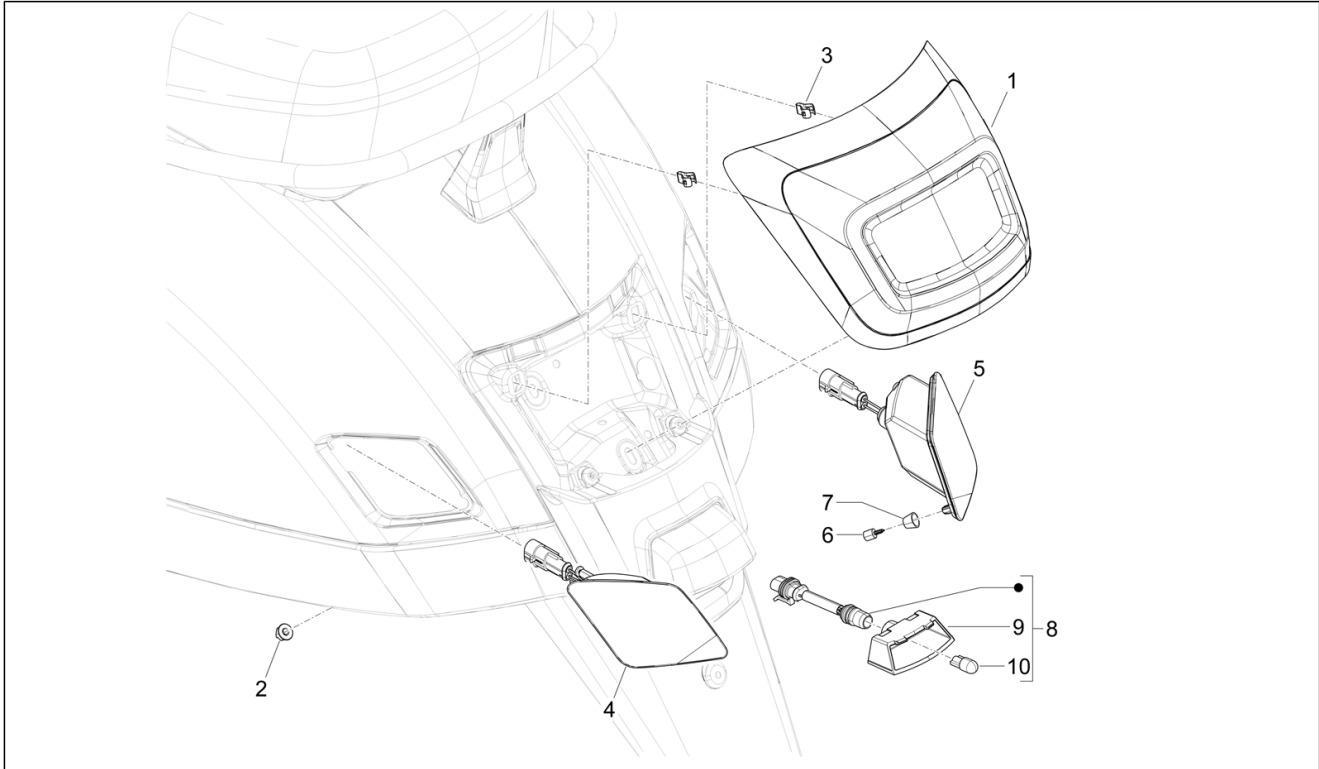

Group	Electrical system
Code	06.04
Description	Rear headlamps - Turn signal lamps
Service	1

Pos.	Code	Description	Qty	Variants
				Colour:Lattementa green 350/A[350/A] Model version:Classic Version[Classic] Country:Canada Version[CANADA] Colour:Dragon Red 894[894] Model version:Super Version [Super] Country:Canada Version[CANADA] Colour:98/A - Black Competition[98/A] Model version:Classic Version[Classic] Country:Canada Version[CANADA] Colour:90 - Black[90] Model version:Super Version [Super] Country:Canada Version[CANADA] Colour:B04 - WHITE[B04] Model version:Super Version [Super] Country:Canada Version[CANADA] Colour:B04 - WHITE[B04] Model version:Super Sport[SUPER SPORT] Country:USA Version[USA] Colour:Technical grey 707/C[707/C] Country:USA Version[USA] Colour:Beige Q01[Q01] Model version:Classic Version[Classic] Country:USA Version[USA] Colour:A11 - Orange Brick[A11] Model version:Super Sport[SUPER SPORT] Country:USA Version[USA] Colour:Green V03[V03] Model version:Super Sport[SUPER SPORT] Country:USA Version[USA] Colour:Lattementa green 350/A[350/A] Model version:Classic Version[Classic] Country:USA Version[USA] Colour:98/A - Black Competition[98/A] Model version:Classic Version[Classic] Country:USA Version[USA] Colour:B04 - WHITE[B04] Model version:Super Version [Super] Country:Canada Version[CANADA]