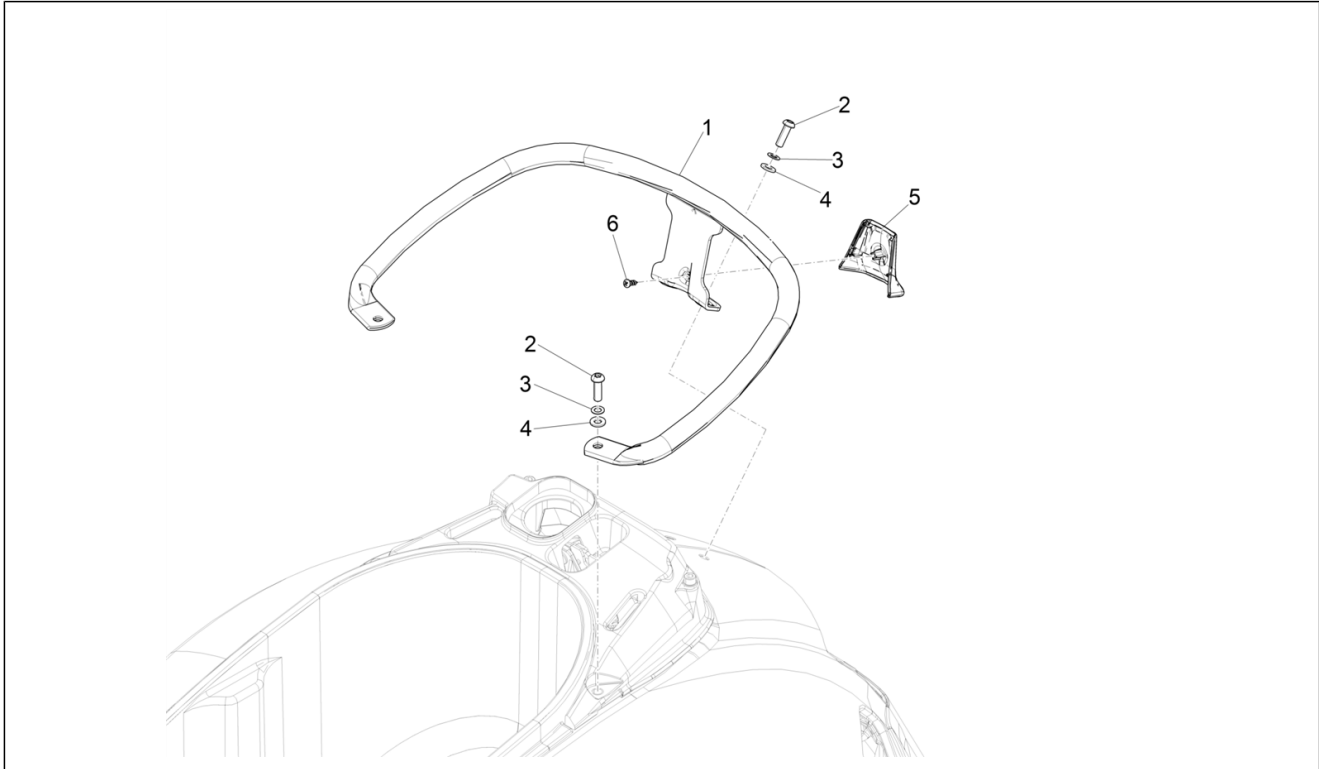

Group	Frame - Plastic parts - Coachwork
Code	02.44
Description	Rear luggage rack
Service	1

Pos.	Code	Description	Qty	Variants
6	268596	Self tapping screw 13x4	1	Country:USA Version[USA] Colour:Technical grey 707/C[707/C] Model version:Super Sport[SUPER SPORT] Country:Canada Version[CANADA] Colour:Matt Black 99/C[99/C] Model version:Super Sport[SUPER SPORT] Country:USA Version[USA] Colour:Matt Black 99/C[99/C] Model version:Super Sport[SUPER SPORT] Country:Canada Version[CANADA] Colour:Matt Black 99/C[99/C] Model version:Super Sport[SUPER SPORT] Country:USA Version[USA]