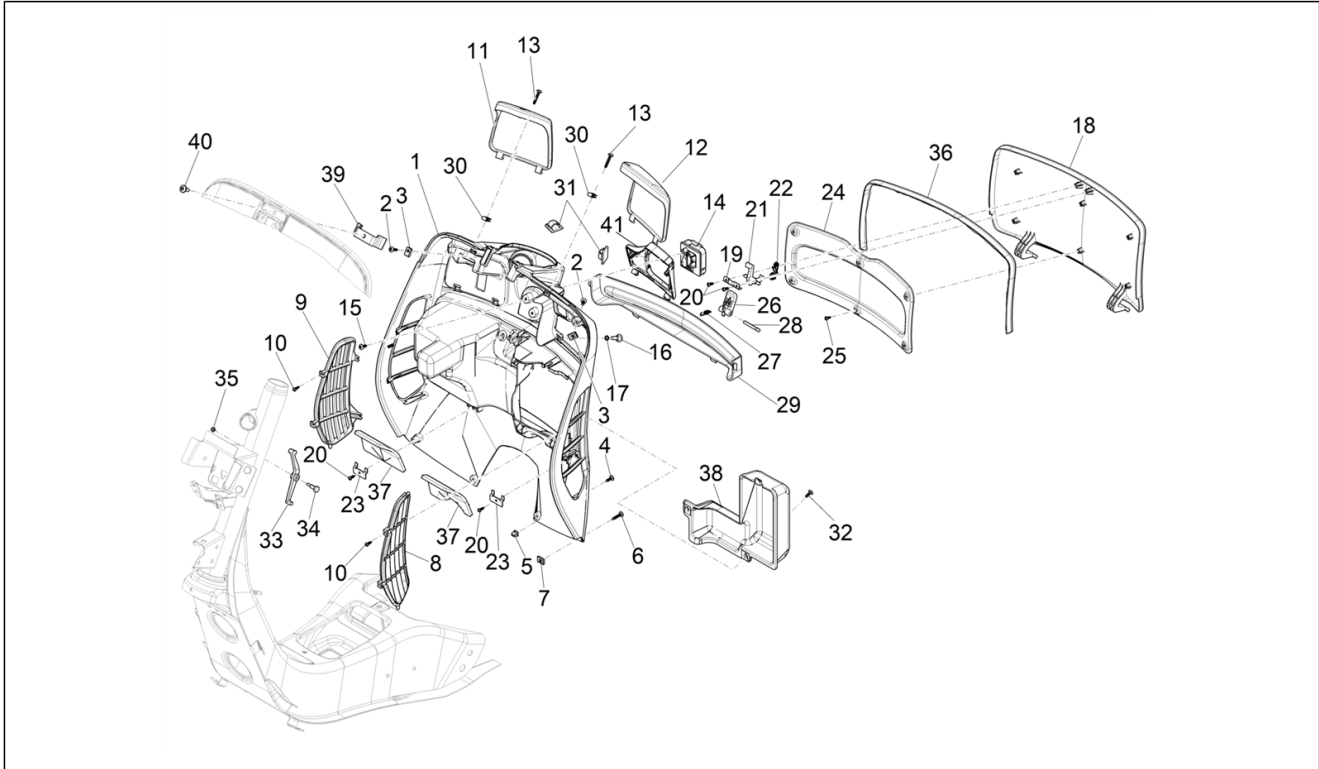

Group	Frame - Plastic parts - Coachwork
Code	02.30
Description	Front glove-box - Knee-guard panel
Service	1

Pos.	Code	Description	Qty	Variants
1	1B009609000VK	Painted front top box	1	Country:USA Version[USA] Colour:Lattementa green 350/A[350/A] Model version:Classic Version[Classic] Country:Canada Version[CANADA] Colour:Lattementa green 350/A[350/A] Model version:Classic Version[Classic] Country:USA Version[USA] Colour:Lattementa green 350/A[350/A] Model version:Classic Version[Classic] Country:USA Version[USA]
1	1B009609000A11	Painted front top box	1	Colour:A11 - Orange Brick[A11] Model version:Super Sport[SUPER SPORT] Country:Canada Version[CANADA] Colour:A11 - Orange Brick[A11] Model version:Super Sport[SUPER SPORT] Country:USA Version[USA] Colour:A11 - Orange Brick[A11] Model version:Super Sport[SUPER SPORT] Country:USA Version[USA] Colour:A11 - Orange Brick[A11] Model version:Super Sport[SUPER SPORT] Country:Canada Version[CANADA]
1	1B009609000B04	Painted front top box	1	Colour:B04 - WHITE[B04] Model version:Super Version [Super] Country:USA Version[USA] Colour:B04 - WHITE[B04] Model version:Super Sport[SUPER SPORT] Country:Canada Version[CANADA] Colour:B04 - WHITE[B04] Model version:Super Version [Super] Country:Canada Version[CANADA] Colour:B04 - WHITE[B04] Model version:Super Sport[SUPER SPORT] Country:USA Version[USA] Colour:B04 - WHITE[B04] Model version:Super Version [Super] Country:Canada Version[CANADA]