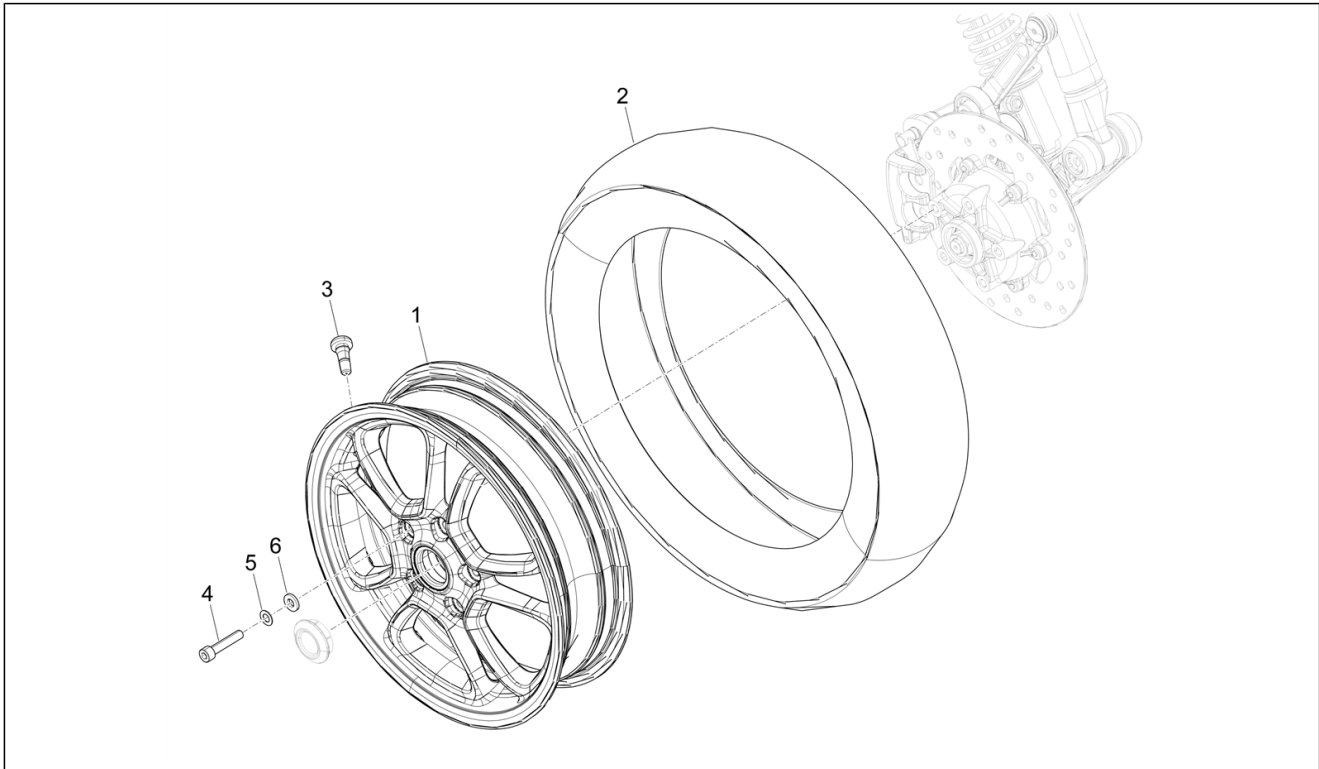

Group	Suspensions - Wheels
Code	04.11
Description	Front wheel
Service	1

Pos.	Code	Description	Qty	Variants
				Model version:Super Sport[SUPER SPORT] Country:Canada Version[CANADA] Colour:Matt Black 99/C[99/C] Model version:Super Sport[SUPER SPORT] Country:USA Version[USA]
2	1C006433	Front tyre 120/70-12" (Michelin)	1	
2	CM319110	120/70-12 (Michelin)	1	
3	597679	Tubeless valve	1	
4	149104	Countersunk cylindrical hex head screw M8x40	5	
5	709047	Spring washer 8,6x15x0,8	5	
6	828961	Flat washer 8,2x17x2,5	5