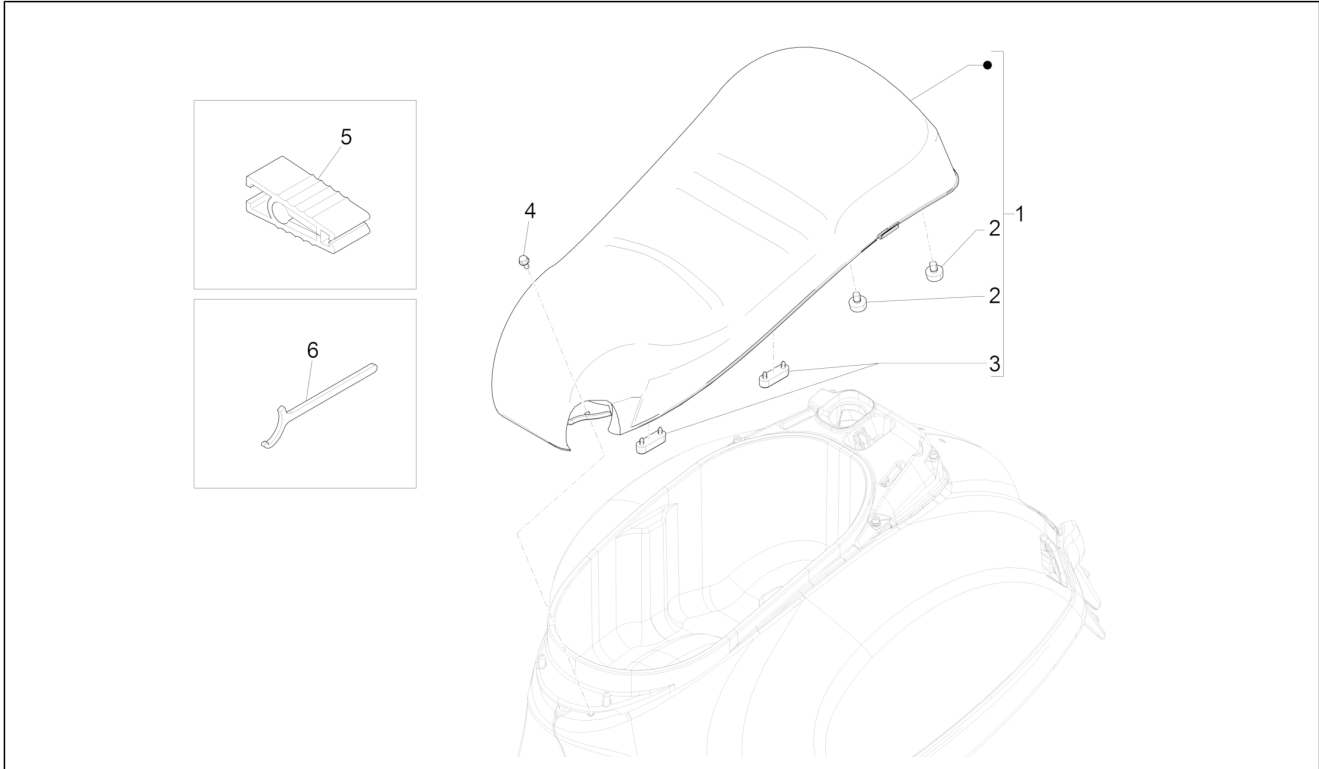

Group	Frame - Plastic parts - Coachwork
Code	02.39
Description	Saddle/seats
Service	1

Pos.	Code	Description	Qty	Variants
1	1B009579000C1	Saddle assembly	1	Colour:A11 - Orange Brick[A11] Model version:Super Sport[SUPER SPORT] Country:Canada Version[CANADA] Colour:B04 - WHITE[B04] Model version:Super Sport[SUPER SPORT] Country:Canada Version[CANADA] Colour:Technical grey 707/C[707/C] Model version:Super Sport[SUPER SPORT] Country:Canada Version[CANADA] Colour:Matt Black 99/C[99/C] Model version:Super Sport[SUPER SPORT] Country:Canada Version[CANADA] Colour:Green V03[V03] Model version:Super Sport[SUPER SPORT] Country:Canada Version[CANADA] Colour:B04 - WHITE[B04] Model version:Super Sport[SUPER SPORT] Country:USA Version[USA] Colour:Technical grey 707/C[707/C] Country:USA Version[USA] Colour:A11 - Orange Brick[A11] Model version:Super Sport[SUPER SPORT] Country:USA Version[USA] Colour:Green V03[V03] Model version:Super Sport[SUPER SPORT] Country:USA Version[USA] Colour:A11 - Orange Brick[A11] Model version:Super Sport[SUPER SPORT] Country:USA Version[USA] Colour:A11 - Orange Brick[A11] Model version:Super Sport[SUPER SPORT] Country:Canada Version[CANADA] Colour:Green V03[V03] Model version:Super Sport[SUPER SPORT] Country:USA Version[USA] Colour:Green V03[V03] Model version:Super Sport[SUPER SPORT] Country:Canada Version[CANADA]