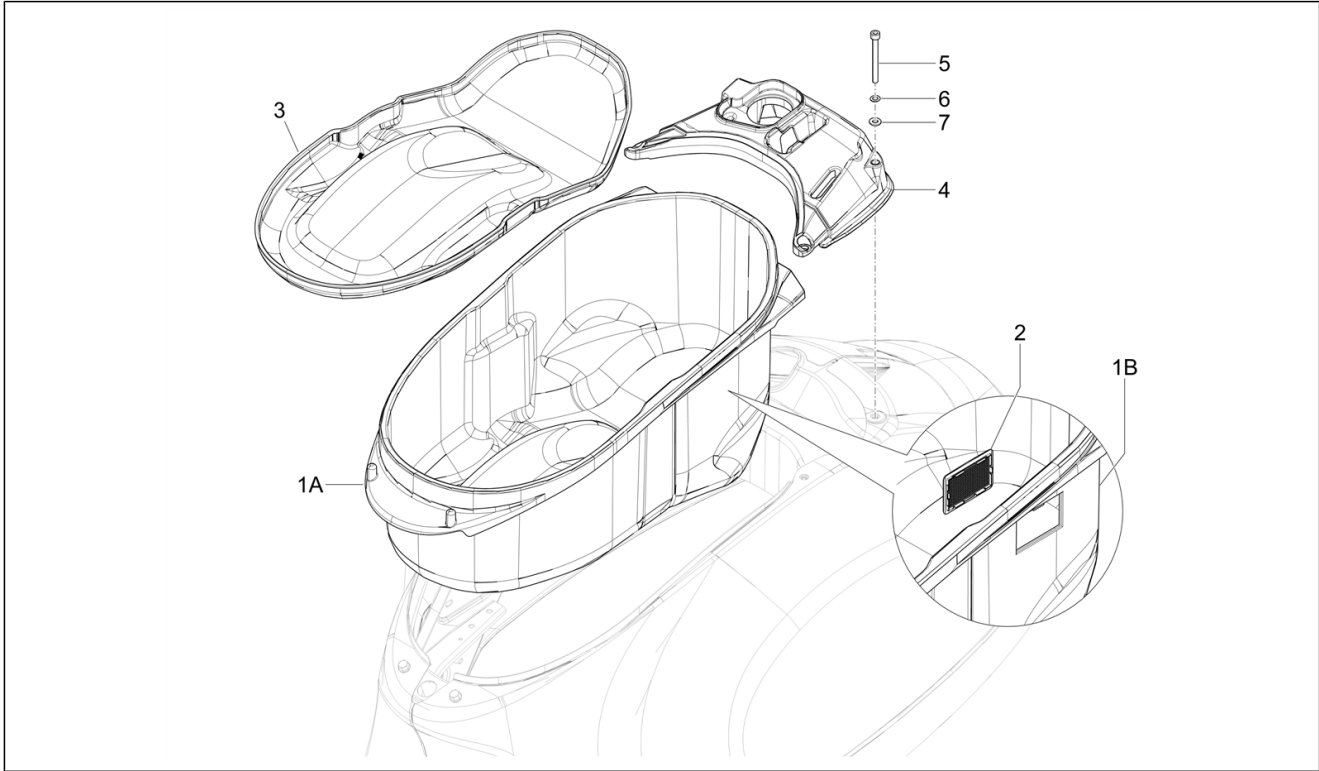

Group	Frame - Plastic parts - Coachwork
Code	02.34
Description	Helmet huosing - Undersaddle
Service	1

Pos.	Code	Description	Qty	Variants
				Country:Canada Version[CANADA] Colour:B04 - WHITE[B04] Model version:Super Sport[SUPER SPORT] Country:USA Version[USA] Colour:B04 - WHITE[B04] Model version:Super Sport[SUPER SPORT] Country:Canada Version[CANADA] Colour:Technical grey 707/C[707/C] Model version:Super Sport[SUPER SPORT] Country:USA Version[USA] Colour:Technical grey 707/C[707/C] Model version:Super Sport[SUPER SPORT] Country:Canada Version[CANADA] Colour:Matt Black 99/C[99/C] Model version:Super Sport[SUPER SPORT] Country:USA Version[USA] Colour:Matt Black 99/C[99/C] Model version:Super Sport[SUPER SPORT] Country:Canada Version[CANADA] Colour:Lattementa green 350/A[350/A] Model version:Classic Version[Classic] Country:USA Version[USA] Colour:98/A - Black Competition[98/A] Model version:Classic Version[Classic] Country:USA Version[USA] Colour:B04 - WHITE[B04] Model version:Super Version [Super] Country:USA Version[USA] Colour:90 - Black[90] Model version:Super Version [Super] Country:USA Version[USA] Colour:Dragon Red 894[894] Model version:Super Version [Super] Country:Canada Version[CANADA] Colour:Matt Black 99/C[99/C] Model version:Super Sport[SUPER SPORT] Country:USA Version[USA] Colour:90 - Black[90]