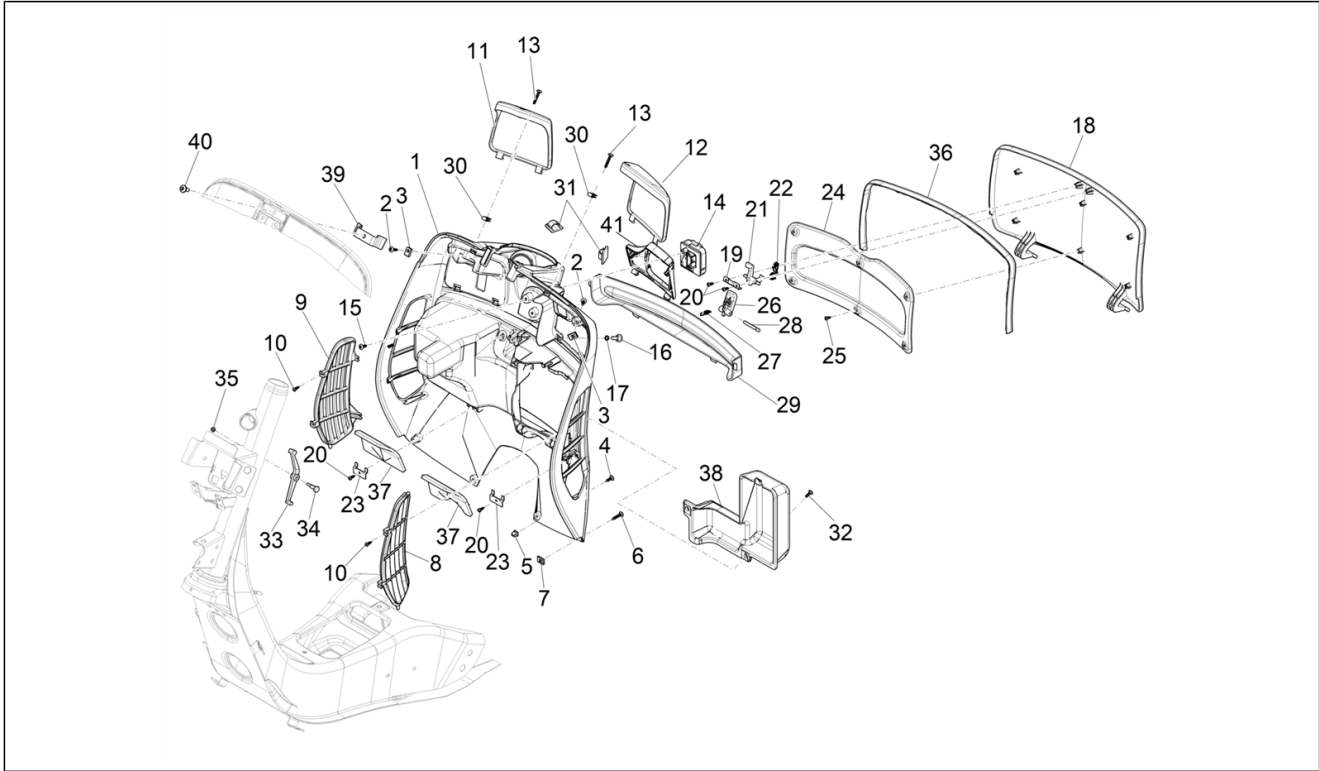

Group	Frame - Plastic parts - Coachwork
Code	02.30
Description	Front glove-box - Knee-guard panel
Service	1

Pos.	Code	Description	Qty	Variants
				Colour:B04 - WHITE[B04] Model version:Super Sport[SUPER SPORT] Country:USA Version[USA] Colour:B04 - WHITE[B04] Model version:Super Sport[SUPER SPORT] Country:Canada Version[CANADA] Colour:B04 - WHITE[B04] Model version:Super Version [Super] Country:USA Version[USA]
1	1B009609000HQ	Painted front top box	1	Colour:Technical grey 707/C[707/C] Model version:Super Sport[SUPER SPORT] Country:Canada Version[CANADA] Colour:Technical grey 707/C[707/C] Country:USA Version[USA] Colour:Technical grey 707/C[707/C] Model version:Super Sport[SUPER SPORT] Country:USA Version[USA] Colour:Technical grey 707/C[707/C] Model version:Super Sport[SUPER SPORT] Country:Canada Version[CANADA]
1	1B009609000NV	Painted front top box	1	Colour:Matt Black 99/C[99/C] Model version:Super Sport[SUPER SPORT] Country:Canada Version[CANADA] Colour:Matt Black 99/C[99/C] Model version:Super Sport[SUPER SPORT] Country:USA Version[USA] Colour:Matt Black 99/C[99/C] Model version:Super Sport[SUPER SPORT] Country:Canada Version[CANADA] Colour:Matt Black 99/C[99/C] Model version:Super Sport[SUPER SPORT] Country:USA Version[USA]
1	1B009609000V03	Painted front top box	1	Colour:Green V03[V03] Model version:Super Sport[SUPER SPORT] Country:Canada Version[CANADA] Colour:Green V03[V03] Model version:Super Sport[SUPER SPORT]