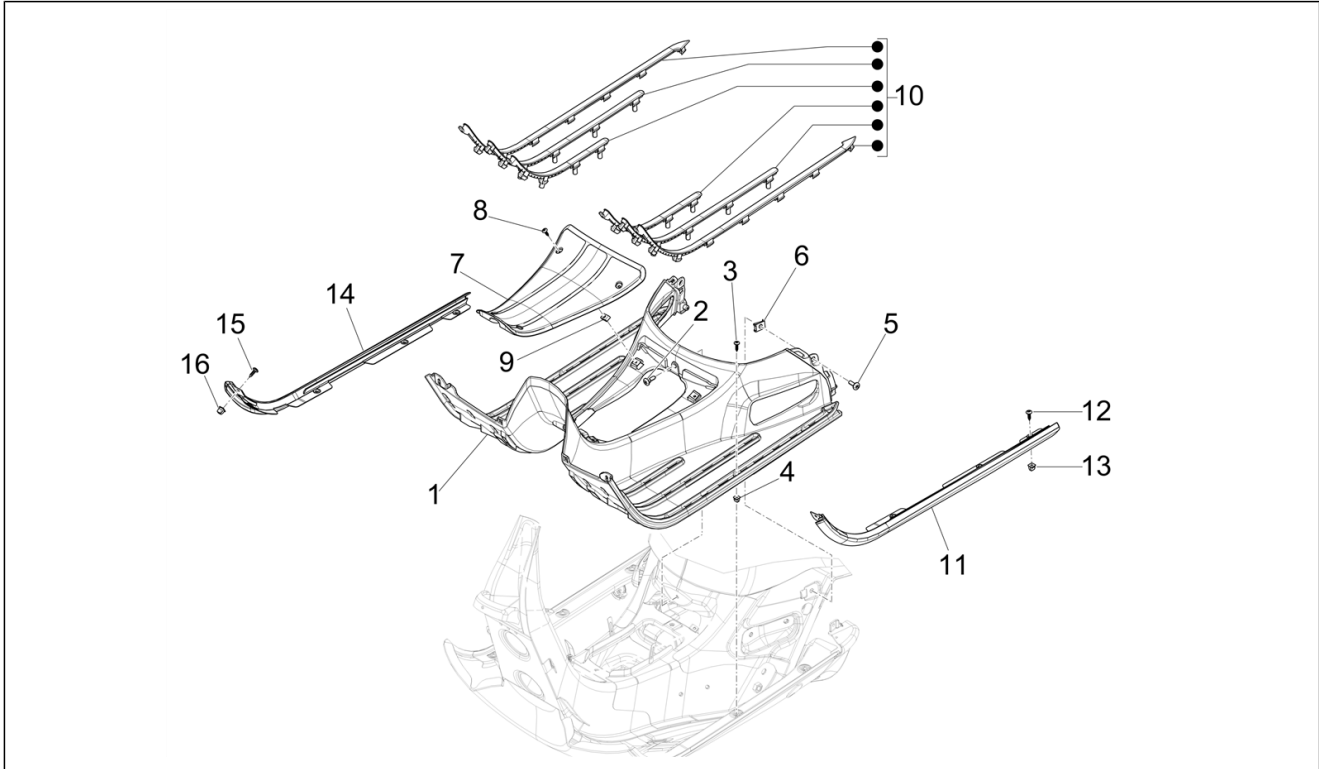

Group	Frame - Plastic parts - Coachwork
Code	02.31
Description	Central cover - Footrests
Service	1

Pos.	Code	Description	Qty	Variants
				Colour:90 - Black[90] Model version:Super Version [Super] Country:Canada Version[CANADA]
15	CM178601	Self tapping screw D4.2x16	4	
16	157716	Expansion plug	5