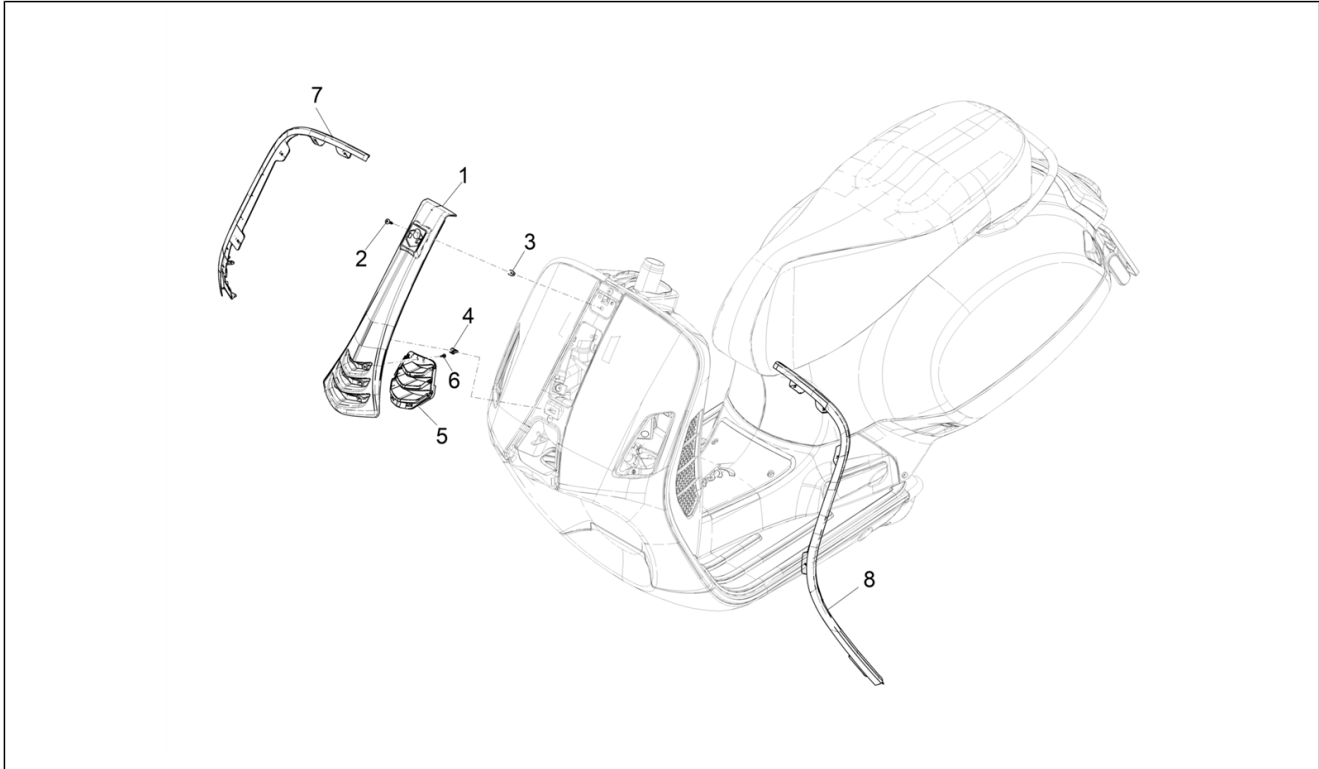

Group	Frame - Plastic parts - Coachwork
Code	02.26
Description	Front shield
Service	1

Pos.	Code	Description	Qty	Variants
				Country:USA Version[USA] Colour:Green V03[V03] Model version:Super Sport[SUPER SPORT] Country:USA Version[USA] Colour:A11 - Orange Brick[A11] Model version:Super Sport[SUPER SPORT] Country:USA Version[USA] Colour:A11 - Orange Brick[A11] Model version:Super Sport[SUPER SPORT] Country:Canada Version[CANADA] Colour:Green V03[V03] Model version:Super Sport[SUPER SPORT] Country:USA Version[USA] Colour:Green V03[V03] Model version:Super Sport[SUPER SPORT] Country:Canada Version[CANADA] Colour:B04 - WHITE[B04] Model version:Super Sport[SUPER SPORT] Country:USA Version[USA] Colour:B04 - WHITE[B04] Model version:Super Sport[SUPER SPORT] Country:Canada Version[CANADA] Colour:Technical grey 707/C[707/C] Model version:Super Sport[SUPER SPORT] Country:USA Version[USA] Colour:Technical grey 707/C[707/C] Model version:Super Sport[SUPER SPORT] Country:Canada Version[CANADA] Colour:Matt Black 99/C[99/C] Model version:Super Sport[SUPER SPORT] Country:USA Version[USA] Colour:Matt Black 99/C[99/C] Model version:Super Sport[SUPER SPORT] Country:Canada Version[CANADA] Colour:Matt Black 99/C[99/C] Model version:Super Sport[SUPER SPORT] Country:USA Version[USA]