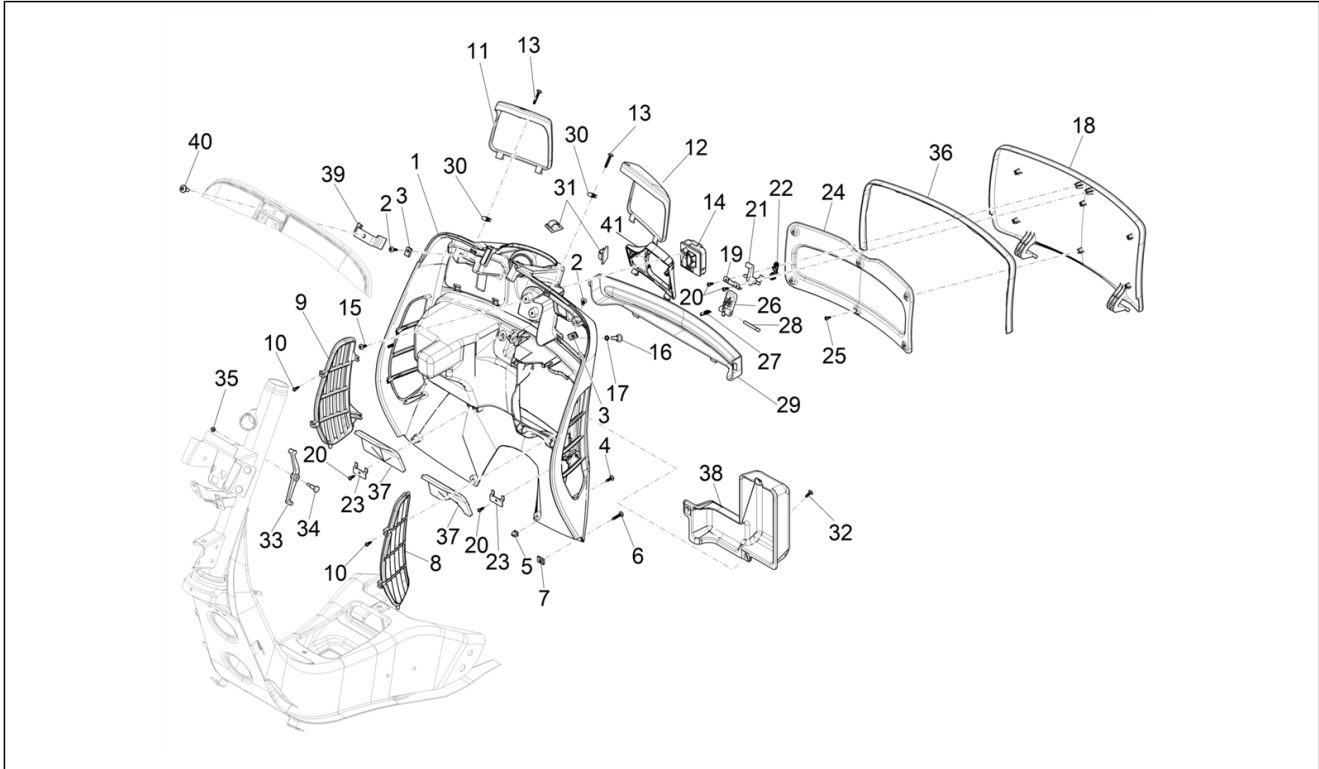

Group	Frame - Plastic parts - Coachwork
Code	02.30
Description	Front glove-box - Knee-guard panel
Service	1

Pos.	Code	Description	Qty	Variants
1	1B009609000G22	Painted front top box	1	Colour:G22 - Quartz gray[G22] Model version:Super Tech[Super Tech] Country:USA Version[USA] Colour:G22 - Quartz gray[G22] Model version:Super Tech[Super Tech] Country:Canada Version[CANADA] Colour:G22 - Quartz gray[G22] Model version:Super Tech[Super Tech] Country:USA Version[USA] Colour:G22 - Quartz gray[G22] Model version:Super Tech[Super Tech] Country:Canada Version[CANADA]
1	1B009609000G23	Painted front top box	1	Colour:G23 - Ice gray[G23] Model version:Super Tech[Super Tech] Country:USA Version[USA] Colour:G23 - Ice gray[G23] Model version:Super Tech[Super Tech] Country:Canada Version[CANADA] Colour:G23 - Ice gray[G23] Model version:Super Tech[Super Tech] Country:Canada Version[CANADA] Colour:G23 - Ice gray[G23] Model version:Super Tech[Super Tech] Country:USA Version[USA]
1	1B009609000DY	Painted front top box	1	Colour:Matte blue 288/A[288/A] Model version:Super Tech[Super Tech] Country:USA Version[USA] Colour:Matte blue 288/A[288/A] Model version:Super Tech[Super Tech] Country:Canada Version[CANADA] Colour:Matte blue 288/A[288/A] Model version:Super Tech[Super Tech] Country:Canada Version[CANADA]
1	1B00960900090	Painted front top box	1	Colour:90 - Black[90] Model version:Super Version [Super] Country:Canada Version[CANADA] Colour:90 - Black[90]