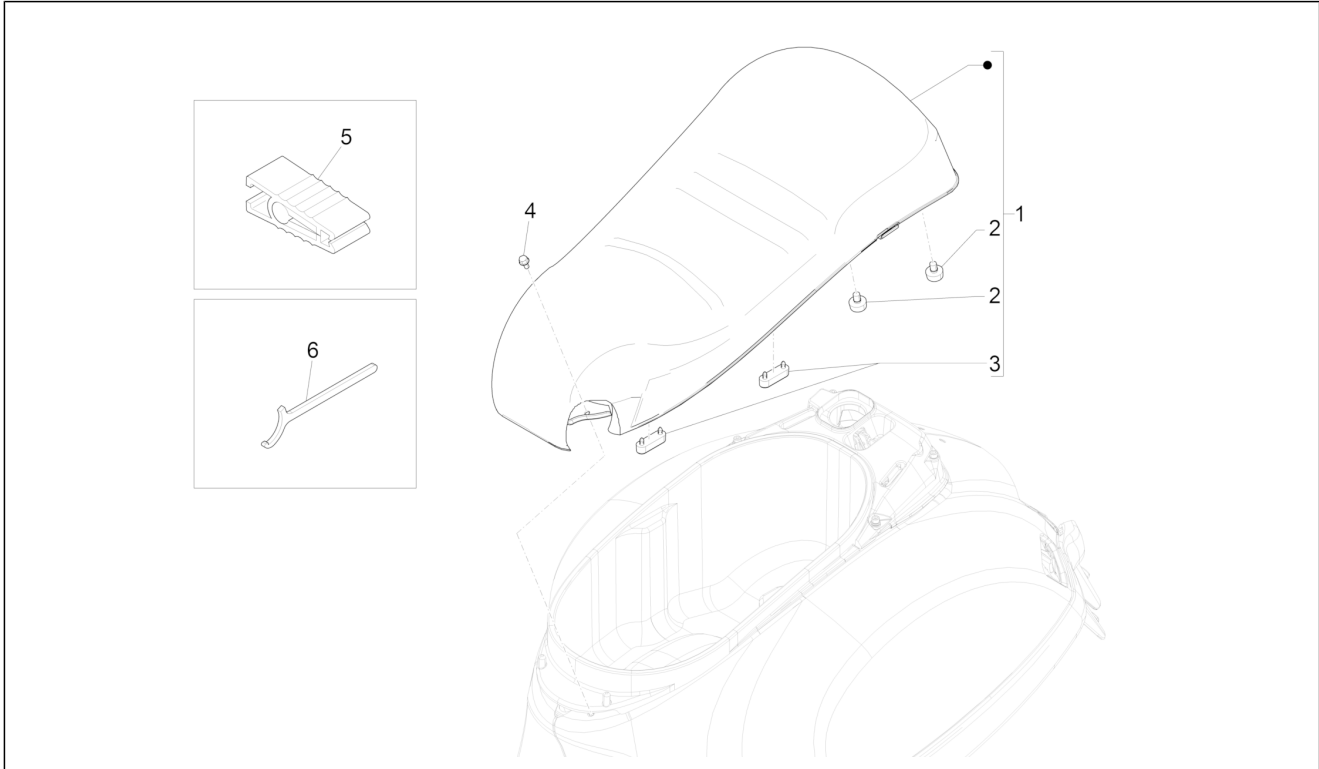

Group	Frame - Plastic parts - Coachwork
Code	02.39
Description	Saddle/seats
Service	1

Pos.	Code	Description	Qty	Variants
				Country:Canada Version[CANADA] Colour:G22 - Quartz gray[G22] Model version:Super Tech[Super Tech] Country:USA Version[USA] Colour:G22 - Quartz gray[G22] Model version:Super Tech[Super Tech] Country:Canada Version[CANADA] Colour:G23 - Ice gray[G23] Model version:Super Tech[Super Tech] Country:Canada Version[CANADA] Colour:G23 - Ice gray[G23] Model version:Super Tech[Super Tech] Country:USA Version[USA] Colour:Matte blue 288/A[288/A] Model version:Super Tech[Super Tech] Country:Canada Version[CANADA]
1	1B009579000C4	Saddle assembly	1	Colour:Beige Q01[Q01] Model version:Classic Version[Classic] Country:Canada Version[CANADA] Colour:Lattementa green 350/A[350/A] Model version:Classic Version[Classic] Country:Canada Version[CANADA] Colour:98/A - Black Competition[98/A] Model version:Classic Version[Classic] Country:Canada Version[CANADA] Colour:Beige Q01[Q01] Model version:Classic Version[Classic] Country:USA Version[USA] Colour:Lattementa green 350/A[350/A] Model version:Classic Version[Classic] Country:USA Version[USA] Colour:98/A - Black Competition[98/A] Model version:Classic Version[Classic] Country:USA Version[USA] Colour:Lattementa green 350/A[350/A] Model version:Classic Version[Classic] Country:USA Version[USA]