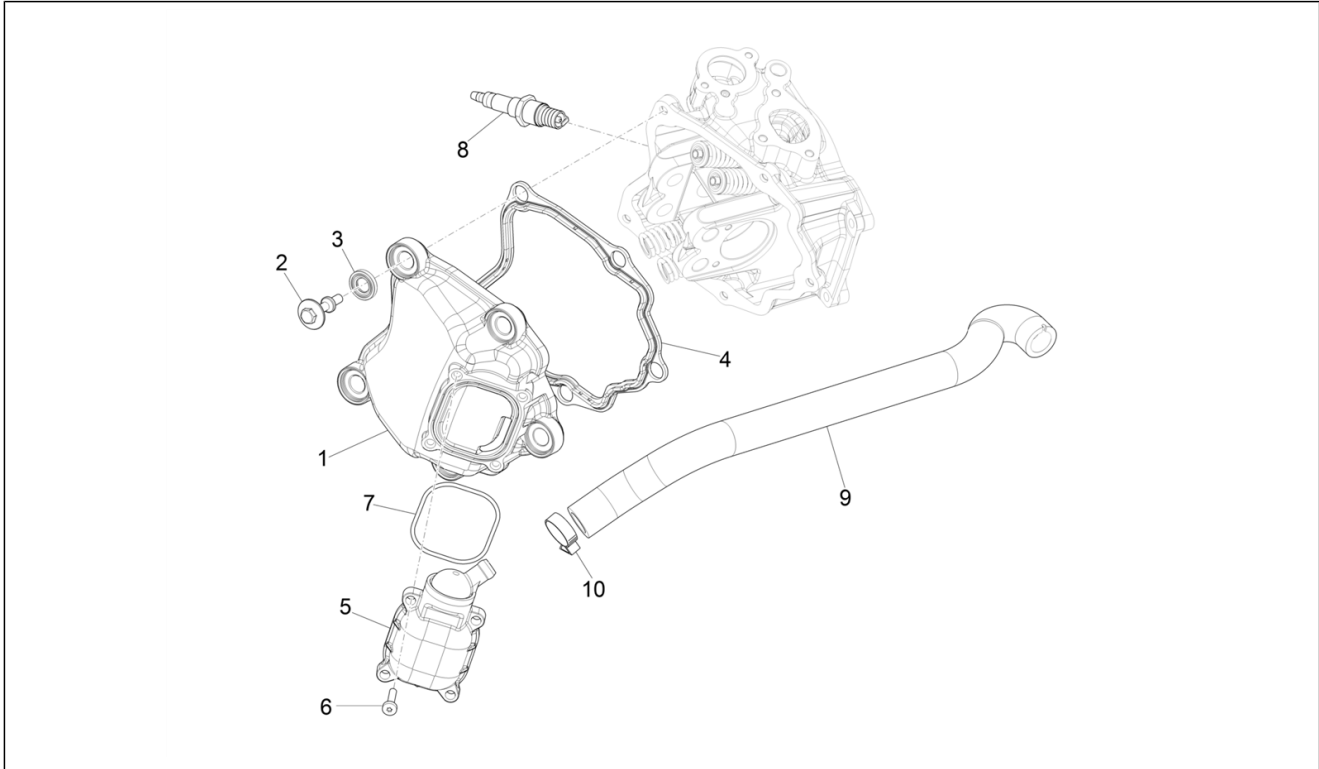

Group	Engine
Code	01.12
Description	Cylinder head cover
Service	1

Pos.	Code	Description	Qty	Variants
1	829534	Head cover	1	
2	872635	Special screw	5	
3	830249	Damper drift	5	
4	829536	Head cover gasket	1	
5	1A010691R	Oil draining body with i.p.	1	
6	877136	Self tapping screw M5x20	4	
7	1A003985	Gasket	1	
8	1A013926	Ignition spark plug NGK MR7BI-8	1	
9	844094	Engine oil breather pipe	1	
10	CM001904	Hose clamp	1