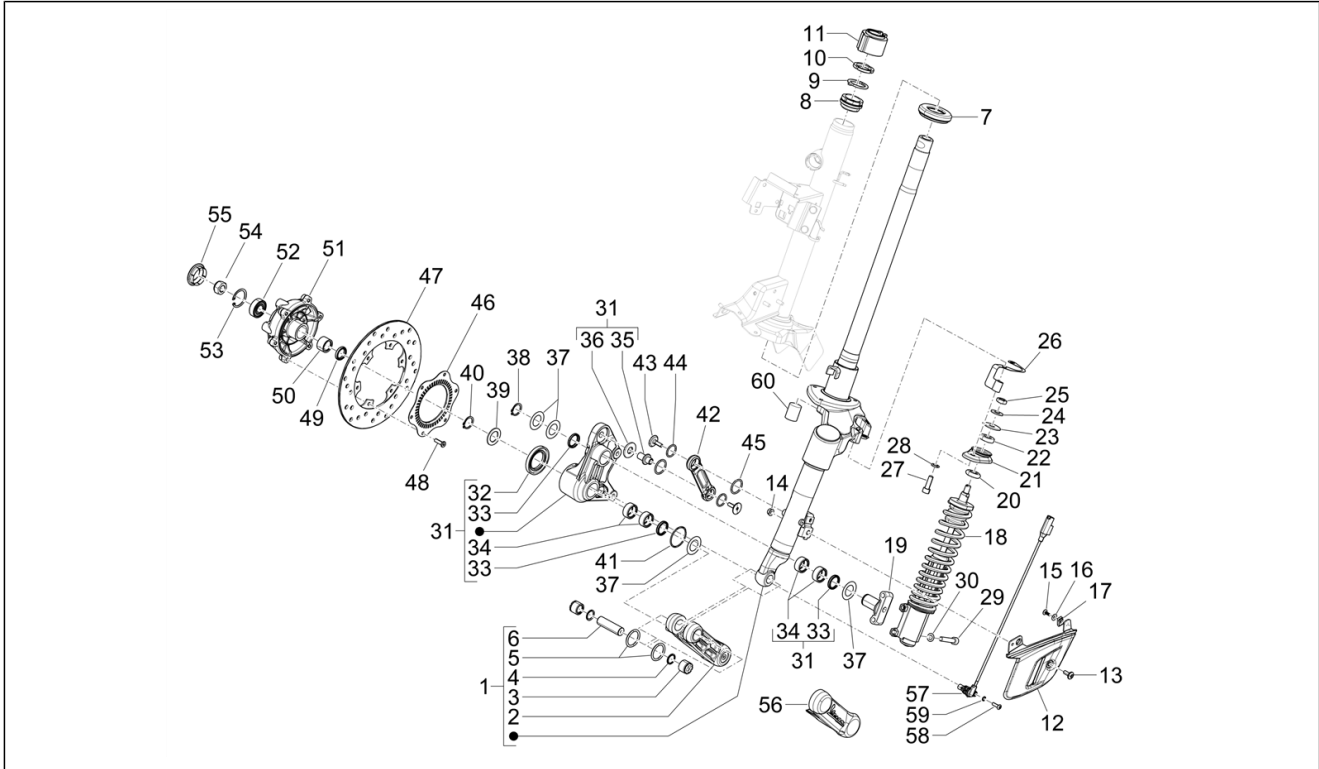

Group	Suspensions - Wheels
Code	04.02
Description	Fork/steering tube - Steering bearing unit
Service	1

Pos.	Code	Description	Qty	Variants
27	1C003712	Cylindrical screw with hexagon socket M8x25	2	
28	016408	Spring washer 13,75x8,15x4,5	2	
29	1C006164	Countersunk cylindrical hex head screw M8x40	2	
30	709047	Spring washer 8,6x15x0,8	2	
31	1C0062605	Pin and shock absorber support	1	
32	1C005875	Oil seal 35x56x7	1	
33	1C001969	Oil seal	3	
34	177436	Drawn cap	4	
35	1C006326	Threaded pin	1	
36	1C006589	Flat washer	1	
37	1C007037	Flat washer	4	
38	006422	Circlip	1	
39	177414	Washer	1	
40	006422	Circlip	1	
41	177408	O-ring	1	
42	1C006388	Rod	2	
43	1C006327	Torx head cylinder head screw	2	
44	851480	O-ring D18x2,5	2	
45	877441	Packing	2	
46	669115Z	Front ABS tone wheel	1	Colour:B04 - WHITE[B04] Model version:Super Version [Super] Country:Canada Version[CANADA] Colour:Dragon Red 894[894] Model version:Super Version [Super] Country:USA Version[USA] Colour:A11 - Orange Brick[A11] Model version:Super Sport[SUPER SPORT] Country:USA Version[USA] Colour:A11 - Orange Brick[A11] Model version:Super Sport[SUPER SPORT] Country:Canada Version[CANADA]