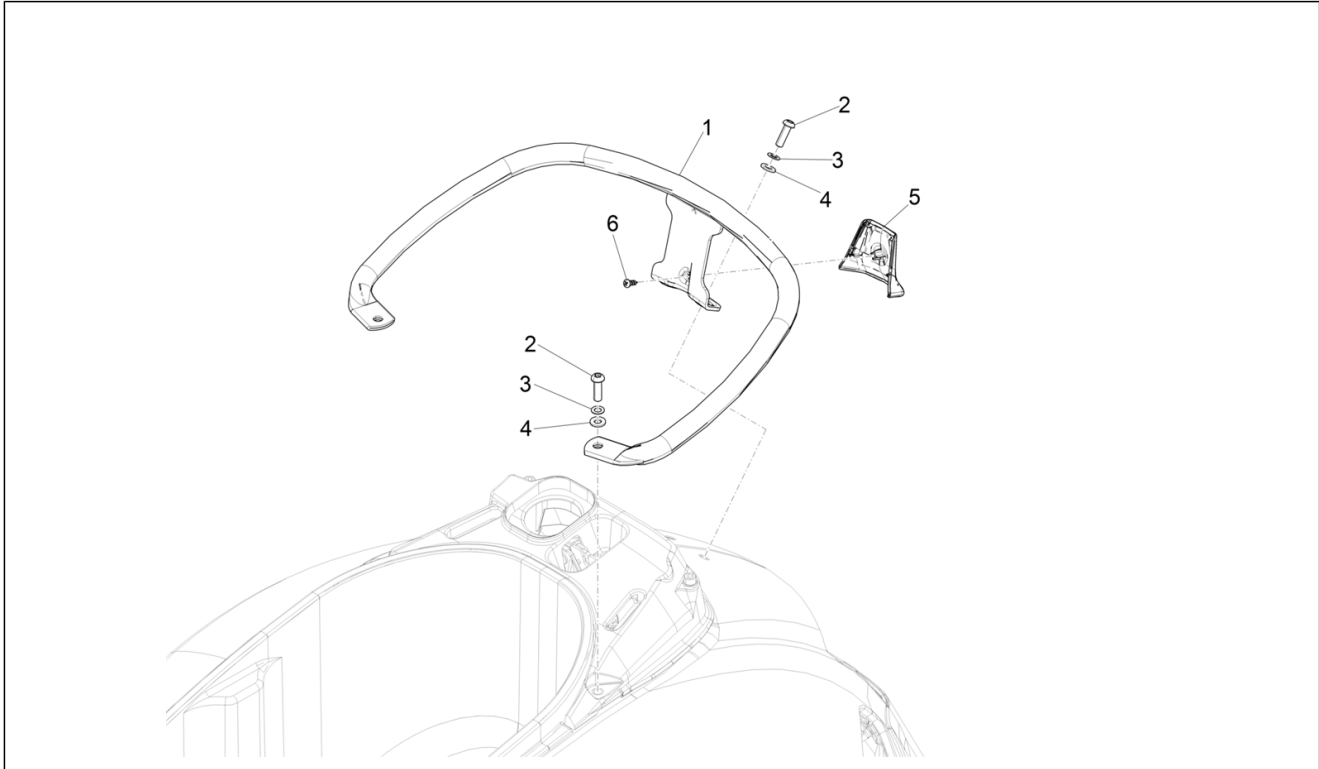

Group	Frame - Plastic parts - Coachwork
Code	02.44
Description	Rear luggage rack
Service	1

Pos.	Code	Description	Qty	Variants
				Country:Canada Version[CANADA] Colour:Matt Black 99/C[99/C] Model version:Super Sport[SUPER SPORT] Country:USA Version[USA]
2	623920	Covex head screw with torx	4	
3	012533	Notched washer 6,6x11x0	4	
4	013777	Washer 6.4x13x1.5	4	
5	1B005812	Plug	1	Colour:B04 - WHITE[B04] Model version:Super Version [Super] Country:USA Version[USA] Colour:Dragon Red 894[894] Model version:Super Version [Super] Country:USA Version[USA] Colour:Matte blue 288/A[288/A] Model version:Super Tech[Super Tech] Country:USA Version[USA] Colour:G22 - Quartz gray[G22] Model version:Super Tech[Super Tech] Country:USA Version[USA] Colour:G23 - Ice gray[G23] Model version:Super Tech[Super Tech] Country:USA Version[USA] Colour:Beige Q01[Q01] Model version:Classic Version[Classic] Country:Canada Version[CANADA] Colour:Lattementa green 350/A[350/A] Model version:Classic Version[Classic] Country:Canada Version[CANADA] Colour:Dragon Red 894[894] Model version:Super Version [Super] Country:Canada Version[CANADA] Colour:98/A - Black Competition[98/A] Model version:Classic Version[Classic] Country:Canada Version[CANADA] Colour:90 - Black[90] Model version:Super Version [Super]