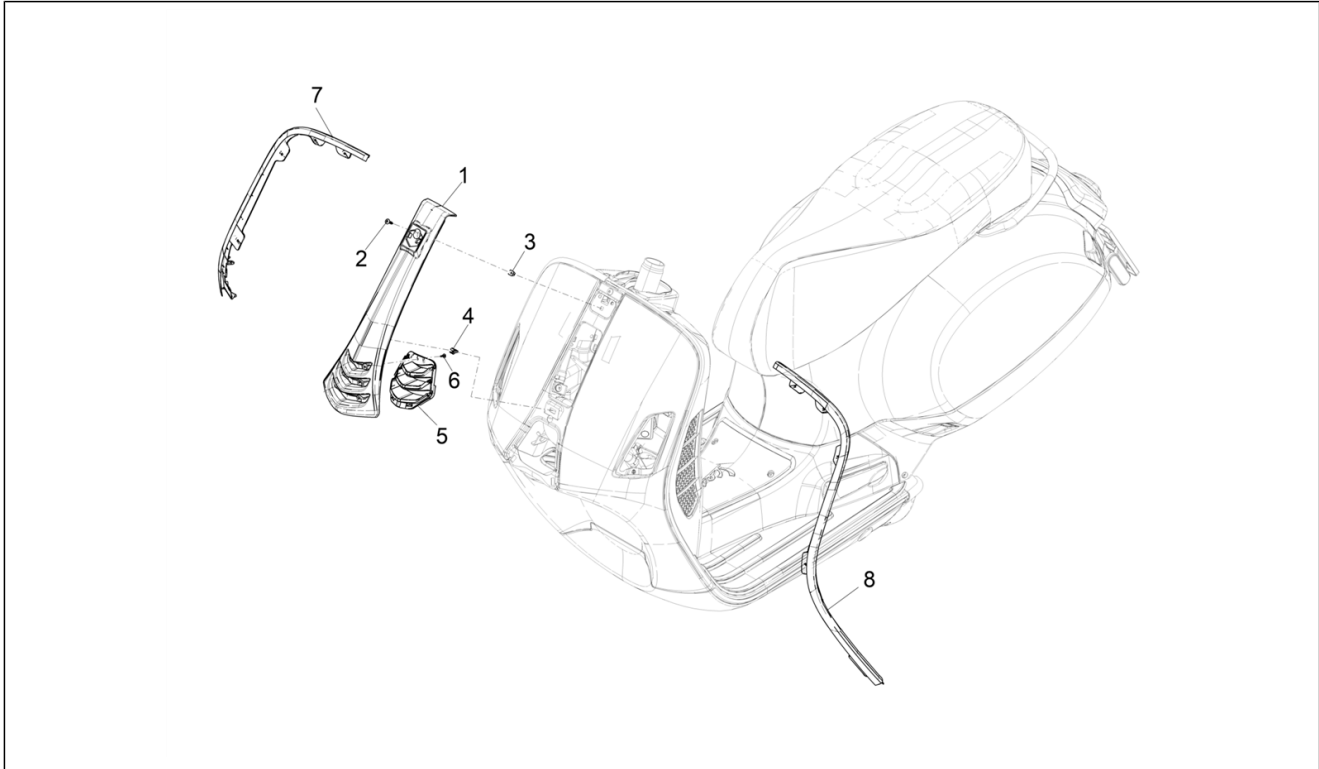

Group	Frame - Plastic parts - Coachwork
Code	02.26
Description	Front shield
Service	1

Pos.	Code	Description	Qty	Variants
				Model version:Classic Version[Classic] Country:USA Version[USA] Colour:98/A - Black Competition[98/A] Model version:Classic Version[Classic] Country:USA Version[USA] Colour:A11 - Orange Brick[A11] Model version:Super Sport[SUPER SPORT] Country:USA Version[USA] Colour:A11 - Orange Brick[A11] Model version:Super Sport[SUPER SPORT] Country:Canada Version[CANADA] Colour:Green V03[V03] Model version:Super Sport[SUPER SPORT] Country:USA Version[USA] Colour:Green V03[V03] Model version:Super Sport[SUPER SPORT] Country:Canada Version[CANADA] Colour:B04 - WHITE[B04] Model version:Super Sport[SUPER SPORT] Country:USA Version[USA] Colour:B04 - WHITE[B04] Model version:Super Sport[SUPER SPORT] Country:Canada Version[CANADA] Colour:Technical grey 707/C[707/C] Model version:Super Sport[SUPER SPORT] Country:USA Version[USA] Colour:Technical grey 707/C[707/C] Model version:Super Sport[SUPER SPORT] Country:Canada Version[CANADA] Colour:Matt Black 99/C[99/C] Model version:Super Sport[SUPER SPORT] Country:USA Version[USA] Colour:Matt Black 99/C[99/C] Model version:Super Sport[SUPER SPORT] Country:Canada Version[CANADA] Colour:Matt Black 99/C[99/C] Model version:Super Sport[SUPER SPORT] Country:USA Version[USA]