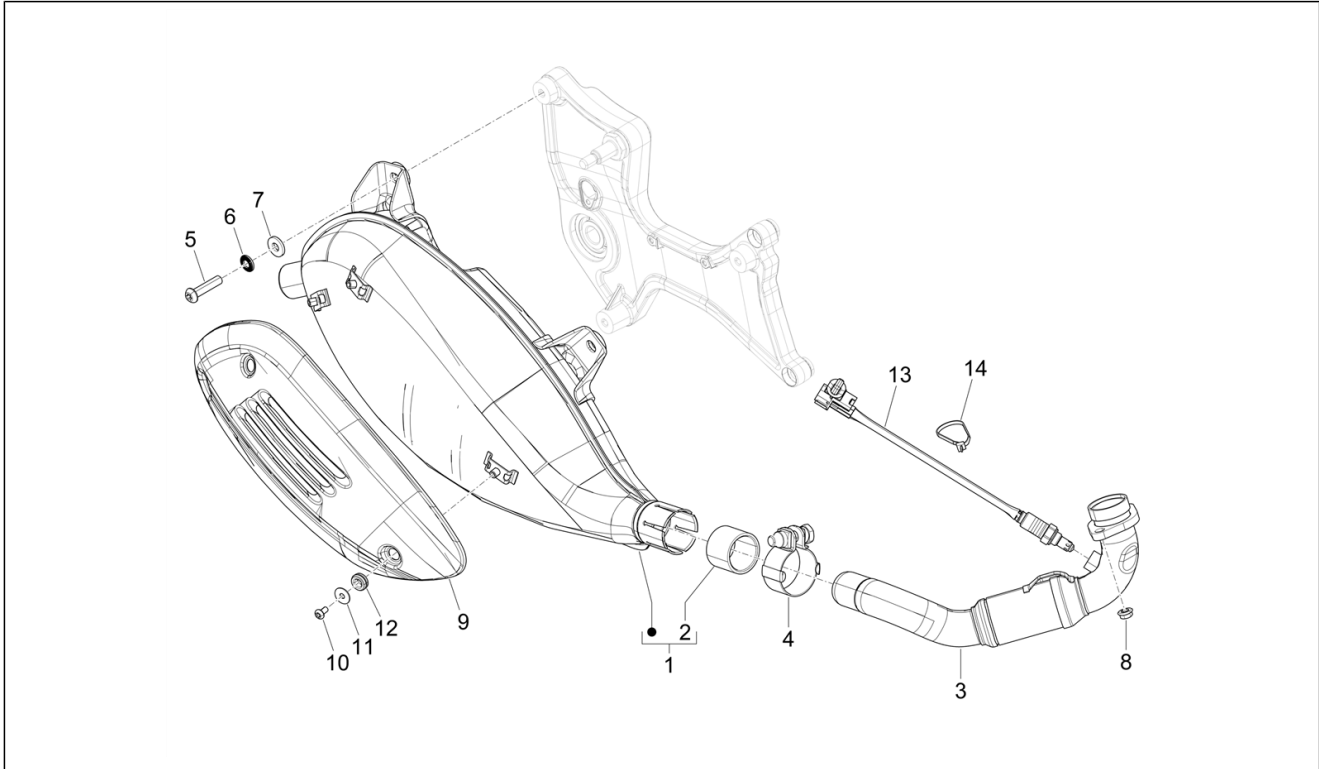

Group	Engine
Code	01.42
Description	Silencer
Service	1

Pos.	Code	Description	Qty	Variants
1	1A022446	Silencer complete with brackets	1	
2	8263885	Graphite bushing	1	
3	1A017571	Exhaust manifold	1	
4	1A017625	Hose clamp	1	
5	599208	Screw M8x30	3	
6	834187	Spring washer 16x8,2x2,2	3	
7	848452	Flat washer 19,3x8,2x2,5	3	
8	436947	Flanged hexagon nut M7x1 H=8	2	
9	1A022102	Protection	1	Colour:B04 - WHITE[B04] Model version:Super Version [Super] Country:USA Version[USA] Colour:Dragon Red 894[894] Model version:Super Version [Super] Country:USA Version[USA] Colour:Matte blue 288/A[288/A] Model version:Super Tech[Super Tech] Country:USA Version[USA] Colour:G22 - Quartz gray[G22] Model version:Super Tech[Super Tech] Country:USA Version[USA] Colour:G23 - Ice gray[G23] Model version:Super Tech[Super Tech] Country:USA Version[USA] Colour:A11 - Orange Brick[A11] Model version:Super Sport[SUPER SPORT] Country:Canada Version[CANADA] Colour:B04 - WHITE[B04] Model version:Super Sport[SUPER SPORT] Country:Canada Version[CANADA] Colour:Technical grey 707/C[707/C] Model version:Super Sport[SUPER SPORT] Country:Canada Version[CANADA] Colour:Matt Black 99/C[99/C] Model version:Super Sport[SUPER SPORT] Country:Canada Version[CANADA]