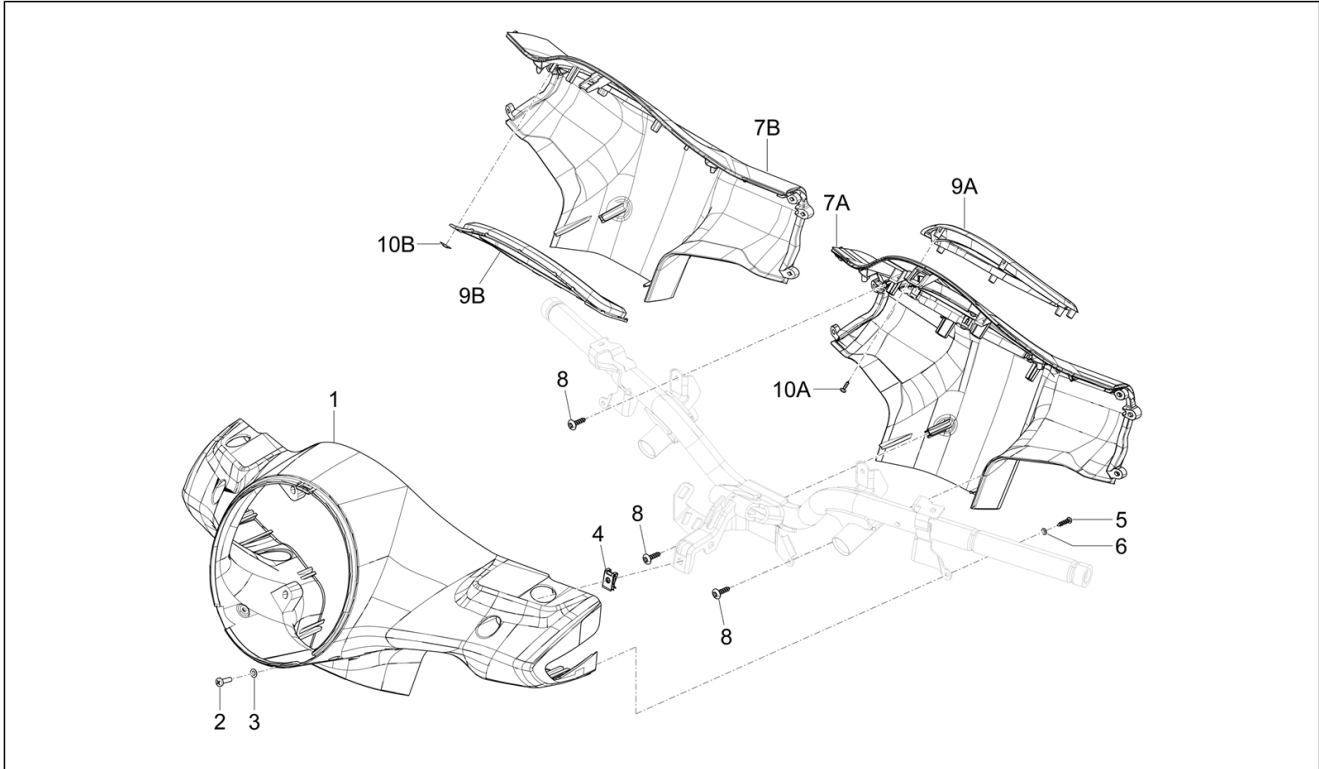

Group	Handlebars/Steering
Code	03.01
Description	Handlebars coverages
Service	1

Pos.	Code	Description	Qty	Variants
				Model version:Super Version [Super] Country:USA Version[USA]
7A	1B011176000HQ	Rear handlebar cover	1	Colour:Technical grey 707/C[707/C] Model version:Super Sport[SUPER SPORT] Country:Canada Version[CANADA] Colour:Technical grey 707/C[707/C] Country:USA Version[USA] Colour:Technical grey 707/C[707/C] Model version:Super Sport[SUPER SPORT] Country:USA Version[USA] Colour:Technical grey 707/C[707/C] Model version:Super Sport[SUPER SPORT] Country:Canada Version[CANADA]
7A	1B01117600090	Rear handlebar cover	1	Colour:90 - Black[90] Model version:Super Version [Super] Country:Canada Version[CANADA] Colour:90 - Black[90] Model version:Super Version [Super] Country:USA Version[USA] Colour:90 - Black[90] Model version:Super Version [Super] Country:USA Version[USA] Colour:90 - Black[90] Model version:Super Version [Super] Country:Canada Version[CANADA]
7A	1B011176000V03	Rear handlebar cover	1	Colour:Green V03[V03] Model version:Super Sport[SUPER SPORT] Country:Canada Version[CANADA] Colour:Green V03[V03] Model version:Super Sport[SUPER SPORT] Country:USA Version[USA] Colour:Green V03[V03] Model version:Super Sport[SUPER SPORT] Country:USA Version[USA] Colour:Green V03[V03] Model version:Super Sport[SUPER SPORT] Country:Canada Version[CANADA]