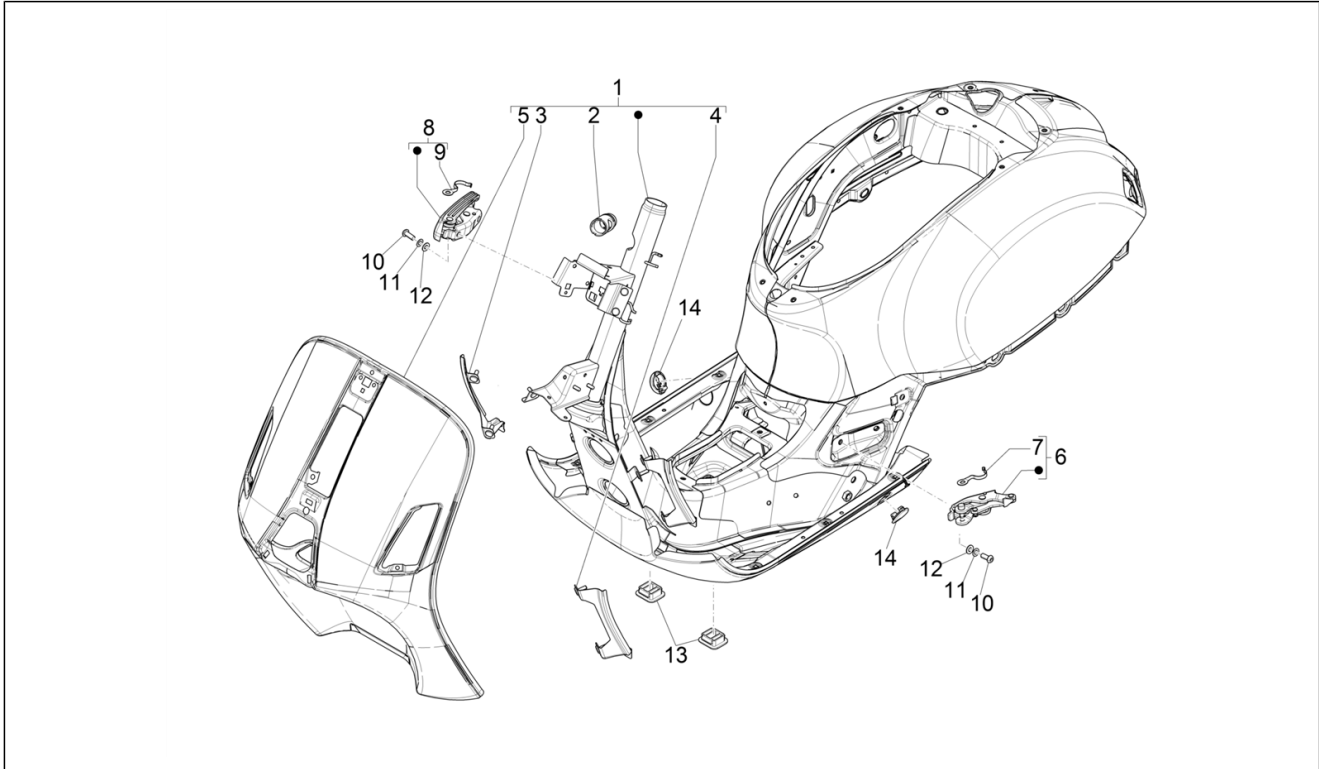

Group	Frame - Plastic parts - Coachwork
Code	02.01
Description	Frame/bodywork
Service	1

Pos.	Code	Description	Qty	Variants
				Colour:Green V03[V03] Model version:Super Sport[SUPER SPORT] Country:Canada Version[CANADA] Colour:B04 - WHITE[B04] Model version:Super Sport[SUPER SPORT] Country:USA Version[USA] Colour:B04 - WHITE[B04] Model version:Super Sport[SUPER SPORT] Country:Canada Version[CANADA] Colour:Technical grey 707/C[707/C] Model version:Super Sport[SUPER SPORT] Country:USA Version[USA] Colour:Technical grey 707/C[707/C] Model version:Super Sport[SUPER SPORT] Country:Canada Version[CANADA] Colour:Matt Black 99/C[99/C] Model version:Super Sport[SUPER SPORT] Country:USA Version[USA] Colour:Matt Black 99/C[99/C] Model version:Super Sport[SUPER SPORT] Country:Canada Version[CANADA] Colour:Matt Black 99/C[99/C] Model version:Super Sport[SUPER SPORT] Country:USA Version[USA]
9	620395	Spring	1	
10	975855	screw	4	
11	828961	Flat washer 8,2x17x2,5	4	
12	709047	Spring washer 8,6x15x0,8	4	
13	299557	Cover	2	
14	577405000C	Spoiler cover	2