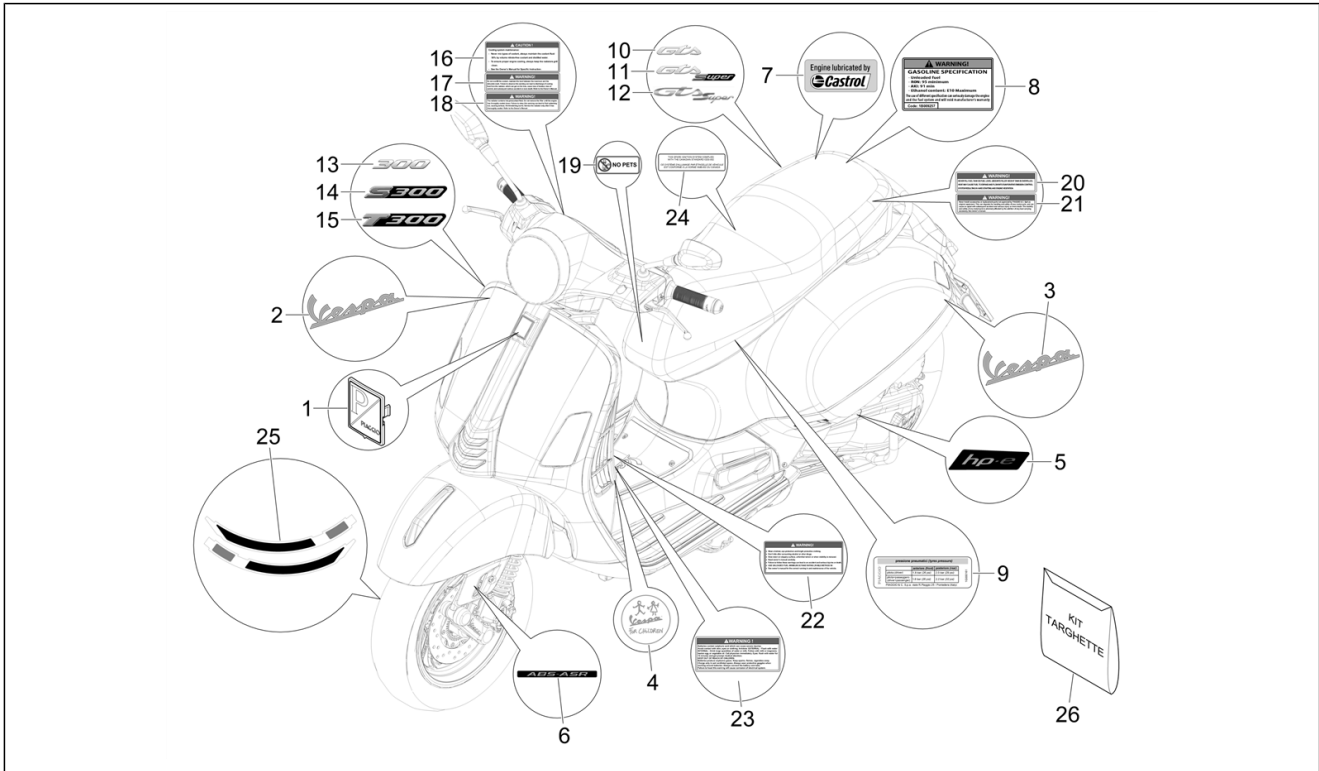

Group	Frame - Plastic parts - Coachwork
Code	02.38
Description	Plates - Emblems
Service	1

Pos.	Code	Description	Qty	Variants
				Country:USA Version[USA] Colour:Lattementa green 350/A[350/A] Model version:Classic Version[Classic] Country:USA Version[USA] Colour:98/A - Black Competition[98/A] Model version:Classic Version[Classic] Country:USA Version[USA] Colour:B04 - WHITE[B04] Model version:Super Version [Super] Country:Canada Version[CANADA] Colour:Dragon Red 894[894] Model version:Super Version [Super] Country:USA Version[USA] Colour:Lattementa green 350/A[350/A] Model version:Classic Version[Classic] Country:USA Version[USA] Colour:98/A - Black Competition[98/A] Model version:Classic Version[Classic] Country:USA Version[USA] Colour:B04 - WHITE[B04] Model version:Super Version [Super] Country:USA Version[USA] Colour:90 - Black[90] Model version:Super Version [Super] Country:USA Version[USA] Colour:Dragon Red 894[894] Model version:Super Version [Super] Country:Canada Version[CANADA] Colour:90 - Black[90] Model version:Super Version [Super] Country:USA Version[USA] Colour:Beige Q01[Q01] Model version:Classic Version[Classic] Country:USA Version[USA] Colour:90 - Black[90] Model version:Super Version [Super] Country:Canada Version[CANADA]