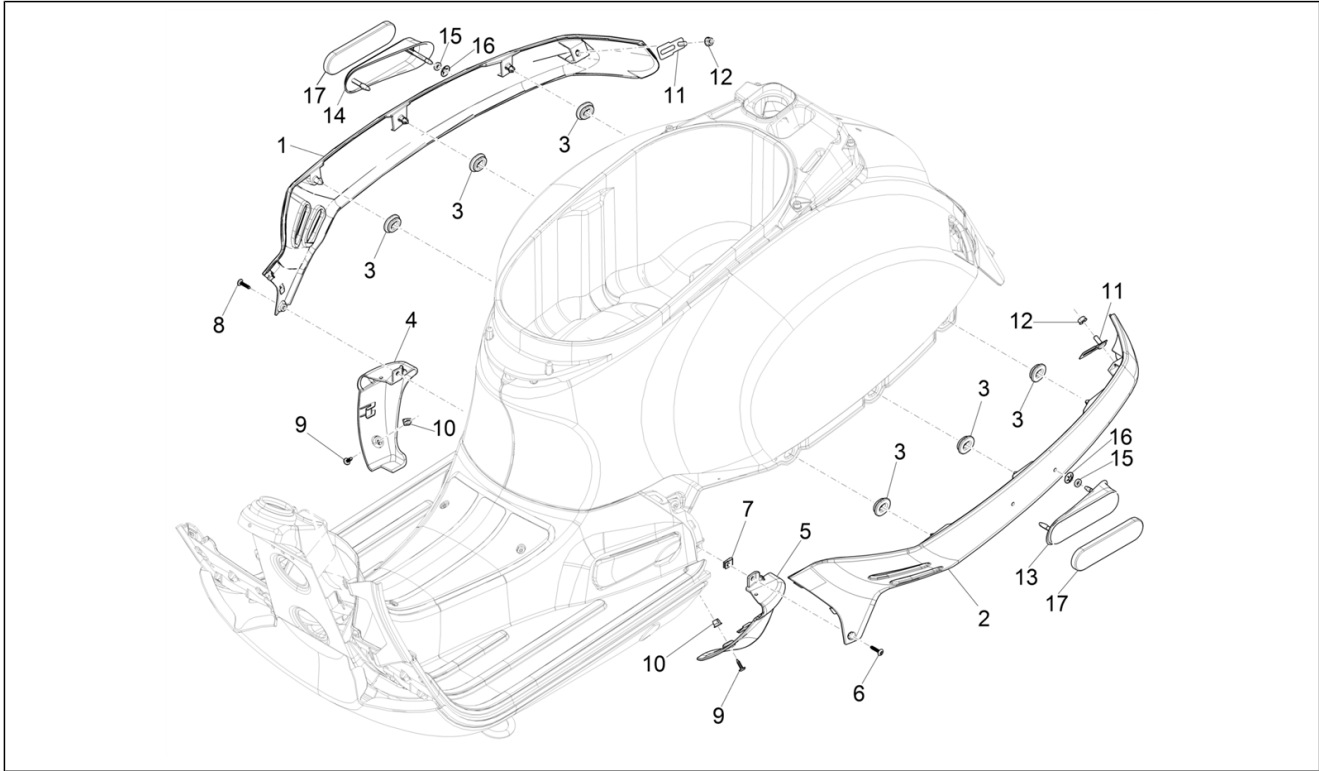

Group	Frame - Plastic parts - Coachwork
Code	02.32
Description	Side cover - Spoiler
Service	1

Pos.	Code	Description	Qty	Variants
9	CM178601	Self tapping screw D4.2x16	2	
10	157716	Expansion plug	2	
11	1B010780	Fairing fixing plate	2	
12	288245	Self locking nut M6	2	
13	1B006257	Rear bracket left retroreflector	1	
14	1B006258	Rear bracket right retroreflector	1	
15	584995	Gasket	1	
16	181351	Spring plate	1	
17	58233R5	Reflector	1