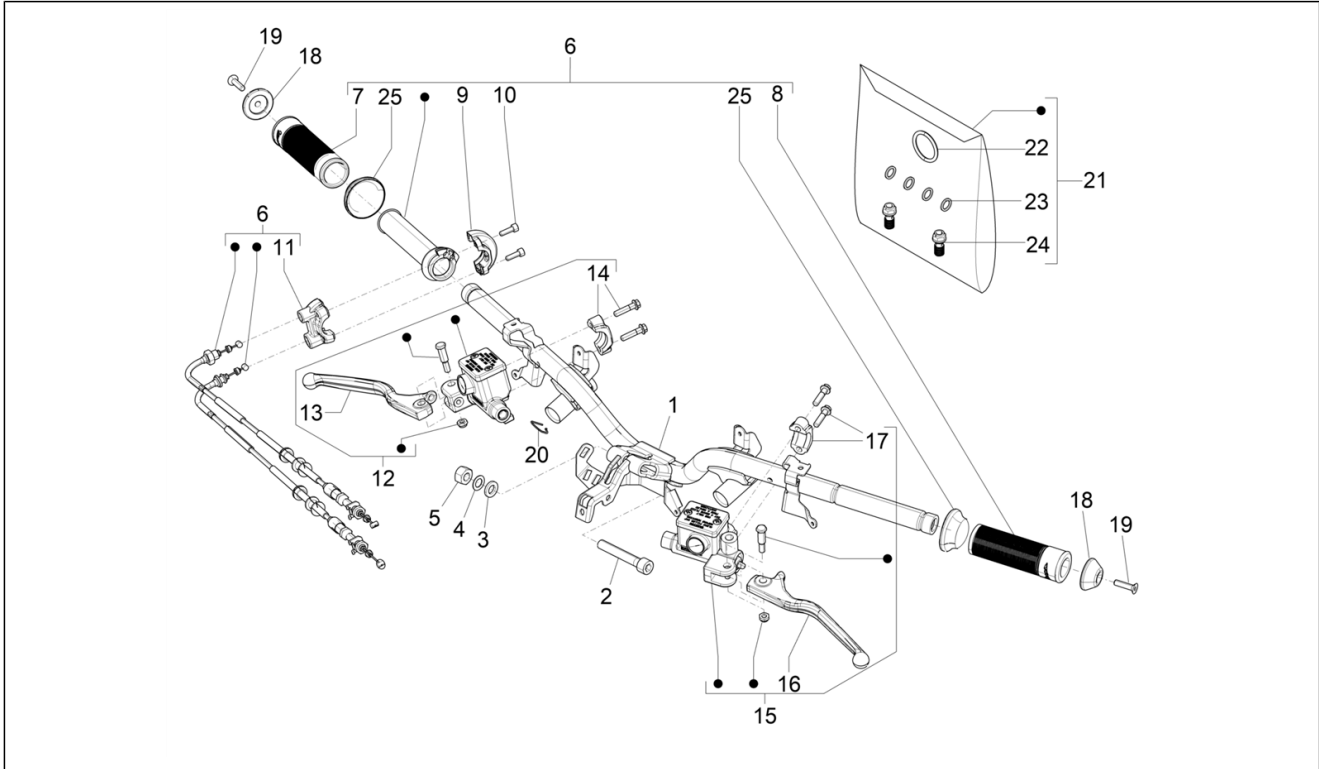

Group	Handlebars/Steering
Code	03.06
Description	Handlebars - Master cil.
Service	1

Pos.	Code	Description	Qty	Variants
				Model version:Super Sport[SUPER SPORT] Country:Canada Version[CANADA] Colour:Technical grey 707/C[707/C] Model version:Super Sport[SUPER SPORT] Country:USA Version[USA] Colour:Technical grey 707/C[707/C] Model version:Super Sport[SUPER SPORT] Country:Canada Version[CANADA] Colour:Matt Black 99/C[99/C] Model version:Super Sport[SUPER SPORT] Country:USA Version[USA] Colour:Matt Black 99/C[99/C] Model version:Super Sport[SUPER SPORT] Country:Canada Version[CANADA] Colour:Matt Black 99/C[99/C] Model version:Super Sport[SUPER SPORT] Country:USA Version[USA]
18	1B009648000K1	Handlebar terminal	1	Colour:B04 - WHITE[B04] Model version:Super Version [Super] Country:USA Version[USA] Colour:Dragon Red 894[894] Model version:Super Version [Super] Country:USA Version[USA] Colour:Matte blue 288/A[288/A] Model version:Super Tech[Super Tech] Country:USA Version[USA] Colour:G22 - Quartz gray[G22] Model version:Super Tech[Super Tech] Country:USA Version[USA] Colour:G23 - Ice gray[G23] Model version:Super Tech[Super Tech] Country:USA Version[USA] Colour:Beige Q01[Q01] Model version:Classic Version[Classic] Country:Canada Version[CANADA] Colour:Lattementa green 350/A[350/A] Model version:Classic Version[Classic]