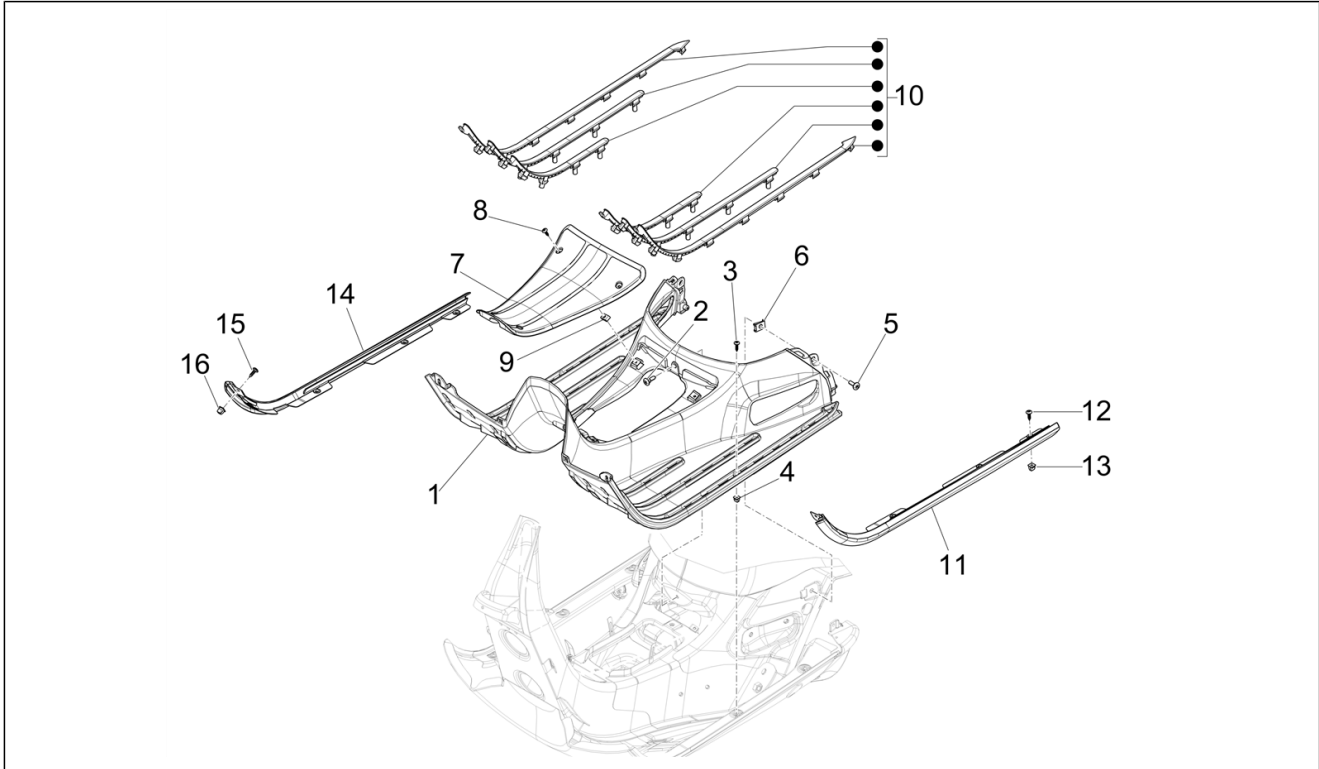

Group	Frame - Plastic parts - Coachwork
Code	02.31
Description	Central cover - Footrests
Service	1

Pos.	Code	Description	Qty	Variants
				Country:USA Version[USA] Colour:Green V03[V03] Model version:Super Sport[SUPER SPORT] Country:USA Version[USA] Colour:Green V03[V03] Model version:Super Sport[SUPER SPORT] Country:Canada Version[CANADA]
1	1B009618	Unfinished foot board	1	
2	CM179201	Torx head cylinder head screw M6x22	1	
3	CM178604	TORX head self-tapping screw	6	
4	157716	Expansion plug	6	
5	CM179302	Torx head cylinder head screw L=22 mm	2	
6	254485	Spring plate M6	2	
7	1B010637000G30		1	Colour:Beige Q01[Q01] Model version:Classic Version[Classic] Country:Canada Version[CANADA] Colour:Lattementa green 350/A[350/A] Model version:Classic Version[Classic] Country:Canada Version[CANADA] Colour:98/A - Black Competition[98/A] Model version:Classic Version[Classic] Country:Canada Version[CANADA] Colour:Beige Q01[Q01] Model version:Classic Version[Classic] Country:USA Version[USA] Colour:Lattementa green 350/A[350/A] Model version:Classic Version[Classic] Country:USA Version[USA] Colour:98/A - Black Competition[98/A] Model version:Classic Version[Classic] Country:USA Version[USA] Colour:Lattementa green 350/A[350/A] Model version:Classic Version[Classic] Country:USA Version[USA] Colour:98/A - Black Competition[98/A]