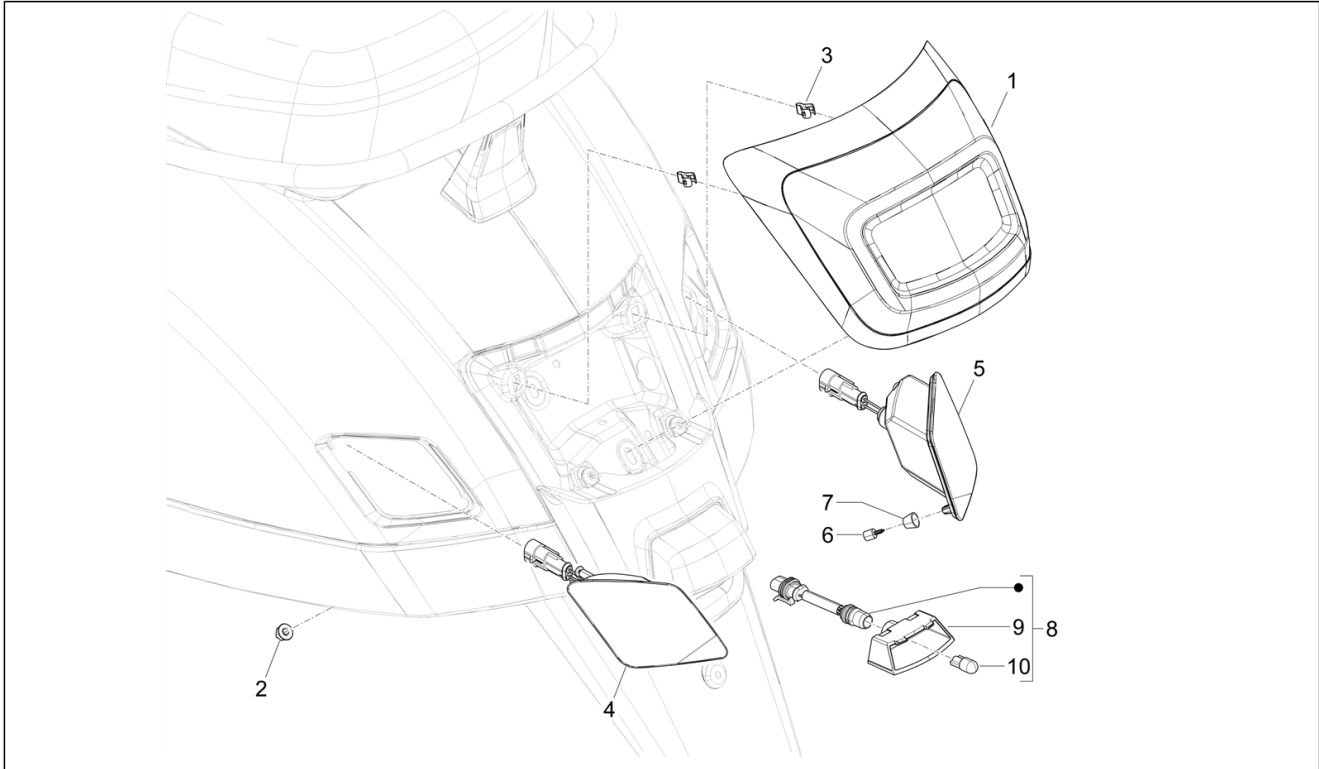

Group	Electrical system
Code	06.04
Description	Rear headlamps - Turn signal lamps
Service	1

Pos.	Code	Description	Qty	Variants
				Colour:Green V03[V03] Model version:Super Sport[SUPER SPORT] Country:Canada Version[CANADA] Colour:B04 - WHITE[B04] Model version:Super Sport[SUPER SPORT] Country:USA Version[USA] Colour:Technical grey 707/C[707/C] Country:USA Version[USA] Colour:A11 - Orange Brick[A11] Model version:Super Sport[SUPER SPORT] Country:USA Version[USA] Colour:Green V03[V03] Model version:Super Sport[SUPER SPORT] Country:USA Version[USA] Colour:A11 - Orange Brick[A11] Model version:Super Sport[SUPER SPORT] Country:USA Version[USA] Colour:A11 - Orange Brick[A11] Model version:Super Sport[SUPER SPORT] Country:Canada Version[CANADA] Colour:Green V03[V03] Model version:Super Sport[SUPER SPORT] Country:USA Version[USA] Colour:Green V03[V03] Model version:Super Sport[SUPER SPORT] Country:Canada Version[CANADA] Colour:B04 - WHITE[B04] Model version:Super Sport[SUPER SPORT] Country:USA Version[USA] Colour:B04 - WHITE[B04] Model version:Super Sport[SUPER SPORT] Country:Canada Version[CANADA] Colour:Technical grey 707/C[707/C] Model version:Super Sport[SUPER SPORT] Country:USA Version[USA] Colour:Technical grey 707/C[707/C] Model version:Super Sport[SUPER SPORT] Country:Canada Version[CANADA]