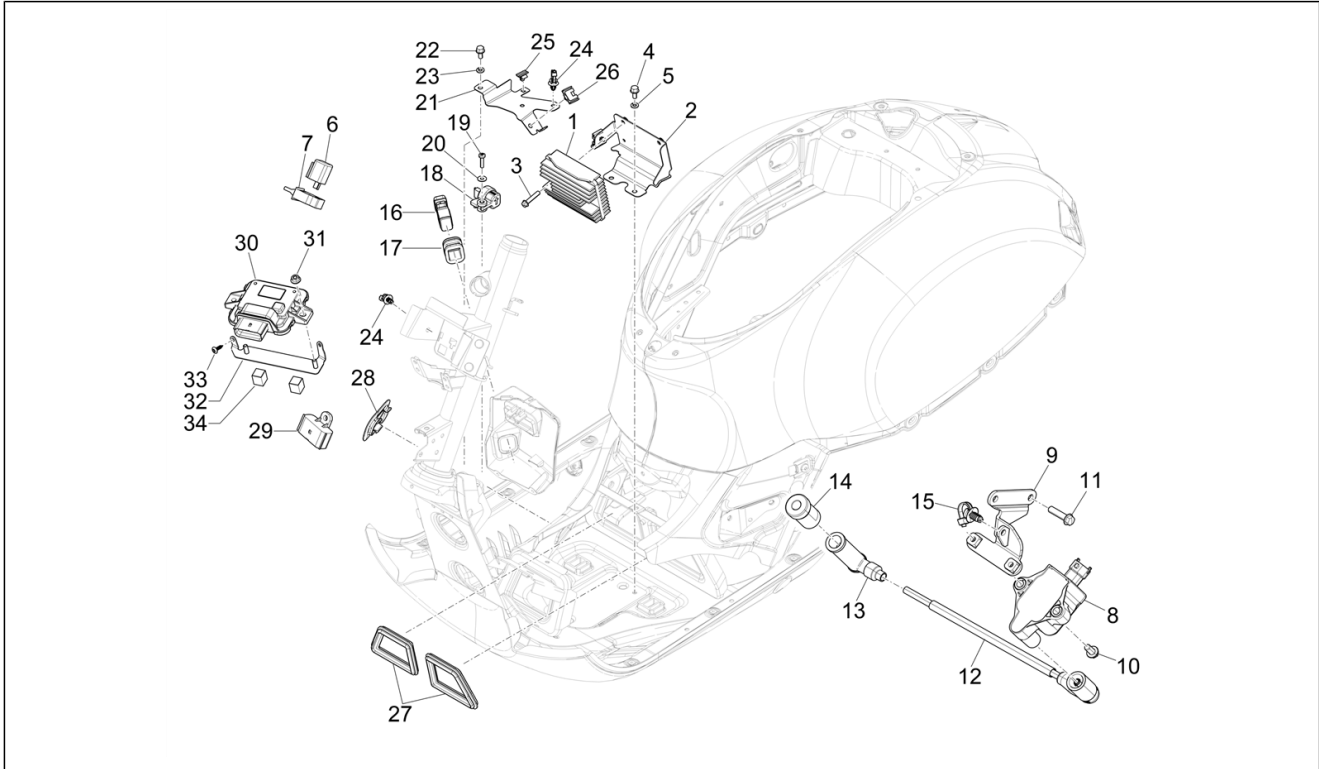

Group	Electrical system
Code	06.06
Description	Voltage Regulators - Electronic Control Units (ecu) - H.T. Coil
Service	1

Pos.	Code	Description	Qty	Variants
				Colour:Dragon Red 894[894] Model version:Super Version [Super] Country:Canada Version[CANADA] Colour:90 - Black[90] Model version:Super Version [Super] Country:Canada Version[CANADA] Colour:B04 - WHITE[B04] Model version:Super Version [Super] Country:Canada Version[CANADA] Colour:Matte blue 288/A[288/A] Model version:Super Tech[Super Tech] Country:Canada Version[CANADA] Colour:G22 - Quartz gray[G22] Model version:Super Tech[Super Tech] Country:Canada Version[CANADA] Colour:G23 - Ice gray[G23] Model version:Super Tech[Super Tech] Country:Canada Version[CANADA] Colour:B04 - WHITE[B04] Model version:Super Sport[SUPER SPORT] Country:USA Version[USA] Colour:Technical grey 707/C[707/C] Country:USA Version[USA] Colour:A11 - Orange Brick[A11] Model version:Super Sport[SUPER SPORT] Country:USA Version[USA] Colour:Green V03[V03] Model version:Super Sport[SUPER SPORT] Country:USA Version[USA] Colour:A11 - Orange Brick[A11] Model version:Super Sport[SUPER SPORT] Country:USA Version[USA] Colour:A11 - Orange Brick[A11] Model version:Super Sport[SUPER SPORT] Country:Canada Version[CANADA] Colour:Green V03[V03] Model version:Super Sport[SUPER SPORT] Country:USA Version[USA]