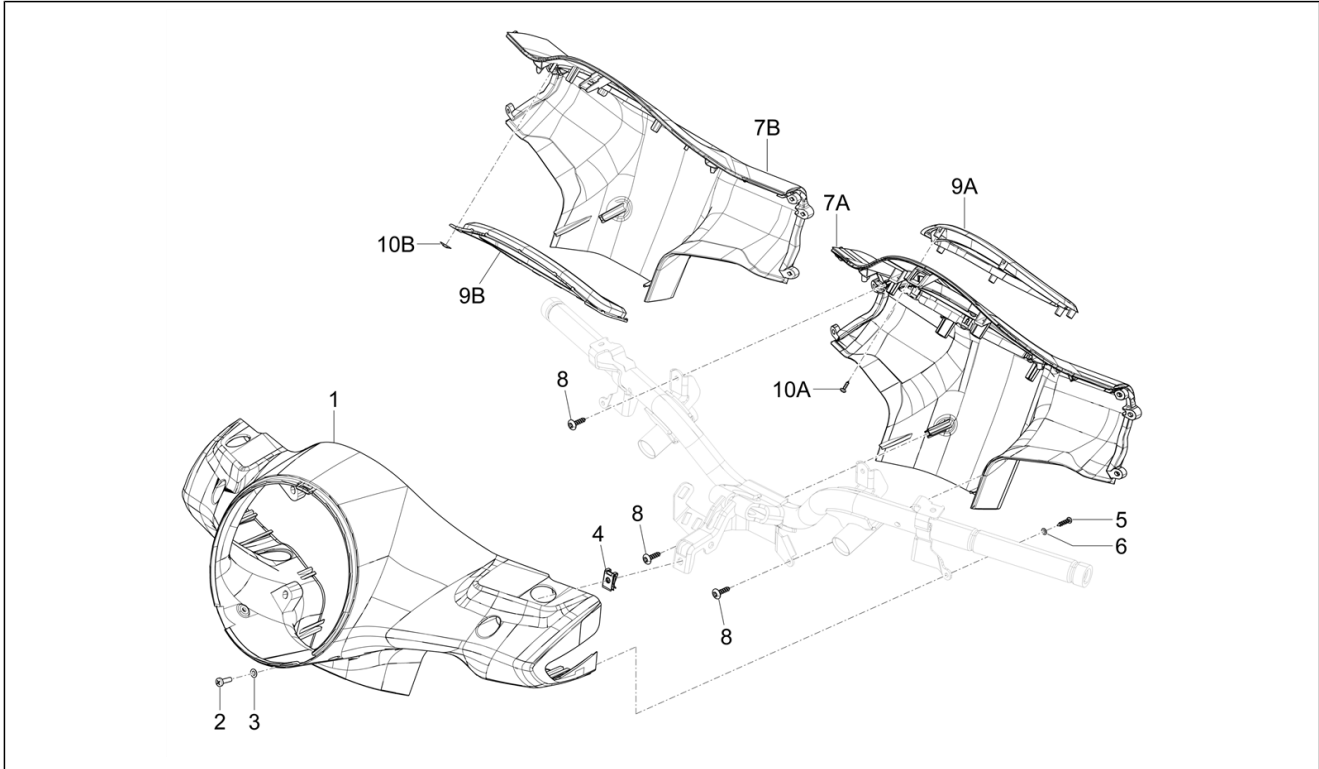

Group	Handlebars/Steering
Code	03.01
Description	Handlebars coverages
Service	1

Pos.	Code	Description	Qty	Variants
				Colour:B04 - WHITE[B04] Model version:Super Version [Super] Country:Canada Version[CANADA] Colour:B04 - WHITE[B04] Model version:Super Sport[SUPER SPORT] Country:USA Version[USA] Colour:Technical grey 707/C[707/C] Country:USA Version[USA] Colour:Beige Q01[Q01] Model version:Classic Version[Classic] Country:USA Version[USA] Colour:A11 - Orange Brick[A11] Model version:Super Sport[SUPER SPORT] Country:USA Version[USA] Colour:Green V03[V03] Model version:Super Sport[SUPER SPORT] Country:USA Version[USA] Colour:Lattementa green 350/A[350/A] Model version:Classic Version[Classic] Country:USA Version[USA] Colour:98/A - Black Competition[98/A] Model version:Classic Version[Classic] Country:USA Version[USA] Colour:B04 - WHITE[B04] Model version:Super Version [Super] Country:Canada Version[CANADA] Colour:Dragon Red 894[894] Model version:Super Version [Super] Country:USA Version[USA] Colour:A11 - Orange Brick[A11] Model version:Super Sport[SUPER SPORT] Country:USA Version[USA] Colour:A11 - Orange Brick[A11] Model version:Super Sport[SUPER SPORT] Country:Canada Version[CANADA] Colour:Green V03[V03] Model version:Super Sport[SUPER SPORT] Country:USA Version[USA]