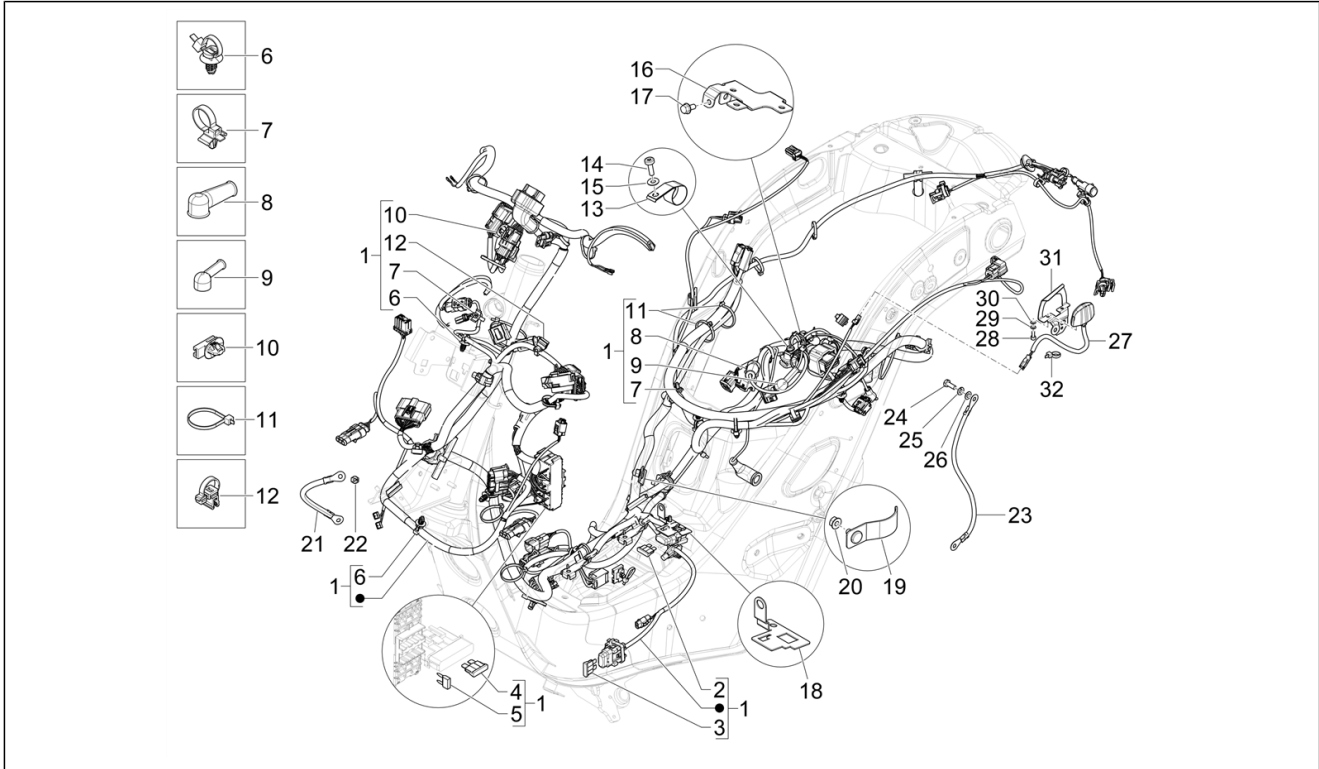

Group	Electrical system
Code	06.08
Description	Main cable harness
Service	1

Pos.	Code	Description	Qty	Variants
				Colour: G22 - Quartz gray[G22] Model version: Super Tech[Super Tech] Country: USA Version[USA] Colour: G23 - Ice gray[G23] Model version: Super Tech[Super Tech] Country: USA Version[USA] Colour: Matte blue 288/A[288/A] Model version: Super Tech[Super Tech] Country: Canada Version[CANADA] Colour: G22 - Quartz gray[G22] Model version: Super Tech[Super Tech] Country: Canada Version[CANADA] Colour: G23 - Ice gray[G23] Model version: Super Tech[Super Tech] Country: Canada Version[CANADA] Colour: G22 - Quartz gray[G22] Model version: Super Tech[Super Tech] Country: USA Version[USA] Colour: G22 - Quartz gray[G22] Model version: Super Tech[Super Tech] Country: Canada Version[CANADA] Colour: G23 - Ice gray[G23] Model version: Super Tech[Super Tech] Country: Canada Version[CANADA] Colour: G23 - Ice gray[G23] Model version: Super Tech[Super Tech] Country: USA Version[USA] Colour: Matte blue 288/A[288/A] Model version: Super Tech[Super Tech] Country: Canada Version[CANADA]
30	012531	Washer 4,2x8x1,1	2	Colour: Matte blue 288/A[288/A] Model version: Super Tech[Super Tech] Country: USA Version[USA] Colour: G22 - Quartz gray[G22] Model version: Super Tech[Super Tech] Country: USA Version[USA] Colour: G23 - Ice gray[G23]