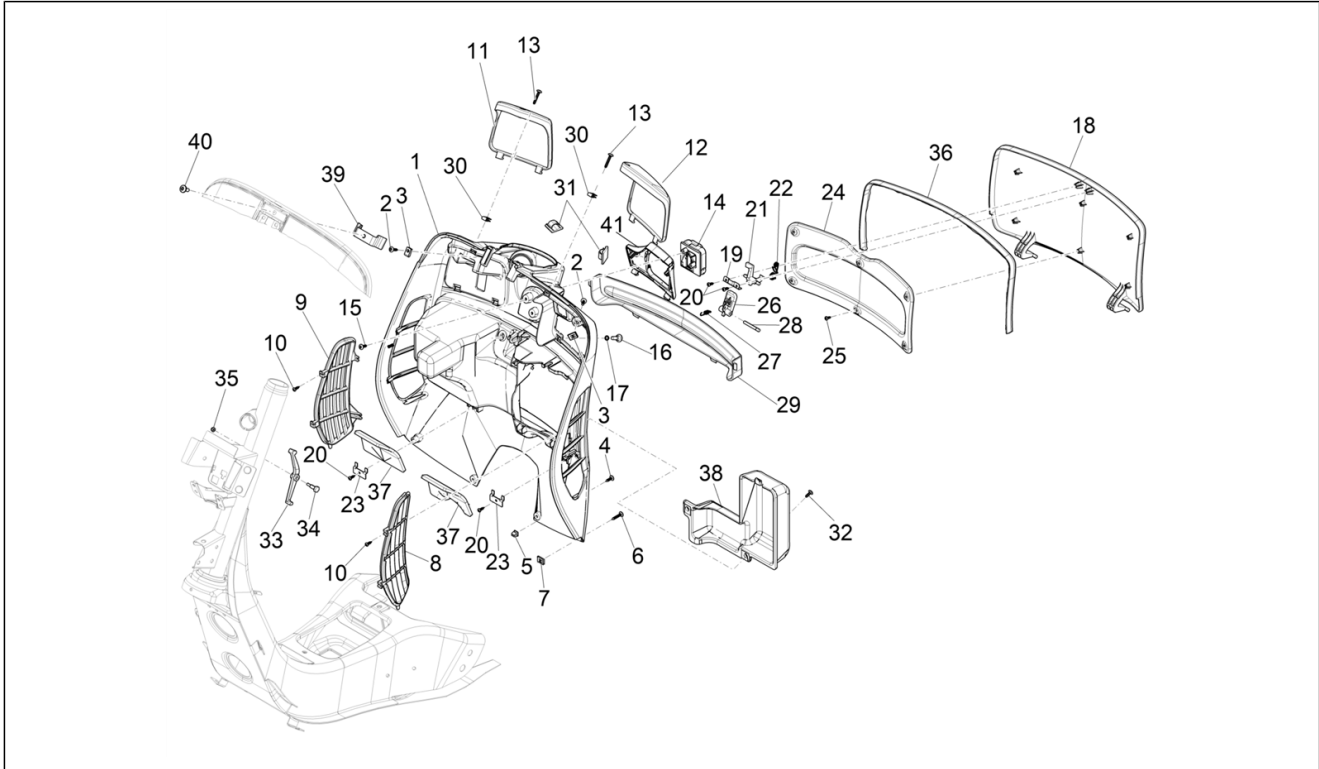

Group	Frame - Plastic parts - Coachwork
Code	02.30
Description	Front glove-box - Knee-guard panel
Service	1

Pos.	Code	Description	Qty	Variants
				Colour:Green V03[V03] Model version:Super Sport[SUPER SPORT] Country:USA Version[USA] Colour:Green V03[V03] Model version:Super Sport[SUPER SPORT] Country:USA Version[USA] Colour:Green V03[V03] Model version:Super Sport[SUPER SPORT] Country:Canada Version[CANADA]
18	57717500VK	Glove compartment door, painted	1	Colour:Lattementa green 350/A[350/A] Model version:Classic Version[Classic] Country:Canada Version[CANADA] Colour:Lattementa green 350/A[350/A] Model version:Classic Version[Classic] Country:USA Version[USA] Colour:Lattementa green 350/A[350/A] Model version:Classic Version[Classic] Country:USA Version[USA]
18	57717500Q01	Glove compartment door, painted	1	Colour:Beige Q01[Q01] Model version:Classic Version[Classic] Country:Canada Version[CANADA] Colour:Beige Q01[Q01] Model version:Classic Version[Classic] Country:USA Version[USA] Colour:Beige Q01[Q01] Model version:Classic Version[Classic] Country:USA Version[USA]
18	57717500XN2	Glove compartment door, painted	1	Colour:98/A - Black Competition[98/A] Model version:Classic Version[Classic] Country:Canada Version[CANADA] Colour:98/A - Black Competition[98/A] Model version:Classic Version[Classic] Country:USA Version[USA] Colour:98/A - Black Competition[98/A] Model version:Classic Version[Classic] Country:USA Version[USA]