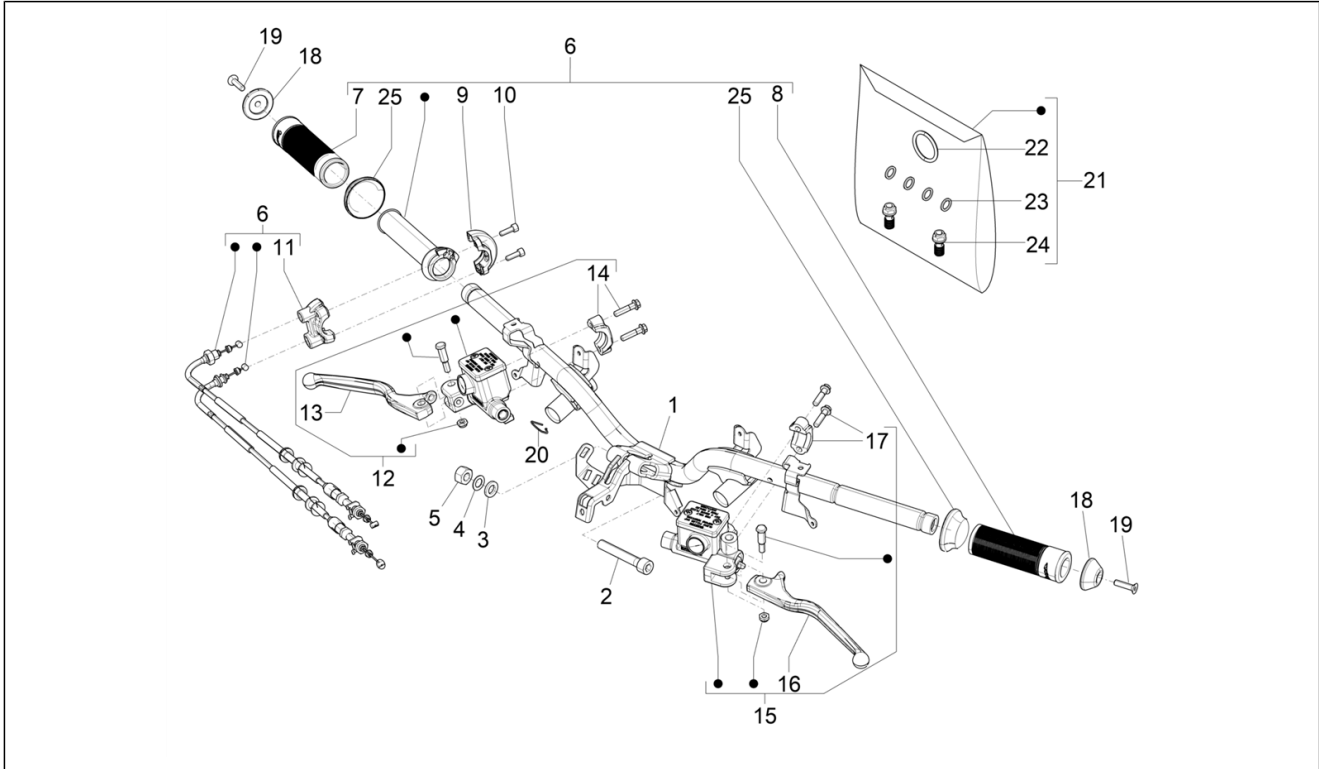

Group	Handlebars/Steering
Code	03.06
Description	Handlebars - Master cil.
Service	1

Pos.	Code	Description	Qty	Variants
				Model version:Classic Version[Classic] Country:USA Version[USA] Colour:98/A - Black Competition[98/A] Model version:Classic Version[Classic] Country:USA Version[USA] Colour:B04 - WHITE[B04] Model version:Super Version [Super] Country:USA Version[USA] Colour:90 - Black[90] Model version:Super Version [Super] Country:USA Version[USA] Colour:Dragon Red 894[894] Model version:Super Version [Super] Country:Canada Version[CANADA] Colour:G22 - Quartz gray[G22] Model version:Super Tech[Super Tech] Country:USA Version[USA] Colour:G22 - Quartz gray[G22] Model version:Super Tech[Super Tech] Country:Canada Version[CANADA] Colour:G23 - Ice gray[G23] Model version:Super Tech[Super Tech] Country:Canada Version[CANADA] Colour:G23 - Ice gray[G23] Model version:Super Tech[Super Tech] Country:USA Version[USA] Colour:Matte blue 288/A[288/A] Model version:Super Tech[Super Tech] Country:Canada Version[CANADA] Colour:90 - Black[90] Model version:Super Version [Super] Country:USA Version[USA] Colour:Beige Q01[Q01] Model version:Classic Version[Classic] Country:USA Version[USA] Colour:90 - Black[90] Model version:Super Version [Super] Country:Canada Version[CANADA]