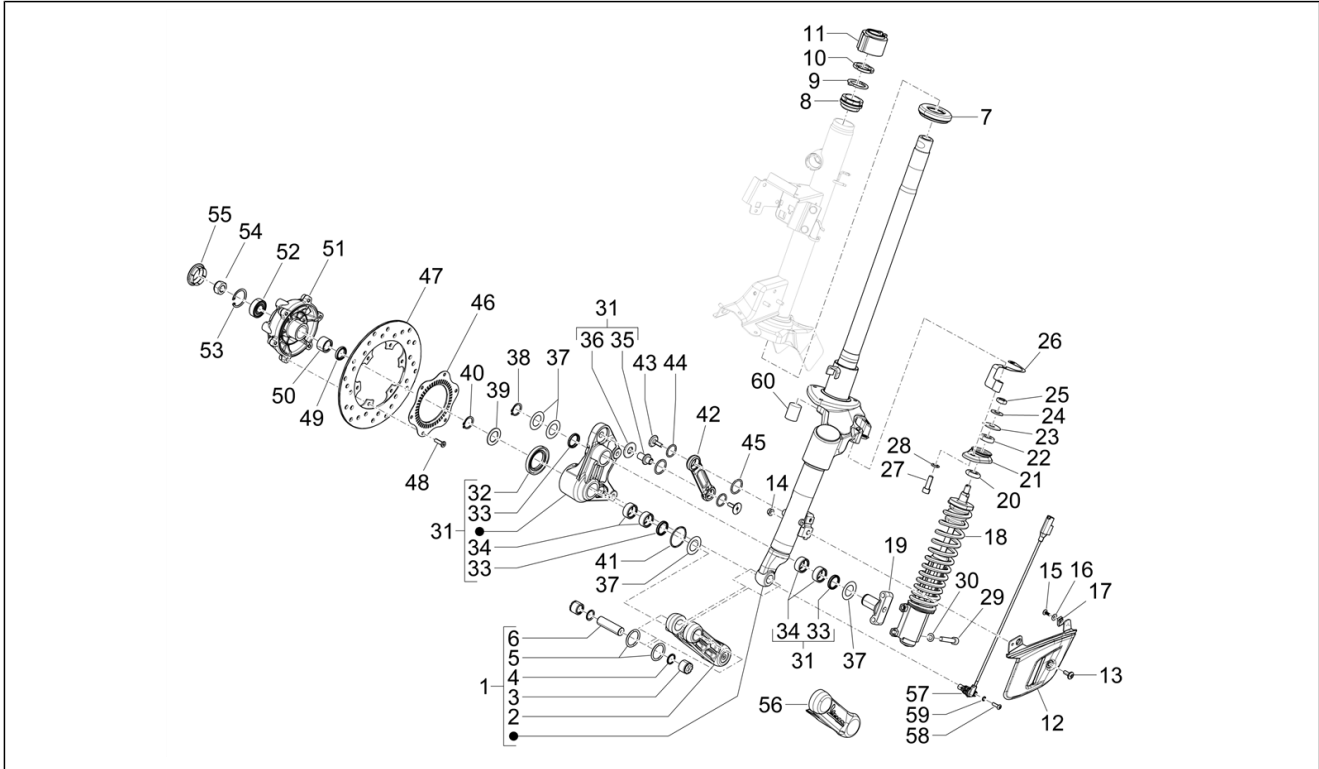

Group	Suspensions - Wheels
Code	04.02
Description	Fork/steering tube - Steering bearing unit
Service	1

Pos.	Code	Description	Qty	Variants
				Country:Canada Version[CANADA] Colour:Beige Q01[Q01] Model version:Classic Version[Classic] Country:USA Version[USA] Colour:90 - Black[90] Model version:Super Version [Super] Country:Canada Version[CANADA]
58	1C005394	Covex head screw with torx	1	
59	669282	Flat washer	1	
60	601026	Cover	1