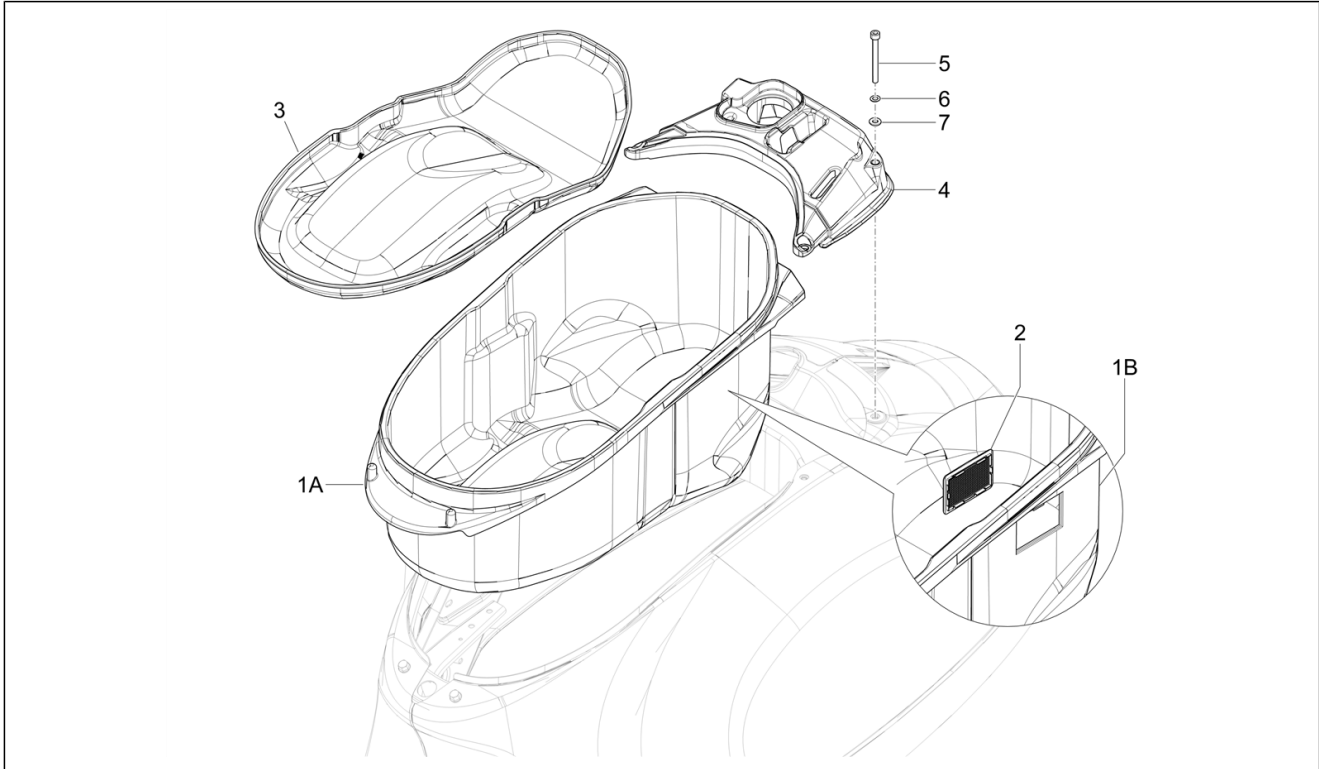

Group	Frame - Plastic parts - Coachwork
Code	02.34
Description	Helmet huosing - Undersaddle
Service	1

Pos.	Code	Description	Qty	Variants
				Model version:Super Version [Super] Country:USA Version[USA] Colour:Beige Q01[Q01] Model version:Classic Version[Classic] Country:USA Version[USA] Colour:90 - Black[90] Model version:Super Version [Super] Country:Canada Version[CANADA]
1B	1B009636	Helmet huosing	1	Colour:Matte blue 288/A[288/A] Model version:Super Tech[Super Tech] Country:USA Version[USA] Colour:G22 - Quartz gray[G22] Model version:Super Tech[Super Tech] Country:USA Version[USA] Colour:G23 - Ice gray[G23] Model version:Super Tech[Super Tech] Country:USA Version[USA] Colour:Matte blue 288/A[288/A] Model version:Super Tech[Super Tech] Country:Canada Version[CANADA] Colour:G22 - Quartz gray[G22] Model version:Super Tech[Super Tech] Country:Canada Version[CANADA] Colour:G23 - Ice gray[G23] Model version:Super Tech[Super Tech] Country:Canada Version[CANADA] Colour:G22 - Quartz gray[G22] Model version:Super Tech[Super Tech] Country:USA Version[USA] Colour:G22 - Quartz gray[G22] Model version:Super Tech[Super Tech] Country:Canada Version[CANADA] Colour:G23 - Ice gray[G23] Model version:Super Tech[Super Tech] Country:Canada Version[CANADA] Colour:G23 - Ice gray[G23] Model version:Super Tech[Super Tech]