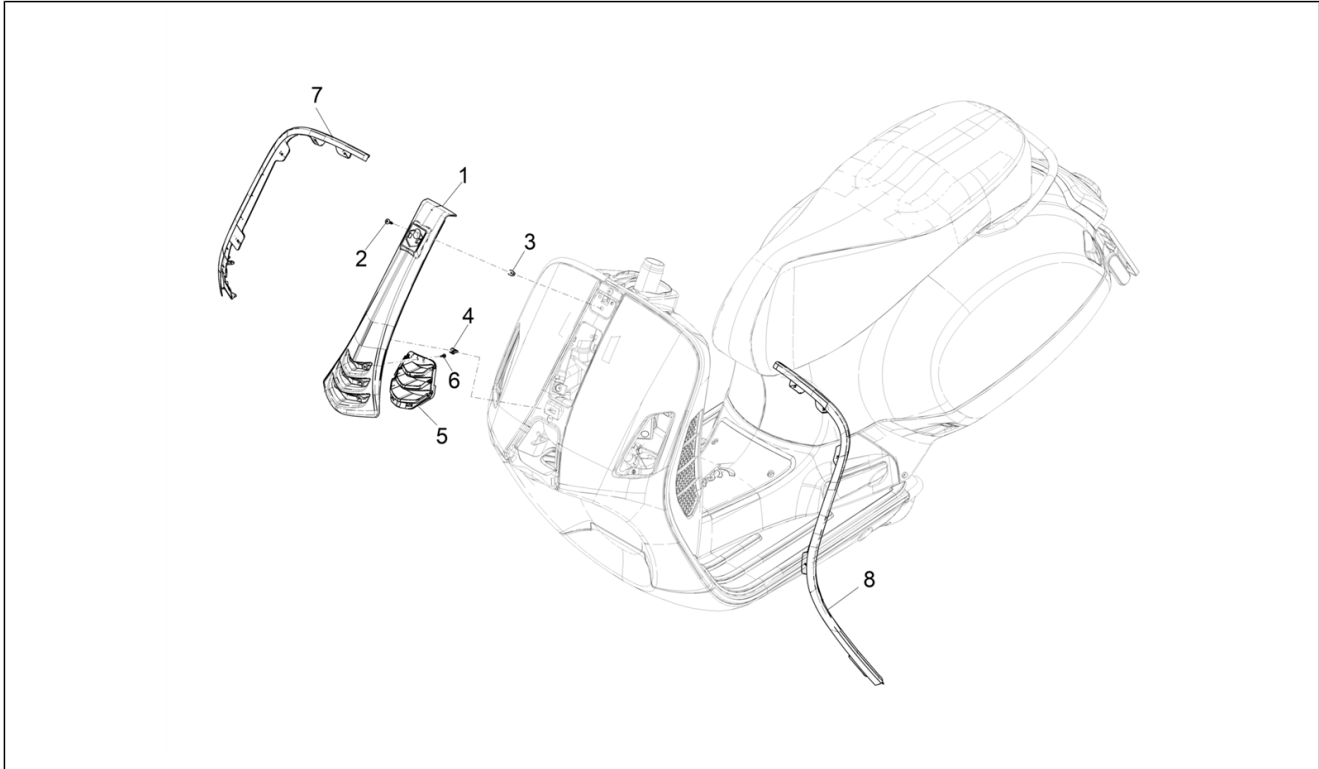

Group	Frame - Plastic parts - Coachwork
Code	02.26
Description	Front shield
Service	1

Pos.	Code	Description	Qty	Variants
7	1B009645000K1	Right-hand shield edge	1	Colour:B04 - WHITE[B04] Model version:Super Version [Super] Country:USA Version[USA] Colour:Dragon Red 894[894] Model version:Super Version [Super] Country:USA Version[USA] Colour:Beige Q01[Q01] Model version:Classic Version[Classic] Country:Canada Version[CANADA] Colour:Lattementa green 350/A[350/A] Model version:Classic Version[Classic] Country:Canada Version[CANADA] Colour:Dragon Red 894[894] Model version:Super Version [Super] Country:Canada Version[CANADA] Colour:98/A - Black Competition[98/A] Model version:Classic Version[Classic] Country:Canada Version[CANADA] Colour:90 - Black[90] Model version:Super Version [Super] Country:Canada Version[CANADA] Colour:B04 - WHITE[B04] Model version:Super Version [Super] Country:Canada Version[CANADA] Colour:Beige Q01[Q01] Model version:Classic Version[Classic] Country:USA Version[USA] Colour:Lattementa green 350/A[350/A] Model version:Classic Version[Classic] Country:USA Version[USA] Colour:98/A - Black Competition[98/A] Model version:Classic Version[Classic] Country:USA Version[USA] Colour:B04 - WHITE[B04] Model version:Super Version [Super] Country:Canada Version[CANADA] Colour:Dragon Red 894[894] Model version:Super Version [Super]