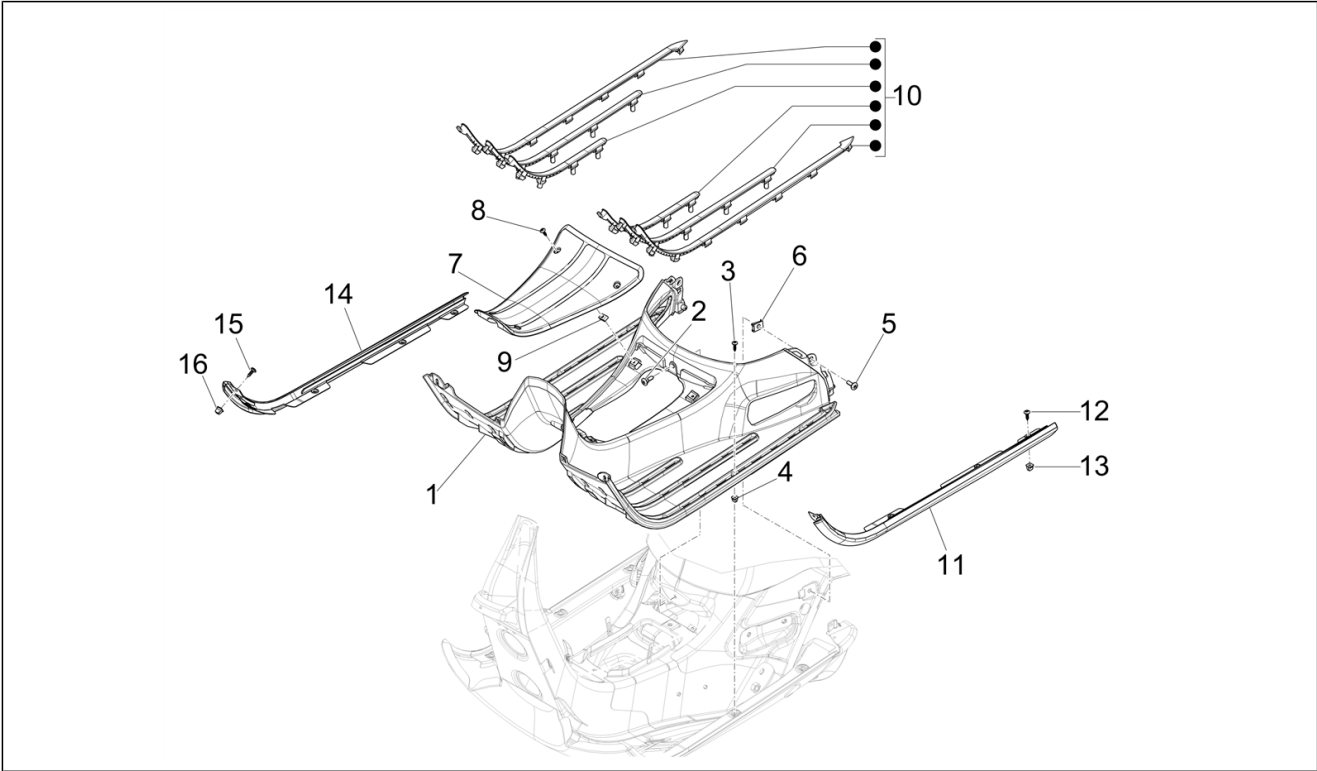

Group	Frame - Plastic parts - Coachwork
Code	02.31
Description	Central cover - Footrests
Service	1

Pos.	Code	Description	Qty	Variants
				Country:Canada Version[CANADA] Colour:B04 - WHITE[B04] Model version:Super Sport[SUPER SPORT] Country:USA Version[USA] Colour:Technical grey 707/C[707/C] Country:USA Version[USA] Colour:A11 - Orange Brick[A11] Model version:Super Sport[SUPER SPORT] Country:USA Version[USA] Colour:Green V03[V03] Model version:Super Sport[SUPER SPORT] Country:USA Version[USA] Colour:A11 - Orange Brick[A11] Model version:Super Sport[SUPER SPORT] Country:USA Version[USA] Colour:A11 - Orange Brick[A11] Model version:Super Sport[SUPER SPORT] Country:Canada Version[CANADA] Colour:Green V03[V03] Model version:Super Sport[SUPER SPORT] Country:USA Version[USA] Colour:Green V03[V03] Model version:Super Sport[SUPER SPORT] Country:Canada Version[CANADA] Colour:B04 - WHITE[B04] Model version:Super Sport[SUPER SPORT] Country:USA Version[USA] Colour:B04 - WHITE[B04] Model version:Super Sport[SUPER SPORT] Country:Canada Version[CANADA] Colour:Technical grey 707/C[707/C] Model version:Super Sport[SUPER SPORT] Country:USA Version[USA] Colour:Technical grey 707/C[707/C] Model version:Super Sport[SUPER SPORT] Country:Canada Version[CANADA] Colour:Matt Black 99/C[99/C] Model version:Super Sport[SUPER SPORT]