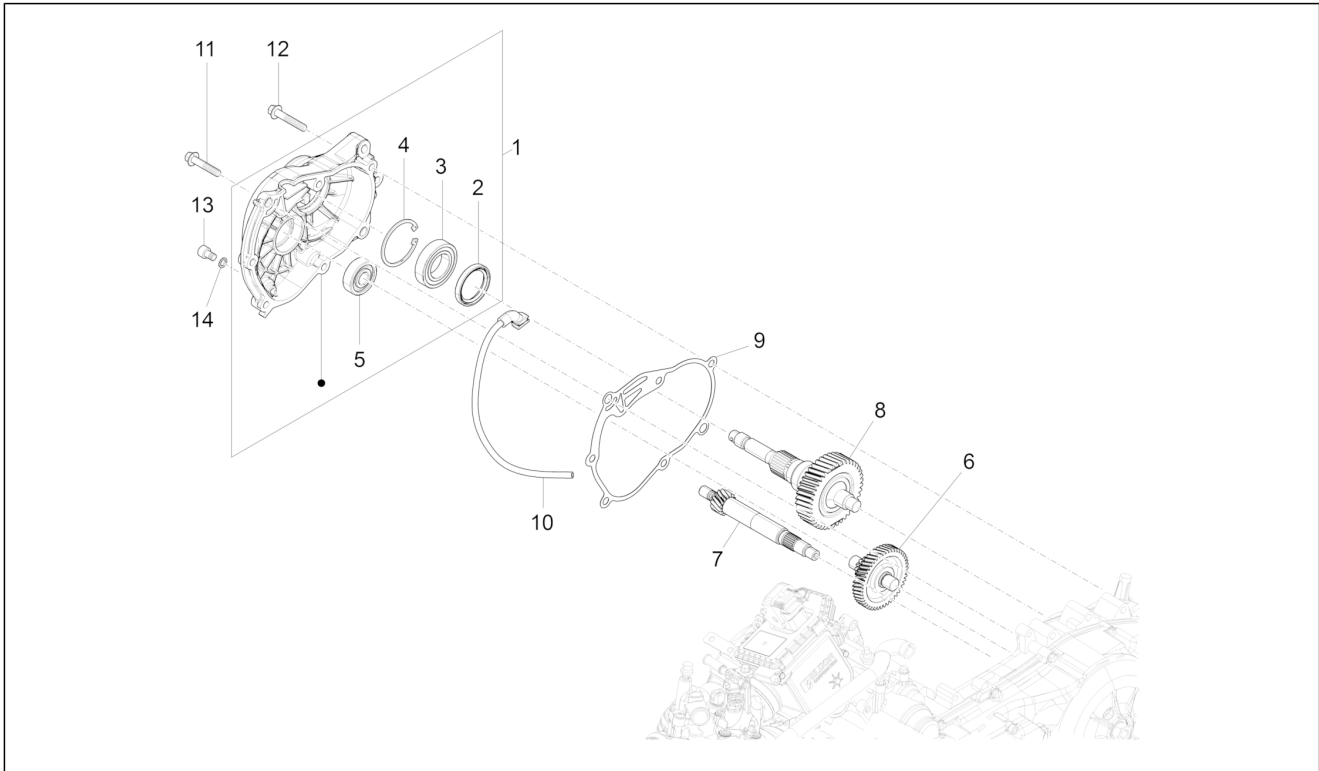

Group	Engine
Code	01.25
Description	Reduction unit
Service	1

Pos.	Code	Description	Qty	Variants
1	1A0198835	Reducer cover with U.P.	1	
2	83082R	Oil seal 38x50x7	1	
3	1A005376R	Bearing 30.55.13	1	
4	829206	Circlip	1	
5	83018R	Radial ball bearing 15x42x13	1	
6	1A020476	Transmission shaft	1	
7	8738755	Driven pulley shaft z 15 Z=14	1	
8	1A020472	Rear wheel axle with U.P.	1	
9	847931	Gasket	1	
10	CM162202	Reduction unit breather pipe assembly	1	
11	B016806	Flanged hexagon screw M8x40	1	
12	B016805	Flanged hexagon screw M8x45	6	
13	269755	Countersunk cylindrical hex head screw M8x12	1	
14	485703	Washer 8.2x12x1	1