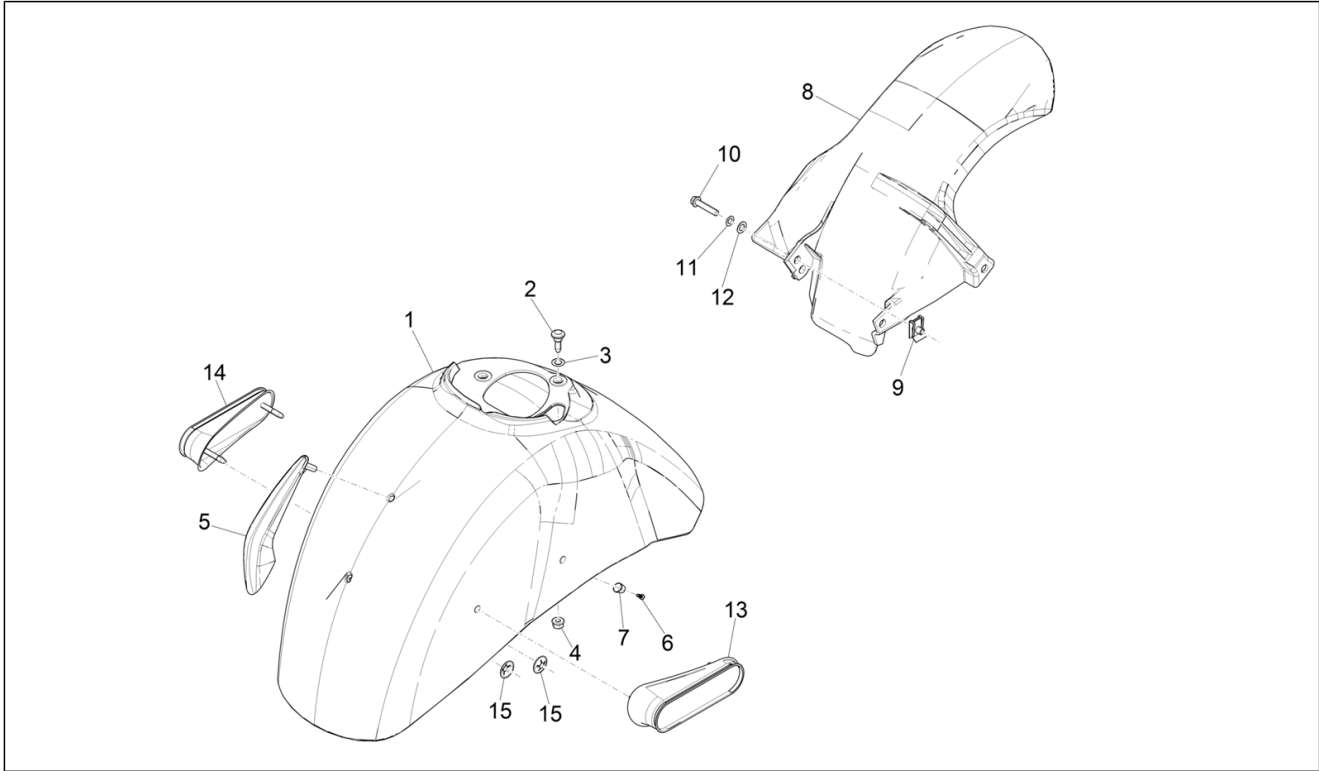

Group	Frame - Plastic parts - Coachwork
Code	02.33
Description	Wheel huosing - Mudguard
Service	1

Pos.	Code	Description	Qty	Variants
				Colour:B04 - WHITE[B04] Model version:Super Sport[SUPER SPORT] Country:USA Version[USA] Colour:B04 - WHITE[B04] Model version:Super Sport[SUPER SPORT] Country:Canada Version[CANADA] Colour:B04 - WHITE[B04] Model version:Super Version [Super] Country:USA Version[USA]
1	1B009438000HQ	Painted front mudguard	1	Colour:Technical grey 707/C[707/C] Model version:Super Sport[SUPER SPORT] Country:Canada Version[CANADA] Colour:Technical grey 707/C[707/C] Country:USA Version[USA] Colour:Technical grey 707/C[707/C] Model version:Super Sport[SUPER SPORT] Country:USA Version[USA] Colour:Technical grey 707/C[707/C] Model version:Super Sport[SUPER SPORT] Country:Canada Version[CANADA]
1	1B009438000NV	Painted front mudguard	1	Colour:Matt Black 99/C[99/C] Model version:Super Sport[SUPER SPORT] Country:Canada Version[CANADA] Colour:Matt Black 99/C[99/C] Model version:Super Sport[SUPER SPORT] Country:USA Version[USA] Colour:Matt Black 99/C[99/C] Model version:Super Sport[SUPER SPORT] Country:Canada Version[CANADA] Colour:Matt Black 99/C[99/C] Model version:Super Sport[SUPER SPORT] Country:USA Version[USA]
1	1B009438000V03	Painted front mudguard	1	Colour:Green V03[V03] Model version:Super Sport[SUPER SPORT] Country:Canada Version[CANADA] Colour:Green V03[V03] Model version:Super Sport[SUPER SPORT]