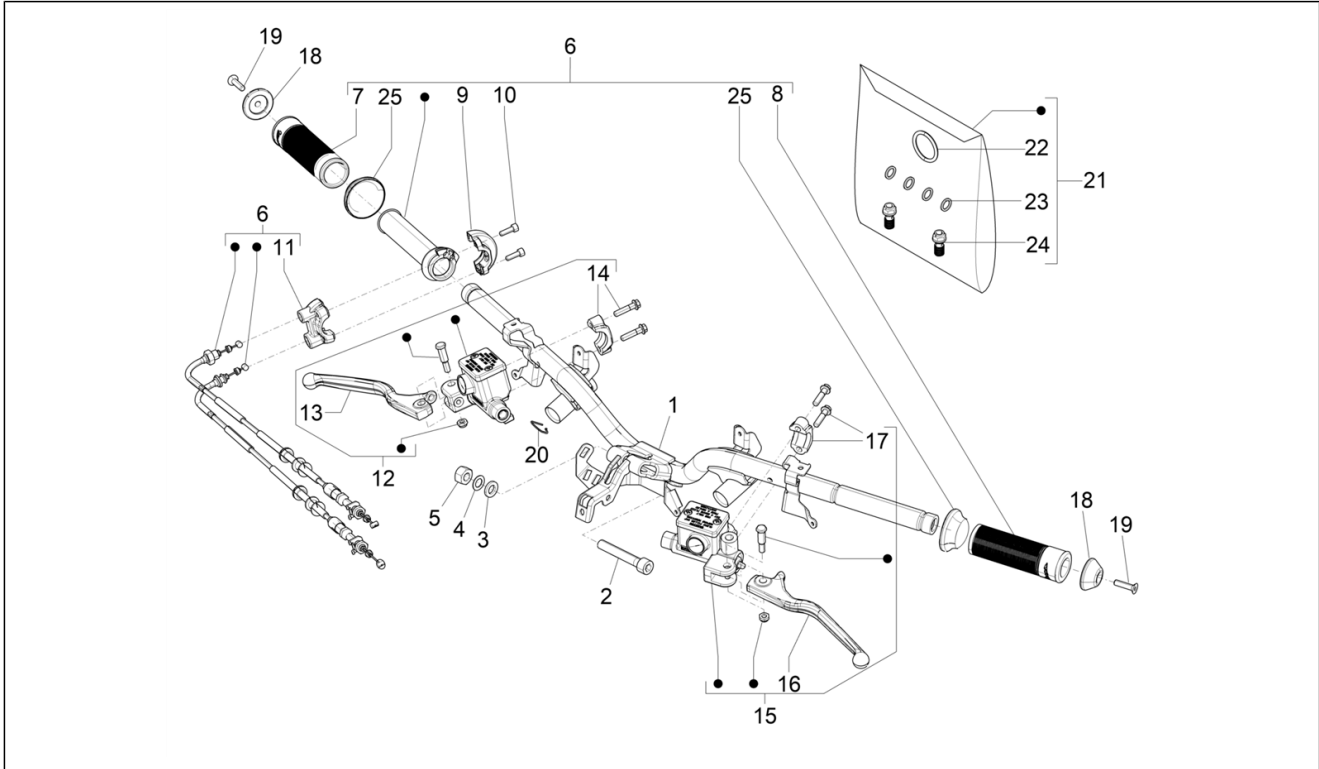

Group	Handlebars/Steering
Code	03.06
Description	Handlebars - Master cil.
Service	1

Pos.	Code	Description	Qty	Variants
				Colour:B04 - WHITE[B04] Model version:Super Version [Super] Country:Canada Version[CANADA] Colour:Matte blue 288/A[288/A] Model version:Super Tech[Super Tech] Country:Canada Version[CANADA] Colour:G22 - Quartz gray[G22] Model version:Super Tech[Super Tech] Country:Canada Version[CANADA] Colour:G23 - Ice gray[G23] Model version:Super Tech[Super Tech] Country:Canada Version[CANADA] Colour:B04 - WHITE[B04] Model version:Super Sport[SUPER SPORT] Country:USA Version[USA] Colour:Technical grey 707/C[707/C] Country:USA Version[USA] Colour:A11 - Orange Brick[A11] Model version:Super Sport[SUPER SPORT] Country:USA Version[USA] Colour:Green V03[V03] Model version:Super Sport[SUPER SPORT] Country:USA Version[USA] Colour:B04 - WHITE[B04] Model version:Super Version [Super] Country:Canada Version[CANADA] Colour:Dragon Red 894[894] Model version:Super Version [Super] Country:USA Version[USA] Colour:A11 - Orange Brick[A11] Model version:Super Sport[SUPER SPORT] Country:USA Version[USA] Colour:A11 - Orange Brick[A11] Model version:Super Sport[SUPER SPORT] Country:Canada Version[CANADA] Colour:Green V03[V03] Model version:Super Sport[SUPER SPORT] Country:USA Version[USA]