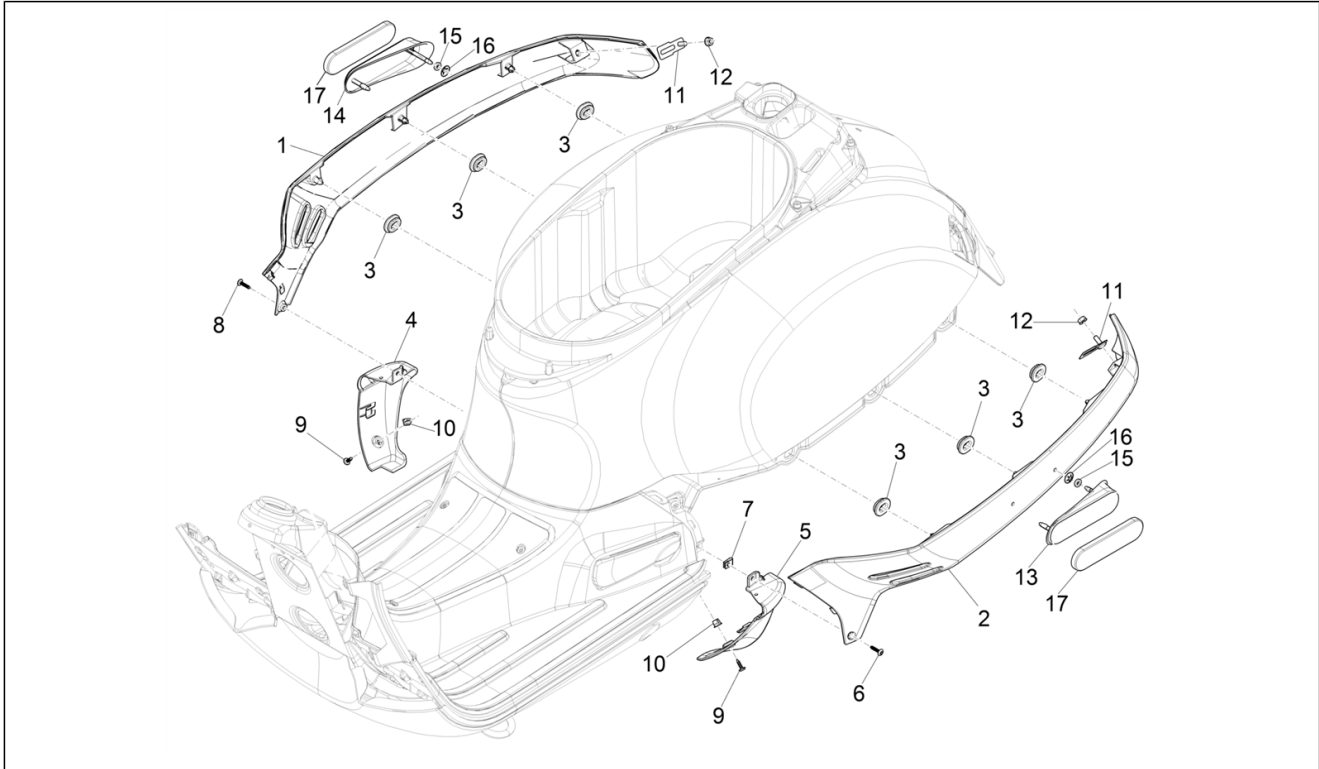

Group	Frame - Plastic parts - Coachwork
Code	02.32
Description	Side cover - Spoiler
Service	1

Pos.	Code	Description	Qty	Variants
				Country:USA Version[USA] Colour:Green V03[V03] Model version:Super Sport[SUPER SPORT] Country:Canada Version[CANADA]
5	1B009630000Q01	Spoiler left terminal	1	Colour:Beige Q01[Q01] Model version:Classic Version[Classic] Country:Canada Version[CANADA] Colour:Beige Q01[Q01] Model version:Classic Version[Classic] Country:USA Version[USA] Colour:Beige Q01[Q01] Model version:Classic Version[Classic] Country:USA Version[USA]
5	1B009630000VK	Spoiler left terminal	1	Colour:Lattementa green 350/A[350/A] Model version:Classic Version[Classic] Country:Canada Version[CANADA] Colour:Lattementa green 350/A[350/A] Model version:Classic Version[Classic] Country:USA Version[USA] Colour:Lattementa green 350/A[350/A] Model version:Classic Version[Classic] Country:USA Version[USA]
5	1B009630000XN2	Spoiler left terminal	1	Colour:98/A - Black Competition[98/A] Model version:Classic Version[Classic] Country:Canada Version[CANADA] Colour:98/A - Black Competition[98/A] Model version:Classic Version[Classic] Country:USA Version[USA] Colour:98/A - Black Competition[98/A] Model version:Classic Version[Classic] Country:USA Version[USA]
5	1B009630	Spoiler left terminal raw (unpainted)	1	
6	CM178609	Self-tap screw	1	
7	CM017410	Spring plate	1	
8	CM179101	Self-tapping screw	1