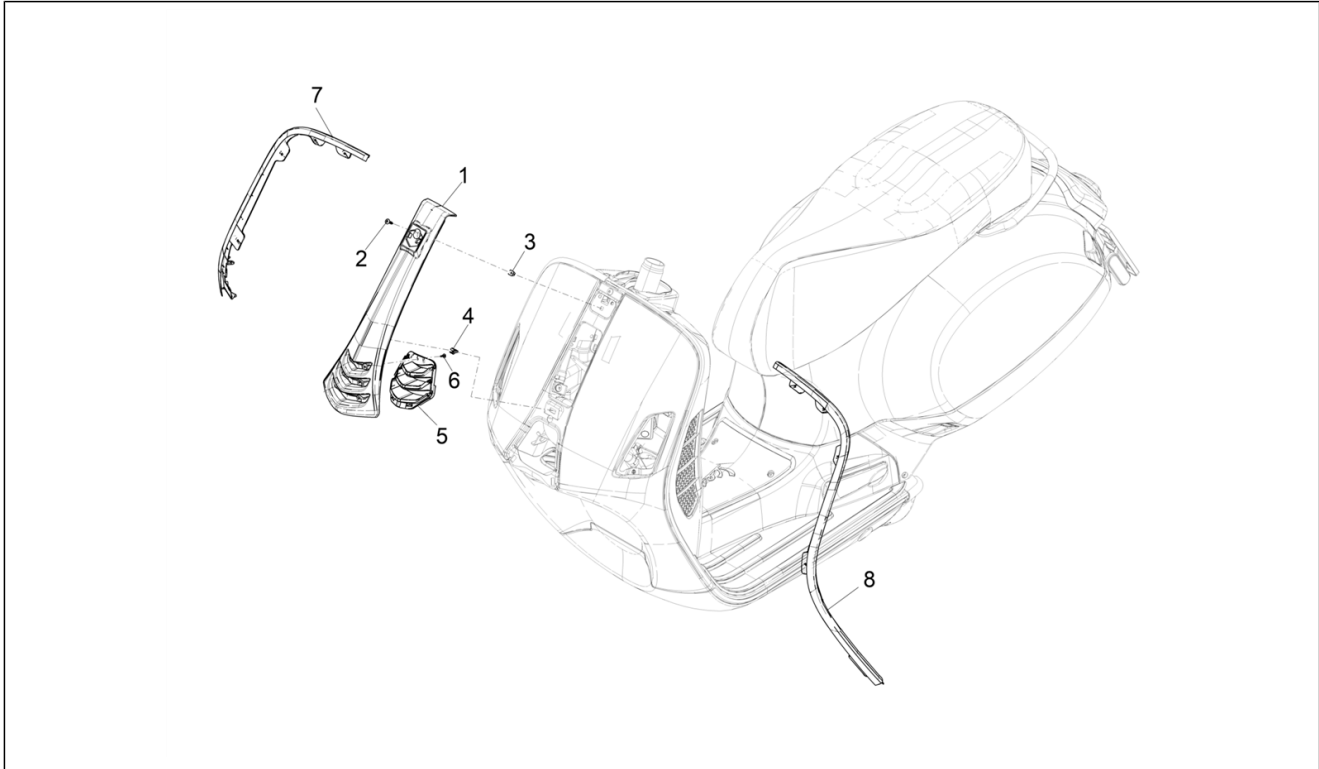

Group	Frame - Plastic parts - Coachwork
Code	02.26
Description	Front shield
Service	1

Pos.	Code	Description	Qty	Variants
				Colour:90 - Black[90] Model version:Super Version [Super] Country:USA Version[USA]
8	1B00964400K1	Left-hand shield edge	1	Colour:B04 - WHITE[B04] Model version:Super Version [Super] Country:Canada Version[CANADA] Colour:Dragon Red 894[894] Model version:Super Version [Super] Country:USA Version[USA] Colour:Lattementa green 350/A[350/A] Model version:Classic Version[Classic] Country:USA Version[USA] Colour:98/A - Black Competition[98/A] Model version:Classic Version[Classic] Country:USA Version[USA] Colour:B04 - WHITE[B04] Model version:Super Version [Super] Country:USA Version[USA] Colour:90 - Black[90] Model version:Super Version [Super] Country:USA Version[USA] Colour:Dragon Red 894[894] Model version:Super Version [Super] Country:Canada Version[CANADA] Colour:Beige Q01[Q01] Model version:Classic Version[Classic] Country:USA Version[USA] Colour:90 - Black[90] Model version:Super Version [Super] Country:Canada Version[CANADA]