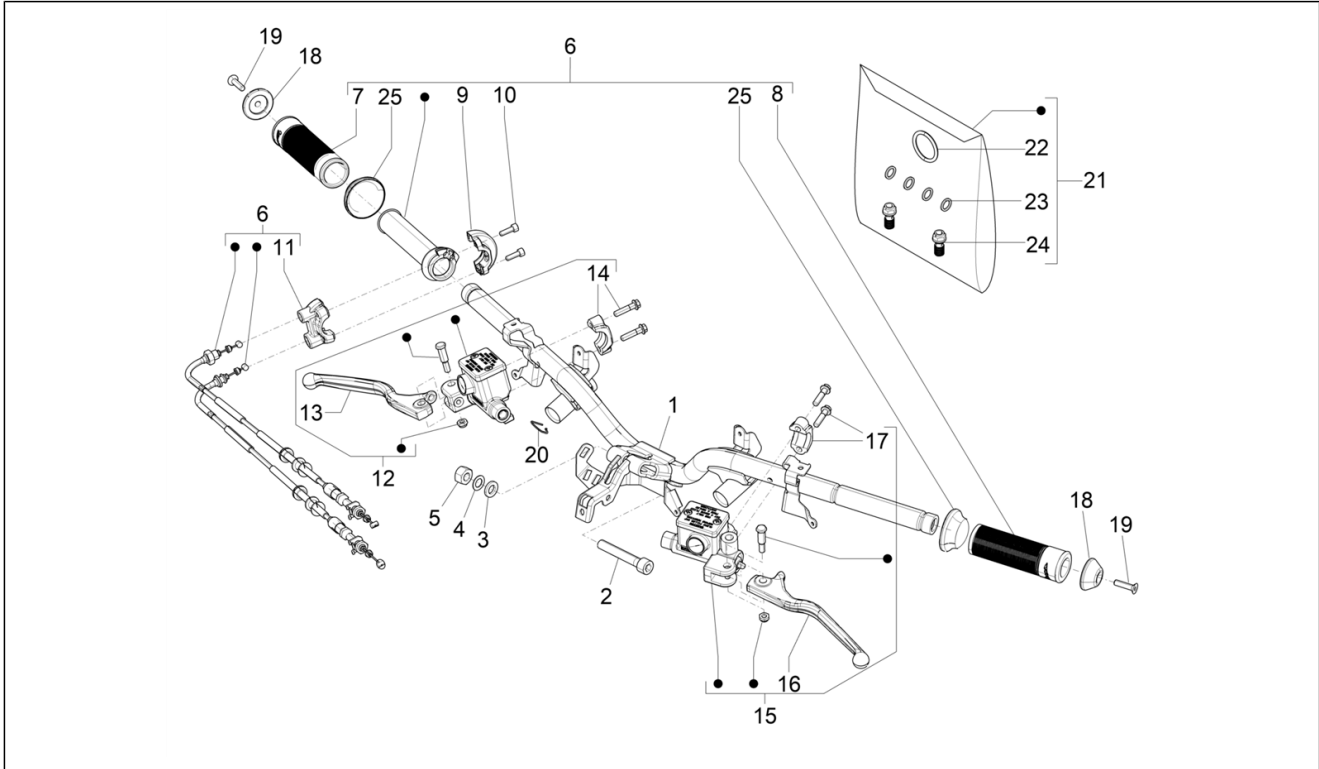

Group	Handlebars/Steering
Code	03.06
Description	Handlebars - Master cil.
Service	1

Pos.	Code	Description	Qty	Variants
				Model version:Super Sport[SUPER SPORT] Country:Canada Version[CANADA] Colour:Green V03[V03] Model version:Super Sport[SUPER SPORT] Country:USA Version[USA] Colour:Green V03[V03] Model version:Super Sport[SUPER SPORT] Country:Canada Version[CANADA] Colour:B04 - WHITE[B04] Model version:Super Sport[SUPER SPORT] Country:USA Version[USA] Colour:B04 - WHITE[B04] Model version:Super Sport[SUPER SPORT] Country:Canada Version[CANADA] Colour:Technical grey 707/C[707/C] Model version:Super Sport[SUPER SPORT] Country:USA Version[USA] Colour:Technical grey 707/C[707/C] Model version:Super Sport[SUPER SPORT] Country:Canada Version[CANADA] Colour:Matt Black 99/C[99/C] Model version:Super Sport[SUPER SPORT] Country:USA Version[USA] Colour:Matt Black 99/C[99/C] Model version:Super Sport[SUPER SPORT] Country:Canada Version[CANADA] Colour:B04 - WHITE[B04] Model version:Super Version [Super] Country:USA Version[USA] Colour:90 - Black[90] Model version:Super Version [Super] Country:USA Version[USA] Colour:Dragon Red 894[894] Model version:Super Version [Super] Country:Canada Version[CANADA] Colour:G22 - Quartz gray[G22] Model version:Super Tech[Super Tech] Country:USA Version[USA]