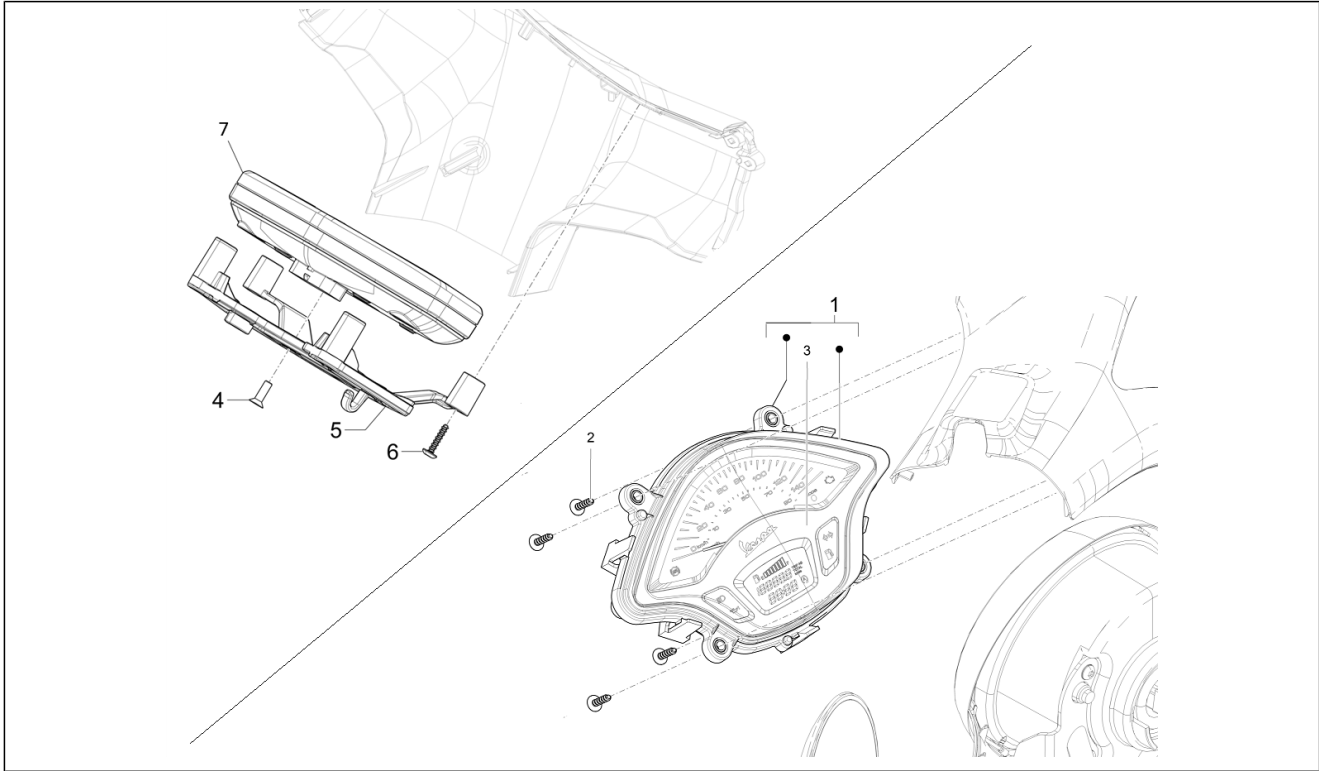

Group	Handlebars/Steering
Code	03.02
Description	Meter combination - Cruscotto
Service	1

Pos.	Code	Description	Qty	Variants
1	1D003901	Instrument cluster	1	Colour:B04 - WHITE[B04] Model version:Super Version [Super] Country:USA Version[USA] Colour:Dragon Red 894[894] Model version:Super Version [Super] Country:USA Version[USA] Colour:A11 - Orange Brick[A11] Model version:Super Sport[SUPER SPORT] Country:Canada Version[CANADA] Colour:B04 - WHITE[B04] Model version:Super Sport[SUPER SPORT] Country:Canada Version[CANADA] Colour:Technical grey 707/C[707/C] Model version:Super Sport[SUPER SPORT] Country:Canada Version[CANADA] Colour:Matt Black 99/C[99/C] Model version:Super Sport[SUPER SPORT] Country:Canada Version[CANADA] Colour:Green V03[V03] Model version:Super Sport[SUPER SPORT] Country:Canada Version[CANADA] Colour:Dragon Red 894[894] Model version:Super Version [Super] Country:Canada Version[CANADA] Colour:90 - Black[90] Model version:Super Version [Super] Country:Canada Version[CANADA] Colour:B04 - WHITE[B04] Model version:Super Version [Super] Country:Canada Version[CANADA] Colour:B04 - WHITE[B04] Model version:Super Sport[SUPER SPORT] Country:USA Version[USA] Colour:Technical grey 707/C[707/C] Country:USA Version[USA] Colour:A11 - Orange Brick[A11] Model version:Super Sport[SUPER SPORT] Country:USA Version[USA]