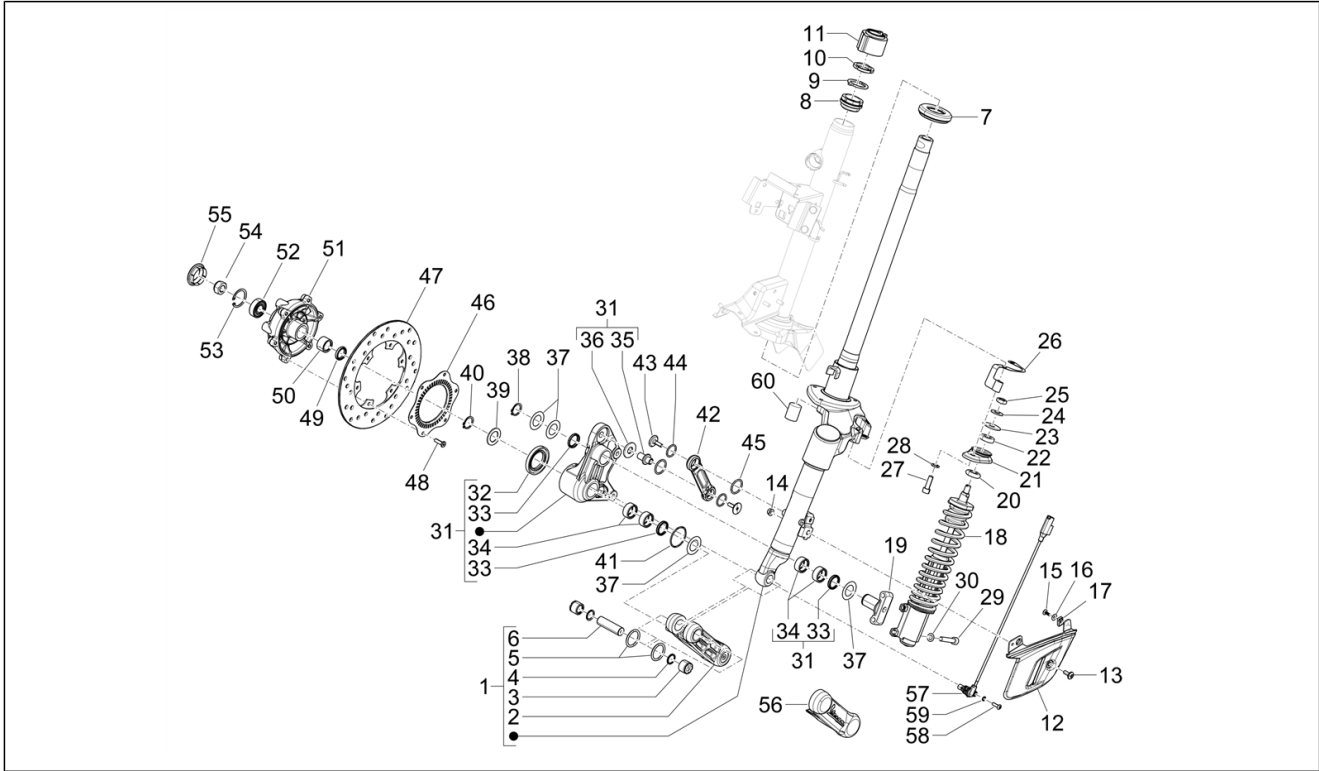

Group	Suspensions - Wheels
Code	04.02
Description	Fork/steering tube - Steering bearing unit
Service	1

Pos.	Code	Description	Qty	Variants
1	1C0062055	Steering tube complete with arm	1	
2	1C0016555	Front suspension arm	1	
3	198513	Roller cage	2	
4	119219	Oil seal	2	
5	006731	Gasket	2	
6	177451	Piston pin	1	
7	65007545	Lower steering bearing	1	
8	65069345	Upper thrust ring	1	
9	582787	Washer of the steering	1	
10	0111094	Steering tube ring nut	1	
11	582828	Collar	1	
12	1B009440	Front suspension cover	1	
13	CM179301	Torx head cylinder head screw M6x16	1	
14	241936	Self locking nut M6	1	
15	259349	Cross head cylinder head screw M4,2x13	2	
16	012528	Washer	2	
17	CM017410	Spring plate	2	
18	1C006764	Front shock absorber	1	Colour:B04 - WHITE[B04] Model version:Super Version [Super] Country:USA Version[USA] Colour:Dragon Red 894[894] Model version:Super Version [Super] Country:USA Version[USA] Colour:A11 - Orange Brick[A11] Model version:Super Sport[SUPER SPORT] Country:Canada Version[CANADA] Colour:B04 - WHITE[B04] Model version:Super Sport[SUPER SPORT] Country:Canada Version[CANADA] Colour:Technical grey 707/C[707/C] Model version:Super Sport[SUPER SPORT] Country:Canada Version[CANADA]