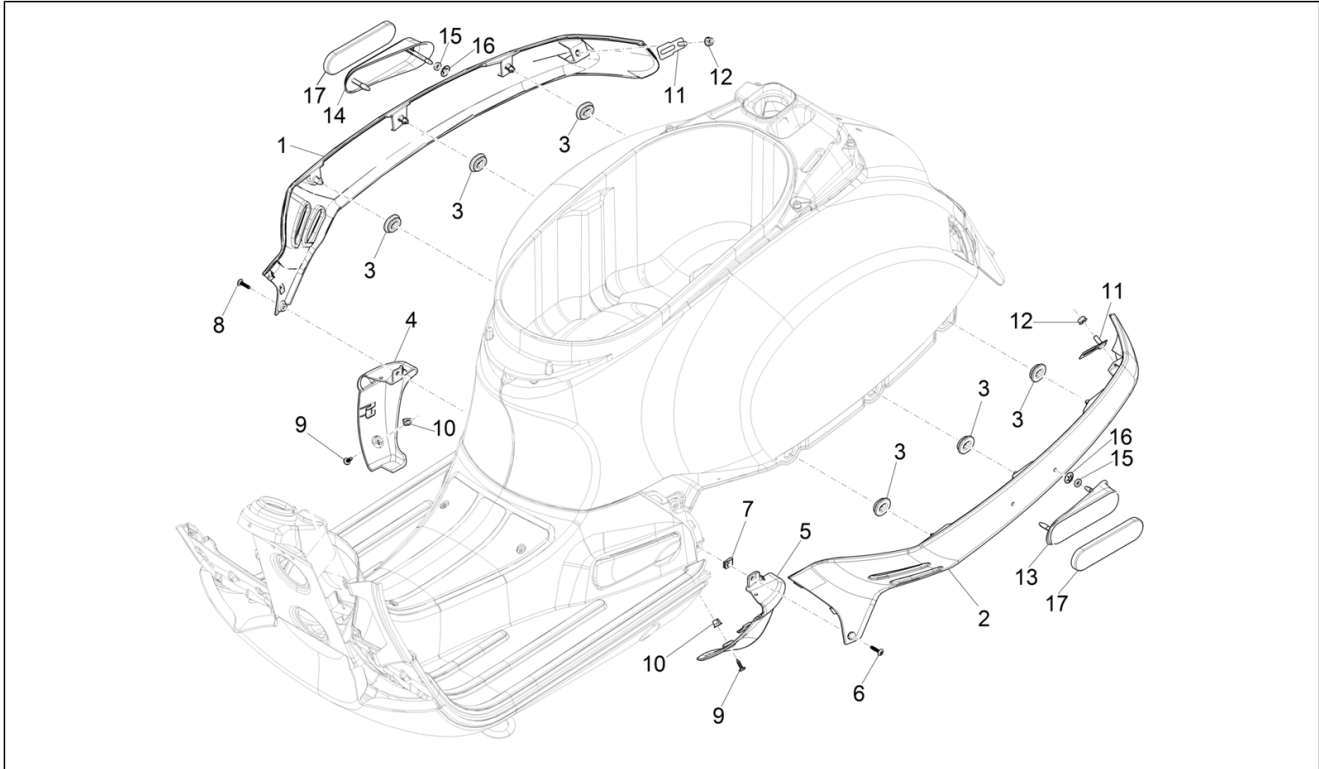

Group	Frame - Plastic parts - Coachwork
Code	02.32
Description	Side cover - Spoiler
Service	1

Pos.	Code	Description	Qty	Variants
				Model version:Super Sport[SUPER SPORT] Country:Canada Version[CANADA] Colour:Green V03[V03] Model version:Super Sport[SUPER SPORT] Country:USA Version[USA] Colour:Green V03[V03] Model version:Super Sport[SUPER SPORT] Country:USA Version[USA] Colour:Green V03[V03] Model version:Super Sport[SUPER SPORT] Country:Canada Version[CANADA]
2	1B009632	Left side cover raw (unpainted)	1	
3	1B000888	Pad	6	
4	1B009631000DY	Spoiler right terminal	1	Colour:Matte blue 288/A[288/A] Model version:Super Tech[Super Tech] Country:USA Version[USA] Colour:Matte blue 288/A[288/A] Model version:Super Tech[Super Tech] Country:Canada Version[CANADA] Colour:Matte blue 288/A[288/A] Model version:Super Tech[Super Tech] Country:Canada Version[CANADA]
4	1B009631000G23	Spoiler right terminal	1	Colour:G23 - Ice gray[G23] Model version:Super Tech[Super Tech] Country:USA Version[USA] Colour:G23 - Ice gray[G23] Model version:Super Tech[Super Tech] Country:Canada Version[CANADA] Colour:G23 - Ice gray[G23] Model version:Super Tech[Super Tech] Country:Canada Version[CANADA] Colour:G23 - Ice gray[G23] Model version:Super Tech[Super Tech] Country:USA Version[USA]
4	1B009631000G22	Spoiler right terminal	1	Colour:G22 - Quartz gray[G22] Model version:Super Tech[Super Tech]