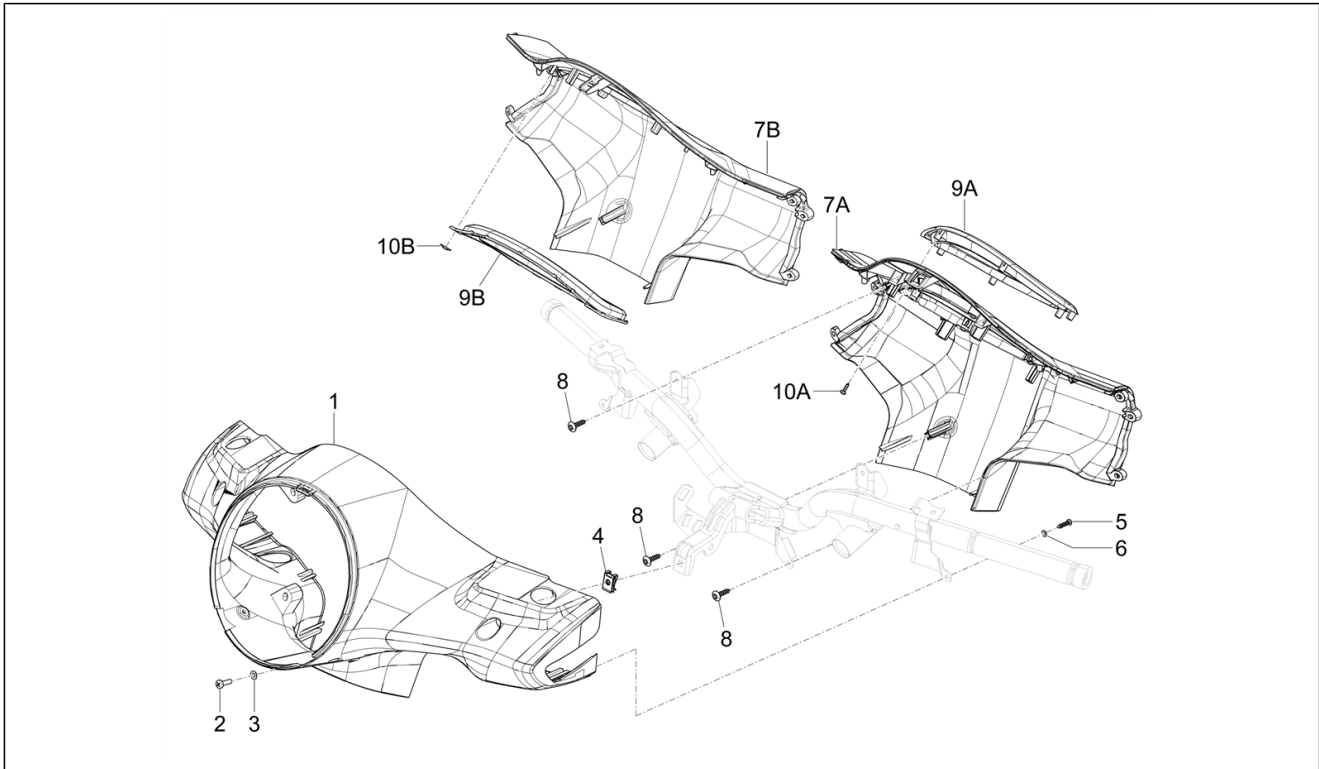

Group	Handlebars/Steering
Code	03.01
Description	Handlebars coverages
Service	1

Pos.	Code	Description	Qty	Variants
				Country:Canada Version[CANADA] Colour:Lattementa green 350/A[350/A] Model version:Classic Version[Classic] Country:Canada Version[CANADA] Colour:Dragon Red 894[894] Model version:Super Version [Super] Country:Canada Version[CANADA] Colour:98/A - Black Competition[98/A] Model version:Classic Version[Classic] Country:Canada Version[CANADA] Colour:90 - Black[90] Model version:Super Version [Super] Country:Canada Version[CANADA] Colour:B04 - WHITE[B04] Model version:Super Version [Super] Country:Canada Version[CANADA] Colour:Beige Q01[Q01] Model version:Classic Version[Classic] Country:USA Version[USA] Colour:Lattementa green 350/A[350/A] Model version:Classic Version[Classic] Country:USA Version[USA] Colour:98/A - Black Competition[98/A] Model version:Classic Version[Classic] Country:USA Version[USA] Colour:B04 - WHITE[B04] Model version:Super Version [Super] Country:Canada Version[CANADA] Colour:Dragon Red 894[894] Model version:Super Version [Super] Country:USA Version[USA] Colour:Lattementa green 350/A[350/A] Model version:Classic Version[Classic] Country:USA Version[USA] Colour:98/A - Black Competition[98/A] Model version:Classic Version[Classic] Country:USA Version[USA] Colour:B04 - WHITE[B04]