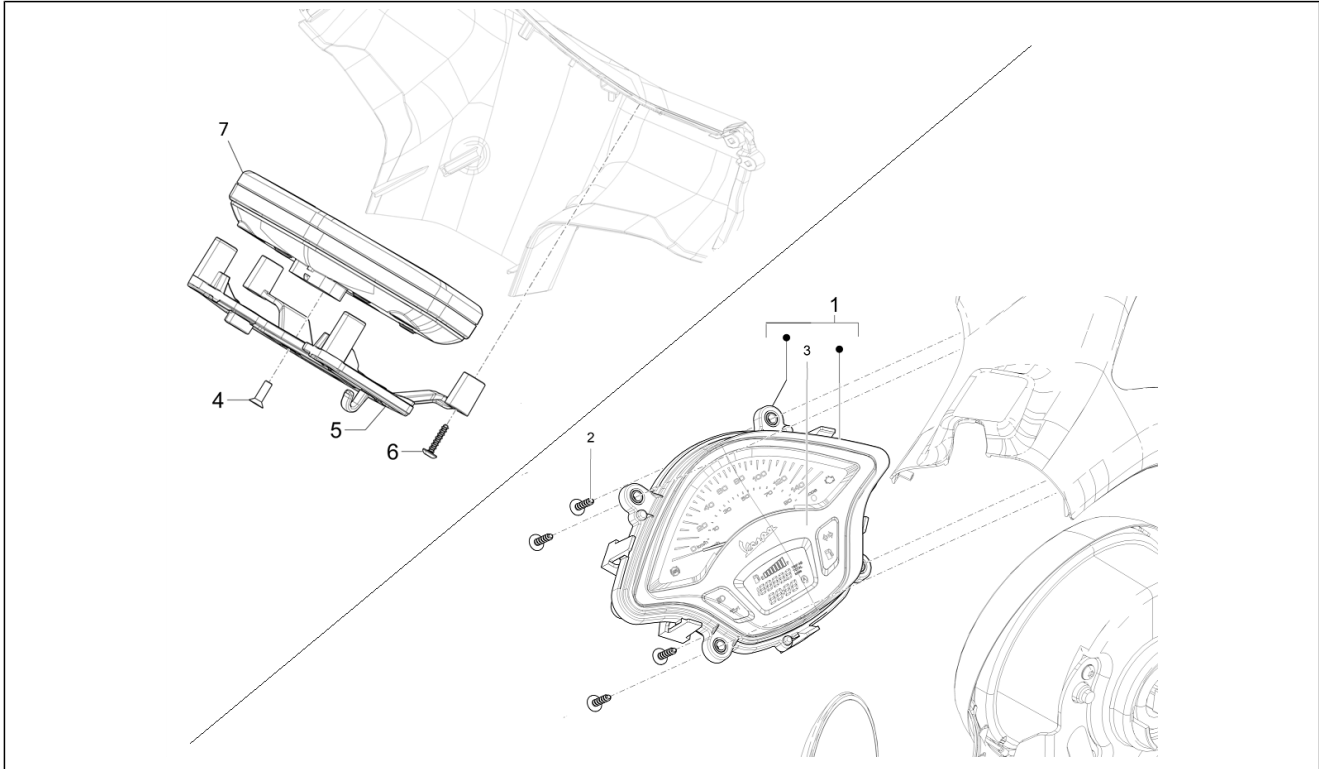

Group	Handlebars/Steering
Code	03.02
Description	Meter combination - Cruscotto
Service	1

Pos.	Code	Description	Qty	Variants
				Country:Canada Version[CANADA] Colour:Matt Black 99/C[99/C] Model version:Super Sport[SUPER SPORT] Country:Canada Version[CANADA] Colour:Dragon Red 894[894] Model version:Super Version [Super] Country:Canada Version[CANADA] Colour:Matt Black 99/C[99/C] Model version:Super Sport[SUPER SPORT] Country:USA Version[USA] Colour:90 - Black[90] Model version:Super Version [Super] Country:USA Version[USA] Colour:90 - Black[90] Model version:Super Version [Super] Country:Canada Version[CANADA]
4	825079	Countersunk screw with hexagon socket M5x16	4	Colour:G22 - Quartz gray[G22] Model version:Super Tech[Super Tech] Country:USA Version[USA] Colour:G22 - Quartz gray[G22] Model version:Super Tech[Super Tech] Country:Canada Version[CANADA] Colour:G23 - Ice gray[G23] Model version:Super Tech[Super Tech] Country:Canada Version[CANADA] Colour:G23 - Ice gray[G23] Model version:Super Tech[Super Tech] Country:USA Version[USA] Colour:Matte blue 288/A[288/A] Model version:Super Tech[Super Tech] Country:Canada Version[CANADA]
5	1B005642	Instrument support	1	Colour:Matte blue 288/A[288/A] Model version:Super Tech[Super Tech] Country:USA Version[USA] Colour:G22 - Quartz gray[G22] Model version:Super Tech[Super Tech] Country:USA Version[USA]