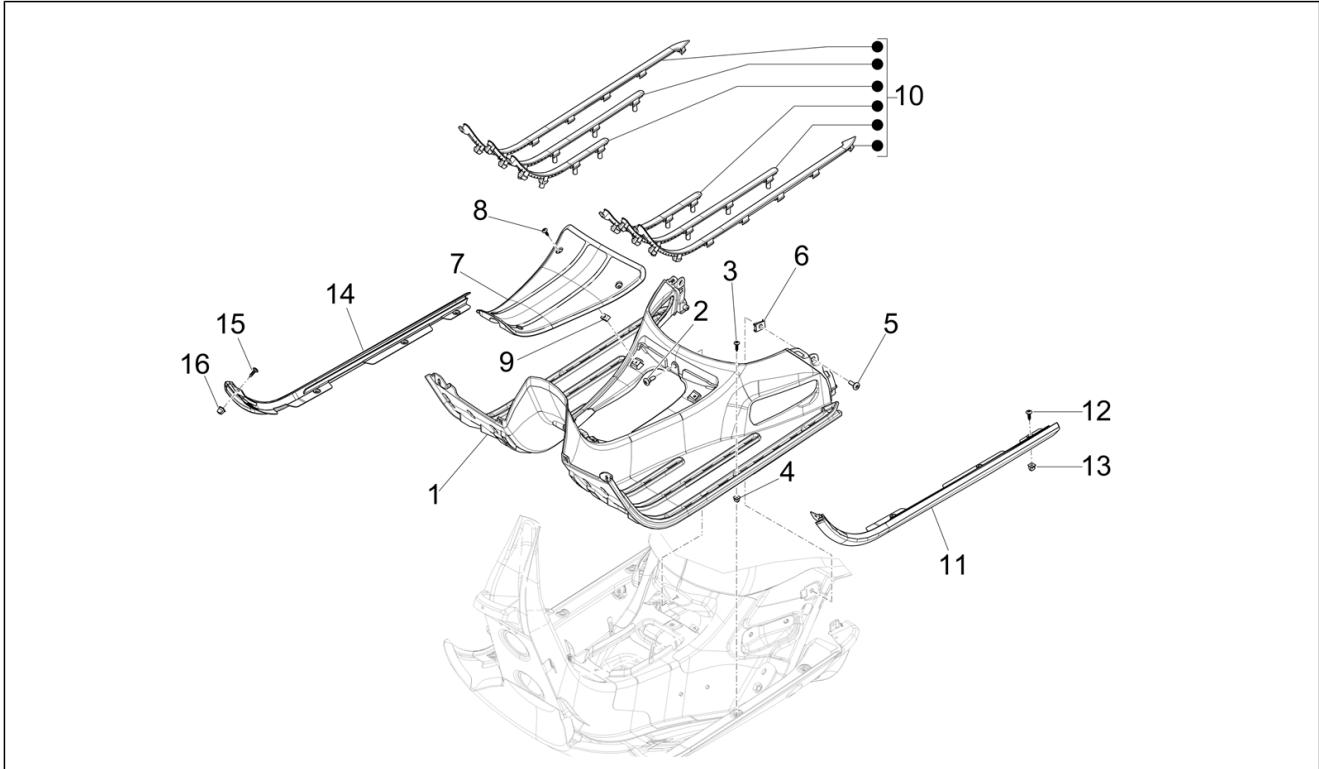

Group	Frame - Plastic parts - Coachwork
Code	02.31
Description	Central cover - Footrests
Service	1

Pos.	Code	Description	Qty	Variants
				Model version:Super Tech[Super Tech] Country:Canada Version[CANADA] Colour:G23 - Ice gray[G23] Model version:Super Tech[Super Tech] Country:Canada Version[CANADA] Colour:G23 - Ice gray[G23] Model version:Super Tech[Super Tech] Country:USA Version[USA] Colour:Matte blue 288/A[288/A] Model version:Super Tech[Super Tech] Country:Canada Version[CANADA] Colour:Matt Black 99/C[99/C] Model version:Super Sport[SUPER SPORT] Country:USA Version[USA] Colour:90 - Black[90] Model version:Super Version [Super] Country:USA Version[USA] Colour:90 - Black[90] Model version:Super Version [Super] Country:Canada Version[CANADA]
8	CM178601	Self tapping screw D4.2x16	4	
9	CM017410	Spring plate	4	
10	1B0106310000C	Kit strips, footboard	1	Colour:B04 - WHITE[B04] Model version:Super Version [Super] Country:USA Version[USA] Colour:Dragon Red 894[894] Model version:Super Version [Super] Country:USA Version[USA] Colour:Matte blue 288/A[288/A] Model version:Super Tech[Super Tech] Country:USA Version[USA] Colour:G22 - Quartz gray[G22] Model version:Super Tech[Super Tech] Country:USA Version[USA] Colour:G23 - Ice gray[G23] Model version:Super Tech[Super Tech] Country:USA Version[USA]