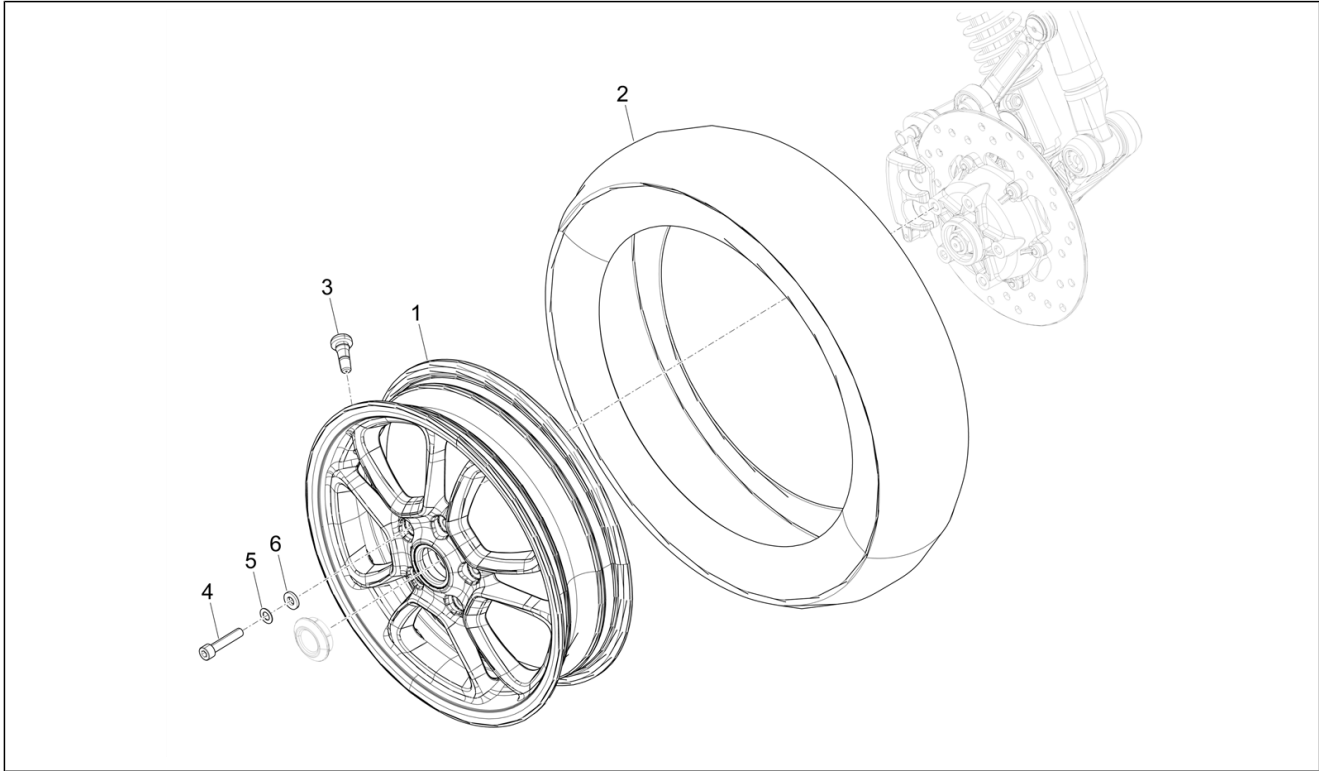

Group	Suspensions - Wheels
Code	04.11
Description	Front wheel
Service	1

Pos.	Code	Description	Qty	Variants
				Country:USA Version[USA] Colour:B04 - WHITE[B04] Model version:Super Version [Super] Country:USA Version[USA] Colour:90 - Black[90] Model version:Super Version [Super] Country:USA Version[USA] Colour:Dragon Red 894[894] Model version:Super Version [Super] Country:Canada Version[CANADA] Colour:G22 - Quartz gray[G22] Model version:Super Tech[Super Tech] Country:USA Version[USA] Colour:G22 - Quartz gray[G22] Model version:Super Tech[Super Tech] Country:Canada Version[CANADA] Colour:G23 - Ice gray[G23] Model version:Super Tech[Super Tech] Country:Canada Version[CANADA] Colour:G23 - Ice gray[G23] Model version:Super Tech[Super Tech] Country:USA Version[USA] Colour:Matte blue 288/A[288/A] Model version:Super Tech[Super Tech] Country:Canada Version[CANADA] Colour:90 - Black[90] Model version:Super Version [Super] Country:USA Version[USA] Colour:90 - Black[90] Model version:Super Version [Super] Country:Canada Version[CANADA]
1	1C007022R00G25	Front wheel 3.00" x 12"	1	Colour:Beige Q01[Q01] Model version:Classic Version[Classic] Country:Canada Version[CANADA] Colour:Lattementa green 350/A[350/A] Model version:Classic Version[Classic] Country:Canada Version[CANADA]