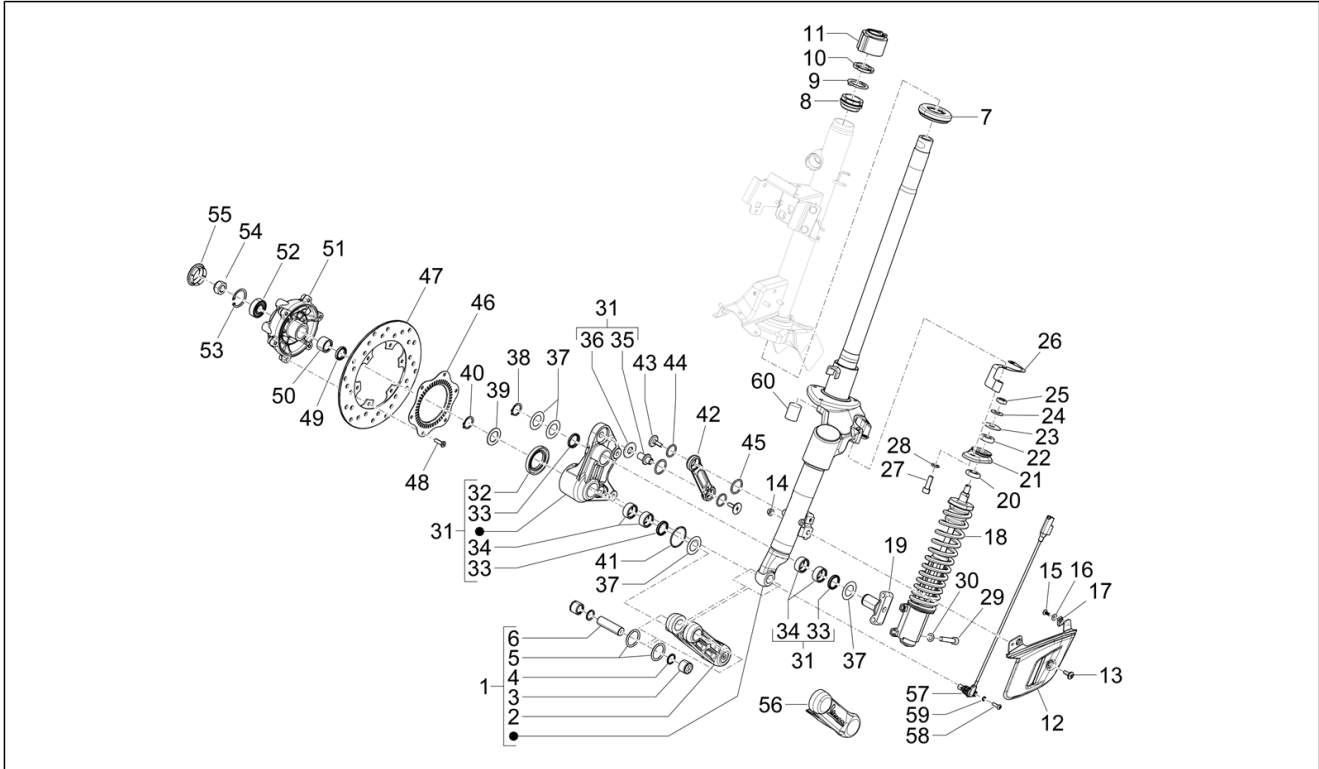

Group	Suspensions - Wheels
Code	04.02
Description	Fork/steering tube - Steering bearing unit
Service	1

Pos.	Code	Description	Qty	Variants
				Colour:Dragon Red 894[894] Model version:Super Version [Super] Country:Canada Version[CANADA] Colour:G22 - Quartz gray[G22] Model version:Super Tech[Super Tech] Country:USA Version[USA] Colour:G22 - Quartz gray[G22] Model version:Super Tech[Super Tech] Country:Canada Version[CANADA] Colour:G23 - Ice gray[G23] Model version:Super Tech[Super Tech] Country:Canada Version[CANADA] Colour:G23 - Ice gray[G23] Model version:Super Tech[Super Tech] Country:USA Version[USA] Colour:Matte blue 288/A[288/A] Model version:Super Tech[Super Tech] Country:Canada Version[CANADA] Colour:Matt Black 99/C[99/C] Model version:Super Sport[SUPER SPORT] Country:USA Version[USA] Colour:90 - Black[90] Model version:Super Version [Super] Country:USA Version[USA] Colour:Beige Q01[Q01] Model version:Classic Version[Classic] Country:USA Version[USA] Colour:90 - Black[90] Model version:Super Version [Super] Country:Canada Version[CANADA]
57	1D0042604	ABS and temperature sensor	1	Colour:Matte blue 288/A[288/A] Model version:Super Tech[Super Tech] Country:USA Version[USA] Colour:G22 - Quartz gray[G22] Model version:Super Tech[Super Tech] Country:USA Version[USA] Colour:G23 - Ice gray[G23]