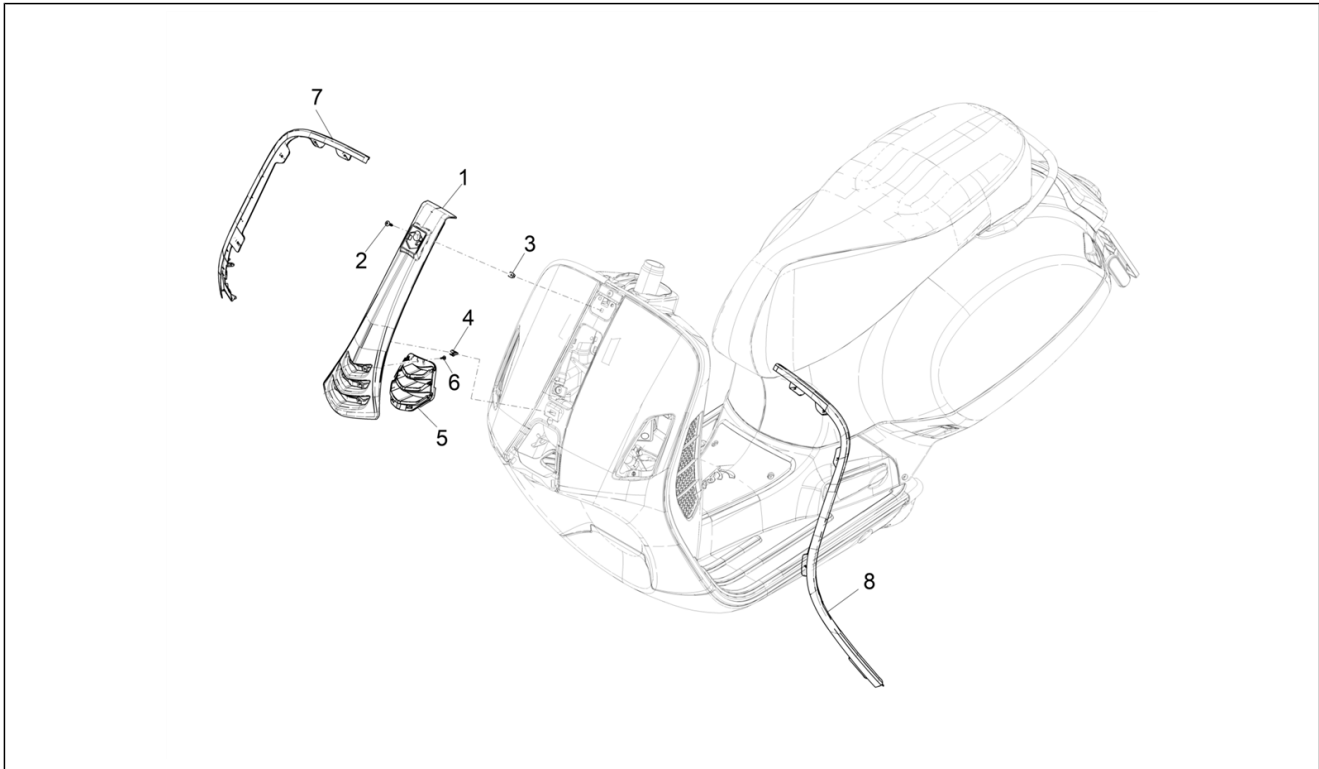

Group	Frame - Plastic parts - Coachwork
Code	02.26
Description	Front shield
Service	1

Pos.	Code	Description	Qty	Variants
				Country:USA Version[USA] Colour:Lattementa green 350/A[350/A] Model version:Classic Version[Classic] Country:USA Version[USA] Colour:98/A - Black Competition[98/A] Model version:Classic Version[Classic] Country:USA Version[USA] Colour:B04 - WHITE[B04] Model version:Super Version [Super] Country:USA Version[USA] Colour:90 - Black[90] Model version:Super Version [Super] Country:USA Version[USA] Colour:Dragon Red 894[894] Model version:Super Version [Super] Country:Canada Version[CANADA] Colour:90 - Black[90] Model version:Super Version [Super] Country:USA Version[USA] Colour:Beige Q01[Q01] Model version:Classic Version[Classic] Country:USA Version[USA] Colour:90 - Black[90] Model version:Super Version [Super] Country:Canada Version[CANADA]
8	1B009644000G24	Left-hand shield edge	1	Colour:Matte blue 288/A[288/A] Model version:Super Tech[Super Tech] Country:USA Version[USA] Colour:G22 - Quartz gray[G22] Model version:Super Tech[Super Tech] Country:USA Version[USA] Colour:G23 - Ice gray[G23] Model version:Super Tech[Super Tech] Country:USA Version[USA] Colour:Matte blue 288/A[288/A] Model version:Super Tech[Super Tech] Country:Canada Version[CANADA]