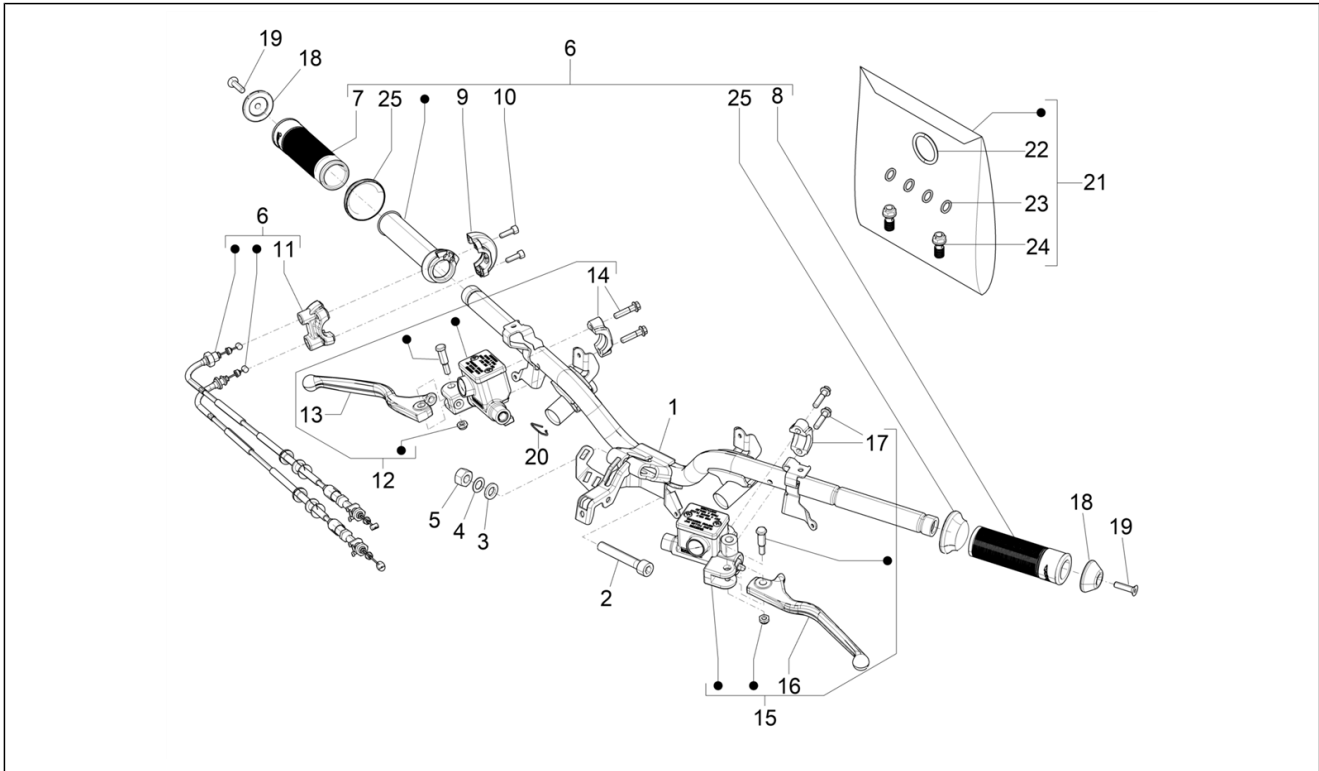

Group	Handlebars/Steering
Code	03.06
Description	Handlebars - Master cil.
Service	1

Pos.	Code	Description	Qty	Variants
				Colour:G22 - Quartz gray[G22] Model version:Super Tech[Super Tech] Country:Canada Version[CANADA] Colour:G23 - Ice gray[G23] Model version:Super Tech[Super Tech] Country:Canada Version[CANADA] Colour:G23 - Ice gray[G23] Model version:Super Tech[Super Tech] Country:USA Version[USA] Colour:Matte blue 288/A[288/A] Model version:Super Tech[Super Tech] Country:Canada Version[CANADA] Colour:Matt Black 99/C[99/C] Model version:Super Sport[SUPER SPORT] Country:USA Version[USA] Colour:90 - Black[90] Model version:Super Version [Super] Country:USA Version[USA] Colour:90 - Black[90] Model version:Super Version [Super] Country:Canada Version[CANADA]
9	666758	Upper half-clamp	1	
10	1C004839	Countersunk cylindrical hex head screw M5x16	2	
11	598369	Lower half-clamp	1	
12	CM325801	Right hydraulic brake master cylinder	1	
13	1C007042	Right brake lever	1	
14	1C007040	Bracket	1	
15	CM325802	Left hydraulic brake master cylinder	1	
16	1C007043	LH brake lever	1	
17	1C007040	Bracket	1	
18	1B00964800090	Handlebar terminal	2	Colour:A11 - Orange Brick[A11] Model version:Super Sport[SUPER SPORT] Country:Canada Version[CANADA] Colour:B04 - WHITE[B04]