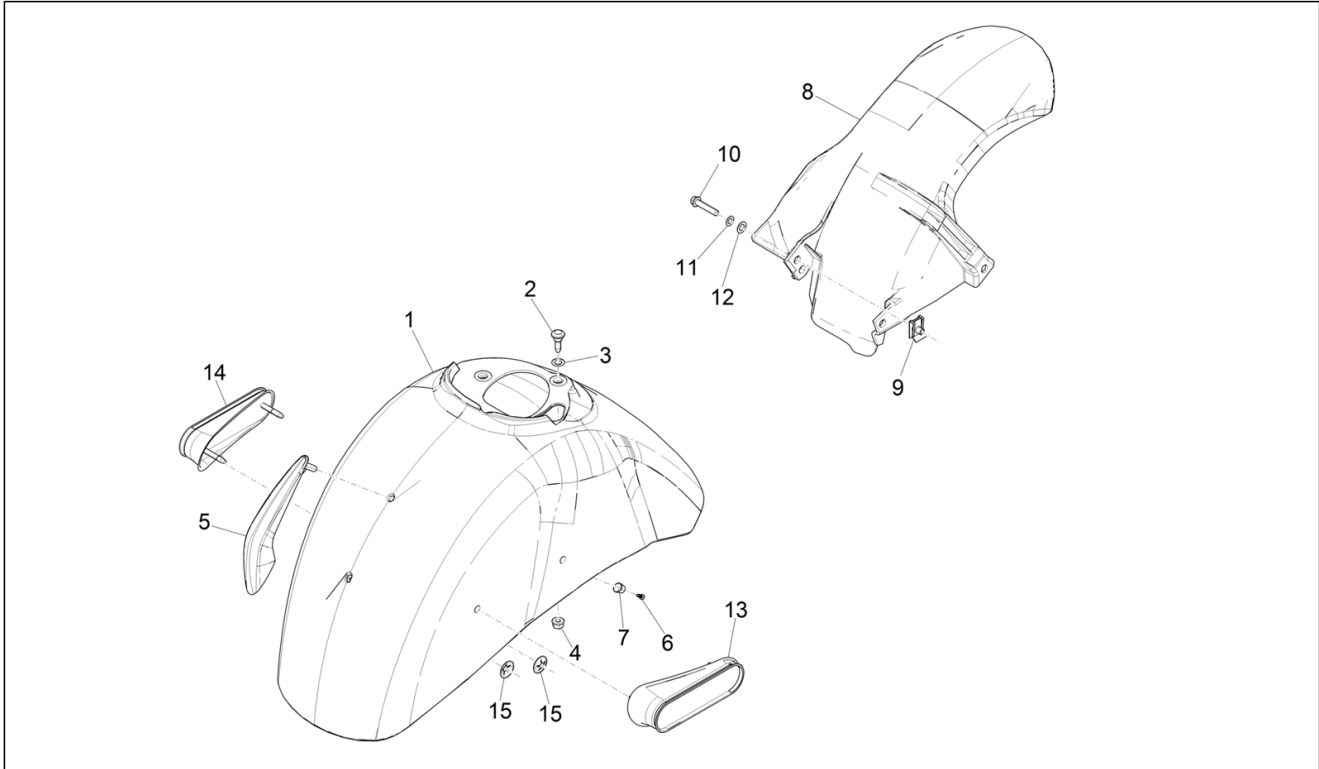

Group	Frame - Plastic parts - Coachwork
Code	02.33
Description	Wheel huosing - Mudguard
Service	1

Pos.	Code	Description	Qty	Variants
				Colour:B04 - WHITE[B04] Model version:Super Sport[SUPER SPORT] Country:Canada Version[CANADA] Colour:Technical grey 707/C[707/C] Model version:Super Sport[SUPER SPORT] Country:USA Version[USA] Colour:Technical grey 707/C[707/C] Model version:Super Sport[SUPER SPORT] Country:Canada Version[CANADA] Colour:Matt Black 99/C[99/C] Model version:Super Sport[SUPER SPORT] Country:USA Version[USA] Colour:Matt Black 99/C[99/C] Model version:Super Sport[SUPER SPORT] Country:Canada Version[CANADA] Colour:Matt Black 99/C[99/C] Model version:Super Sport[SUPER SPORT] Country:USA Version[USA]
6	015727	Self tapping screw 2,9x9,5	2	
7	192598	Cap	2	
8	1B005489	Rear mudguard	1	
9	254485	Spring plate M6	1	
10	414838	Flanged hexagon screw M6x35	1	
11	012533	Notched washer 6,6x11x0	1	
12	003056	Flat washer 6,4x12x1	1	
13	1B01015545	Left lateral retroreflector	1	
14	1B01015845	Right lateral retroreflector	1	
15	181351	Spring plate	4