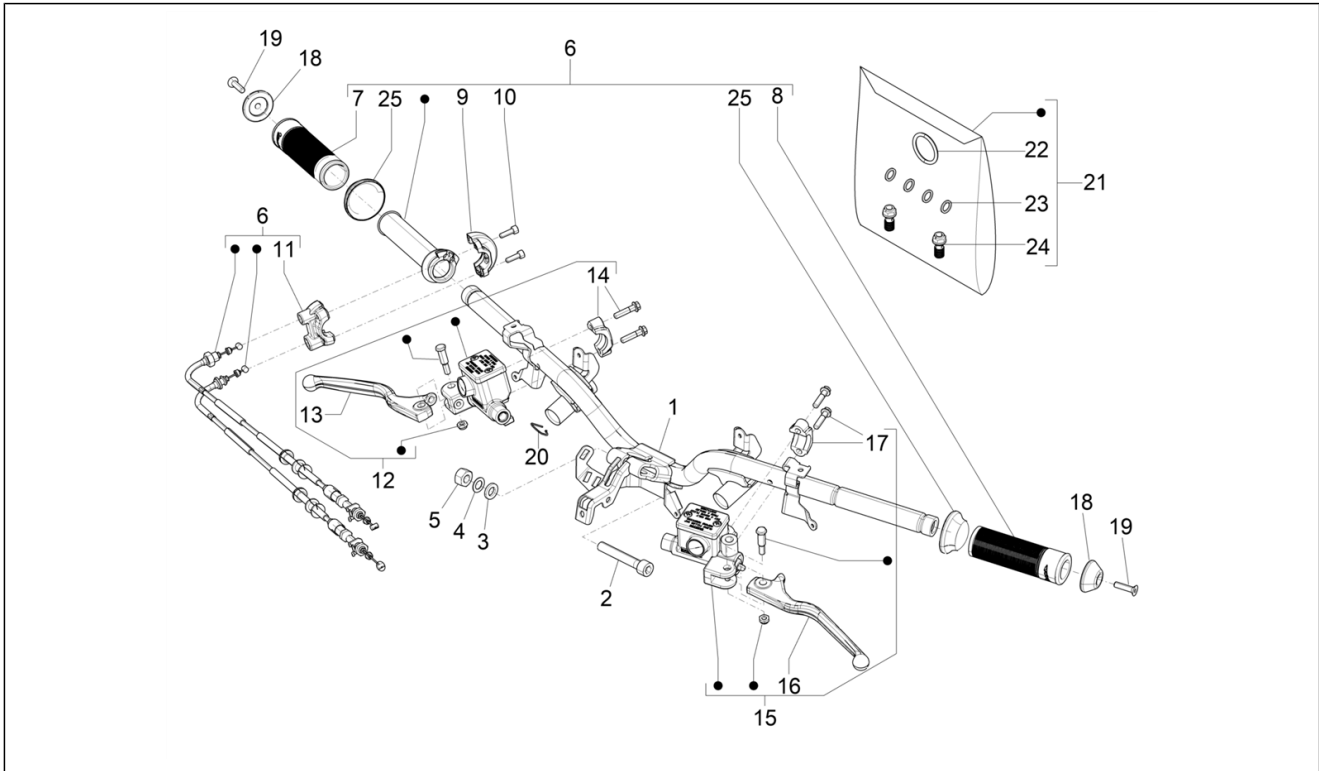

Group	Handlebars/Steering
Code	03.06
Description	Handlebars - Master cil.
Service	1

Pos.	Code	Description	Qty	Variants
				Model version:Super Sport[SUPER SPORT] Country:Canada Version[CANADA] Colour:Green V03[V03] Model version:Super Sport[SUPER SPORT] Country:Canada Version[CANADA] Colour:B04 - WHITE[B04] Model version:Super Sport[SUPER SPORT] Country:USA Version[USA] Colour:Technical grey 707/C[707/C] Country:USA Version[USA] Colour:A11 - Orange Brick[A11] Model version:Super Sport[SUPER SPORT] Country:USA Version[USA] Colour:Green V03[V03] Model version:Super Sport[SUPER SPORT] Country:USA Version[USA] Colour:A11 - Orange Brick[A11] Model version:Super Sport[SUPER SPORT] Country:USA Version[USA] Colour:A11 - Orange Brick[A11] Model version:Super Sport[SUPER SPORT] Country:Canada Version[CANADA] Colour:Green V03[V03] Model version:Super Sport[SUPER SPORT] Country:USA Version[USA] Colour:Green V03[V03] Model version:Super Sport[SUPER SPORT] Country:Canada Version[CANADA] Colour:B04 - WHITE[B04] Model version:Super Sport[SUPER SPORT] Country:USA Version[USA] Colour:B04 - WHITE[B04] Model version:Super Sport[SUPER SPORT] Country:Canada Version[CANADA] Colour:Technical grey 707/C[707/C] Model version:Super Sport[SUPER SPORT] Country:USA Version[USA] Colour:Technical grey 707/C[707/C]