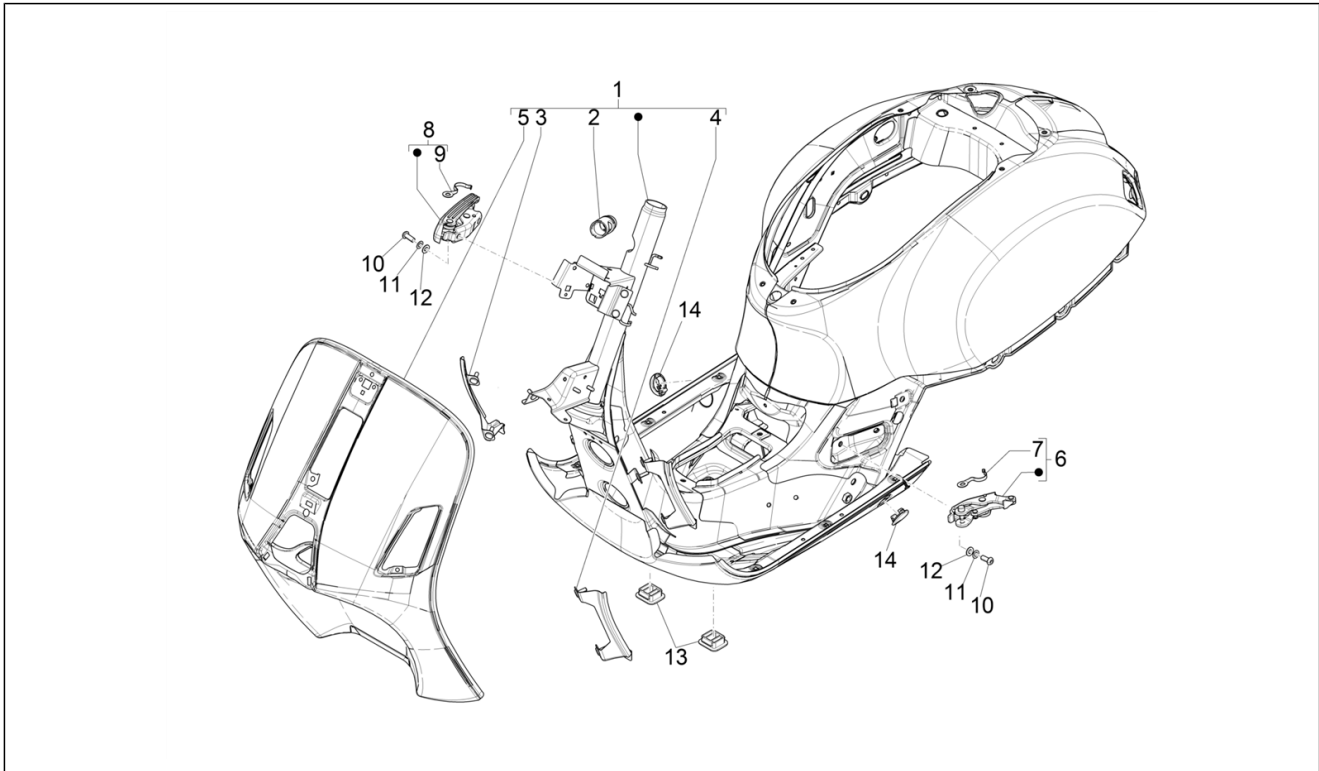

Group	Frame - Plastic parts - Coachwork
Code	02.01
Description	Frame/bodywork
Service	1

Pos.	Code	Description	Qty	Variants
1	1B009461500DY	Painted body with u.p.	1	Colour:Matte blue 288/A[288/A] Model version:Super Tech[Super Tech] Country:USA Version[USA] Colour:Matte blue 288/A[288/A] Model version:Super Tech[Super Tech] Country:Canada Version[CANADA] Colour:Matte blue 288/A[288/A] Model version:Super Tech[Super Tech] Country:Canada Version[CANADA]
1	1B009461500G22	Painted body with u.p.	1	Colour:G22 - Quartz gray[G22] Model version:Super Tech[Super Tech] Country:USA Version[USA] Colour:G22 - Quartz gray[G22] Model version:Super Tech[Super Tech] Country:Canada Version[CANADA] Colour:G22 - Quartz gray[G22] Model version:Super Tech[Super Tech] Country:USA Version[USA] Colour:G22 - Quartz gray[G22] Model version:Super Tech[Super Tech] Country:Canada Version[CANADA]
1	1B009461500G23	Painted body with u.p.	1	Colour:G23 - Ice gray[G23] Model version:Super Tech[Super Tech] Country:USA Version[USA] Colour:G23 - Ice gray[G23] Model version:Super Tech[Super Tech] Country:Canada Version[CANADA] Colour:G23 - Ice gray[G23] Model version:Super Tech[Super Tech] Country:Canada Version[CANADA] Colour:G23 - Ice gray[G23] Model version:Super Tech[Super Tech] Country:USA Version[USA]
1	1B009461500R7	Painted body with u.p.	1	Colour:Dragon Red 894[894] Model version:Super Version [Super] Country:USA Version[USA] Colour:Dragon Red 894[894]