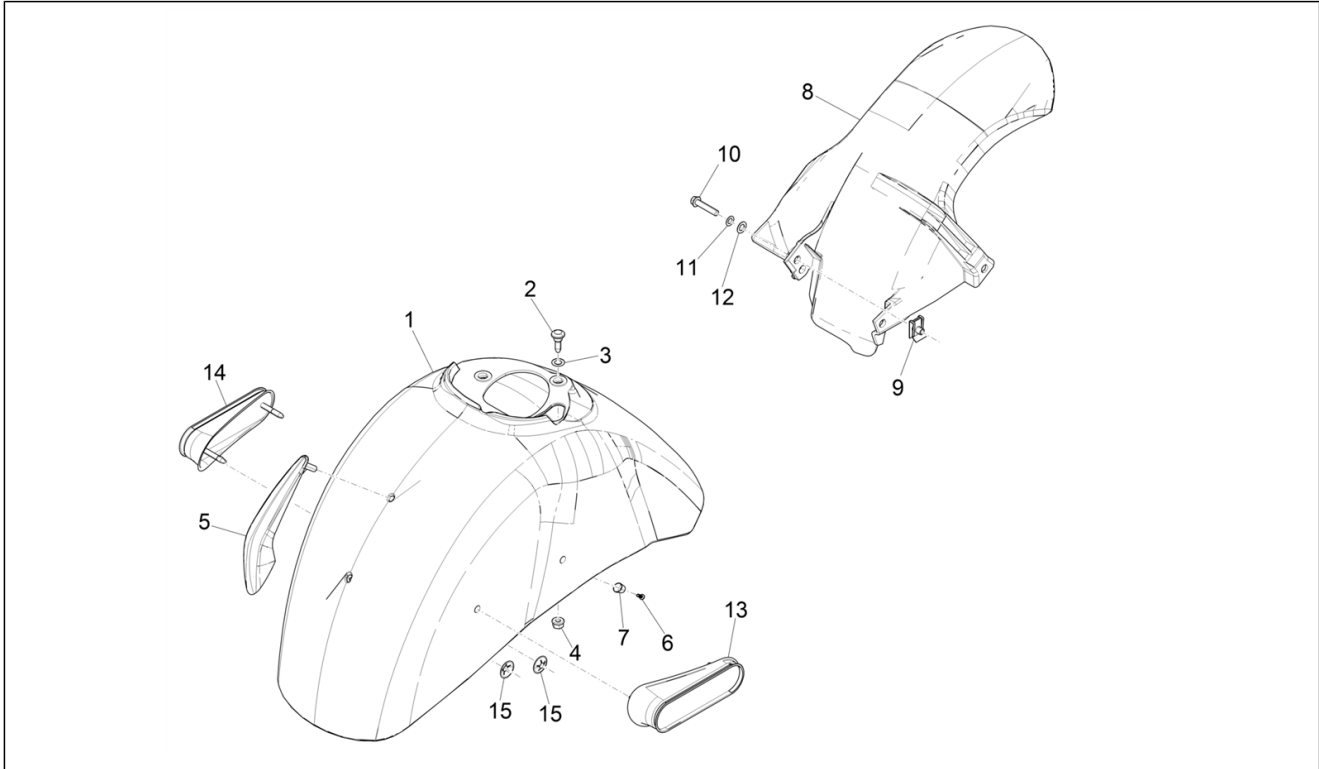

Group	Frame - Plastic parts - Coachwork
Code	02.33
Description	Wheel huosing - Mudguard
Service	1

Pos.	Code	Description	Qty	Variants
				Country:USA Version[USA] Colour:98/A - Black Competition[98/A] Model version:Classic Version[Classic] Country:USA Version[USA] Colour:B04 - WHITE[B04] Model version:Super Version [Super] Country:Canada Version[CANADA] Colour:Dragon Red 894[894] Model version:Super Version [Super] Country:USA Version[USA] Colour:Lattementa green 350/A[350/A] Model version:Classic Version[Classic] Country:USA Version[USA] Colour:98/A - Black Competition[98/A] Model version:Classic Version[Classic] Country:USA Version[USA] Colour:B04 - WHITE[B04] Model version:Super Version [Super] Country:USA Version[USA] Colour:90 - Black[90] Model version:Super Version [Super] Country:USA Version[USA] Colour:Dragon Red 894[894] Model version:Super Version [Super] Country:Canada Version[CANADA] Colour:90 - Black[90] Model version:Super Version [Super] Country:USA Version[USA] Colour:Beige Q01[Q01] Model version:Classic Version[Classic] Country:USA Version[USA] Colour:90 - Black[90] Model version:Super Version [Super] Country:Canada Version[CANADA]
5	1B00943900090	Mudguard crest	1	Colour:A11 - Orange Brick[A11] Model version:Super Sport[SUPER SPORT] Country:Canada Version[CANADA]