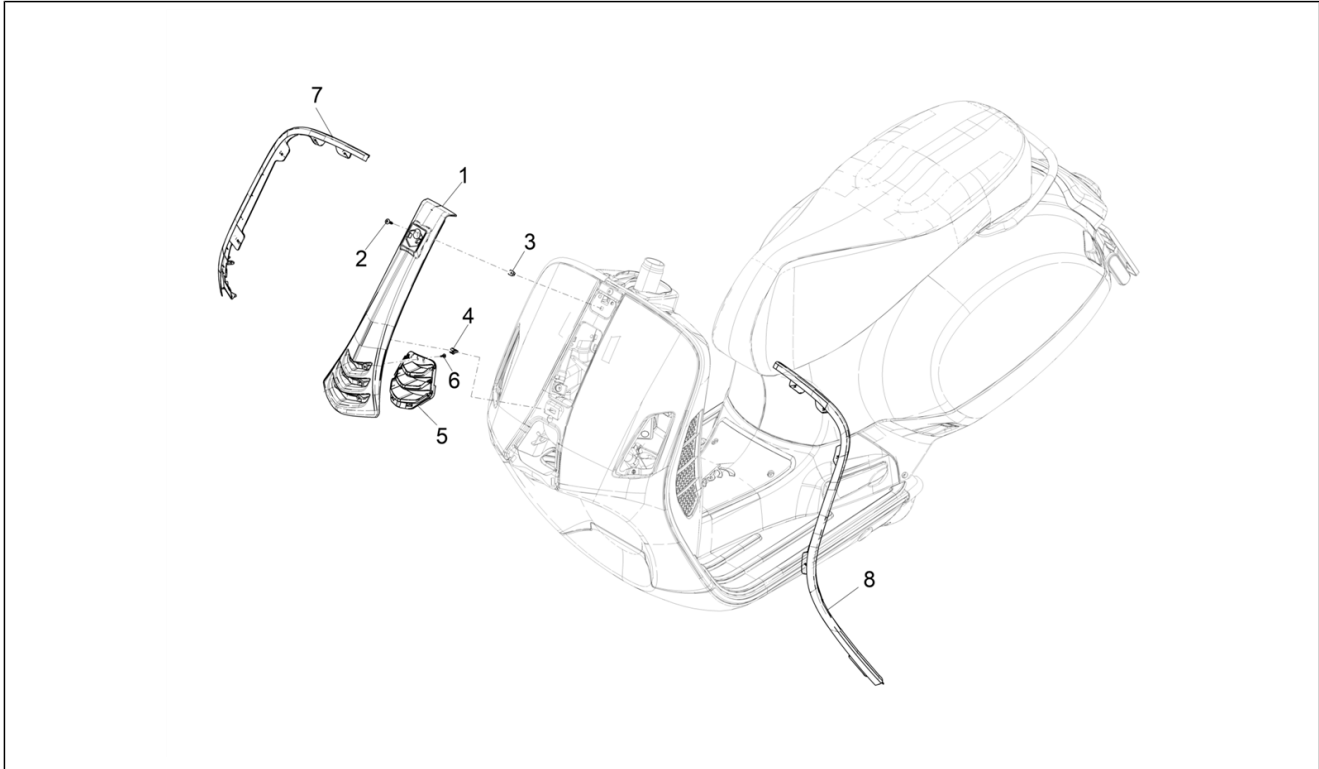

Group	Frame - Plastic parts - Coachwork
Code	02.26
Description	Front shield
Service	1

Pos.	Code	Description	Qty	Variants
				Country:USA Version[USA] Colour:98/A - Black Competition[98/A] Model version:Classic Version[Classic] Country:USA Version[USA] Colour:B04 - WHITE[B04] Model version:Super Version [Super] Country:Canada Version[CANADA] Colour:Dragon Red 894[894] Model version:Super Version [Super] Country:USA Version[USA] Colour:Lattementa green 350/A[350/A] Model version:Classic Version[Classic] Country:USA Version[USA] Colour:98/A - Black Competition[98/A] Model version:Classic Version[Classic] Country:USA Version[USA] Colour:B04 - WHITE[B04] Model version:Super Version [Super] Country:USA Version[USA] Colour:90 - Black[90] Model version:Super Version [Super] Country:USA Version[USA] Colour:Dragon Red 894[894] Model version:Super Version [Super] Country:Canada Version[CANADA] Colour:90 - Black[90] Model version:Super Version [Super] Country:USA Version[USA] Colour:Beige Q01[Q01] Model version:Classic Version[Classic] Country:USA Version[USA] Colour:90 - Black[90] Model version:Super Version [Super] Country:Canada Version[CANADA]
5	1B009431000A15	Steering cover grille	1	Colour:A11 - Orange Brick[A11] Model version:Super Sport[SUPER SPORT] Country:Canada Version[CANADA]