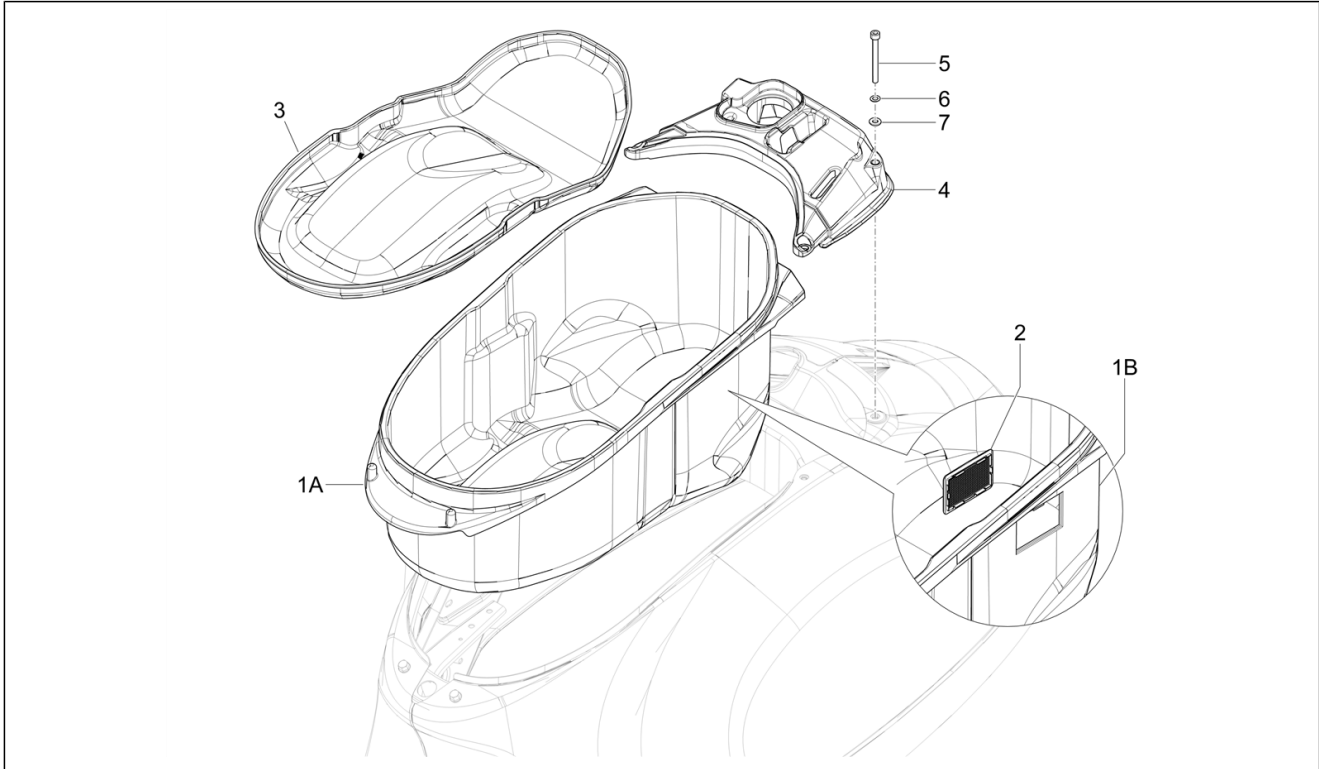

Group	Frame - Plastic parts - Coachwork
Code	02.34
Description	Helmet huosing - Undersaddle
Service	1

Pos.	Code	Description	Qty	Variants
				Country:Canada Version[CANADA] Colour:B04 - WHITE[B04] Model version:Super Sport[SUPER SPORT] Country:USA Version[USA] Colour:Technical grey 707/C[707/C] Country:USA Version[USA] Colour:Beige Q01[Q01] Model version:Classic Version[Classic] Country:USA Version[USA] Colour:A11 - Orange Brick[A11] Model version:Super Sport[SUPER SPORT] Country:USA Version[USA] Colour:Green V03[V03] Model version:Super Sport[SUPER SPORT] Country:USA Version[USA] Colour:Lattementa green 350/A[350/A] Model version:Classic Version[Classic] Country:USA Version[USA] Colour:98/A - Black Competition[98/A] Model version:Classic Version[Classic] Country:USA Version[USA] Colour:B04 - WHITE[B04] Model version:Super Version [Super] Country:Canada Version[CANADA] Colour:Dragon Red 894[894] Model version:Super Version [Super] Country:USA Version[USA] Colour:A11 - Orange Brick[A11] Model version:Super Sport[SUPER SPORT] Country:USA Version[USA] Colour:A11 - Orange Brick[A11] Model version:Super Sport[SUPER SPORT] Country:Canada Version[CANADA] Colour:Green V03[V03] Model version:Super Sport[SUPER SPORT] Country:USA Version[USA] Colour:Green V03[V03] Model version:Super Sport[SUPER SPORT]