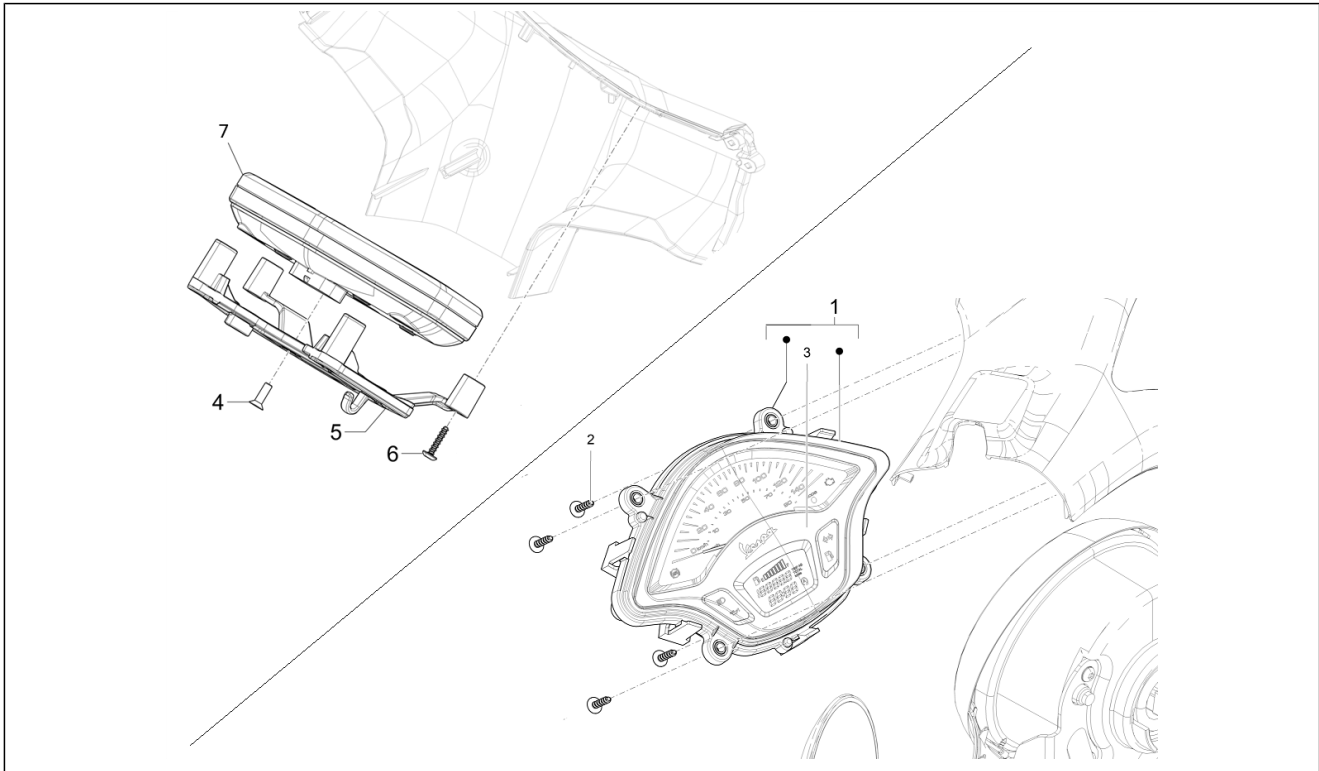

Group	Handlebars/Steering
Code	03.02
Description	Meter combination - Cruscotto
Service	1

Pos.	Code	Description	Qty	Variants
				Colour: G23 - Ice gray[G23] Model version: Super Tech[Super Tech] Country: USA Version[USA] Colour: Matte blue 288/A[288/A] Model version: Super Tech[Super Tech] Country: Canada Version[CANADA] Colour: G22 - Quartz gray[G22] Model version: Super Tech[Super Tech] Country: Canada Version[CANADA] Colour: G23 - Ice gray[G23] Model version: Super Tech[Super Tech] Country: Canada Version[CANADA] Colour: G22 - Quartz gray[G22] Model version: Super Tech[Super Tech] Country: USA Version[USA] Colour: G22 - Quartz gray[G22] Model version: Super Tech[Super Tech] Country: Canada Version[CANADA] Colour: G23 - Ice gray[G23] Model version: Super Tech[Super Tech] Country: Canada Version[CANADA] Colour: G23 - Ice gray[G23] Model version: Super Tech[Super Tech] Country: USA Version[USA] Colour: Matte blue 288/A[288/A] Model version: Super Tech[Super Tech] Country: Canada Version[CANADA]
6	CM180702	Self tapping screw	4	Colour: G22 - Quartz gray[G22] Model version: Super Tech[Super Tech] Country: USA Version[USA] Colour: G22 - Quartz gray[G22] Model version: Super Tech[Super Tech] Country: Canada Version[CANADA] Colour: G23 - Ice gray[G23] Model version: Super Tech[Super Tech] Country: Canada Version[CANADA] Colour: G23 - Ice gray[G23]