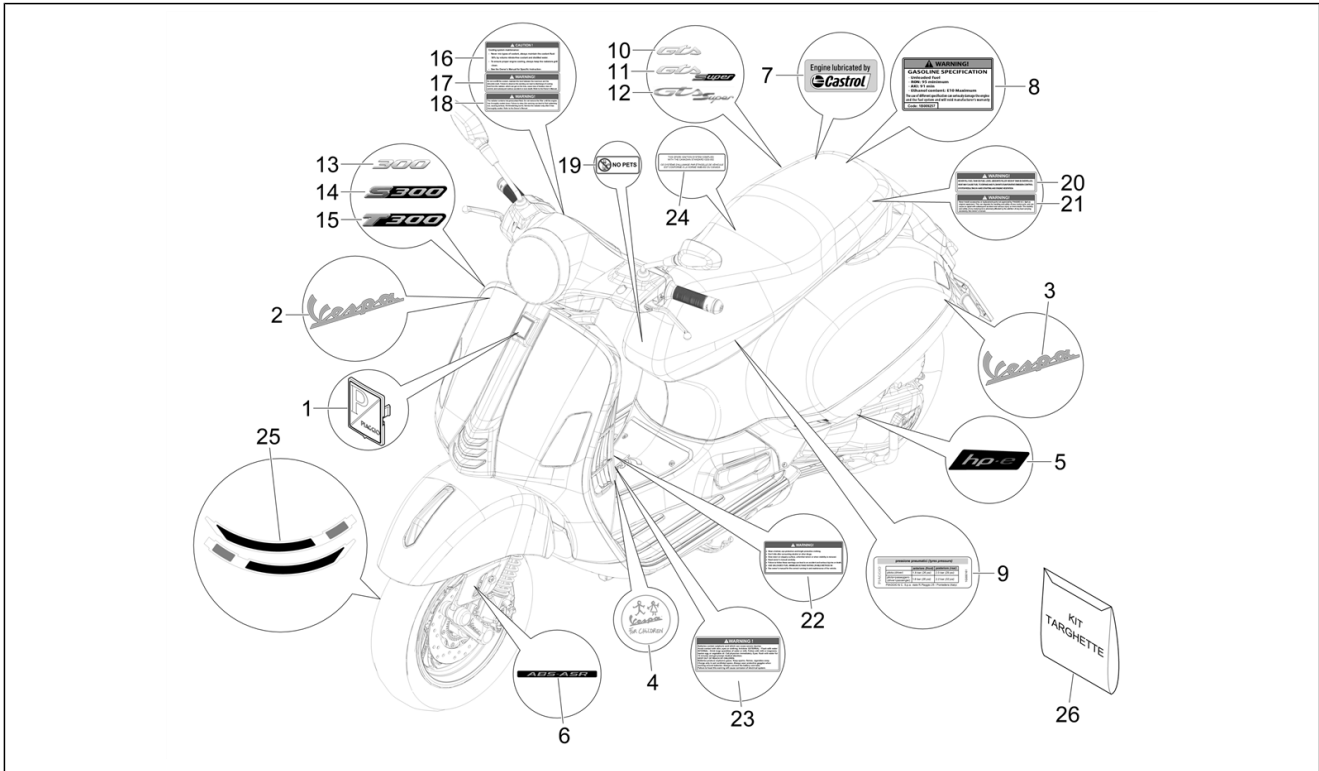

Group	Frame - Plastic parts - Coachwork
Code	02.38
Description	Plates - Emblems
Service	1

Pos.	Code	Description	Qty	Variants
				Colour:B04 - WHITE[B04] Model version:Super Sport[SUPER SPORT] Country:USA Version[USA] Colour:B04 - WHITE[B04] Model version:Super Sport[SUPER SPORT] Country:Canada Version[CANADA] Colour:Technical grey 707/C[707/C] Model version:Super Sport[SUPER SPORT] Country:USA Version[USA] Colour:Technical grey 707/C[707/C] Model version:Super Sport[SUPER SPORT] Country:Canada Version[CANADA] Colour:Matt Black 99/C[99/C] Model version:Super Sport[SUPER SPORT] Country:USA Version[USA] Colour:Matt Black 99/C[99/C] Model version:Super Sport[SUPER SPORT] Country:Canada Version[CANADA] Colour:Matt Black 99/C[99/C] Model version:Super Sport[SUPER SPORT] Country:USA Version[USA]
15	2H005294	Plate "T300"	1	Colour:Matte blue 288/A[288/A] Model version:Super Tech[Super Tech] Country:USA Version[USA] Colour:G22 - Quartz gray[G22] Model version:Super Tech[Super Tech] Country:USA Version[USA] Colour:G23 - Ice gray[G23] Model version:Super Tech[Super Tech] Country:USA Version[USA] Colour:Matte blue 288/A[288/A] Model version:Super Tech[Super Tech] Country:Canada Version[CANADA] Colour:G22 - Quartz gray[G22] Model version:Super Tech[Super Tech] Country:Canada Version[CANADA] Colour:G23 - Ice gray[G23]