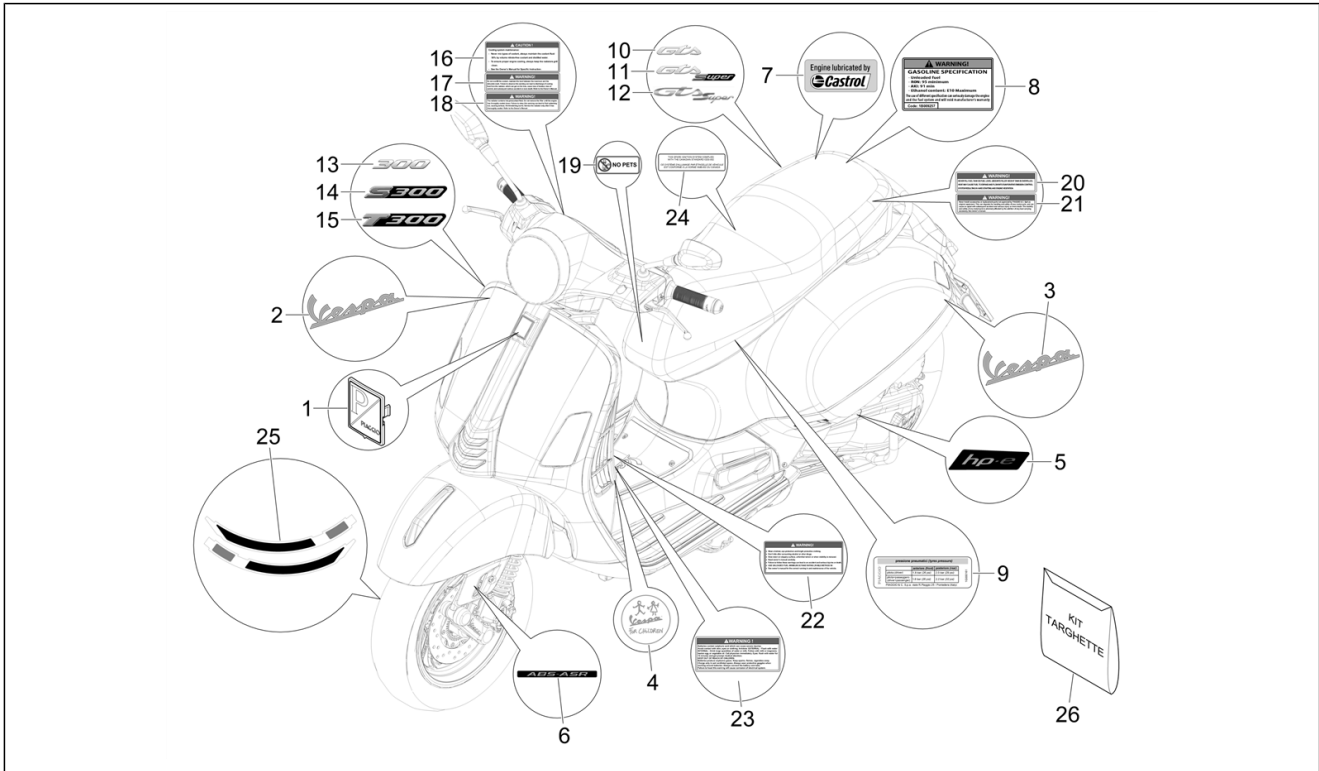

Group	Frame - Plastic parts - Coachwork
Code	02.38
Description	Plates - Emblems
Service	1

Pos.	Code	Description	Qty	Variants
1	576464	Shield "Piaggio"	1	
2	2H004257	""""Vespa"""" front label"	1	
3	656220	White "Vespa" side label	1	
4	1B001078	Plate "Vespa For children"	1	
5	2H003939	Adhesive dataplate "Hpe"	1	
6	2H005305	Plate "ABS-ASR"	1	
7	2H002046	Decal "Castrol"	1	
8	1B009257	Fuel decal	1	
9	1G000425	Tyre pressure label	1	
10	2H005284	Plate "Gts"	1	Colour: Beige Q01[Q01] Model version: Classic Version[Classic] Country: Canada Version[CANADA] Colour: Lattementa green 350/A[350/A] Model version: Classic Version[Classic] Country: Canada Version[CANADA] Colour: 98/A - Black Competition[98/A] Model version: Classic Version[Classic] Country: Canada Version[CANADA] Colour: Beige Q01[Q01] Model version: Classic Version[Classic] Country: USA Version[USA] Colour: Lattementa green 350/A[350/A] Model version: Classic Version[Classic] Country: USA Version[USA] Colour: 98/A - Black Competition[98/A] Model version: Classic Version[Classic] Country: USA Version[USA] Colour: Lattementa green 350/A[350/A] Model version: Classic Version[Classic] Country: USA Version[USA] Colour: 98/A - Black Competition[98/A] Model version: Classic Version[Classic] Country: USA Version[USA] Colour: Beige Q01[Q01]