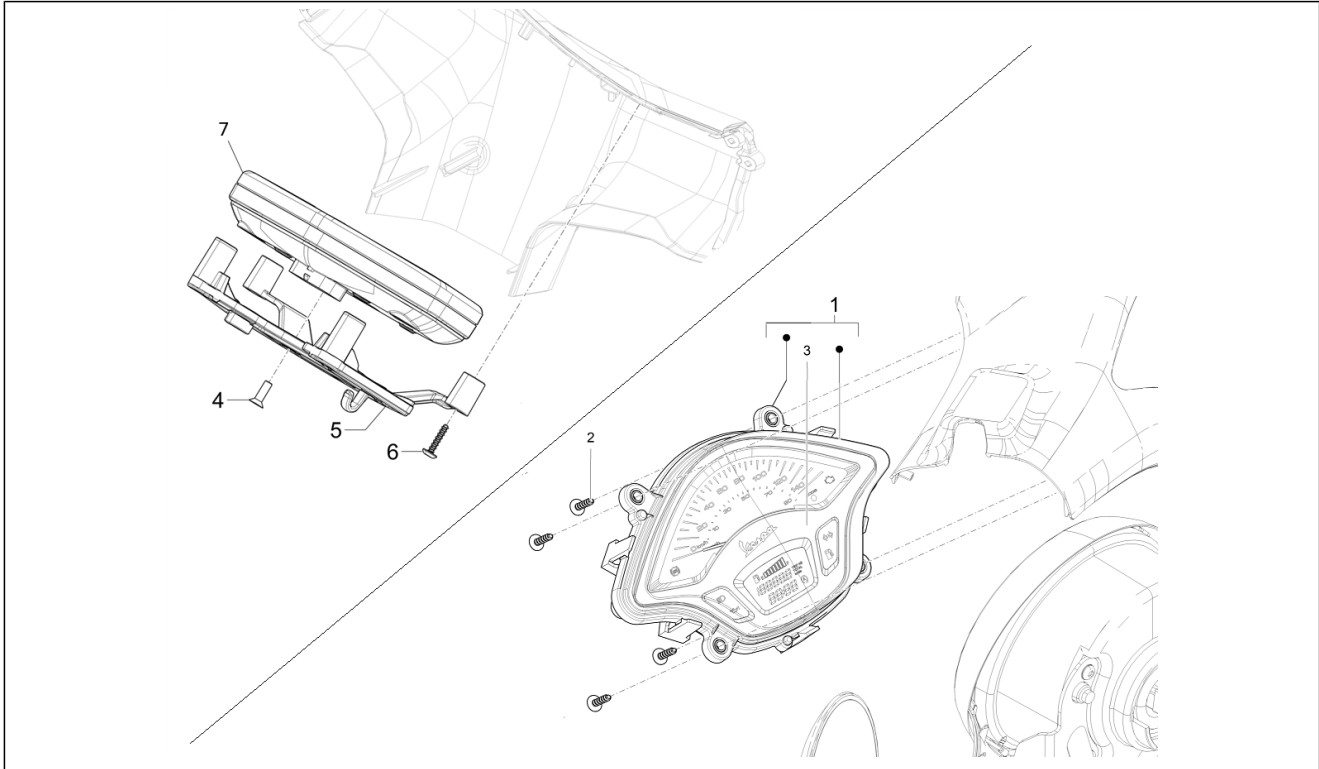

Group	Handlebars/Steering
Code	03.02
Description	Meter combination - Cruscotto
Service	1

Pos.	Code	Description	Qty	Variants
				Country:Canada Version[CANADA] Colour:Green V03[V03] Model version:Super Sport[SUPER SPORT] Country:Canada Version[CANADA] Colour:Dragon Red 894[894] Model version:Super Version [Super] Country:Canada Version[CANADA] Colour:90 - Black[90] Model version:Super Version [Super] Country:Canada Version[CANADA] Colour:B04 - WHITE[B04] Model version:Super Version [Super] Country:Canada Version[CANADA] Colour:B04 - WHITE[B04] Model version:Super Sport[SUPER SPORT] Country:USA Version[USA] Colour:Technical grey 707/C[707/C] Country:USA Version[USA] Colour:A11 - Orange Brick[A11] Model version:Super Sport[SUPER SPORT] Country:USA Version[USA] Colour:Green V03[V03] Model version:Super Sport[SUPER SPORT] Country:USA Version[USA] Colour:B04 - WHITE[B04] Model version:Super Version [Super] Country:Canada Version[CANADA] Colour:A11 - Orange Brick[A11] Model version:Super Sport[SUPER SPORT] Country:Canada Version[CANADA] Colour:Green V03[V03] Model version:Super Sport[SUPER SPORT] Country:Canada Version[CANADA] Colour:B04 - WHITE[B04] Model version:Super Sport[SUPER SPORT] Country:Canada Version[CANADA] Colour:Technical grey 707/C[707/C] Model version:Super Sport[SUPER SPORT]