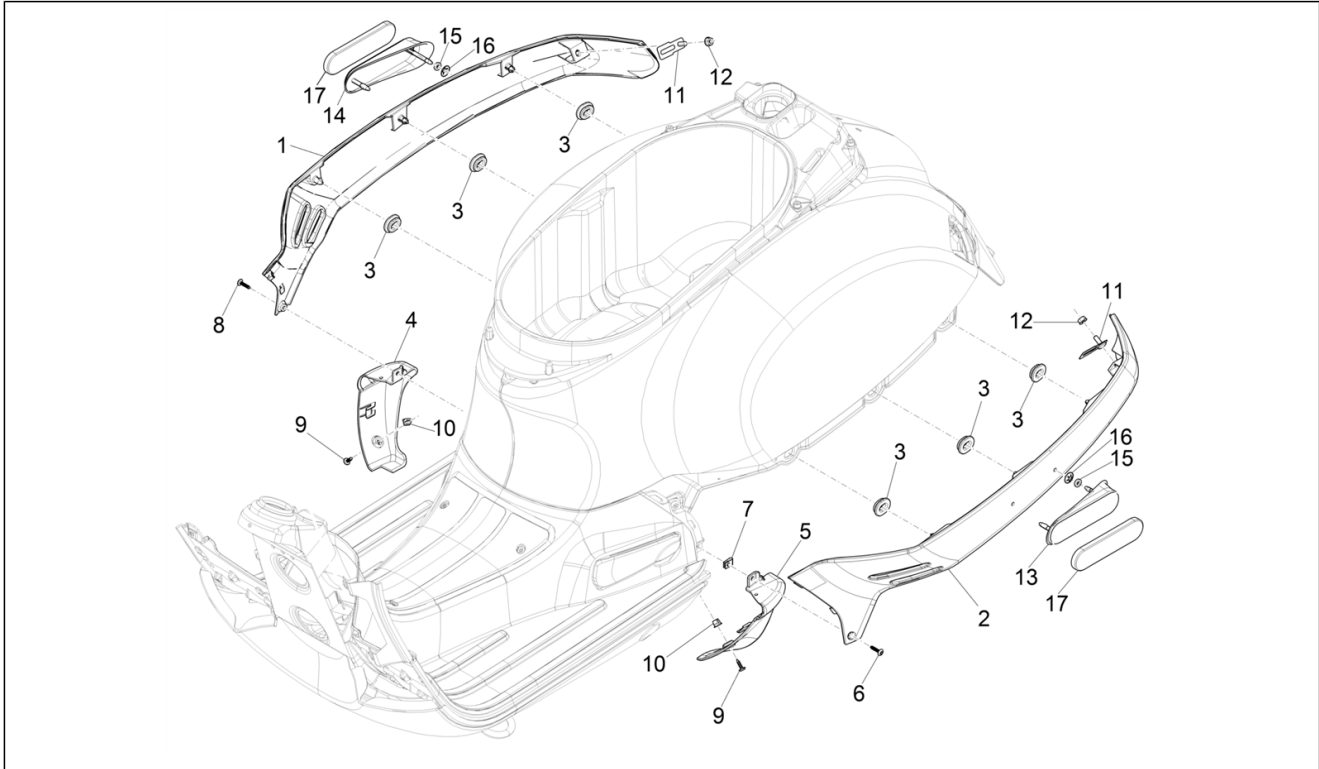

Group	Frame - Plastic parts - Coachwork
Code	02.32
Description	Side cover - Spoiler
Service	1

Pos.	Code	Description	Qty	Variants
				Colour:A11 - Orange Brick[A11] Model version:Super Sport[SUPER SPORT] Country:USA Version[USA] Colour:A11 - Orange Brick[A11] Model version:Super Sport[SUPER SPORT] Country:USA Version[USA] Colour:A11 - Orange Brick[A11] Model version:Super Sport[SUPER SPORT] Country:Canada Version[CANADA]
4	1B009631000B04	Spoiler right terminal	1	Colour:B04 - WHITE[B04] Model version:Super Version [Super] Country:USA Version[USA] Colour:B04 - WHITE[B04] Model version:Super Sport[SUPER SPORT] Country:Canada Version[CANADA] Colour:B04 - WHITE[B04] Model version:Super Version [Super] Country:Canada Version[CANADA] Colour:B04 - WHITE[B04] Model version:Super Sport[SUPER SPORT] Country:USA Version[USA] Colour:B04 - WHITE[B04] Model version:Super Version [Super] Country:Canada Version[CANADA] Colour:B04 - WHITE[B04] Model version:Super Sport[SUPER SPORT] Country:USA Version[USA] Colour:B04 - WHITE[B04] Model version:Super Sport[SUPER SPORT] Country:Canada Version[CANADA] Colour:B04 - WHITE[B04] Model version:Super Version [Super] Country:USA Version[USA]
4	1B009631000HQ	Spoiler right terminal	1	Colour:Technical grey 707/C[707/C] Model version:Super Sport[SUPER SPORT] Country:Canada Version[CANADA] Colour:Technical grey 707/C[707/C]