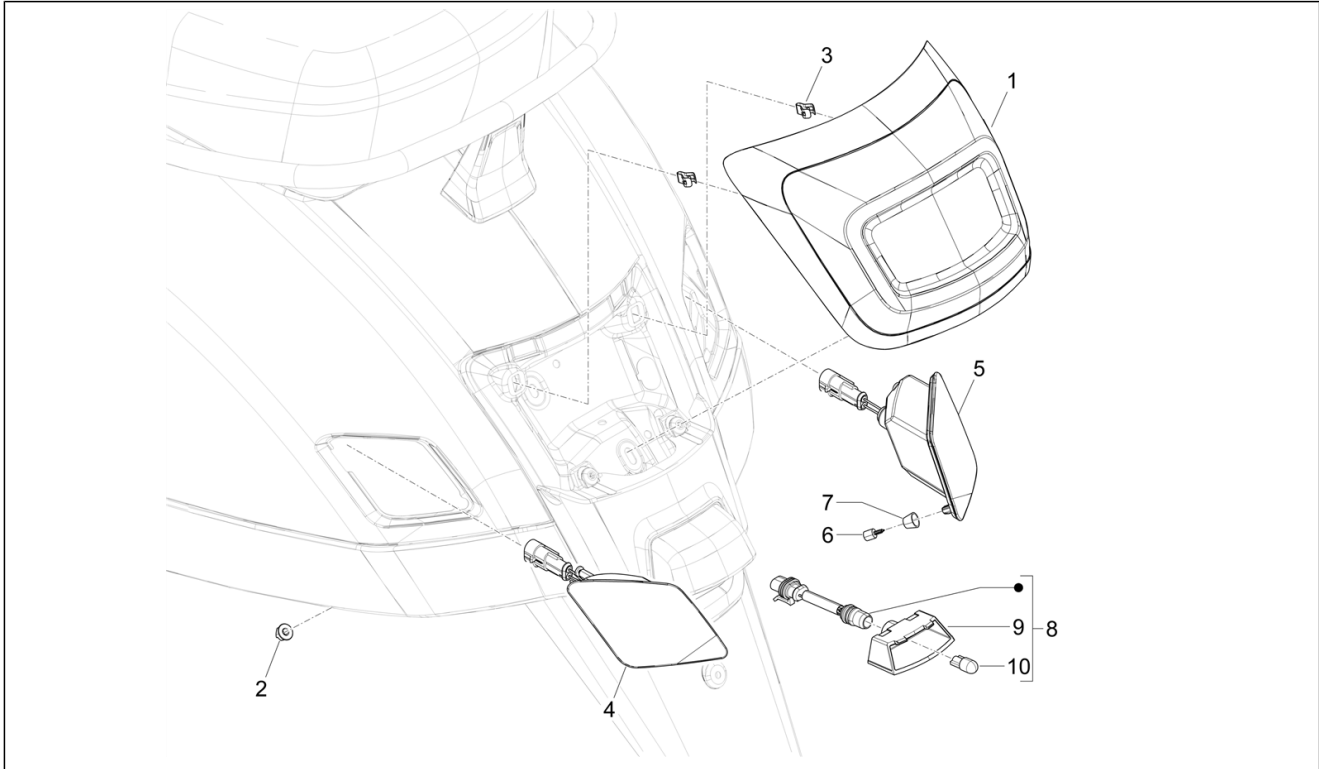

Group	Electrical system
Code	06.04
Description	Rear headlamps - Turn signal lamps
Service	1

Pos.	Code	Description	Qty	Variants
1	1D003888	Taillight	1	Colour:B04 - WHITE[B04] Model version:Super Version [Super] Country:USA Version[USA] Colour:Dragon Red 894[894] Model version:Super Version [Super] Country:USA Version[USA] Colour:Beige Q01[Q01] Model version:Classic Version[Classic] Country:Canada Version[CANADA] Colour:Lattementa green 350/A[350/A] Model version:Classic Version[Classic] Country:Canada Version[CANADA] Colour:Dragon Red 894[894] Model version:Super Version [Super] Country:Canada Version[CANADA] Colour:98/A - Black Competition[98/A] Model version:Classic Version[Classic] Country:Canada Version[CANADA] Colour:90 - Black[90] Model version:Super Version [Super] Country:Canada Version[CANADA] Colour:B04 - WHITE[B04] Model version:Super Version [Super] Country:Canada Version[CANADA] Colour:Beige Q01[Q01] Model version:Classic Version[Classic] Country:USA Version[USA] Colour:Lattementa green 350/A[350/A] Model version:Classic Version[Classic] Country:USA Version[USA] Colour:98/A - Black Competition[98/A] Model version:Classic Version[Classic] Country:USA Version[USA] Colour:B04 - WHITE[B04] Model version:Super Version [Super] Country:Canada Version[CANADA] Colour:Dragon Red 894[894] Model version:Super Version [Super]