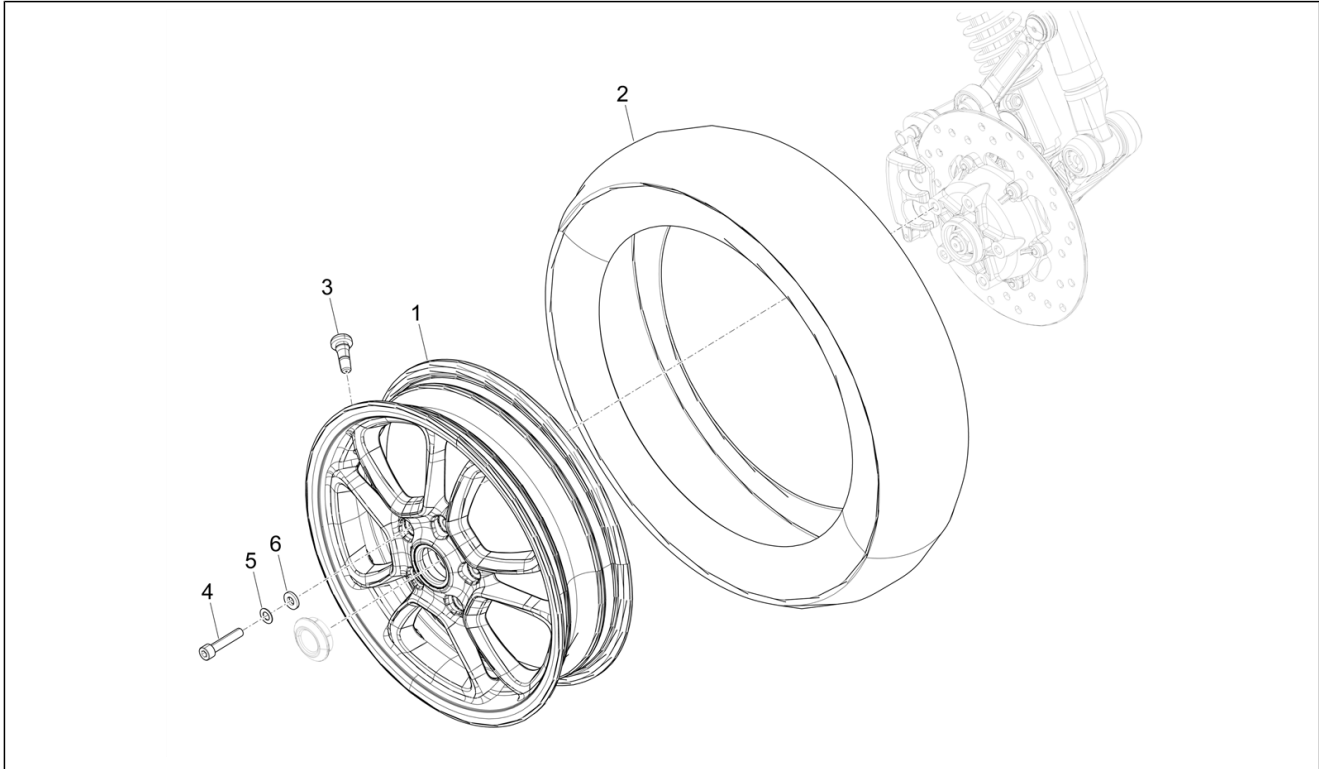

Group	Suspensions - Wheels
Code	04.11
Description	Front wheel
Service	1

Pos.	Code	Description	Qty	Variants
				Model version:Super Sport[SUPER SPORT] Country:USA Version[USA] Colour:Technical grey 707/C[707/C] Country:USA Version[USA] Colour:A11 - Orange Brick[A11] Model version:Super Sport[SUPER SPORT] Country:USA Version[USA] Colour:Green V03[V03] Model version:Super Sport[SUPER SPORT] Country:USA Version[USA] Colour:A11 - Orange Brick[A11] Model version:Super Sport[SUPER SPORT] Country:USA Version[USA] Colour:A11 - Orange Brick[A11] Model version:Super Sport[SUPER SPORT] Country:Canada Version[CANADA] Colour:Green V03[V03] Model version:Super Sport[SUPER SPORT] Country:USA Version[USA] Colour:Green V03[V03] Model version:Super Sport[SUPER SPORT] Country:Canada Version[CANADA] Colour:B04 - WHITE[B04] Model version:Super Sport[SUPER SPORT] Country:USA Version[USA] Colour:B04 - WHITE[B04] Model version:Super Sport[SUPER SPORT] Country:Canada Version[CANADA] Colour:Technical grey 707/C[707/C] Model version:Super Sport[SUPER SPORT] Country:USA Version[USA] Colour:Technical grey 707/C[707/C] Model version:Super Sport[SUPER SPORT] Country:Canada Version[CANADA] Colour:Matt Black 99/C[99/C] Model version:Super Sport[SUPER SPORT] Country:USA Version[USA] Colour:Matt Black 99/C[99/C]