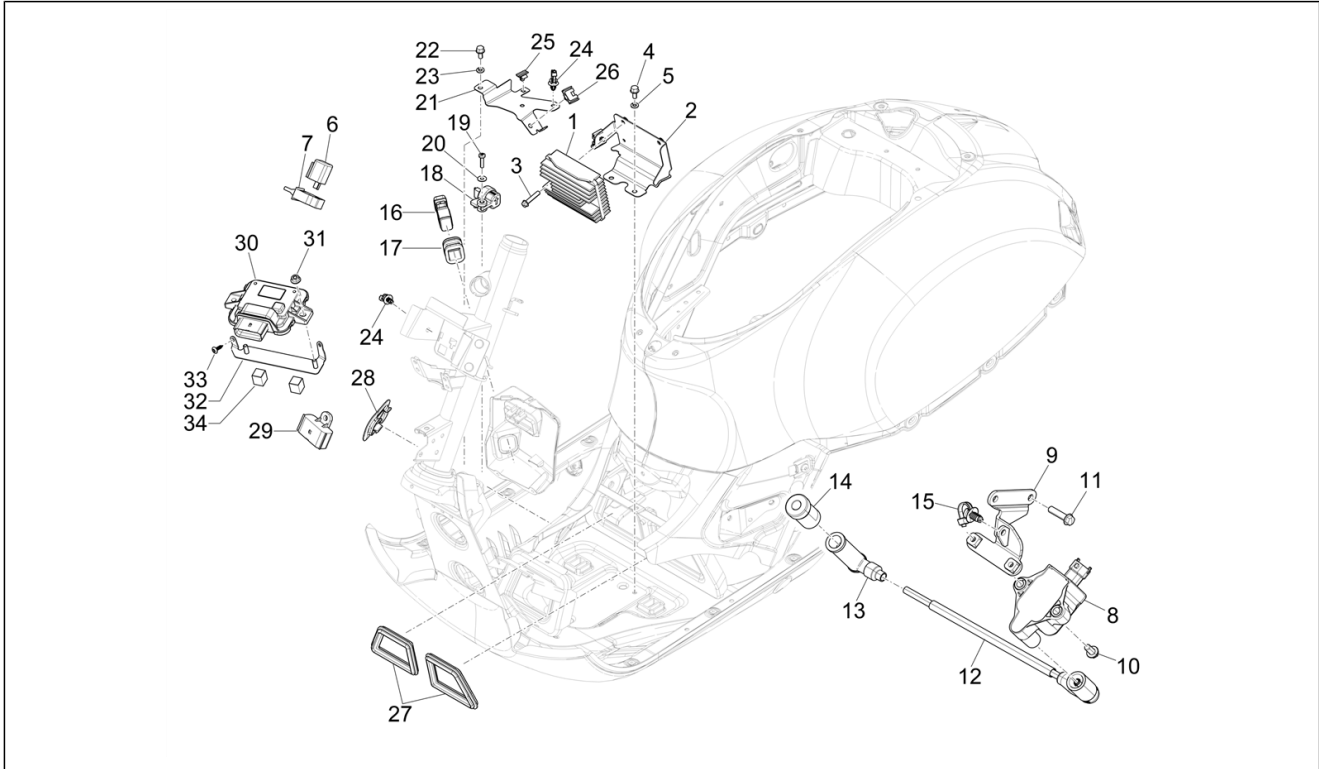

Group	Electrical system
Code	06.06
Description	Voltage Regulators - Electronic Control Units (ecu) - H.T. Coil
Service	1

Pos.	Code	Description	Qty	Variants
				Colour:90 - Black[90] Model version:Super Version [Super] Country:Canada Version[CANADA] Colour:B04 - WHITE[B04] Model version:Super Version [Super] Country:Canada Version[CANADA] Colour:Matte blue 288/A[288/A] Model version:Super Tech[Super Tech] Country:Canada Version[CANADA] Colour:G22 - Quartz gray[G22] Model version:Super Tech[Super Tech] Country:Canada Version[CANADA] Colour:G23 - Ice gray[G23] Model version:Super Tech[Super Tech] Country:Canada Version[CANADA] Colour:B04 - WHITE[B04] Model version:Super Sport[SUPER SPORT] Country:USA Version[USA] Colour:Technical grey 707/C[707/C] Country:USA Version[USA] Colour:A11 - Orange Brick[A11] Model version:Super Sport[SUPER SPORT] Country:USA Version[USA] Colour:Green V03[V03] Model version:Super Sport[SUPER SPORT] Country:USA Version[USA] Colour:A11 - Orange Brick[A11] Model version:Super Sport[SUPER SPORT] Country:USA Version[USA] Colour:A11 - Orange Brick[A11] Model version:Super Sport[SUPER SPORT] Country:Canada Version[CANADA] Colour:Green V03[V03] Model version:Super Sport[SUPER SPORT] Country:USA Version[USA] Colour:Green V03[V03] Model version:Super Sport[SUPER SPORT] Country:Canada Version[CANADA]