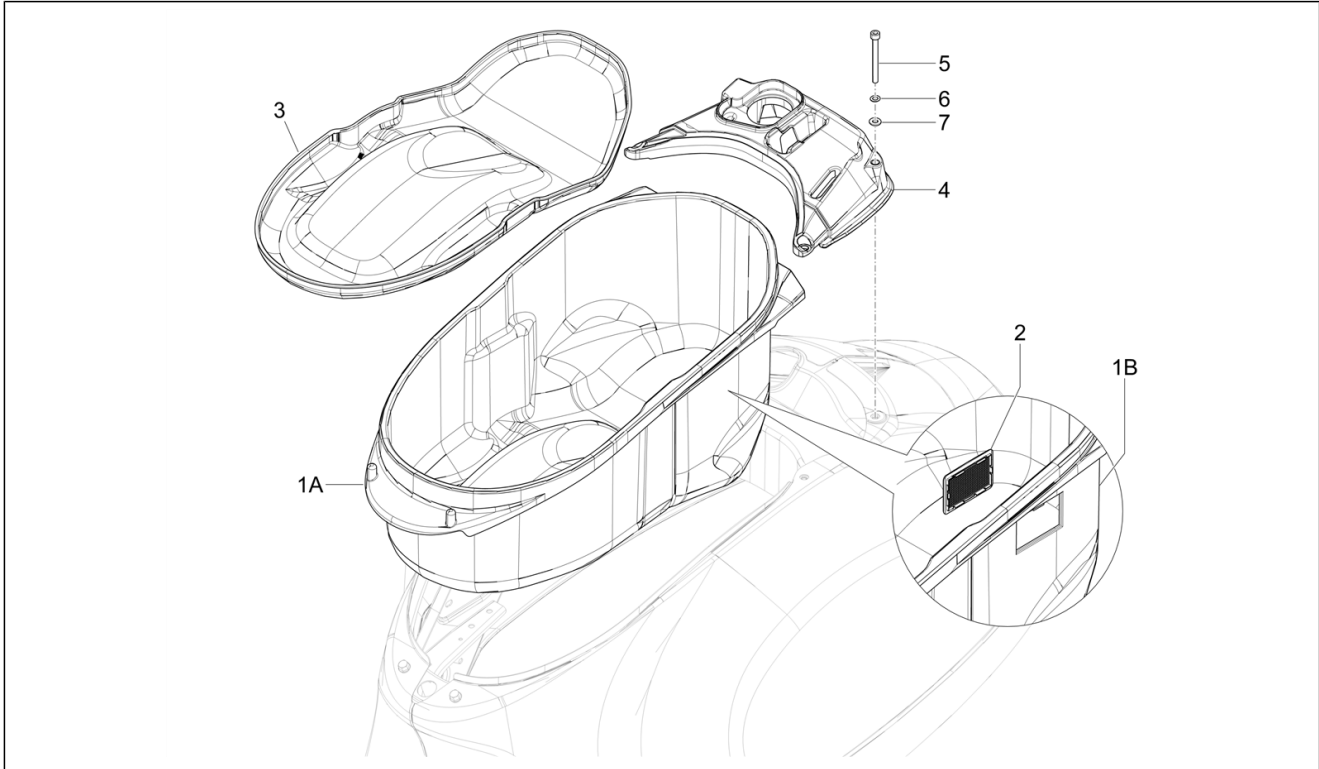

Group	Frame - Plastic parts - Coachwork
Code	02.34
Description	Helmet huosing - Undersaddle
Service	1

Pos.	Code	Description	Qty	Variants
7	013777	Washer 6.4x13x1.5	2