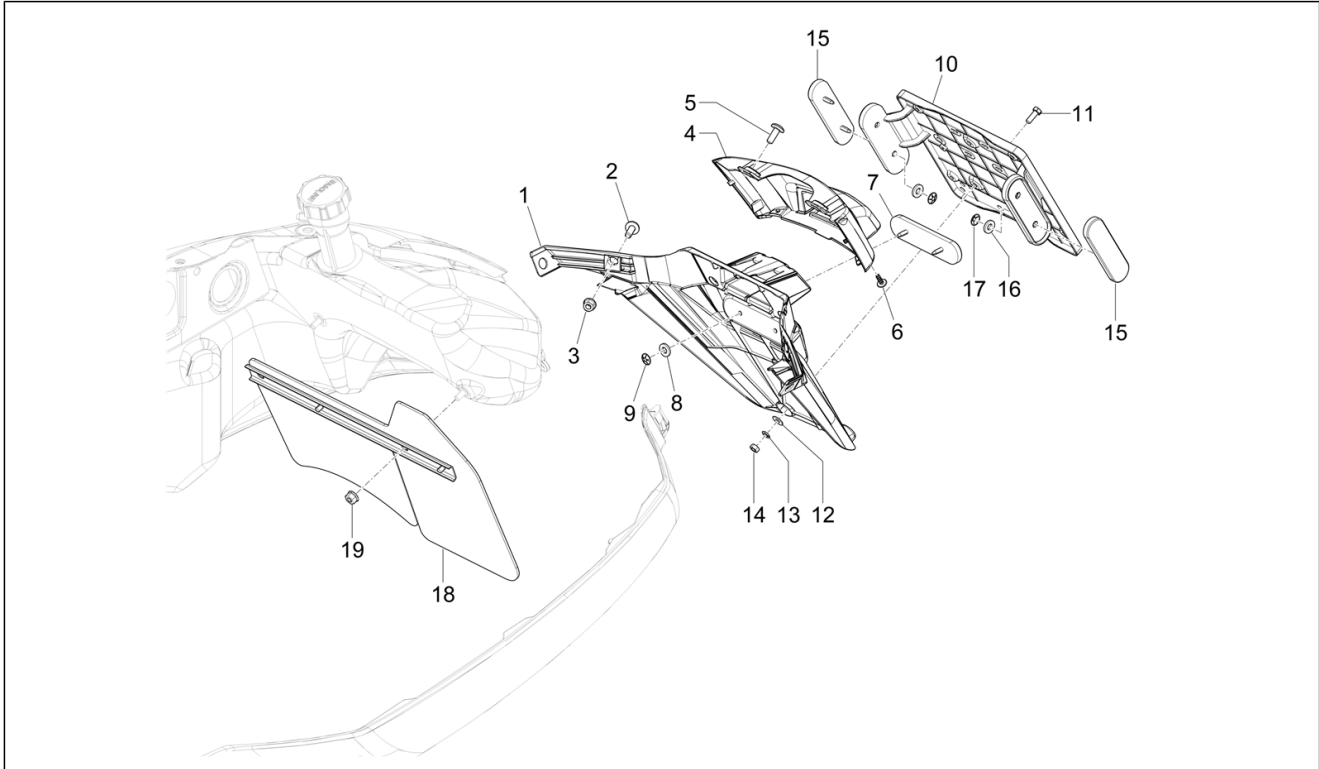

Group	Frame - Plastic parts - Coachwork
Code	02.37
Description	Rear cover - Splash guard
Service	1

Pos.	Code	Description	Qty	Variants
				Model version:Super Sport[SUPER SPORT] Country:Canada Version[CANADA] Colour:Green V03[V03] Model version:Super Sport[SUPER SPORT] Country:USA Version[USA] Colour:Green V03[V03] Model version:Super Sport[SUPER SPORT] Country:USA Version[USA] Colour:Green V03[V03] Model version:Super Sport[SUPER SPORT] Country:Canada Version[CANADA]
4	1B009635	Raw license plate light small cover	1	
5	CM179301	Torx head cylinder head screw M6x16	2	
6	CM178601	Self tapping screw D4.2x16	2	
7	5A000498	Rear retroreflector	1	
8	479882	Spacer	2	
9	181351	Spring plate	2	
10	582691	License plate	1	
11	015996	Cross head cylinder head screw M4x12	3	
12	013763	Flat washer 4,2x12x1	3	
13	016404	Spring washer 4,2x7,6x0,9	3	
14	020104	Nut M4	3	
15	58233R5	Reflector	2	
16	479882	Spacer	4	
17	181351	Spring plate	4	
18	620236	Splash guard	1	
19	288245	Self locking nut M6	2