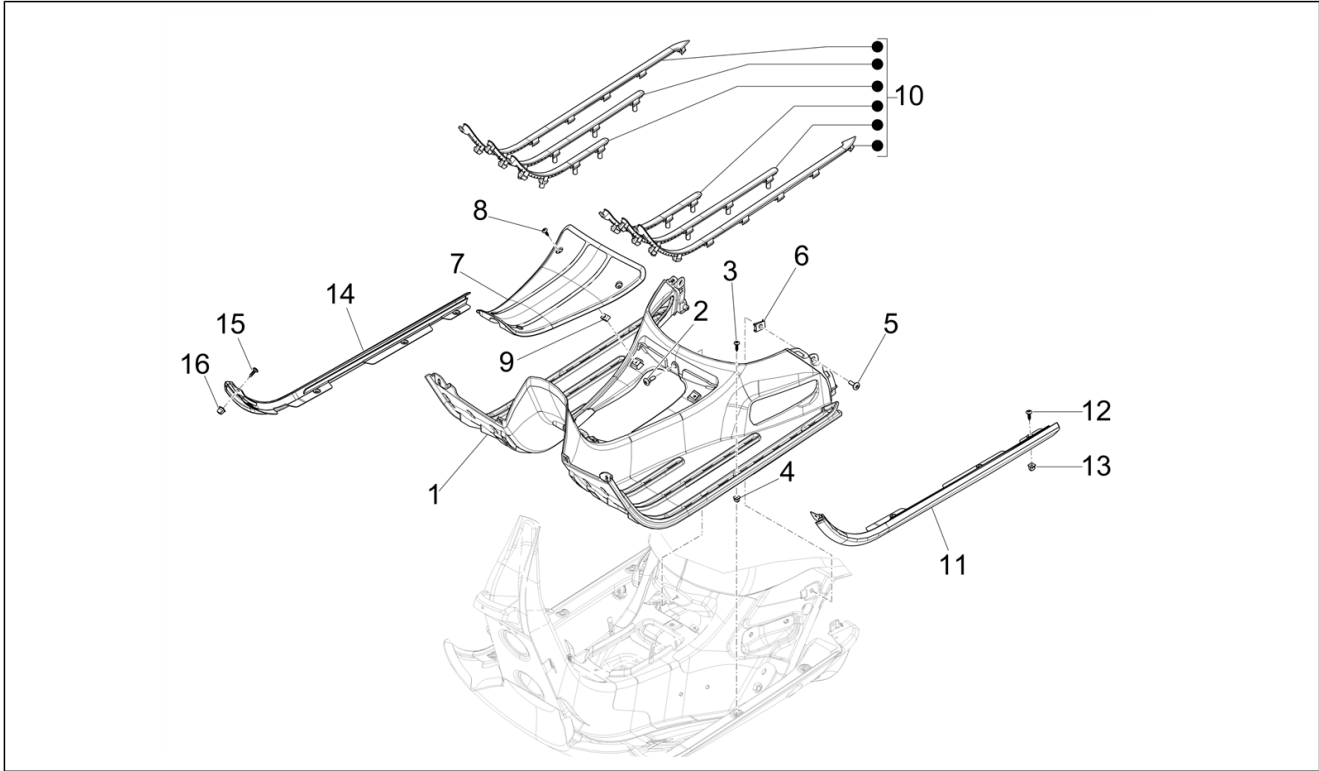

Group	Frame - Plastic parts - Coachwork
Code	02.31
Description	Central cover - Footrests
Service	1

Pos.	Code	Description	Qty	Variants
				Country:USA Version[USA] Colour:Matt Black 99/C[99/C] Model version:Super Sport[SUPER SPORT] Country:Canada Version[CANADA] Colour:Matt Black 99/C[99/C] Model version:Super Sport[SUPER SPORT] Country:USA Version[USA]
11	1B009646000K1	Left part footpeg	1	Colour:B04 - WHITE[B04] Model version:Super Version [Super] Country:USA Version[USA] Colour:Dragon Red 894[894] Model version:Super Version [Super] Country:USA Version[USA] Colour:Beige Q01[Q01] Model version:Classic Version[Classic] Country:Canada Version[CANADA] Colour:Lattementa green 350/A[350/A] Model version:Classic Version[Classic] Country:Canada Version[CANADA] Colour:Dragon Red 894[894] Model version:Super Version [Super] Country:Canada Version[CANADA] Colour:98/A - Black Competition[98/A] Model version:Classic Version[Classic] Country:Canada Version[CANADA] Colour:90 - Black[90] Model version:Super Version [Super] Country:Canada Version[CANADA] Colour:B04 - WHITE[B04] Model version:Super Version [Super] Country:Canada Version[CANADA] Colour:Beige Q01[Q01] Model version:Classic Version[Classic] Country:USA Version[USA] Colour:Lattementa green 350/A[350/A] Model version:Classic Version[Classic] Country:USA Version[USA]