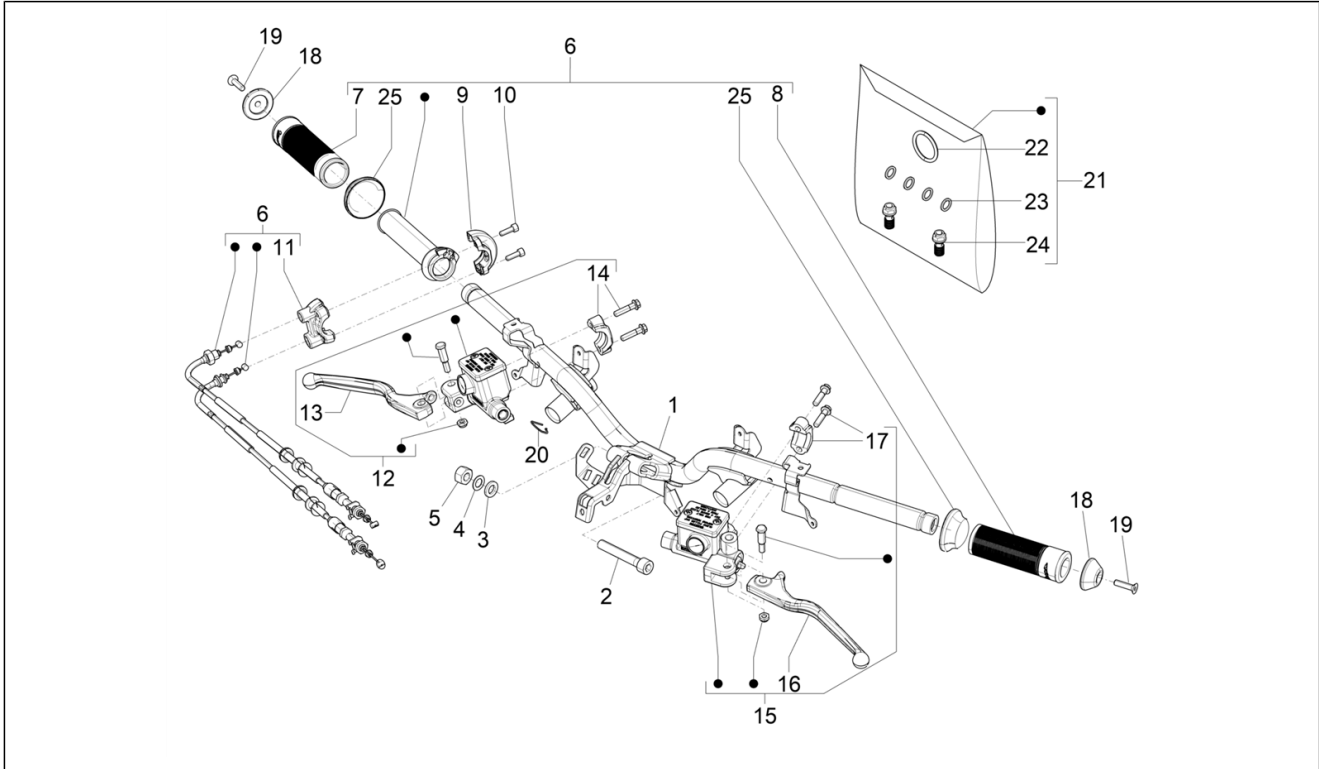

Group	Handlebars/Steering
Code	03.06
Description	Handlebars - Master cil.
Service	1

Pos.	Code	Description	Qty	Variants
				Colour:Green V03[V03] Model version:Super Sport[SUPER SPORT] Country:Canada Version[CANADA] Colour:B04 - WHITE[B04] Model version:Super Sport[SUPER SPORT] Country:USA Version[USA] Colour:B04 - WHITE[B04] Model version:Super Sport[SUPER SPORT] Country:Canada Version[CANADA] Colour:Technical grey 707/C[707/C] Model version:Super Sport[SUPER SPORT] Country:USA Version[USA] Colour:Technical grey 707/C[707/C] Model version:Super Sport[SUPER SPORT] Country:Canada Version[CANADA] Colour:Matt Black 99/C[99/C] Model version:Super Sport[SUPER SPORT] Country:USA Version[USA] Colour:Matt Black 99/C[99/C] Model version:Super Sport[SUPER SPORT] Country:Canada Version[CANADA] Colour:B04 - WHITE[B04] Model version:Super Version [Super] Country:USA Version[USA] Colour:90 - Black[90] Model version:Super Version [Super] Country:USA Version[USA] Colour:Dragon Red 894[894] Model version:Super Version [Super] Country:Canada Version[CANADA] Colour:G22 - Quartz gray[G22] Model version:Super Tech[Super Tech] Country:USA Version[USA] Colour:G22 - Quartz gray[G22] Model version:Super Tech[Super Tech] Country:Canada Version[CANADA] Colour:G23 - Ice gray[G23] Model version:Super Tech[Super Tech]