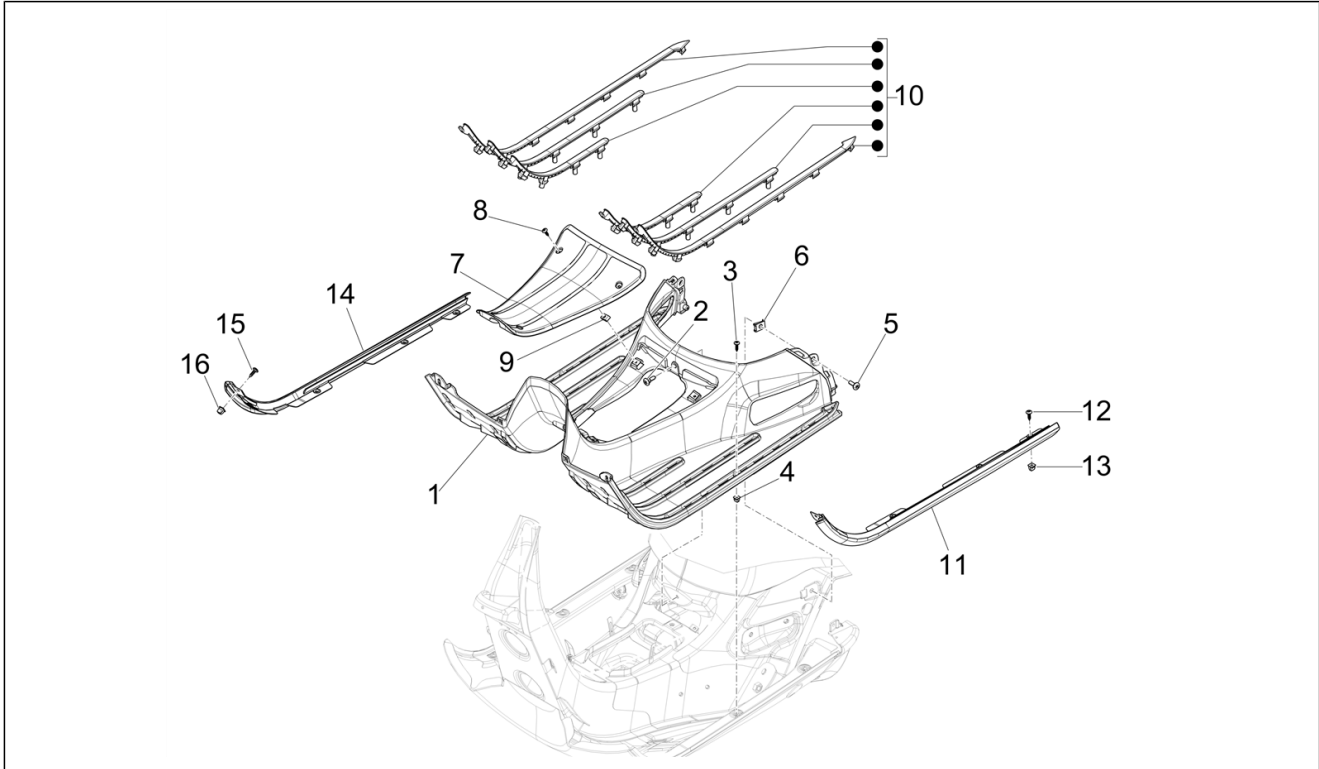

Group	Frame - Plastic parts - Coachwork
Code	02.31
Description	Central cover - Footrests
Service	1

Pos.	Code	Description	Qty	Variants
10	1B010631000G30	Kit strips, footboard	1	Colour:Beige Q01[Q01] Model version:Classic Version[Classic] Country:Canada Version[CANADA] Colour:Lattementa green 350/A[350/A] Model version:Classic Version[Classic] Country:Canada Version[CANADA] Colour:98/A - Black Competition[98/A] Model version:Classic Version[Classic] Country:Canada Version[CANADA] Colour:Beige Q01[Q01] Model version:Classic Version[Classic] Country:USA Version[USA] Colour:Lattementa green 350/A[350/A] Model version:Classic Version[Classic] Country:USA Version[USA] Colour:98/A - Black Competition[98/A] Model version:Classic Version[Classic] Country:USA Version[USA] Colour:Lattementa green 350/A[350/A] Model version:Classic Version[Classic] Country:USA Version[USA] Colour:98/A - Black Competition[98/A] Model version:Classic Version[Classic] Country:USA Version[USA] Colour:Beige Q01[Q01] Model version:Classic Version[Classic] Country:USA Version[USA]
11	1B009646000G24	Left part footpeg	1	Colour:Matte blue 288/A[288/A] Model version:Super Tech[Super Tech] Country:USA Version[USA] Colour:G22 - Quartz gray[G22] Model version:Super Tech[Super Tech] Country:USA Version[USA] Colour:G23 - Ice gray[G23] Model version:Super Tech[Super Tech] Country:USA Version[USA] Colour:Matte blue 288/A[288/A]