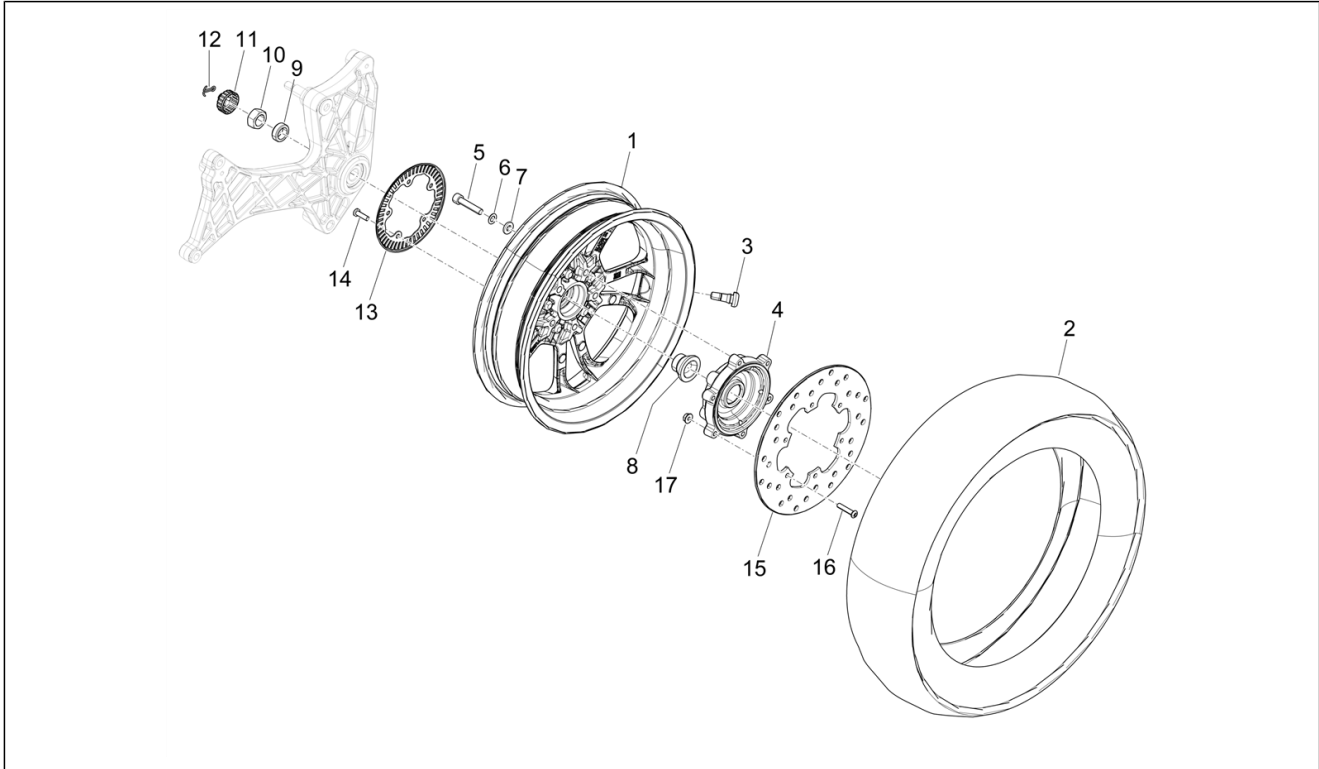

Group	Suspensions - Wheels
Code	04.12
Description	Rear wheel
Service	1

Pos.	Code	Description	Qty	Variants
1	1C007023R00G25	Rear wheel 3.00 x 12"	1	Colour:Beige Q01[Q01] Model version:Classic Version[Classic] Country:Canada Version[CANADA] Colour:Lattementa green 350/A[350/A] Model version:Classic Version[Classic] Country:Canada Version[CANADA] Colour:98/A - Black Competition[98/A] Model version:Classic Version[Classic] Country:Canada Version[CANADA] Colour:Beige Q01[Q01] Model version:Classic Version[Classic] Country:USA Version[USA] Colour:Lattementa green 350/A[350/A] Model version:Classic Version[Classic] Country:USA Version[USA] Colour:98/A - Black Competition[98/A] Model version:Classic Version[Classic] Country:USA Version[USA] Colour:Lattementa green 350/A[350/A] Model version:Classic Version[Classic] Country:USA Version[USA] Colour:98/A - Black Competition[98/A] Model version:Classic Version[Classic] Country:USA Version[USA] Colour:Beige Q01[Q01] Model version:Classic Version[Classic] Country:USA Version[USA]
1	1C007023R00N13	Rear wheel 3.00 x 12"	1	Colour:A11 - Orange Brick[A11] Model version:Super Sport[SUPER SPORT] Country:Canada Version[CANADA] Colour:B04 - WHITE[B04] Model version:Super Sport[SUPER SPORT] Country:Canada Version[CANADA] Colour:Technical grey 707/C[707/C] Model version:Super Sport[SUPER SPORT] Country:Canada Version[CANADA] Colour:Matt Black 99/C[99/C]