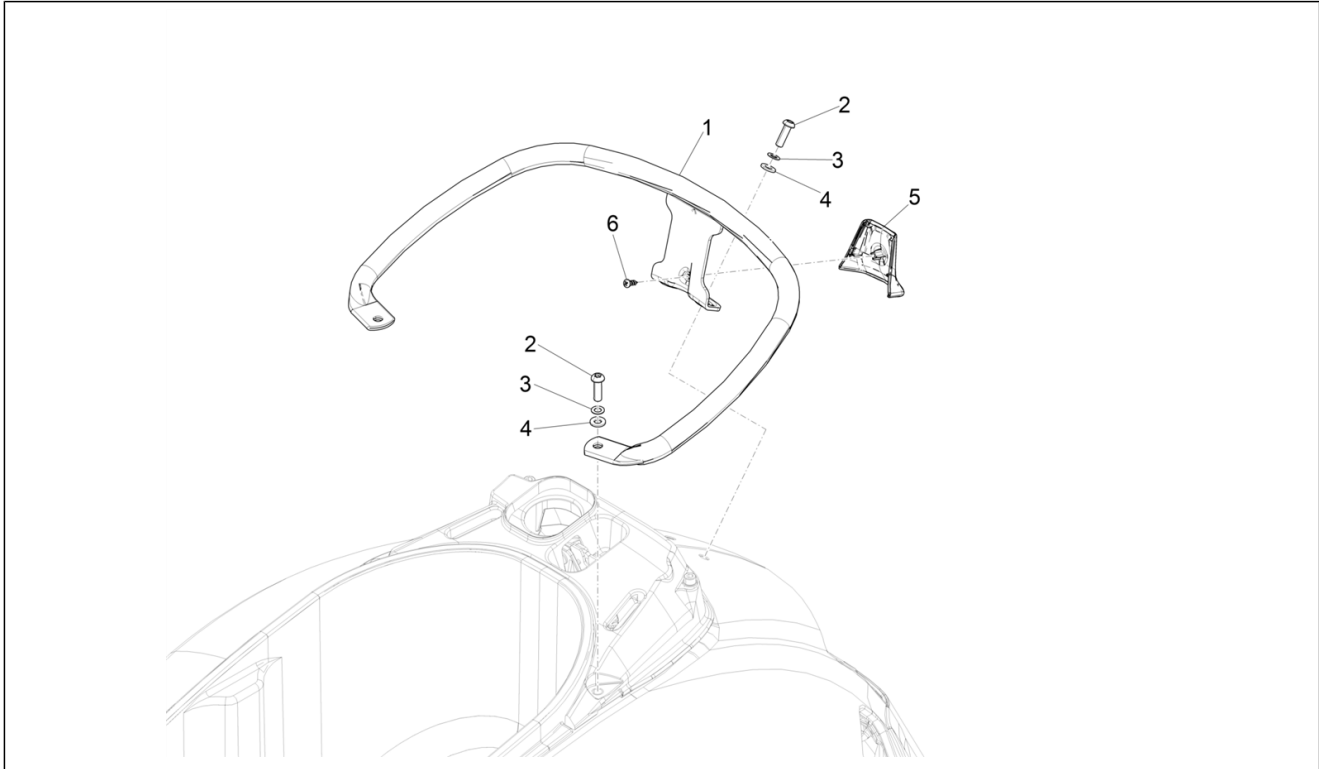

Group	Frame - Plastic parts - Coachwork
Code	02.44
Description	Rear luggage rack
Service	1

Pos.	Code	Description	Qty	Variants
				Country:Canada Version[CANADA] Colour:Matt Black 99/C[99/C] Model version:Super Sport[SUPER SPORT] Country:Canada Version[CANADA] Colour:Green V03[V03] Model version:Super Sport[SUPER SPORT] Country:Canada Version[CANADA] Colour:B04 - WHITE[B04] Model version:Super Sport[SUPER SPORT] Country:USA Version[USA] Colour:Technical grey 707/C[707/C] Country:USA Version[USA] Colour:A11 - Orange Brick[A11] Model version:Super Sport[SUPER SPORT] Country:USA Version[USA] Colour:Green V03[V03] Model version:Super Sport[SUPER SPORT] Country:USA Version[USA] Colour:A11 - Orange Brick[A11] Model version:Super Sport[SUPER SPORT] Country:USA Version[USA] Colour:A11 - Orange Brick[A11] Model version:Super Sport[SUPER SPORT] Country:Canada Version[CANADA] Colour:Green V03[V03] Model version:Super Sport[SUPER SPORT] Country:USA Version[USA] Colour:Green V03[V03] Model version:Super Sport[SUPER SPORT] Country:Canada Version[CANADA] Colour:B04 - WHITE[B04] Model version:Super Sport[SUPER SPORT] Country:USA Version[USA] Colour:B04 - WHITE[B04] Model version:Super Sport[SUPER SPORT] Country:Canada Version[CANADA] Colour:Technical grey 707/C[707/C] Model version:Super Sport[SUPER SPORT]