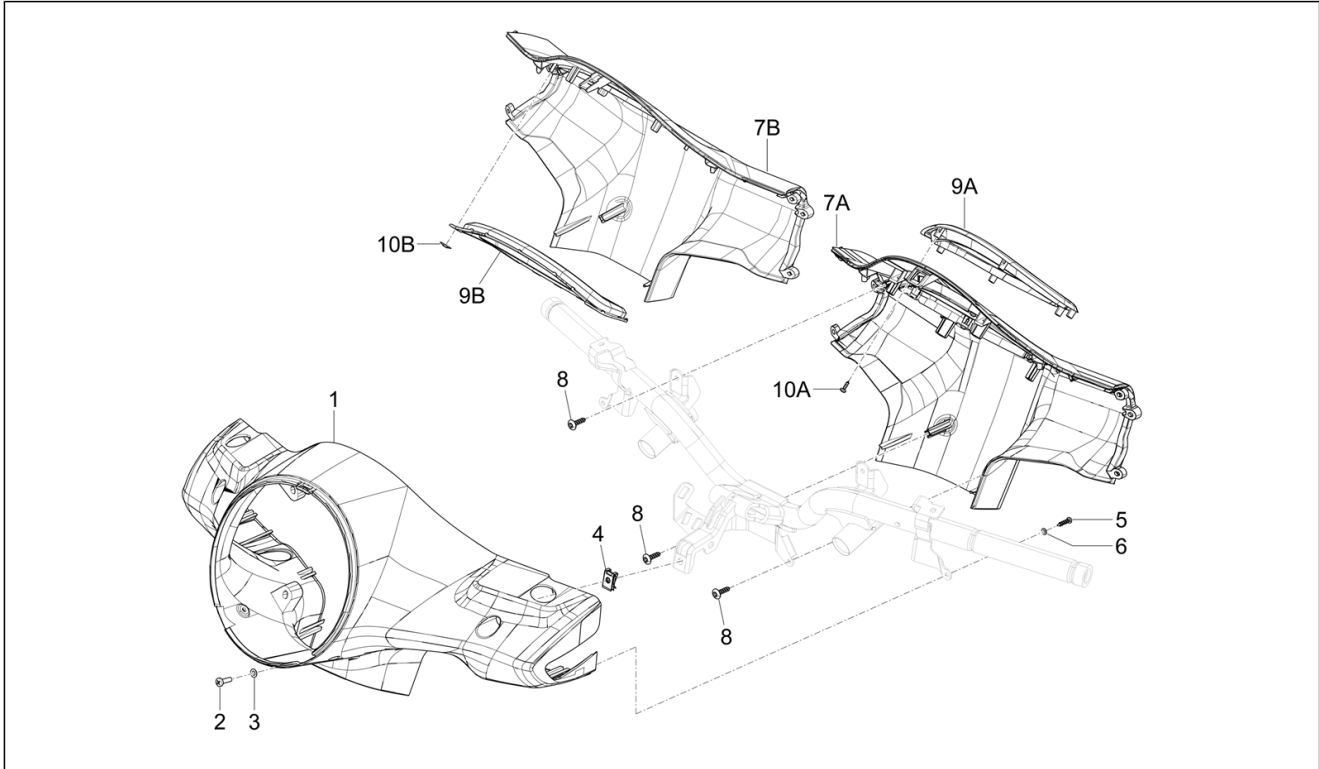

Group	Handlebars/Steering
Code	03.01
Description	Handlebars coverages
Service	1

Pos.	Code	Description	Qty	Variants
				Colour:Green V03[V03] Model version:Super Sport[SUPER SPORT] Country:Canada Version[CANADA] Colour:B04 - WHITE[B04] Model version:Super Sport[SUPER SPORT] Country:USA Version[USA] Colour:B04 - WHITE[B04] Model version:Super Sport[SUPER SPORT] Country:Canada Version[CANADA] Colour:Technical grey 707/C[707/C] Model version:Super Sport[SUPER SPORT] Country:USA Version[USA] Colour:Technical grey 707/C[707/C] Model version:Super Sport[SUPER SPORT] Country:Canada Version[CANADA] Colour:Matt Black 99/C[99/C] Model version:Super Sport[SUPER SPORT] Country:USA Version[USA] Colour:Matt Black 99/C[99/C] Model version:Super Sport[SUPER SPORT] Country:Canada Version[CANADA] Colour:Lattementa green 350/A[350/A] Model version:Classic Version[Classic] Country:USA Version[USA] Colour:98/A - Black Competition[98/A] Model version:Classic Version[Classic] Country:USA Version[USA] Colour:B04 - WHITE[B04] Model version:Super Version [Super] Country:USA Version[USA] Colour:90 - Black[90] Model version:Super Version [Super] Country:USA Version[USA] Colour:Dragon Red 894[894] Model version:Super Version [Super] Country:Canada Version[CANADA] Colour:Matt Black 99/C[99/C] Model version:Super Sport[SUPER SPORT]