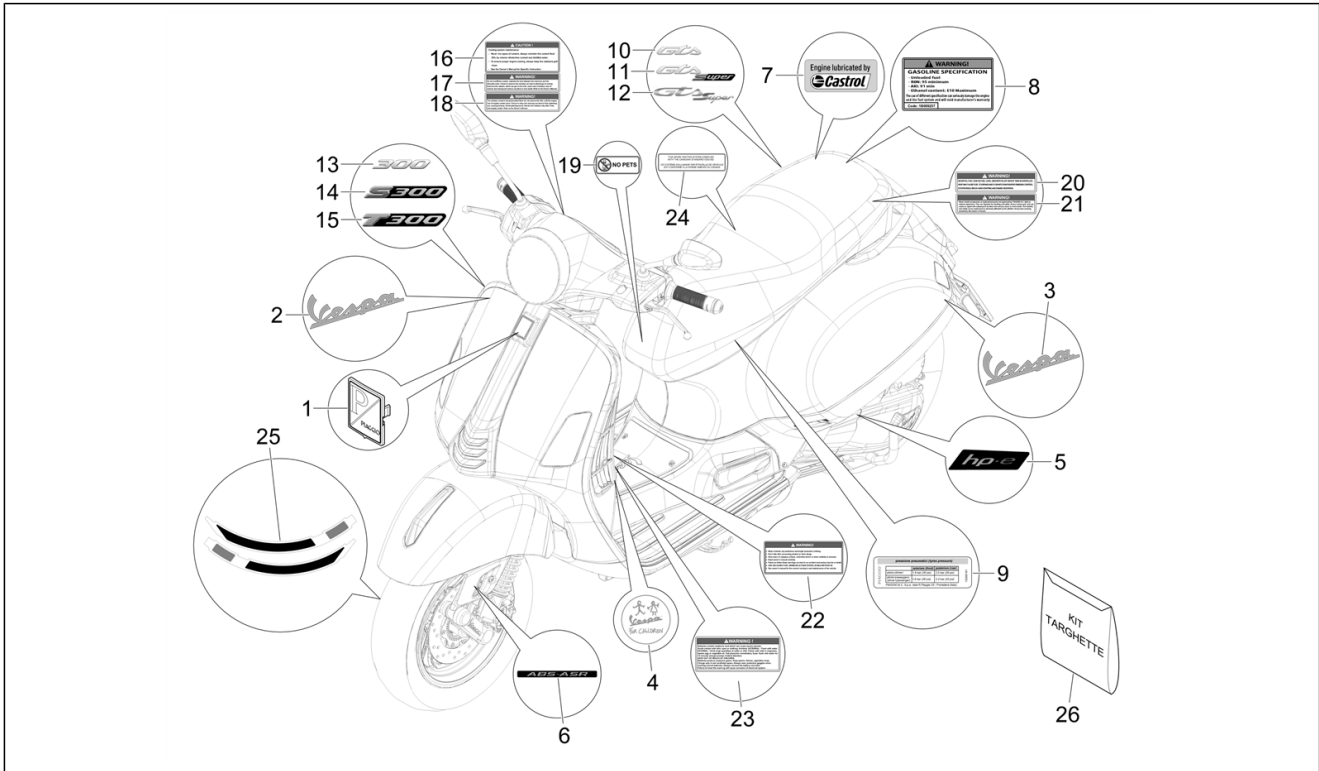

Group	Frame - Plastic parts - Coachwork
Code	02.38
Description	Plates - Emblems
Service	1

Pos.	Code	Description	Qty	Variants
				Model version:Super Sport[SUPER SPORT] Country:Canada Version[CANADA] Colour:Beige Q01[Q01] Model version:Classic Version[Classic] Country:Canada Version[CANADA] Colour:Lattementa green 350/A[350/A] Model version:Classic Version[Classic] Country:Canada Version[CANADA] Colour:Dragon Red 894[894] Model version:Super Version [Super] Country:Canada Version[CANADA] Colour:98/A - Black Competition[98/A] Model version:Classic Version[Classic] Country:Canada Version[CANADA] Colour:90 - Black[90] Model version:Super Version [Super] Country:Canada Version[CANADA] Colour:B04 - WHITE[B04] Model version:Super Version [Super] Country:Canada Version[CANADA] Colour:Matte blue 288/A[288/A] Model version:Super Tech[Super Tech] Country:Canada Version[CANADA] Colour:G22 - Quartz gray[G22] Model version:Super Tech[Super Tech] Country:Canada Version[CANADA] Colour:G23 - Ice gray[G23] Model version:Super Tech[Super Tech] Country:Canada Version[CANADA] Colour:B04 - WHITE[B04] Model version:Super Version [Super] Country:Canada Version[CANADA] Colour:A11 - Orange Brick[A11] Model version:Super Sport[SUPER SPORT] Country:Canada Version[CANADA] Colour:Green V03[V03] Model version:Super Sport[SUPER SPORT] Country:Canada Version[CANADA]