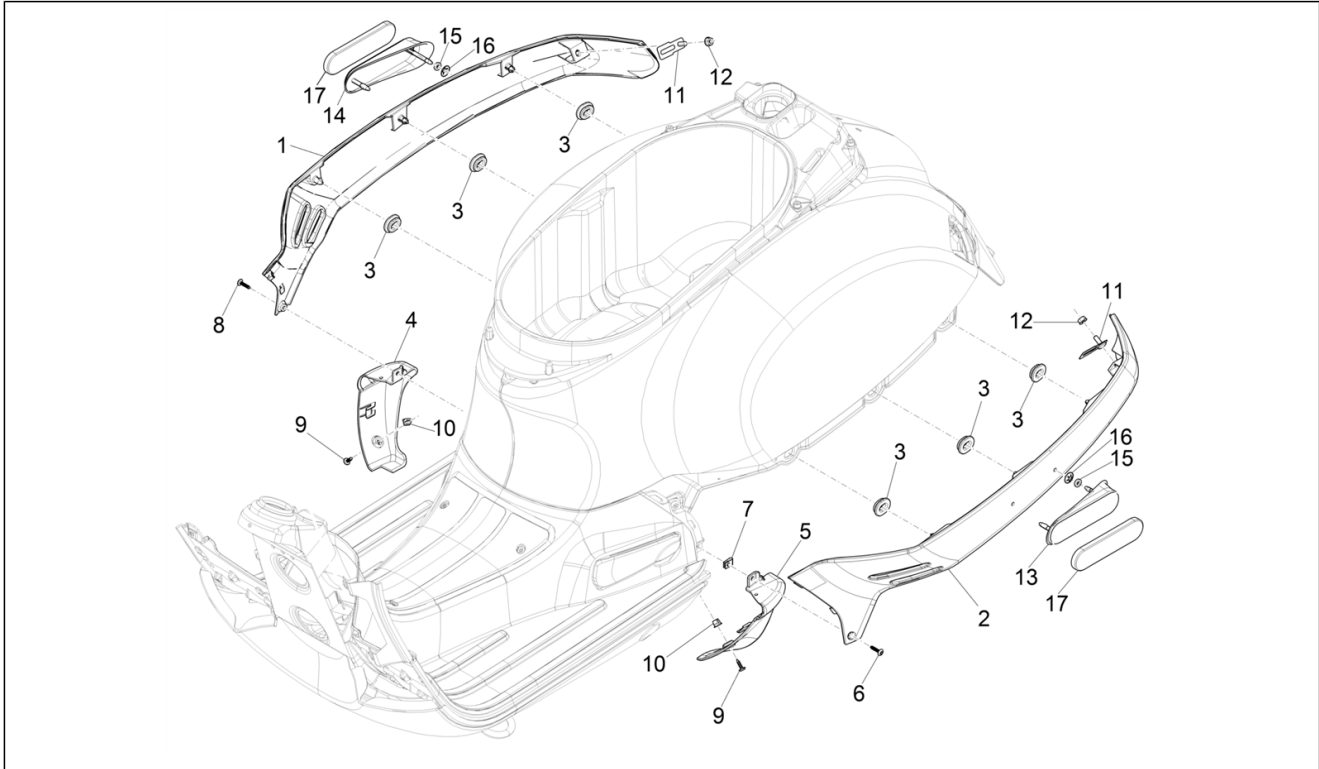

Group	Frame - Plastic parts - Coachwork
Code	02.32
Description	Side cover - Spoiler
Service	1

Pos.	Code	Description	Qty	Variants
				Country:USA Version[USA] Colour:Green V03[V03] Model version:Super Sport[SUPER SPORT] Country:USA Version[USA] Colour:Green V03[V03] Model version:Super Sport[SUPER SPORT] Country:Canada Version[CANADA]
1	1B009633	Right side cover raw (unpainted)	1	
2	1B009632000DY	Left side cover	1	Colour:Matte blue 288/A[288/A] Model version:Super Tech[Super Tech] Country:USA Version[USA] Colour:Matte blue 288/A[288/A] Model version:Super Tech[Super Tech] Country:Canada Version[CANADA] Colour:Matte blue 288/A[288/A] Model version:Super Tech[Super Tech] Country:Canada Version[CANADA]
2	1B009632000G23	Left side cover	1	Colour:G23 - Ice gray[G23] Model version:Super Tech[Super Tech] Country:USA Version[USA] Colour:G23 - Ice gray[G23] Model version:Super Tech[Super Tech] Country:Canada Version[CANADA] Colour:G23 - Ice gray[G23] Model version:Super Tech[Super Tech] Country:Canada Version[CANADA] Colour:G23 - Ice gray[G23] Model version:Super Tech[Super Tech] Country:USA Version[USA]
2	1B009632000G22	Left side cover	1	Colour:G22 - Quartz gray[G22] Model version:Super Tech[Super Tech] Country:USA Version[USA] Colour:G22 - Quartz gray[G22] Model version:Super Tech[Super Tech] Country:Canada Version[CANADA] Colour:G22 - Quartz gray[G22]