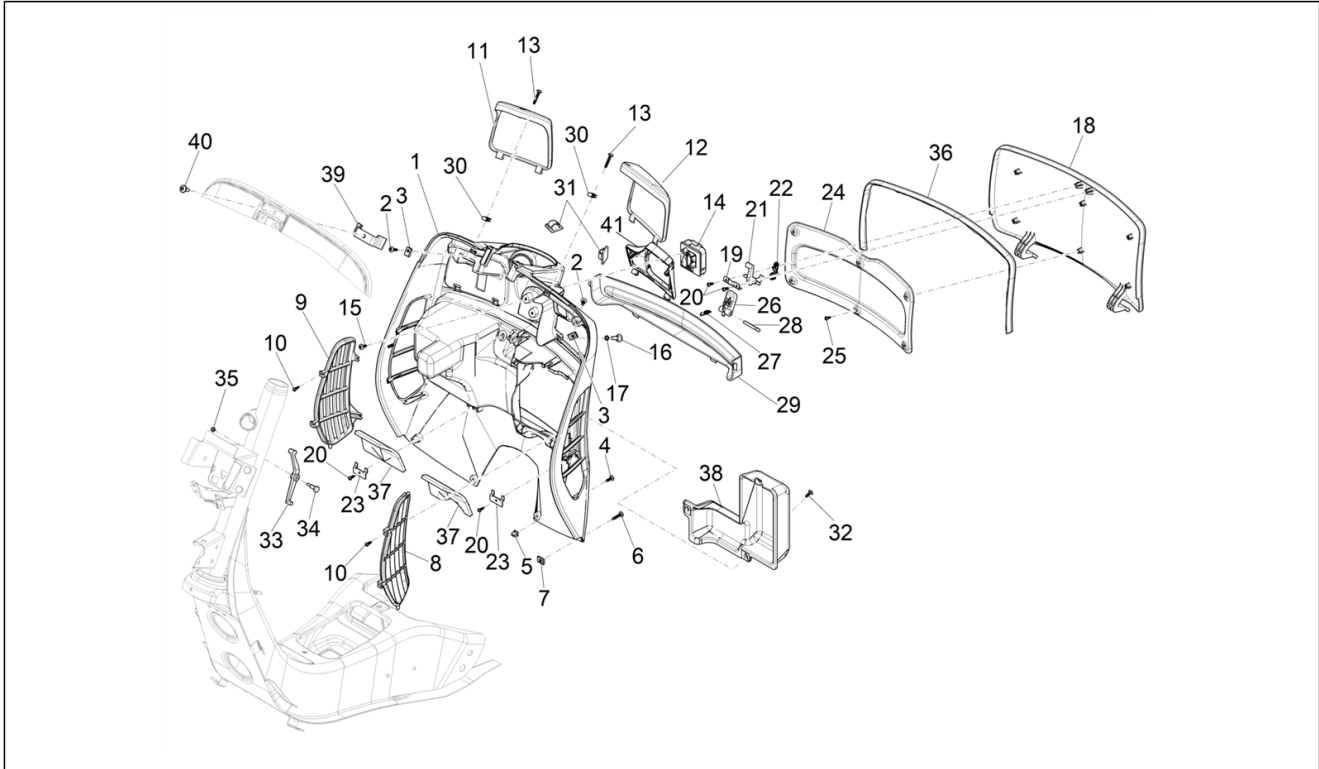

Group	Frame - Plastic parts - Coachwork
Code	02.30
Description	Front glove-box - Knee-guard panel
Service	1

Pos.	Code	Description	Qty	Variants
				Country:USA Version[USA] Colour:Green V03[V03] Model version:Super Sport[SUPER SPORT] Country:USA Version[USA] Colour:Green V03[V03] Model version:Super Sport[SUPER SPORT] Country:Canada Version[CANADA]
1	1B009609	Unfinished front top box	1	
2	CM178604	TORX head self-tapping screw	4	
3	CM017408	Plate	2	
4	CM178601	Self tapping screw D4.2x16	2	
5	157716	Expansion plug	2	
6	CM178610	Self-tapping screw	2	
7	CM017406	Spring plate	4	
8	1B009610	LH Net panel	1	
9	1B009611	RH Net panel	1	
10	268596	Self tapping screw 13x4	8	
11	1B0094360000C	Right flap	1	
12	1B0094350000C	Left flap	1	
13	CM178607	Self tapping screw	2	
14	1B009428	Bag holder hook	1	
15	259349	Cross head cylinder head screw M4,2x13	2	
16	CM179201	Torx head cylinder head screw M6x22	1	
17	641548	Washer 8,6x6,2x1	1	
18	57717500DY	Glove compartment door, painted	1	Colour:Matte blue 288/A[288/A] Model version:Super Tech[Super Tech] Country:USA Version[USA] Colour:Matte blue 288/A[288/A] Model version:Super Tech[Super Tech] Country:Canada Version[CANADA] Colour:Matte blue 288/A[288/A] Model version:Super Tech[Super Tech]