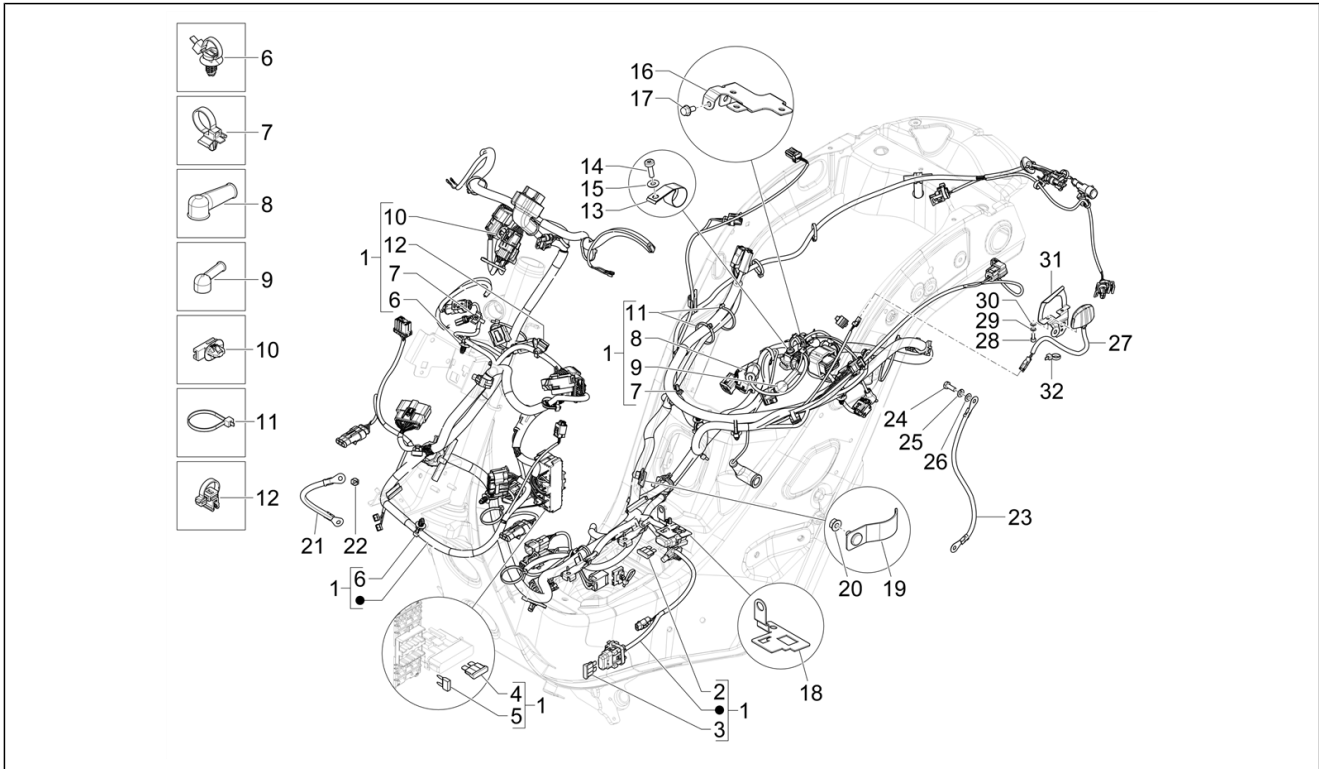

Group	Electrical system
Code	06.08
Description	Main cable harness
Service	1

Pos.	Code	Description	Qty	Variants
23	584843	Engine ground lead	1	
24	641204	Three-lobed hex head screw	1	
25	016406	Spring washer 6,4x11,8x1	1	
26	003056	Flat washer 6,4x12x1	1	
27	1D004451	Rear licence plate light	1	Colour:Matte blue 288/A[288/A] Model version:Super Tech[Super Tech] Country:USA Version[USA] Colour:G22 - Quartz gray[G22] Model version:Super Tech[Super Tech] Country:USA Version[USA] Colour:G23 - Ice gray[G23] Model version:Super Tech[Super Tech] Country:USA Version[USA] Colour:Matte blue 288/A[288/A] Model version:Super Tech[Super Tech] Country:Canada Version[CANADA] Colour:G22 - Quartz gray[G22] Model version:Super Tech[Super Tech] Country:Canada Version[CANADA] Colour:G23 - Ice gray[G23] Model version:Super Tech[Super Tech] Country:Canada Version[CANADA] Colour:G22 - Quartz gray[G22] Model version:Super Tech[Super Tech] Country:USA Version[USA] Colour:G22 - Quartz gray[G22] Model version:Super Tech[Super Tech] Country:Canada Version[CANADA] Colour:G23 - Ice gray[G23] Model version:Super Tech[Super Tech] Country:Canada Version[CANADA] Colour:G23 - Ice gray[G23] Model version:Super Tech[Super Tech] Country:USA Version[USA] Colour:Matte blue 288/A[288/A] Model version:Super Tech[Super Tech]