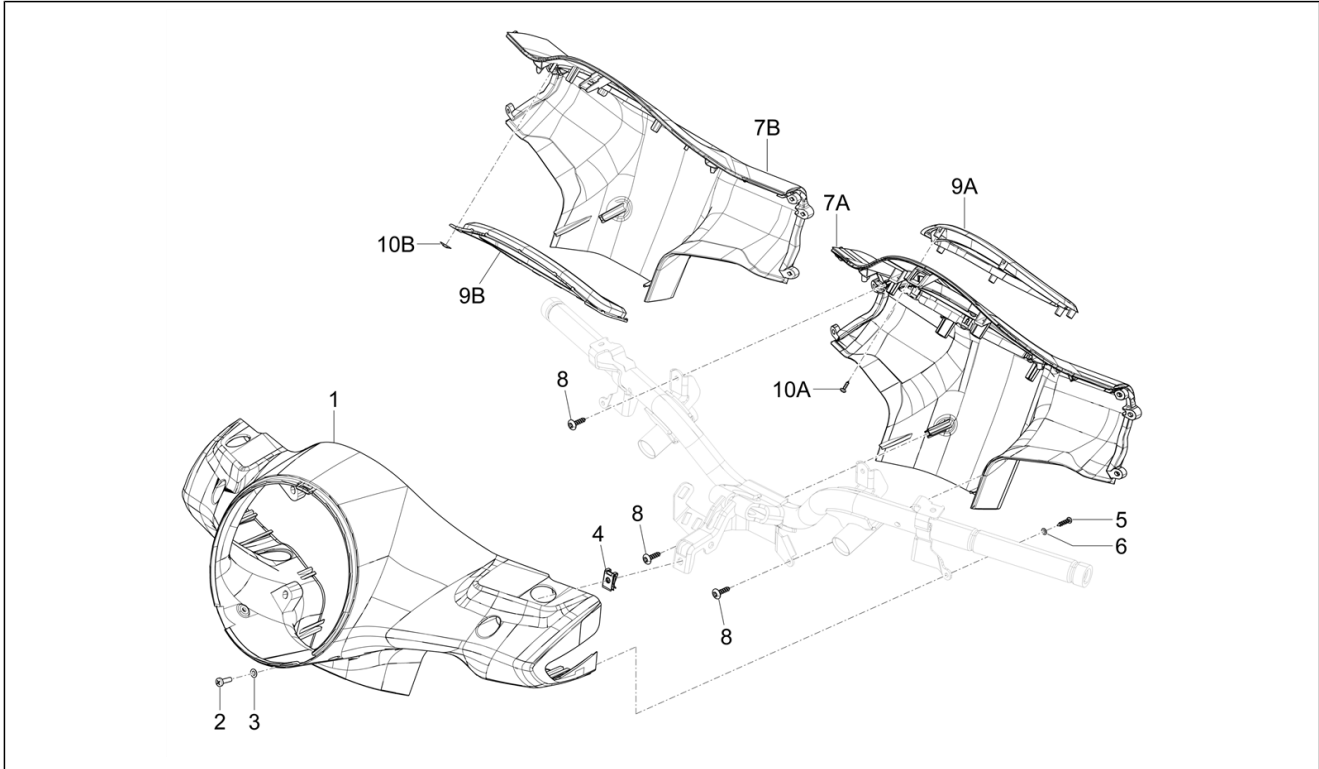

Group	Handlebars/Steering
Code	03.01
Description	Handlebars coverages
Service	1

Pos.	Code	Description	Qty	Variants
				Model version:Super Sport[SUPER SPORT] Country:USA Version[USA] Colour:A11 - Orange Brick[A11] Model version:Super Sport[SUPER SPORT] Country:Canada Version[CANADA]
7A	1B009641000B04	Rear handlebar cover	1	Colour:B04 - WHITE[B04] Model version:Super Version [Super] Country:Canada Version[CANADA] Colour:B04 - WHITE[B04] Model version:Super Sport[SUPER SPORT] Country:USA Version[USA] Colour:B04 - WHITE[B04] Model version:Super Sport[SUPER SPORT] Country:Canada Version[CANADA] Colour:B04 - WHITE[B04] Model version:Super Version [Super] Country:USA Version[USA]
7A	1B009641000HQ	Rear handlebar cover	1	Colour:Technical grey 707/C[707/C] Model version:Super Sport[SUPER SPORT] Country:USA Version[USA] Colour:Technical grey 707/C[707/C] Model version:Super Sport[SUPER SPORT] Country:Canada Version[CANADA]
7A	1B009641000NV	Rear handlebar cover	1	Colour:Matt Black 99/C[99/C] Model version:Super Sport[SUPER SPORT] Country:USA Version[USA] Colour:Matt Black 99/C[99/C] Model version:Super Sport[SUPER SPORT] Country:Canada Version[CANADA]
7A	1B009641000V03	Rear handlebar cover	1	Colour:Green V03[V03] Model version:Super Sport[SUPER SPORT] Country:USA Version[USA] Colour:Green V03[V03] Model version:Super Sport[SUPER SPORT] Country:Canada Version[CANADA]
7A	1B009641	Raw rear handlebar cover	1