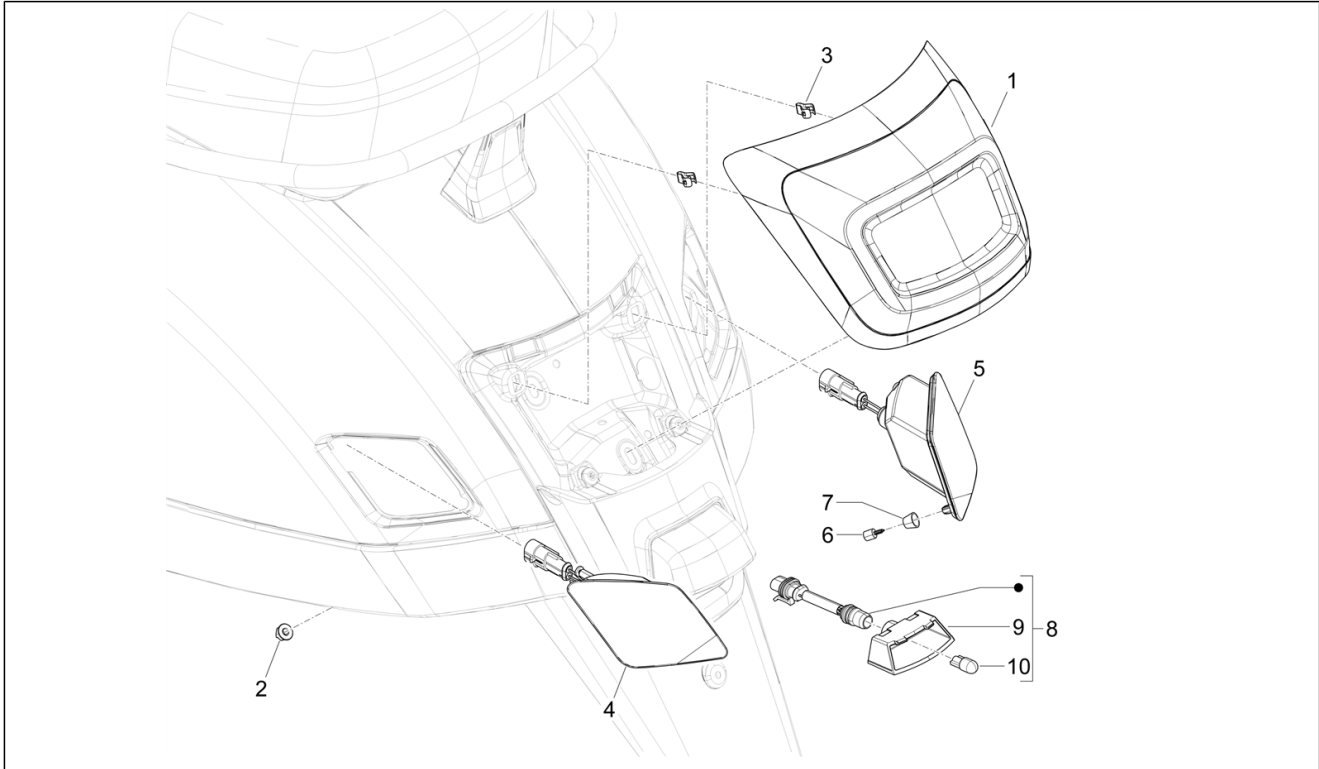

Group	Electrical system
Code	06.04
Description	Rear headlamps - Turn signal lamps
Service	1

Pos.	Code	Description	Qty	Variants
				Model version:Super Tech[Super Tech] Country:USA Version[USA] Colour:Matte blue 288/A[288/A] Model version:Super Tech[Super Tech] Country:Canada Version[CANADA]
2	241936	Self locking nut M6	1	
3	D9004468091	Gripper clip	2	
4	1D003887	Left rear turn indicator	1	
5	1D003886	Right rear turn indicator	1	
6	1B010290	Hexagon head screw	2	
7	192598	Cap	2	
8	1D000085	Complete license plate light	1	Colour:B04 - WHITE[B04] Model version:Super Version [Super] Country:USA Version[USA] Colour:Dragon Red 894[894] Model version:Super Version [Super] Country:USA Version[USA] Colour:A11 - Orange Brick[A11] Model version:Super Sport[SUPER SPORT] Country:Canada Version[CANADA] Colour:B04 - WHITE[B04] Model version:Super Sport[SUPER SPORT] Country:Canada Version[CANADA] Colour:Technical grey 707/C[707/C] Model version:Super Sport[SUPER SPORT] Country:Canada Version[CANADA] Colour:Matt Black 99/C[99/C] Model version:Super Sport[SUPER SPORT] Country:Canada Version[CANADA] Colour:Green V03[V03] Model version:Super Sport[SUPER SPORT] Country:Canada Version[CANADA] Colour:Beige Q01[Q01] Model version:Classic Version[Classic] Country:Canada Version[CANADA]