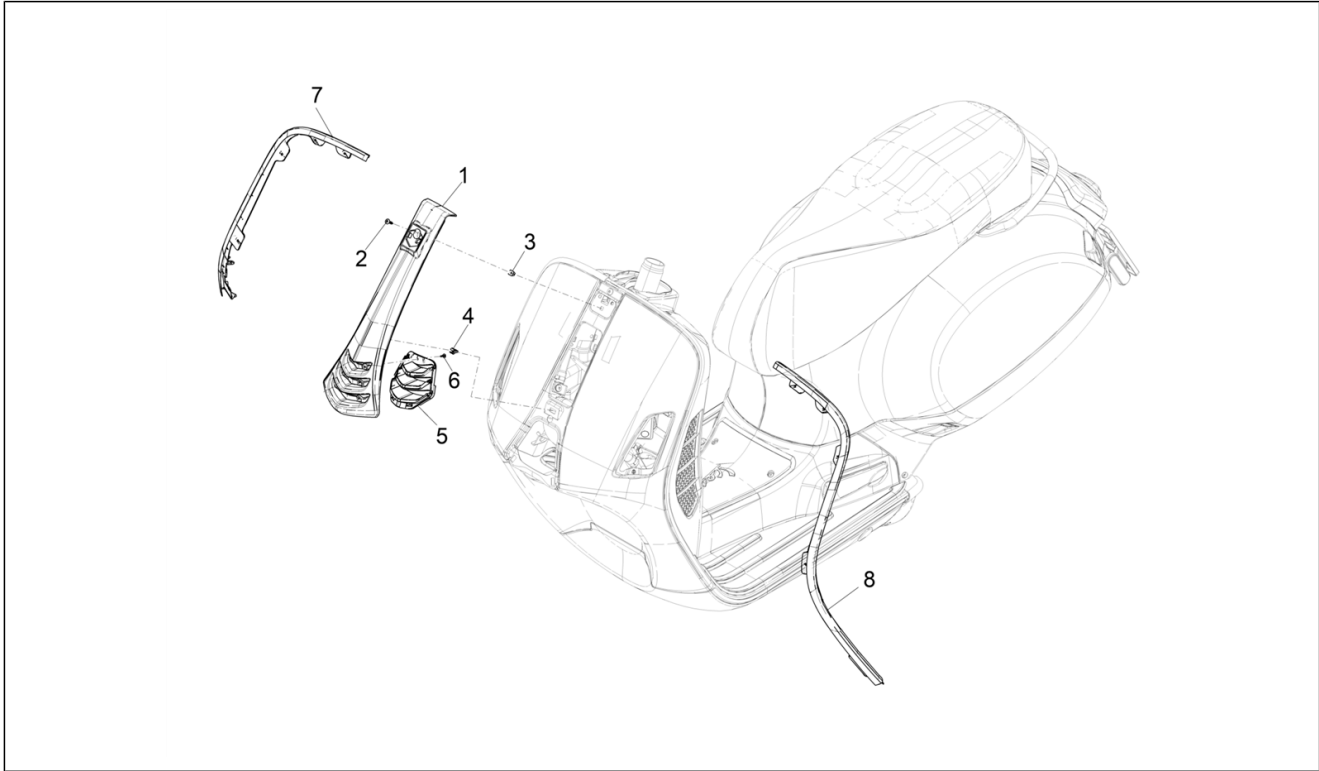

Group	Frame - Plastic parts - Coachwork
Code	02.26
Description	Front shield
Service	1

Pos.	Code	Description	Qty	Variants
				Model version:Super Tech[Super Tech] Country:Canada Version[CANADA] Colour:G23 - Ice gray[G23] Model version:Super Tech[Super Tech] Country:USA Version[USA] Colour:Matte blue 288/A[288/A] Model version:Super Tech[Super Tech] Country:Canada Version[CANADA]
5	1B009431000K1	Steering cover grille	1	Colour:B04 - WHITE[B04] Model version:Super Version [Super] Country:USA Version[USA] Colour:Dragon Red 894[894] Model version:Super Version [Super] Country:USA Version[USA] Colour:Beige Q01[Q01] Model version:Classic Version[Classic] Country:Canada Version[CANADA] Colour:Lattementa green 350/A[350/A] Model version:Classic Version[Classic] Country:Canada Version[CANADA] Colour:Dragon Red 894[894] Model version:Super Version [Super] Country:Canada Version[CANADA] Colour:98/A - Black Competition[98/A] Model version:Classic Version[Classic] Country:Canada Version[CANADA] Colour:90 - Black[90] Model version:Super Version [Super] Country:Canada Version[CANADA] Colour:B04 - WHITE[B04] Model version:Super Version [Super] Country:Canada Version[CANADA] Colour:Beige Q01[Q01] Model version:Classic Version[Classic] Country:USA Version[USA] Colour:Lattementa green 350/A[350/A] Model version:Classic Version[Classic]