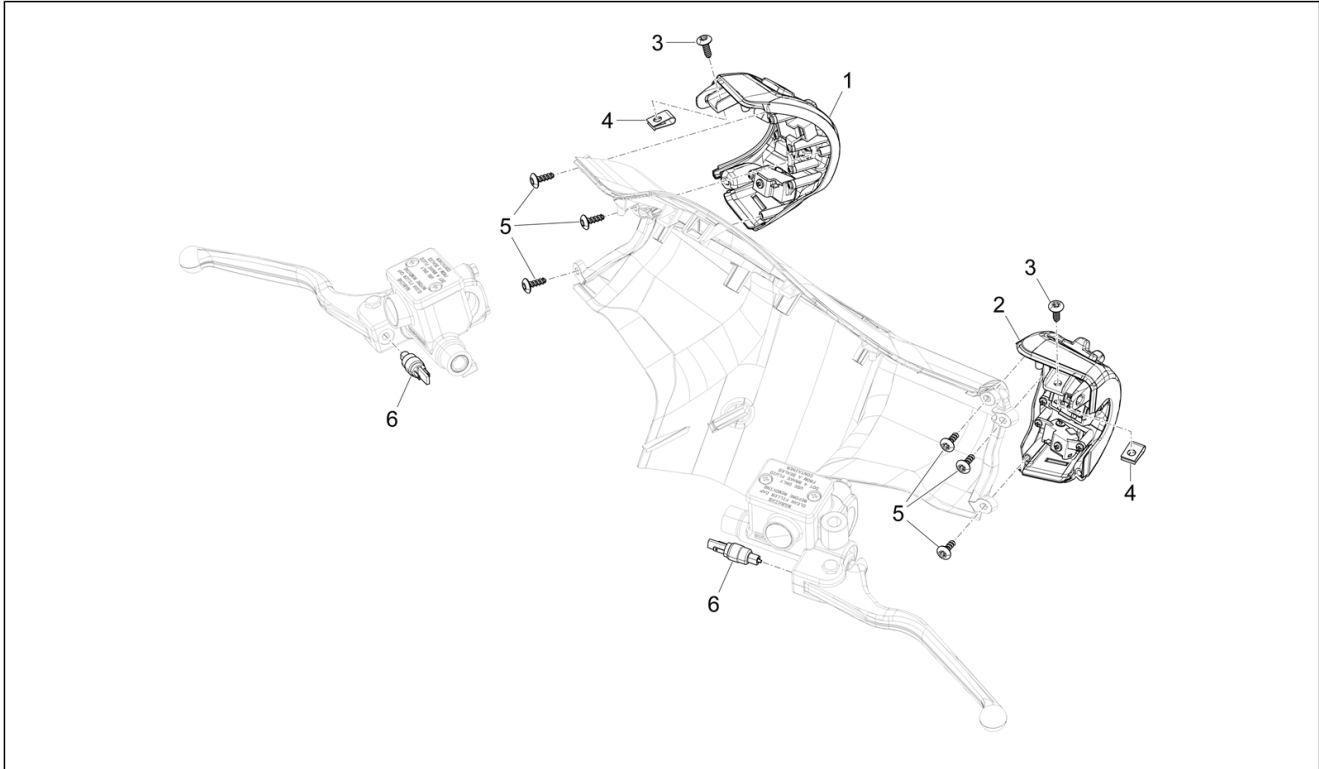

Group	Electrical system
Code	06.01
Description	Selectors - Switches - Buttons
Service	1

Pos.	Code	Description	Qty	Variants
1	1D003879	Right electric device	1	
2	1D003878	Left electrical device	1	
3	CM178601	Self tapping screw D4.2x16	2	
4	CM017410	Spring plate	4	
5	CM178601	Self tapping screw D4.2x16	6	
6	642032	stop Button	2	