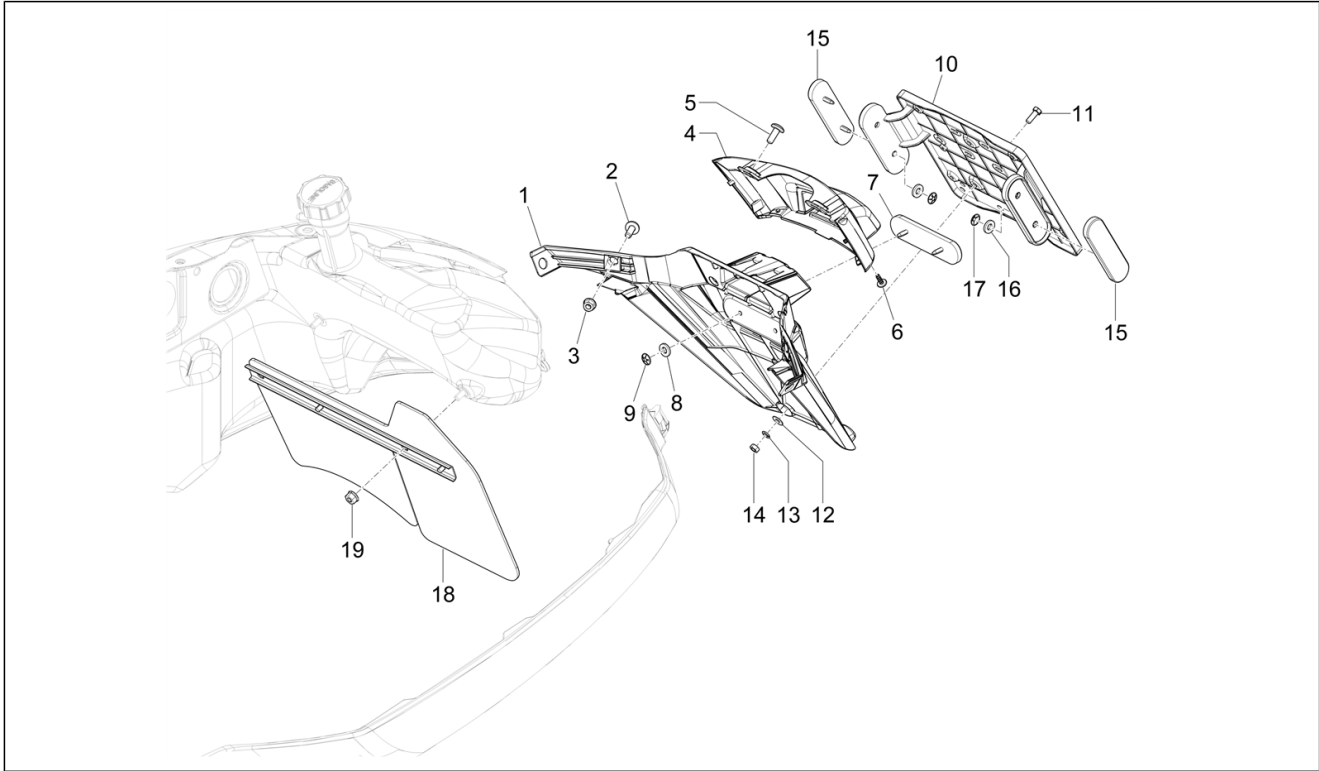

Group	Frame - Plastic parts - Coachwork
Code	02.37
Description	Rear cover - Splash guard
Service	1

Pos.	Code	Description	Qty	Variants
				Model version:Classic Version[Classic] Country:USA Version[USA] Colour:Lattementa green 350/A[350/A] Model version:Classic Version[Classic] Country:USA Version[USA]
4	1B009635000XN2	License plate light small cover	1	Colour:98/A - Black Competition[98/A] Model version:Classic Version[Classic] Country:Canada Version[CANADA] Colour:98/A - Black Competition[98/A] Model version:Classic Version[Classic] Country:USA Version[USA] Colour:98/A - Black Competition[98/A] Model version:Classic Version[Classic] Country:USA Version[USA]
4	1B009635000A11	License plate light small cover	1	Colour:A11 - Orange Brick[A11] Model version:Super Sport[SUPER SPORT] Country:Canada Version[CANADA] Colour:A11 - Orange Brick[A11] Model version:Super Sport[SUPER SPORT] Country:USA Version[USA] Colour:A11 - Orange Brick[A11] Model version:Super Sport[SUPER SPORT] Country:USA Version[USA] Colour:A11 - Orange Brick[A11] Model version:Super Sport[SUPER SPORT] Country:Canada Version[CANADA]
4	1B009635000B04	License plate light small cover	1	Colour:B04 - WHITE[B04] Model version:Super Version [Super] Country:USA Version[USA] Colour:B04 - WHITE[B04] Model version:Super Sport[SUPER SPORT] Country:Canada Version[CANADA] Colour:B04 - WHITE[B04] Model version:Super Version [Super] Country:Canada Version[CANADA] Colour:B04 - WHITE[B04] Model version:Super Sport[SUPER SPORT]