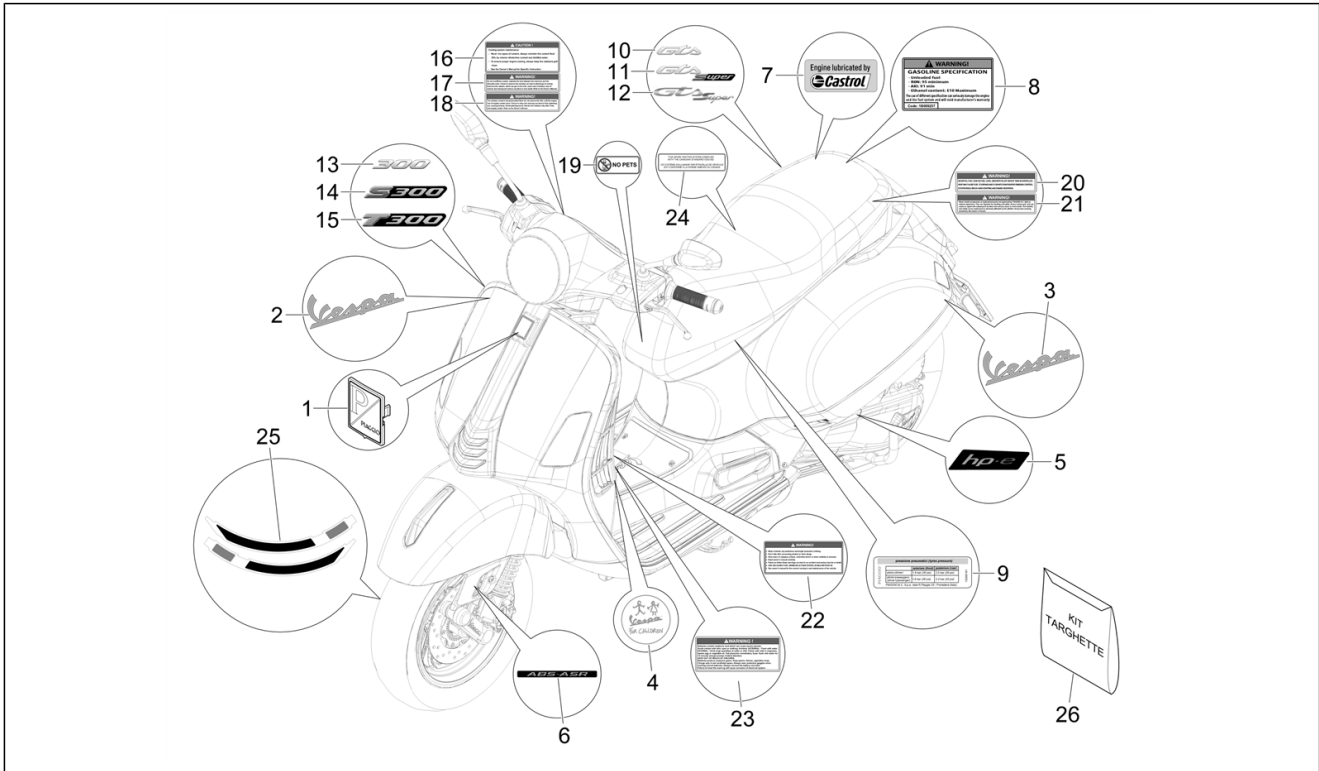

Group	Frame - Plastic parts - Coachwork
Code	02.38
Description	Plates - Emblems
Service	1

Pos.	Code	Description	Qty	Variants
11	2H005285000A2	Name plate	1	Model version:Super Version [Super] Country:Canada Version[CANADA] Colour:G22 - Quartz gray[G22] Model version:Super Tech[Super Tech] Country:USA Version[USA] Colour:G22 - Quartz gray[G22] Model version:Super Tech[Super Tech] Country:Canada Version[CANADA] Colour:G23 - Ice gray[G23] Model version:Super Tech[Super Tech] Country:Canada Version[CANADA] Colour:G23 - Ice gray[G23] Model version:Super Tech[Super Tech] Country:USA Version[USA] Colour:Matte blue 288/A[288/A] Model version:Super Tech[Super Tech] Country:Canada Version[CANADA]
12	2H003199000A2	Plate "Gts super"	1	Colour:B04 - WHITE[B04] Model version:Super Version [Super] Country:Canada Version[CANADA] Colour:Dragon Red 894[894] Model version:Super Version [Super] Country:USA Version[USA] Colour:A11 - Orange Brick[A11] Model version:Super Sport[SUPER SPORT] Country:USA Version[USA] Colour:A11 - Orange Brick[A11] Model version:Super Sport[SUPER SPORT] Country:Canada Version[CANADA] Colour:Green V03[V03] Model version:Super Sport[SUPER SPORT] Country:USA Version[USA] Colour:Green V03[V03] Model version:Super Sport[SUPER SPORT] Country:Canada Version[CANADA] Colour:B04 - WHITE[B04] Model version:Super Sport[SUPER SPORT]