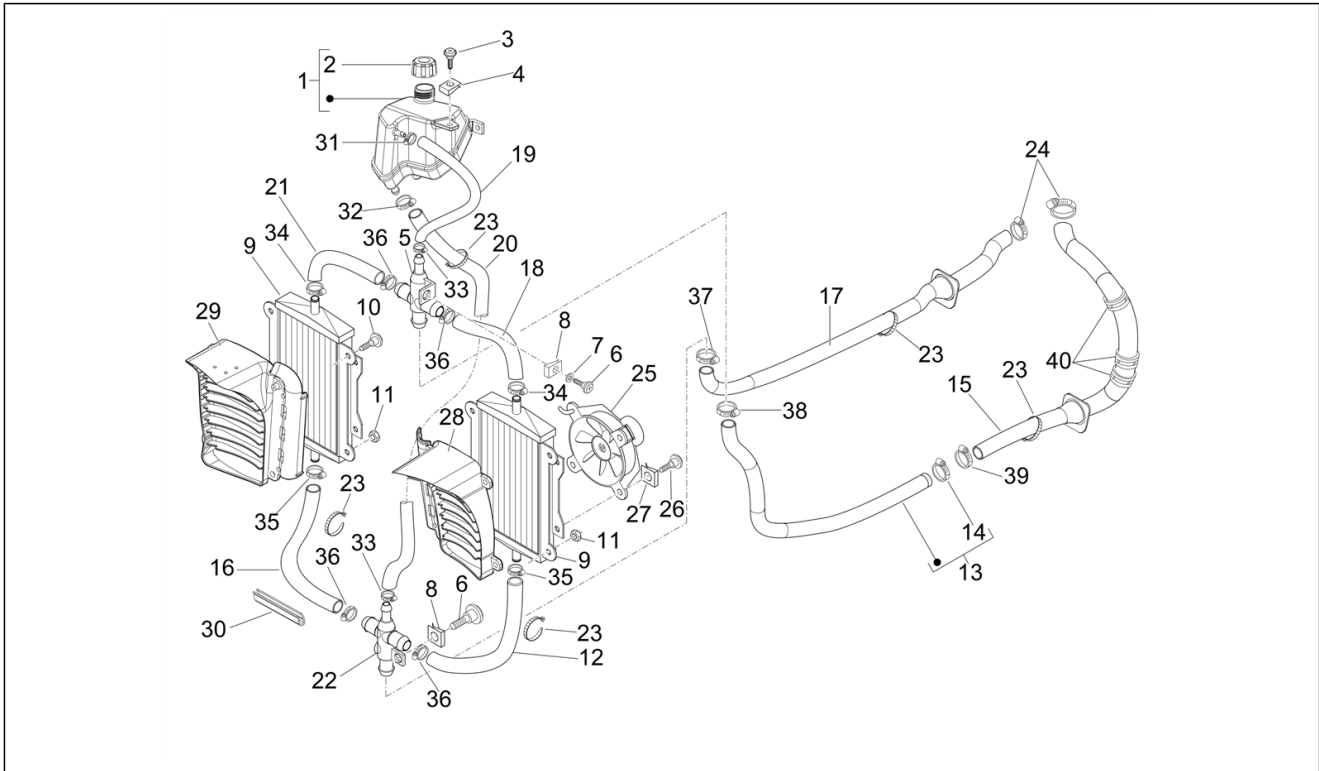

Group	Frame - Plastic parts - Coachwork
Code	02.55
Description	Cooling system
Service	1

Pos.	Code	Description	Qty	Variants
1	657111	Coolant tank	1	
2	623673	Expansion tank plug	1	
3	CM179201	Torx head cylinder head screw M6x22	2	
4	254485	Spring plate M6	1	
5	577195	Joint	1	
6	CM179201	Torx head cylinder head screw M6x22	2	
7	709047	Spring washer 8,6x15x0,8	1	
8	254485	Spring plate M6	2	
9	577183	Radiator, assy	2	
10	CM178606	Self tapping screw 4,2x16	2	
11	241936	Self locking nut M6	6	
12	57313R	Lower joint-left radiator connection pipe	1	
13	1B010592	Upper connection joint pipe	1	
14	CM226915	Spring clamp 28/12	1	
15	653501	Head coupling tube	1	
16	577201	Lower joint-right radiator connection pipe	1	
17	656437	Lower joint pipe	1	
18	1B003454	Hose radiator LH-upper joint	1	
19	1B003456	Hose coolant tank-upper joint	1	
20	57314R	Tube	1	
21	1B003455	Hose radiator RH-upper side	1	
22	656449	Joint for water pipes	1	
23	145298	Lock-strap L=180 mm	5	
24	675874	Hose clamp	2	
25	584669	Fan engine	1	
26	CM179301	Torx head cylinder head screw M6x16	3	
27	254485	Spring plate M6	3	
28	577187	Left air duct	1