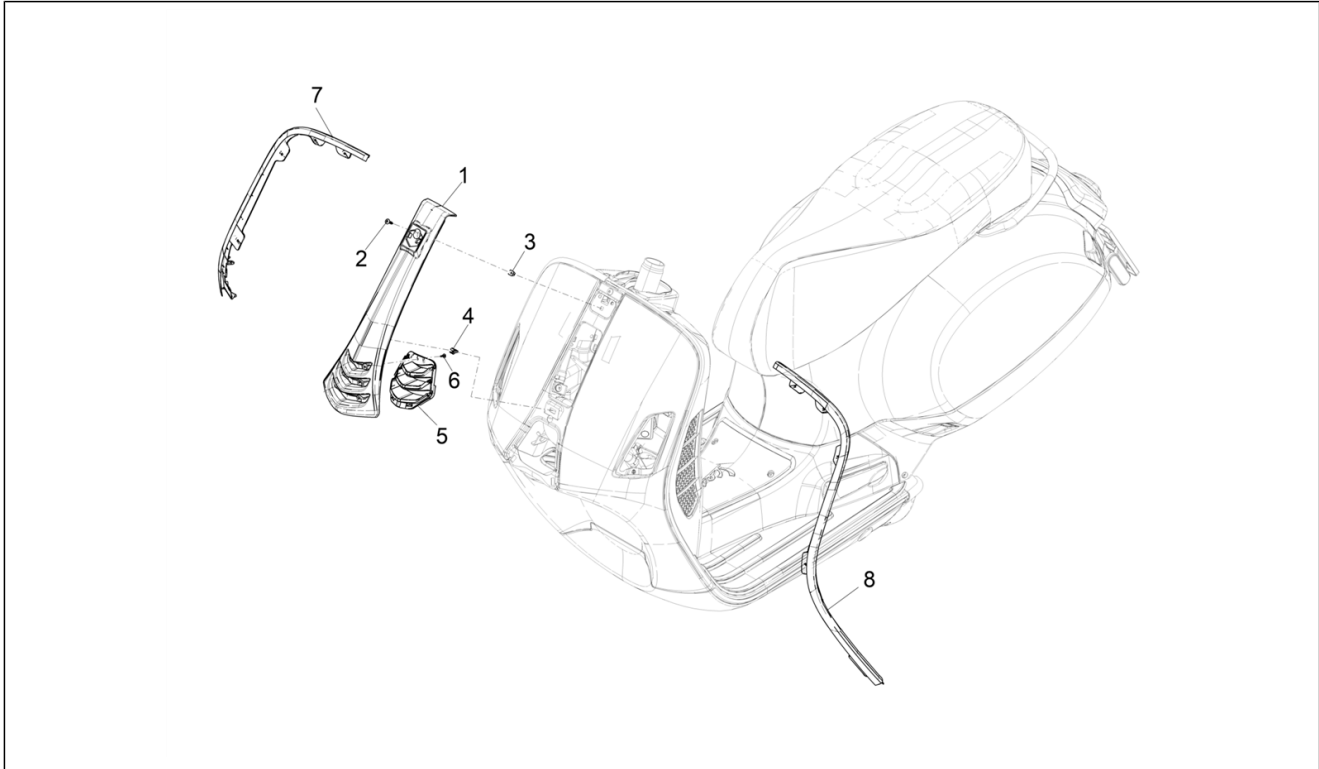

Group	Frame - Plastic parts - Coachwork
Code	02.26
Description	Front shield
Service	1

Pos.	Code	Description	Qty	Variants
				Colour:B04 - WHITE[B04] Model version:Super Sport[SUPER SPORT] Country:Canada Version[CANADA] Colour:Technical grey 707/C[707/C] Model version:Super Sport[SUPER SPORT] Country:Canada Version[CANADA] Colour:Matt Black 99/C[99/C] Model version:Super Sport[SUPER SPORT] Country:Canada Version[CANADA] Colour:Green V03[V03] Model version:Super Sport[SUPER SPORT] Country:Canada Version[CANADA] Colour:B04 - WHITE[B04] Model version:Super Sport[SUPER SPORT] Country:USA Version[USA] Colour:Technical grey 707/C[707/C] Country:USA Version[USA] Colour:A11 - Orange Brick[A11] Model version:Super Sport[SUPER SPORT] Country:USA Version[USA] Colour:Green V03[V03] Model version:Super Sport[SUPER SPORT] Country:USA Version[USA] Colour:A11 - Orange Brick[A11] Model version:Super Sport[SUPER SPORT] Country:USA Version[USA] Colour:A11 - Orange Brick[A11] Model version:Super Sport[SUPER SPORT] Country:Canada Version[CANADA] Colour:Green V03[V03] Model version:Super Sport[SUPER SPORT] Country:USA Version[USA] Colour:Green V03[V03] Model version:Super Sport[SUPER SPORT] Country:Canada Version[CANADA] Colour:B04 - WHITE[B04] Model version:Super Sport[SUPER SPORT] Country:USA Version[USA]