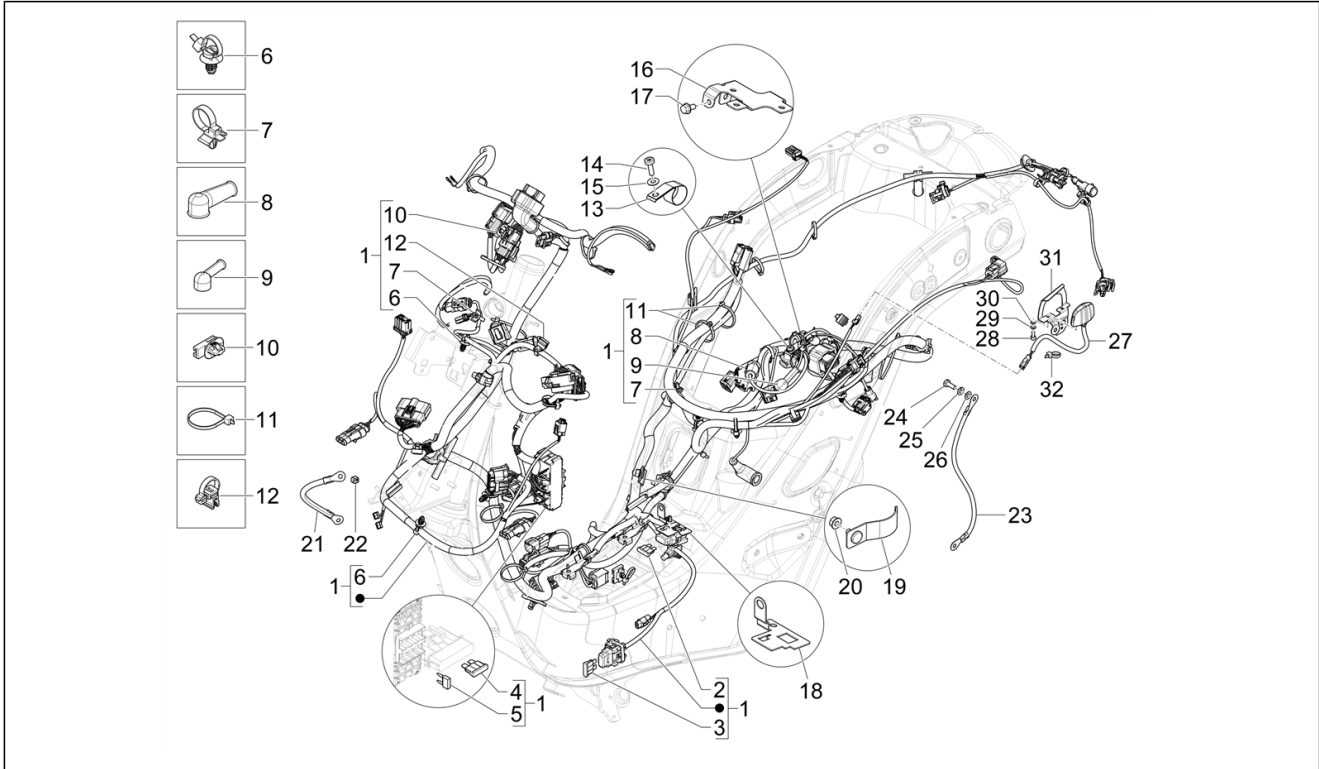

Group	Electrical system
Code	06.08
Description	Main cable harness
Service	1

Pos.	Code	Description	Qty	Variants
1	1D004424	Chassis wire unit	1	Colour:B04 - WHITE[B04] Model version:Super Version [Super] Country:USA Version[USA] Colour:Dragon Red 894[894] Model version:Super Version [Super] Country:USA Version[USA] Colour:A11 - Orange Brick[A11] Model version:Super Sport[SUPER SPORT] Country:Canada Version[CANADA] Colour:B04 - WHITE[B04] Model version:Super Sport[SUPER SPORT] Country:Canada Version[CANADA] Colour:Technical grey 707/C[707/C] Model version:Super Sport[SUPER SPORT] Country:Canada Version[CANADA] Colour:Matt Black 99/C[99/C] Model version:Super Sport[SUPER SPORT] Country:Canada Version[CANADA] Colour:Green V03[V03] Model version:Super Sport[SUPER SPORT] Country:Canada Version[CANADA] Colour:Beige Q01[Q01] Model version:Classic Version[Classic] Country:Canada Version[CANADA] Colour:Lattementa green 350/A[350/A] Model version:Classic Version[Classic] Country:Canada Version[CANADA] Colour:Dragon Red 894[894] Model version:Super Version [Super] Country:Canada Version[CANADA] Colour:98/A - Black Competition[98/A] Model version:Classic Version[Classic] Country:Canada Version[CANADA] Colour:90 - Black[90] Model version:Super Version [Super] Country:Canada Version[CANADA] Colour:B04 - WHITE[B04] Model version:Super Version [Super]