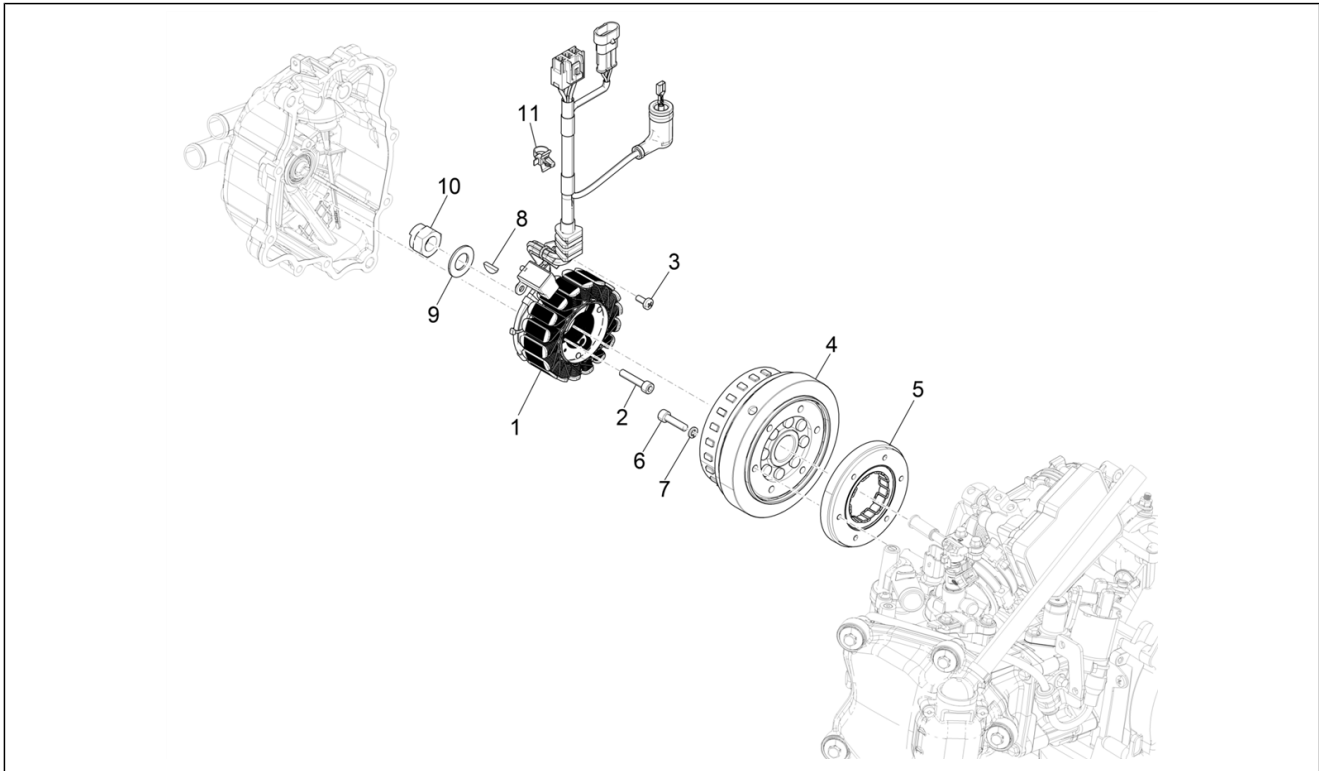

Group	Engine
Code	01.21
Description	Flywheel magneto
Service	1

Pos.	Code	Description	Qty	Variants
1	642054	Stator (Kokusan)	1	
2	122637	Countersunk cylindrical hex head screw M6x30	3	
3	015585	Self-tapping screw M5x12	2	
4	1A012853	Rotor complete with hub	1	
5	1A0093875	Complete freewheel	1	
6	877289	Countersunk cylindrical hex head screw M6x24	6	
7	479515	Spring washer	6	
8	000097	Transmission key	1	
9	842385	Plain washer	1	
10	82952R	Special nut	1	
11	640879	Hose clamp 2,7x132	1