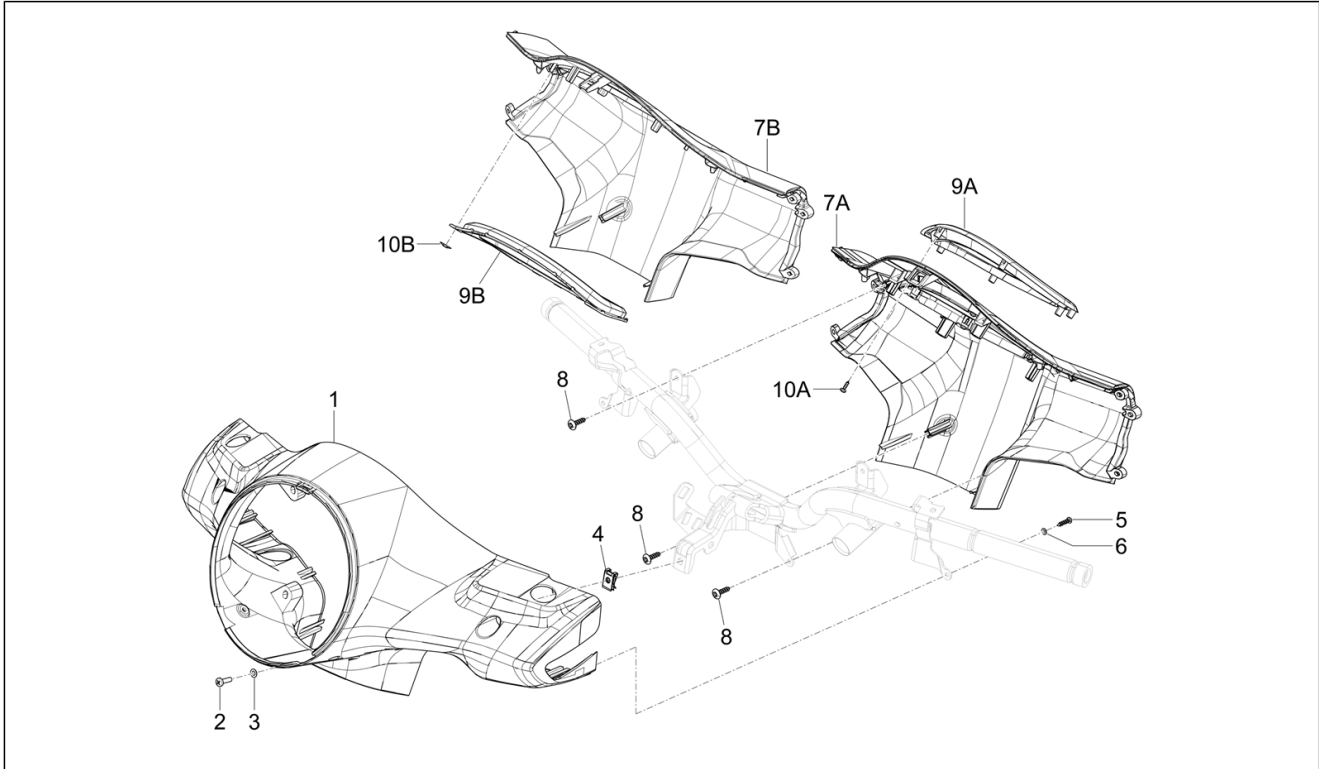

Group	Handlebars/Steering
Code	03.01
Description	Handlebars coverages
Service	1

Pos.	Code	Description	Qty	Variants
				Country:USA Version[USA] Colour:90 - Black[90] Model version:Super Version [Super] Country:USA Version[USA] Colour:Beige Q01[Q01] Model version:Classic Version[Classic] Country:USA Version[USA] Colour:90 - Black[90] Model version:Super Version [Super] Country:Canada Version[CANADA]
9B	1B009643000G24	Instrument panel frame	1	Colour:Matte blue 288/A[288/A] Model version:Super Tech[Super Tech] Country:USA Version[USA] Colour:G22 - Quartz gray[G22] Model version:Super Tech[Super Tech] Country:USA Version[USA] Colour:G23 - Ice gray[G23] Model version:Super Tech[Super Tech] Country:USA Version[USA] Colour:Matte blue 288/A[288/A] Model version:Super Tech[Super Tech] Country:Canada Version[CANADA] Colour:G22 - Quartz gray[G22] Model version:Super Tech[Super Tech] Country:Canada Version[CANADA] Colour:G23 - Ice gray[G23] Model version:Super Tech[Super Tech] Country:Canada Version[CANADA] Colour:G22 - Quartz gray[G22] Model version:Super Tech[Super Tech] Country:USA Version[USA] Colour:G22 - Quartz gray[G22] Model version:Super Tech[Super Tech] Country:Canada Version[CANADA] Colour:G23 - Ice gray[G23] Model version:Super Tech[Super Tech] Country:Canada Version[CANADA]