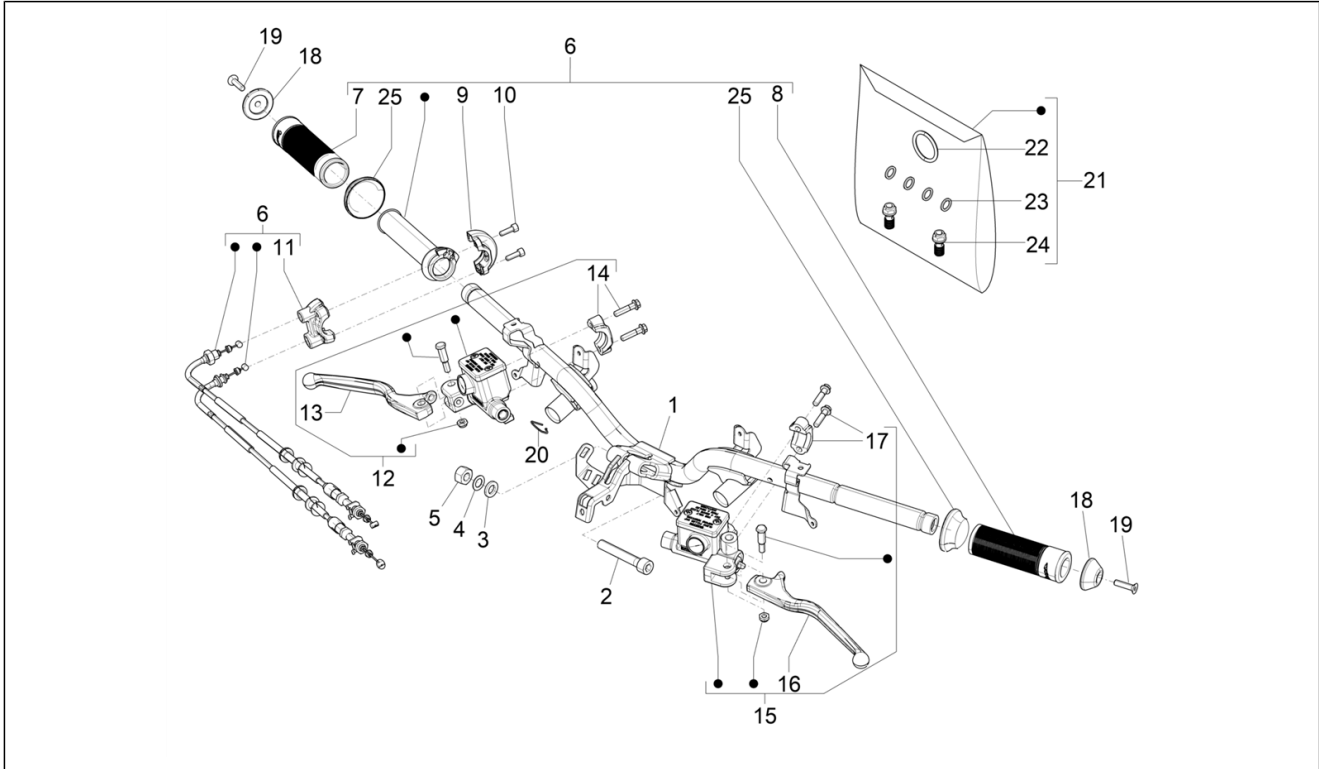

Group	Handlebars/Steering
Code	03.06
Description	Handlebars - Master cil.
Service	1

Pos.	Code	Description	Qty	Variants
				Colour:Dragon Red 894[894] Model version:Super Version [Super] Country:Canada Version[CANADA] Colour:G22 - Quartz gray[G22] Model version:Super Tech[Super Tech] Country:USA Version[USA] Colour:G22 - Quartz gray[G22] Model version:Super Tech[Super Tech] Country:Canada Version[CANADA] Colour:G23 - Ice gray[G23] Model version:Super Tech[Super Tech] Country:Canada Version[CANADA] Colour:G23 - Ice gray[G23] Model version:Super Tech[Super Tech] Country:USA Version[USA] Colour:Matte blue 288/A[288/A] Model version:Super Tech[Super Tech] Country:Canada Version[CANADA] Colour:Matt Black 99/C[99/C] Model version:Super Sport[SUPER SPORT] Country:USA Version[USA] Colour:90 - Black[90] Model version:Super Version [Super] Country:Canada Version[CANADA]
25	1C007038000K1	Grip ring	2	Colour:B04 - WHITE[B04] Model version:Super Version [Super] Country:USA Version[USA] Colour:Dragon Red 894[894] Model version:Super Version [Super] Country:USA Version[USA] Colour:Matte blue 288/A[288/A] Model version:Super Tech[Super Tech] Country:USA Version[USA] Colour:G22 - Quartz gray[G22] Model version:Super Tech[Super Tech] Country:USA Version[USA] Colour:G23 - Ice gray[G23]