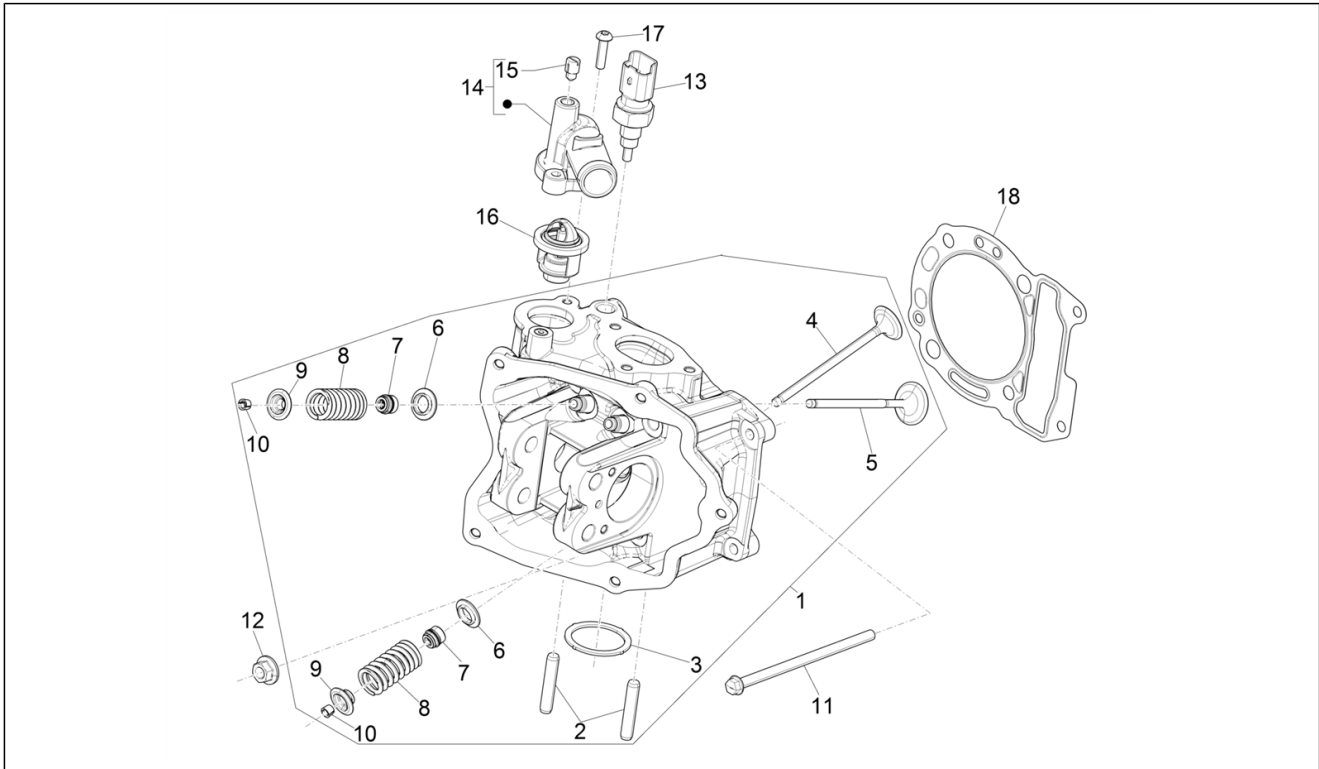

Group	Engine
Code	01.10
Description	Head unit - Valve
Service	1

Pos.	Code	Description	Qty	Variants
1	1A0134325	Cylinder head assembly	1	
2	435629	Stud bolt M7	2	
3	480853	Exhaust pipe gasket	1	
4	1A014447	Exhaust valve $\varnothing$ 22.2 mm	2	
5	1A009730	Valve, in $\varnothing$ 25 mm	2	
6	483711	Lower cap	4	
7	436438	Valve gasket ring	4	
8	1A009718	Spring	4	
9	483914	Upper cap	4	
10	285846	Valve half-cone	8	
11	B016807	screw M6x112,5	2	
12	1A010537	Nut M8 x 1.25	4	
13	1A023021R	Temperature gauge	1	
14	1A011220	Water outlet union	1	
15	1A013452	Bleed screw	1	
16	82831R5	Thermostat	1	
17	B016808	Covex head screw with torx M5x20	2	
18	1A014002	Cylinder head gasket 0,3 mm	1