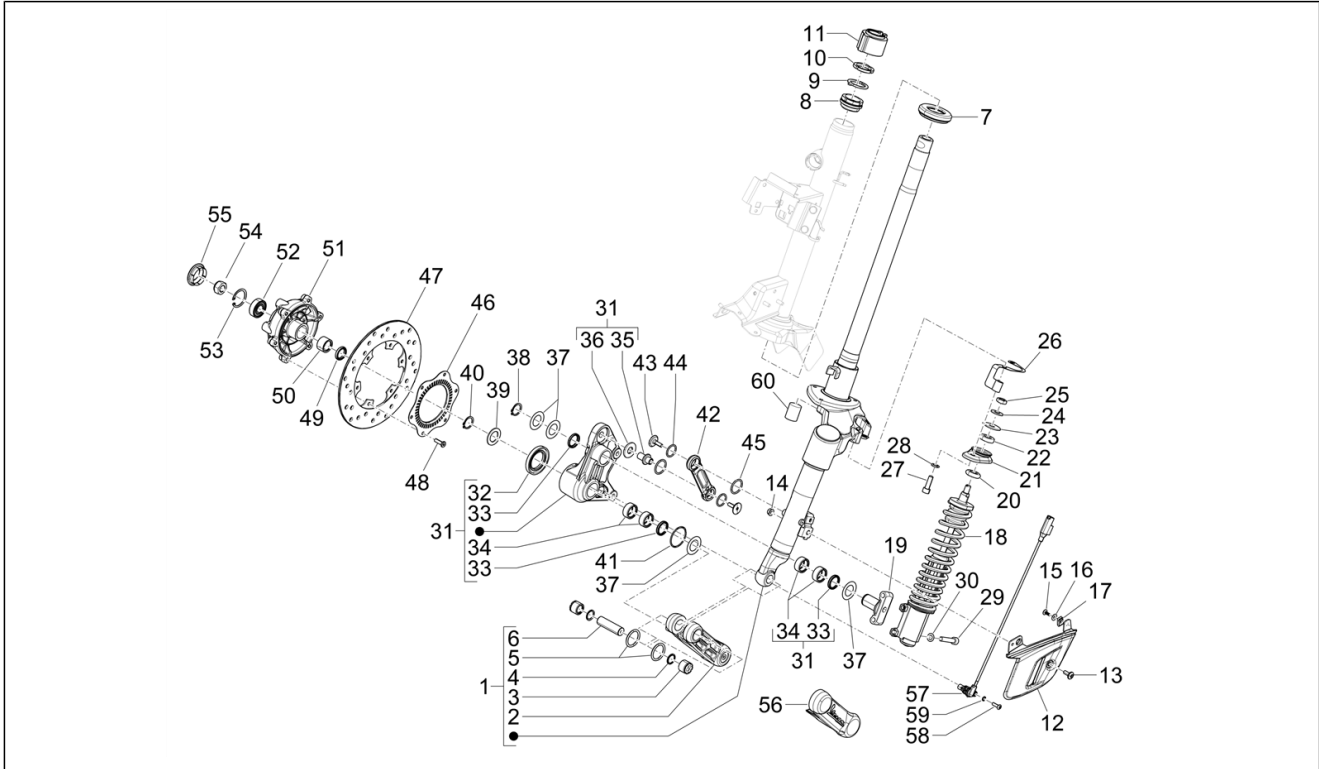

Group	Suspensions - Wheels
Code	04.02
Description	Fork/steering tube - Steering bearing unit
Service	1

Pos.	Code	Description	Qty	Variants
				Colour:A11 - Orange Brick[A11] Model version:Super Sport[SUPER SPORT] Country:Canada Version[CANADA] Colour:B04 - WHITE[B04] Model version:Super Sport[SUPER SPORT] Country:Canada Version[CANADA] Colour:Technical grey 707/C[707/C] Model version:Super Sport[SUPER SPORT] Country:Canada Version[CANADA] Colour:Matt Black 99/C[99/C] Model version:Super Sport[SUPER SPORT] Country:Canada Version[CANADA] Colour:Green V03[V03] Model version:Super Sport[SUPER SPORT] Country:Canada Version[CANADA] Colour:Beige Q01[Q01] Model version:Classic Version[Classic] Country:Canada Version[CANADA] Colour:Lattementa green 350/A[350/A] Model version:Classic Version[Classic] Country:Canada Version[CANADA] Colour:Dragon Red 894[894] Model version:Super Version [Super] Country:Canada Version[CANADA] Colour:98/A - Black Competition[98/A] Model version:Classic Version[Classic] Country:Canada Version[CANADA] Colour:90 - Black[90] Model version:Super Version [Super] Country:Canada Version[CANADA] Colour:B04 - WHITE[B04] Model version:Super Version [Super] Country:Canada Version[CANADA] Colour:Matte blue 288/A[288/A] Model version:Super Tech[Super Tech] Country:Canada Version[CANADA] Colour:G22 - Quartz gray[G22] Model version:Super Tech[Super Tech]