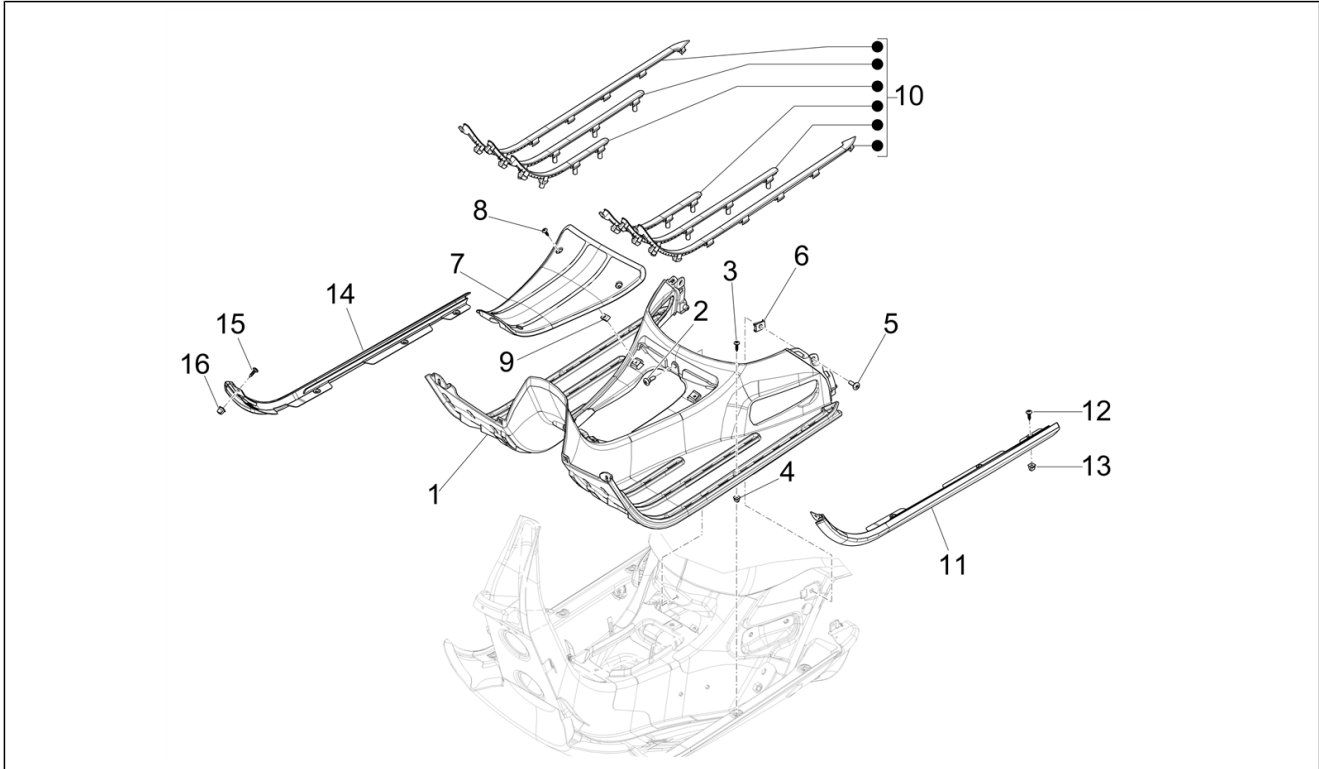

Group	Frame - Plastic parts - Coachwork
Code	02.31
Description	Central cover - Footrests
Service	1

Pos.	Code	Description	Qty	Variants
				Model version:Super Version [Super] Country:Canada Version [CANADA] Colour:Beige Q01 [Q01] Model version:Classic Version [Classic] Country:USA Version [USA] Colour:Lattementa green 350/A [350/A] Model version:Classic Version [Classic] Country:USA Version [USA] Colour:98/A - Black Competition [98/A] Model version:Classic Version [Classic] Country:USA Version [USA] Colour:B04 - WHITE [B04] Model version:Super Version [Super] Country:Canada Version [CANADA] Colour:Dragon Red 894 [894] Model version:Super Version [Super] Country:USA Version [USA] Colour:Lattementa green 350/A [350/A] Model version:Classic Version [Classic] Country:USA Version [USA] Colour:98/A - Black Competition [98/A] Model version:Classic Version [Classic] Country:USA Version [USA] Colour:B04 - WHITE [B04] Model version:Super Version [Super] Country:USA Version [USA] Colour:90 - Black [90] Model version:Super Version [Super] Country:USA Version [USA] Colour:Dragon Red 894 [894] Model version:Super Version [Super] Country:Canada Version [CANADA] Colour:90 - Black [90] Model version:Super Version [Super] Country:USA Version [USA] Colour:Beige Q01 [Q01] Model version:Classic Version [Classic] Country:USA Version [USA]