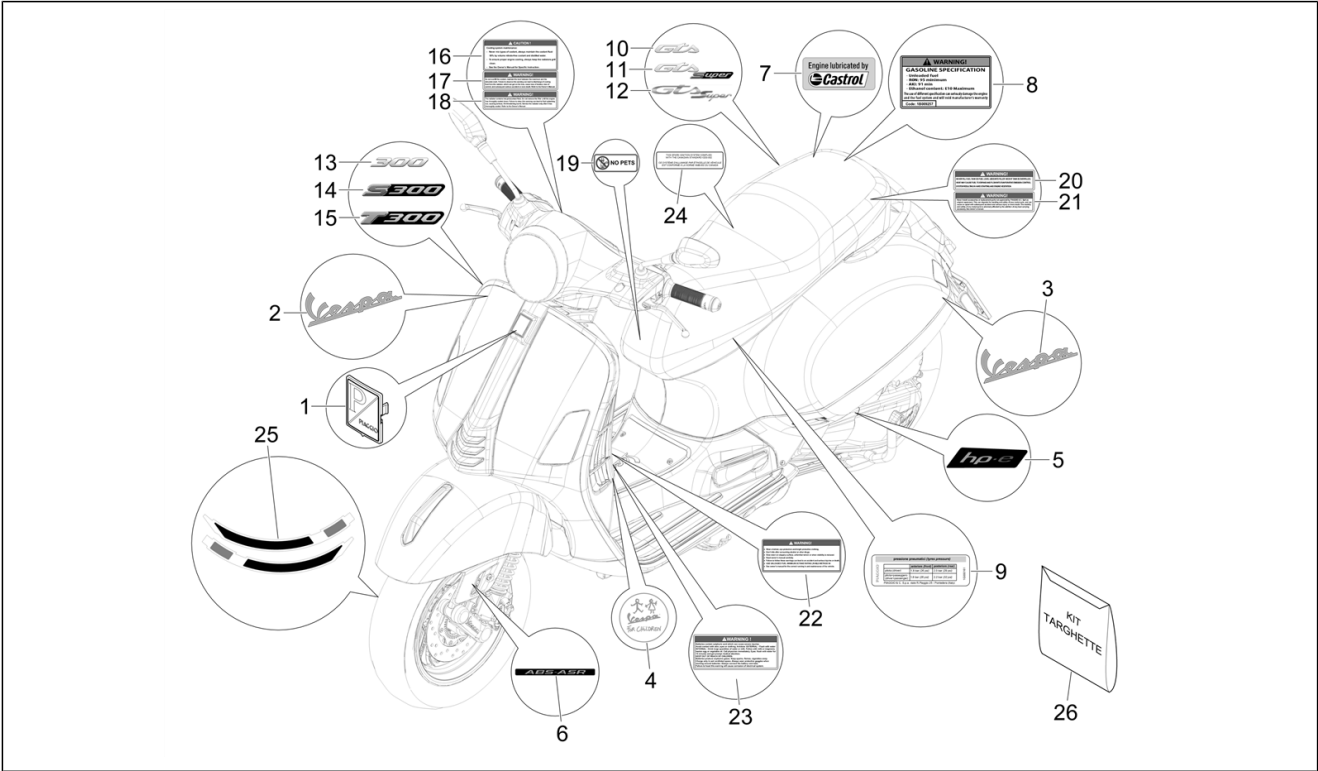

Group	Frame - Plastic parts - Coachwork
Code	02.38
Description	Plates - Emblems
Service	1

Pos.	Code	Description	Qty	Variants
				Model version:Classic Version[Classic] Country:USA Version[USA]
11	2H005285000A1	Plate "Gts super"	1	Colour:B04 - WHITE[B04] Model version:Super Version [Super] Country:USA Version[USA] Colour:Dragon Red 894[894] Model version:Super Version [Super] Country:USA Version[USA] Colour:Matte blue 288/A[288/A] Model version:Super Tech[Super Tech] Country:USA Version[USA] Colour:G22 - Quartz gray[G22] Model version:Super Tech[Super Tech] Country:USA Version[USA] Colour:G23 - Ice gray[G23] Model version:Super Tech[Super Tech] Country:USA Version[USA] Colour:A11 - Orange Brick[A11] Model version:Super Sport[SUPER SPORT] Country:Canada Version[CANADA] Colour:B04 - WHITE[B04] Model version:Super Sport[SUPER SPORT] Country:Canada Version[CANADA] Colour:Technical grey 707/C[707/C] Model version:Super Sport[SUPER SPORT] Country:Canada Version[CANADA] Colour:Matt Black 99/C[99/C] Model version:Super Sport[SUPER SPORT] Country:Canada Version[CANADA] Colour:Green V03[V03] Model version:Super Sport[SUPER SPORT] Country:Canada Version[CANADA] Colour:Dragon Red 894[894] Model version:Super Version [Super] Country:Canada Version[CANADA] Colour:90 - Black[90] Model version:Super Version [Super]