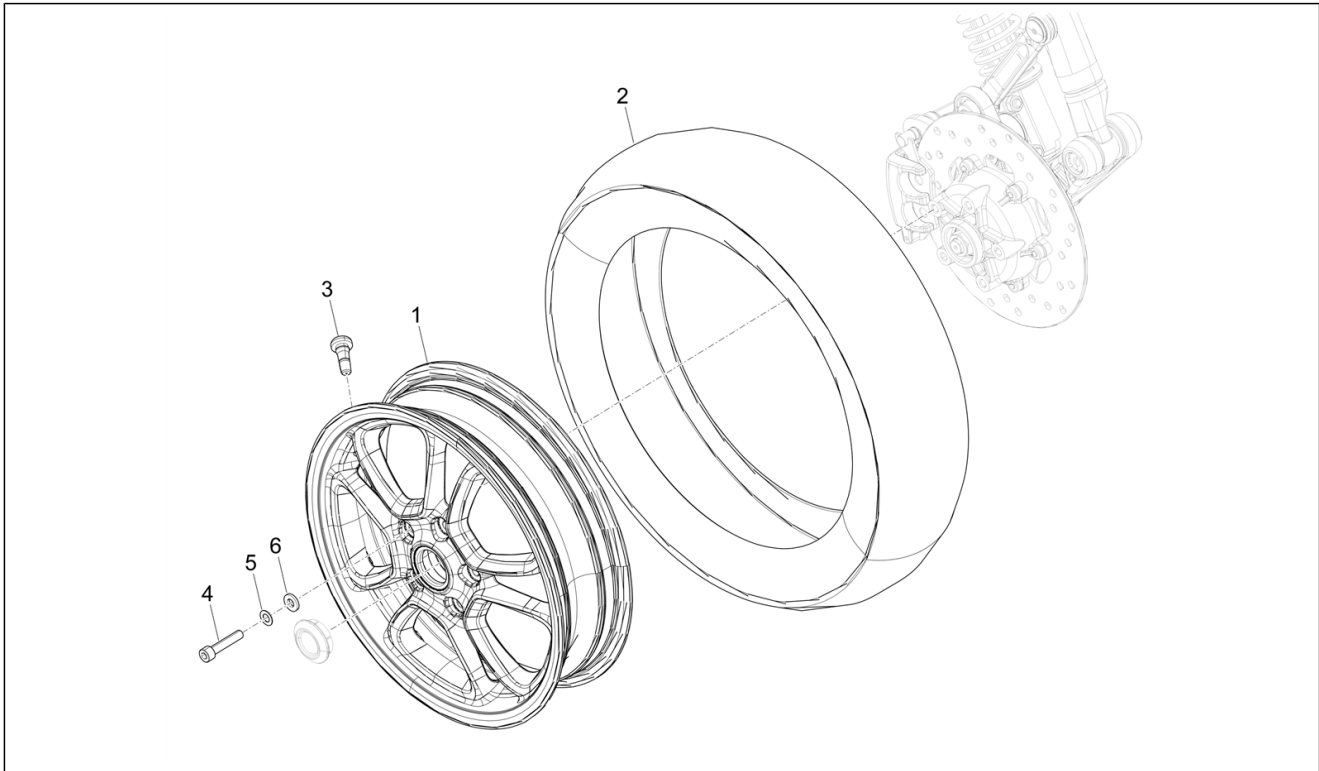

Group	Suspensions - Wheels
Code	04.11
Description	Front wheel
Service	1

Pos.	Code	Description	Qty	Variants
1	1C007032R00N13	Front wheel 3.00" x 12"	1	Colour:B04 - WHITE[B04] Model version:Super Version [Super] Country:USA Version[USA] Colour:Dragon Red 894[894] Model version:Super Version [Super] Country:USA Version[USA] Colour:Matte blue 288/A[288/A] Model version:Super Tech[Super Tech] Country:USA Version[USA] Colour:G22 - Quartz gray[G22] Model version:Super Tech[Super Tech] Country:USA Version[USA] Colour:G23 - Ice gray[G23] Model version:Super Tech[Super Tech] Country:USA Version[USA] Colour:Dragon Red 894[894] Model version:Super Version [Super] Country:Canada Version[CANADA] Colour:90 - Black[90] Model version:Super Version [Super] Country:Canada Version[CANADA] Colour:B04 - WHITE[B04] Model version:Super Version [Super] Country:Canada Version[CANADA] Colour:Matte blue 288/A[288/A] Model version:Super Tech[Super Tech] Country:Canada Version[CANADA] Colour:G22 - Quartz gray[G22] Model version:Super Tech[Super Tech] Country:Canada Version[CANADA] Colour:G23 - Ice gray[G23] Model version:Super Tech[Super Tech] Country:Canada Version[CANADA] Colour:B04 - WHITE[B04] Model version:Super Version [Super] Country:Canada Version[CANADA] Colour:Dragon Red 894[894] Model version:Super Version [Super]