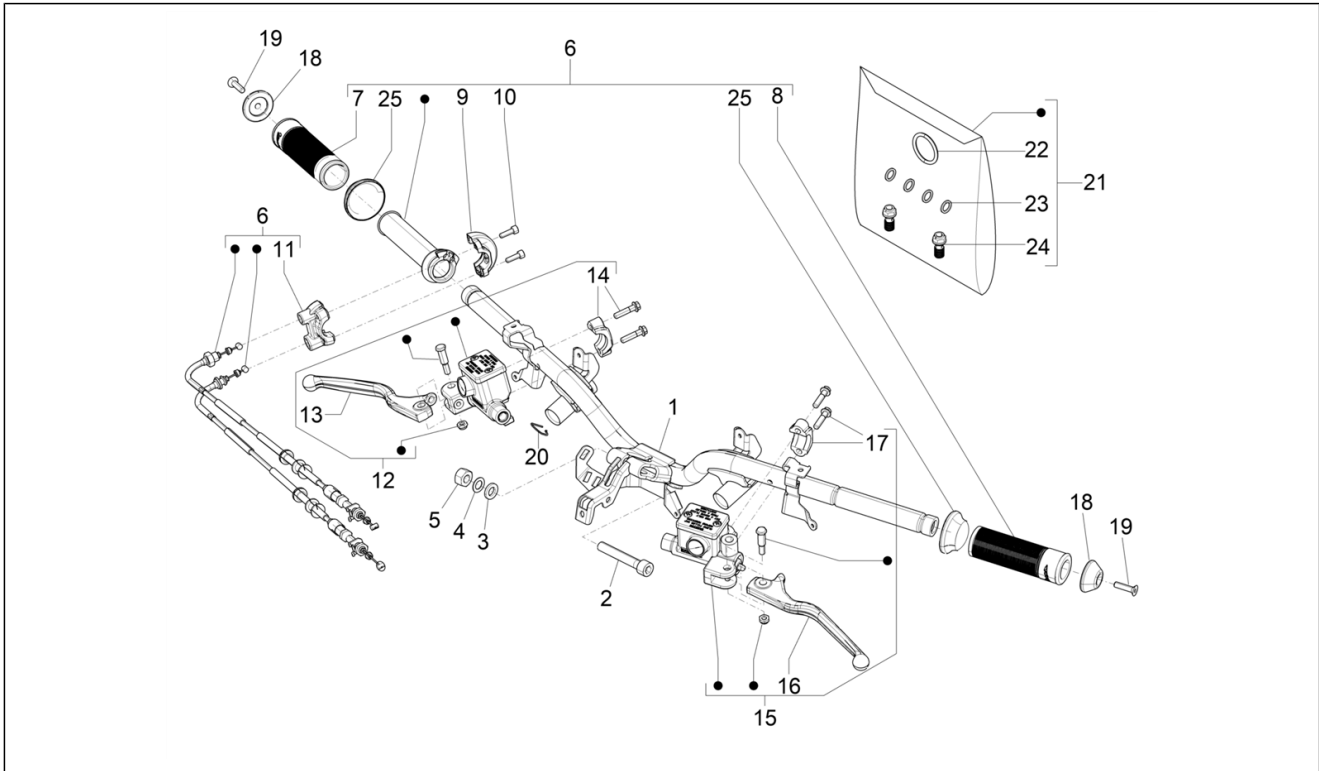

Group	Handlebars/Steering
Code	03.06
Description	Handlebars - Master cil.
Service	1

Pos.	Code	Description	Qty	Variants
				Model version:Super Sport[SUPER SPORT] Country:Canada Version[CANADA] Colour:Technical grey 707/C[707/C] Model version:Super Sport[SUPER SPORT] Country:Canada Version[CANADA] Colour:Matt Black 99/C[99/C] Model version:Super Sport[SUPER SPORT] Country:Canada Version[CANADA] Colour:Green V03[V03] Model version:Super Sport[SUPER SPORT] Country:Canada Version[CANADA] Colour:B04 - WHITE[B04] Model version:Super Sport[SUPER SPORT] Country:USA Version[USA] Colour:Technical grey 707/C[707/C] Country:USA Version[USA] Colour:A11 - Orange Brick[A11] Model version:Super Sport[SUPER SPORT] Country:USA Version[USA] Colour:Green V03[V03] Model version:Super Sport[SUPER SPORT] Country:USA Version[USA] Colour:A11 - Orange Brick[A11] Model version:Super Sport[SUPER SPORT] Country:USA Version[USA] Colour:A11 - Orange Brick[A11] Model version:Super Sport[SUPER SPORT] Country:Canada Version[CANADA] Colour:Green V03[V03] Model version:Super Sport[SUPER SPORT] Country:USA Version[USA] Colour:Green V03[V03] Model version:Super Sport[SUPER SPORT] Country:Canada Version[CANADA] Colour:B04 - WHITE[B04] Model version:Super Sport[SUPER SPORT] Country:USA Version[USA] Colour:B04 - WHITE[B04]