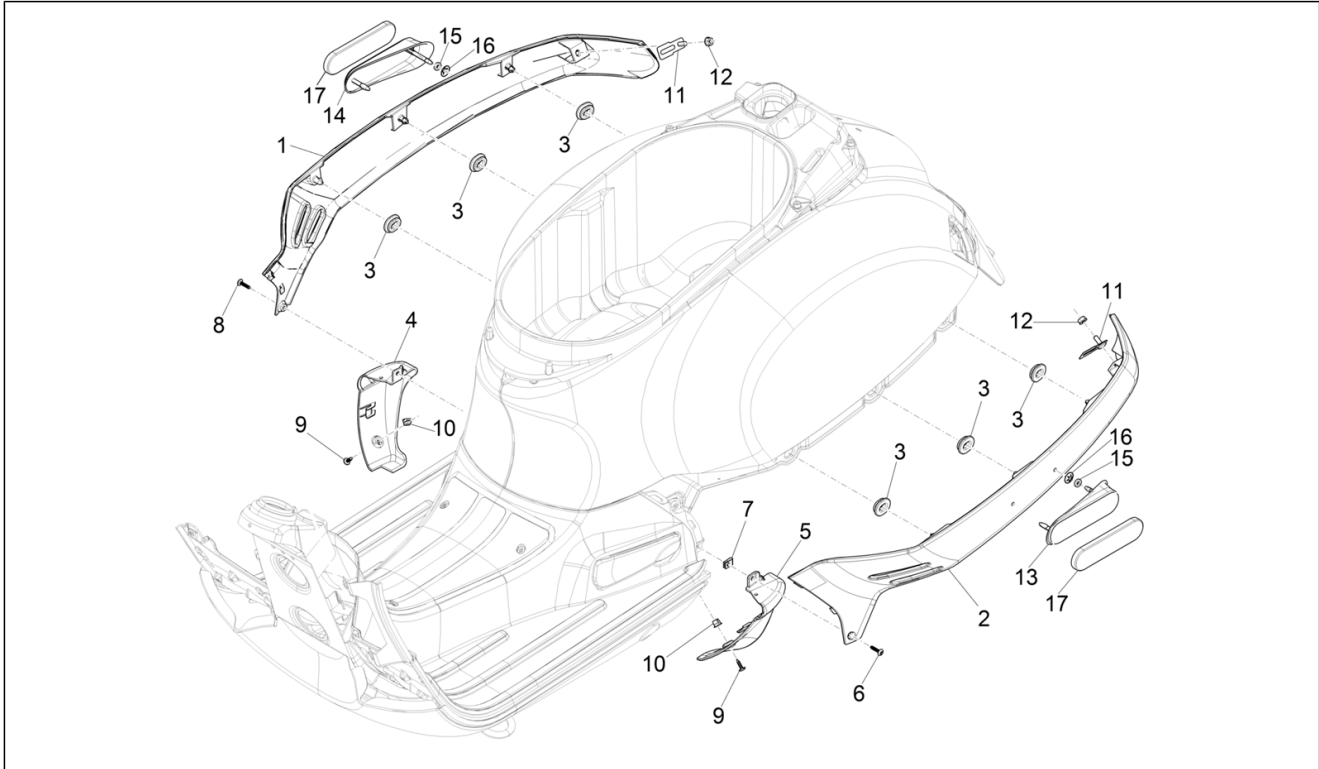

Group	Frame - Plastic parts - Coachwork
Code	02.32
Description	Side cover - Spoiler
Service	1

Pos.	Code	Description	Qty	Variants
				Model version:Classic Version[Classic] Country:USA Version[USA] Colour:Beige Q01[Q01] Model version:Classic Version[Classic] Country:USA Version[USA]
2	1B009632000VK	Left side cover	1	Colour:Lattementa green 350/A[350/A] Model version:Classic Version[Classic] Country:Canada Version[CANADA] Colour:Lattementa green 350/A[350/A] Model version:Classic Version[Classic] Country:USA Version[USA] Colour:Lattementa green 350/A[350/A] Model version:Classic Version[Classic] Country:USA Version[USA]
2	1B009632000A11	Left side cover	1	Colour:A11 - Orange Brick[A11] Model version:Super Sport[SUPER SPORT] Country:Canada Version[CANADA] Colour:A11 - Orange Brick[A11] Model version:Super Sport[SUPER SPORT] Country:USA Version[USA] Colour:A11 - Orange Brick[A11] Model version:Super Sport[SUPER SPORT] Country:USA Version[USA] Colour:A11 - Orange Brick[A11] Model version:Super Sport[SUPER SPORT] Country:Canada Version[CANADA]
2	1B009632000B04	Left side cover	1	Colour:B04 - WHITE[B04] Model version:Super Version [Super] Country:USA Version[USA] Colour:B04 - WHITE[B04] Model version:Super Sport[SUPER SPORT] Country:Canada Version[CANADA] Colour:B04 - WHITE[B04] Model version:Super Version [Super] Country:Canada Version[CANADA] Colour:B04 - WHITE[B04] Model version:Super Sport[SUPER SPORT]