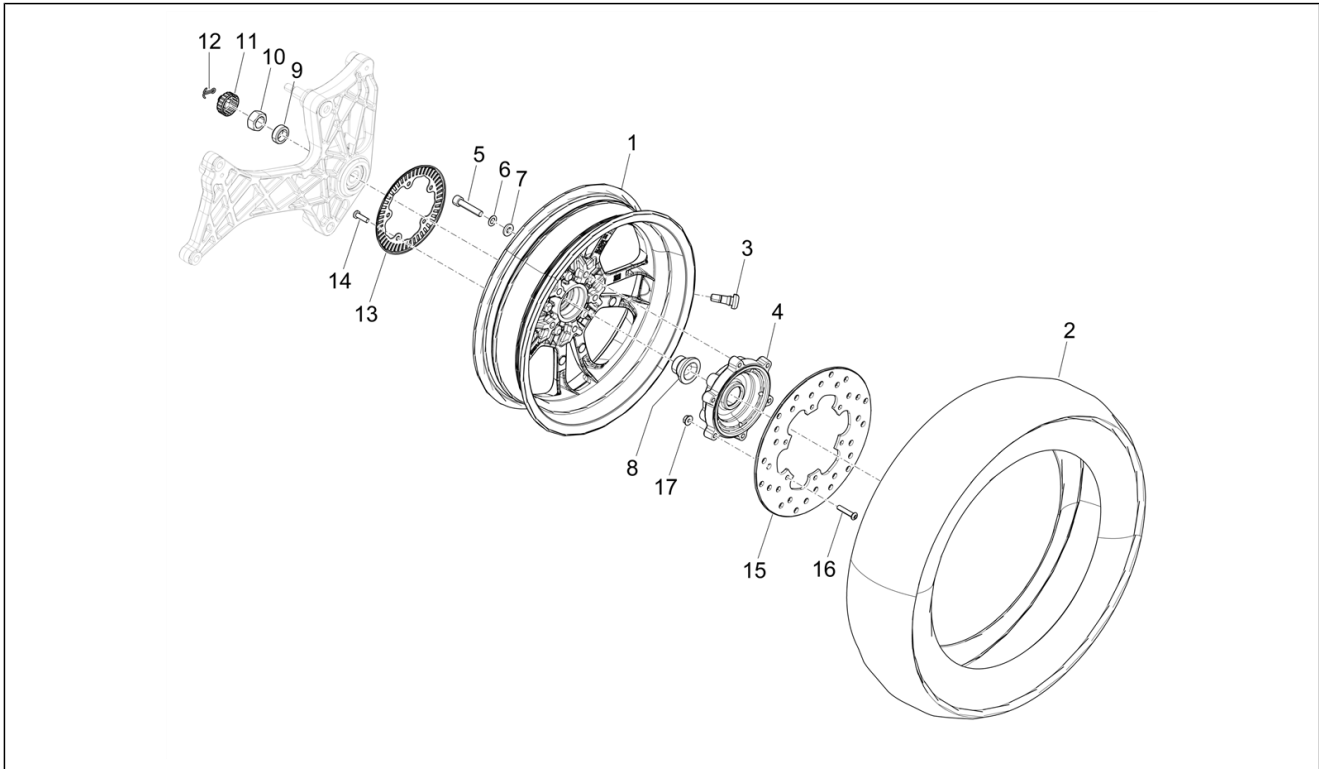

Group	Suspensions - Wheels
Code	04.12
Description	Rear wheel
Service	1

Pos.	Code	Description	Qty	Variants
				Model version:Super Sport[SUPER SPORT] Country:Canada Version[CANADA] Colour:Matt Black 99/C[99/C] Model version:Super Sport[SUPER SPORT] Country:USA Version[USA] Colour:Matt Black 99/C[99/C] Model version:Super Sport[SUPER SPORT] Country:Canada Version[CANADA] Colour:Matt Black 99/C[99/C] Model version:Super Sport[SUPER SPORT] Country:USA Version[USA]
1	1C007033R00N13	Rear wheel 3.00 x 12"	1	Colour:B04 - WHITE[B04] Model version:Super Version [Super] Country:USA Version[USA] Colour:Dragon Red 894[894] Model version:Super Version [Super] Country:USA Version[USA] Colour:Matte blue 288/A[288/A] Model version:Super Tech[Super Tech] Country:USA Version[USA] Colour:G22 - Quartz gray[G22] Model version:Super Tech[Super Tech] Country:USA Version[USA] Colour:G23 - Ice gray[G23] Model version:Super Tech[Super Tech] Country:USA Version[USA] Colour:Dragon Red 894[894] Model version:Super Version [Super] Country:Canada Version[CANADA] Colour:90 - Black[90] Model version:Super Version [Super] Country:Canada Version[CANADA] Colour:B04 - WHITE[B04] Model version:Super Version [Super] Country:Canada Version[CANADA] Colour:Matte blue 288/A[288/A] Model version:Super Tech[Super Tech]