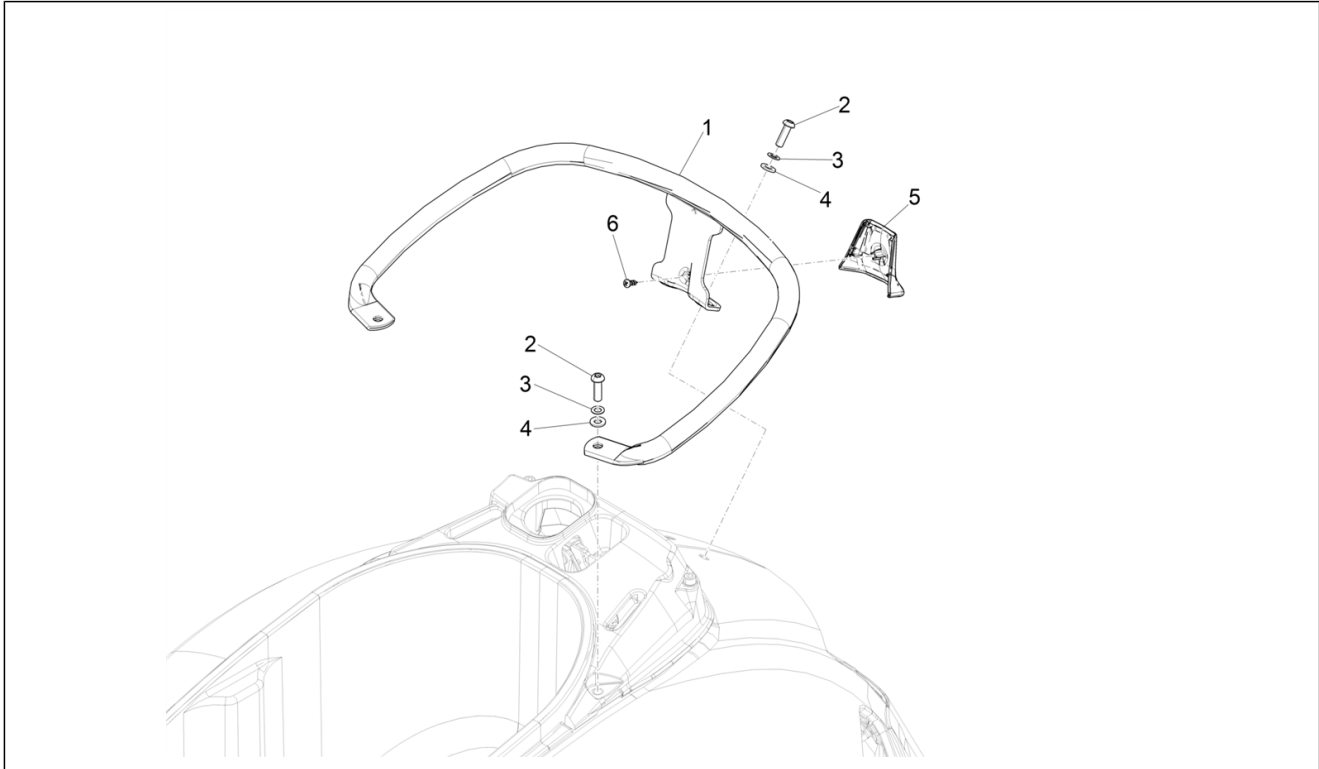

Group	Frame - Plastic parts - Coachwork
Code	02.44
Description	Rear luggage rack
Service	1

Pos.	Code	Description	Qty	Variants
				Country:Canada Version[CANADA] Colour:B04 - WHITE[B04] Model version:Super Version [Super] Country:Canada Version[CANADA] Colour:Matte blue 288/A[288/A] Model version:Super Tech[Super Tech] Country:Canada Version[CANADA] Colour:G22 - Quartz gray[G22] Model version:Super Tech[Super Tech] Country:Canada Version[CANADA] Colour:G23 - Ice gray[G23] Model version:Super Tech[Super Tech] Country:Canada Version[CANADA] Colour:Beige Q01[Q01] Model version:Classic Version[Classic] Country:USA Version[USA] Colour:Lattementa green 350/A[350/A] Model version:Classic Version[Classic] Country:USA Version[USA] Colour:98/A - Black Competition[98/A] Model version:Classic Version[Classic] Country:USA Version[USA] Colour:B04 - WHITE[B04] Model version:Super Version [Super] Country:Canada Version[CANADA] Colour:Dragon Red 894[894] Model version:Super Version [Super] Country:USA Version[USA] Colour:Lattementa green 350/A[350/A] Model version:Classic Version[Classic] Country:USA Version[USA] Colour:98/A - Black Competition[98/A] Model version:Classic Version[Classic] Country:USA Version[USA] Colour:B04 - WHITE[B04] Model version:Super Version [Super] Country:USA Version[USA] Colour:90 - Black[90]