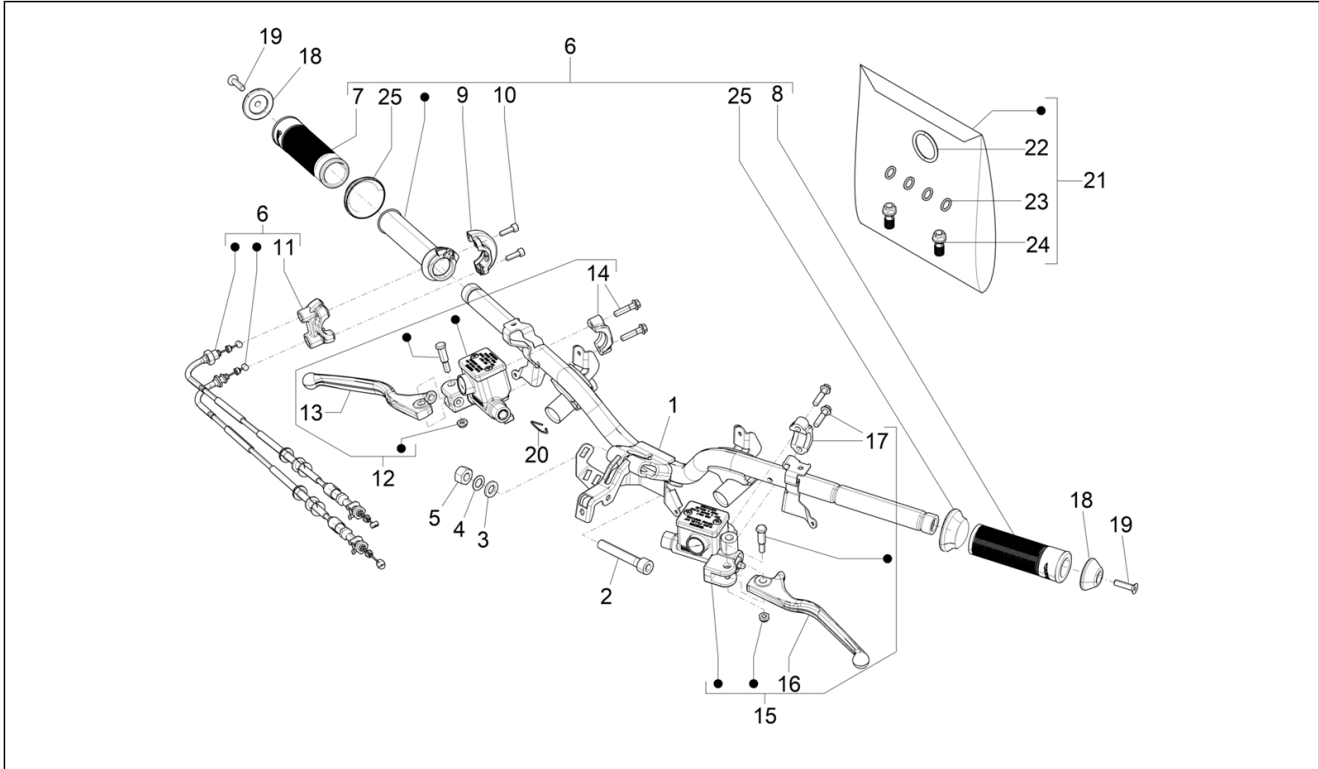

Group	Handlebars/Steering
Code	03.06
Description	Handlebars - Master cil.
Service	1

Pos.	Code	Description	Qty	Variants
19	830129	Countersunk screw with hexagon socket	2	
20	657046	Spring	2	
21	1R000467	Brake system bleeding kit	1	
22	006731	Gasket	1	
23	AP8113004	Washer 10x14x1,6*	4	
24	AP8133945	Bleeder raccord	2	
25	1C00703800090	Grip ring	2	Colour:A11 - Orange Brick[A11] Model version:Super Sport[SUPER SPORT] Country:Canada Version[CANADA] Colour:B04 - WHITE[B04] Model version:Super Sport[SUPER SPORT] Country:Canada Version[CANADA] Colour:Technical grey 707/C[707/C] Model version:Super Sport[SUPER SPORT] Country:Canada Version[CANADA] Colour:Matt Black 99/C[99/C] Model version:Super Sport[SUPER SPORT] Country:Canada Version[CANADA] Colour:Green V03[V03] Model version:Super Sport[SUPER SPORT] Country:Canada Version[CANADA] Colour:B04 - WHITE[B04] Model version:Super Sport[SUPER SPORT] Country:USA Version[USA] Colour:Technical grey 707/C[707/C] Country:USA Version[USA] Colour:A11 - Orange Brick[A11] Model version:Super Sport[SUPER SPORT] Country:USA Version[USA] Colour:Green V03[V03] Model version:Super Sport[SUPER SPORT] Country:USA Version[USA] Colour:B04 - WHITE[B04] Model version:Super Version [Super] Country:Canada Version[CANADA] Colour:Dragon Red 894[894]