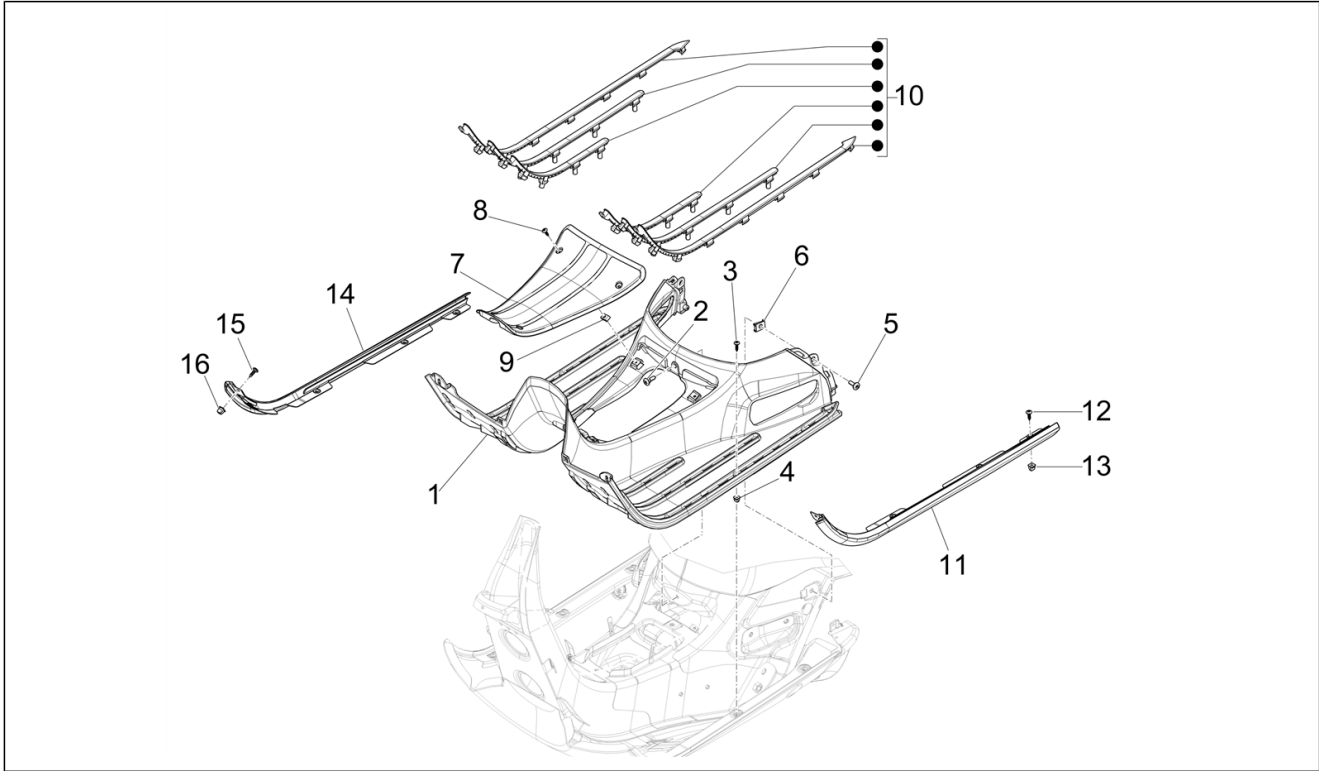

Group	Frame - Plastic parts - Coachwork
Code	02.31
Description	Central cover - Footrests
Service	1

Pos.	Code	Description	Qty	Variants
				Model version:Classic Version[Classic] Country:USA Version[USA] Colour:Beige Q01[Q01] Model version:Classic Version[Classic] Country:USA Version[USA]
7	1B0106370000C	Battery box cover	1	Colour:B04 - WHITE[B04] Model version:Super Version [Super] Country:USA Version[USA] Colour:Dragon Red 894[894] Model version:Super Version [Super] Country:USA Version[USA] Colour:Matte blue 288/A[288/A] Model version:Super Tech[Super Tech] Country:USA Version[USA] Colour:G22 - Quartz gray[G22] Model version:Super Tech[Super Tech] Country:USA Version[USA] Colour:G23 - Ice gray[G23] Model version:Super Tech[Super Tech] Country:USA Version[USA] Colour:A11 - Orange Brick[A11] Model version:Super Sport[SUPER SPORT] Country:Canada Version[CANADA] Colour:B04 - WHITE[B04] Model version:Super Sport[SUPER SPORT] Country:Canada Version[CANADA] Colour:Technical grey 707/C[707/C] Model version:Super Sport[SUPER SPORT] Country:Canada Version[CANADA] Colour:Matt Black 99/C[99/C] Model version:Super Sport[SUPER SPORT] Country:Canada Version[CANADA] Colour:Green V03[V03] Model version:Super Sport[SUPER SPORT] Country:Canada Version[CANADA] Colour:Dragon Red 894[894] Model version:Super Version [Super]