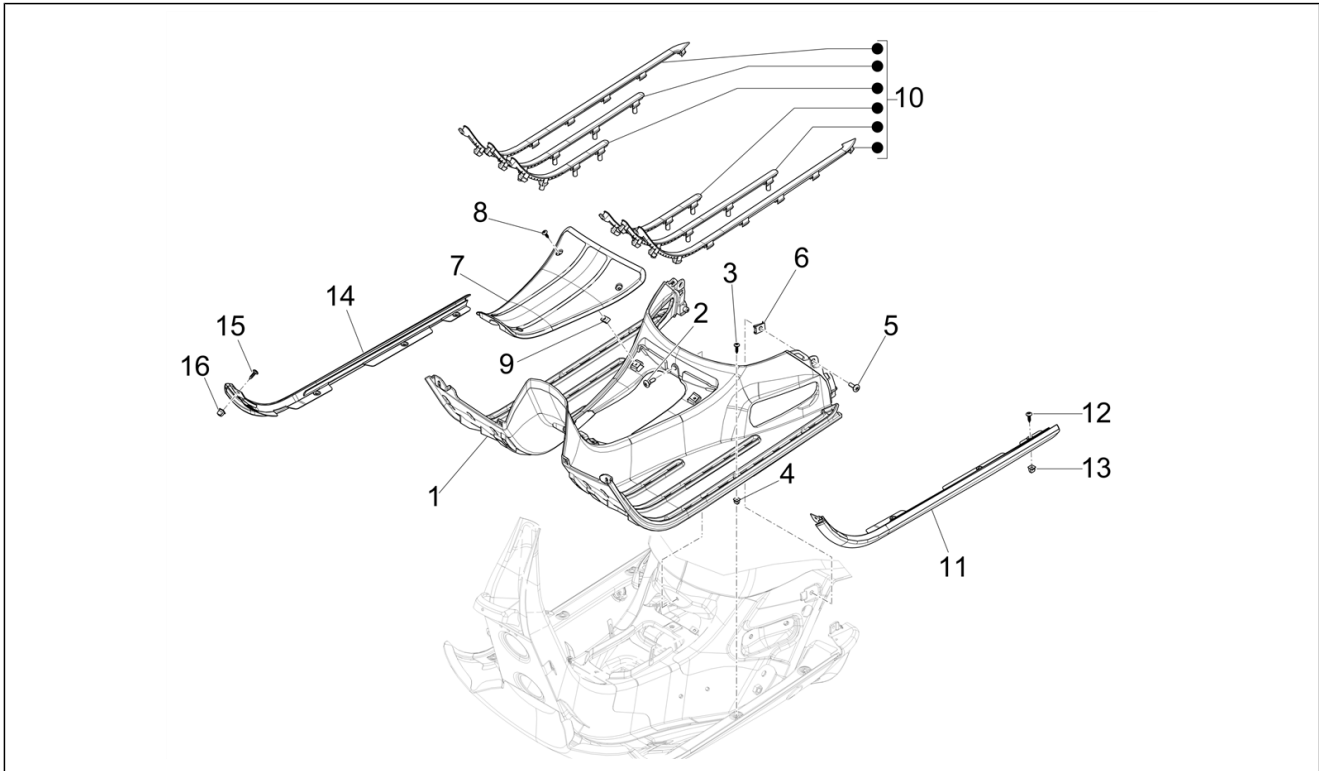

Group	Frame - Plastic parts - Coachwork
Code	02.31
Description	Central cover - Footrests
Service	1

Pos.	Code	Description	Qty	Variants
				Model version:Super Version [Super] Country:USA Version[USA] Colour:90 - Black[90] Model version:Super Version [Super] Country:USA Version[USA] Colour:90 - Black[90] Model version:Super Version [Super] Country:Canada Version[CANADA]
1	1B009618000R7	Painted footrest	1	Colour:Dragon Red 894[894] Model version:Super Version [Super] Country:USA Version[USA] Colour:Dragon Red 894[894] Model version:Super Version [Super] Country:Canada Version[CANADA] Colour:Dragon Red 894[894] Model version:Super Version [Super] Country:USA Version[USA] Colour:Dragon Red 894[894] Model version:Super Version [Super] Country:Canada Version[CANADA]
1	1B009618000XN2	Painted footrest	1	Colour:98/A - Black Competition[98/A] Model version:Classic Version[Classic] Country:Canada Version[CANADA] Colour:98/A - Black Competition[98/A] Model version:Classic Version[Classic] Country:USA Version[USA] Colour:98/A - Black Competition[98/A] Model version:Classic Version[Classic] Country:USA Version[USA]
1	1B009618000Q01	Painted footrest	1	Colour:Beige Q01[Q01] Model version:Classic Version[Classic] Country:Canada Version[CANADA] Colour:Beige Q01[Q01] Model version:Classic Version[Classic] Country:USA Version[USA] Colour:Beige Q01[Q01] Model version:Classic Version[Classic]