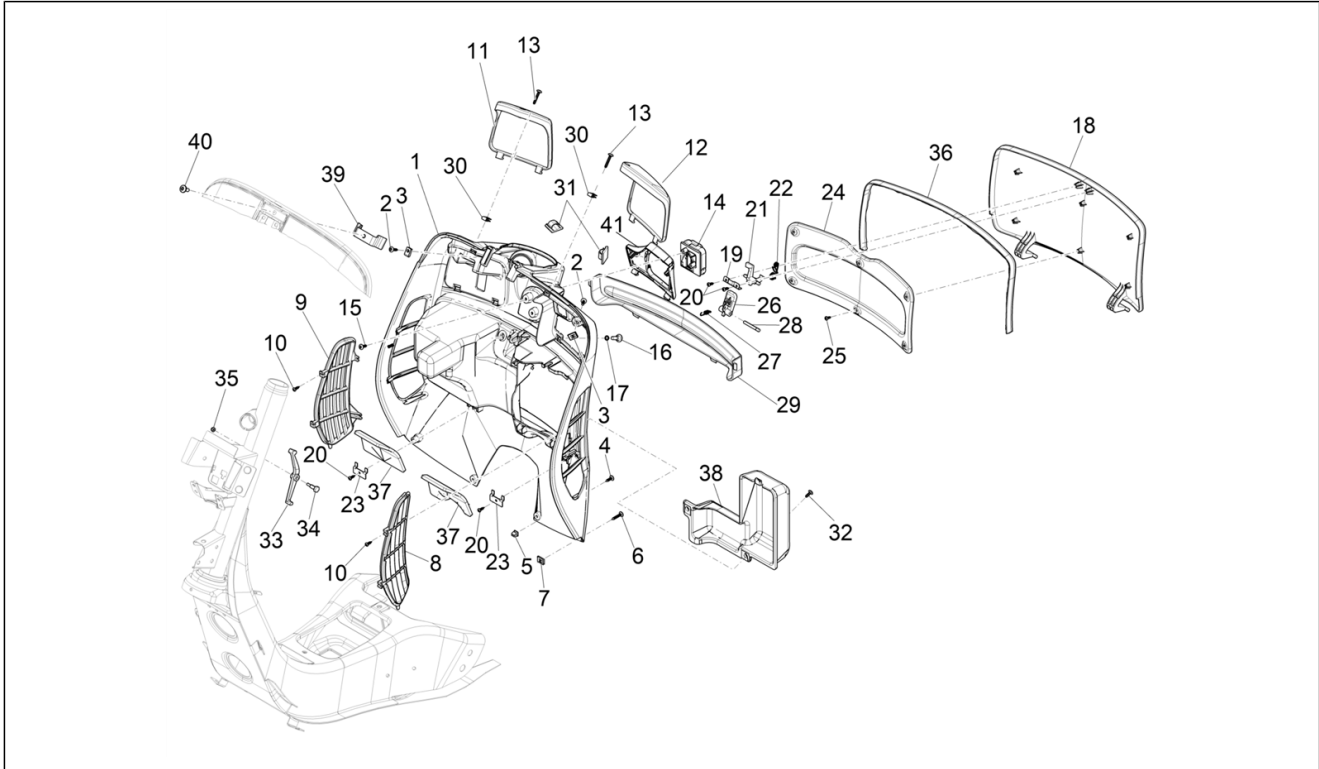

Group	Frame - Plastic parts - Coachwork
Code	02.30
Description	Front glove-box - Knee-guard panel
Service	1

Pos.	Code	Description	Qty	Variants
18	57717500G22	Glove compartment door, painted	1	Country:Canada Version[CANADA] Colour:G22 - Quartz gray[G22] Model version:Super Tech[Super Tech] Country:USA Version[USA] Colour:G22 - Quartz gray[G22] Model version:Super Tech[Super Tech] Country:Canada Version[CANADA] Colour:G22 - Quartz gray[G22] Model version:Super Tech[Super Tech] Country:USA Version[USA] Colour:G22 - Quartz gray[G22] Model version:Super Tech[Super Tech] Country:Canada Version[CANADA]
18	57717500G23	Glove compartment door, painted	1	Colour:G23 - Ice gray[G23] Model version:Super Tech[Super Tech] Country:USA Version[USA] Colour:G23 - Ice gray[G23] Model version:Super Tech[Super Tech] Country:Canada Version[CANADA] Colour:G23 - Ice gray[G23] Model version:Super Tech[Super Tech] Country:Canada Version[CANADA] Colour:G23 - Ice gray[G23] Model version:Super Tech[Super Tech] Country:USA Version[USA]
18	5771750090	Glove compartment door, painted	1	Colour:90 - Black[90] Model version:Super Version [Super] Country:Canada Version[CANADA] Colour:90 - Black[90] Model version:Super Version [Super] Country:USA Version[USA] Colour:90 - Black[90] Model version:Super Version [Super] Country:USA Version[USA] Colour:90 - Black[90] Model version:Super Version [Super] Country:Canada Version[CANADA]