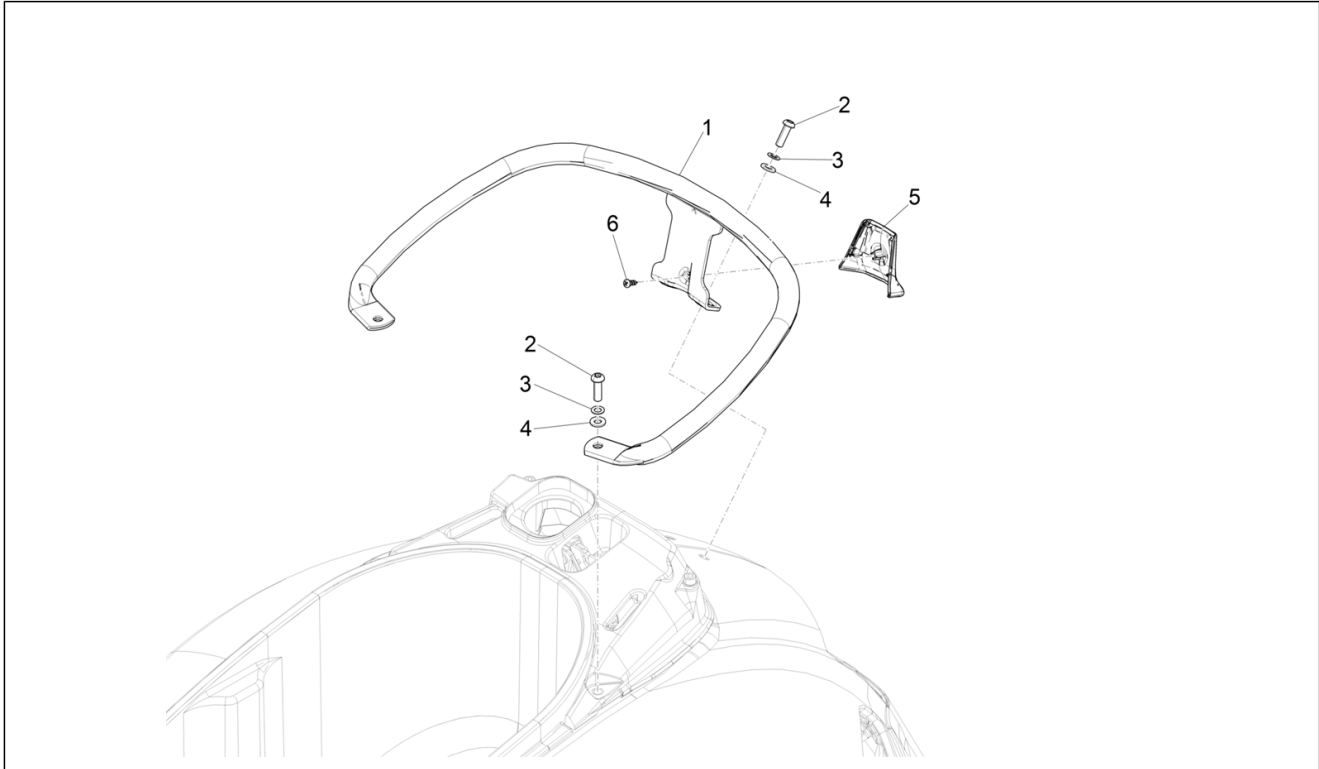

Group	Frame - Plastic parts - Coachwork
Code	02.44
Description	Rear luggage rack
Service	1

Pos.	Code	Description	Qty	Variants
				Country:USA Version[USA] Colour:Technical grey 707/C[707/C] Country:USA Version[USA] Colour:A11 - Orange Brick[A11] Model version:Super Sport[SUPER SPORT] Country:USA Version[USA] Colour:Green V03[V03] Model version:Super Sport[SUPER SPORT] Country:USA Version[USA] Colour:A11 - Orange Brick[A11] Model version:Super Sport[SUPER SPORT] Country:USA Version[USA] Colour:A11 - Orange Brick[A11] Model version:Super Sport[SUPER SPORT] Country:Canada Version[CANADA] Colour:Green V03[V03] Model version:Super Sport[SUPER SPORT] Country:USA Version[USA] Colour:Green V03[V03] Model version:Super Sport[SUPER SPORT] Country:Canada Version[CANADA] Colour:B04 - WHITE[B04] Model version:Super Sport[SUPER SPORT] Country:USA Version[USA] Colour:B04 - WHITE[B04] Model version:Super Sport[SUPER SPORT] Country:Canada Version[CANADA] Colour:Technical grey 707/C[707/C] Model version:Super Sport[SUPER SPORT] Country:USA Version[USA] Colour:Technical grey 707/C[707/C] Model version:Super Sport[SUPER SPORT] Country:Canada Version[CANADA] Colour:Matt Black 99/C[99/C] Model version:Super Sport[SUPER SPORT] Country:USA Version[USA] Colour:Matt Black 99/C[99/C] Model version:Super Sport[SUPER SPORT]