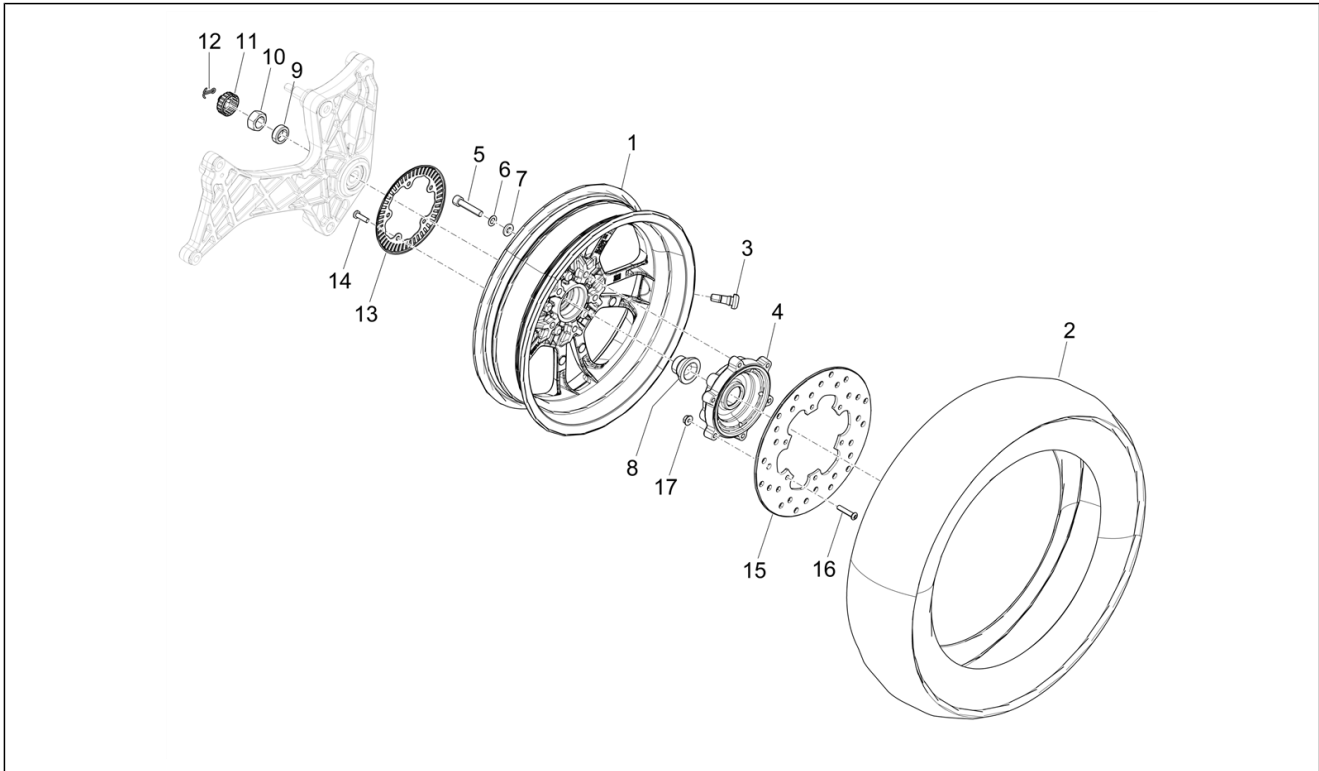

Group	Suspensions - Wheels
Code	04.12
Description	Rear wheel
Service	1

Pos.	Code	Description	Qty	Variants
				Country:Canada Version[CANADA] Colour:G22 - Quartz gray[G22] Model version:Super Tech[Super Tech] Country:Canada Version[CANADA] Colour:G23 - Ice gray[G23] Model version:Super Tech[Super Tech] Country:Canada Version[CANADA] Colour:B04 - WHITE[B04] Model version:Super Version [Super] Country:Canada Version[CANADA] Colour:Dragon Red 894[894] Model version:Super Version [Super] Country:USA Version[USA] Colour:B04 - WHITE[B04] Model version:Super Version [Super] Country:USA Version[USA] Colour:90 - Black[90] Model version:Super Version [Super] Country:USA Version[USA] Colour:Dragon Red 894[894] Model version:Super Version [Super] Country:Canada Version[CANADA] Colour:G22 - Quartz gray[G22] Model version:Super Tech[Super Tech] Country:USA Version[USA] Colour:G22 - Quartz gray[G22] Model version:Super Tech[Super Tech] Country:Canada Version[CANADA] Colour:G23 - Ice gray[G23] Model version:Super Tech[Super Tech] Country:Canada Version[CANADA] Colour:G23 - Ice gray[G23] Model version:Super Tech[Super Tech] Country:USA Version[USA] Colour:Matte blue 288/A[288/A] Model version:Super Tech[Super Tech] Country:Canada Version[CANADA] Colour:90 - Black[90]