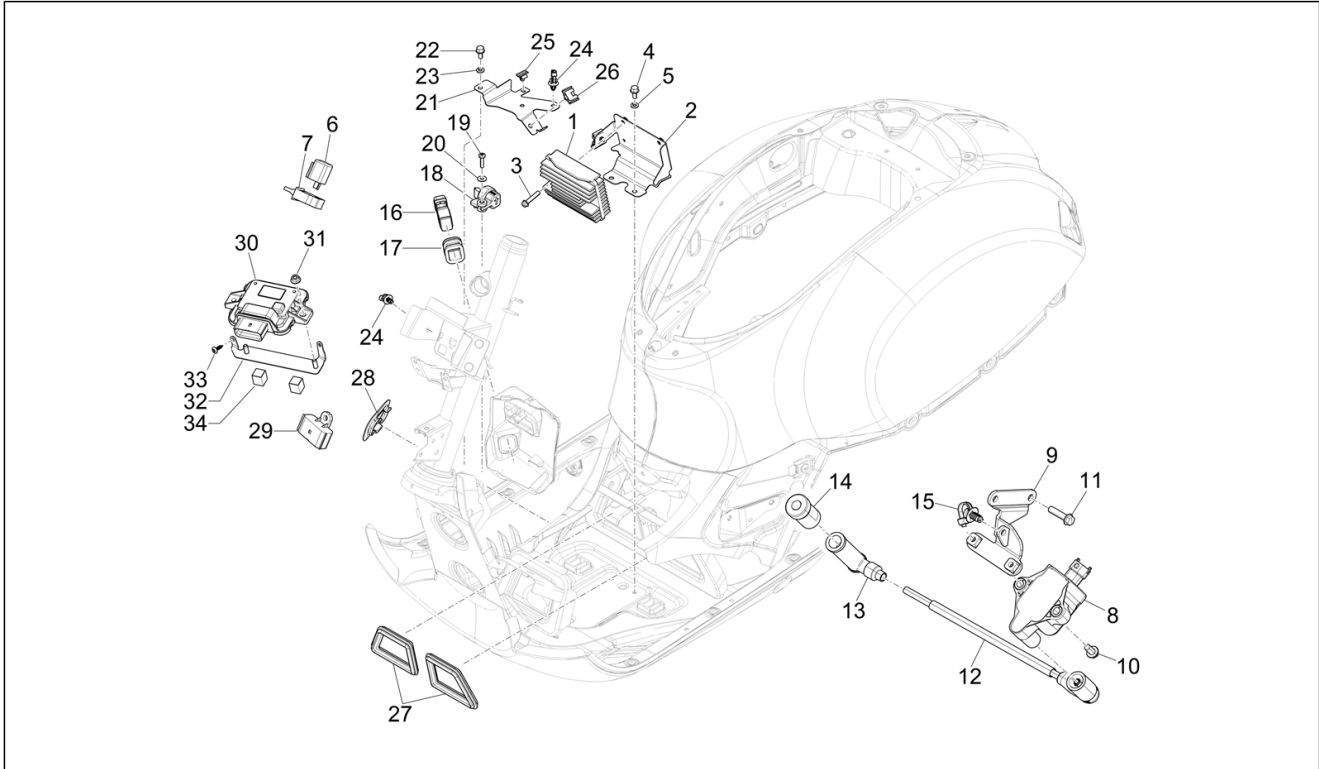

Group	Electrical system
Code	06.06
Description	Voltage Regulators - Electronic Control Units (ecu) - H.T. Coil
Service	1

Pos.	Code	Description	Qty	Variants
				Colour:B04 - WHITE[B04] Model version:Super Sport[SUPER SPORT] Country:USA Version[USA] Colour:B04 - WHITE[B04] Model version:Super Sport[SUPER SPORT] Country:Canada Version[CANADA] Colour:Technical grey 707/C[707/C] Model version:Super Sport[SUPER SPORT] Country:USA Version[USA] Colour:Technical grey 707/C[707/C] Model version:Super Sport[SUPER SPORT] Country:Canada Version[CANADA] Colour:Matt Black 99/C[99/C] Model version:Super Sport[SUPER SPORT] Country:USA Version[USA] Colour:Matt Black 99/C[99/C] Model version:Super Sport[SUPER SPORT] Country:Canada Version[CANADA] Colour:G22 - Quartz gray[G22] Model version:Super Tech[Super Tech] Country:USA Version[USA] Colour:G22 - Quartz gray[G22] Model version:Super Tech[Super Tech] Country:Canada Version[CANADA] Colour:G23 - Ice gray[G23] Model version:Super Tech[Super Tech] Country:Canada Version[CANADA] Colour:G23 - Ice gray[G23] Model version:Super Tech[Super Tech] Country:USA Version[USA] Colour:Matte blue 288/A[288/A] Model version:Super Tech[Super Tech] Country:Canada Version[CANADA] Colour:Matt Black 99/C[99/C] Model version:Super Sport[SUPER SPORT] Country:USA Version[USA] Colour:90 - Black[90] Model version:Super Version [Super]