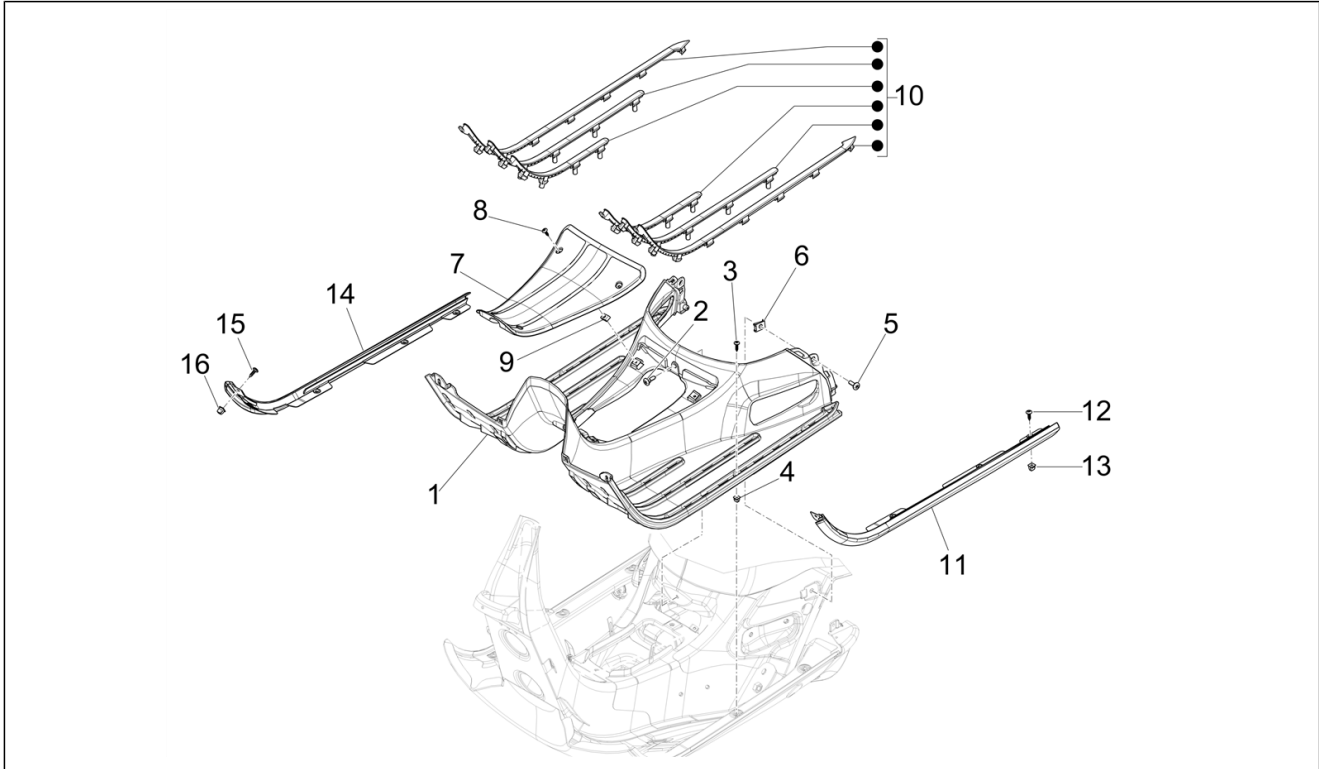

Group	Frame - Plastic parts - Coachwork
Code	02.31
Description	Central cover - Footrests
Service	1

Pos.	Code	Description	Qty	Variants
				Country:Canada Version[CANADA] Colour:Green V03[V03] Model version:Super Sport[SUPER SPORT] Country:USA Version[USA] Colour:Green V03[V03] Model version:Super Sport[SUPER SPORT] Country:Canada Version[CANADA] Colour:B04 - WHITE[B04] Model version:Super Sport[SUPER SPORT] Country:USA Version[USA] Colour:B04 - WHITE[B04] Model version:Super Sport[SUPER SPORT] Country:Canada Version[CANADA] Colour:Technical grey 707/C[707/C] Model version:Super Sport[SUPER SPORT] Country:USA Version[USA] Colour:Technical grey 707/C[707/C] Model version:Super Sport[SUPER SPORT] Country:Canada Version[CANADA] Colour:Matt Black 99/C[99/C] Model version:Super Sport[SUPER SPORT] Country:USA Version[USA] Colour:Matt Black 99/C[99/C] Model version:Super Sport[SUPER SPORT] Country:Canada Version[CANADA] Colour:B04 - WHITE[B04] Model version:Super Version [Super] Country:USA Version[USA] Colour:90 - Black[90] Model version:Super Version [Super] Country:USA Version[USA] Colour:Dragon Red 894[894] Model version:Super Version [Super] Country:Canada Version[CANADA] Colour:G22 - Quartz gray[G22] Model version:Super Tech[Super Tech] Country:USA Version[USA] Colour:G22 - Quartz gray[G22]