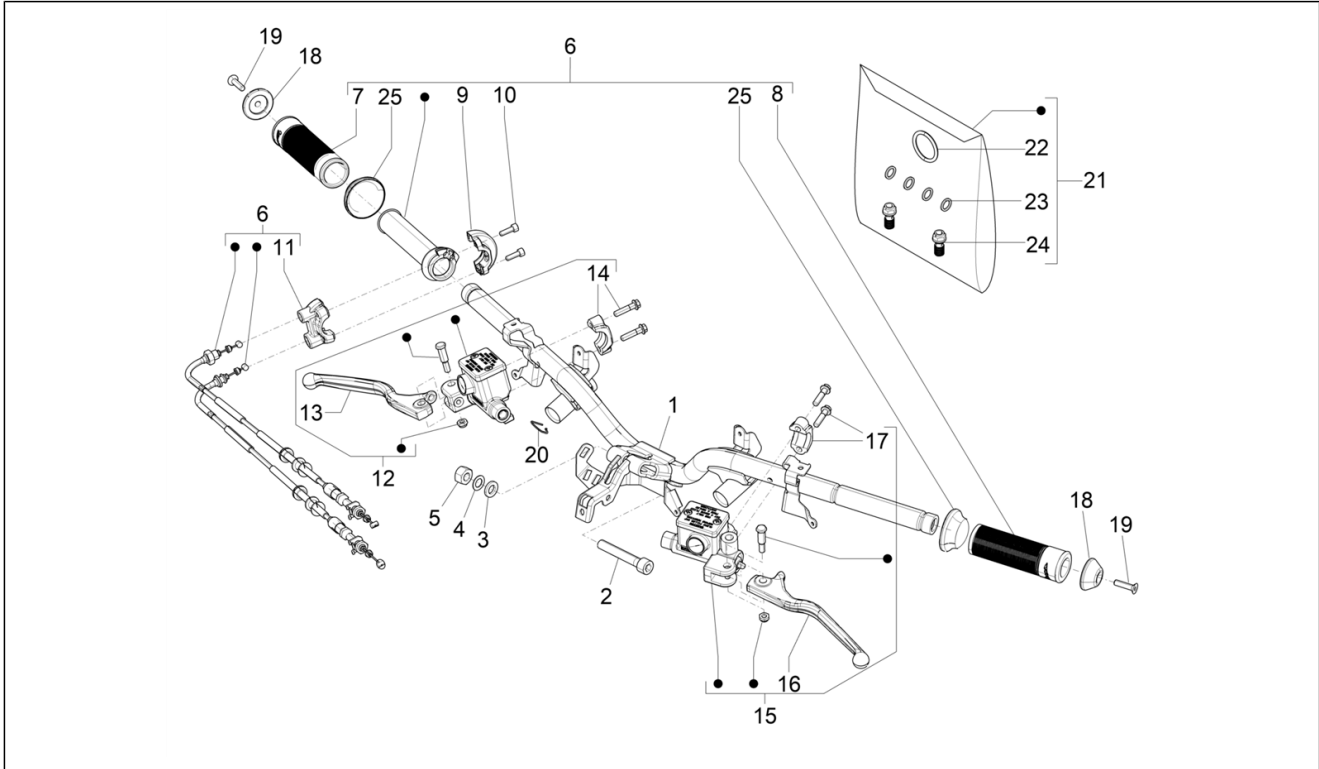

Group	Handlebars/Steering
Code	03.06
Description	Handlebars - Master cil.
Service	1

Pos.	Code	Description	Qty	Variants
				Model version:Super Sport[SUPER SPORT] Country:Canada Version[CANADA] Colour:Matt Black 99/C[99/C] Model version:Super Sport[SUPER SPORT] Country:USA Version[USA] Colour:Matt Black 99/C[99/C] Model version:Super Sport[SUPER SPORT] Country:Canada Version[CANADA] Colour:Matt Black 99/C[99/C] Model version:Super Sport[SUPER SPORT] Country:USA Version[USA]
7	CM327501000G30	Grip, r.h.	1	Colour:Beige Q01[Q01] Model version:Classic Version[Classic] Country:Canada Version[CANADA] Colour:Lattementa green 350/A[350/A] Model version:Classic Version[Classic] Country:Canada Version[CANADA] Colour:98/A - Black Competition[98/A] Model version:Classic Version[Classic] Country:Canada Version[CANADA] Colour:Beige Q01[Q01] Model version:Classic Version[Classic] Country:USA Version[USA] Colour:Lattementa green 350/A[350/A] Model version:Classic Version[Classic] Country:USA Version[USA] Colour:98/A - Black Competition[98/A] Model version:Classic Version[Classic] Country:USA Version[USA] Colour:Lattementa green 350/A[350/A] Model version:Classic Version[Classic] Country:USA Version[USA] Colour:98/A - Black Competition[98/A] Model version:Classic Version[Classic] Country:USA Version[USA] Colour:Beige Q01[Q01] Model version:Classic Version[Classic]