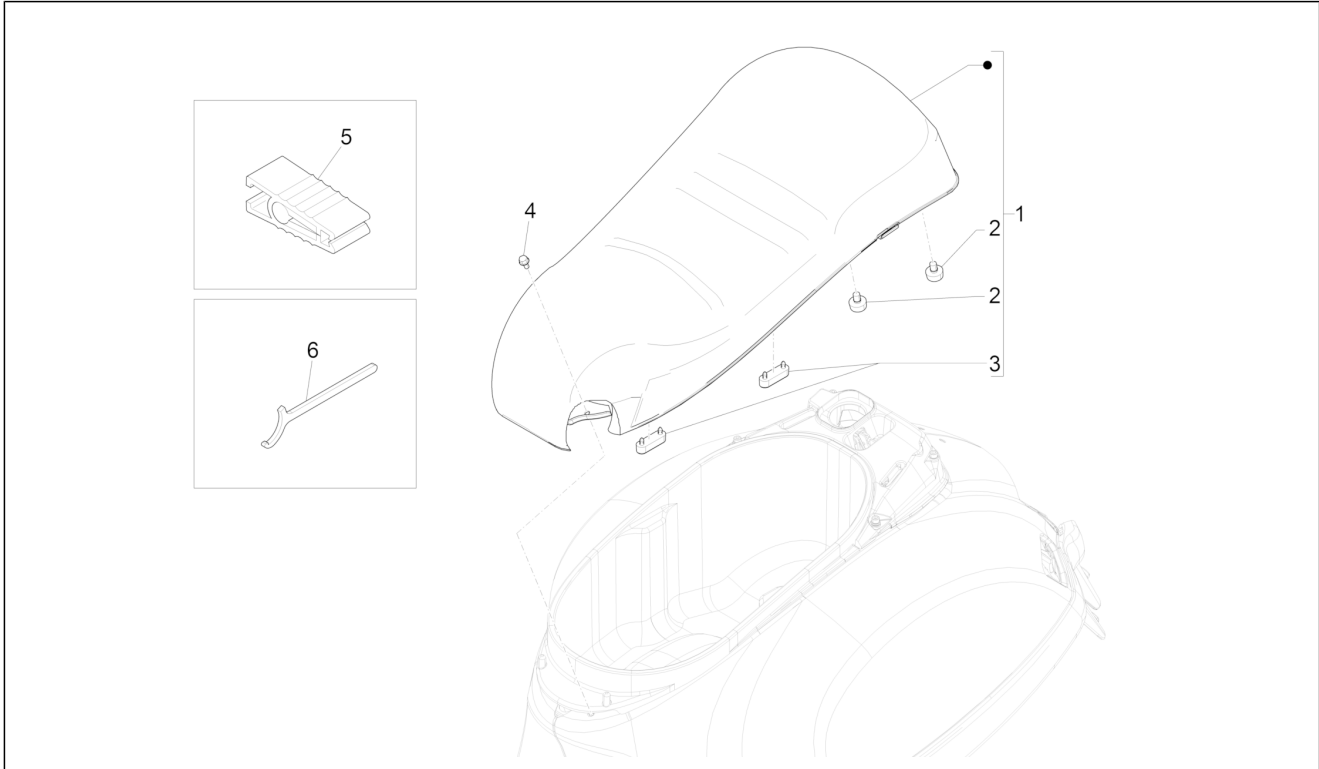

Group	Frame - Plastic parts - Coachwork
Code	02.39
Description	Saddle/seats
Service	1

Pos.	Code	Description	Qty	Variants
				Colour:B04 - WHITE[B04] Model version:Super Sport[SUPER SPORT] Country:USA Version[USA] Colour:B04 - WHITE[B04] Model version:Super Sport[SUPER SPORT] Country:Canada Version[CANADA] Colour:Technical grey 707/C[707/C] Model version:Super Sport[SUPER SPORT] Country:USA Version[USA] Colour:Technical grey 707/C[707/C] Model version:Super Sport[SUPER SPORT] Country:Canada Version[CANADA] Colour:Matt Black 99/C[99/C] Model version:Super Sport[SUPER SPORT] Country:USA Version[USA] Colour:Matt Black 99/C[99/C] Model version:Super Sport[SUPER SPORT] Country:Canada Version[CANADA] Colour:Matt Black 99/C[99/C] Model version:Super Sport[SUPER SPORT] Country:USA Version[USA]
1	1B009579000C2	Saddle assembly	1	Colour:B04 - WHITE[B04] Model version:Super Version [Super] Country:USA Version[USA] Colour:Dragon Red 894[894] Model version:Super Version [Super] Country:USA Version[USA] Colour:Dragon Red 894[894] Model version:Super Version [Super] Country:Canada Version[CANADA] Colour:90 - Black[90] Model version:Super Version [Super] Country:Canada Version[CANADA] Colour:B04 - WHITE[B04] Model version:Super Version [Super] Country:Canada Version[CANADA] Colour:B04 - WHITE[B04]