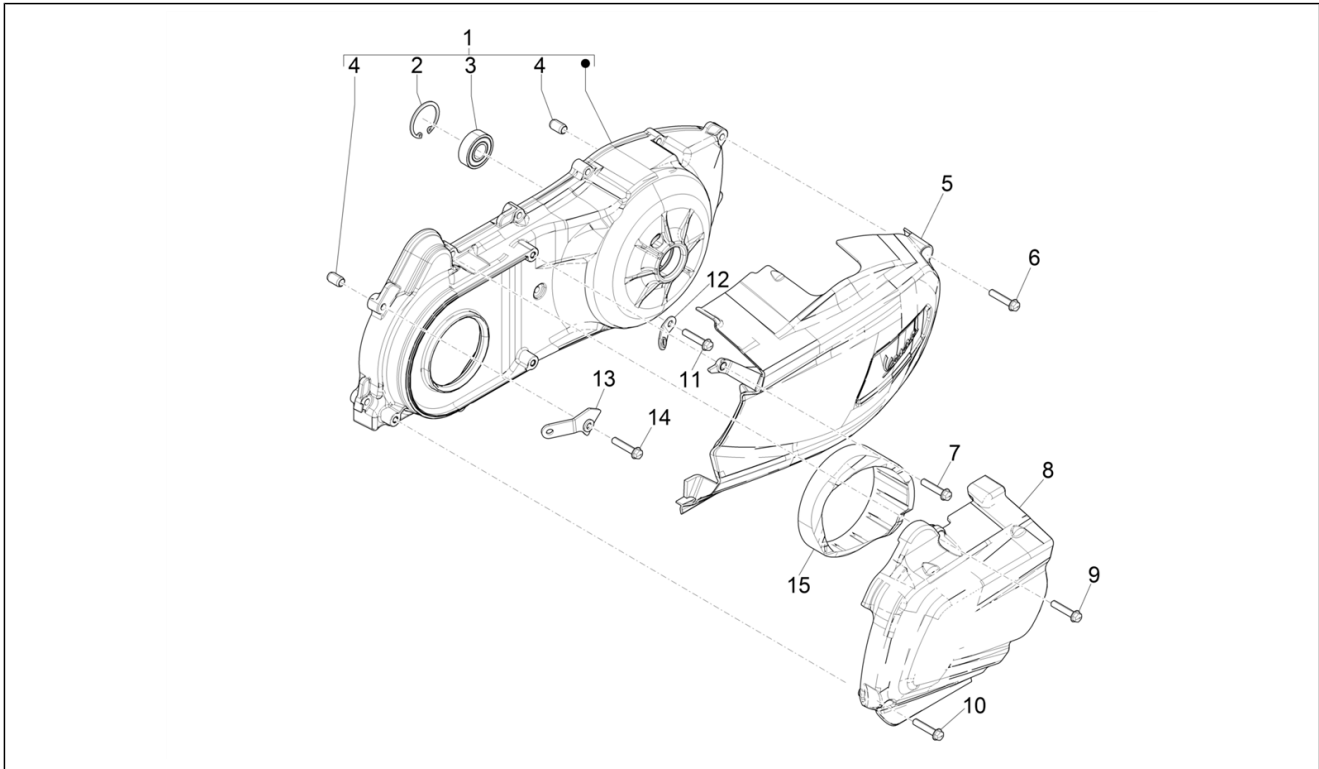

Group	Engine
Code	01.15
Description	Crankcase cover - Crankcase cooling
Service	1

Pos.	Code	Description	Qty	Variants
1	1A013051	Transmission cover with U.P.	1	
2	006635	Snap ring	1	
3	4789853	Radial bearing 15x35x11	1	
4	B015956	Pin d.9,5 h=15	2	
5	1A014720	Cover soundproofing material	1	
6	874549	Flanged hexagon screw M6x25	1	
7	414838	Flanged hexagon screw M6x35	2	
8	1A014961	Cooling Cover	1	
9	414838	Flanged hexagon screw M6x35	1	
10	874549	Flanged hexagon screw M6x25	1	
11	B016792	Flanged hexagon screw M6x30	6	
12	844964	Hose clamp	1	
13	877790	Bracket with U.P.	1	
14	B016792	Flanged hexagon screw M6x30	1	
15	1A011977	Air filter	1