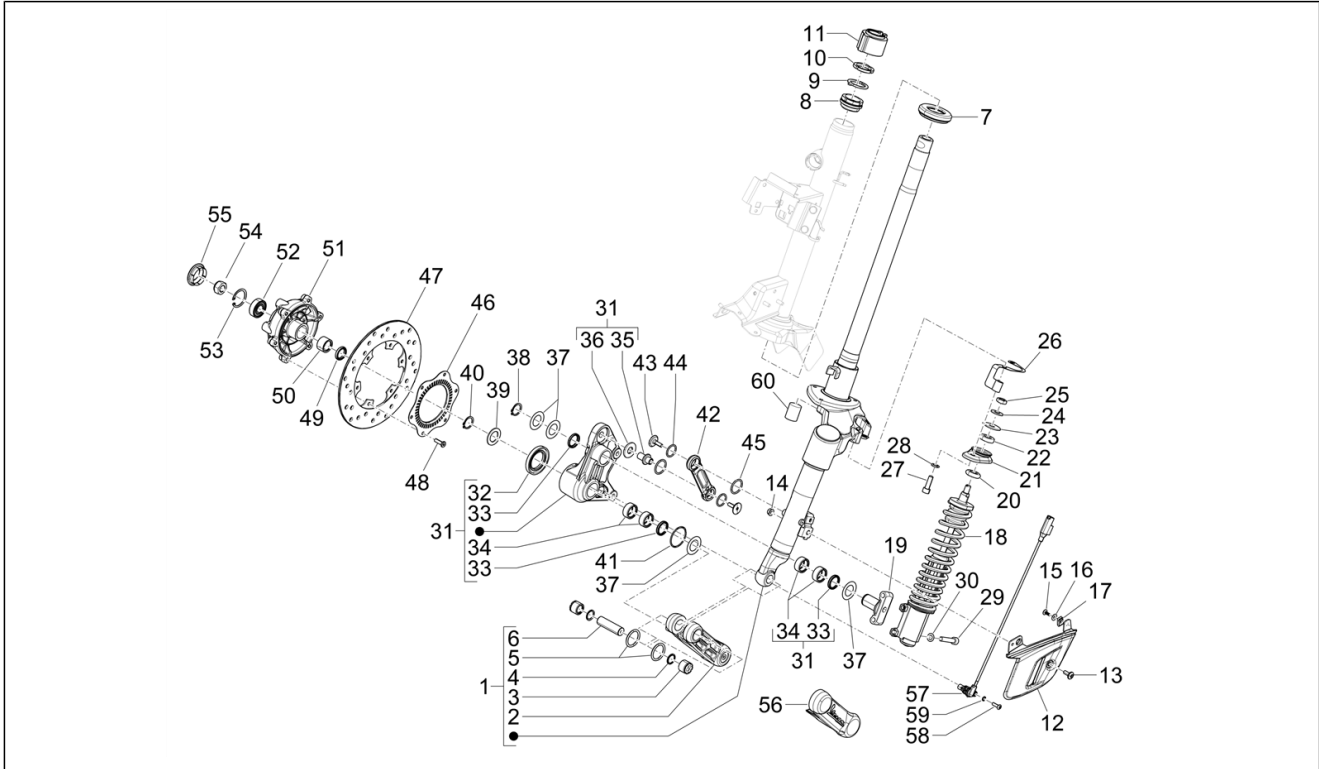

Group	Suspensions - Wheels
Code	04.02
Description	Fork/steering tube - Steering bearing unit
Service	1

Pos.	Code	Description	Qty	Variants
				Colour:Matt Black 99/C[99/C] Model version:Super Sport[SUPER SPORT] Country:Canada Version[CANADA] Colour:Green V03[V03] Model version:Super Sport[SUPER SPORT] Country:Canada Version[CANADA] Colour:Dragon Red 894[894] Model version:Super Version [Super] Country:Canada Version[CANADA] Colour:90 - Black[90] Model version:Super Version [Super] Country:Canada Version[CANADA] Colour:B04 - WHITE[B04] Model version:Super Version [Super] Country:Canada Version[CANADA] Colour:B04 - WHITE[B04] Model version:Super Sport[SUPER SPORT] Country:USA Version[USA] Colour:Technical grey 707/C[707/C] Country:USA Version[USA] Colour:A11 - Orange Brick[A11] Model version:Super Sport[SUPER SPORT] Country:USA Version[USA] Colour:Green V03[V03] Model version:Super Sport[SUPER SPORT] Country:USA Version[USA] Colour:B04 - WHITE[B04] Model version:Super Version [Super] Country:Canada Version[CANADA] Colour:Dragon Red 894[894] Model version:Super Version [Super] Country:USA Version[USA] Colour:A11 - Orange Brick[A11] Model version:Super Sport[SUPER SPORT] Country:USA Version[USA] Colour:A11 - Orange Brick[A11] Model version:Super Sport[SUPER SPORT] Country:Canada Version[CANADA]