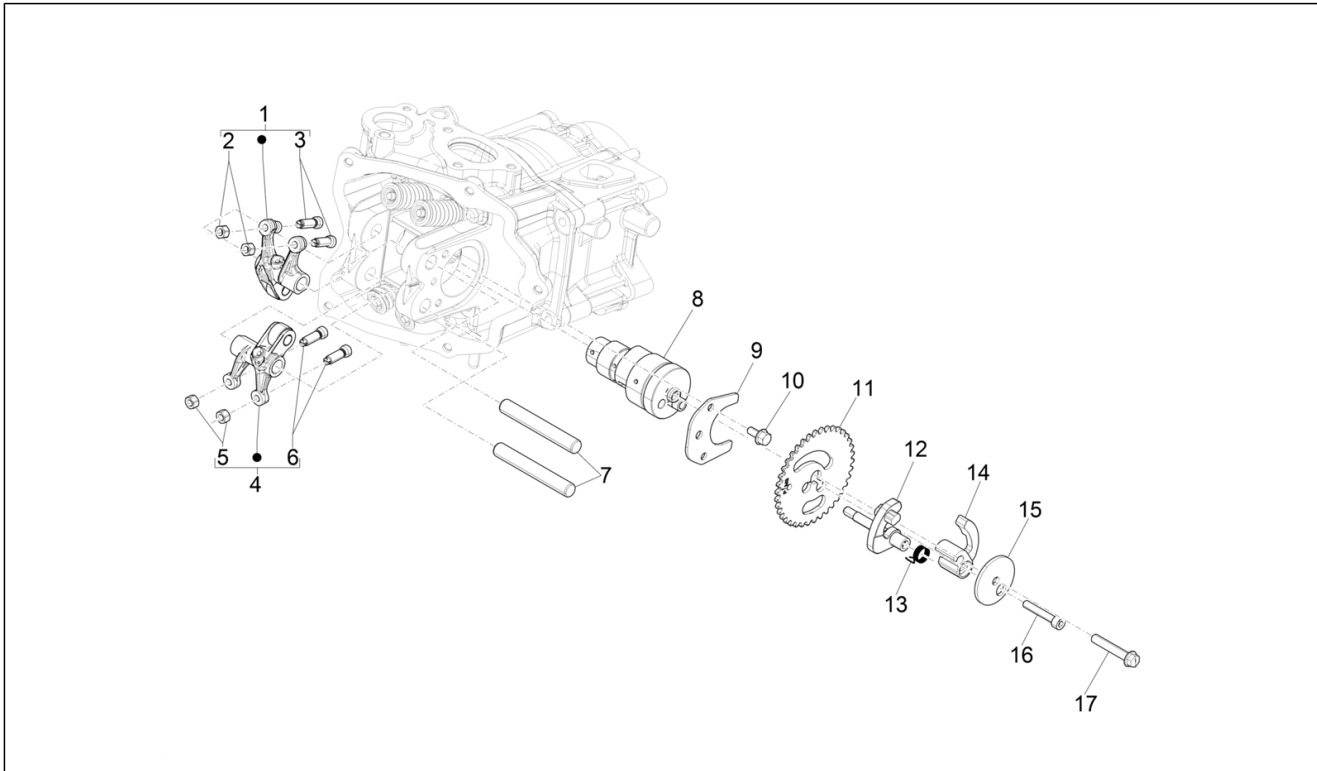

Group	Engine
Code	01.11
Description	Rocking levers support unit
Service	1

Pos.	Code	Description	Qty	Variants
1	1A021575	Intake rocker with roller	1	
2	1A021306	Rocker arm adjuster nut	2	
3	1A021303	Valve adjuster screw	2	
4	1A021577	Exhaust rocker with roller	1	
5	1A021306	Rocker arm adjuster nut	2	
6	1A021303	Valve adjuster screw	2	
7	1A013022	Rocker arms axis	2	
8	1A0143690A	Camshaft with i.p. A	1	
8	1A0143690B	Camshaft with i.p. B	1	
8	1A0143690C	Camshaft with i.p. C	1	
9	877309	Camshaft plate	1	
10	484123	Flanged hexagon screw	2	
11	B014970	Timing system gear	1	
12	CM295801	Decompressor counter weight A	1	
12	CM295802	Decompressor counter weight B	1	
12	CM295803	Decompressor counter weight C	1	
13	B014925	Decompression spring	1	
14	880893	Decompression counter weight	1	
15	B013841	Washer	1	
16	1A003053	Countersunk cylindrical hex head screw M5x30	1	
17	414838	Flanged hexagon screw M6x35	1