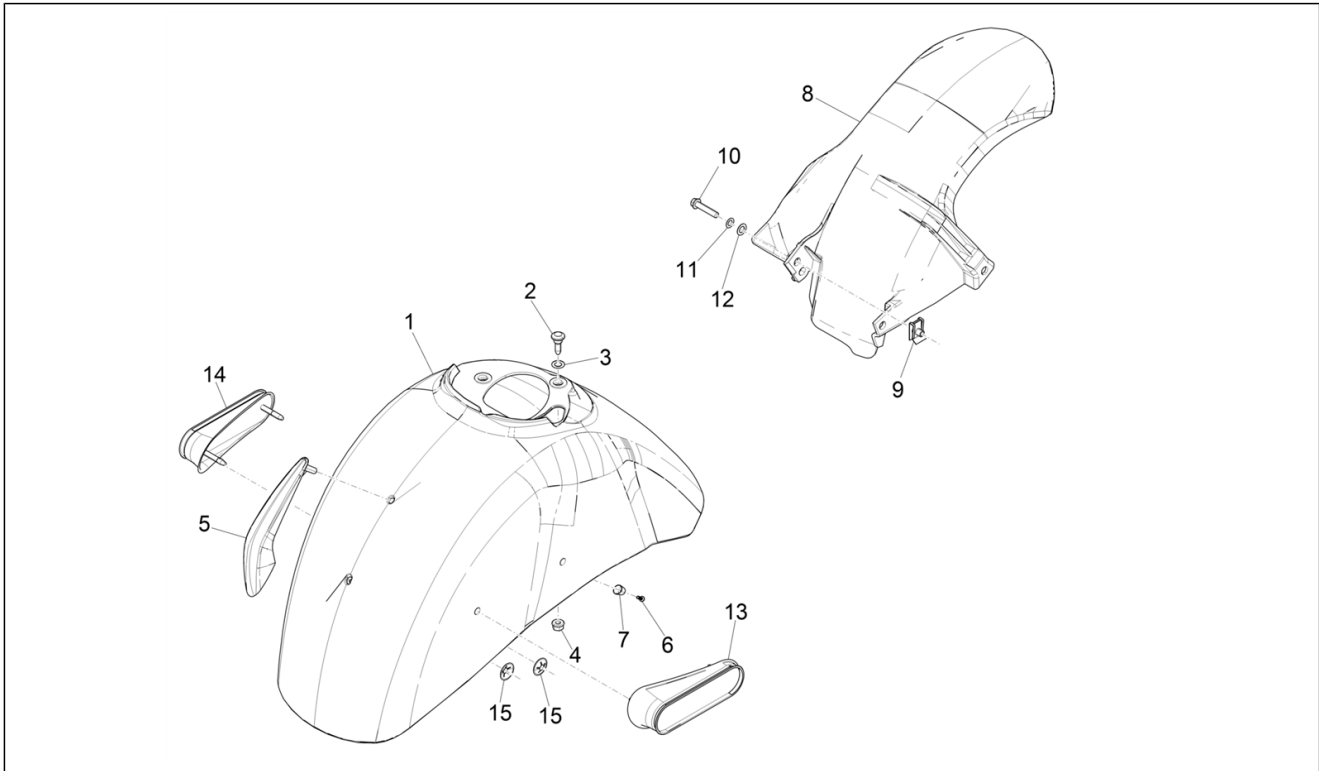

Group	Frame - Plastic parts - Coachwork
Code	02.33
Description	Wheel huosing - Mudguard
Service	1

Pos.	Code	Description	Qty	Variants
				Country:USA Version[USA] Colour:Green V03[V03] Model version:Super Sport[SUPER SPORT] Country:USA Version[USA] Colour:Green V03[V03] Model version:Super Sport[SUPER SPORT] Country:Canada Version[CANADA]
1	1B009438	Front mudguard raw (unpainted)	1	
2	CM179201	Torx head cylinder head screw M6x22	3	
3	709047	Spring washer 8,6x15x0,8	3	
4	012138	Self locking nut M6-6H (CH10)	3	
5	1B009439000G24	Mudguard crest	1	Colour:Matte blue 288/A[288/A] Model version:Super Tech[Super Tech] Country:USA Version[USA] Colour:G22 - Quartz gray[G22] Model version:Super Tech[Super Tech] Country:USA Version[USA] Colour:G23 - Ice gray[G23] Model version:Super Tech[Super Tech] Country:USA Version[USA] Colour:Matte blue 288/A[288/A] Model version:Super Tech[Super Tech] Country:Canada Version[CANADA] Colour:G22 - Quartz gray[G22] Model version:Super Tech[Super Tech] Country:Canada Version[CANADA] Colour:G23 - Ice gray[G23] Model version:Super Tech[Super Tech] Country:Canada Version[CANADA] Colour:G22 - Quartz gray[G22] Model version:Super Tech[Super Tech] Country:USA Version[USA] Colour:G22 - Quartz gray[G22] Model version:Super Tech[Super Tech] Country:Canada Version[CANADA] Colour:G23 - Ice gray[G23]