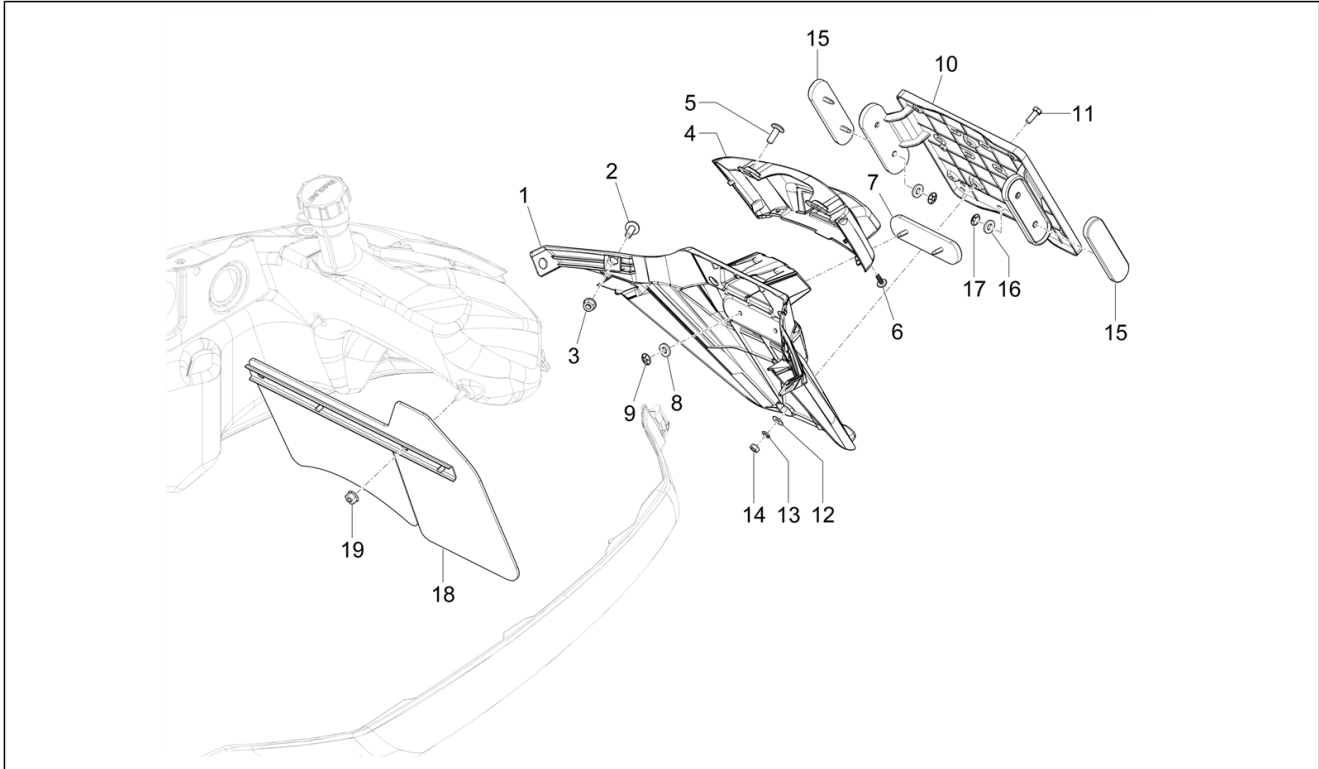

Group	Frame - Plastic parts - Coachwork
Code	02.37
Description	Rear cover - Splash guard
Service	1

Pos.	Code	Description	Qty	Variants
4	1B009635000R7	License plate light small cover	1	Colour:Dragon Red 894[894] Model version:Super Version [Super] Country:USA Version[USA] Colour:Dragon Red 894[894] Model version:Super Version [Super] Country:Canada Version[CANADA] Colour:Dragon Red 894[894] Model version:Super Version [Super] Country:USA Version[USA] Colour:Dragon Red 894[894] Model version:Super Version [Super] Country:Canada Version[CANADA]
4	1B00963500090	License plate light small cover	1	Colour:90 - Black[90] Model version:Super Version [Super] Country:Canada Version[CANADA] Colour:90 - Black[90] Model version:Super Version [Super] Country:USA Version[USA] Colour:90 - Black[90] Model version:Super Version [Super] Country:USA Version[USA] Colour:90 - Black[90] Model version:Super Version [Super] Country:Canada Version[CANADA]
4	1B009635000Q01	License plate light small cover	1	Colour:Beige Q01[Q01] Model version:Classic Version[Classic] Country:Canada Version[CANADA] Colour:Beige Q01[Q01] Model version:Classic Version[Classic] Country:USA Version[USA] Colour:Beige Q01[Q01] Model version:Classic Version[Classic] Country:USA Version[USA]
4	1B009635000VK	License plate light small cover	1	Colour:Lattementa green 350/A[350/A] Model version:Classic Version[Classic] Country:Canada Version[CANADA] Colour:Lattementa green 350/A[350/A]