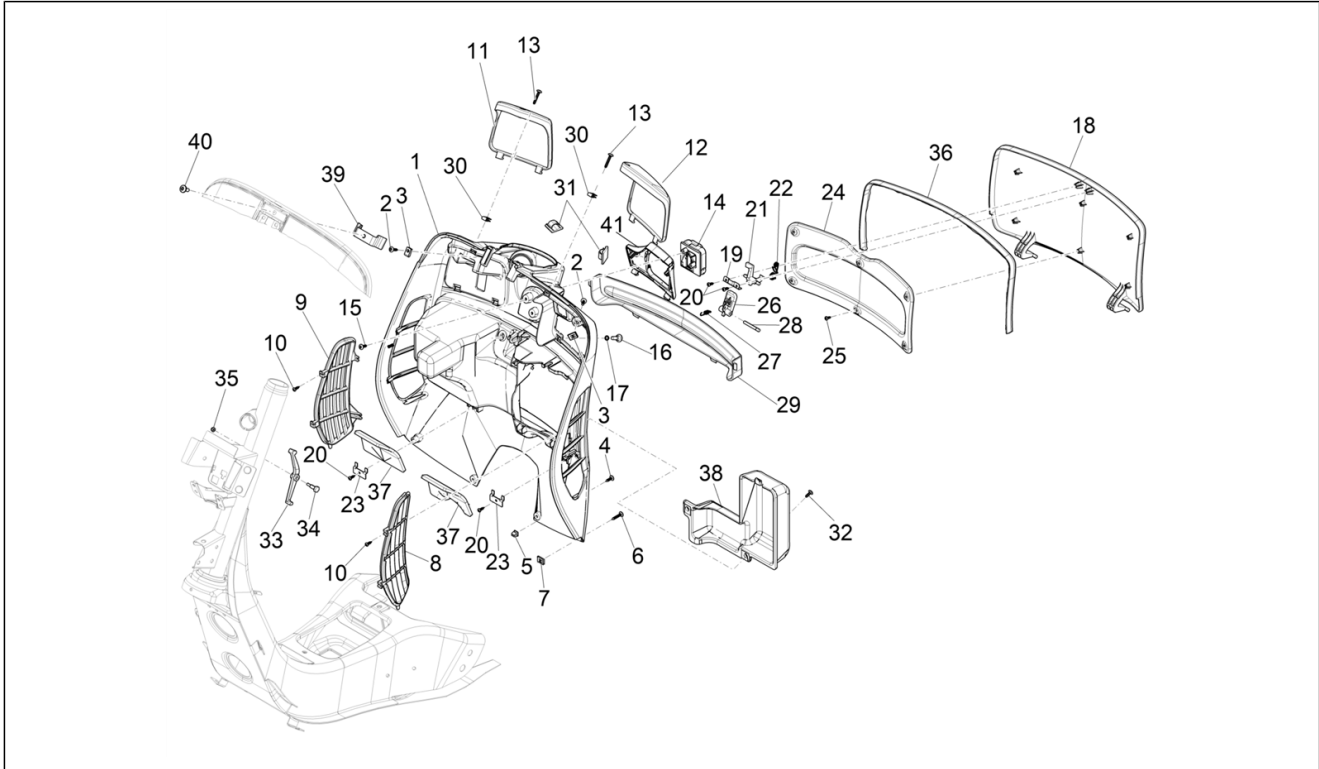

Group	Frame - Plastic parts - Coachwork
Code	02.30
Description	Front glove-box - Knee-guard panel
Service	1

Pos.	Code	Description	Qty	Variants
				Model version:Super Version [Super] Country:Canada Version[CANADA] Colour:B04 - WHITE[B04] Model version:Super Sport[SUPER SPORT] Country:USA Version[USA] Colour:B04 - WHITE[B04] Model version:Super Sport[SUPER SPORT] Country:Canada Version[CANADA] Colour:B04 - WHITE[B04] Model version:Super Version [Super] Country:USA Version[USA]
18	57717500HQ	Glove compartment door, painted	1	Colour:Technical grey 707/C[707/C] Model version:Super Sport[SUPER SPORT] Country:Canada Version[CANADA] Colour:Technical grey 707/C[707/C] Country:USA Version[USA] Colour:Technical grey 707/C[707/C] Model version:Super Sport[SUPER SPORT] Country:USA Version[USA] Colour:Technical grey 707/C[707/C] Model version:Super Sport[SUPER SPORT] Country:Canada Version[CANADA]
18	57717500NV	Glove compartment door, painted	1	Colour:Matt Black 99/C[99/C] Model version:Super Sport[SUPER SPORT] Country:Canada Version[CANADA] Colour:Matt Black 99/C[99/C] Model version:Super Sport[SUPER SPORT] Country:USA Version[USA] Colour:Matt Black 99/C[99/C] Model version:Super Sport[SUPER SPORT] Country:Canada Version[CANADA] Colour:Matt Black 99/C[99/C] Model version:Super Sport[SUPER SPORT] Country:USA Version[USA]
18	57717500V03	Glove compartment door, painted	1	Colour:Green V03[V03] Model version:Super Sport[SUPER SPORT] Country:Canada Version[CANADA]