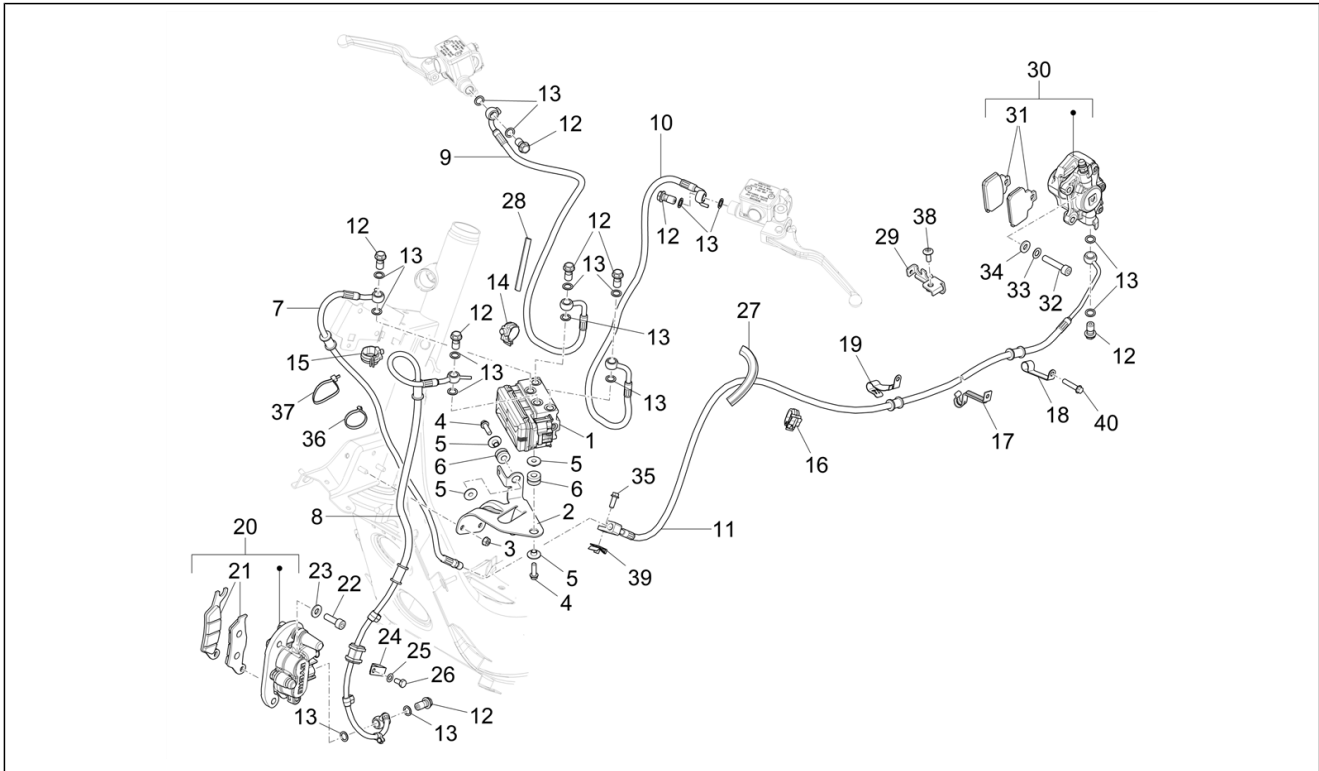

Group	Braking system - Transmissions
Code	05.02
Description	Brakes pipes - Calipers (ABS)
Service	1

Pos.	Code	Description	Qty	Variants
29	649635	Bracket with up	1	
30	CM326101	Rear brake hydraulic pin	1	
31	1C006573	Brake pads couple	1	
32	149104	Countersunk cylindrical hex head screw M8x40	2	
33	709047	Spring washer 8,6x15x0,8	2	
34	828961	Flat washer 8,2x17x2,5	2	
35	B016777	Flanged hexagon screw M6x16	1	
36	145298	Lock-strap L=180 mm	4	
37	257134	Lock-strap L=277 mm	2	
38	272836	Cross head cylinder head screw M6x16	1	
39	254485	Spring plate M6	2	
40	B016792	Flanged hexagon screw M6x30	1