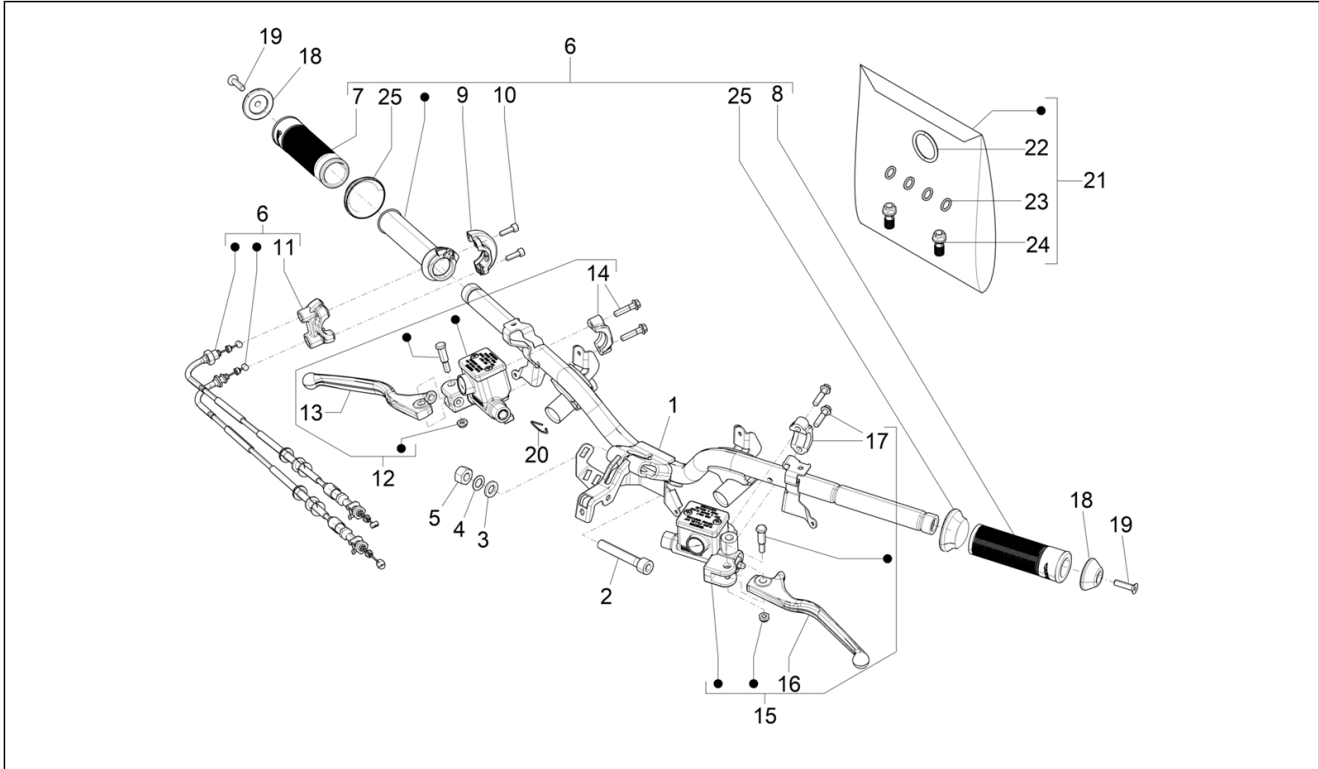

Group	Handlebars/Steering
Code	03.06
Description	Handlebars - Master cil.
Service	1

Pos.	Code	Description	Qty	Variants
				Model version:Super Version [Super] Country:Canada Version[CANADA] Colour:90 - Black[90] Model version:Super Version [Super] Country:Canada Version[CANADA] Colour:B04 - WHITE[B04] Model version:Super Version [Super] Country:Canada Version[CANADA] Colour:Matte blue 288/A[288/A] Model version:Super Tech[Super Tech] Country:Canada Version[CANADA] Colour:G22 - Quartz gray[G22] Model version:Super Tech[Super Tech] Country:Canada Version[CANADA] Colour:G23 - Ice gray[G23] Model version:Super Tech[Super Tech] Country:Canada Version[CANADA] Colour:B04 - WHITE[B04] Model version:Super Sport[SUPER SPORT] Country:USA Version[USA] Colour:Technical grey 707/C[707/C] Country:USA Version[USA] Colour:A11 - Orange Brick[A11] Model version:Super Sport[SUPER SPORT] Country:USA Version[USA] Colour:Green V03[V03] Model version:Super Sport[SUPER SPORT] Country:USA Version[USA] Colour:B04 - WHITE[B04] Model version:Super Version [Super] Country:Canada Version[CANADA] Colour:Dragon Red 894[894] Model version:Super Version [Super] Country:USA Version[USA] Colour:A11 - Orange Brick[A11] Model version:Super Sport[SUPER SPORT] Country:USA Version[USA] Colour:A11 - Orange Brick[A11]