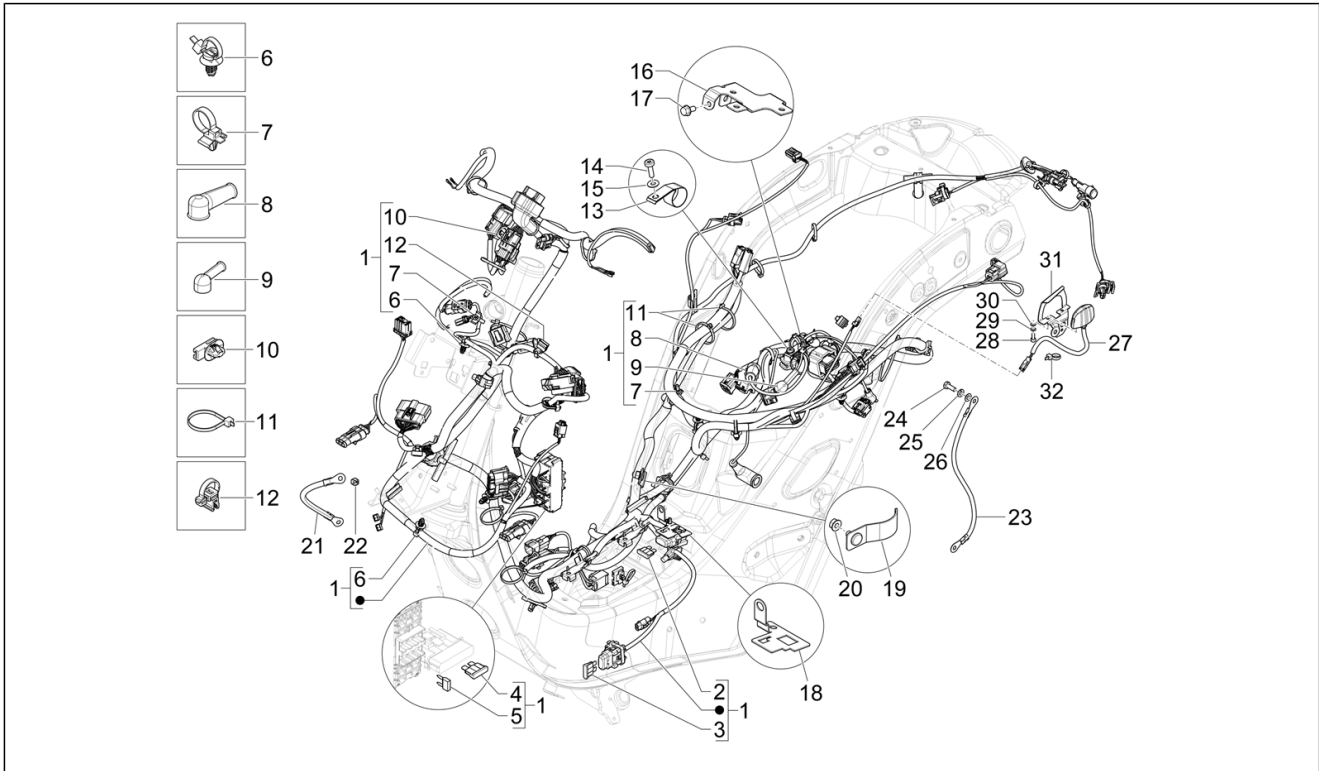

Group	Electrical system
Code	06.08
Description	Main cable harness
Service	1

Pos.	Code	Description	Qty	Variants
				Country: Canada Version[CANADA] Colour: B04 - WHITE[B04] Model version: Super Sport[SUPER SPORT] Country: USA Version[USA] Colour: Technical grey 707/C[707/C] Country: USA Version[USA] Colour: Beige Q01[Q01] Model version: Classic Version[Classic] Country: USA Version[USA] Colour: A11 - Orange Brick[A11] Model version: Super Sport[SUPER SPORT] Country: USA Version[USA] Colour: Green V03[V03] Model version: Super Sport[SUPER SPORT] Country: USA Version[USA] Colour: Lattementa green 350/A[350/A] Model version: Classic Version[Classic] Country: USA Version[USA] Colour: 98/A - Black Competition[98/A] Model version: Classic Version[Classic] Country: USA Version[USA] Colour: B04 - WHITE[B04] Model version: Super Version [Super] Country: Canada Version[CANADA] Colour: Dragon Red 894[894] Model version: Super Version [Super] Country: USA Version[USA] Colour: A11 - Orange Brick[A11] Model version: Super Sport[SUPER SPORT] Country: USA Version[USA] Colour: A11 - Orange Brick[A11] Model version: Super Sport[SUPER SPORT] Country: Canada Version[CANADA] Colour: Green V03[V03] Model version: Super Sport[SUPER SPORT] Country: USA Version[USA] Colour: Green V03[V03] Model version: Super Sport[SUPER SPORT]