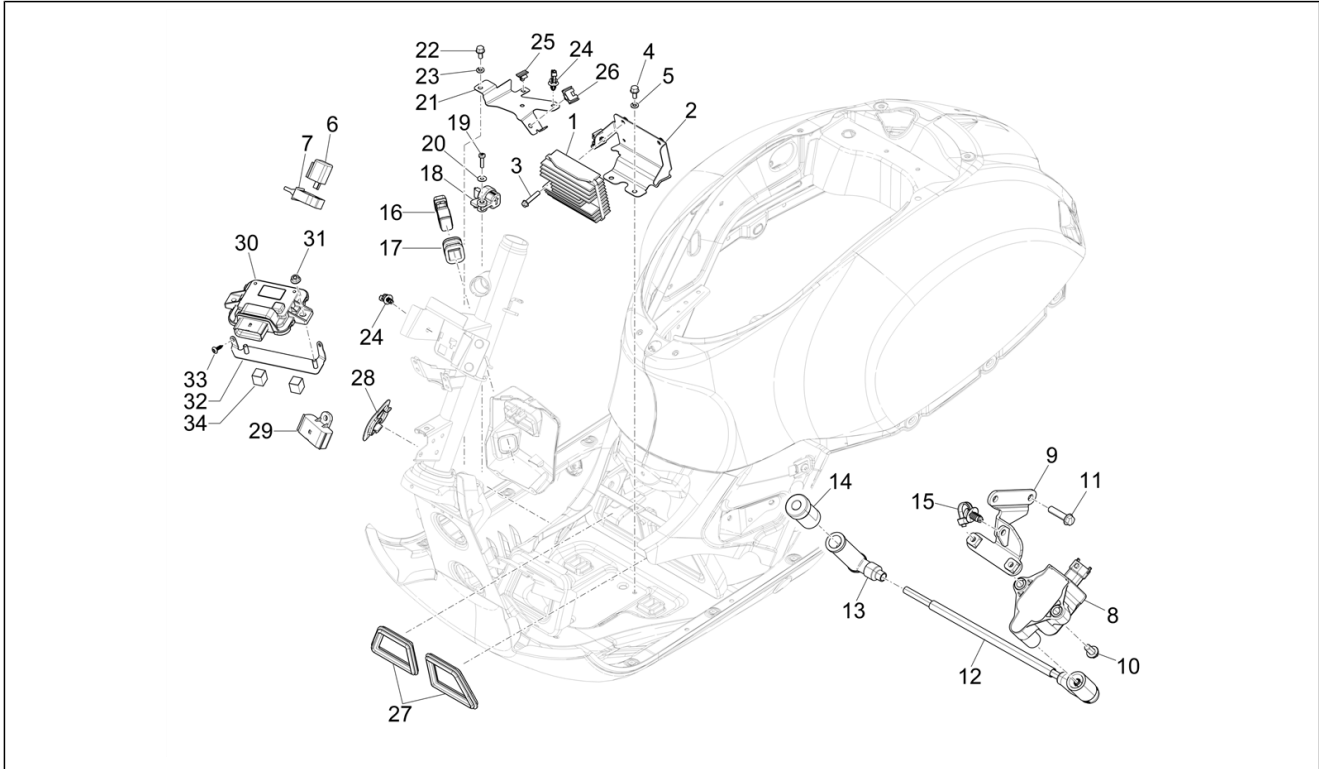

Group	Electrical system
Code	06.06
Description	Voltage Regulators - Electronic Control Units (ecu) - H.T. Coil
Service	1

Pos.	Code	Description	Qty	Variants
				Colour:B04 - WHITE[B04] Model version:Super Version [Super] Country:Canada Version[CANADA] Colour:Matte blue 288/A[288/A] Model version:Super Tech[Super Tech] Country:Canada Version[CANADA] Colour:G22 - Quartz gray[G22] Model version:Super Tech[Super Tech] Country:Canada Version[CANADA] Colour:G23 - Ice gray[G23] Model version:Super Tech[Super Tech] Country:Canada Version[CANADA] Colour:B04 - WHITE[B04] Model version:Super Sport[SUPER SPORT] Country:USA Version[USA] Colour:Technical grey 707/C[707/C] Country:USA Version[USA] Colour:A11 - Orange Brick[A11] Model version:Super Sport[SUPER SPORT] Country:USA Version[USA] Colour:Green V03[V03] Model version:Super Sport[SUPER SPORT] Country:USA Version[USA] Colour:A11 - Orange Brick[A11] Model version:Super Sport[SUPER SPORT] Country:USA Version[USA] Colour:A11 - Orange Brick[A11] Model version:Super Sport[SUPER SPORT] Country:Canada Version[CANADA] Colour:Green V03[V03] Model version:Super Sport[SUPER SPORT] Country:USA Version[USA] Colour:Green V03[V03] Model version:Super Sport[SUPER SPORT] Country:Canada Version[CANADA] Colour:B04 - WHITE[B04] Model version:Super Sport[SUPER SPORT] Country:USA Version[USA]