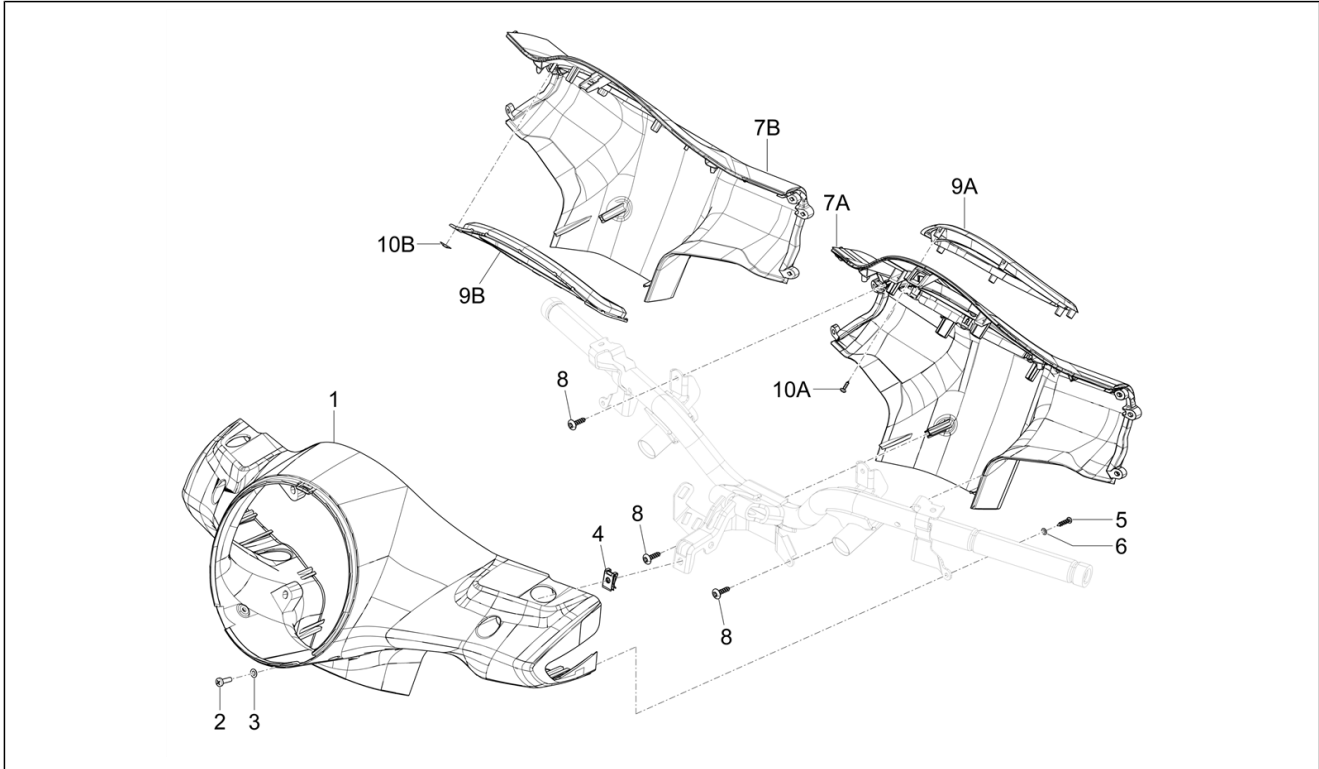

Group	Handlebars/Steering
Code	03.01
Description	Handlebars coverages
Service	1

Pos.	Code	Description	Qty	Variants
1	1B011175000NV	Front handlebar cover	1	Country:USA Version[USA] Colour:Matt Black 99/C[99/C] Model version:Super Sport[SUPER SPORT] Country:Canada Version[CANADA] Colour:Matt Black 99/C[99/C] Model version:Super Sport[SUPER SPORT] Country:USA Version[USA] Colour:Matt Black 99/C[99/C] Model version:Super Sport[SUPER SPORT] Country:Canada Version[CANADA] Colour:Matt Black 99/C[99/C] Model version:Super Sport[SUPER SPORT] Country:USA Version[USA]
1	1B011175000HQ	Front handlebar cover	1	Colour:Technical grey 707/C[707/C] Model version:Super Sport[SUPER SPORT] Country:Canada Version[CANADA] Colour:Technical grey 707/C[707/C] Country:USA Version[USA] Colour:Technical grey 707/C[707/C] Model version:Super Sport[SUPER SPORT] Country:USA Version[USA] Colour:Technical grey 707/C[707/C] Model version:Super Sport[SUPER SPORT] Country:Canada Version[CANADA]
1	1B011175000V03	Front handlebar cover	1	Colour:Green V03[V03] Model version:Super Sport[SUPER SPORT] Country:Canada Version[CANADA] Colour:Green V03[V03] Model version:Super Sport[SUPER SPORT] Country:USA Version[USA] Colour:Green V03[V03] Model version:Super Sport[SUPER SPORT] Country:USA Version[USA] Colour:Green V03[V03] Model version:Super Sport[SUPER SPORT] Country:Canada Version[CANADA]