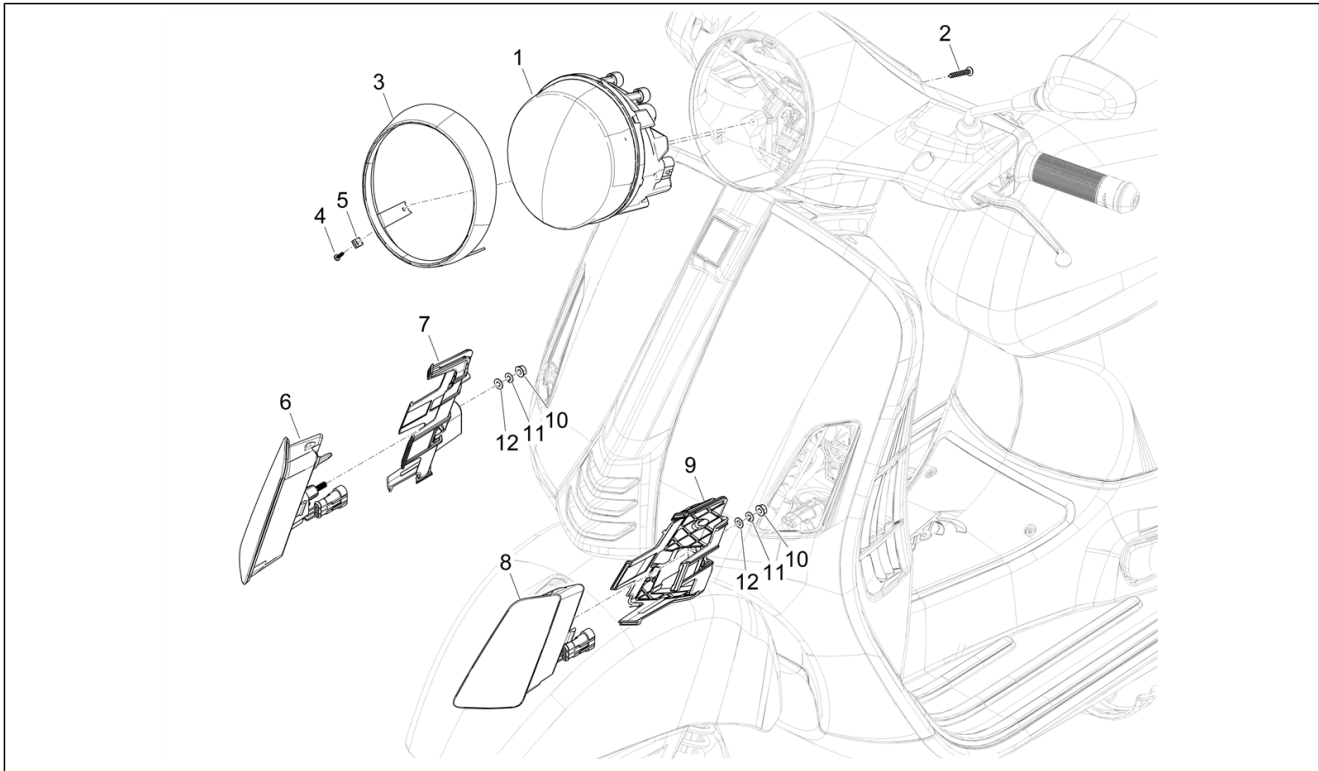

Group	Electrical system
Code	06.03
Description	Front headlamps - Turn signal lamps
Service	1

Pos.	Code	Description	Qty	Variants
				Country:USA Version[USA] Colour:Matt Black 99/C[99/C] Model version:Super Sport[SUPER SPORT] Country:Canada Version[CANADA] Colour:Matt Black 99/C[99/C] Model version:Super Sport[SUPER SPORT] Country:USA Version[USA]
4	018536	Self tapping screw 3,5x13	2	
5	CM017403	Spring plate	2	
6	1D003884	Front right turn indicator	1	
7	1B009810	Right direction indicator fixing support	1	
8	1D003885	Front left turn indicator	1	
9	1B009809	Left direction indicator fixing support	1	
10	241936	Self locking nut M6	2	
11	016406	Spring washer 6,4x11,8x1	2	
12	003056	Flat washer 6,4x12x1	2