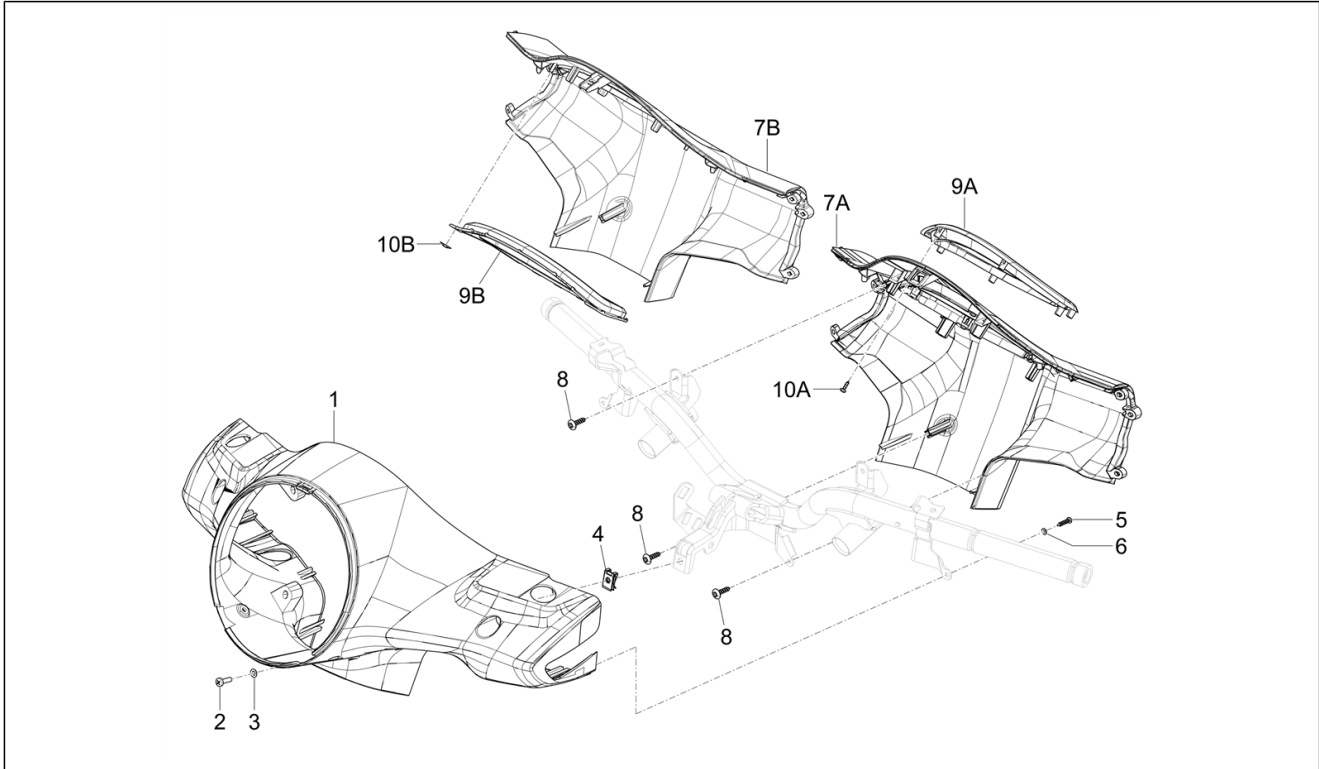

Group	Handlebars/Steering
Code	03.01
Description	Handlebars coverages
Service	1

Pos.	Code	Description	Qty	Variants
				Colour:G23 - Ice gray[G23] Model version:Super Tech[Super Tech] Country:USA Version[USA] Colour:Matte blue 288/A[288/A] Model version:Super Tech[Super Tech] Country:Canada Version[CANADA]
9B	18009643	Raw instrument frame	1	Colour:Matte blue 288/A[288/A] Model version:Super Tech[Super Tech] Country:USA Version[USA] Colour:G22 - Quartz gray[G22] Model version:Super Tech[Super Tech] Country:USA Version[USA] Colour:G23 - Ice gray[G23] Model version:Super Tech[Super Tech] Country:USA Version[USA] Colour:Matte blue 288/A[288/A] Model version:Super Tech[Super Tech] Country:Canada Version[CANADA] Colour:G22 - Quartz gray[G22] Model version:Super Tech[Super Tech] Country:Canada Version[CANADA] Colour:G23 - Ice gray[G23] Model version:Super Tech[Super Tech] Country:Canada Version[CANADA] Colour:G22 - Quartz gray[G22] Model version:Super Tech[Super Tech] Country:Canada Version[CANADA] Colour:G23 - Ice gray[G23] Model version:Super Tech[Super Tech] Country:USA Version[USA] Colour:Matte blue 288/A[288/A] Model version:Super Tech[Super Tech] Country:Canada Version[CANADA]
10A	015727	Self tapping screw 2,9x9,5	6	Colour:B04 - WHITE[B04] Model version:Super Version [Super] Country:USA Version[USA] Colour:Dragon Red 894[894]