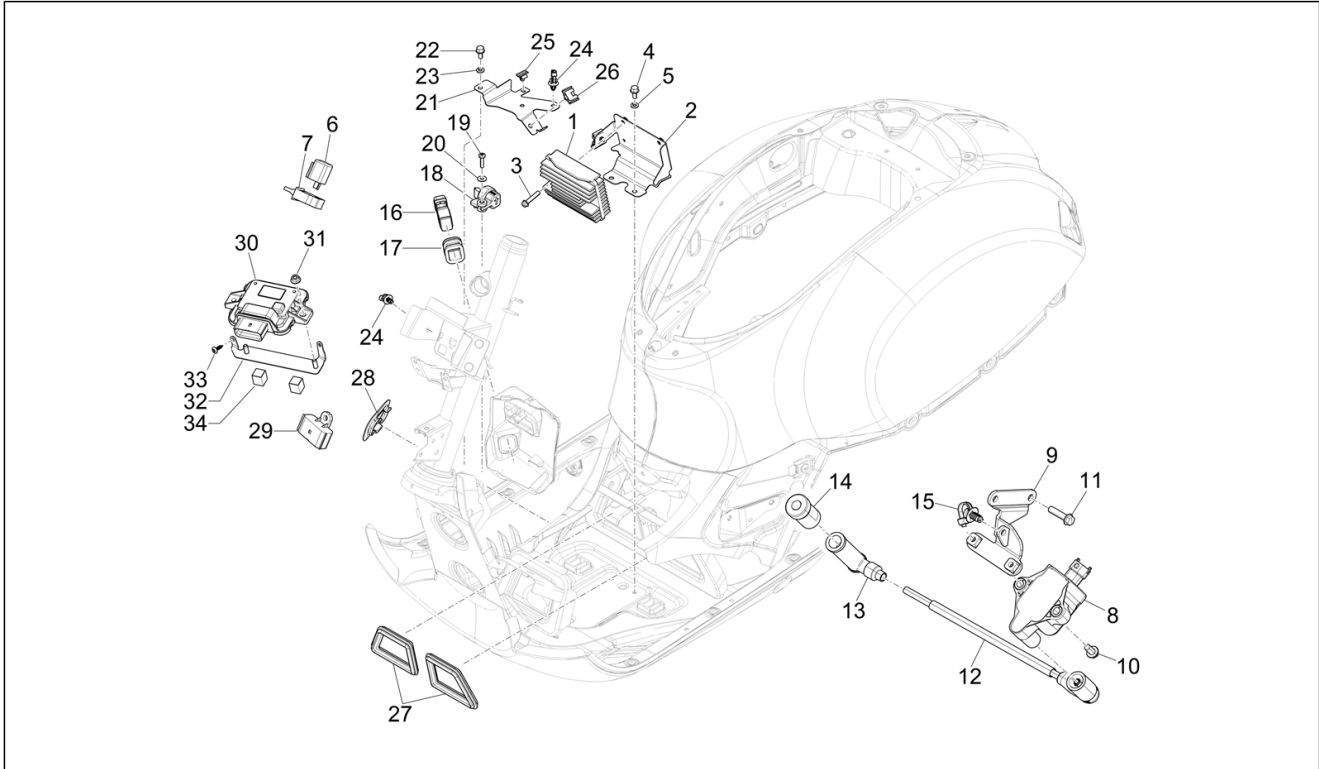

Group	Electrical system
Code	06.06
Description	Voltage Regulators - Electronic Control Units (ecu) - H.T. Coil
Service	1

Pos.	Code	Description	Qty	Variants
				Model version:Super Version [Super] Country:USA Version[USA] Colour:Matte blue 288/A[288/A] Model version:Super Tech[Super Tech] Country:USA Version[USA] Colour:G22 - Quartz gray[G22] Model version:Super Tech[Super Tech] Country:USA Version[USA] Colour:G23 - Ice gray[G23] Model version:Super Tech[Super Tech] Country:USA Version[USA] Colour:A11 - Orange Brick[A11] Model version:Super Sport[SUPER SPORT] Country:Canada Version[CANADA] Colour:B04 - WHITE[B04] Model version:Super Sport[SUPER SPORT] Country:Canada Version[CANADA] Colour:Technical grey 707/C[707/C] Model version:Super Sport[SUPER SPORT] Country:Canada Version[CANADA] Colour:Matt Black 99/C[99/C] Model version:Super Sport[SUPER SPORT] Country:Canada Version[CANADA] Colour:Green V03[V03] Model version:Super Sport[SUPER SPORT] Country:Canada Version[CANADA] Colour:Dragon Red 894[894] Model version:Super Version [Super] Country:Canada Version[CANADA] Colour:90 - Black[90] Model version:Super Version [Super] Country:Canada Version[CANADA] Colour:B04 - WHITE[B04] Model version:Super Version [Super] Country:Canada Version[CANADA] Colour:Matte blue 288/A[288/A] Model version:Super Tech[Super Tech] Country:Canada Version[CANADA]