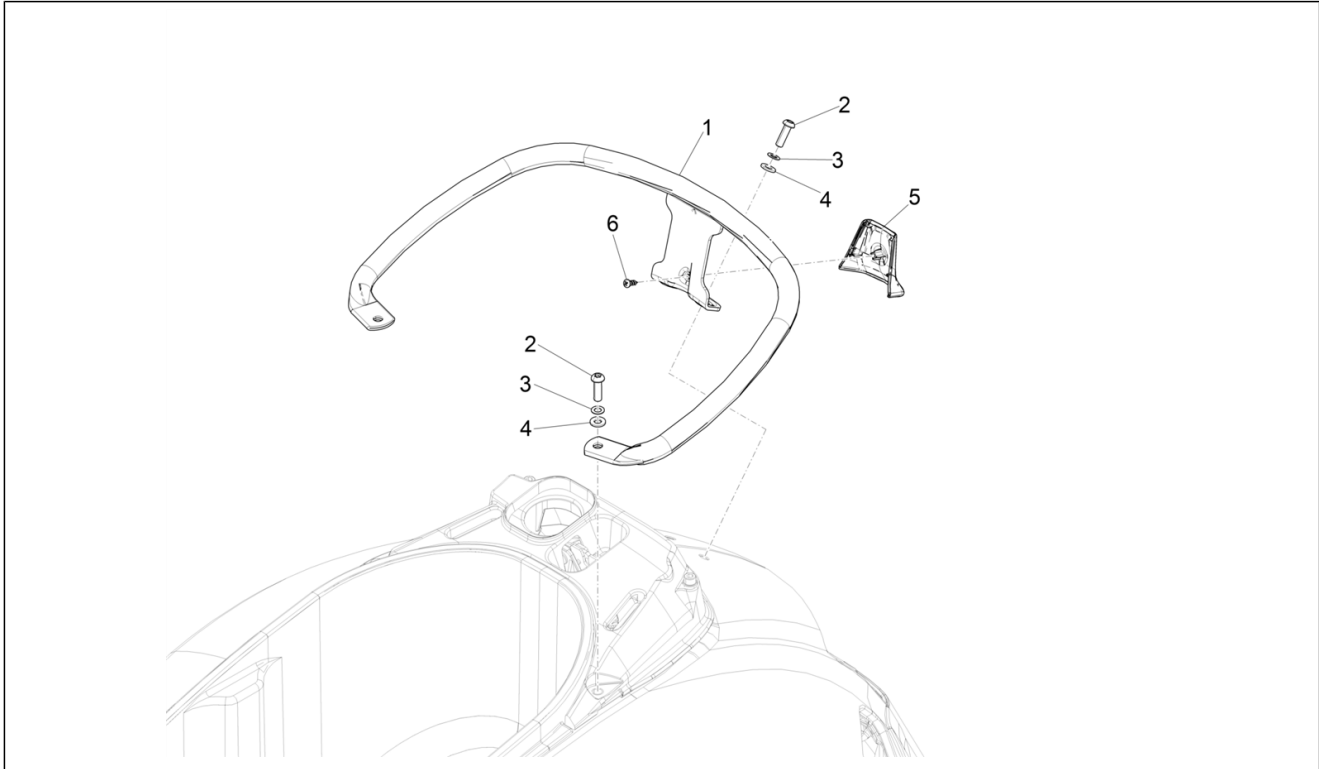

Group	Frame - Plastic parts - Coachwork
Code	02.44
Description	Rear luggage rack
Service	1

Pos.	Code	Description	Qty	Variants
				Model version:Super Tech[Super Tech] Country:Canada Version[CANADA] Colour:G23 - Ice gray[G23] Model version:Super Tech[Super Tech] Country:Canada Version[CANADA] Colour:G23 - Ice gray[G23] Model version:Super Tech[Super Tech] Country:USA Version[USA] Colour:Matte blue 288/A[288/A] Model version:Super Tech[Super Tech] Country:Canada Version[CANADA] Colour:90 - Black[90] Model version:Super Version [Super] Country:USA Version[USA] Colour:Beige Q01[Q01] Model version:Classic Version[Classic] Country:USA Version[USA] Colour:90 - Black[90] Model version:Super Version [Super] Country:Canada Version[CANADA]
1	1B006682	Complete luggage carrier handle	1	Colour:A11 - Orange Brick[A11] Model version:Super Sport[SUPER SPORT] Country:Canada Version[CANADA] Colour:B04 - WHITE[B04] Model version:Super Sport[SUPER SPORT] Country:Canada Version[CANADA] Colour:Technical grey 707/C[707/C] Model version:Super Sport[SUPER SPORT] Country:Canada Version[CANADA] Colour:Matt Black 99/C[99/C] Model version:Super Sport[SUPER SPORT] Country:Canada Version[CANADA] Colour:Green V03[V03] Model version:Super Sport[SUPER SPORT] Country:Canada Version[CANADA] Colour:B04 - WHITE[B04] Model version:Super Sport[SUPER SPORT]