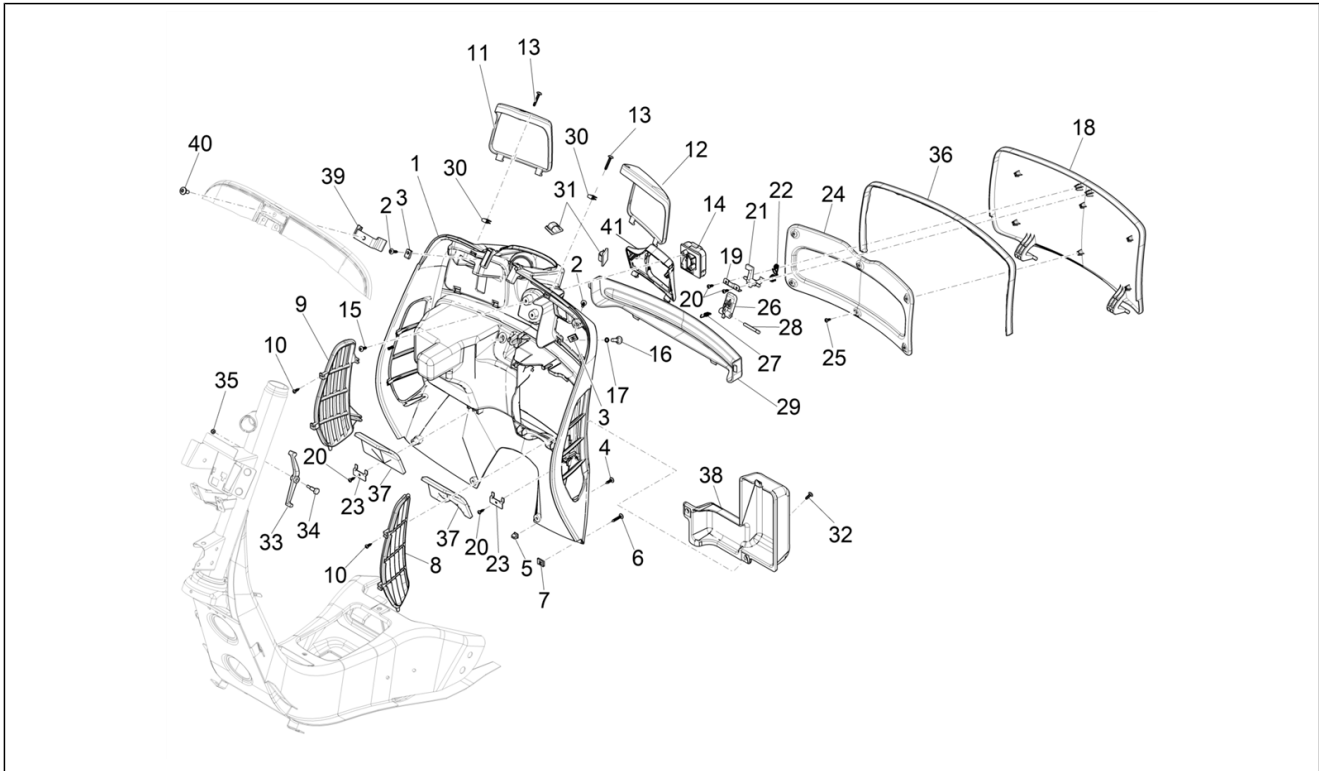

Group	Frame - Plastic parts - Coachwork
Code	02.30
Description	Front glove-box - Knee-guard panel
Service	1

Pos.	Code	Description	Qty	Variants
18	577175	Glove compartment door, unpainted	1	
19	252420	Square	1	
20	268596	Self tapping screw 13x4	4	
21	575607	Pawl	1	
22	1B003658	Spring	1	
23	257614	Door fixing bracket	2	
24	577468	Counter flap	1	
25	296141	Self tapping screw	6	
26	577861	Lever	1	
27	577399	Spring	1	
28	577400	Pin	1	
29	1B009427	Rim	1	
30	CM017410	Spring plate	2	
31	577594	Spring clamp	2	
32	CM178603	Self tapping screw D4.2x13	2	
33	577453	Lock lever	1	
34	299972	Special screw	1	
35	577620	Self locking nut	1	
36	CM006311	Flap packing	1	
37	620693	Sound proof panel	2	
38	1B009743	Top box internal cover	1	
39	1B006769	Plate with IP	1	
40	CM179301	Torx head cylinder head screw M6x16	1	
41	1B0097440000C	Central flap	1