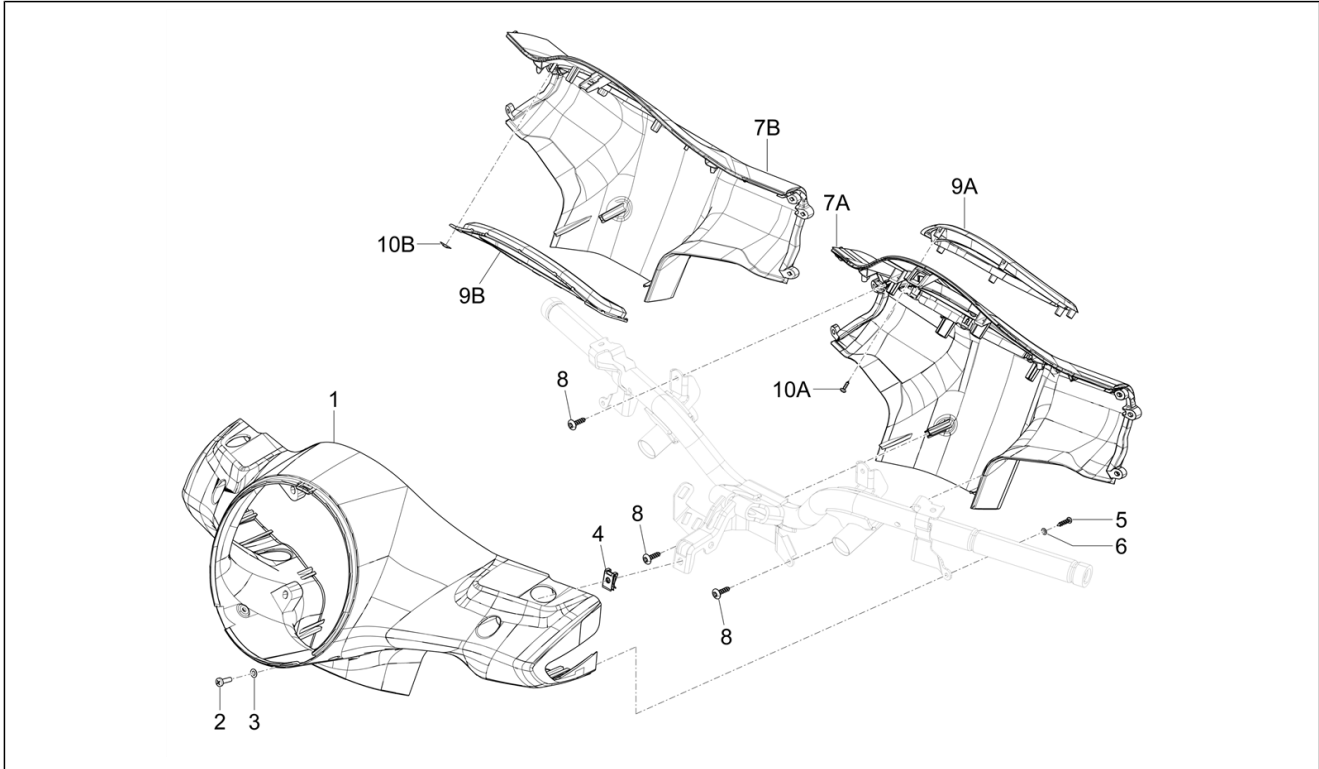

Group	Handlebars/Steering
Code	03.01
Description	Handlebars coverages
Service	1

Pos.	Code	Description	Qty	Variants
9A	1B009642	Raw instrument frame	1	Country:USA Version[USA] Colour:B04 - WHITE[B04] Model version:Super Version [Super] Country:USA Version[USA] Colour:Dragon Red 894[894] Model version:Super Version [Super] Country:USA Version[USA] Colour:A11 - Orange Brick[A11] Model version:Super Sport[SUPER SPORT] Country:Canada Version[CANADA] Colour:B04 - WHITE[B04] Model version:Super Sport[SUPER SPORT] Country:Canada Version[CANADA] Colour:Technical grey 707/C[707/C] Model version:Super Sport[SUPER SPORT] Country:Canada Version[CANADA] Colour:Matt Black 99/C[99/C] Model version:Super Sport[SUPER SPORT] Country:Canada Version[CANADA] Colour:Green V03[V03] Model version:Super Sport[SUPER SPORT] Country:Canada Version[CANADA] Colour:Beige Q01[Q01] Model version:Classic Version[Classic] Country:Canada Version[CANADA] Colour:Lattementa green 350/A[350/A] Model version:Classic Version[Classic] Country:Canada Version[CANADA] Colour:Dragon Red 894[894] Model version:Super Version [Super] Country:Canada Version[CANADA] Colour:98/A - Black Competition[98/A] Model version:Classic Version[Classic] Country:Canada Version[CANADA] Colour:90 - Black[90] Model version:Super Version [Super] Country:Canada Version[CANADA]