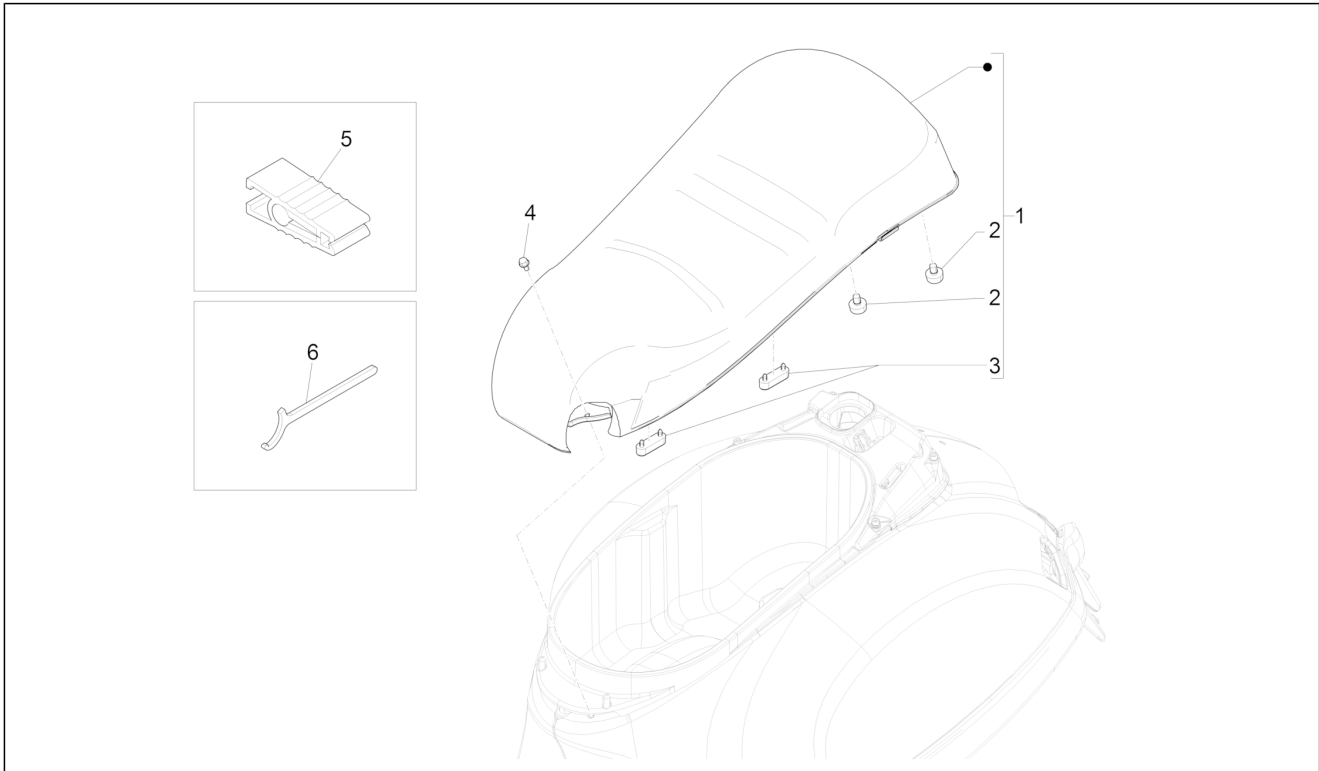

Group	Frame - Plastic parts - Coachwork
Code	02.39
Description	Saddle/seats
Service	1

Pos.	Code	Description	Qty	Variants
				Colour:98/A - Black Competition[98/A] Model version:Classic Version[Classic] Country:USA Version[USA] Colour:Beige Q01[Q01] Model version:Classic Version[Classic] Country:USA Version[USA]
3	296456	Stop buffer	2	
2	577492	Pad	2	
4	B016426	Flanged hexagon screw M6x14	2	
5	584654	Fuse puller tool	1	
6	598358	Shock absorber tool	1