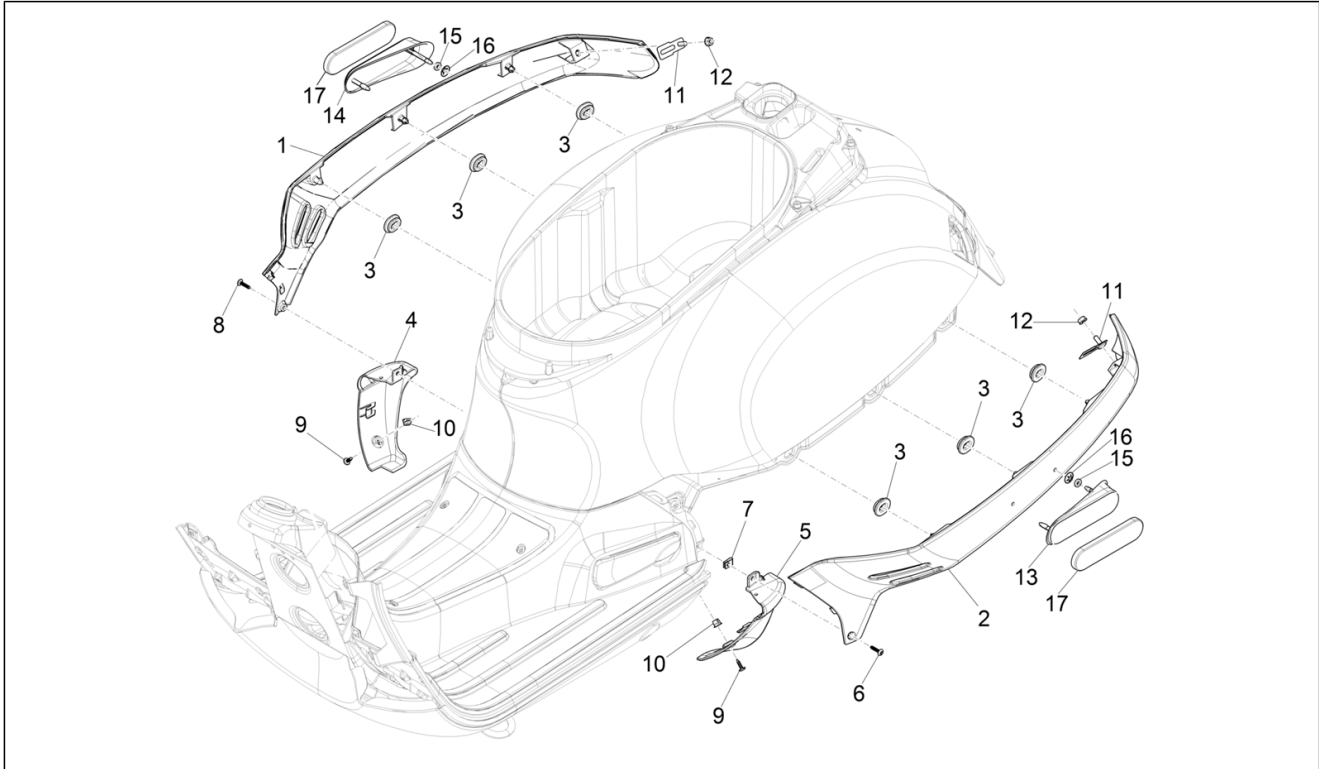

Group	Frame - Plastic parts - Coachwork
Code	02.32
Description	Side cover - Spoiler
Service	1

Pos.	Code	Description	Qty	Variants
				Country:USA Version[USA] Colour:G22 - Quartz gray[G22] Model version:Super Tech[Super Tech] Country:Canada Version[CANADA] Colour:G22 - Quartz gray[G22] Model version:Super Tech[Super Tech] Country:USA Version[USA] Colour:G22 - Quartz gray[G22] Model version:Super Tech[Super Tech] Country:Canada Version[CANADA]
4	1B00963100090	Spoiler right terminal	1	Colour:90 - Black[90] Model version:Super Version [Super] Country:Canada Version[CANADA] Colour:90 - Black[90] Model version:Super Version [Super] Country:USA Version[USA] Colour:90 - Black[90] Model version:Super Version [Super] Country:USA Version[USA] Colour:90 - Black[90] Model version:Super Version [Super] Country:Canada Version[CANADA]
4	1B009631000R7	Spoiler right terminal	1	Colour:Dragon Red 894[894] Model version:Super Version [Super] Country:USA Version[USA] Colour:Dragon Red 894[894] Model version:Super Version [Super] Country:Canada Version[CANADA] Colour:Dragon Red 894[894] Model version:Super Version [Super] Country:USA Version[USA] Colour:Dragon Red 894[894] Model version:Super Version [Super] Country:Canada Version[CANADA]
4	1B009631000A11	Spoiler right terminal	1	Colour:A11 - Orange Brick[A11] Model version:Super Sport[SUPER SPORT] Country:Canada Version[CANADA]