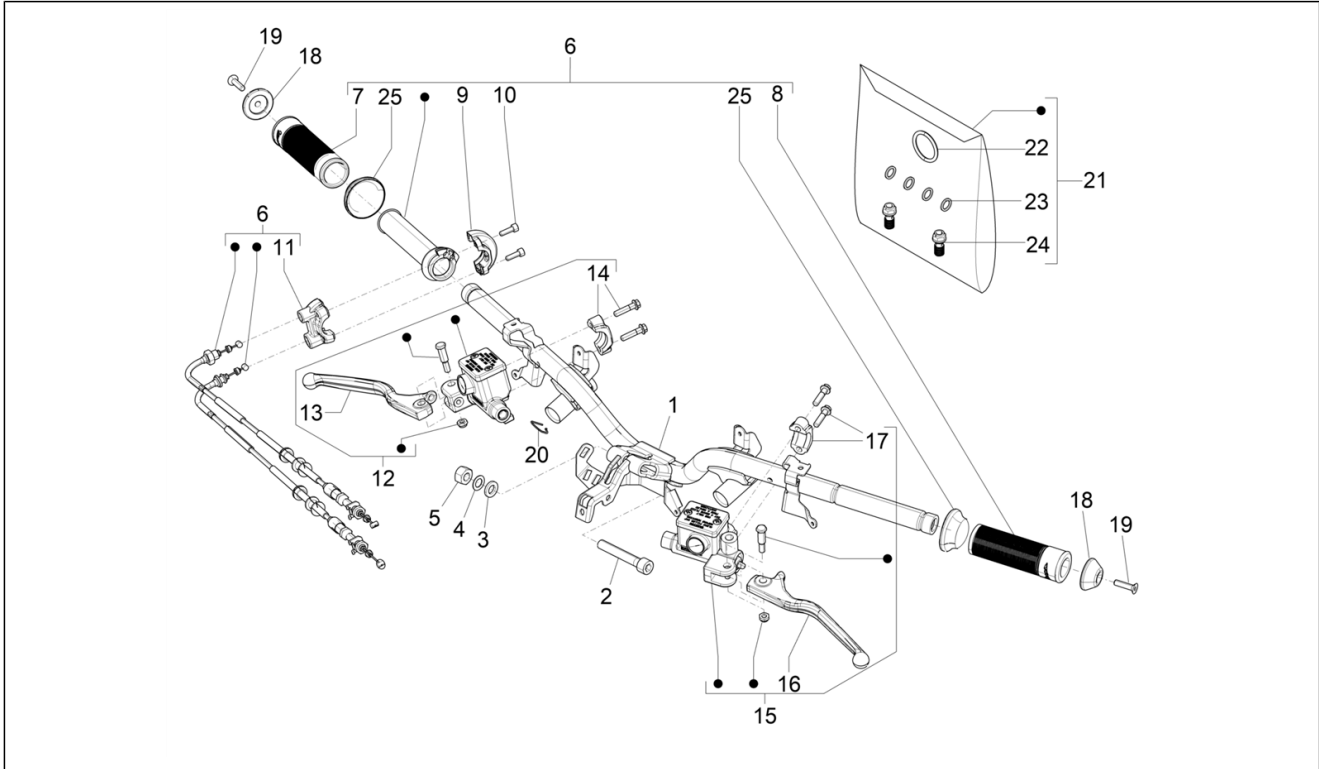

Group	Handlebars/Steering
Code	03.06
Description	Handlebars - Master cil.
Service	1

Pos.	Code	Description	Qty	Variants
1	1B009962R	Handlebar with p.i.	1	
2	668874	Countersunk cylindrical hex head screw	1	
3	267917	Flat washer 18x10,2x2,5	1	
4	012543	Flat elastic washer with internal tothing 17x10,3x2	1	
5	015330	Nut M10	1	
6	CM333003000Z1	Throttle control sleeve assembly	1	Colour:Beige Q01[Q01] Model version:Classic Version[Classic] Country:Canada Version[CANADA] Colour:Lattementa green 350/A[350/A] Model version:Classic Version[Classic] Country:Canada Version[CANADA] Colour:98/A - Black Competition[98/A] Model version:Classic Version[Classic] Country:Canada Version[CANADA] Colour:Beige Q01[Q01] Model version:Classic Version[Classic] Country:USA Version[USA] Colour:Lattementa green 350/A[350/A] Model version:Classic Version[Classic] Country:USA Version[USA] Colour:98/A - Black Competition[98/A] Model version:Classic Version[Classic] Country:USA Version[USA] Colour:Lattementa green 350/A[350/A] Model version:Classic Version[Classic] Country:USA Version[USA] Colour:98/A - Black Competition[98/A] Model version:Classic Version[Classic] Country:USA Version[USA] Colour:Beige Q01[Q01] Model version:Classic Version[Classic] Country:USA Version[USA]
6	CM333003000Z2	Throttle control sleeve assembly	1	Colour:B04 - WHITE[B04] Model version:Super Version [Super] Country:USA Version[USA] Colour:Dragon Red 894[894]