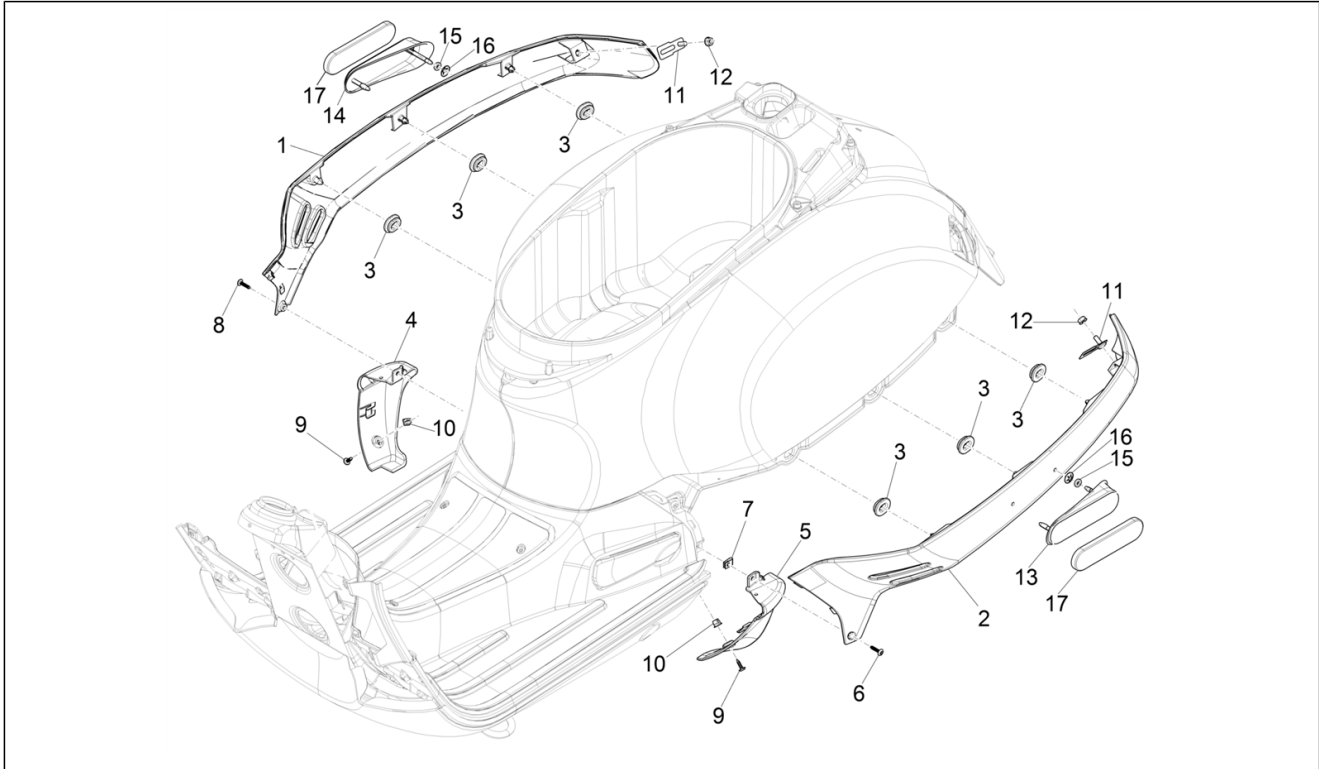

Group	Frame - Plastic parts - Coachwork
Code	02.32
Description	Side cover - Spoiler
Service	1

Pos.	Code	Description	Qty	Variants
1	1B009633000G22	Right side cover	1	Colour:G22 - Quartz gray[G22] Model version:Super Tech[Super Tech] Country:USA Version[USA] Colour:G22 - Quartz gray[G22] Model version:Super Tech[Super Tech] Country:Canada Version[CANADA] Colour:G22 - Quartz gray[G22] Model version:Super Tech[Super Tech] Country:USA Version[USA] Colour:G22 - Quartz gray[G22] Model version:Super Tech[Super Tech] Country:Canada Version[CANADA]
1	1B009633000G23	Right side cover	1	Colour:G23 - Ice gray[G23] Model version:Super Tech[Super Tech] Country:USA Version[USA] Colour:G23 - Ice gray[G23] Model version:Super Tech[Super Tech] Country:Canada Version[CANADA] Colour:G23 - Ice gray[G23] Model version:Super Tech[Super Tech] Country:Canada Version[CANADA] Colour:G23 - Ice gray[G23] Model version:Super Tech[Super Tech] Country:USA Version[USA]
1	1B009633000DY	Right side cover	1	Colour:Matte blue 288/A[288/A] Model version:Super Tech[Super Tech] Country:USA Version[USA] Colour:Matte blue 288/A[288/A] Model version:Super Tech[Super Tech] Country:Canada Version[CANADA] Colour:Matte blue 288/A[288/A] Model version:Super Tech[Super Tech] Country:Canada Version[CANADA]
1	1B00963300090	Right side cover	1	Colour:90 - Black[90] Model version:Super Version [Super] Country:Canada Version[CANADA] Colour:90 - Black[90]