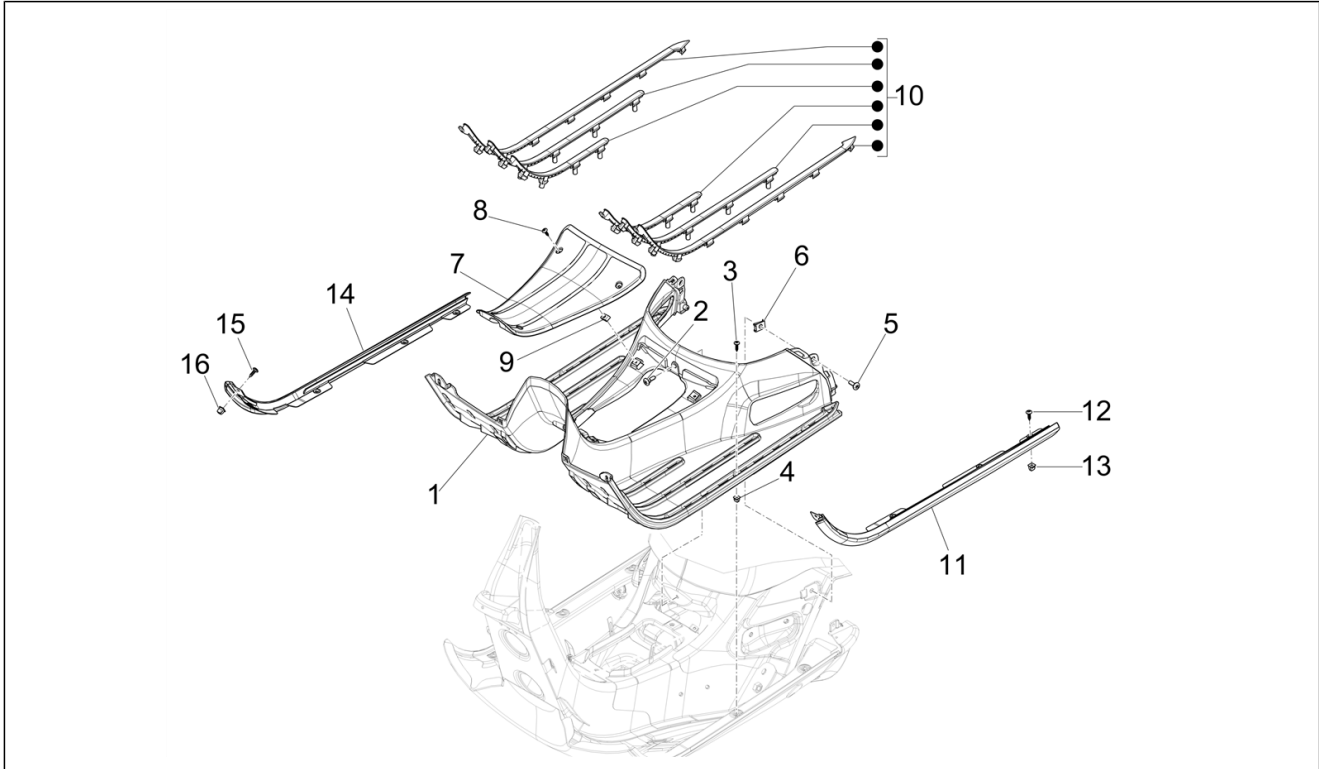

Group	Frame - Plastic parts - Coachwork
Code	02.31
Description	Central cover - Footrests
Service	1

Pos.	Code	Description	Qty	Variants
				Colour:B04 - WHITE[B04] Model version:Super Sport[SUPER SPORT] Country:USA Version[USA] Colour:B04 - WHITE[B04] Model version:Super Sport[SUPER SPORT] Country:Canada Version[CANADA] Colour:B04 - WHITE[B04] Model version:Super Version [Super] Country:USA Version[USA]
1	1B009618000HQ	Painted footrest	1	Colour:Technical grey 707/C[707/C] Model version:Super Sport[SUPER SPORT] Country:Canada Version[CANADA] Colour:Technical grey 707/C[707/C] Country:USA Version[USA] Colour:Technical grey 707/C[707/C] Model version:Super Sport[SUPER SPORT] Country:USA Version[USA] Colour:Technical grey 707/C[707/C] Model version:Super Sport[SUPER SPORT] Country:Canada Version[CANADA]
1	1B009618000NV	Painted footrest	1	Colour:Matt Black 99/C[99/C] Model version:Super Sport[SUPER SPORT] Country:Canada Version[CANADA] Colour:Matt Black 99/C[99/C] Model version:Super Sport[SUPER SPORT] Country:USA Version[USA] Colour:Matt Black 99/C[99/C] Model version:Super Sport[SUPER SPORT] Country:Canada Version[CANADA] Colour:Matt Black 99/C[99/C] Model version:Super Sport[SUPER SPORT] Country:USA Version[USA]
1	1B009618000V03	Painted footrest	1	Colour:Green V03[V03] Model version:Super Sport[SUPER SPORT] Country:Canada Version[CANADA] Colour:Green V03[V03] Model version:Super Sport[SUPER SPORT]