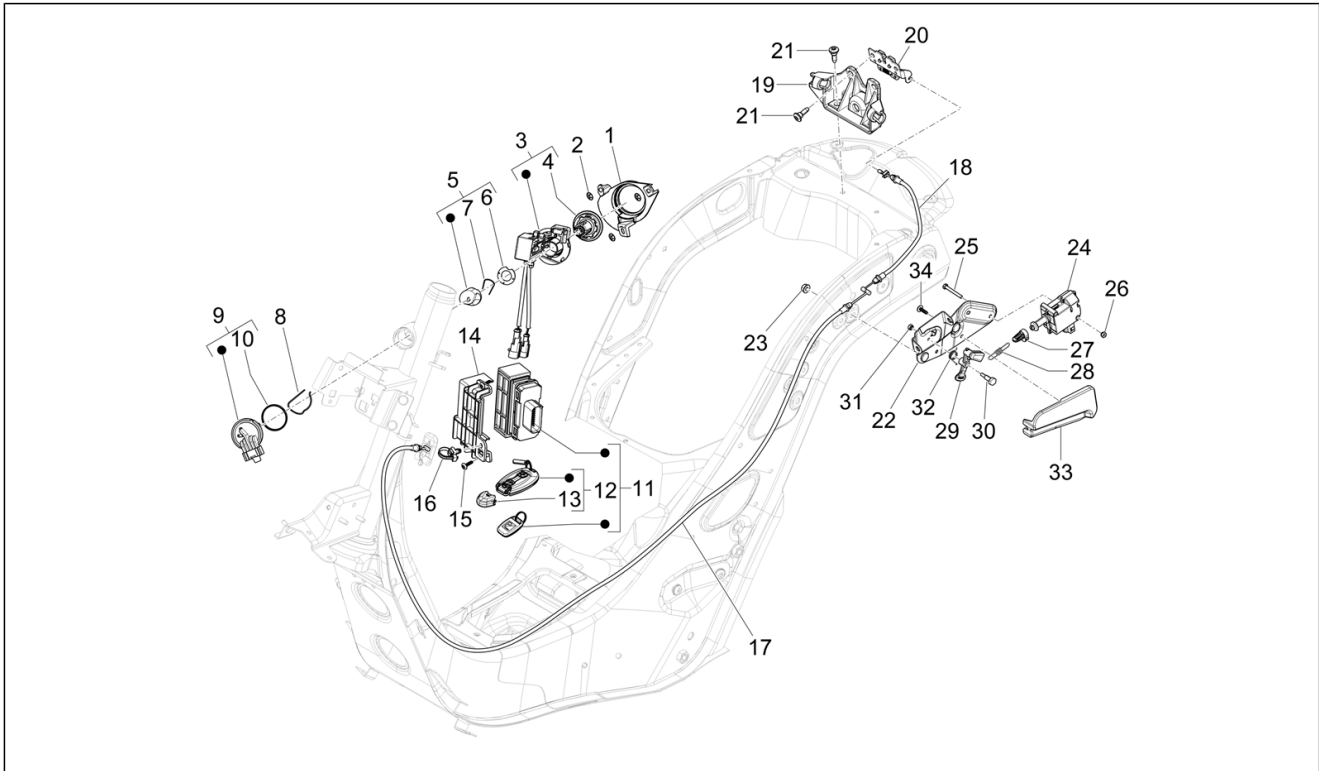

Group	Frame - Plastic parts - Coachwork
Code	02.46
Description	Locks
Service	1

Pos.	Code	Description	Qty	Variants
29	577129	Lever	1	
30	299972	Special screw	1	
31	577620	Self locking nut	1	
32	577131	Spring	1	
33	1B004649	Cover	1	
34	270793	Cross oval head screw	2