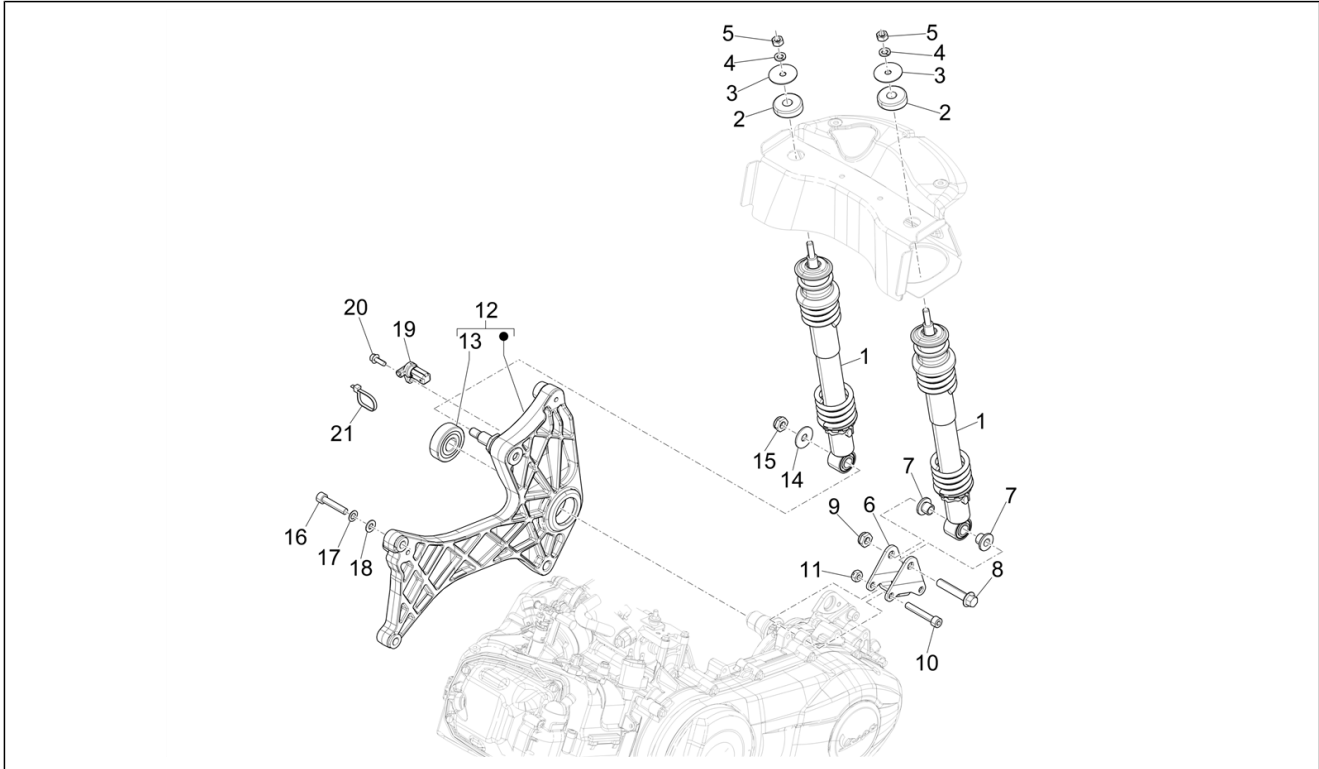

Group	Suspensions - Wheels
Code	04.10
Description	Rear suspension - Shock absorber/s
Service	1

Pos.	Code	Description	Qty	Variants
1	1C006341	Complete rear shock absorber	2	
2	178150	Upper buffer	2	
3	267038	Flat washer	2	
4	016408	Spring washer 13,75x8,15x4,5	1	
5	021108	Nut M8	2	
6	598143	Rear Shock absorber fixing bracket	1	
7	597149	Bush	2	
8	268158	Hexagonal-head screw M10-6Gx55 fil.26 (CH17)	1	
9	002440	Self locking nut M10-6H (CH17)	1	
10	844483	Countersunk cylindrical hex head screw M8x50	2	
11	020008	Nut M8-6H (CH13)	2	
12	1A019545	Complete right suspension arm	1	
13	82545R	Ball bearing	1	
14	1C001145	Flat washer 30x10,2x2	1	
15	002440	Self locking nut M10-6H (CH17)	1	
16	149104	Countersunk cylindrical hex head screw M8x40	2	
17	709047	Spring washer 8,6x15x0,8	2	
18	003058	Flat washer 15x8,4x1,5	2	
19	1D003828	ABS rear sensor	1	
20	B0167965	Torx convex big end screw M5x16	1	
21	145298	Lock-strap L=180 mm	1