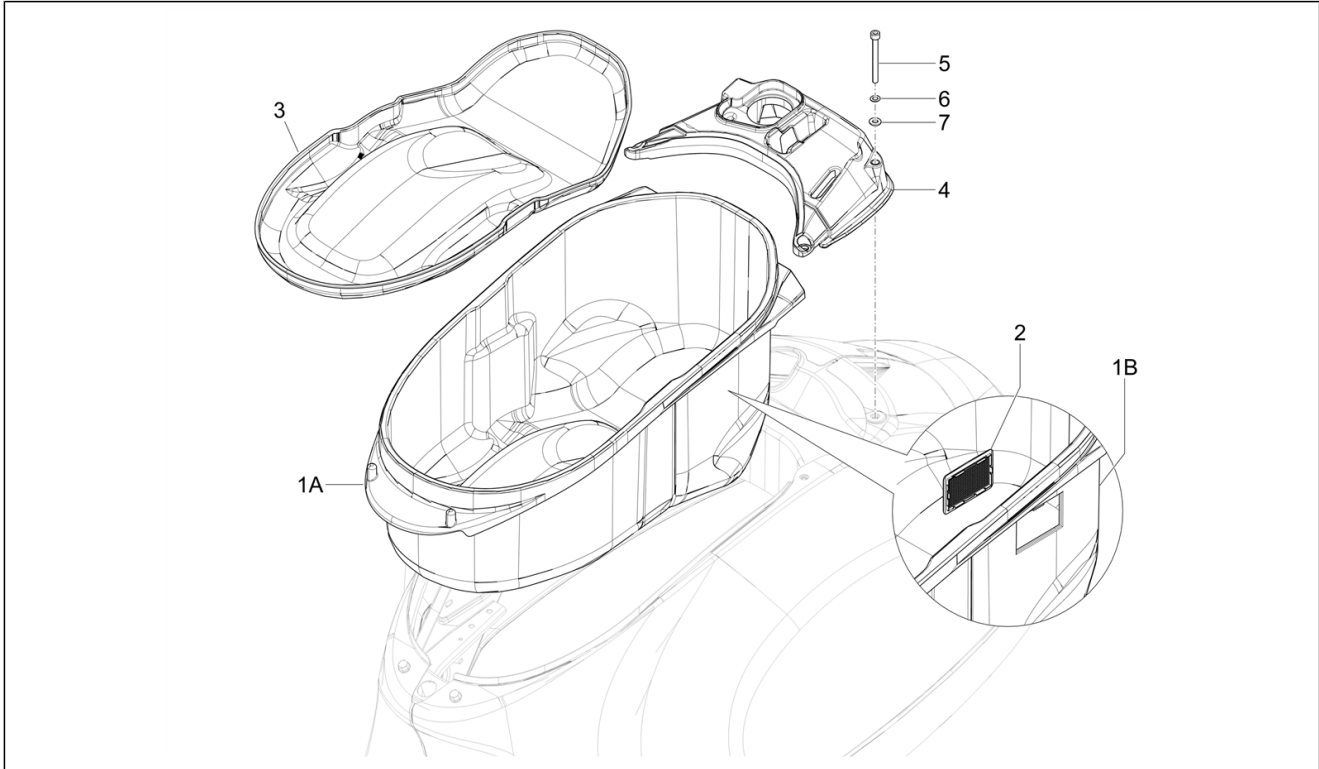

Group	Frame - Plastic parts - Coachwork
Code	02.34
Description	Helmet huosing - Undersaddle
Service	1

Pos.	Code	Description	Qty	Variants
				Country:USA Version[USA] Colour:Matte blue 288/A[288/A] Model version:Super Tech[Super Tech] Country:Canada Version[CANADA]
2	1D004173	Helmet compartment light cover	1	Colour:Matte blue 288/A[288/A] Model version:Super Tech[Super Tech] Country:USA Version[USA] Colour:G22 - Quartz gray[G22] Model version:Super Tech[Super Tech] Country:USA Version[USA] Colour:G23 - Ice gray[G23] Model version:Super Tech[Super Tech] Country:USA Version[USA] Colour:Matte blue 288/A[288/A] Model version:Super Tech[Super Tech] Country:Canada Version[CANADA] Colour:G22 - Quartz gray[G22] Model version:Super Tech[Super Tech] Country:Canada Version[CANADA] Colour:G23 - Ice gray[G23] Model version:Super Tech[Super Tech] Country:Canada Version[CANADA] Colour:G22 - Quartz gray[G22] Model version:Super Tech[Super Tech] Country:USA Version[USA] Colour:G22 - Quartz gray[G22] Model version:Super Tech[Super Tech] Country:Canada Version[CANADA] Colour:G23 - Ice gray[G23] Model version:Super Tech[Super Tech] Country:Canada Version[CANADA] Colour:G23 - Ice gray[G23] Model version:Super Tech[Super Tech] Country:USA Version[USA] Colour:Matte blue 288/A[288/A] Model version:Super Tech[Super Tech] Country:Canada Version[CANADA]